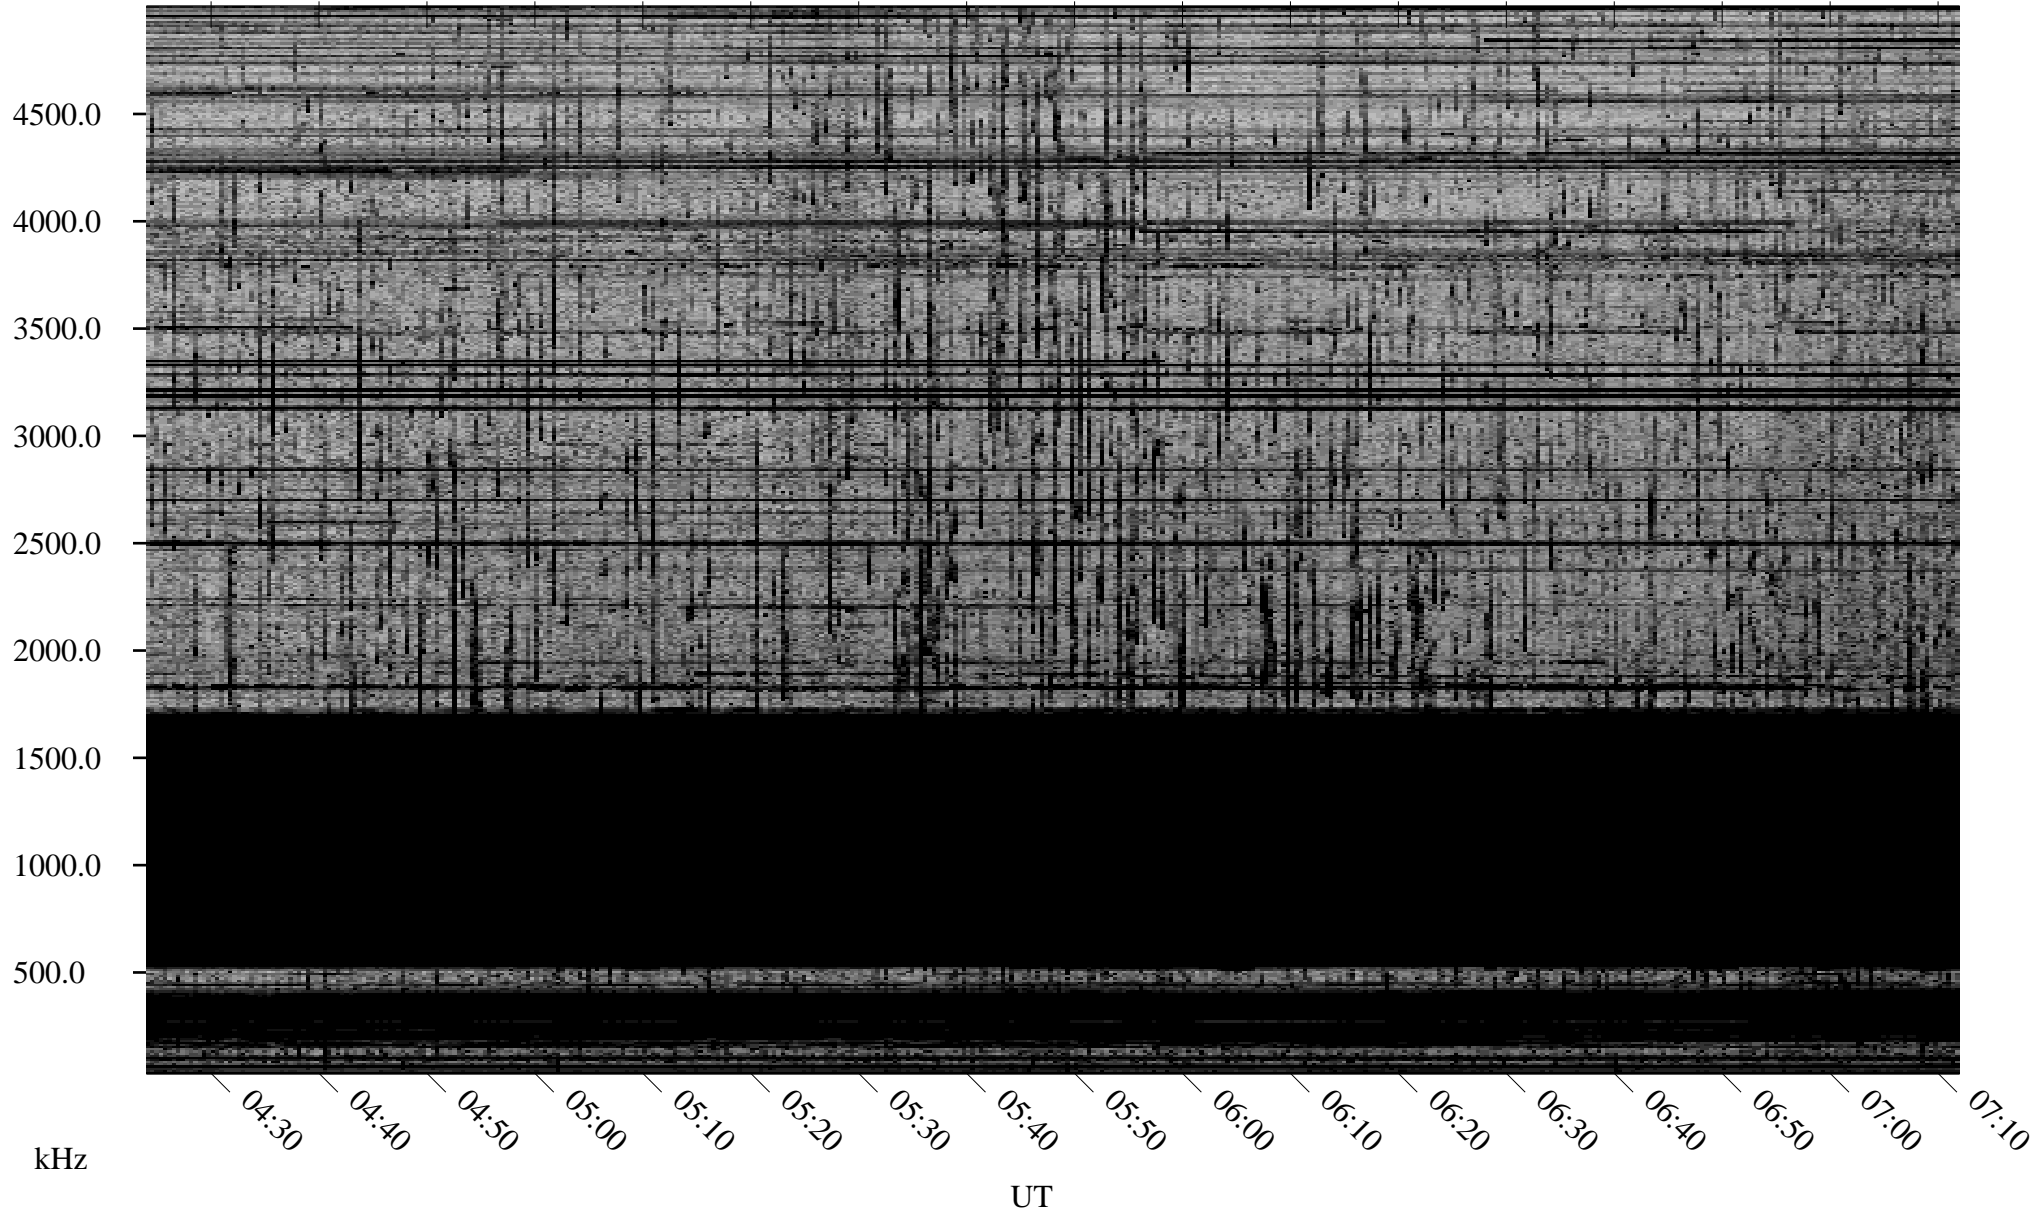

11/04/2008 Churchill, Manitoba

Linear Scale Black = 161 White = 15

ch08309l.r02SUm max_12

Page 1

11/04/2008 Churchill, Manitoba

Linear Scale Black = 161 White = 15

ch08309l.r02SUm max_12

Page 2

11/05/2008 Churchill, Manitoba

Linear Scale Black = 161 White = 15

ch08309l.r02SUm max_12

Page 3

11/05/2008 Churchill, Manitoba

Linear Scale Black = 161 White = 15

ch08309l.r02SUm max_12

Page 4

11/05/2008 Churchill, Manitoba

Linear Scale Black = 161 White = 15

ch08309l.r02SUm max_12

Page 5

11/05/2008 Churchill, Manitoba

Linear Scale Black = 161 White = 15

ch08309l.r02SUm max_12

Page 6

11/05/2008 Churchill, Manitoba

Linear Scale Black = 161 White = 15

ch08309l.r02SUm max_12

Page 7

11/05/2008 Churchill, Manitoba

Linear Scale Black = 161 White = 15

ch08309l.r02SUm max_12

Page 8