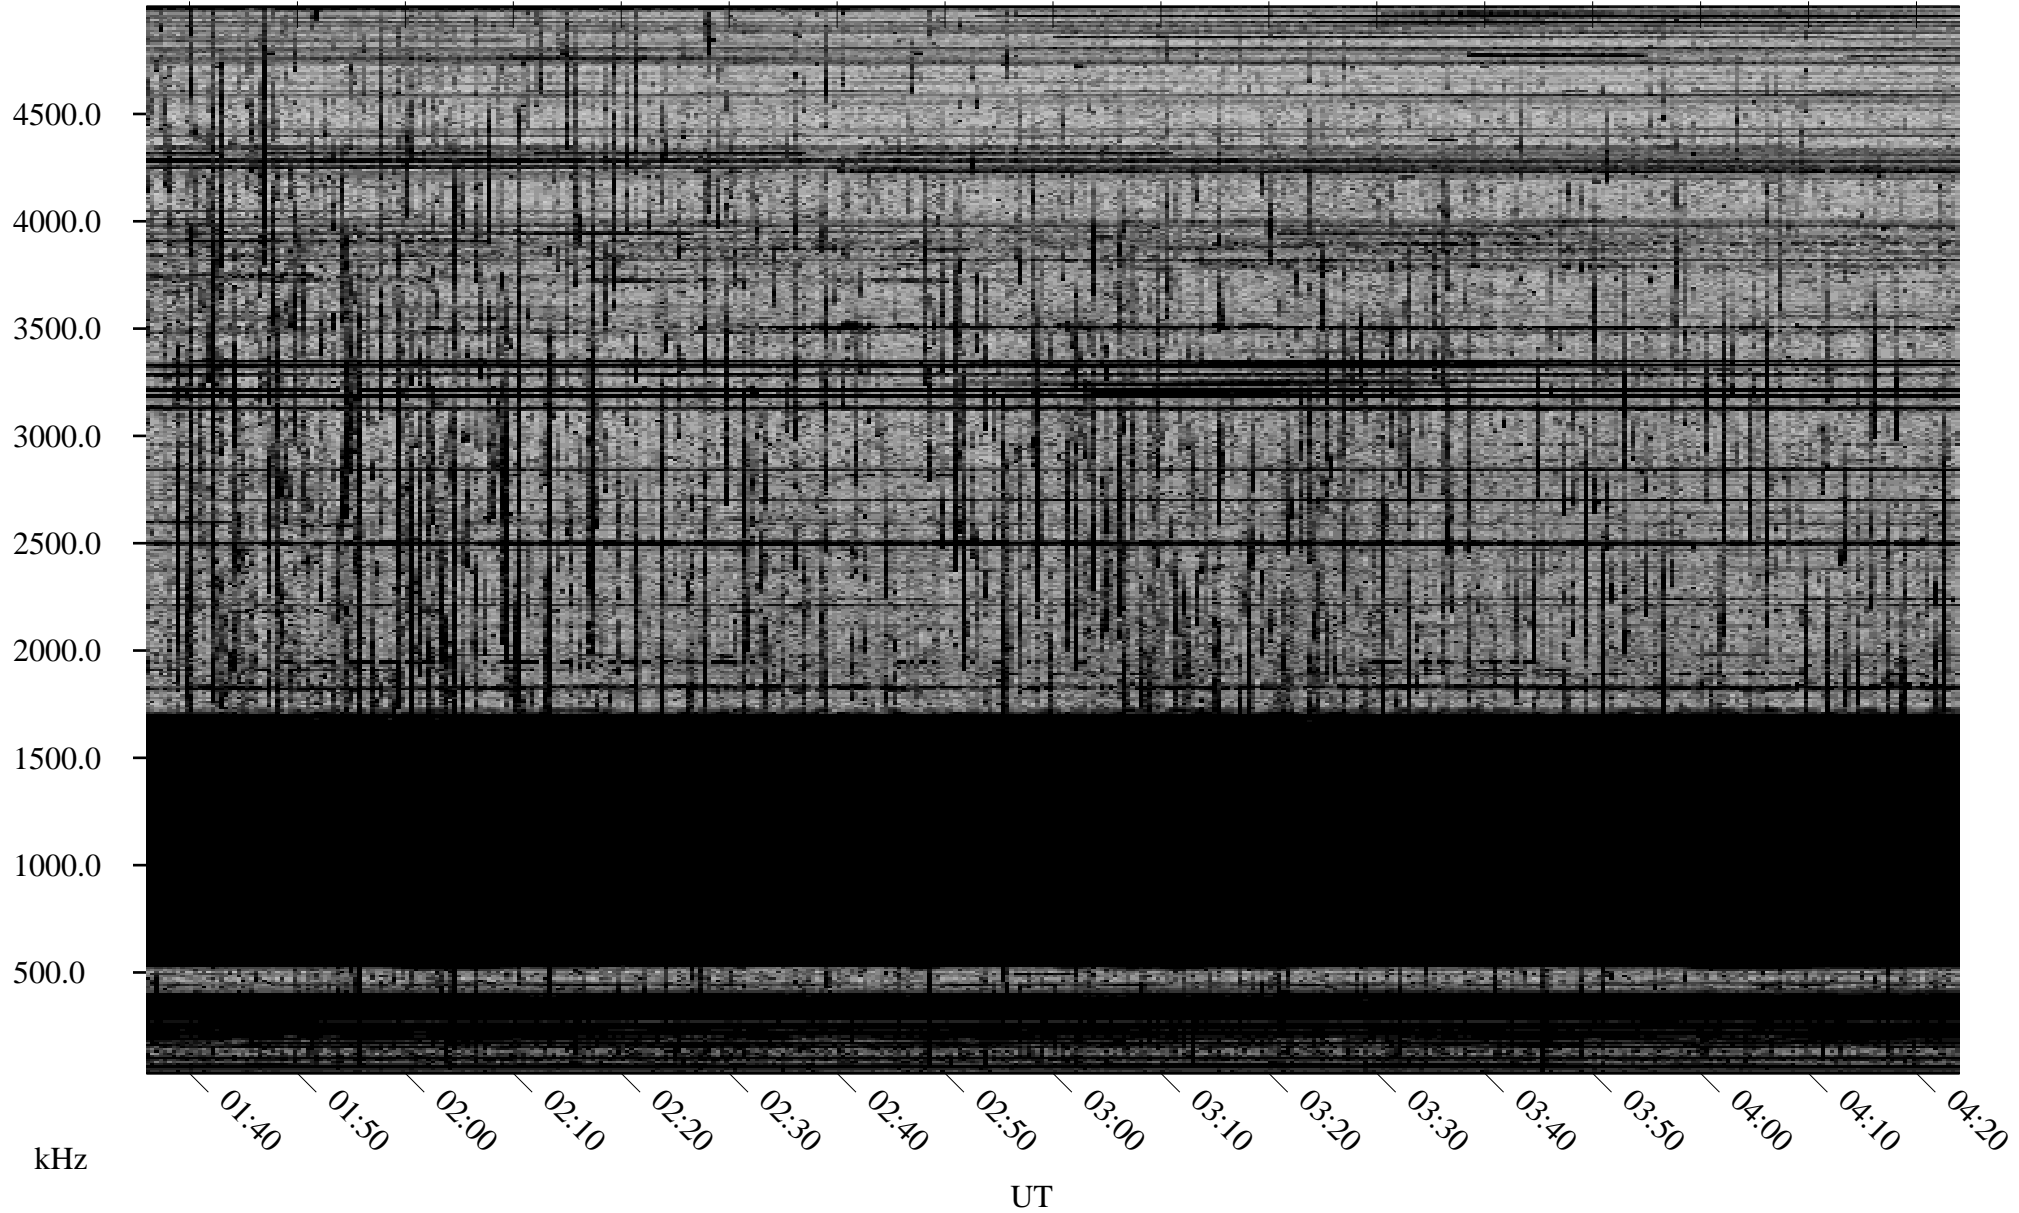

11/04/2008 Churchill, Manitoba

Linear Scale Black = 161 White = 15

ch08309l.r02SUm max_12

Page 1

11/04/2008 Churchill, Manitoba

Linear Scale Black = 161 White = 15

ch08309l.r02SUm max_12

Page 2

11/05/2008 Churchill, Manitoba

Linear Scale Black = 161 White = 15

ch08309l.r02SUm max_12

Page 3

11/05/2008 Churchill, Manitoba

Linear Scale Black = 161 White = 15

ch08309l.r02SUm max_12

Page 4

11/05/2008 Churchill, Manitoba

Linear Scale Black = 161 White = 15

ch08309l.r02SUm max_12

Page 5

11/05/2008 Churchill, Manitoba

Linear Scale Black = 161 White = 15

ch08309l.r02SUm max_12

Page 6

11/05/2008 Churchill, Manitoba

Linear Scale Black = 161 White = 15

ch08309l.r02SUm max_12

Page 7

11/05/2008 Churchill, Manitoba

Linear Scale Black = 161 White = 15

ch08309l.r02SUm max_12

Page 8