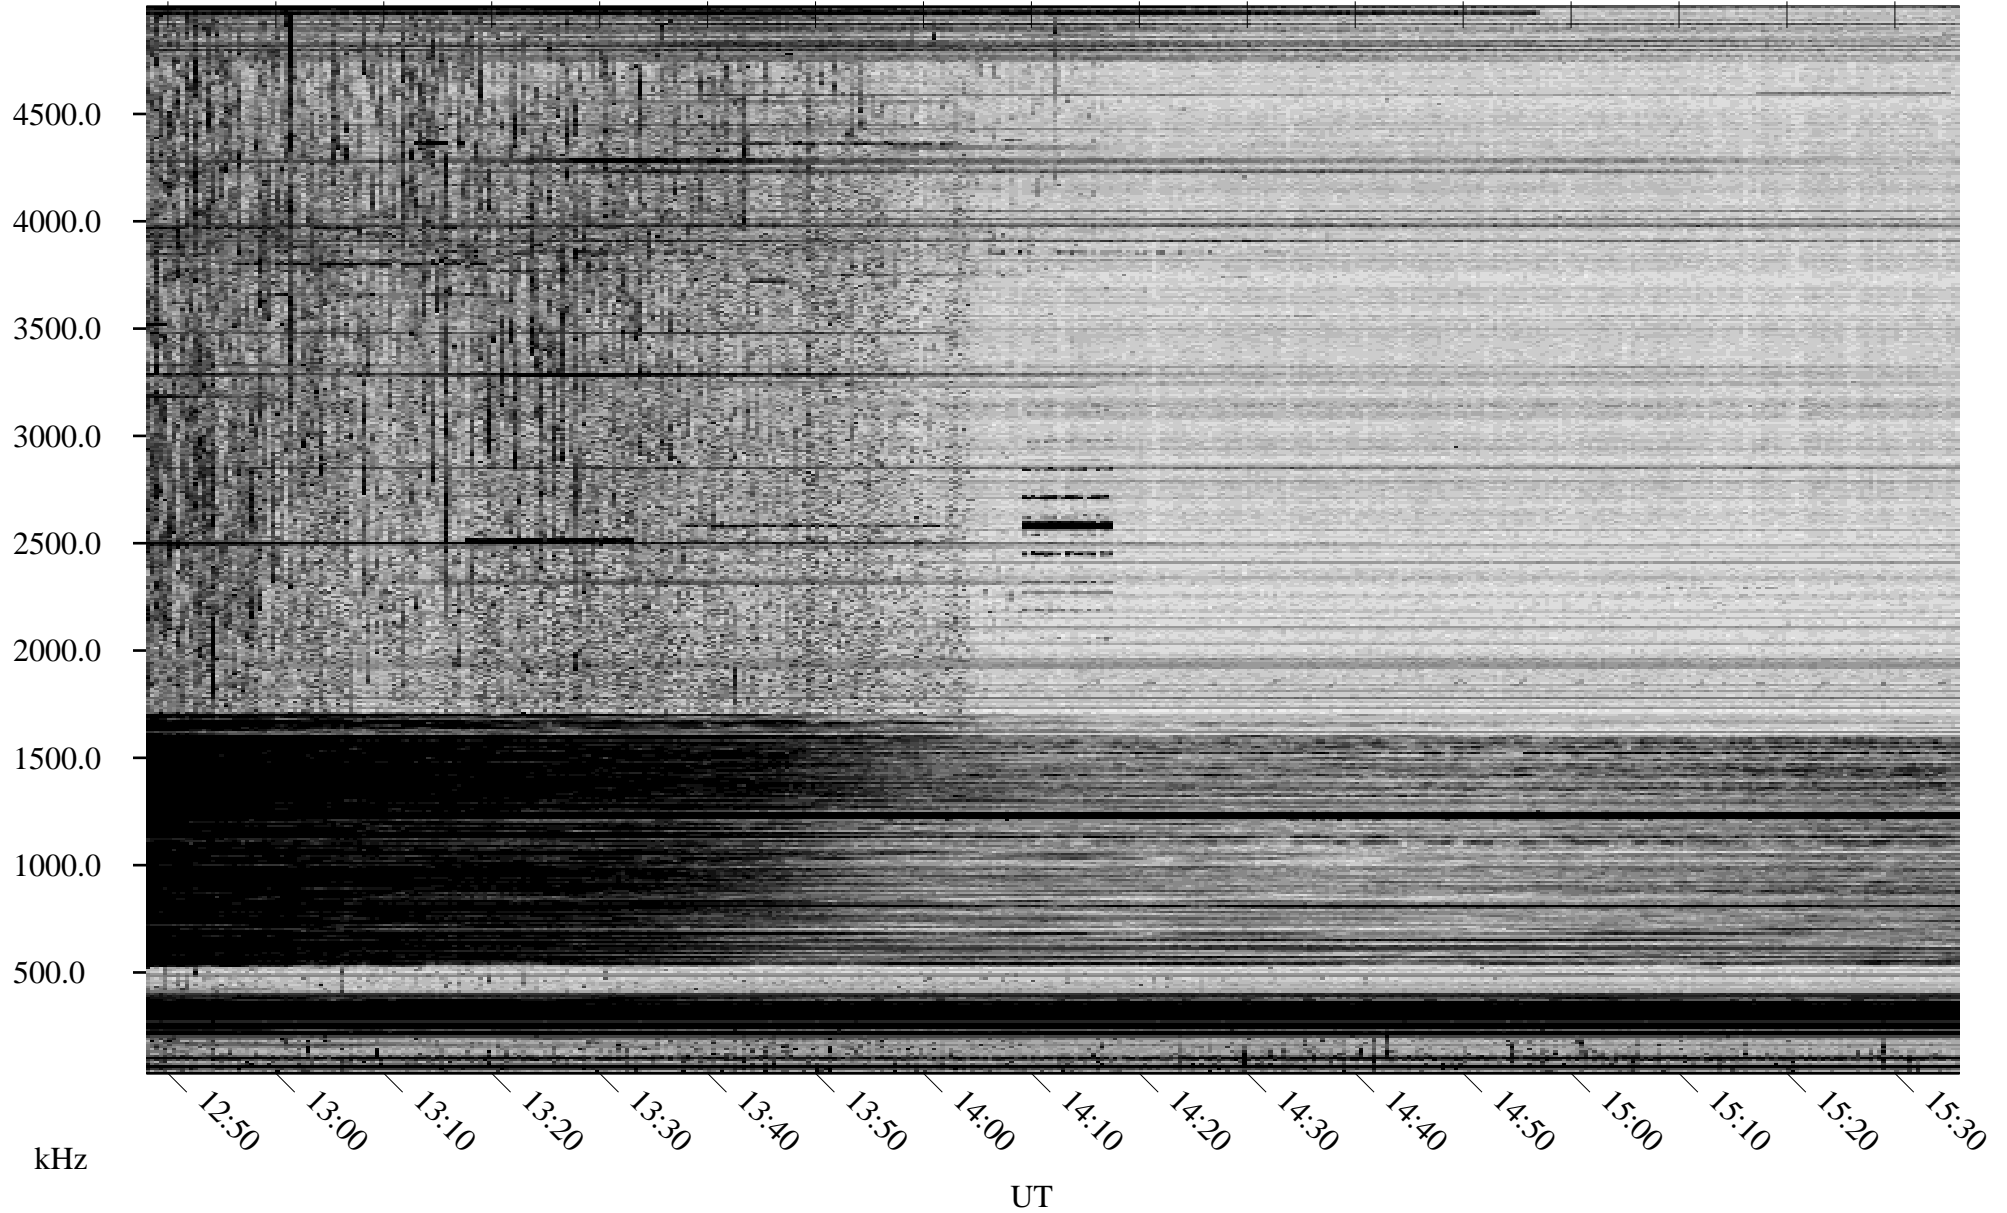

11/04/2008 Churchill, Manitoba

Linear Scale Black = 161 White = 15

ch08309l.r02SUm max_12

Page 1

11/04/2008 Churchill, Manitoba

Linear Scale Black = 161 White = 15

ch08309l.r02SUm max_12

Page 2

11/05/2008 Churchill, Manitoba

Linear Scale Black = 161 White = 15

ch08309l.r02SUm max_12

Page 3

11/05/2008 Churchill, Manitoba

Linear Scale Black = 161 White = 15

ch08309l.r02SUm max_12

Page 4

11/05/2008 Churchill, Manitoba

Linear Scale Black = 161 White = 15

ch08309l.r02SUm max_12

Page 5

11/05/2008 Churchill, Manitoba

Linear Scale Black = 161 White = 15

ch08309l.r02SUm max_12

Page 6

11/05/2008 Churchill, Manitoba

Linear Scale Black = 161 White = 15

ch08309l.r02SUm max_12

Page 7

11/05/2008 Churchill, Manitoba

Linear Scale Black = 161 White = 15

ch08309l.r02SUm max_12

Page 8