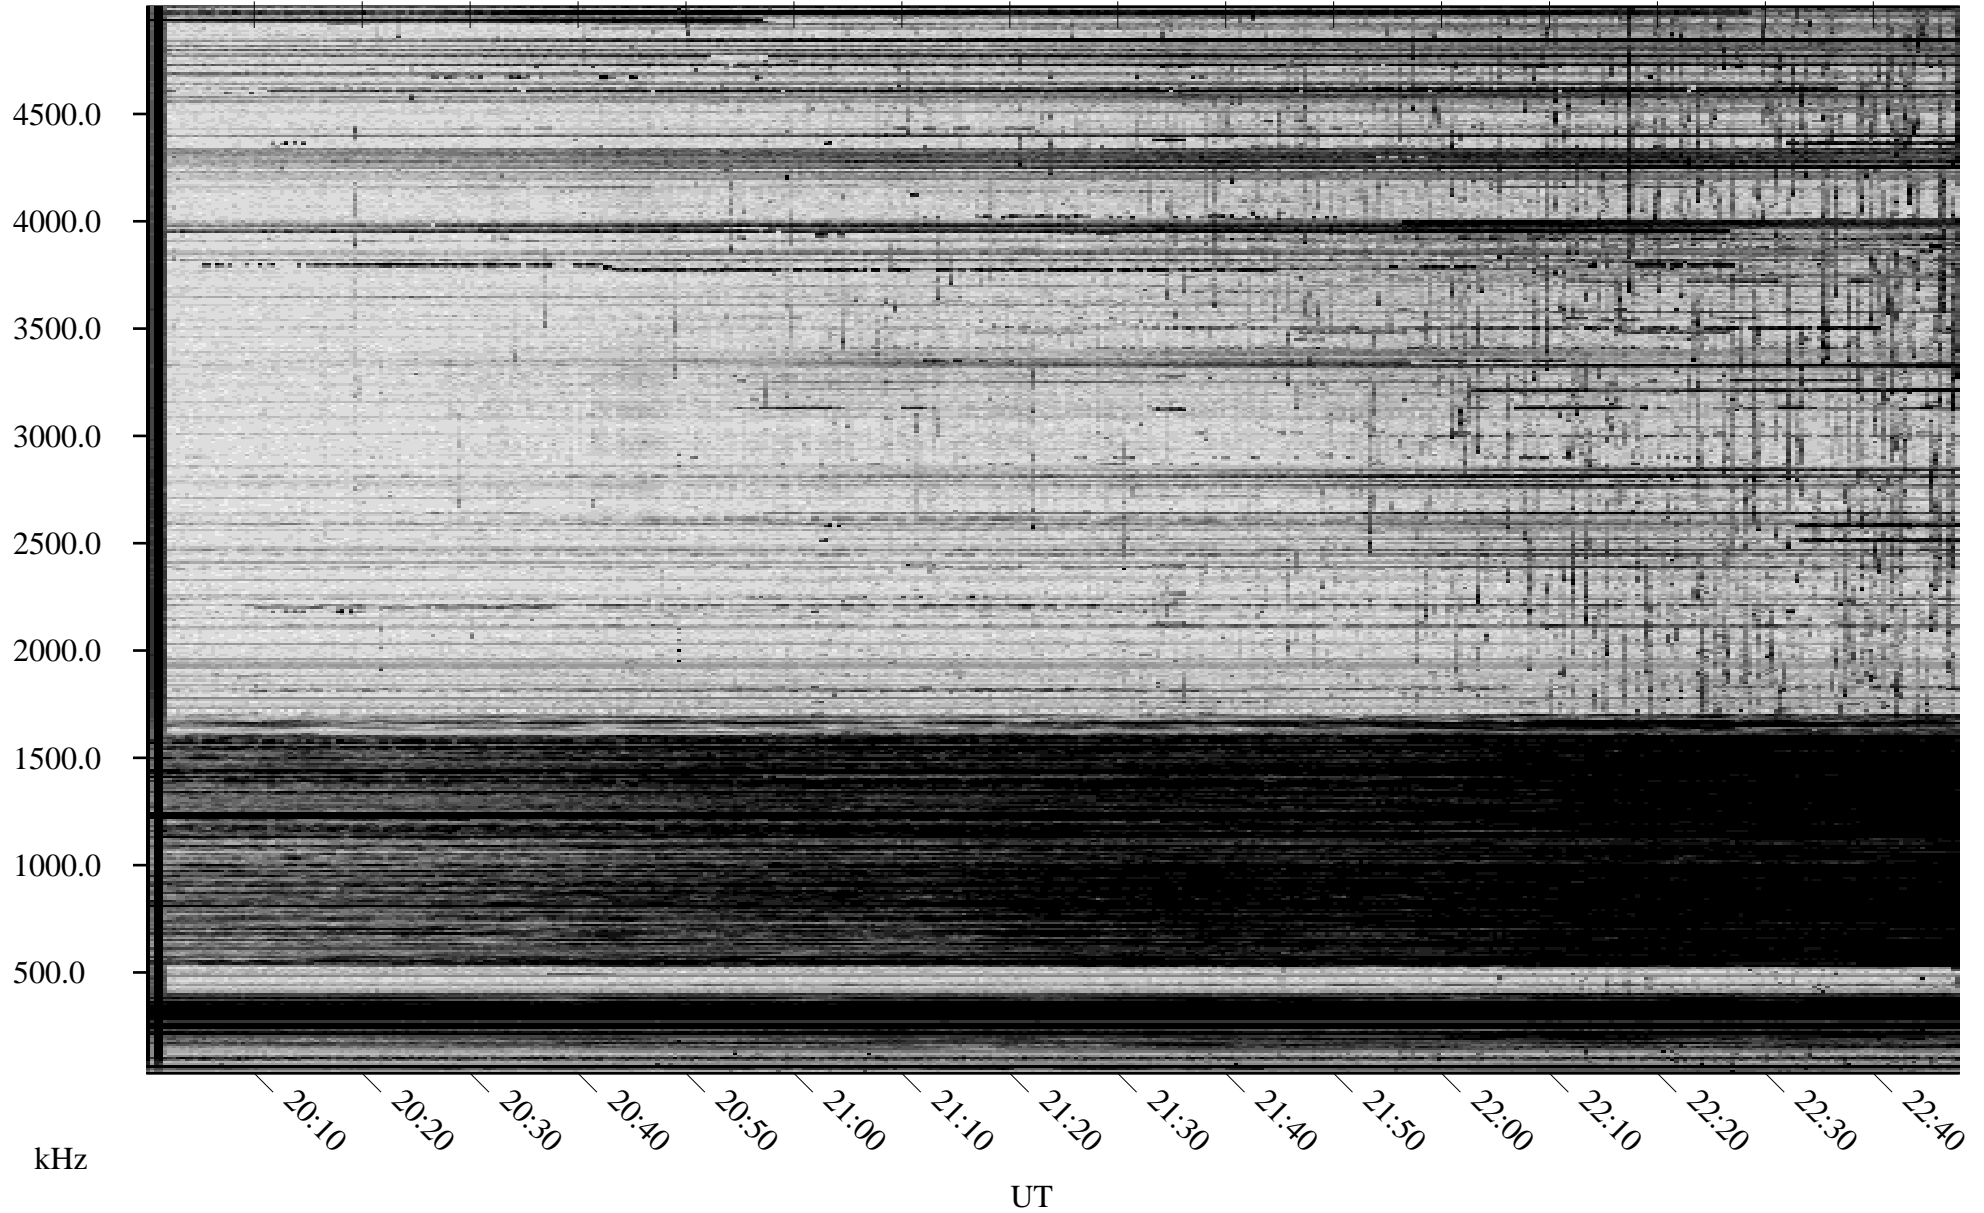

11/04/2008 Churchill, Manitoba

Linear Scale Black = 161 White = 15

ch08309l.r02SUm max_12

Page 1

11/04/2008 Churchill, Manitoba

Linear Scale Black = 161 White = 15

ch08309l.r02SUm max_12

Page 2

11/05/2008 Churchill, Manitoba

Linear Scale Black = 161 White = 15

ch08309l.r02SUm max_12

Page 3

11/05/2008 Churchill, Manitoba

Linear Scale Black = 161 White = 15

ch08309l.r02SUm max_12

Page 4

11/05/2008 Churchill, Manitoba

Linear Scale Black = 161 White = 15

ch08309l.r02SUm max_12

Page 5

11/05/2008 Churchill, Manitoba

Linear Scale Black = 161 White = 15

ch08309l.r02SUm max_12

Page 6

11/05/2008 Churchill, Manitoba

Linear Scale Black = 161 White = 15

ch08309l.r02SUm max_12

Page 7

11/05/2008 Churchill, Manitoba

Linear Scale Black = 161 White = 15

ch08309l.r02SUm max_12

Page 8