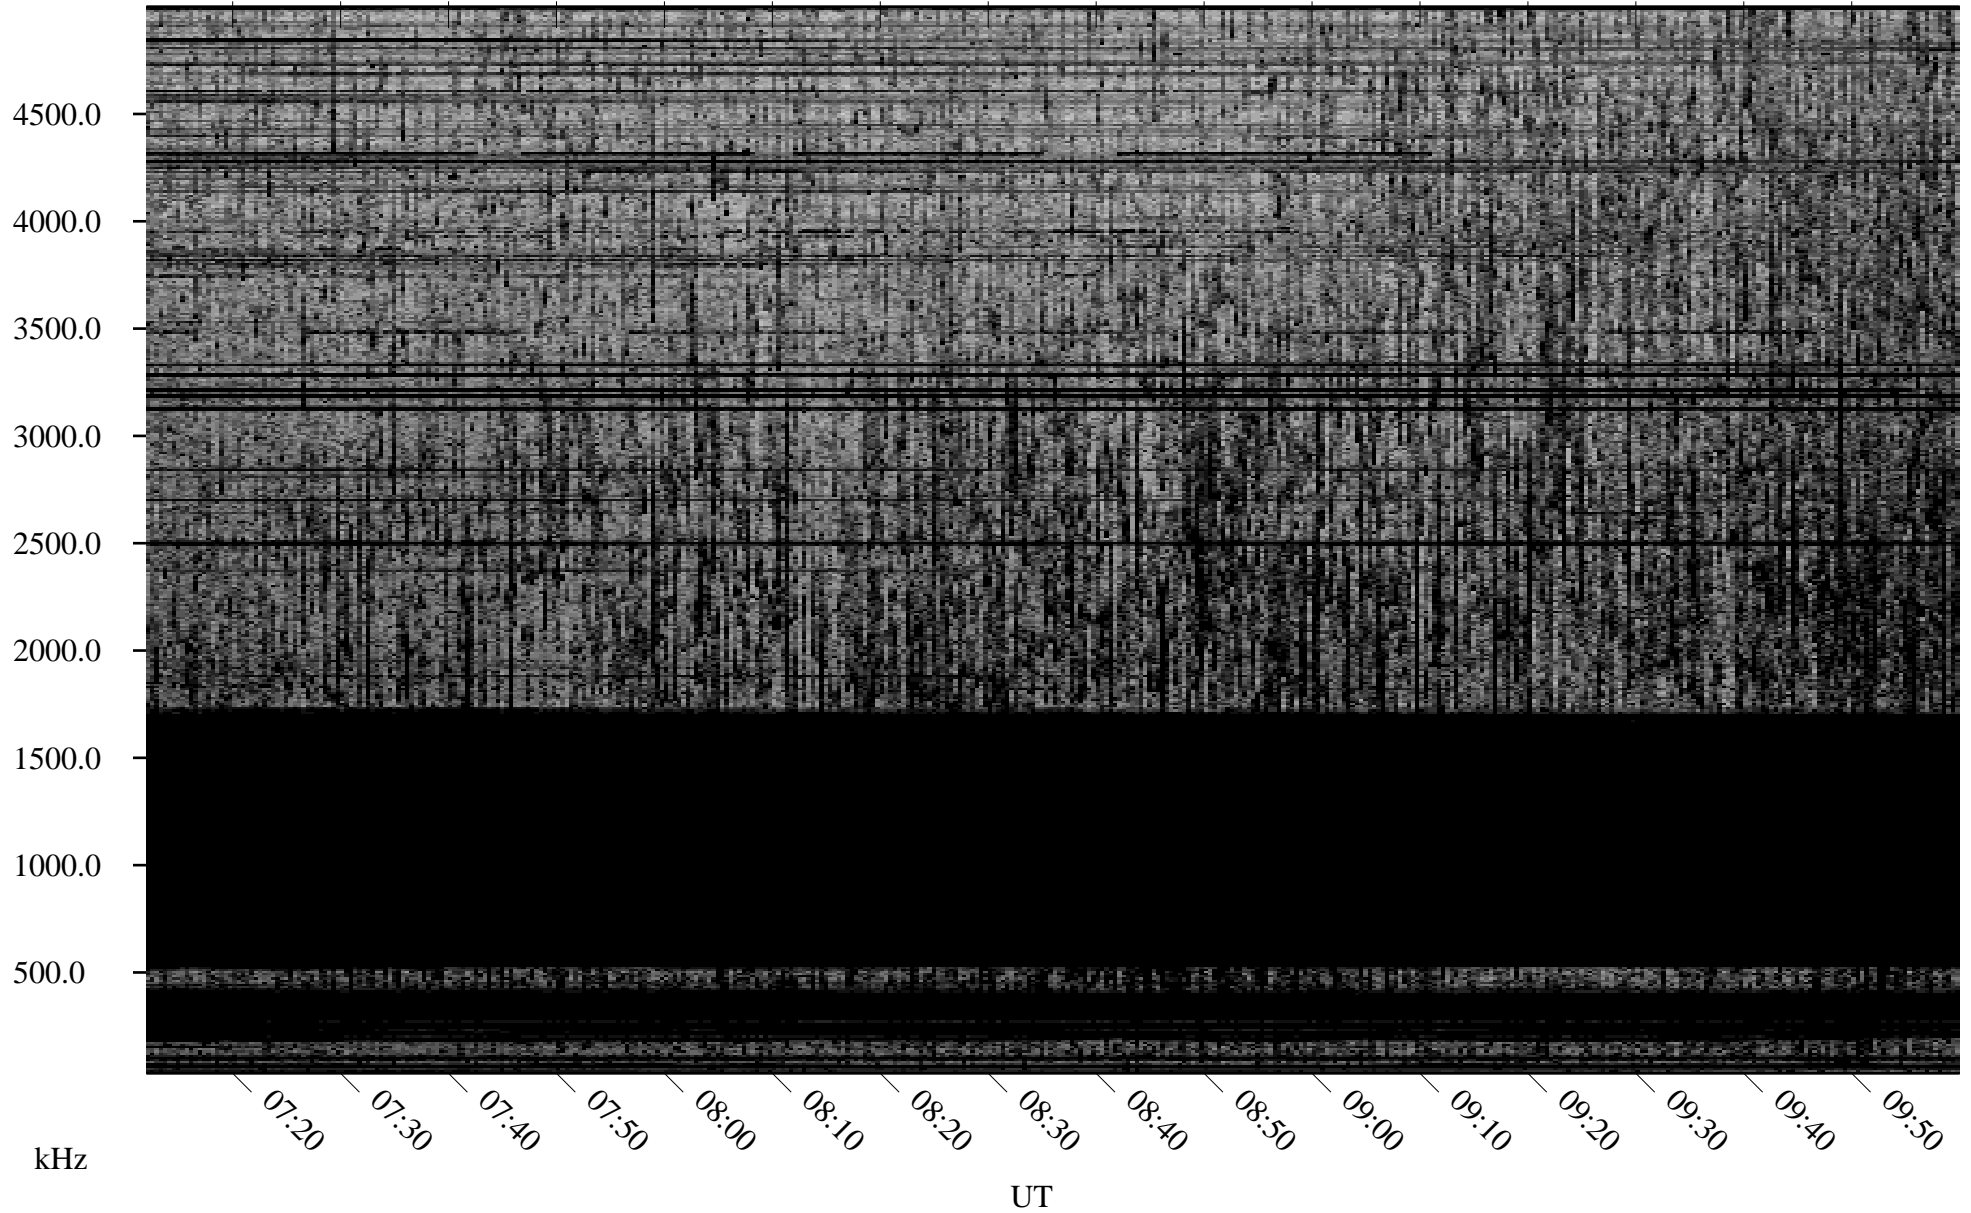

11/04/2008 Churchill, Manitoba

Linear Scale Black = 161 White = 15

ch08309l.r02SUm max_12

Page 1

11/04/2008 Churchill, Manitoba

Linear Scale Black = 161 White = 15

ch08309l.r02SUm max_12

Page 2

11/05/2008 Churchill, Manitoba

Linear Scale Black = 161 White = 15

ch08309l.r02SUm max_12

Page 3

11/05/2008 Churchill, Manitoba

Linear Scale Black = 161 White = 15

ch08309l.r02SUm max_12

Page 4

11/05/2008 Churchill, Manitoba

Linear Scale Black = 161 White = 15

ch08309l.r02SUm max_12

Page 5

11/05/2008 Churchill, Manitoba

Linear Scale Black = 161 White = 15

ch08309l.r02SUm max_12

Page 6

11/05/2008 Churchill, Manitoba

Linear Scale Black = 161 White = 15

ch08309l.r02SUm max_12

Page 7

11/05/2008 Churchill, Manitoba

Linear Scale Black = 161 White = 15

ch08309l.r02SUm max_12

Page 8