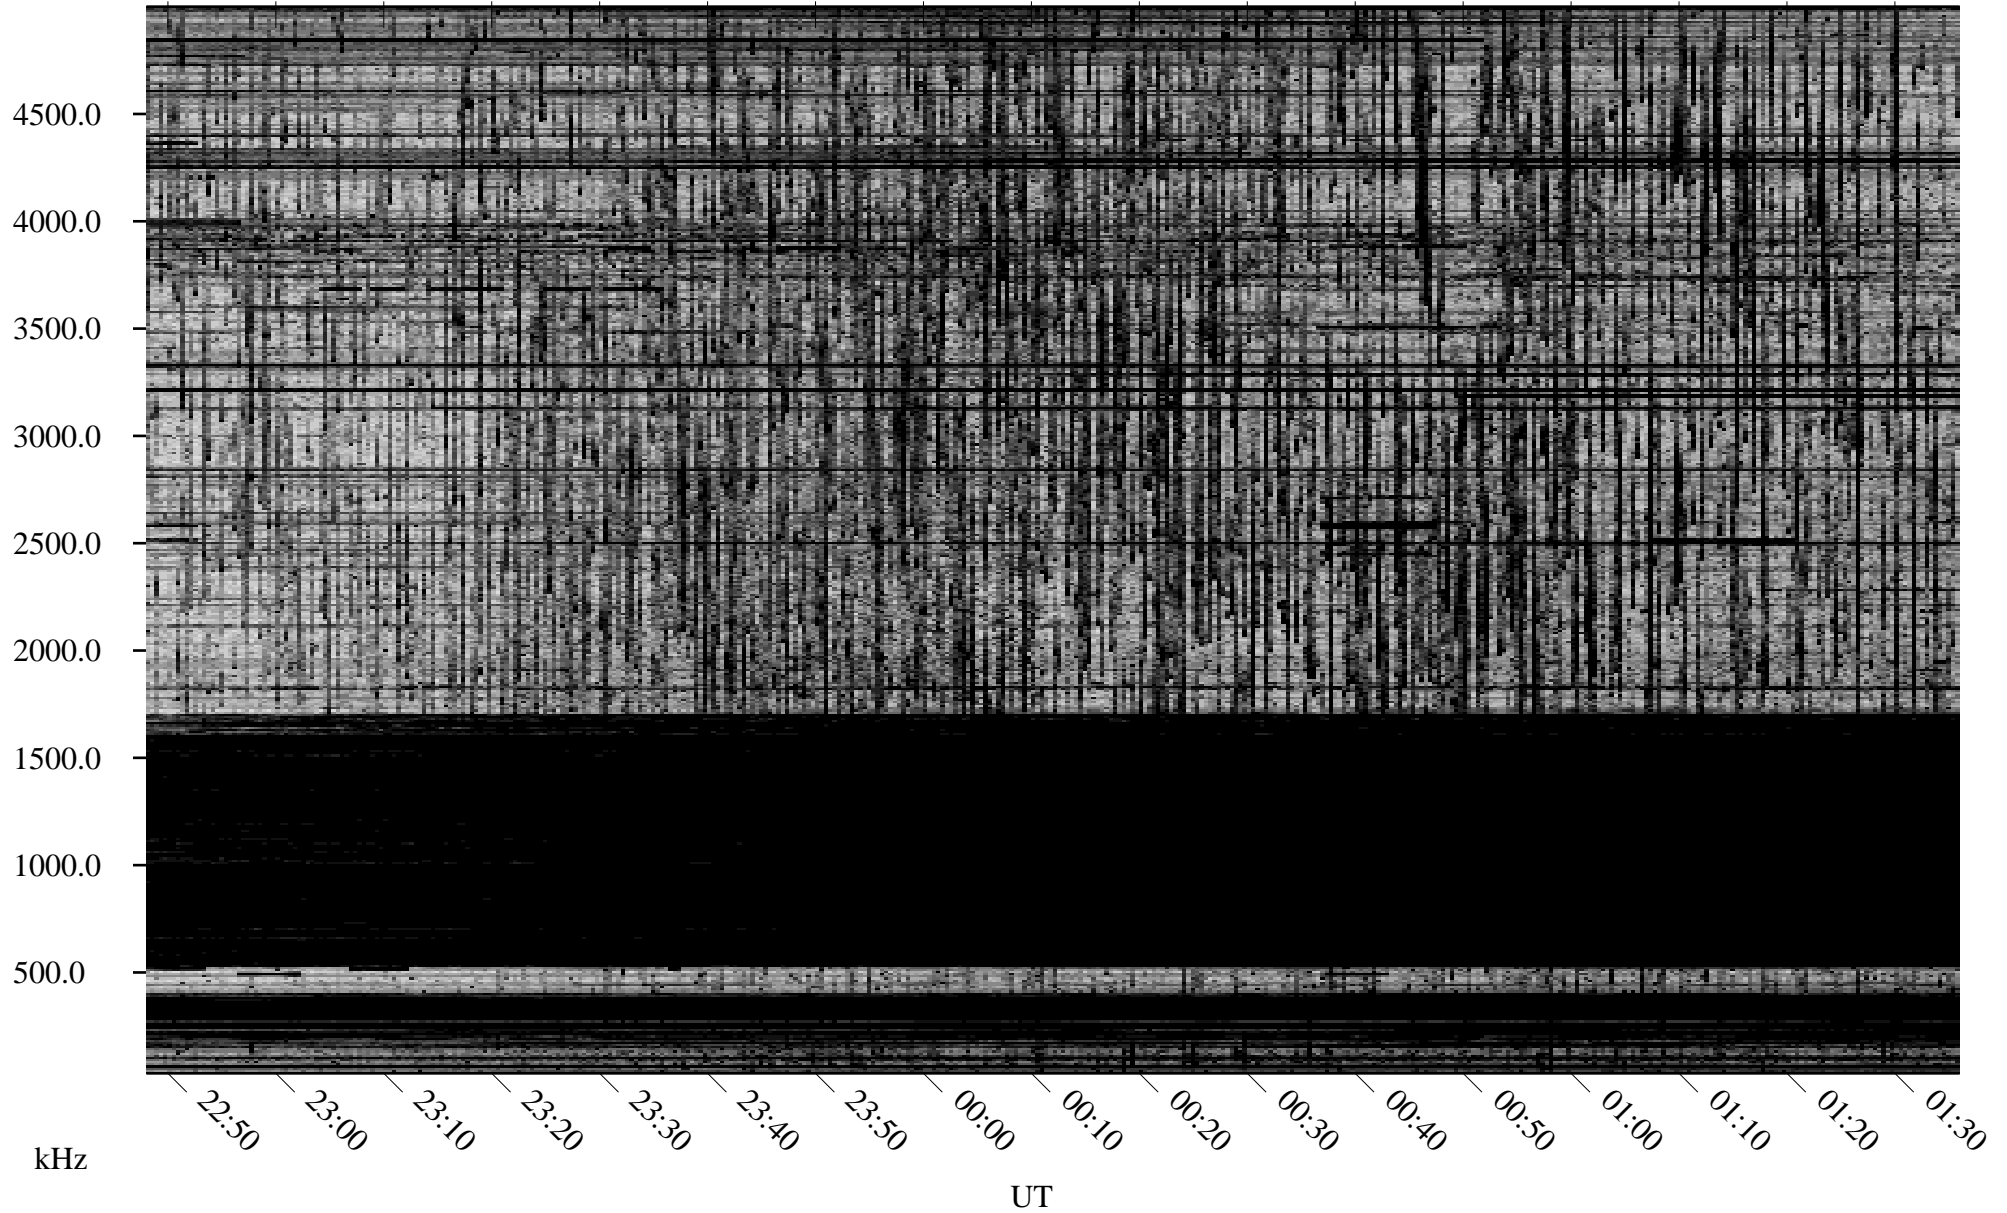

11/04/2008 Churchill, Manitoba

Linear Scale Black = 161 White = 15

ch08309l.r02SUm max_12

Page 1

11/04/2008 Churchill, Manitoba

Linear Scale Black = 161 White = 15

ch08309l.r02SUm max_12

Page 2

11/05/2008 Churchill, Manitoba

Linear Scale Black = 161 White = 15

ch08309l.r02SUm max_12

Page 3

11/05/2008 Churchill, Manitoba

Linear Scale Black = 161 White = 15

ch08309l.r02SUm max_12

Page 4

11/05/2008 Churchill, Manitoba

Linear Scale Black = 161 White = 15

ch08309l.r02SUm max_12

Page 5

11/05/2008 Churchill, Manitoba

Linear Scale Black = 161 White = 15

ch08309l.r02SUm max_12

Page 6

11/05/2008 Churchill, Manitoba

Linear Scale Black = 161 White = 15

ch08309l.r02SUm max_12

Page 7

11/05/2008 Churchill, Manitoba

Linear Scale Black = 161 White = 15

ch08309l.r02SUm max_12

Page 8