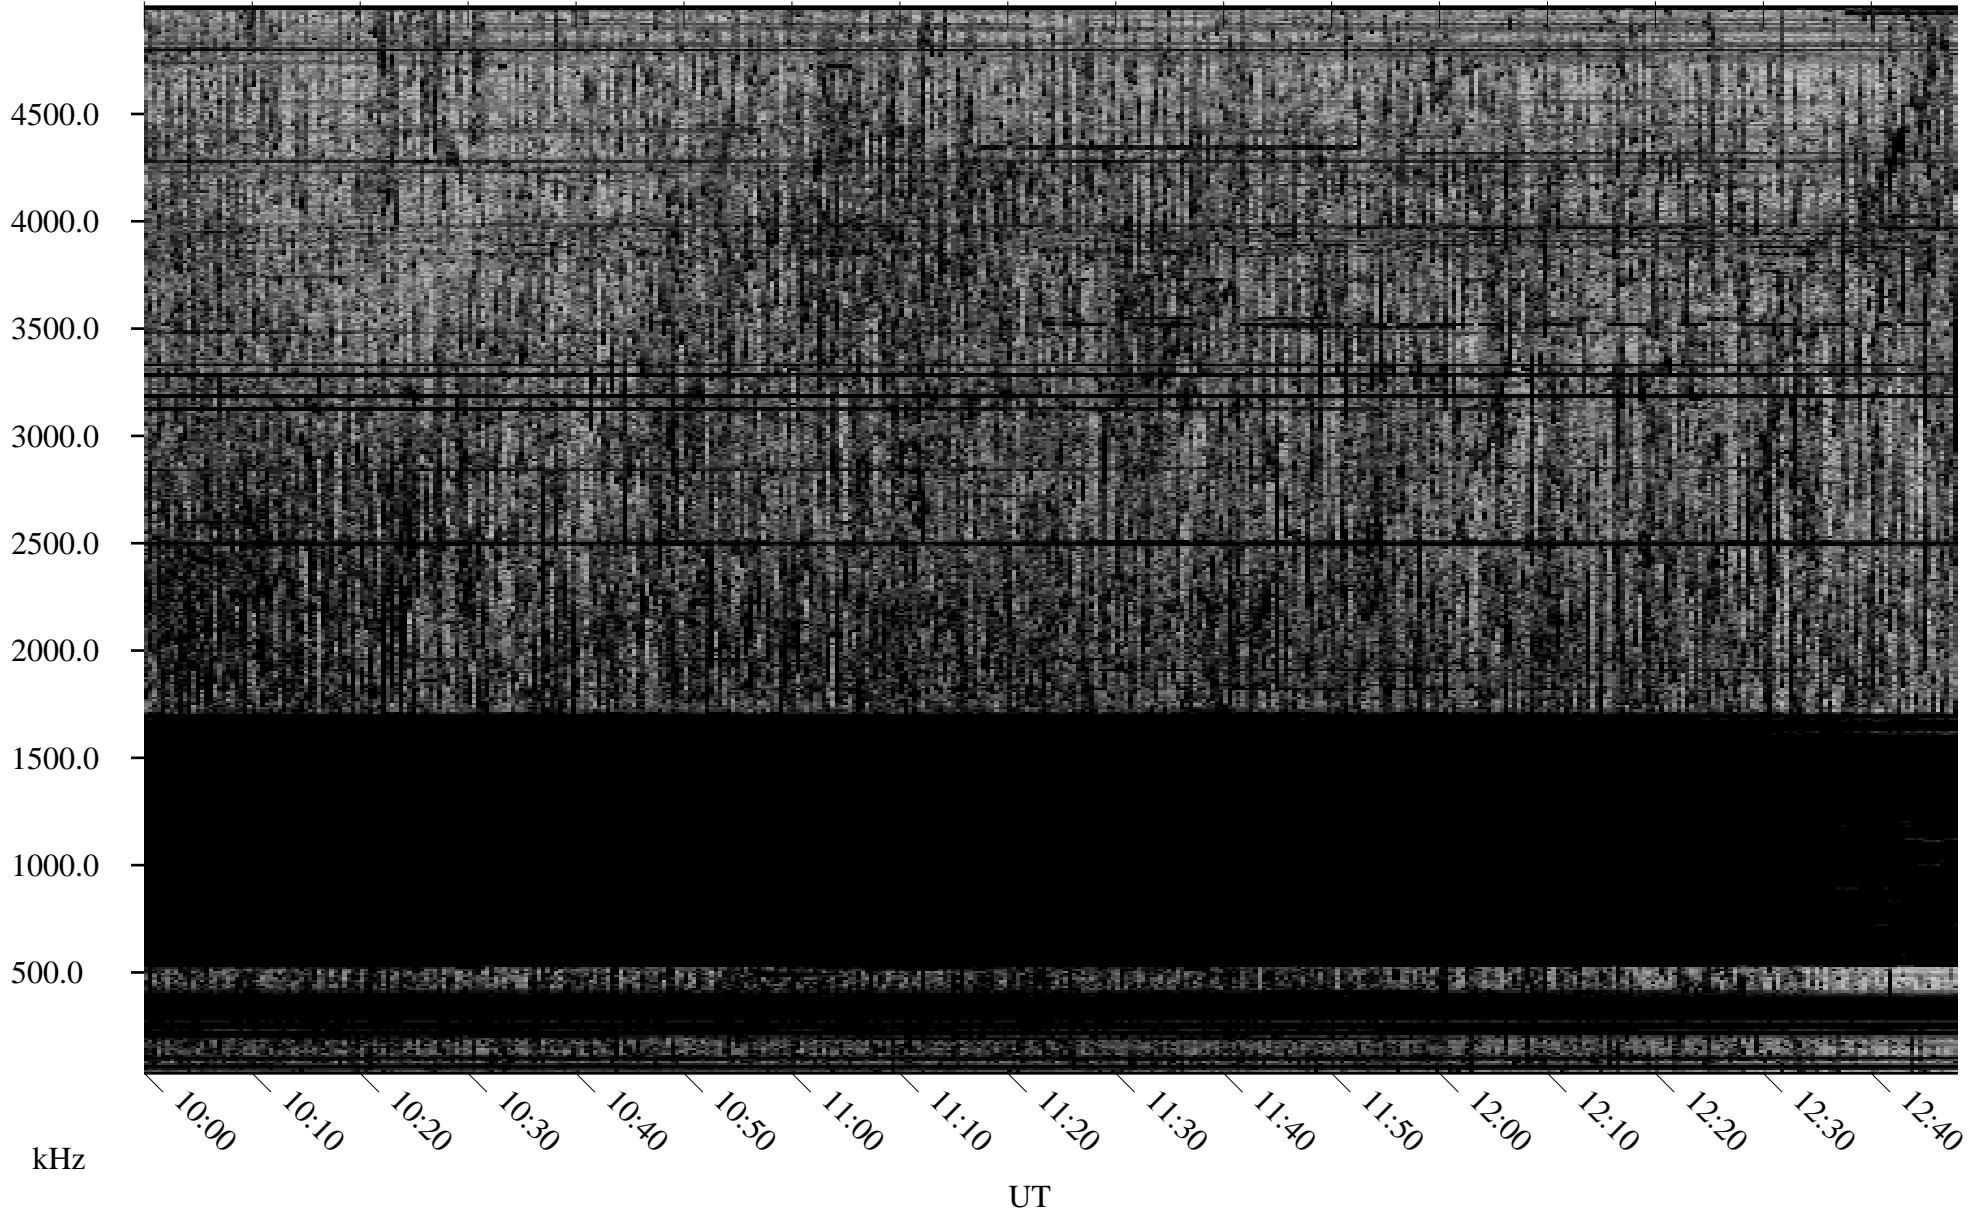

11/05/2008 Churchill, Manitoba

Linear Scale Black = 161 White = 15

ch08309l.r02SUm max_12

Page 3

11/05/2008 Churchill, Manitoba

Linear Scale Black = 161 White = 15

ch08309l.r02SUm max_12

Page 4

11/05/2008 Churchill, Manitoba

Linear Scale Black = 161 White = 15

ch08309l.r02SUm max_12

Page 5

11/05/2008 Churchill, Manitoba

Linear Scale Black = 161 White = 15

ch08309l.r02SUm max_12

Page 6

11/05/2008 Churchill, Manitoba

Linear Scale Black = 161 White = 15

ch08309l.r02SUm max_12

Page 7

11/05/2008 Churchill, Manitoba

Linear Scale Black = 161 White = 15

ch08309l.r02SUm max_12

Page 8