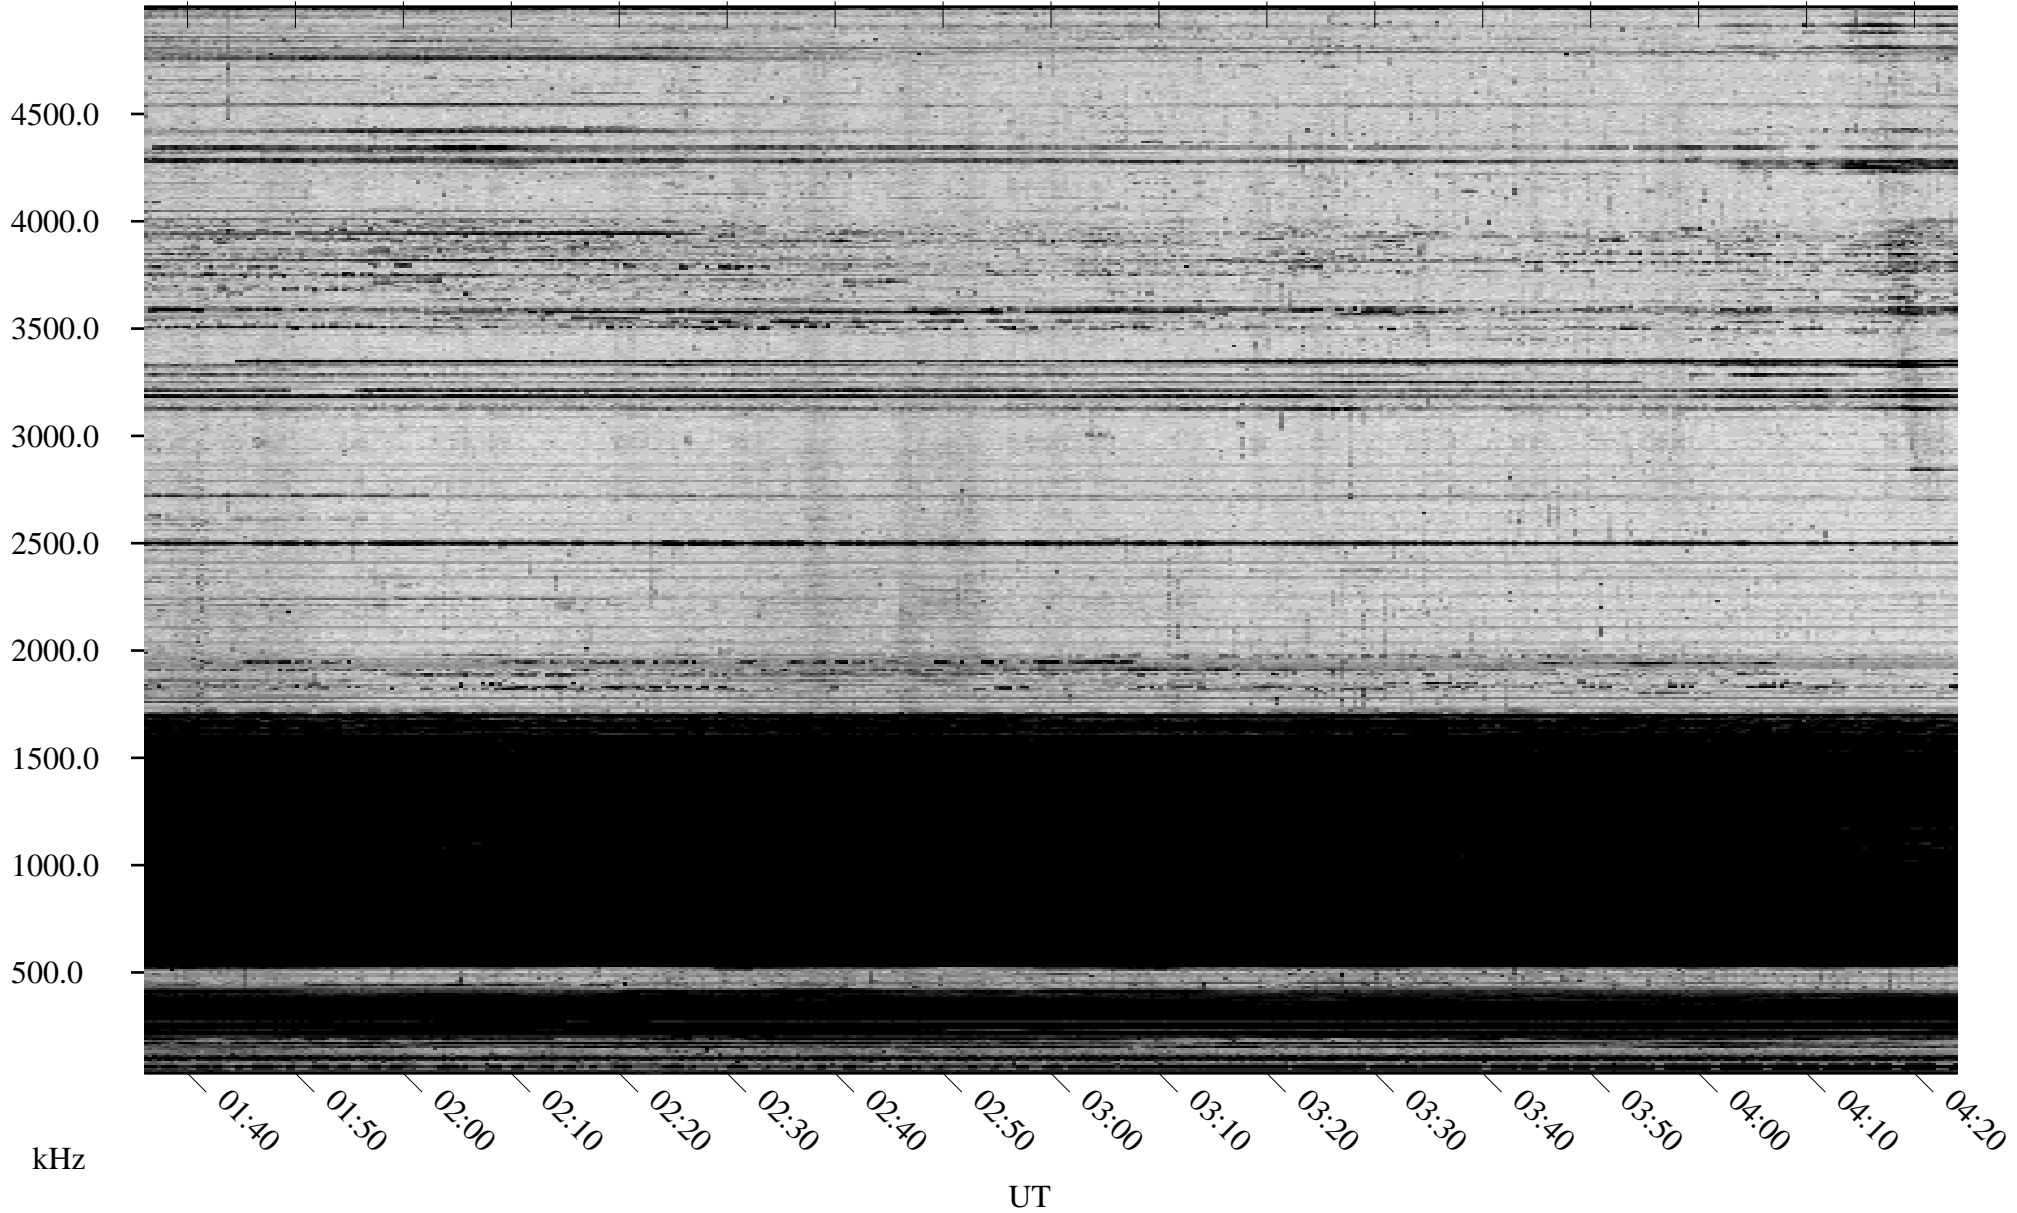

11/07/2008 Churchill, Manitoba

Linear Scale Black = 161 White = 15

ch08312l.r00SUm max_12

Page 1

11/07/2008 Churchill, Manitoba

Linear Scale Black = 161 White = 15

ch08312l.r00SUm max_12

Page 2

11/08/2008 Churchill, Manitoba

Linear Scale Black = 161 White = 15

ch08312l.r00SUm max_12

Page 3

11/08/2008 Churchill, Manitoba

Linear Scale Black = 161 White = 15

ch08312l.r00SUm max_12

Page 4

11/08/2008 Churchill, Manitoba

Linear Scale Black = 161 White = 15

ch08312l.r00SUm max_12

Page 5

11/08/2008 Churchill, Manitoba

Linear Scale Black = 161 White = 15

ch08312l.r00SUm max_12

Page 6

11/08/2008 Churchill, Manitoba

Linear Scale Black = 161 White = 15

ch08312l.r00SUm max_12

Page 7

11/08/2008 Churchill, Manitoba

Linear Scale Black = 161 White = 15

ch08312l.r00SUm max_12

Page 8