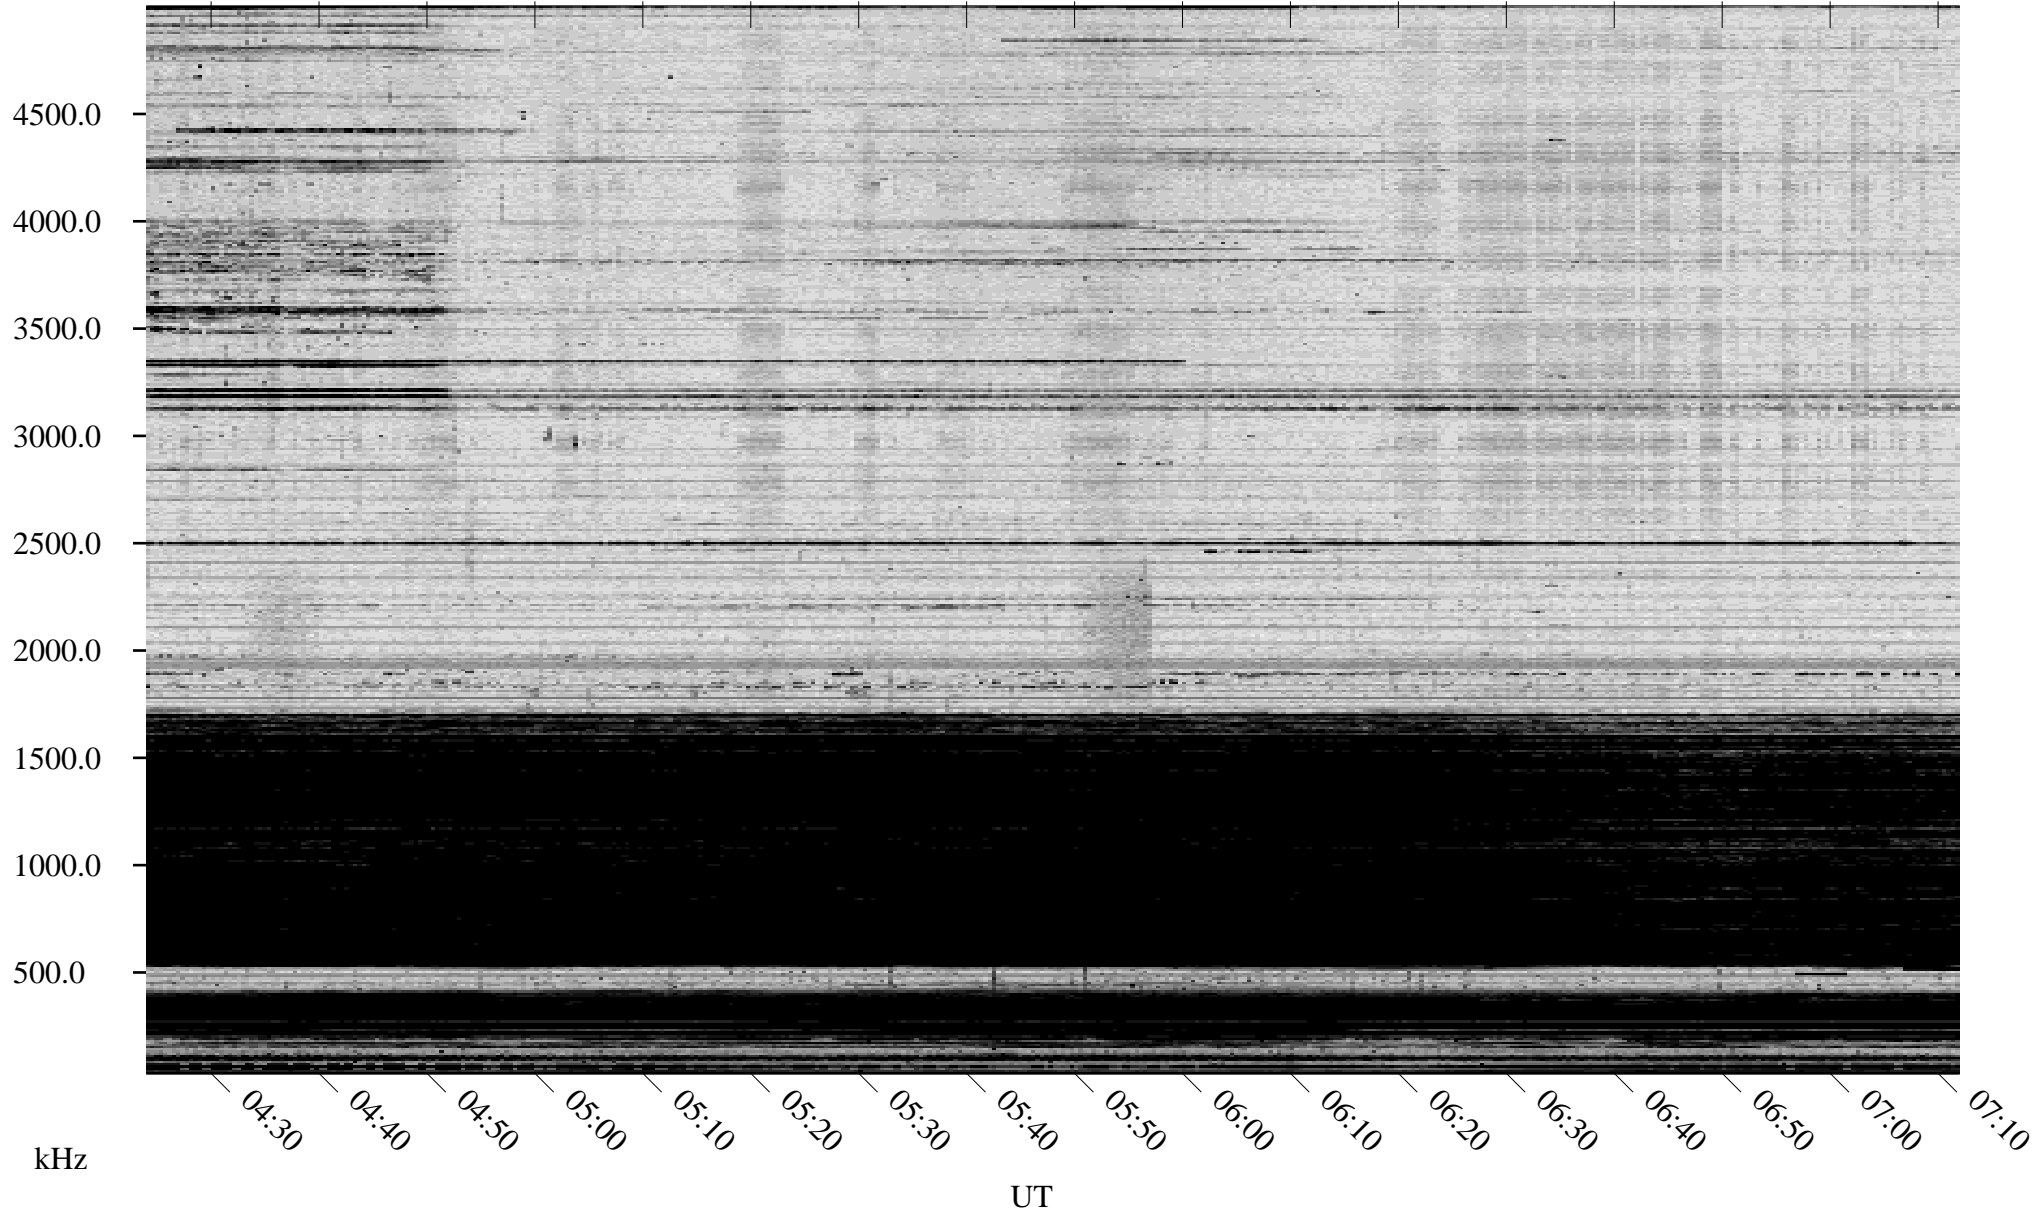

11/07/2008 Churchill, Manitoba

Linear Scale Black = 161 White = 15

ch08312l.r00SUm max_12

Page 1

11/07/2008 Churchill, Manitoba

Linear Scale Black = 161 White = 15

ch08312l.r00SUm max_12

Page 2

11/08/2008 Churchill, Manitoba

Linear Scale Black = 161 White = 15

ch08312l.r00SUm max_12

Page 3

11/08/2008 Churchill, Manitoba

Linear Scale Black = 161 White = 15

ch08312l.r00SUm max_12

Page 4

11/08/2008 Churchill, Manitoba

Linear Scale Black = 161 White = 15

ch08312l.r00SUm max_12

Page 5

11/08/2008 Churchill, Manitoba

Linear Scale Black = 161 White = 15

ch08312l.r00SUm max_12

Page 6

11/08/2008 Churchill, Manitoba

Linear Scale Black = 161 White = 15

ch08312l.r00SUm max_12

Page 7

11/08/2008 Churchill, Manitoba

Linear Scale Black = 161 White = 15

ch08312l.r00SUm max_12

Page 8