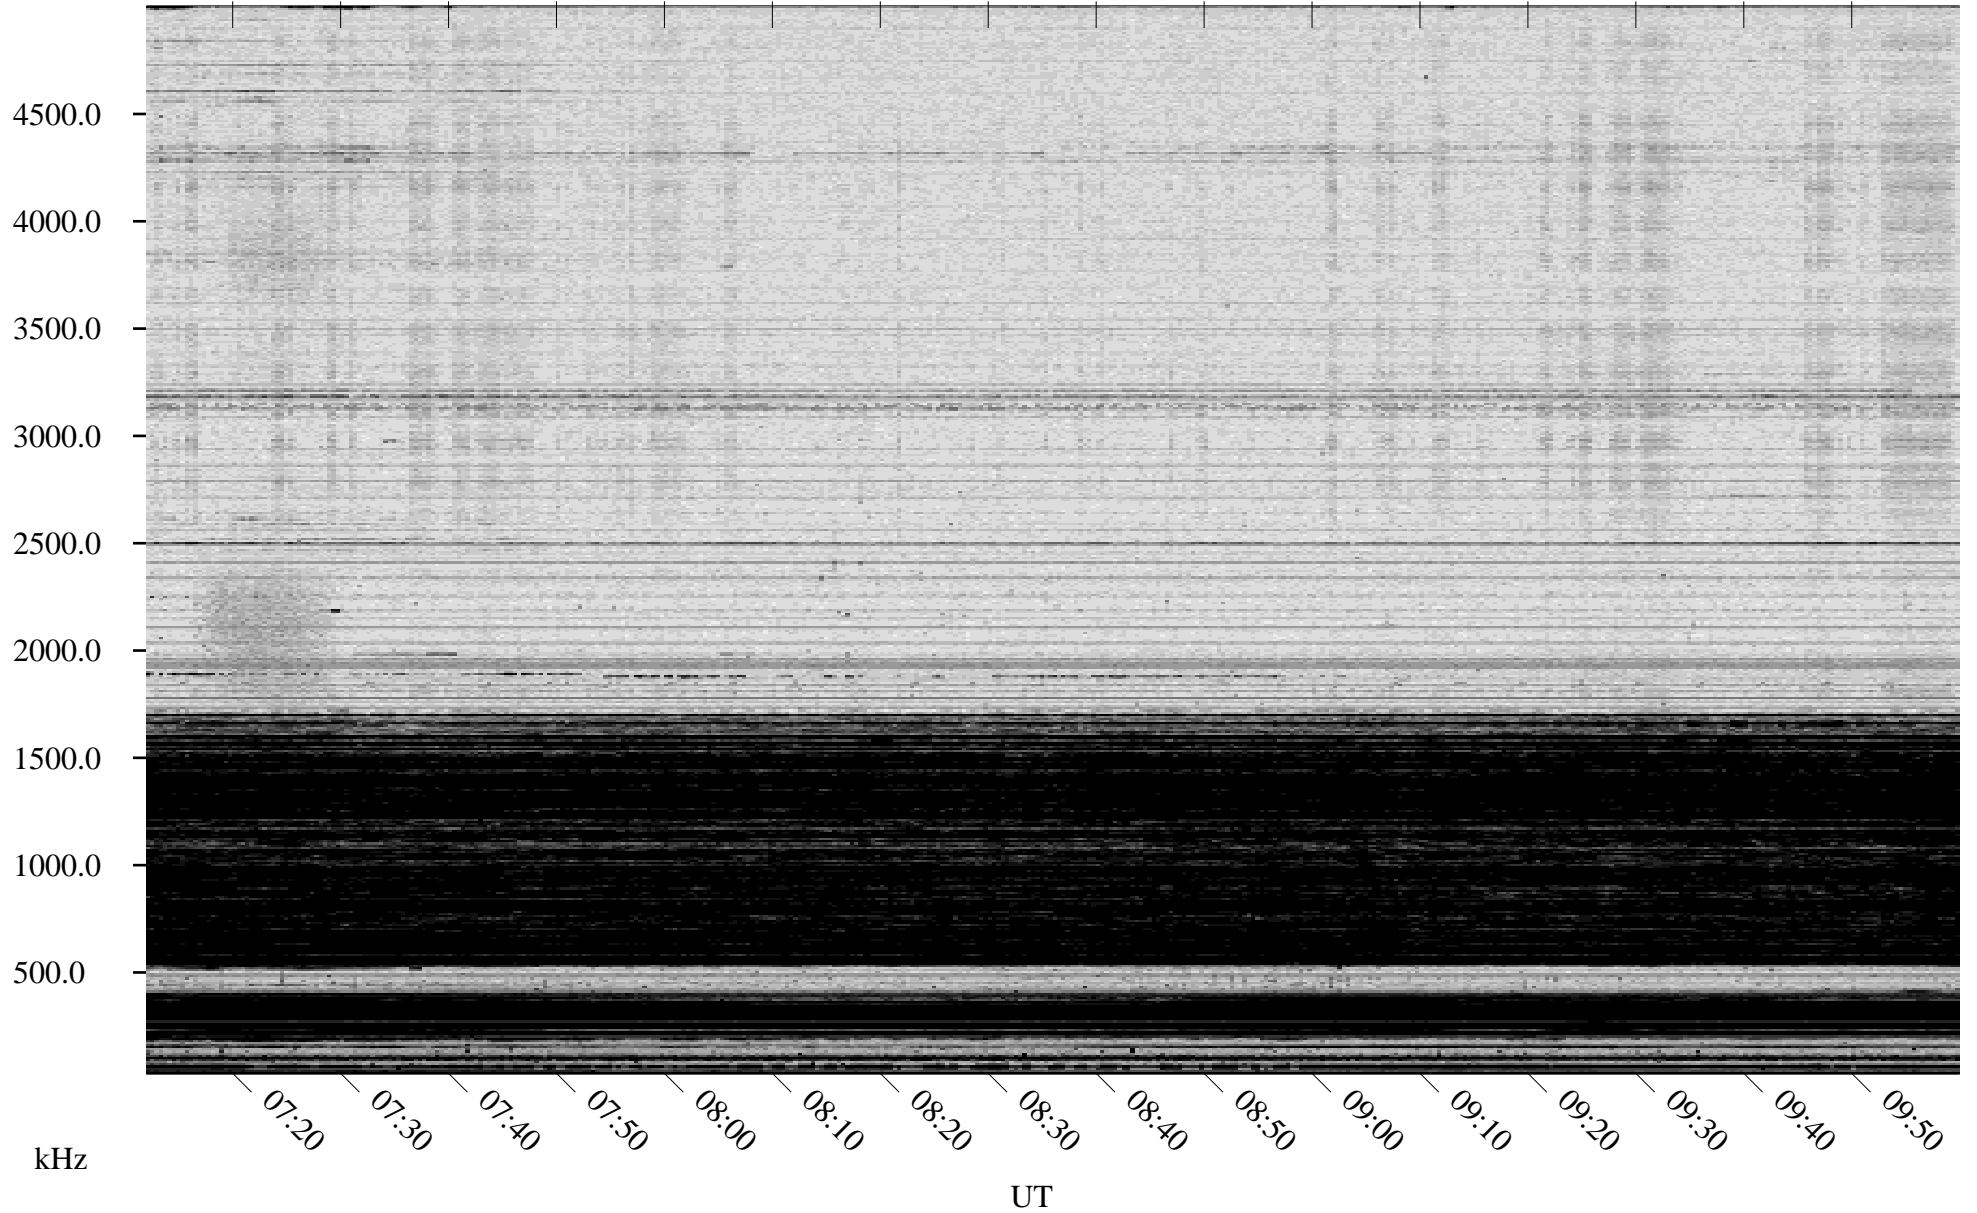

11/07/2008 Churchill, Manitoba

Linear Scale Black = 161 White = 15

ch08312l.r00SUm max_12

Page 1

11/07/2008 Churchill, Manitoba

Linear Scale Black = 161 White = 15

ch08312l.r00SUm max_12

Page 2

11/08/2008 Churchill, Manitoba

Linear Scale Black = 161 White = 15

ch08312l.r00SUm max_12

Page 3

11/08/2008 Churchill, Manitoba

Linear Scale Black = 161 White = 15

ch08312l.r00SUm max_12

Page 4

11/08/2008 Churchill, Manitoba

Linear Scale Black = 161 White = 15

ch08312l.r00SUm max_12

Page 5

11/08/2008 Churchill, Manitoba

Linear Scale Black = 161 White = 15

ch08312l.r00SUm max_12

Page 6

11/08/2008 Churchill, Manitoba

Linear Scale Black = 161 White = 15

ch08312l.r00SUm max_12

Page 7

11/08/2008 Churchill, Manitoba

Linear Scale Black = 161 White = 15

ch08312l.r00SUm max_12

Page 8