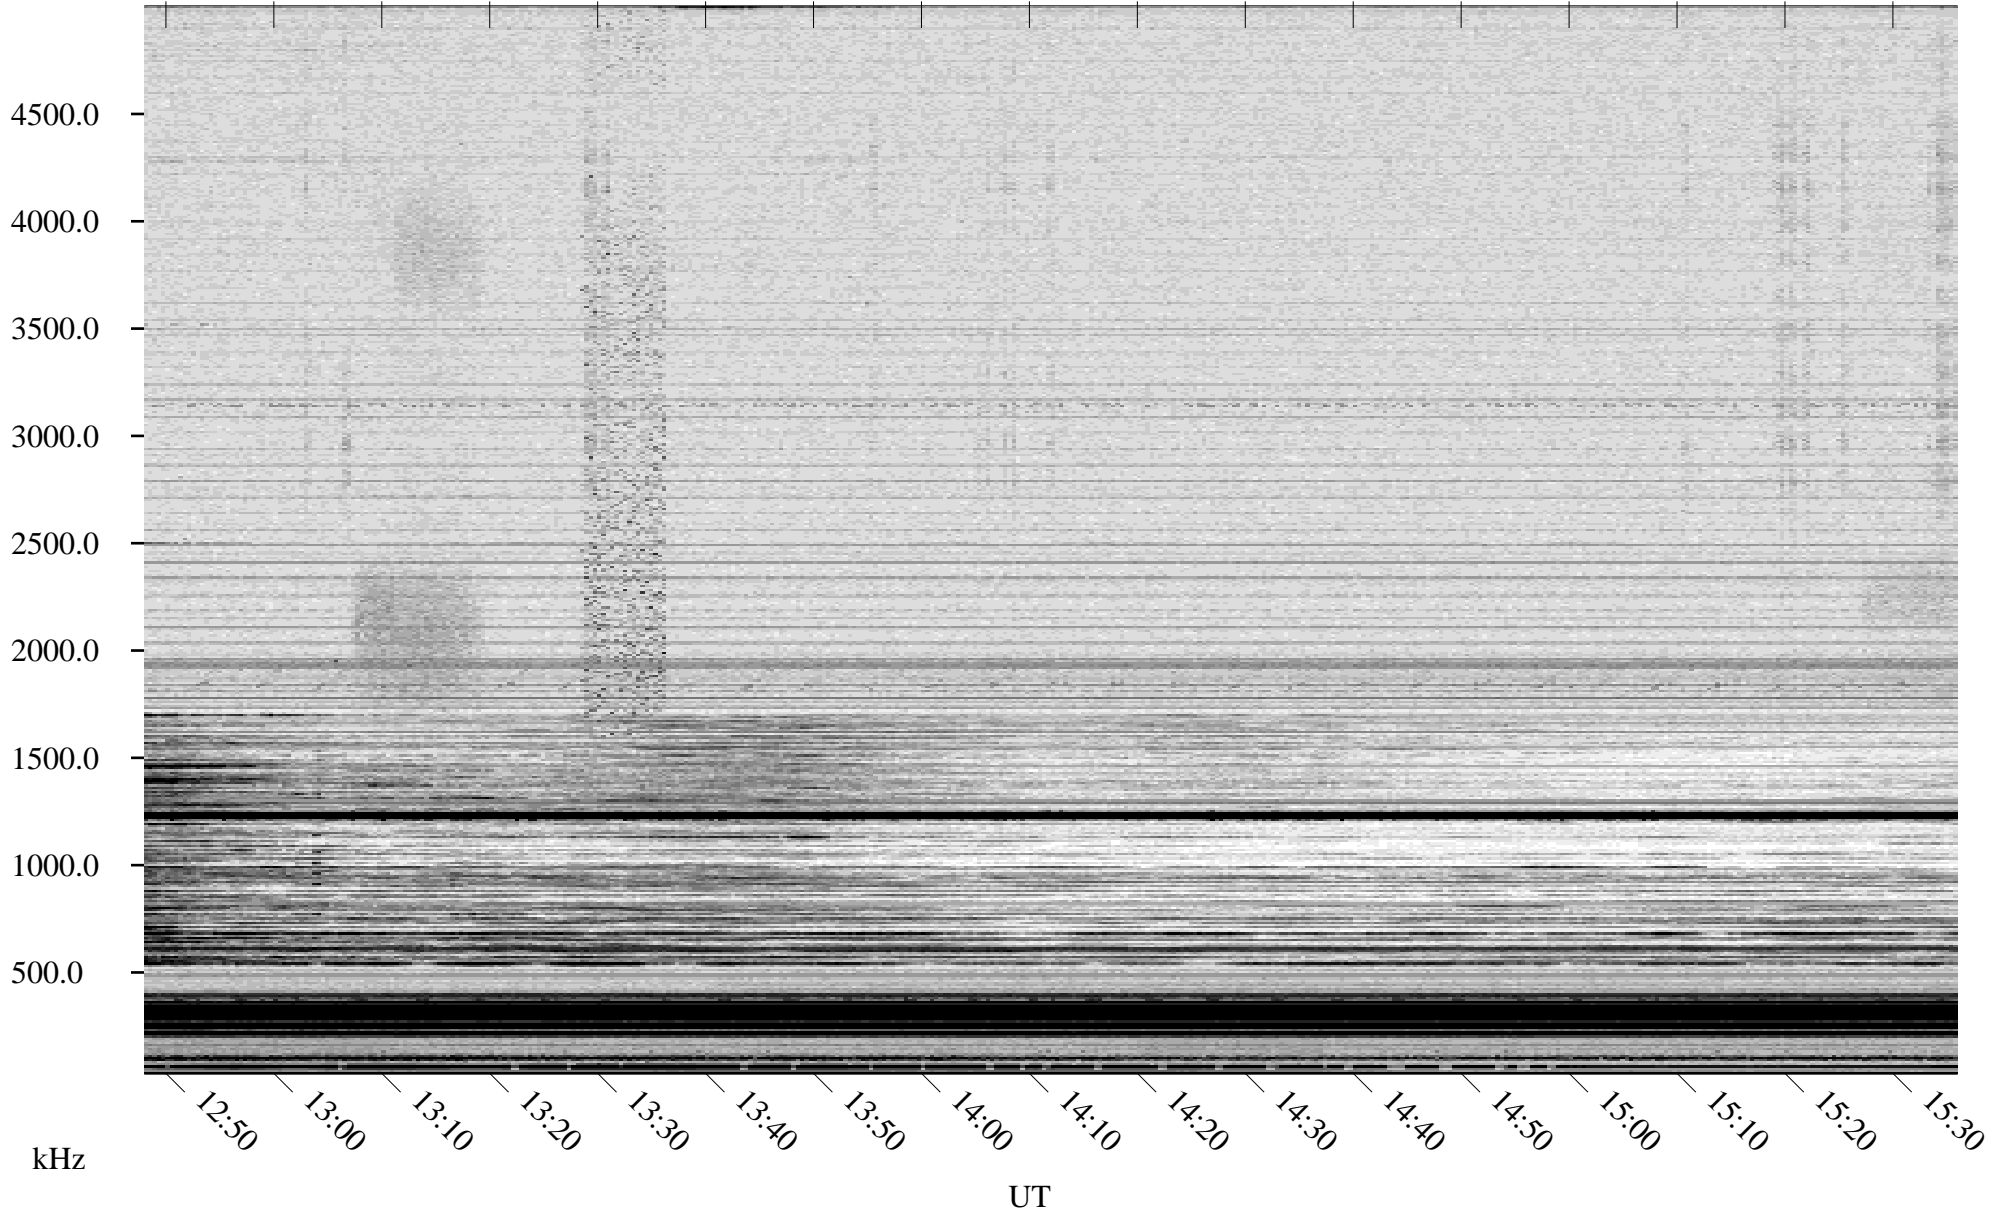

11/07/2008 Churchill, Manitoba

Linear Scale Black = 161 White = 15

ch08312l.r00SUm max_12

Page 1

11/07/2008 Churchill, Manitoba

Linear Scale Black = 161 White = 15

ch08312l.r00SUm max_12

Page 2

11/08/2008 Churchill, Manitoba

Linear Scale Black = 161 White = 15

ch08312l.r00SUm max_12

Page 3

11/08/2008 Churchill, Manitoba

Linear Scale Black = 161 White = 15

ch08312l.r00SUm max_12

Page 4

11/08/2008 Churchill, Manitoba

Linear Scale Black = 161 White = 15

ch08312l.r00SUm max_12

Page 5

11/08/2008 Churchill, Manitoba

Linear Scale Black = 161 White = 15

ch08312l.r00SUm max_12

Page 6

11/08/2008 Churchill, Manitoba

Linear Scale Black = 161 White = 15

ch08312l.r00SUm max_12

Page 7

11/08/2008 Churchill, Manitoba

Linear Scale Black = 161 White = 15

ch08312l.r00SUm max_12

Page 8