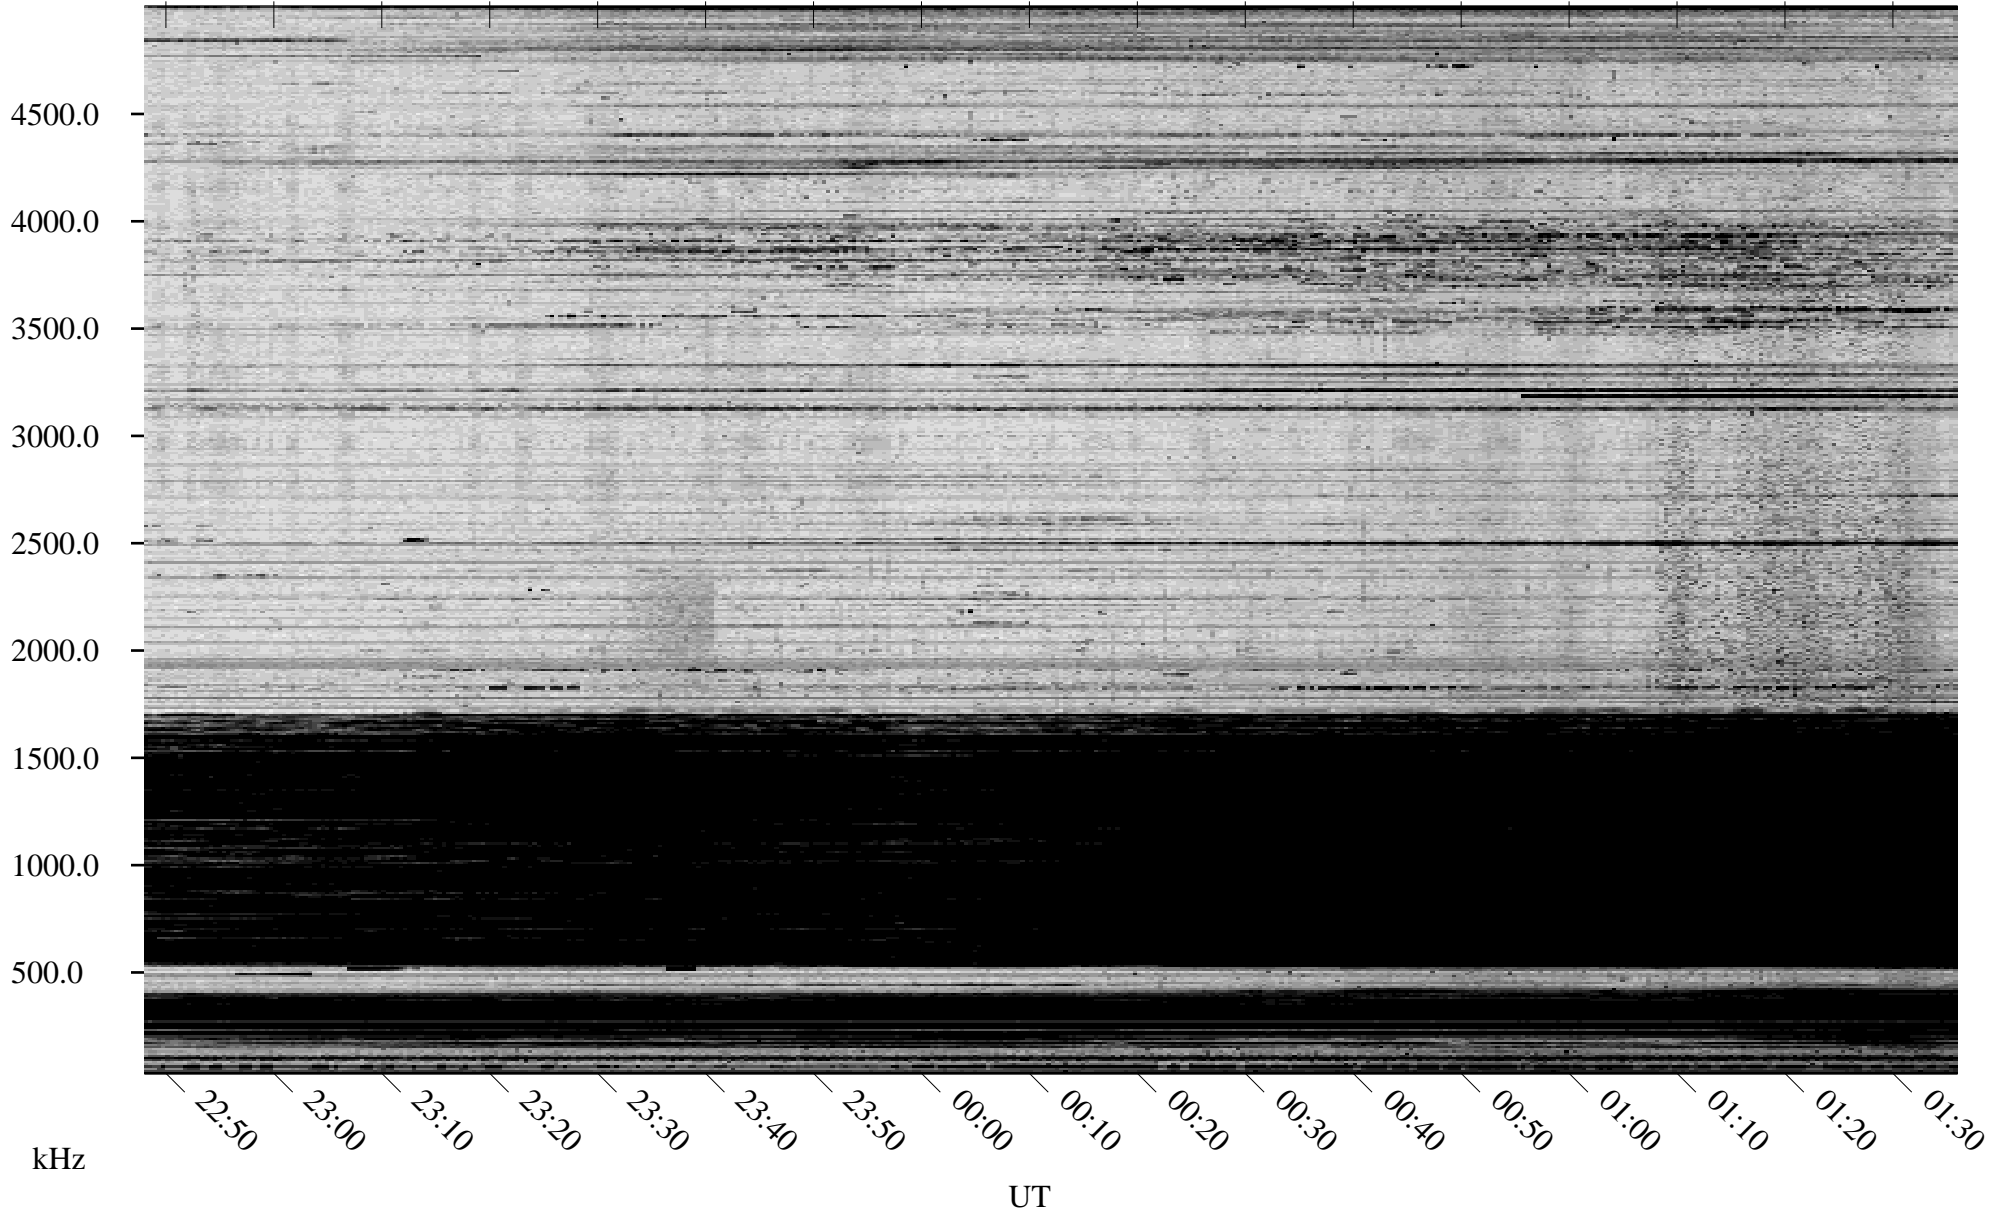

11/07/2008 Churchill, Manitoba

Linear Scale Black = 161 White = 15

ch08312l.r00SUm max_12

Page 1

11/07/2008 Churchill, Manitoba

Linear Scale Black = 161 White = 15

ch08312l.r00SUm max_12

Page 2

11/08/2008 Churchill, Manitoba

Linear Scale Black = 161 White = 15

ch08312l.r00SUm max_12

Page 3

11/08/2008 Churchill, Manitoba

Linear Scale Black = 161 White = 15

ch08312l.r00SUm max_12

Page 4

11/08/2008 Churchill, Manitoba

Linear Scale Black = 161 White = 15

ch08312l.r00SUm max_12

Page 5

11/08/2008 Churchill, Manitoba

Linear Scale Black = 161 White = 15

ch08312l.r00SUm max_12

Page 6

11/08/2008 Churchill, Manitoba

Linear Scale Black = 161 White = 15

ch08312l.r00SUm max_12

Page 7

11/08/2008 Churchill, Manitoba

Linear Scale Black = 161 White = 15

ch08312l.r00SUm max_12

Page 8