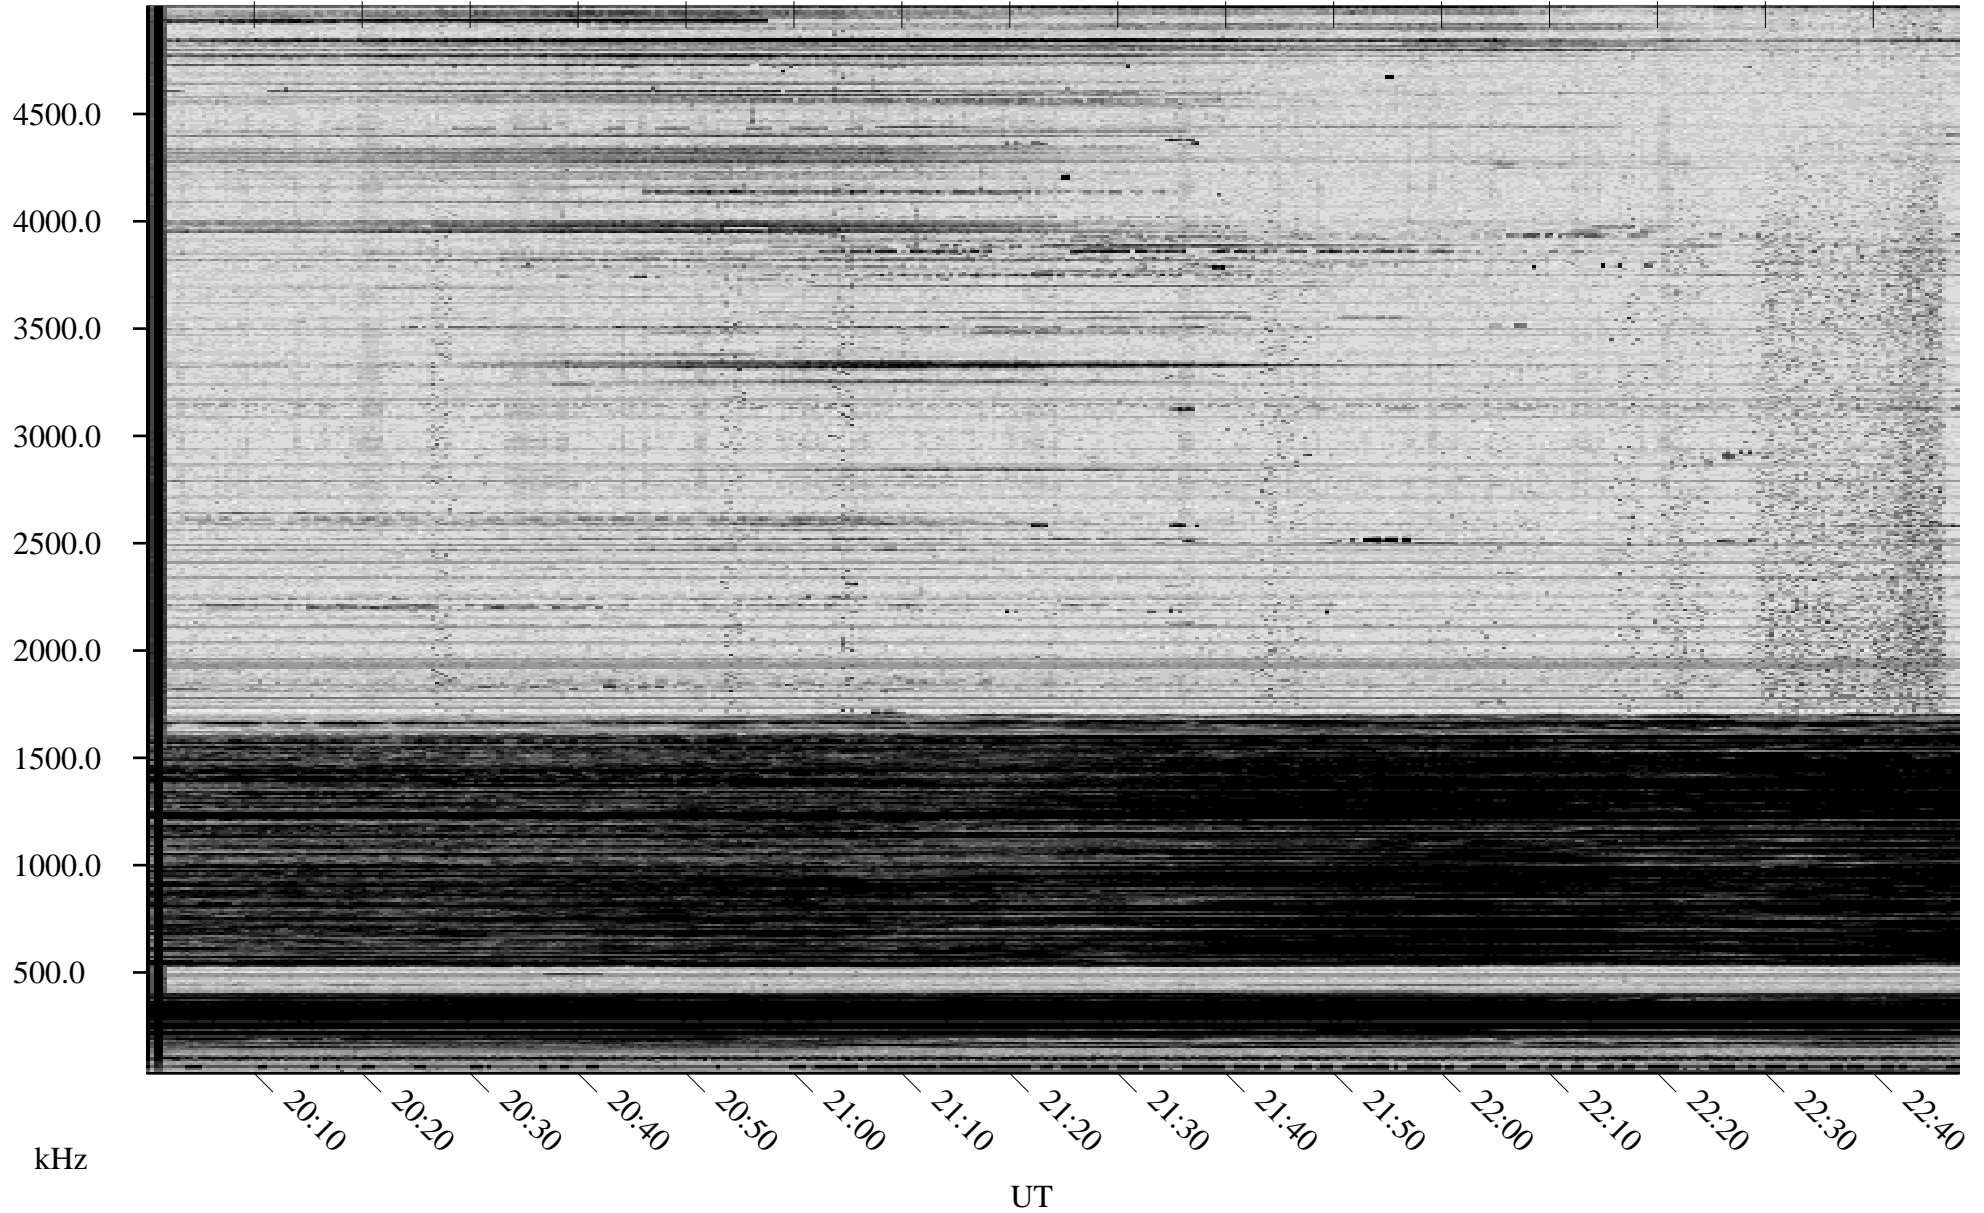

11/07/2008 Churchill, Manitoba

Linear Scale Black = 161 White = 15

ch08312l.r00SUm max_12

Page 1

11/07/2008 Churchill, Manitoba

Linear Scale Black = 161 White = 15

ch08312l.r00SUm max_12

Page 2

11/08/2008 Churchill, Manitoba

Linear Scale Black = 161 White = 15

ch08312l.r00SUm max_12

Page 3

11/08/2008 Churchill, Manitoba

Linear Scale Black = 161 White = 15

ch08312l.r00SUm max_12

Page 4

11/08/2008 Churchill, Manitoba

Linear Scale Black = 161 White = 15

ch08312l.r00SUm max_12

Page 5

11/08/2008 Churchill, Manitoba

Linear Scale Black = 161 White = 15

ch08312l.r00SUm max_12

Page 6

11/08/2008 Churchill, Manitoba

Linear Scale Black = 161 White = 15

ch08312l.r00SUm max_12

Page 7

11/08/2008 Churchill, Manitoba

Linear Scale Black = 161 White = 15

ch08312l.r00SUm max_12

Page 8