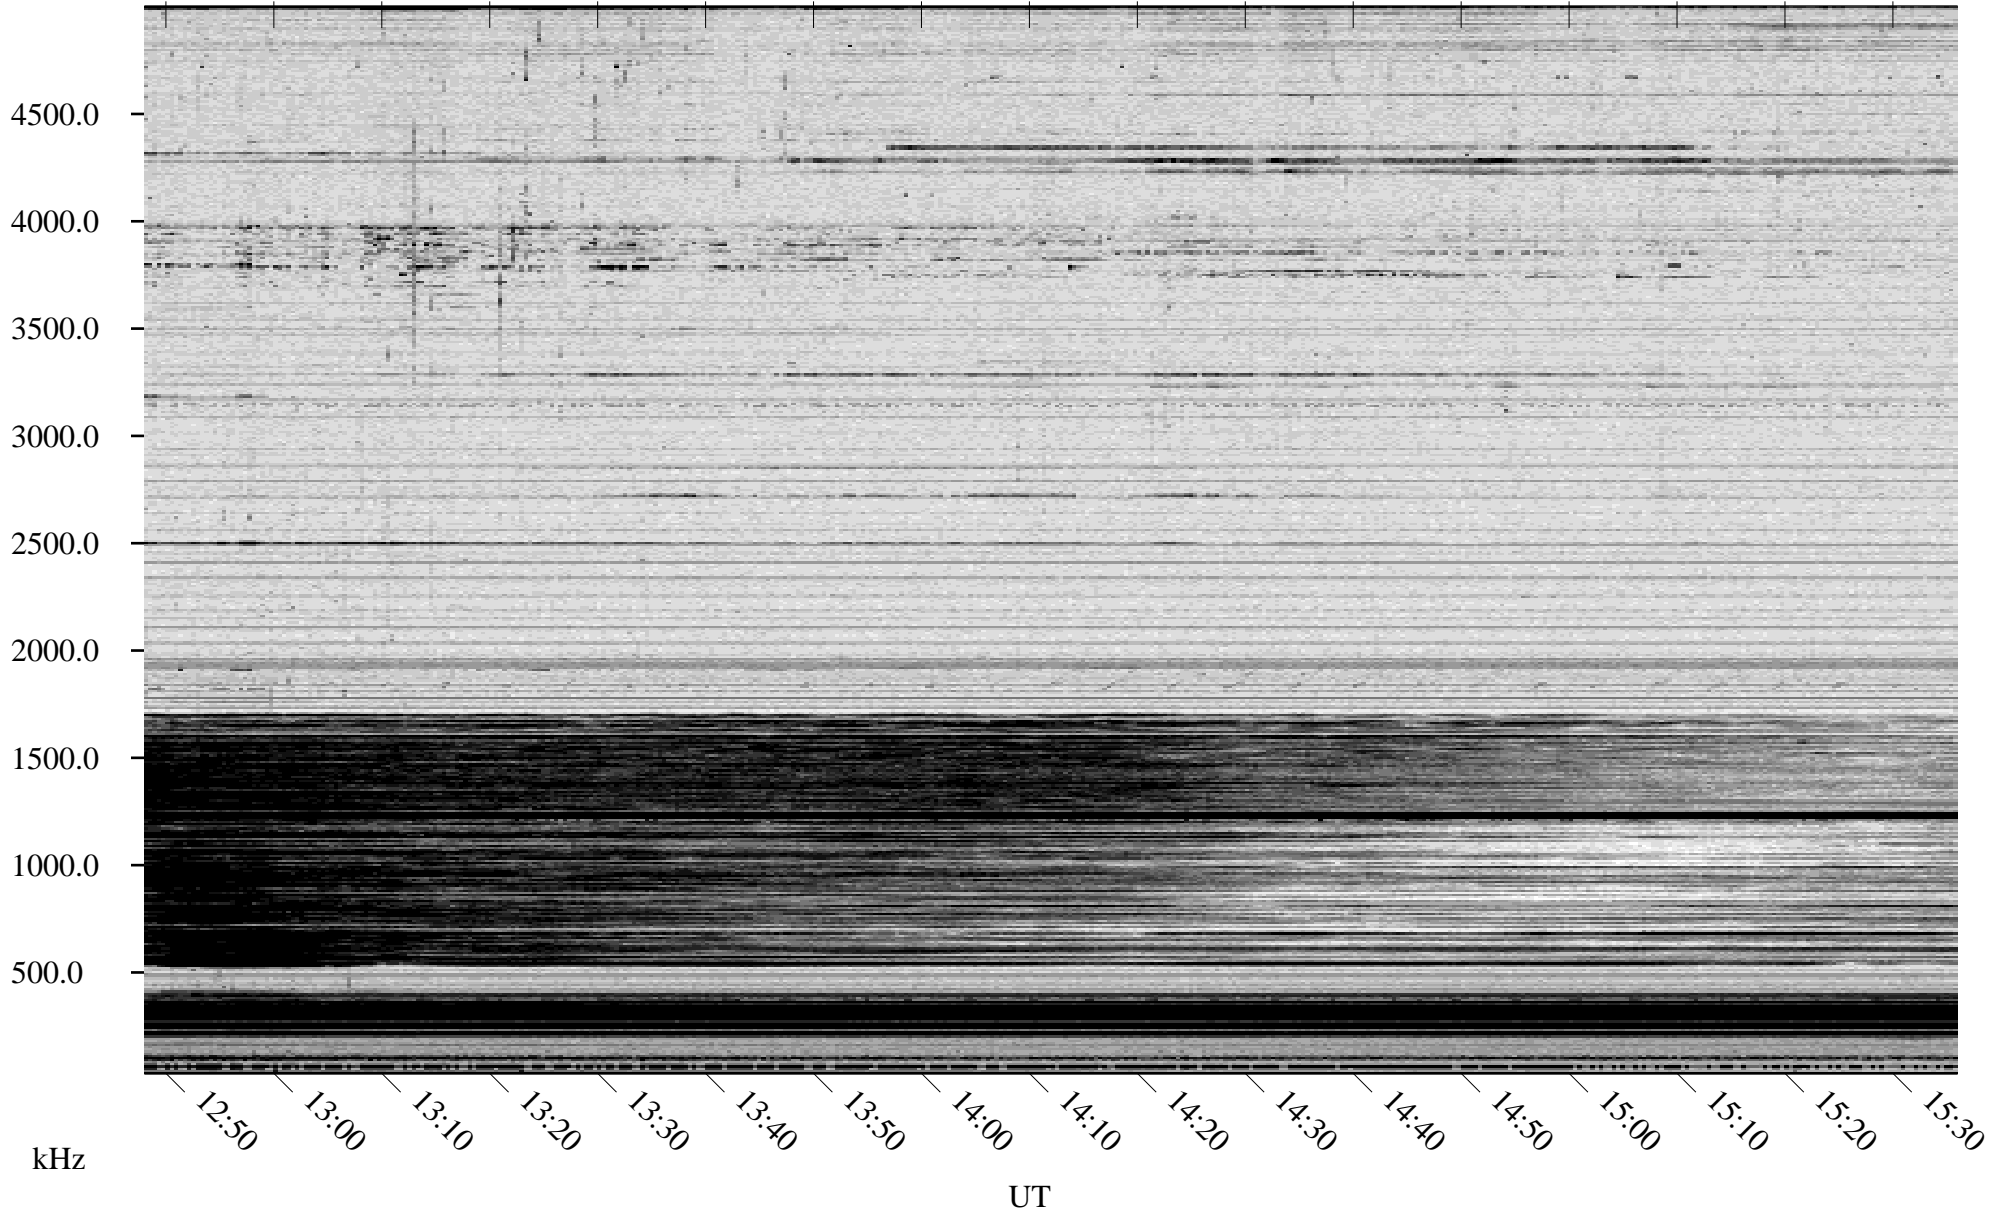

11/08/2008 Churchill, Manitoba

Linear Scale Black = 161 White = 15

ch08313l.r00SUm max_12

Page 1

11/08/2008 Churchill, Manitoba

Linear Scale Black = 161 White = 15

ch08313l.r00SUm max_12

Page 2

11/09/2008 Churchill, Manitoba

Linear Scale Black = 161 White = 15

ch08313l.r00SUm max_12

Page 3

11/09/2008 Churchill, Manitoba

Linear Scale Black = 161 White = 15

ch08313l.r00SUm max_12

Page 4

11/09/2008 Churchill, Manitoba

Linear Scale Black = 161 White = 15

ch08313l.r00SUm max_12

Page 5

11/09/2008 Churchill, Manitoba

Linear Scale Black = 161 White = 15

ch08313l.r00SUm max_12

Page 6

11/09/2008 Churchill, Manitoba

Linear Scale Black = 161 White = 15

ch08313l.r00SUm max_12

Page 7

11/09/2008 Churchill, Manitoba

Linear Scale Black = 161 White = 15

ch08313l.r00SUm max_12

Page 8