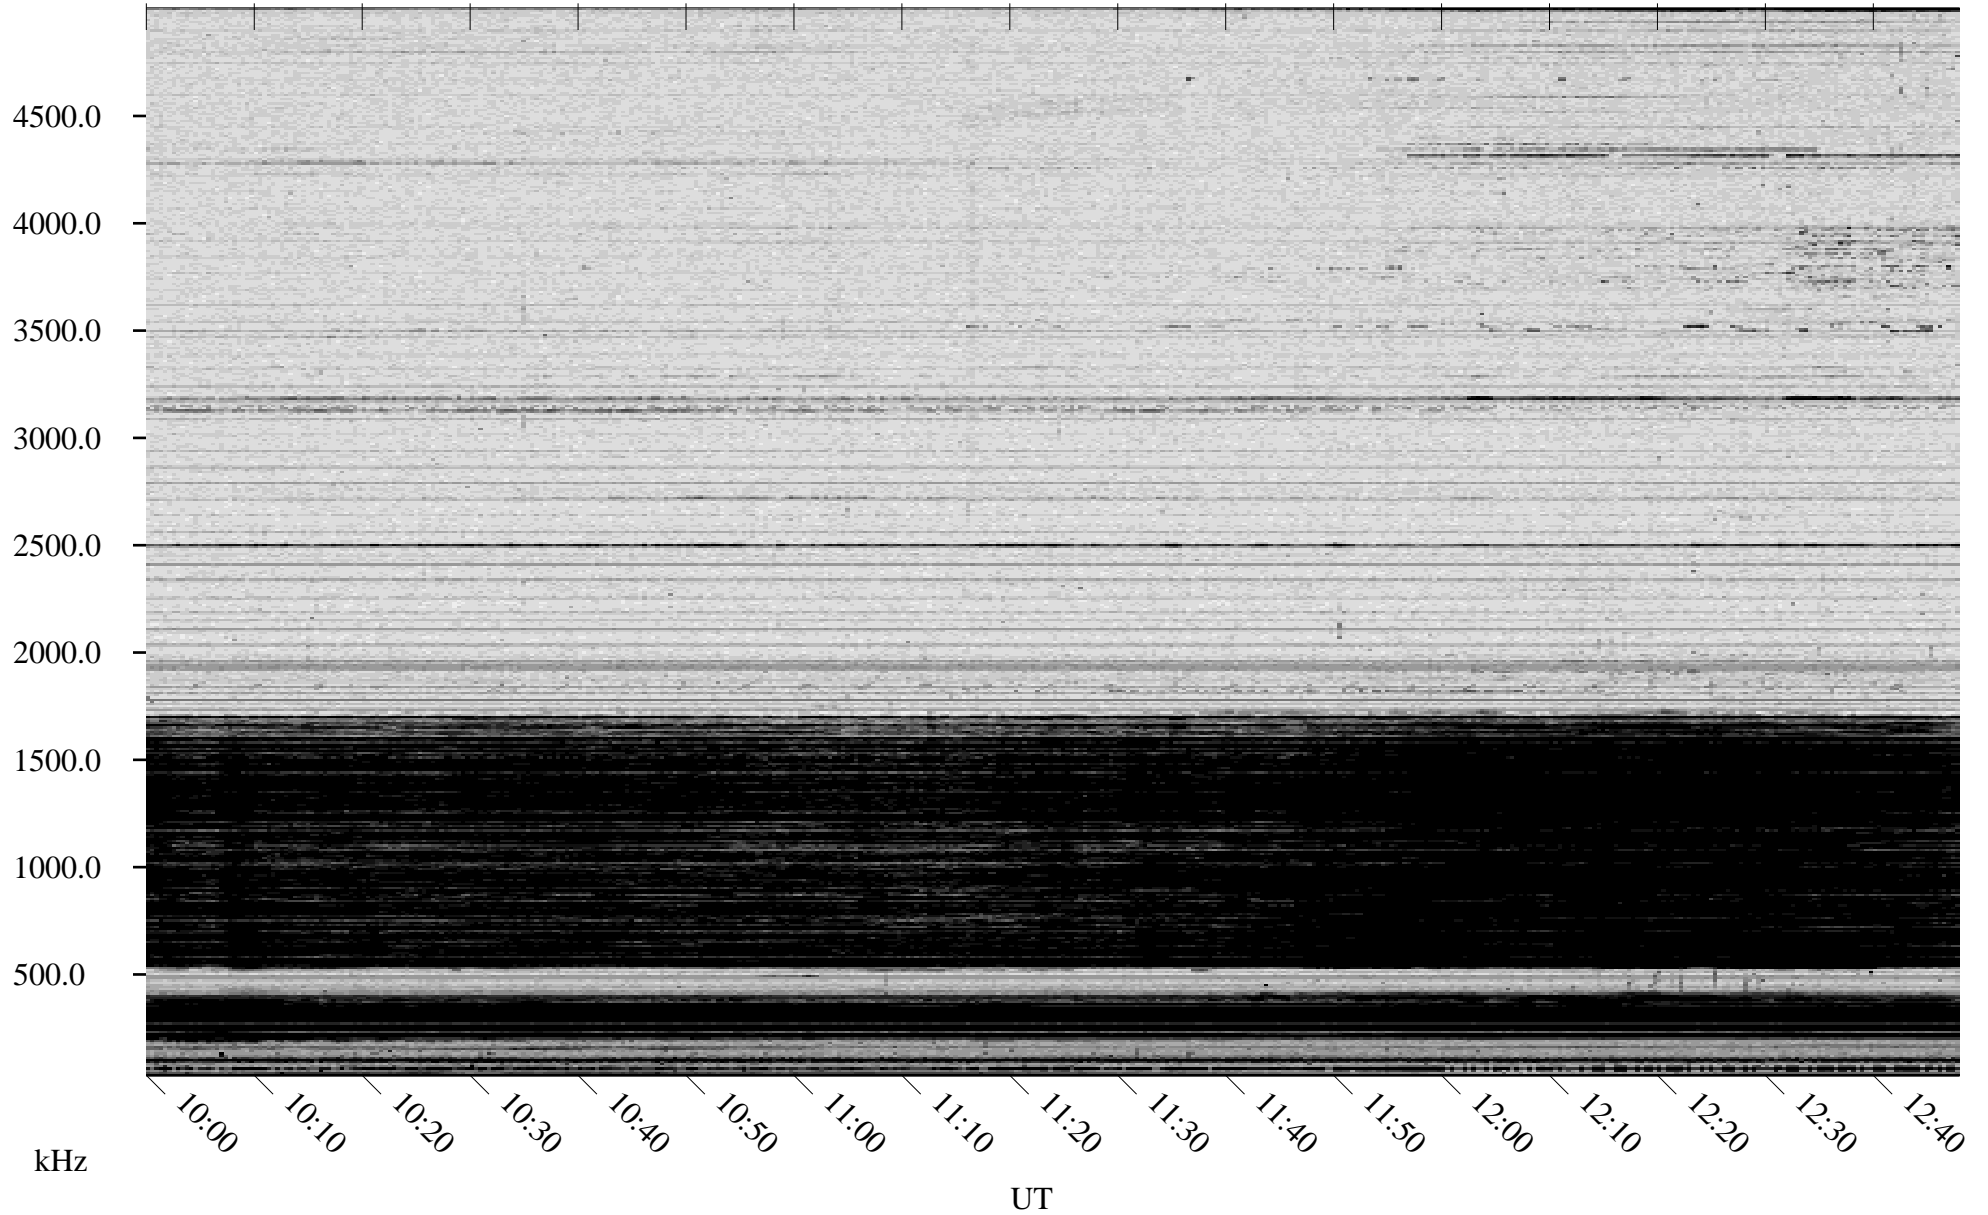

11/09/2008 Churchill, Manitoba

Linear Scale Black = 161 White = 15

ch08313l.r00SUm max_12

Page 3

11/09/2008 Churchill, Manitoba

Linear Scale Black = 161 White = 15

ch08313l.r00SUm max_12

Page 4

11/09/2008 Churchill, Manitoba

Linear Scale Black = 161 White = 15

ch08313l.r00SUm max_12

Page 5

11/09/2008 Churchill, Manitoba

Linear Scale Black = 161 White = 15

ch08313l.r00SUm max_12

Page 6

11/09/2008 Churchill, Manitoba

Linear Scale Black = 161 White = 15

ch08313l.r00SUm max_12

Page 7

11/09/2008 Churchill, Manitoba

Linear Scale Black = 161 White = 15

ch08313l.r00SUm max_12

Page 8