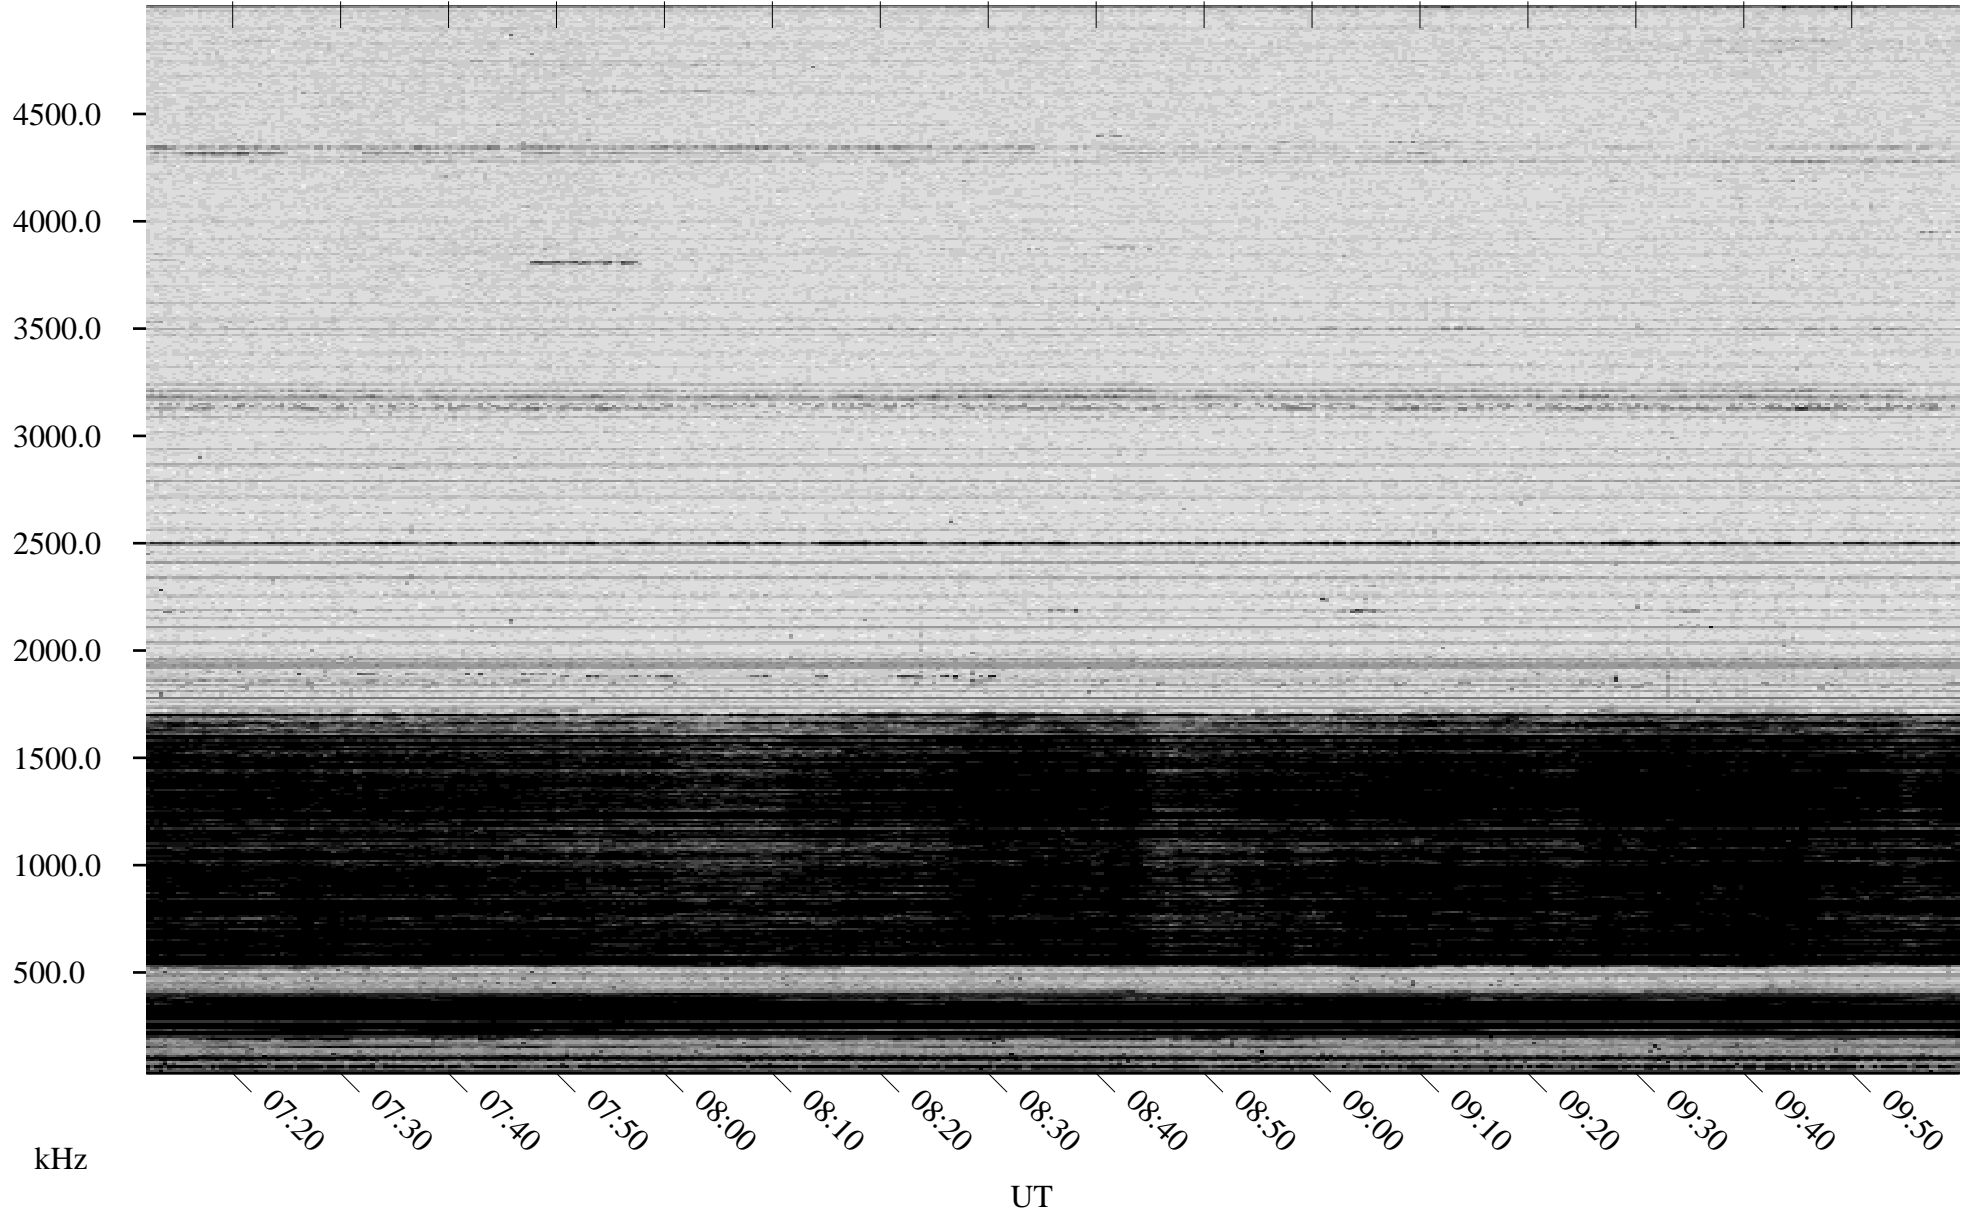

11/08/2008 Churchill, Manitoba

Linear Scale Black = 161 White = 15

ch08313l.r00SUm max_12

Page 1

11/08/2008 Churchill, Manitoba

Linear Scale Black = 161 White = 15

ch08313l.r00SUm max_12

Page 2

11/09/2008 Churchill, Manitoba

Linear Scale Black = 161 White = 15

ch08313l.r00SUm max_12

Page 3

11/09/2008 Churchill, Manitoba

Linear Scale Black = 161 White = 15

ch08313l.r00SUm max_12

Page 4

11/09/2008 Churchill, Manitoba

Linear Scale Black = 161 White = 15

ch08313l.r00SUm max_12

Page 5

11/09/2008 Churchill, Manitoba

Linear Scale Black = 161 White = 15

ch08313l.r00SUm max_12

Page 6

11/09/2008 Churchill, Manitoba

Linear Scale Black = 161 White = 15

ch08313l.r00SUm max_12

Page 7

11/09/2008 Churchill, Manitoba

Linear Scale Black = 161 White = 15

ch08313l.r00SUm max_12

Page 8