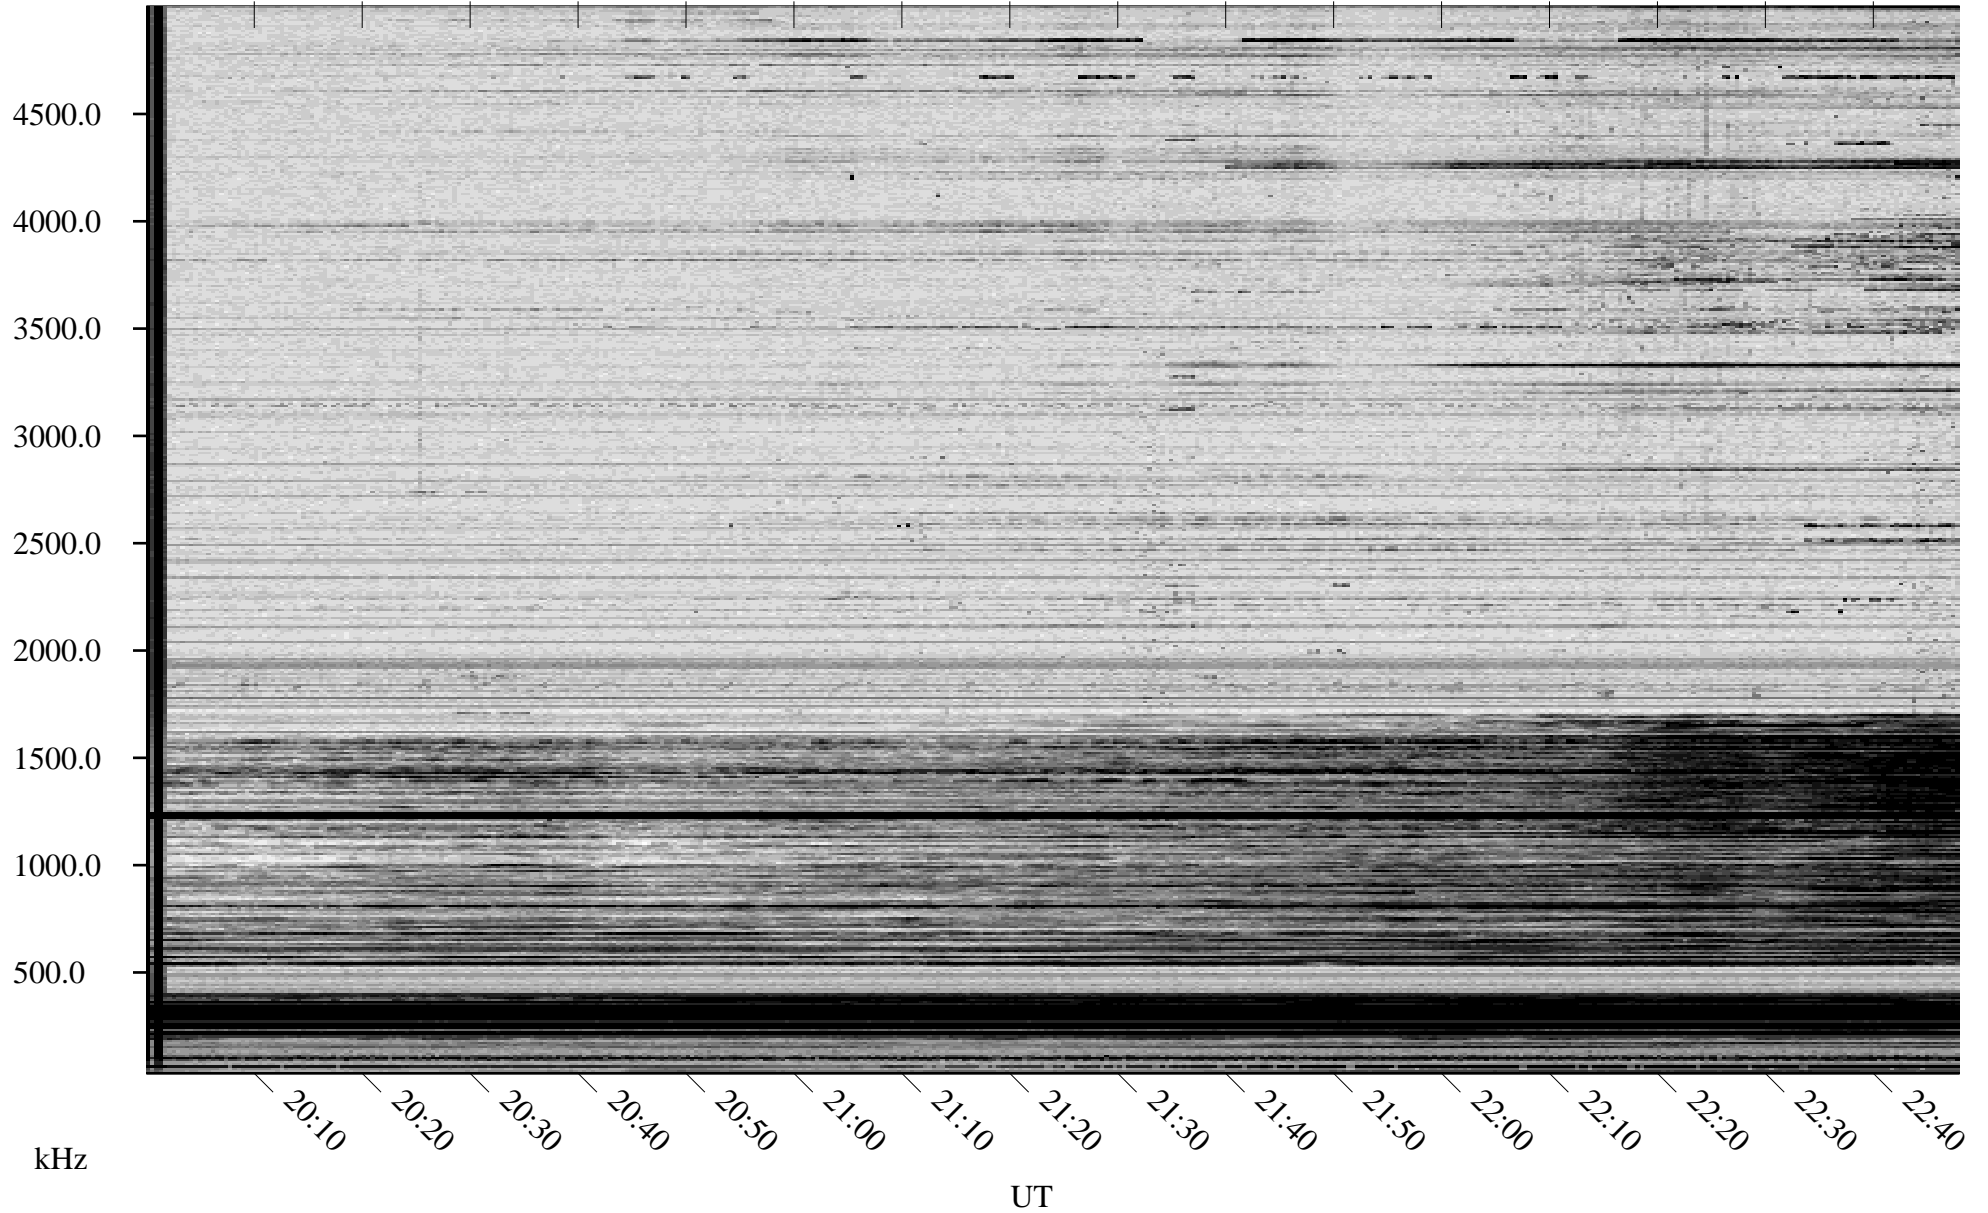

11/08/2008 Churchill, Manitoba

Linear Scale Black = 161 White = 15

ch08313l.r00SUm max_12

Page 1

11/08/2008 Churchill, Manitoba

Linear Scale Black = 161 White = 15

ch08313l.r00SUm max_12

Page 2

11/09/2008 Churchill, Manitoba

Linear Scale Black = 161 White = 15

ch08313l.r00SUm max_12

Page 3

11/09/2008 Churchill, Manitoba

Linear Scale Black = 161 White = 15

ch08313l.r00SUm max_12

Page 4

11/09/2008 Churchill, Manitoba

Linear Scale Black = 161 White = 15

ch08313l.r00SUm max_12

Page 5

11/09/2008 Churchill, Manitoba

Linear Scale Black = 161 White = 15

ch08313l.r00SUm max_12

Page 6

11/09/2008 Churchill, Manitoba

Linear Scale Black = 161 White = 15

ch08313l.r00SUm max_12

Page 7

11/09/2008 Churchill, Manitoba

Linear Scale Black = 161 White = 15

ch08313l.r00SUm max_12

Page 8