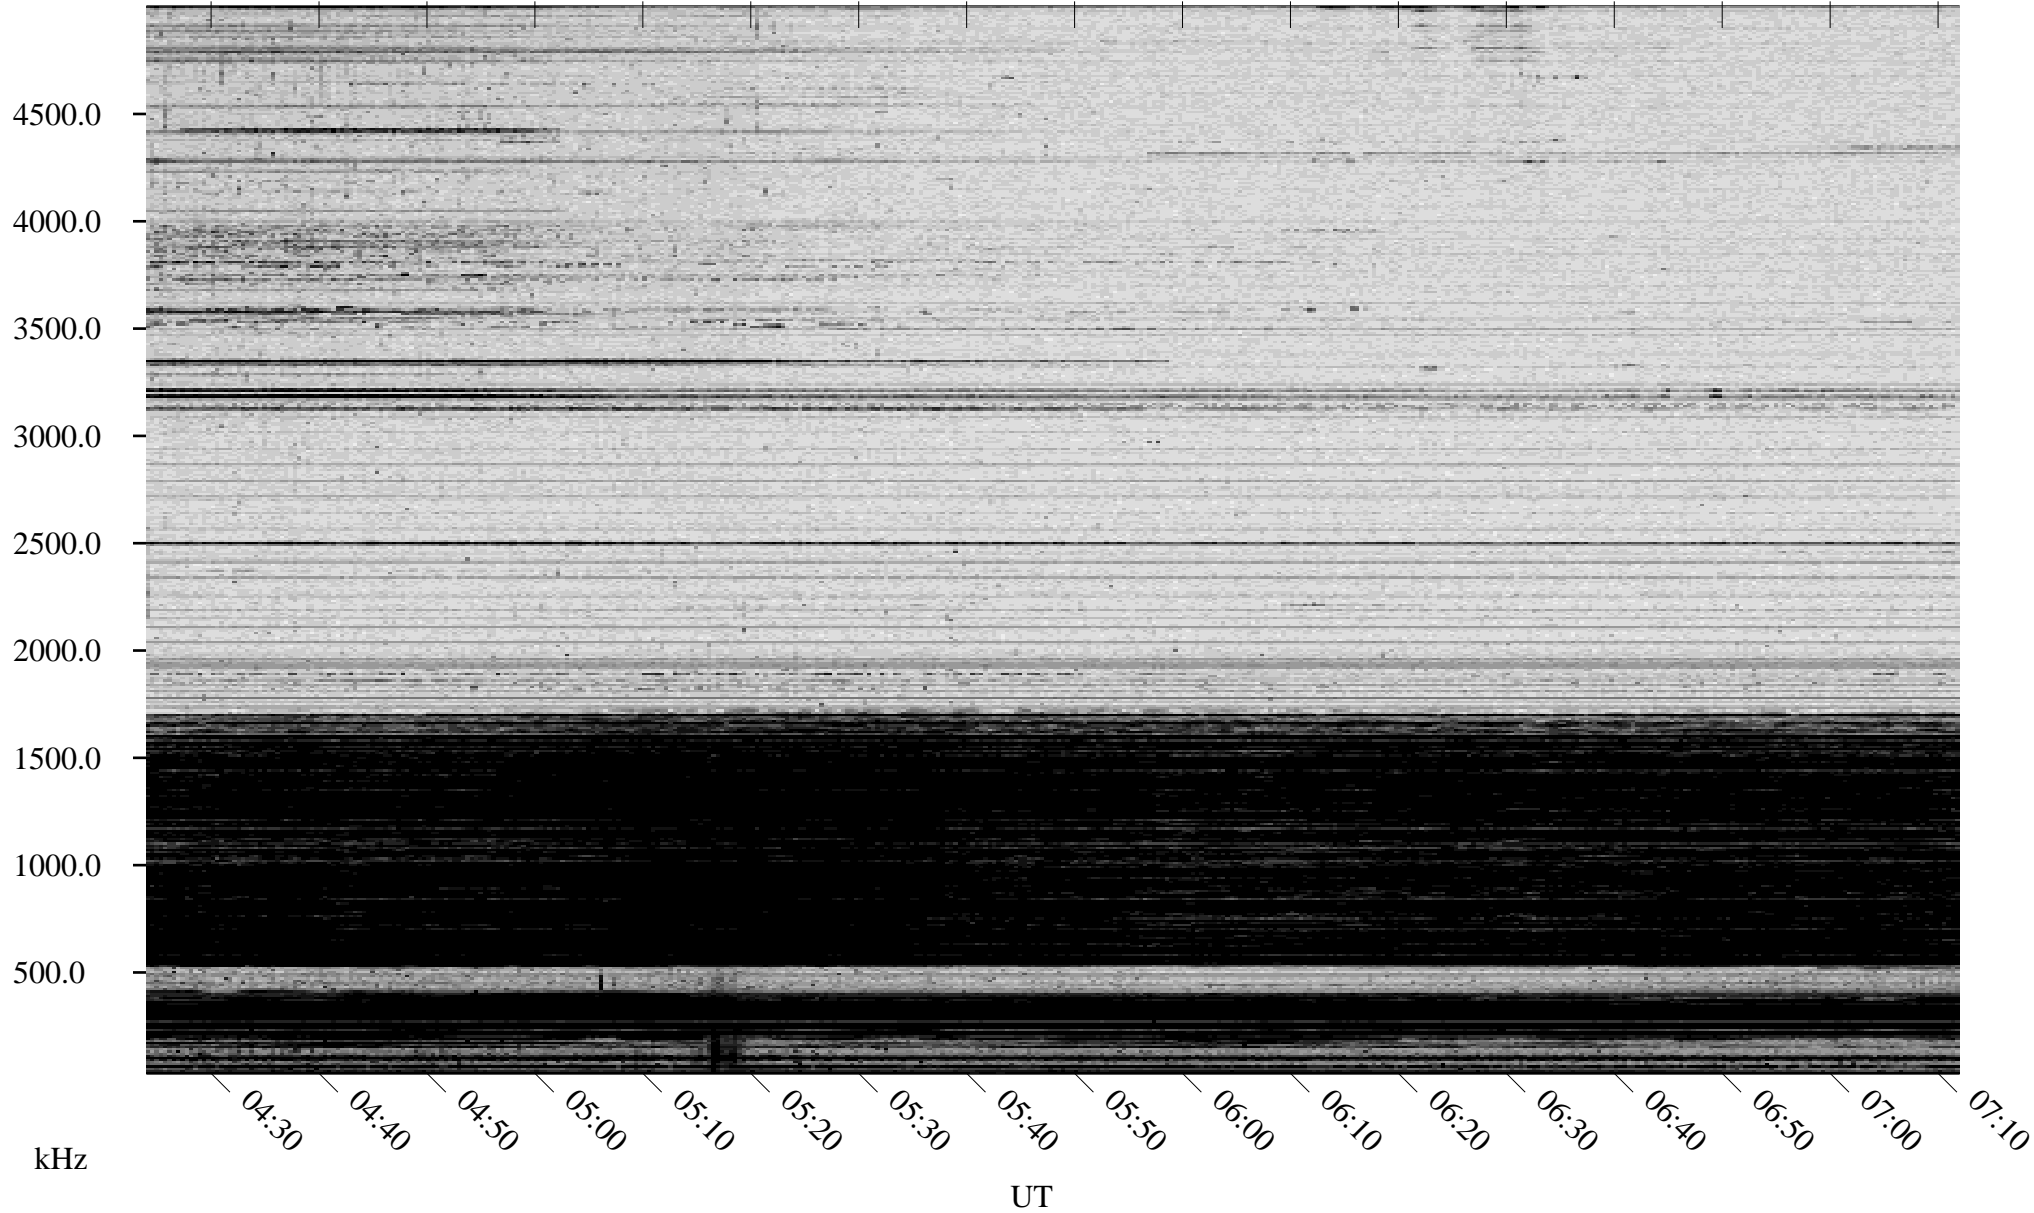

11/08/2008 Churchill, Manitoba

Linear Scale Black = 161 White = 15

ch08313l.r00SUm max_12

Page 1

11/08/2008 Churchill, Manitoba

Linear Scale Black = 161 White = 15

ch08313l.r00SUm max_12

Page 2

11/09/2008 Churchill, Manitoba

Linear Scale Black = 161 White = 15

ch08313l.r00SUm max_12

Page 3

11/09/2008 Churchill, Manitoba

Linear Scale Black = 161 White = 15

ch08313l.r00SUm max_12

Page 4

11/09/2008 Churchill, Manitoba

Linear Scale Black = 161 White = 15

ch08313l.r00SUm max_12

Page 5

11/09/2008 Churchill, Manitoba

Linear Scale Black = 161 White = 15

ch08313l.r00SUm max_12

Page 6

11/09/2008 Churchill, Manitoba

Linear Scale Black = 161 White = 15

ch08313l.r00SUm max_12

Page 7

11/09/2008 Churchill, Manitoba

Linear Scale Black = 161 White = 15

ch08313l.r00SUm max_12

Page 8