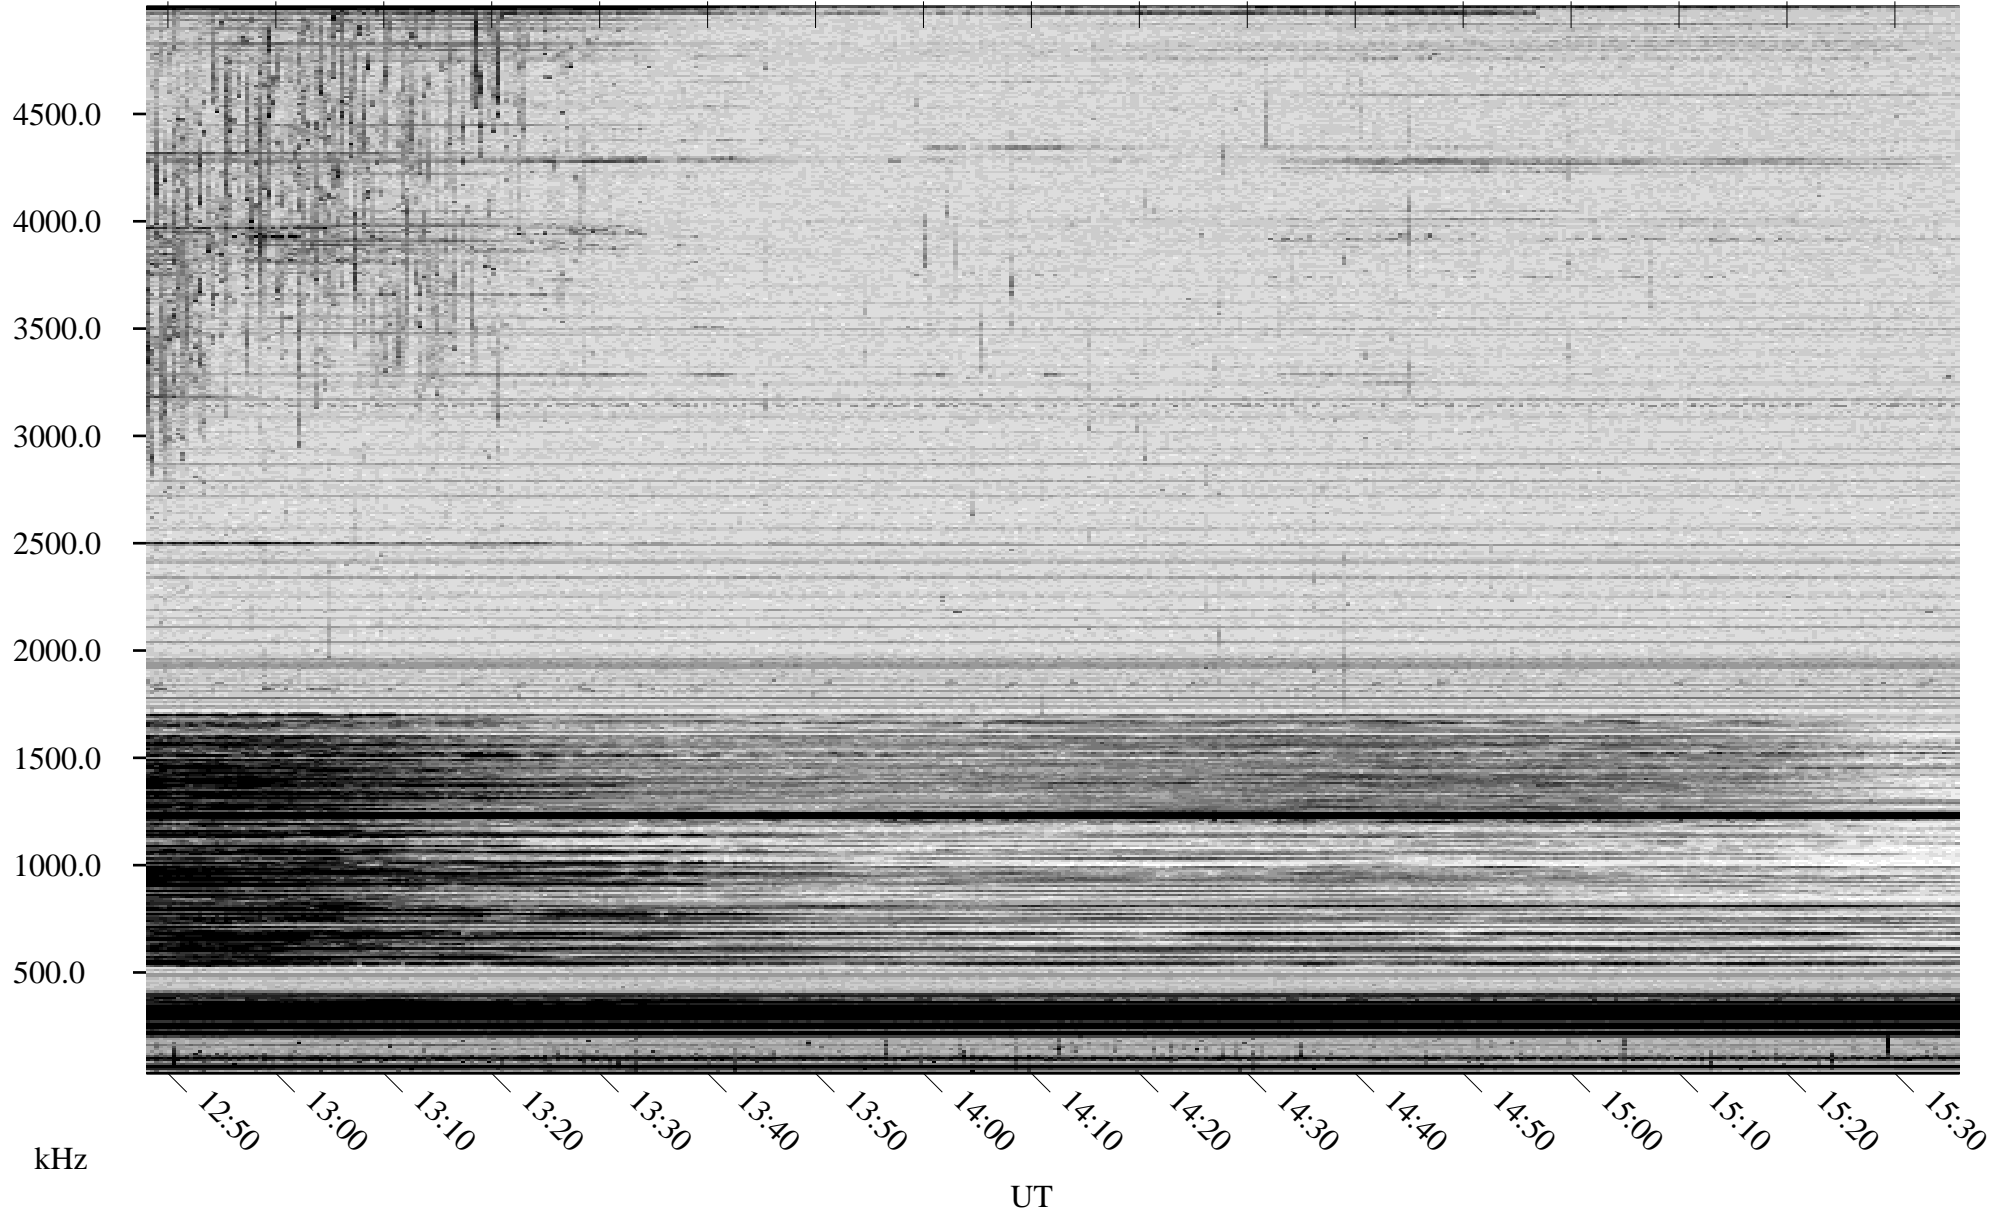

11/09/2008 Churchill, Manitoba

Linear Scale Black = 161 White = 15

ch08314l.r00SUm max_12

Page 1

11/09/2008 Churchill, Manitoba

Linear Scale Black = 161 White = 15

ch08314l.r00SUm max_12

Page 2

11/10/2008 Churchill, Manitoba

Linear Scale Black = 161 White = 15

ch08314l.r00SUm max_12

Page 3

11/10/2008 Churchill, Manitoba

Linear Scale Black = 161 White = 15

ch08314l.r00SUm max_12

Page 4

11/10/2008 Churchill, Manitoba

Linear Scale Black = 161 White = 15

ch08314l.r00SUm max_12

Page 5

11/10/2008 Churchill, Manitoba

Linear Scale Black = 161 White = 15

ch08314l.r00SUm max_12

Page 6

11/10/2008 Churchill, Manitoba

Linear Scale Black = 161 White = 15

ch08314l.r00SUm max_12

Page 7

11/10/2008 Churchill, Manitoba

Linear Scale Black = 161 White = 15

ch08314l.r00SUm max_12