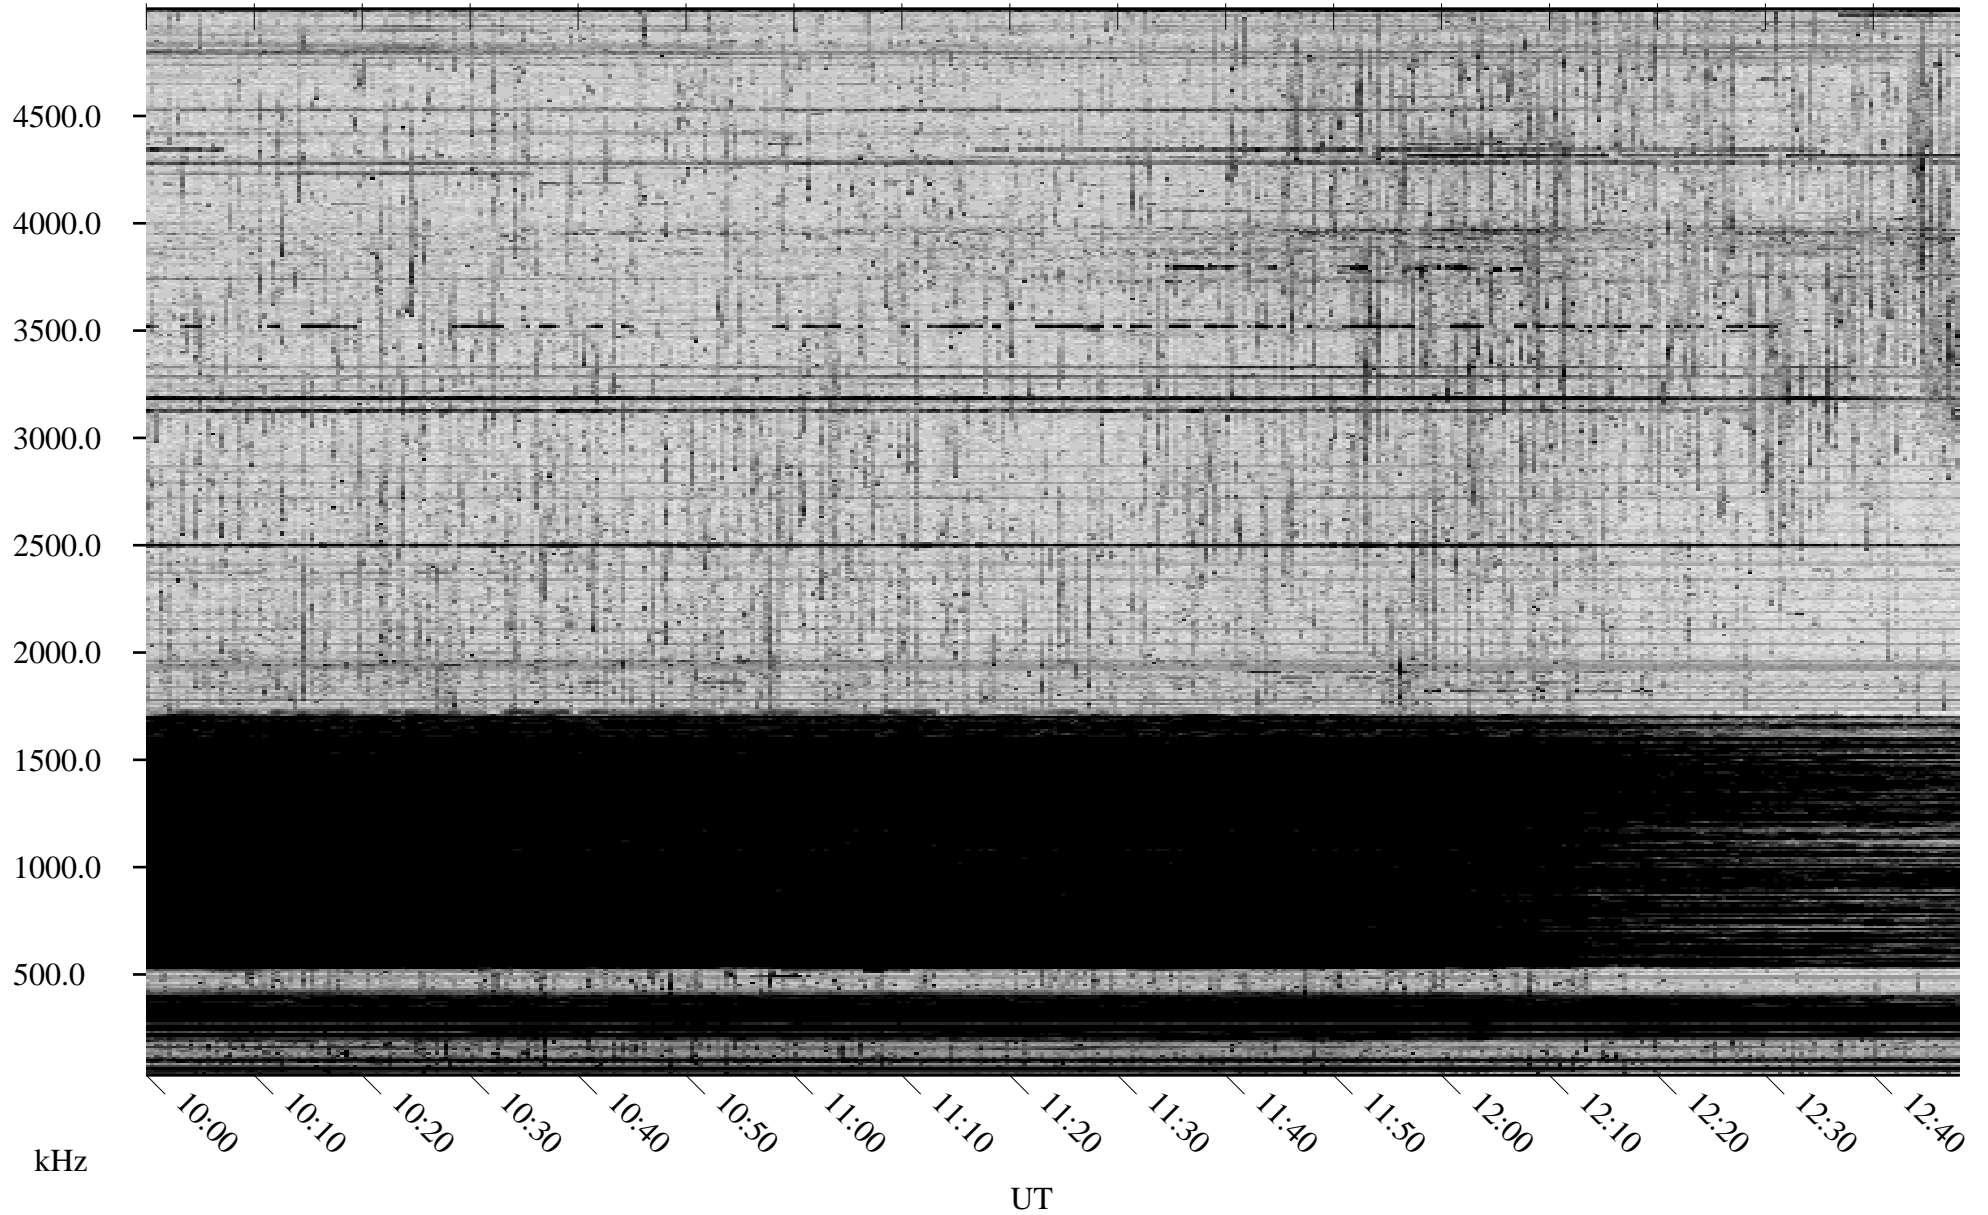

11/10/2008 Churchill, Manitoba

Linear Scale Black = 161 White = 15

ch08314l.r00SUm max_12

Page 3

11/10/2008 Churchill, Manitoba

Linear Scale Black = 161 White = 15

ch08314l.r00SUm max_12

Page 4

11/10/2008 Churchill, Manitoba

Linear Scale Black = 161 White = 15

ch08314l.r00SUm max_12

Page 5

11/10/2008 Churchill, Manitoba

Linear Scale Black = 161 White = 15

ch08314l.r00SUm max_12

Page 6

11/10/2008 Churchill, Manitoba

Linear Scale Black = 161 White = 15

ch08314l.r00SUm max_12

Page 7

11/10/2008 Churchill, Manitoba

Linear Scale Black = 161 White = 15

ch08314l.r00SUm max_12