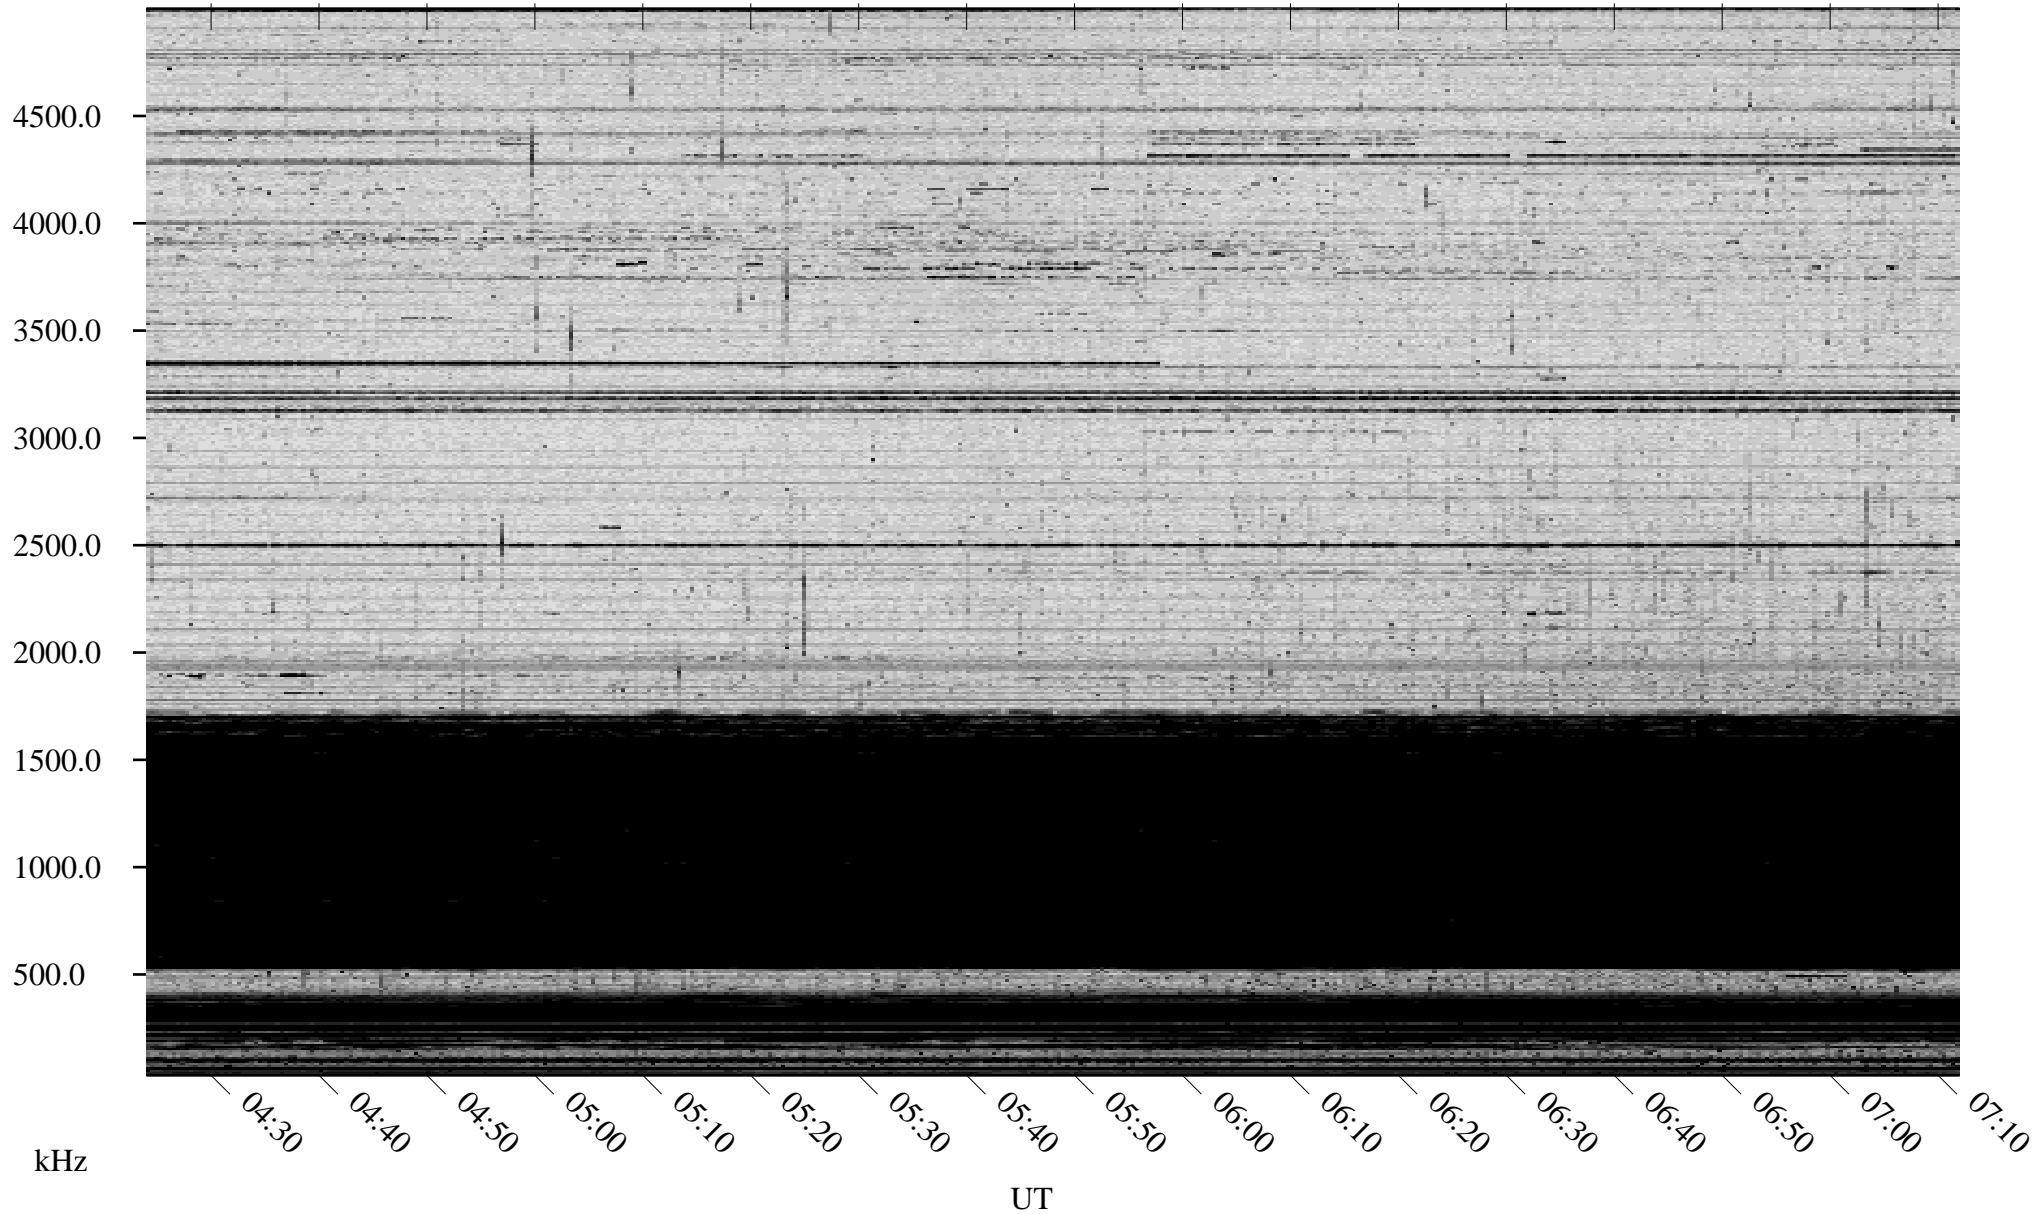

11/09/2008 Churchill, Manitoba

Linear Scale Black = 161 White = 15

ch08314l.r00SUm max_12

Page 1

11/09/2008 Churchill, Manitoba

Linear Scale Black = 161 White = 15

ch08314l.r00SUm max_12

Page 2

11/10/2008 Churchill, Manitoba

Linear Scale Black = 161 White = 15

ch08314l.r00SUm max_12

Page 3

11/10/2008 Churchill, Manitoba

Linear Scale Black = 161 White = 15

ch08314l.r00SUm max_12

Page 4

11/10/2008 Churchill, Manitoba

Linear Scale Black = 161 White = 15

ch08314l.r00SUm max_12

Page 5

11/10/2008 Churchill, Manitoba

Linear Scale Black = 161 White = 15

ch08314l.r00SUm max_12

Page 6

11/10/2008 Churchill, Manitoba

Linear Scale Black = 161 White = 15

ch08314l.r00SUm max_12

Page 7

11/10/2008 Churchill, Manitoba

Linear Scale Black = 161 White = 15

ch08314l.r00SUm max_12