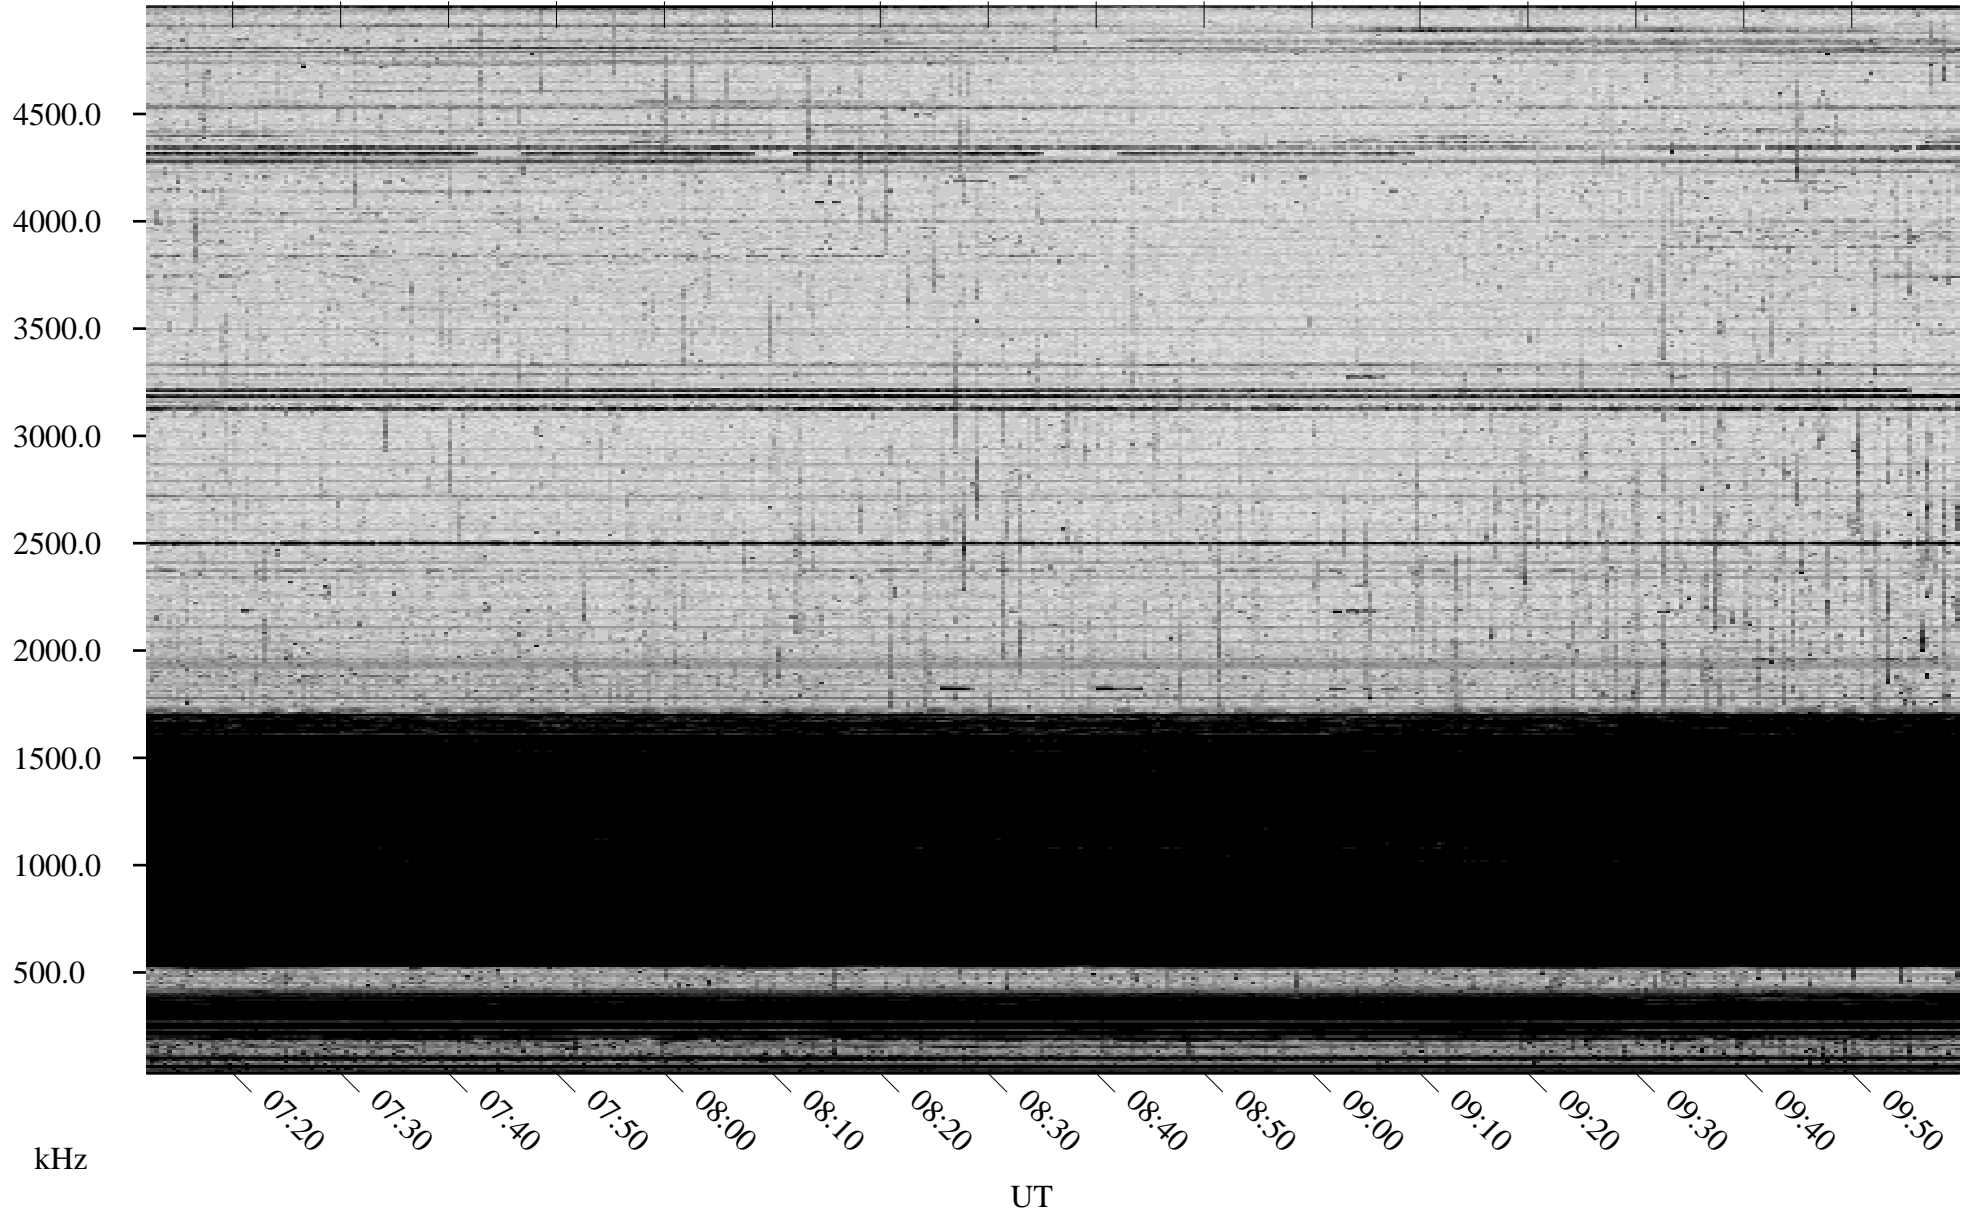

11/09/2008 Churchill, Manitoba

Linear Scale Black = 161 White = 15

ch08314l.r00SUm max_12

Page 1

11/09/2008 Churchill, Manitoba

Linear Scale Black = 161 White = 15

ch08314l.r00SUm max_12

Page 2

11/10/2008 Churchill, Manitoba

Linear Scale Black = 161 White = 15

ch08314l.r00SUm max_12

Page 3

11/10/2008 Churchill, Manitoba

Linear Scale Black = 161 White = 15

ch08314l.r00SUm max_12

Page 4

11/10/2008 Churchill, Manitoba

Linear Scale Black = 161 White = 15

ch08314l.r00SUm max_12

Page 5

11/10/2008 Churchill, Manitoba

Linear Scale Black = 161 White = 15

ch08314l.r00SUm max_12

Page 6

11/10/2008 Churchill, Manitoba

Linear Scale Black = 161 White = 15

ch08314l.r00SUm max_12

Page 7

11/10/2008 Churchill, Manitoba

Linear Scale Black = 161 White = 15

ch08314l.r00SUm max_12