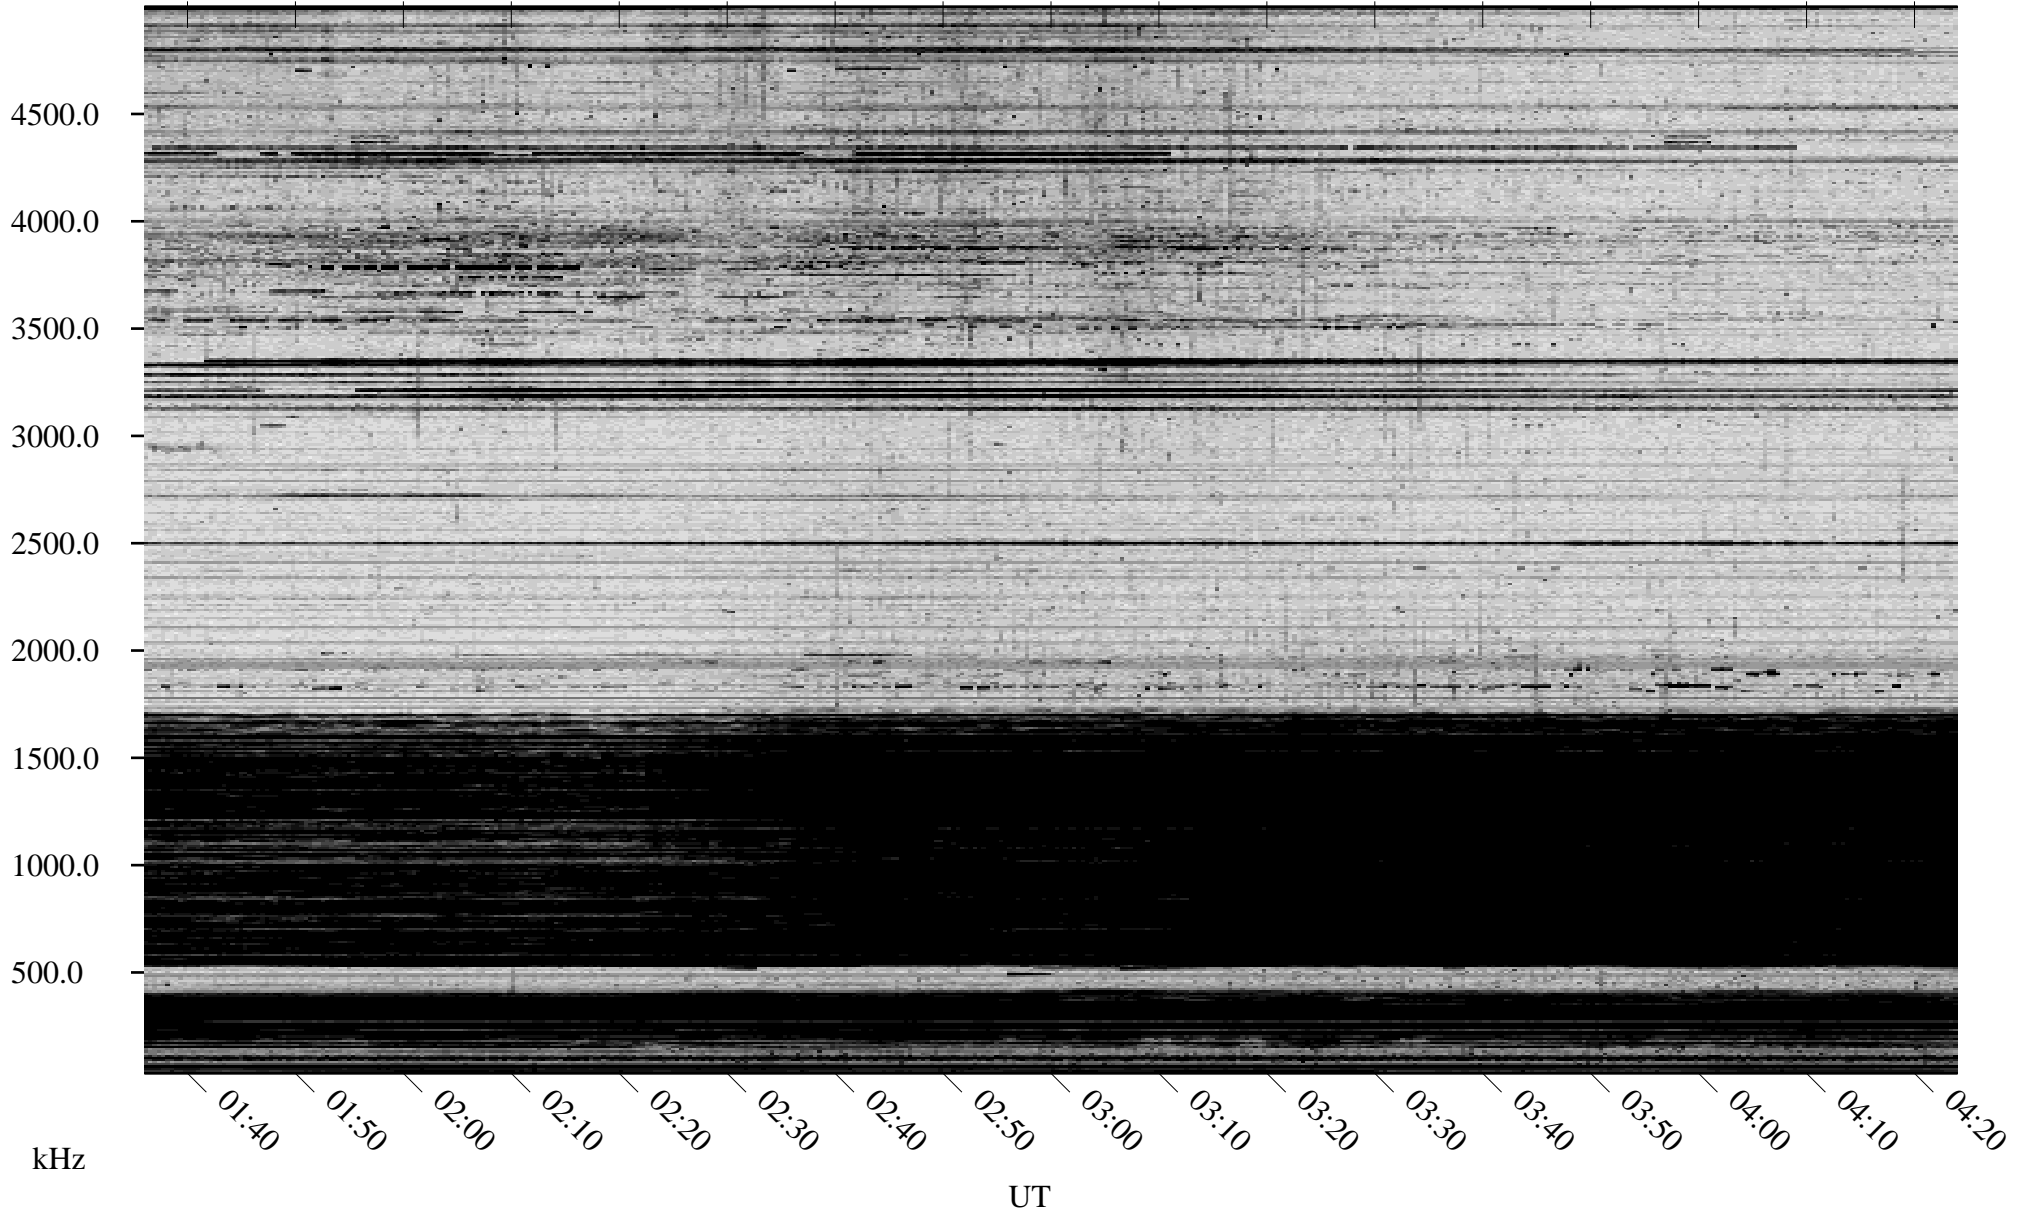

11/09/2008 Churchill, Manitoba

Linear Scale Black = 161 White = 15

ch08314l.r00SUm max_12

Page 1

11/09/2008 Churchill, Manitoba

Linear Scale Black = 161 White = 15

ch08314l.r00SUm max_12

Page 2

11/10/2008 Churchill, Manitoba

Linear Scale Black = 161 White = 15

ch08314l.r00SUm max_12

Page 3

11/10/2008 Churchill, Manitoba

Linear Scale Black = 161 White = 15

ch08314l.r00SUm max_12

Page 4

11/10/2008 Churchill, Manitoba

Linear Scale Black = 161 White = 15

ch08314l.r00SUm max_12

Page 5

11/10/2008 Churchill, Manitoba

Linear Scale Black = 161 White = 15

ch08314l.r00SUm max_12

Page 6

11/10/2008 Churchill, Manitoba

Linear Scale Black = 161 White = 15

ch08314l.r00SUm max_12

Page 7

11/10/2008 Churchill, Manitoba

Linear Scale Black = 161 White = 15

ch08314l.r00SUm max_12