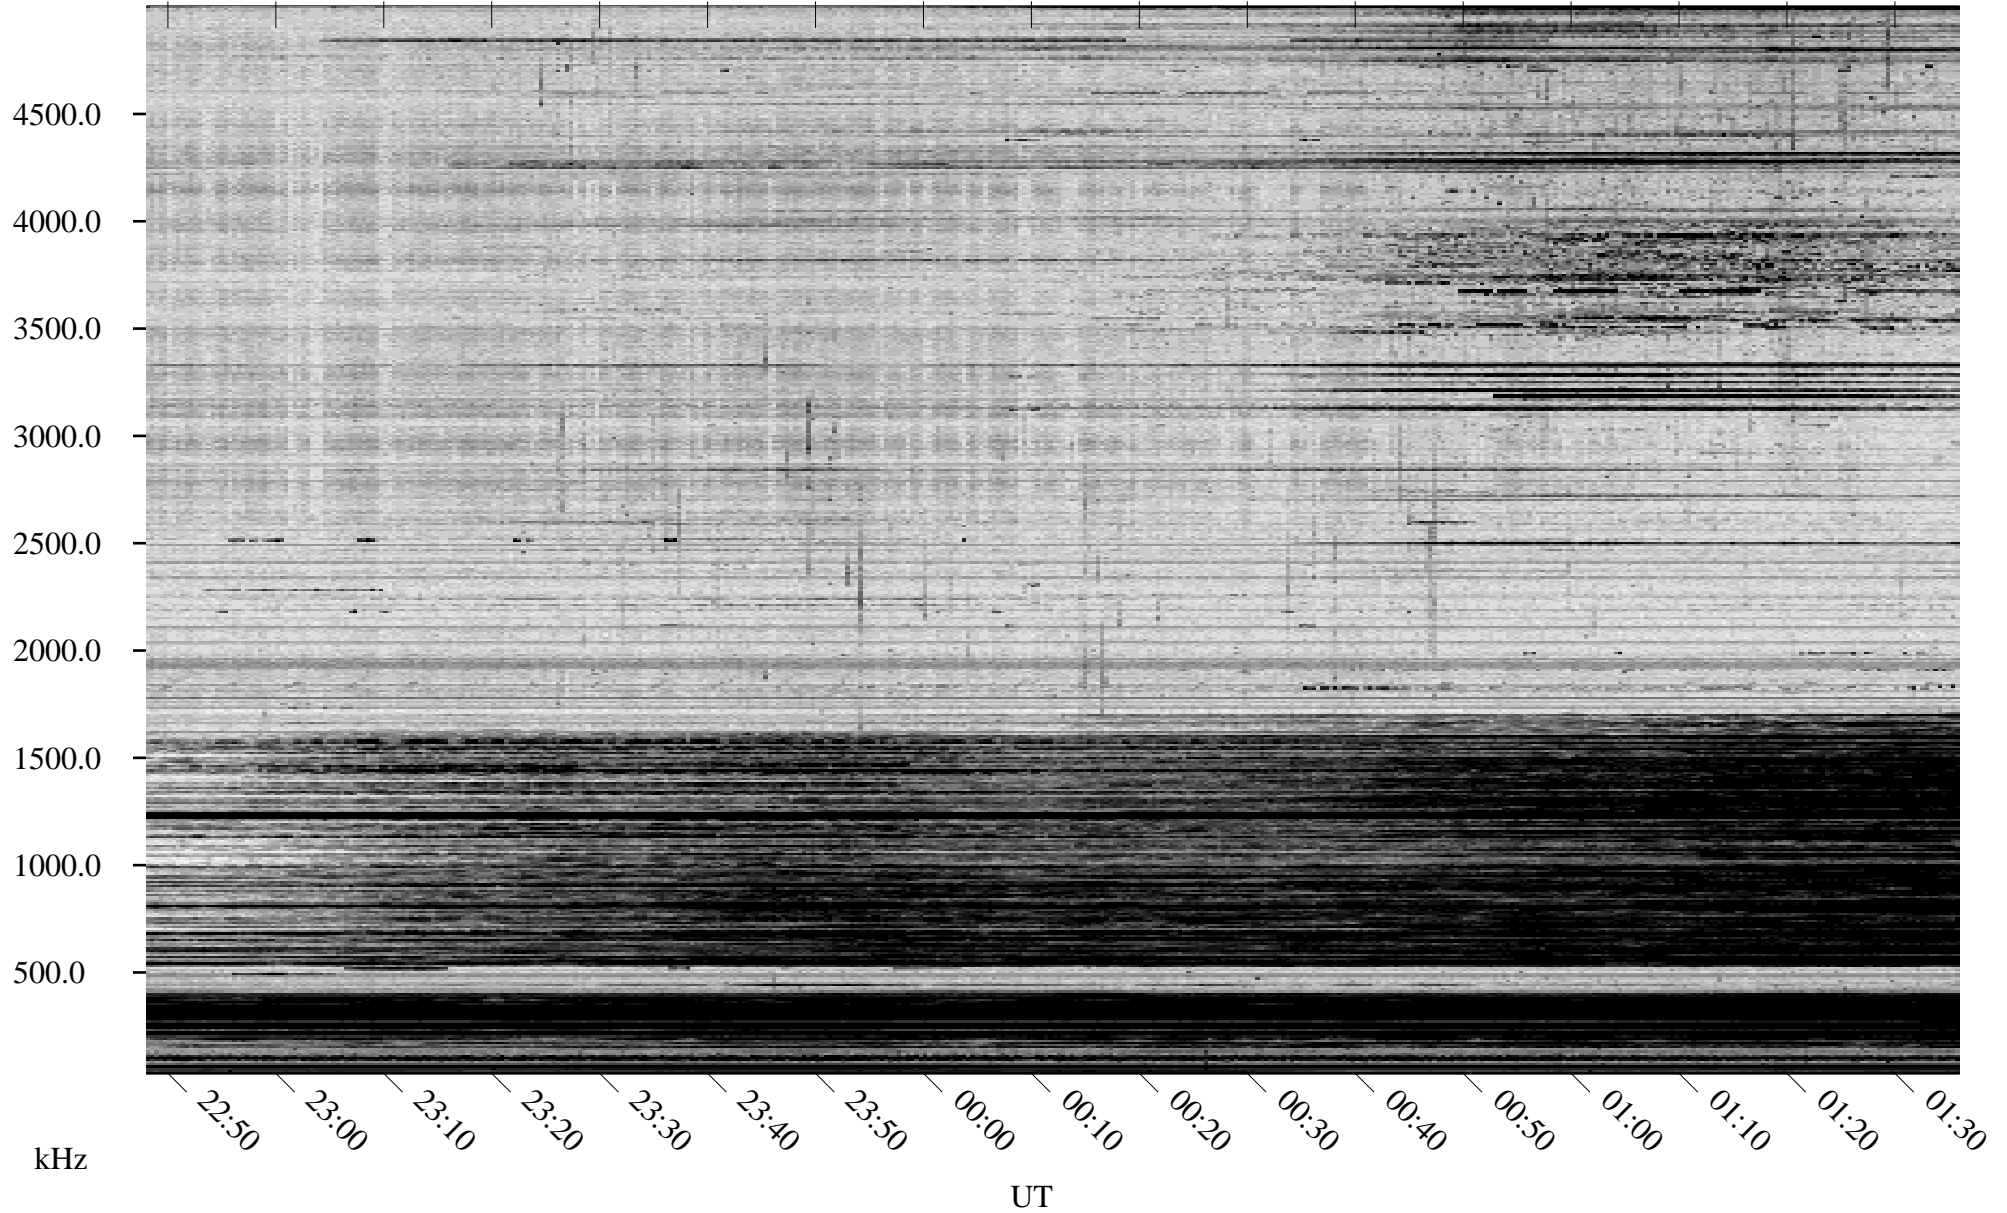

11/09/2008 Churchill, Manitoba

Linear Scale Black = 161 White = 15

ch08314l.r00SUm max_12

Page 1

11/09/2008 Churchill, Manitoba

Linear Scale Black = 161 White = 15

ch08314l.r00SUm max_12

Page 2

11/10/2008 Churchill, Manitoba

Linear Scale Black = 161 White = 15

ch08314l.r00SUm max_12

Page 3

11/10/2008 Churchill, Manitoba

Linear Scale Black = 161 White = 15

ch08314l.r00SUm max_12

Page 4

11/10/2008 Churchill, Manitoba

Linear Scale Black = 161 White = 15

ch08314l.r00SUm max_12

Page 5

11/10/2008 Churchill, Manitoba

Linear Scale Black = 161 White = 15

ch08314l.r00SUm max_12

Page 6

11/10/2008 Churchill, Manitoba

Linear Scale Black = 161 White = 15

ch08314l.r00SUm max_12

Page 7

11/10/2008 Churchill, Manitoba

Linear Scale Black = 161 White = 15

ch08314l.r00SUm max_12