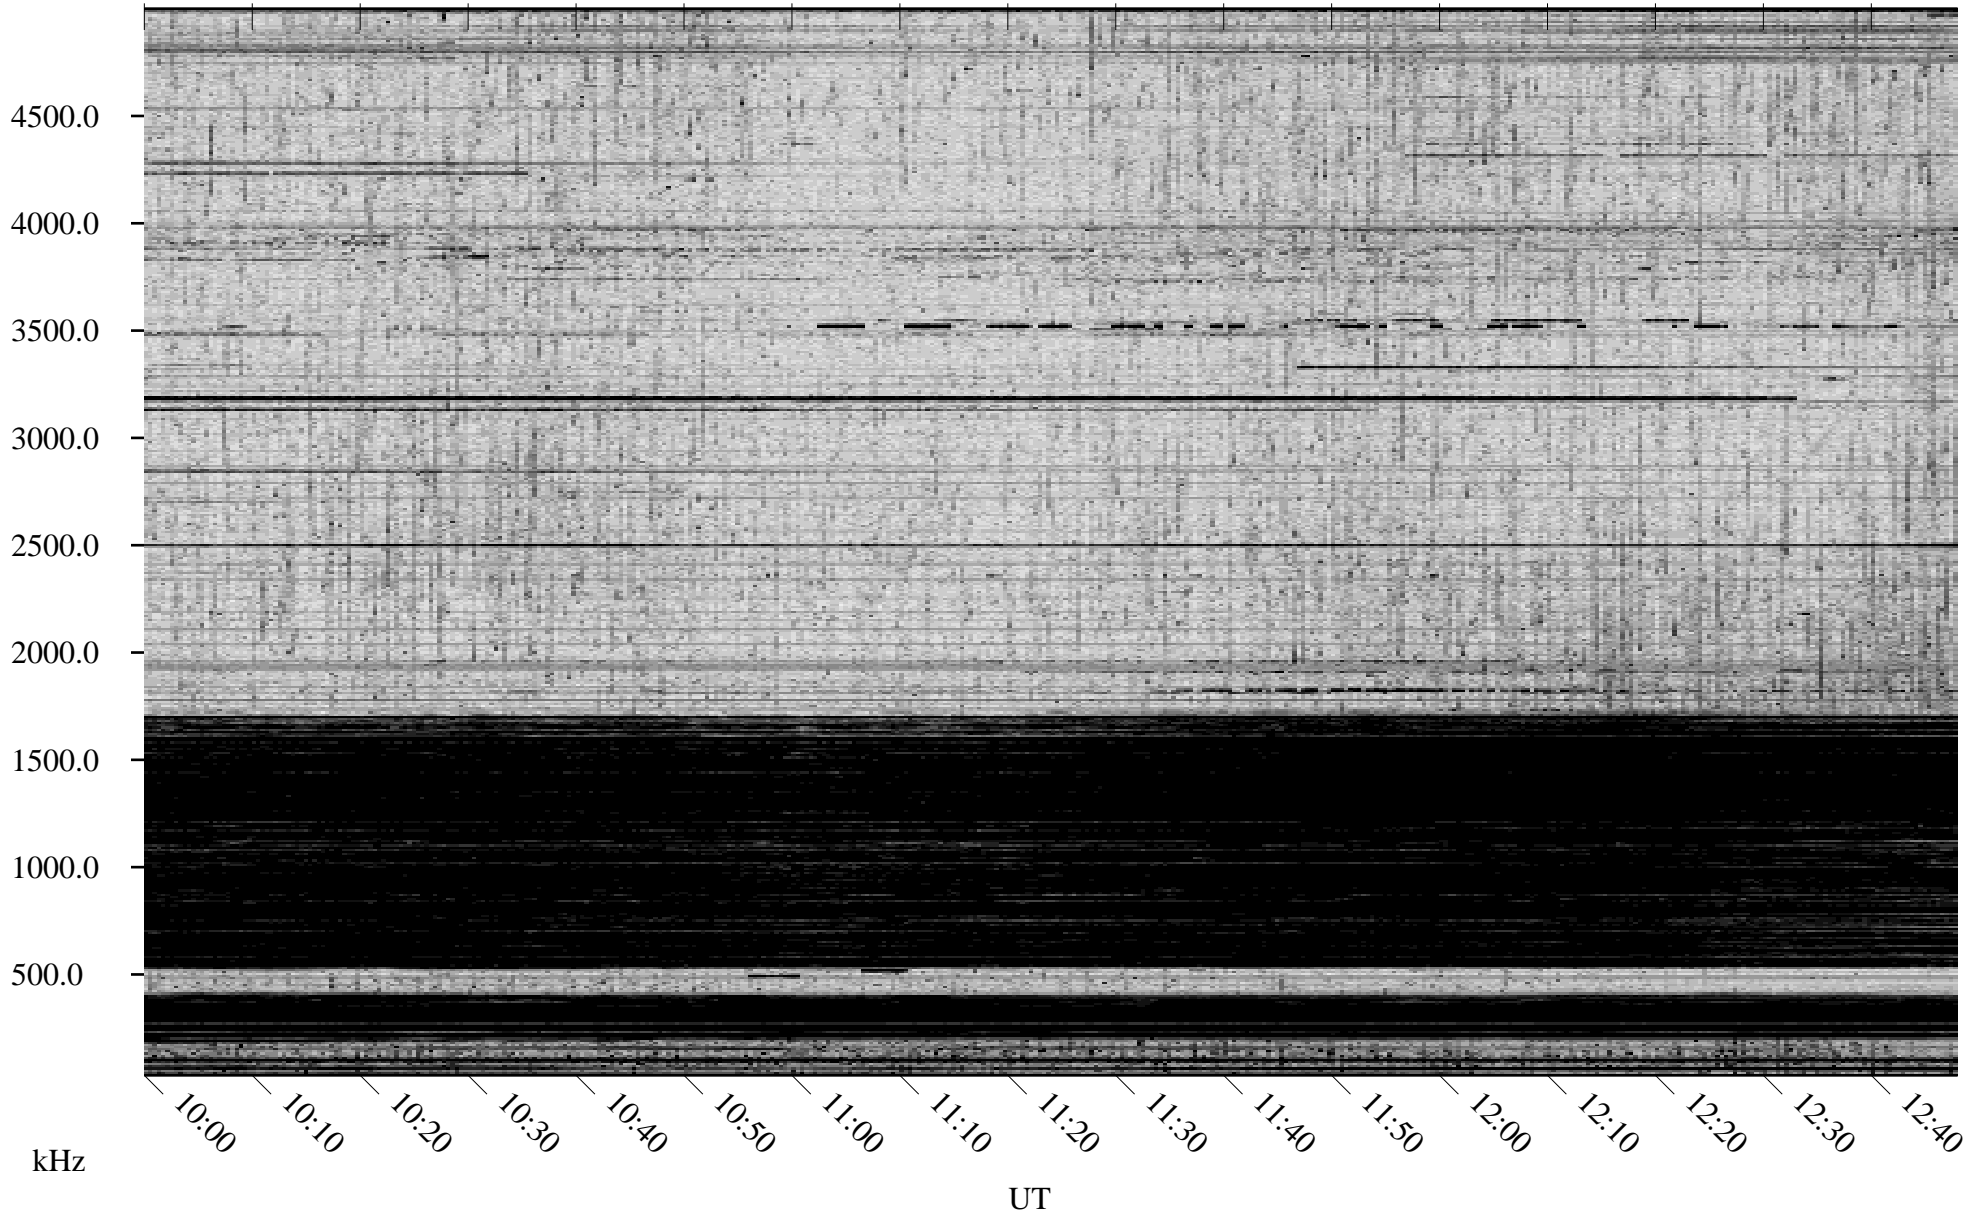

11/11/2008 Churchill, Manitoba

Linear Scale Black = 161 White = 15

ch083151.r00SUm max_12

Page 3

11/11/2008 Churchill, Manitoba

Linear Scale Black = 161 White = 15

ch083151.r00SUm max_12

Page 4

11/11/2008 Churchill, Manitoba

Linear Scale Black = 161 White = 15

ch083151.r00SUm max_12

Page 5

11/11/2008 Churchill, Manitoba

Linear Scale Black = 161 White = 15

ch08315l.r00SUm max_12

Page 6

11/11/2008 Churchill, Manitoba

Linear Scale Black = 161 White = 15

ch08315l.r00SUm max_12

Page 7

11/11/2008 Churchill, Manitoba

Linear Scale Black = 161 White = 15

ch083151.r00SUm max_12