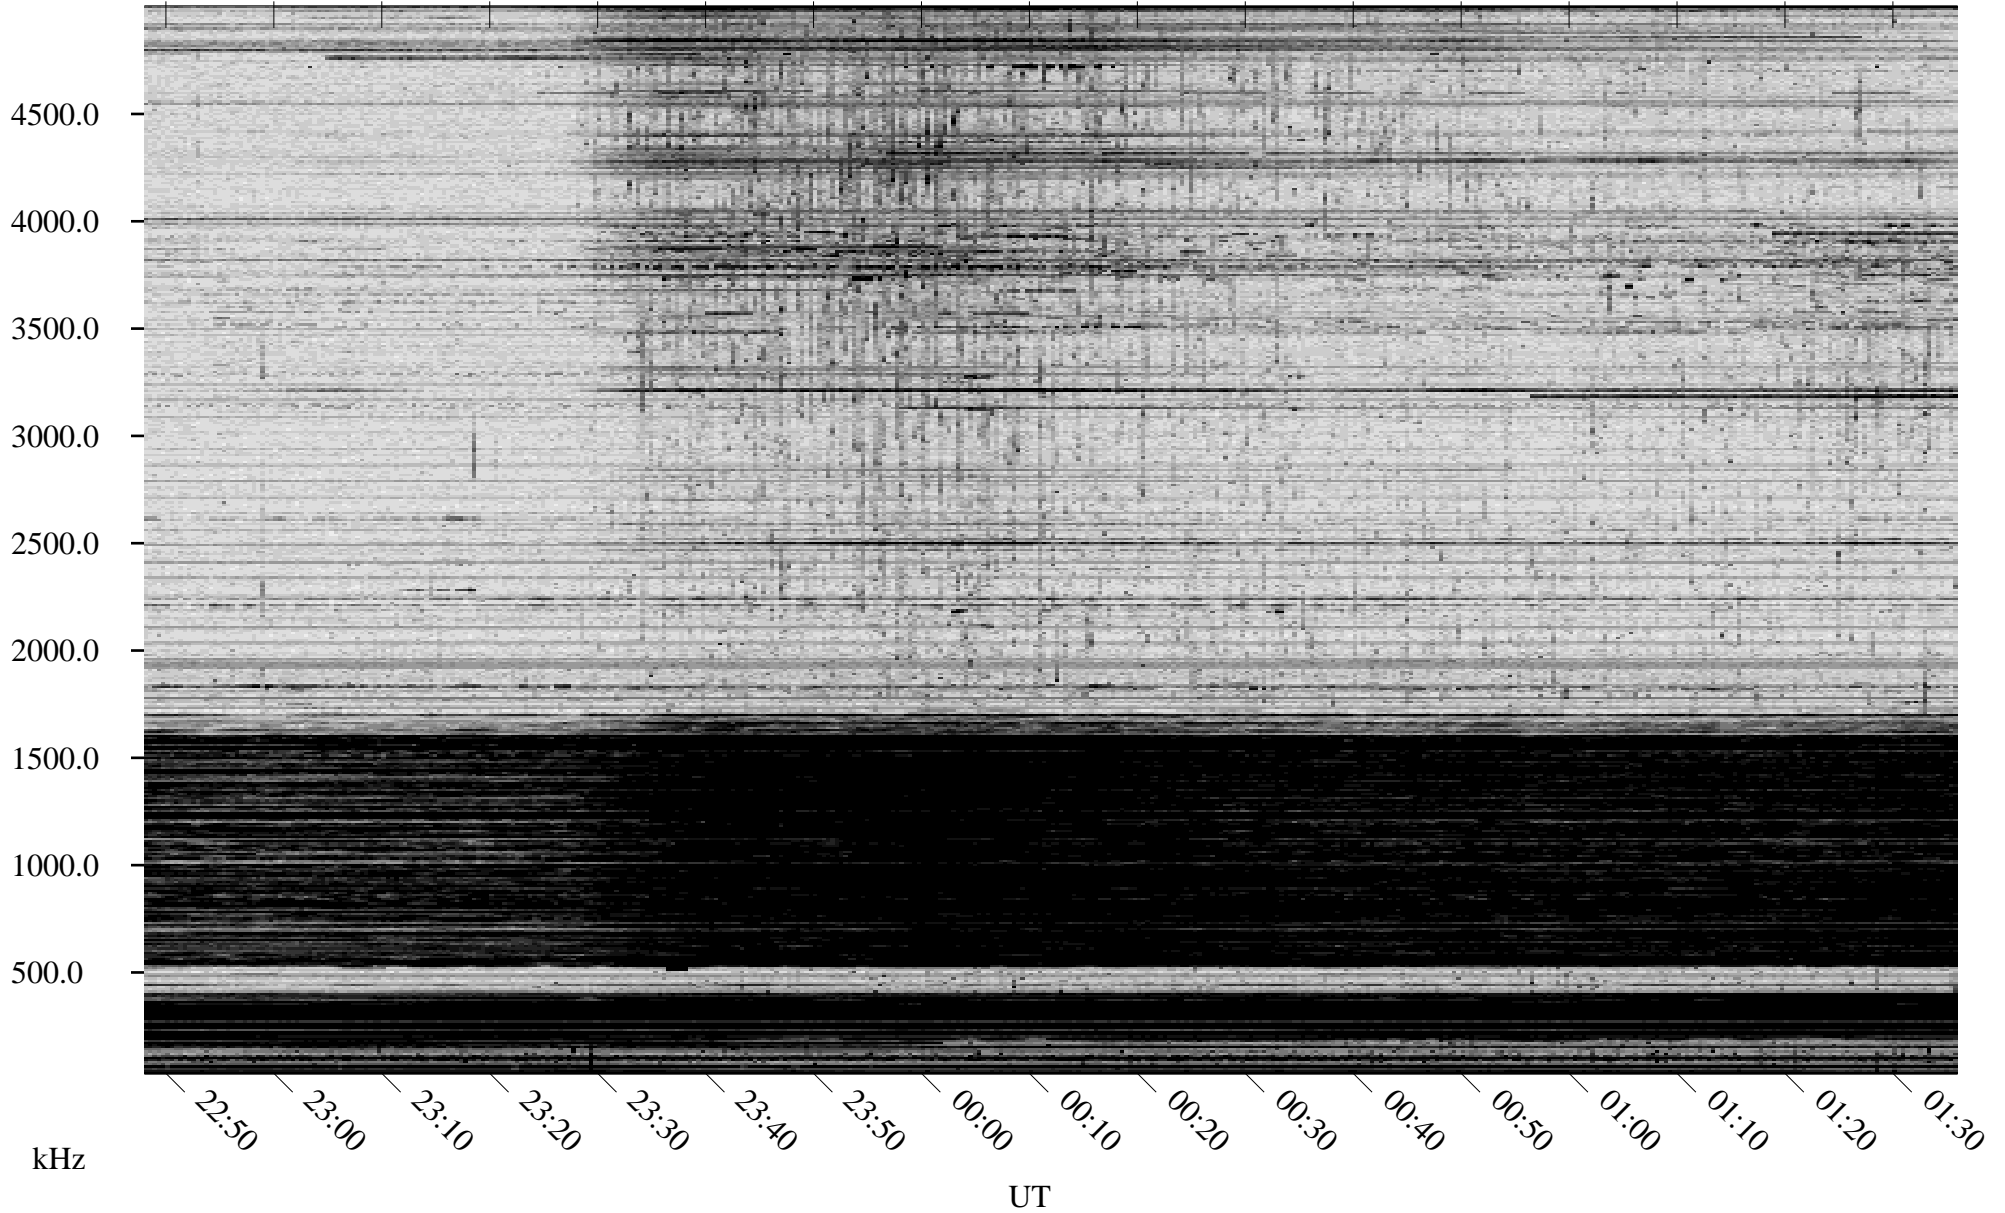

11/10/2008 Churchill, Manitoba

Linear Scale Black = 161 White = 15

ch08315l.r00SUm max_12

Page 1

11/10/2008 Churchill, Manitoba

Linear Scale Black = 161 White = 15

ch083151.r00SUm max_12

Page 2

11/11/2008 Churchill, Manitoba

Linear Scale Black = 161 White = 15

ch083151.r00SUm max_12

Page 3

11/11/2008 Churchill, Manitoba

Linear Scale Black = 161 White = 15

ch083151.r00SUm max_12

Page 4

11/11/2008 Churchill, Manitoba

Linear Scale Black = 161 White = 15

ch083151.r00SUm max_12

Page 5

11/11/2008 Churchill, Manitoba

Linear Scale Black = 161 White = 15

ch08315l.r00SUm max_12

Page 6

11/11/2008 Churchill, Manitoba

Linear Scale Black = 161 White = 15

ch08315l.r00SUm max_12

Page 7

11/11/2008 Churchill, Manitoba

Linear Scale Black = 161 White = 15

ch083151.r00SUm max_12