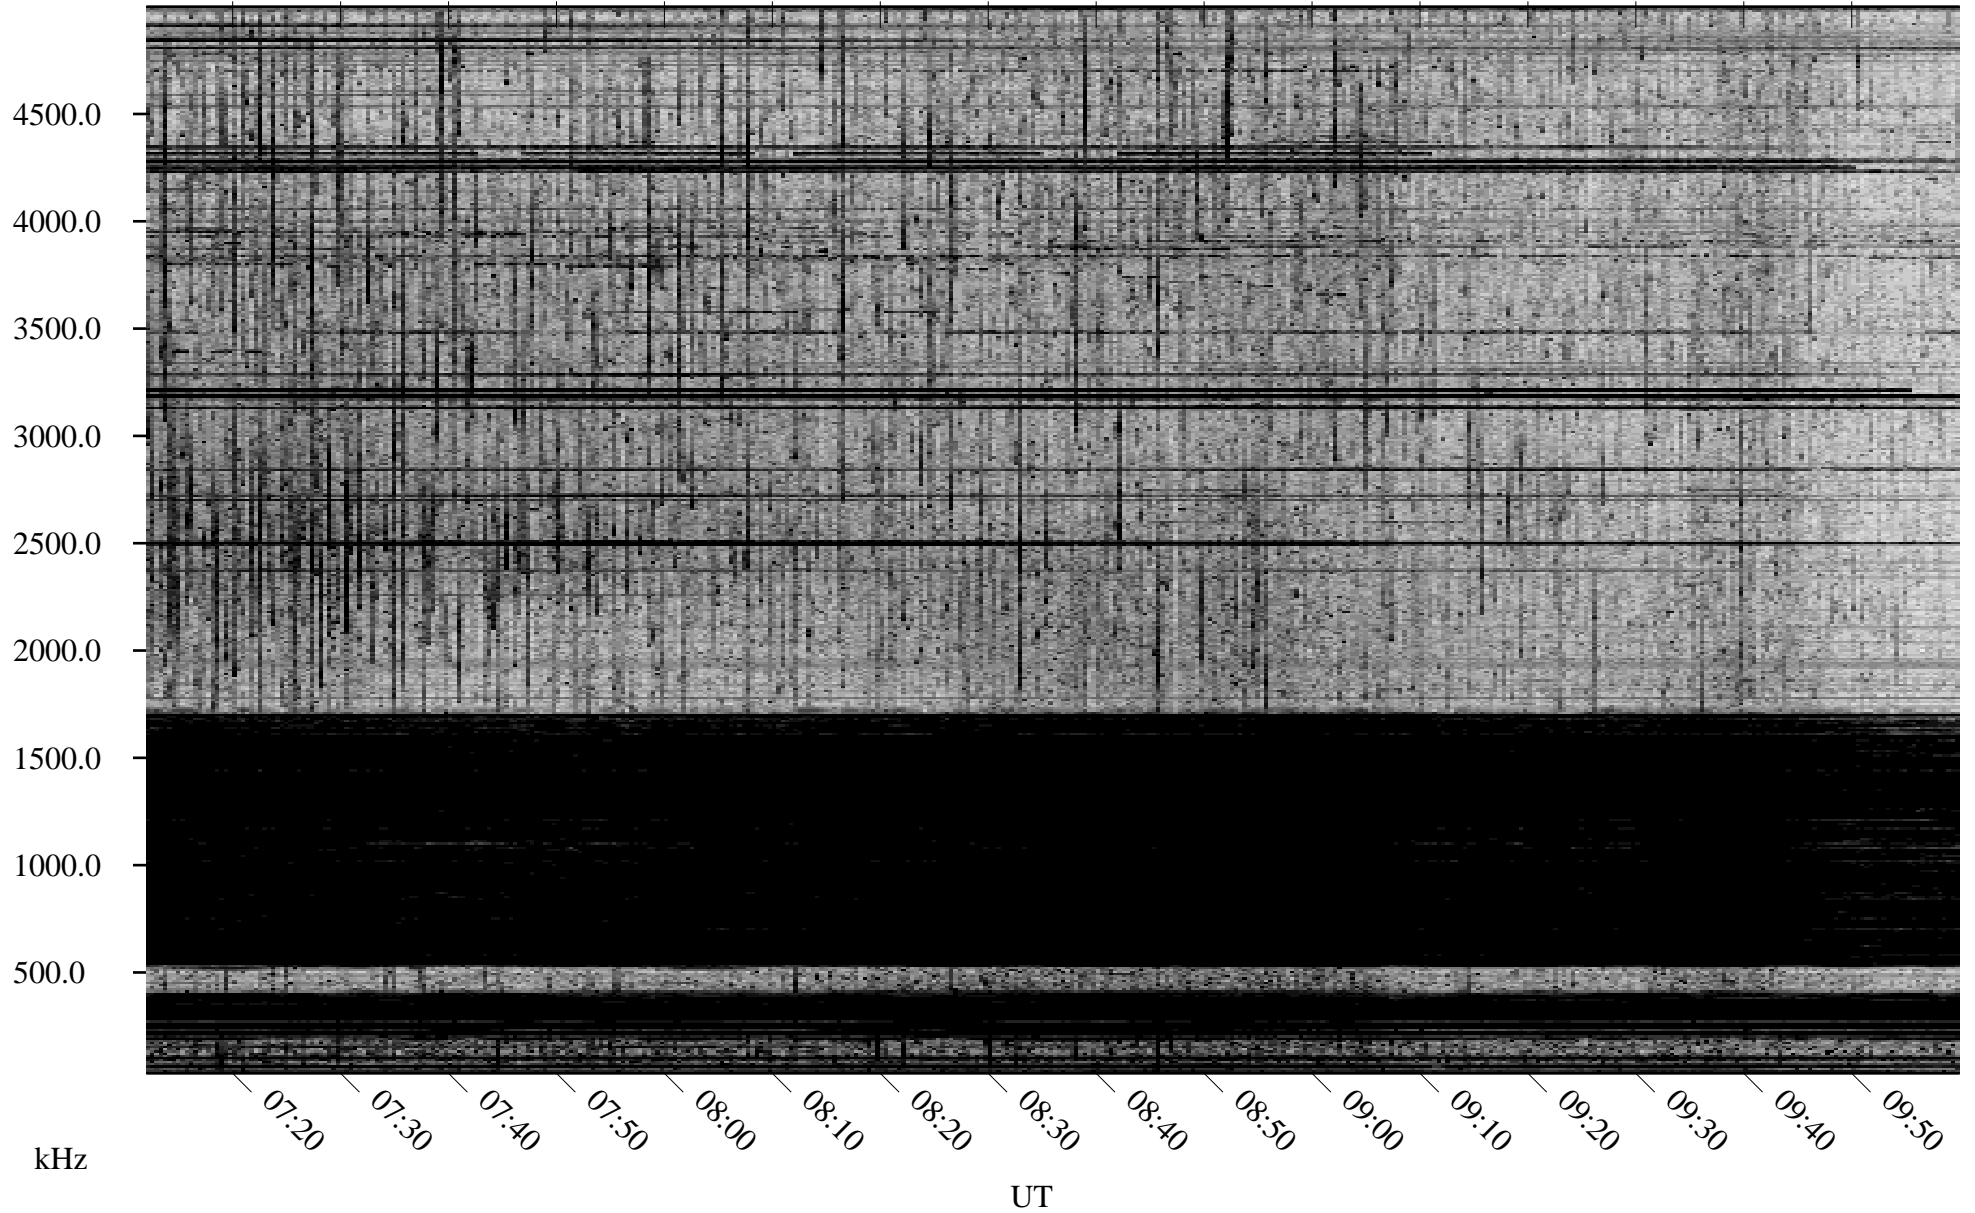

11/10/2008 Churchill, Manitoba

Linear Scale Black = 161 White = 15

ch08315l.r00SUm max_12

Page 1

11/10/2008 Churchill, Manitoba

Linear Scale Black = 161 White = 15

ch083151.r00SUm max_12

Page 2

11/11/2008 Churchill, Manitoba

Linear Scale Black = 161 White = 15

ch083151.r00SUm max_12

Page 3

11/11/2008 Churchill, Manitoba

Linear Scale Black = 161 White = 15

ch083151.r00SUm max_12

Page 4

11/11/2008 Churchill, Manitoba

Linear Scale Black = 161 White = 15

ch083151.r00SUm max_12

Page 5

11/11/2008 Churchill, Manitoba

Linear Scale Black = 161 White = 15

ch08315l.r00SUm max_12

Page 6

11/11/2008 Churchill, Manitoba

Linear Scale Black = 161 White = 15

ch08315l.r00SUm max_12

Page 7

11/11/2008 Churchill, Manitoba

Linear Scale Black = 161 White = 15

ch083151.r00SUm max_12