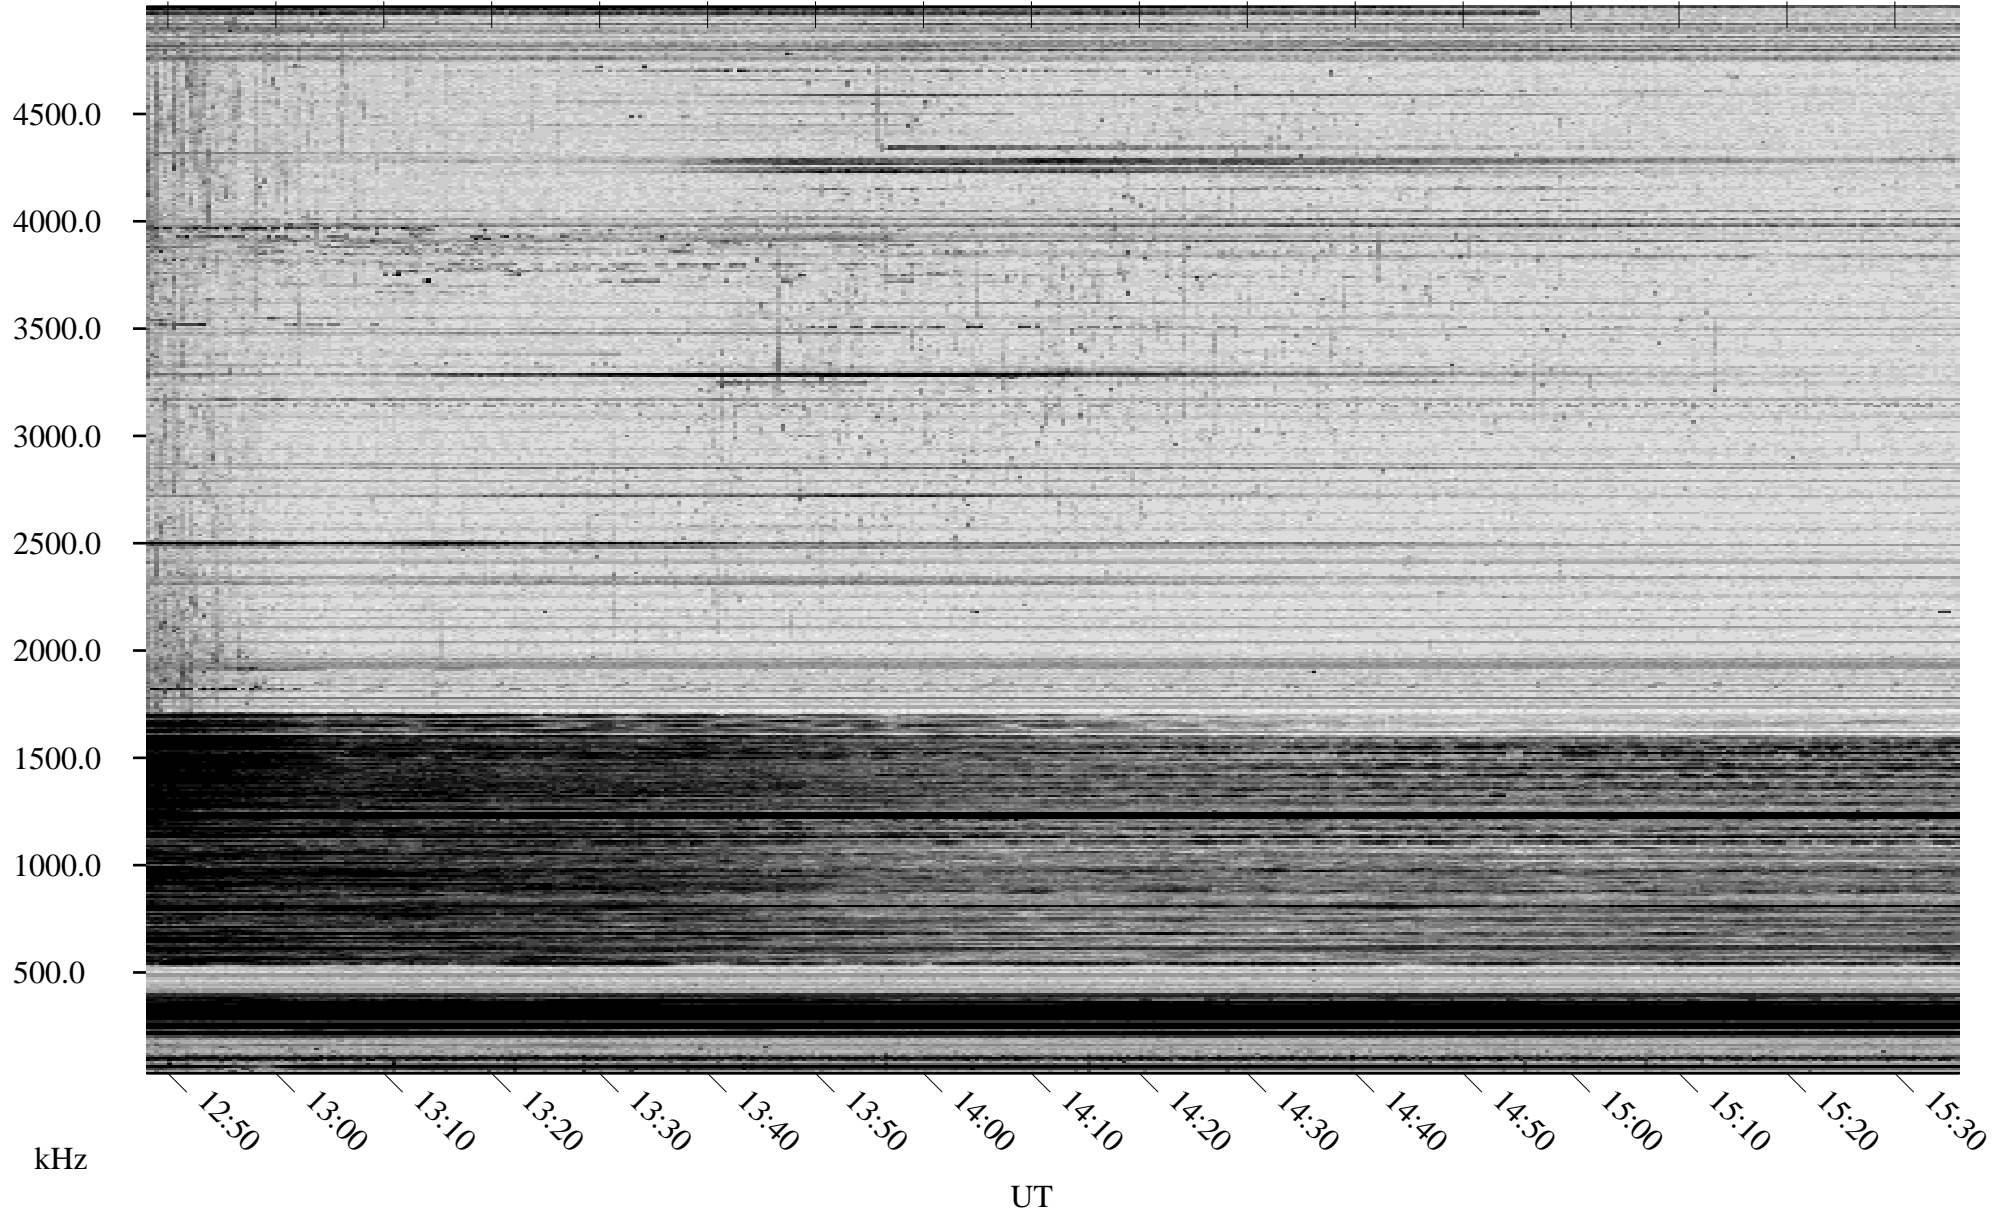

11/11/2008 Churchill, Manitoba

Linear Scale Black = 161 White = 15

ch083151.r00SUm max_12

Page 3

11/11/2008 Churchill, Manitoba

Linear Scale Black = 161 White = 15

ch083151.r00SUm max_12

Page 4

11/11/2008 Churchill, Manitoba

Linear Scale Black = 161 White = 15

ch083151.r00SUm max_12

Page 5

11/11/2008 Churchill, Manitoba

Linear Scale Black = 161 White = 15

ch08315l.r00SUm max_12

Page 6

11/11/2008 Churchill, Manitoba

Linear Scale Black = 161 White = 15

ch08315l.r00SUm max_12

Page 7

11/11/2008 Churchill, Manitoba

Linear Scale Black = 161 White = 15

ch083151.r00SUm max_12