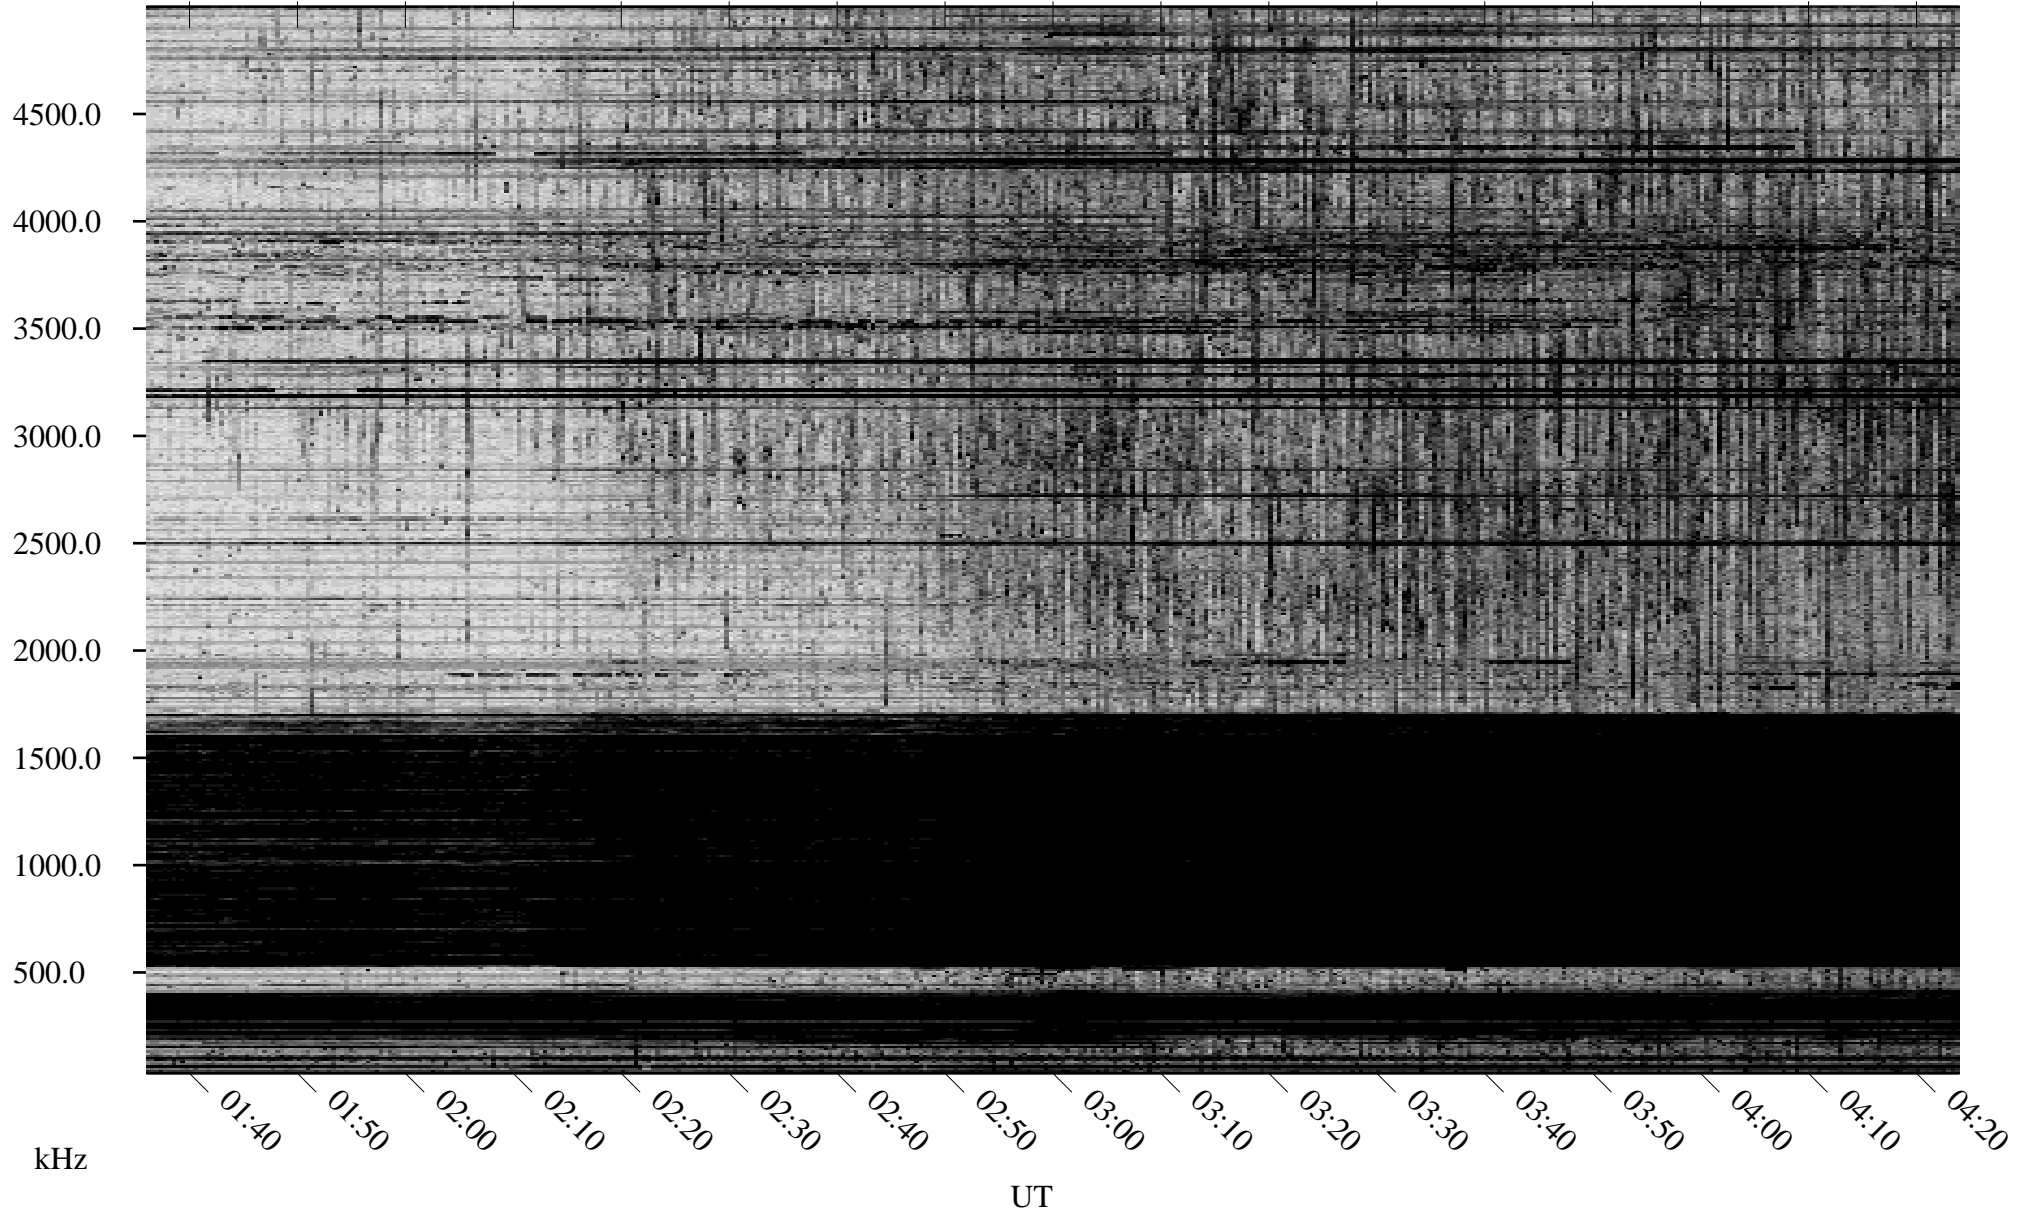

11/10/2008 Churchill, Manitoba

Linear Scale Black = 161 White = 15

ch08315l.r00SUm max_12

Page 1

11/10/2008 Churchill, Manitoba

Linear Scale Black = 161 White = 15

ch083151.r00SUm max_12

Page 2

11/11/2008 Churchill, Manitoba

Linear Scale Black = 161 White = 15

ch083151.r00SUm max_12

Page 3

11/11/2008 Churchill, Manitoba

Linear Scale Black = 161 White = 15

ch083151.r00SUm max_12

Page 4

11/11/2008 Churchill, Manitoba

Linear Scale Black = 161 White = 15

ch083151.r00SUm max_12

Page 5

11/11/2008 Churchill, Manitoba

Linear Scale Black = 161 White = 15

ch08315l.r00SUm max_12

Page 6

11/11/2008 Churchill, Manitoba

Linear Scale Black = 161 White = 15

ch08315l.r00SUm max_12

Page 7

11/11/2008 Churchill, Manitoba

Linear Scale Black = 161 White = 15

ch083151.r00SUm max_12