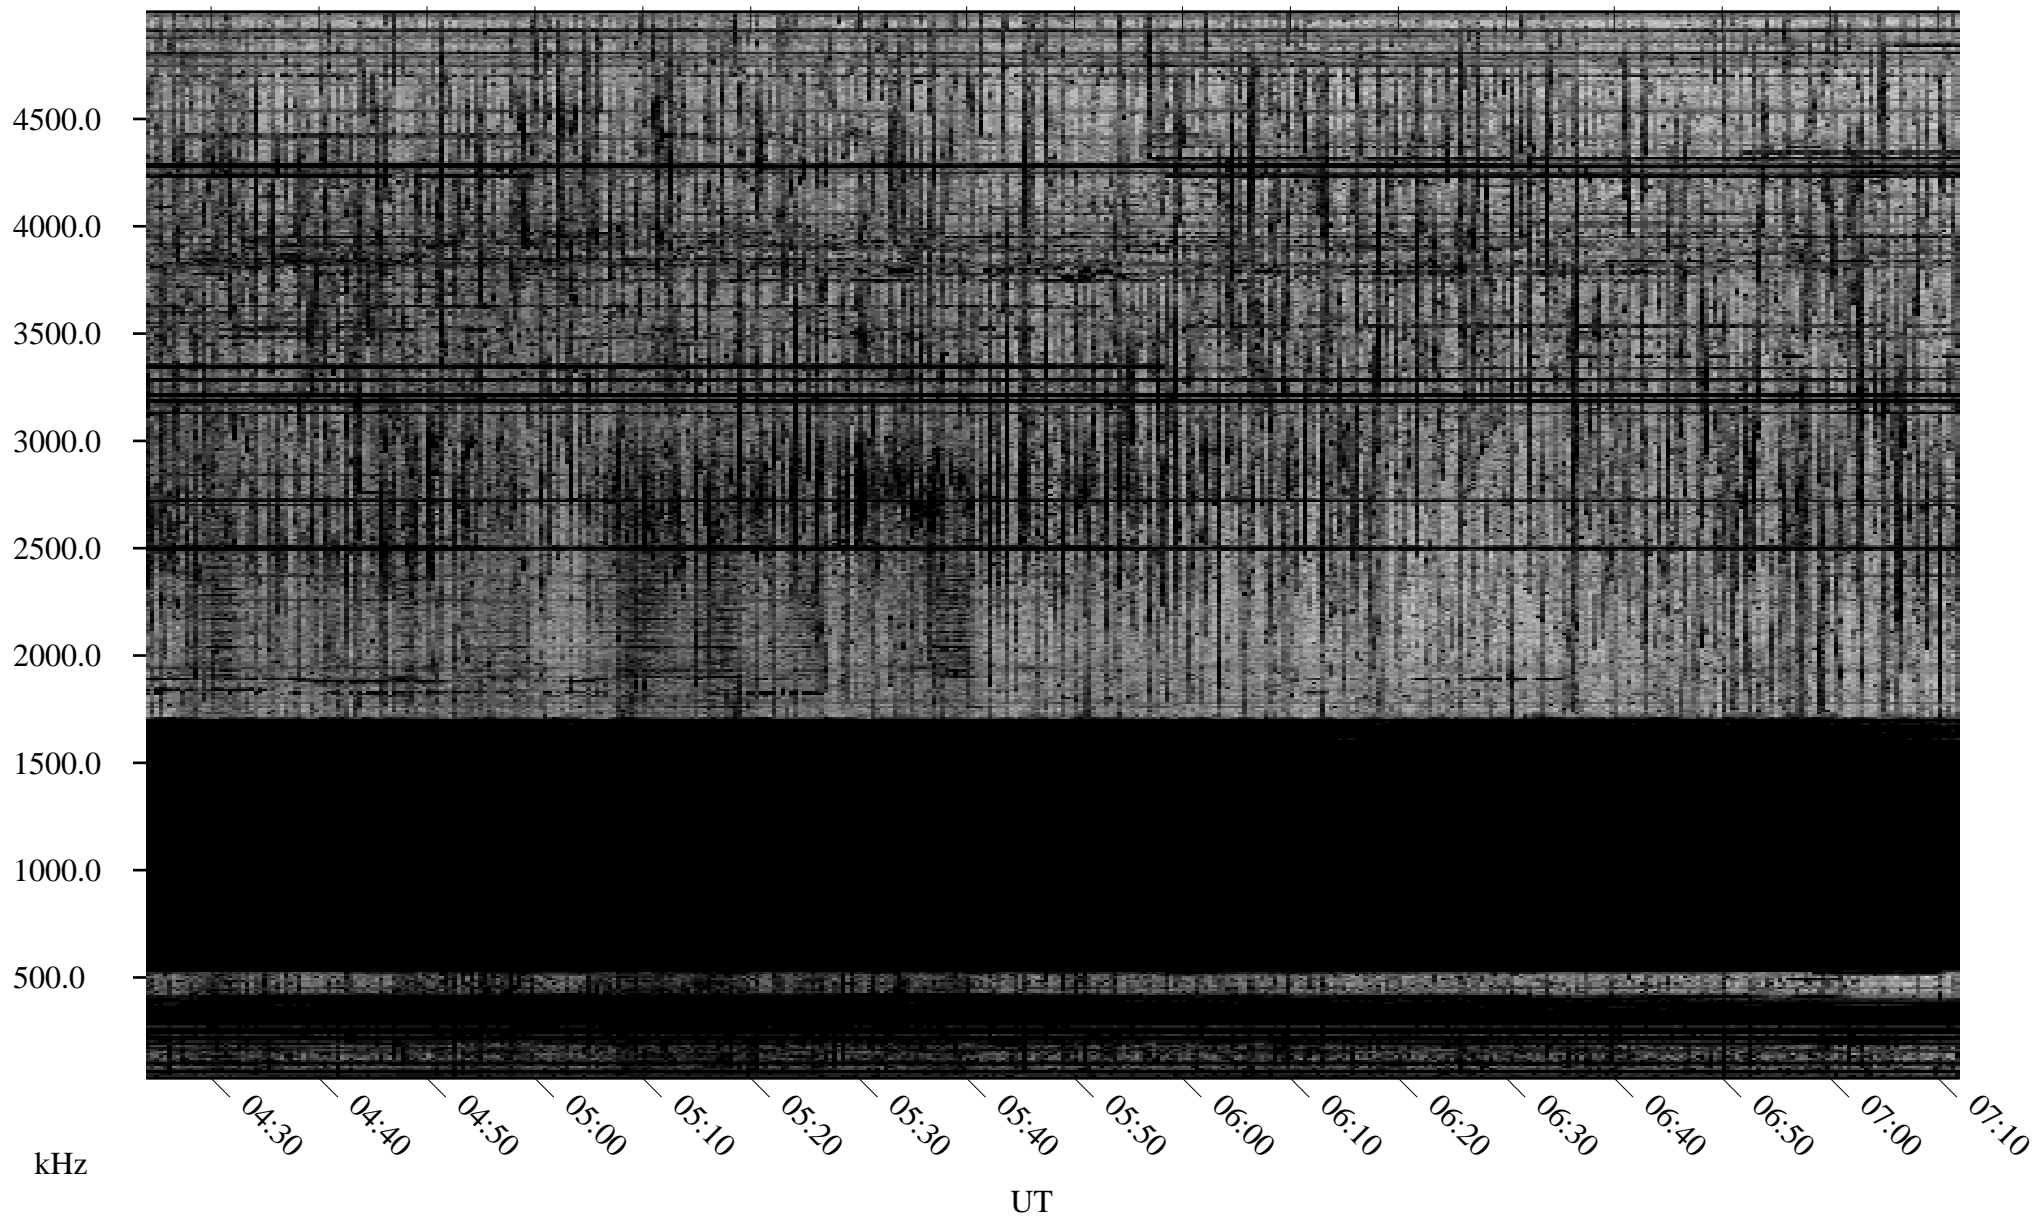

11/10/2008 Churchill, Manitoba

Linear Scale Black = 161 White = 15

ch08315l.r00SUm max_12

Page 1

11/10/2008 Churchill, Manitoba

Linear Scale Black = 161 White = 15

ch083151.r00SUm max_12

Page 2

11/11/2008 Churchill, Manitoba

Linear Scale Black = 161 White = 15

ch083151.r00SUm max_12

Page 3

11/11/2008 Churchill, Manitoba

Linear Scale Black = 161 White = 15

ch083151.r00SUm max_12

Page 4

11/11/2008 Churchill, Manitoba

Linear Scale Black = 161 White = 15

ch083151.r00SUm max_12

Page 5

11/11/2008 Churchill, Manitoba

Linear Scale Black = 161 White = 15

ch08315l.r00SUm max_12

Page 6

11/11/2008 Churchill, Manitoba

Linear Scale Black = 161 White = 15

ch08315l.r00SUm max_12

Page 7

11/11/2008 Churchill, Manitoba

Linear Scale Black = 161 White = 15

ch083151.r00SUm max_12