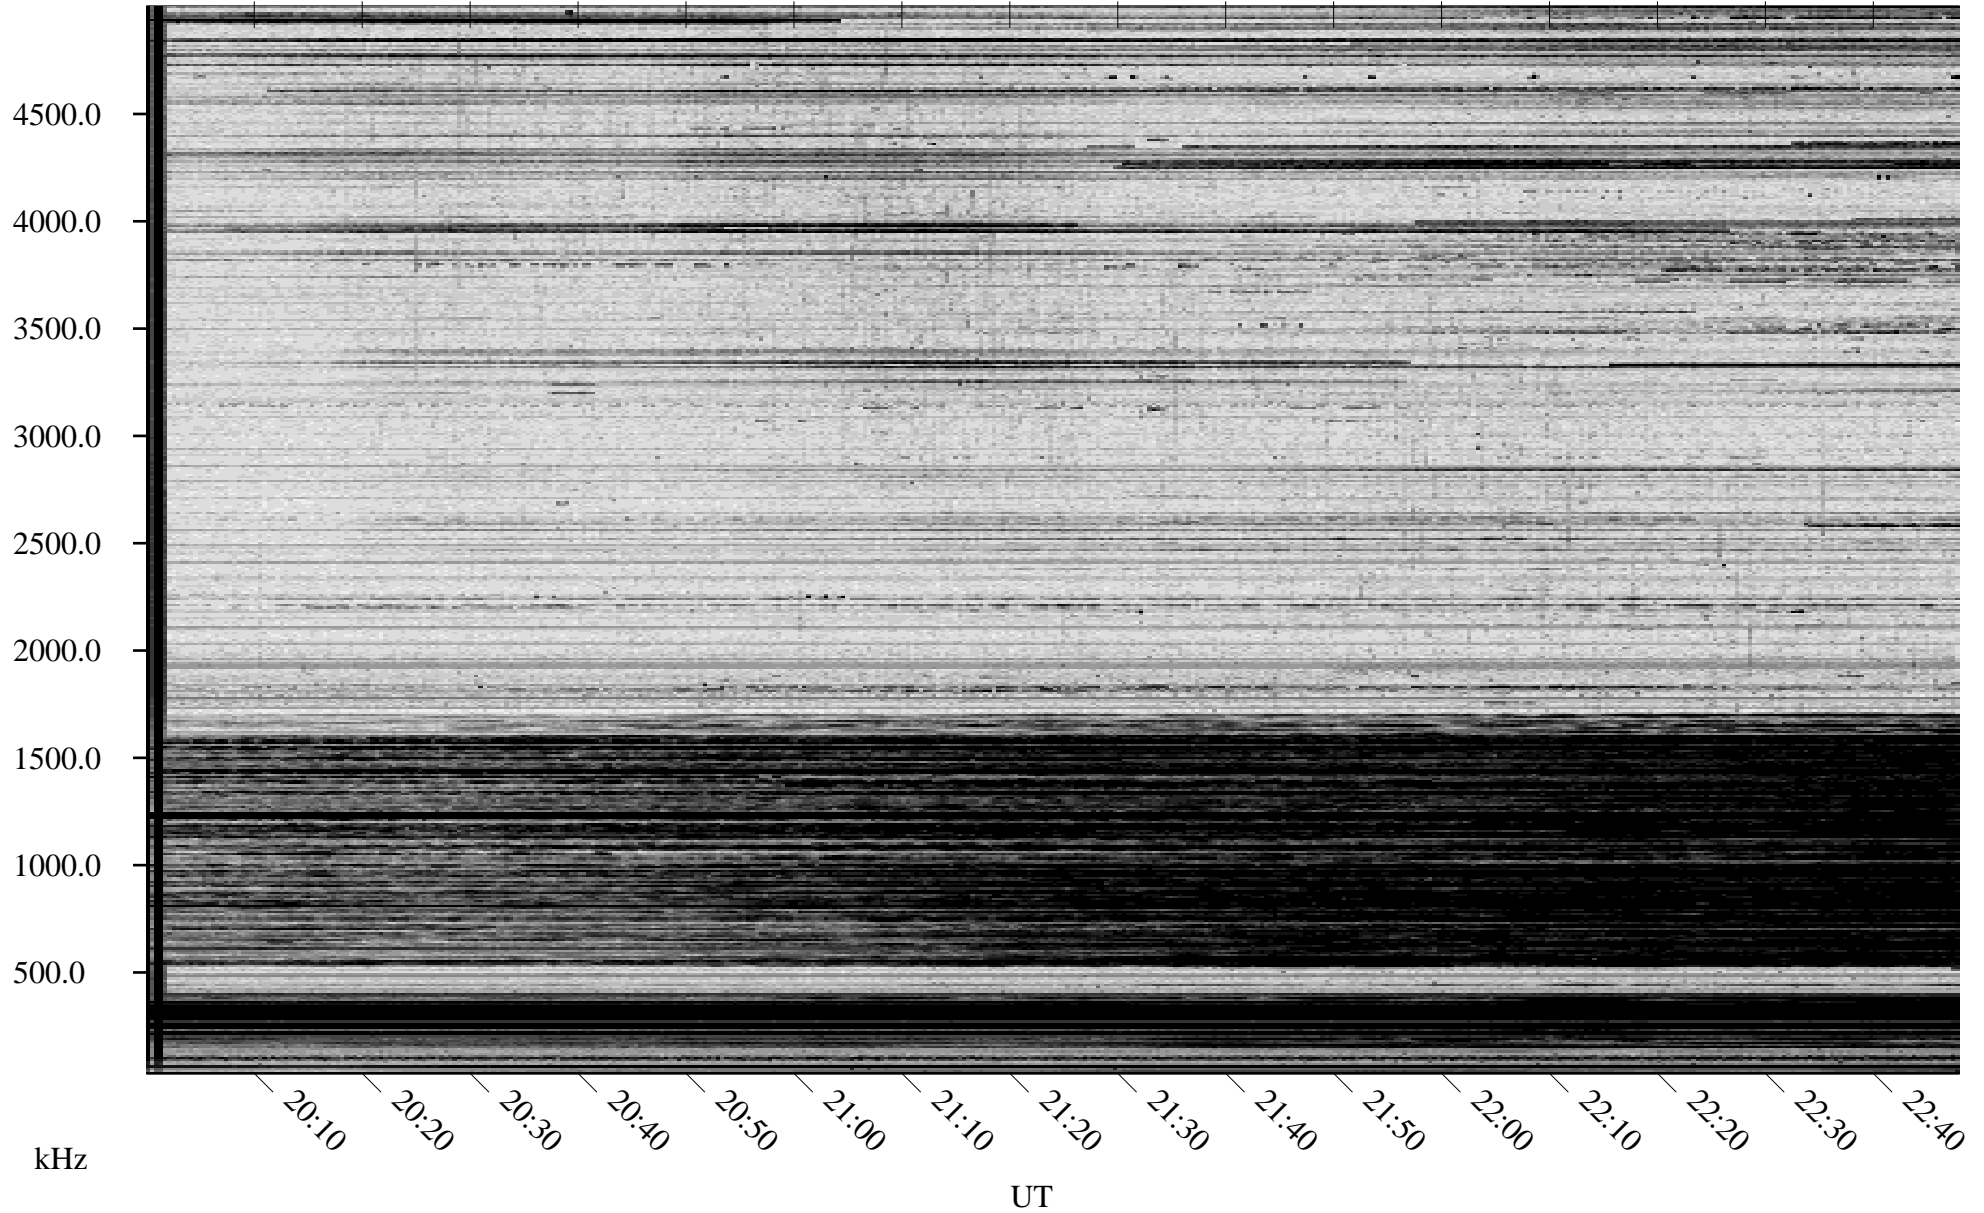

# 11/12/2008 Churchill, Manitoba

Linear Scale    Black = 161    White = 15

ch08317l.r00SUm max\_12

Page 1

# 11/12/2008 Churchill, Manitoba

Linear Scale    Black = 161    White = 15

ch08317l.r00SUm max\_12

Page 2

# 11/13/2008 Churchill, Manitoba

Linear Scale    Black = 161    White = 15

ch08317l.r00SUm max\_12

Page 3

# 11/13/2008 Churchill, Manitoba

Linear Scale    Black = 161    White = 15

ch08317l.r00SUm max\_12

Page 4