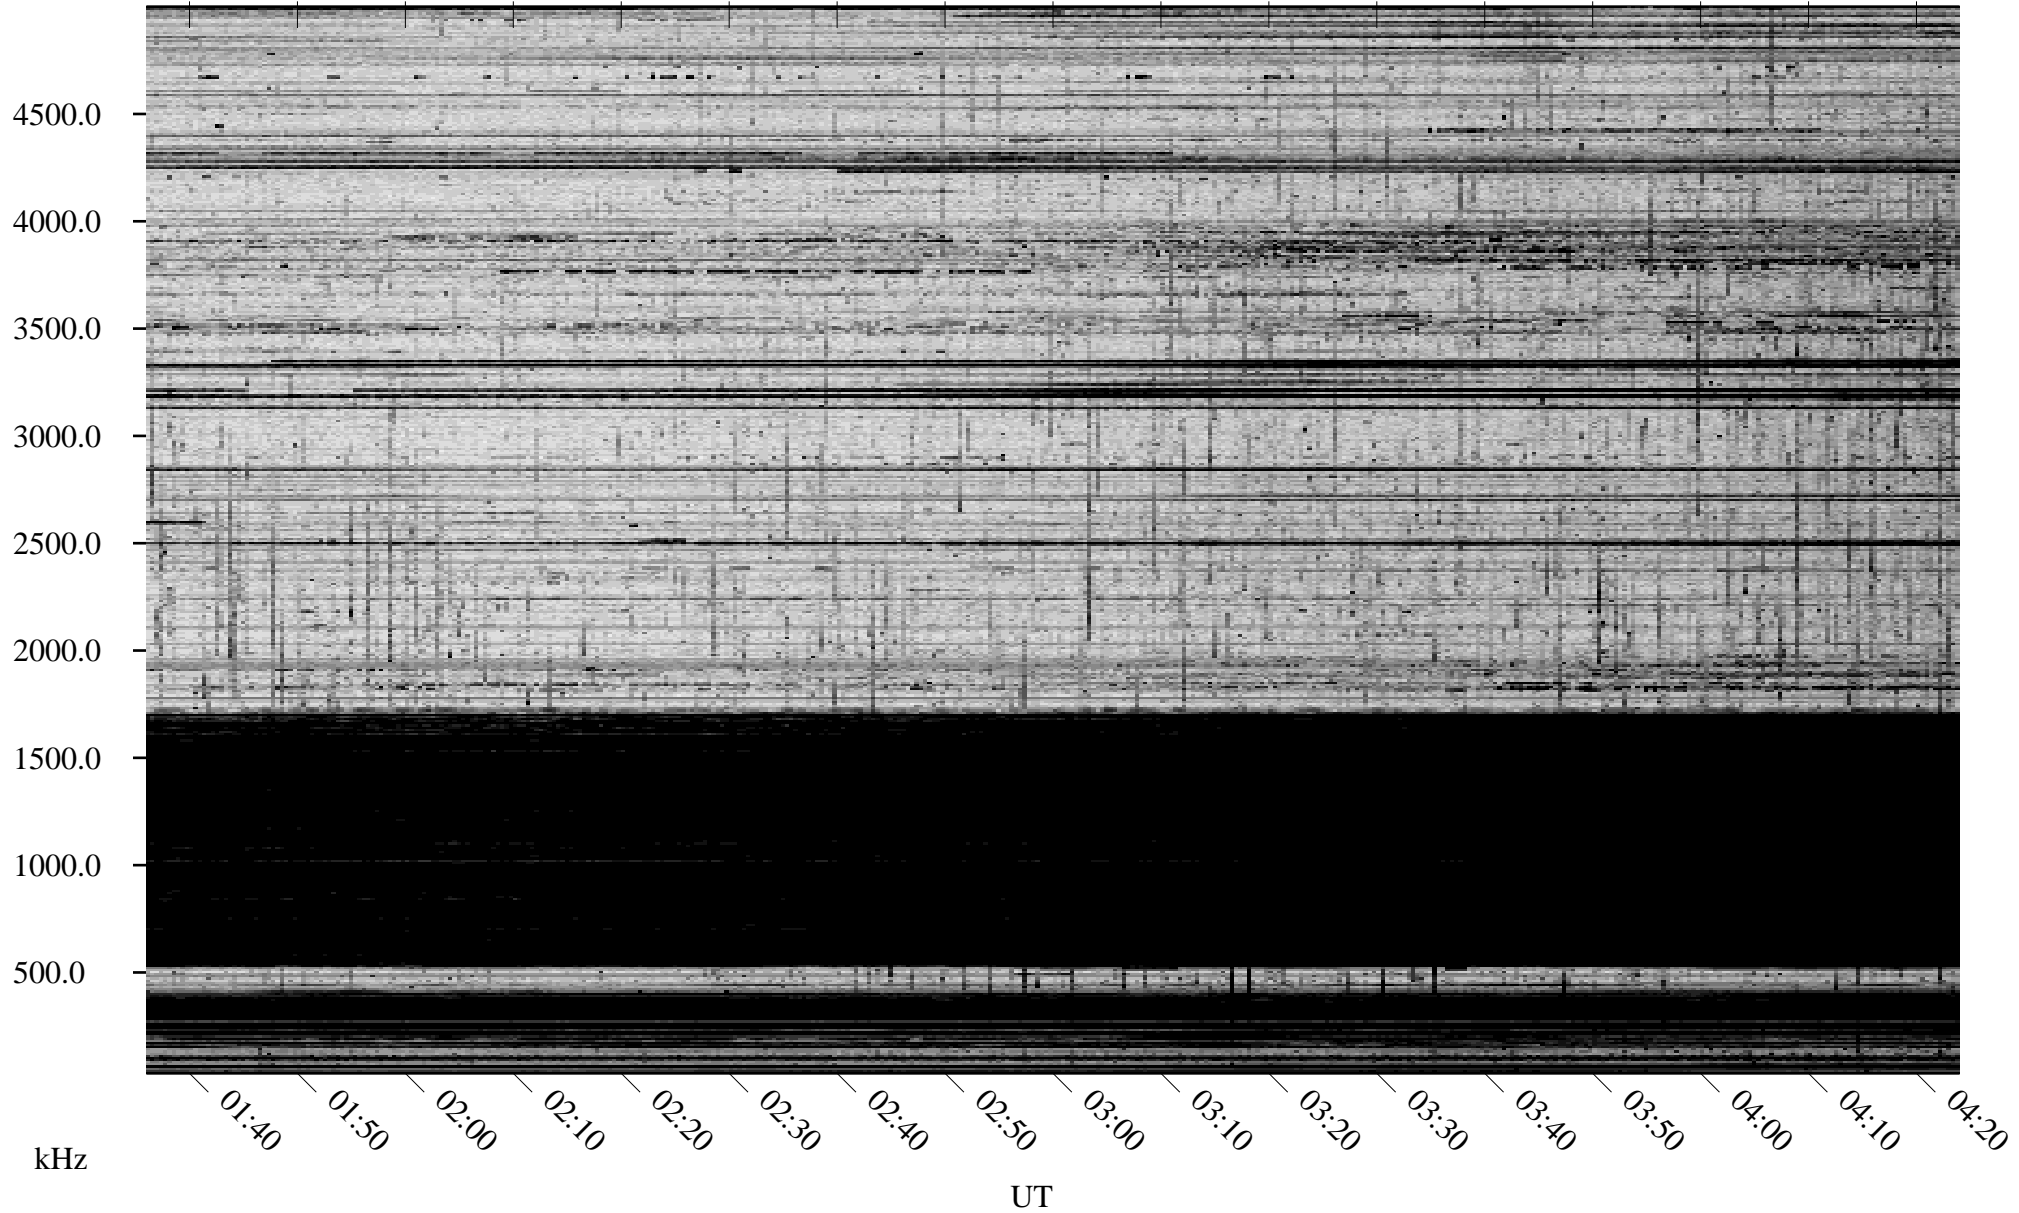

# 11/12/2008 Churchill, Manitoba

Linear Scale    Black = 161    White = 15

ch08317l.r00SUm max\_12

Page 1

# 11/12/2008 Churchill, Manitoba

Linear Scale    Black = 161    White = 15

ch08317l.r00SUm max\_12

Page 2

# 11/13/2008 Churchill, Manitoba

Linear Scale    Black = 161    White = 15

ch08317l.r00SUm max\_12

Page 3

# 11/13/2008 Churchill, Manitoba

Linear Scale    Black = 161    White = 15

ch08317l.r00SUm max\_12

Page 4