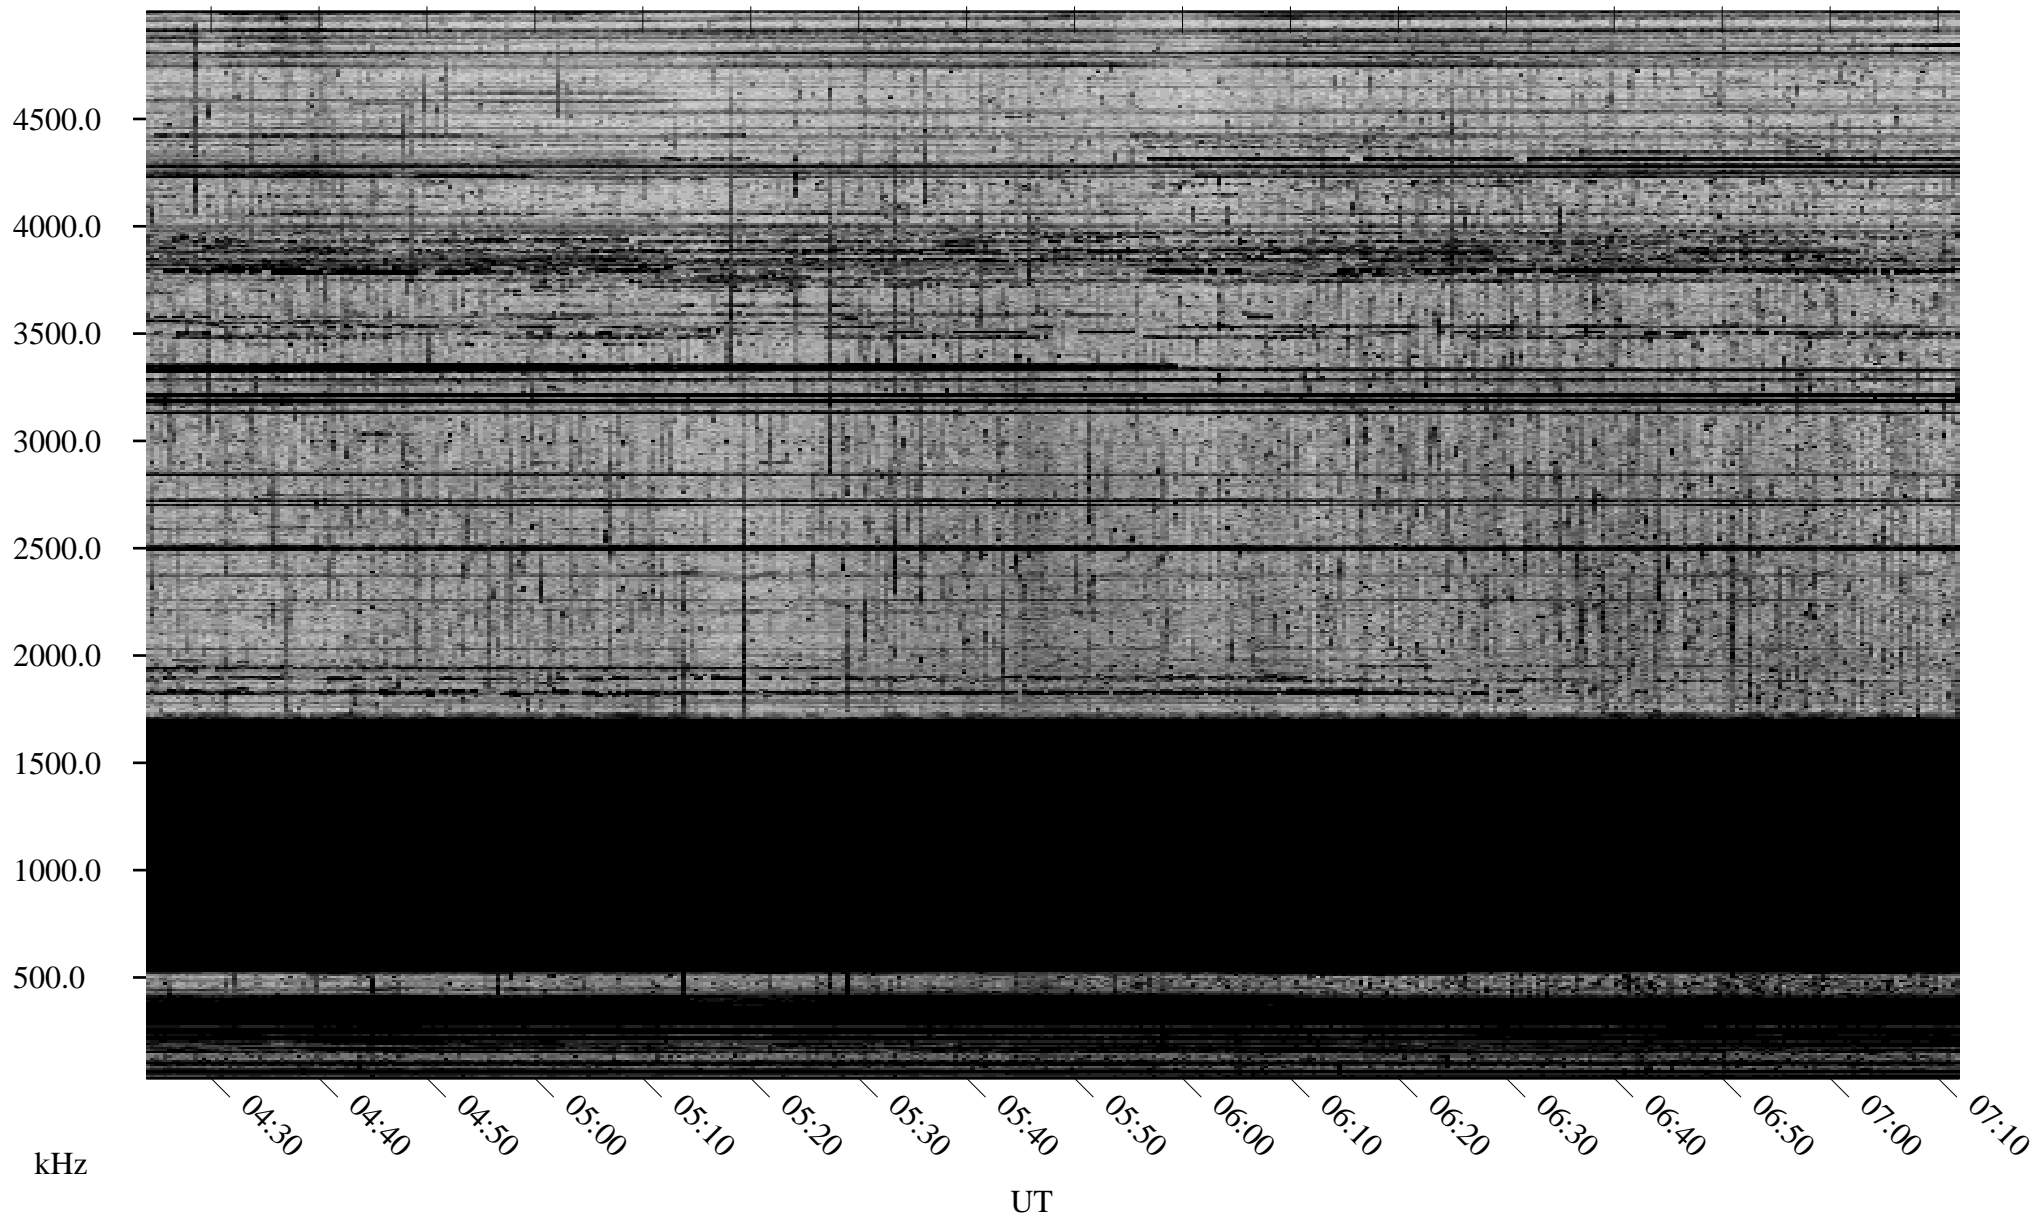

# 11/12/2008 Churchill, Manitoba

Linear Scale    Black = 161    White = 15

ch08317l.r00SUm max\_12

Page 1

# 11/13/2008 Churchill, Manitoba

Linear Scale    Black = 161    White = 15

ch08317l.r00SUm max\_12

Page 3

# 11/13/2008 Churchill, Manitoba

Linear Scale    Black = 161    White = 15

ch08317l.r00SUm max\_12

Page 4

# 11/13/2008 Churchill, Manitoba

Linear Scale    Black = 161    White = 15

ch08317l.r00SUm max\_12

Page 5