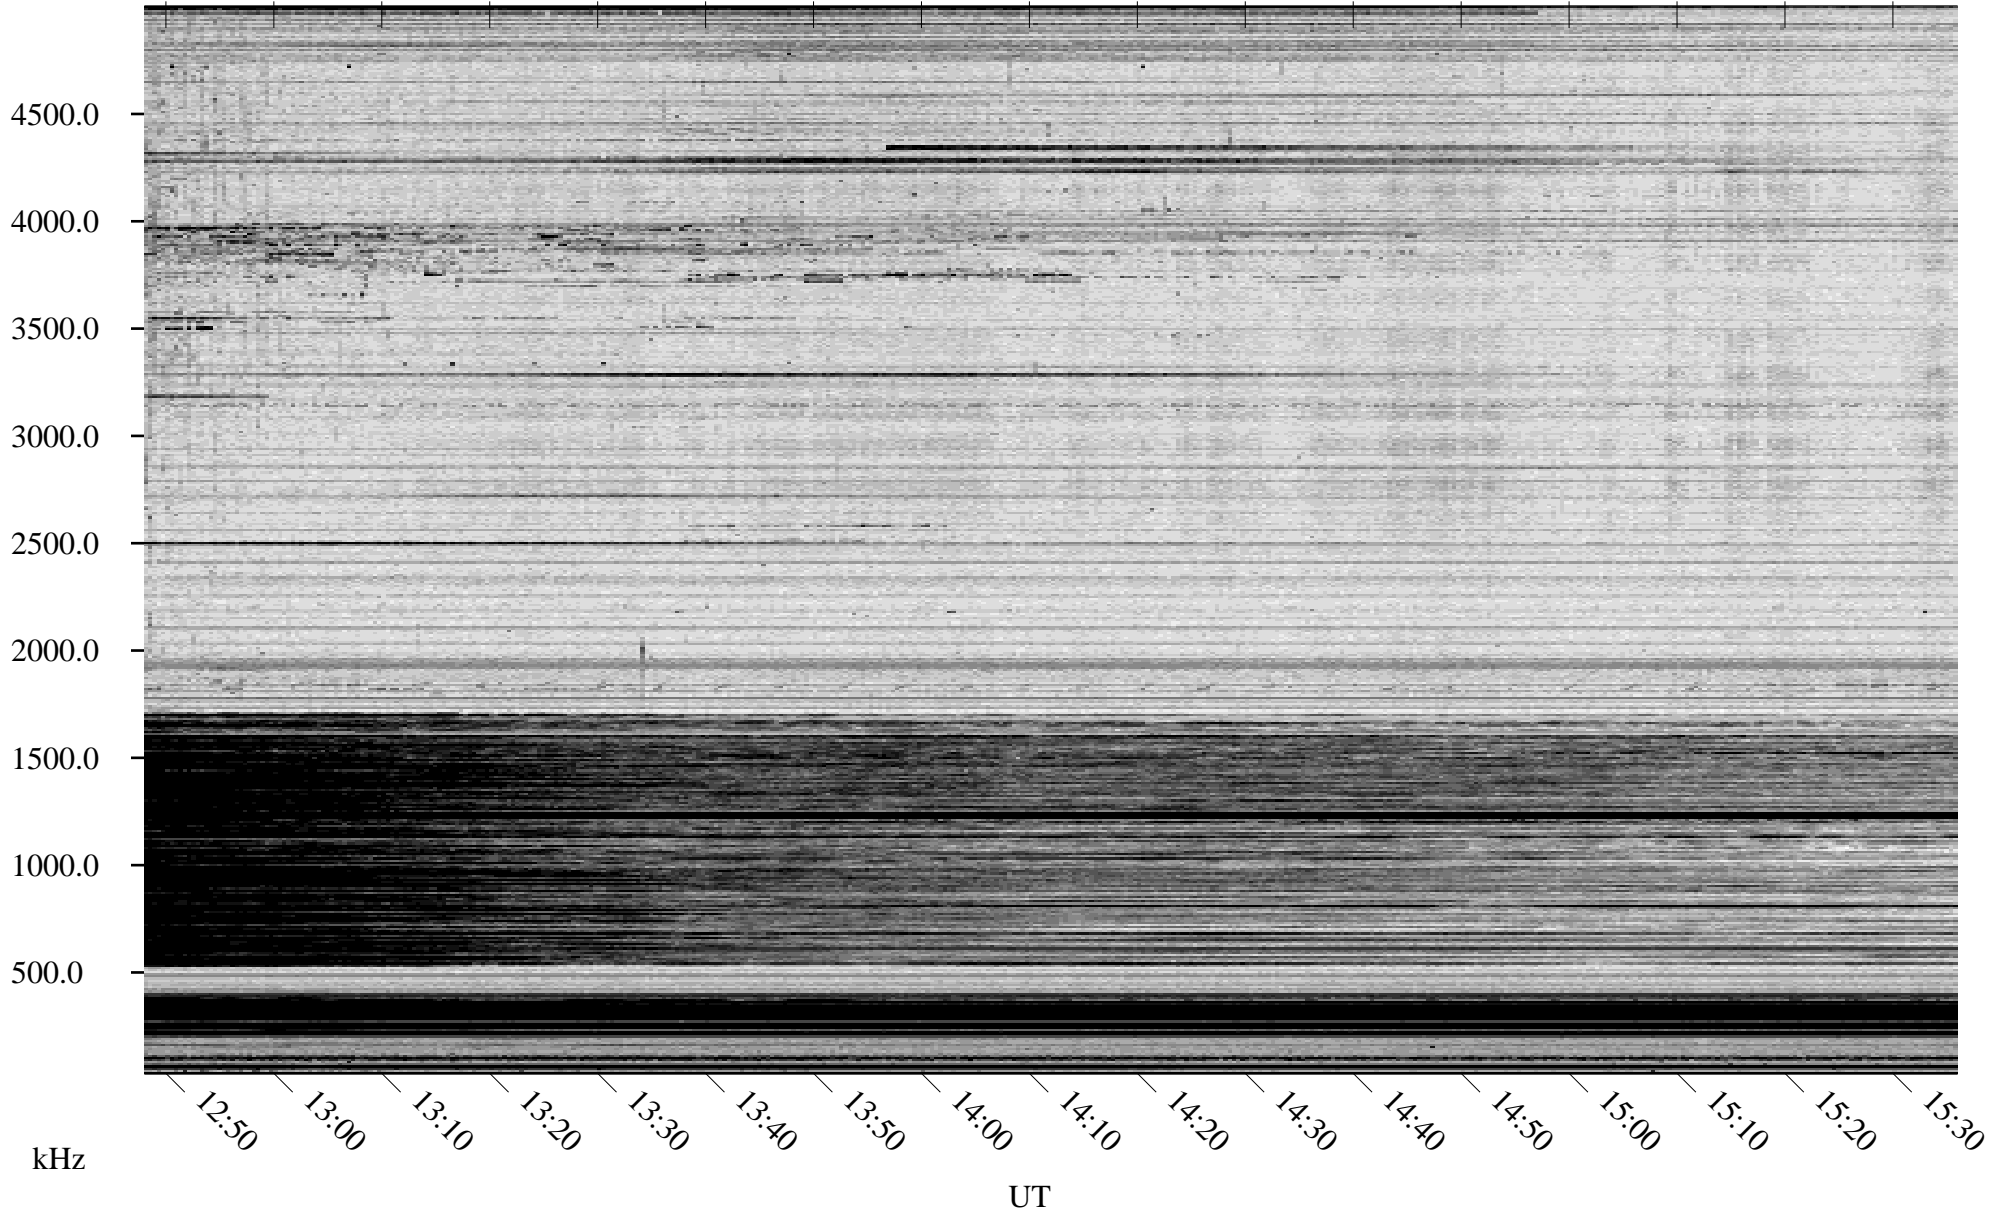

# 11/13/2008 Churchill, Manitoba

Linear Scale    Black = 161    White = 15

ch08317l.r00SUm max\_12

Page 6

# 11/13/2008 Churchill, Manitoba

Linear Scale    Black = 161    White = 15

ch08317l.r00SUm max\_12

Page 7

# 11/13/2008 Churchill, Manitoba

Linear Scale    Black = 161    White = 15

ch08317l.r00SUm max\_12

Page 8