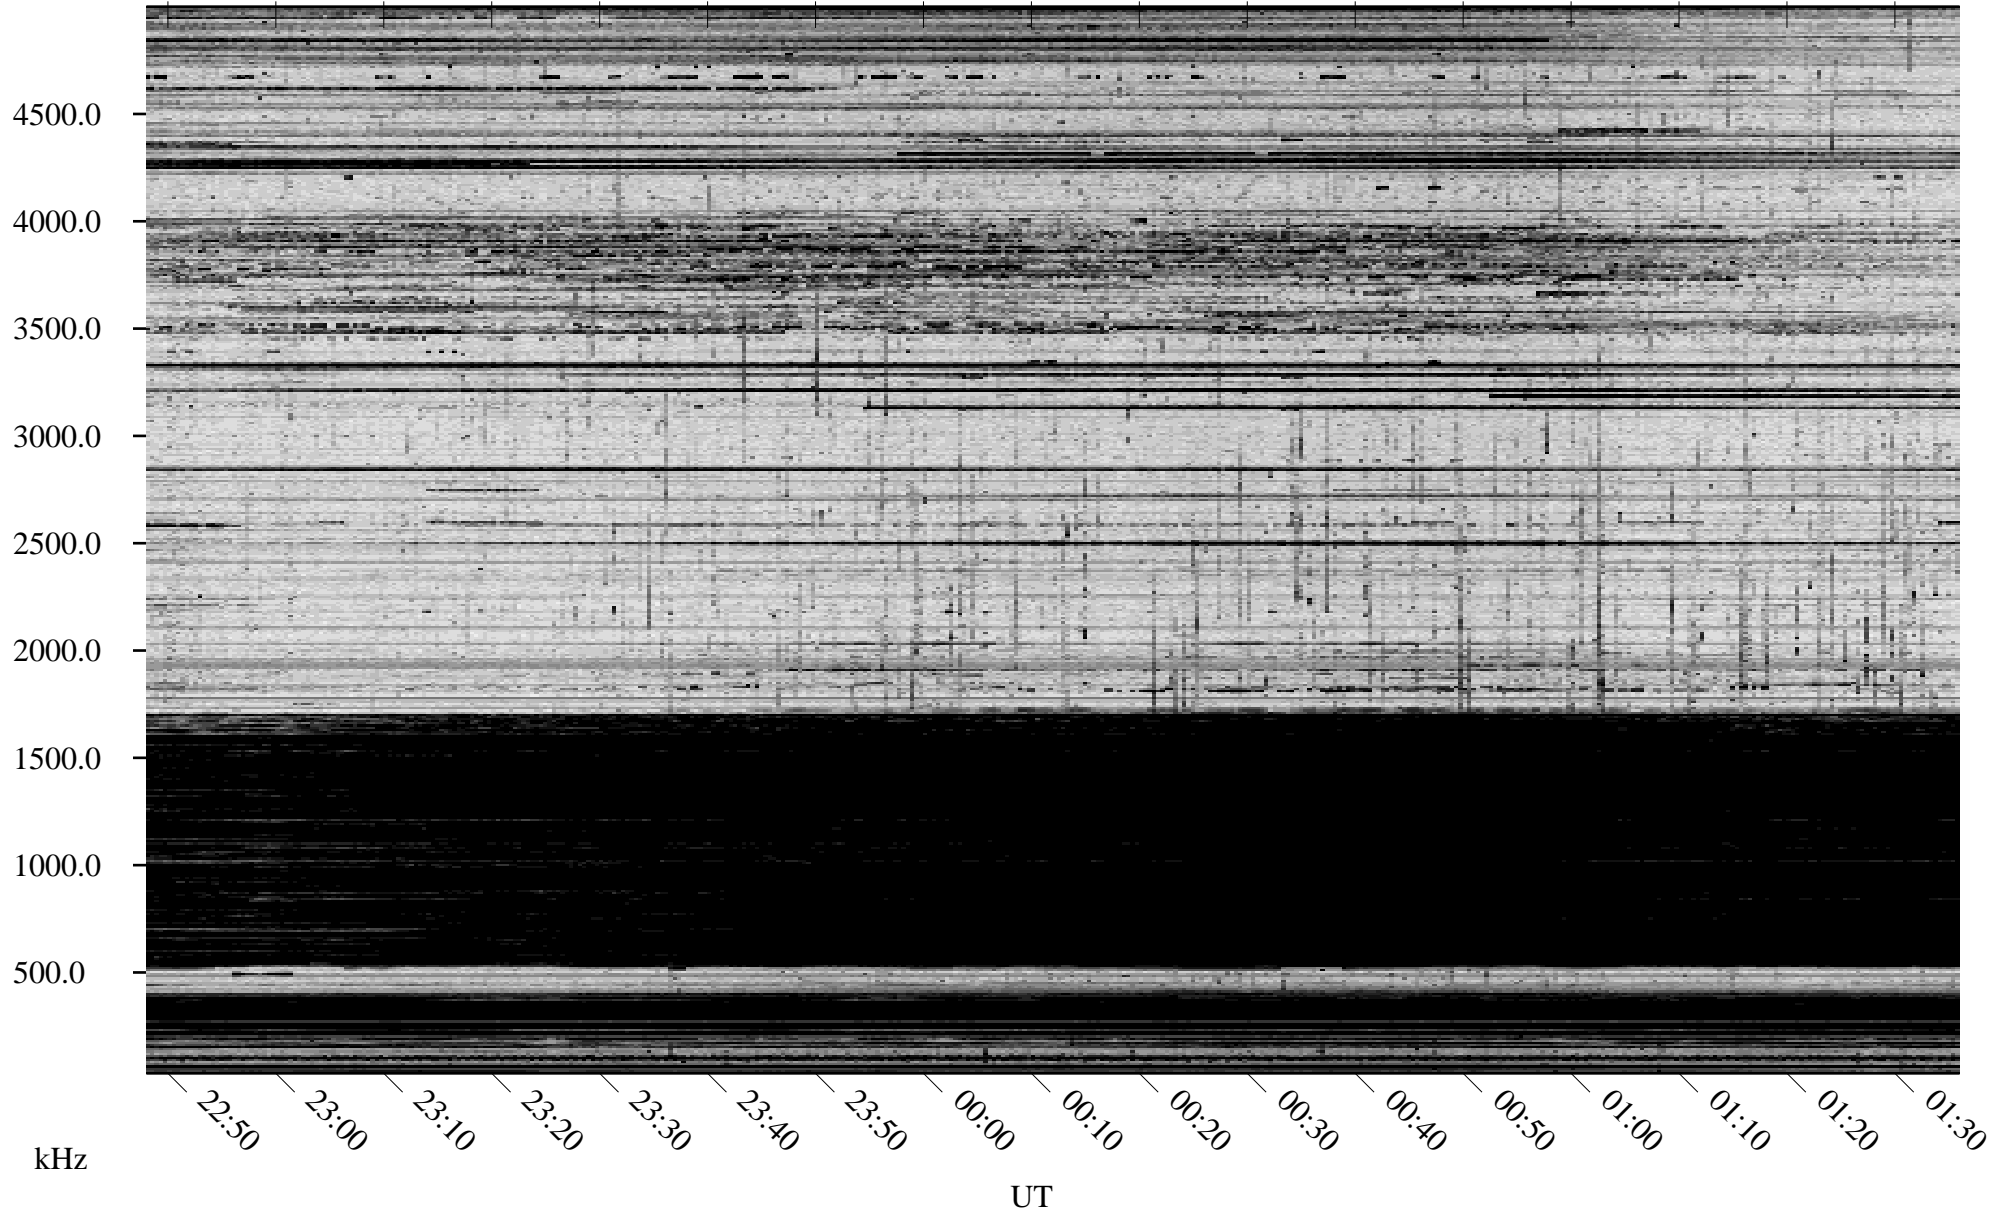

# 11/12/2008 Churchill, Manitoba

Linear Scale    Black = 161    White = 15

ch08317l.r00SUm max\_12

Page 1

# 11/12/2008 Churchill, Manitoba

Linear Scale    Black = 161    White = 15

ch08317l.r00SUm max\_12

Page 2

# 11/13/2008 Churchill, Manitoba

Linear Scale    Black = 161    White = 15

ch08317l.r00SUm max\_12

Page 3

# 11/13/2008 Churchill, Manitoba

Linear Scale    Black = 161    White = 15

ch08317l.r00SUm max\_12

Page 4