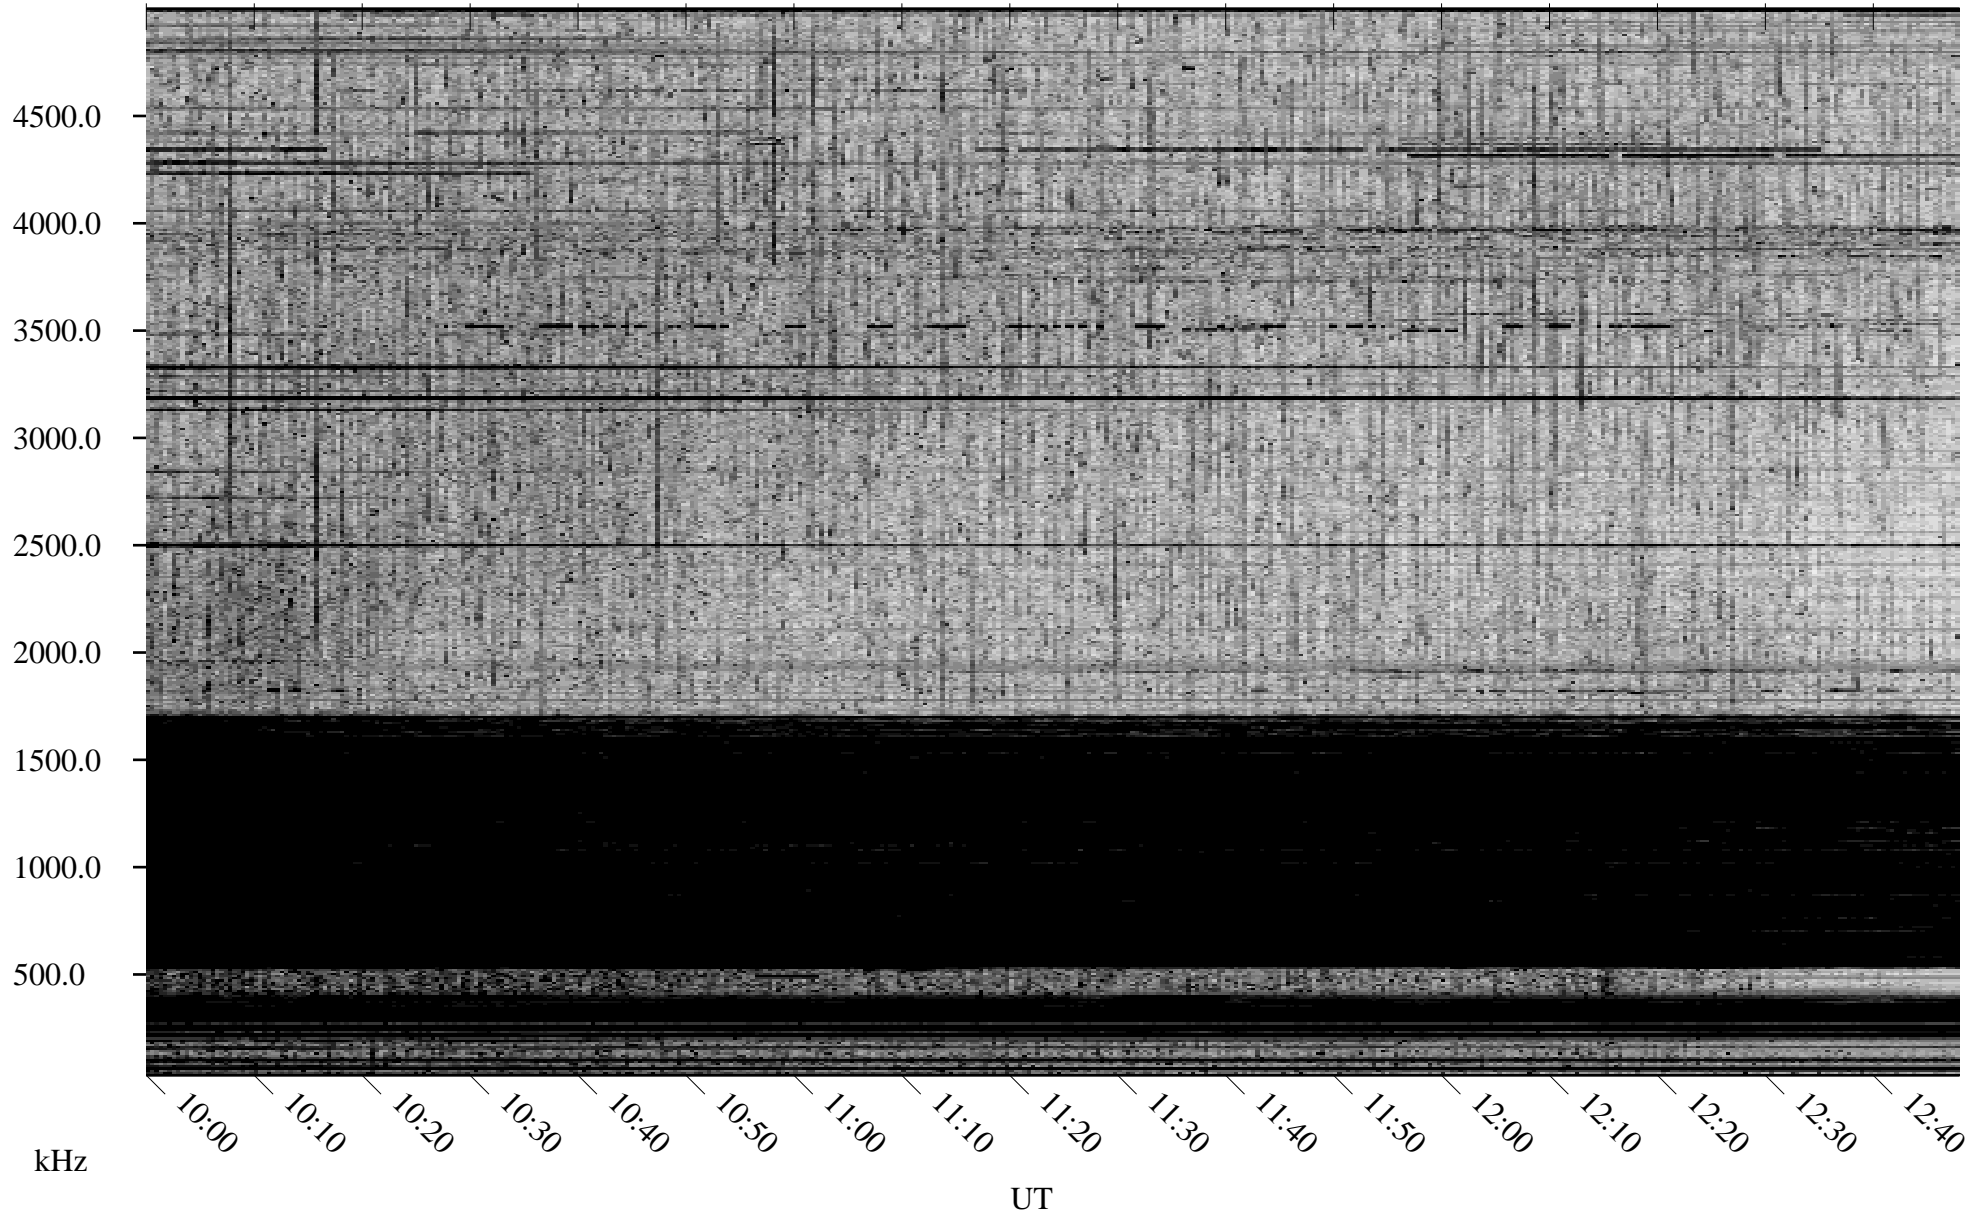

# 11/13/2008 Churchill, Manitoba

Linear Scale    Black = 161    White = 15

ch08317l.r00SUm max\_12

Page 5

# 11/13/2008 Churchill, Manitoba

Linear Scale    Black = 161    White = 15

ch08317l.r00SUm max\_12

Page 6