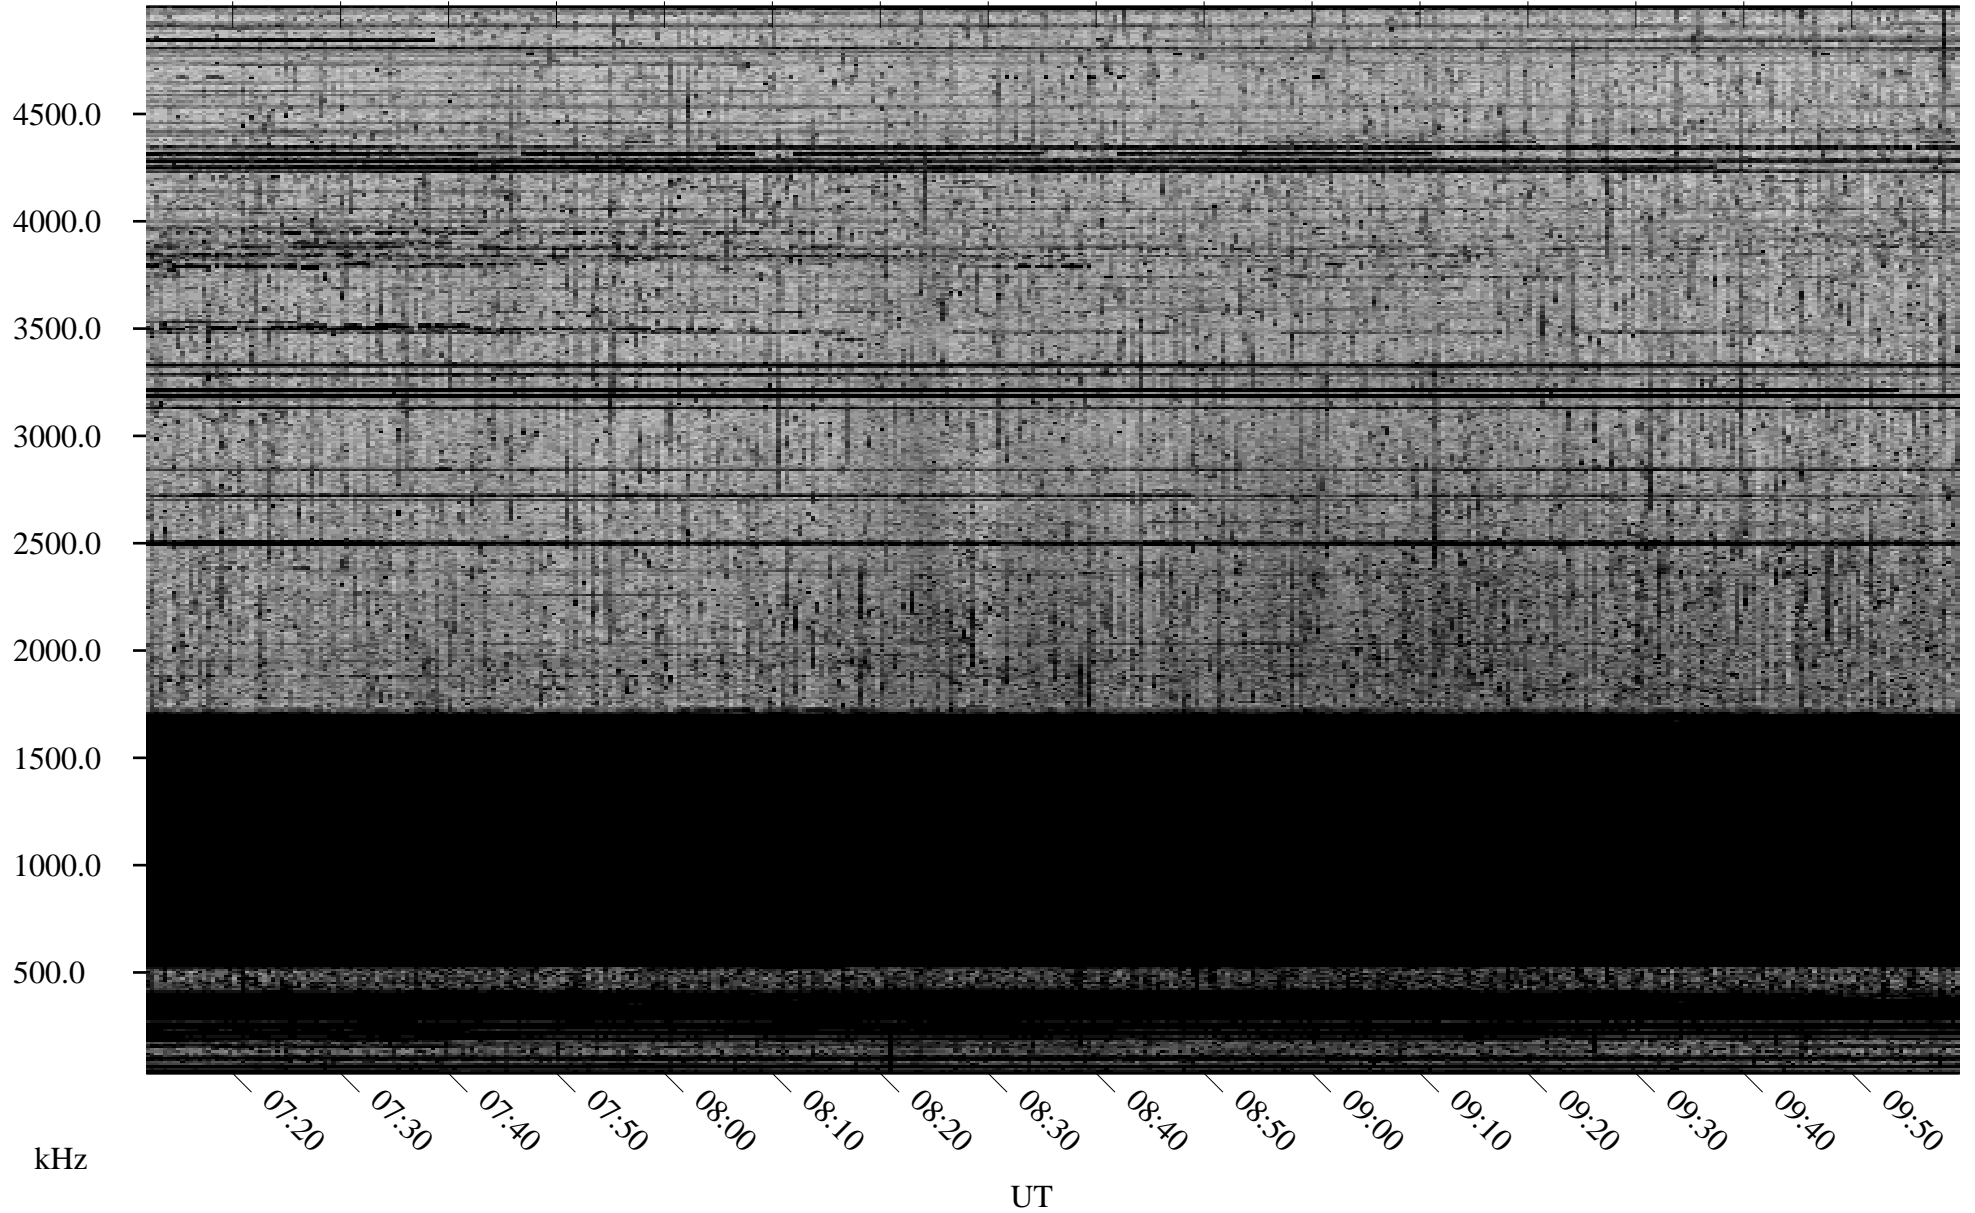

# 11/13/2008 Churchill, Manitoba

Linear Scale    Black = 161    White = 15

ch08317l.r00SUm max\_12

Page 4

# 11/13/2008 Churchill, Manitoba

Linear Scale    Black = 161    White = 15

ch08317l.r00SUm max\_12

Page 5