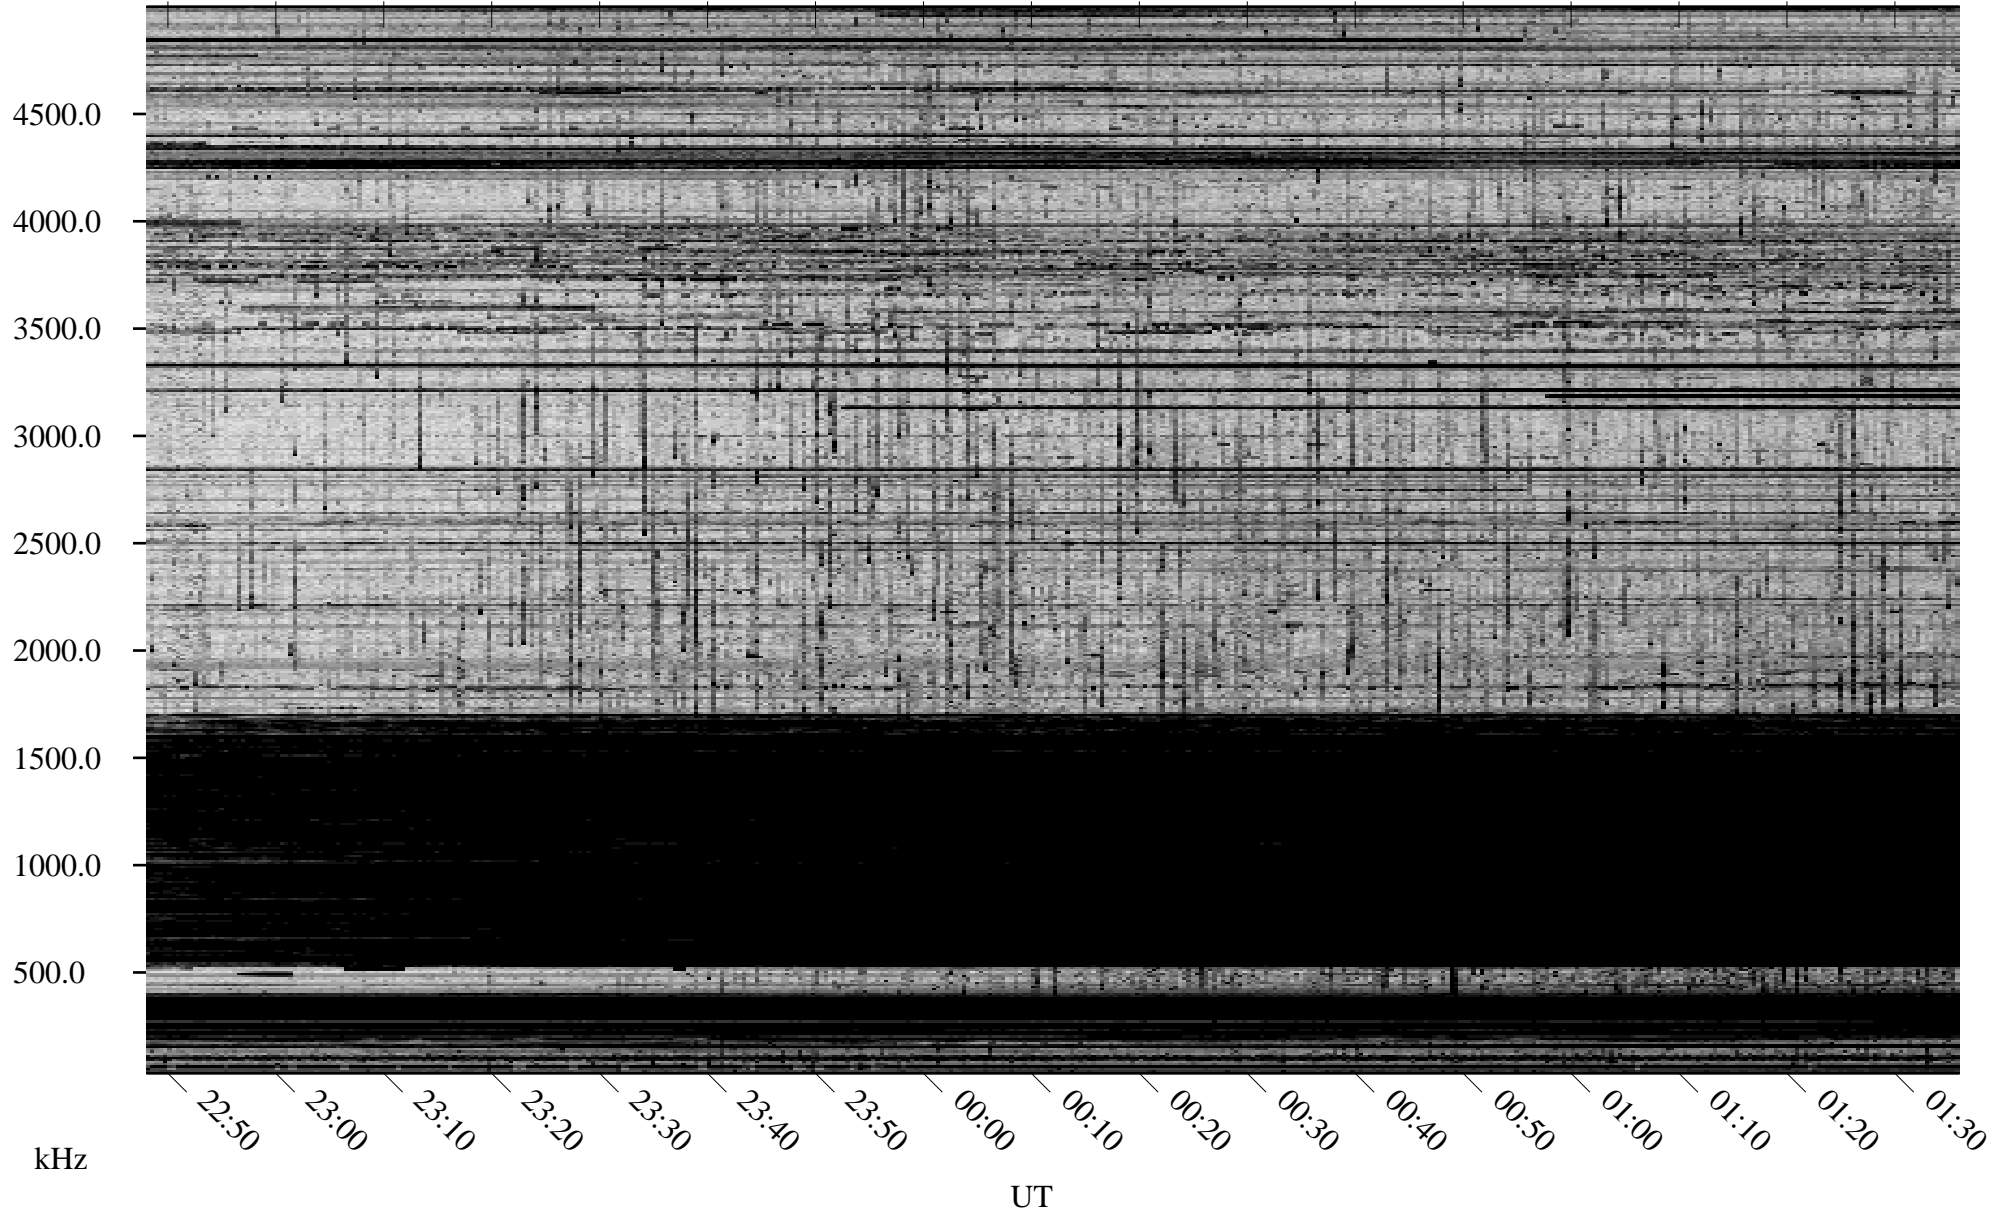

11/13/2008 Churchill, Manitoba

Linear Scale Black = 161 White = 15

ch08318l.r00SUm max_12

Page 1

11/13/2008 Churchill, Manitoba

Linear Scale Black = 161 White = 15

ch08318l.r00SUm max_12

Page 2

11/14/2008 Churchill, Manitoba

Linear Scale Black = 161 White = 15

ch08318l.r00SUm max_12

Page 3

11/14/2008 Churchill, Manitoba

Linear Scale Black = 161 White = 15

ch08318l.r00SUm max_12

Page 4

11/14/2008 Churchill, Manitoba

Linear Scale Black = 161 White = 15

ch08318l.r00SUm max_12

Page 5

11/14/2008 Churchill, Manitoba

Linear Scale Black = 161 White = 15

ch08318l.r00SUm max_12

Page 6

11/14/2008 Churchill, Manitoba

Linear Scale Black = 161 White = 15

ch08318l.r00SUm max_12

Page 7

11/14/2008 Churchill, Manitoba

Linear Scale Black = 161 White = 15

ch08318l.r00SUm max_12