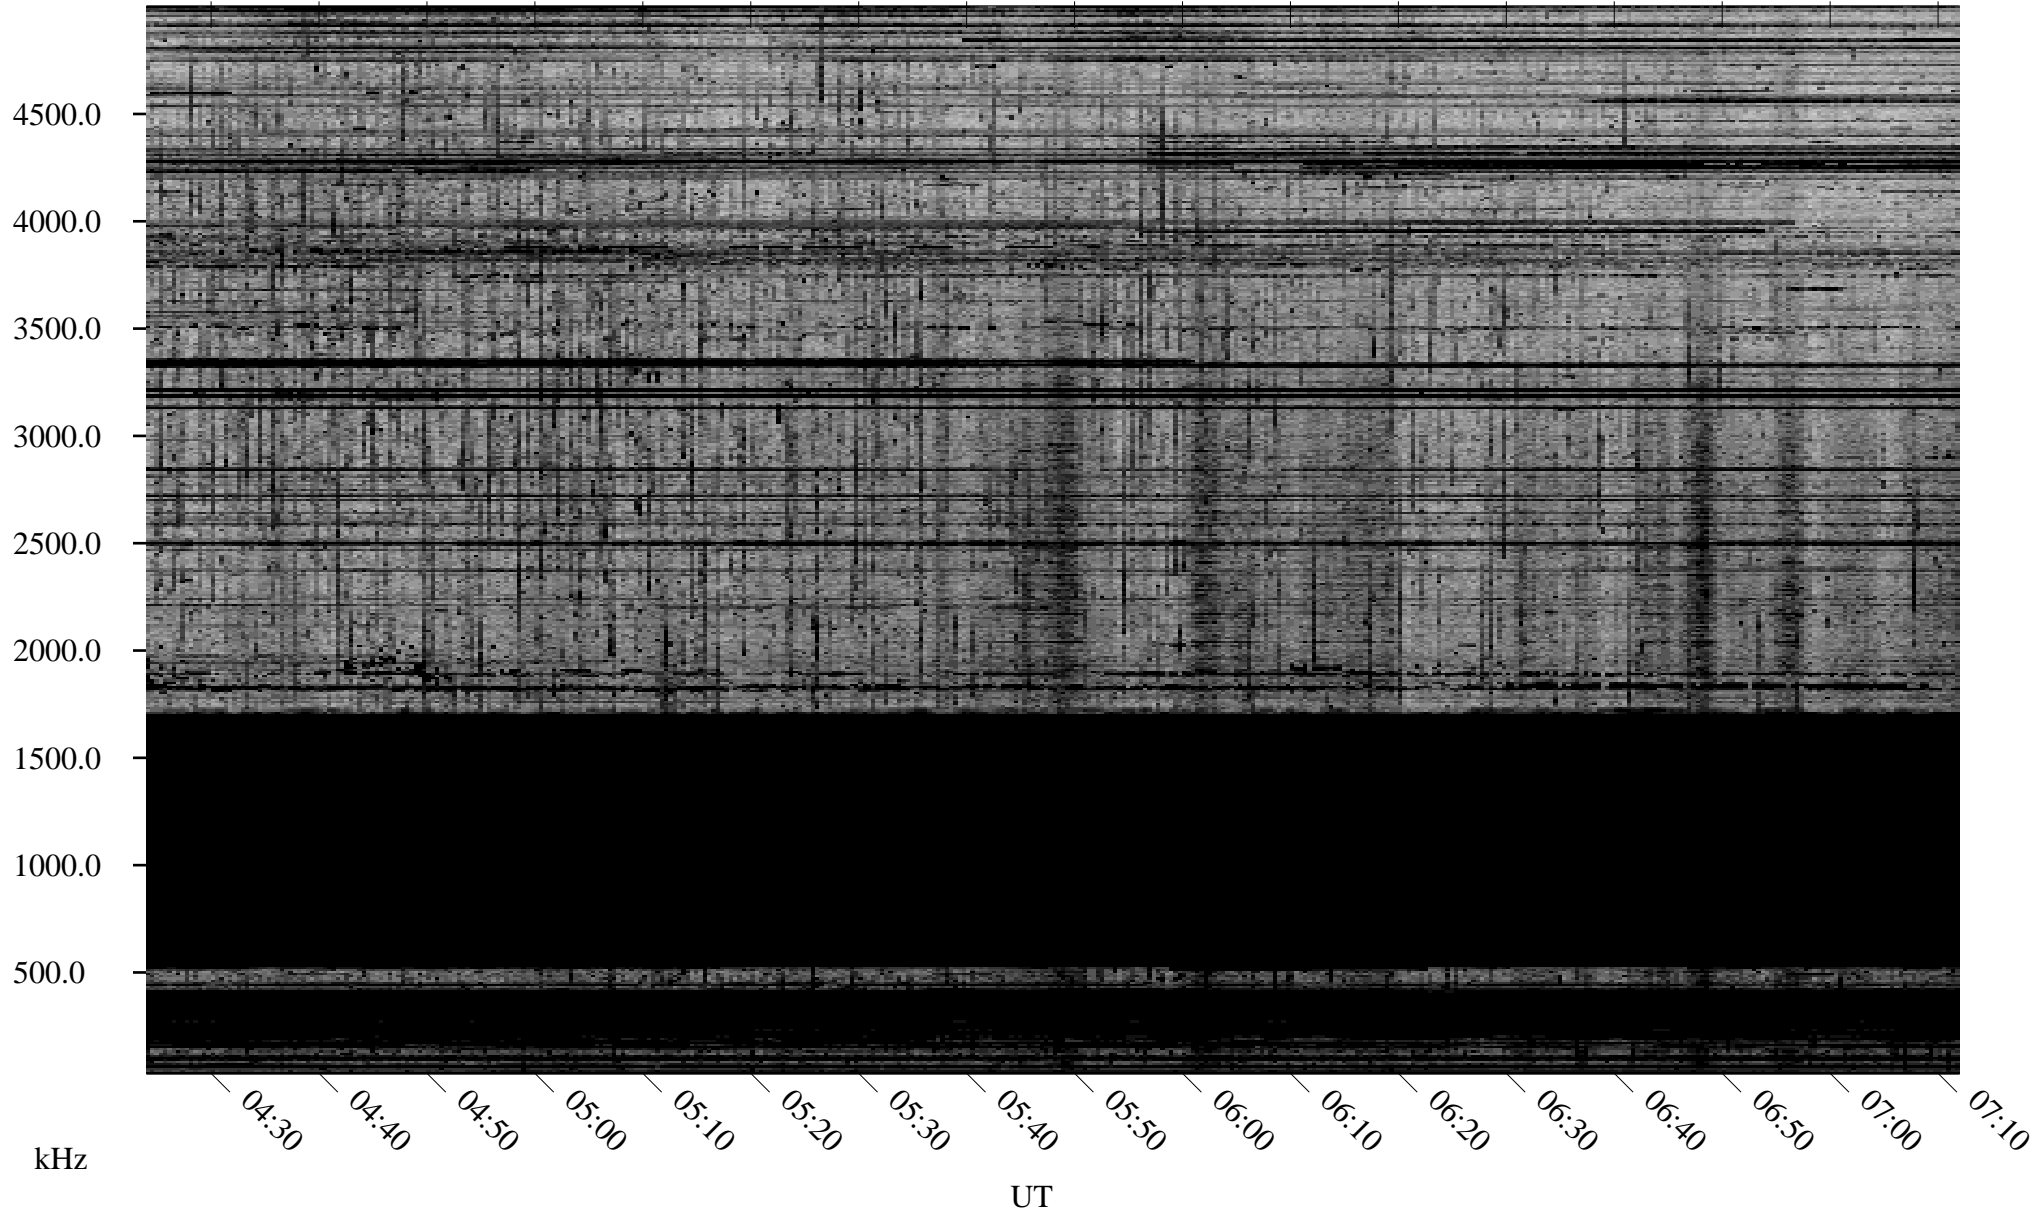

11/13/2008 Churchill, Manitoba

Linear Scale Black = 161 White = 15

ch08318l.r00SUm max_12

Page 1

11/13/2008 Churchill, Manitoba

Linear Scale Black = 161 White = 15

ch08318l.r00SUm max_12

Page 2

11/14/2008 Churchill, Manitoba

Linear Scale Black = 161 White = 15

ch08318l.r00SUm max_12

Page 3

11/14/2008 Churchill, Manitoba

Linear Scale Black = 161 White = 15

ch08318l.r00SUm max_12

Page 4

11/14/2008 Churchill, Manitoba

Linear Scale Black = 161 White = 15

ch08318l.r00SUm max_12

Page 5

11/14/2008 Churchill, Manitoba

Linear Scale Black = 161 White = 15

ch08318l.r00SUm max_12

Page 6

11/14/2008 Churchill, Manitoba

Linear Scale Black = 161 White = 15

ch08318l.r00SUm max_12

Page 7

11/14/2008 Churchill, Manitoba

Linear Scale Black = 161 White = 15

ch08318l.r00SUm max_12