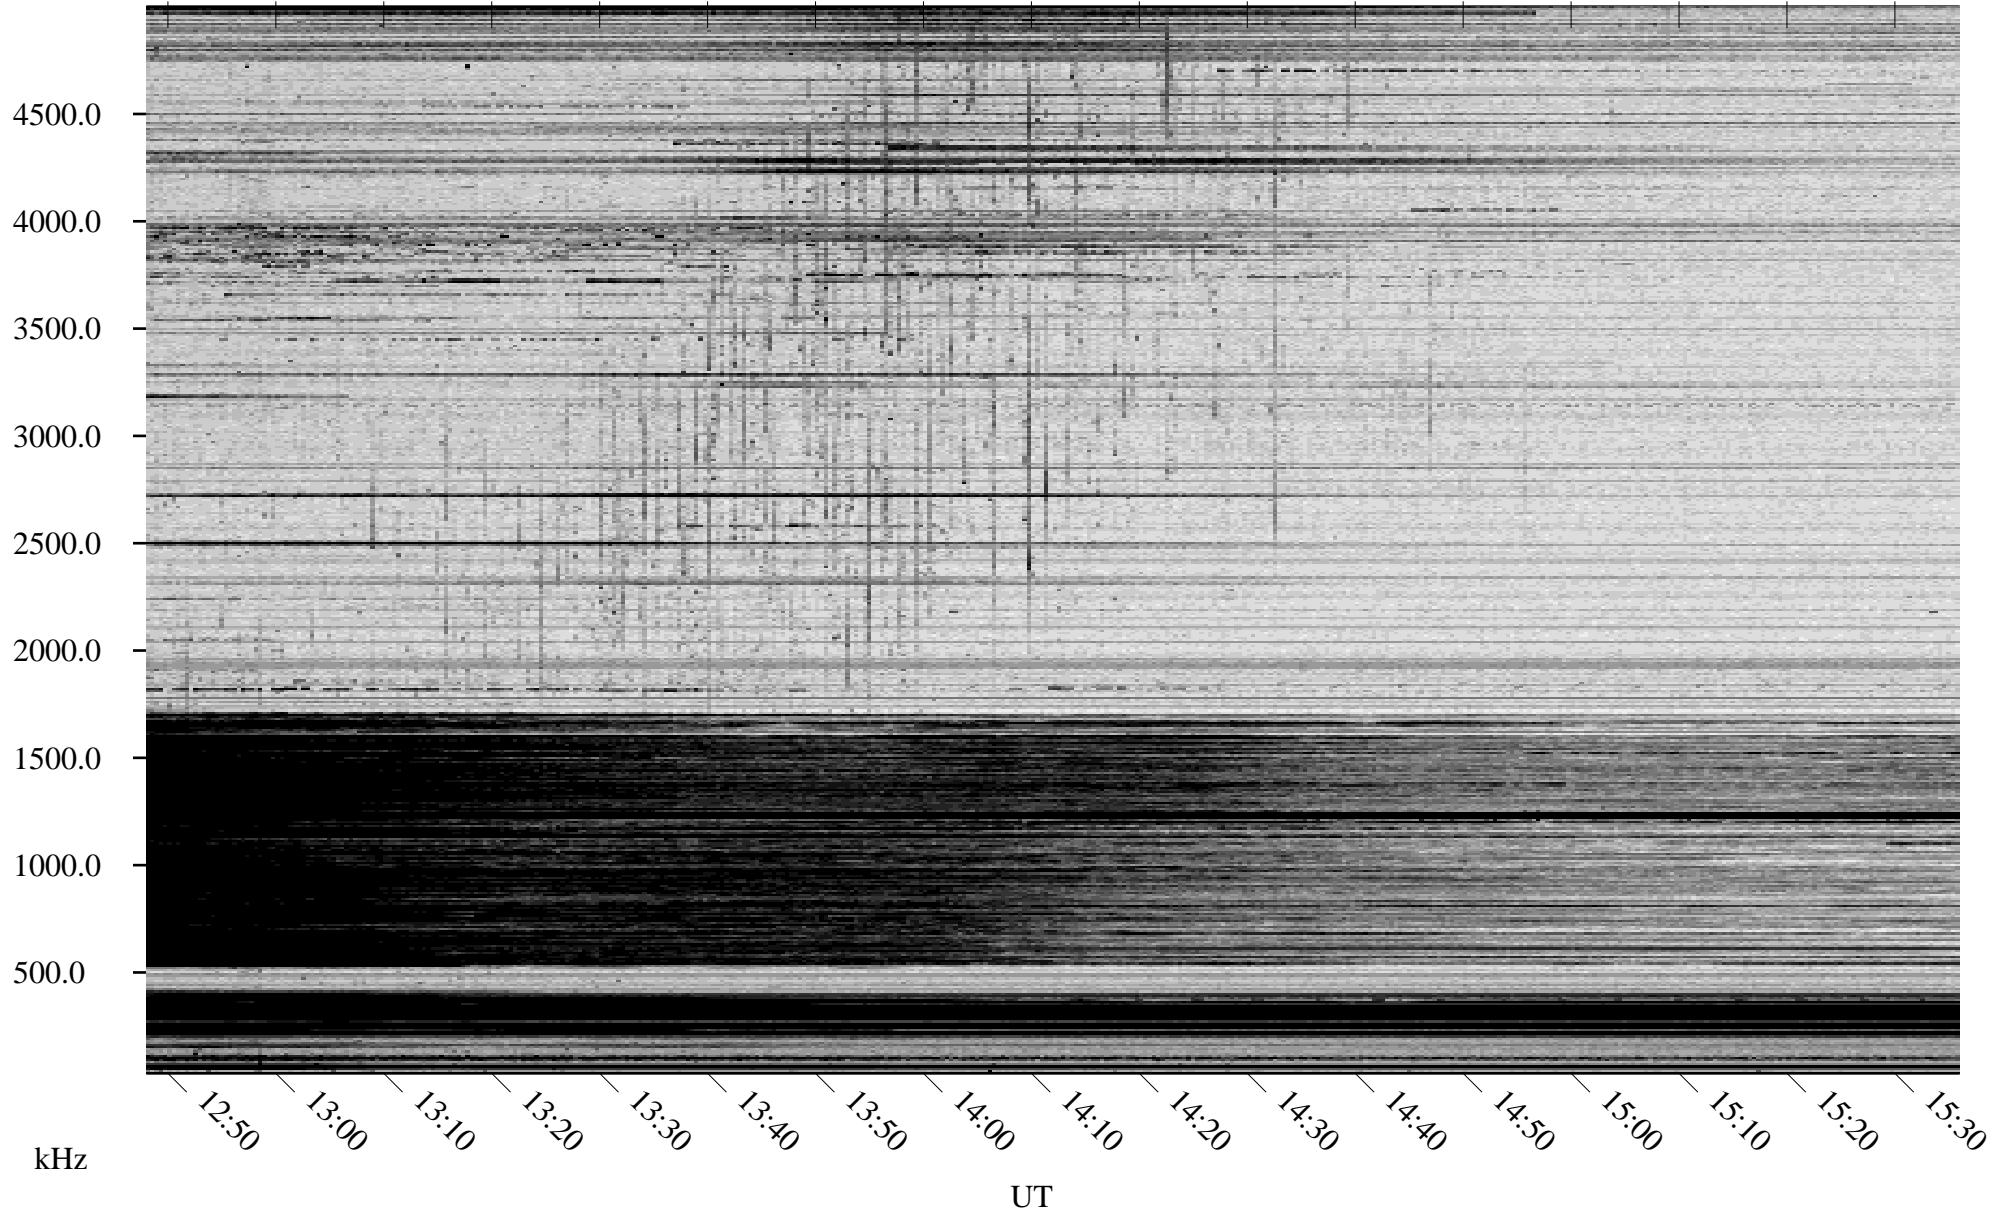

11/14/2008 Churchill, Manitoba

Linear Scale Black = 161 White = 15

ch08318l.r00SUm max_12

Page 3

11/14/2008 Churchill, Manitoba

Linear Scale Black = 161 White = 15

ch08318l.r00SUm max_12

Page 4

11/14/2008 Churchill, Manitoba

Linear Scale Black = 161 White = 15

ch08318l.r00SUm max_12

Page 5

11/14/2008 Churchill, Manitoba

Linear Scale Black = 161 White = 15

ch08318l.r00SUm max_12

Page 6

11/14/2008 Churchill, Manitoba

Linear Scale Black = 161 White = 15

ch08318l.r00SUm max_12

Page 7

11/14/2008 Churchill, Manitoba

Linear Scale Black = 161 White = 15

ch08318l.r00SUm max_12