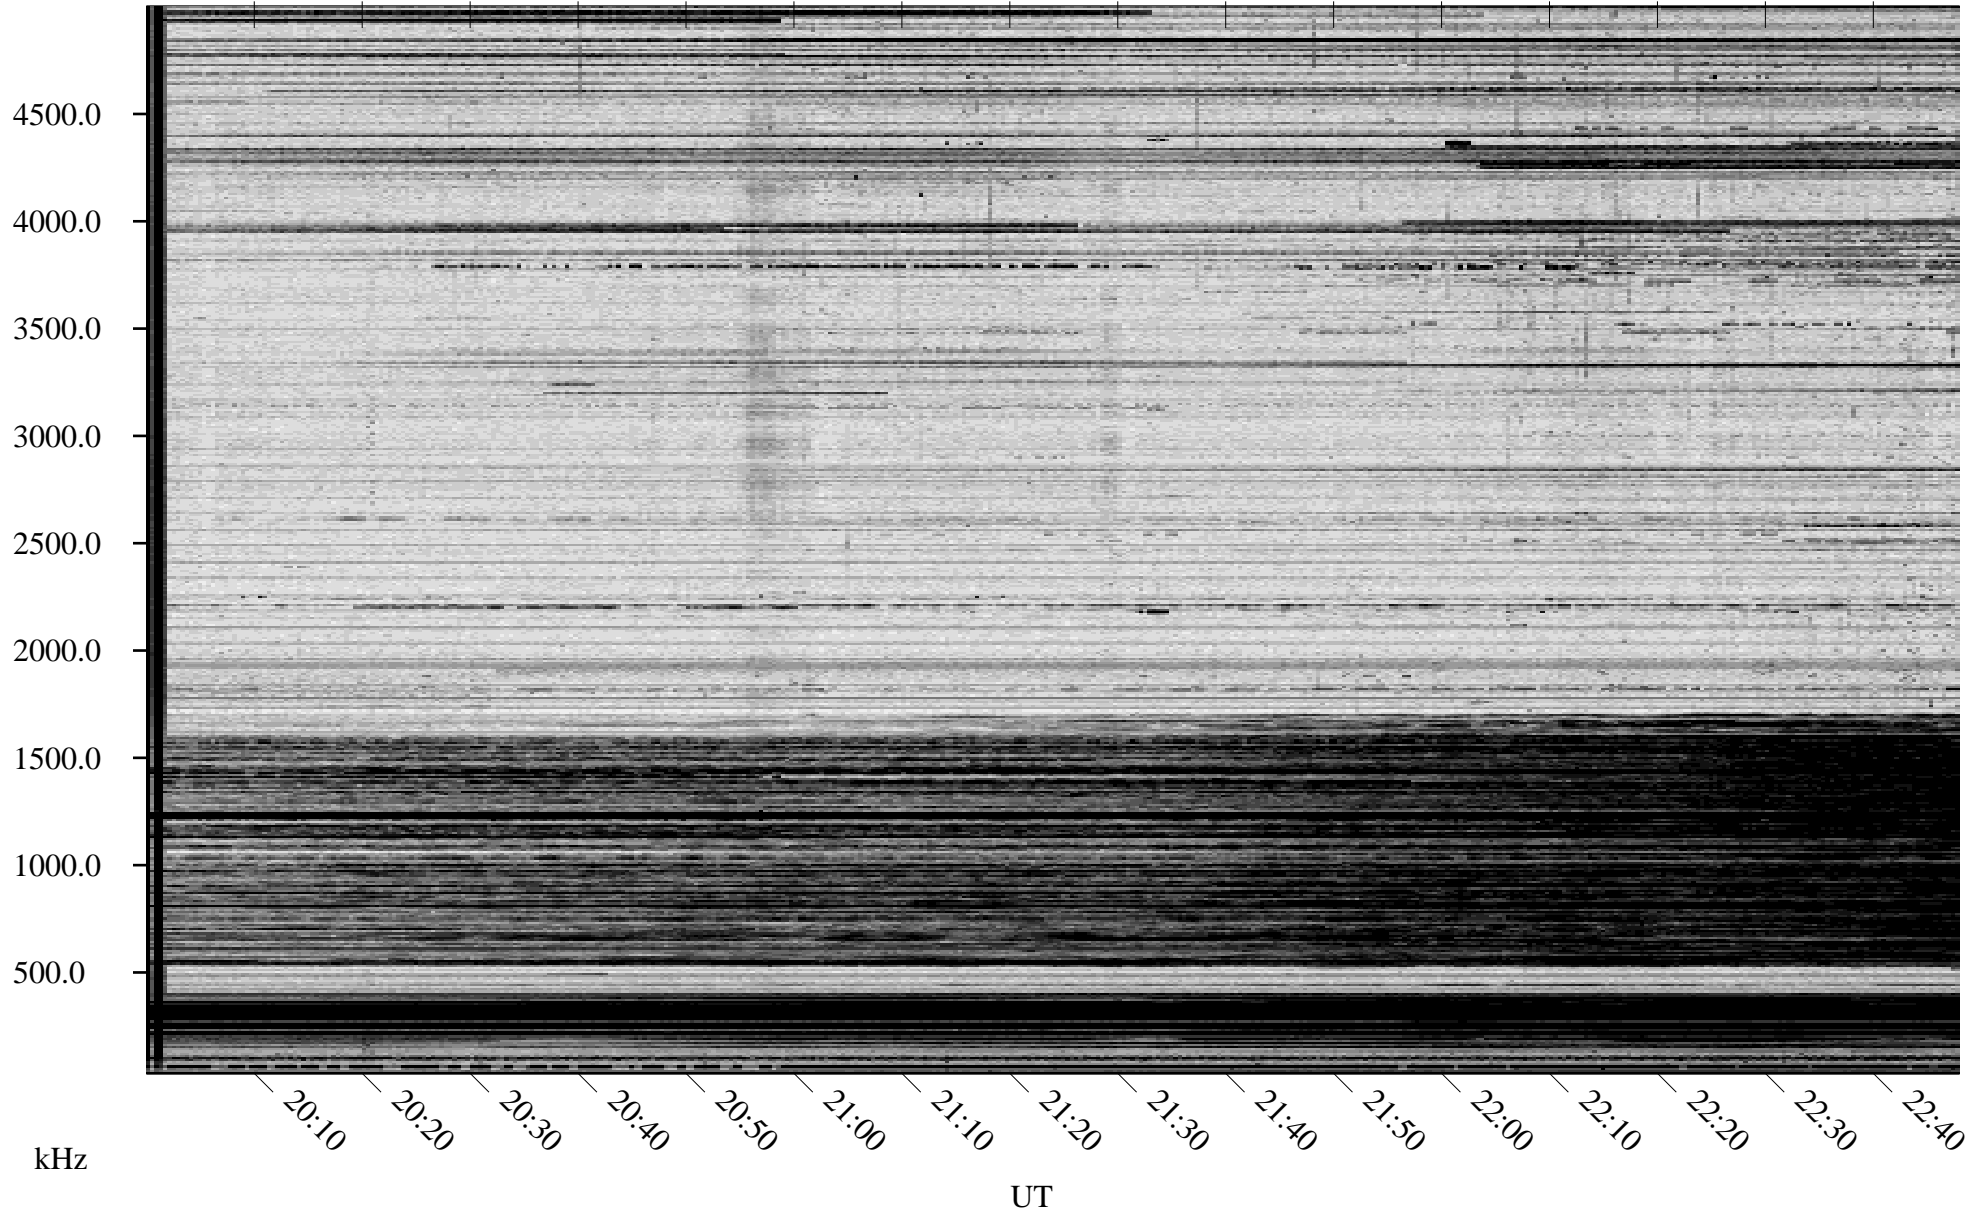

11/13/2008 Churchill, Manitoba

Linear Scale Black = 161 White = 15

ch08318l.r00SUm max_12

Page 1

11/13/2008 Churchill, Manitoba

Linear Scale Black = 161 White = 15

ch08318l.r00SUm max_12

Page 2

11/14/2008 Churchill, Manitoba

Linear Scale Black = 161 White = 15

ch08318l.r00SUm max_12

Page 3

11/14/2008 Churchill, Manitoba

Linear Scale Black = 161 White = 15

ch08318l.r00SUm max_12

Page 4

11/14/2008 Churchill, Manitoba

Linear Scale Black = 161 White = 15

ch08318l.r00SUm max_12

Page 5

11/14/2008 Churchill, Manitoba

Linear Scale Black = 161 White = 15

ch08318l.r00SUm max_12

Page 6

11/14/2008 Churchill, Manitoba

Linear Scale Black = 161 White = 15

ch08318l.r00SUm max_12

Page 7

11/14/2008 Churchill, Manitoba

Linear Scale Black = 161 White = 15

ch08318l.r00SUm max_12