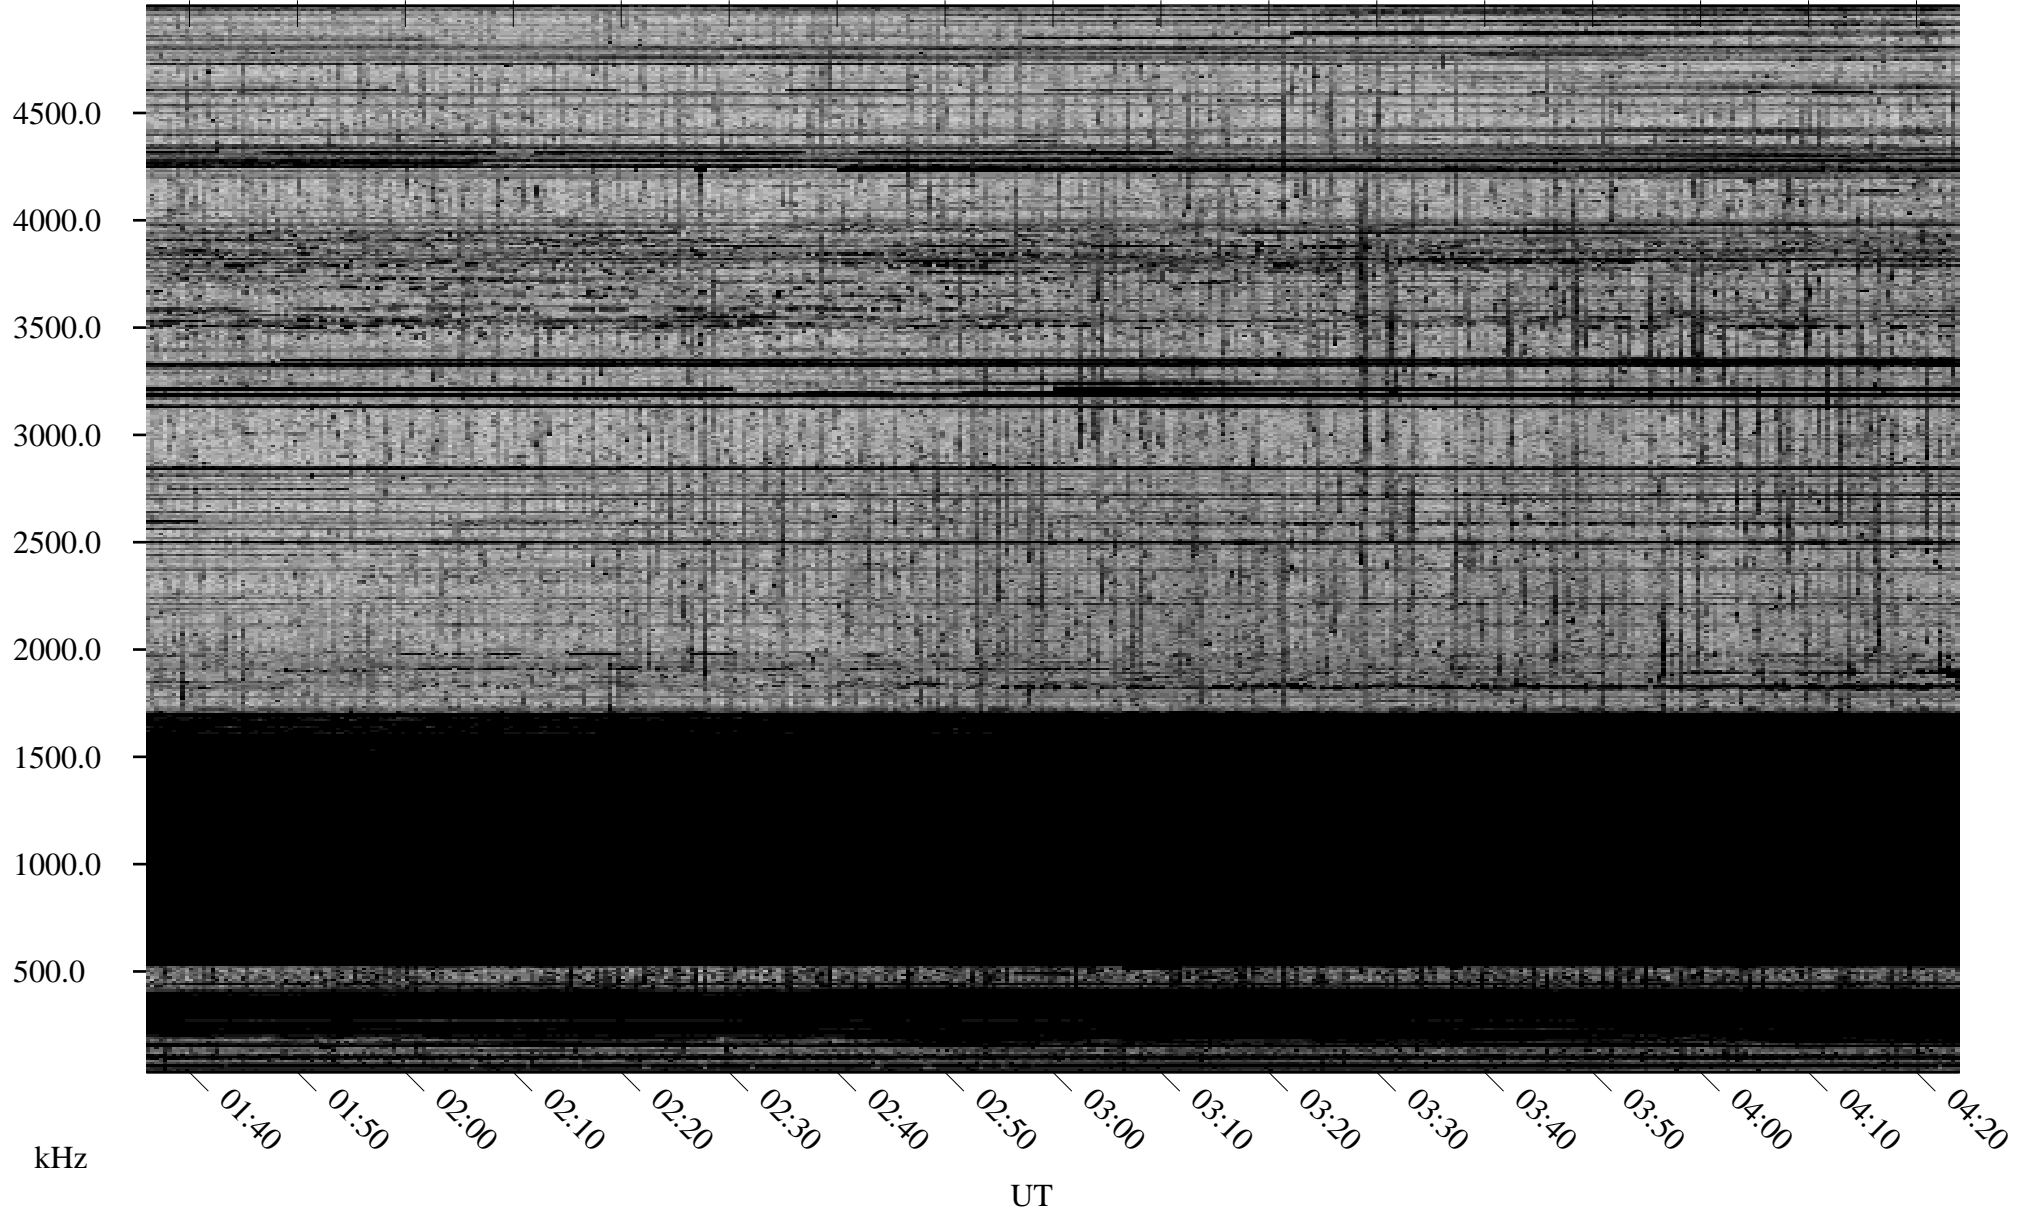

11/13/2008 Churchill, Manitoba

Linear Scale Black = 161 White = 15

ch08318l.r00SUm max_12

Page 1

11/13/2008 Churchill, Manitoba

Linear Scale Black = 161 White = 15

ch08318l.r00SUm max_12

Page 2

11/14/2008 Churchill, Manitoba

Linear Scale Black = 161 White = 15

ch08318l.r00SUm max_12

Page 3

11/14/2008 Churchill, Manitoba

Linear Scale Black = 161 White = 15

ch08318l.r00SUm max_12

Page 4

11/14/2008 Churchill, Manitoba

Linear Scale Black = 161 White = 15

ch08318l.r00SUm max_12

Page 5

11/14/2008 Churchill, Manitoba

Linear Scale Black = 161 White = 15

ch08318l.r00SUm max_12

Page 6

11/14/2008 Churchill, Manitoba

Linear Scale Black = 161 White = 15

ch08318l.r00SUm max_12

Page 7

11/14/2008 Churchill, Manitoba

Linear Scale Black = 161 White = 15

ch08318l.r00SUm max_12