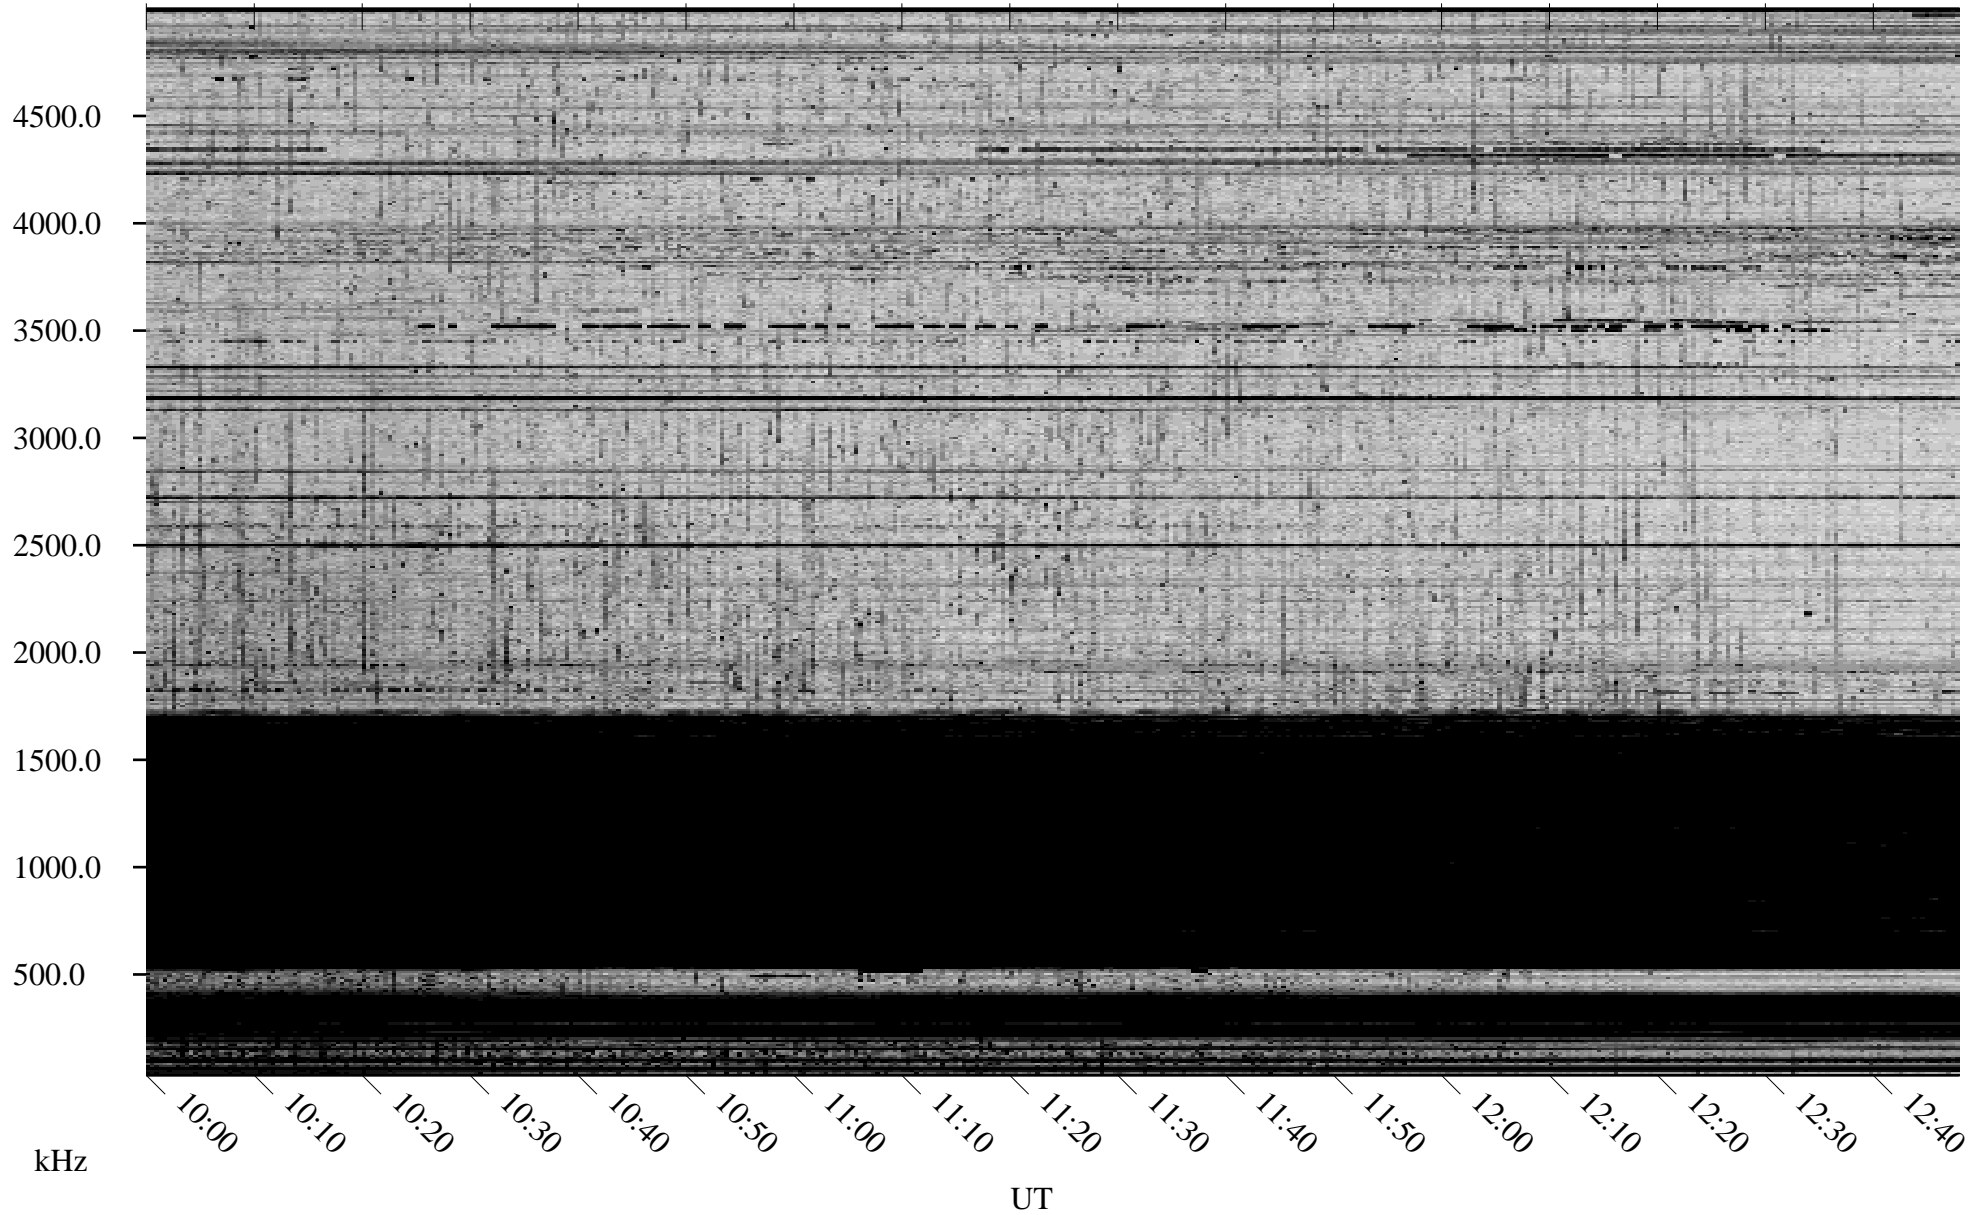

11/14/2008 Churchill, Manitoba

Linear Scale Black = 161 White = 15

ch08318l.r00SUm max_12

Page 3

11/14/2008 Churchill, Manitoba

Linear Scale Black = 161 White = 15

ch08318l.r00SUm max_12

Page 4

11/14/2008 Churchill, Manitoba

Linear Scale Black = 161 White = 15

ch08318l.r00SUm max_12

Page 5

11/14/2008 Churchill, Manitoba

Linear Scale Black = 161 White = 15

ch08318l.r00SUm max_12

Page 6

11/14/2008 Churchill, Manitoba

Linear Scale Black = 161 White = 15

ch08318l.r00SUm max_12

Page 7

11/14/2008 Churchill, Manitoba

Linear Scale Black = 161 White = 15

ch08318l.r00SUm max_12