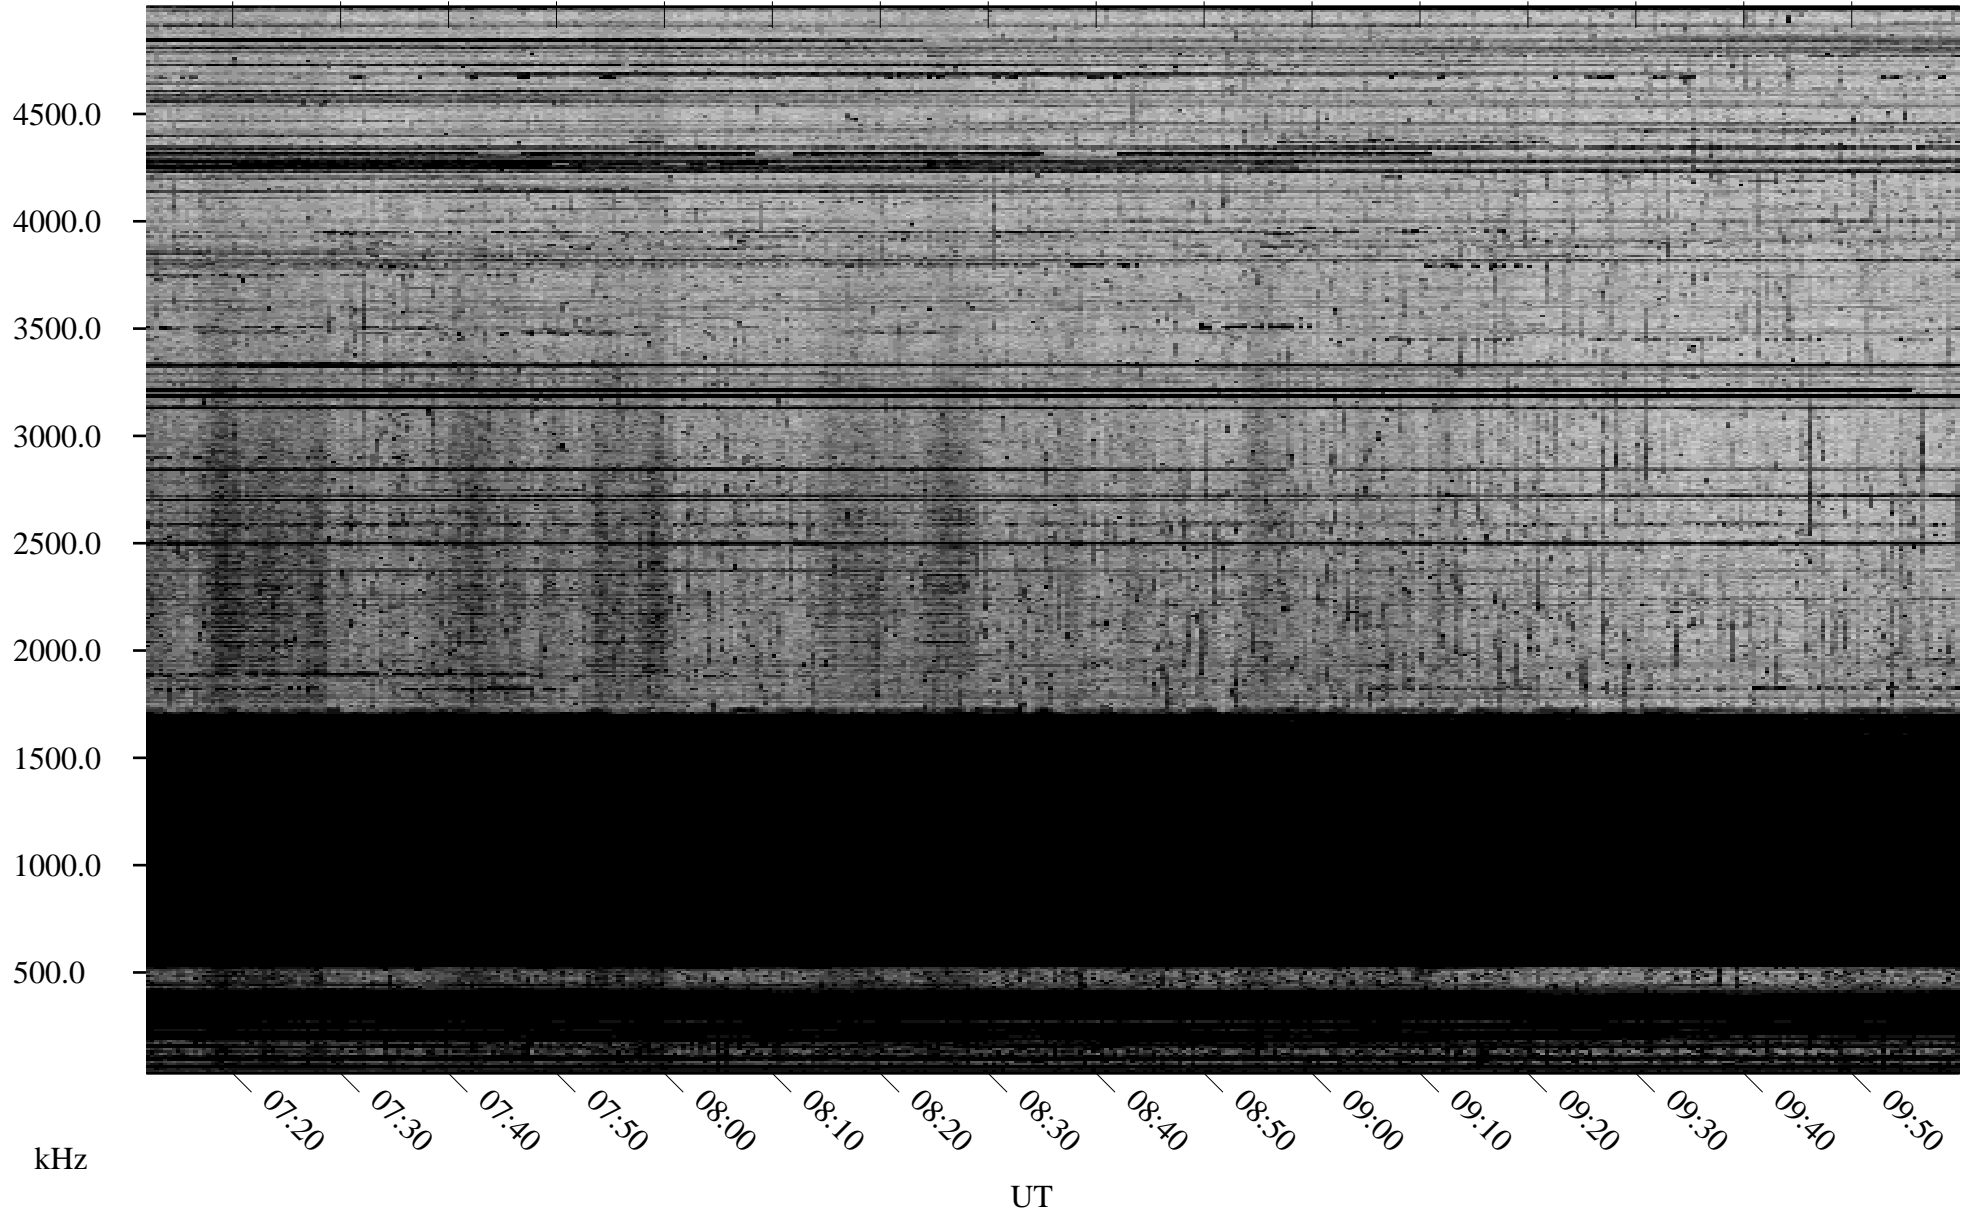

11/13/2008 Churchill, Manitoba

Linear Scale Black = 161 White = 15

ch08318l.r00SUm max_12

Page 1

11/13/2008 Churchill, Manitoba

Linear Scale Black = 161 White = 15

ch08318l.r00SUm max_12

Page 2

11/14/2008 Churchill, Manitoba

Linear Scale Black = 161 White = 15

ch08318l.r00SUm max_12

Page 3

11/14/2008 Churchill, Manitoba

Linear Scale Black = 161 White = 15

ch08318l.r00SUm max_12

Page 4

11/14/2008 Churchill, Manitoba

Linear Scale Black = 161 White = 15

ch08318l.r00SUm max_12

Page 5

11/14/2008 Churchill, Manitoba

Linear Scale Black = 161 White = 15

ch08318l.r00SUm max_12

Page 6

11/14/2008 Churchill, Manitoba

Linear Scale Black = 161 White = 15

ch08318l.r00SUm max_12

Page 7

11/14/2008 Churchill, Manitoba

Linear Scale Black = 161 White = 15

ch08318l.r00SUm max_12