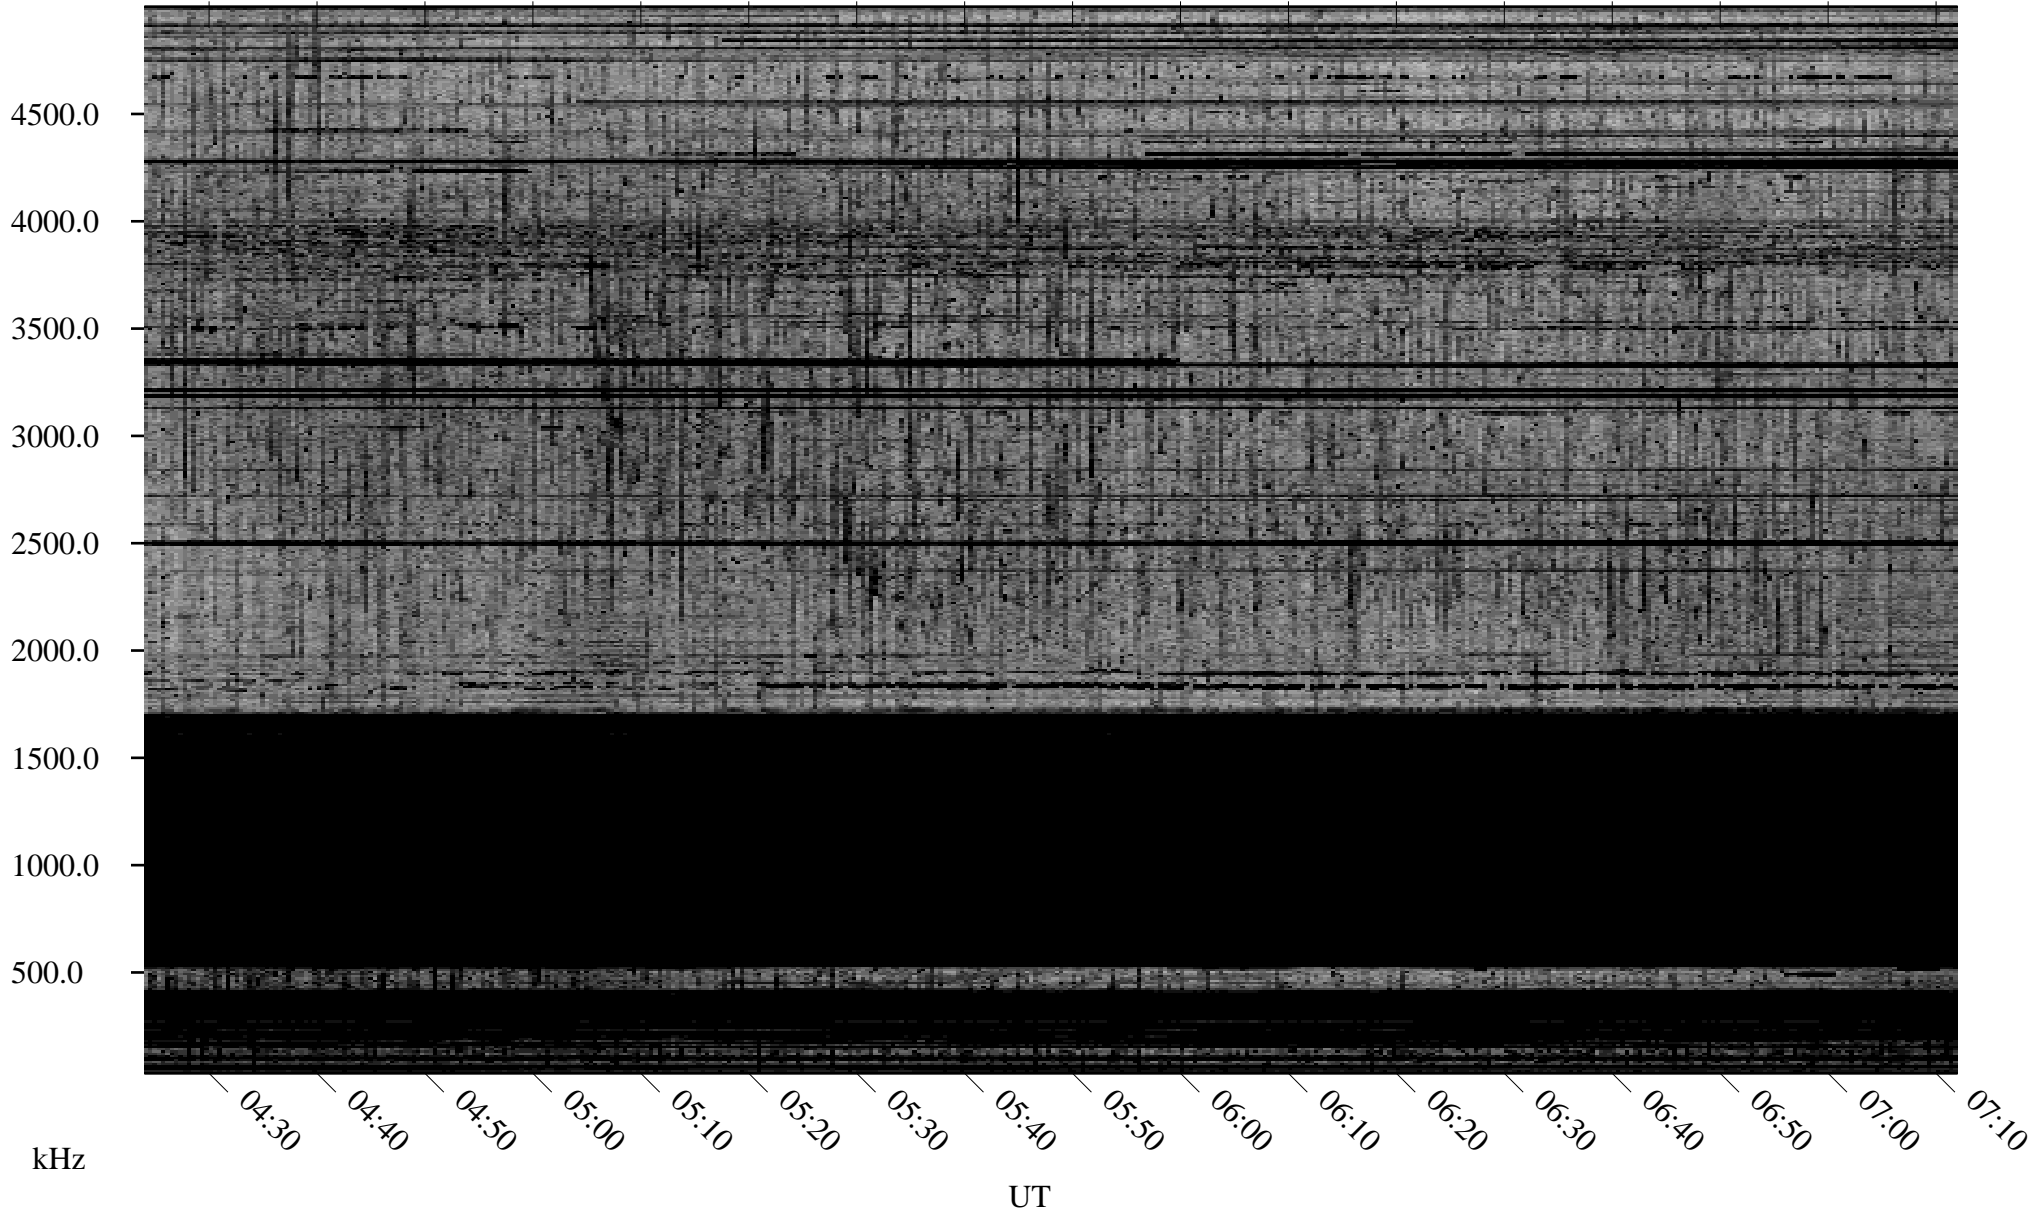

11/14/2008 Churchill, Manitoba

Linear Scale Black = 161 White = 15

ch08319l.r00SUm max_12

Page 1

11/14/2008 Churchill, Manitoba

Linear Scale Black = 161 White = 15

ch08319l.r00SUm max_12

Page 2

11/15/2008 Churchill, Manitoba

Linear Scale Black = 161 White = 15

ch08319l.r00SUm max_12

Page 3

11/15/2008 Churchill, Manitoba

Linear Scale Black = 161 White = 15

ch08319l.r00SUm max_12

Page 4

11/15/2008 Churchill, Manitoba

Linear Scale Black = 161 White = 15

ch08319l.r00SUm max_12

Page 5

11/15/2008 Churchill, Manitoba

Linear Scale Black = 161 White = 15

ch08319l.r00SUm max_12

Page 6

11/15/2008 Churchill, Manitoba

Linear Scale Black = 161 White = 15

ch08319l.r00SUm max_12

Page 7

11/15/2008 Churchill, Manitoba

Linear Scale Black = 161 White = 15

ch08319l.r00SUm max_12

Page 8