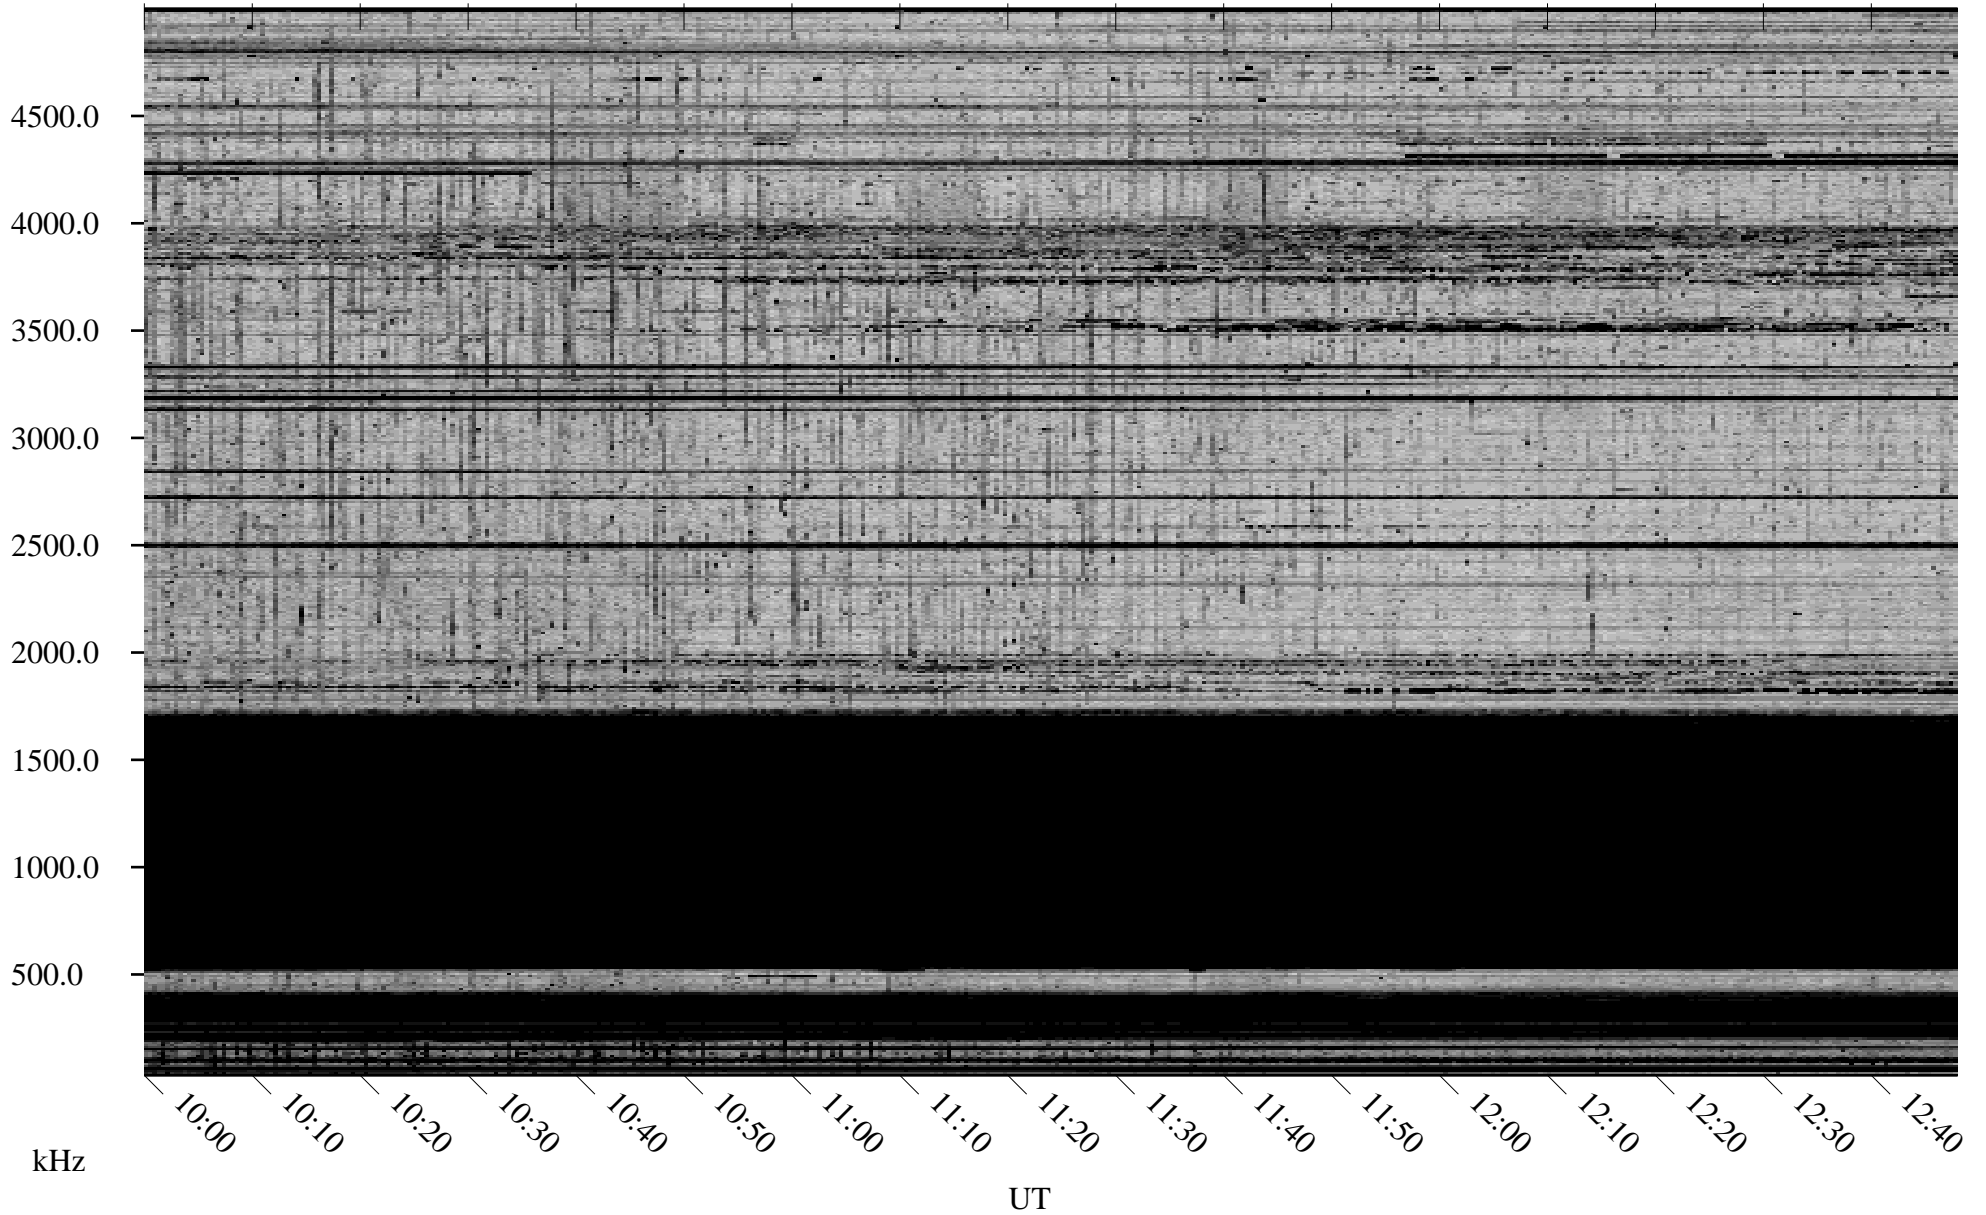

11/14/2008 Churchill, Manitoba

Linear Scale Black = 161 White = 15

ch08319l.r00SUm max_12

Page 1

11/14/2008 Churchill, Manitoba

Linear Scale Black = 161 White = 15

ch08319l.r00SUm max_12

Page 2

11/15/2008 Churchill, Manitoba

Linear Scale Black = 161 White = 15

ch08319l.r00SUm max_12

Page 3

11/15/2008 Churchill, Manitoba

Linear Scale Black = 161 White = 15

ch08319l.r00SUm max_12

Page 4

11/15/2008 Churchill, Manitoba

Linear Scale Black = 161 White = 15

ch08319l.r00SUm max_12

Page 5

11/15/2008 Churchill, Manitoba

Linear Scale Black = 161 White = 15

ch08319l.r00SUm max_12

Page 6

11/15/2008 Churchill, Manitoba

Linear Scale Black = 161 White = 15

ch08319l.r00SUm max_12

Page 7

11/15/2008 Churchill, Manitoba

Linear Scale Black = 161 White = 15

ch08319l.r00SUm max_12

Page 8