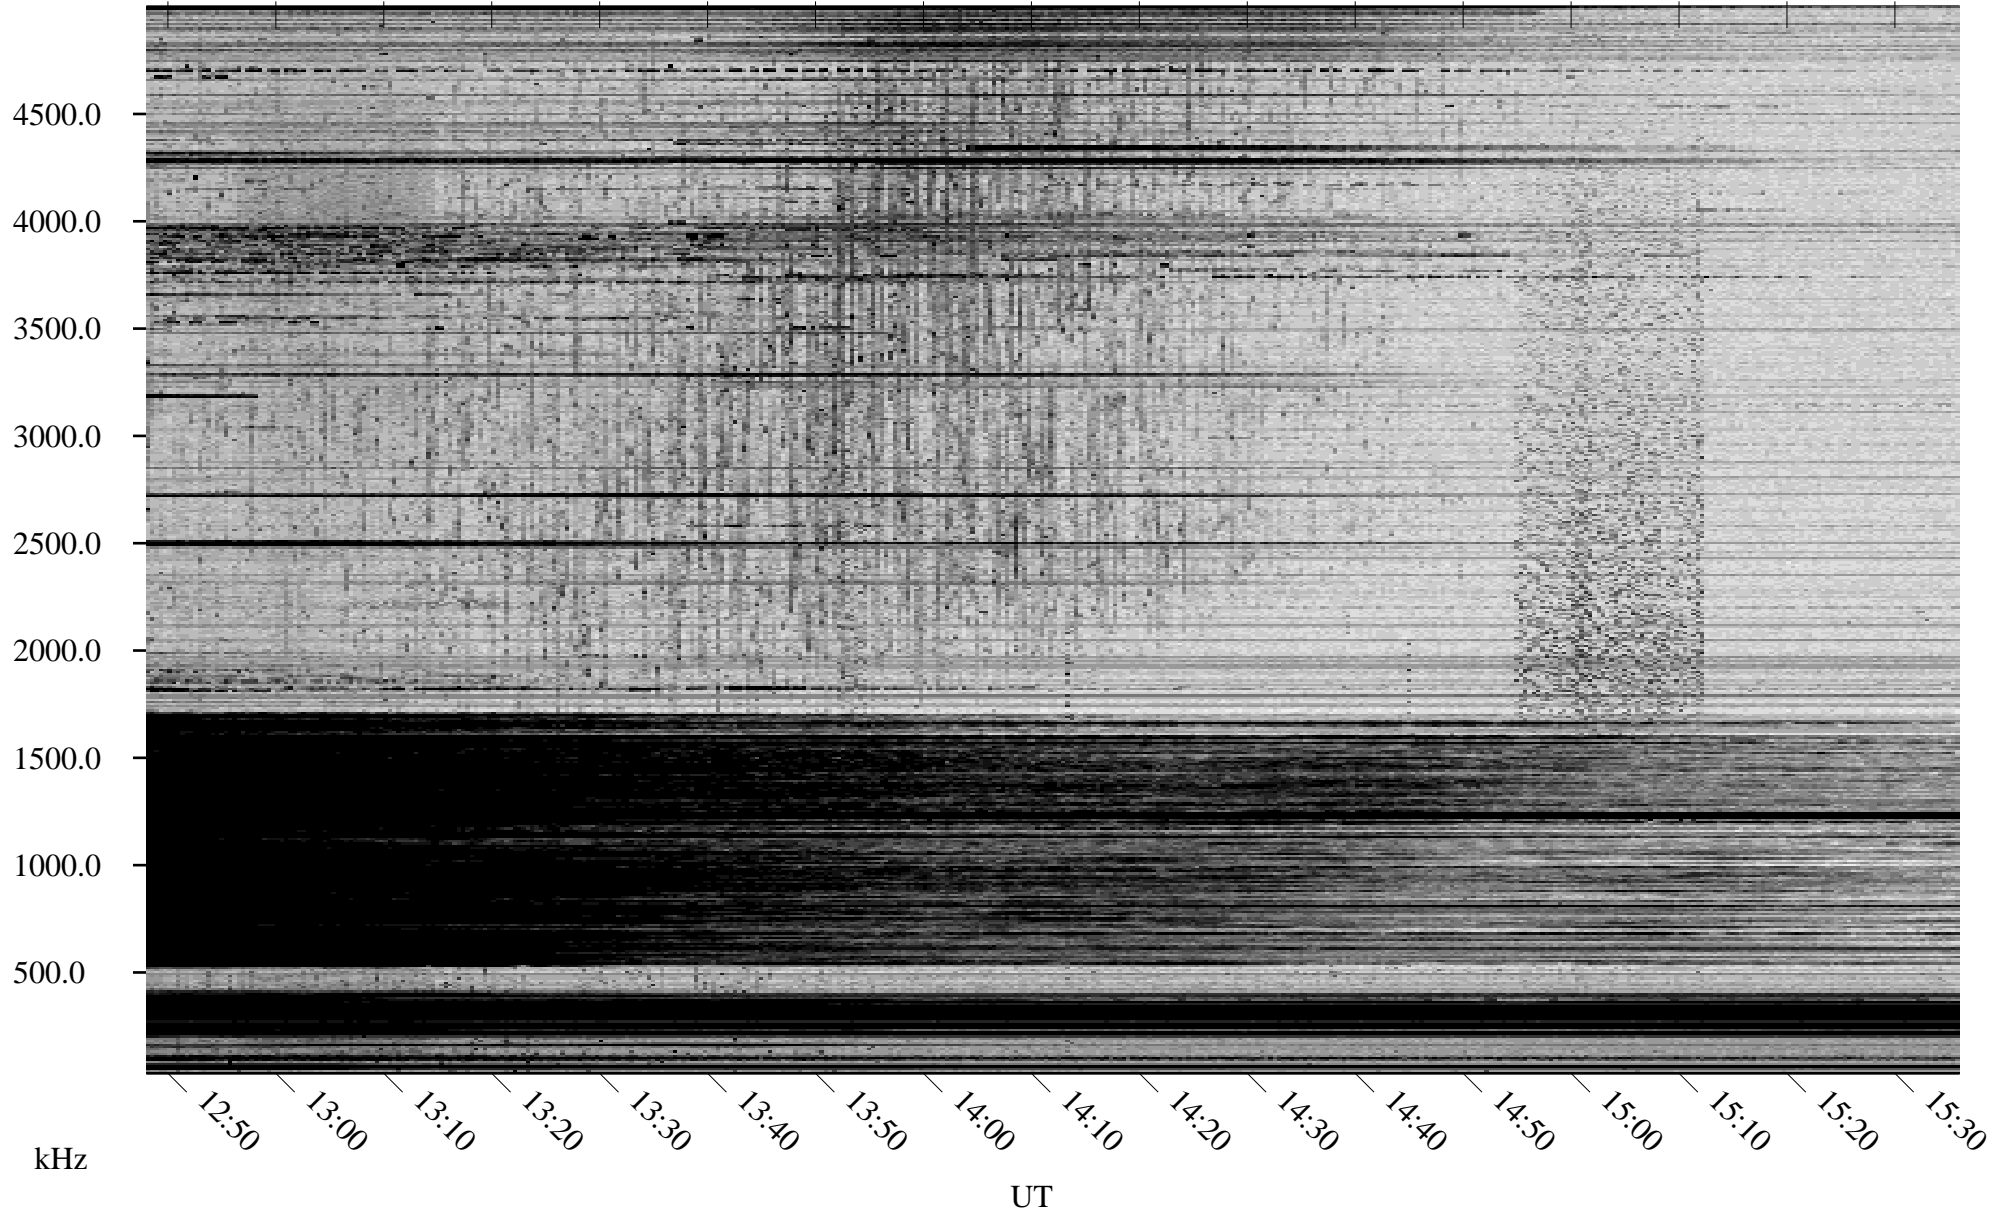

11/14/2008 Churchill, Manitoba

Linear Scale Black = 161 White = 15

ch08319l.r00SUm max_12

Page 1

11/14/2008 Churchill, Manitoba

Linear Scale Black = 161 White = 15

ch08319l.r00SUm max_12

Page 2

11/15/2008 Churchill, Manitoba

Linear Scale Black = 161 White = 15

ch08319l.r00SUm max_12

Page 3

11/15/2008 Churchill, Manitoba

Linear Scale Black = 161 White = 15

ch08319l.r00SUm max_12

Page 4

11/15/2008 Churchill, Manitoba

Linear Scale Black = 161 White = 15

ch08319l.r00SUm max_12

Page 5

11/15/2008 Churchill, Manitoba

Linear Scale Black = 161 White = 15

ch08319l.r00SUm max_12

Page 6

11/15/2008 Churchill, Manitoba

Linear Scale Black = 161 White = 15

ch08319l.r00SUm max_12

Page 7

11/15/2008 Churchill, Manitoba

Linear Scale Black = 161 White = 15

ch08319l.r00SUm max_12

Page 8