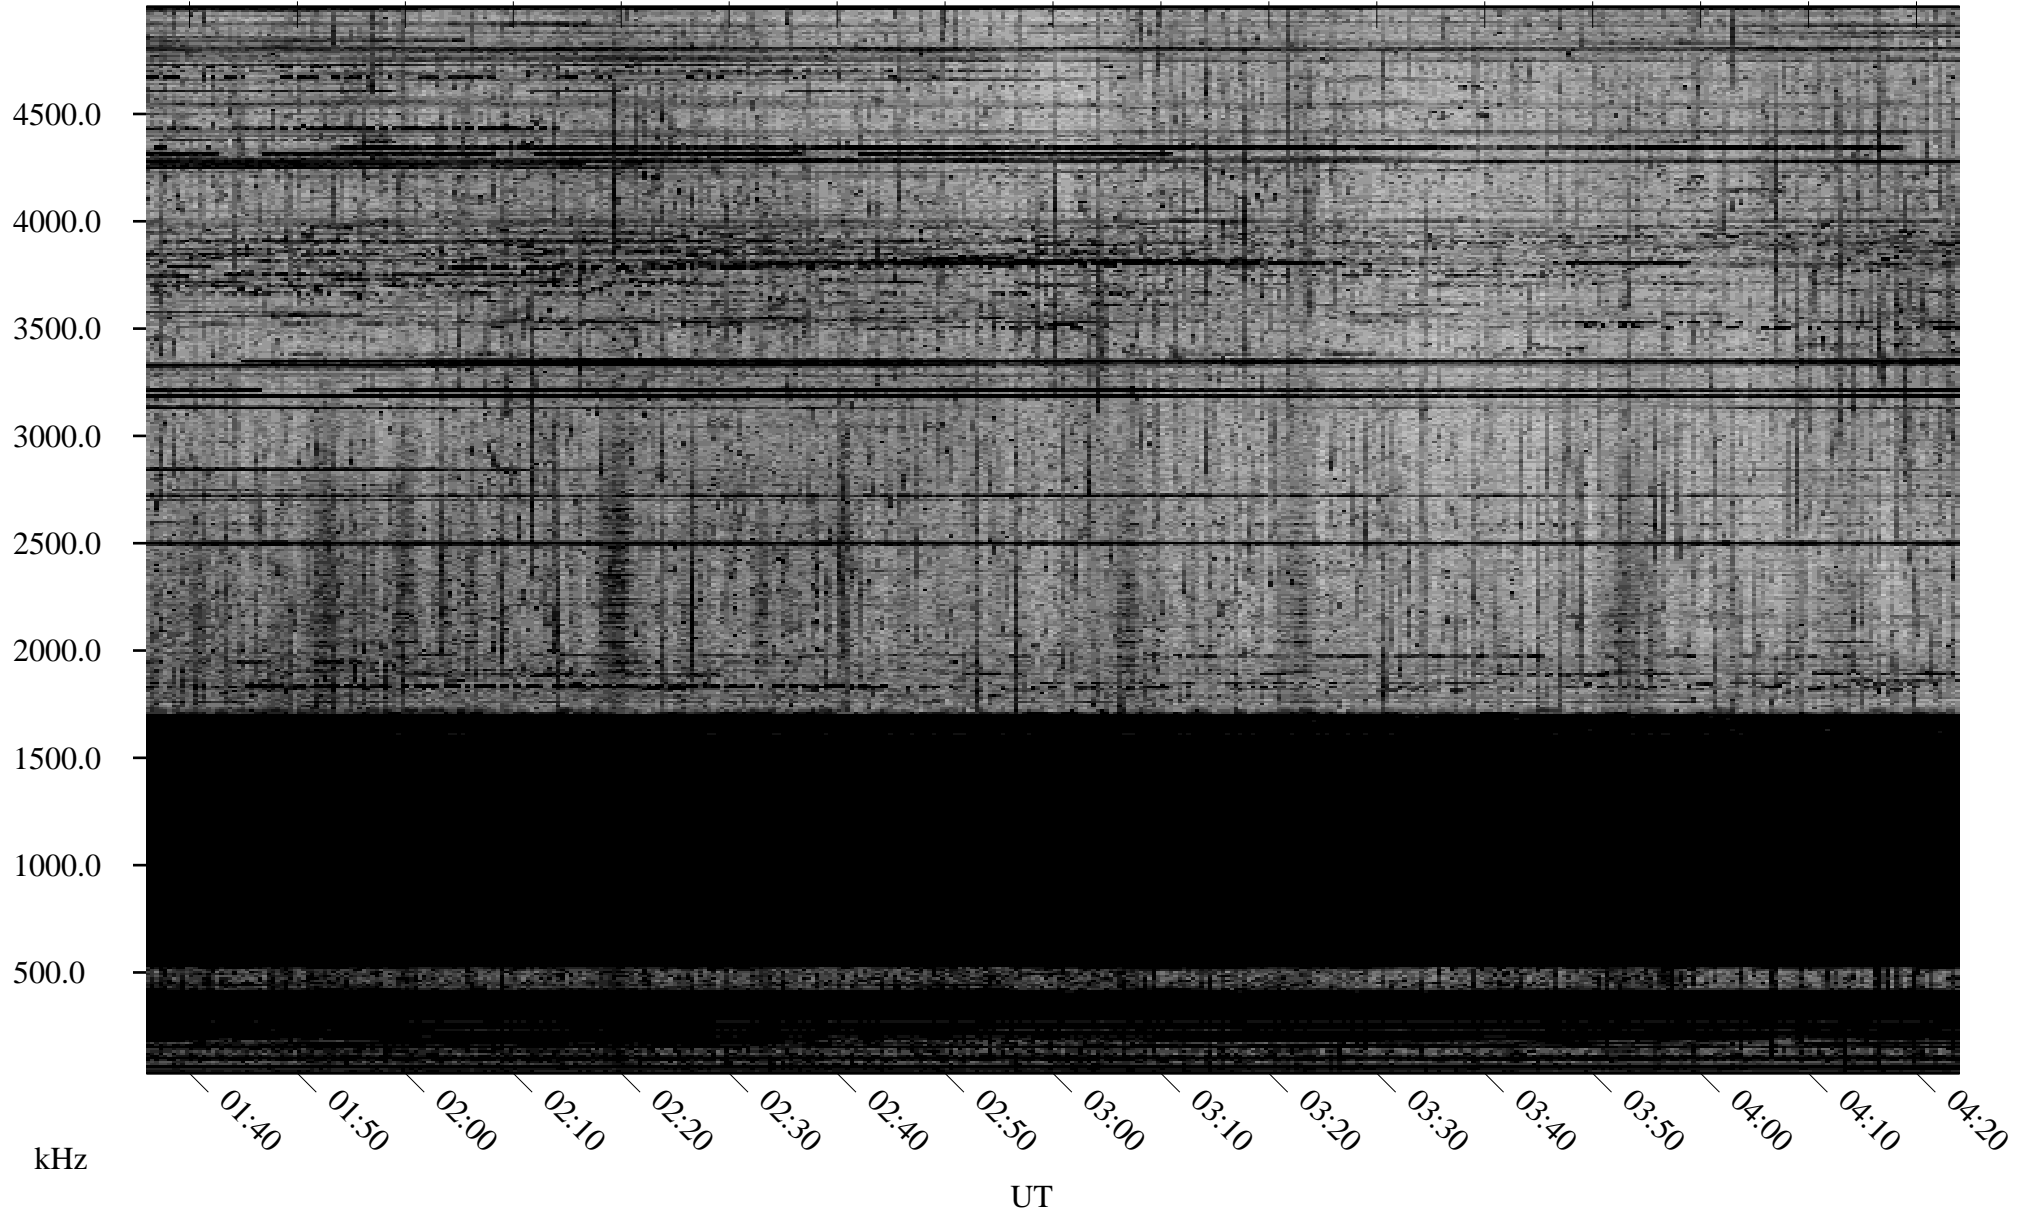

11/14/2008 Churchill, Manitoba

Linear Scale Black = 161 White = 15

ch08319l.r00SUm max_12

Page 1

11/14/2008 Churchill, Manitoba

Linear Scale Black = 161 White = 15

ch08319l.r00SUm max_12

Page 2

11/15/2008 Churchill, Manitoba

Linear Scale Black = 161 White = 15

ch08319l.r00SUm max_12

Page 3

11/15/2008 Churchill, Manitoba

Linear Scale Black = 161 White = 15

ch08319l.r00SUm max_12

Page 4

11/15/2008 Churchill, Manitoba

Linear Scale Black = 161 White = 15

ch08319l.r00SUm max_12

Page 5

11/15/2008 Churchill, Manitoba

Linear Scale Black = 161 White = 15

ch08319l.r00SUm max_12

Page 6

11/15/2008 Churchill, Manitoba

Linear Scale Black = 161 White = 15

ch08319l.r00SUm max_12

Page 7

11/15/2008 Churchill, Manitoba

Linear Scale Black = 161 White = 15

ch08319l.r00SUm max_12

Page 8