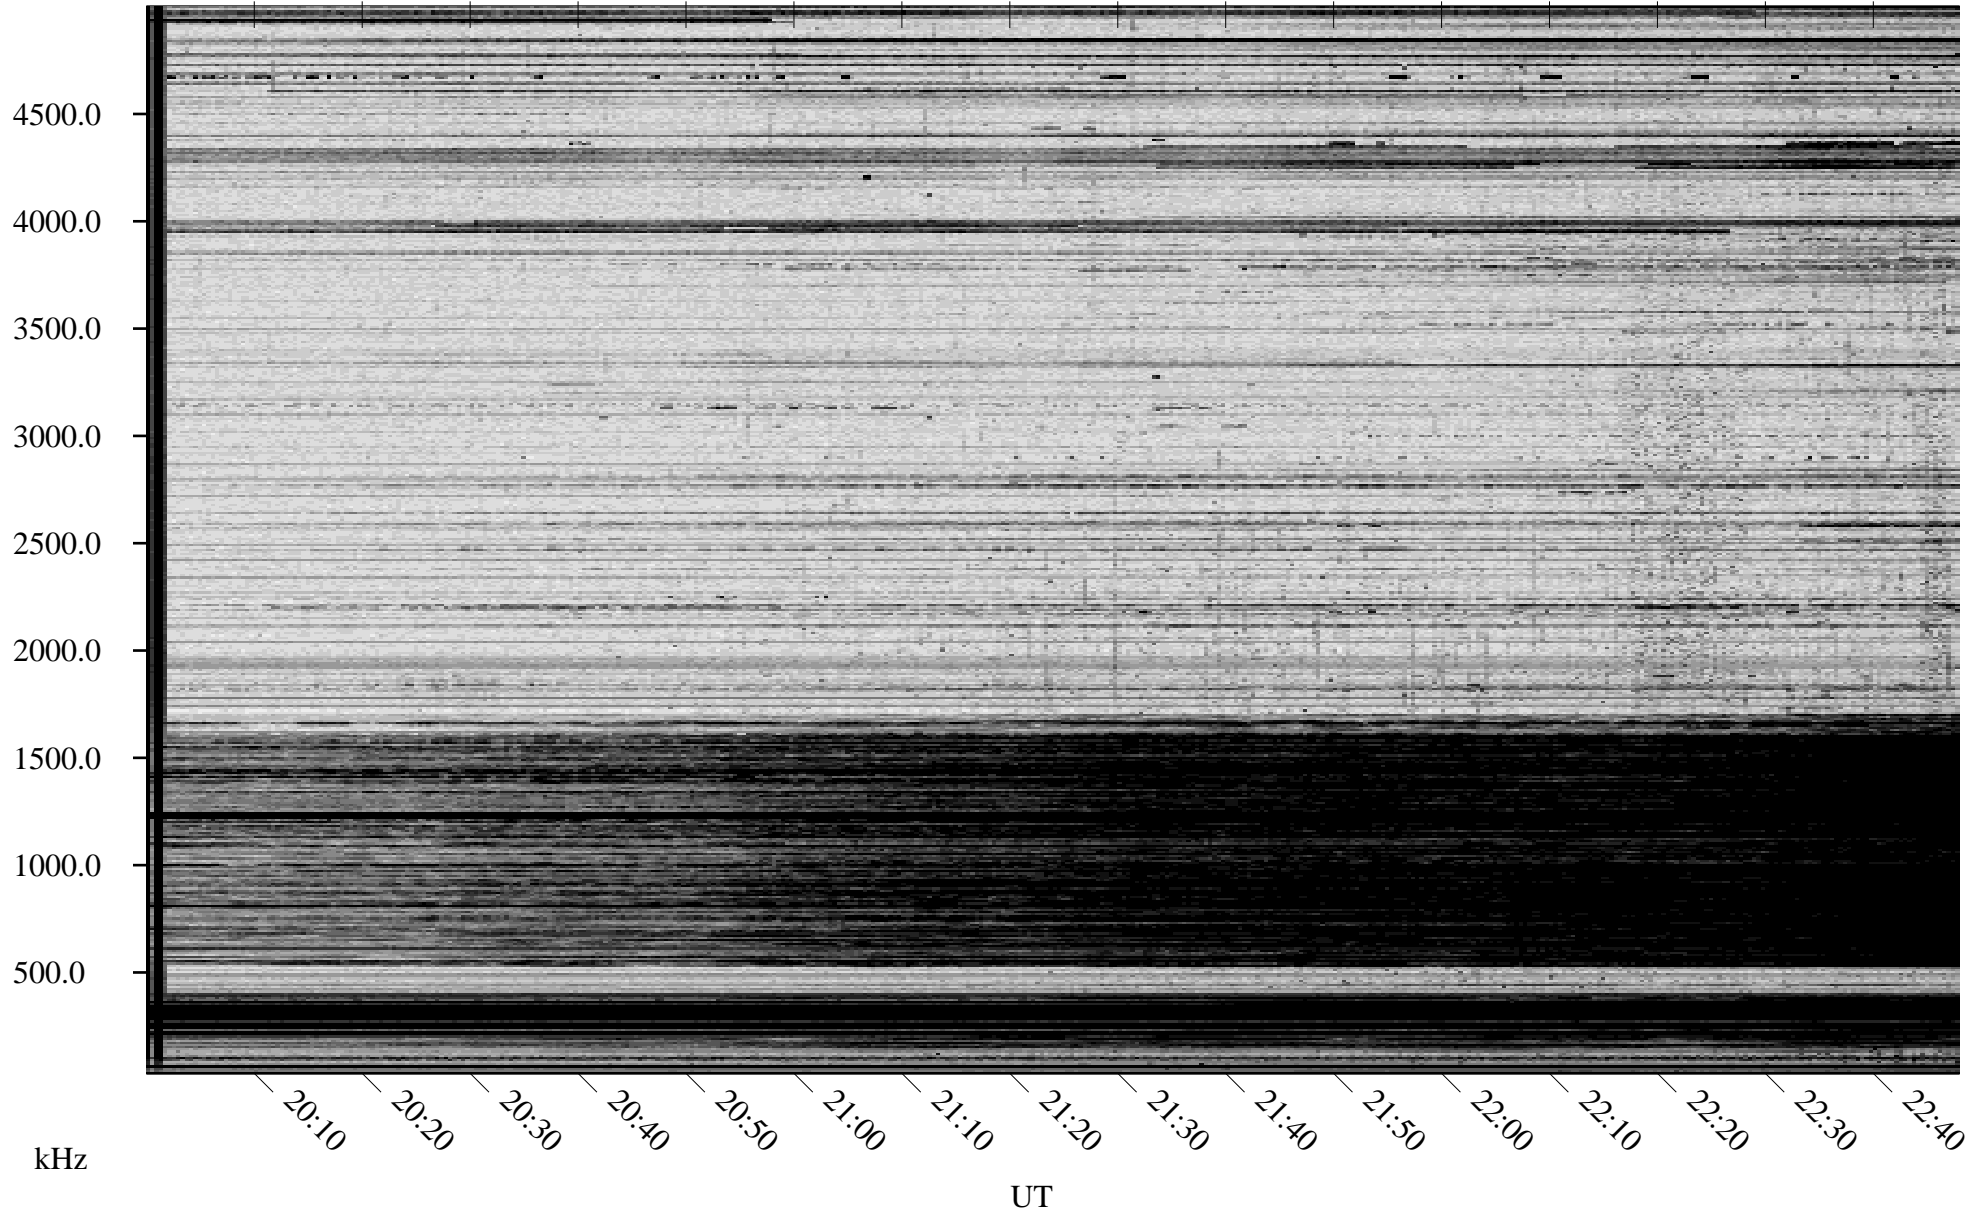

11/14/2008 Churchill, Manitoba

Linear Scale Black = 161 White = 15

ch08319l.r00SUm max_12

Page 1

11/14/2008 Churchill, Manitoba

Linear Scale Black = 161 White = 15

ch08319l.r00SUm max_12

Page 2

11/15/2008 Churchill, Manitoba

Linear Scale Black = 161 White = 15

ch08319l.r00SUm max_12

Page 3

11/15/2008 Churchill, Manitoba

Linear Scale Black = 161 White = 15

ch08319l.r00SUm max_12

Page 4

11/15/2008 Churchill, Manitoba

Linear Scale Black = 161 White = 15

ch08319l.r00SUm max_12

Page 5

11/15/2008 Churchill, Manitoba

Linear Scale Black = 161 White = 15

ch08319l.r00SUm max_12

Page 6

11/15/2008 Churchill, Manitoba

Linear Scale Black = 161 White = 15

ch08319l.r00SUm max_12

Page 7

11/15/2008 Churchill, Manitoba

Linear Scale Black = 161 White = 15

ch08319l.r00SUm max_12

Page 8