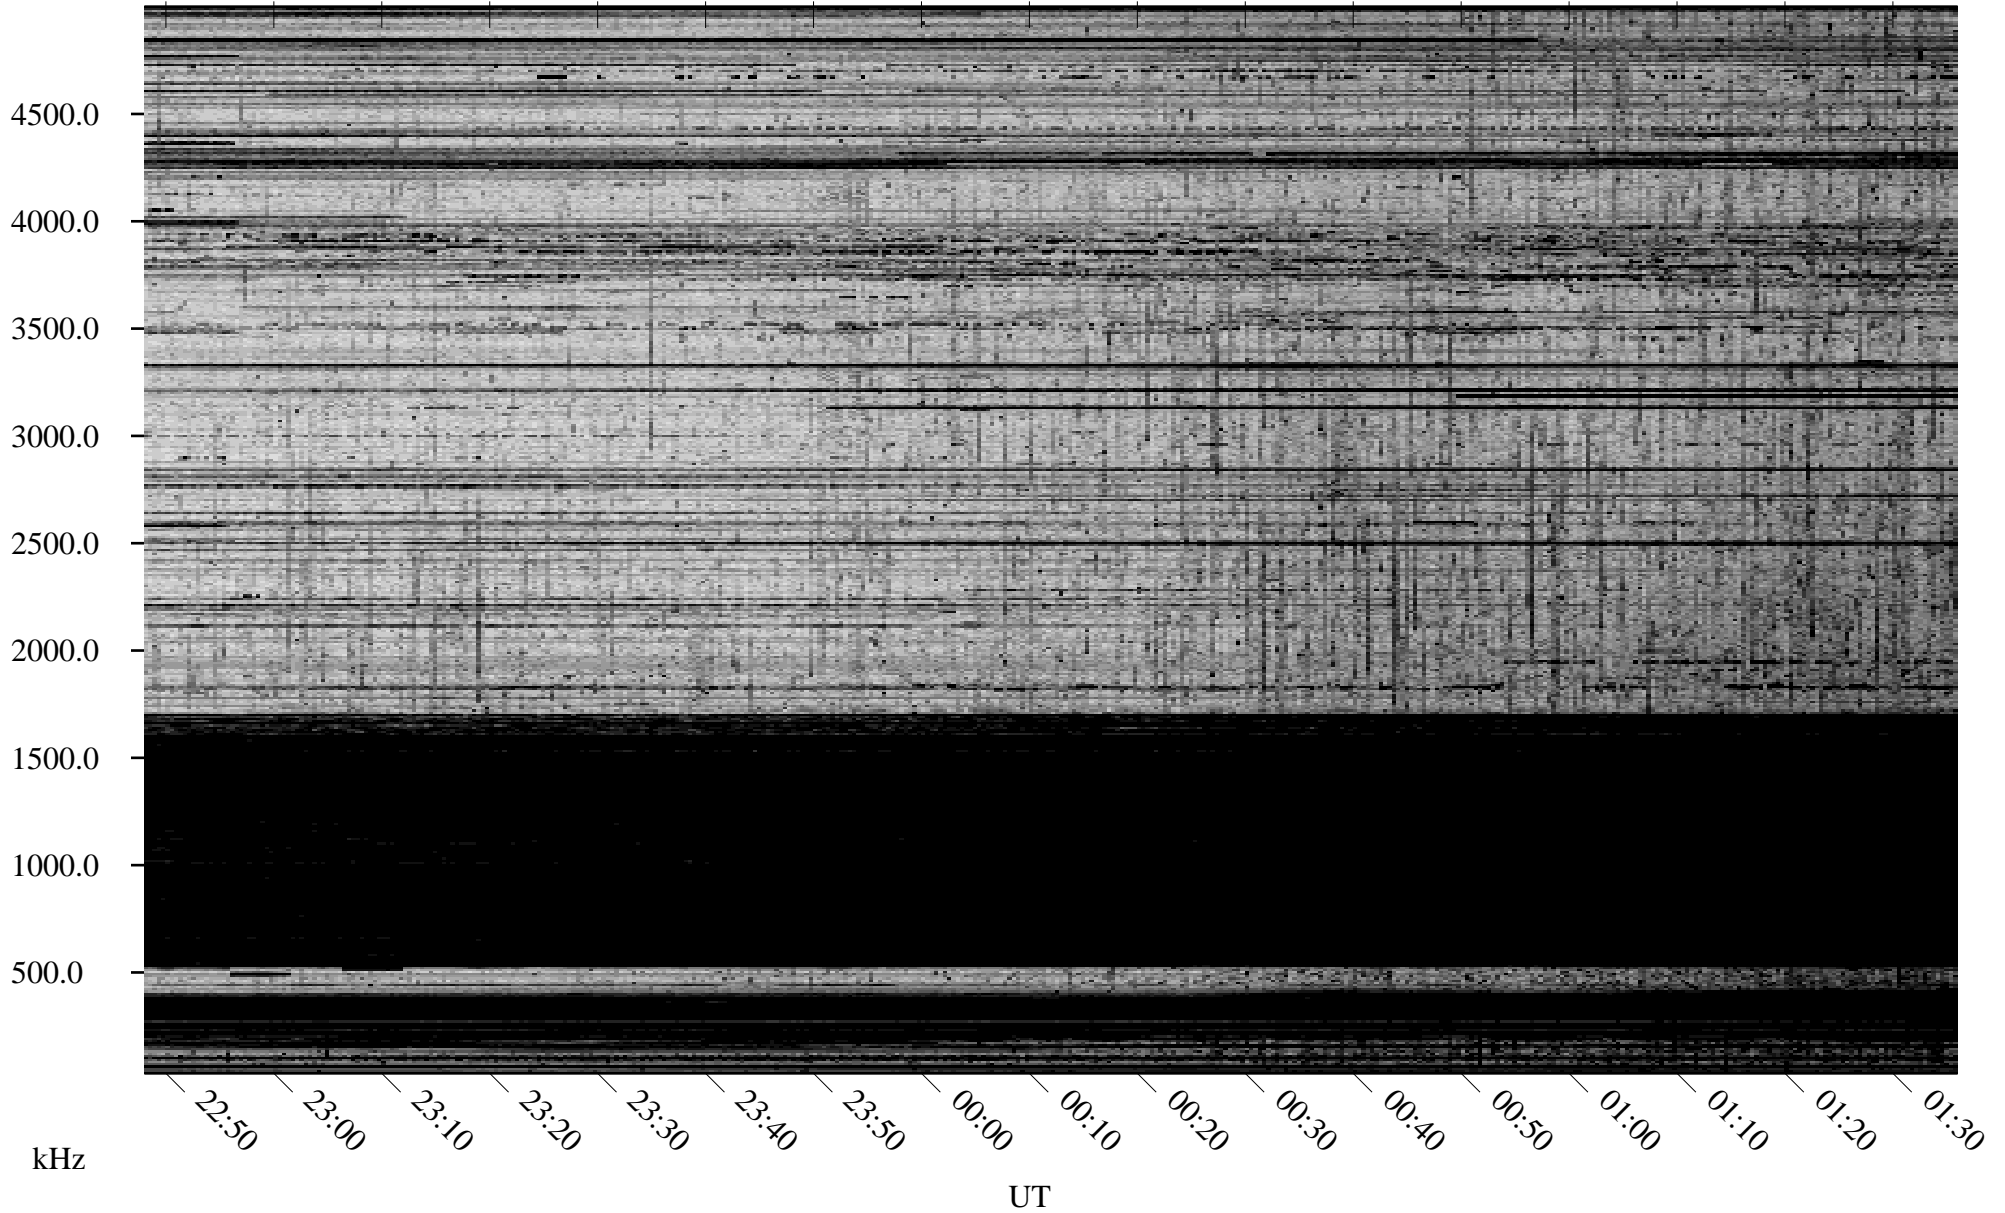

11/14/2008 Churchill, Manitoba

Linear Scale Black = 161 White = 15

ch08319l.r00SUm max_12

Page 1

11/14/2008 Churchill, Manitoba

Linear Scale Black = 161 White = 15

ch08319l.r00SUm max_12

Page 2

11/15/2008 Churchill, Manitoba

Linear Scale Black = 161 White = 15

ch08319l.r00SUm max_12

Page 3

11/15/2008 Churchill, Manitoba

Linear Scale Black = 161 White = 15

ch08319l.r00SUm max_12

Page 4

11/15/2008 Churchill, Manitoba

Linear Scale Black = 161 White = 15

ch08319l.r00SUm max_12

Page 5

11/15/2008 Churchill, Manitoba

Linear Scale Black = 161 White = 15

ch08319l.r00SUm max_12

Page 6

11/15/2008 Churchill, Manitoba

Linear Scale Black = 161 White = 15

ch08319l.r00SUm max_12

Page 7

11/15/2008 Churchill, Manitoba

Linear Scale Black = 161 White = 15

ch08319l.r00SUm max_12

Page 8