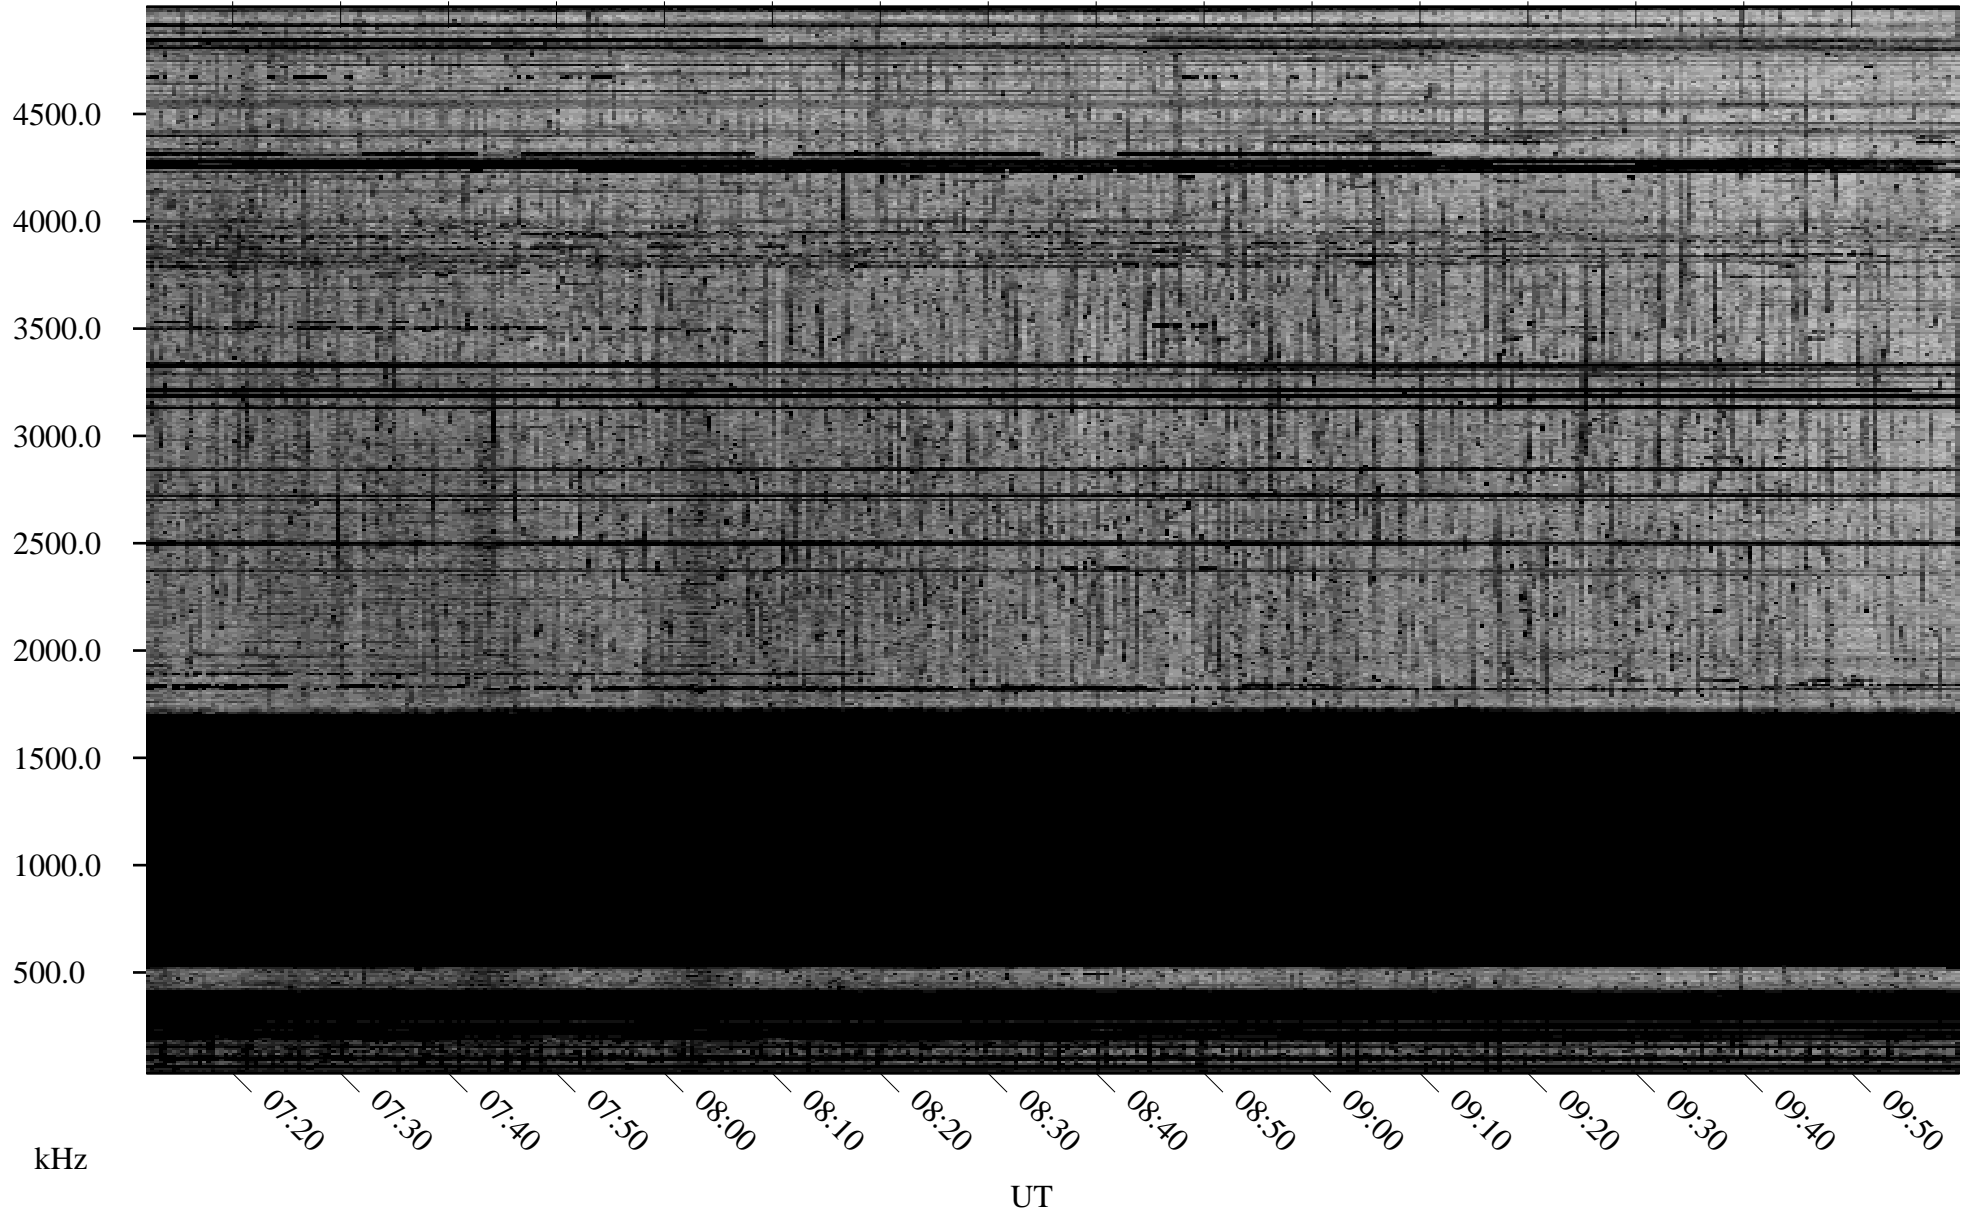

11/14/2008 Churchill, Manitoba

Linear Scale Black = 161 White = 15

ch08319l.r00SUm max_12

Page 1

11/14/2008 Churchill, Manitoba

Linear Scale Black = 161 White = 15

ch08319l.r00SUm max_12

Page 2

11/15/2008 Churchill, Manitoba

Linear Scale Black = 161 White = 15

ch08319l.r00SUm max_12

Page 3

11/15/2008 Churchill, Manitoba

Linear Scale Black = 161 White = 15

ch08319l.r00SUm max_12

Page 4

11/15/2008 Churchill, Manitoba

Linear Scale Black = 161 White = 15

ch08319l.r00SUm max_12

Page 5

11/15/2008 Churchill, Manitoba

Linear Scale Black = 161 White = 15

ch08319l.r00SUm max_12

Page 6

11/15/2008 Churchill, Manitoba

Linear Scale Black = 161 White = 15

ch08319l.r00SUm max_12

Page 7

11/15/2008 Churchill, Manitoba

Linear Scale Black = 161 White = 15

ch08319l.r00SUm max_12

Page 8