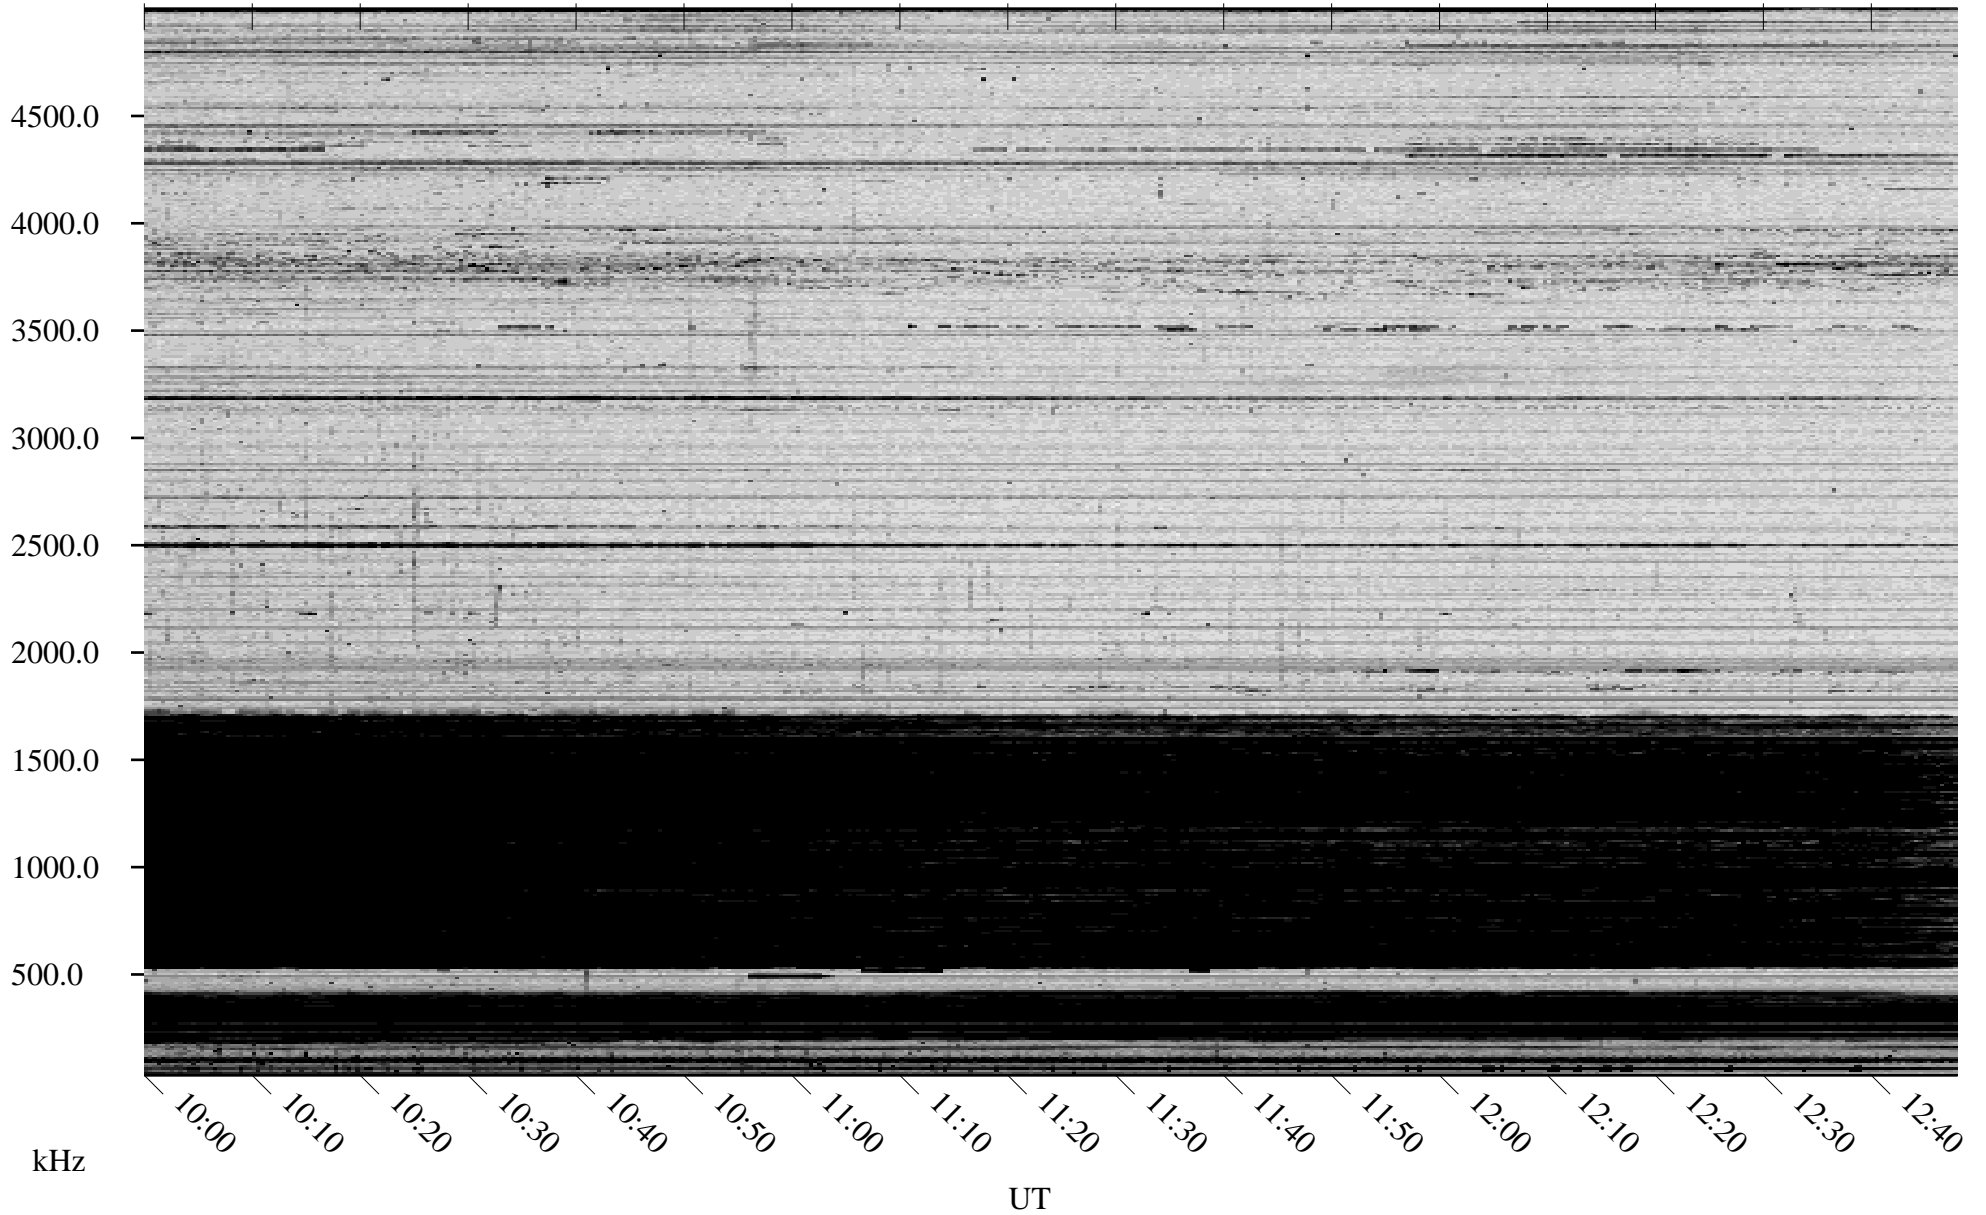

11/15/2008 Churchill, Manitoba

Linear Scale Black = 161 White = 15

ch08320l.r00SUm max_12

Page 1

11/15/2008 Churchill, Manitoba

Linear Scale Black = 161 White = 15

ch08320l.r00SUm max_12

Page 2

11/16/2008 Churchill, Manitoba

Linear Scale Black = 161 White = 15

ch08320l.r00SUm max_12

Page 3

11/16/2008 Churchill, Manitoba

Linear Scale Black = 161 White = 15

ch08320l.r00SUm max_12

Page 4

11/16/2008 Churchill, Manitoba

Linear Scale Black = 161 White = 15

ch08320l.r00SUm max_12

Page 5

11/16/2008 Churchill, Manitoba

Linear Scale Black = 161 White = 15

ch08320l.r00SUm max_12

Page 6

11/16/2008 Churchill, Manitoba

Linear Scale Black = 161 White = 15

ch08320l.r00SUm max_12

Page 7

11/16/2008 Churchill, Manitoba

Linear Scale Black = 161 White = 15

ch08320l.r00SUm max_12