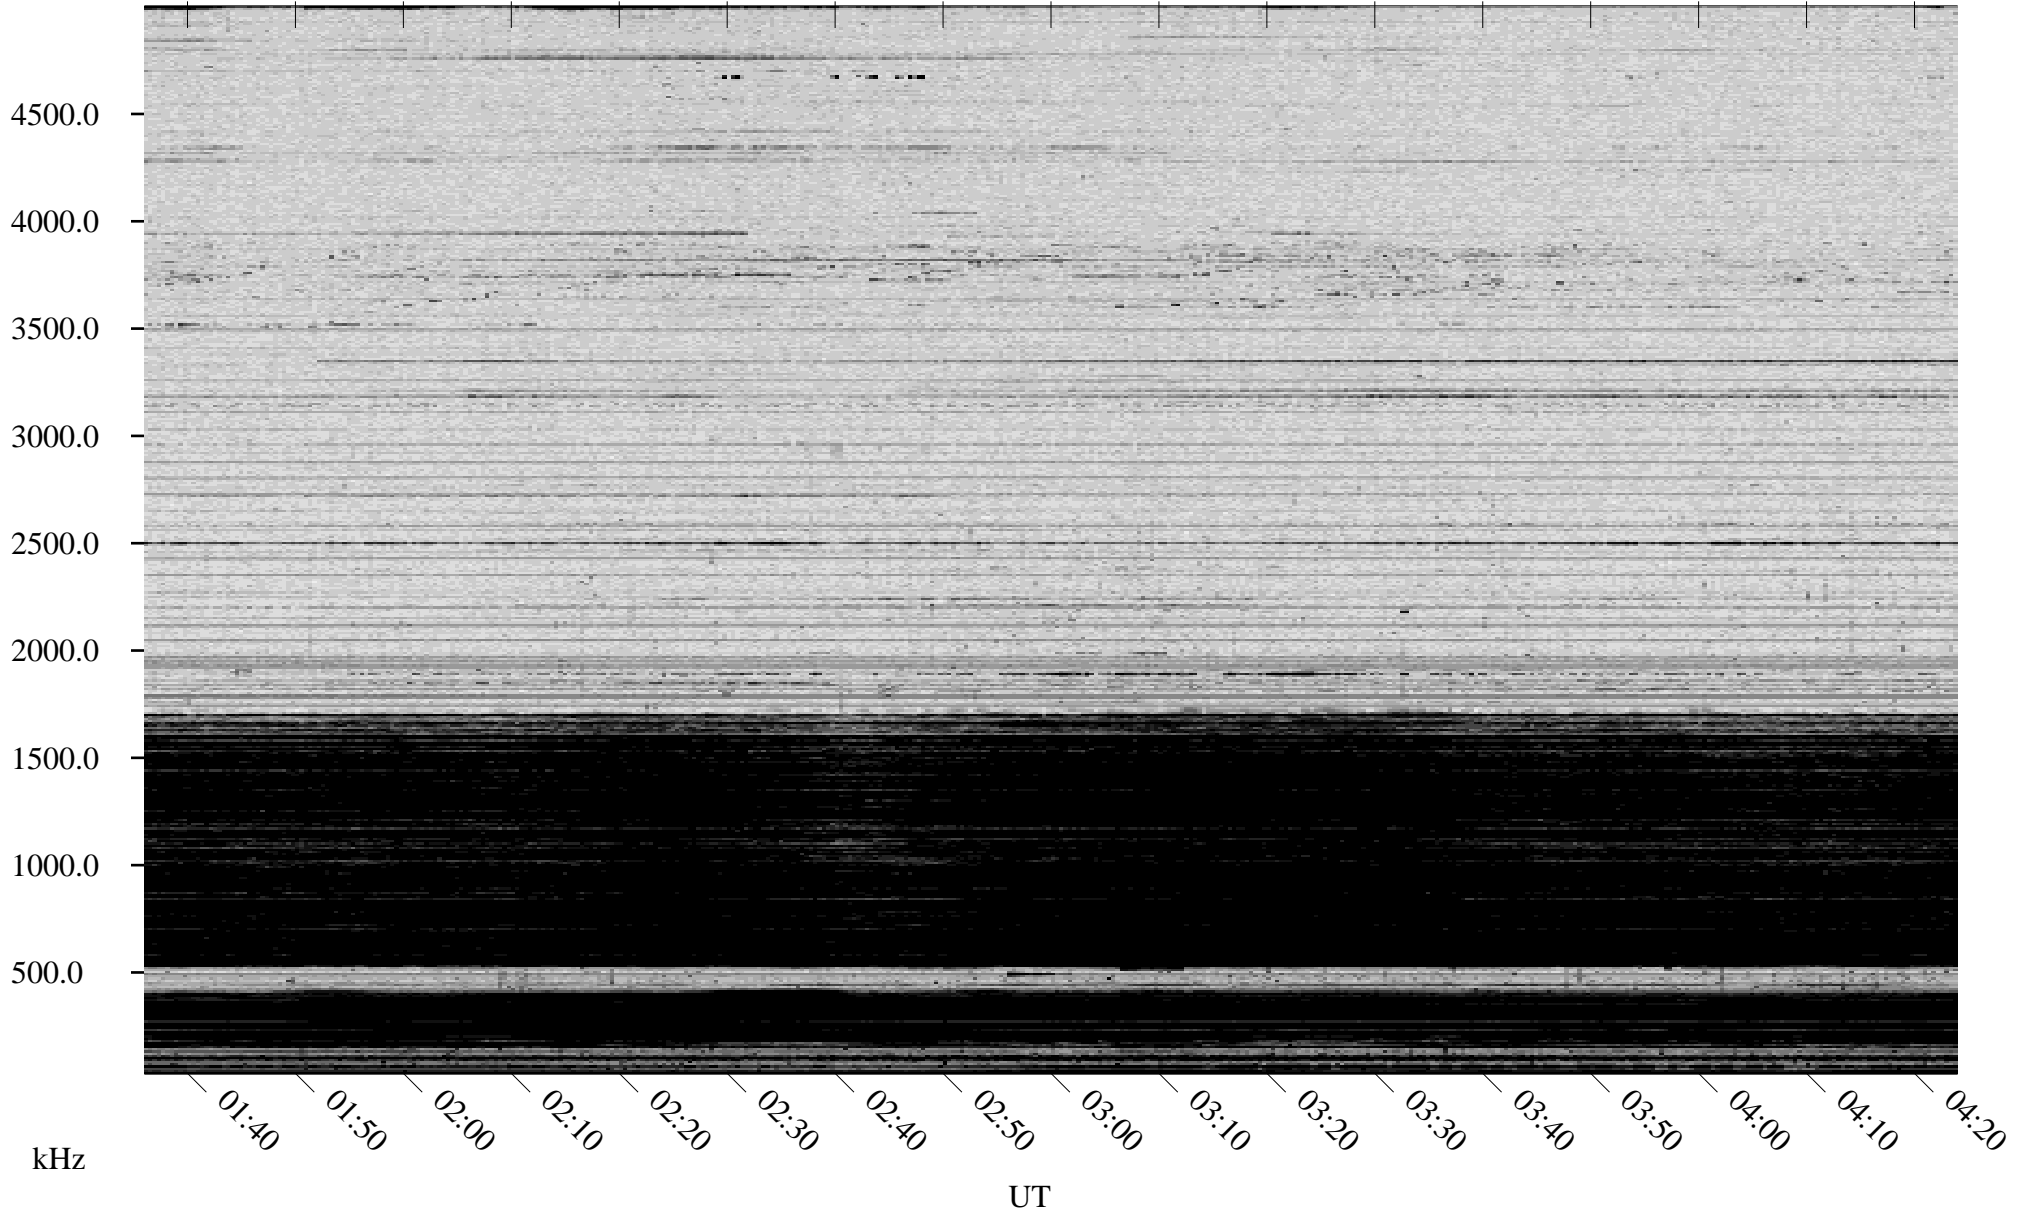

11/15/2008 Churchill, Manitoba

Linear Scale Black = 161 White = 15

ch08320l.r00SUm max_12

Page 1

11/15/2008 Churchill, Manitoba

Linear Scale Black = 161 White = 15

ch08320l.r00SUm max_12

Page 2

11/16/2008 Churchill, Manitoba

Linear Scale Black = 161 White = 15

ch08320l.r00SUm max_12

Page 3

11/16/2008 Churchill, Manitoba

Linear Scale Black = 161 White = 15

ch08320l.r00SUm max_12

Page 4

11/16/2008 Churchill, Manitoba

Linear Scale Black = 161 White = 15

ch08320l.r00SUm max_12

Page 5

11/16/2008 Churchill, Manitoba

Linear Scale Black = 161 White = 15

ch08320l.r00SUm max_12

Page 6

11/16/2008 Churchill, Manitoba

Linear Scale Black = 161 White = 15

ch08320l.r00SUm max_12

Page 7

11/16/2008 Churchill, Manitoba

Linear Scale Black = 161 White = 15

ch08320l.r00SUm max_12