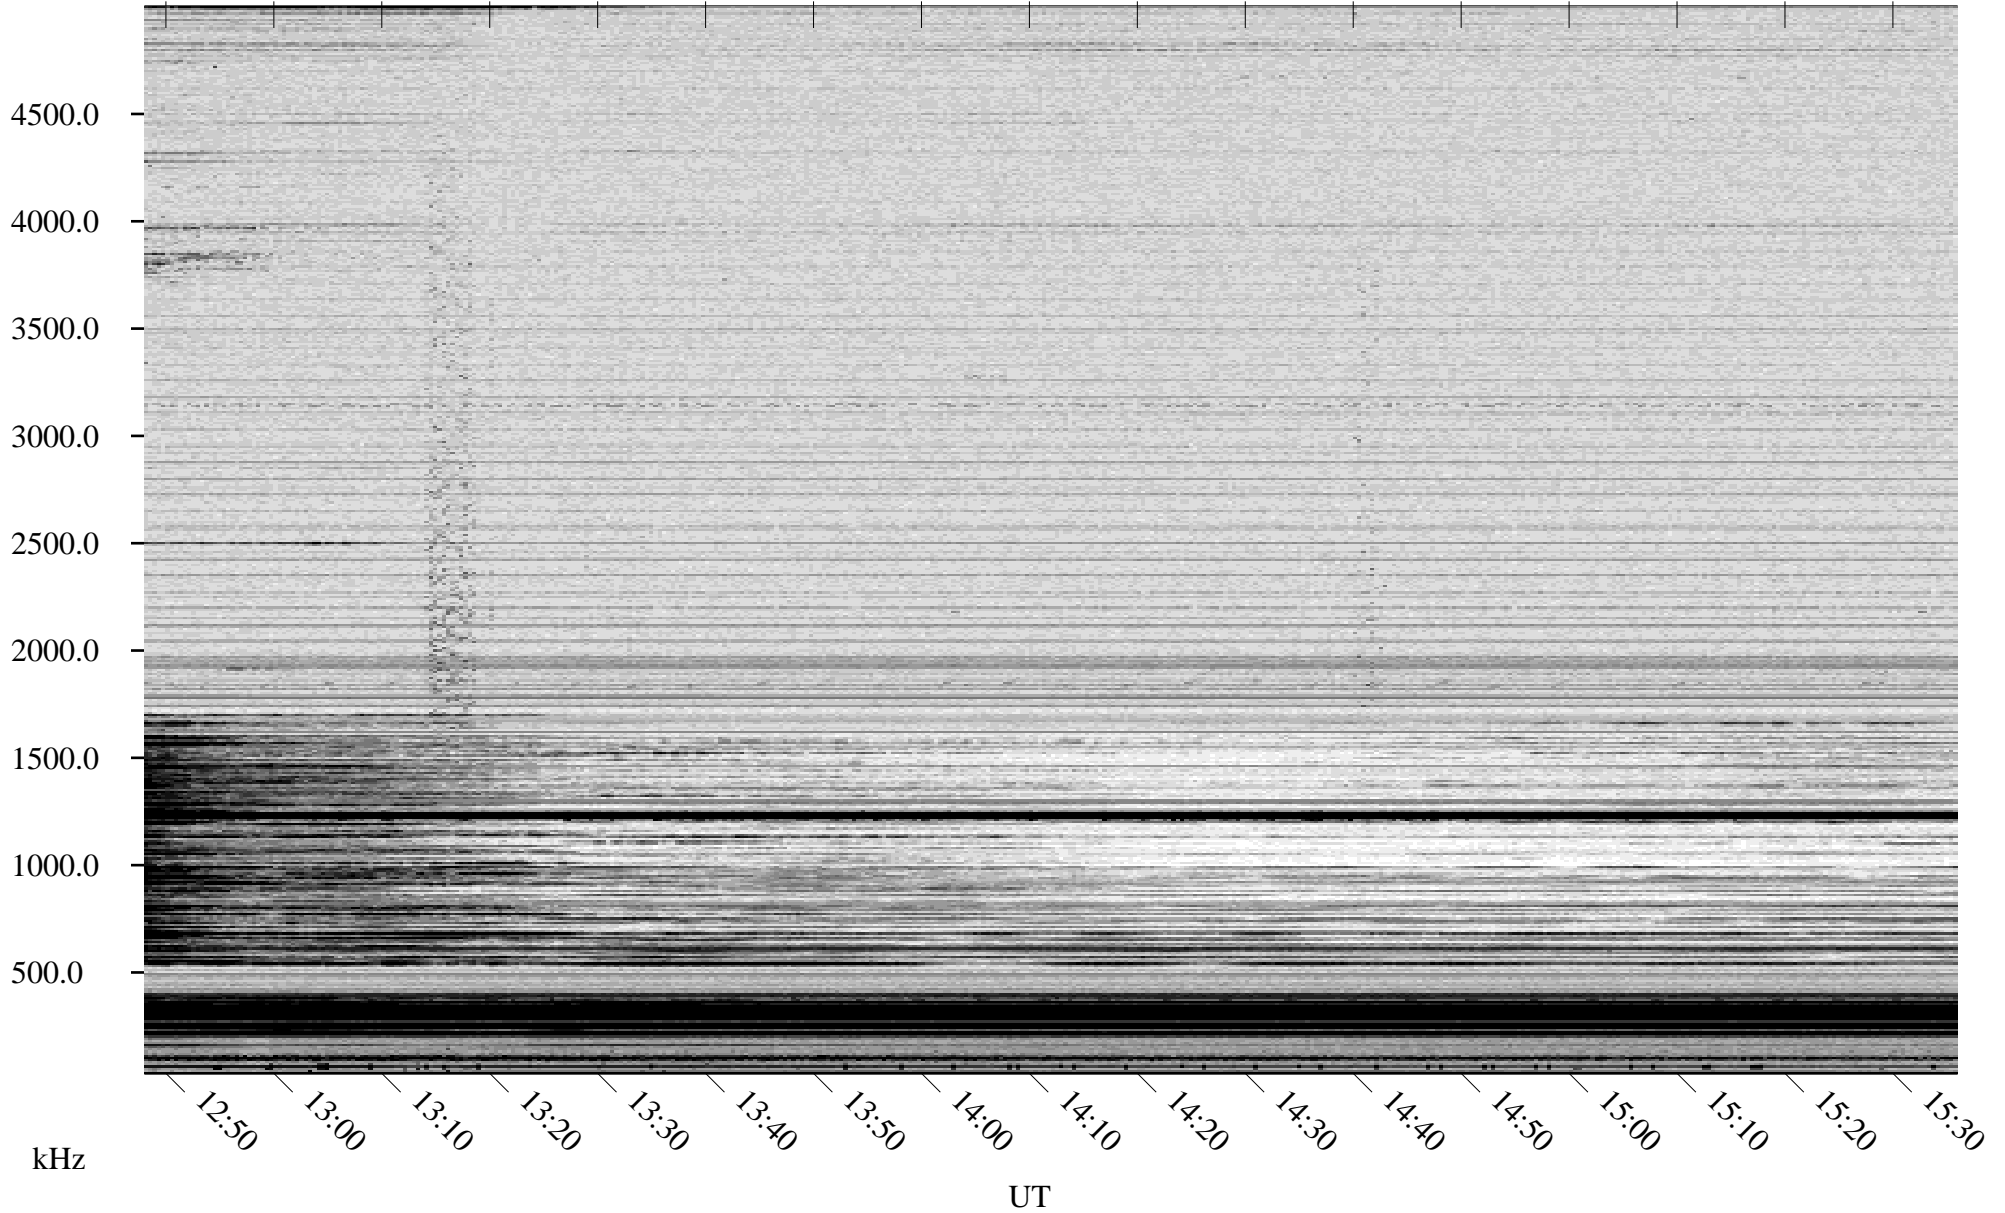

11/15/2008 Churchill, Manitoba

Linear Scale Black = 161 White = 15

ch08320l.r00SUm max_12

Page 1

11/15/2008 Churchill, Manitoba

Linear Scale Black = 161 White = 15

ch08320l.r00SUm max_12

Page 2

11/16/2008 Churchill, Manitoba

Linear Scale Black = 161 White = 15

ch08320l.r00SUm max_12

Page 3

11/16/2008 Churchill, Manitoba

Linear Scale Black = 161 White = 15

ch08320l.r00SUm max_12

Page 4

11/16/2008 Churchill, Manitoba

Linear Scale Black = 161 White = 15

ch08320l.r00SUm max_12

Page 5

11/16/2008 Churchill, Manitoba

Linear Scale Black = 161 White = 15

ch08320l.r00SUm max_12

Page 6

11/16/2008 Churchill, Manitoba

Linear Scale Black = 161 White = 15

ch08320l.r00SUm max_12

Page 7

11/16/2008 Churchill, Manitoba

Linear Scale Black = 161 White = 15

ch08320l.r00SUm max_12