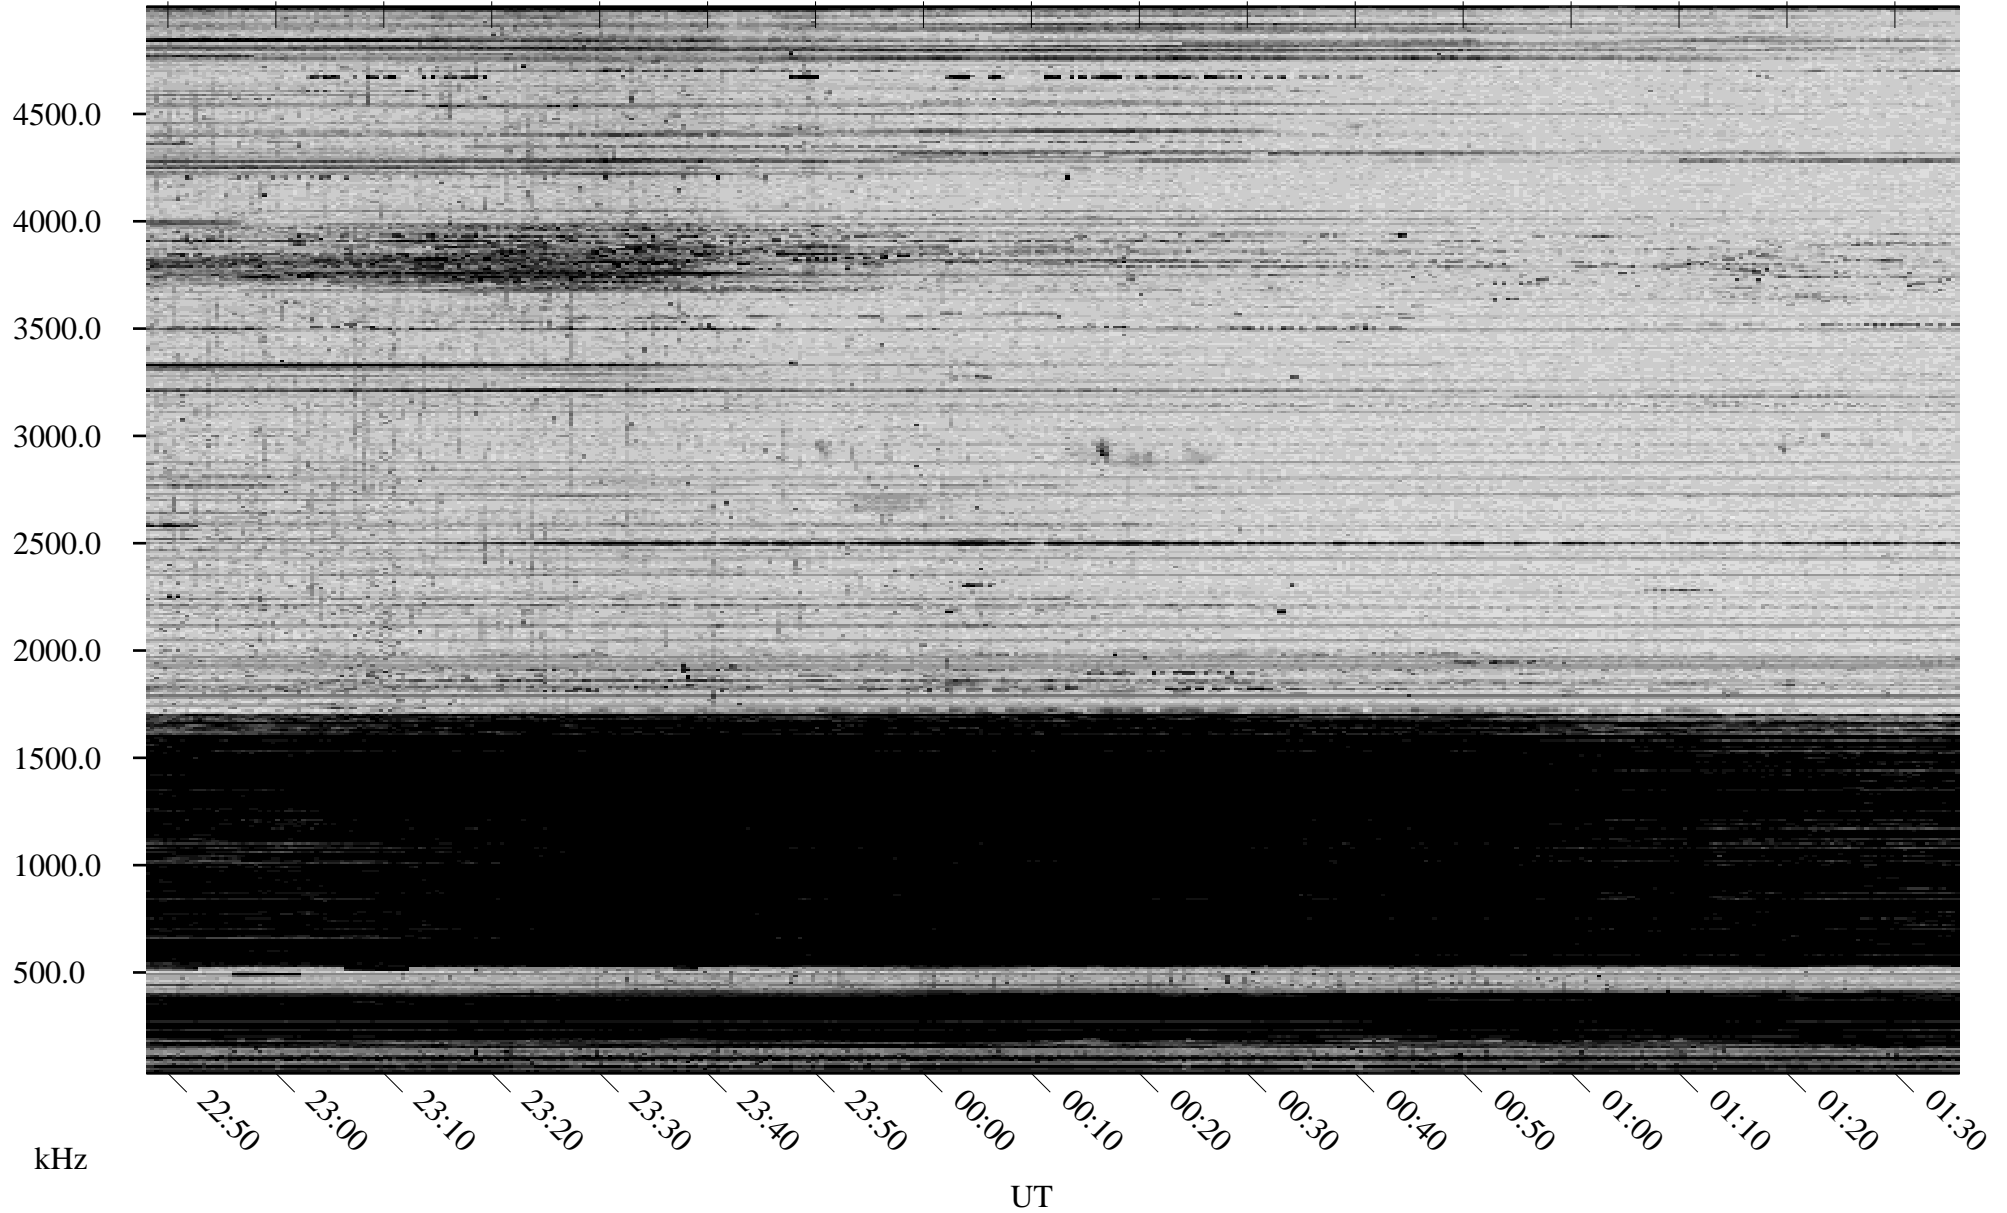

11/15/2008 Churchill, Manitoba

Linear Scale Black = 161 White = 15

ch08320l.r00SUm max_12

Page 1

11/15/2008 Churchill, Manitoba

Linear Scale Black = 161 White = 15

ch08320l.r00SUm max_12

Page 2

11/16/2008 Churchill, Manitoba

Linear Scale Black = 161 White = 15

ch08320l.r00SUm max_12

Page 3

11/16/2008 Churchill, Manitoba

Linear Scale Black = 161 White = 15

ch08320l.r00SUm max_12

Page 4

11/16/2008 Churchill, Manitoba

Linear Scale Black = 161 White = 15

ch08320l.r00SUm max_12

Page 5

11/16/2008 Churchill, Manitoba

Linear Scale Black = 161 White = 15

ch08320l.r00SUm max_12

Page 6

11/16/2008 Churchill, Manitoba

Linear Scale Black = 161 White = 15

ch08320l.r00SUm max_12

Page 7

11/16/2008 Churchill, Manitoba

Linear Scale Black = 161 White = 15

ch08320l.r00SUm max_12