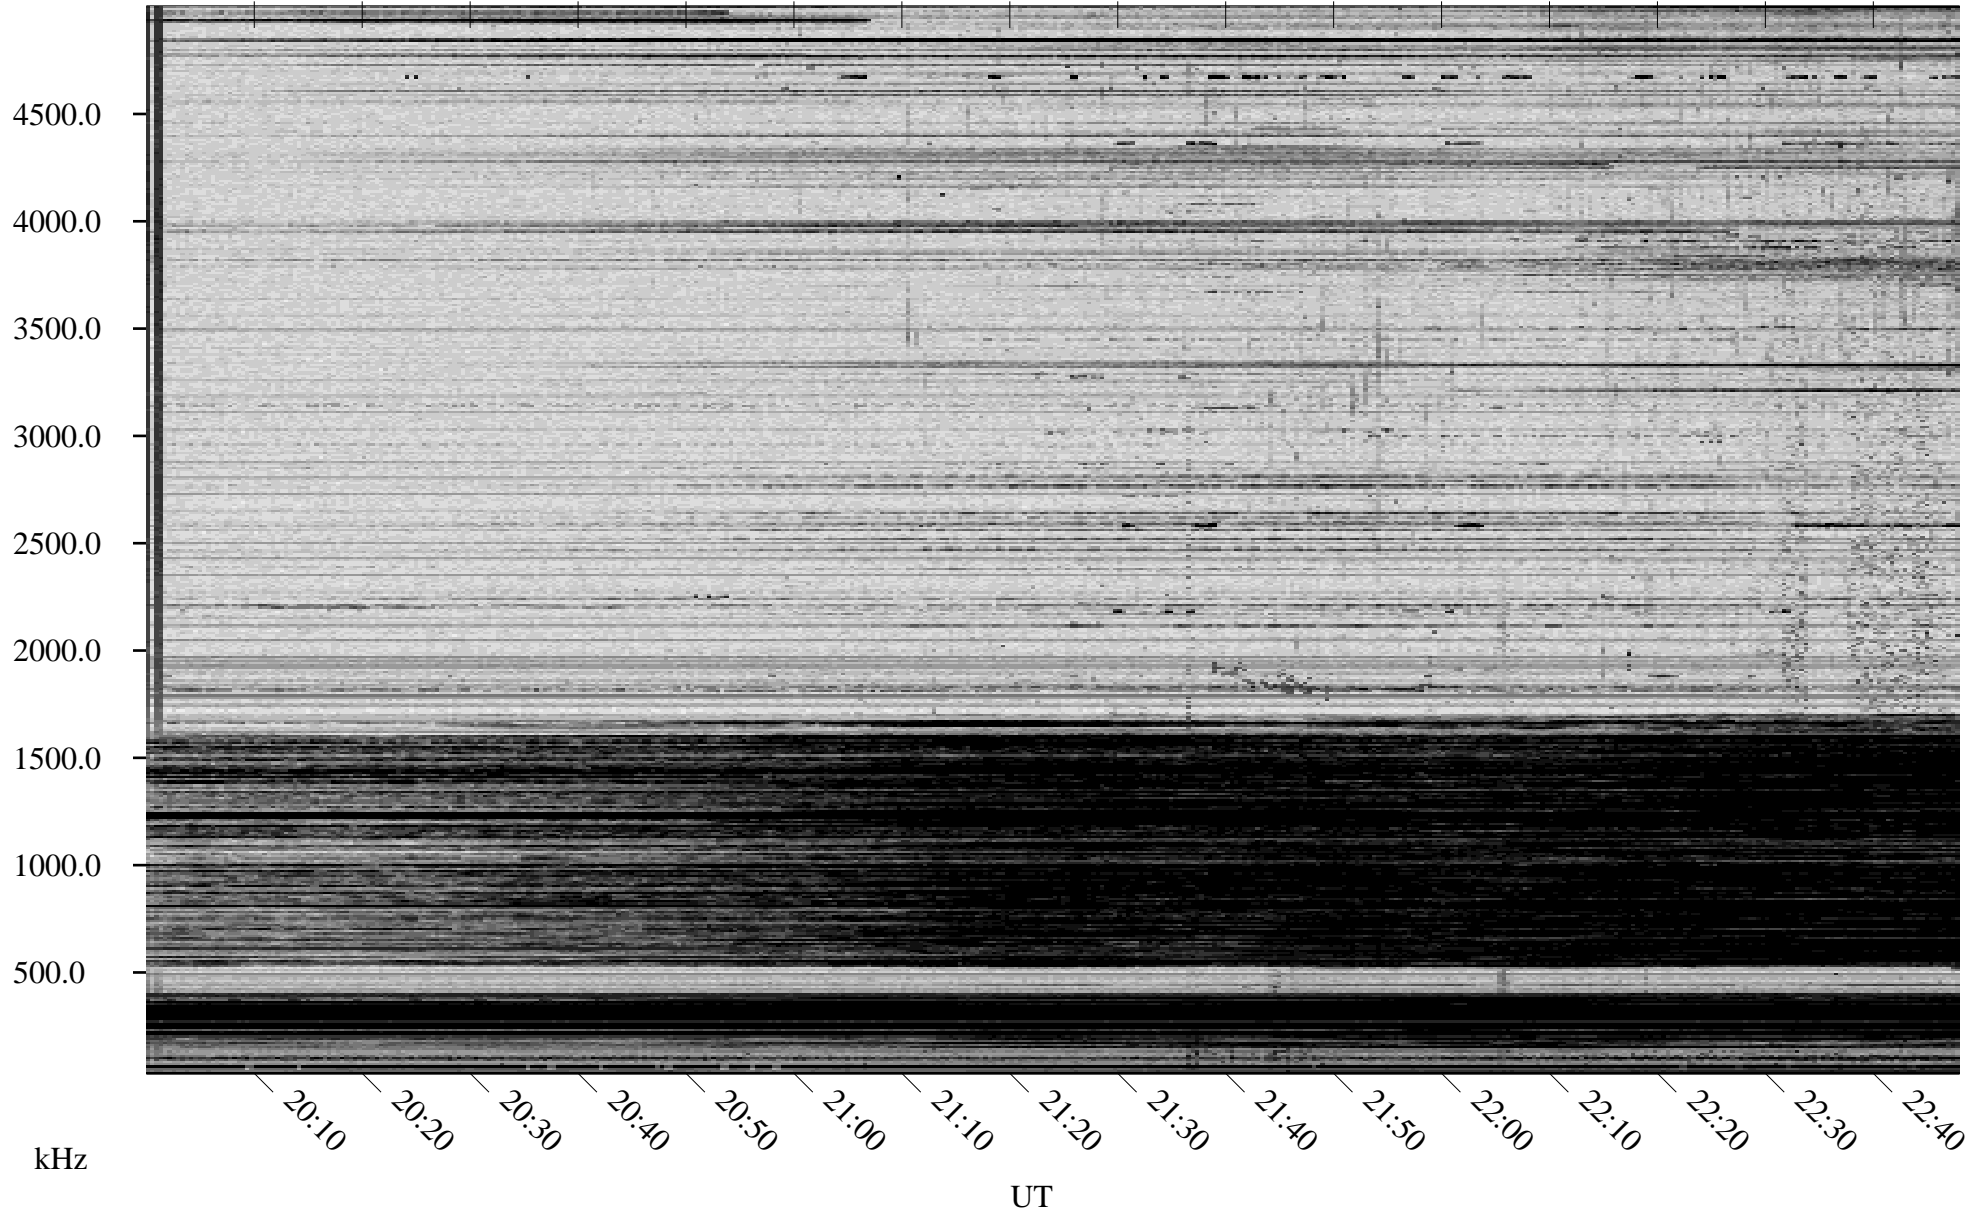

11/15/2008 Churchill, Manitoba

Linear Scale Black = 161 White = 15

ch08320l.r00SUm max_12

Page 1

11/15/2008 Churchill, Manitoba

Linear Scale Black = 161 White = 15

ch08320l.r00SUm max_12

Page 2

11/16/2008 Churchill, Manitoba

Linear Scale Black = 161 White = 15

ch08320l.r00SUm max_12

Page 3

11/16/2008 Churchill, Manitoba

Linear Scale Black = 161 White = 15

ch08320l.r00SUm max_12

Page 4

11/16/2008 Churchill, Manitoba

Linear Scale Black = 161 White = 15

ch08320l.r00SUm max_12

Page 5

11/16/2008 Churchill, Manitoba

Linear Scale Black = 161 White = 15

ch08320l.r00SUm max_12

Page 6

11/16/2008 Churchill, Manitoba

Linear Scale Black = 161 White = 15

ch08320l.r00SUm max_12

Page 7

11/16/2008 Churchill, Manitoba

Linear Scale Black = 161 White = 15

ch08320l.r00SUm max_12