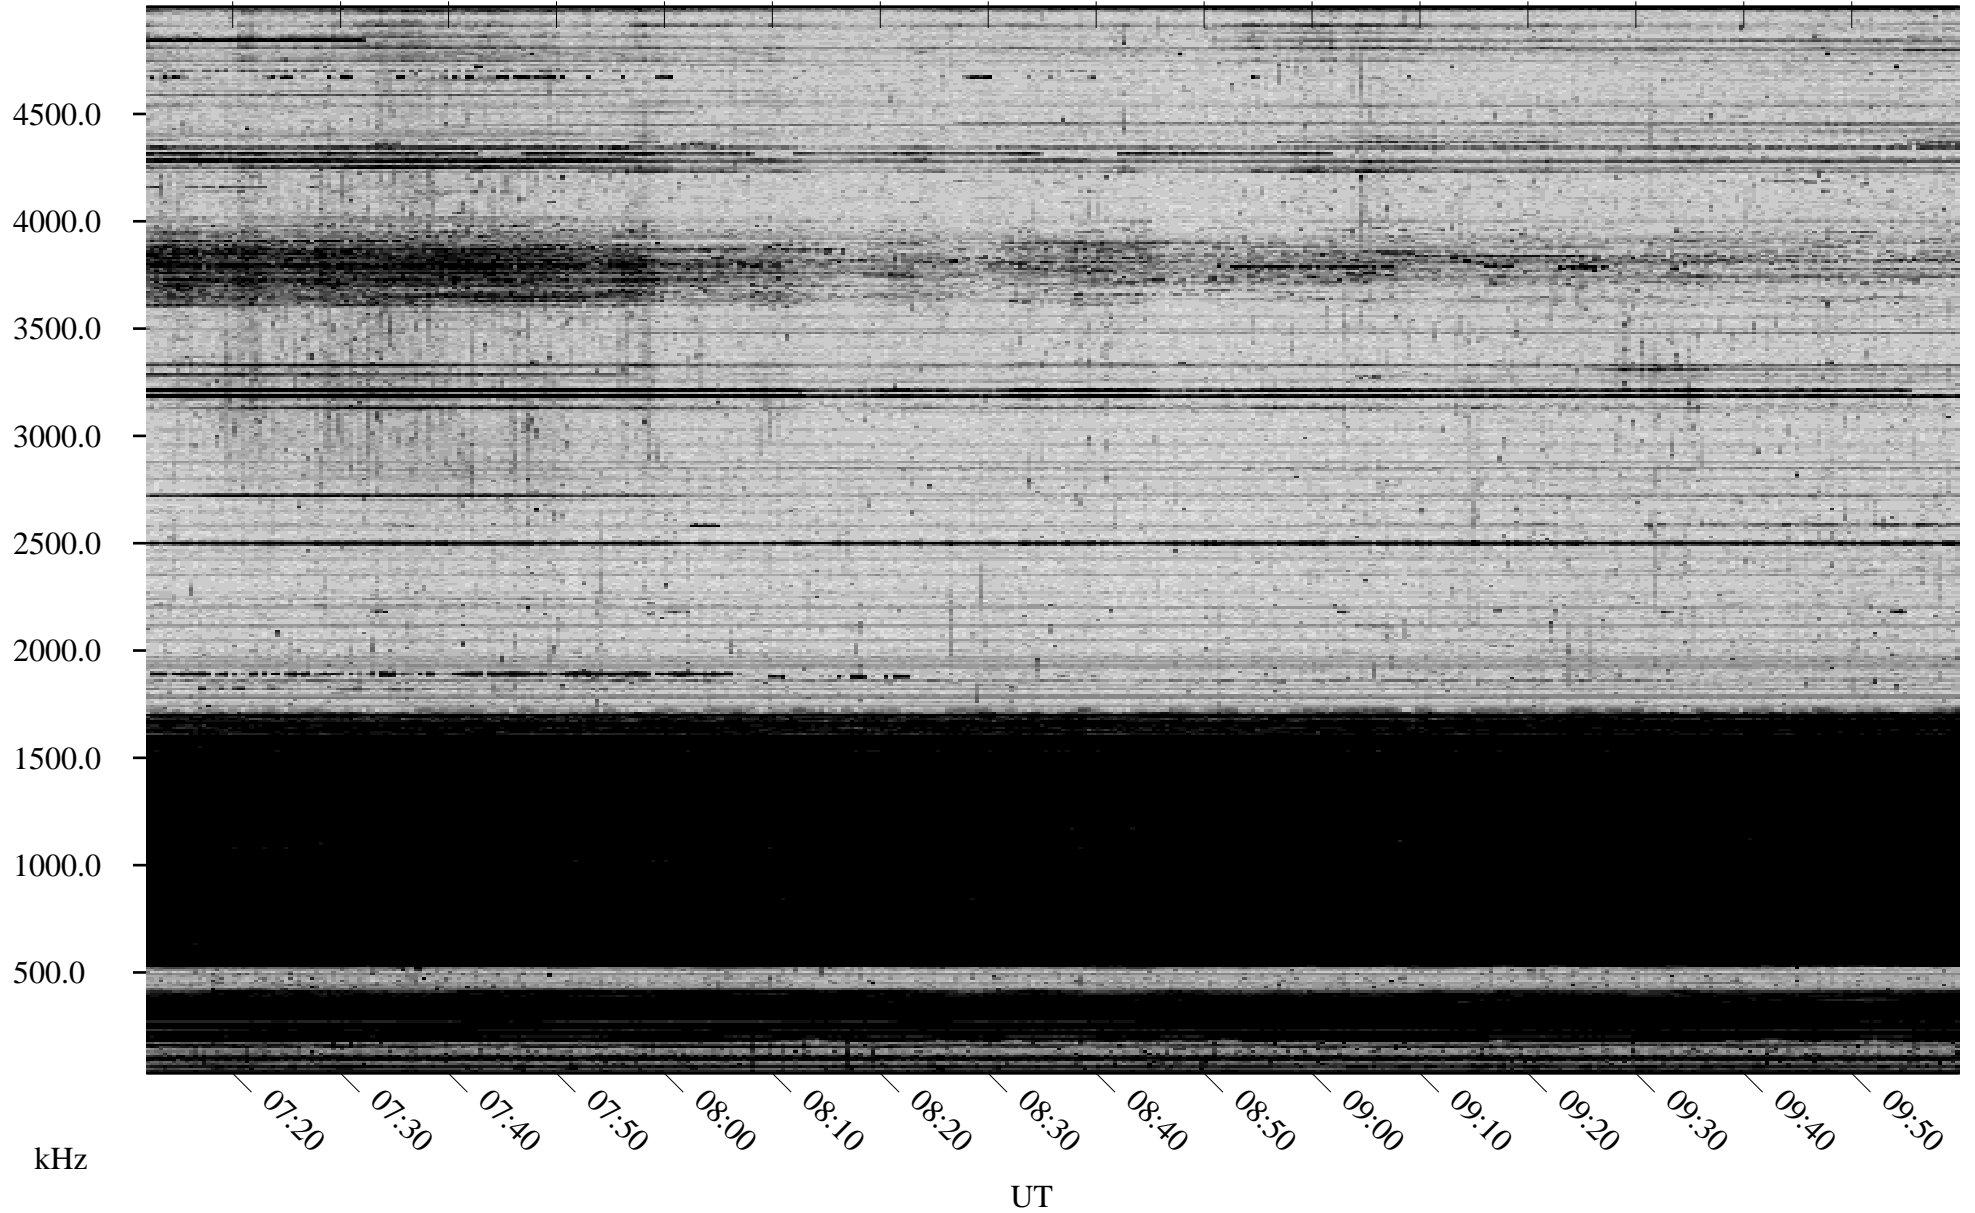

11/15/2008 Churchill, Manitoba

Linear Scale Black = 161 White = 15

ch08320l.r00SUm max_12

Page 1

11/15/2008 Churchill, Manitoba

Linear Scale Black = 161 White = 15

ch08320l.r00SUm max_12

Page 2

11/16/2008 Churchill, Manitoba

Linear Scale Black = 161 White = 15

ch08320l.r00SUm max_12

Page 3

11/16/2008 Churchill, Manitoba

Linear Scale Black = 161 White = 15

ch08320l.r00SUm max_12

Page 4

11/16/2008 Churchill, Manitoba

Linear Scale Black = 161 White = 15

ch08320l.r00SUm max_12

Page 5

11/16/2008 Churchill, Manitoba

Linear Scale Black = 161 White = 15

ch08320l.r00SUm max_12

Page 6

11/16/2008 Churchill, Manitoba

Linear Scale Black = 161 White = 15

ch08320l.r00SUm max_12

Page 7

11/16/2008 Churchill, Manitoba

Linear Scale Black = 161 White = 15

ch08320l.r00SUm max_12