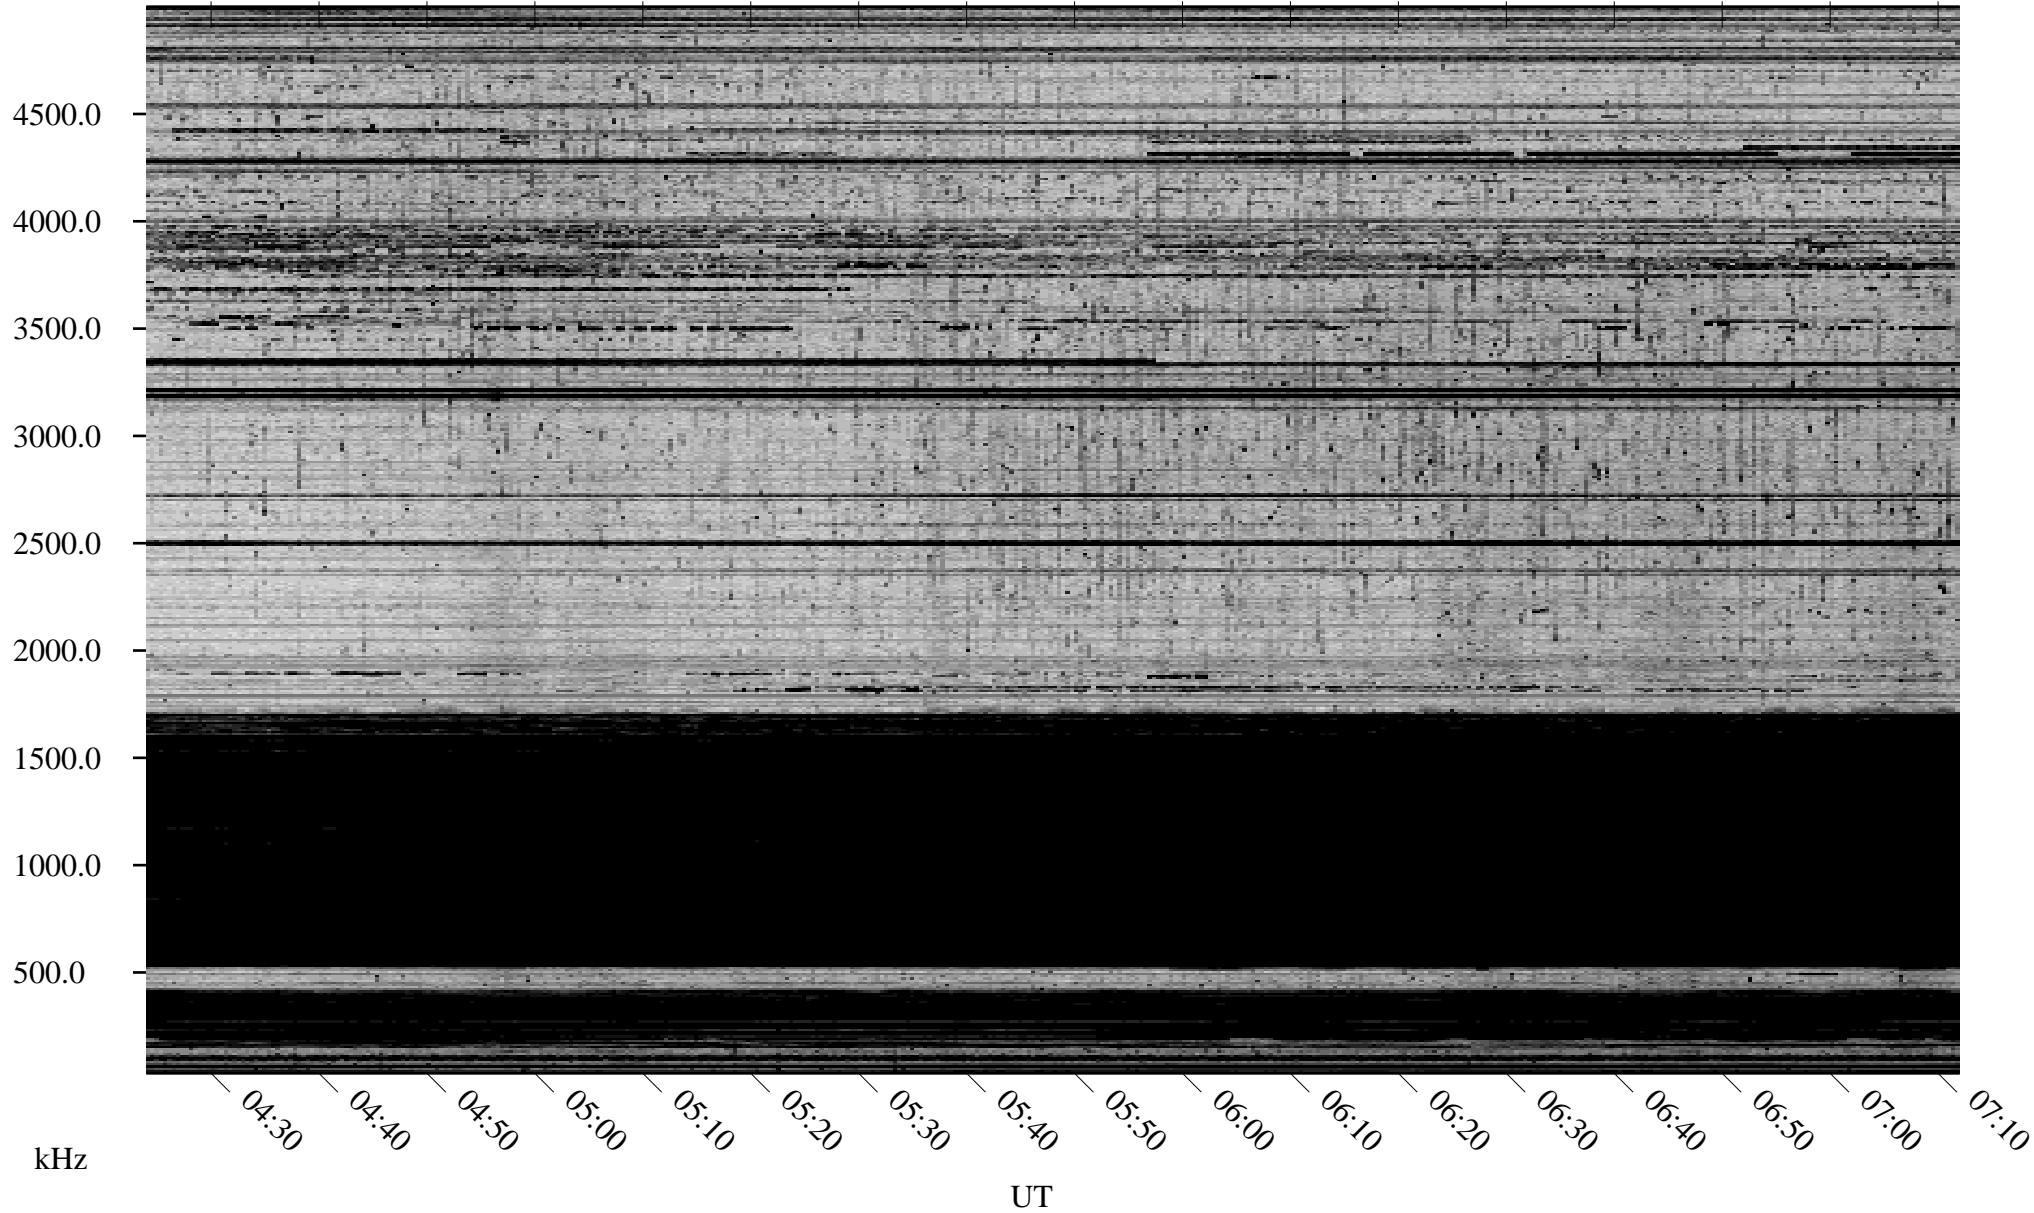

11/16/2008 Churchill, Manitoba

Linear Scale Black = 161 White = 15

ch083211.r00SUm max_12

Page 1

11/16/2008 Churchill, Manitoba

Linear Scale Black = 161 White = 15

ch083211.r00SUm max_12

Page 2

11/17/2008 Churchill, Manitoba

Linear Scale Black = 161 White = 15

ch083211.r00SUm max_12

Page 3

11/17/2008 Churchill, Manitoba

Linear Scale Black = 161 White = 15

ch083211.r00SUm max_12

Page 4

11/17/2008 Churchill, Manitoba

Linear Scale Black = 161 White = 15

ch083211.r00SUm max_12

Page 5

11/17/2008 Churchill, Manitoba

Linear Scale Black = 161 White = 15

ch083211.r00SUm max_12

Page 6

11/17/2008 Churchill, Manitoba

Linear Scale Black = 161 White = 15

ch083211.r00SUm max_12

Page 7

11/17/2008 Churchill, Manitoba

Linear Scale Black = 161 White = 15

ch083211.r00SUm max_12

Page 8