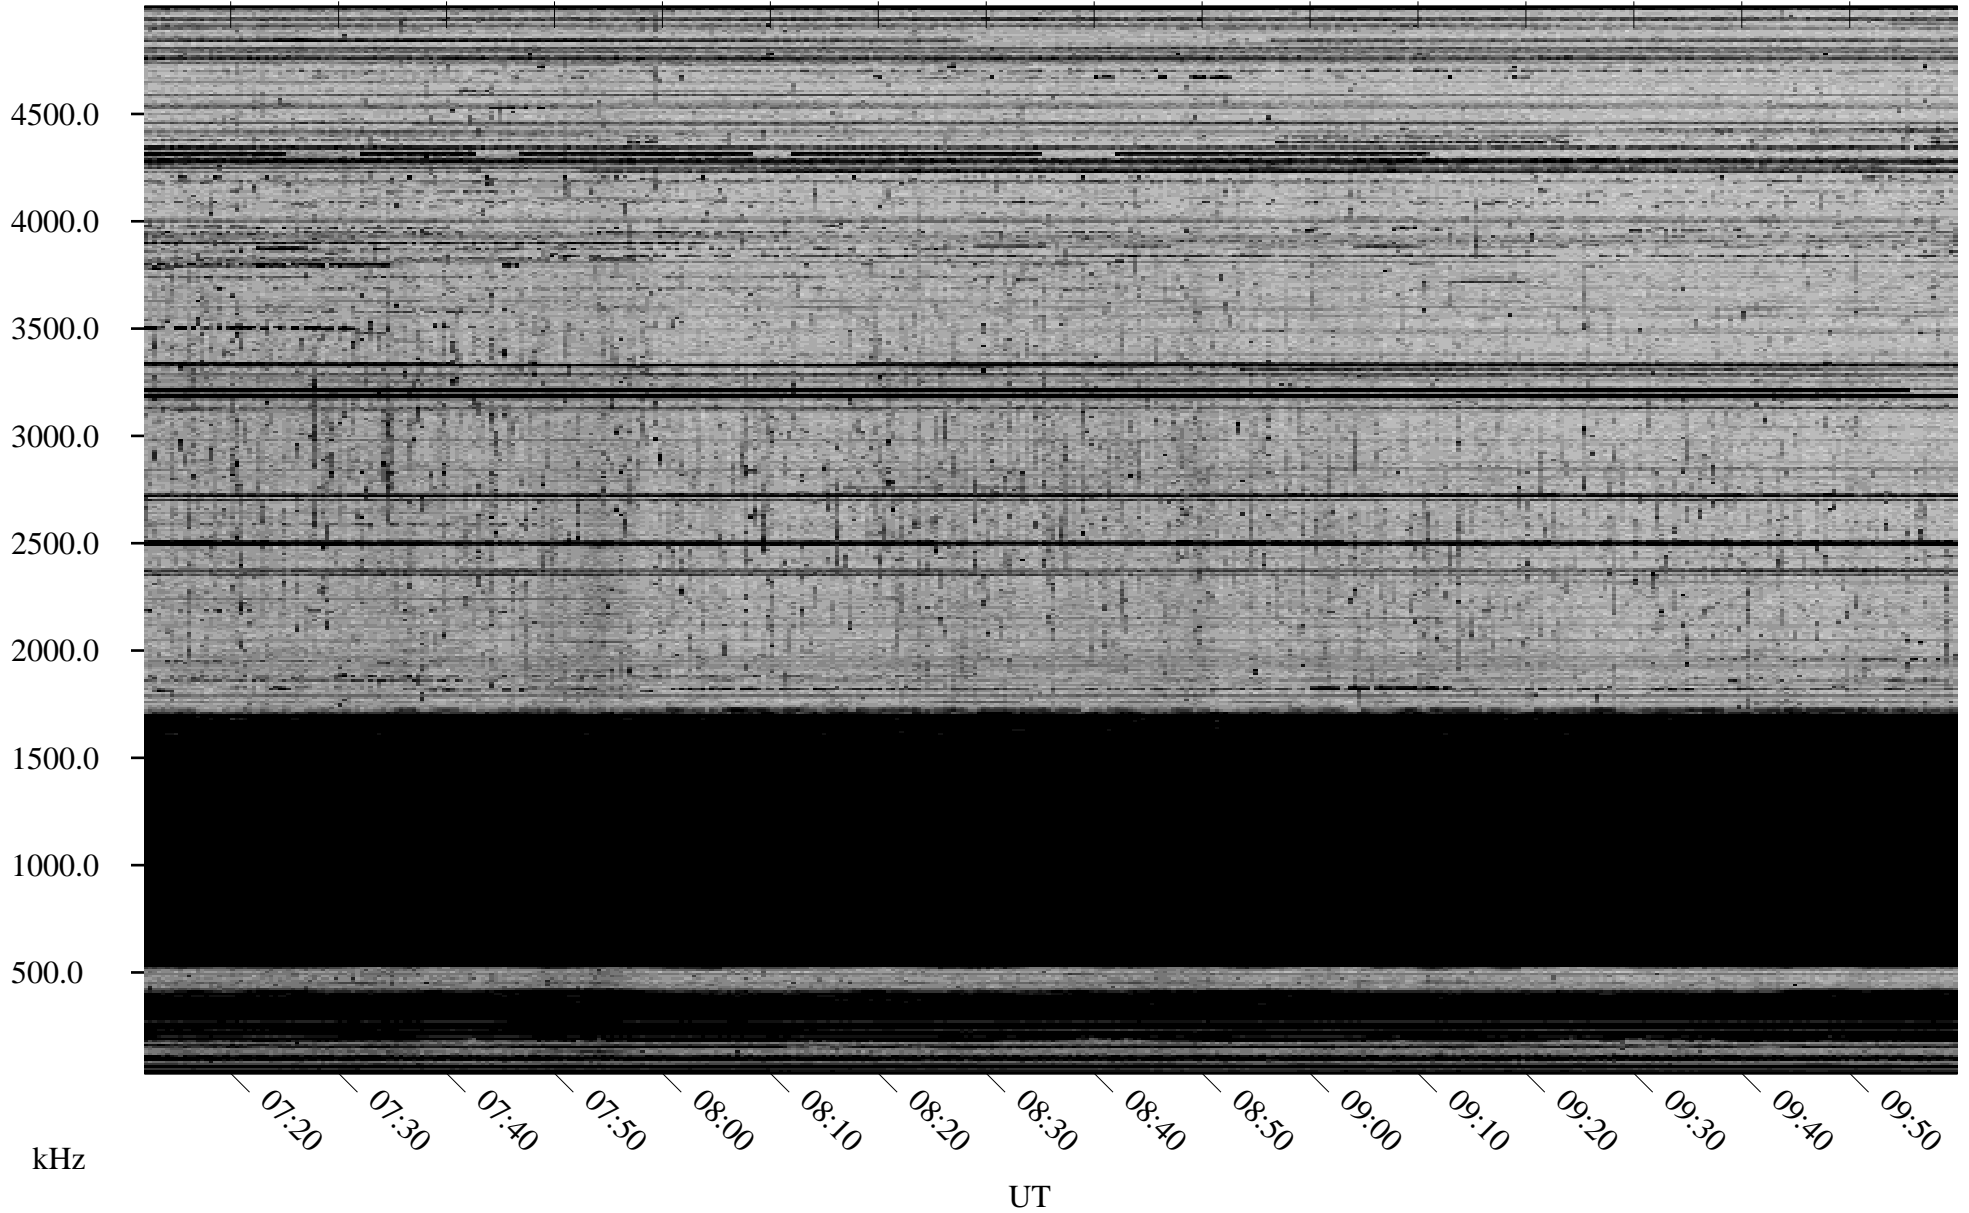

11/16/2008 Churchill, Manitoba

Linear Scale Black = 161 White = 15

ch083211.r00SUm max_12

Page 1

11/16/2008 Churchill, Manitoba

Linear Scale Black = 161 White = 15

ch083211.r00SUm max_12

Page 2

11/17/2008 Churchill, Manitoba

Linear Scale Black = 161 White = 15

ch083211.r00SUm max_12

Page 3

11/17/2008 Churchill, Manitoba

Linear Scale Black = 161 White = 15

ch083211.r00SUm max_12

Page 4

11/17/2008 Churchill, Manitoba

Linear Scale Black = 161 White = 15

ch083211.r00SUm max_12

Page 5

11/17/2008 Churchill, Manitoba

Linear Scale Black = 161 White = 15

ch083211.r00SUm max_12

Page 6

11/17/2008 Churchill, Manitoba

Linear Scale Black = 161 White = 15

ch083211.r00SUm max_12

Page 7

11/17/2008 Churchill, Manitoba

Linear Scale Black = 161 White = 15

ch083211.r00SUm max_12

Page 8