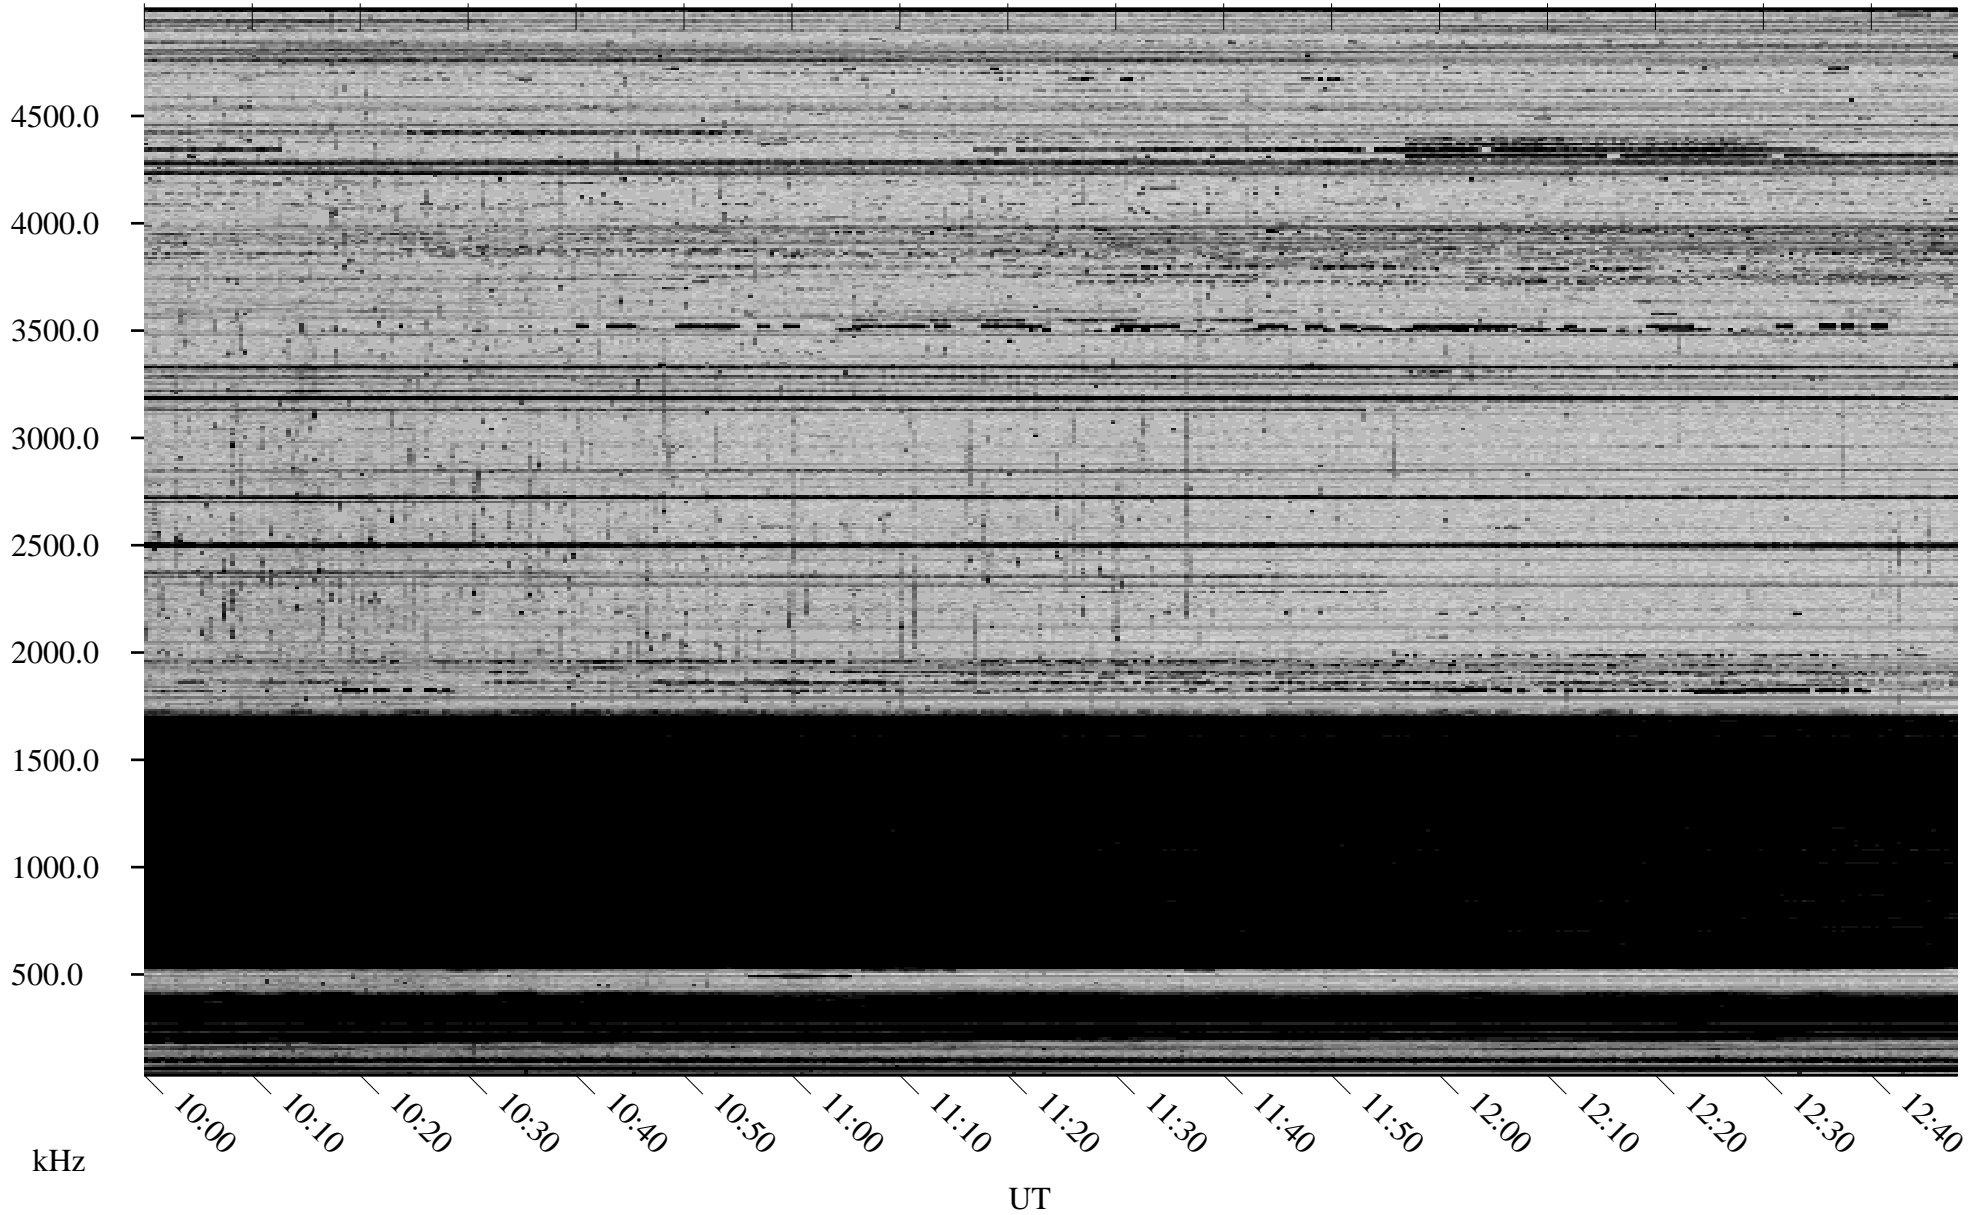

11/17/2008 Churchill, Manitoba

Linear Scale Black = 161 White = 15

ch083211.r00SUm max_12

Page 5

11/17/2008 Churchill, Manitoba

Linear Scale Black = 161 White = 15

ch083211.r00SUm max_12

Page 6

11/17/2008 Churchill, Manitoba

Linear Scale Black = 161 White = 15

ch083211.r00SUm max_12

Page 7

11/17/2008 Churchill, Manitoba

Linear Scale Black = 161 White = 15

ch083211.r00SUm max_12

Page 8