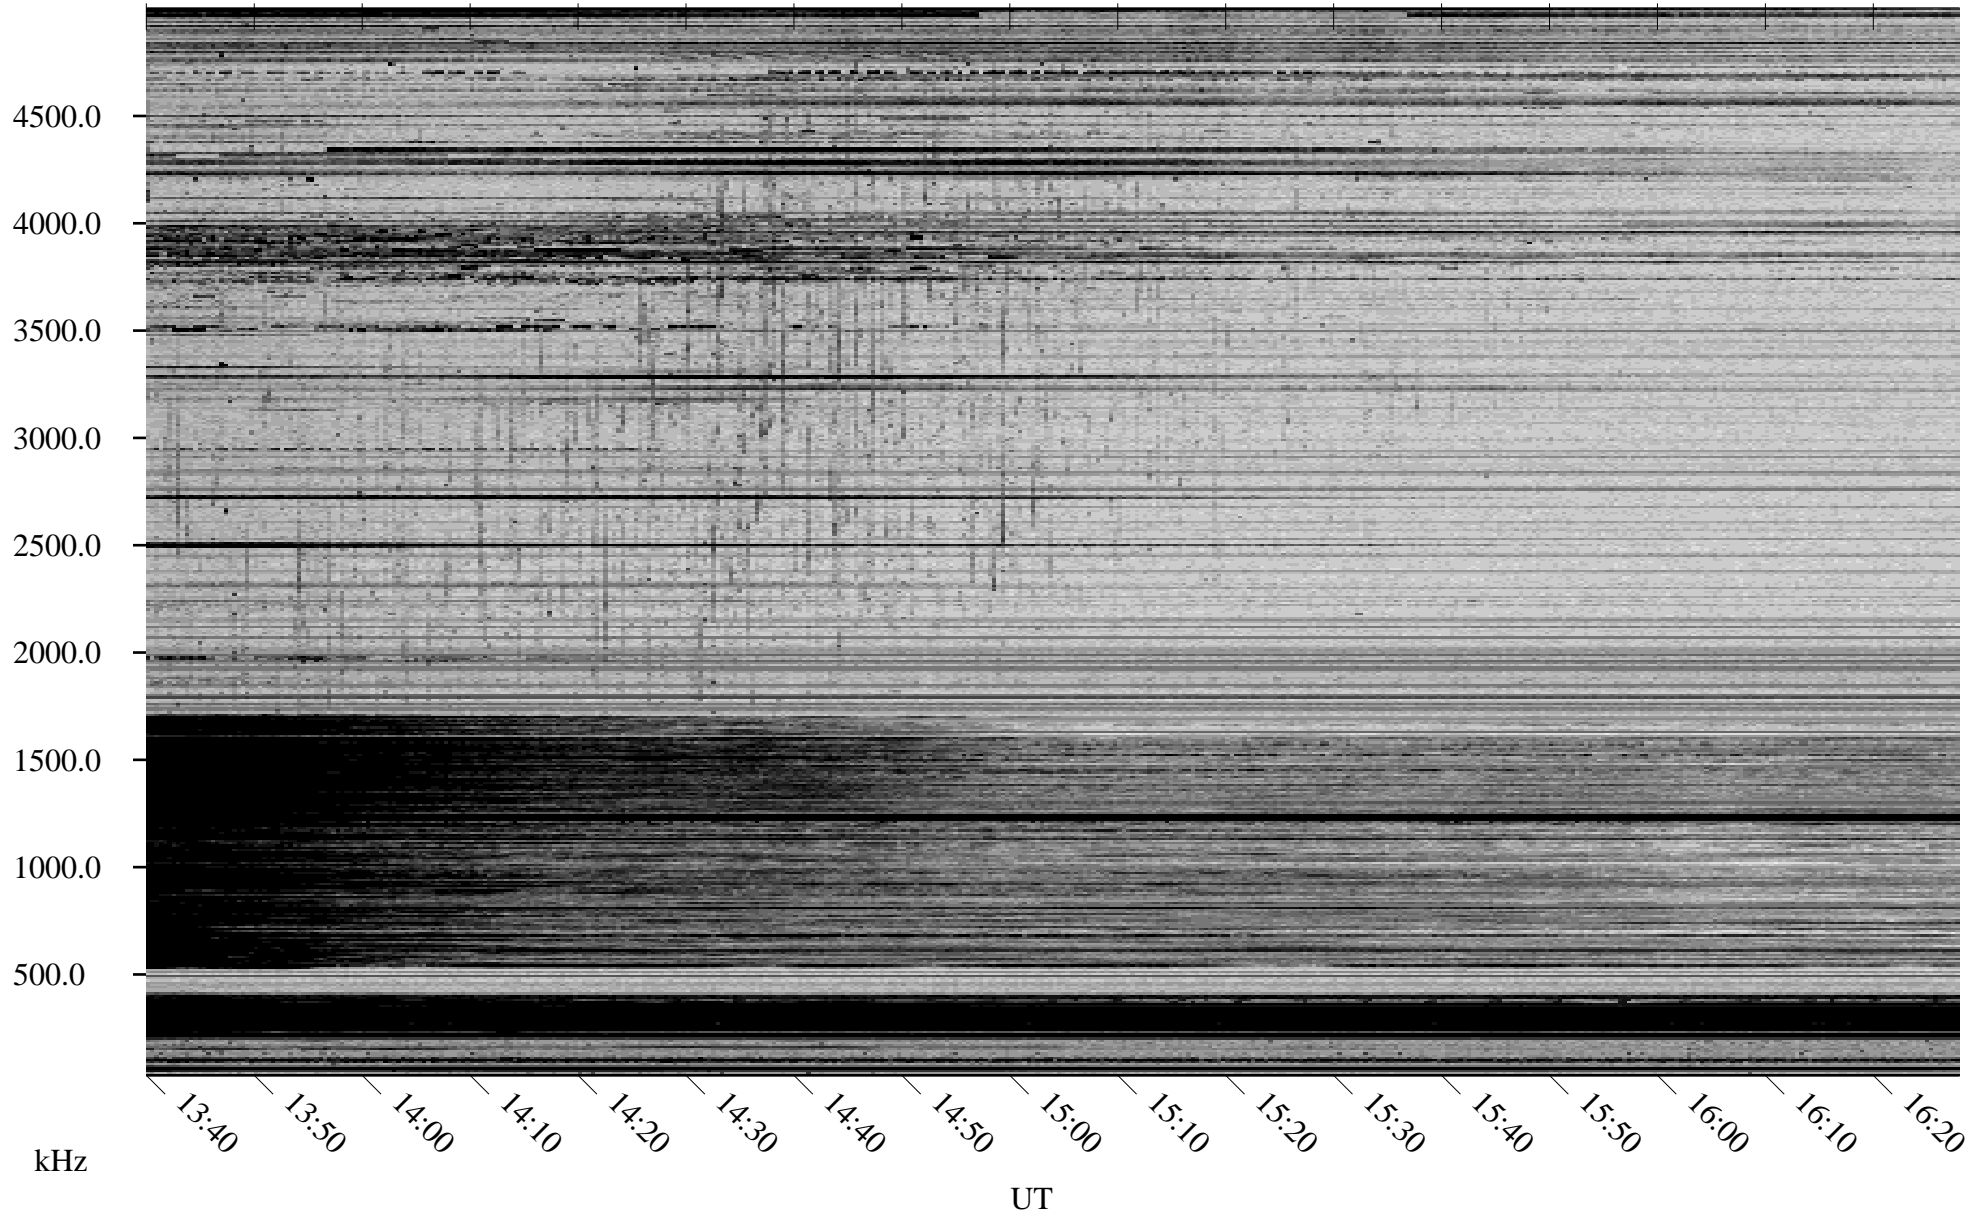

12/12/2008 Churchill, Manitoba

Linear Scale Black = 161 White = 15

ch08347l.r01SUm max_12

Page 1

12/12/2008 Churchill, Manitoba

Linear Scale Black = 161 White = 15

ch08347l.r01SUm max_12

Page 2

12/13/2008 Churchill, Manitoba

Linear Scale Black = 161 White = 15

ch08347l.r01SUm max_12

Page 3

12/13/2008 Churchill, Manitoba

Linear Scale Black = 161 White = 15

ch08347l.r01SUm max_12

Page 4

12/13/2008 Churchill, Manitoba

Linear Scale Black = 161 White = 15

ch08347l.r01SUm max_12

Page 5

12/13/2008 Churchill, Manitoba

Linear Scale Black = 161 White = 15

ch08347l.r01SUM max_12

Page 6

12/13/2008 Churchill, Manitoba

Linear Scale Black = 161 White = 15

ch08347l.r01SUm max_12

Page 7

12/13/2008 Churchill, Manitoba

Linear Scale Black = 161 White = 15

ch08347l.r01SUm max_12

Page 8