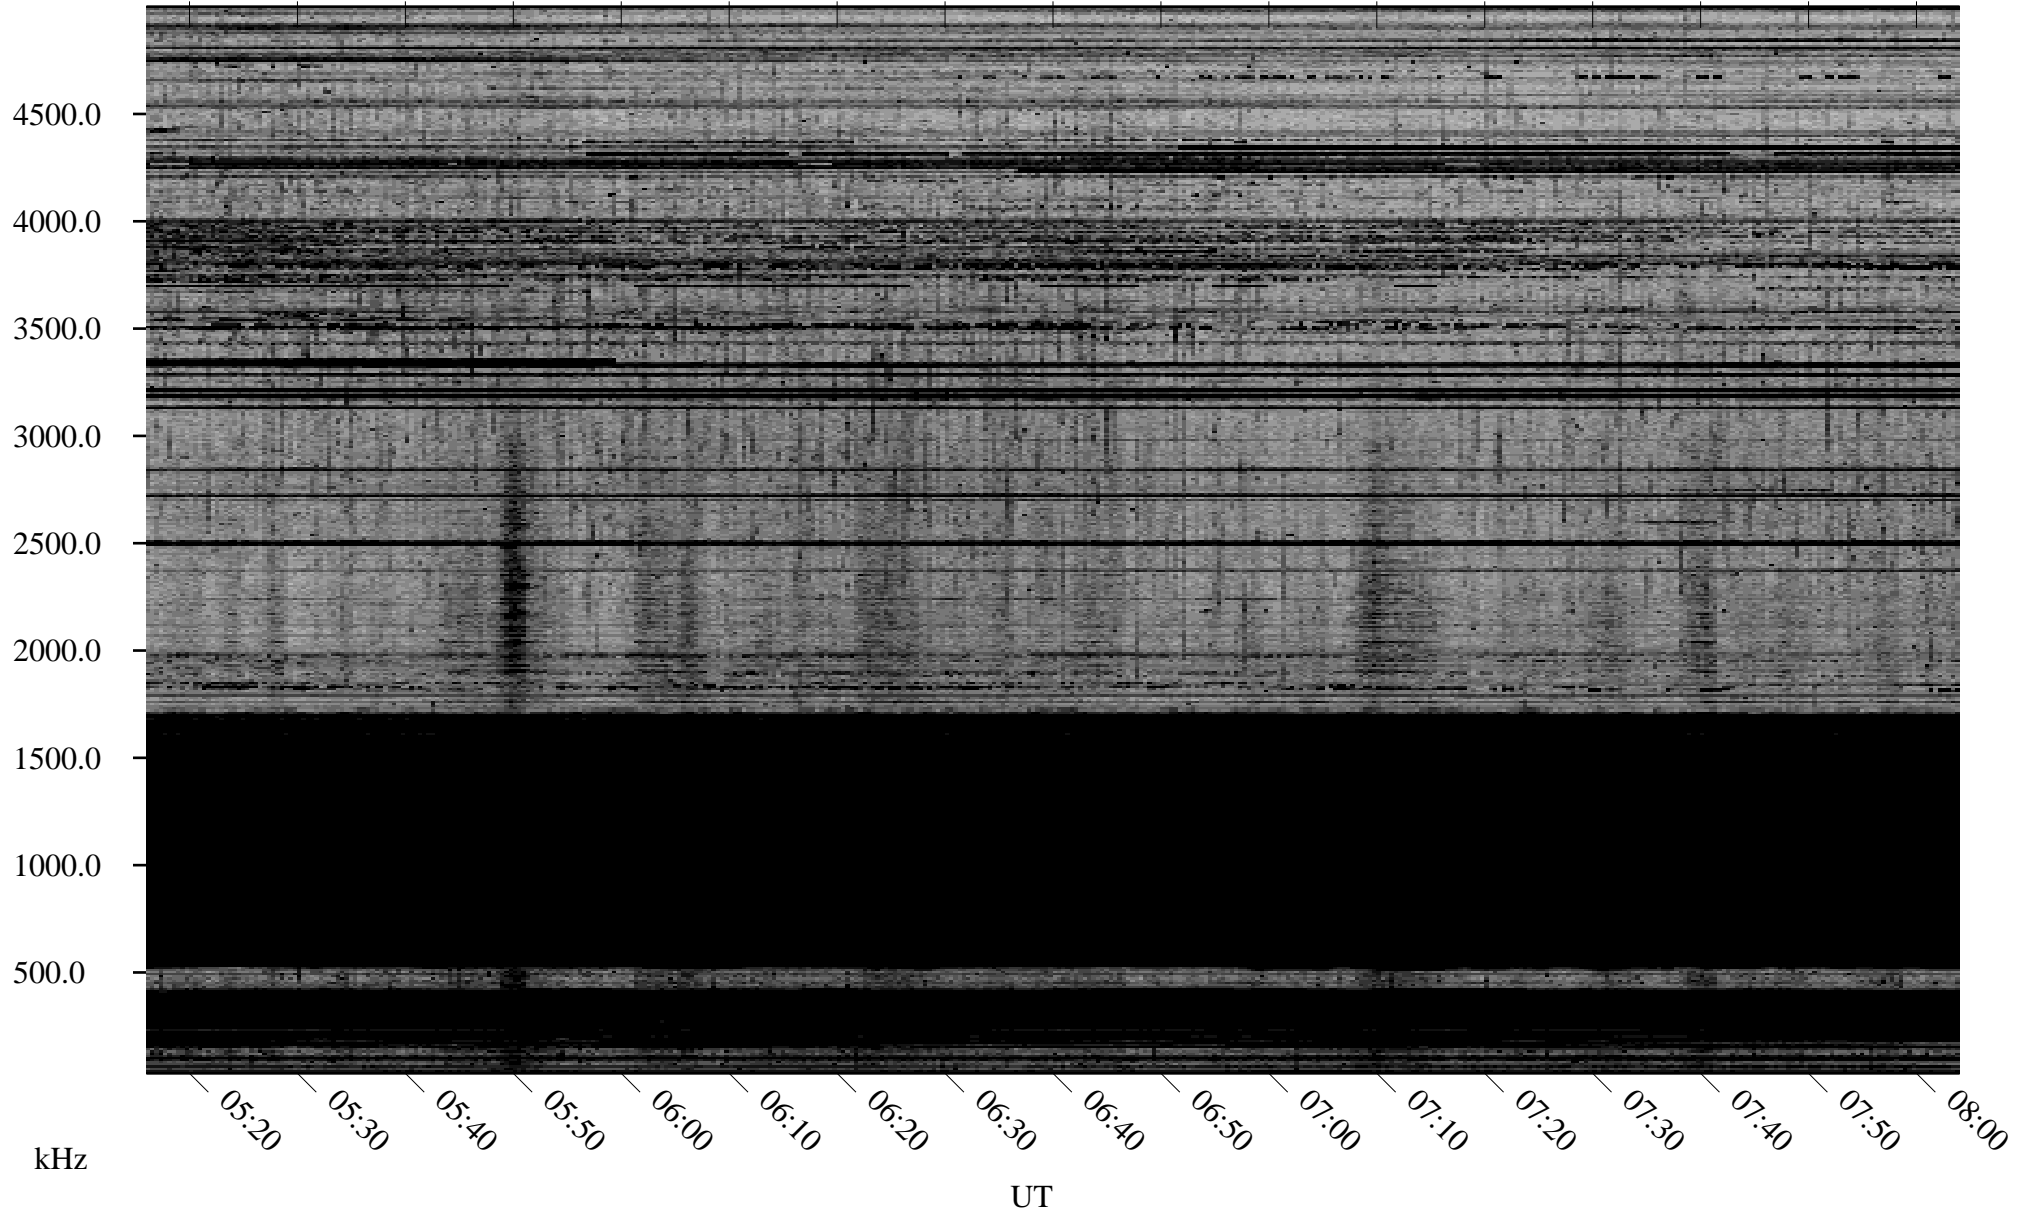

12/12/2008 Churchill, Manitoba

Linear Scale Black = 161 White = 15

ch08347l.r01SUm max_12

Page 1

12/12/2008 Churchill, Manitoba

Linear Scale Black = 161 White = 15

ch08347l.r01SUm max_12

Page 2

12/13/2008 Churchill, Manitoba

Linear Scale Black = 161 White = 15

ch08347l.r01SUm max_12

Page 3

12/13/2008 Churchill, Manitoba

Linear Scale Black = 161 White = 15

ch08347l.r01SUm max_12

Page 4

12/13/2008 Churchill, Manitoba

Linear Scale Black = 161 White = 15

ch08347l.r01SUm max_12

Page 5

12/13/2008 Churchill, Manitoba

Linear Scale Black = 161 White = 15

ch08347l.r01SUM max_12

Page 6

12/13/2008 Churchill, Manitoba

Linear Scale Black = 161 White = 15

ch08347l.r01SUm max_12

Page 7

12/13/2008 Churchill, Manitoba

Linear Scale Black = 161 White = 15

ch08347l.r01SUm max_12

Page 8