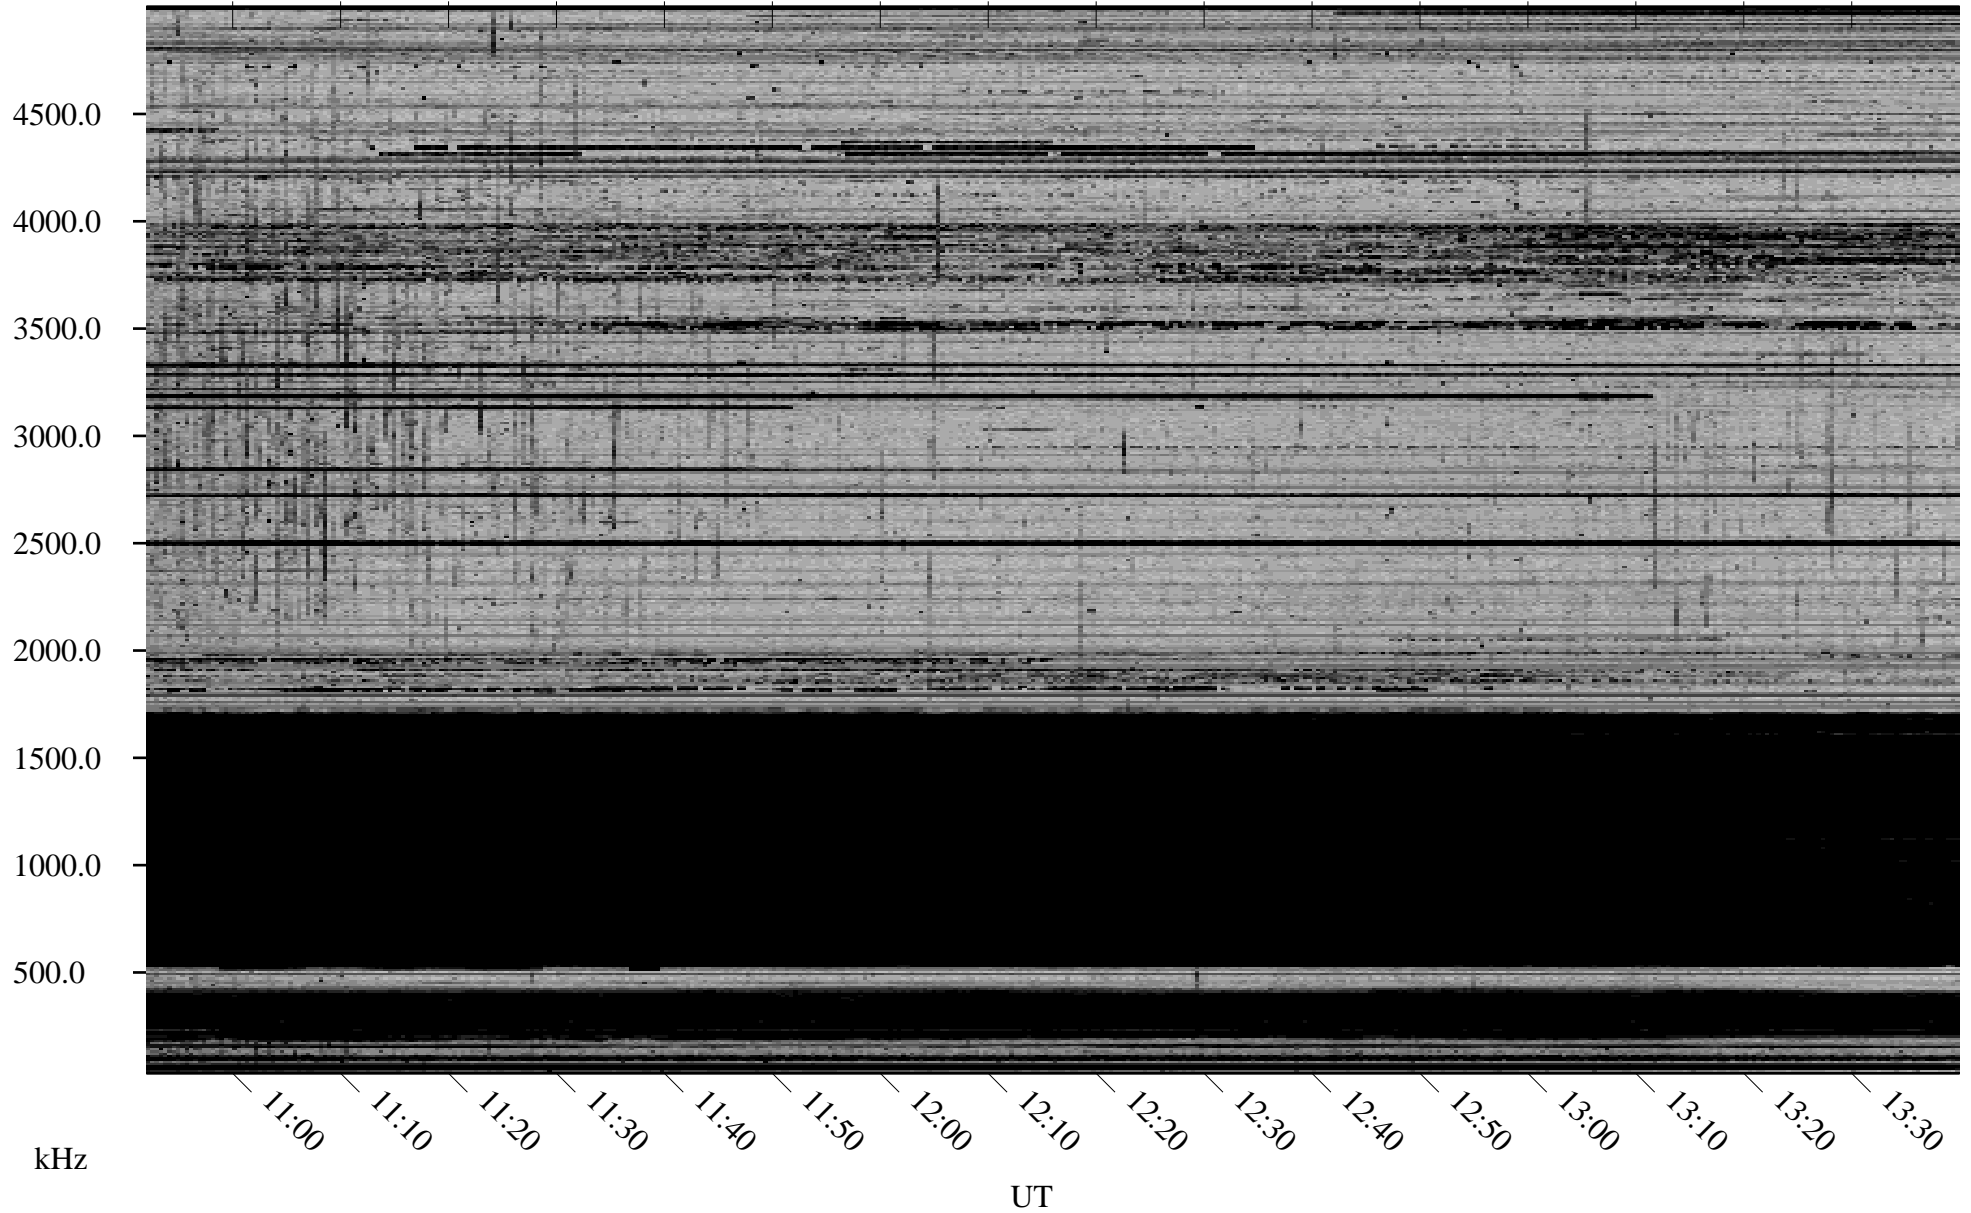

12/13/2008 Churchill, Manitoba

Linear Scale Black = 161 White = 15

ch08347l.r01SUm max_12

Page 3

12/13/2008 Churchill, Manitoba

Linear Scale Black = 161 White = 15

ch08347l.r01SUm max_12

Page 4

12/13/2008 Churchill, Manitoba

Linear Scale Black = 161 White = 15

ch08347l.r01SUm max_12

Page 5

12/13/2008 Churchill, Manitoba

Linear Scale Black = 161 White = 15

ch08347l.r01SUM max_12

Page 6

12/13/2008 Churchill, Manitoba

Linear Scale Black = 161 White = 15

ch08347l.r01SUm max_12

Page 7

12/13/2008 Churchill, Manitoba

Linear Scale Black = 161 White = 15

ch08347l.r01SUm max_12

Page 8