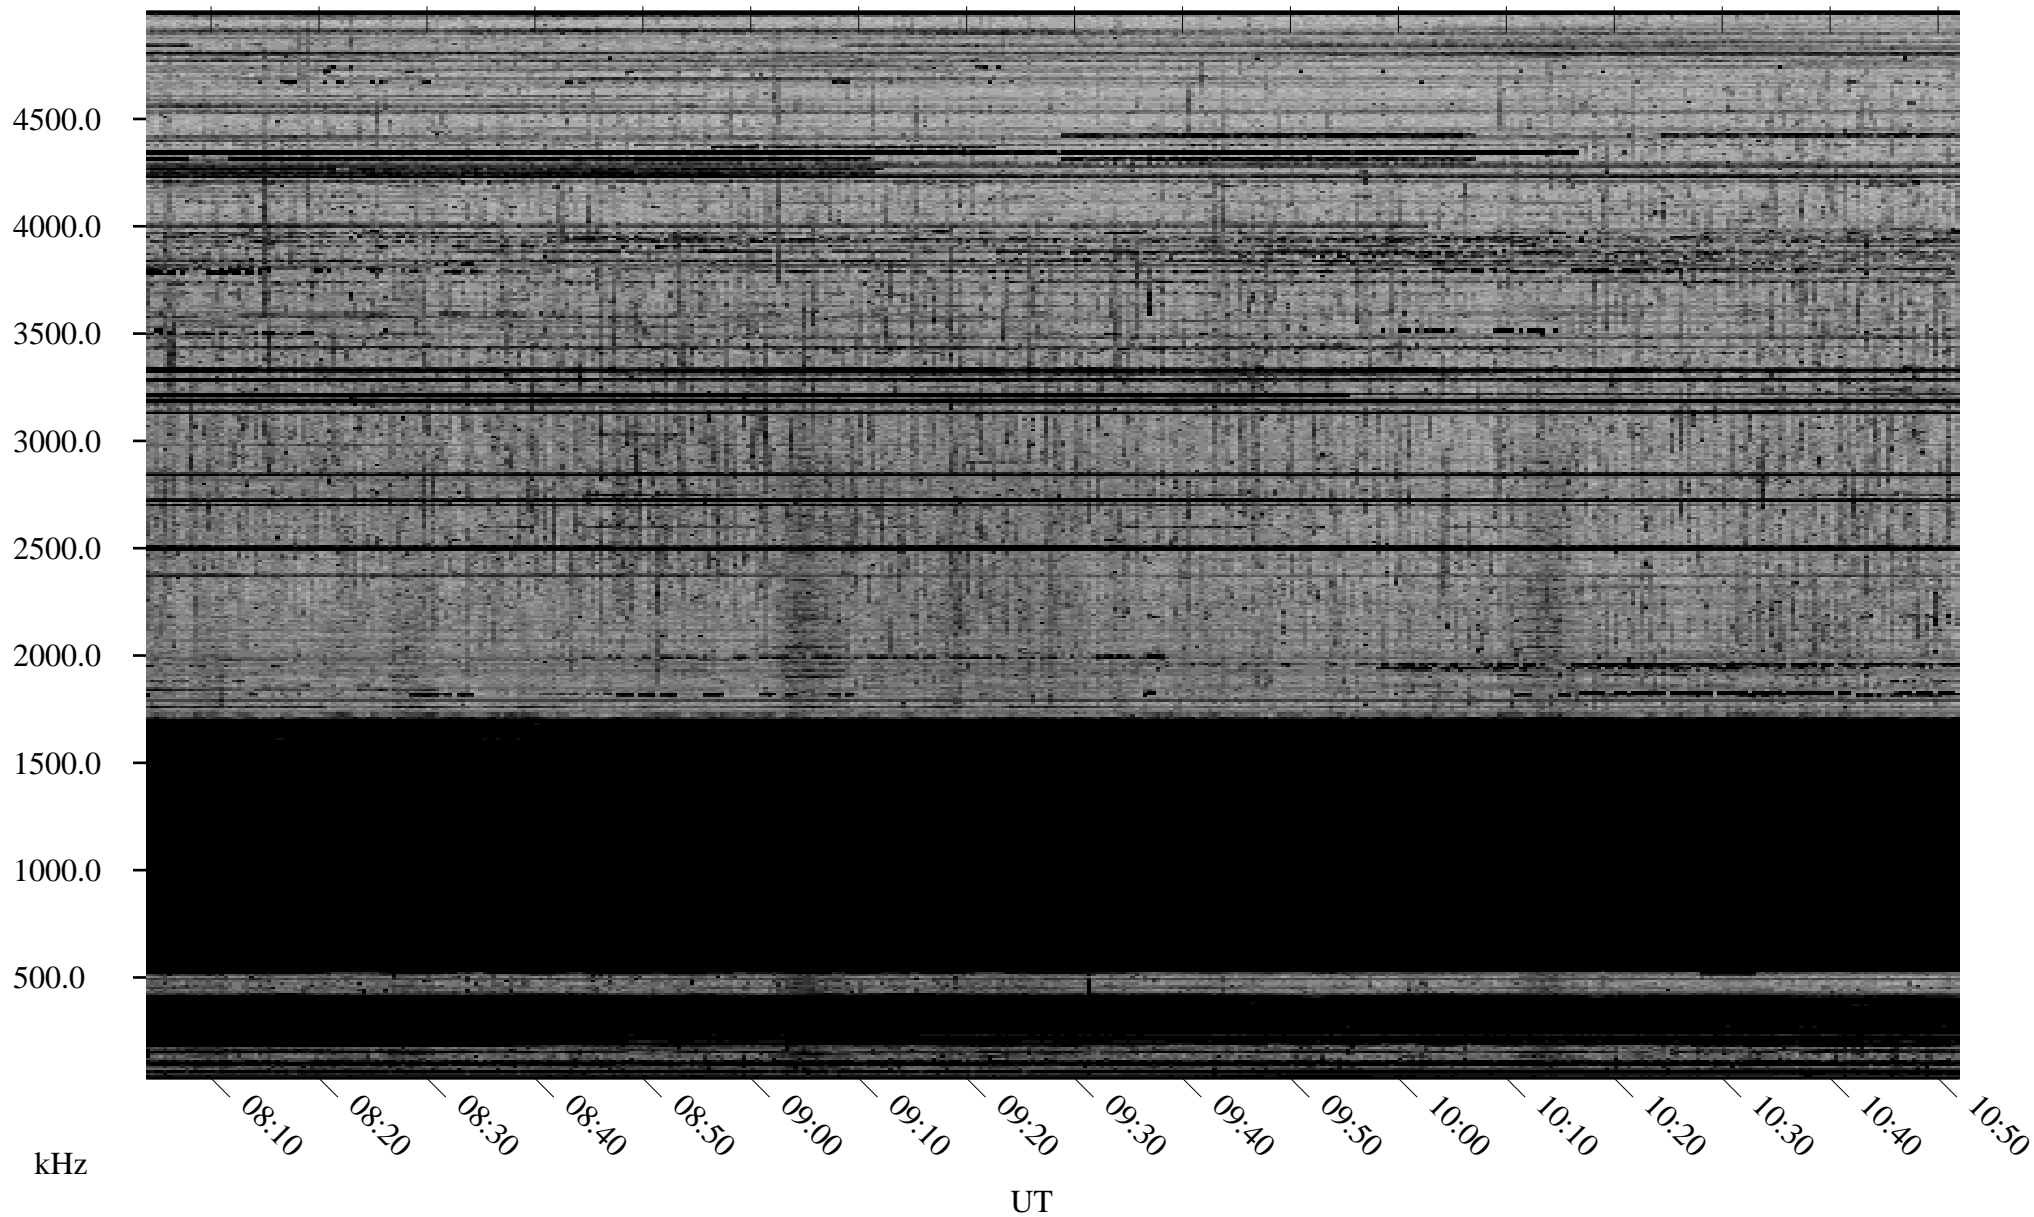

12/12/2008 Churchill, Manitoba

Linear Scale Black = 161 White = 15

ch08347l.r01SUm max_12

Page 1

12/12/2008 Churchill, Manitoba

Linear Scale Black = 161 White = 15

ch08347l.r01SUm max_12

Page 2

12/13/2008 Churchill, Manitoba

Linear Scale Black = 161 White = 15

ch08347l.r01SUm max_12

Page 3

12/13/2008 Churchill, Manitoba

Linear Scale Black = 161 White = 15

ch08347l.r01SUm max_12

Page 4

12/13/2008 Churchill, Manitoba

Linear Scale Black = 161 White = 15

ch08347l.r01SUm max_12

Page 5

12/13/2008 Churchill, Manitoba

Linear Scale Black = 161 White = 15

ch08347l.r01SUM max_12

Page 6

12/13/2008 Churchill, Manitoba

Linear Scale Black = 161 White = 15

ch08347l.r01SUm max_12

Page 7

12/13/2008 Churchill, Manitoba

Linear Scale Black = 161 White = 15

ch08347l.r01SUm max_12

Page 8