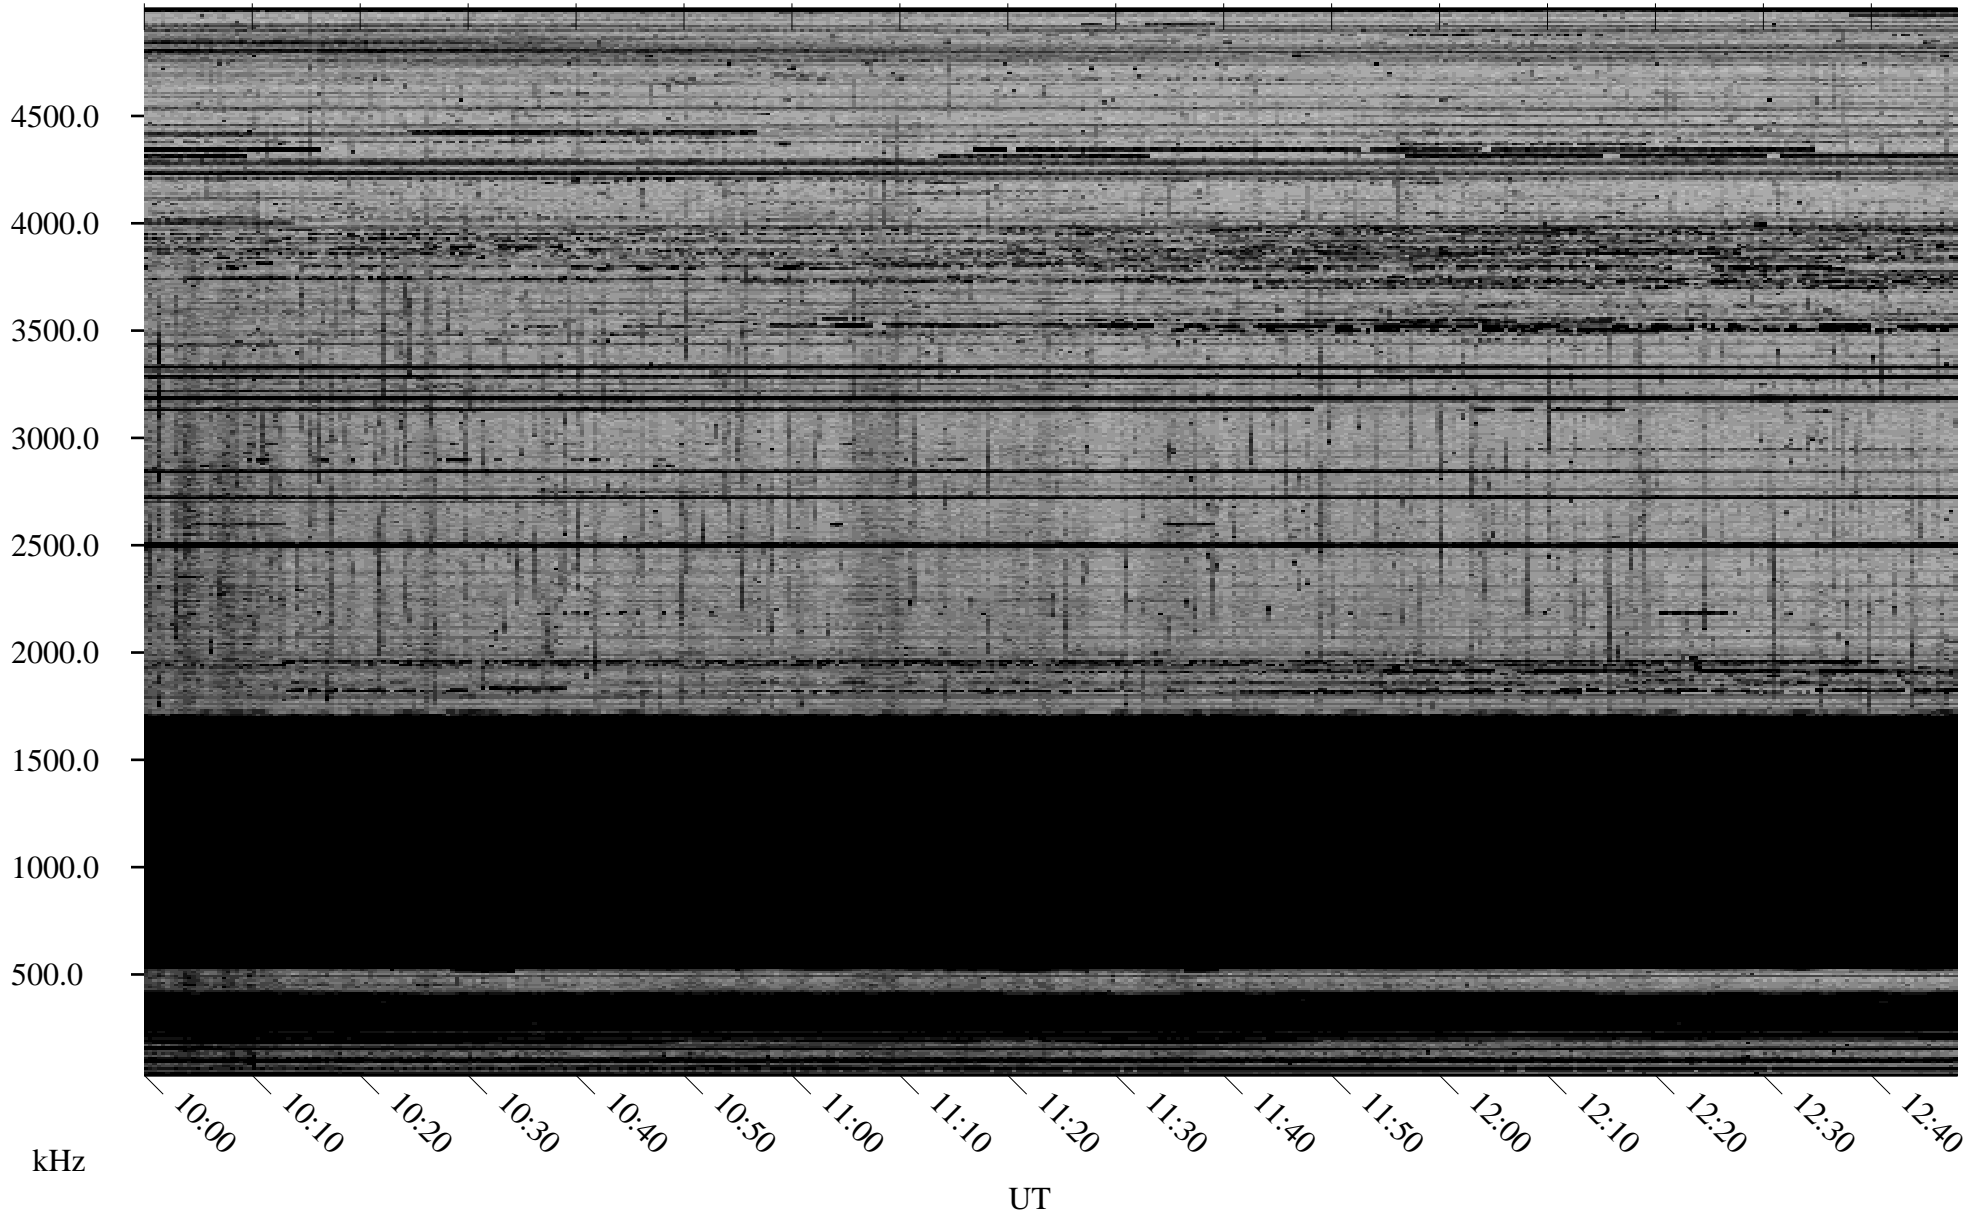

12/13/2008 Churchill, Manitoba

Linear Scale Black = 161 White = 15

ch08348l.r00SUm max_12

Page 1

12/13/2008 Churchill, Manitoba

Linear Scale Black = 161 White = 15

ch08348l.r00SUm max_12

Page 2

12/14/2008 Churchill, Manitoba

Linear Scale Black = 161 White = 15

ch08348l.r00SUm max_12

Page 3

12/14/2008 Churchill, Manitoba

Linear Scale Black = 161 White = 15

ch08348l.r00SUm max_12

Page 4

12/14/2008 Churchill, Manitoba

Linear Scale Black = 161 White = 15

ch08348l.r00SUm max_12

Page 5

12/14/2008 Churchill, Manitoba

Linear Scale Black = 161 White = 15

ch08348l.r00SUm max_12

Page 6

12/14/2008 Churchill, Manitoba

Linear Scale Black = 161 White = 15

ch08348l.r00SUm max_12

Page 7

12/14/2008 Churchill, Manitoba

Linear Scale Black = 161 White = 15

ch08348l.r00SUm max_12

Page 8