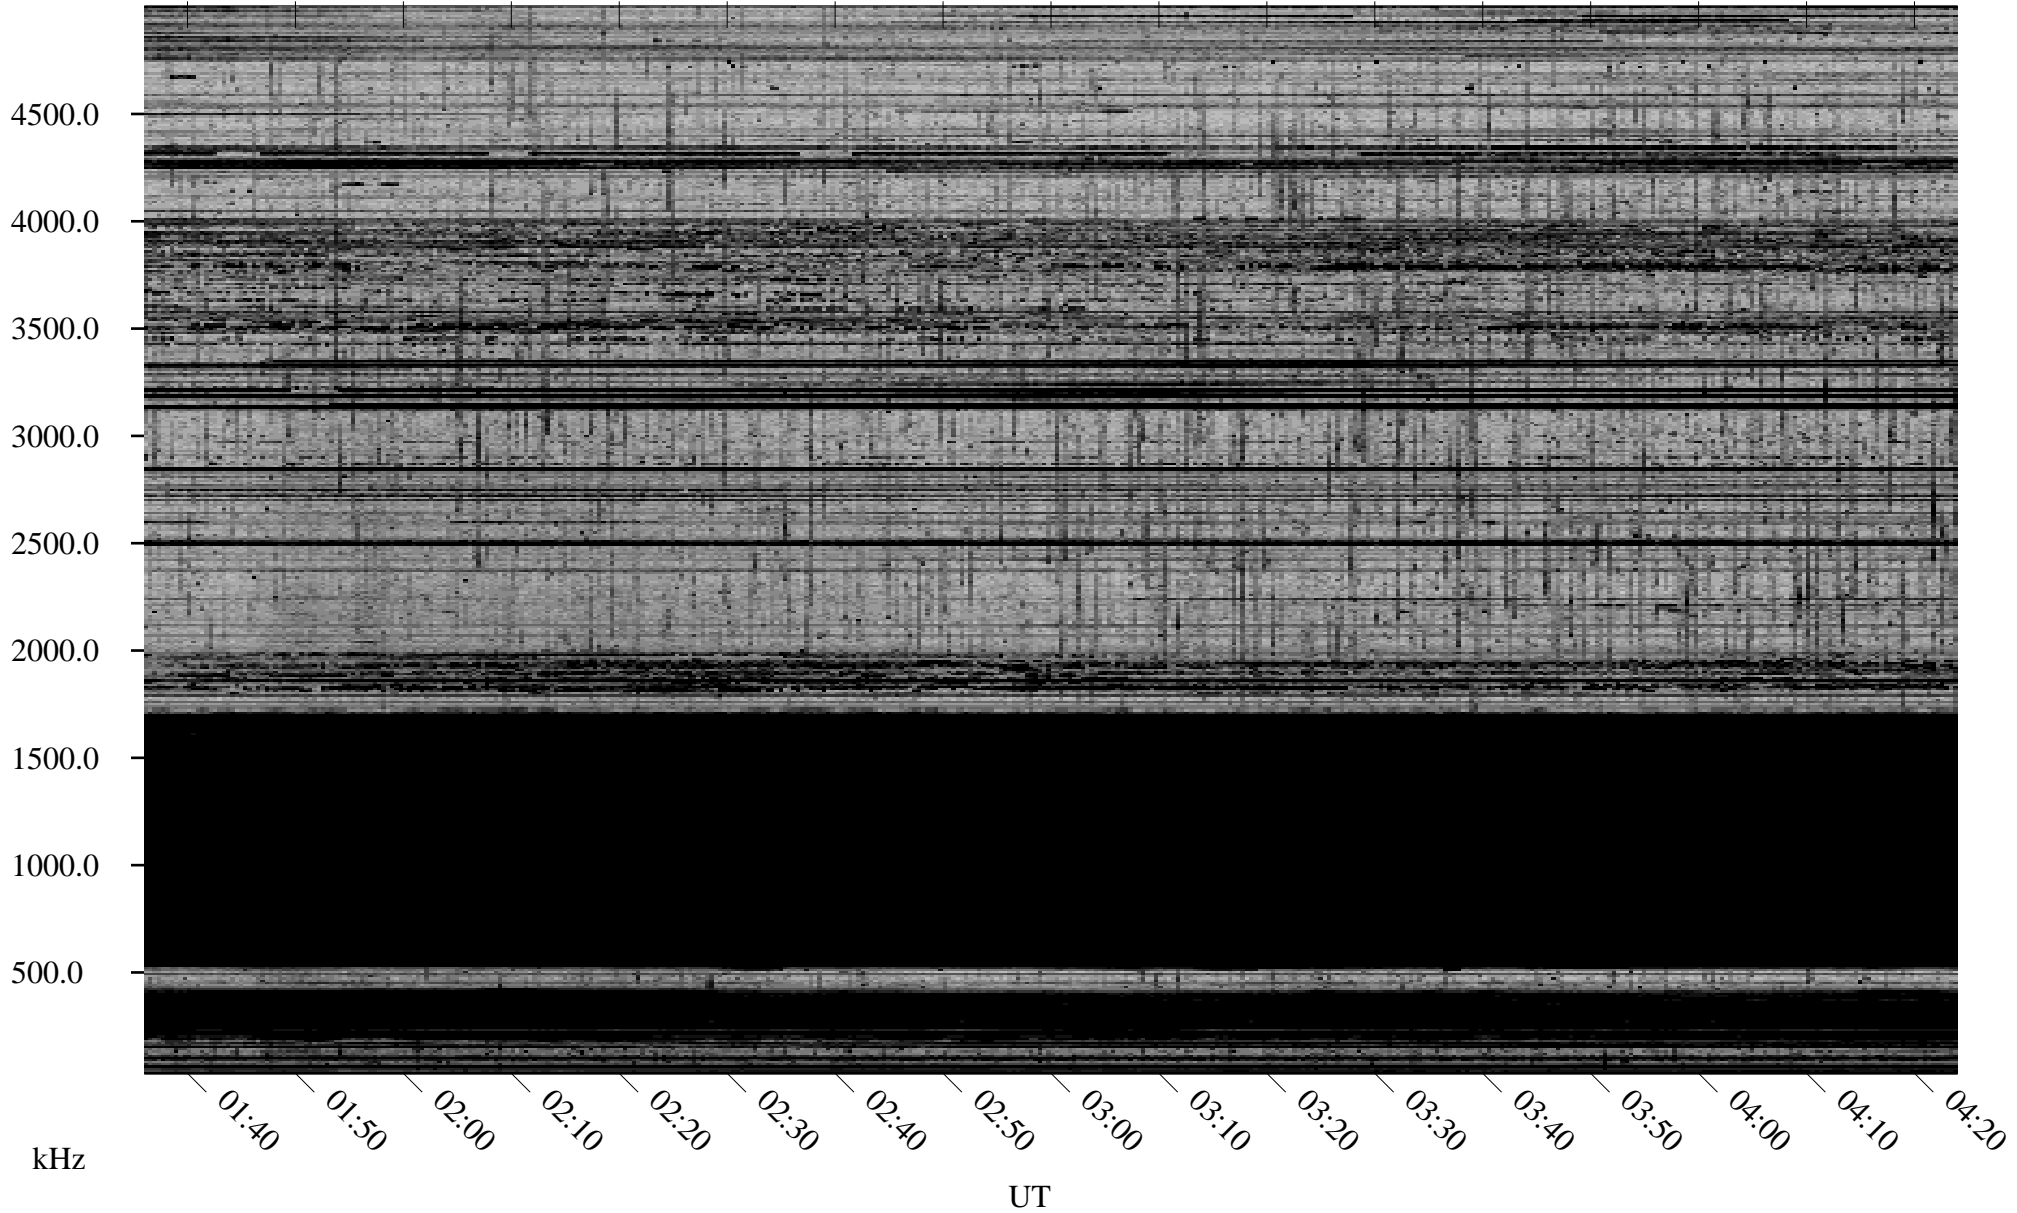

12/13/2008 Churchill, Manitoba

Linear Scale Black = 161 White = 15

ch08348l.r00SUm max_12

Page 1

12/13/2008 Churchill, Manitoba

Linear Scale Black = 161 White = 15

ch08348l.r00SUm max_12

Page 2

12/14/2008 Churchill, Manitoba

Linear Scale Black = 161 White = 15

ch08348l.r00SUm max_12

Page 3

12/14/2008 Churchill, Manitoba

Linear Scale Black = 161 White = 15

ch08348l.r00SUm max_12

Page 4

12/14/2008 Churchill, Manitoba

Linear Scale Black = 161 White = 15

ch08348l.r00SUm max_12

Page 5

12/14/2008 Churchill, Manitoba

Linear Scale Black = 161 White = 15

ch08348l.r00SUm max_12

Page 6

12/14/2008 Churchill, Manitoba

Linear Scale Black = 161 White = 15

ch08348l.r00SUm max_12

Page 7

12/14/2008 Churchill, Manitoba

Linear Scale Black = 161 White = 15

ch08348l.r00SUm max_12

Page 8