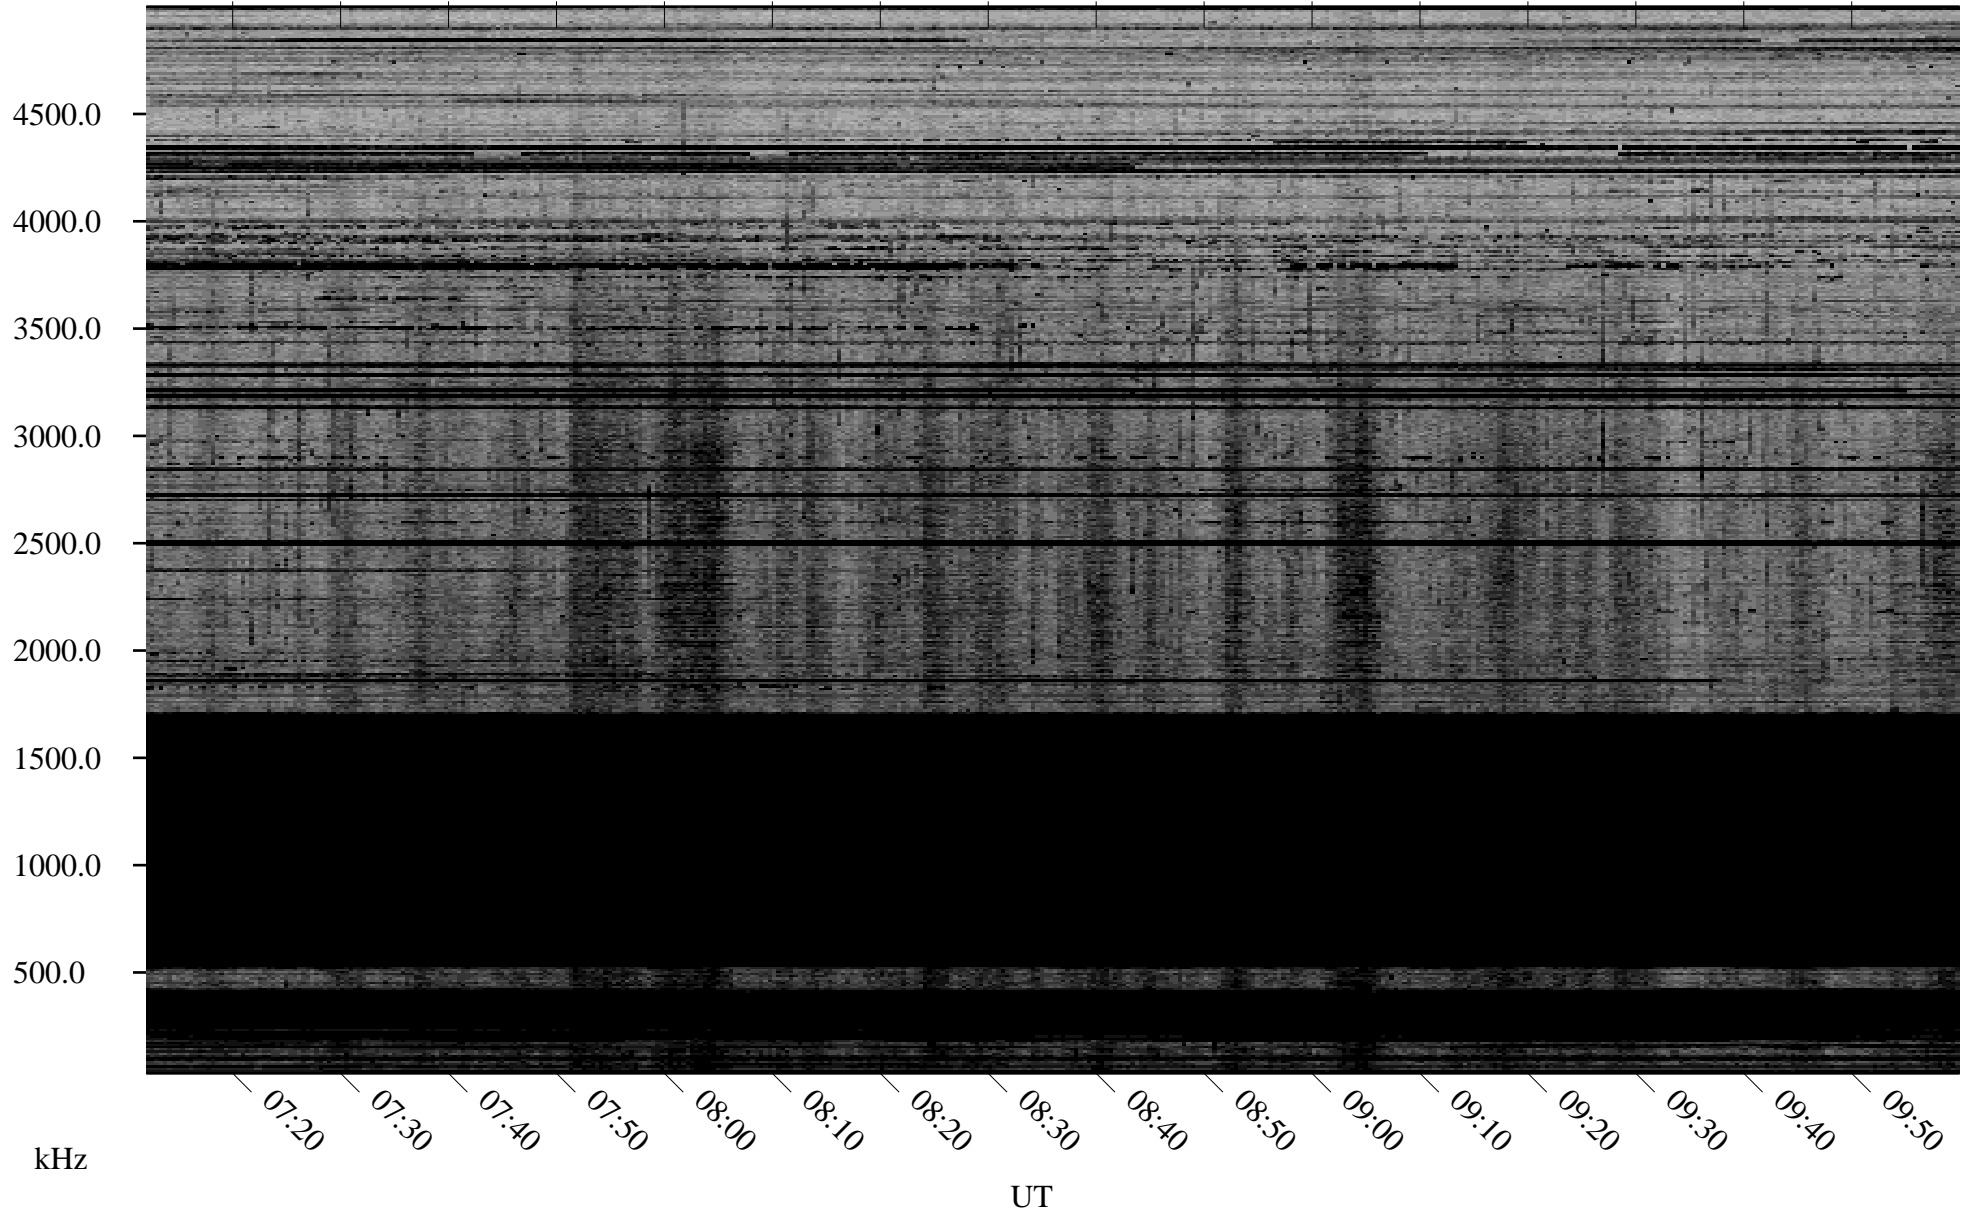

12/13/2008 Churchill, Manitoba

Linear Scale Black = 161 White = 15

ch08348l.r00SUm max_12

Page 1

12/13/2008 Churchill, Manitoba

Linear Scale Black = 161 White = 15

ch08348l.r00SUm max_12

Page 2

12/14/2008 Churchill, Manitoba

Linear Scale Black = 161 White = 15

ch08348l.r00SUm max_12

Page 3

12/14/2008 Churchill, Manitoba

Linear Scale Black = 161 White = 15

ch08348l.r00SUm max_12

Page 4

12/14/2008 Churchill, Manitoba

Linear Scale Black = 161 White = 15

ch08348l.r00SUm max_12

Page 5

12/14/2008 Churchill, Manitoba

Linear Scale Black = 161 White = 15

ch08348l.r00SUm max_12

Page 6

12/14/2008 Churchill, Manitoba

Linear Scale Black = 161 White = 15

ch08348l.r00SUm max_12

Page 7

12/14/2008 Churchill, Manitoba

Linear Scale Black = 161 White = 15

ch08348l.r00SUm max_12

Page 8