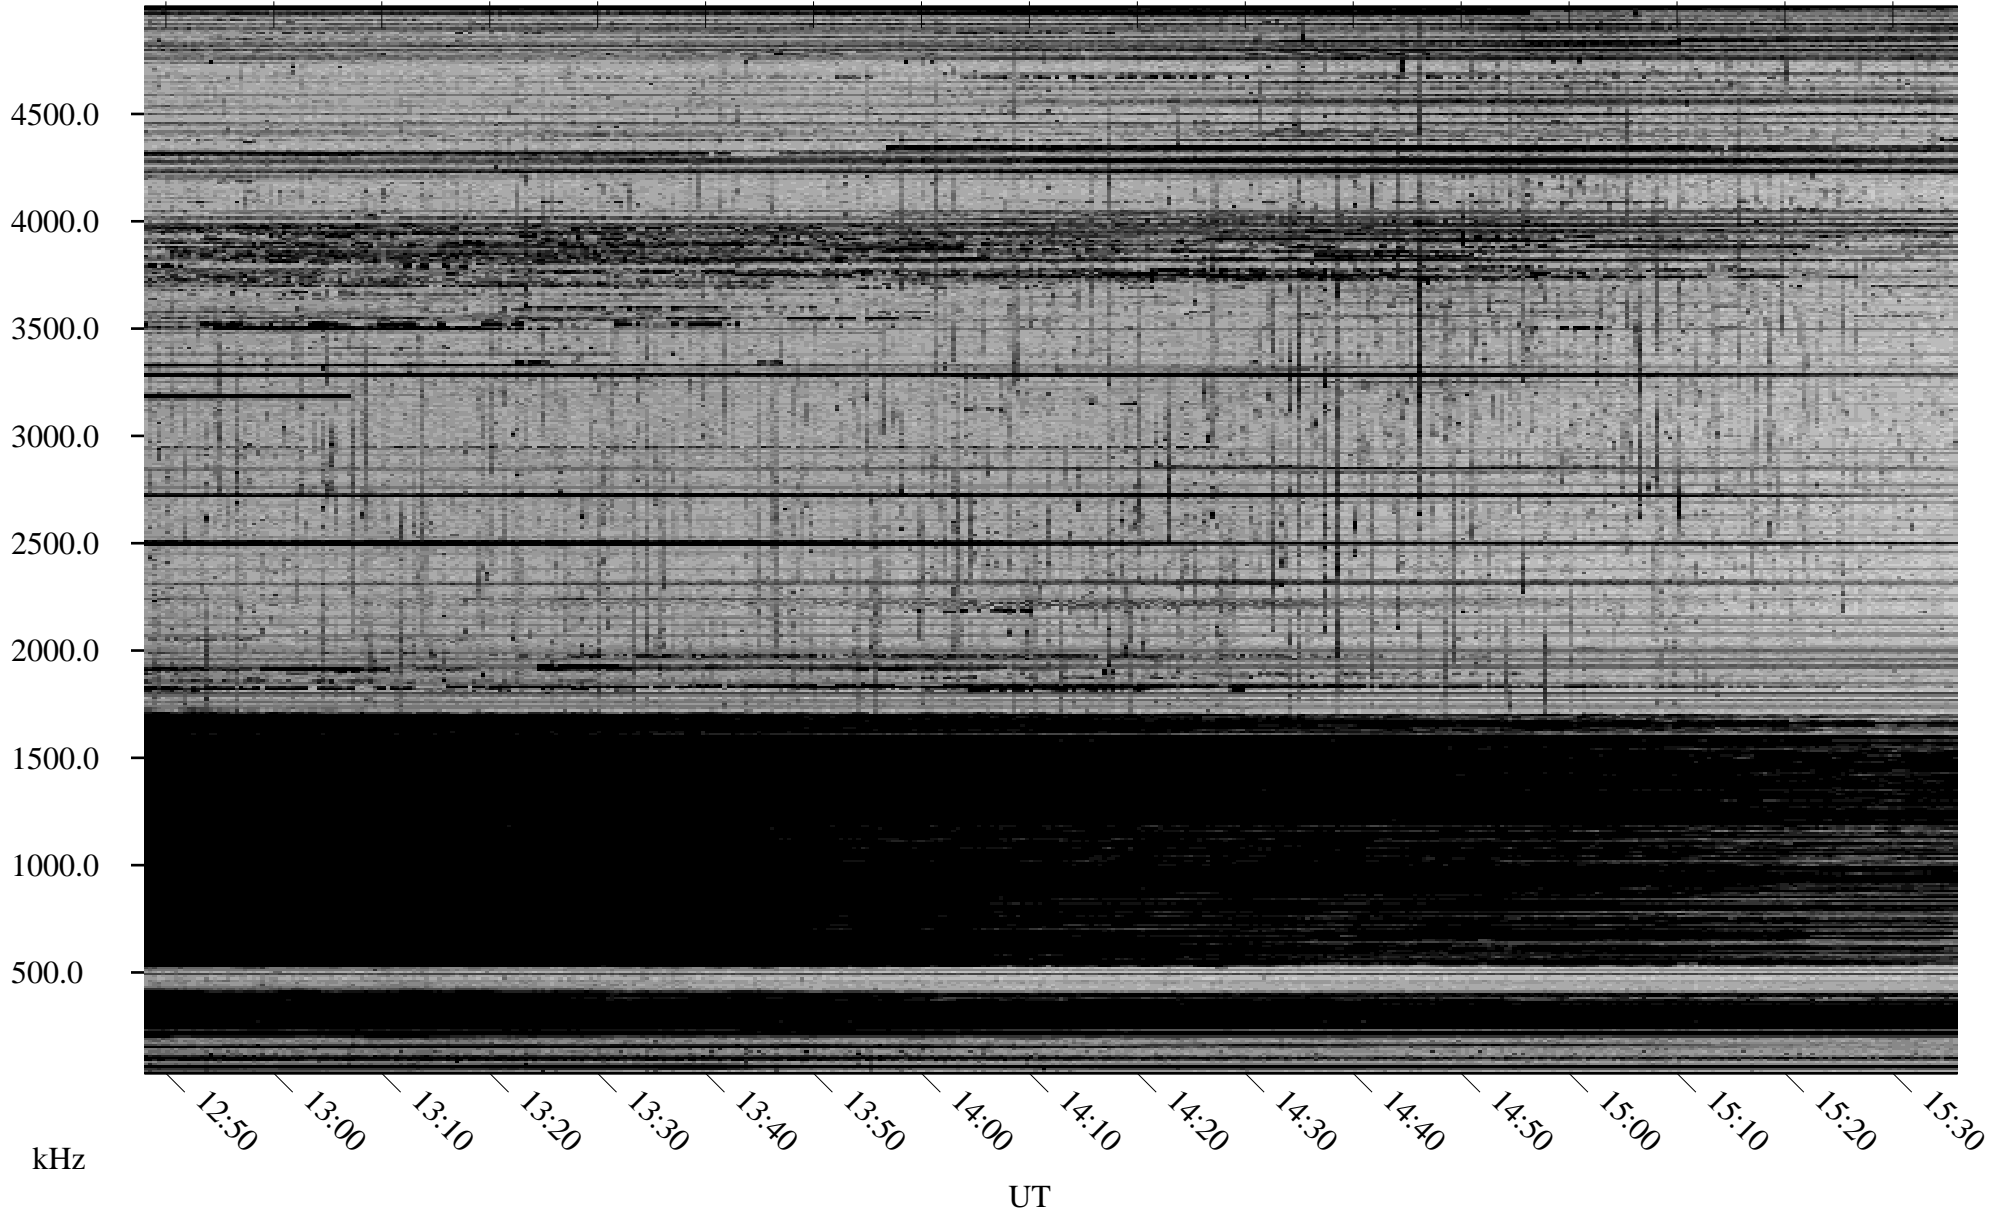

12/13/2008 Churchill, Manitoba

Linear Scale Black = 161 White = 15

ch08348l.r00SUm max_12

Page 1

12/13/2008 Churchill, Manitoba

Linear Scale Black = 161 White = 15

ch08348l.r00SUm max_12

Page 2

12/14/2008 Churchill, Manitoba

Linear Scale Black = 161 White = 15

ch08348l.r00SUm max_12

Page 3

12/14/2008 Churchill, Manitoba

Linear Scale Black = 161 White = 15

ch08348l.r00SUm max_12

Page 4

12/14/2008 Churchill, Manitoba

Linear Scale Black = 161 White = 15

ch08348l.r00SUm max_12

Page 5

12/14/2008 Churchill, Manitoba

Linear Scale Black = 161 White = 15

ch08348l.r00SUm max_12

Page 6

12/14/2008 Churchill, Manitoba

Linear Scale Black = 161 White = 15

ch08348l.r00SUm max_12

Page 7

12/14/2008 Churchill, Manitoba

Linear Scale Black = 161 White = 15

ch08348l.r00SUm max_12

Page 8