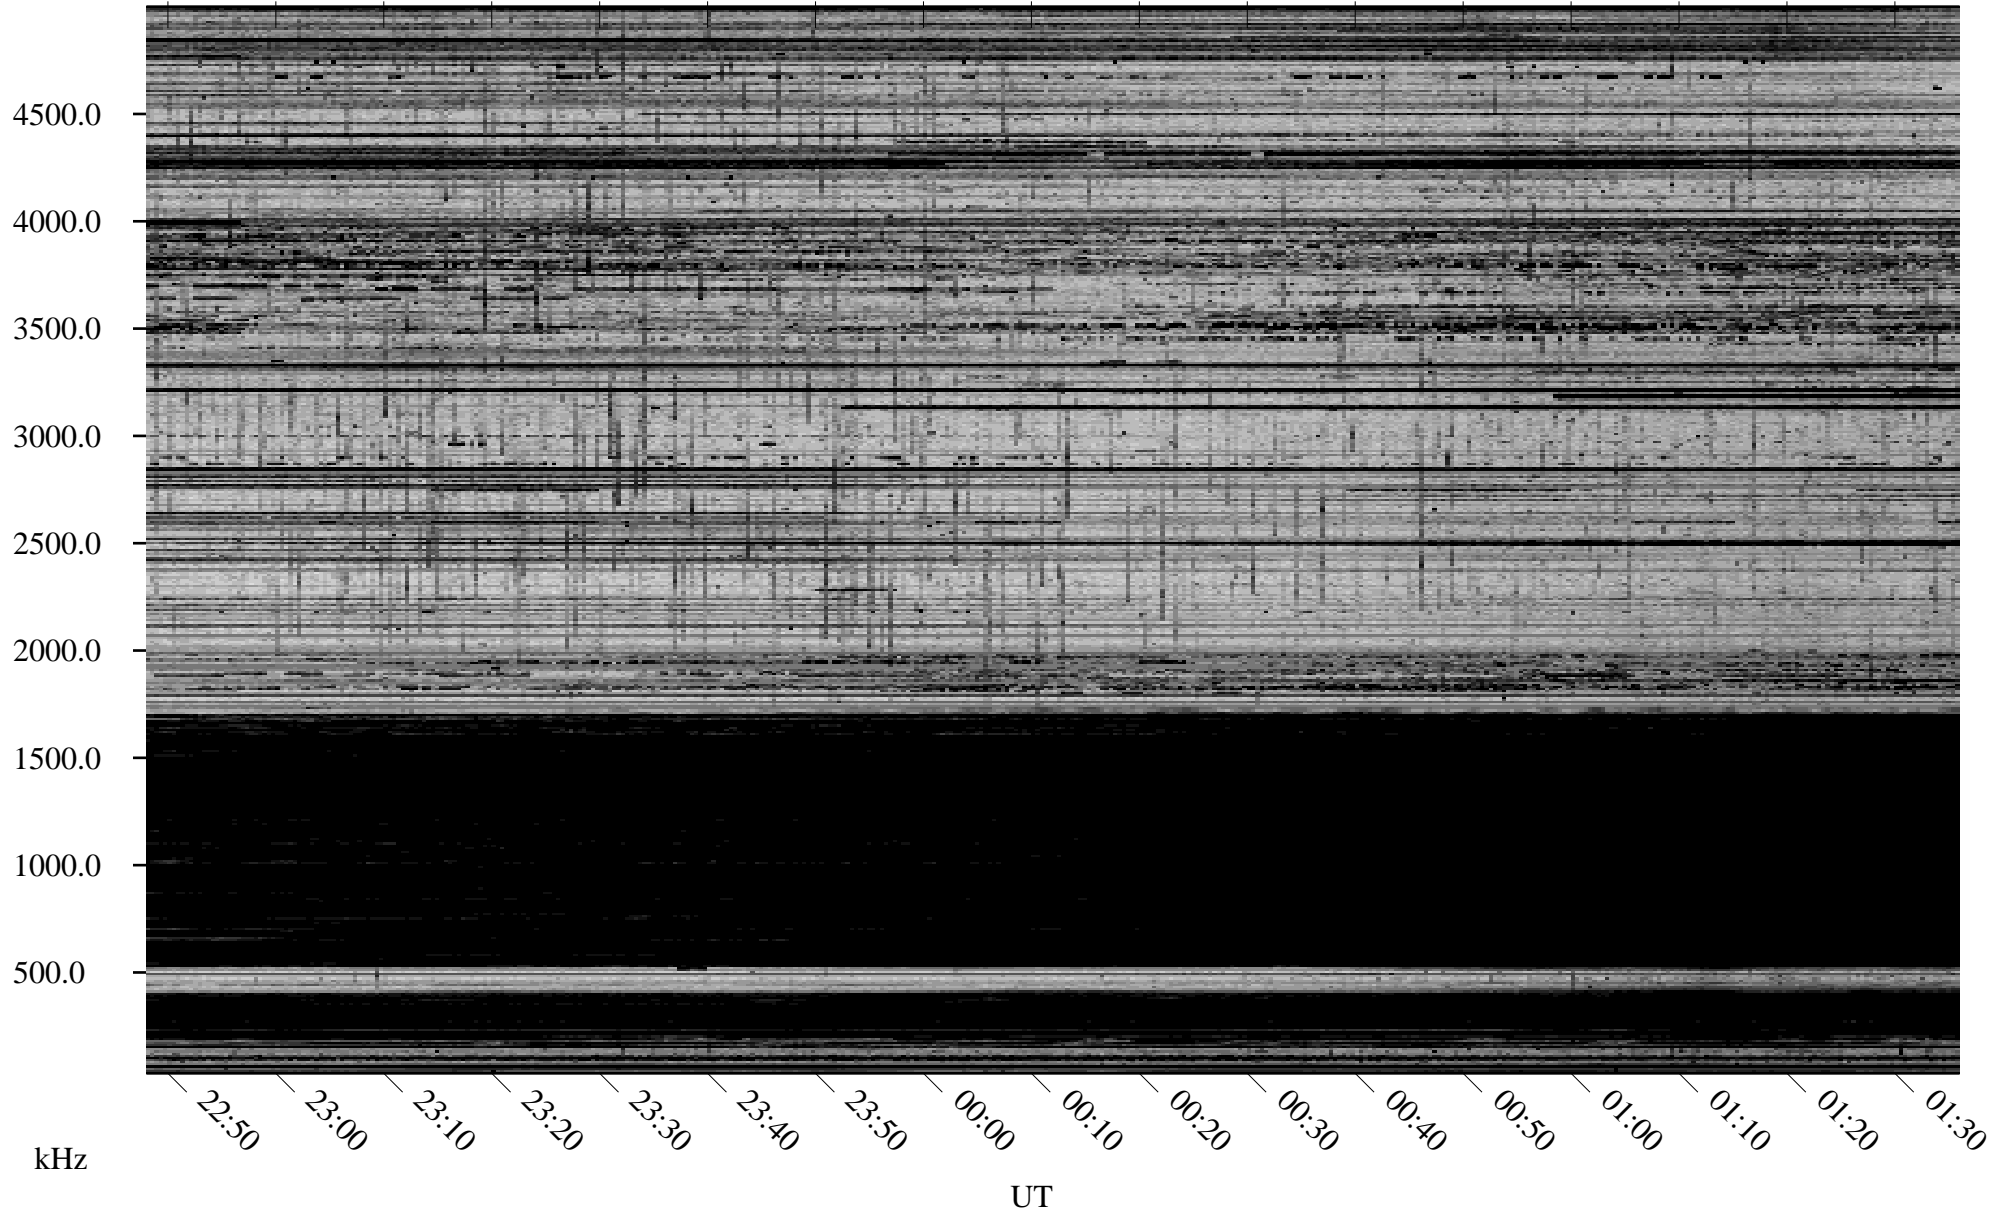

12/13/2008 Churchill, Manitoba

Linear Scale Black = 161 White = 15

ch08348l.r00SUm max_12

Page 1

12/13/2008 Churchill, Manitoba

Linear Scale Black = 161 White = 15

ch08348l.r00SUm max_12

Page 2

12/14/2008 Churchill, Manitoba

Linear Scale Black = 161 White = 15

ch08348l.r00SUm max_12

Page 3

12/14/2008 Churchill, Manitoba

Linear Scale Black = 161 White = 15

ch08348l.r00SUm max_12

Page 4

12/14/2008 Churchill, Manitoba

Linear Scale Black = 161 White = 15

ch08348l.r00SUm max_12

Page 5

12/14/2008 Churchill, Manitoba

Linear Scale Black = 161 White = 15

ch08348l.r00SUm max_12

Page 6

12/14/2008 Churchill, Manitoba

Linear Scale Black = 161 White = 15

ch08348l.r00SUm max_12

Page 7

12/14/2008 Churchill, Manitoba

Linear Scale Black = 161 White = 15

ch08348l.r00SUm max_12

Page 8