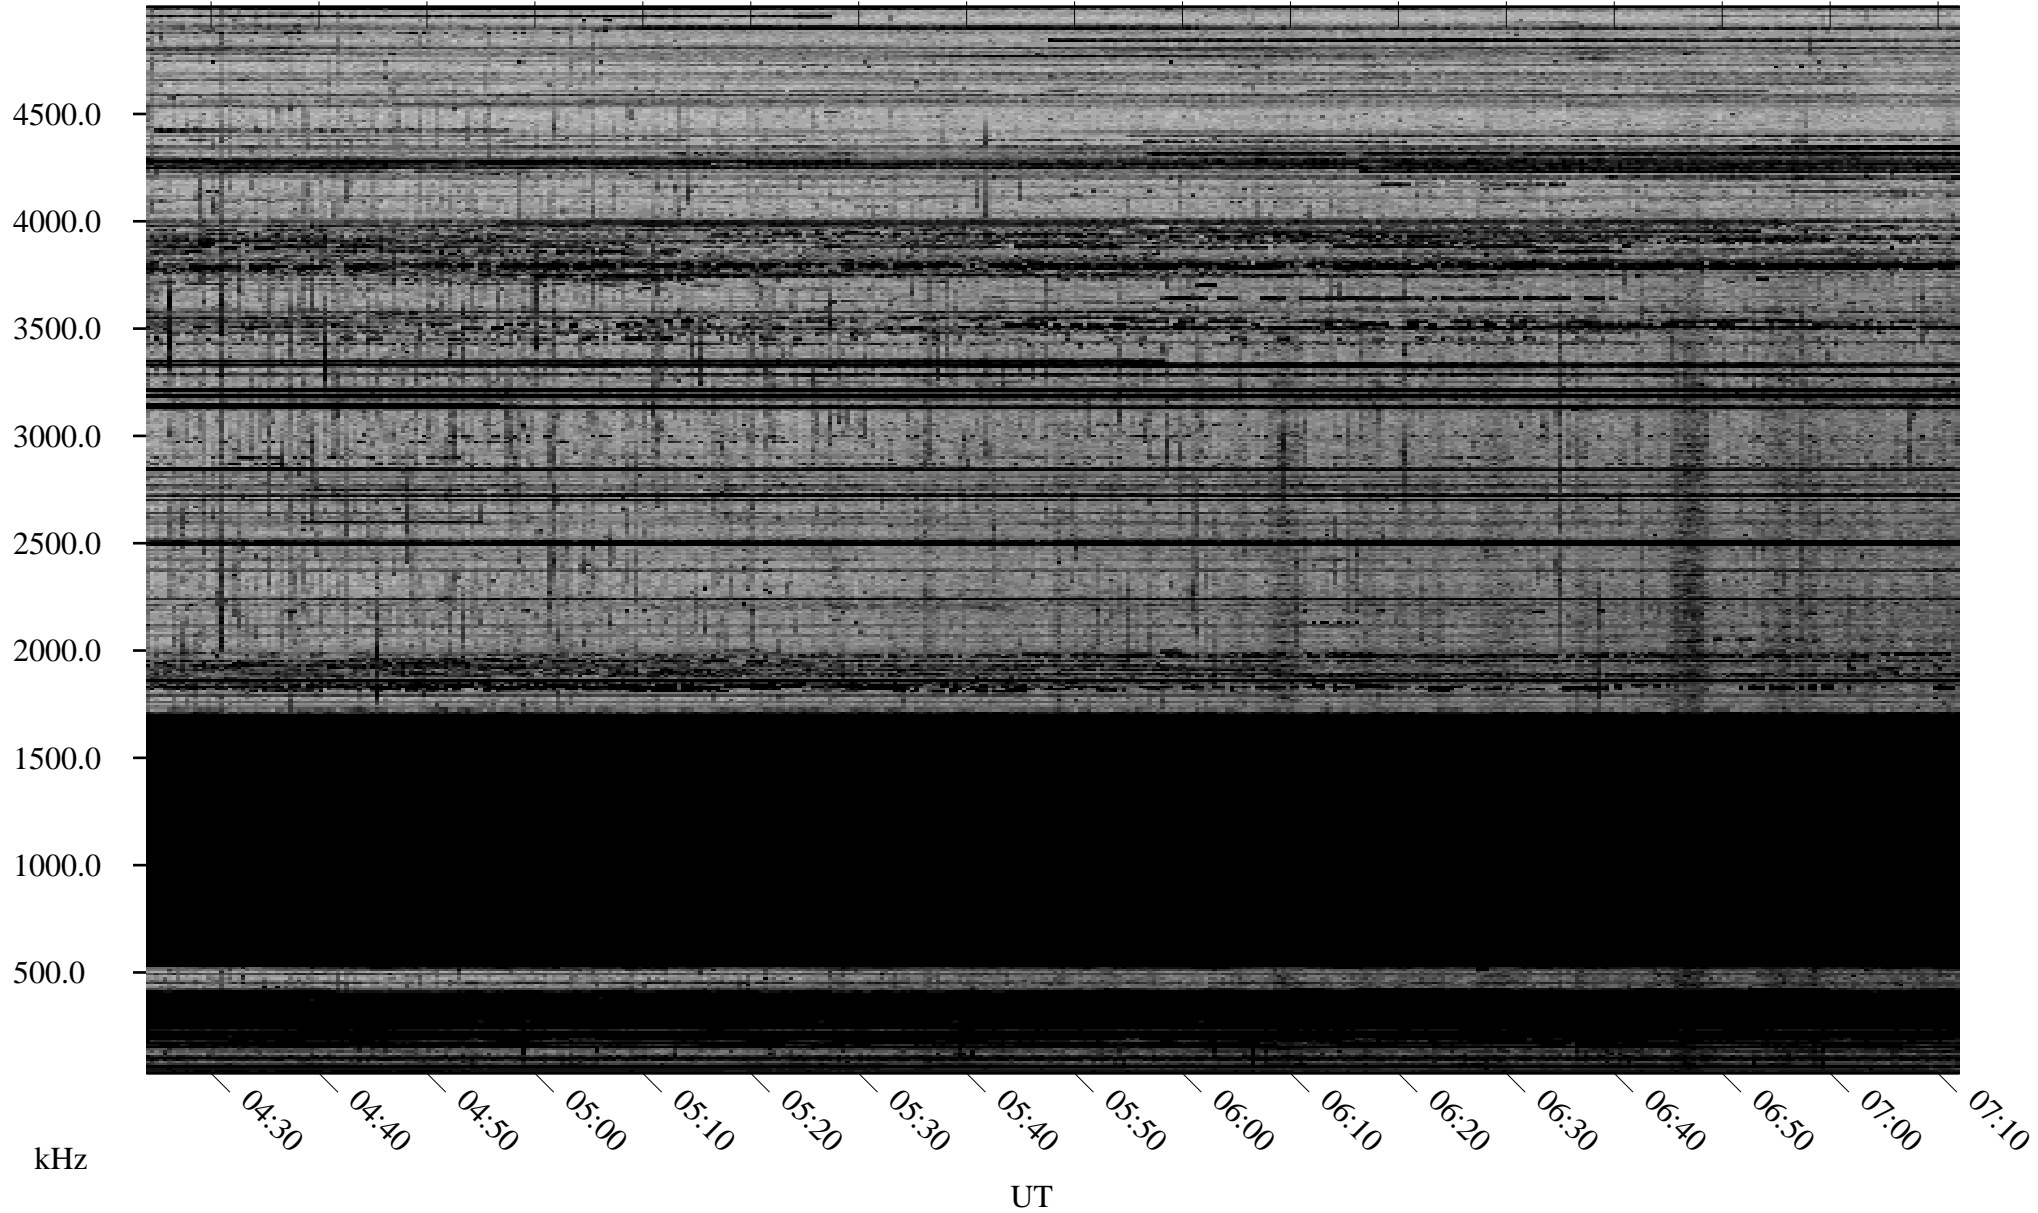

12/13/2008 Churchill, Manitoba

Linear Scale Black = 161 White = 15

ch08348l.r00SUm max_12

Page 1

12/13/2008 Churchill, Manitoba

Linear Scale Black = 161 White = 15

ch08348l.r00SUm max_12

Page 2

12/14/2008 Churchill, Manitoba

Linear Scale Black = 161 White = 15

ch08348l.r00SUm max_12

Page 3

12/14/2008 Churchill, Manitoba

Linear Scale Black = 161 White = 15

ch08348l.r00SUm max_12

Page 4

12/14/2008 Churchill, Manitoba

Linear Scale Black = 161 White = 15

ch08348l.r00SUm max_12

Page 5

12/14/2008 Churchill, Manitoba

Linear Scale Black = 161 White = 15

ch08348l.r00SUm max_12

Page 6

12/14/2008 Churchill, Manitoba

Linear Scale Black = 161 White = 15

ch08348l.r00SUm max_12

Page 7

12/14/2008 Churchill, Manitoba

Linear Scale Black = 161 White = 15

ch08348l.r00SUm max_12

Page 8