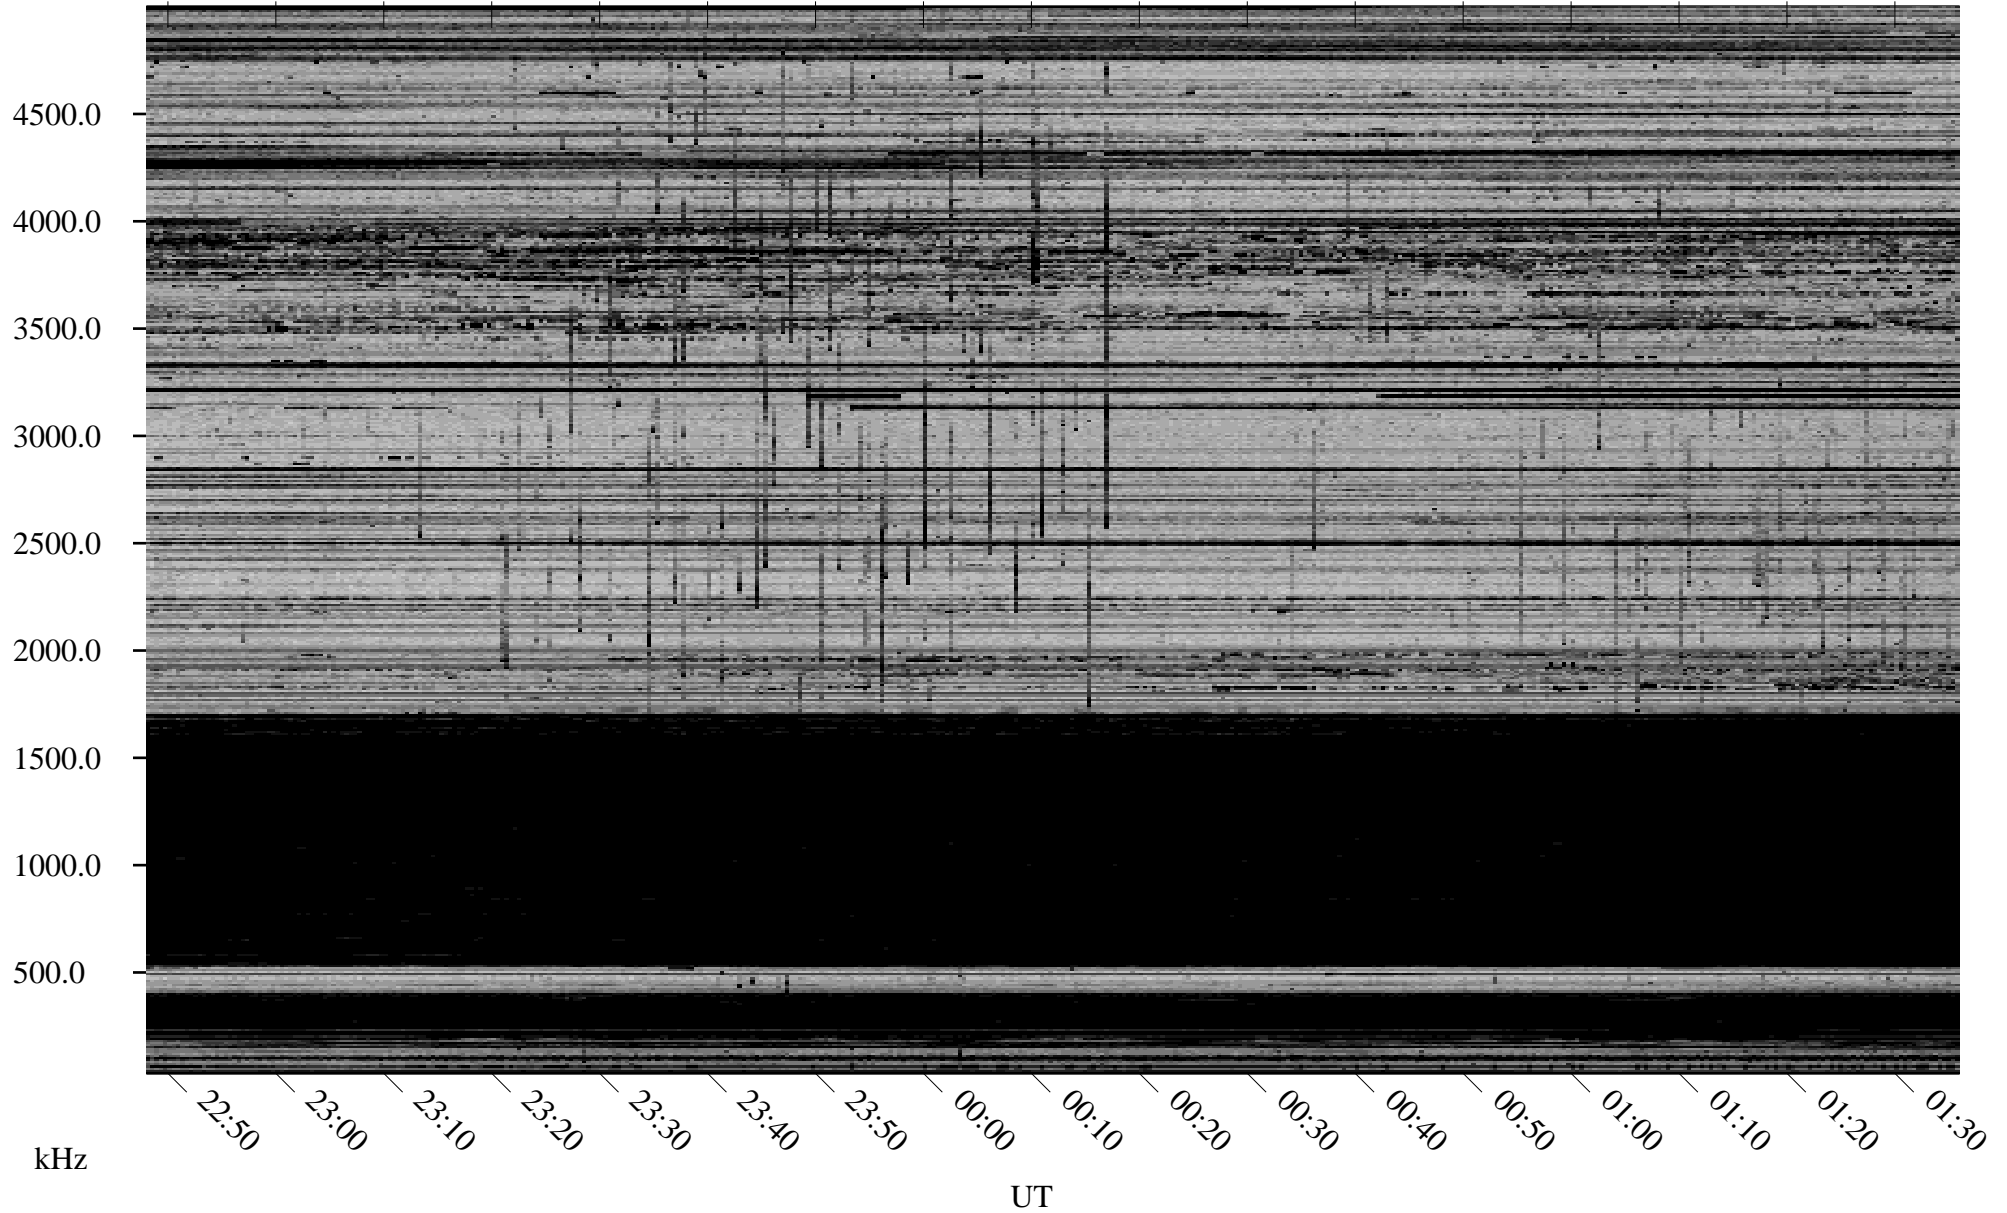

# 12/14/2008 Churchill, Manitoba

Linear Scale    Black = 161    White = 15

ch08349l.r00SUm max\_12

Page 1

# 12/14/2008 Churchill, Manitoba

Linear Scale    Black = 161    White = 15

ch08349l.r00SUm max\_12

Page 2

# 12/15/2008 Churchill, Manitoba

Linear Scale    Black = 161    White = 15

ch08349l.r00SUm max\_12

Page 3

# 12/15/2008 Churchill, Manitoba

Linear Scale    Black = 161    White = 15

ch08349l.r00SUm max\_12