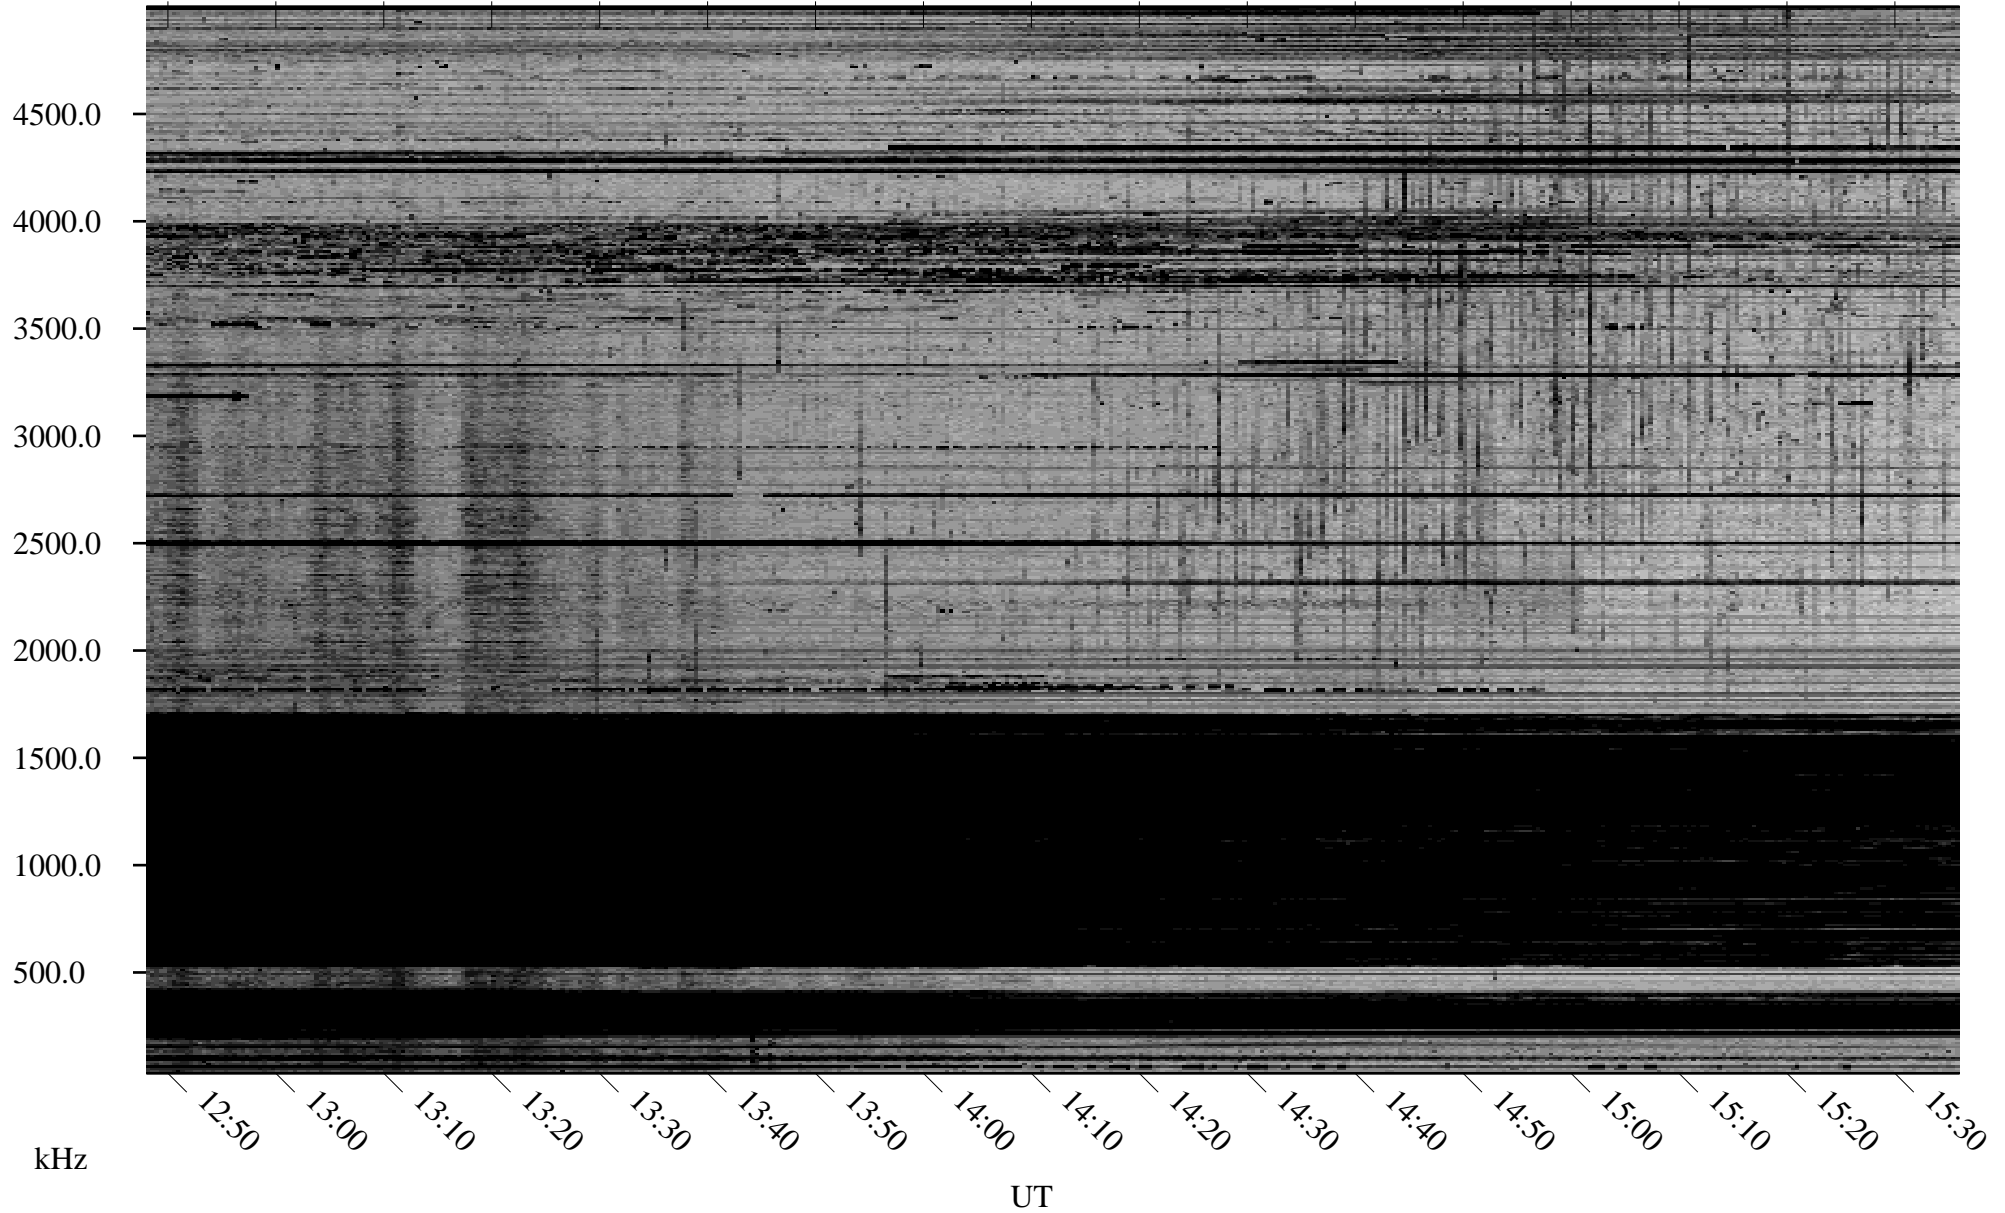

# 12/15/2008 Churchill, Manitoba

Linear Scale    Black = 161    White = 15

ch08349l.r00SUm max\_12

# 12/15/2008 Churchill, Manitoba

Linear Scale    Black = 161    White = 15

ch08349l.r00SUm max\_12

Page 6

# 12/15/2008 Churchill, Manitoba

Linear Scale    Black = 161    White = 15

ch08349l.r00SUm max\_12

Page 7