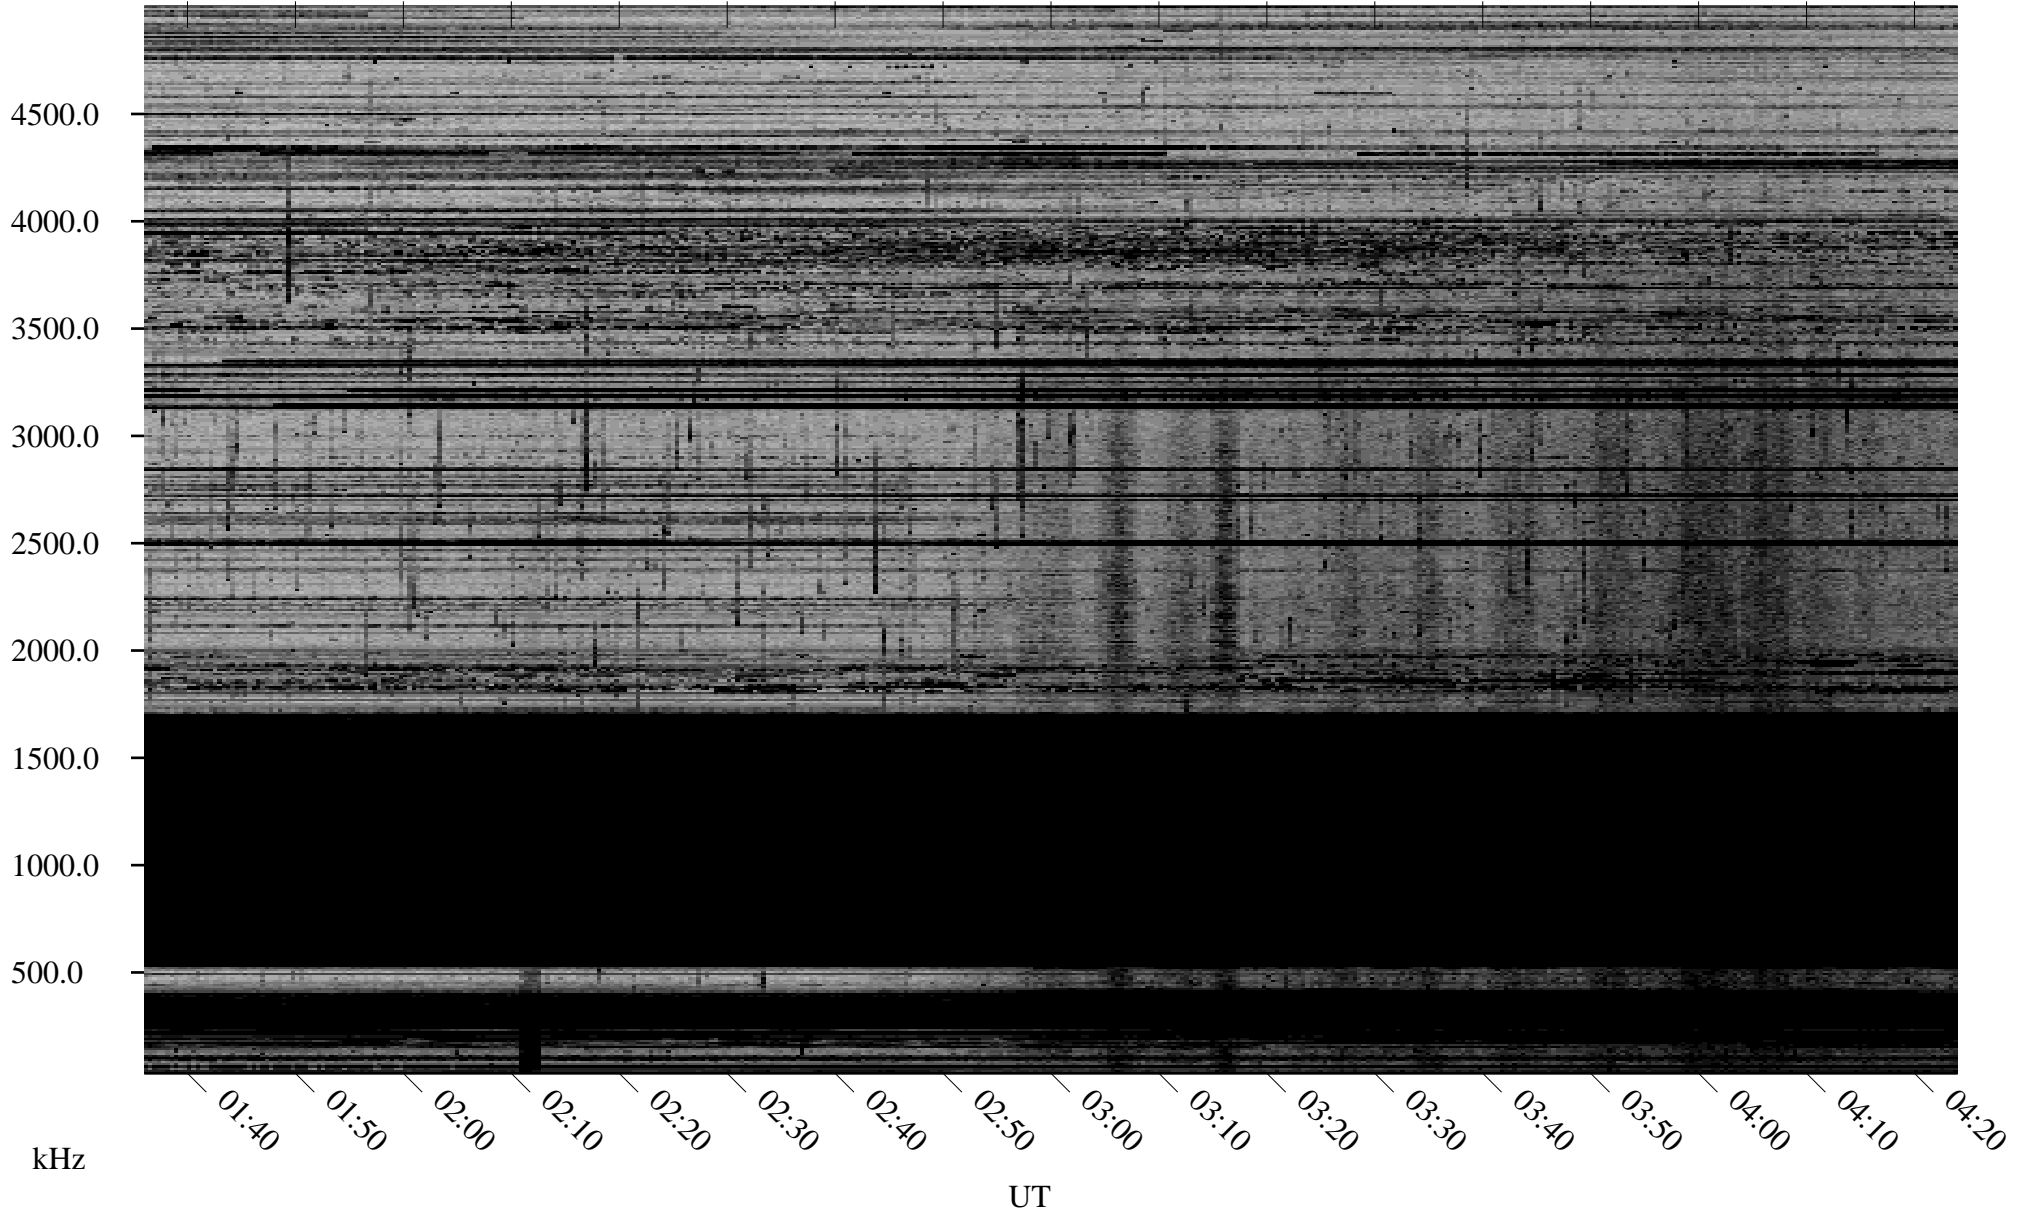

# 12/14/2008 Churchill, Manitoba

Linear Scale    Black = 161    White = 15

ch08349l.r00SUm max\_12

Page 1

# 12/14/2008 Churchill, Manitoba

Linear Scale    Black = 161    White = 15

ch08349l.r00SUm max\_12

Page 2

# 12/15/2008 Churchill, Manitoba

Linear Scale    Black = 161    White = 15

ch08349l.r00SUm max\_12

Page 3

# 12/15/2008 Churchill, Manitoba

Linear Scale    Black = 161    White = 15

ch08349l.r00SUm max\_12