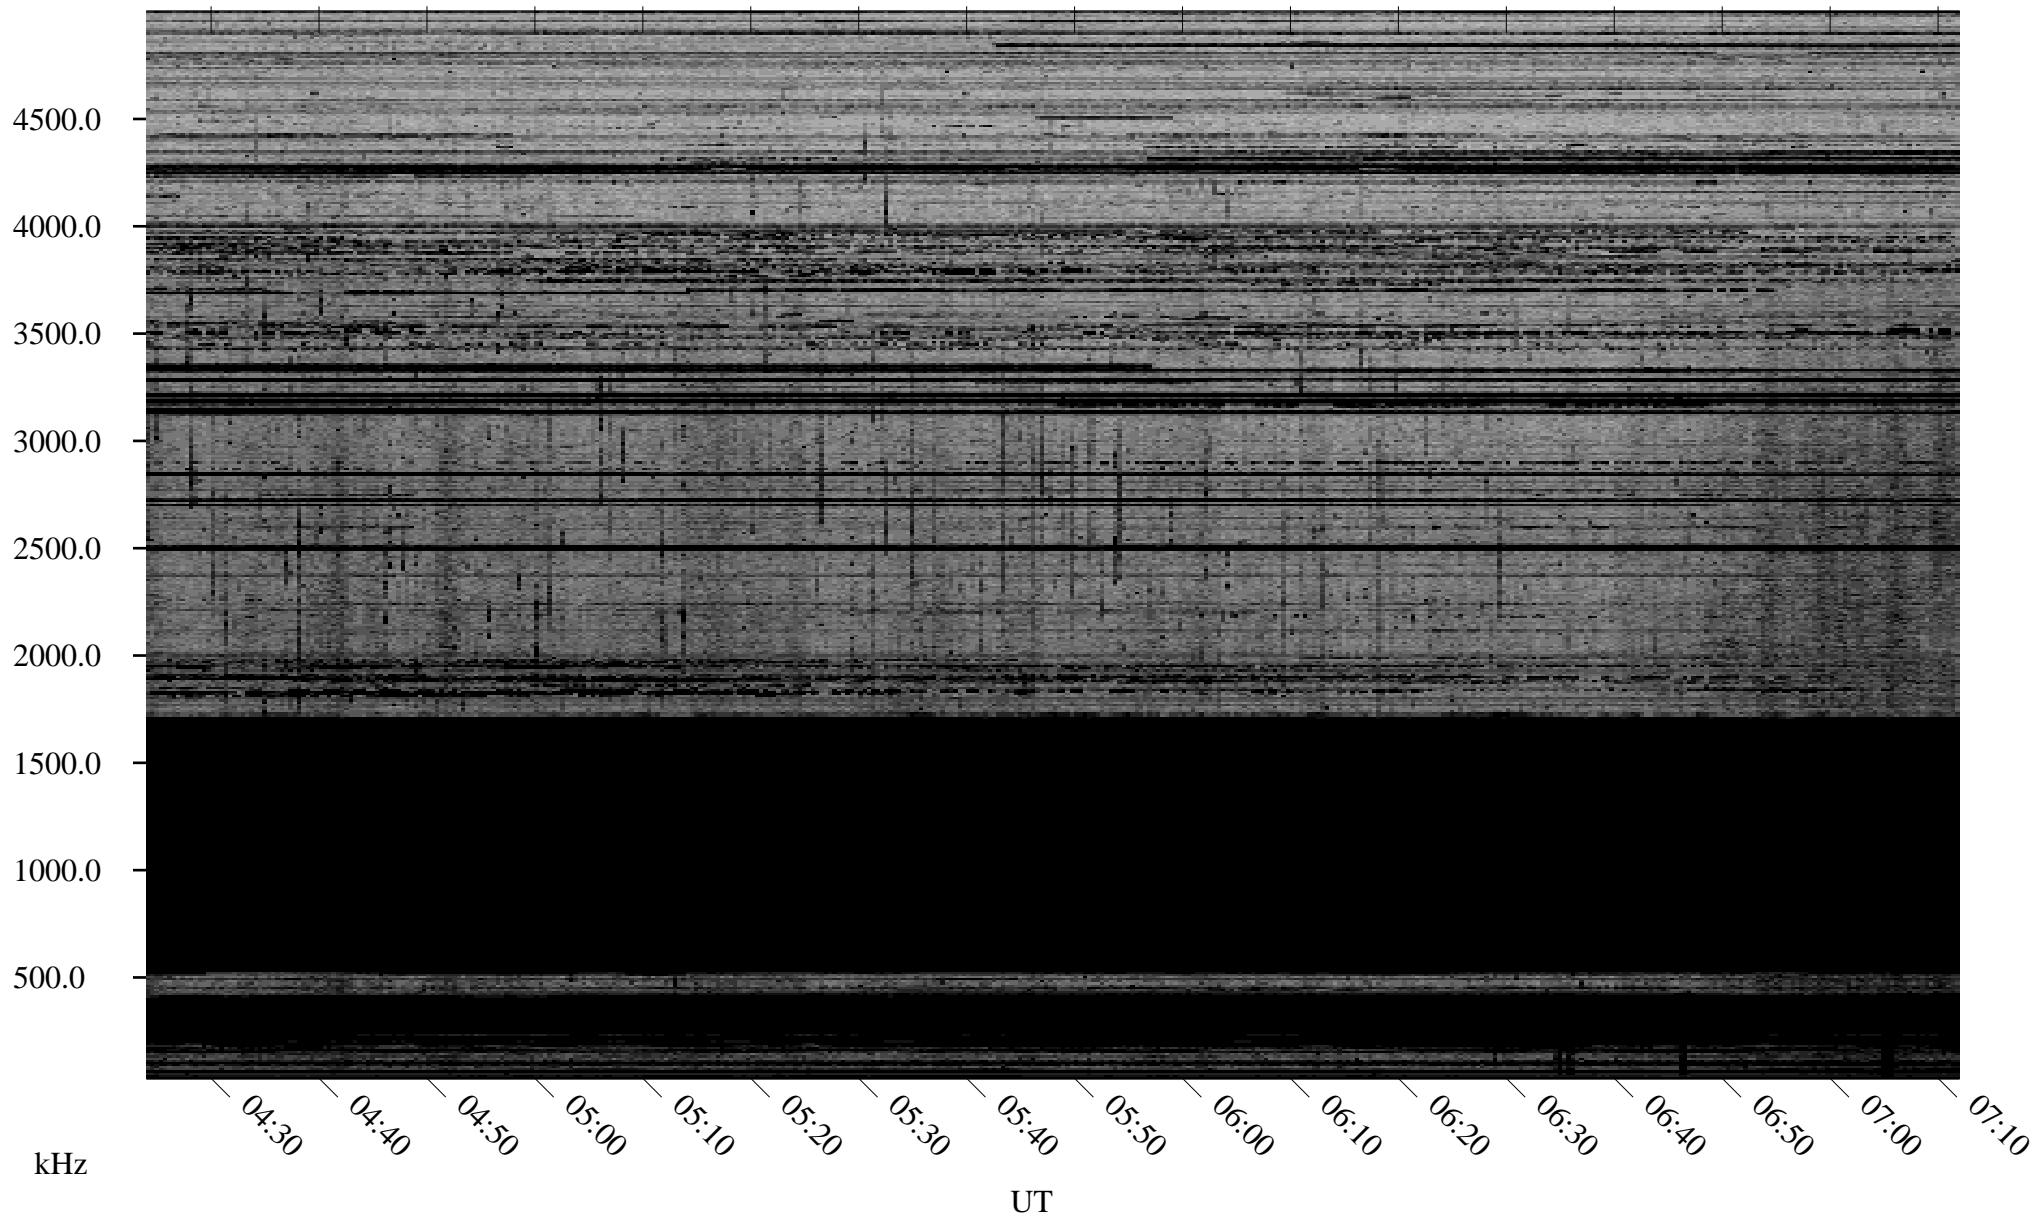

# 12/14/2008 Churchill, Manitoba

Linear Scale    Black = 161    White = 15

ch08349l.r00SUm max\_12

Page 1

# 12/15/2008 Churchill, Manitoba

Linear Scale    Black = 161    White = 15

ch08349l.r00SUm max\_12

Page 3

# 12/15/2008 Churchill, Manitoba

Linear Scale    Black = 161    White = 15

ch08349l.r00SUm max\_12

Page 4

# 12/15/2008 Churchill, Manitoba

Linear Scale    Black = 161    White = 15

ch08349l.r00SUm max\_12