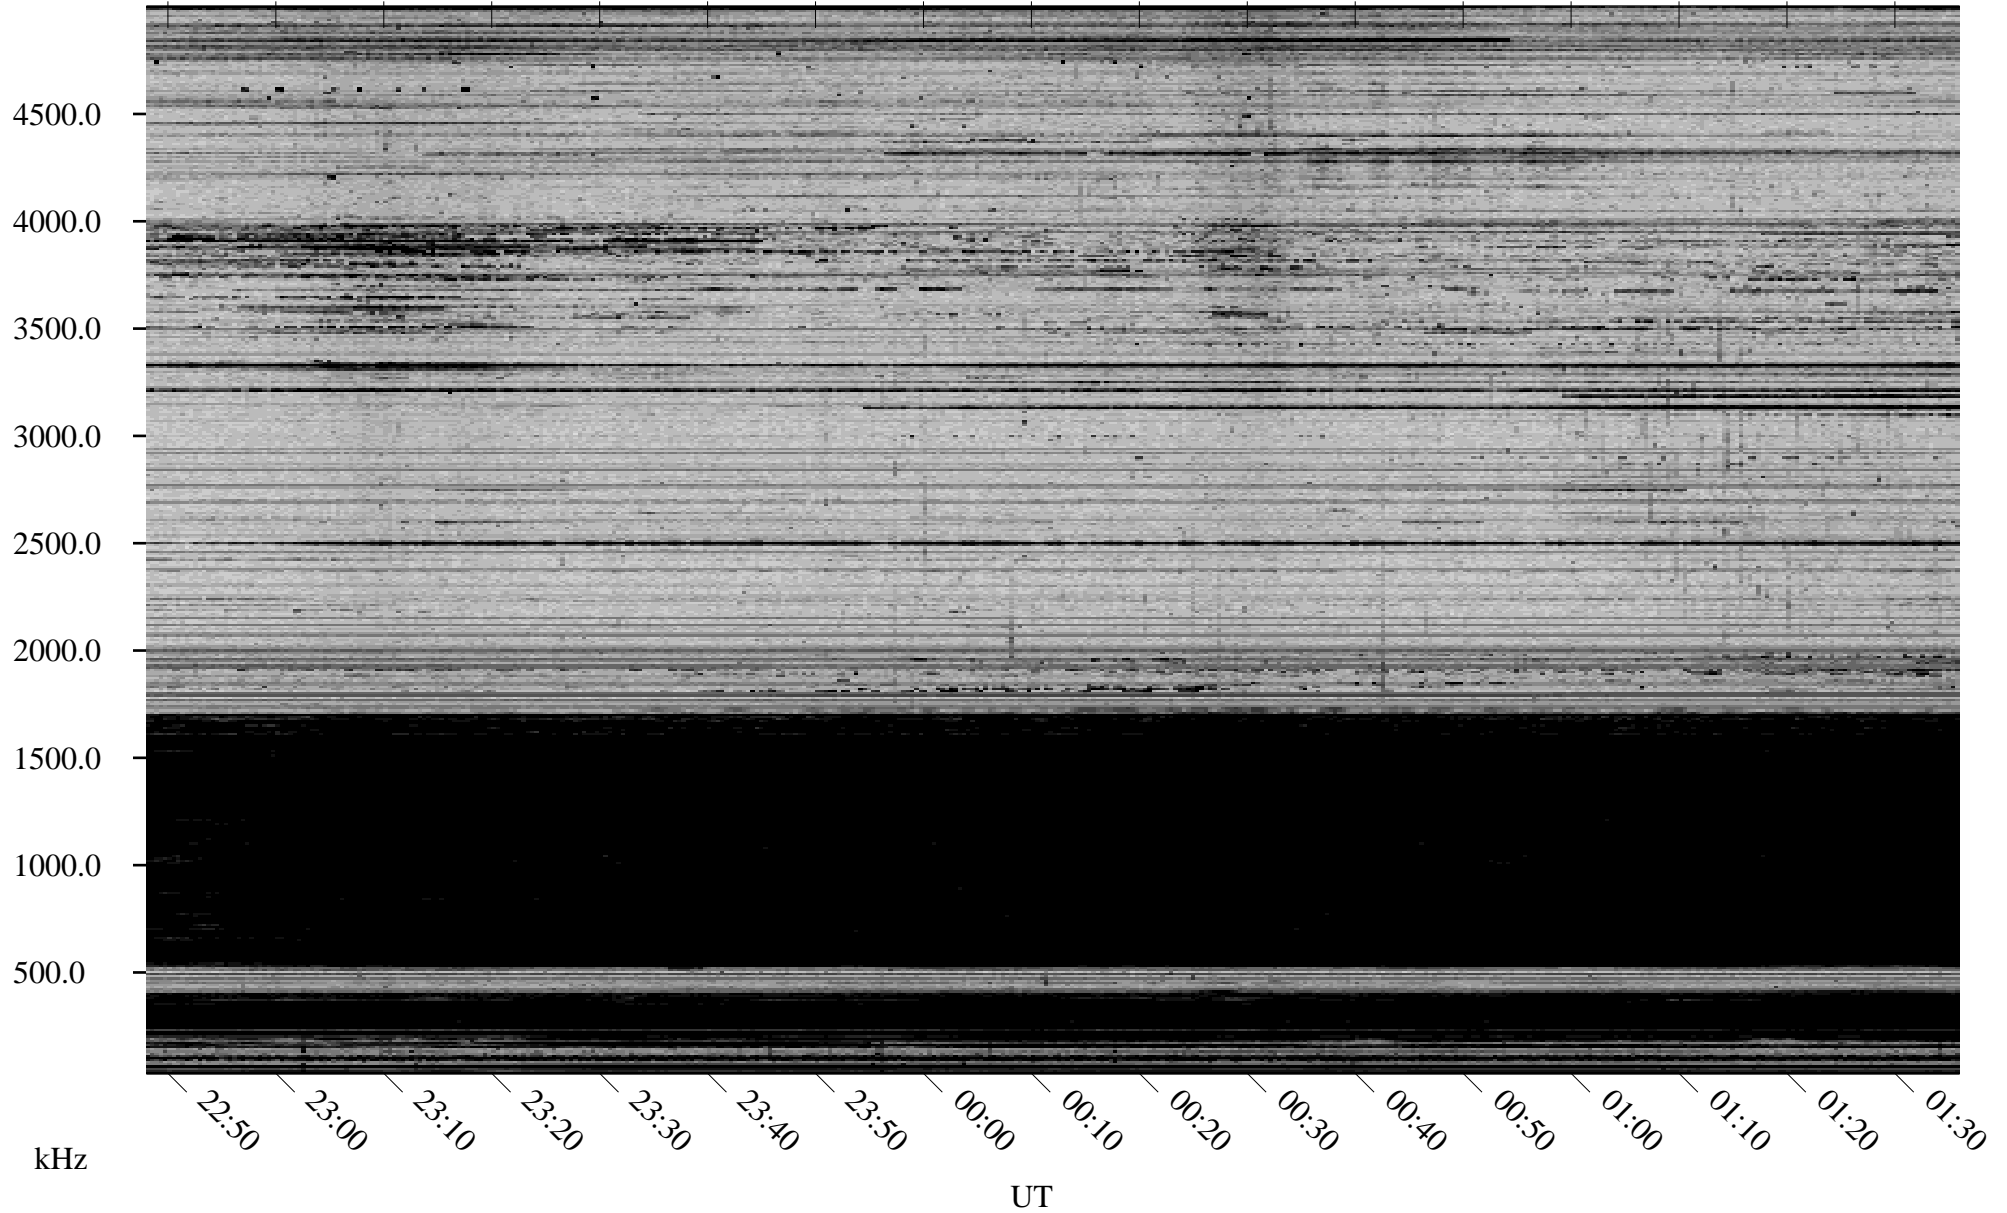

12/16/2008 Churchill, Manitoba

Linear Scale Black = 161 White = 15

ch08351l.r00SUm max_12

Page 1

12/16/2008 Churchill, Manitoba

Linear Scale Black = 161 White = 15

ch08351l.r00SUm max_12

Page 2

12/17/2008 Churchill, Manitoba

Linear Scale Black = 161 White = 15

ch083511.r00SUm max_12

Page 3

12/17/2008 Churchill, Manitoba

Linear Scale Black = 161 White = 15

ch083511.r00SUm max_12

Page 4

12/17/2008 Churchill, Manitoba

Linear Scale Black = 161 White = 15

ch083511.r00SUm max_12

Page 5

12/17/2008 Churchill, Manitoba

Linear Scale Black = 161 White = 15

ch08351l.r00SUm max_12

Page 6

12/17/2008 Churchill, Manitoba

Linear Scale Black = 161 White = 15

ch08351l.r00SUm max_12

Page 7

12/17/2008 Churchill, Manitoba

Linear Scale Black = 161 White = 15

ch08351l.r00SUm max_12

Page 8