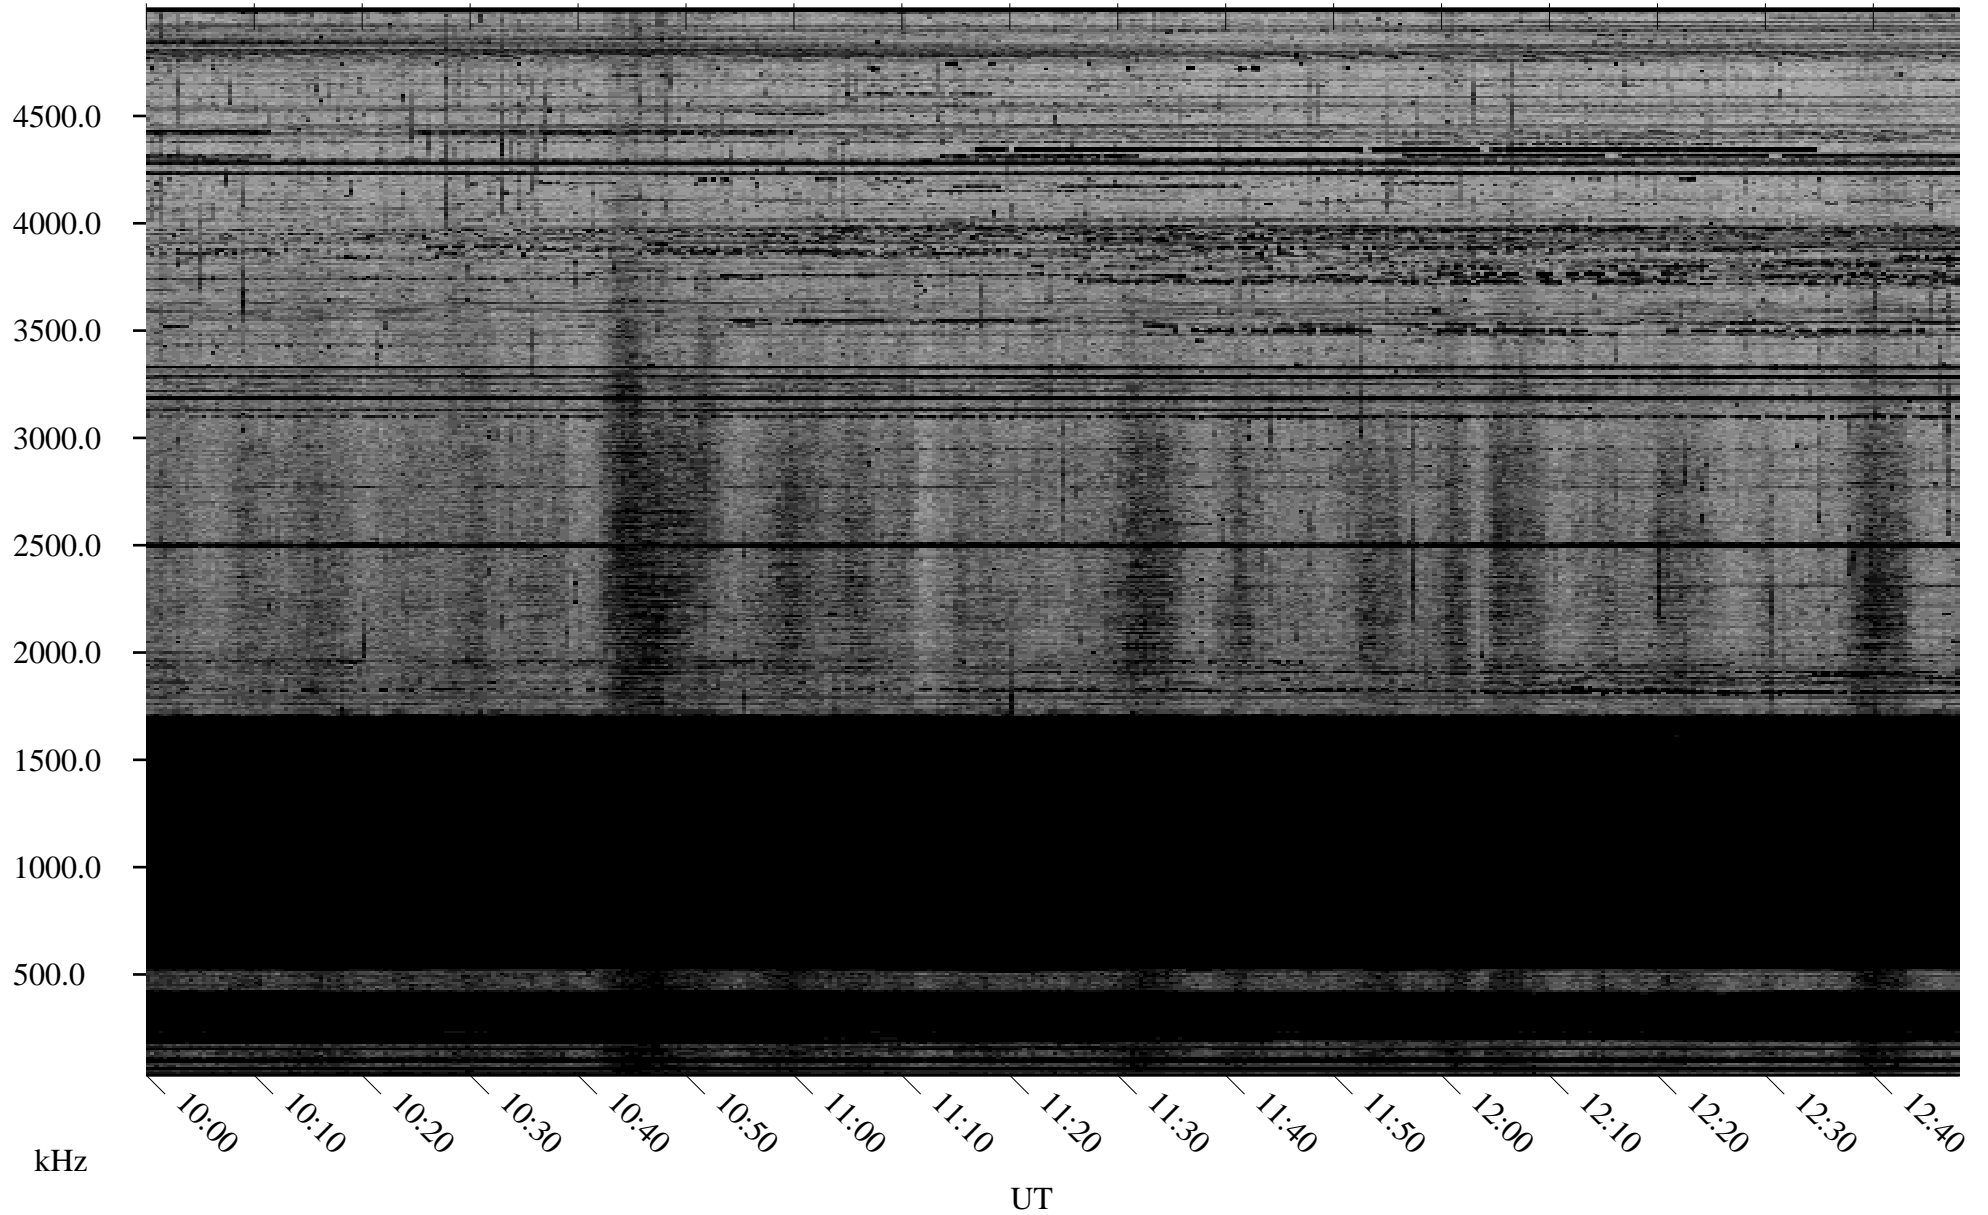

12/16/2008 Churchill, Manitoba

Linear Scale Black = 161 White = 15

ch08351l.r00SUm max_12

Page 1

12/16/2008 Churchill, Manitoba

Linear Scale Black = 161 White = 15

ch08351l.r00SUm max_12

Page 2

12/17/2008 Churchill, Manitoba

Linear Scale Black = 161 White = 15

ch083511.r00SUm max_12

Page 3

12/17/2008 Churchill, Manitoba

Linear Scale Black = 161 White = 15

ch083511.r00SUm max_12

Page 4

12/17/2008 Churchill, Manitoba

Linear Scale Black = 161 White = 15

ch083511.r00SUm max_12

Page 5

12/17/2008 Churchill, Manitoba

Linear Scale Black = 161 White = 15

ch08351l.r00SUm max_12

Page 6

12/17/2008 Churchill, Manitoba

Linear Scale Black = 161 White = 15

ch08351l.r00SUm max_12

Page 7

12/17/2008 Churchill, Manitoba

Linear Scale Black = 161 White = 15

ch08351l.r00SUm max_12

Page 8