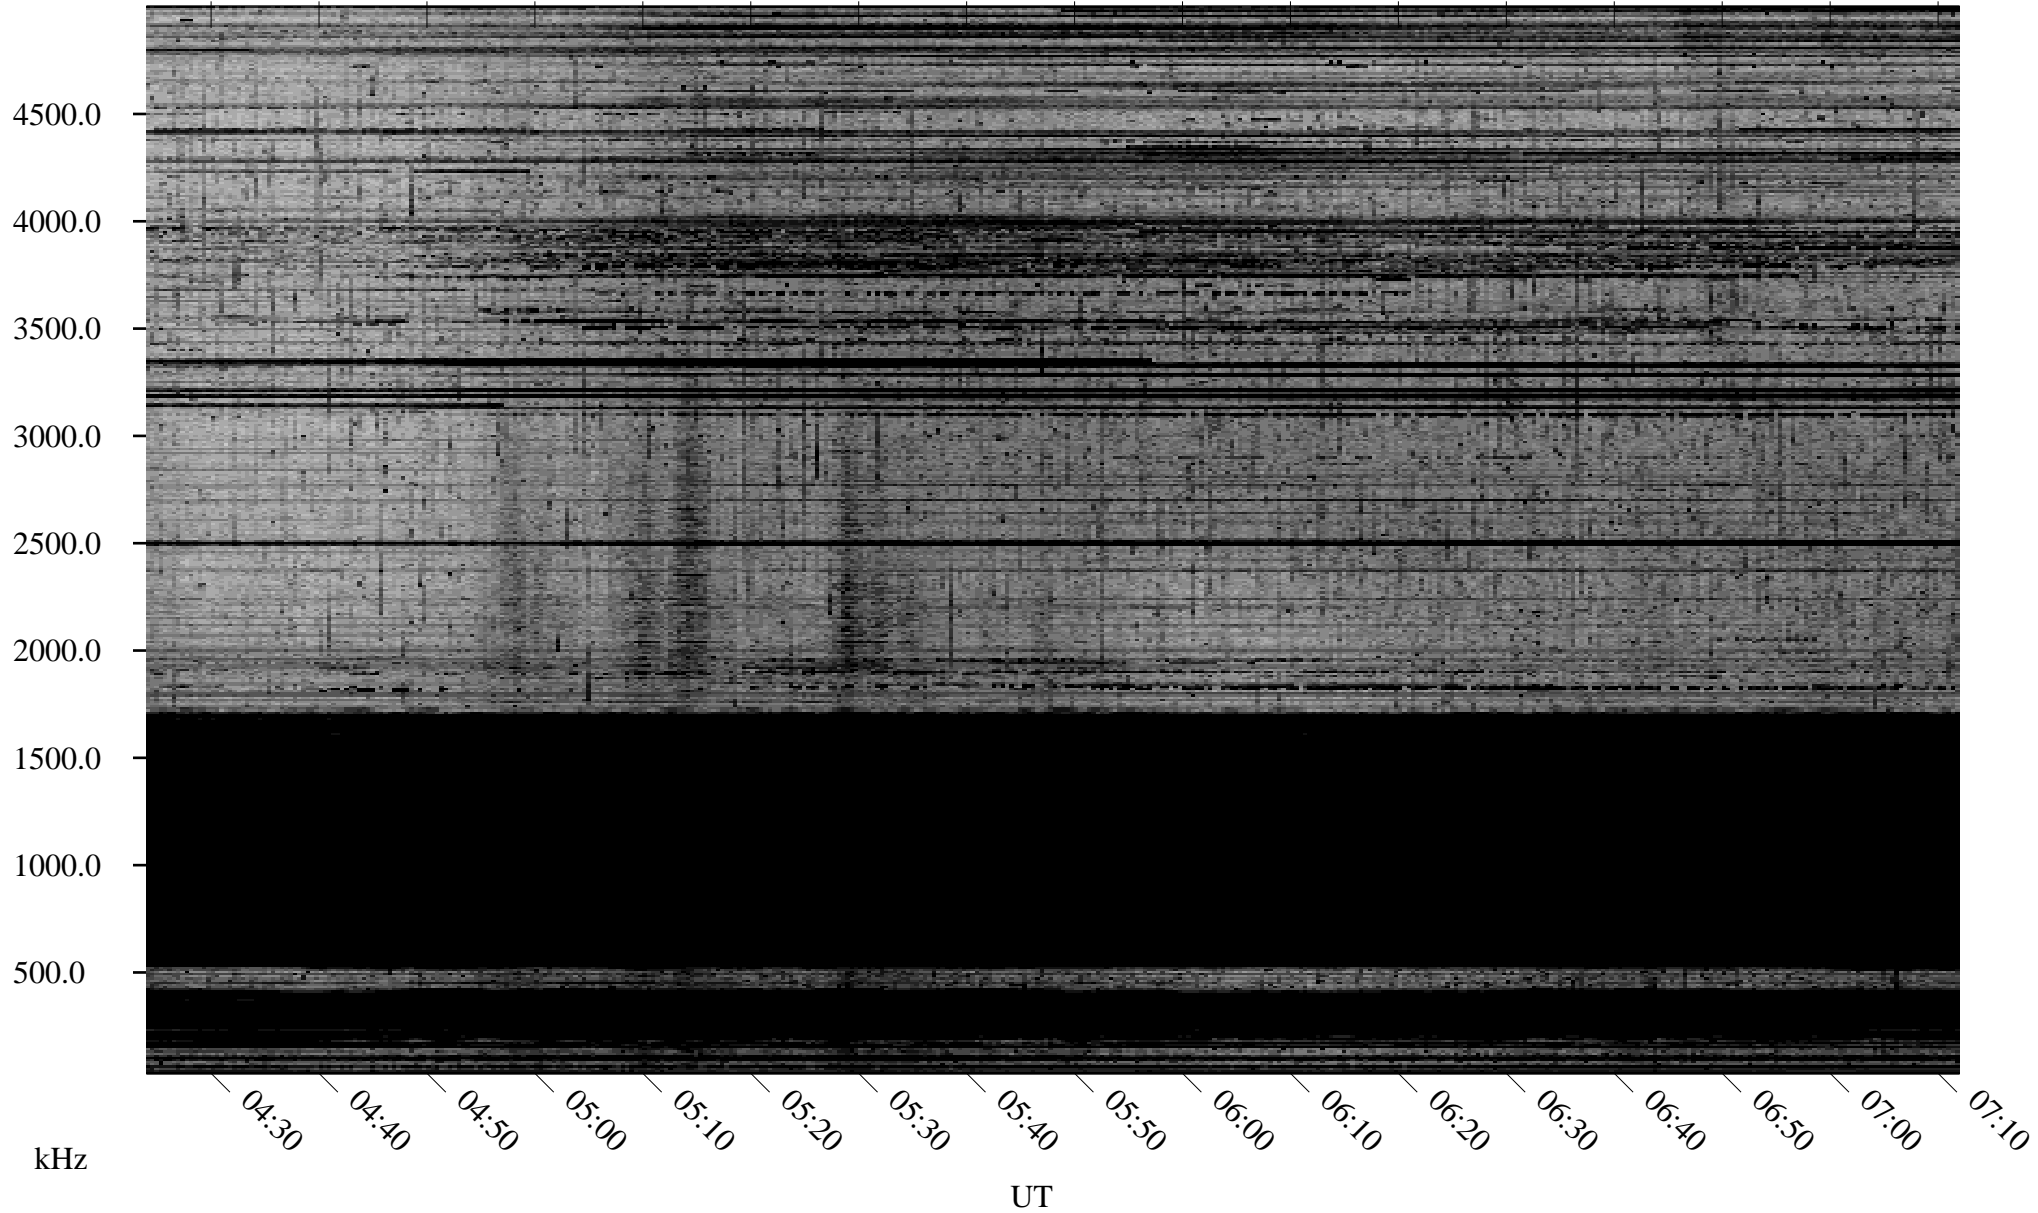

12/16/2008 Churchill, Manitoba

Linear Scale Black = 161 White = 15

ch08351l.r00SUm max_12

Page 1

12/16/2008 Churchill, Manitoba

Linear Scale Black = 161 White = 15

ch08351l.r00SUm max_12

Page 2

12/17/2008 Churchill, Manitoba

Linear Scale Black = 161 White = 15

ch083511.r00SUm max_12

Page 3

12/17/2008 Churchill, Manitoba

Linear Scale Black = 161 White = 15

ch083511.r00SUm max_12

Page 4

12/17/2008 Churchill, Manitoba

Linear Scale Black = 161 White = 15

ch083511.r00SUm max_12

Page 5

12/17/2008 Churchill, Manitoba

Linear Scale Black = 161 White = 15

ch08351l.r00SUm max_12

Page 6

12/17/2008 Churchill, Manitoba

Linear Scale Black = 161 White = 15

ch08351l.r00SUm max_12

Page 7

12/17/2008 Churchill, Manitoba

Linear Scale Black = 161 White = 15

ch08351l.r00SUm max_12

Page 8