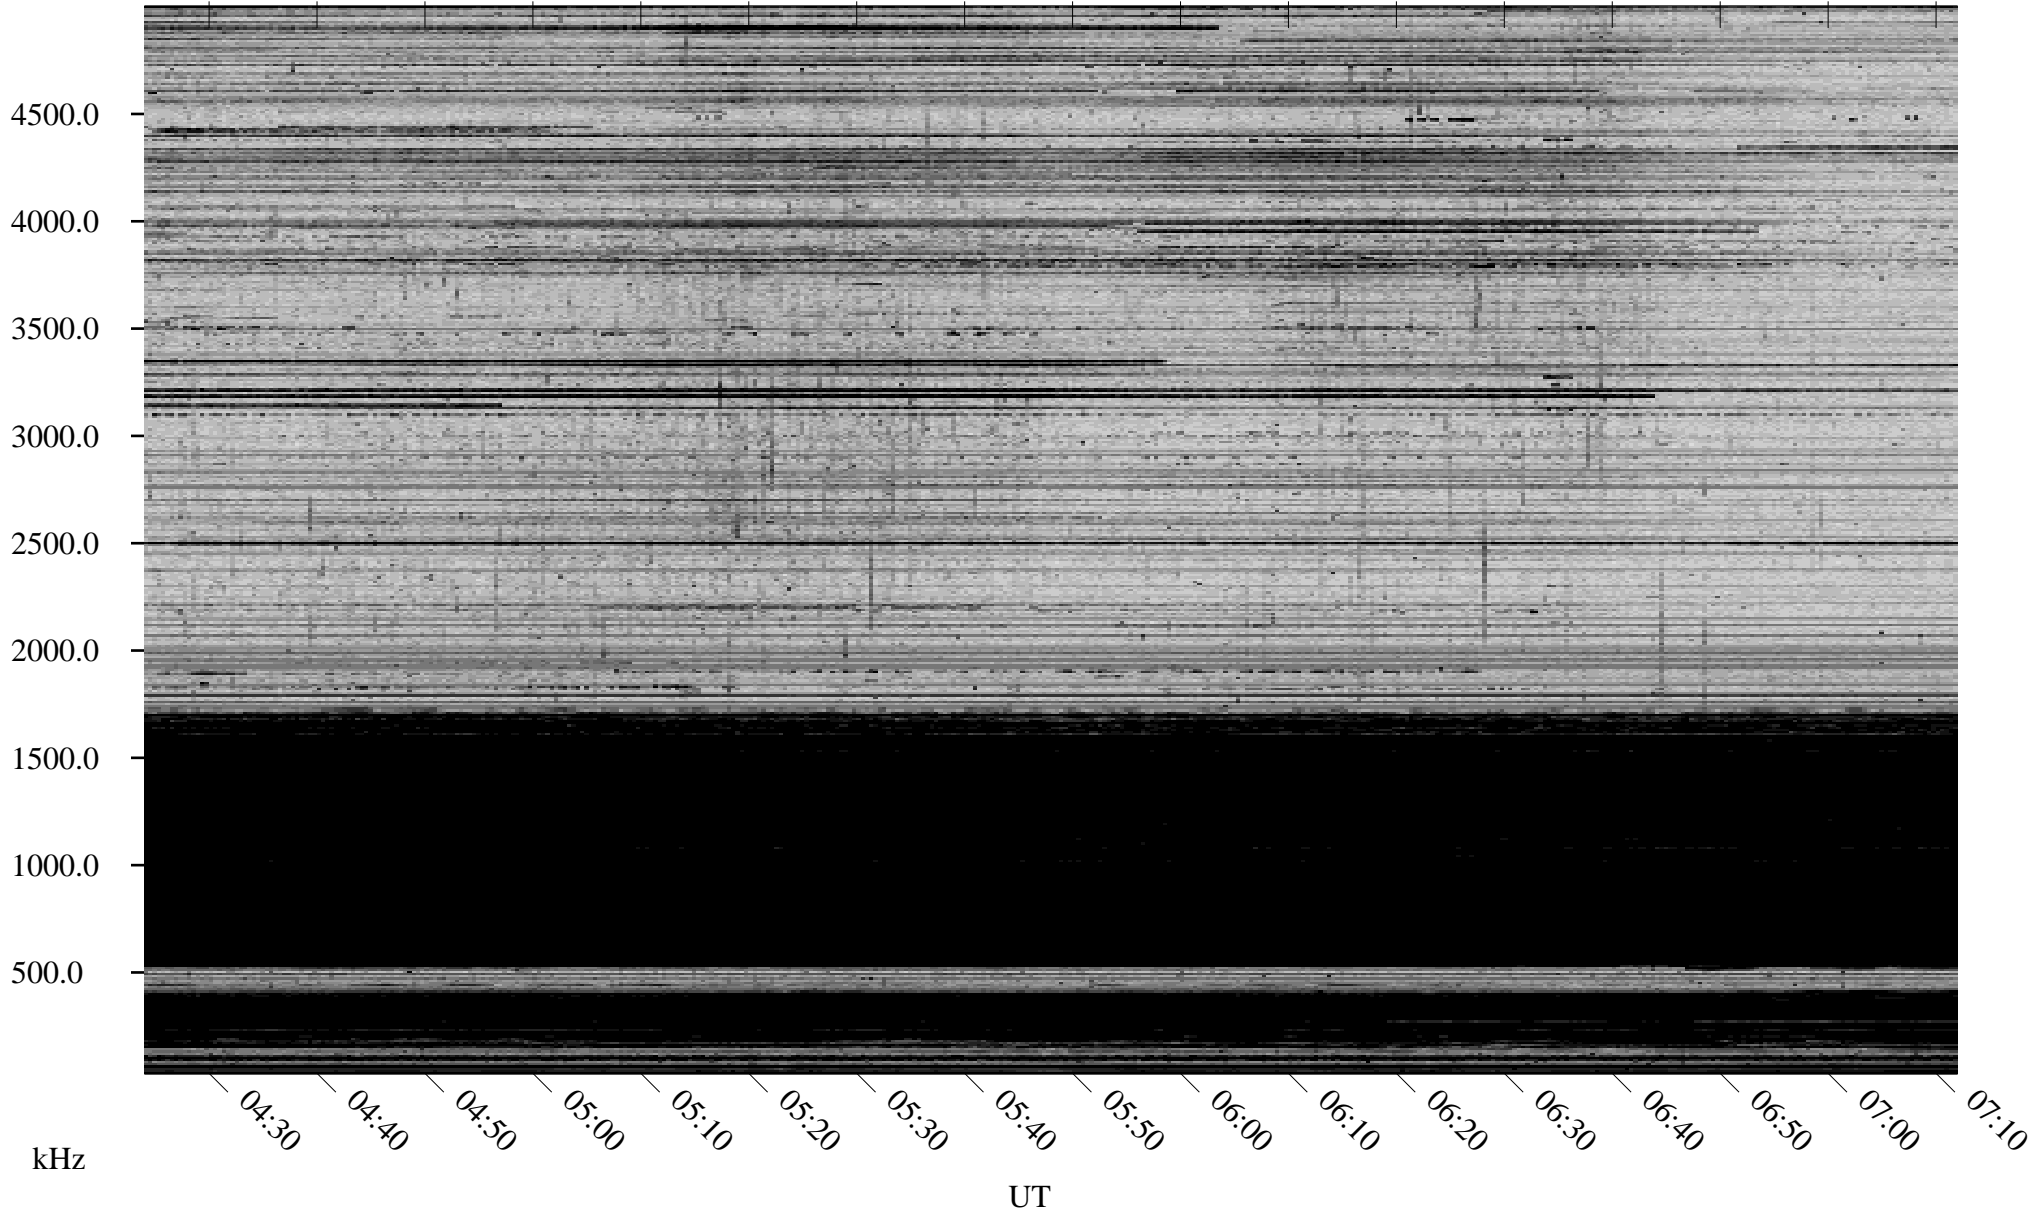

# 12/17/2008 Churchill, Manitoba

Linear Scale    Black = 161    White = 15

ch08352l.r00SUm max\_12

Page 1

# 12/18/2008 Churchill, Manitoba

Linear Scale    Black = 161    White = 15

ch08352l.r00SUm max\_12

Page 3

# 12/18/2008 Churchill, Manitoba

Linear Scale    Black = 161    White = 15

ch08352l.r00SUm max\_12

Page 4

# 12/18/2008 Churchill, Manitoba

Linear Scale    Black = 161    White = 15

ch08352l.r00SUm max\_12