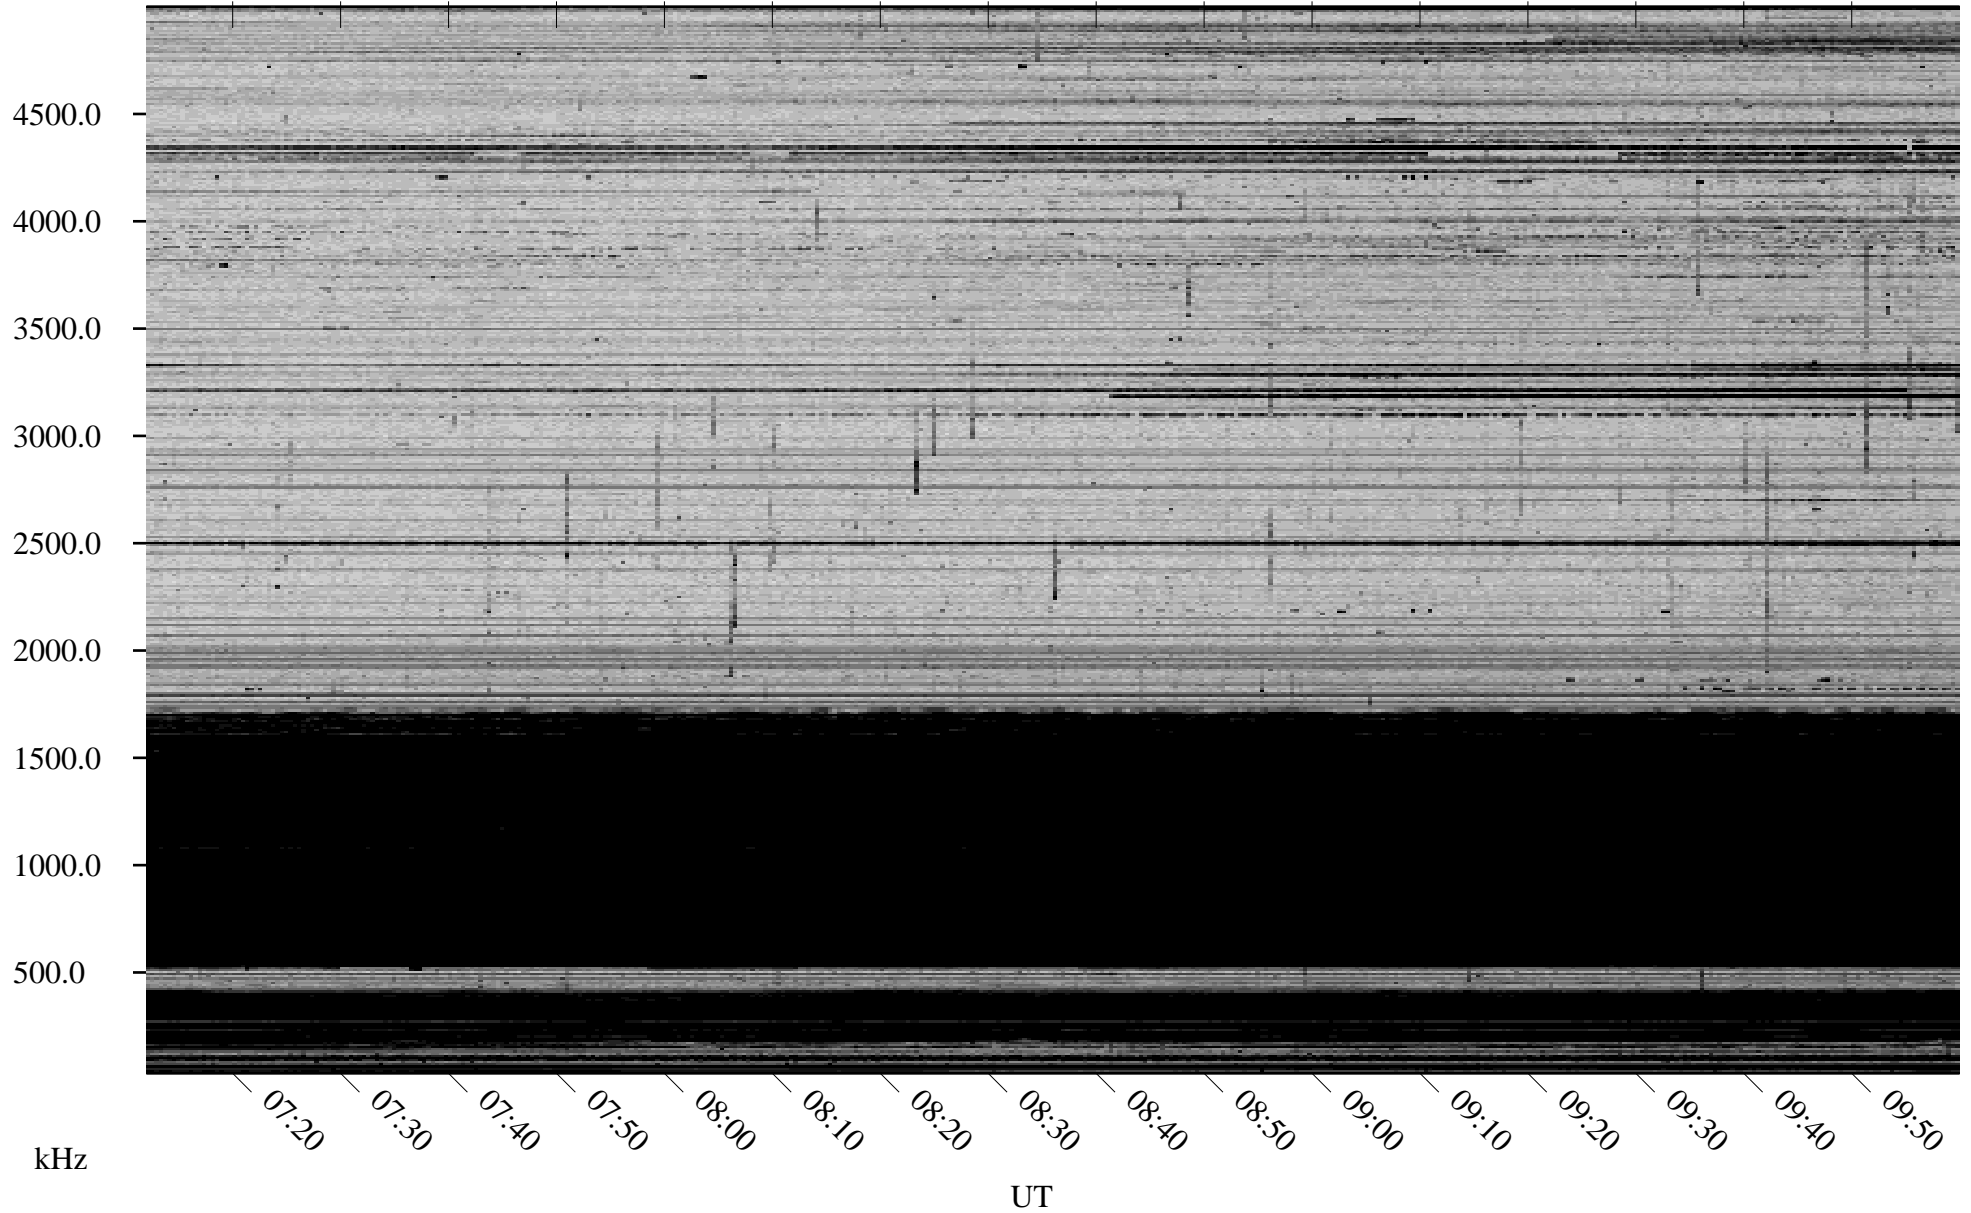

# 12/18/2008 Churchill, Manitoba

Linear Scale    Black = 161    White = 15

ch08352l.r00SUm max\_12

Page 4

# 12/18/2008 Churchill, Manitoba

Linear Scale    Black = 161    White = 15

ch08352l.r00SUm max\_12

# 12/18/2008 Churchill, Manitoba

Linear Scale    Black = 161    White = 15

ch08352l.r00SUm max\_12

Page 6

# 12/18/2008 Churchill, Manitoba

Linear Scale    Black = 161    White = 15

ch08352l.r00SUm max\_12

Page 7