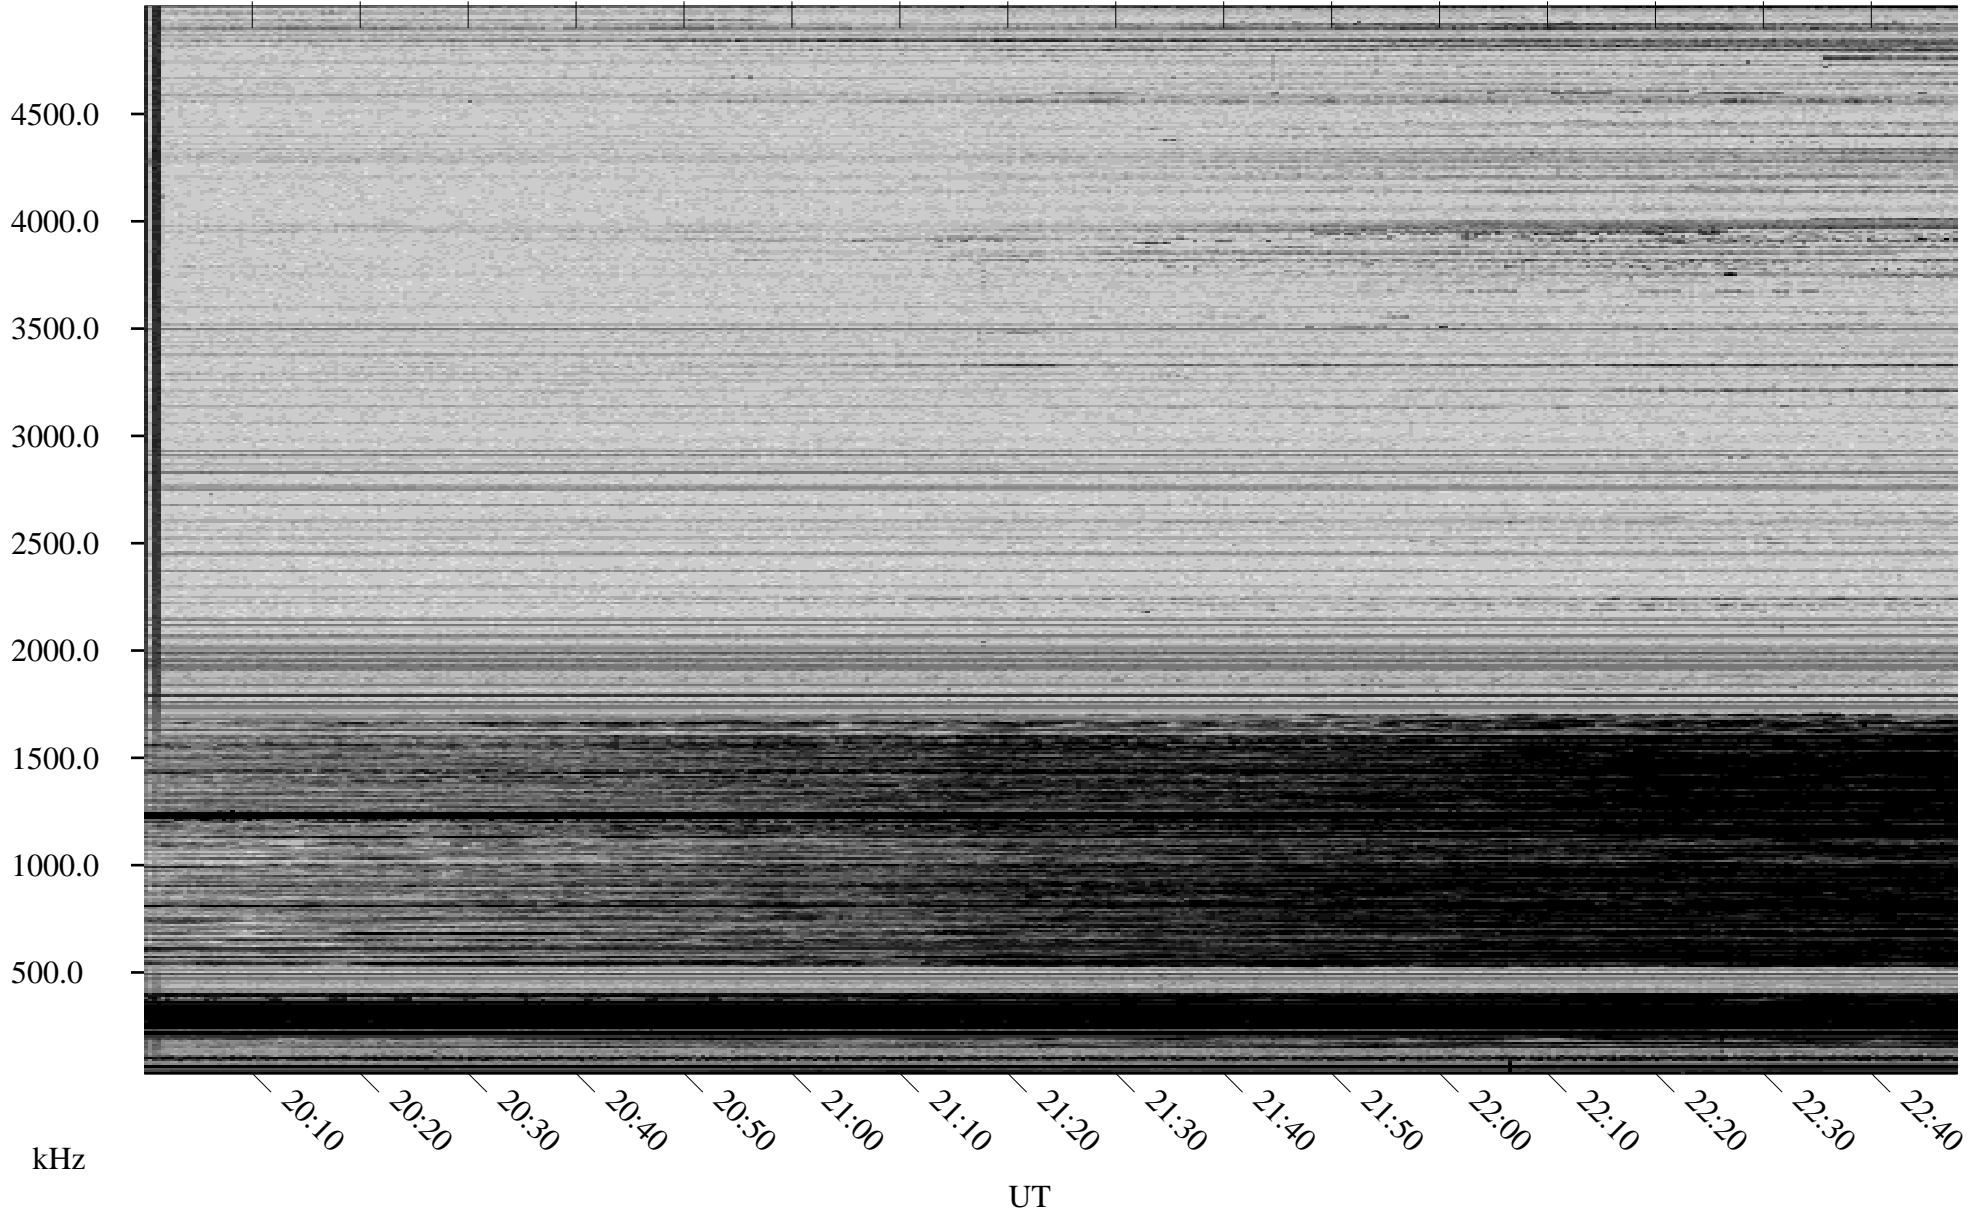

# 12/17/2008 Churchill, Manitoba

Linear Scale    Black = 161    White = 15

ch08352l.r00SUm max\_12

Page 1

# 12/17/2008 Churchill, Manitoba

Linear Scale    Black = 161    White = 15

ch08352l.r00SUm max\_12

Page 2

# 12/18/2008 Churchill, Manitoba

Linear Scale    Black = 161    White = 15

ch08352l.r00SUm max\_12

Page 3

# 12/18/2008 Churchill, Manitoba

Linear Scale    Black = 161    White = 15

ch08352l.r00SUm max\_12