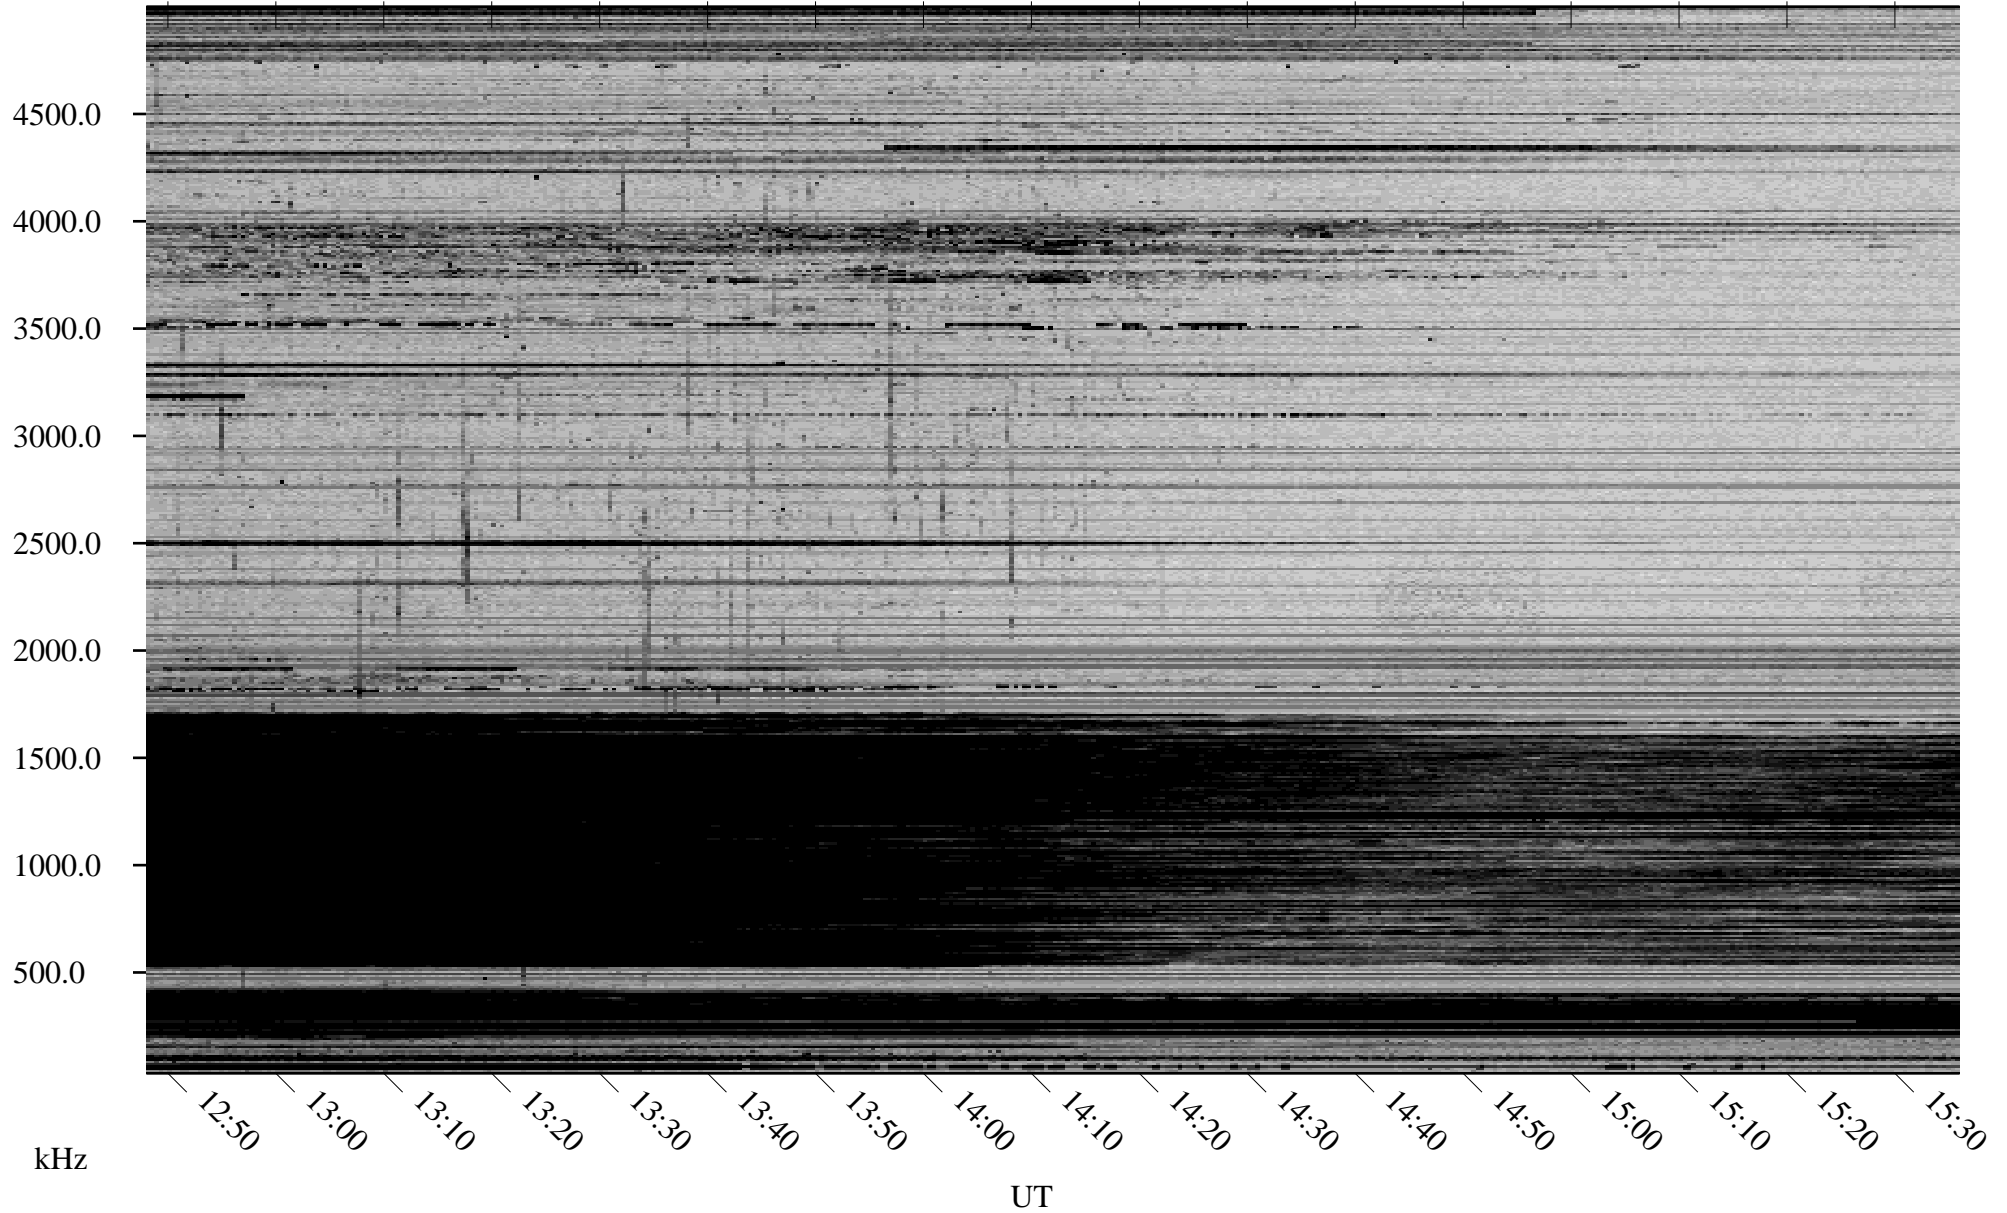

# 12/18/2008 Churchill, Manitoba

Linear Scale    Black = 161    White = 15

ch08352l.r00SUm max\_12

# 12/18/2008 Churchill, Manitoba

Linear Scale    Black = 161    White = 15

ch08352l.r00SUm max\_12

Page 6

# 12/18/2008 Churchill, Manitoba

Linear Scale    Black = 161    White = 15

ch08352l.r00SUm max\_12

Page 7