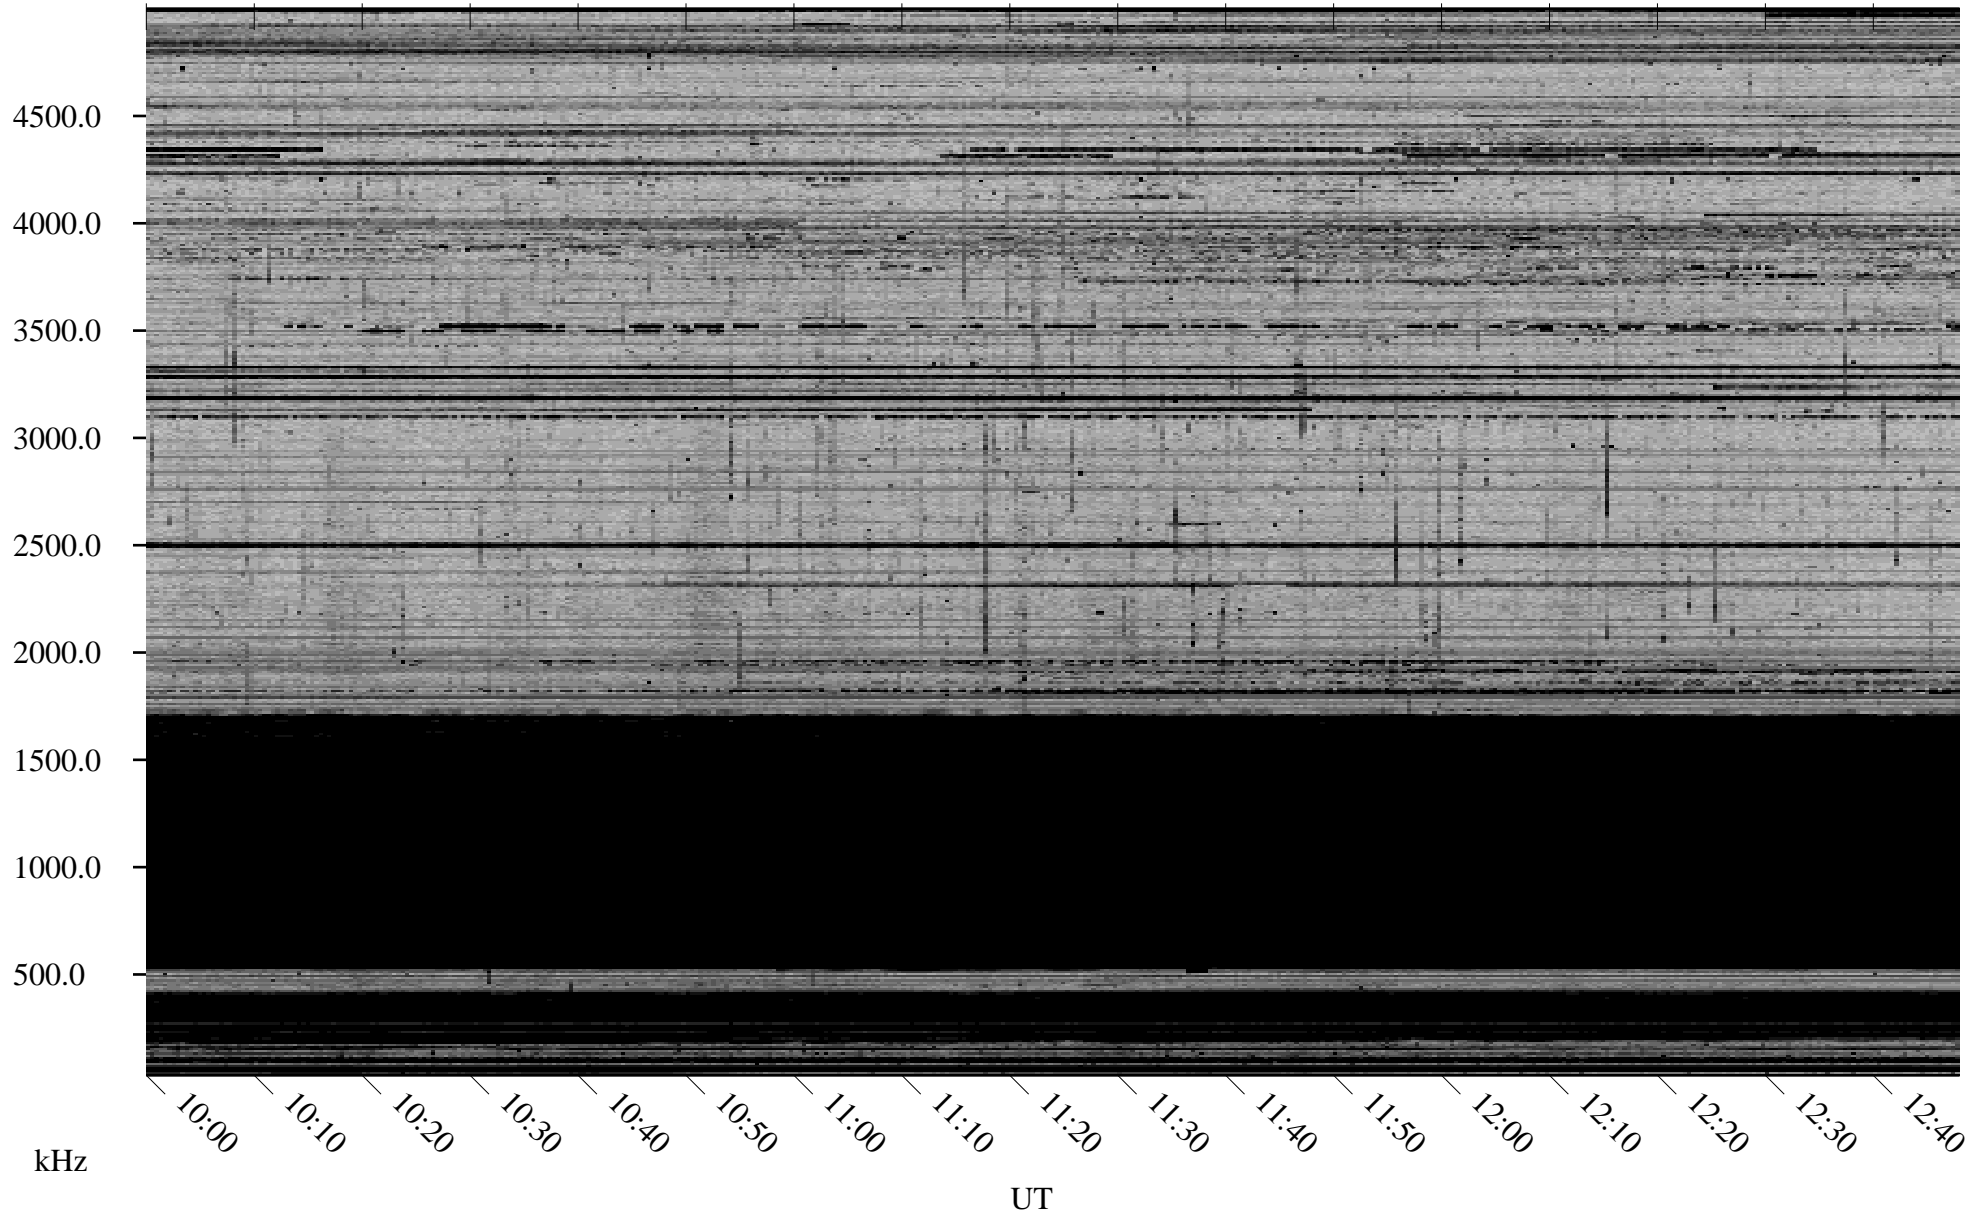

# 12/18/2008 Churchill, Manitoba

Linear Scale    Black = 161    White = 15

ch08352l.r00SUm max\_12

# 12/18/2008 Churchill, Manitoba

Linear Scale    Black = 161    White = 15

ch08352l.r00SUm max\_12

Page 6