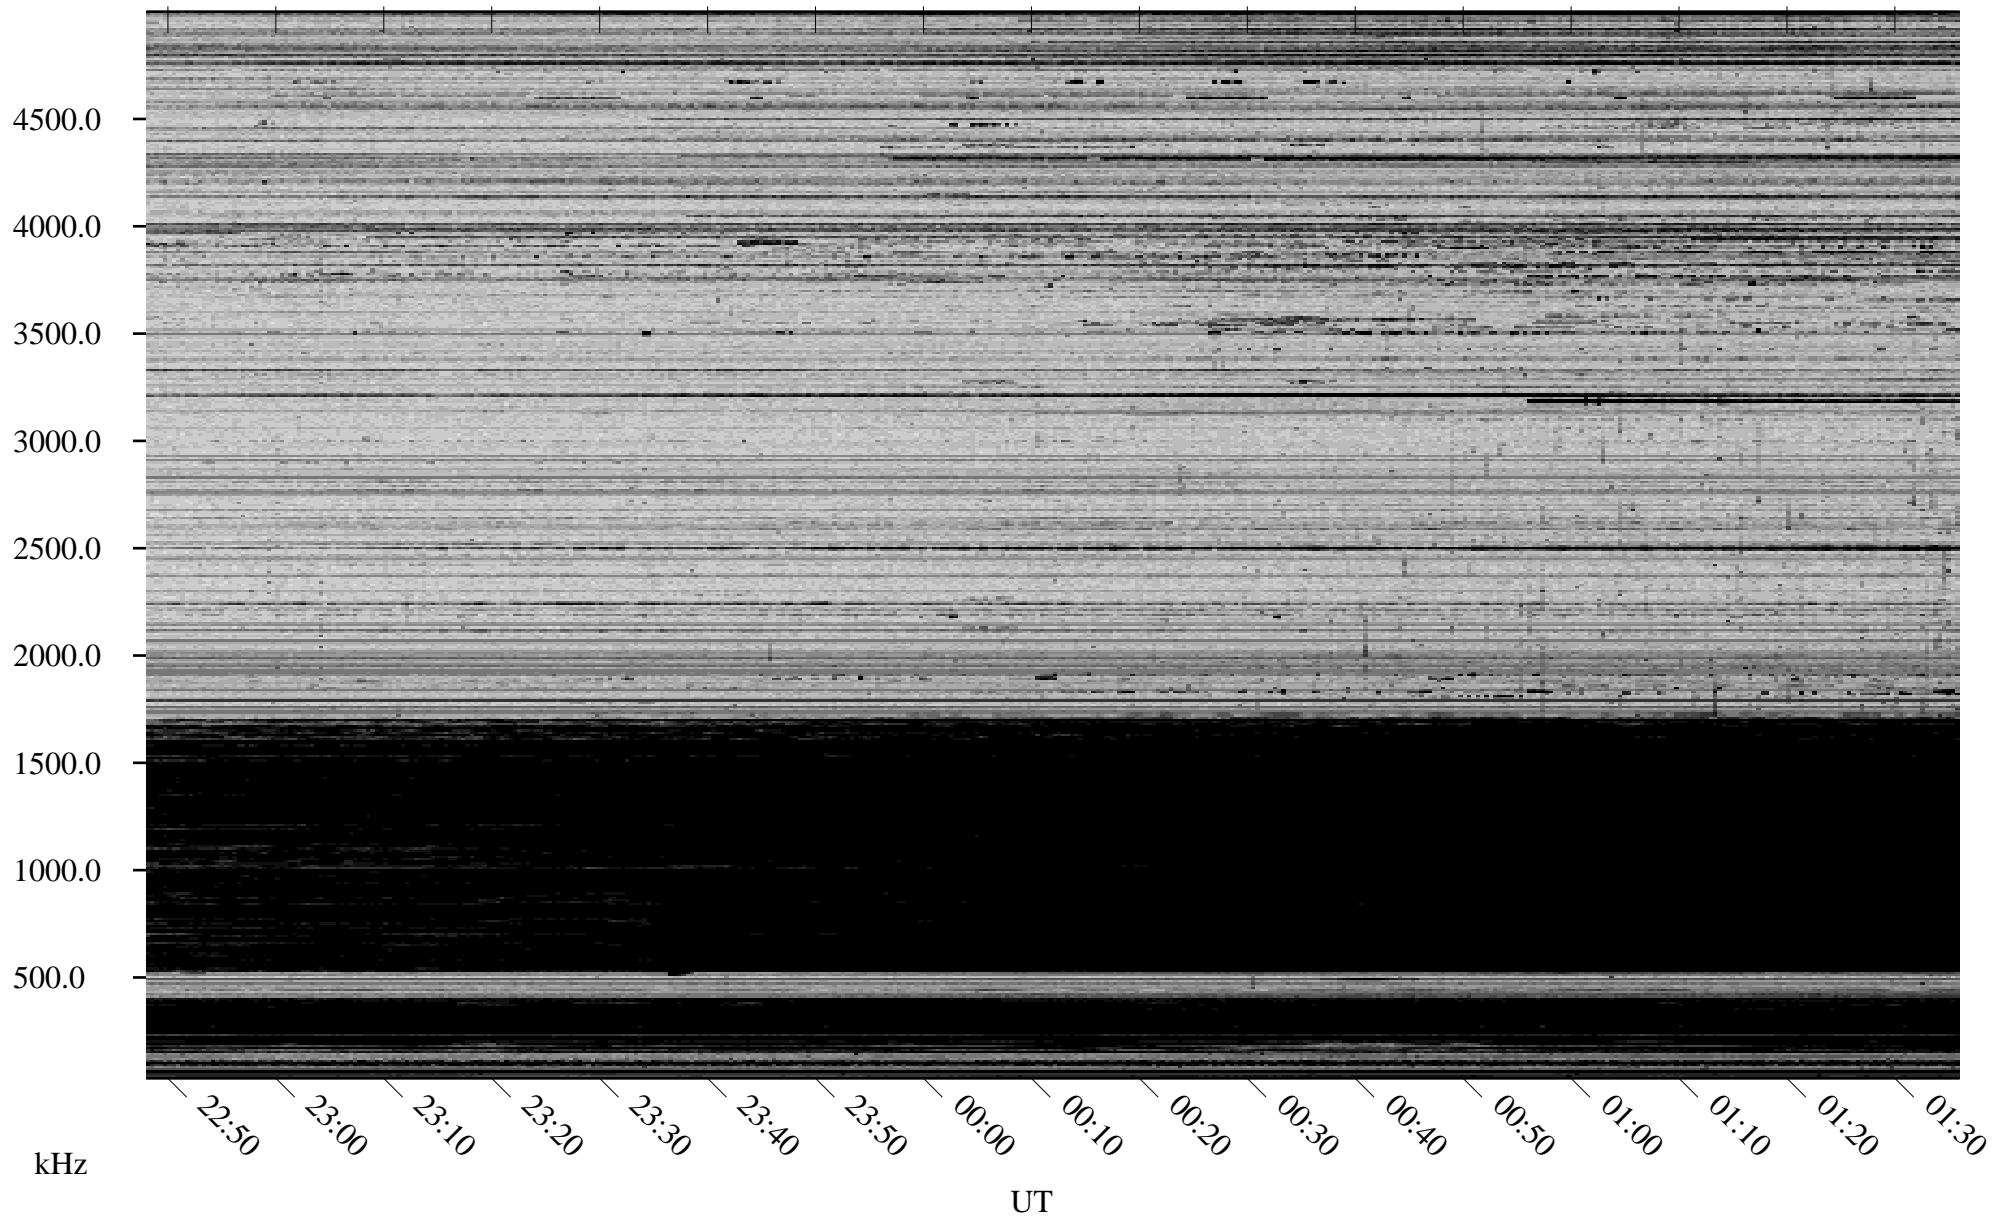

# 12/17/2008 Churchill, Manitoba

Linear Scale    Black = 161    White = 15

ch08352l.r00SUm max\_12

Page 1

# 12/17/2008 Churchill, Manitoba

Linear Scale    Black = 161    White = 15

ch08352l.r00SUm max\_12

Page 2

# 12/18/2008 Churchill, Manitoba

Linear Scale    Black = 161    White = 15

ch08352l.r00SUm max\_12

Page 3

# 12/18/2008 Churchill, Manitoba

Linear Scale    Black = 161    White = 15

ch08352l.r00SUm max\_12