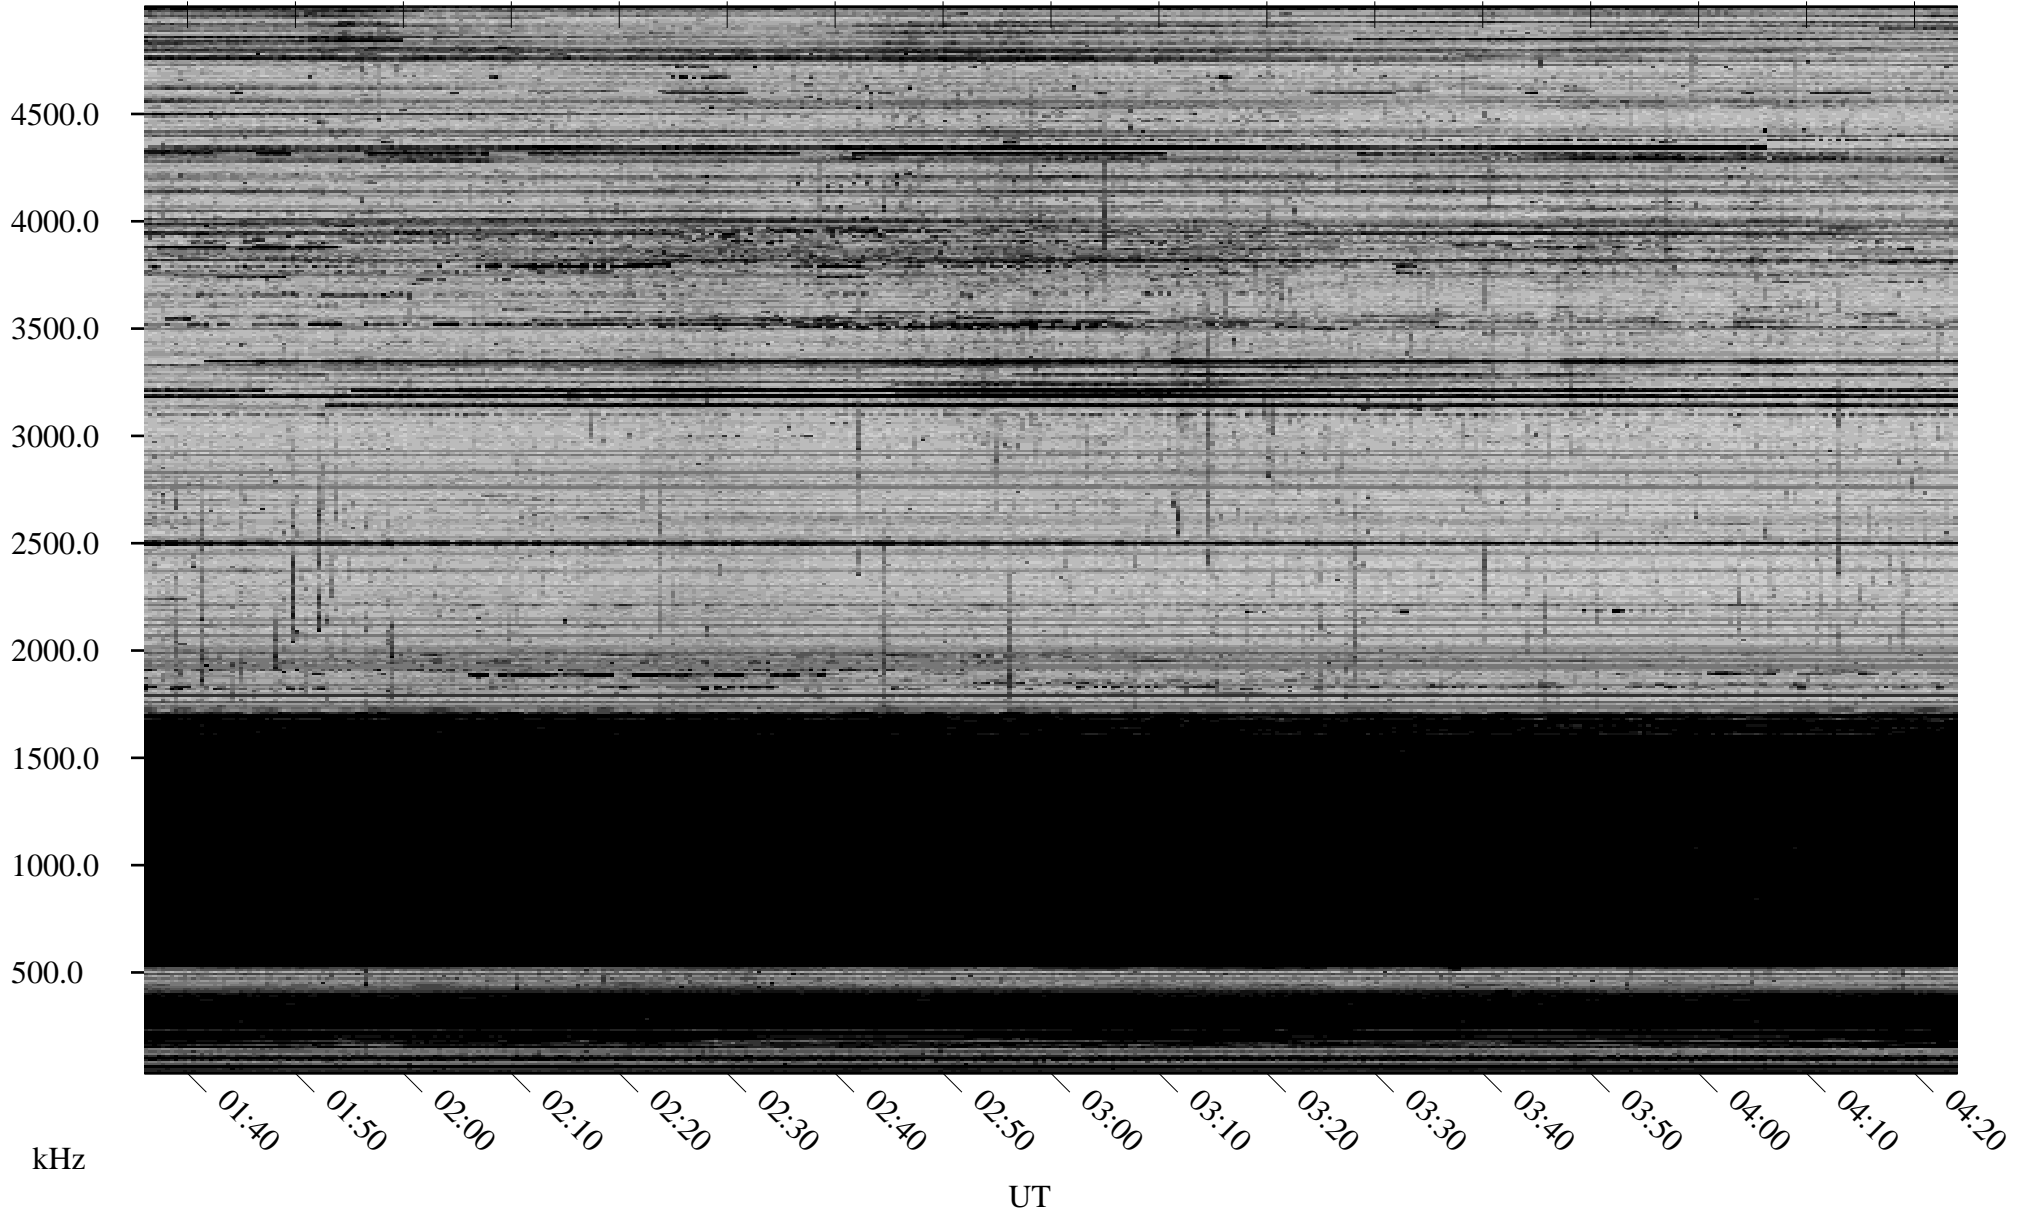

# 12/17/2008 Churchill, Manitoba

Linear Scale    Black = 161    White = 15

ch08352l.r00SUm max\_12

Page 1

# 12/17/2008 Churchill, Manitoba

Linear Scale    Black = 161    White = 15

ch08352l.r00SUm max\_12

Page 2

# 12/18/2008 Churchill, Manitoba

Linear Scale    Black = 161    White = 15

ch08352l.r00SUm max\_12

Page 3

# 12/18/2008 Churchill, Manitoba

Linear Scale    Black = 161    White = 15

ch08352l.r00SUm max\_12