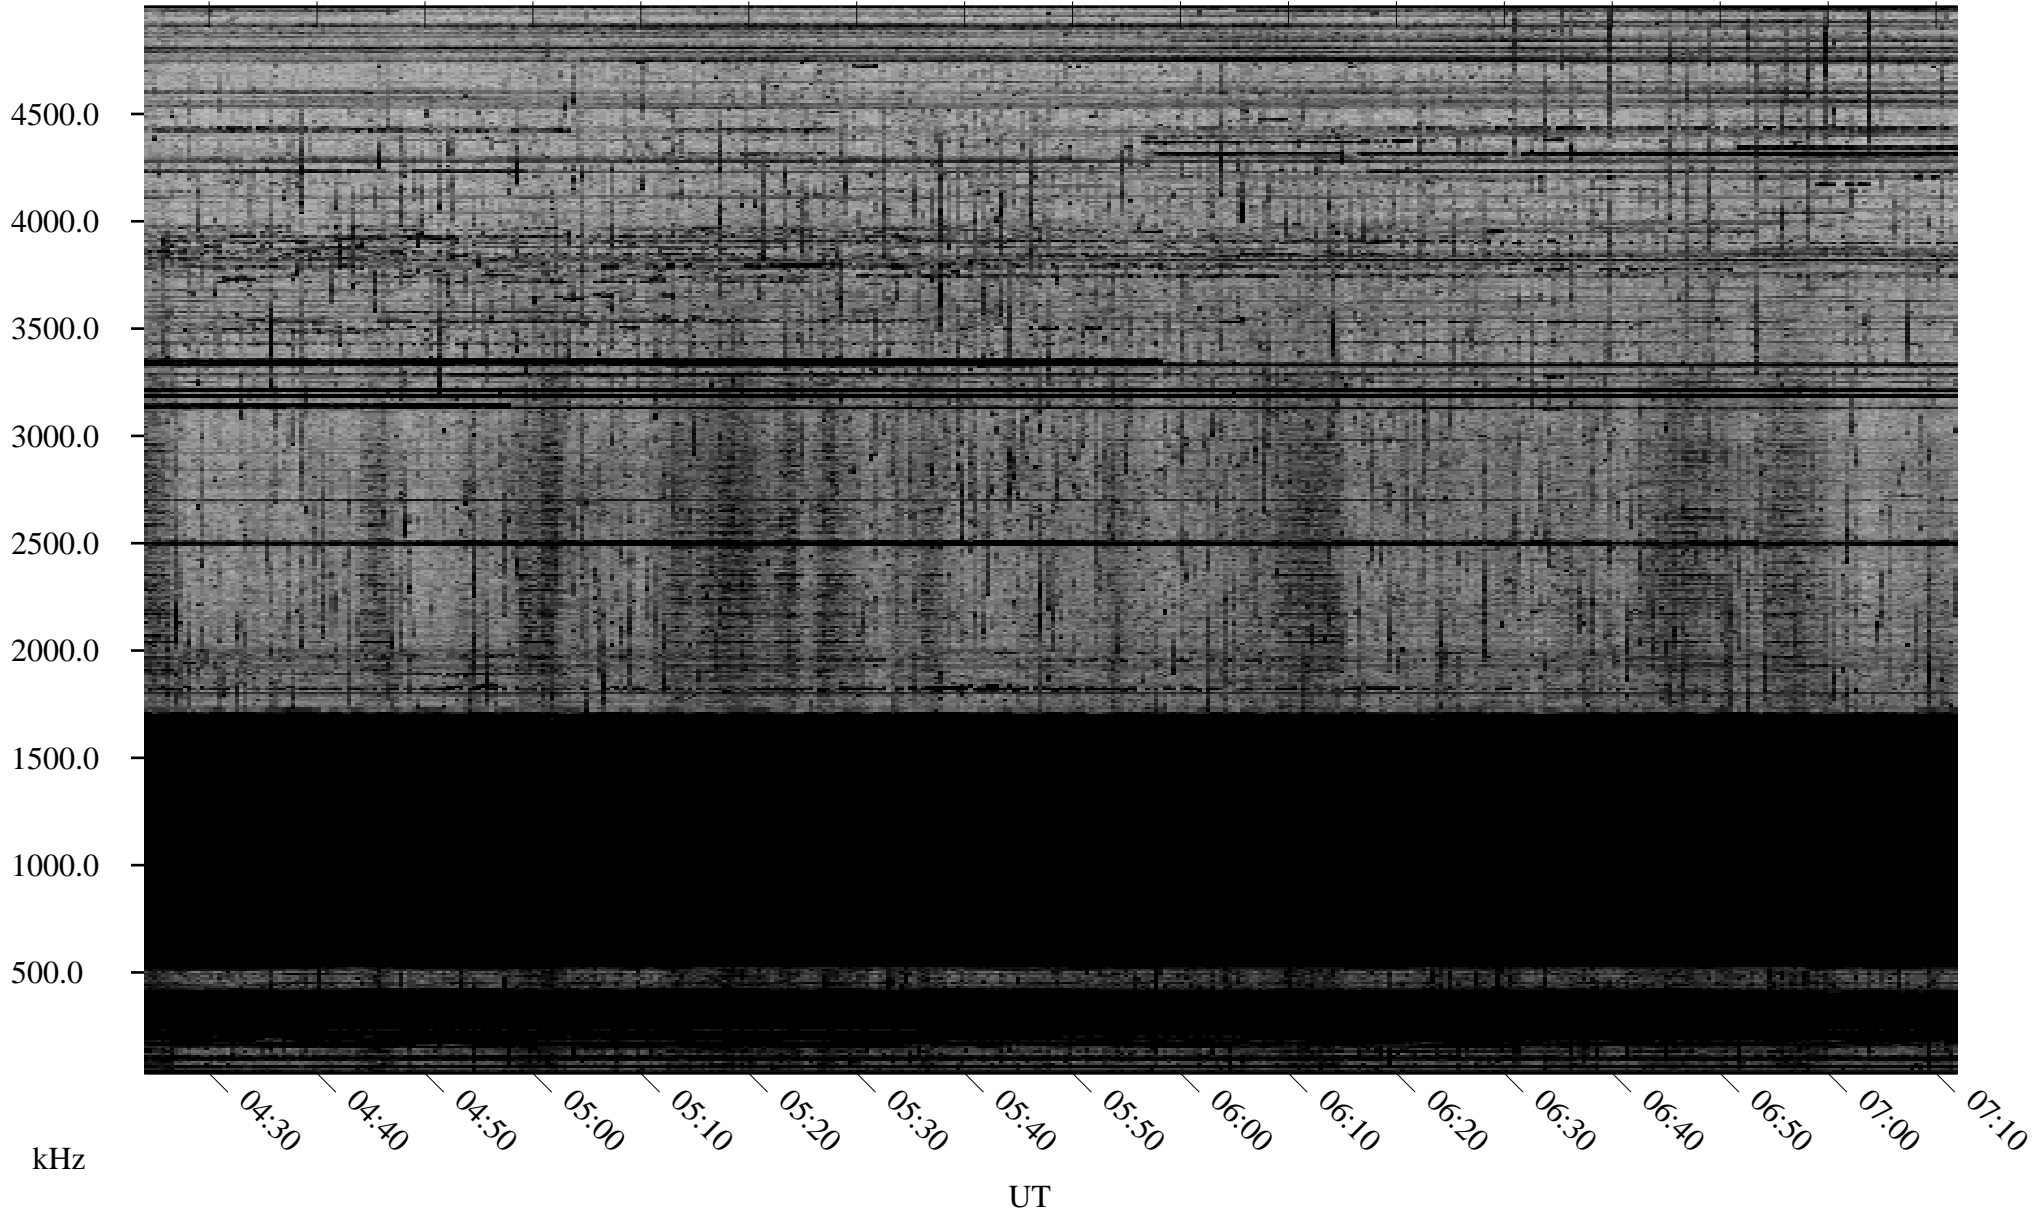

# 12/18/2008 Churchill, Manitoba

Linear Scale    Black = 161    White = 15

ch08353l.r00SUm max\_12

Page 1

# 12/18/2008 Churchill, Manitoba

Linear Scale    Black = 161    White = 15

ch08353l.r00SUm max\_12

Page 2

# 12/19/2008 Churchill, Manitoba

Linear Scale    Black = 161    White = 15

ch08353l.r00SUm max\_12

Page 3

# 12/19/2008 Churchill, Manitoba

Linear Scale    Black = 161    White = 15

ch08353l.r00SUm max\_12

Page 4