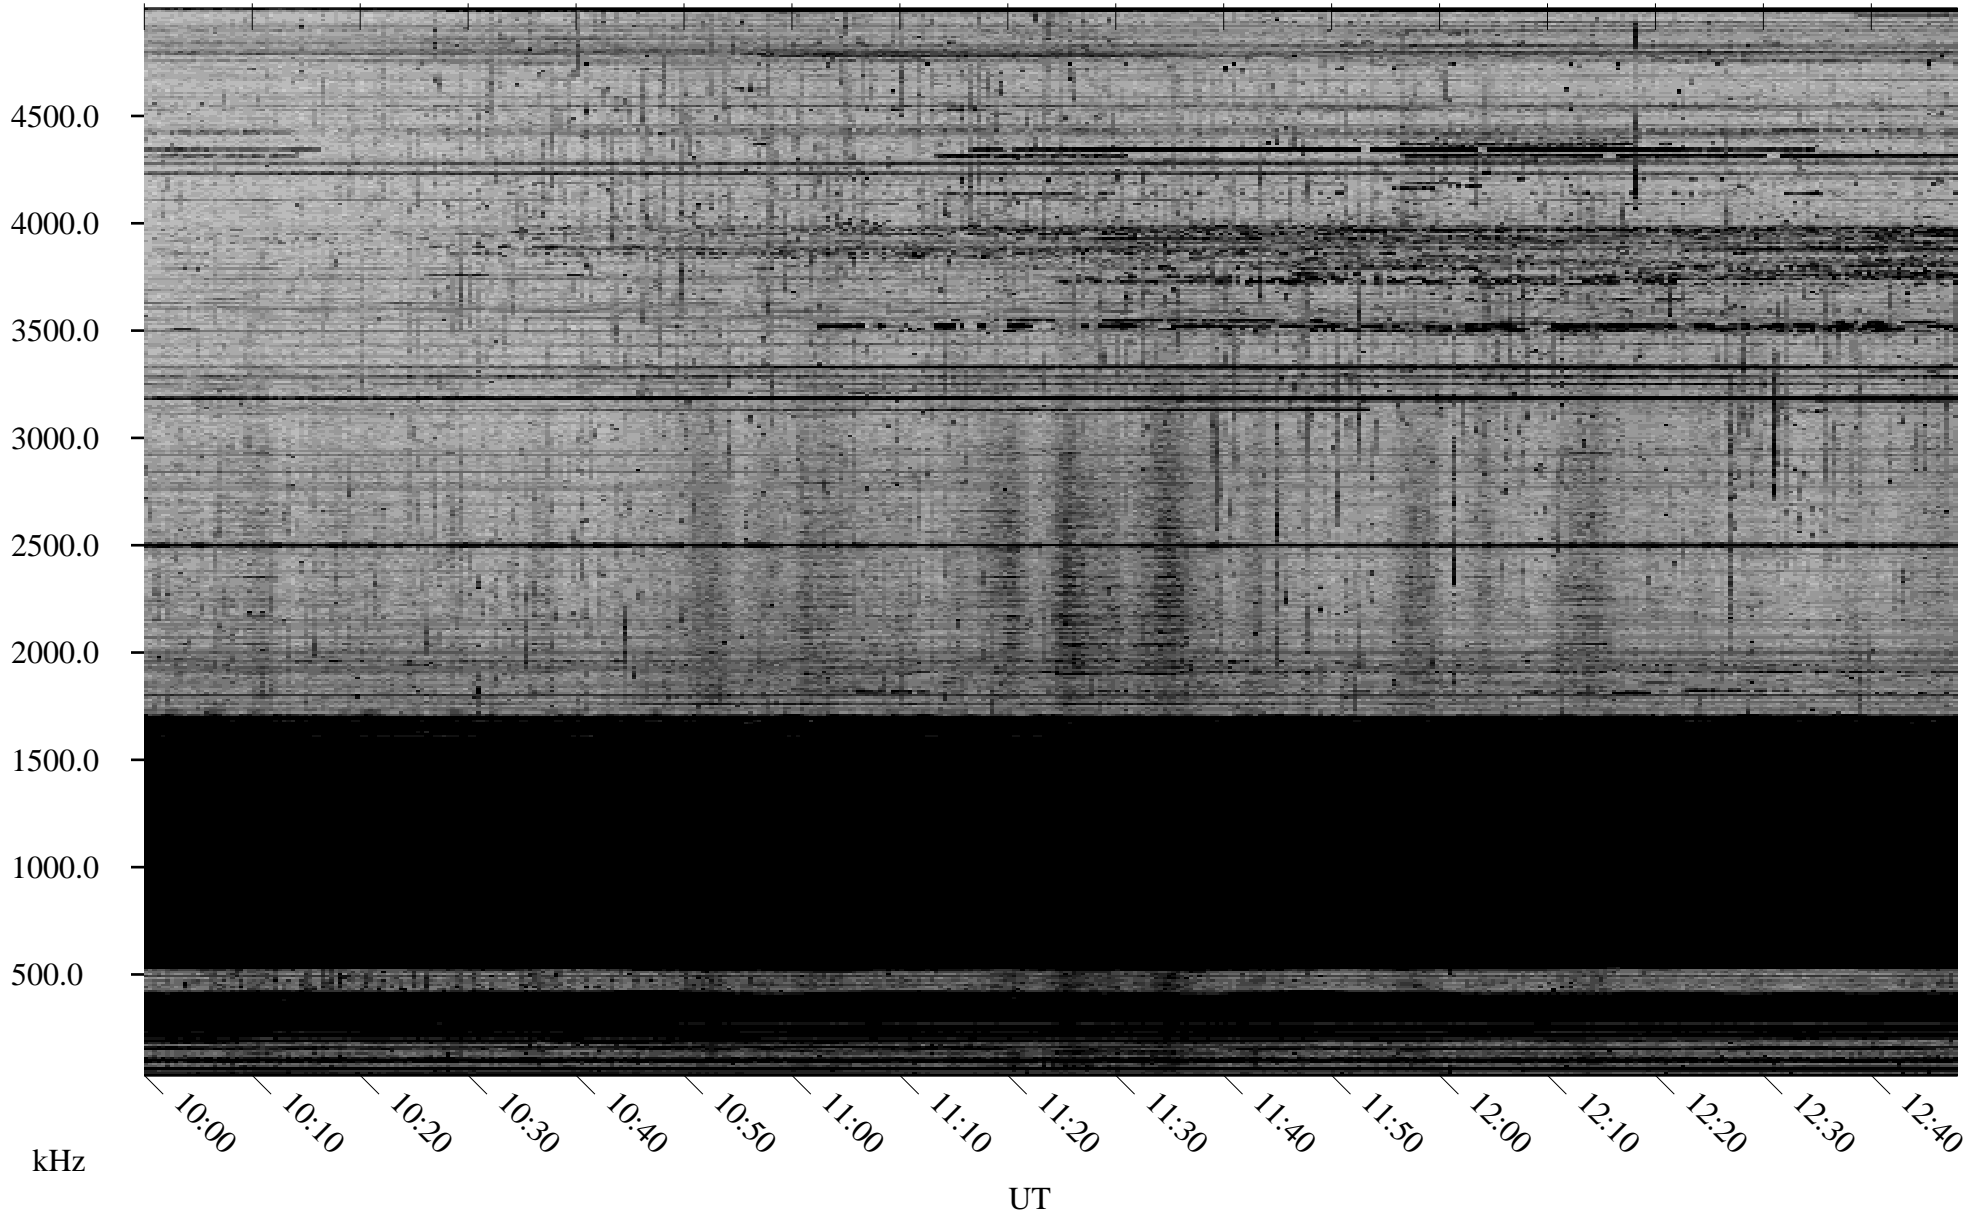

# 12/19/2008 Churchill, Manitoba

Linear Scale    Black = 161    White = 15

ch08353l.r00SUm max\_12

Page 5

# 12/19/2008 Churchill, Manitoba

Linear Scale    Black = 161    White = 15

ch08353l.r00SUm max\_12

Page 6