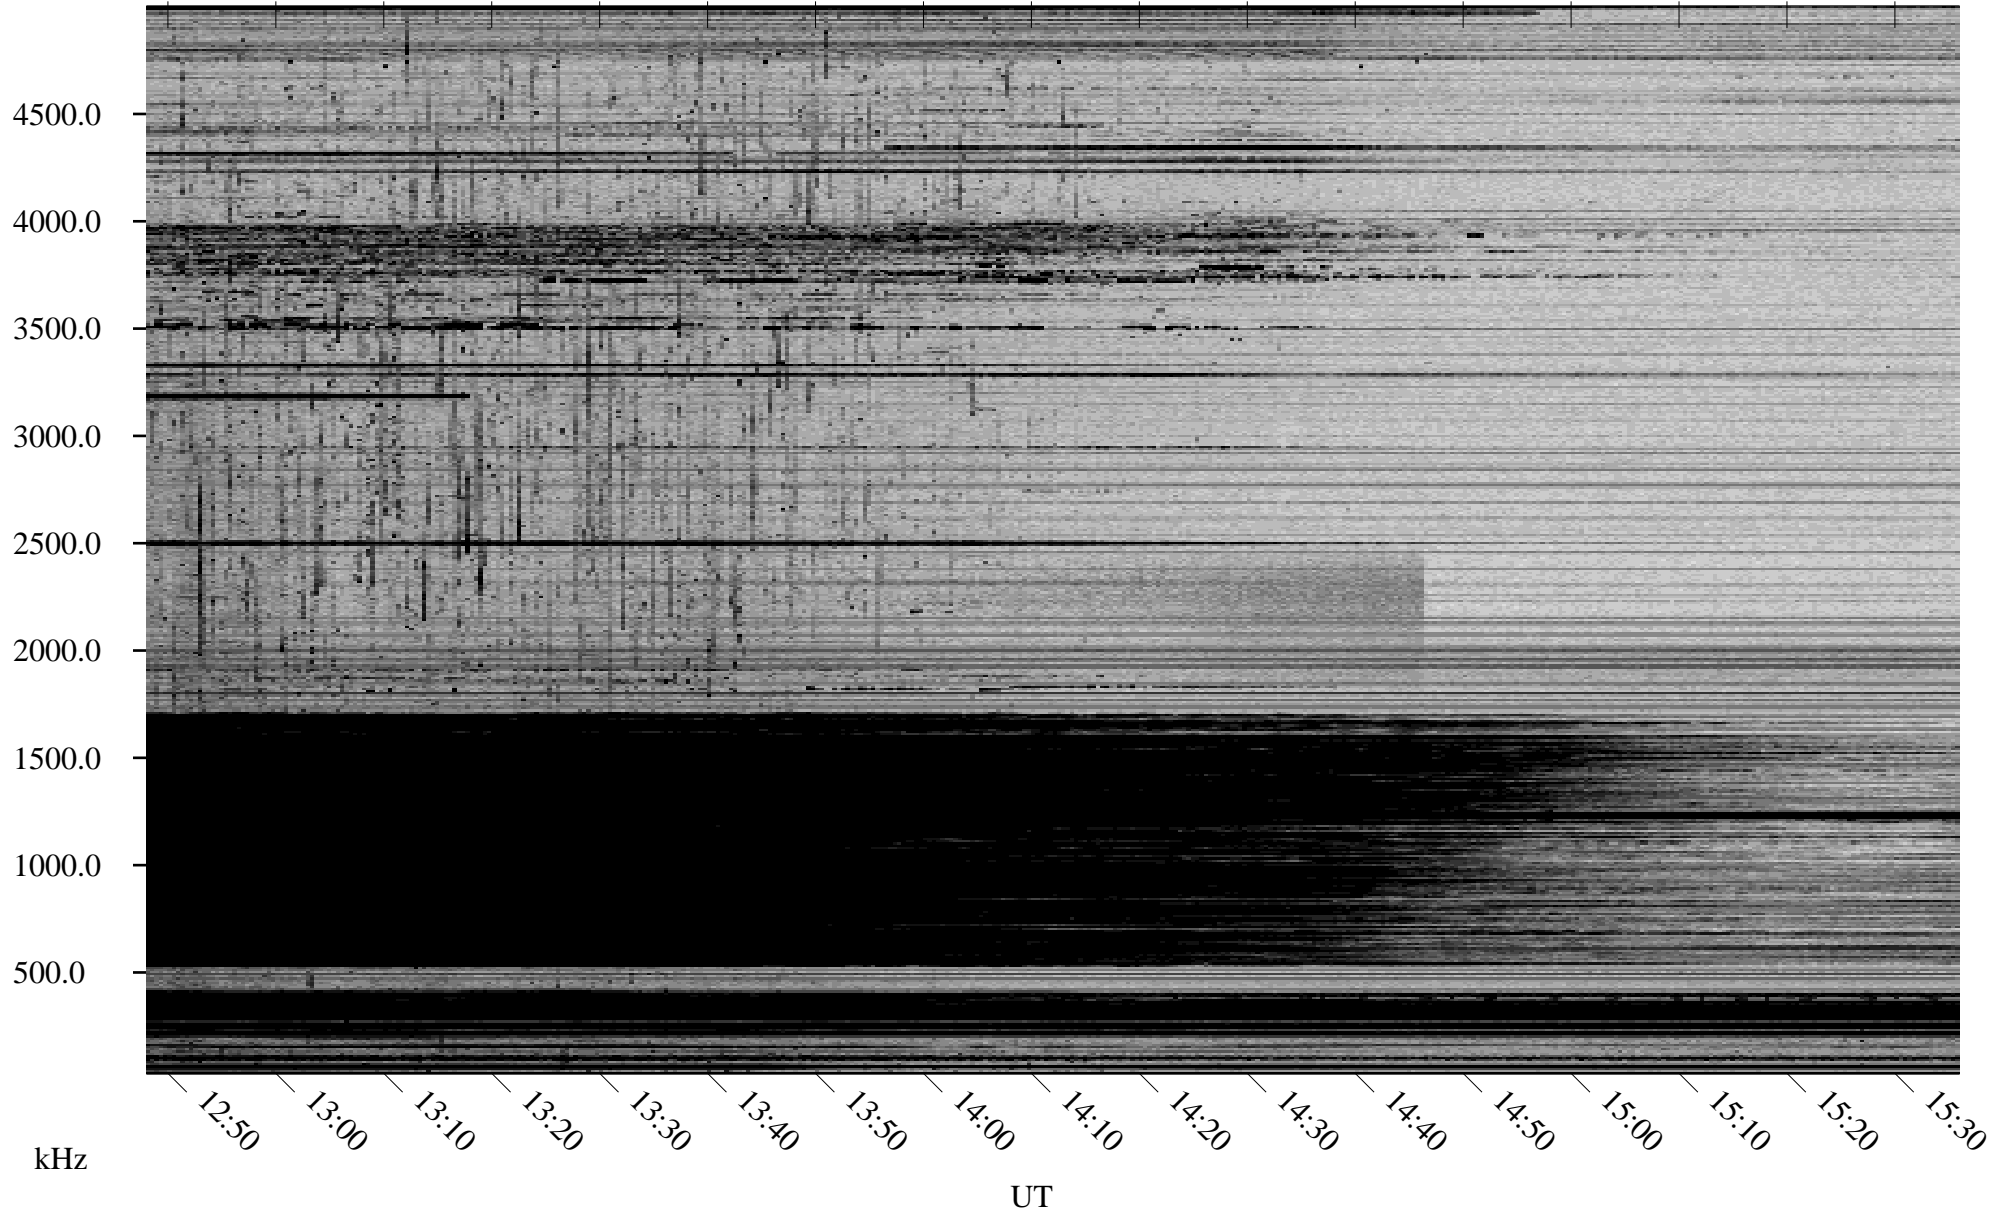

# 12/19/2008 Churchill, Manitoba

Linear Scale    Black = 161    White = 15

ch08353l.r00SUm max\_12

Page 6

# 12/19/2008 Churchill, Manitoba

Linear Scale    Black = 161    White = 15

ch08353l.r00SUm max\_12

Page 7

# 12/19/2008 Churchill, Manitoba

Linear Scale    Black = 161    White = 15

ch08353l.r00SUm max\_12