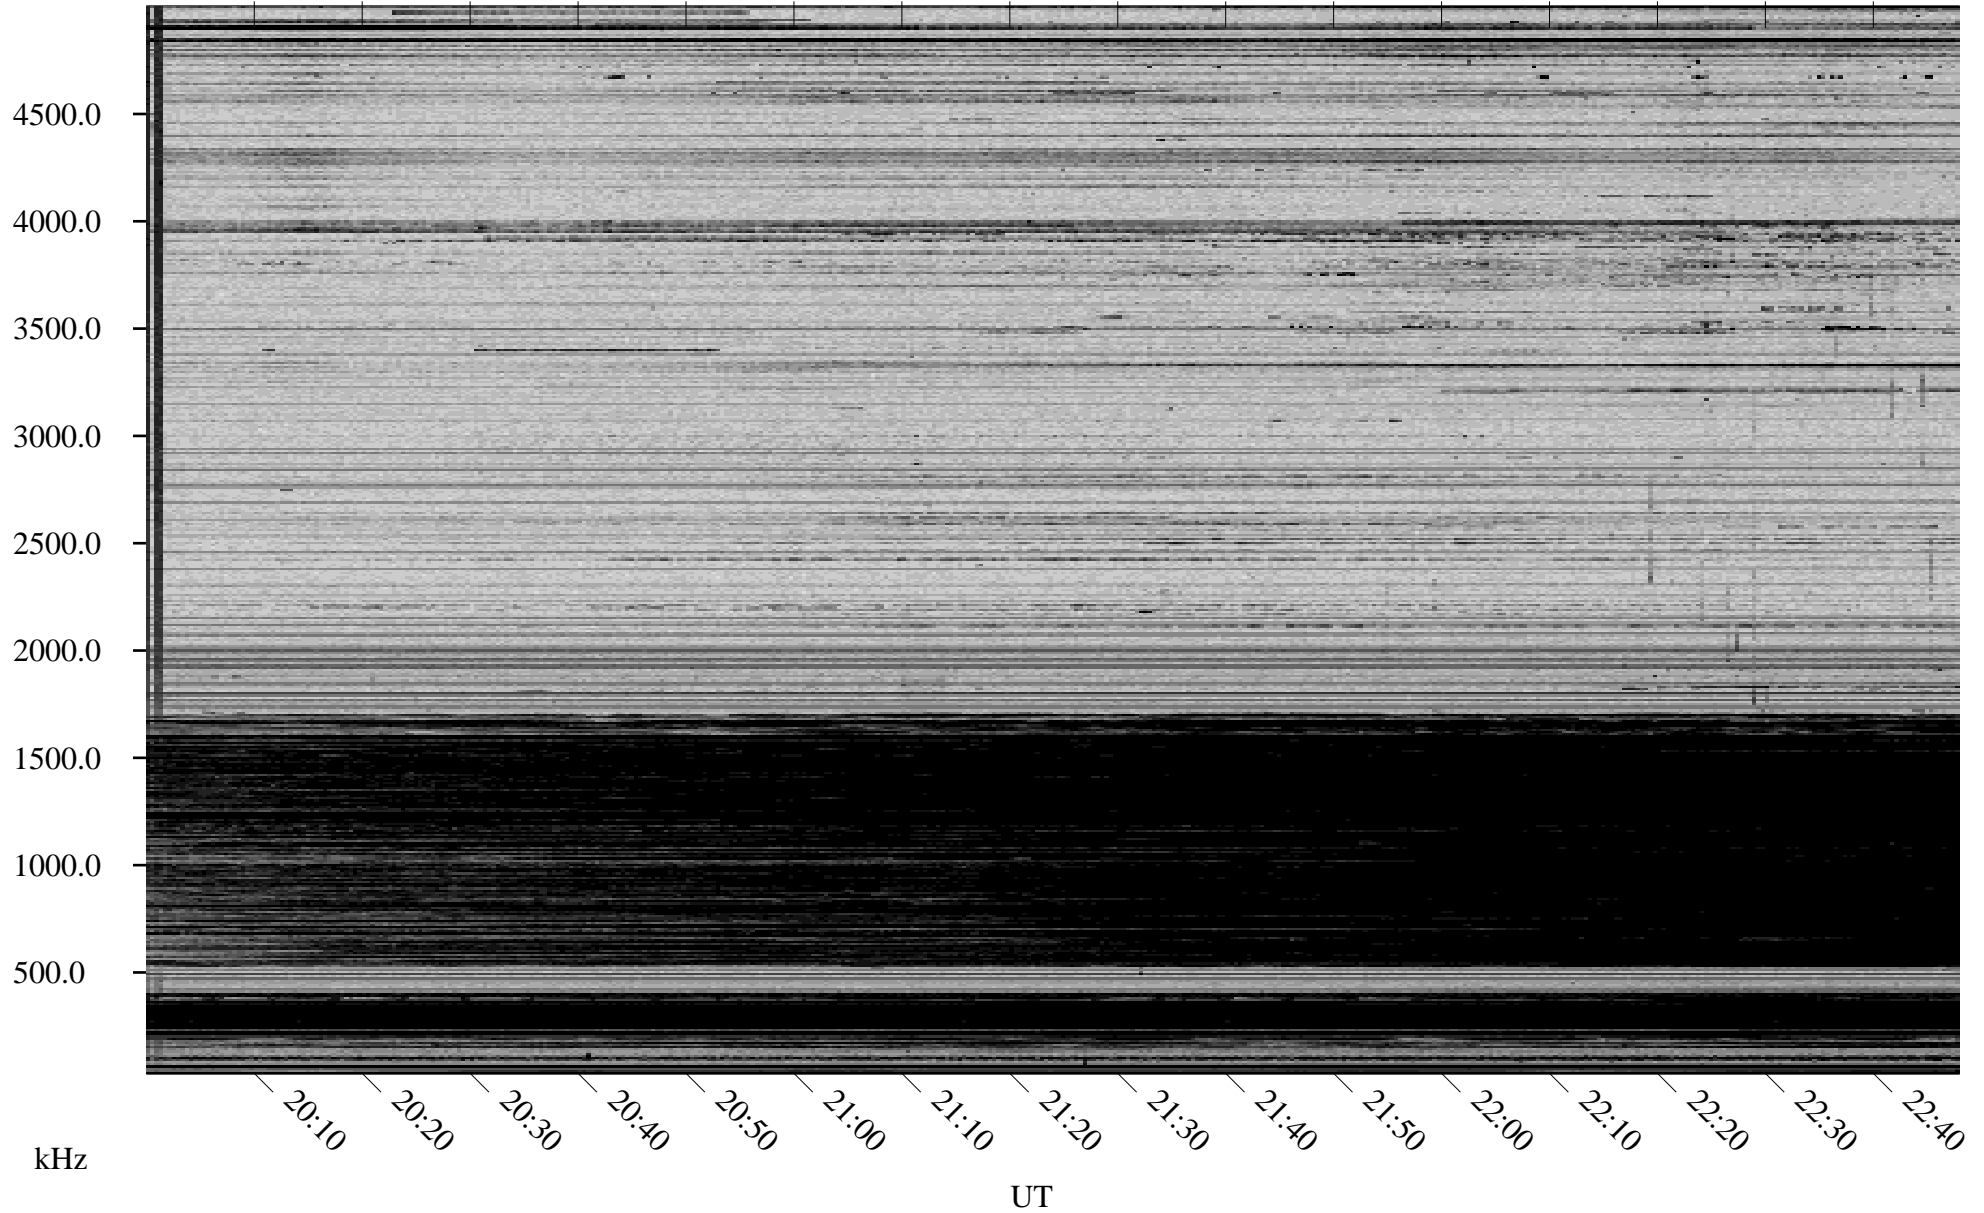

# 12/18/2008 Churchill, Manitoba

Linear Scale    Black = 161    White = 15

ch08353l.r00SUm max\_12

Page 1

# 12/18/2008 Churchill, Manitoba

Linear Scale    Black = 161    White = 15

ch08353l.r00SUm max\_12

Page 2

# 12/19/2008 Churchill, Manitoba

Linear Scale    Black = 161    White = 15

ch08353l.r00SUm max\_12

Page 3

# 12/19/2008 Churchill, Manitoba

Linear Scale    Black = 161    White = 15

ch08353l.r00SUm max\_12

Page 4