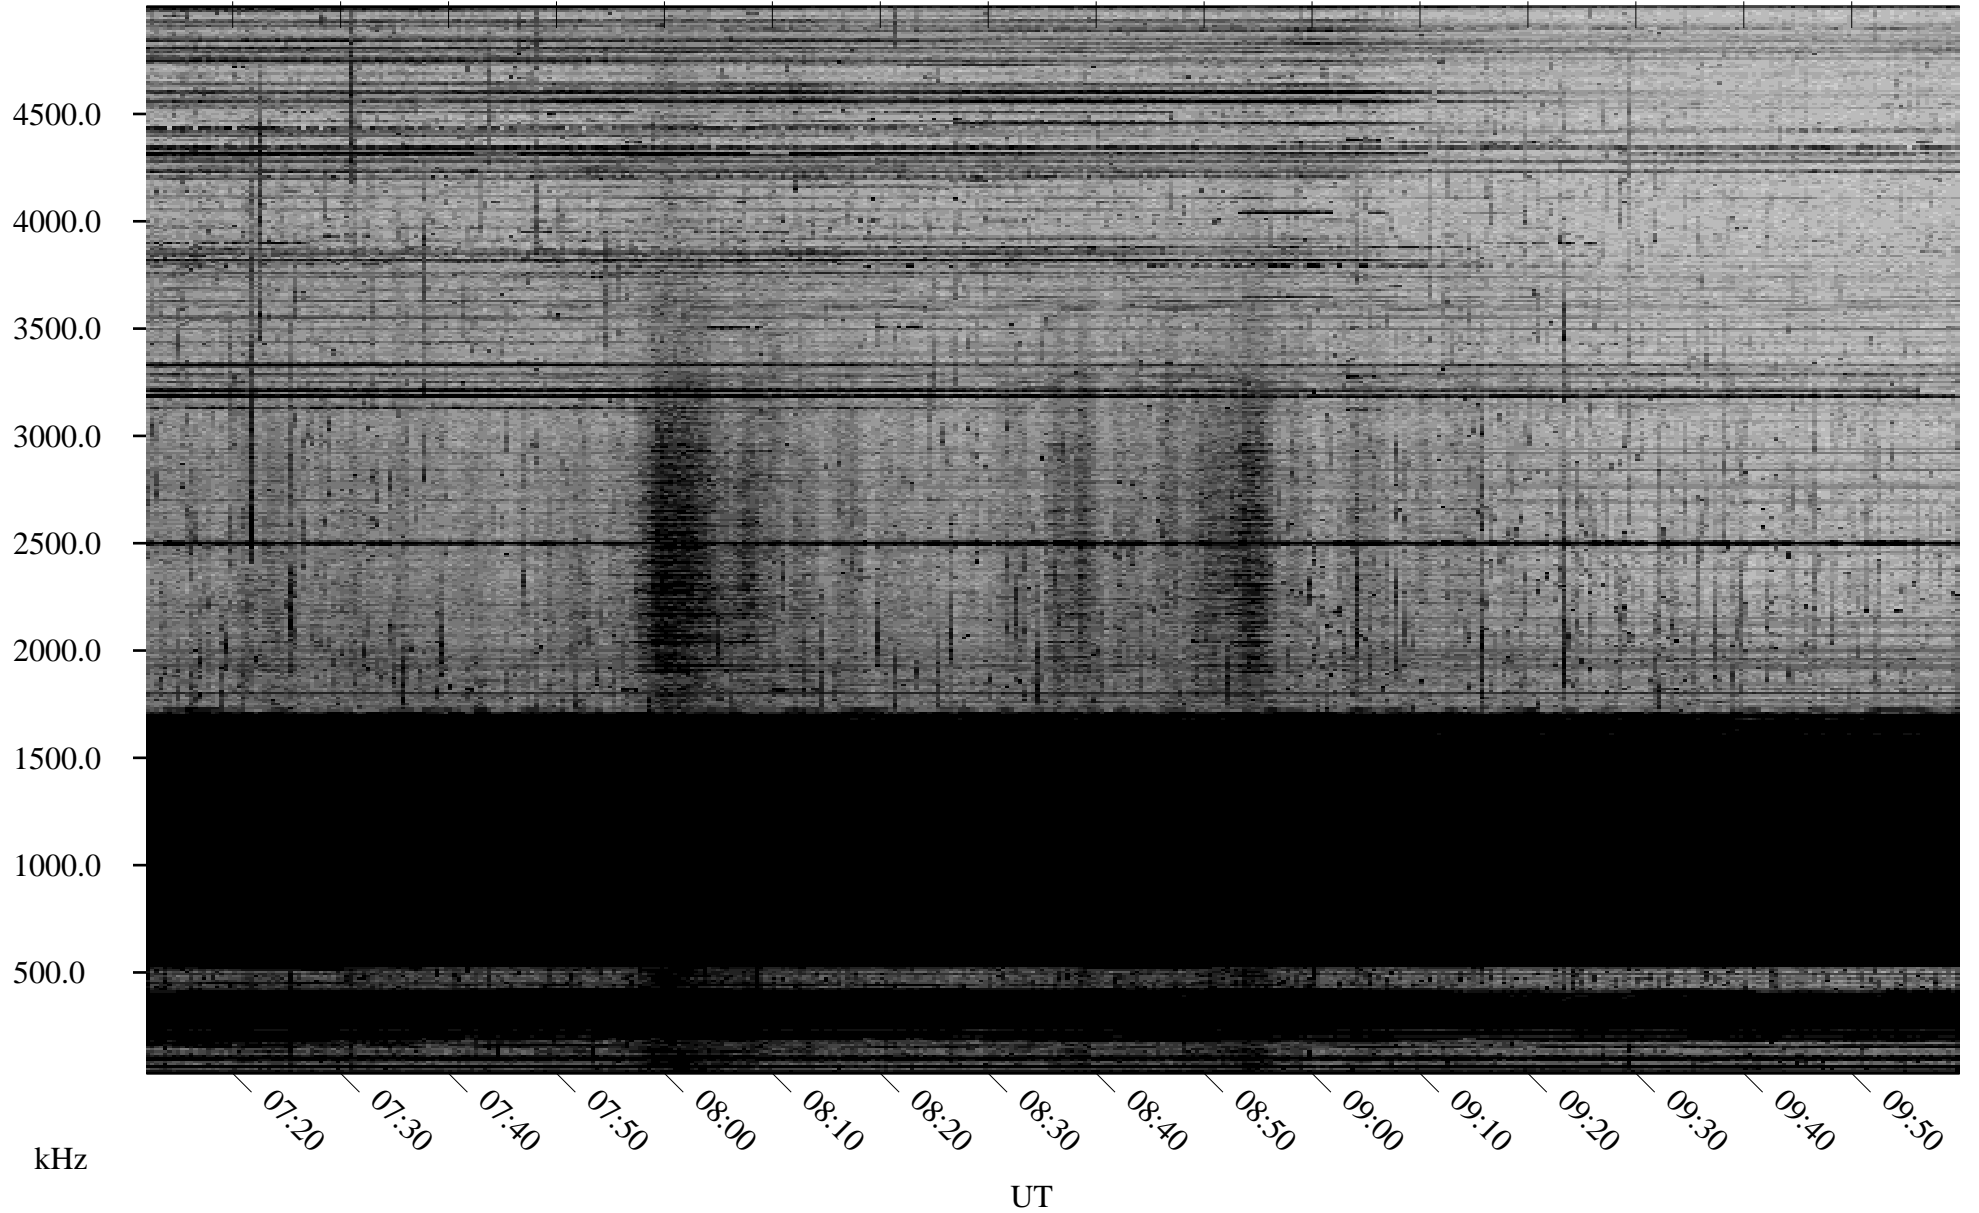

# 12/19/2008 Churchill, Manitoba

Linear Scale    Black = 161    White = 15

ch08353l.r00SUm max\_12

Page 4

# 12/19/2008 Churchill, Manitoba

Linear Scale    Black = 161    White = 15

ch08353l.r00SUm max\_12

Page 5