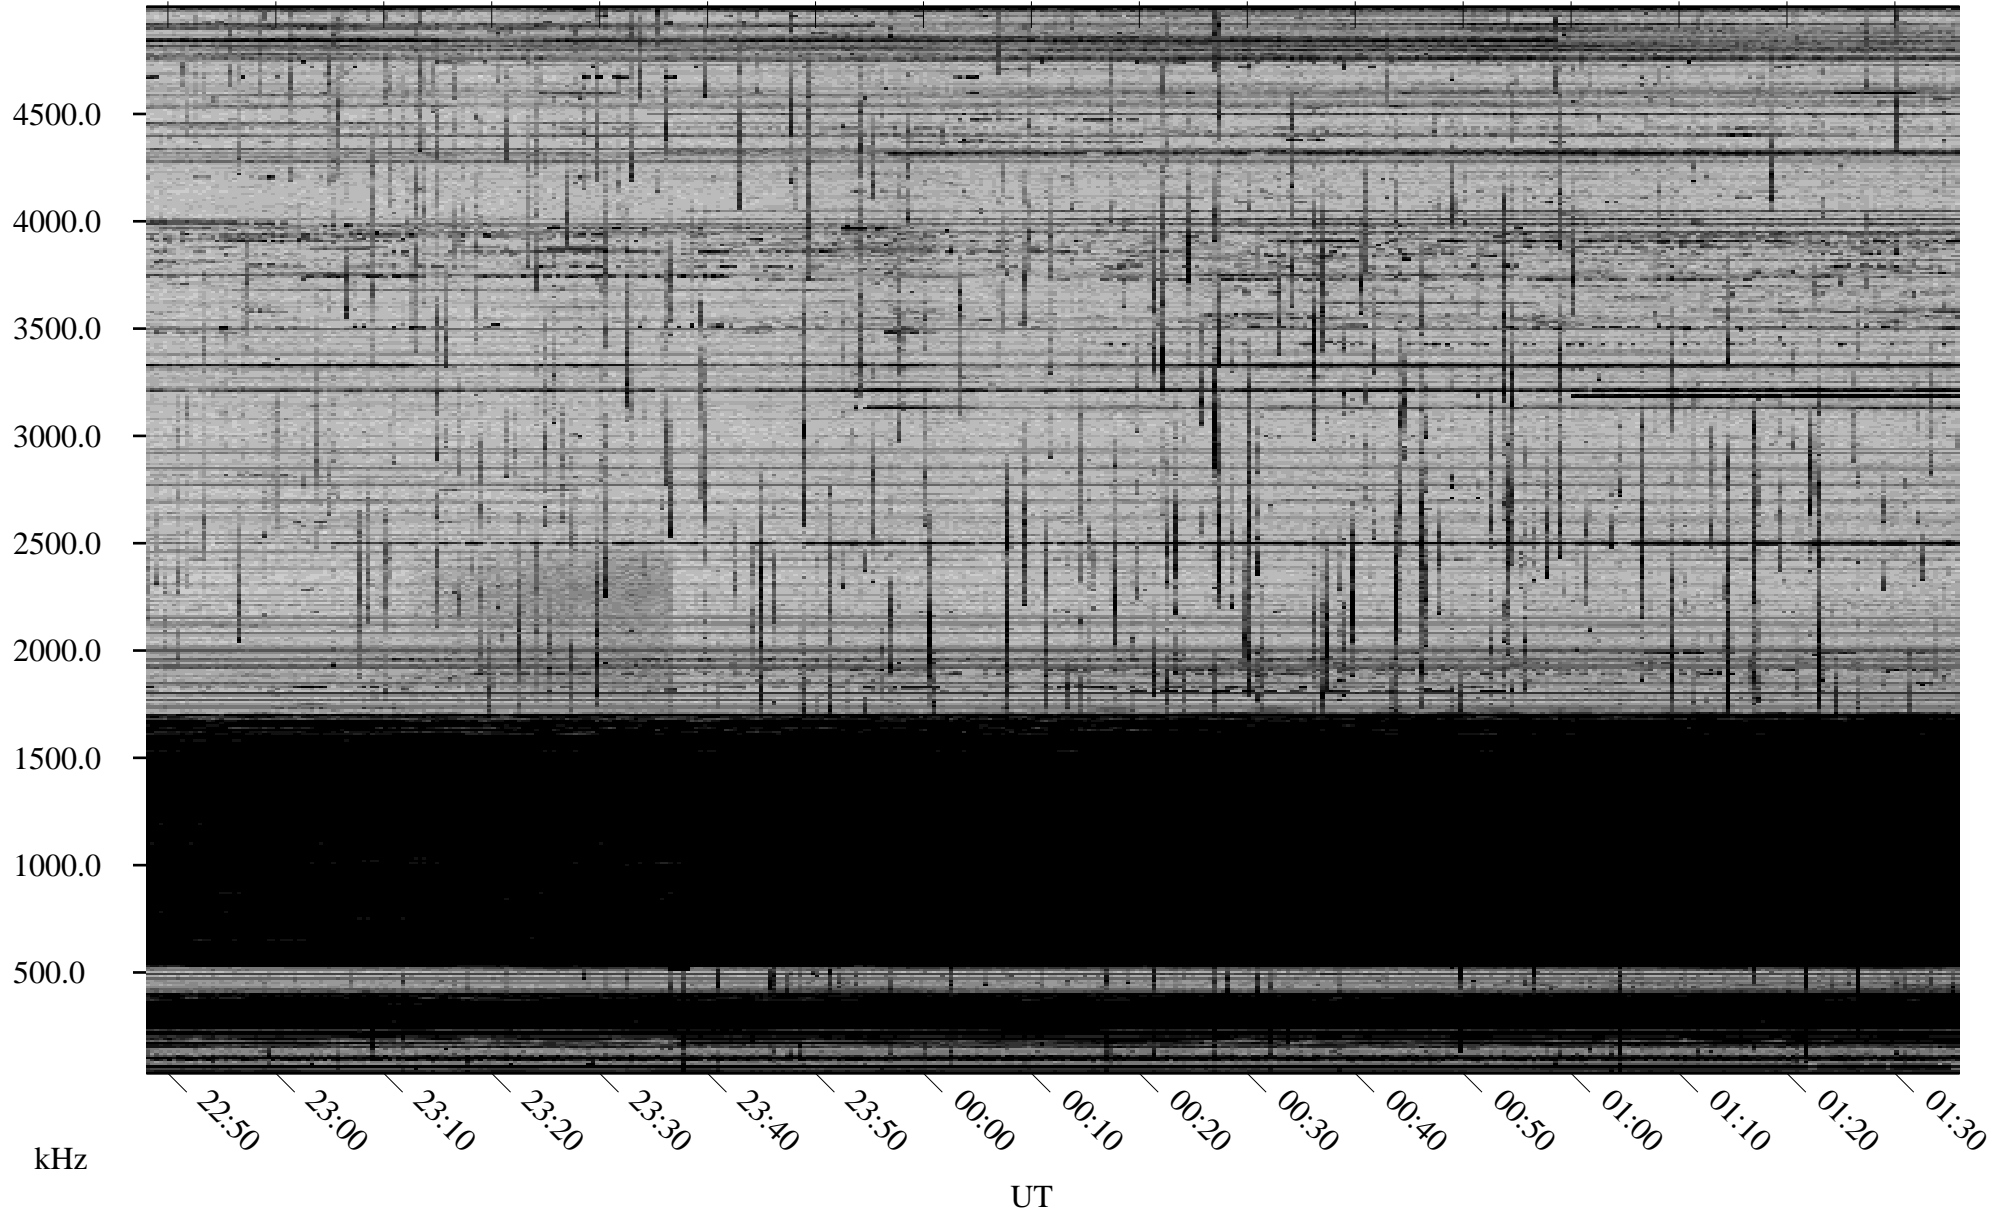

# 12/18/2008 Churchill, Manitoba

Linear Scale    Black = 161    White = 15

ch08353l.r00SUm max\_12

Page 1

# 12/18/2008 Churchill, Manitoba

Linear Scale    Black = 161    White = 15

ch08353l.r00SUm max\_12

Page 2

# 12/19/2008 Churchill, Manitoba

Linear Scale    Black = 161    White = 15

ch08353l.r00SUm max\_12

Page 3

# 12/19/2008 Churchill, Manitoba

Linear Scale    Black = 161    White = 15

ch08353l.r00SUm max\_12

Page 4