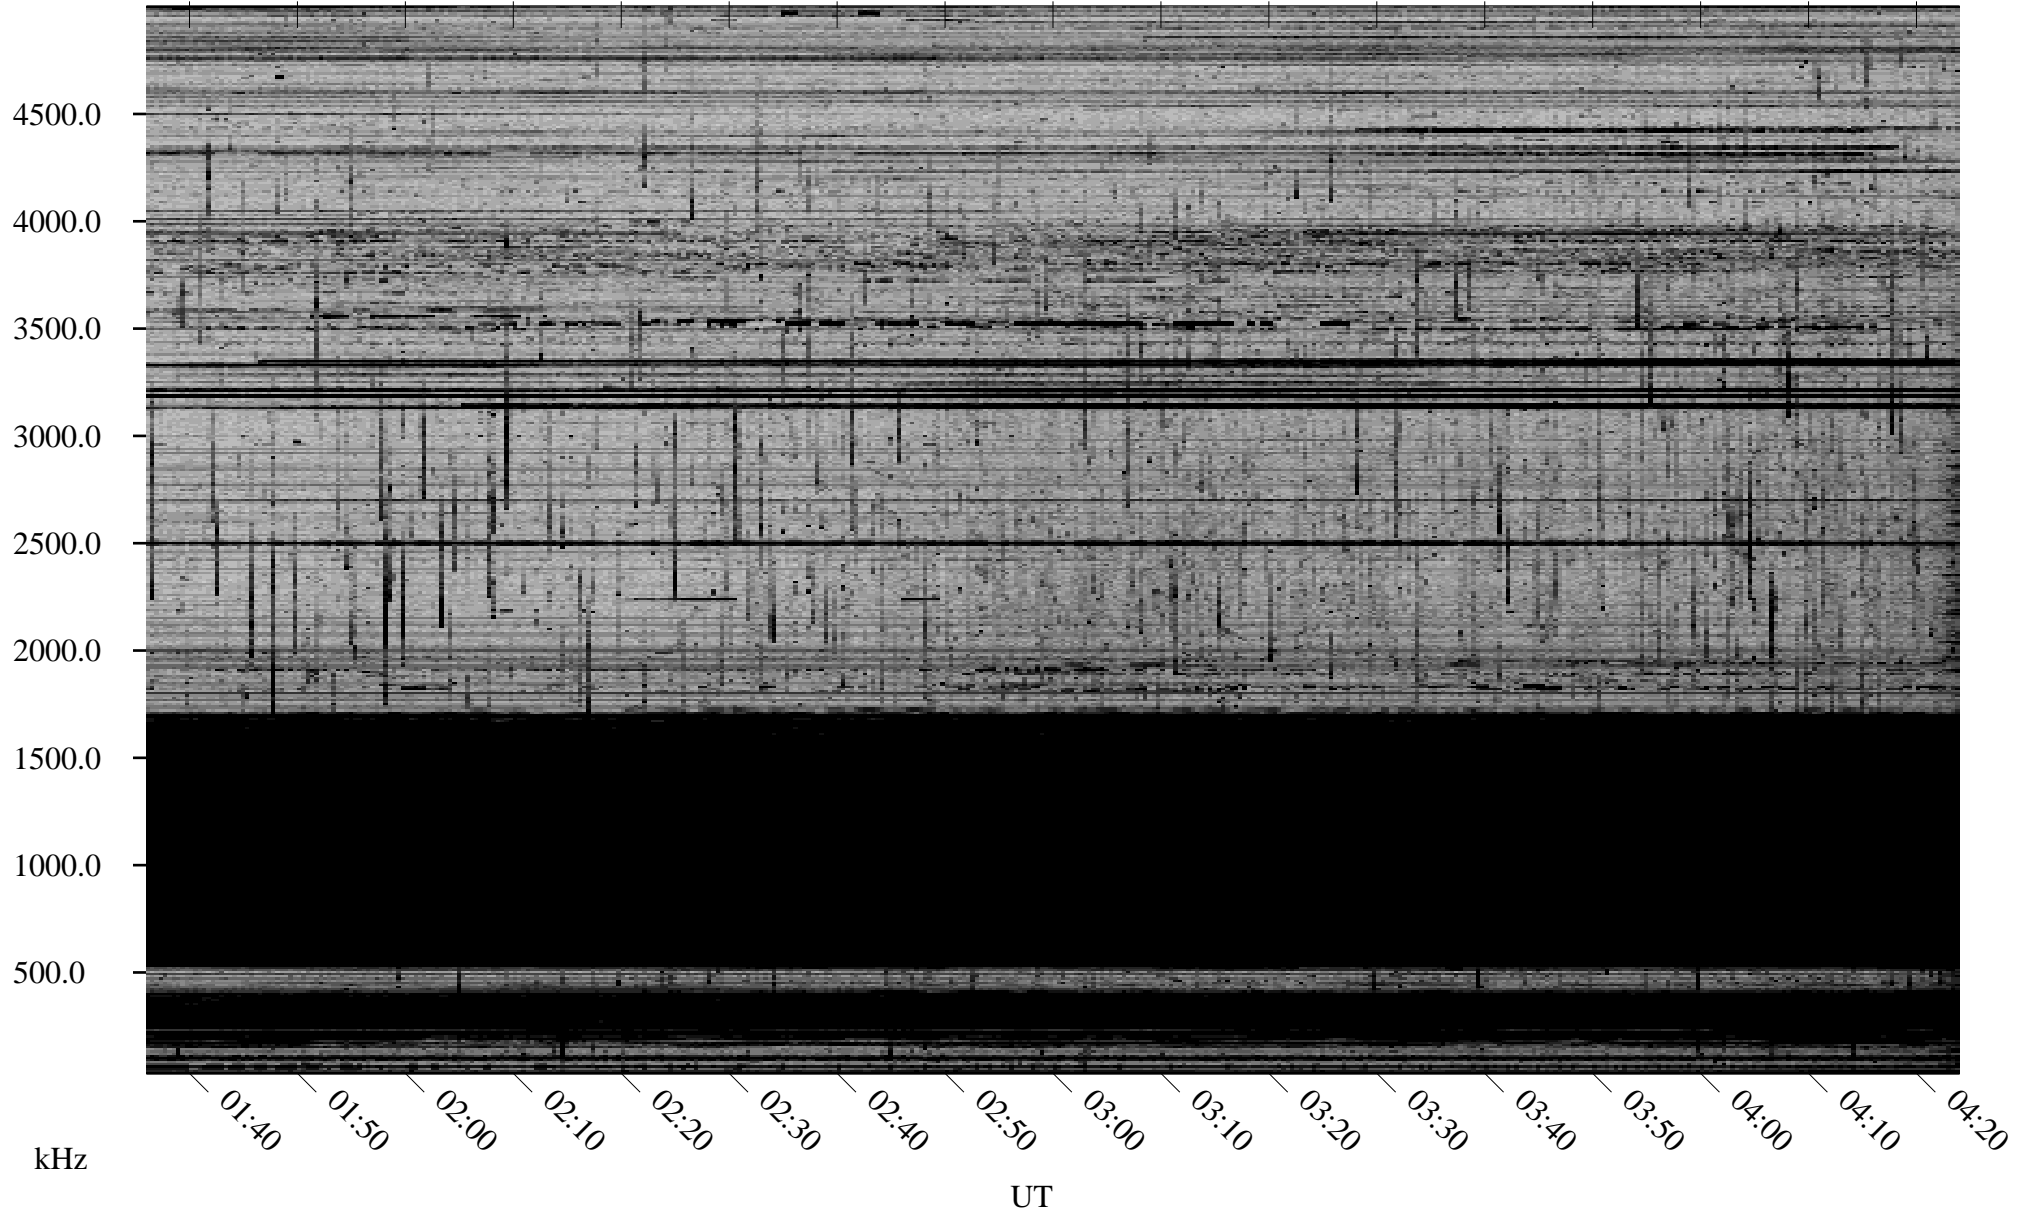

# 12/18/2008 Churchill, Manitoba

Linear Scale    Black = 161    White = 15

ch08353l.r00SUm max\_12

Page 1

# 12/18/2008 Churchill, Manitoba

Linear Scale    Black = 161    White = 15

ch08353l.r00SUm max\_12

Page 2

# 12/19/2008 Churchill, Manitoba

Linear Scale    Black = 161    White = 15

ch08353l.r00SUm max\_12

Page 3

# 12/19/2008 Churchill, Manitoba

Linear Scale    Black = 161    White = 15

ch08353l.r00SUm max\_12

Page 4