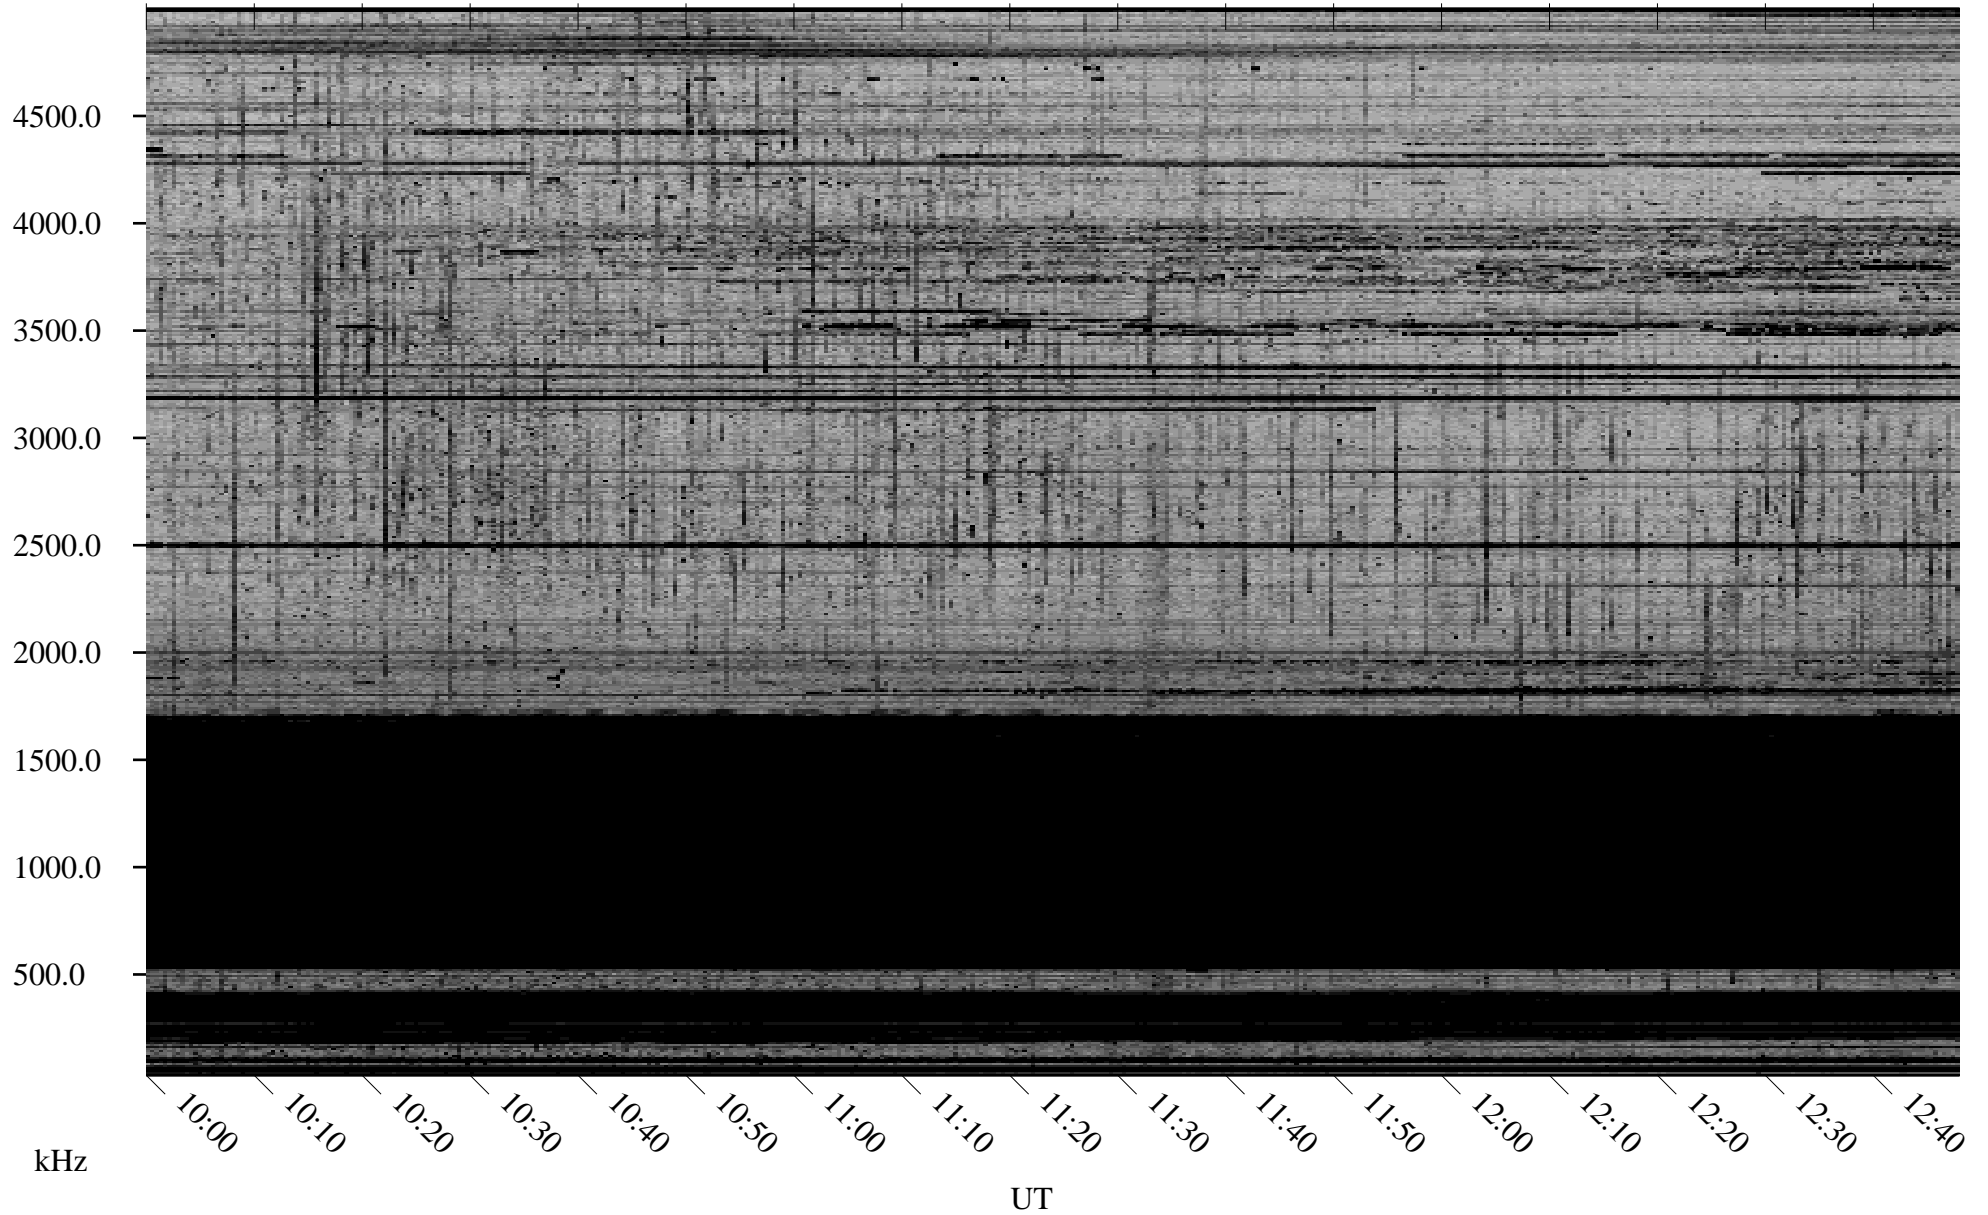

12/19/2008 Churchill, Manitoba

Linear Scale Black = 161 White = 15

ch08354l.r00SUm max_12

Page 1

12/19/2008 Churchill, Manitoba

Linear Scale Black = 161 White = 15

ch08354l.r00SUm max_12

Page 2

12/20/2008 Churchill, Manitoba

Linear Scale Black = 161 White = 15

ch08354l.r00SUm max_12

Page 3

12/20/2008 Churchill, Manitoba

Linear Scale Black = 161 White = 15

ch08354l.r00SUm max_12

Page 4

12/20/2008 Churchill, Manitoba

Linear Scale Black = 161 White = 15

ch08354l.r00SUm max_12

Page 5

12/20/2008 Churchill, Manitoba

Linear Scale Black = 161 White = 15

ch08354l.r00SUm max_12

Page 6

12/20/2008 Churchill, Manitoba

Linear Scale Black = 161 White = 15

ch08354l.r00SUm max_12

Page 7

12/20/2008 Churchill, Manitoba

Linear Scale Black = 161 White = 15

ch08354l.r00SUm max_12