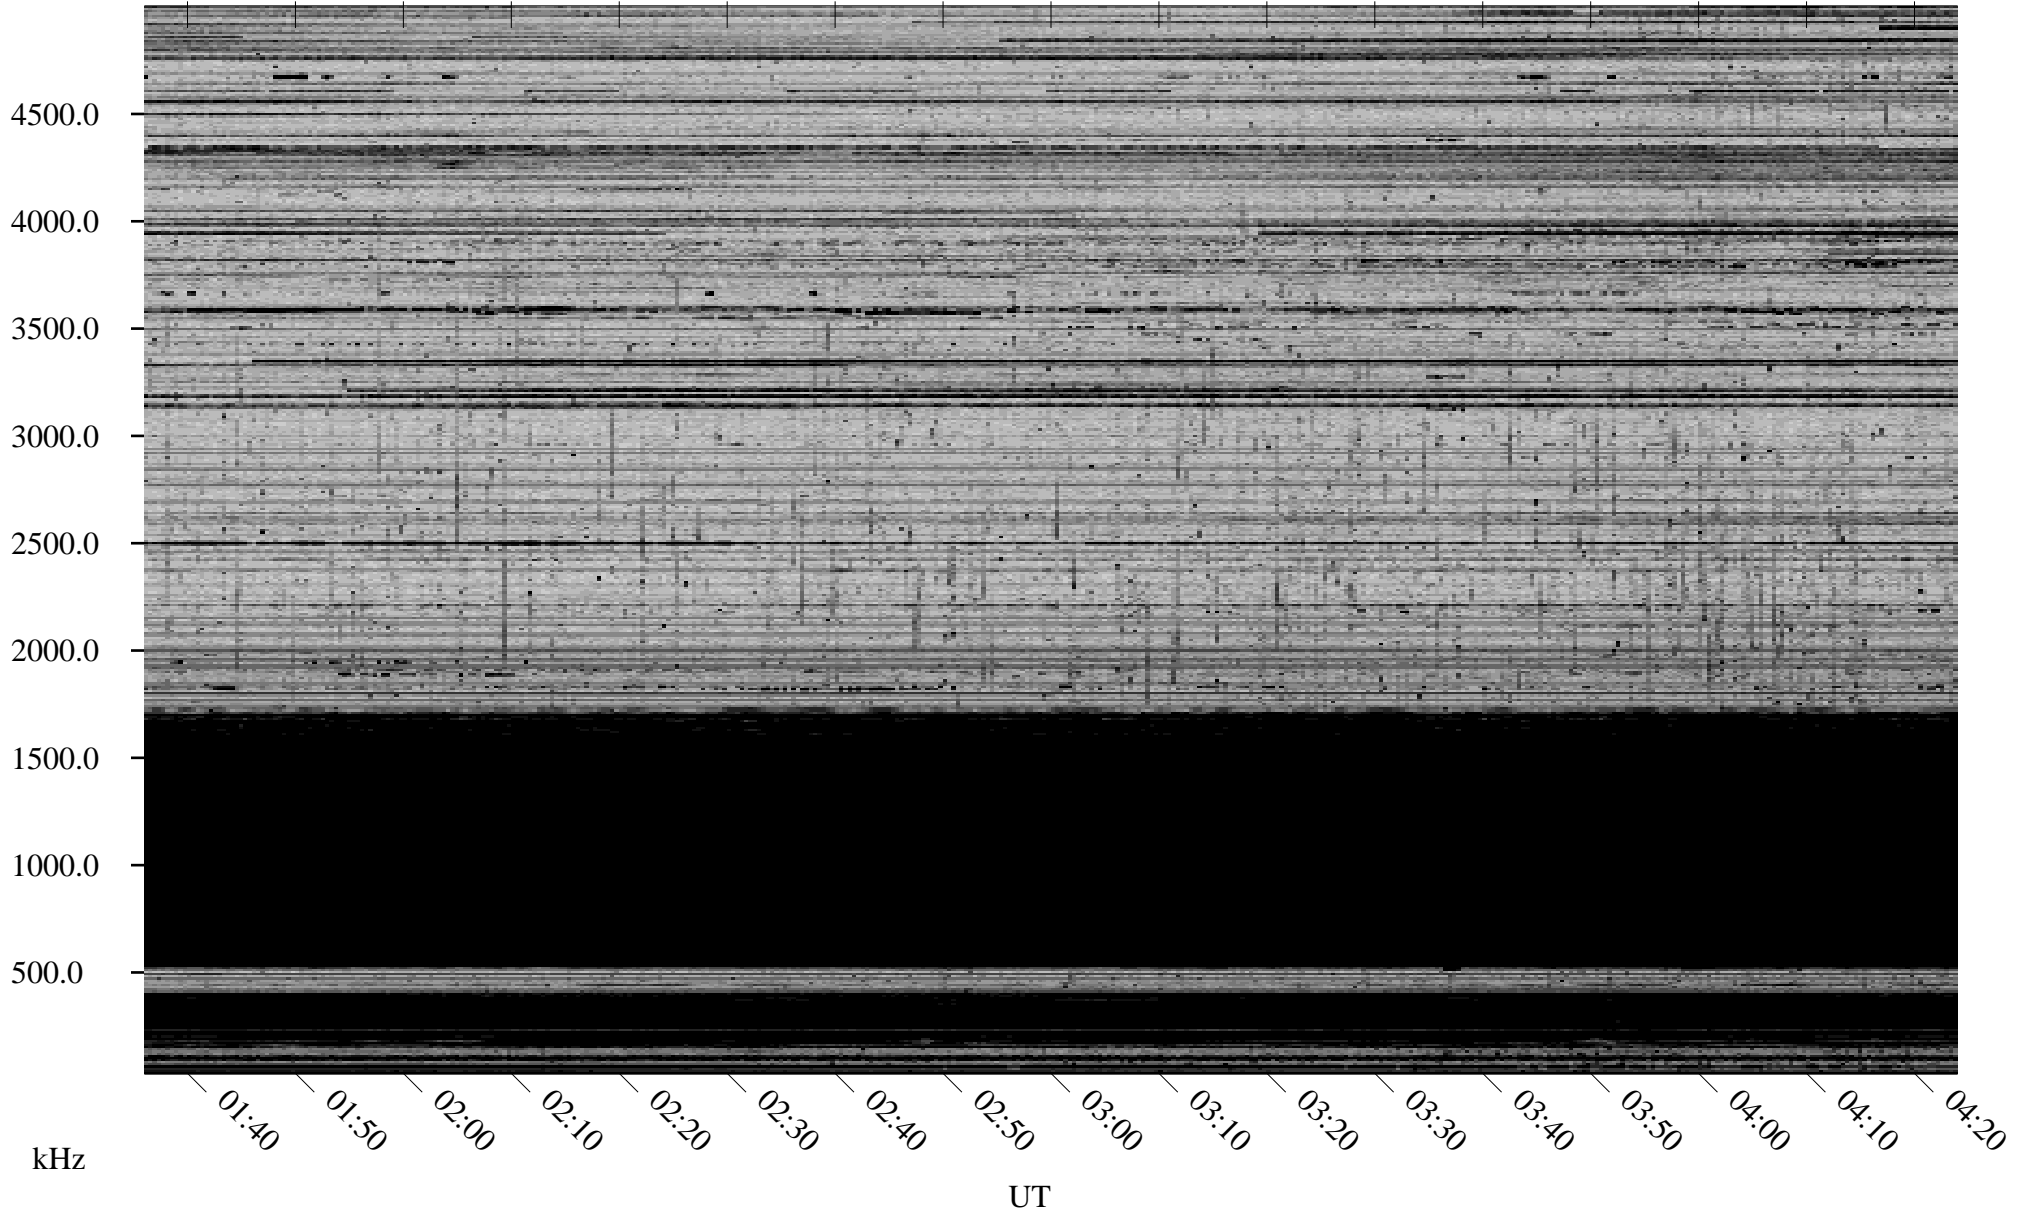

12/19/2008 Churchill, Manitoba

Linear Scale Black = 161 White = 15

ch08354l.r00SUm max_12

Page 1

12/19/2008 Churchill, Manitoba

Linear Scale Black = 161 White = 15

ch08354l.r00SUm max_12

Page 2

12/20/2008 Churchill, Manitoba

Linear Scale Black = 161 White = 15

ch08354l.r00SUm max_12

Page 3

12/20/2008 Churchill, Manitoba

Linear Scale Black = 161 White = 15

ch08354l.r00SUm max_12

Page 4

12/20/2008 Churchill, Manitoba

Linear Scale Black = 161 White = 15

ch08354l.r00SUm max_12

Page 5

12/20/2008 Churchill, Manitoba

Linear Scale Black = 161 White = 15

ch08354l.r00SUm max_12

Page 6

12/20/2008 Churchill, Manitoba

Linear Scale Black = 161 White = 15

ch08354l.r00SUm max_12

Page 7

12/20/2008 Churchill, Manitoba

Linear Scale Black = 161 White = 15

ch08354l.r00SUm max_12