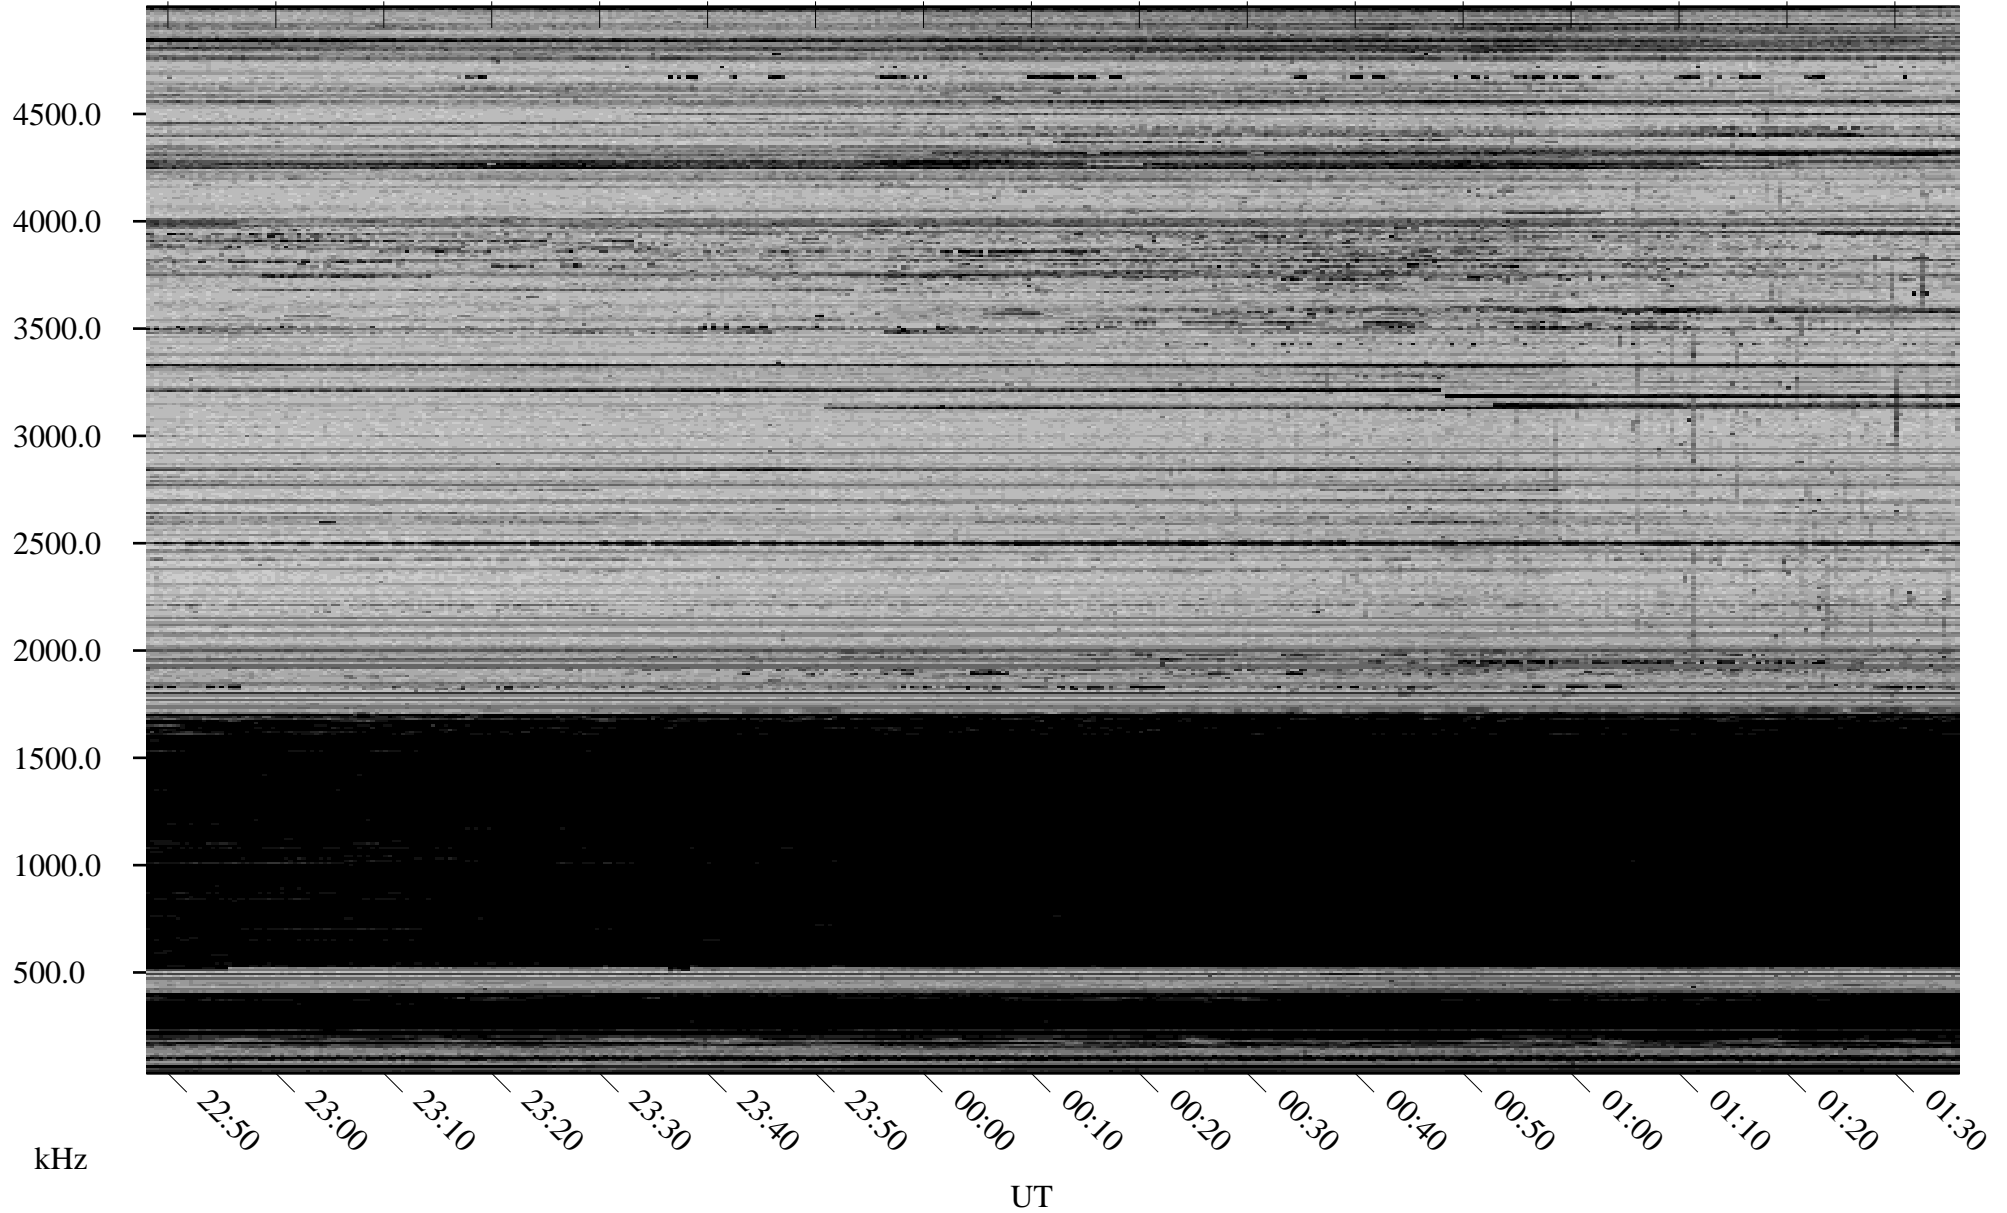

12/19/2008 Churchill, Manitoba

Linear Scale Black = 161 White = 15

ch08354l.r00SUm max_12

Page 1

12/19/2008 Churchill, Manitoba

Linear Scale Black = 161 White = 15

ch08354l.r00SUm max_12

Page 2

12/20/2008 Churchill, Manitoba

Linear Scale Black = 161 White = 15

ch08354l.r00SUm max_12

Page 3

12/20/2008 Churchill, Manitoba

Linear Scale Black = 161 White = 15

ch08354l.r00SUm max_12

Page 4

12/20/2008 Churchill, Manitoba

Linear Scale Black = 161 White = 15

ch08354l.r00SUm max_12

Page 5

12/20/2008 Churchill, Manitoba

Linear Scale Black = 161 White = 15

ch08354l.r00SUm max_12

Page 6

12/20/2008 Churchill, Manitoba

Linear Scale Black = 161 White = 15

ch08354l.r00SUm max_12

Page 7

12/20/2008 Churchill, Manitoba

Linear Scale Black = 161 White = 15

ch08354l.r00SUm max_12