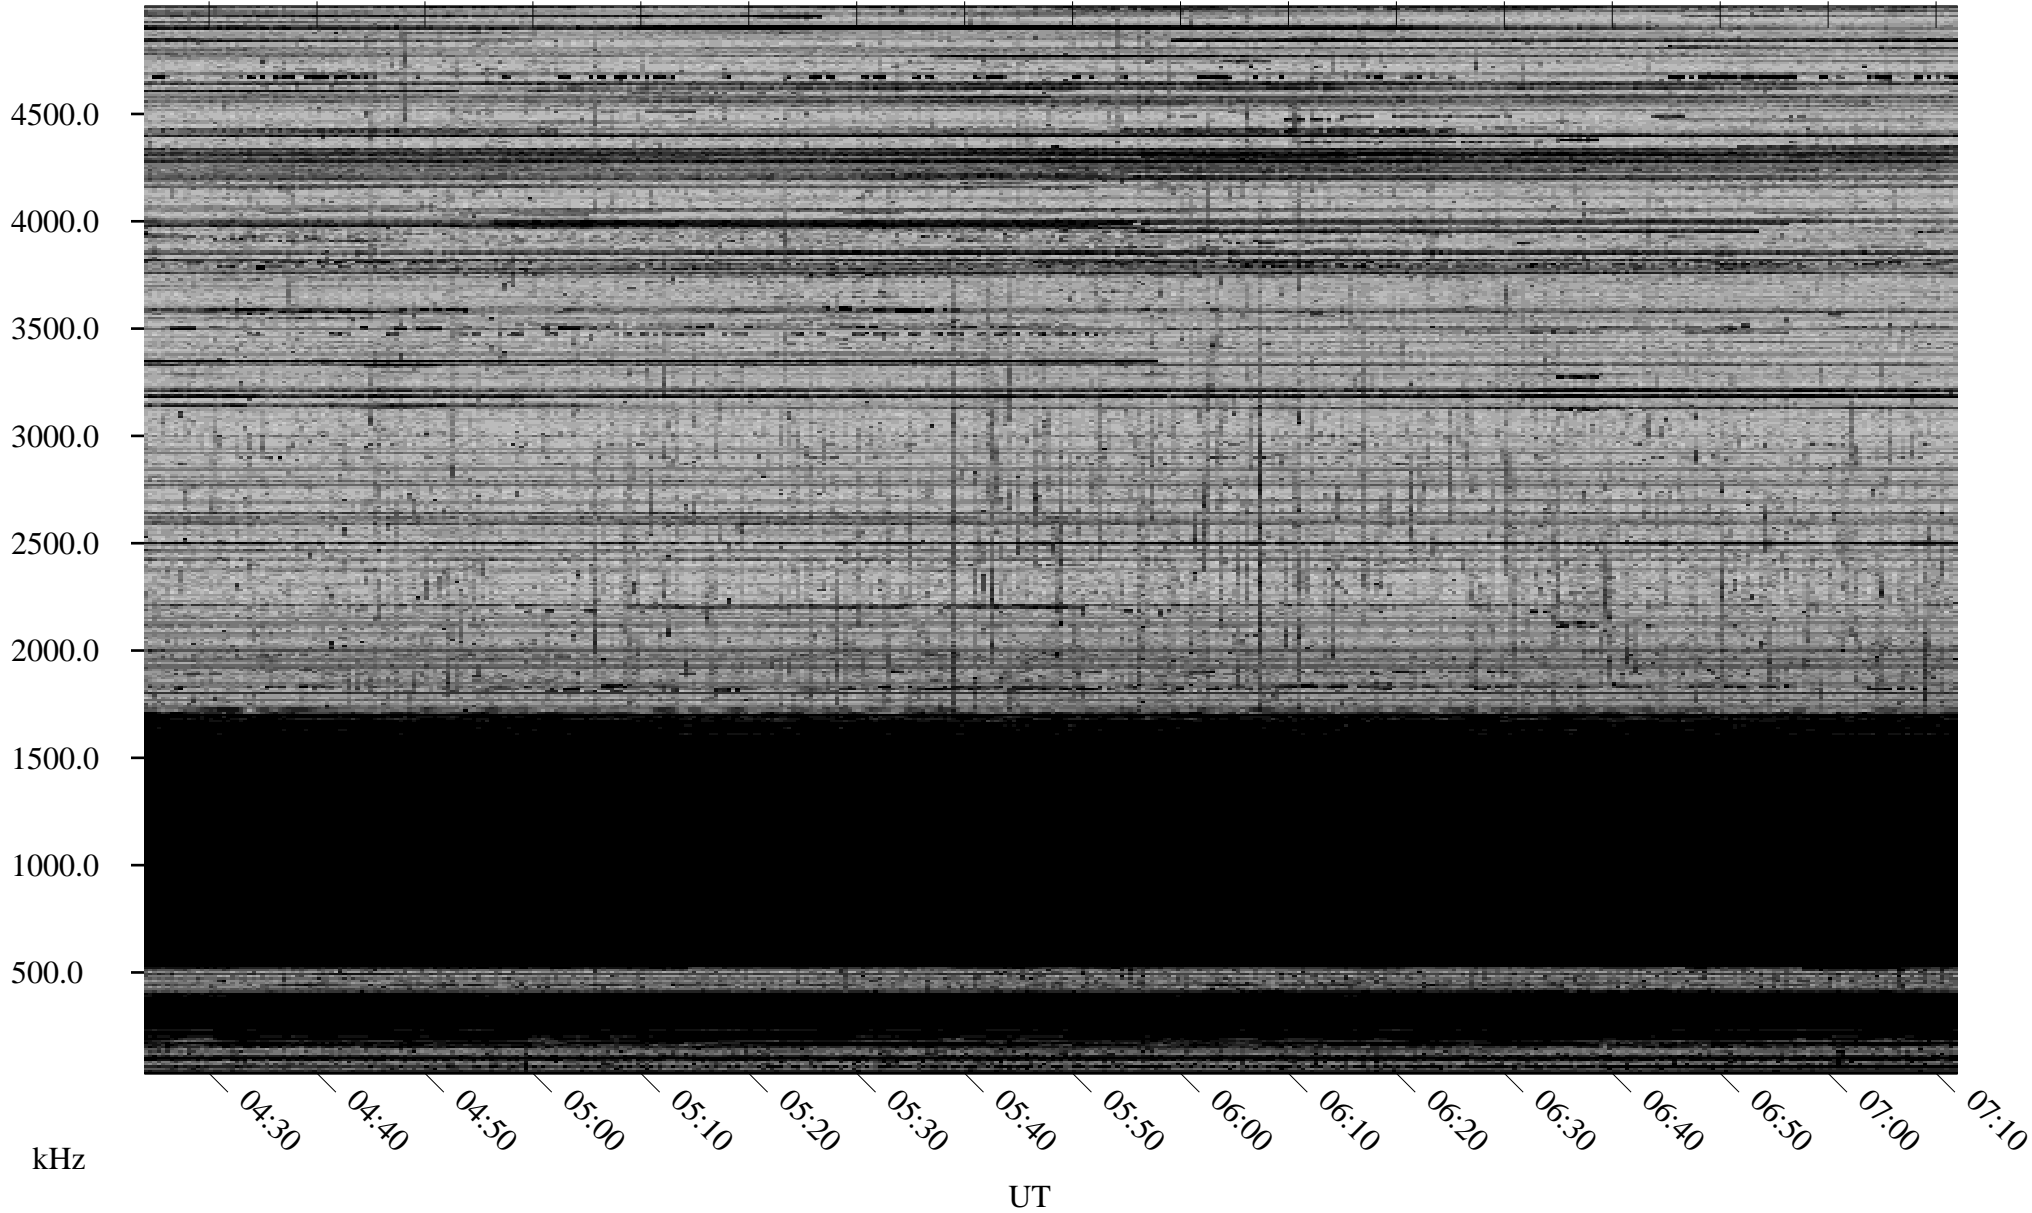

12/19/2008 Churchill, Manitoba

Linear Scale Black = 161 White = 15

ch08354l.r00SUm max_12

Page 1

12/19/2008 Churchill, Manitoba

Linear Scale Black = 161 White = 15

ch08354l.r00SUm max_12

Page 2

12/20/2008 Churchill, Manitoba

Linear Scale Black = 161 White = 15

ch08354l.r00SUm max_12

Page 3

12/20/2008 Churchill, Manitoba

Linear Scale Black = 161 White = 15

ch08354l.r00SUm max_12

Page 4

12/20/2008 Churchill, Manitoba

Linear Scale Black = 161 White = 15

ch08354l.r00SUm max_12

Page 5

12/20/2008 Churchill, Manitoba

Linear Scale Black = 161 White = 15

ch08354l.r00SUm max_12

Page 6

12/20/2008 Churchill, Manitoba

Linear Scale Black = 161 White = 15

ch08354l.r00SUm max_12

Page 7

12/20/2008 Churchill, Manitoba

Linear Scale Black = 161 White = 15

ch08354l.r00SUm max_12