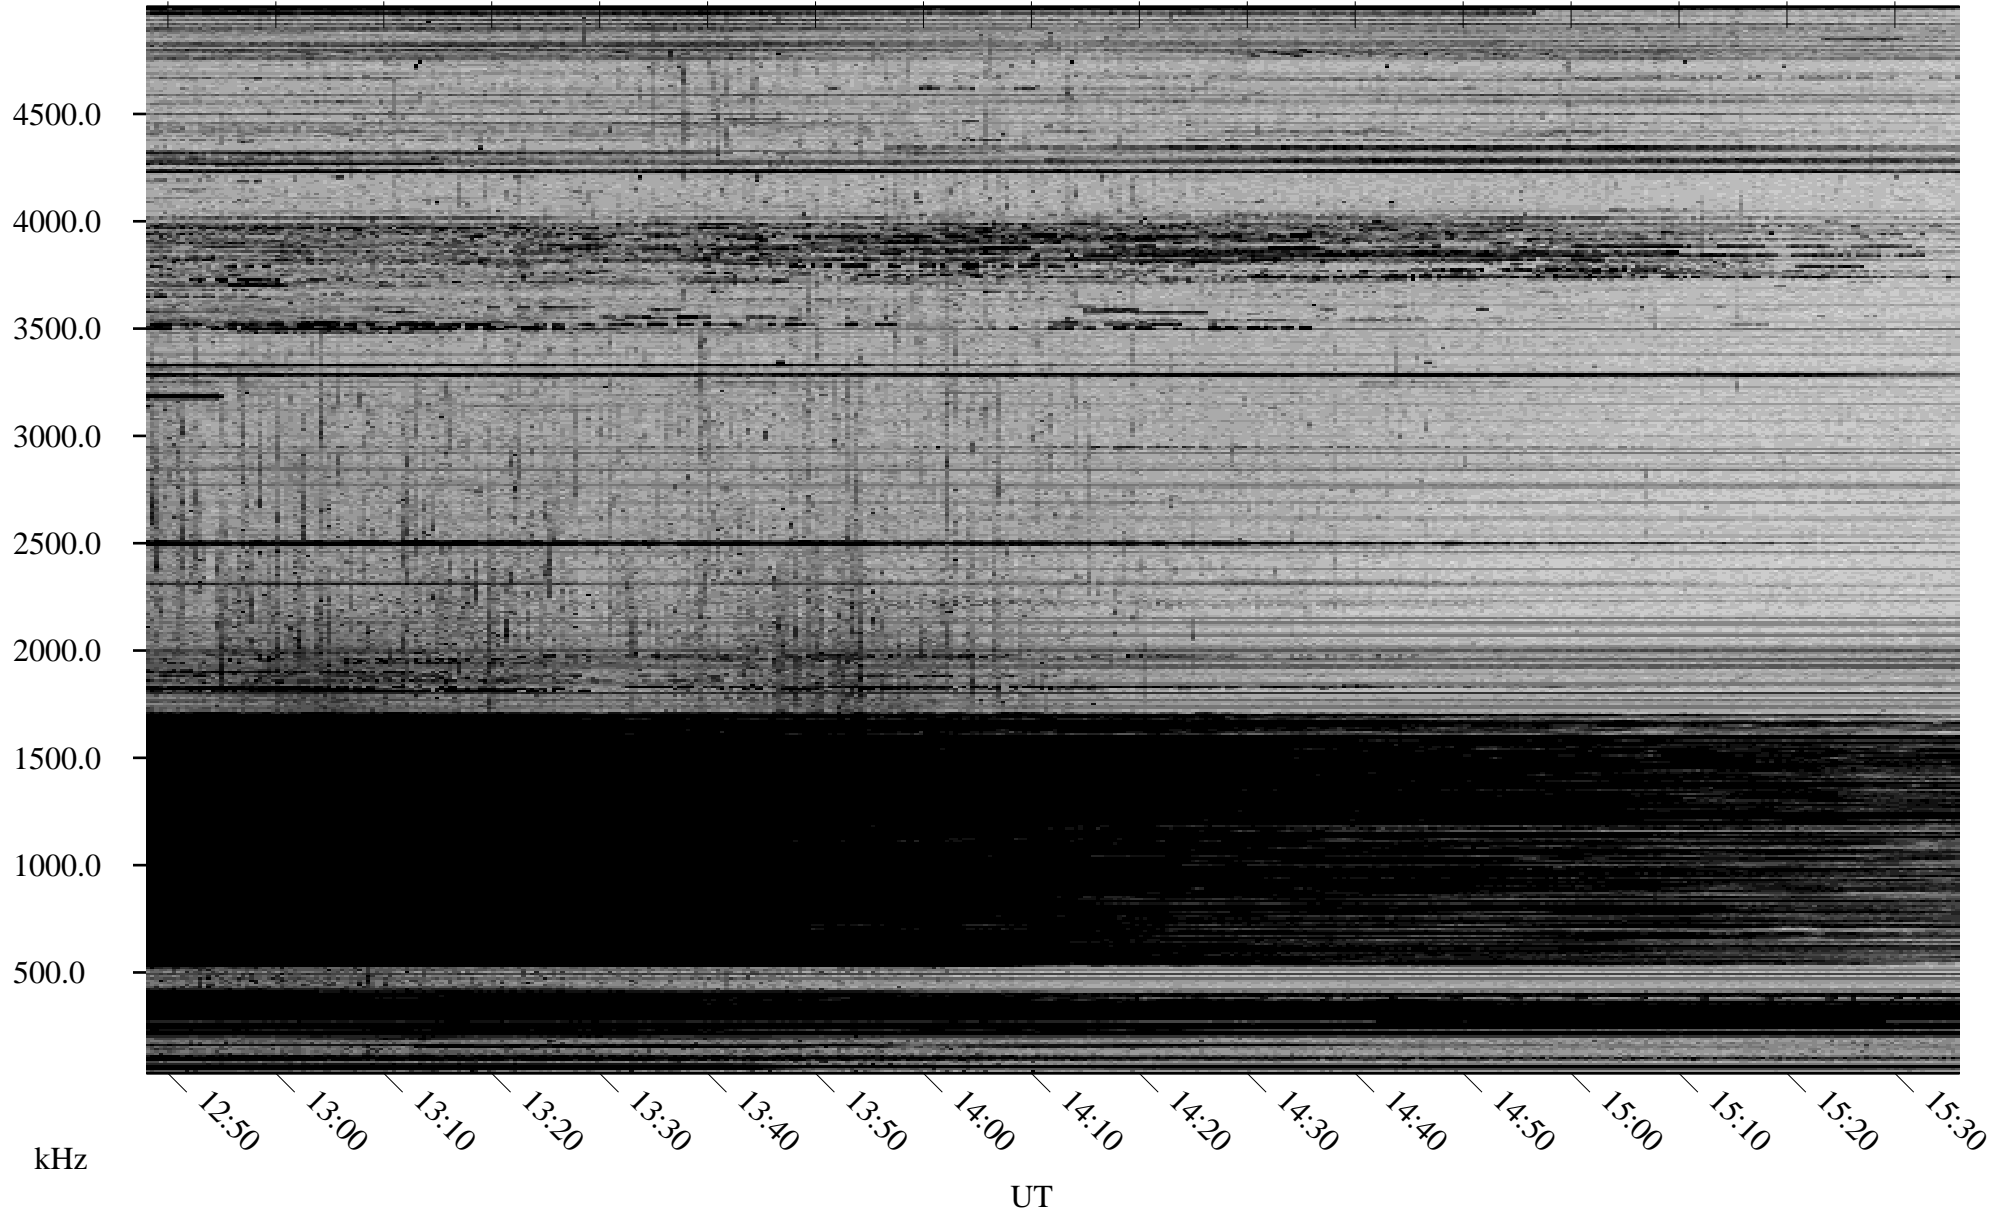

12/20/2008 Churchill, Manitoba

Linear Scale Black = 161 White = 15

ch08354l.r00SUm max_12

Page 3

12/20/2008 Churchill, Manitoba

Linear Scale Black = 161 White = 15

ch08354l.r00SUm max_12

Page 4

12/20/2008 Churchill, Manitoba

Linear Scale Black = 161 White = 15

ch08354l.r00SUm max_12

Page 5

12/20/2008 Churchill, Manitoba

Linear Scale Black = 161 White = 15

ch08354l.r00SUm max_12

Page 6

12/20/2008 Churchill, Manitoba

Linear Scale Black = 161 White = 15

ch08354l.r00SUm max_12

Page 7

12/20/2008 Churchill, Manitoba

Linear Scale Black = 161 White = 15

ch08354l.r00SUm max_12