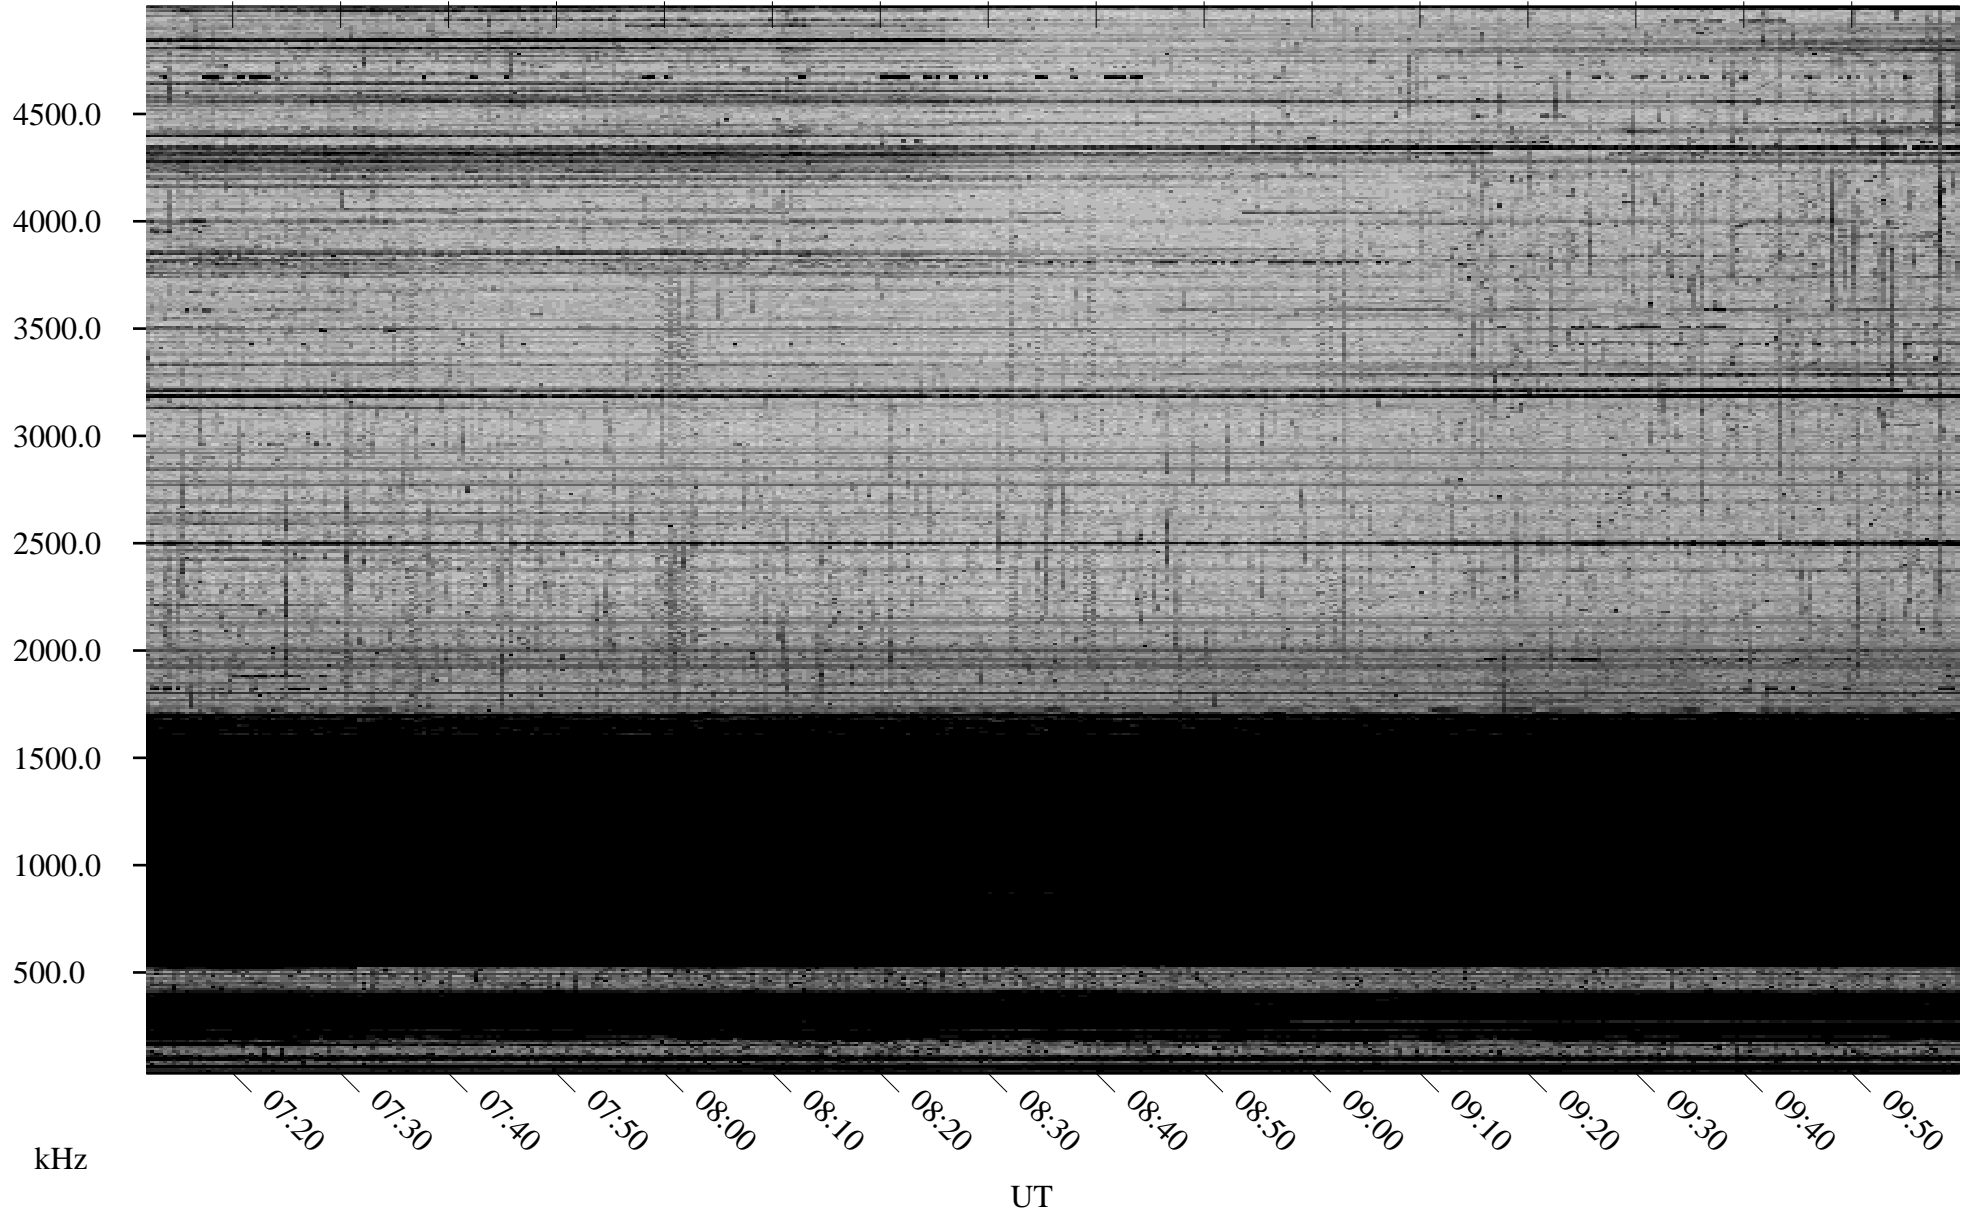

12/19/2008 Churchill, Manitoba

Linear Scale Black = 161 White = 15

ch08354l.r00SUm max_12

Page 1

12/19/2008 Churchill, Manitoba

Linear Scale Black = 161 White = 15

ch08354l.r00SUm max_12

Page 2

12/20/2008 Churchill, Manitoba

Linear Scale Black = 161 White = 15

ch08354l.r00SUm max_12

Page 3

12/20/2008 Churchill, Manitoba

Linear Scale Black = 161 White = 15

ch08354l.r00SUm max_12

Page 4

12/20/2008 Churchill, Manitoba

Linear Scale Black = 161 White = 15

ch08354l.r00SUm max_12

Page 5

12/20/2008 Churchill, Manitoba

Linear Scale Black = 161 White = 15

ch08354l.r00SUm max_12

Page 6

12/20/2008 Churchill, Manitoba

Linear Scale Black = 161 White = 15

ch08354l.r00SUm max_12

Page 7

12/20/2008 Churchill, Manitoba

Linear Scale Black = 161 White = 15

ch08354l.r00SUm max_12