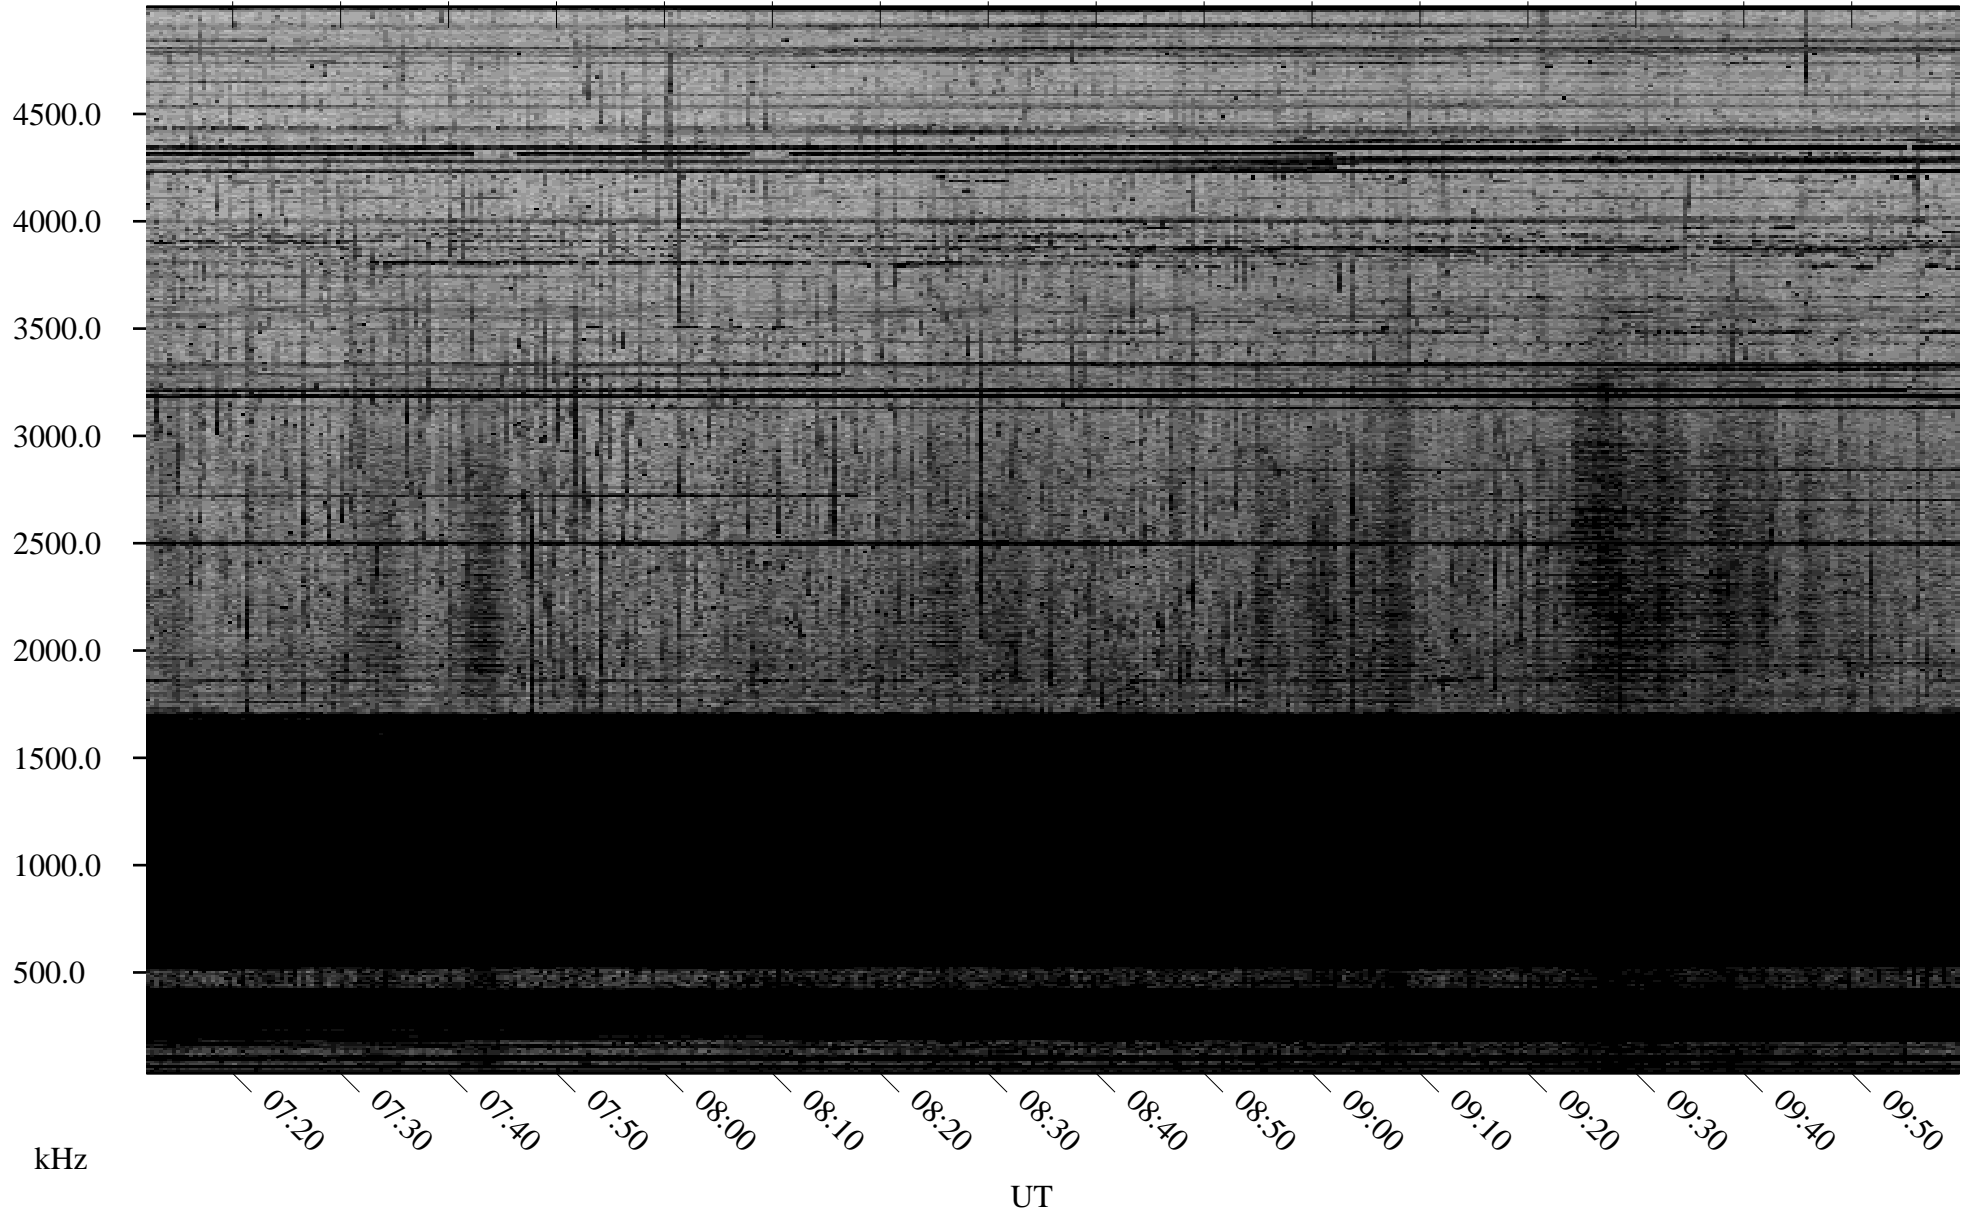

12/20/2008 Churchill, Manitoba

Linear Scale Black = 161 White = 15

ch083551.r00SUm max_12

Page 1

12/20/2008 Churchill, Manitoba

Linear Scale Black = 161 White = 15

ch083551.r00SUm max_12

Page 2

12/21/2008 Churchill, Manitoba

Linear Scale Black = 161 White = 15

ch083551.r00SUm max_12

Page 3

12/21/2008 Churchill, Manitoba

Linear Scale Black = 161 White = 15

ch083551.r00SUm max_12

Page 4

12/21/2008 Churchill, Manitoba

Linear Scale Black = 161 White = 15

ch083551.r00SUm max_12

Page 5

12/21/2008 Churchill, Manitoba

Linear Scale Black = 161 White = 15

ch083551.r00SUm max_12

Page 6

12/21/2008 Churchill, Manitoba

Linear Scale Black = 161 White = 15

ch08355l.r00SUm max_12

Page 7

12/21/2008 Churchill, Manitoba

Linear Scale Black = 161 White = 15

ch083551.r00SUm max_12