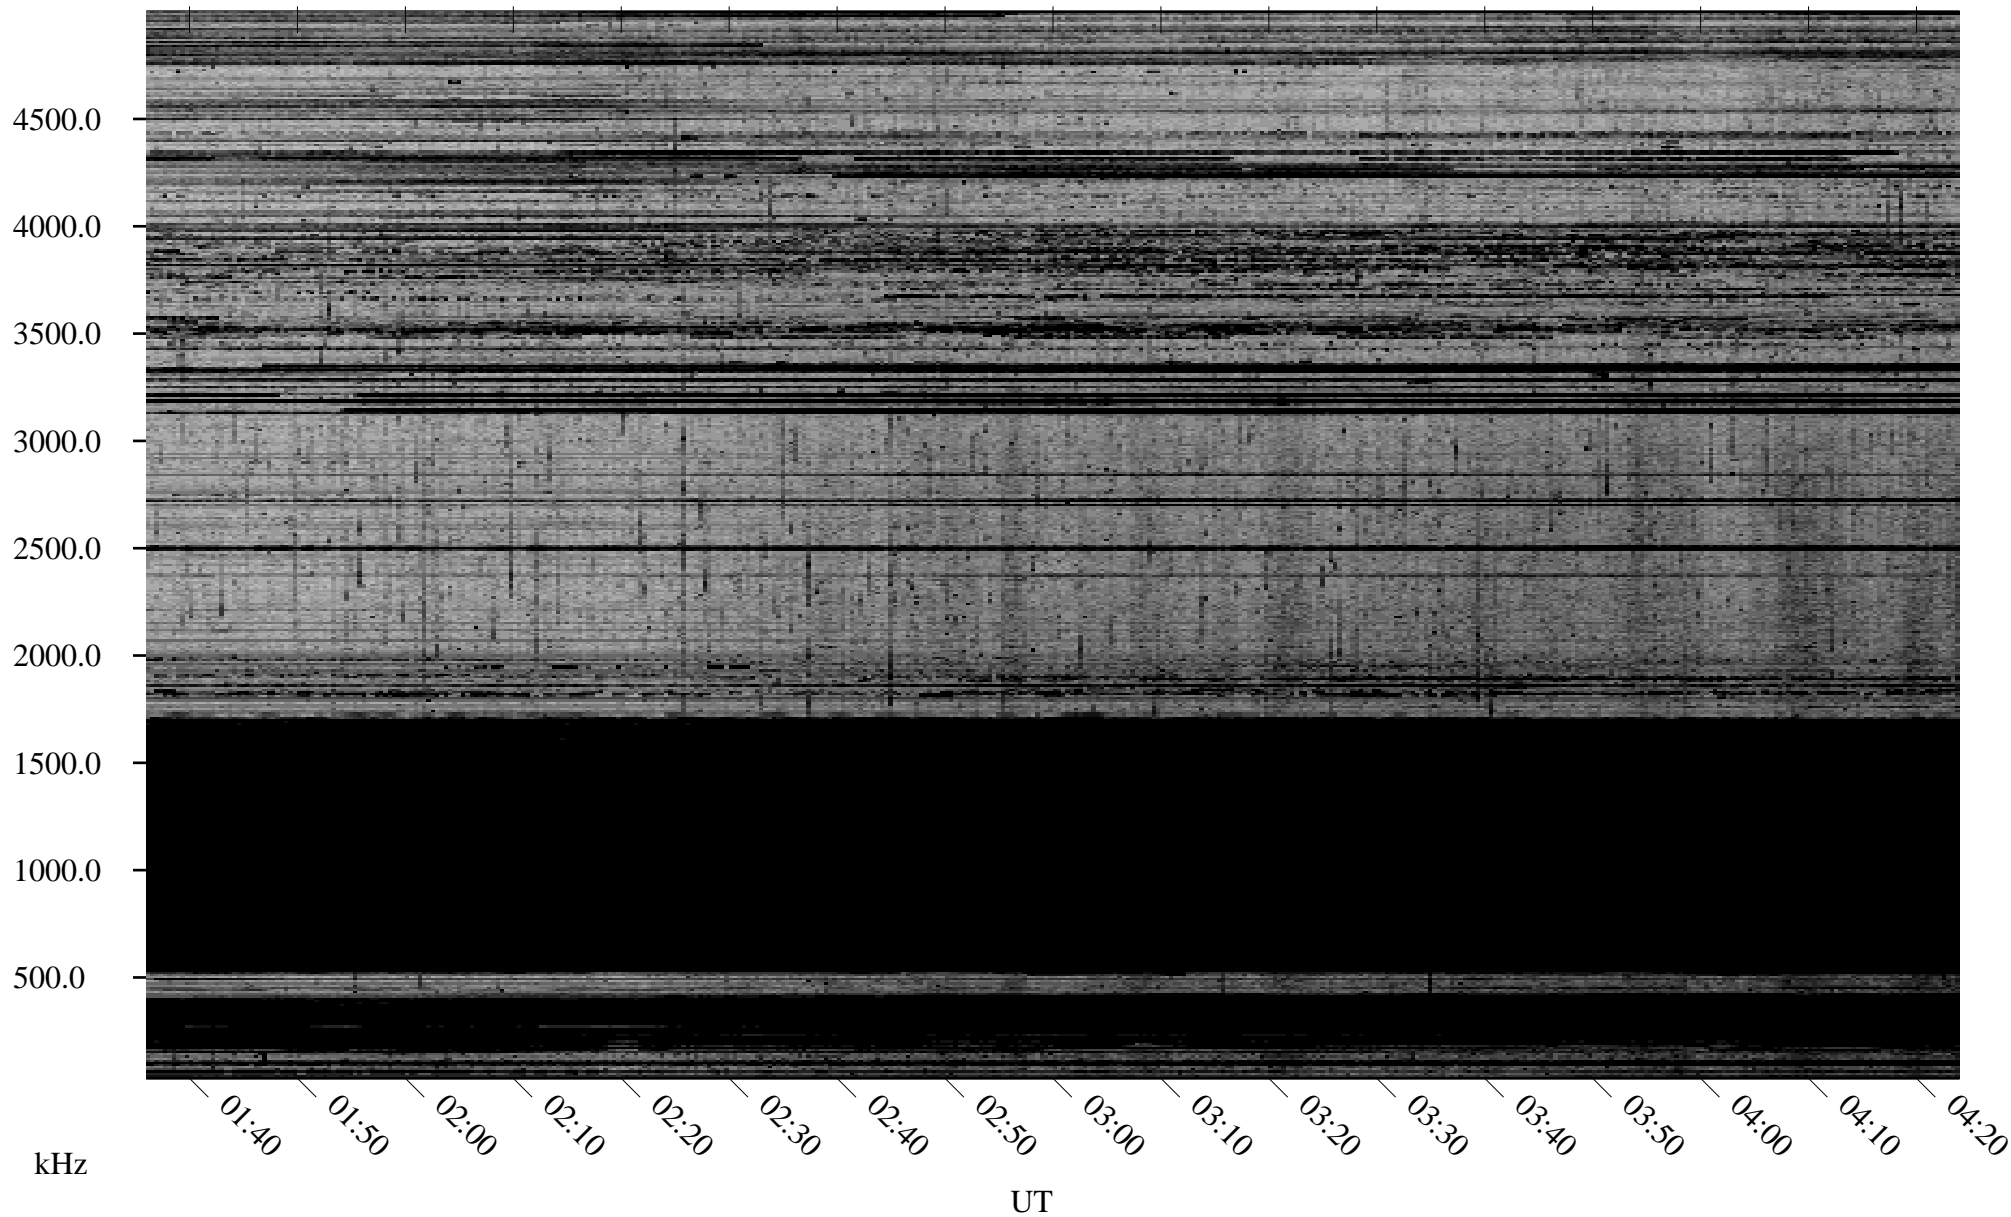

12/20/2008 Churchill, Manitoba

Linear Scale Black = 161 White = 15

ch083551.r00SUm max_12

Page 1

12/20/2008 Churchill, Manitoba

Linear Scale Black = 161 White = 15

ch083551.r00SUm max_12

Page 2

12/21/2008 Churchill, Manitoba

Linear Scale Black = 161 White = 15

ch083551.r00SUm max_12

Page 3

12/21/2008 Churchill, Manitoba

Linear Scale Black = 161 White = 15

ch083551.r00SUm max_12

Page 4

12/21/2008 Churchill, Manitoba

Linear Scale Black = 161 White = 15

ch083551.r00SUm max_12

Page 5

12/21/2008 Churchill, Manitoba

Linear Scale Black = 161 White = 15

ch083551.r00SUm max_12

Page 6

12/21/2008 Churchill, Manitoba

Linear Scale Black = 161 White = 15

ch08355l.r00SUm max_12

Page 7

12/21/2008 Churchill, Manitoba

Linear Scale Black = 161 White = 15

ch083551.r00SUm max_12