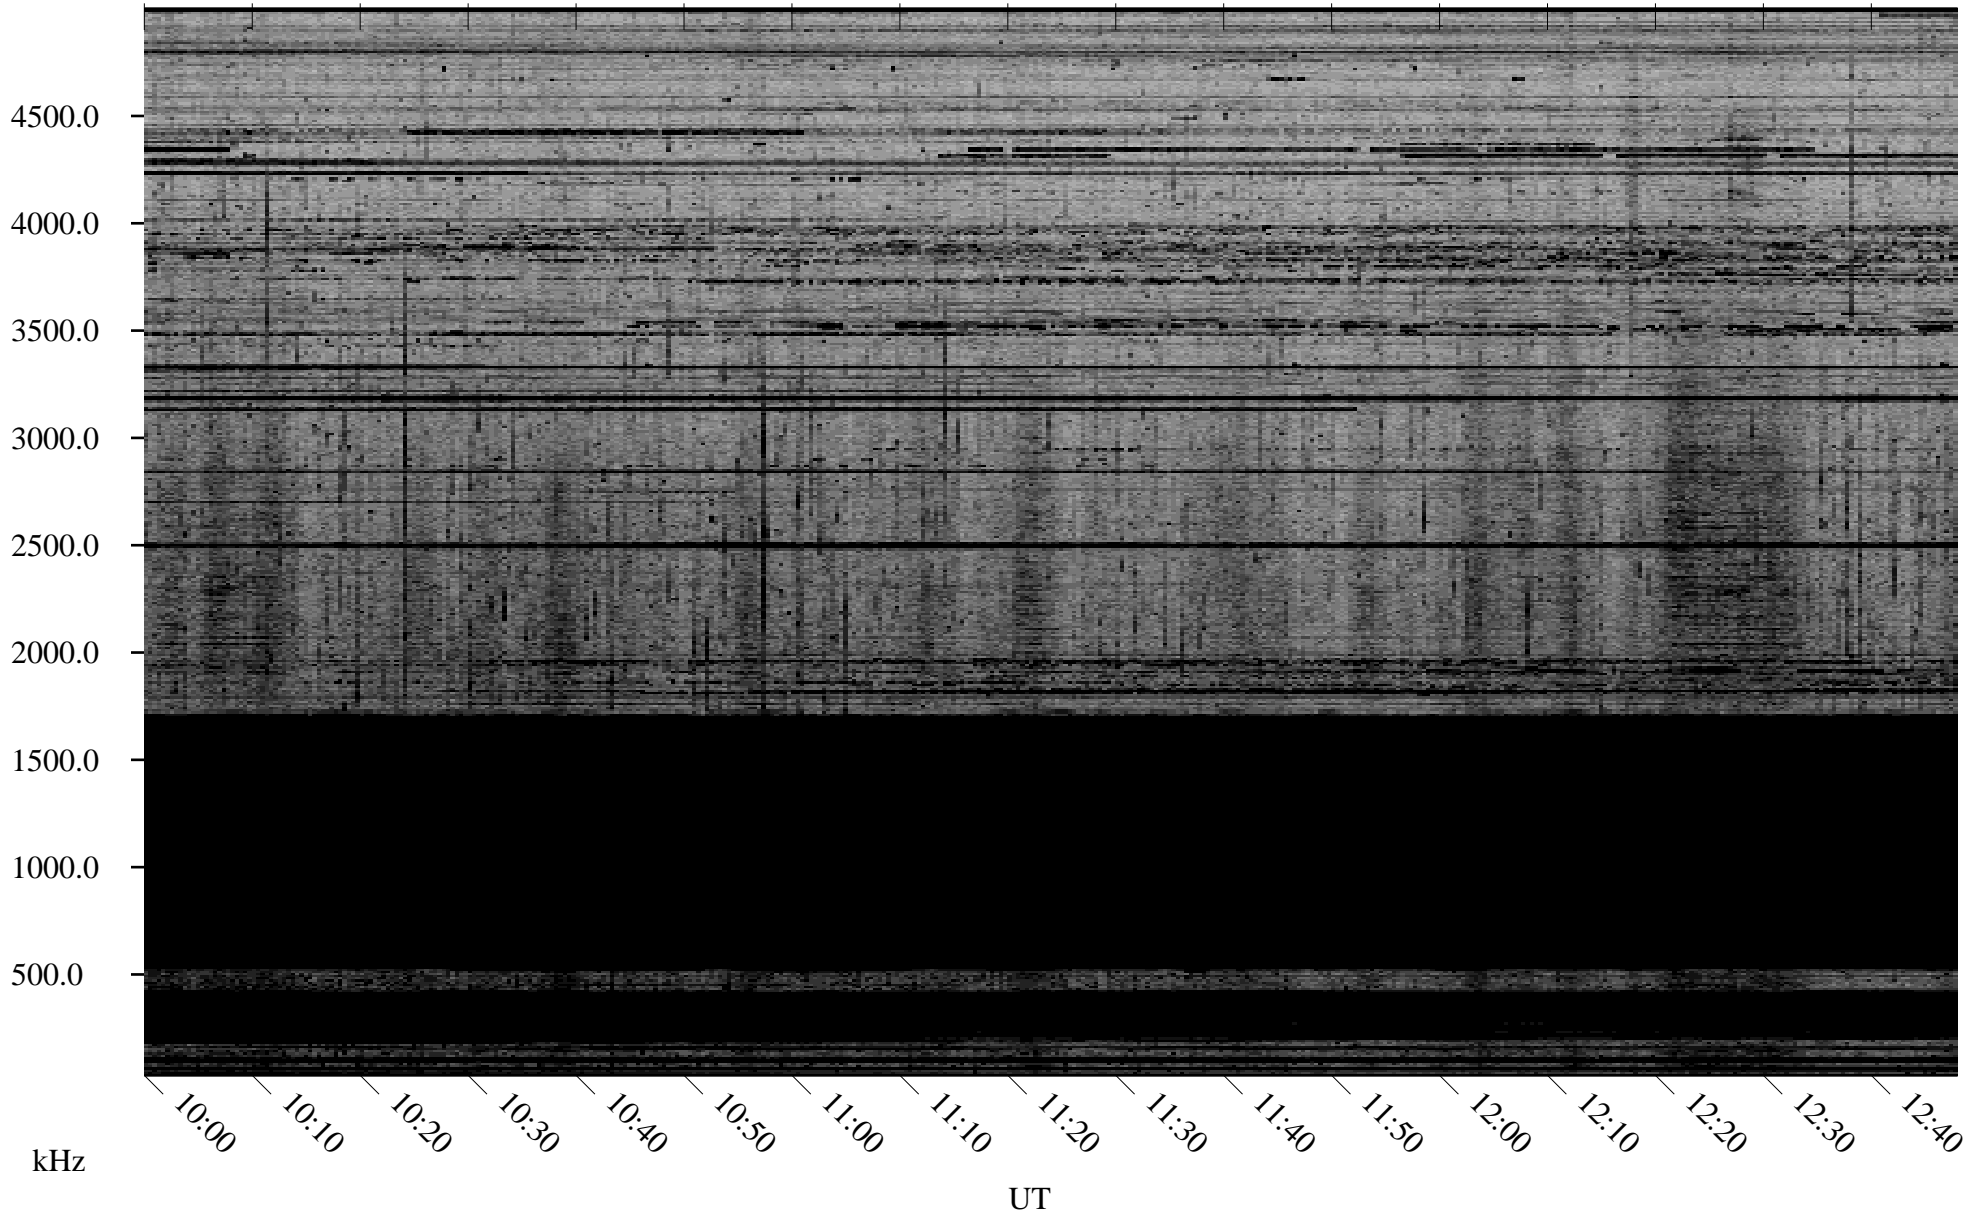

12/20/2008 Churchill, Manitoba

Linear Scale Black = 161 White = 15

ch083551.r00SUm max_12

Page 1

12/20/2008 Churchill, Manitoba

Linear Scale Black = 161 White = 15

ch083551.r00SUm max_12

Page 2

12/21/2008 Churchill, Manitoba

Linear Scale Black = 161 White = 15

ch083551.r00SUm max_12

Page 3

12/21/2008 Churchill, Manitoba

Linear Scale Black = 161 White = 15

ch083551.r00SUm max_12

Page 4

12/21/2008 Churchill, Manitoba

Linear Scale Black = 161 White = 15

ch083551.r00SUm max_12

Page 5

12/21/2008 Churchill, Manitoba

Linear Scale Black = 161 White = 15

ch083551.r00SUm max_12

Page 6

12/21/2008 Churchill, Manitoba

Linear Scale Black = 161 White = 15

ch08355l.r00SUm max_12

Page 7

12/21/2008 Churchill, Manitoba

Linear Scale Black = 161 White = 15

ch083551.r00SUm max_12