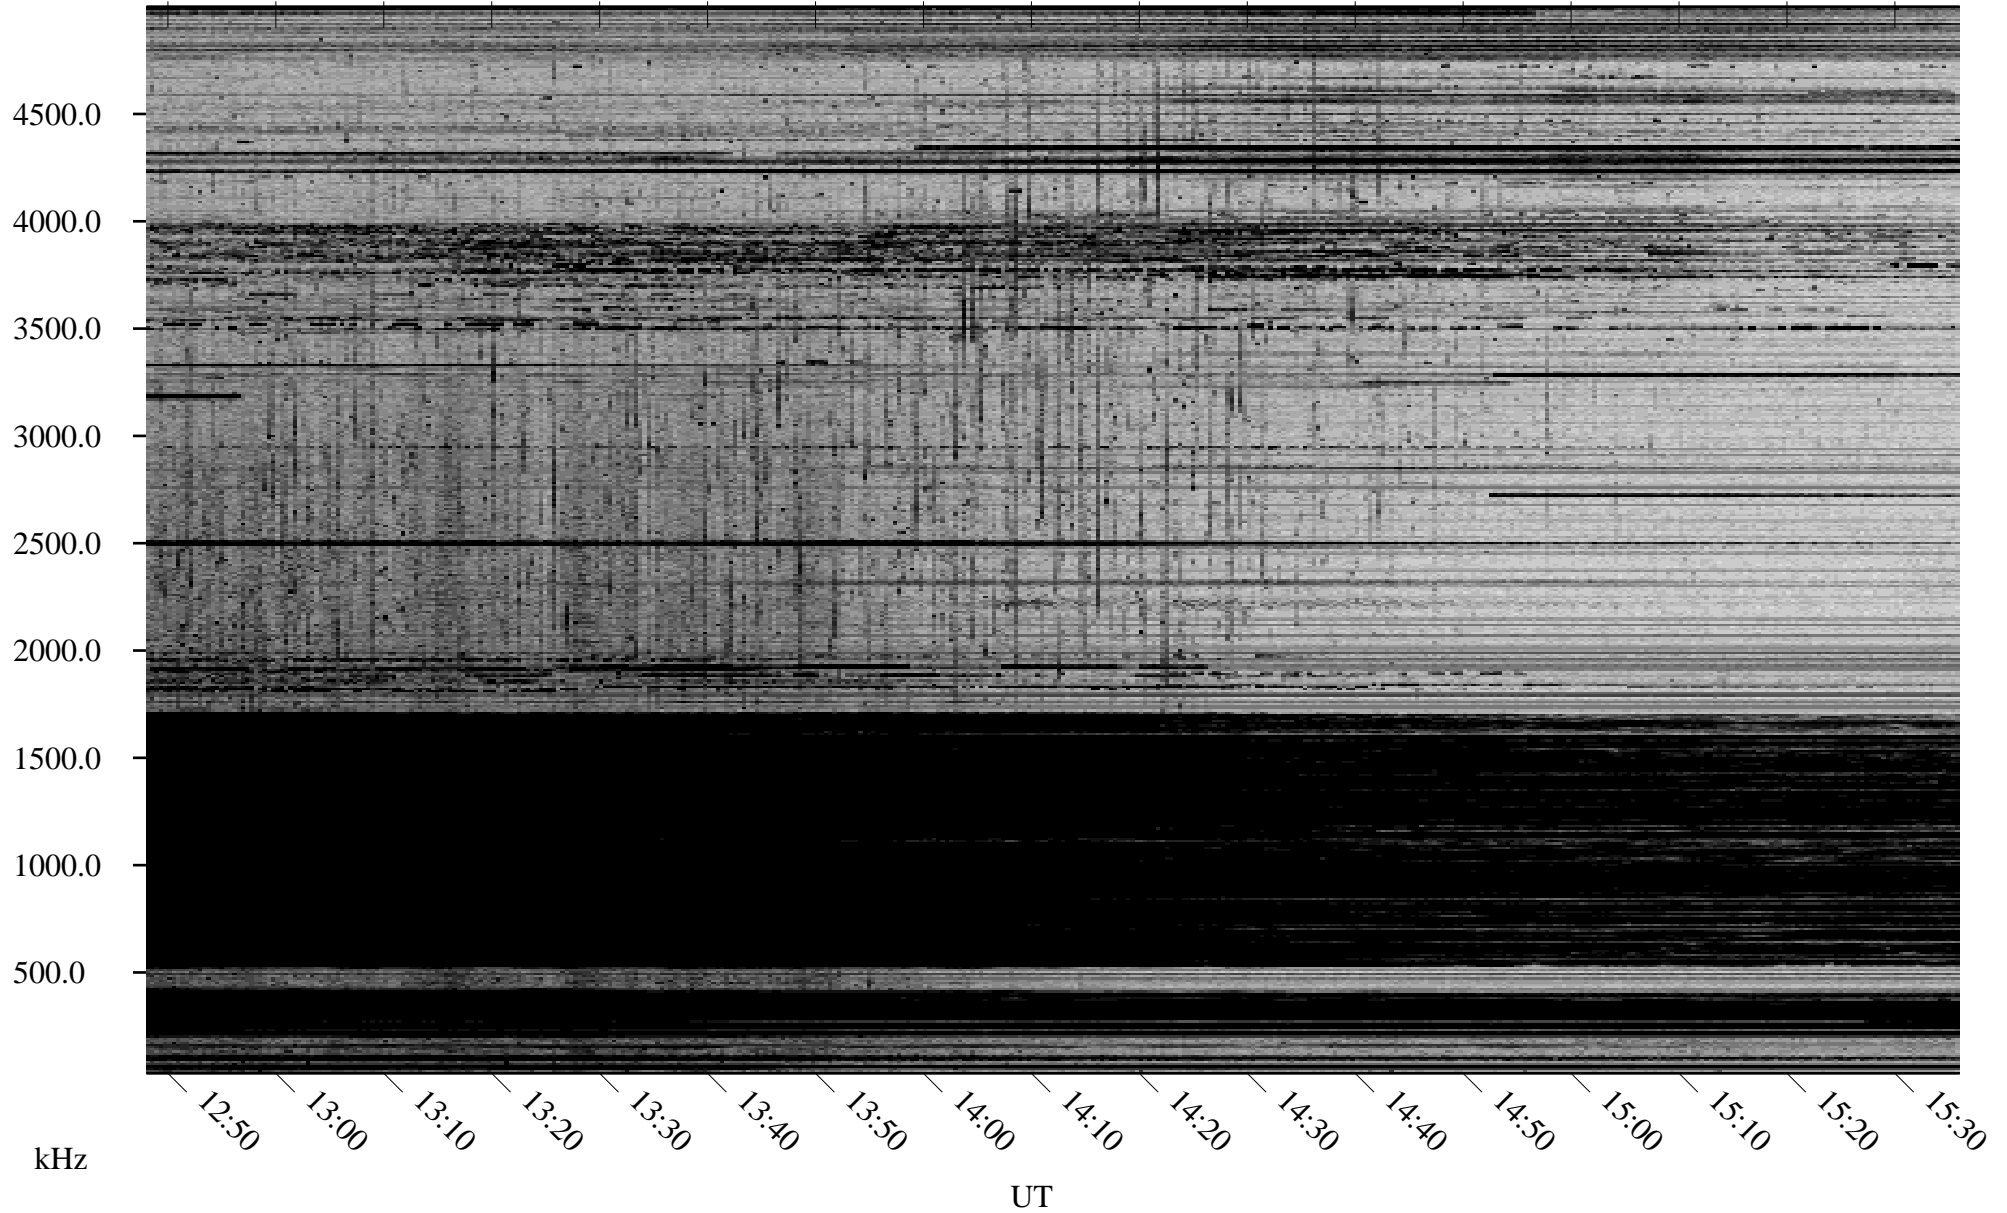

12/20/2008 Churchill, Manitoba

Linear Scale Black = 161 White = 15

ch083551.r00SUm max_12

Page 1

12/20/2008 Churchill, Manitoba

Linear Scale Black = 161 White = 15

ch083551.r00SUm max_12

Page 2

12/21/2008 Churchill, Manitoba

Linear Scale Black = 161 White = 15

ch083551.r00SUm max_12

Page 3

12/21/2008 Churchill, Manitoba

Linear Scale Black = 161 White = 15

ch083551.r00SUm max_12

Page 4

12/21/2008 Churchill, Manitoba

Linear Scale Black = 161 White = 15

ch083551.r00SUm max_12

Page 5

12/21/2008 Churchill, Manitoba

Linear Scale Black = 161 White = 15

ch083551.r00SUm max_12

Page 6

12/21/2008 Churchill, Manitoba

Linear Scale Black = 161 White = 15

ch08355l.r00SUm max_12

Page 7

12/21/2008 Churchill, Manitoba

Linear Scale Black = 161 White = 15

ch083551.r00SUm max_12