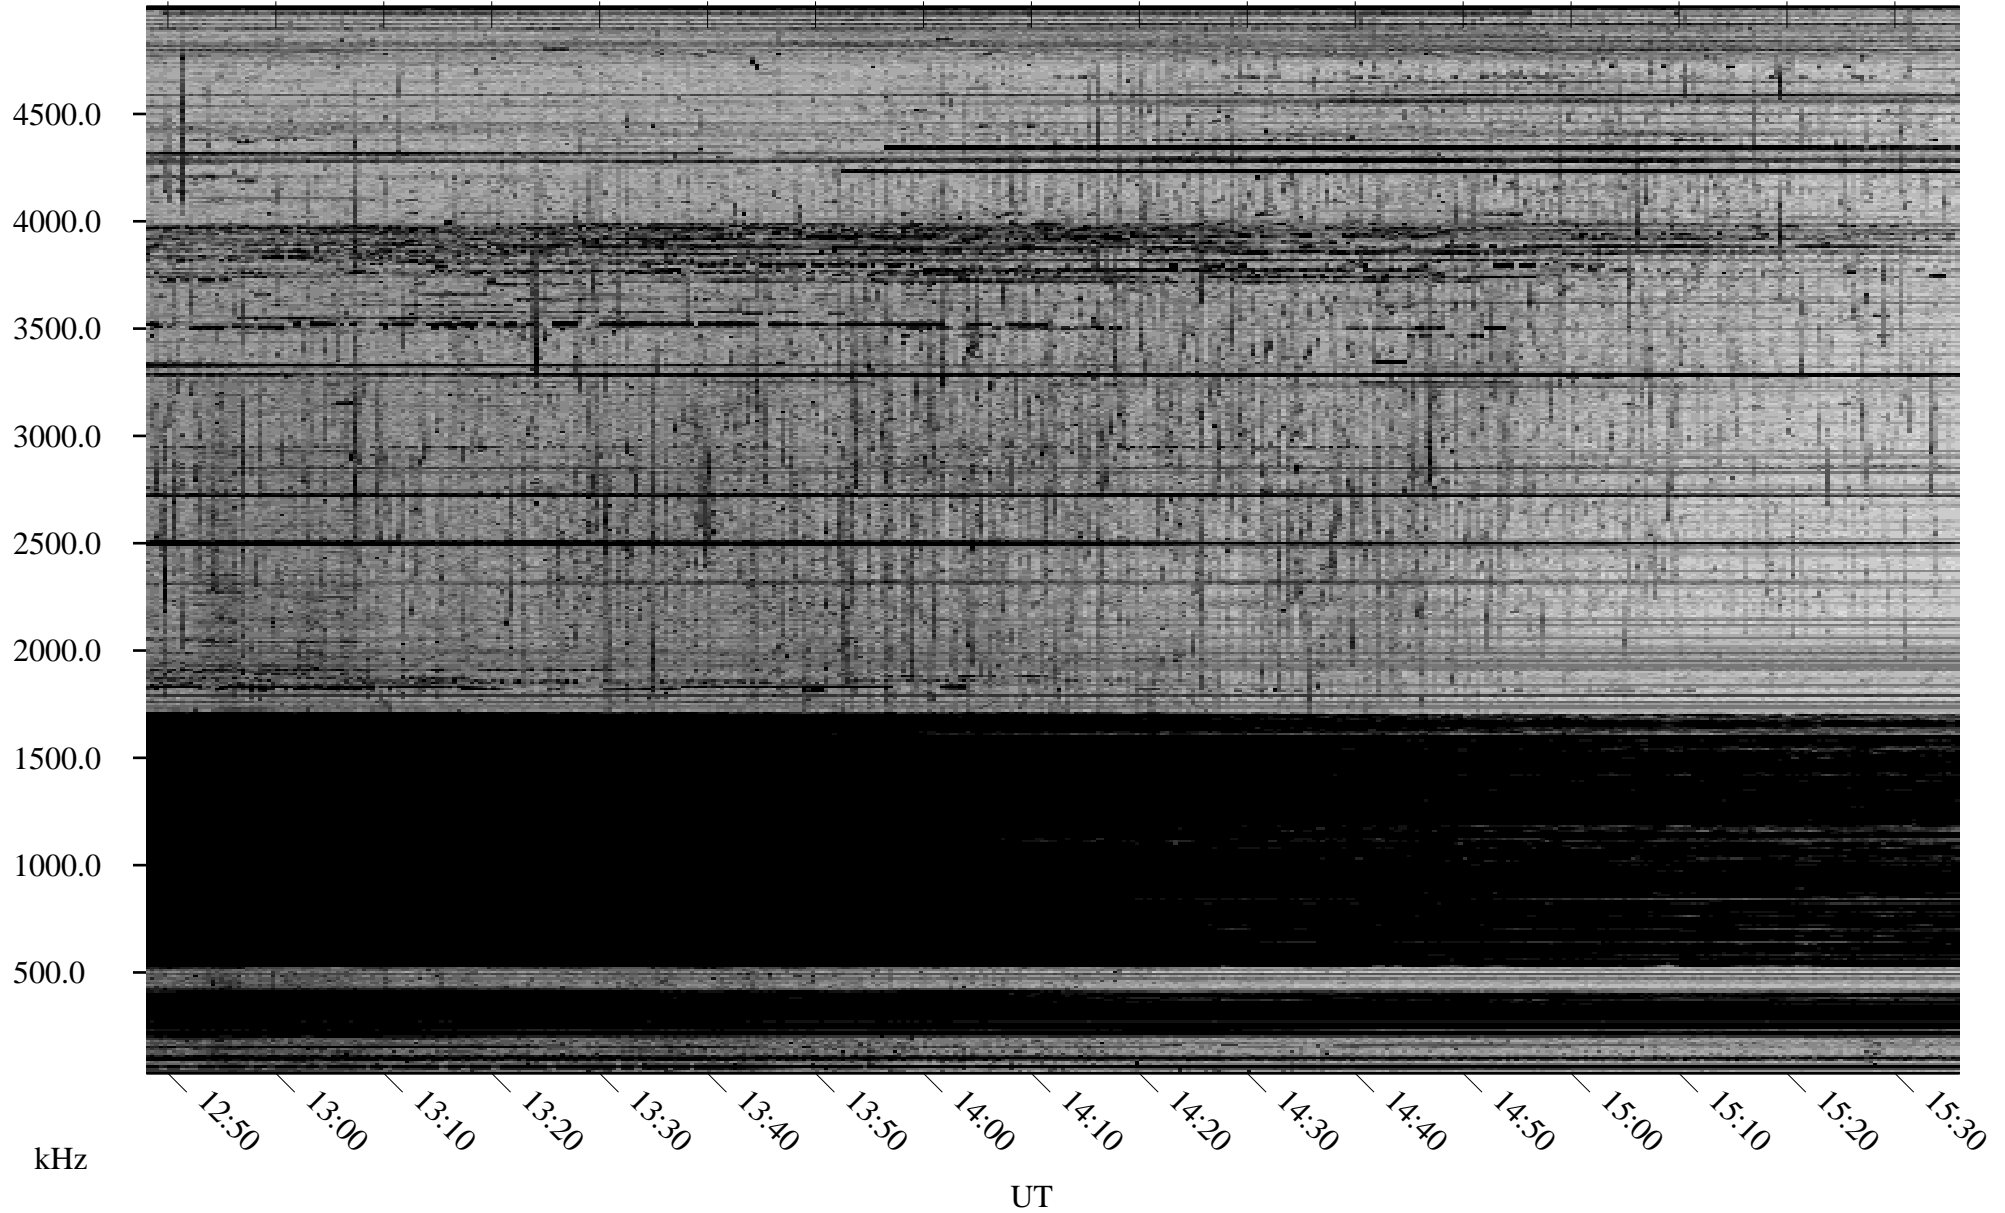

# 12/22/2008 Churchill, Manitoba

Linear Scale    Black = 161    White = 15

ch08356l.r00SUm max\_12

Page 6

# 12/22/2008 Churchill, Manitoba

Linear Scale    Black = 161    White = 15

ch08356l.r00SUm max\_12

Page 7

# 12/22/2008 Churchill, Manitoba

Linear Scale    Black = 161    White = 15

ch08356l.r00SUm max\_12