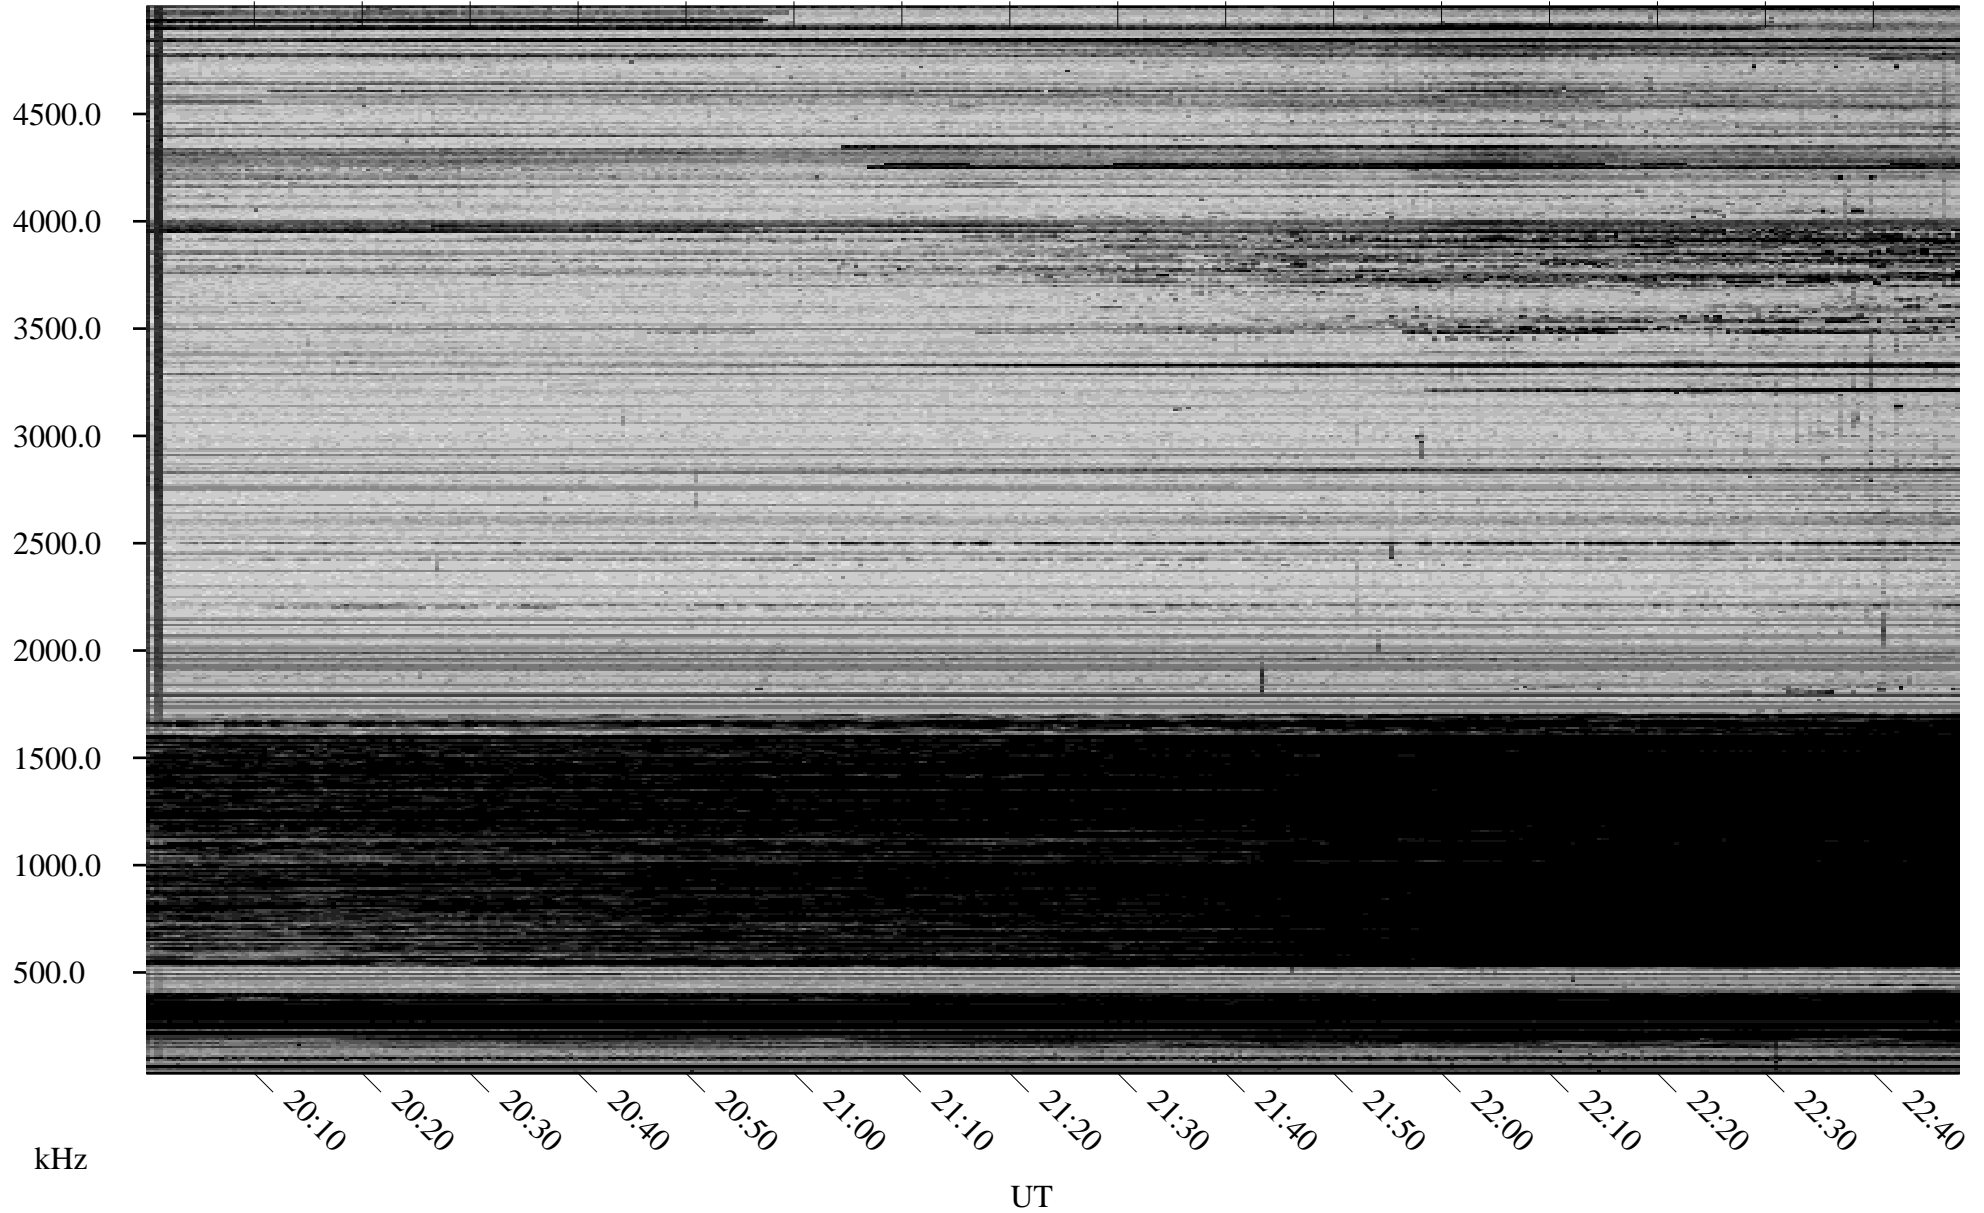

# 12/21/2008 Churchill, Manitoba

Linear Scale    Black = 161    White = 15

ch08356l.r00SUm max\_12

Page 1

# 12/21/2008 Churchill, Manitoba

Linear Scale    Black = 161    White = 15

ch08356l.r00SUm max\_12

Page 2

# 12/22/2008 Churchill, Manitoba

Linear Scale    Black = 161    White = 15

ch08356l.r00SUm max\_12

Page 3

# 12/22/2008 Churchill, Manitoba

Linear Scale    Black = 161    White = 15

ch08356l.r00SUm max\_12

Page 4