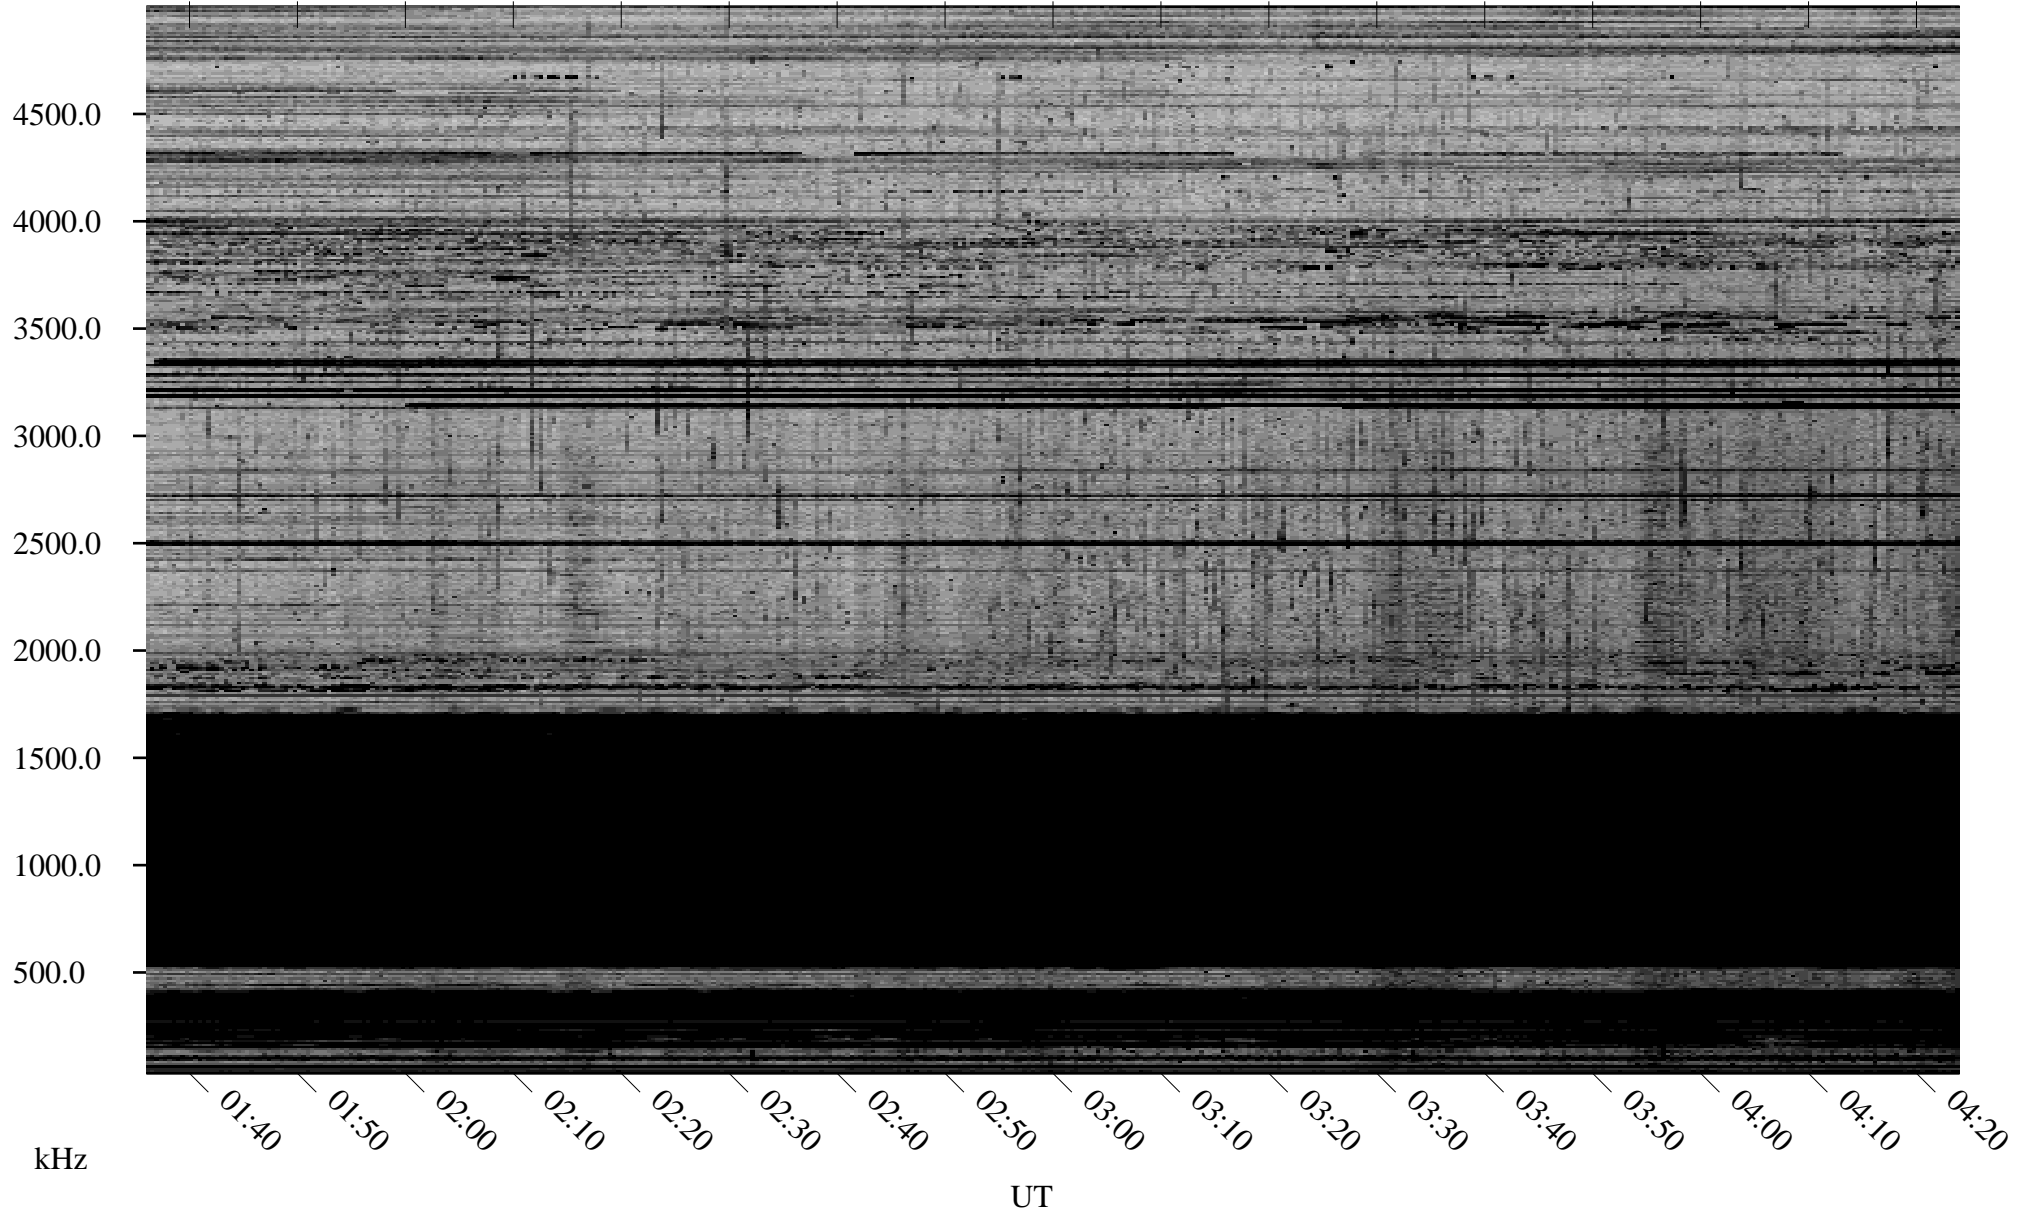

# 12/21/2008 Churchill, Manitoba

Linear Scale    Black = 161    White = 15

ch08356l.r00SUm max\_12

Page 1

# 12/21/2008 Churchill, Manitoba

Linear Scale    Black = 161    White = 15

ch08356l.r00SUm max\_12

Page 2

# 12/22/2008 Churchill, Manitoba

Linear Scale    Black = 161    White = 15

ch08356l.r00SUm max\_12

Page 3

# 12/22/2008 Churchill, Manitoba

Linear Scale    Black = 161    White = 15

ch08356l.r00SUm max\_12

Page 4