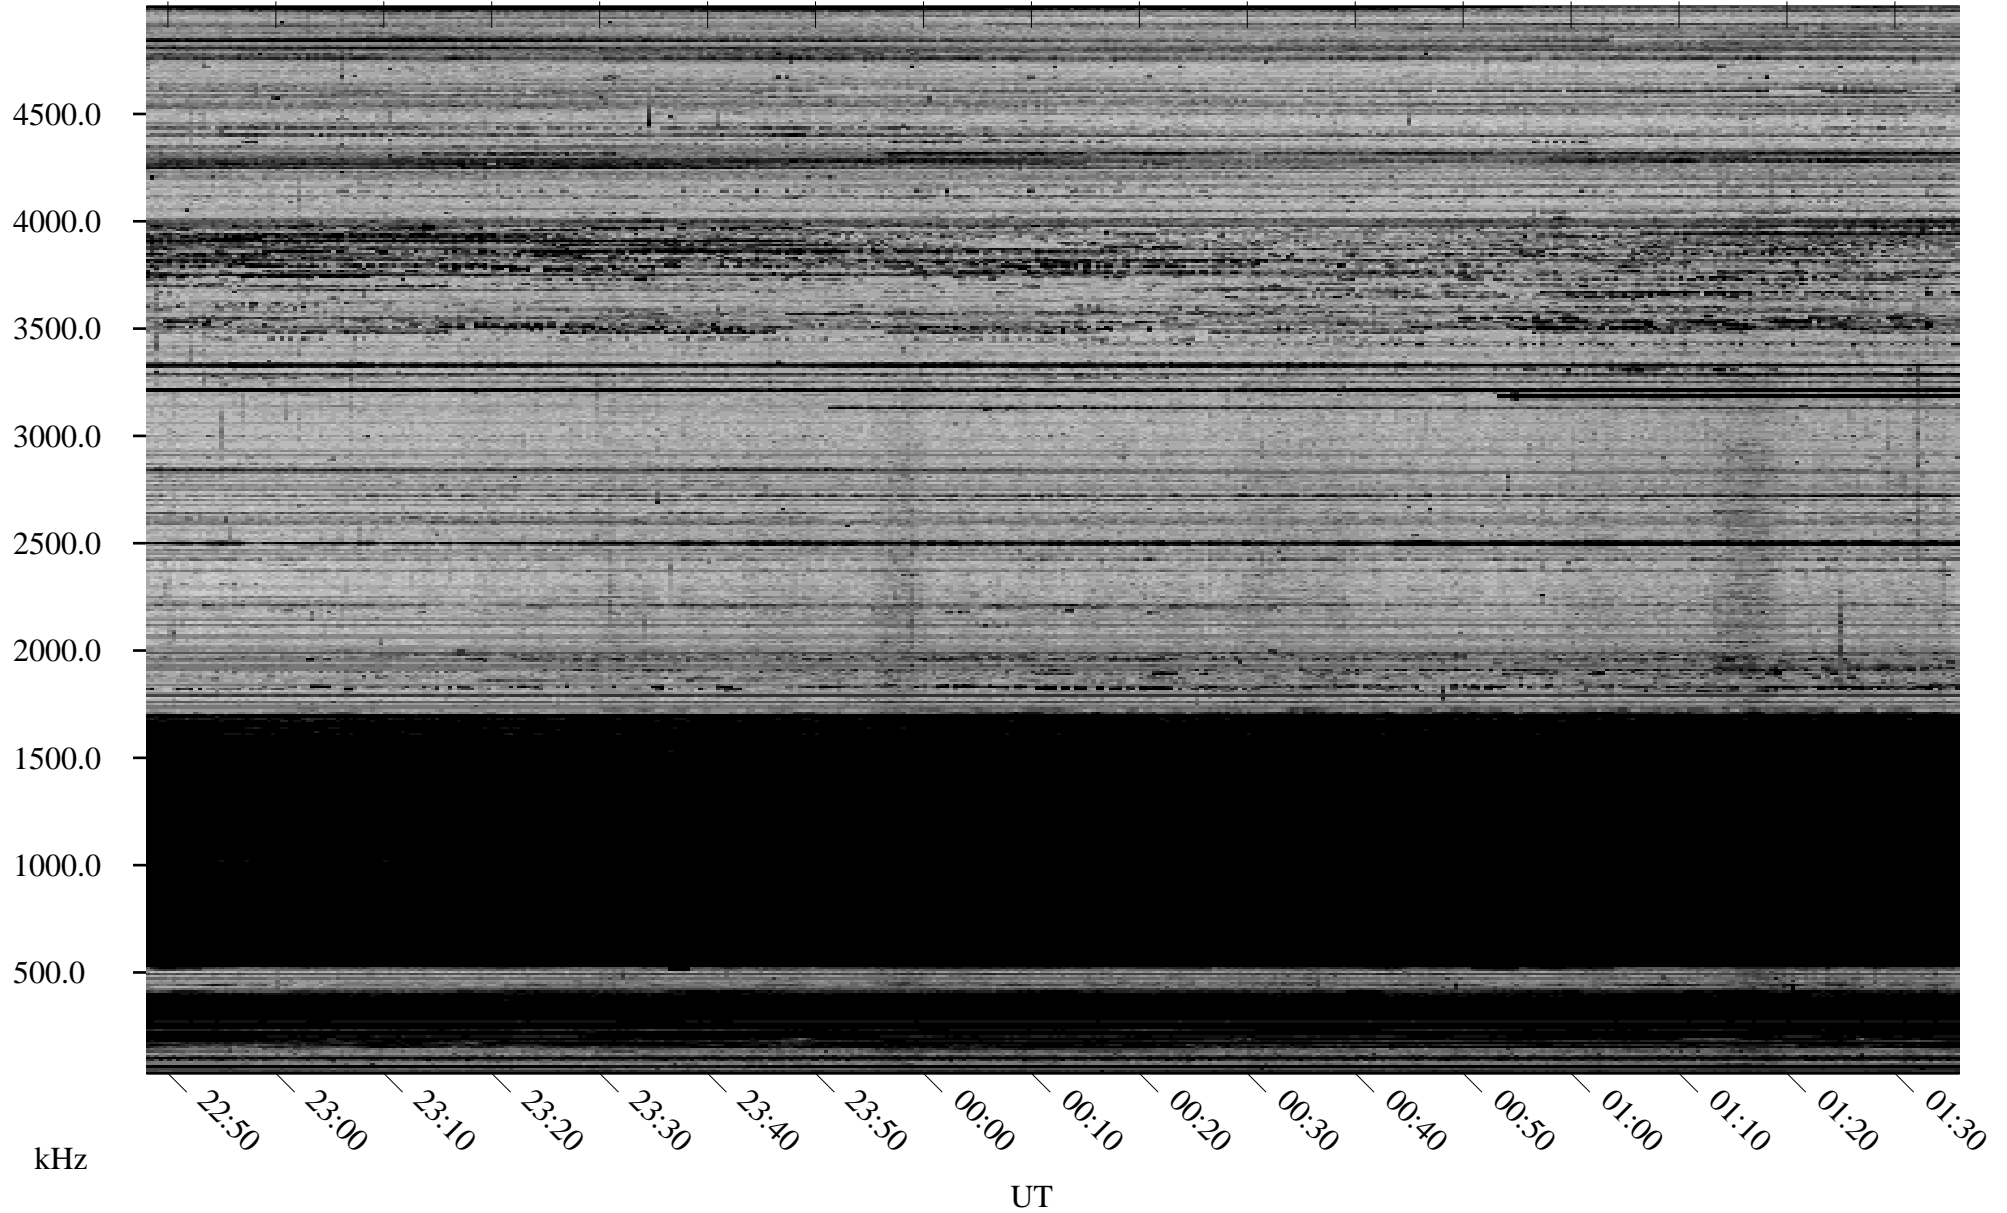

# 12/21/2008 Churchill, Manitoba

Linear Scale    Black = 161    White = 15

ch08356l.r00SUm max\_12

Page 1

# 12/21/2008 Churchill, Manitoba

Linear Scale    Black = 161    White = 15

ch08356l.r00SUm max\_12

Page 2

# 12/22/2008 Churchill, Manitoba

Linear Scale    Black = 161    White = 15

ch08356l.r00SUm max\_12

Page 3

# 12/22/2008 Churchill, Manitoba

Linear Scale    Black = 161    White = 15

ch08356l.r00SUm max\_12

Page 4