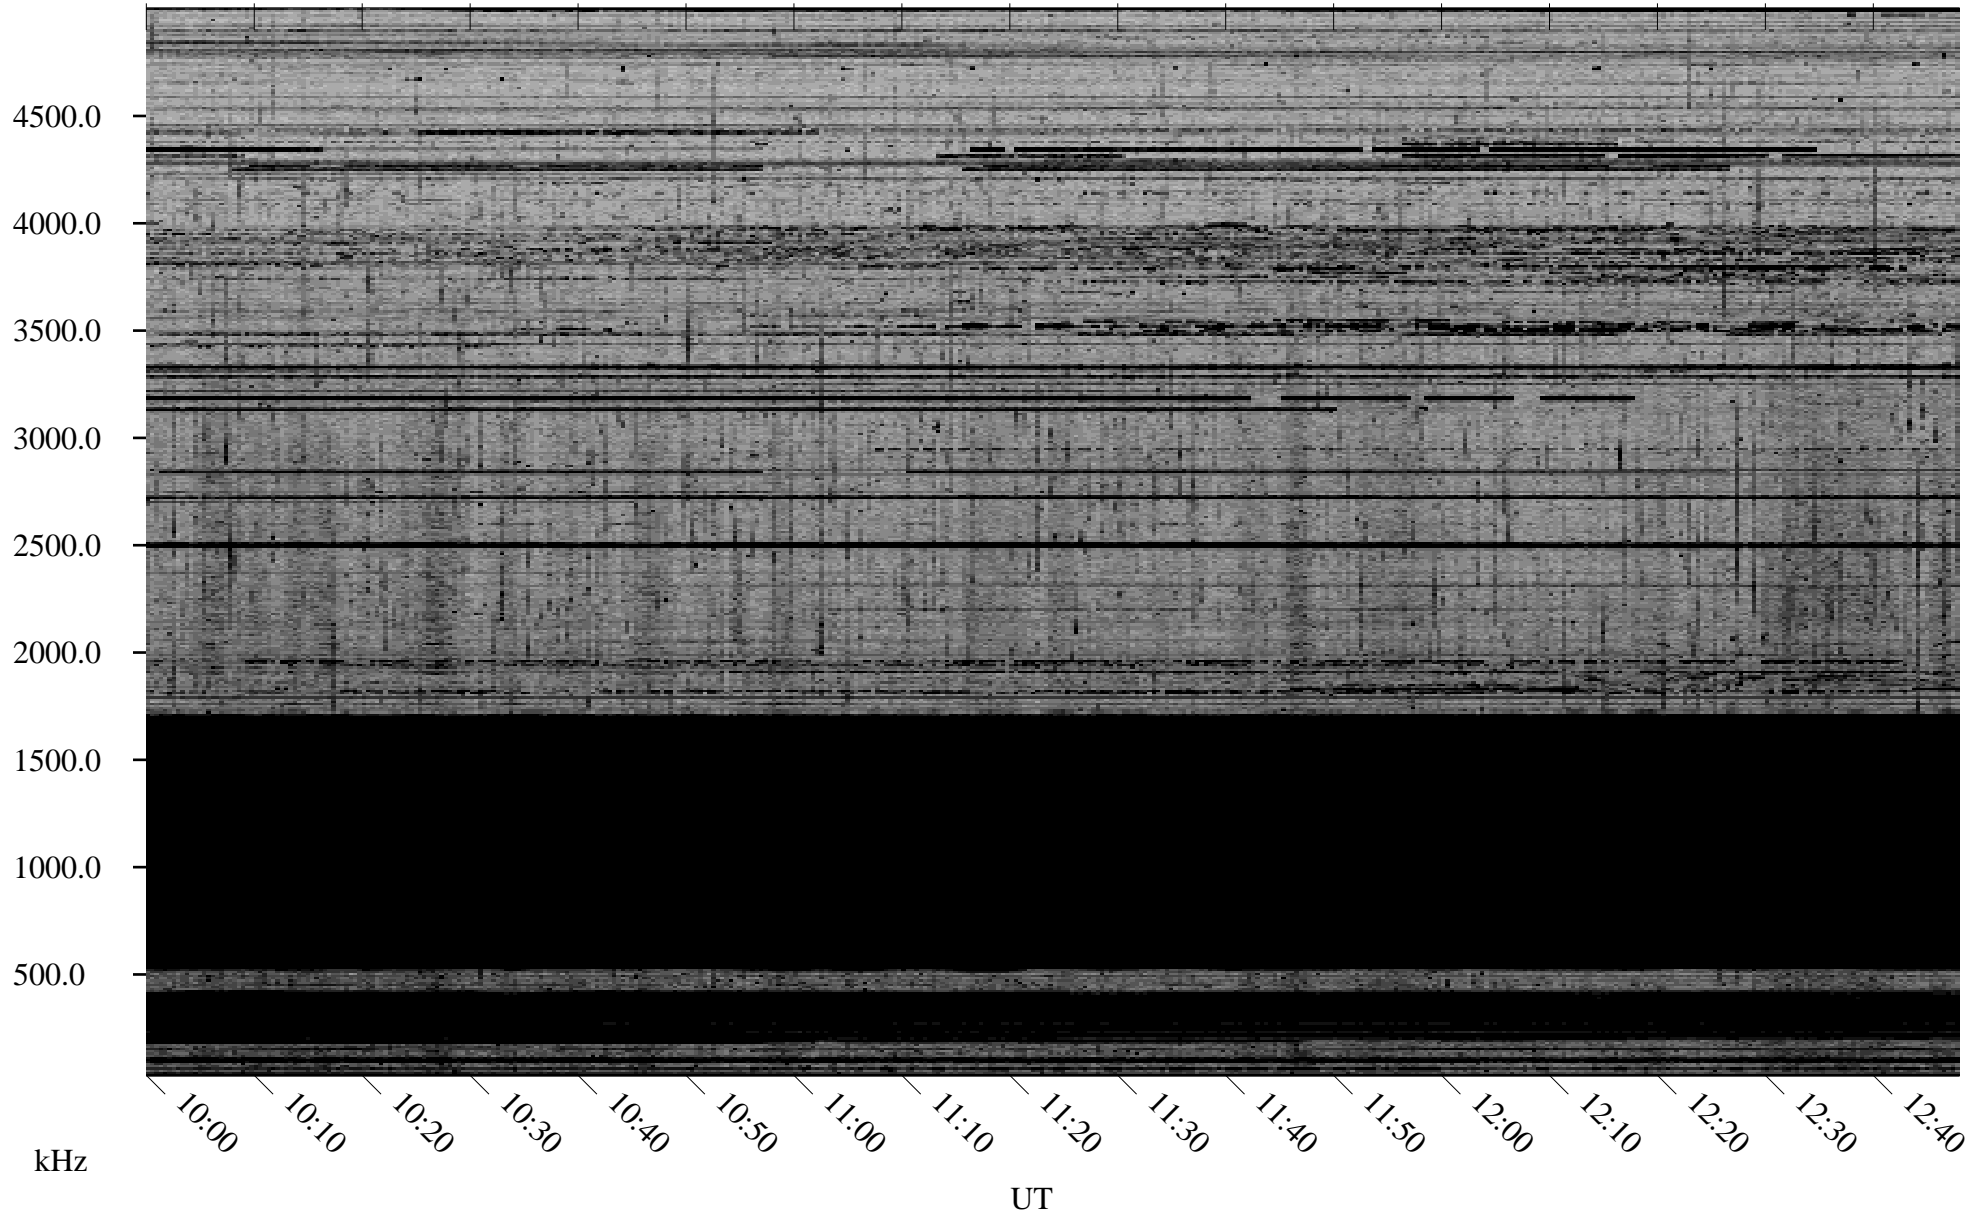

# 12/22/2008 Churchill, Manitoba

Linear Scale    Black = 161    White = 15

ch08356l.r00SUm max\_12

Page 5

# 12/22/2008 Churchill, Manitoba

Linear Scale    Black = 161    White = 15

ch08356l.r00SUm max\_12

Page 6