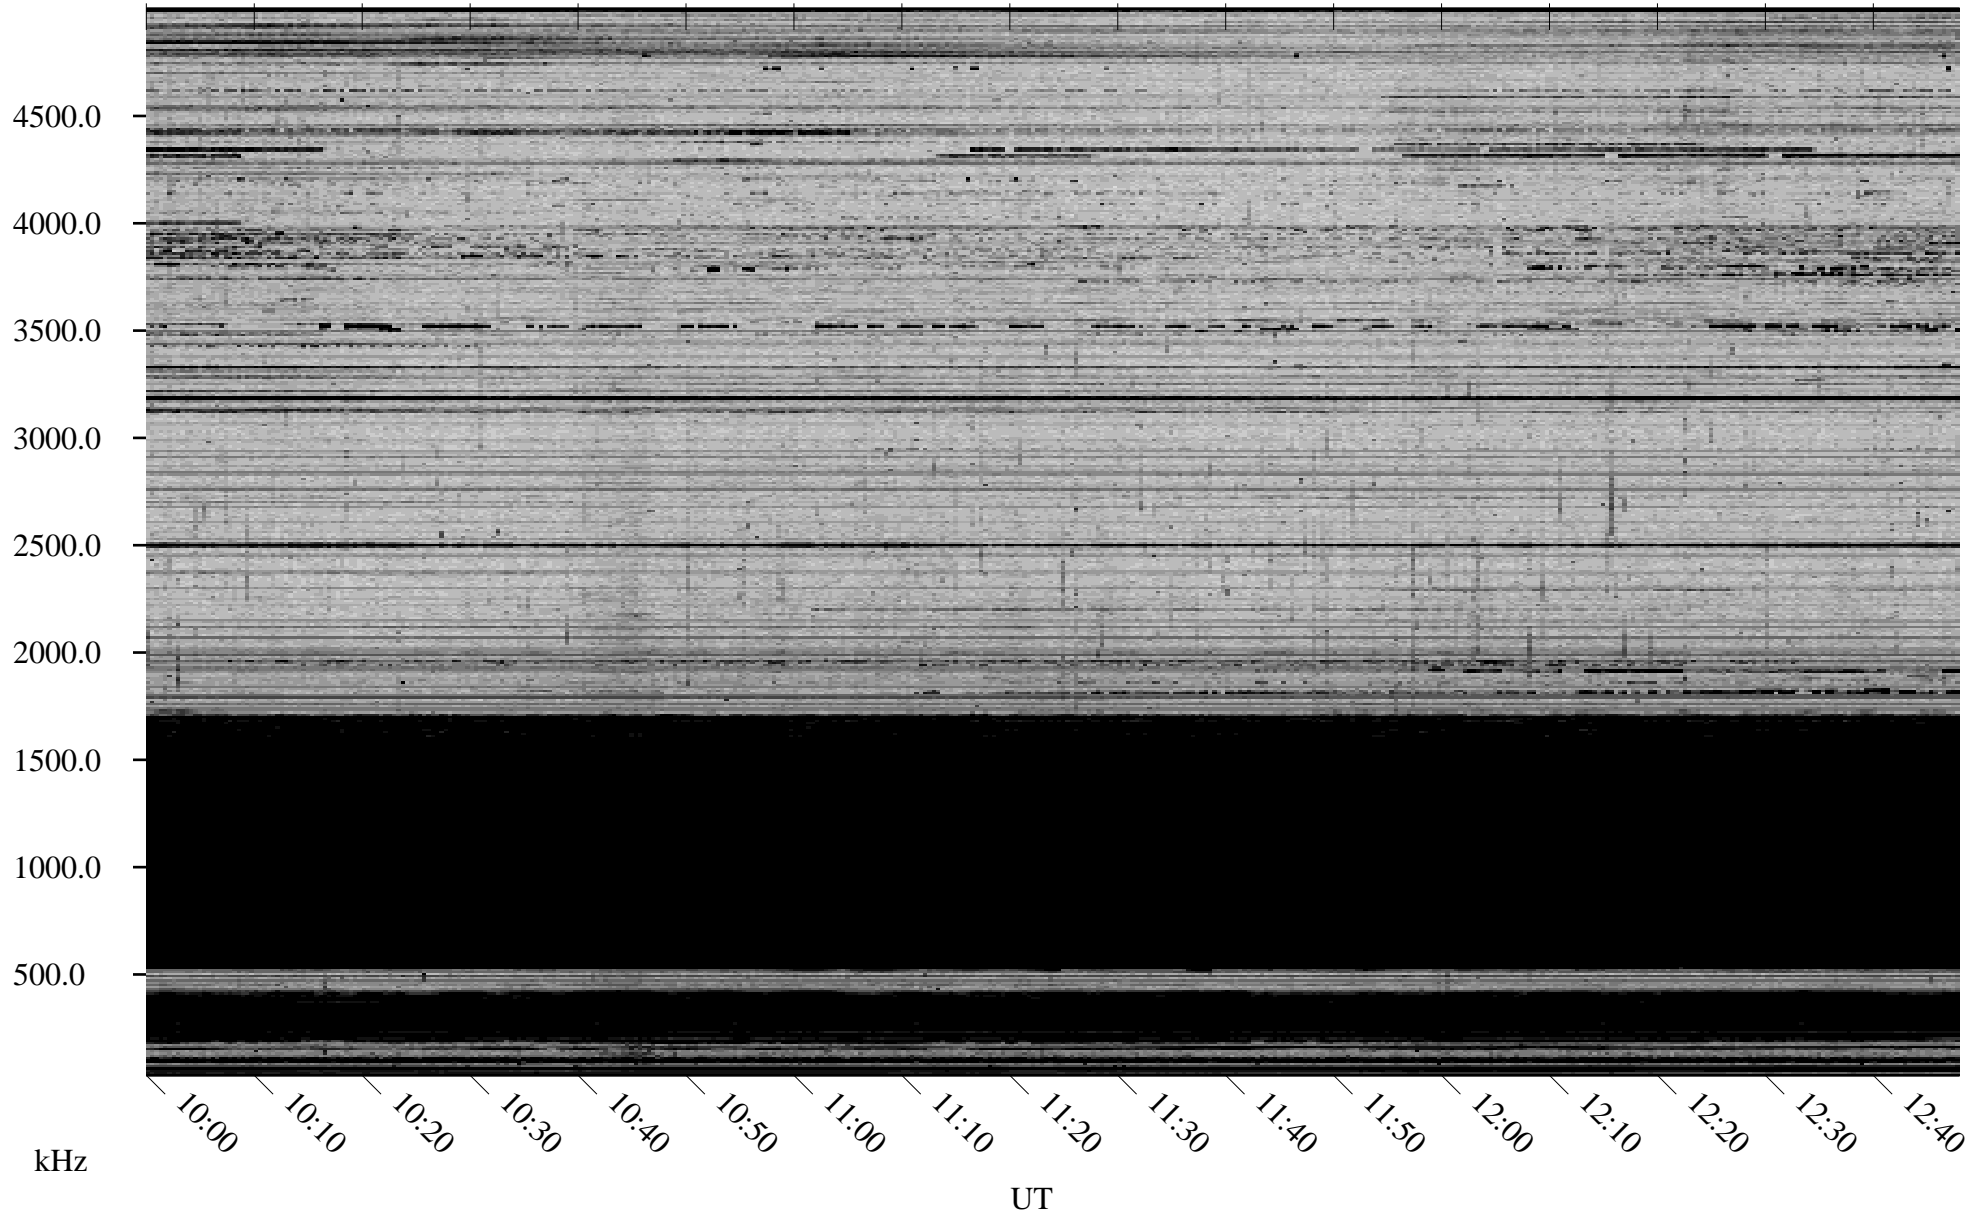

12/23/2008 Churchill, Manitoba

Linear Scale Black = 161 White = 15

ch08357l.r00SUm max_12

Page 3

12/23/2008 Churchill, Manitoba

Linear Scale Black = 161 White = 15

ch08357l.r00SUm max_12

Page 4

12/23/2008 Churchill, Manitoba

Linear Scale Black = 161 White = 15

ch08357l.r00SUm max_12

Page 5

12/23/2008 Churchill, Manitoba

Linear Scale Black = 161 White = 15

ch08357l.r00SUm max_12

Page 6

12/23/2008 Churchill, Manitoba

Linear Scale Black = 161 White = 15

ch08357l.r00SUm max_12

Page 7

12/23/2008 Churchill, Manitoba

Linear Scale Black = 161 White = 15

ch08357l.r00SUm max_12

Page 8