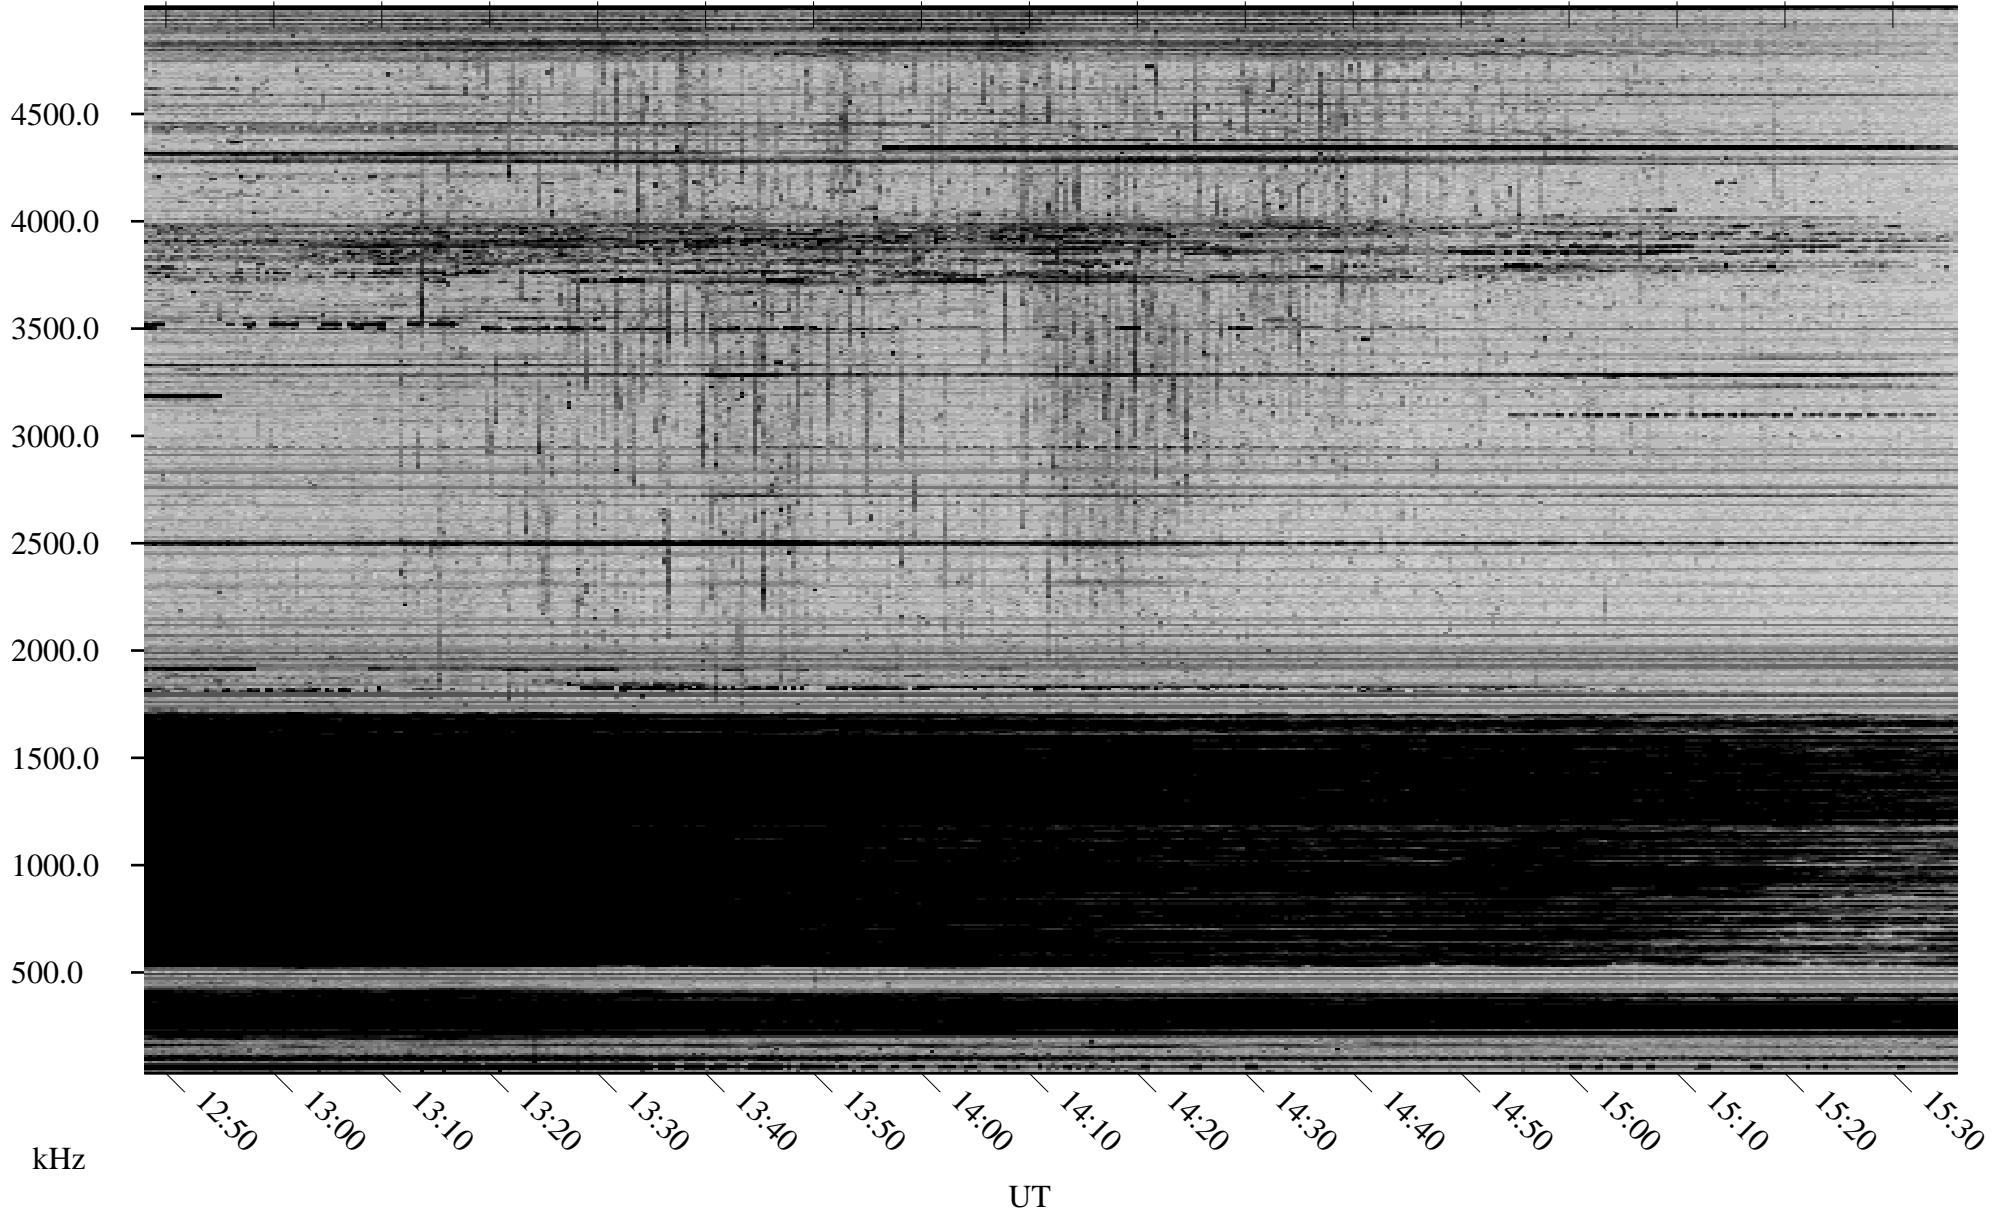

12/23/2008 Churchill, Manitoba

Linear Scale Black = 161 White = 15

ch08357l.r00SUm max_12

Page 3

12/23/2008 Churchill, Manitoba

Linear Scale Black = 161 White = 15

ch08357l.r00SUm max_12

Page 4

12/23/2008 Churchill, Manitoba

Linear Scale Black = 161 White = 15

ch08357l.r00SUm max_12

Page 5

12/23/2008 Churchill, Manitoba

Linear Scale Black = 161 White = 15

ch08357l.r00SUm max_12

Page 6

12/23/2008 Churchill, Manitoba

Linear Scale Black = 161 White = 15

ch08357l.r00SUm max_12

Page 7

12/23/2008 Churchill, Manitoba

Linear Scale Black = 161 White = 15

ch08357l.r00SUm max_12

Page 8