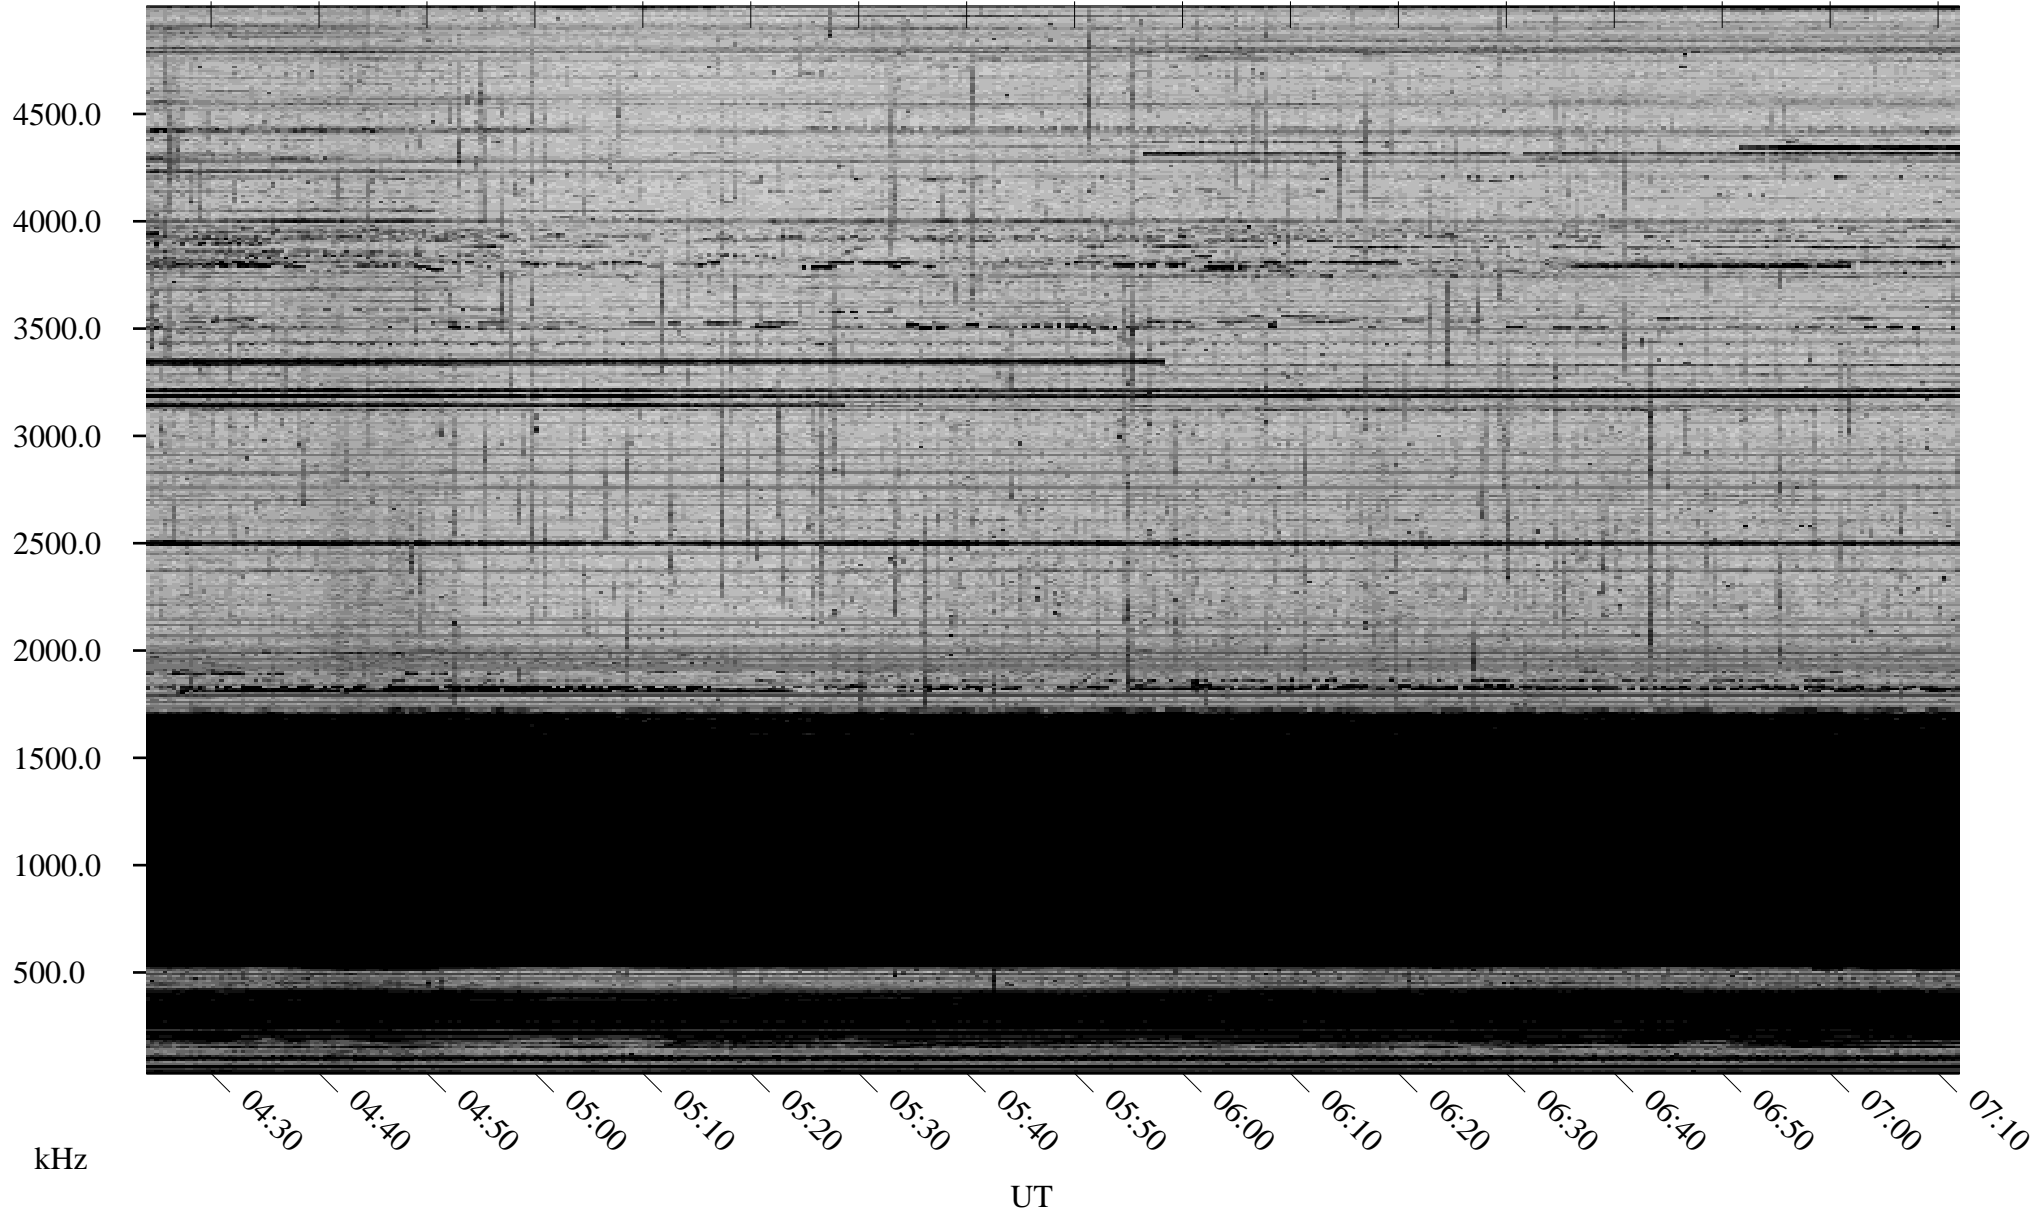

12/22/2008 Churchill, Manitoba

Linear Scale Black = 161 White = 15

ch08357l.r00SUm max_12

Page 1

12/22/2008 Churchill, Manitoba

Linear Scale Black = 161 White = 15

ch08357l.r00SUm max_12

Page 2

12/23/2008 Churchill, Manitoba

Linear Scale Black = 161 White = 15

ch08357l.r00SUm max_12

Page 3

12/23/2008 Churchill, Manitoba

Linear Scale Black = 161 White = 15

ch08357l.r00SUm max_12

Page 4

12/23/2008 Churchill, Manitoba

Linear Scale Black = 161 White = 15

ch08357l.r00SUm max_12

Page 5

12/23/2008 Churchill, Manitoba

Linear Scale Black = 161 White = 15

ch08357l.r00SUm max_12

Page 6

12/23/2008 Churchill, Manitoba

Linear Scale Black = 161 White = 15

ch08357l.r00SUm max_12

Page 7

12/23/2008 Churchill, Manitoba

Linear Scale Black = 161 White = 15

ch08357l.r00SUm max_12

Page 8