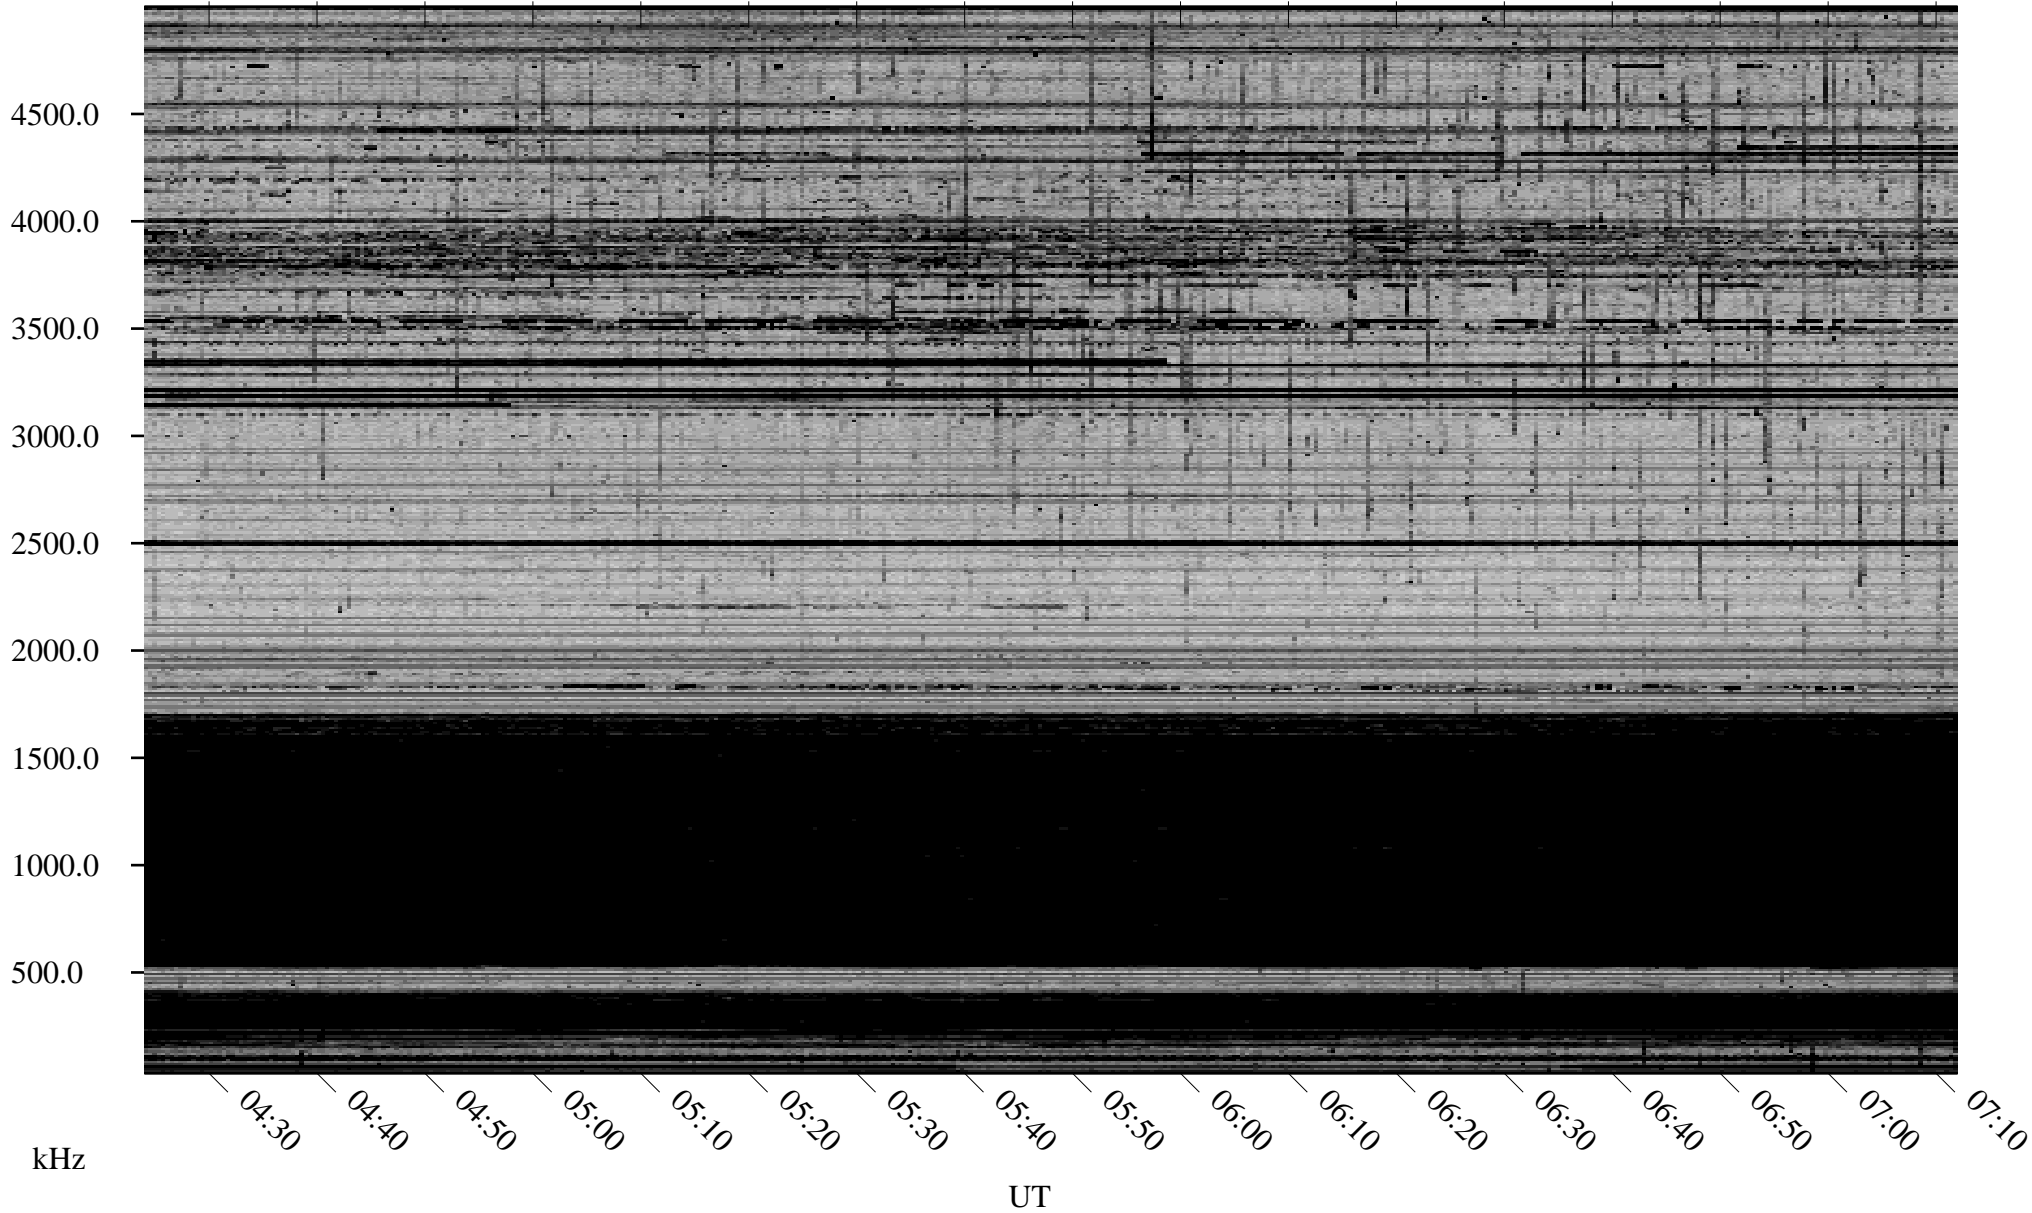

12/23/2008 Churchill, Manitoba

Linear Scale Black = 161 White = 15

ch08358l.r00SUm max_12

Page 1

12/23/2008 Churchill, Manitoba

Linear Scale Black = 161 White = 15

ch08358l.r00SUm max_12

Page 2

12/24/2008 Churchill, Manitoba

Linear Scale Black = 161 White = 15

ch08358l.r00SUm max_12

Page 3

12/24/2008 Churchill, Manitoba

Linear Scale Black = 161 White = 15

ch08358l.r00SUm max_12

Page 4

12/24/2008 Churchill, Manitoba

Linear Scale Black = 161 White = 15

ch08358l.r00SUm max_12

Page 5

12/24/2008 Churchill, Manitoba

Linear Scale Black = 161 White = 15

ch08358l.r00SUm max_12

Page 6

12/24/2008 Churchill, Manitoba

Linear Scale Black = 161 White = 15

ch08358l.r00SUm max_12

Page 7

12/24/2008 Churchill, Manitoba

Linear Scale Black = 161 White = 15

ch08358l.r00SUm max_12

Page 8