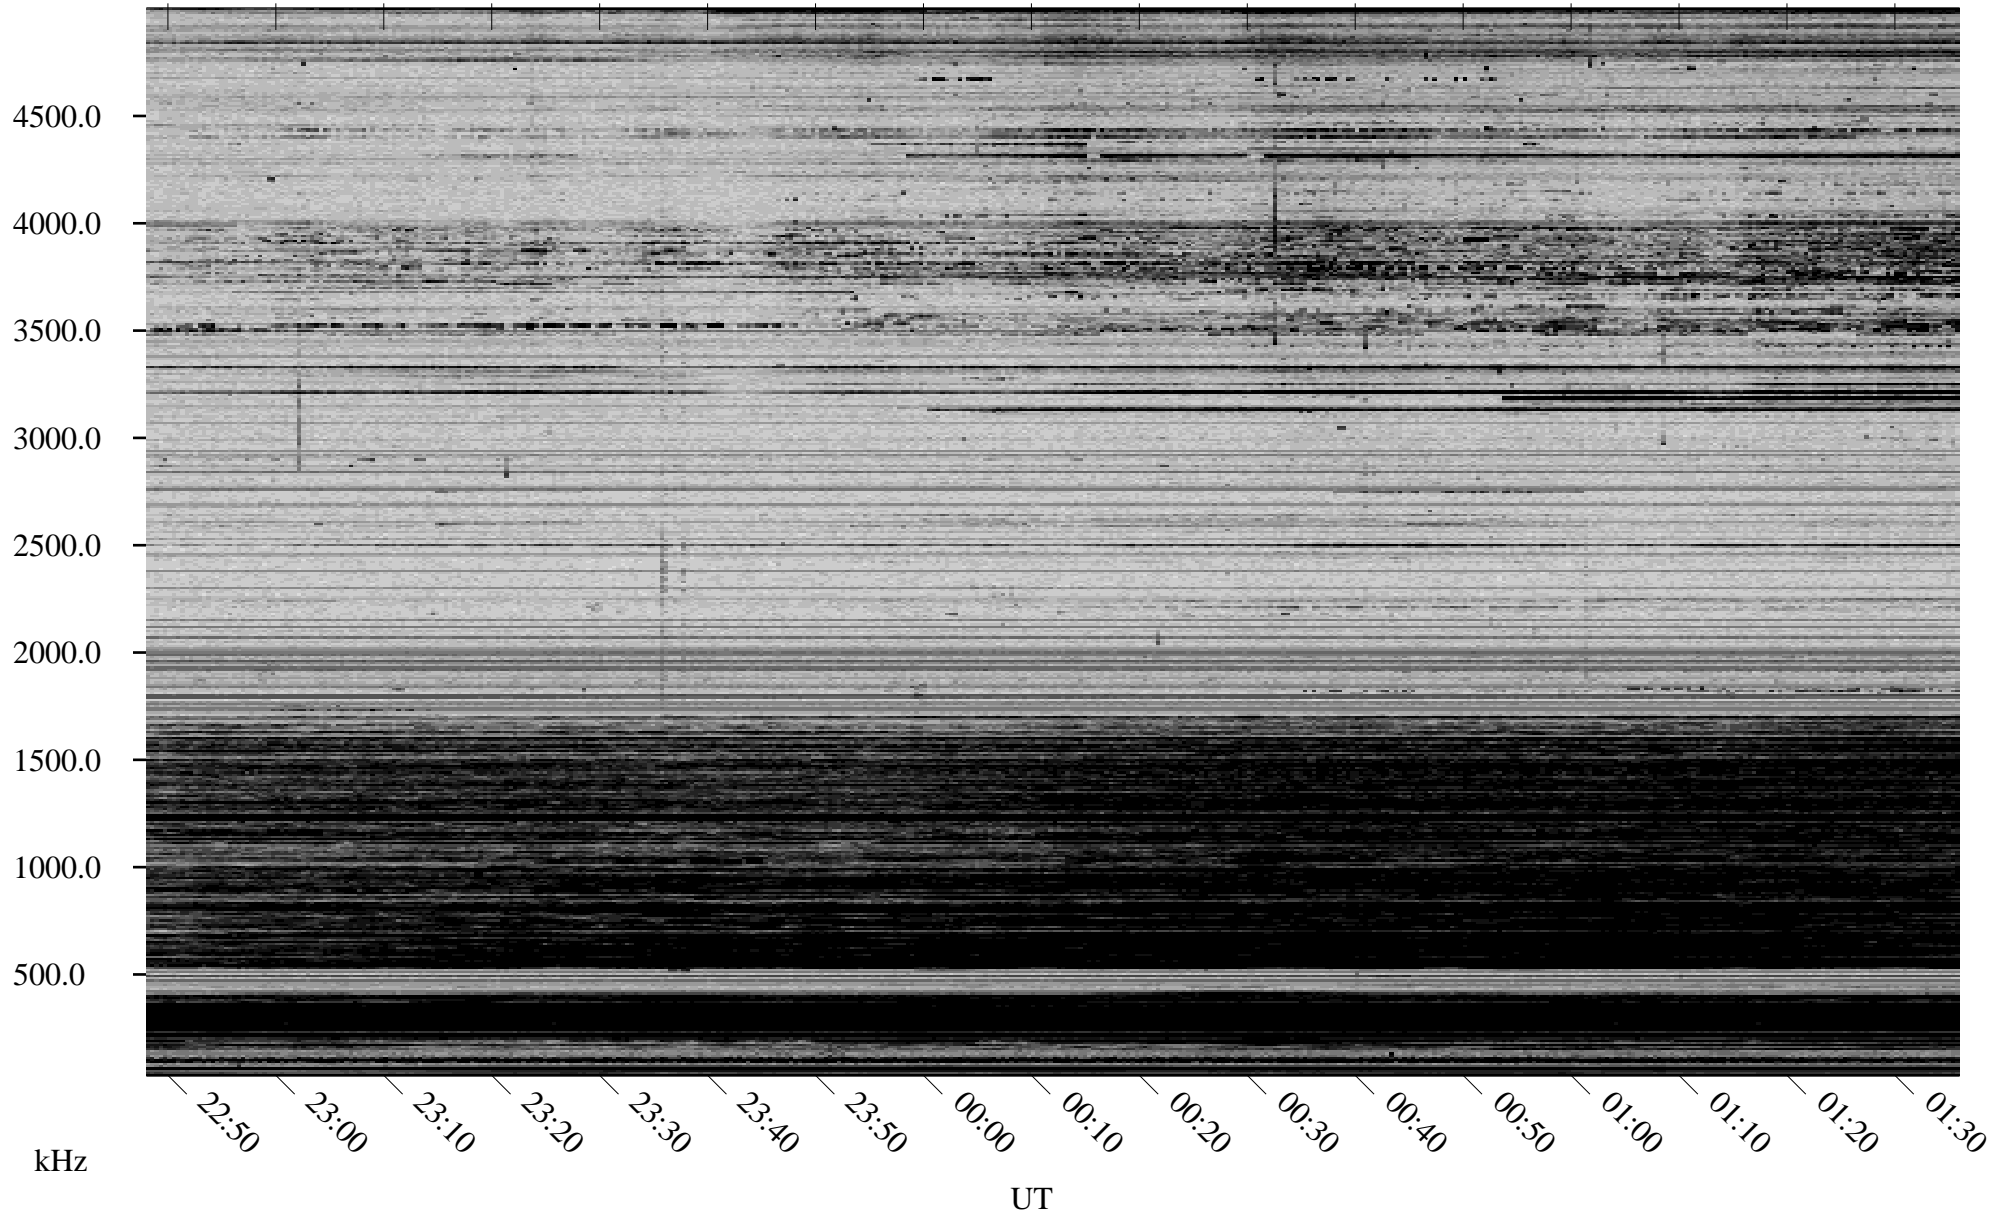

12/23/2008 Churchill, Manitoba

Linear Scale Black = 161 White = 15

ch08358l.r00SUm max_12

Page 1

12/23/2008 Churchill, Manitoba

Linear Scale Black = 161 White = 15

ch08358l.r00SUm max_12

Page 2

12/24/2008 Churchill, Manitoba

Linear Scale Black = 161 White = 15

ch08358l.r00SUm max_12

Page 3

12/24/2008 Churchill, Manitoba

Linear Scale Black = 161 White = 15

ch08358l.r00SUm max_12

Page 4

12/24/2008 Churchill, Manitoba

Linear Scale Black = 161 White = 15

ch08358l.r00SUm max_12

Page 5

12/24/2008 Churchill, Manitoba

Linear Scale Black = 161 White = 15

ch08358l.r00SUm max_12

Page 6

12/24/2008 Churchill, Manitoba

Linear Scale Black = 161 White = 15

ch08358l.r00SUm max_12

Page 7

12/24/2008 Churchill, Manitoba

Linear Scale Black = 161 White = 15

ch08358l.r00SUm max_12

Page 8