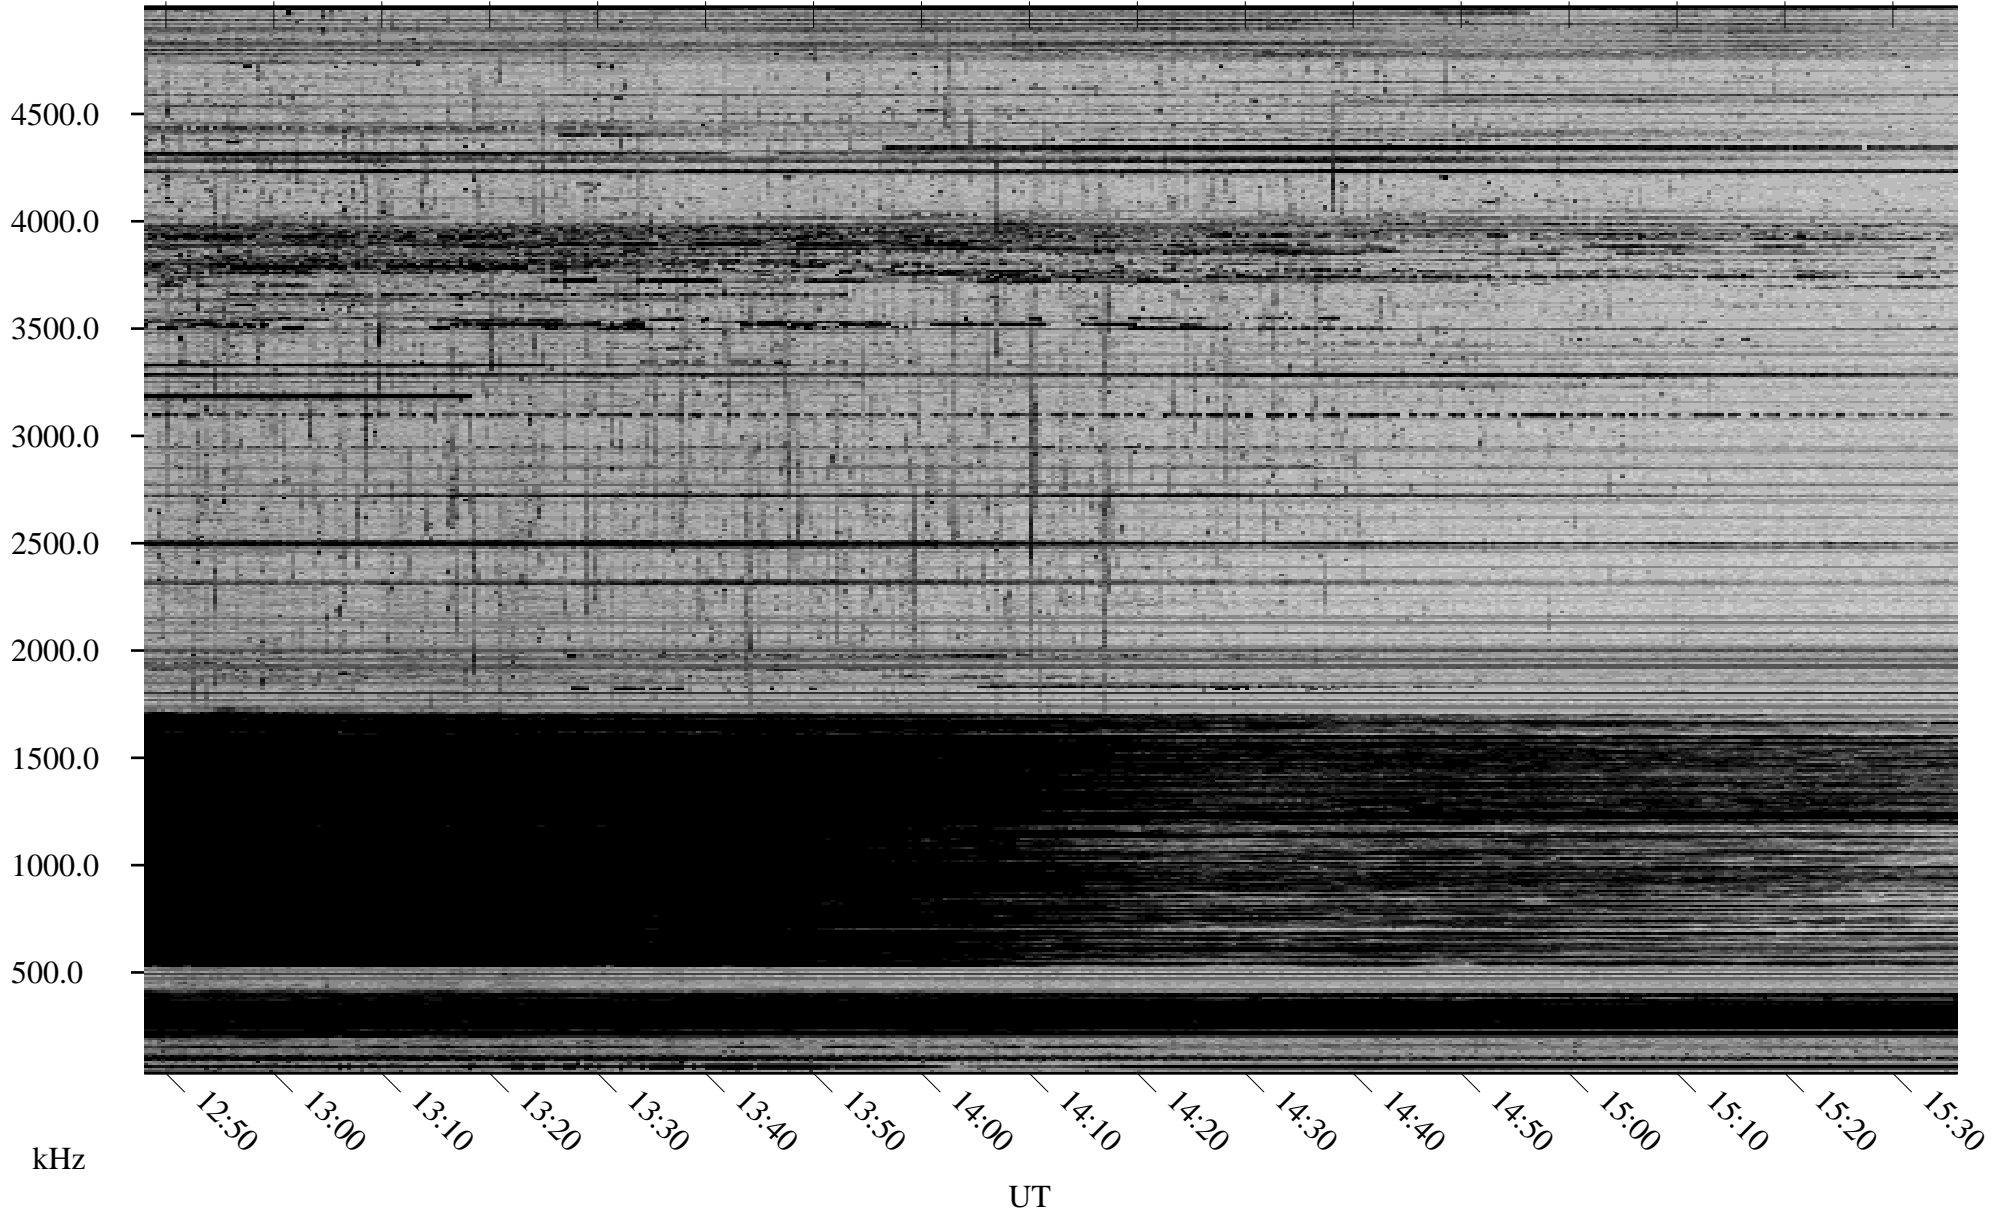

12/23/2008 Churchill, Manitoba

Linear Scale Black = 161 White = 15

ch08358l.r00SUm max_12

Page 1

12/23/2008 Churchill, Manitoba

Linear Scale Black = 161 White = 15

ch08358l.r00SUm max_12

Page 2

12/24/2008 Churchill, Manitoba

Linear Scale Black = 161 White = 15

ch08358l.r00SUm max_12

Page 3

12/24/2008 Churchill, Manitoba

Linear Scale Black = 161 White = 15

ch08358l.r00SUm max_12

Page 4

12/24/2008 Churchill, Manitoba

Linear Scale Black = 161 White = 15

ch08358l.r00SUm max_12

Page 5

12/24/2008 Churchill, Manitoba

Linear Scale Black = 161 White = 15

ch08358l.r00SUm max_12

Page 6

12/24/2008 Churchill, Manitoba

Linear Scale Black = 161 White = 15

ch08358l.r00SUm max_12

Page 7

12/24/2008 Churchill, Manitoba

Linear Scale Black = 161 White = 15

ch08358l.r00SUm max_12

Page 8