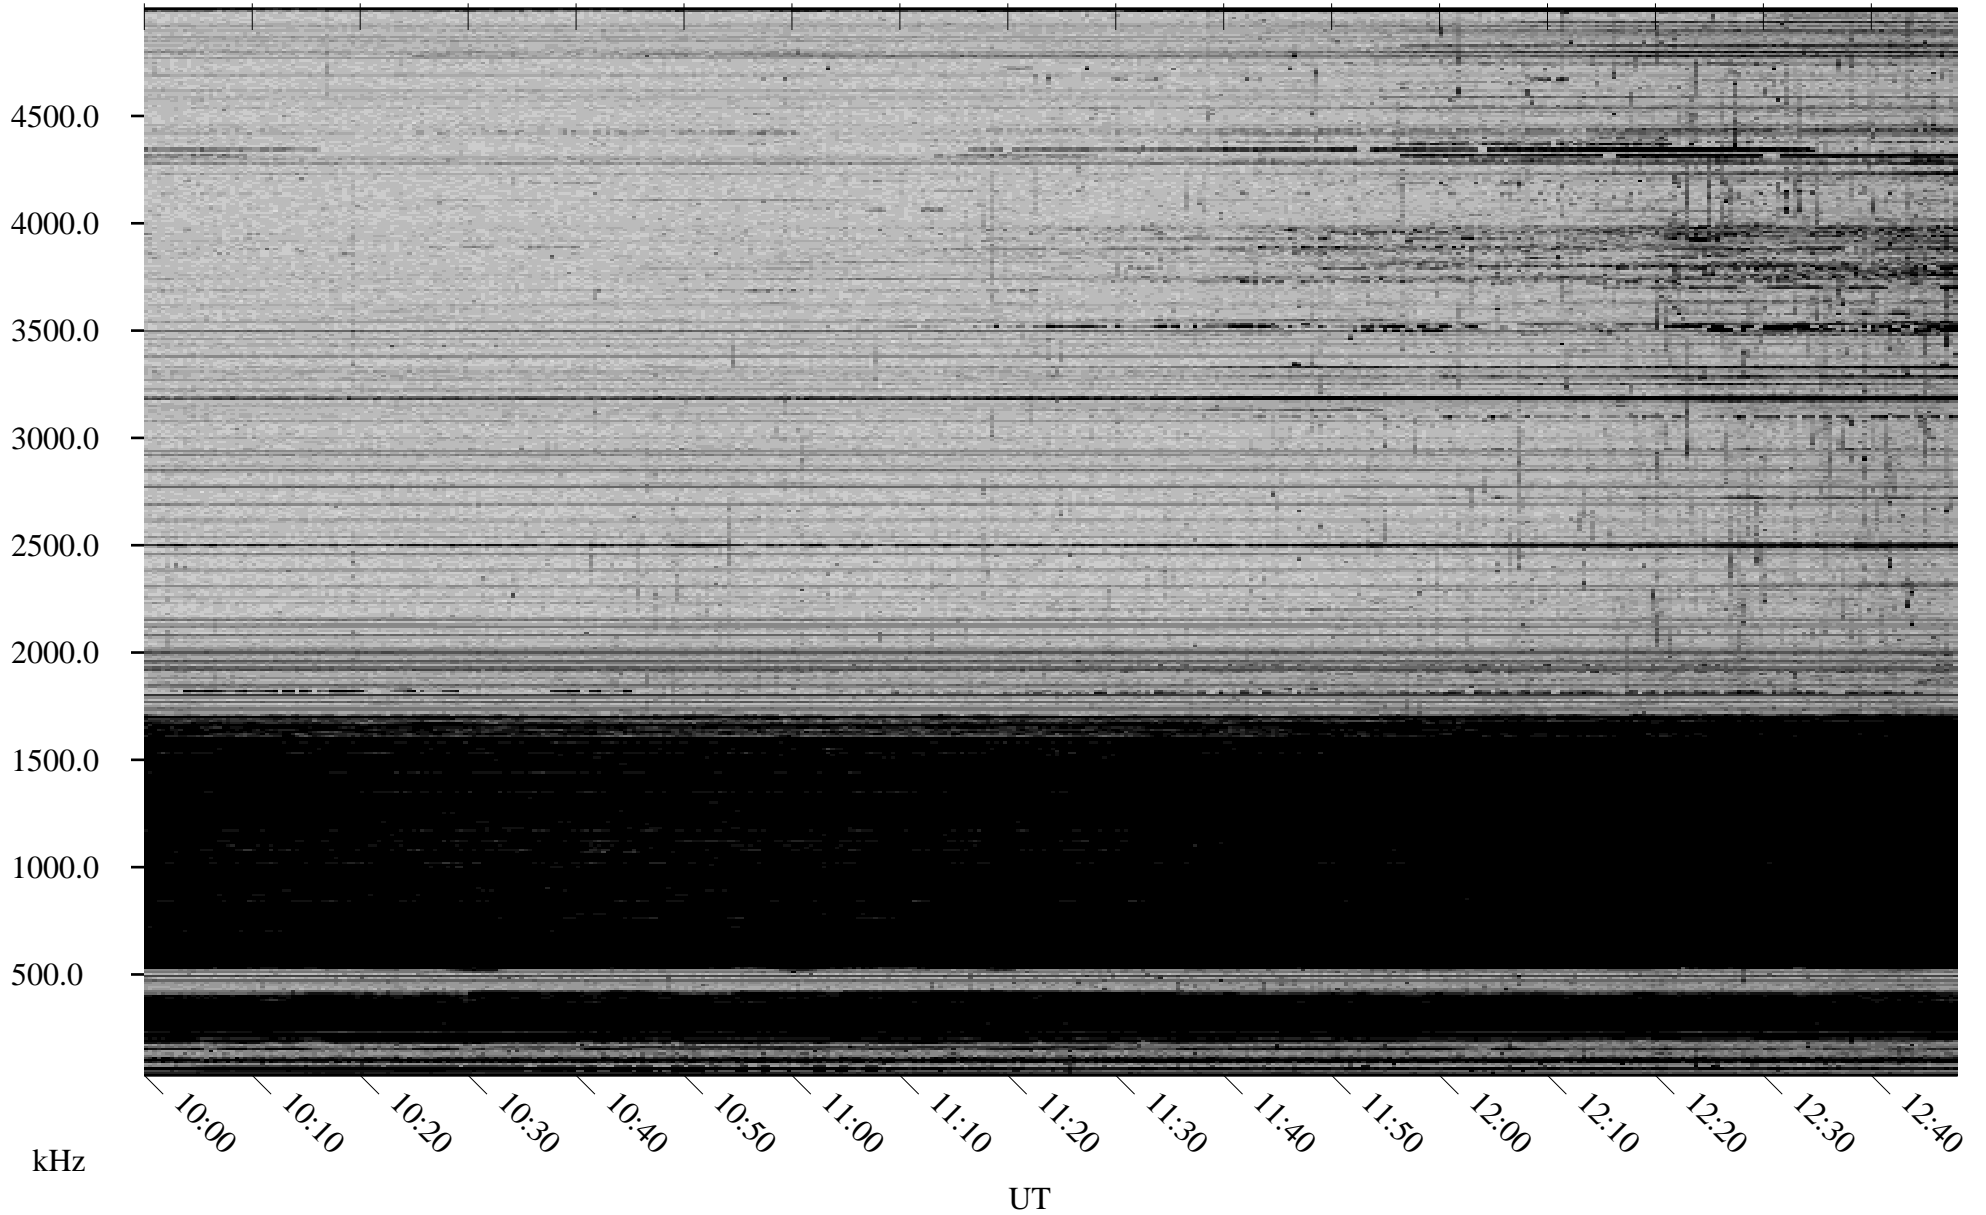

12/24/2008 Churchill, Manitoba

Linear Scale Black = 161 White = 15

ch08358l.r00SUm max_12

Page 3

12/24/2008 Churchill, Manitoba

Linear Scale Black = 161 White = 15

ch08358l.r00SUm max_12

Page 4

12/24/2008 Churchill, Manitoba

Linear Scale Black = 161 White = 15

ch08358l.r00SUm max_12

Page 5

12/24/2008 Churchill, Manitoba

Linear Scale Black = 161 White = 15

ch08358l.r00SUm max_12

Page 6

12/24/2008 Churchill, Manitoba

Linear Scale Black = 161 White = 15

ch08358l.r00SUm max_12

Page 7

12/24/2008 Churchill, Manitoba

Linear Scale Black = 161 White = 15

ch08358l.r00SUm max_12

Page 8