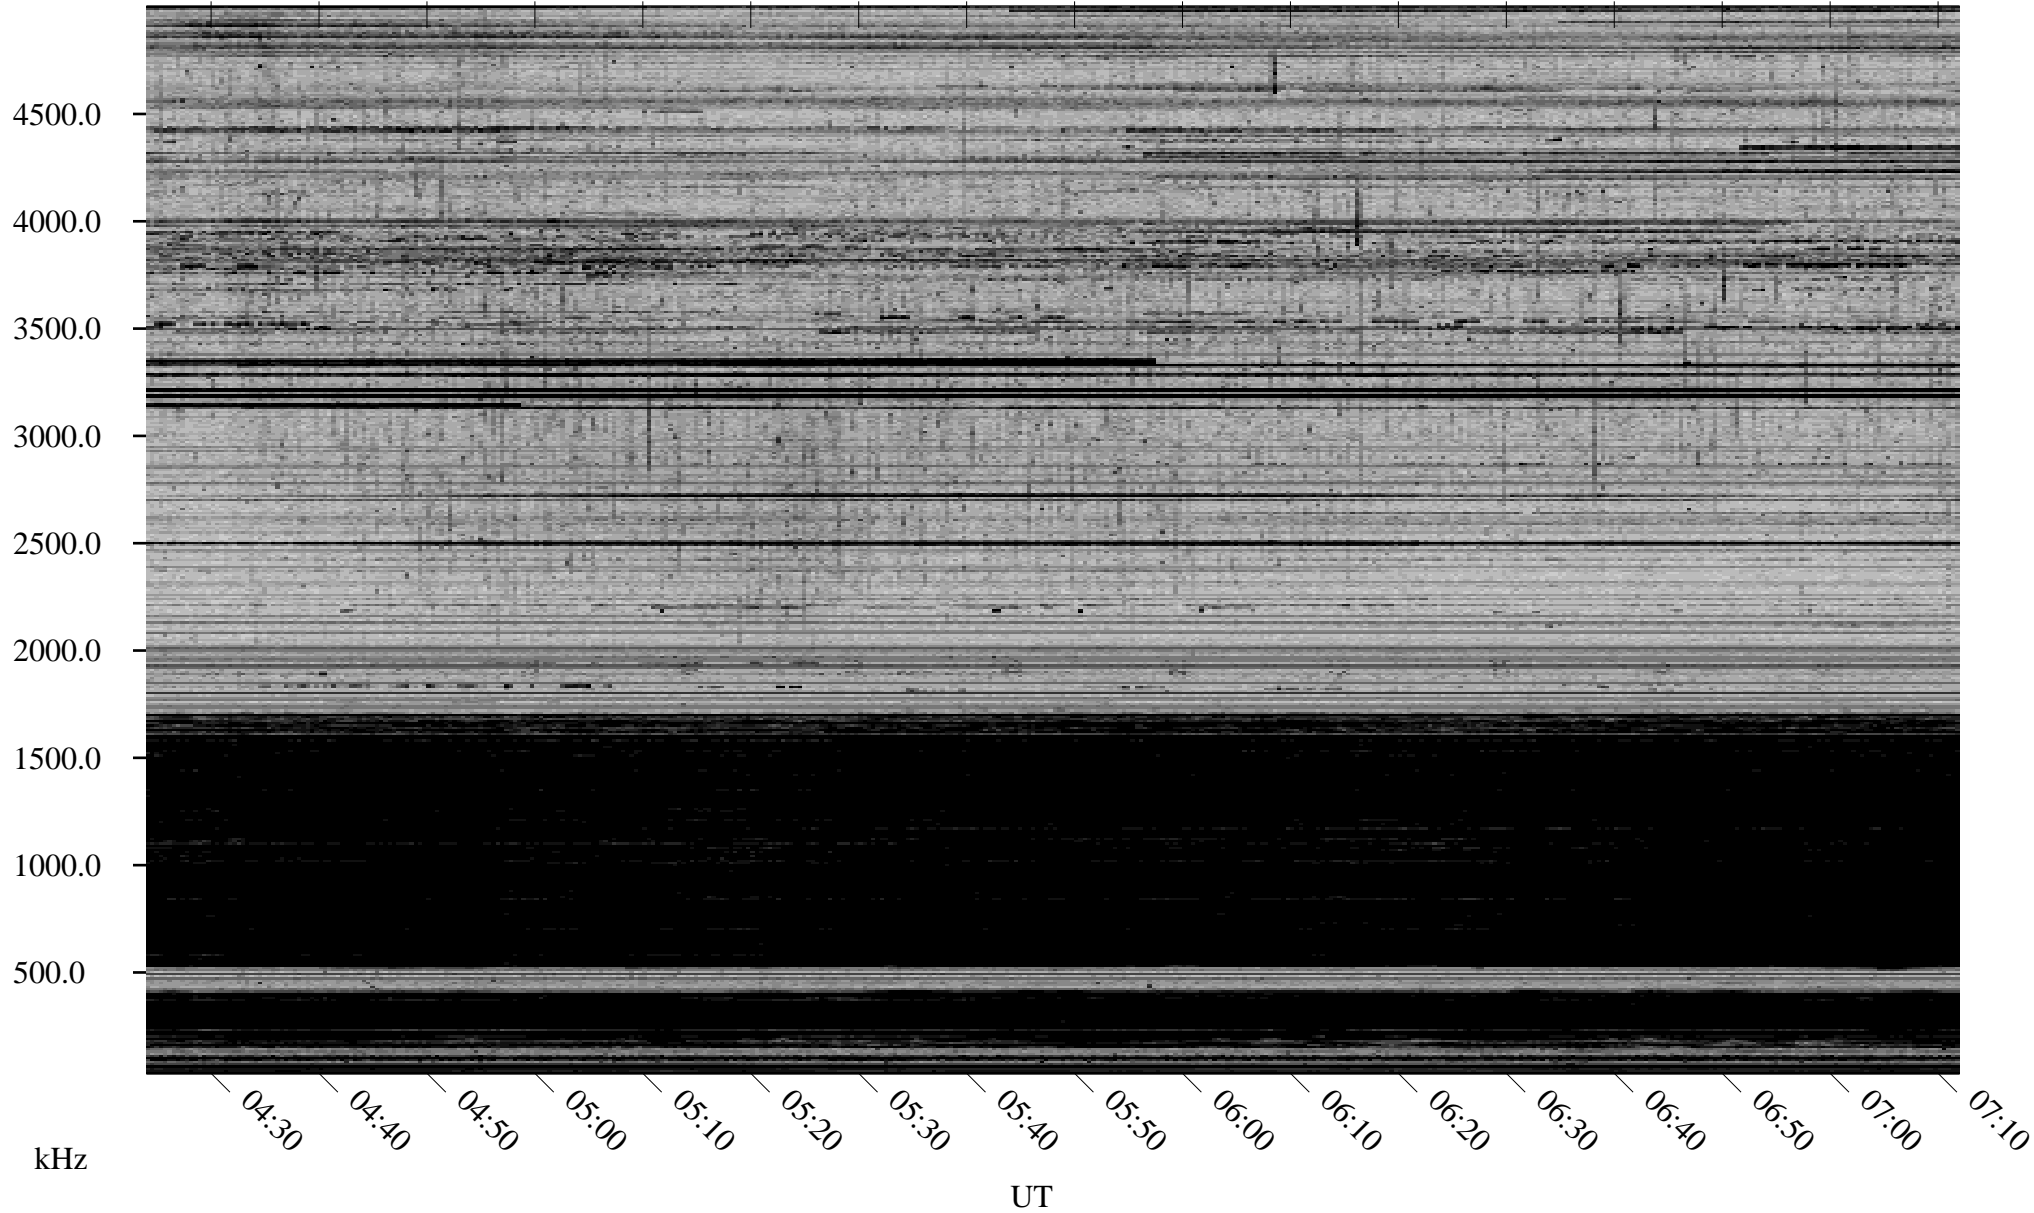

# 12/24/2008 Churchill, Manitoba

Linear Scale    Black = 161    White = 15

ch08359l.r00SUm max\_12

Page 2

# 12/25/2008 Churchill, Manitoba

Linear Scale    Black = 161    White = 15

ch08359l.r00SUm max\_12

Page 3

# 12/25/2008 Churchill, Manitoba

Linear Scale    Black = 161    White = 15

ch08359l.r00SUm max\_12

Page 4

# 12/25/2008 Churchill, Manitoba

Linear Scale    Black = 161    White = 15

ch08359l.r00SUm max\_12

Page 5