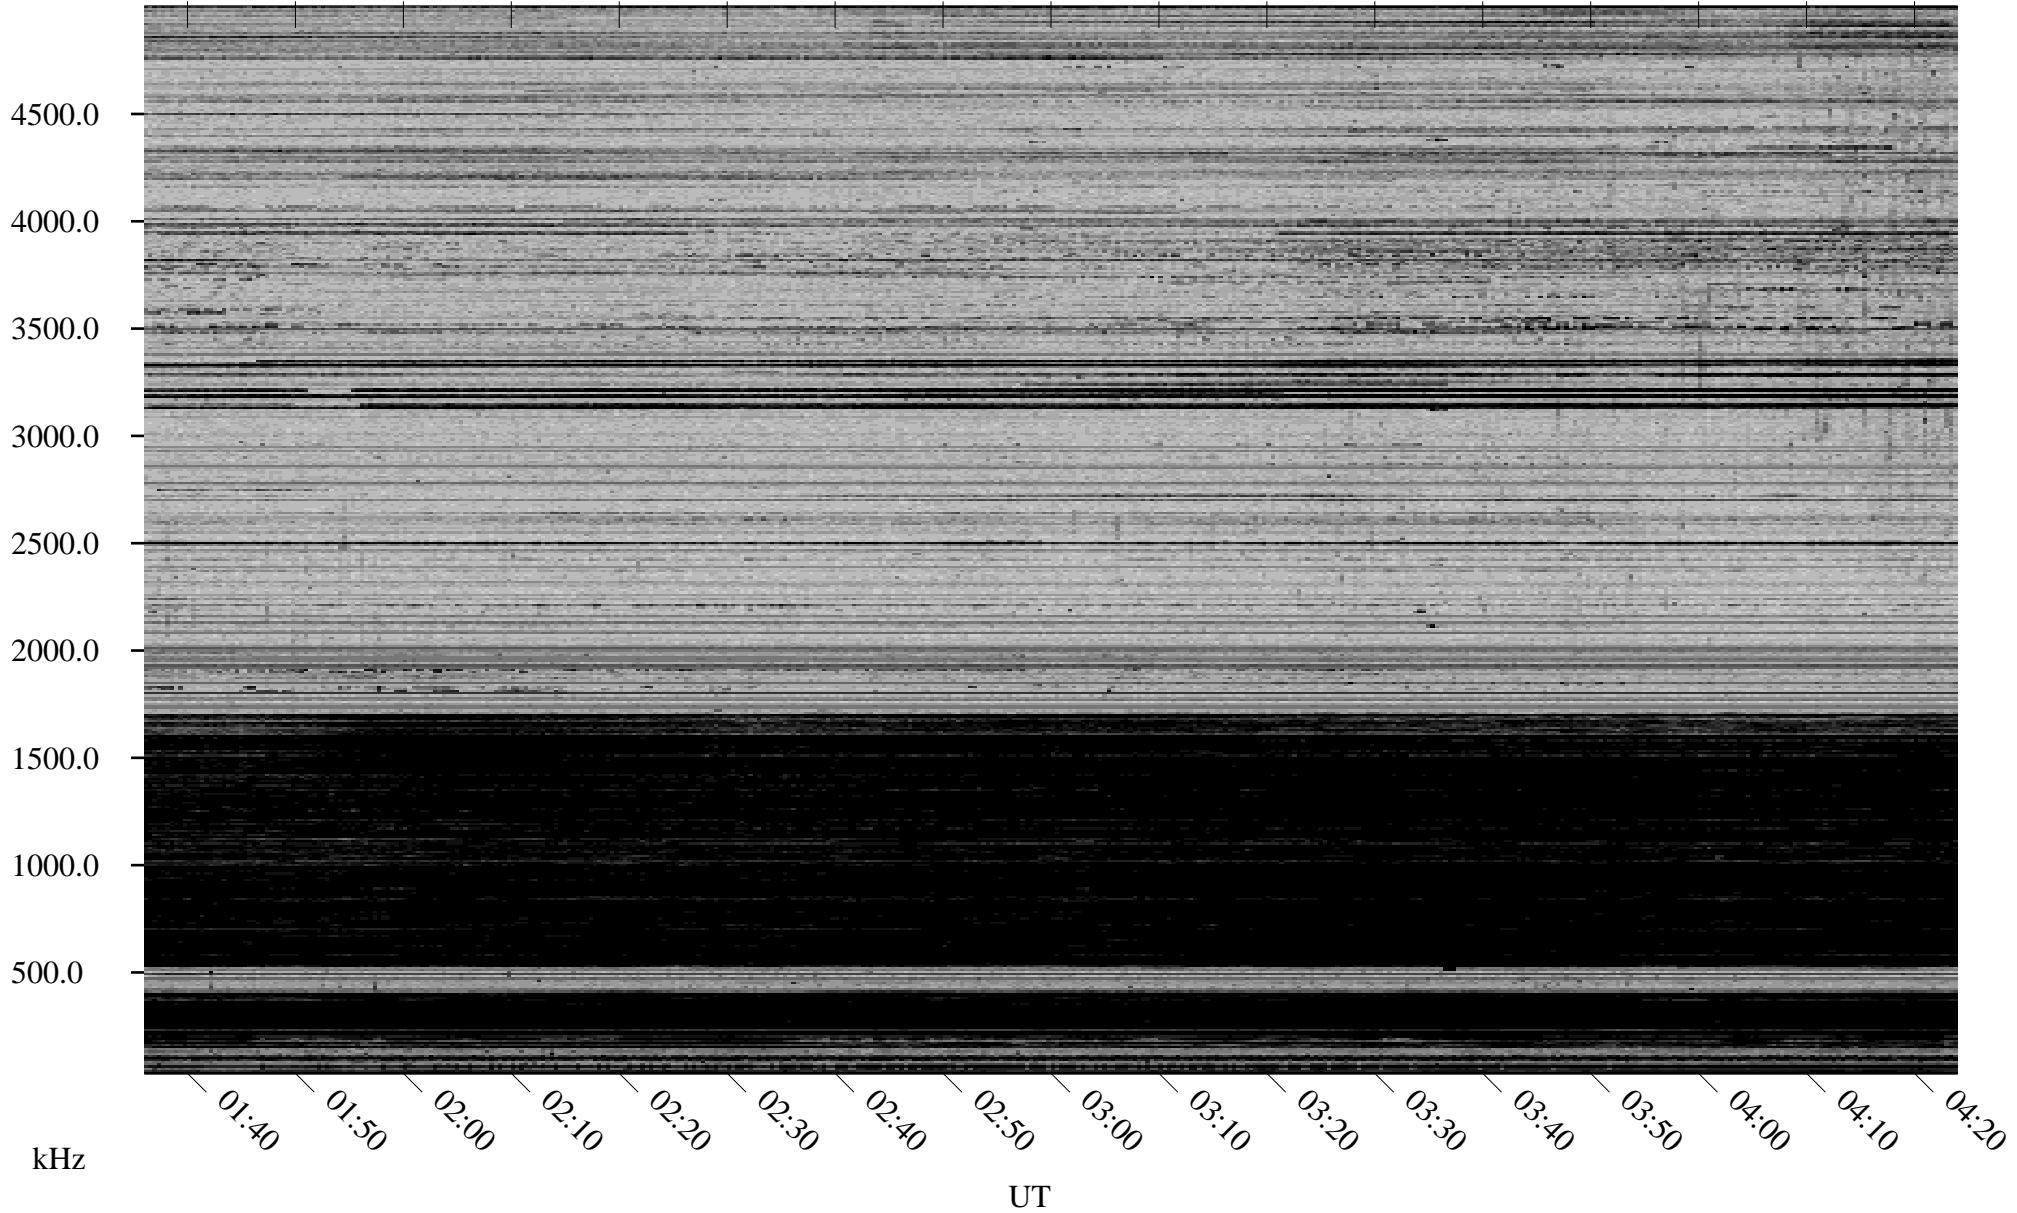

# 12/24/2008 Churchill, Manitoba

Linear Scale    Black = 161    White = 15

ch08359l.r00SUm max\_12

Page 1

# 12/24/2008 Churchill, Manitoba

Linear Scale    Black = 161    White = 15

ch08359l.r00SUm max\_12

Page 2

# 12/25/2008 Churchill, Manitoba

Linear Scale    Black = 161    White = 15

ch08359l.r00SUm max\_12

Page 3

# 12/25/2008 Churchill, Manitoba

Linear Scale    Black = 161    White = 15

ch08359l.r00SUm max\_12

Page 4