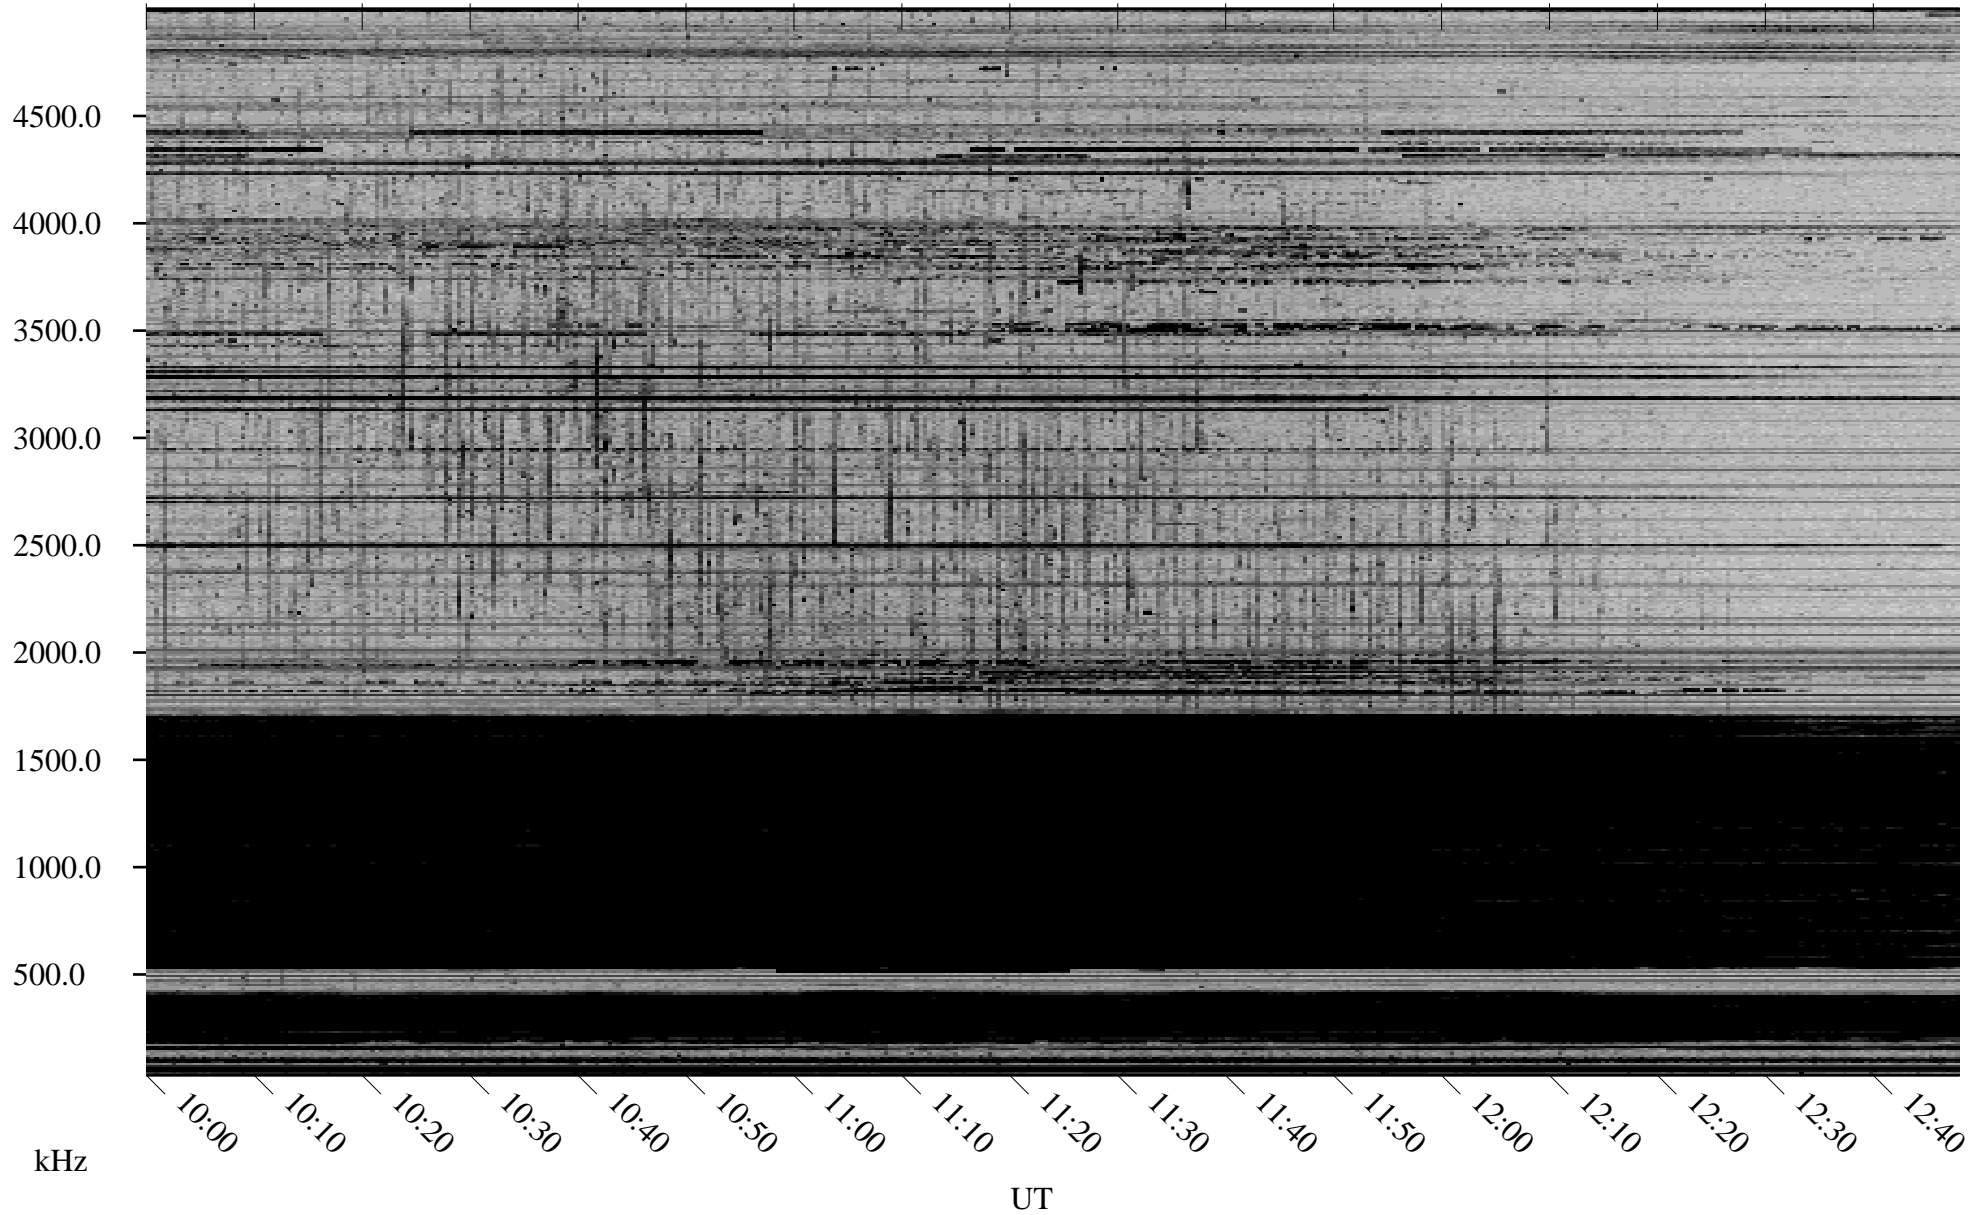

# 12/25/2008 Churchill, Manitoba

Linear Scale    Black = 161    White = 15

ch08359l.r00SUm max\_12

Page 5

# 12/25/2008 Churchill, Manitoba

Linear Scale    Black = 161    White = 15

ch08359l.r00SUm max\_12

Page 6