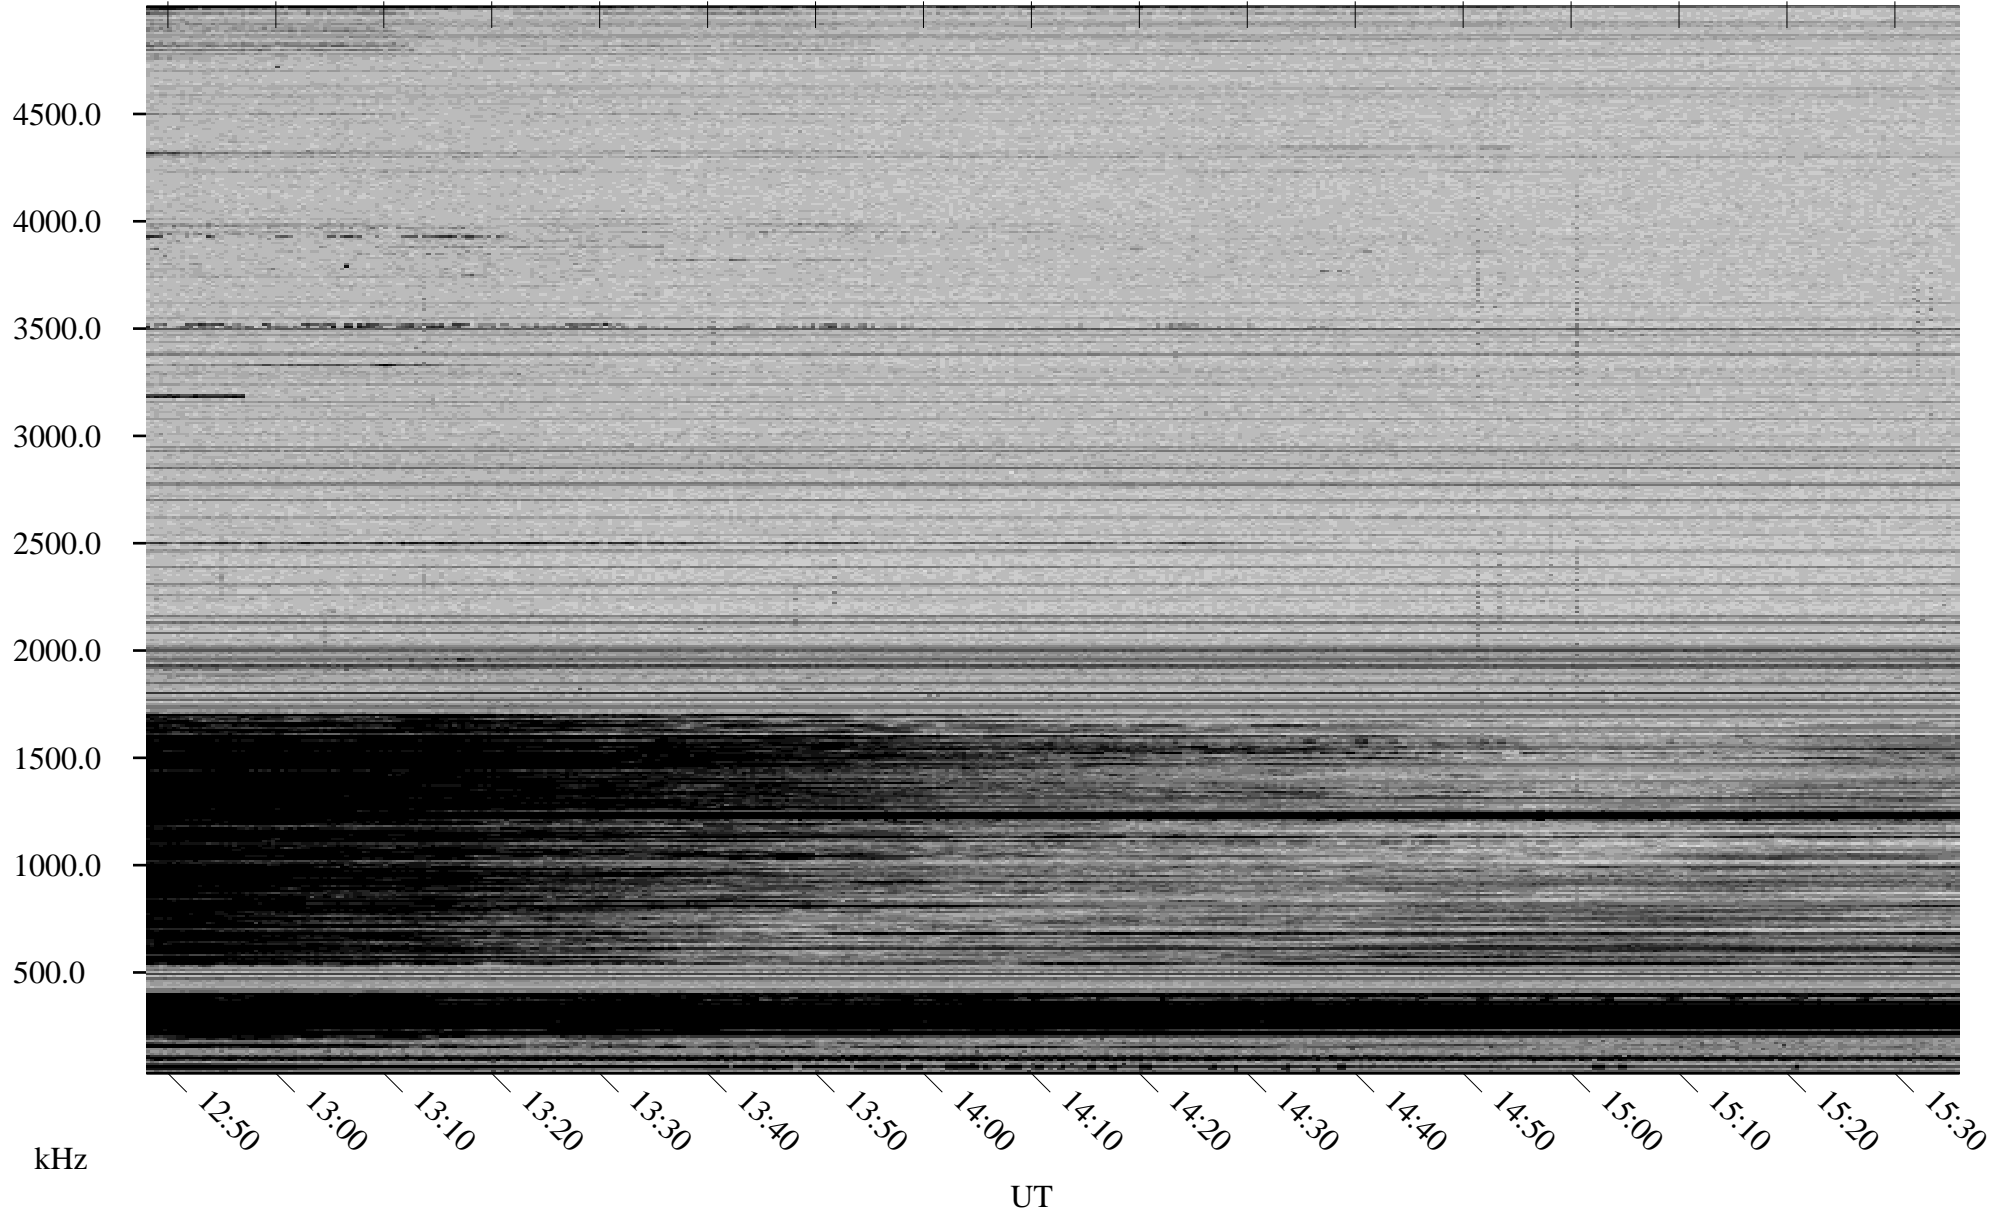

# 12/25/2008 Churchill, Manitoba

Linear Scale    Black = 161    White = 15

ch08359l.r00SUm max\_12

Page 5

# 12/25/2008 Churchill, Manitoba

Linear Scale    Black = 161    White = 15

ch08359l.r00SUm max\_12

Page 6

# 12/25/2008 Churchill, Manitoba

Linear Scale    Black = 161    White = 15

ch08359l.r00SUm max\_12

Page 7

# 12/25/2008 Churchill, Manitoba

Linear Scale    Black = 161    White = 15

ch08359l.r00SUm max\_12

Page 8