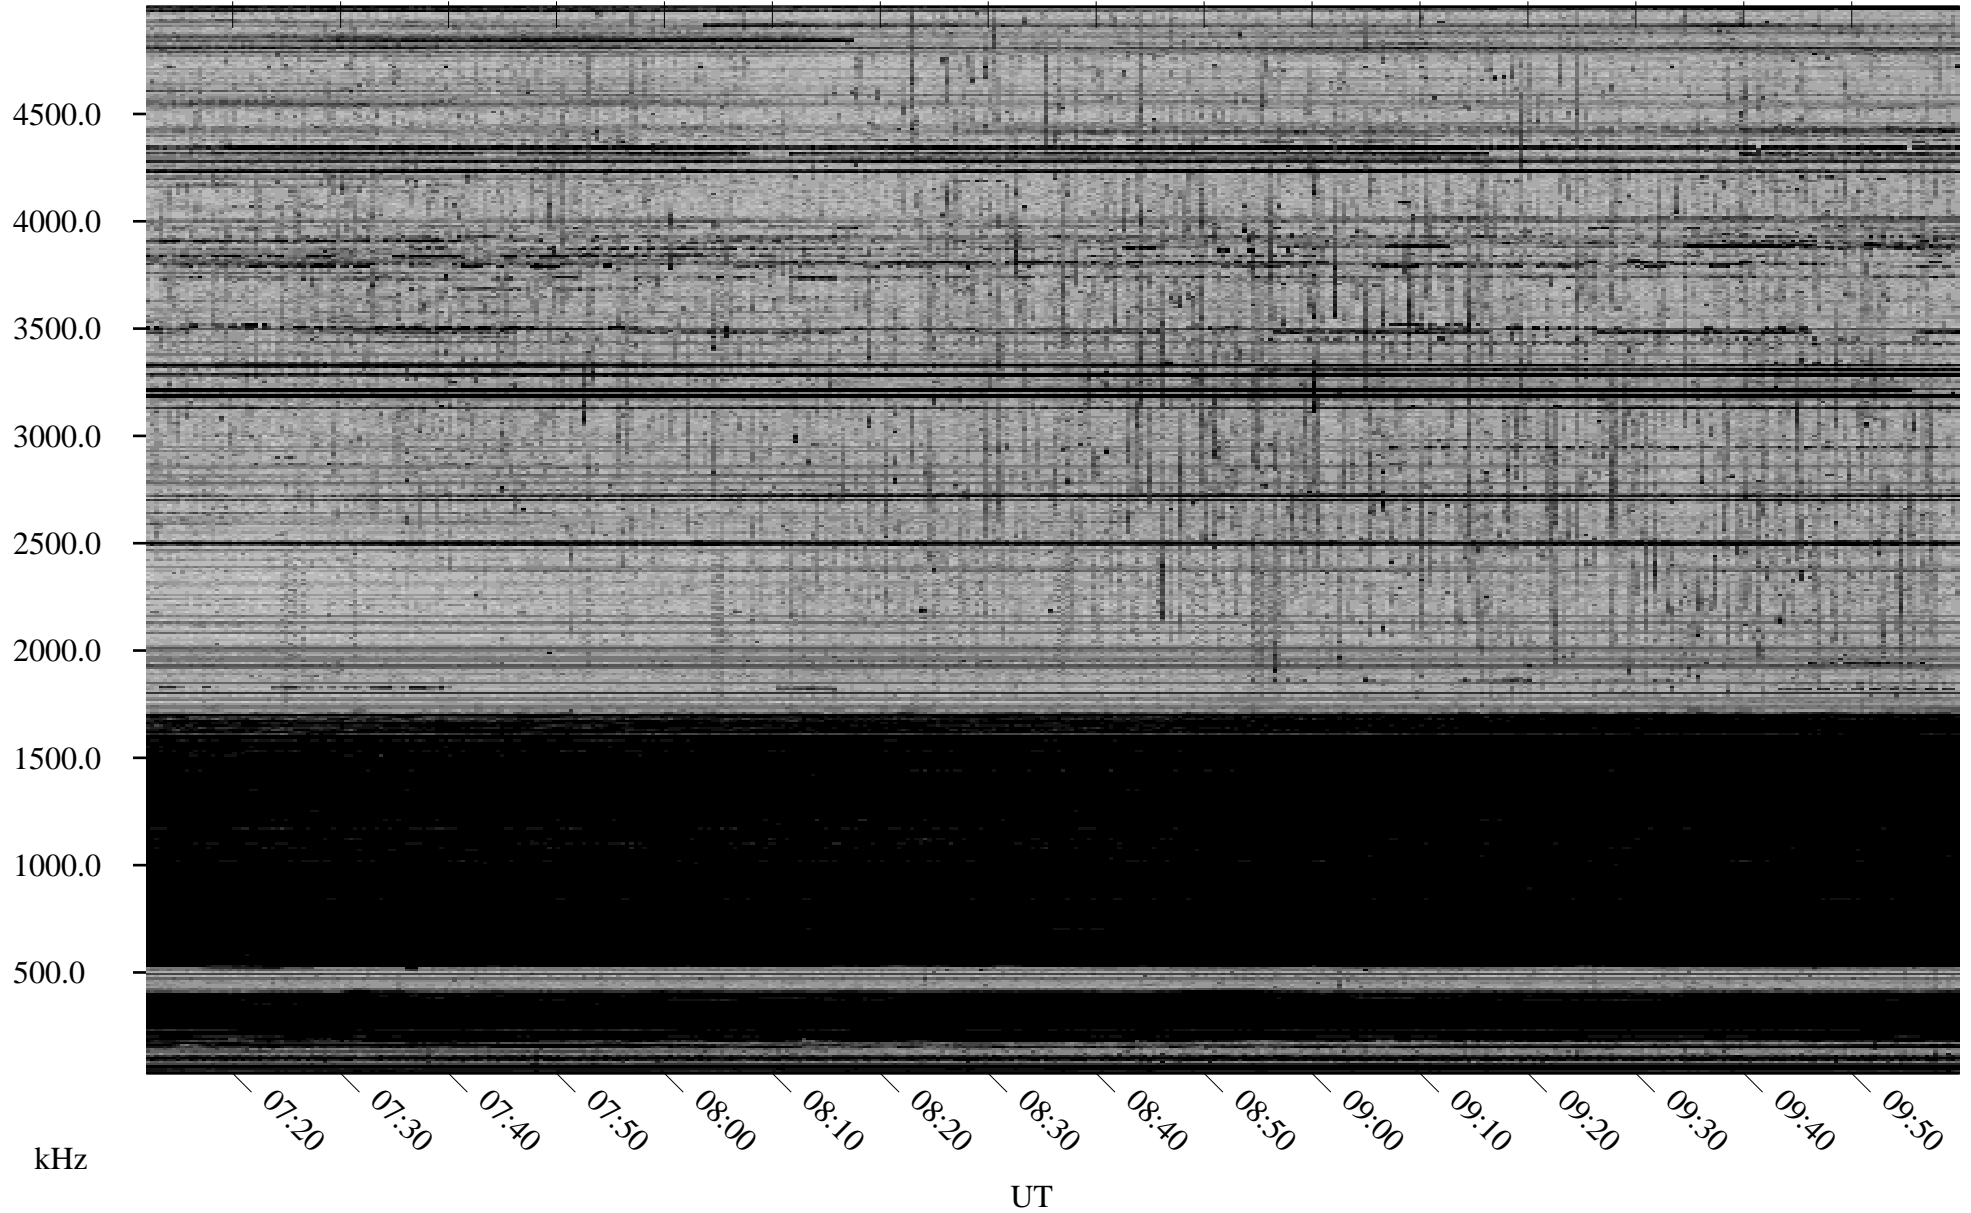

# 12/25/2008 Churchill, Manitoba

Linear Scale    Black = 161    White = 15

ch08359l.r00SUm max\_12

Page 4

# 12/25/2008 Churchill, Manitoba

Linear Scale    Black = 161    White = 15

ch08359l.r00SUm max\_12

Page 5