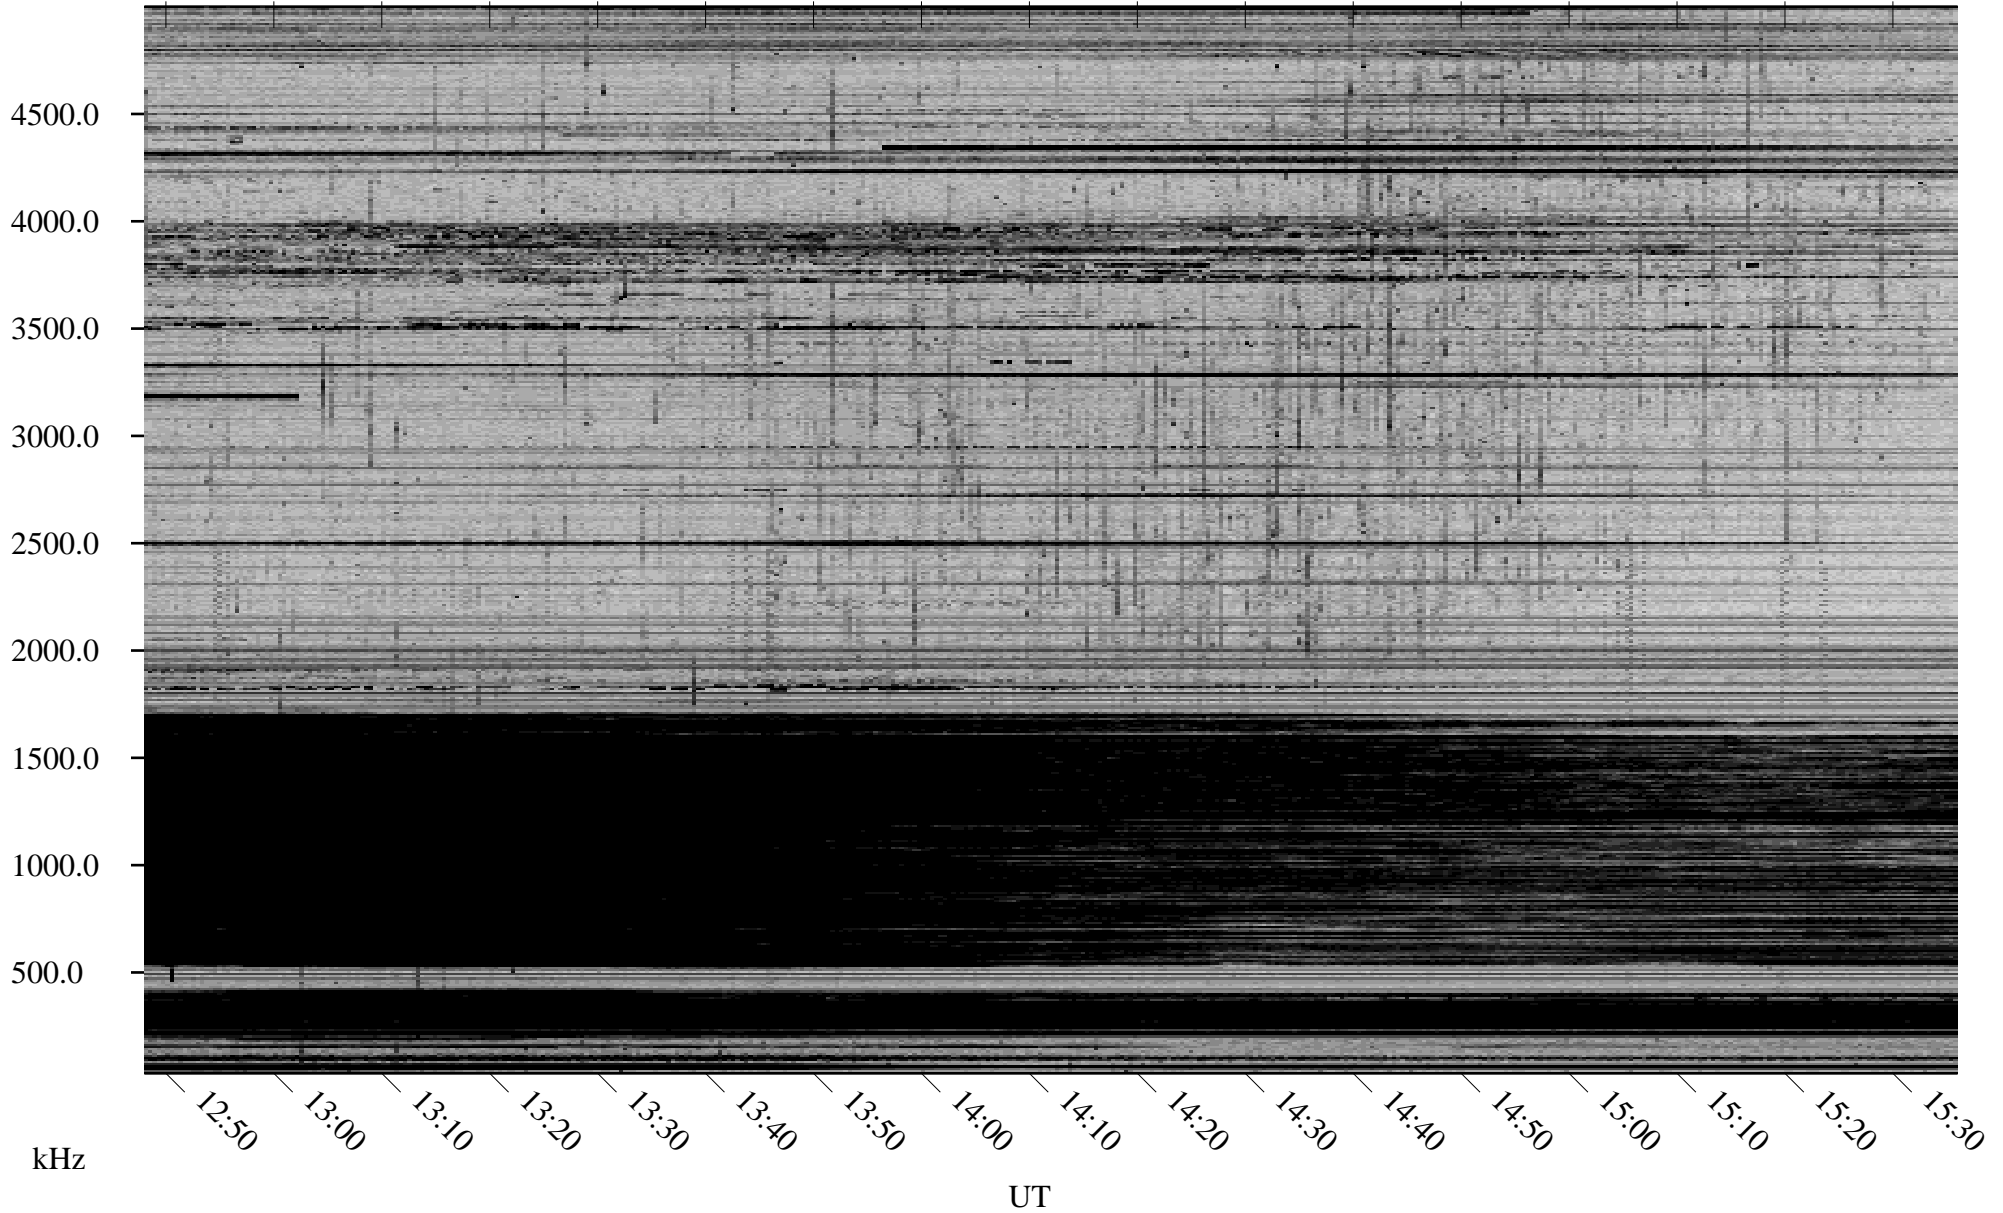

12/25/2008 Churchill, Manitoba

Linear Scale Black = 161 White = 15

ch08360l.r00SUm max_12

Page 1

12/25/2008 Churchill, Manitoba

Linear Scale Black = 161 White = 15

ch08360l.r00SUm max_12

Page 2

12/26/2008 Churchill, Manitoba

Linear Scale Black = 161 White = 15

ch08360l.r00SUm max_12

Page 3

12/26/2008 Churchill, Manitoba

Linear Scale Black = 161 White = 15

ch08360l.r00SUm max_12

Page 4

12/26/2008 Churchill, Manitoba

Linear Scale Black = 161 White = 15

ch08360l.r00SUm max_12

Page 5

12/26/2008 Churchill, Manitoba

Linear Scale Black = 161 White = 15

ch08360l.r00SUm max_12

Page 6

12/26/2008 Churchill, Manitoba

Linear Scale Black = 161 White = 15

ch08360l.r00SUm max_12

Page 7

12/26/2008 Churchill, Manitoba

Linear Scale Black = 161 White = 15

ch08360l.r00SUm max_12