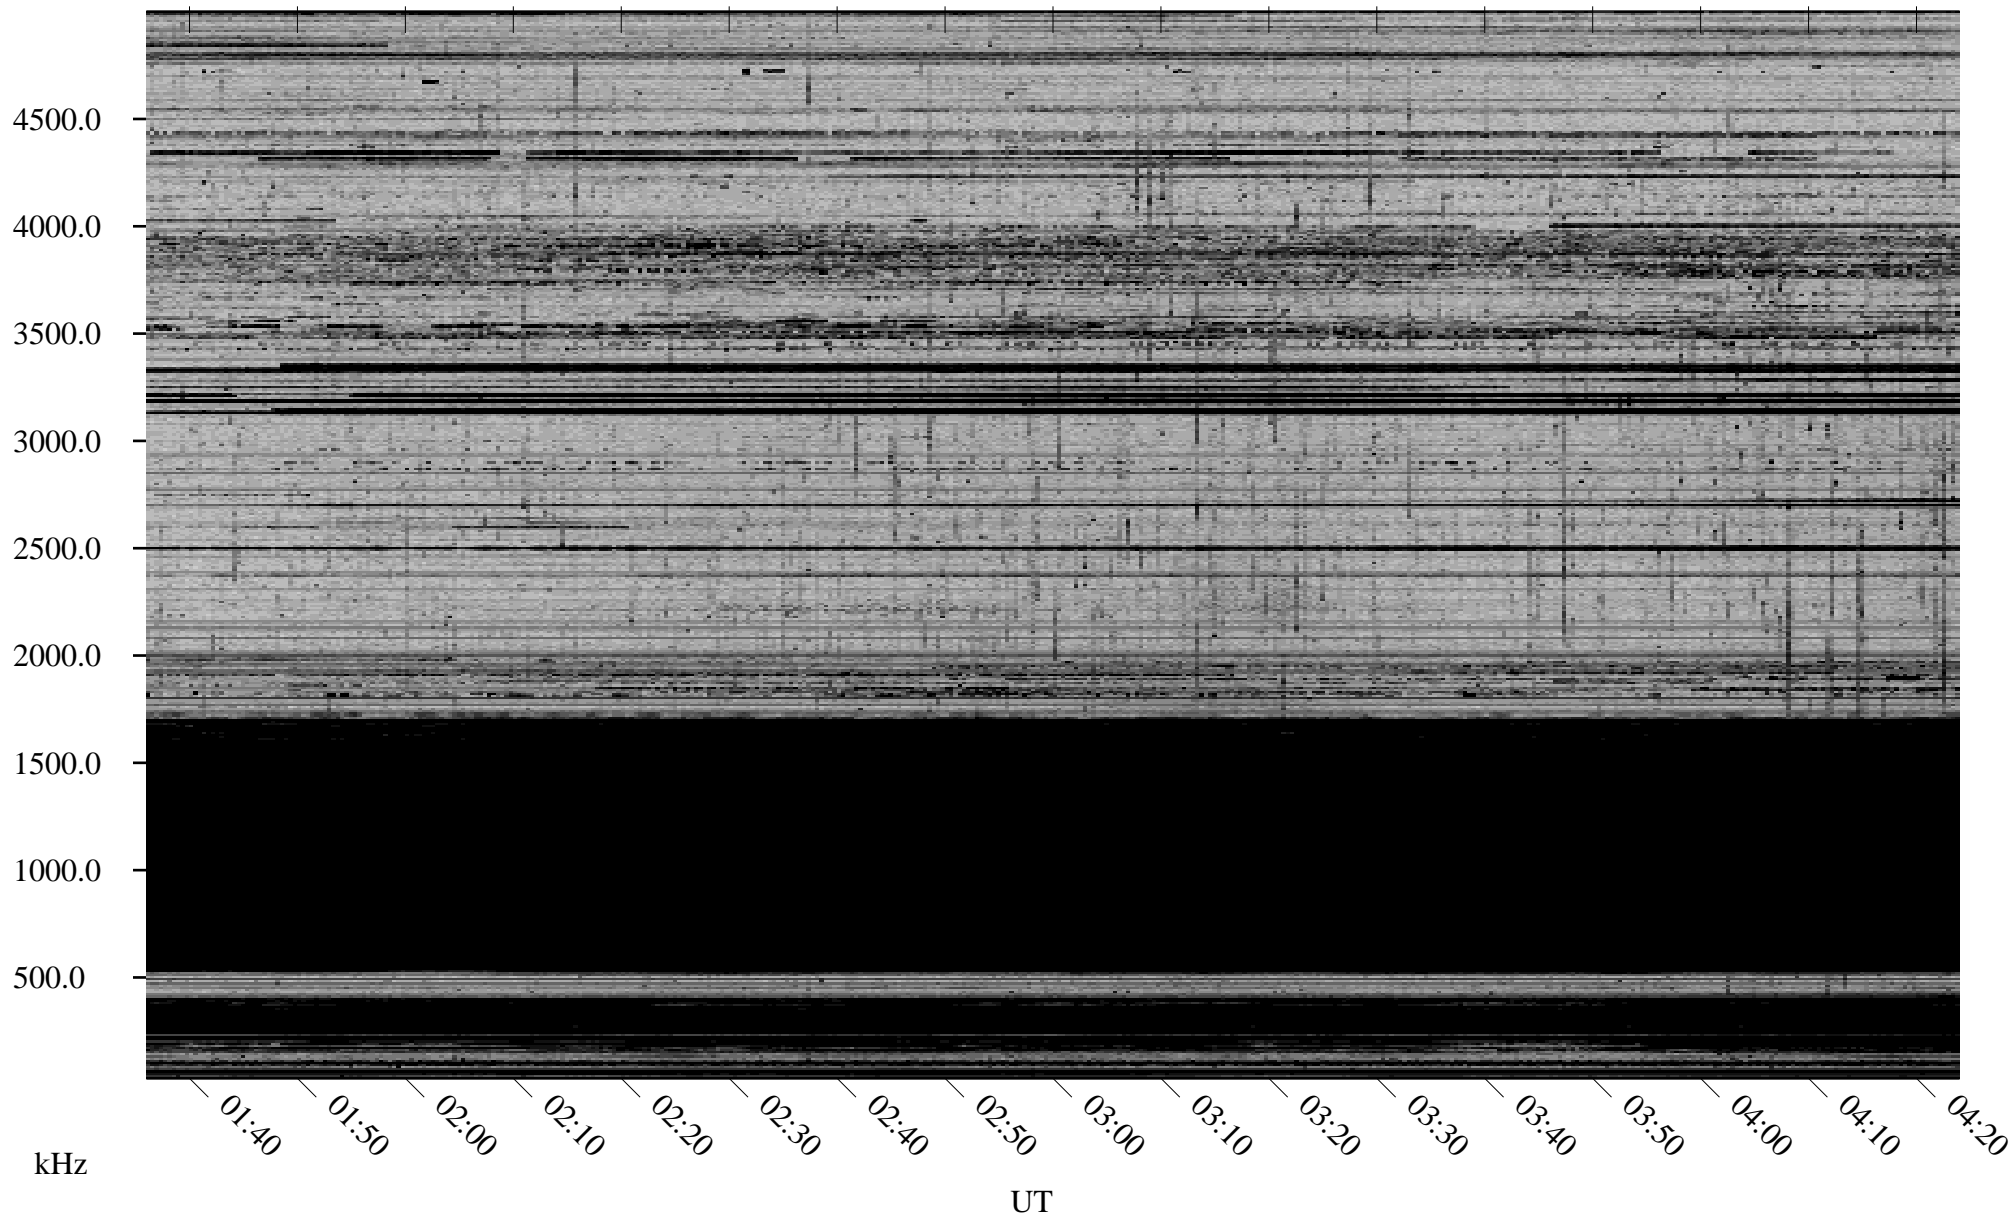

12/25/2008 Churchill, Manitoba

Linear Scale Black = 161 White = 15

ch08360l.r00SUm max_12

Page 1

12/25/2008 Churchill, Manitoba

Linear Scale Black = 161 White = 15

ch08360l.r00SUm max_12

Page 2

12/26/2008 Churchill, Manitoba

Linear Scale Black = 161 White = 15

ch08360l.r00SUm max_12

Page 3

12/26/2008 Churchill, Manitoba

Linear Scale Black = 161 White = 15

ch08360l.r00SUm max_12

Page 4

12/26/2008 Churchill, Manitoba

Linear Scale Black = 161 White = 15

ch08360l.r00SUm max_12

Page 5

12/26/2008 Churchill, Manitoba

Linear Scale Black = 161 White = 15

ch08360l.r00SUm max_12

Page 6

12/26/2008 Churchill, Manitoba

Linear Scale Black = 161 White = 15

ch08360l.r00SUm max_12

Page 7

12/26/2008 Churchill, Manitoba

Linear Scale Black = 161 White = 15

ch08360l.r00SUm max_12