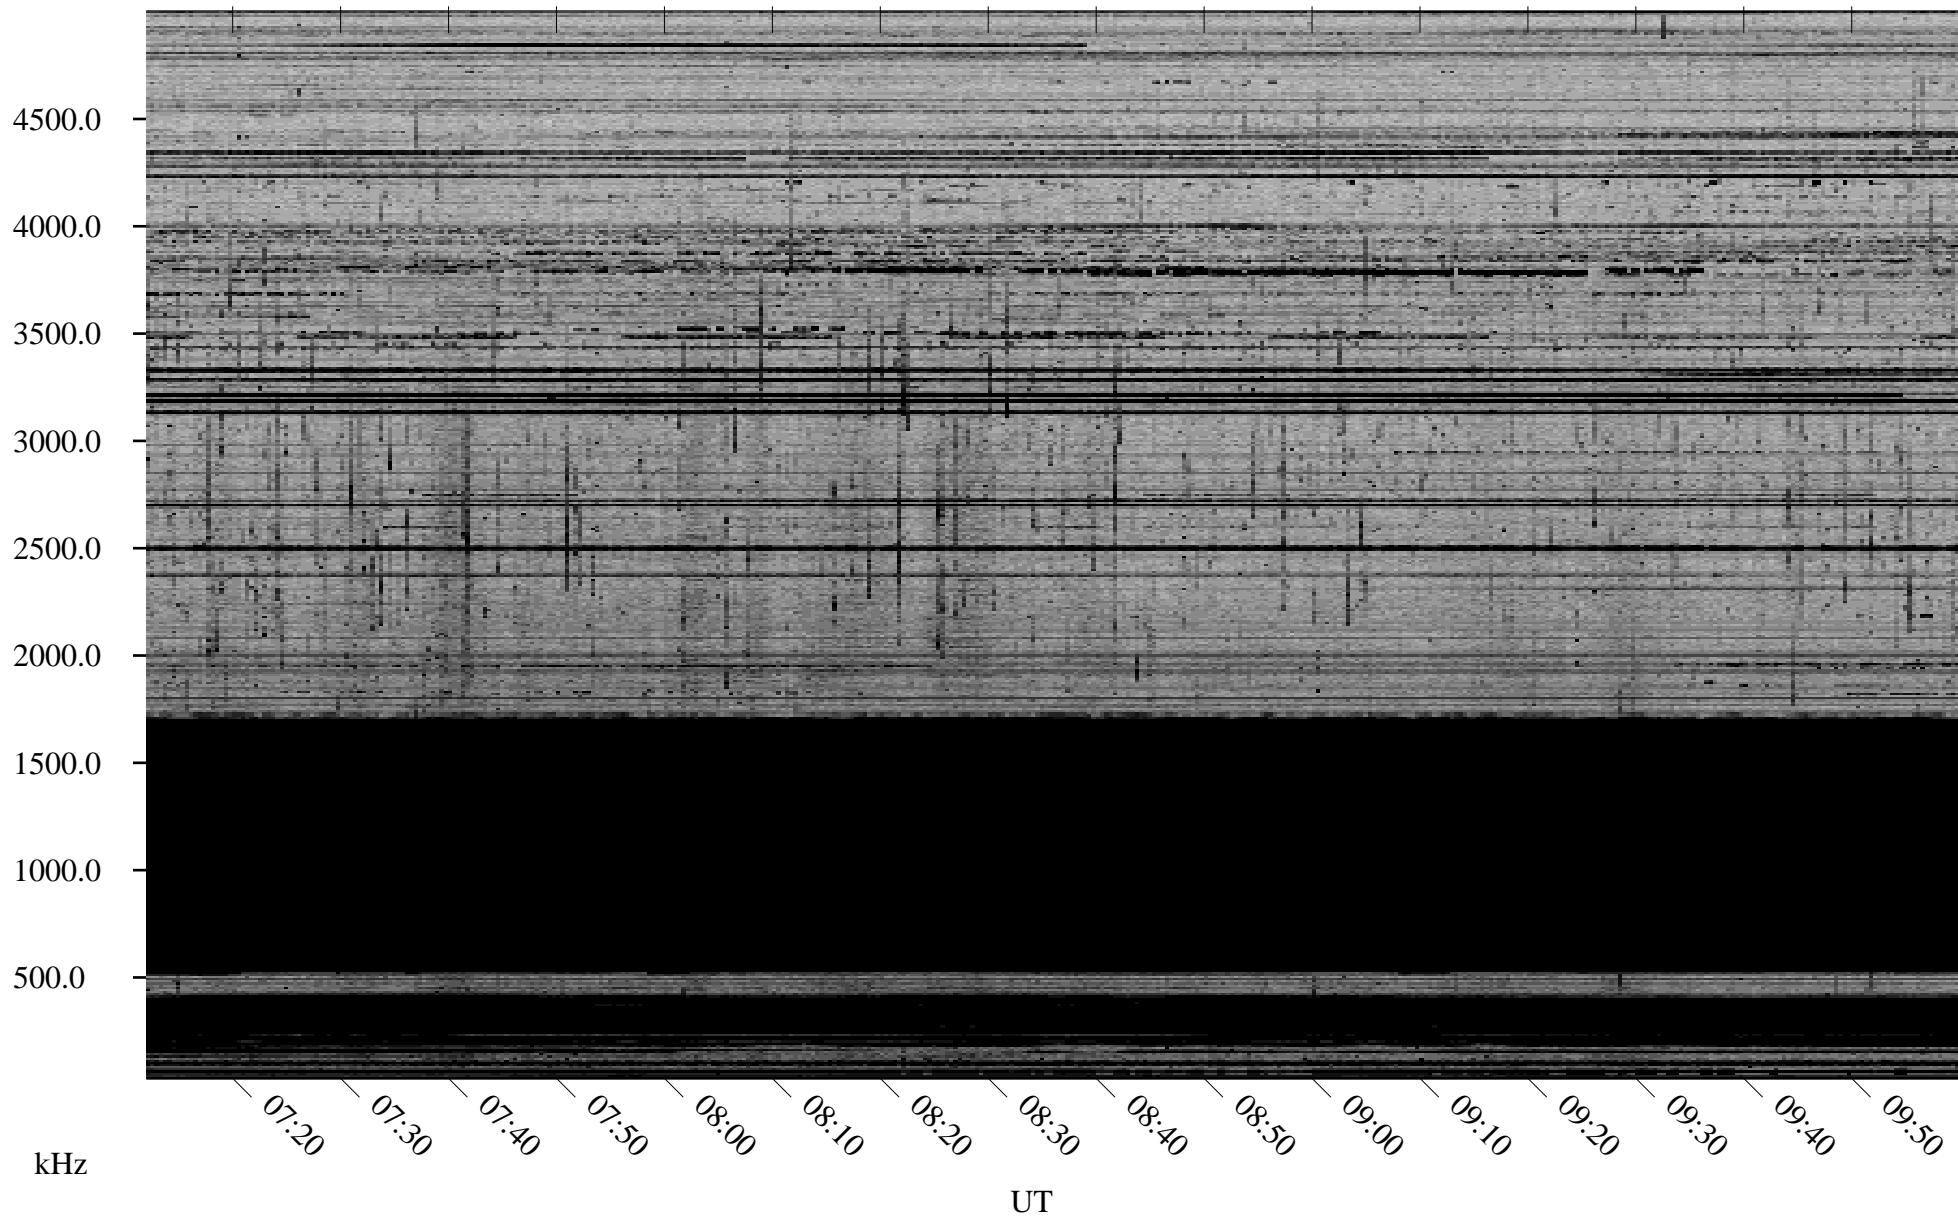

12/25/2008 Churchill, Manitoba

Linear Scale Black = 161 White = 15

ch08360l.r00SUm max_12

Page 1

12/25/2008 Churchill, Manitoba

Linear Scale Black = 161 White = 15

ch08360l.r00SUm max_12

Page 2

12/26/2008 Churchill, Manitoba

Linear Scale Black = 161 White = 15

ch08360l.r00SUm max_12

Page 3

12/26/2008 Churchill, Manitoba

Linear Scale Black = 161 White = 15

ch08360l.r00SUm max_12

Page 4

12/26/2008 Churchill, Manitoba

Linear Scale Black = 161 White = 15

ch08360l.r00SUm max_12

Page 5

12/26/2008 Churchill, Manitoba

Linear Scale Black = 161 White = 15

ch08360l.r00SUm max_12

Page 6

12/26/2008 Churchill, Manitoba

Linear Scale Black = 161 White = 15

ch08360l.r00SUm max_12

Page 7

12/26/2008 Churchill, Manitoba

Linear Scale Black = 161 White = 15

ch08360l.r00SUm max_12