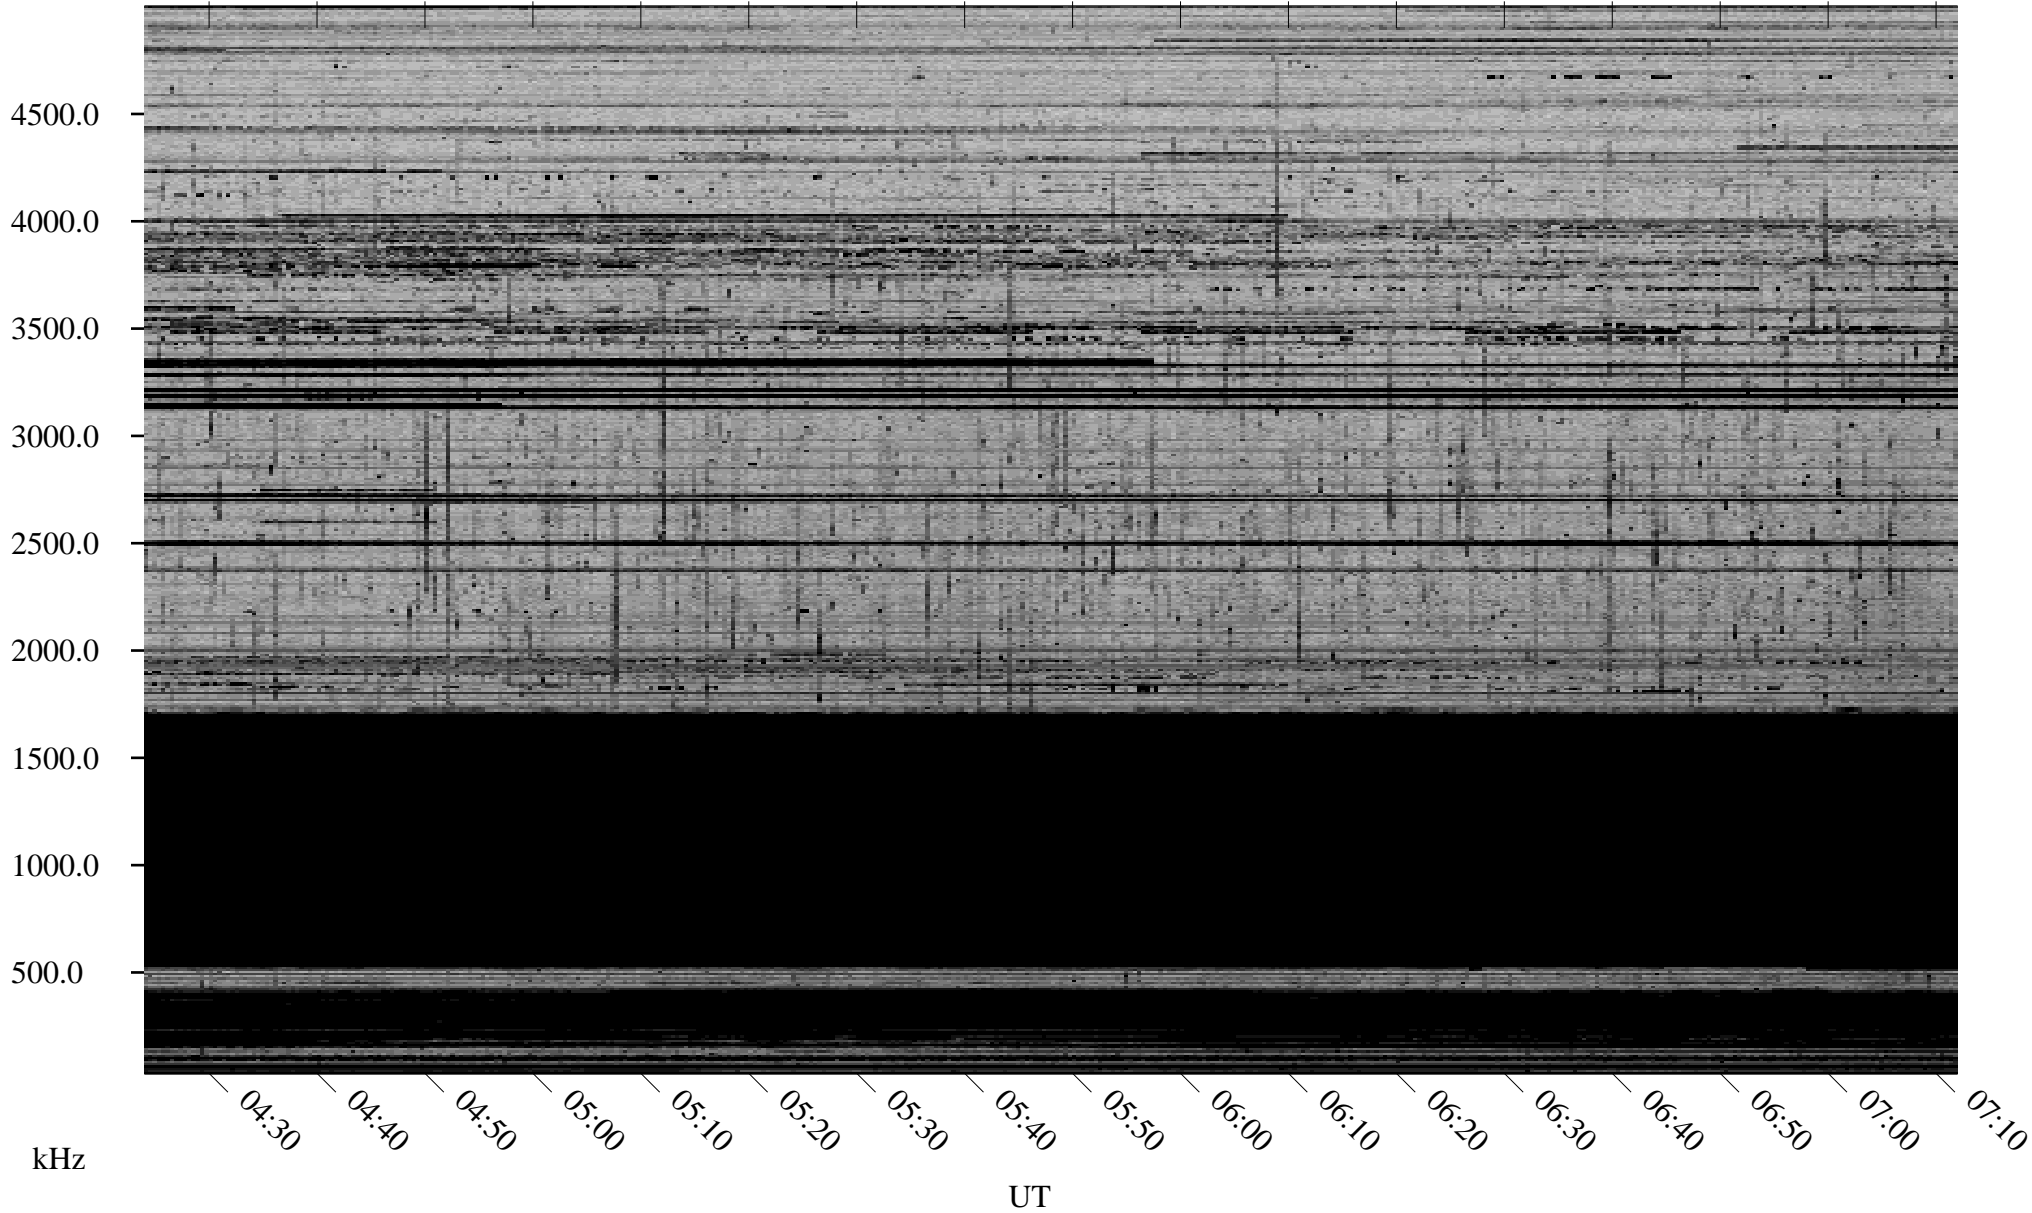

12/25/2008 Churchill, Manitoba

Linear Scale Black = 161 White = 15

ch08360l.r00SUm max_12

Page 1

12/25/2008 Churchill, Manitoba

Linear Scale Black = 161 White = 15

ch08360l.r00SUm max_12

Page 2

12/26/2008 Churchill, Manitoba

Linear Scale Black = 161 White = 15

ch08360l.r00SUm max_12

Page 3

12/26/2008 Churchill, Manitoba

Linear Scale Black = 161 White = 15

ch08360l.r00SUm max_12

Page 4

12/26/2008 Churchill, Manitoba

Linear Scale Black = 161 White = 15

ch08360l.r00SUm max_12

Page 5

12/26/2008 Churchill, Manitoba

Linear Scale Black = 161 White = 15

ch08360l.r00SUm max_12

Page 6

12/26/2008 Churchill, Manitoba

Linear Scale Black = 161 White = 15

ch08360l.r00SUm max_12

Page 7

12/26/2008 Churchill, Manitoba

Linear Scale Black = 161 White = 15

ch08360l.r00SUm max_12