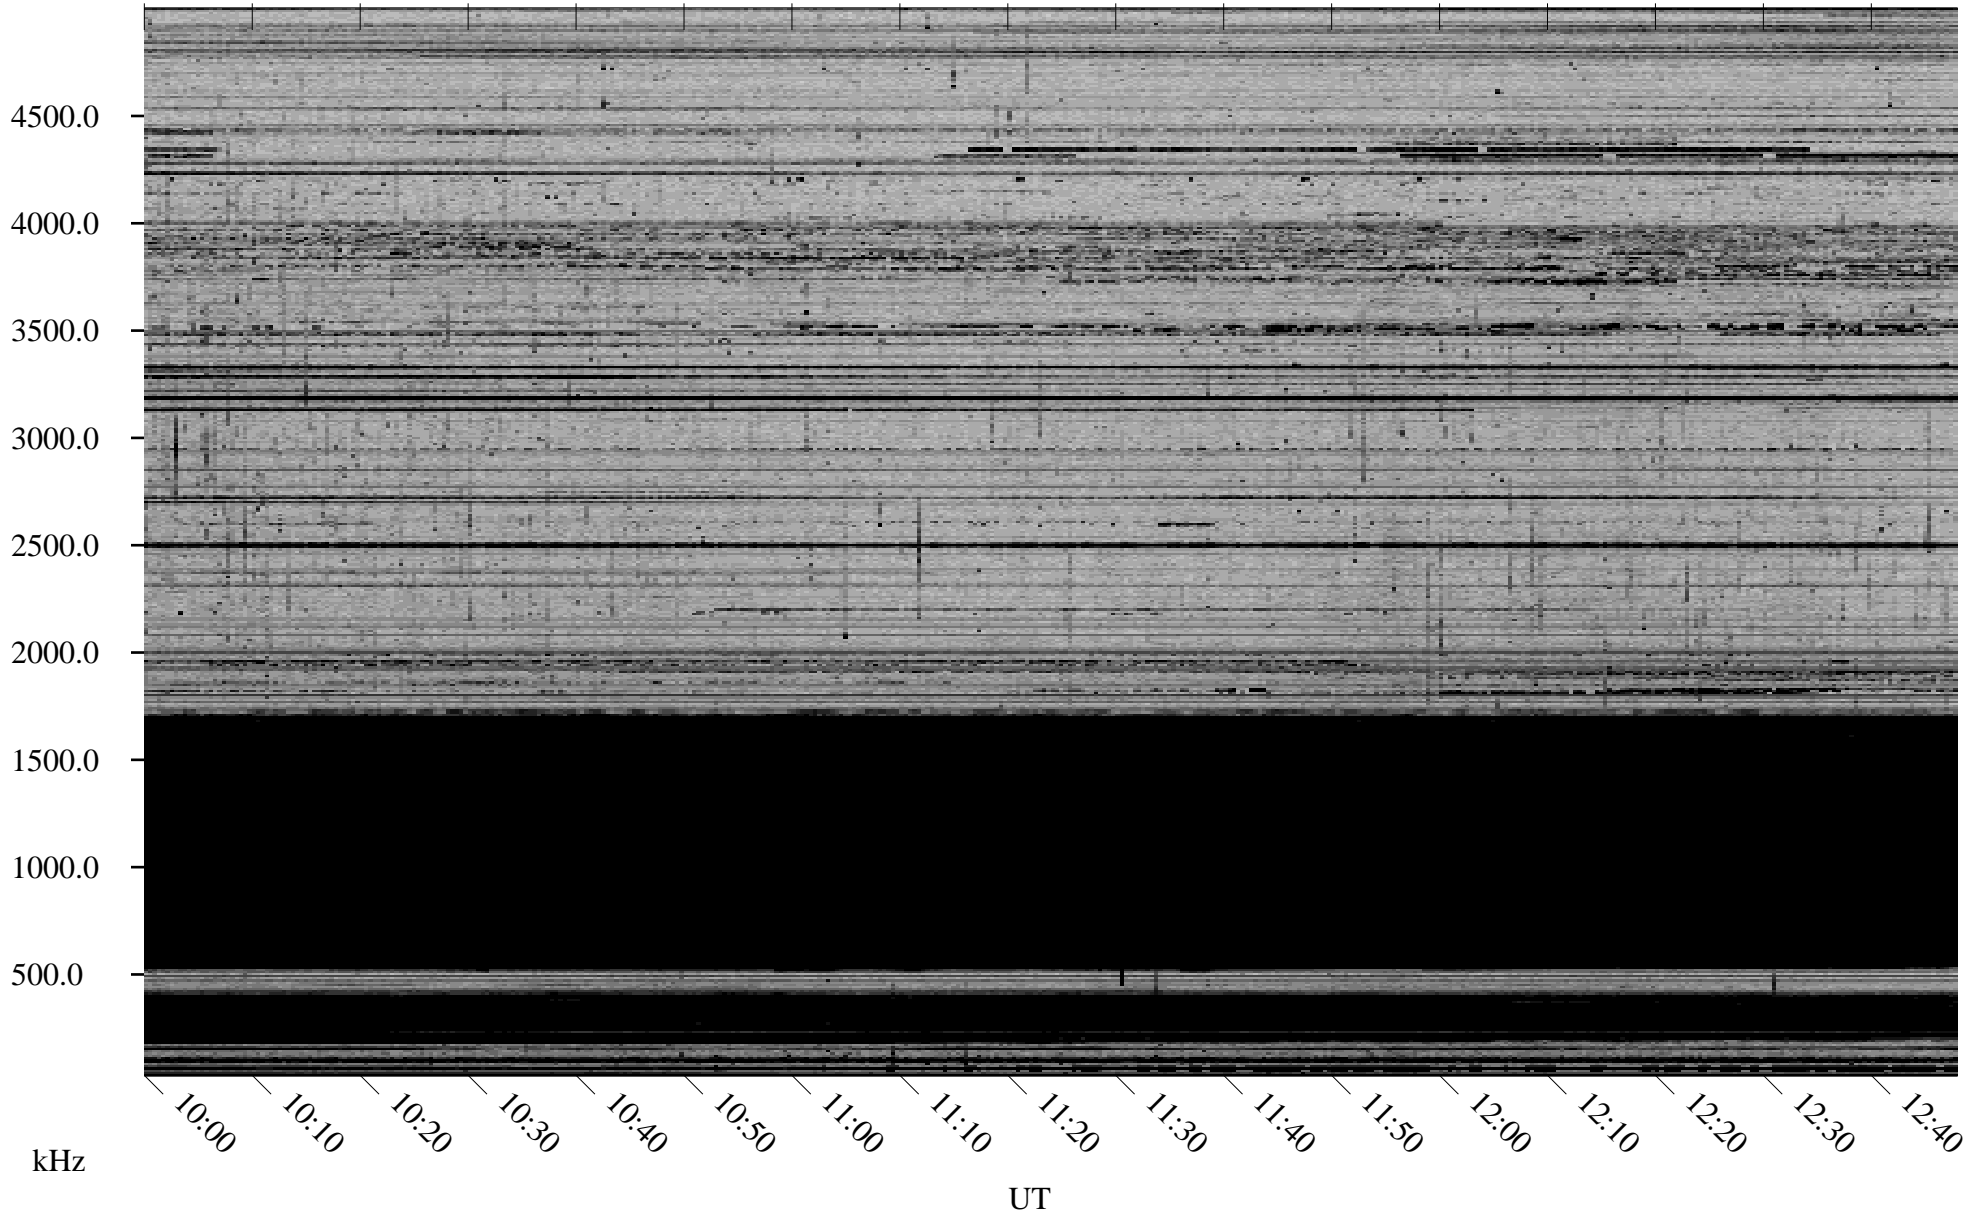

12/25/2008 Churchill, Manitoba

Linear Scale Black = 161 White = 15

ch08360l.r00SUm max_12

Page 1

12/25/2008 Churchill, Manitoba

Linear Scale Black = 161 White = 15

ch08360l.r00SUm max_12

Page 2

12/26/2008 Churchill, Manitoba

Linear Scale Black = 161 White = 15

ch08360l.r00SUm max_12

Page 3

12/26/2008 Churchill, Manitoba

Linear Scale Black = 161 White = 15

ch08360l.r00SUm max_12

Page 4

12/26/2008 Churchill, Manitoba

Linear Scale Black = 161 White = 15

ch08360l.r00SUm max_12

Page 5

12/26/2008 Churchill, Manitoba

Linear Scale Black = 161 White = 15

ch08360l.r00SUm max_12

Page 6

12/26/2008 Churchill, Manitoba

Linear Scale Black = 161 White = 15

ch08360l.r00SUm max_12

Page 7

12/26/2008 Churchill, Manitoba

Linear Scale Black = 161 White = 15

ch08360l.r00SUm max_12