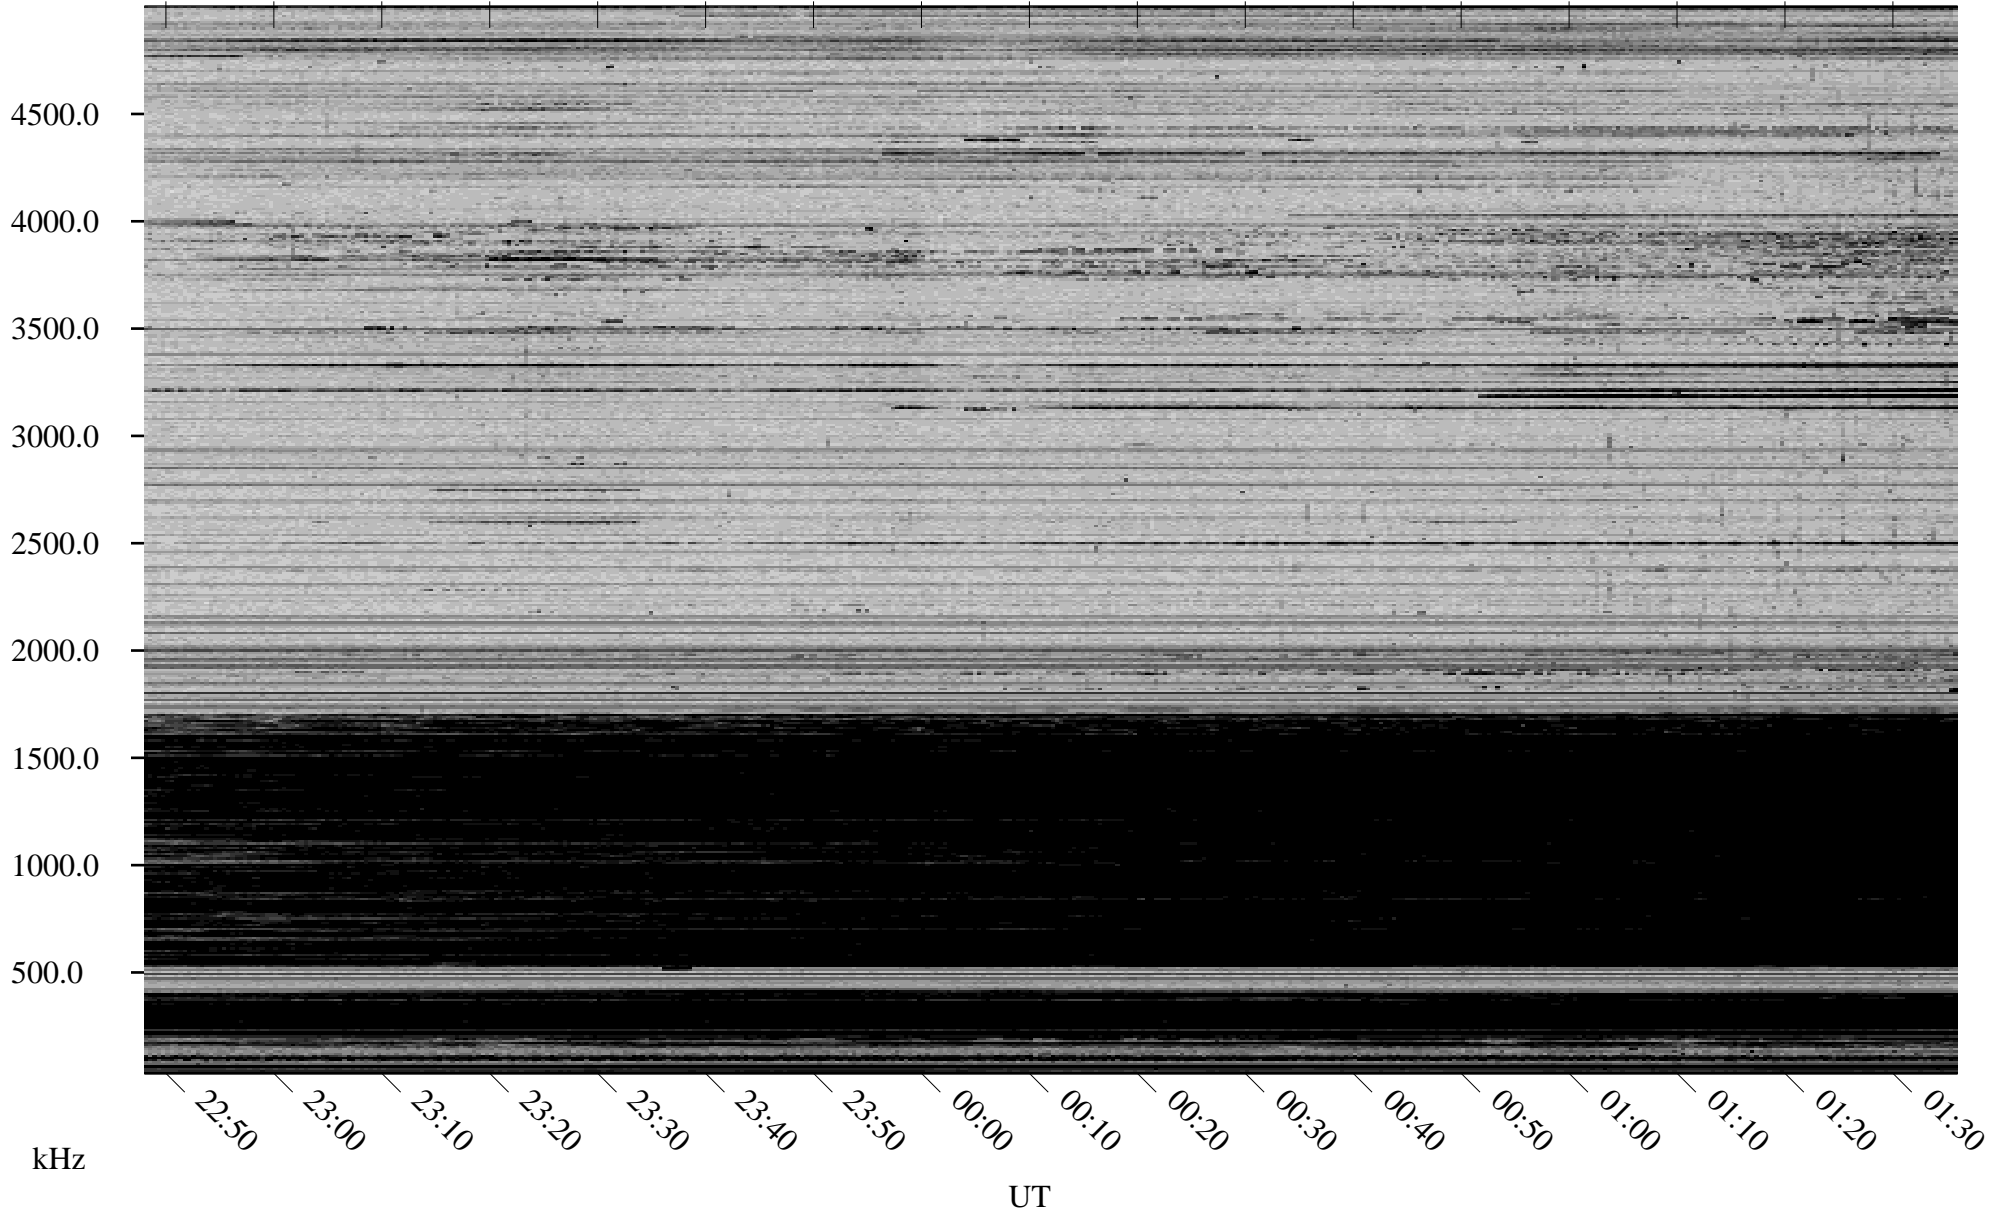

12/25/2008 Churchill, Manitoba

Linear Scale Black = 161 White = 15

ch08360l.r00SUm max_12

Page 1

12/25/2008 Churchill, Manitoba

Linear Scale Black = 161 White = 15

ch08360l.r00SUm max_12

Page 2

12/26/2008 Churchill, Manitoba

Linear Scale Black = 161 White = 15

ch08360l.r00SUm max_12

Page 3

12/26/2008 Churchill, Manitoba

Linear Scale Black = 161 White = 15

ch08360l.r00SUm max_12

Page 4

12/26/2008 Churchill, Manitoba

Linear Scale Black = 161 White = 15

ch08360l.r00SUm max_12

Page 5

12/26/2008 Churchill, Manitoba

Linear Scale Black = 161 White = 15

ch08360l.r00SUm max_12

Page 6

12/26/2008 Churchill, Manitoba

Linear Scale Black = 161 White = 15

ch08360l.r00SUm max_12

Page 7

12/26/2008 Churchill, Manitoba

Linear Scale Black = 161 White = 15

ch08360l.r00SUm max_12