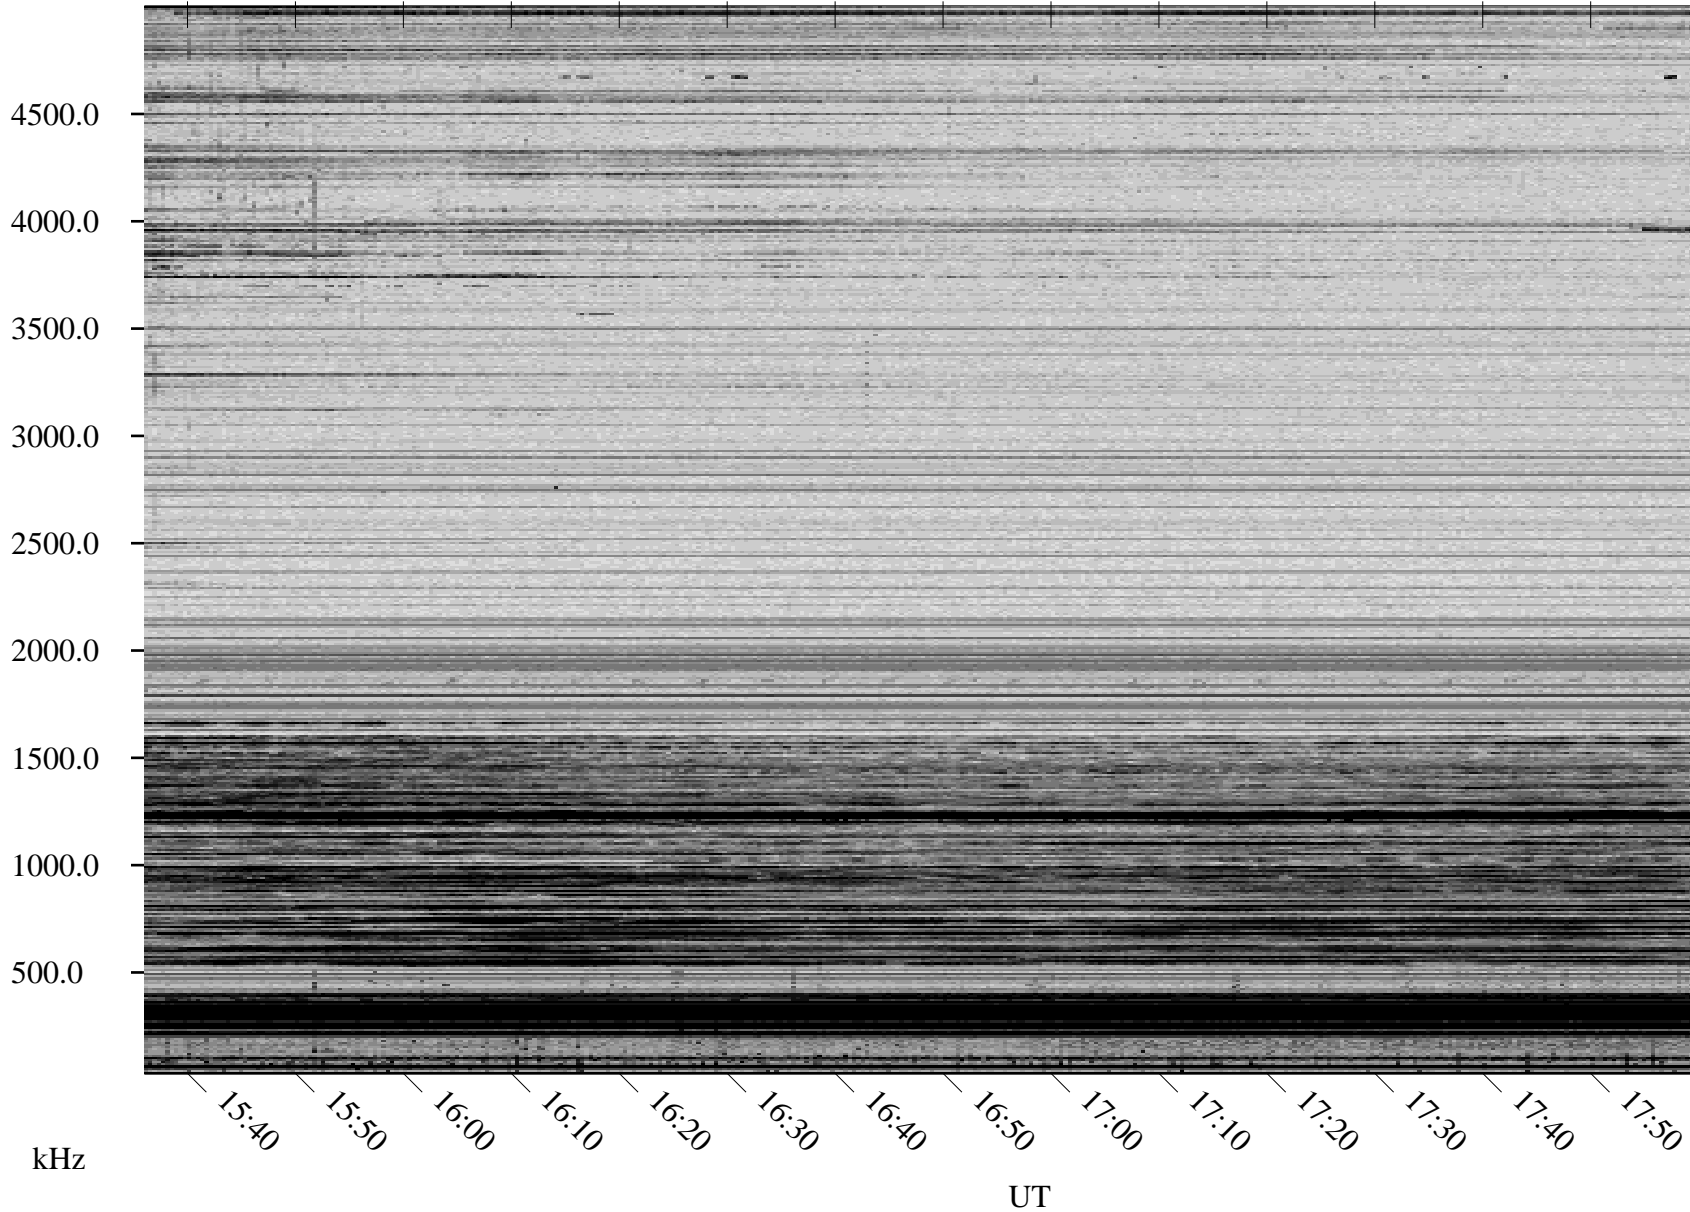

12/26/2008 Churchill, Manitoba

Linear Scale Black = 161 White = 15

ch083611.r00SUm max_12

Page 1

12/26/2008 Churchill, Manitoba

Linear Scale Black = 161 White = 15

ch083611.r00SUm max_12

Page 2

12/27/2008 Churchill, Manitoba

Linear Scale Black = 161 White = 15

ch083611.r00SUm max_12

Page 3

12/27/2008 Churchill, Manitoba

Linear Scale Black = 161 White = 15

ch083611.r00SUm max_12

Page 4

12/27/2008 Churchill, Manitoba

Linear Scale Black = 161 White = 15

ch083611.r00SUm max_12

Page 5

12/27/2008 Churchill, Manitoba

Linear Scale Black = 161 White = 15

ch083611.r00SUm max_12

Page 6

12/27/2008 Churchill, Manitoba

Linear Scale Black = 161 White = 15

ch08361l.r00SUm max_12

Page 7

12/27/2008 Churchill, Manitoba

Linear Scale Black = 161 White = 15

ch083611.r00SUm max_12

kHz