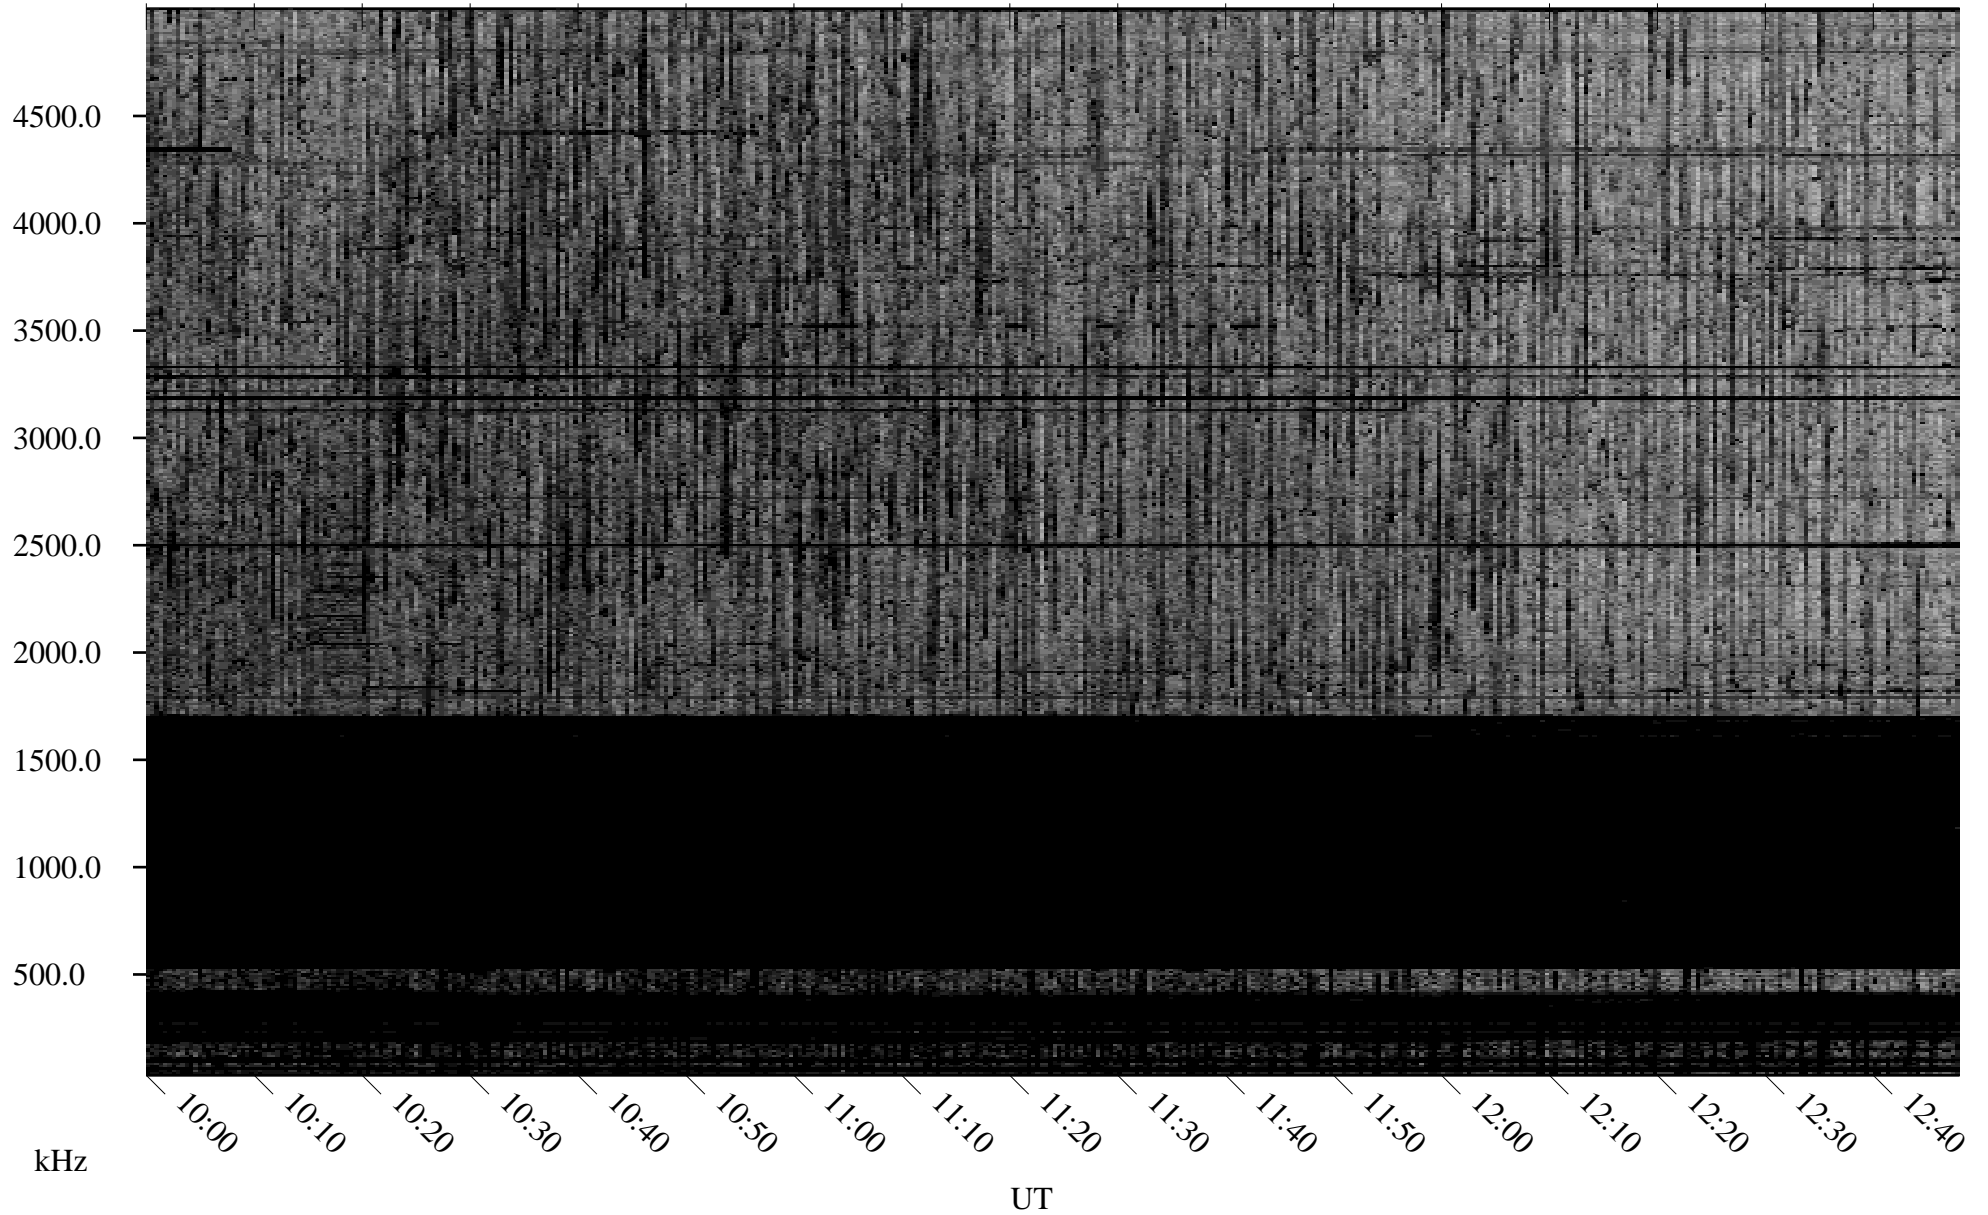

12/27/2008 Churchill, Manitoba

Linear Scale Black = 161 White = 15

ch083611.r00SUm max_12

Page 3

12/27/2008 Churchill, Manitoba

Linear Scale Black = 161 White = 15

ch083611.r00SUm max_12

Page 4

12/27/2008 Churchill, Manitoba

Linear Scale Black = 161 White = 15

ch083611.r00SUm max_12

Page 5

12/27/2008 Churchill, Manitoba

Linear Scale Black = 161 White = 15

ch083611.r00SUm max_12

Page 6

12/27/2008 Churchill, Manitoba

Linear Scale Black = 161 White = 15

ch08361l.r00SUm max_12

Page 7

12/27/2008 Churchill, Manitoba

Linear Scale Black = 161 White = 15

ch083611.r00SUm max_12

kHz