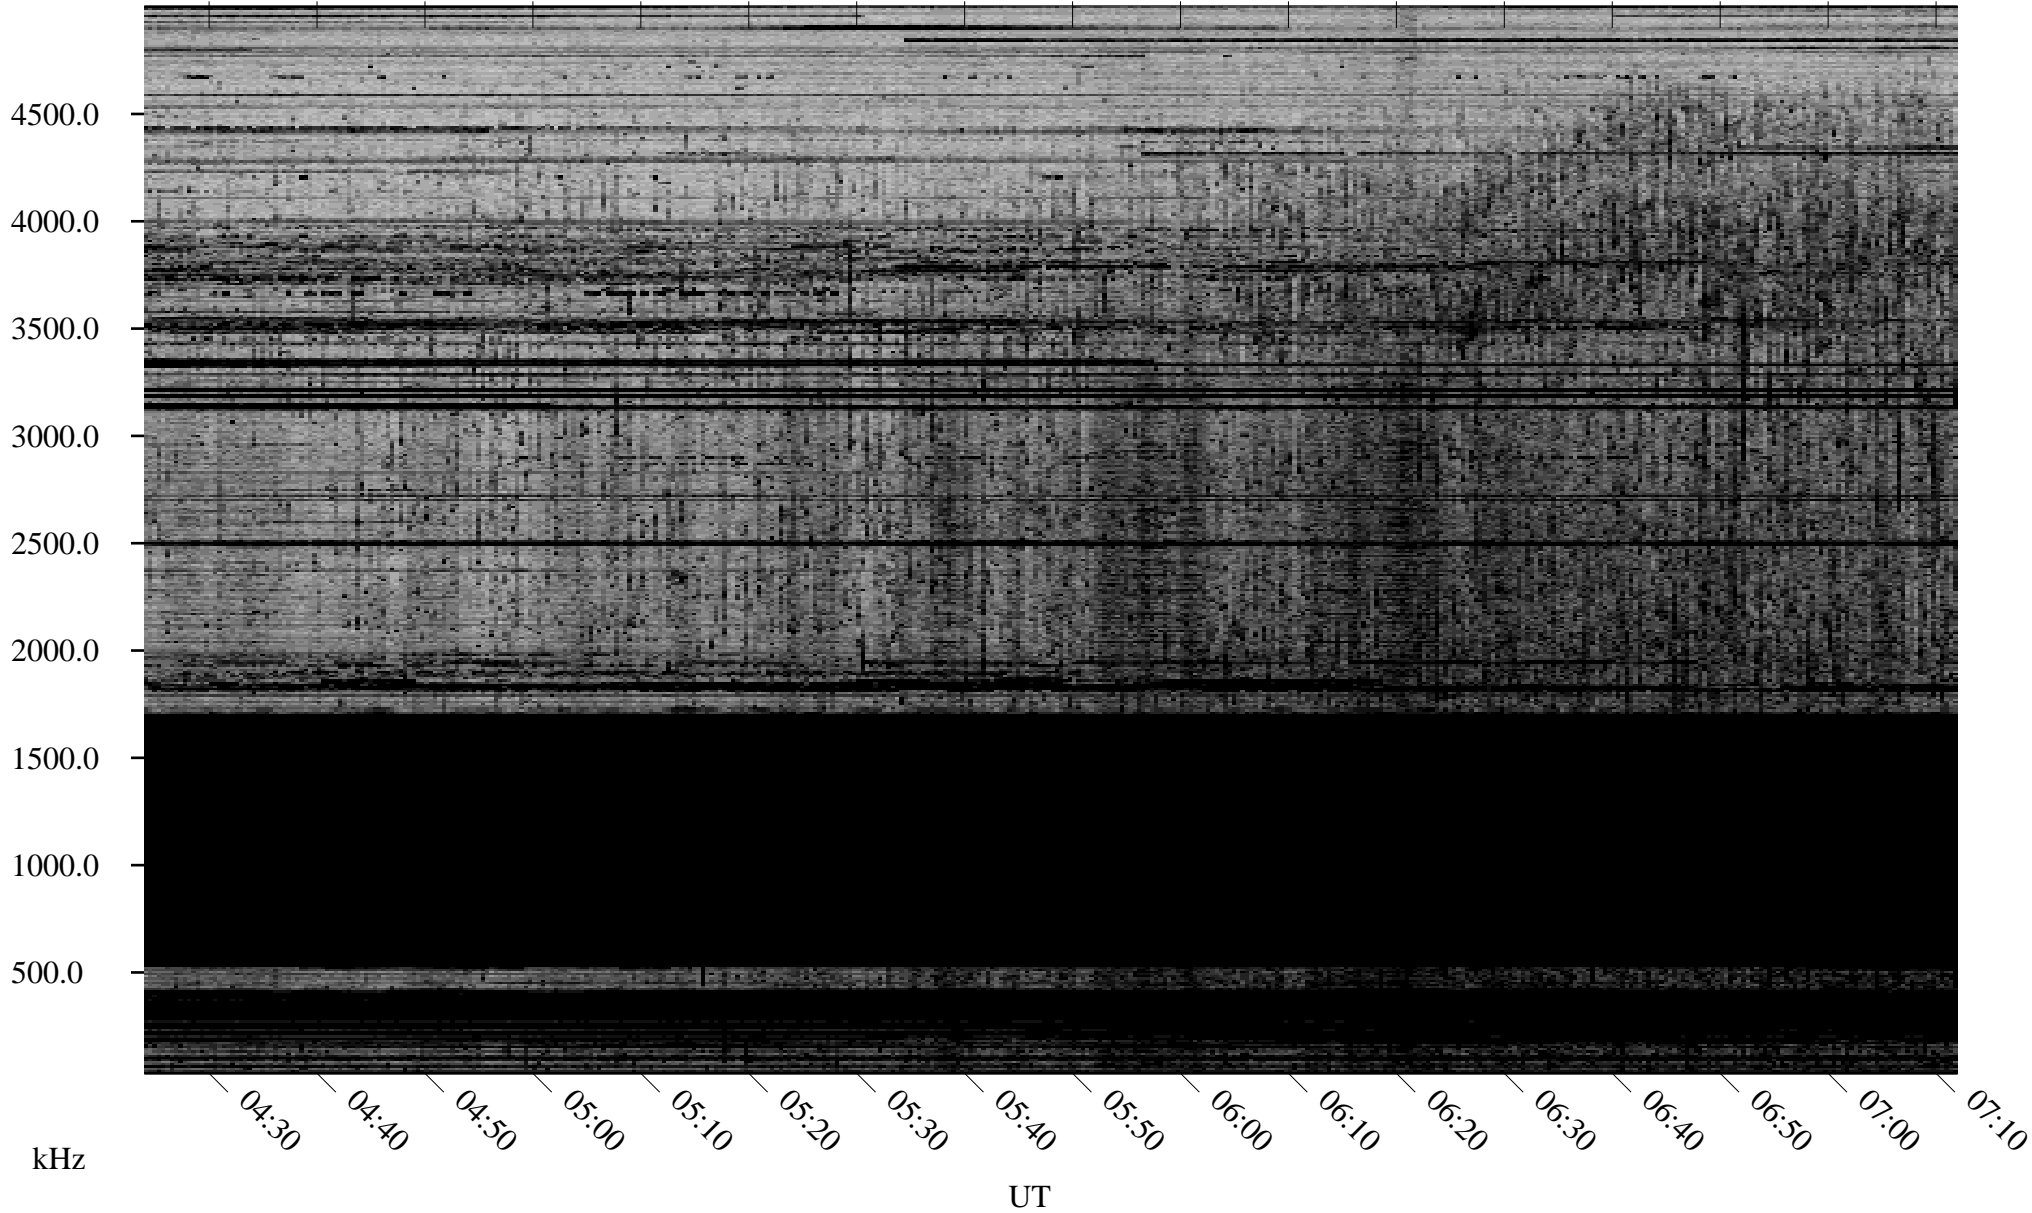

12/26/2008 Churchill, Manitoba

Linear Scale Black = 161 White = 15

ch083611.r00SUm max_12

Page 1

12/26/2008 Churchill, Manitoba

Linear Scale Black = 161 White = 15

ch083611.r00SUm max_12

Page 2

12/27/2008 Churchill, Manitoba

Linear Scale Black = 161 White = 15

ch083611.r00SUm max_12

Page 3

12/27/2008 Churchill, Manitoba

Linear Scale Black = 161 White = 15

ch083611.r00SUm max_12

Page 4

12/27/2008 Churchill, Manitoba

Linear Scale Black = 161 White = 15

ch083611.r00SUm max_12

Page 5

12/27/2008 Churchill, Manitoba

Linear Scale Black = 161 White = 15

ch083611.r00SUm max_12

Page 6

12/27/2008 Churchill, Manitoba

Linear Scale Black = 161 White = 15

ch08361l.r00SUm max_12

Page 7

12/27/2008 Churchill, Manitoba

Linear Scale Black = 161 White = 15

ch083611.r00SUm max_12

kHz