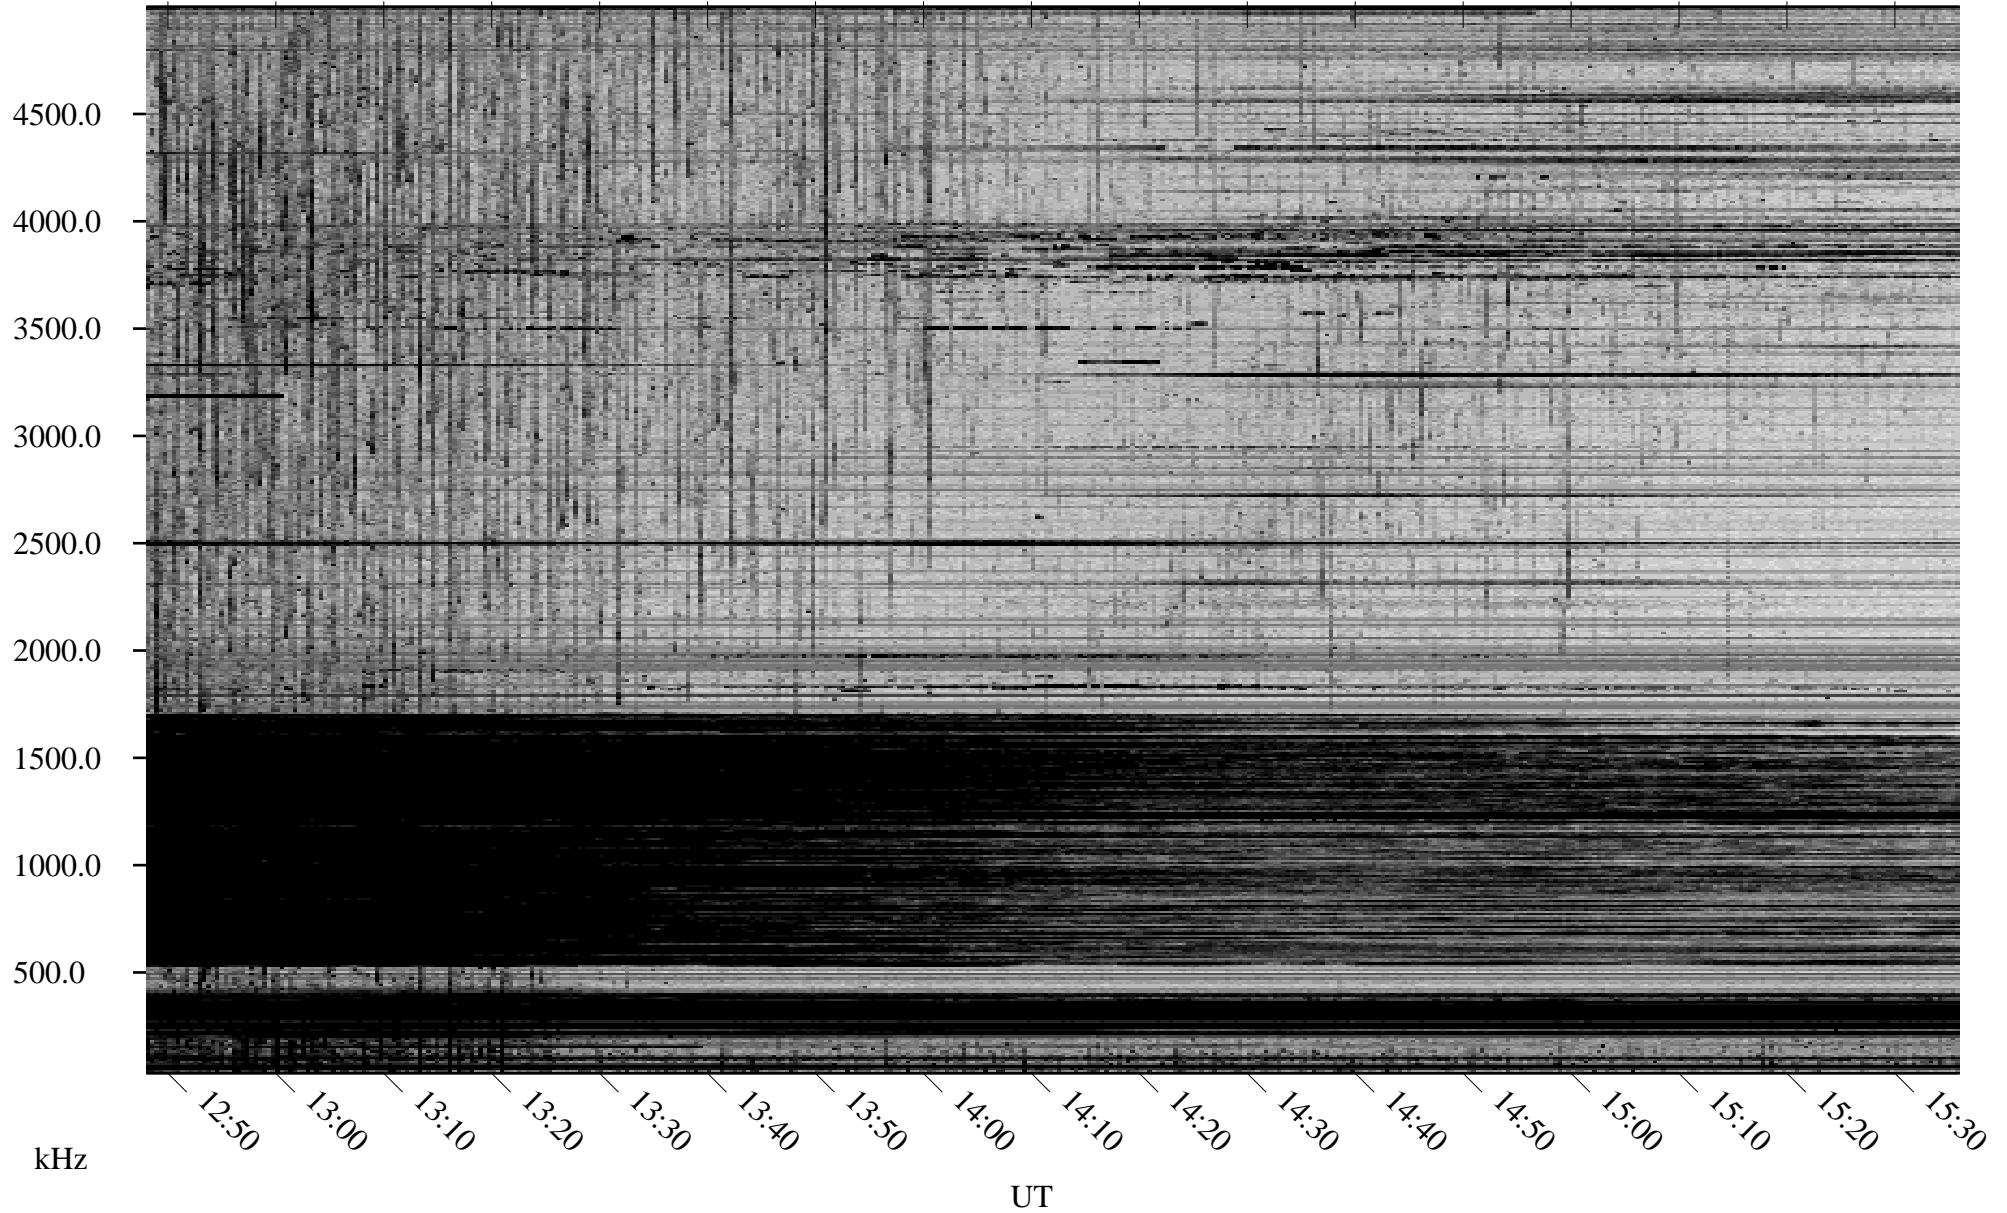

12/26/2008 Churchill, Manitoba

Linear Scale Black = 161 White = 15

ch083611.r00SUm max_12

Page 1

12/26/2008 Churchill, Manitoba

Linear Scale Black = 161 White = 15

ch083611.r00SUm max_12

Page 2

12/27/2008 Churchill, Manitoba

Linear Scale Black = 161 White = 15

ch083611.r00SUm max_12

Page 3

12/27/2008 Churchill, Manitoba

Linear Scale Black = 161 White = 15

ch083611.r00SUm max_12

Page 4

12/27/2008 Churchill, Manitoba

Linear Scale Black = 161 White = 15

ch083611.r00SUm max_12

Page 5

12/27/2008 Churchill, Manitoba

Linear Scale Black = 161 White = 15

ch083611.r00SUm max_12

Page 6

12/27/2008 Churchill, Manitoba

Linear Scale Black = 161 White = 15

ch08361l.r00SUm max_12

Page 7

12/27/2008 Churchill, Manitoba

Linear Scale Black = 161 White = 15

ch083611.r00SUm max_12

kHz