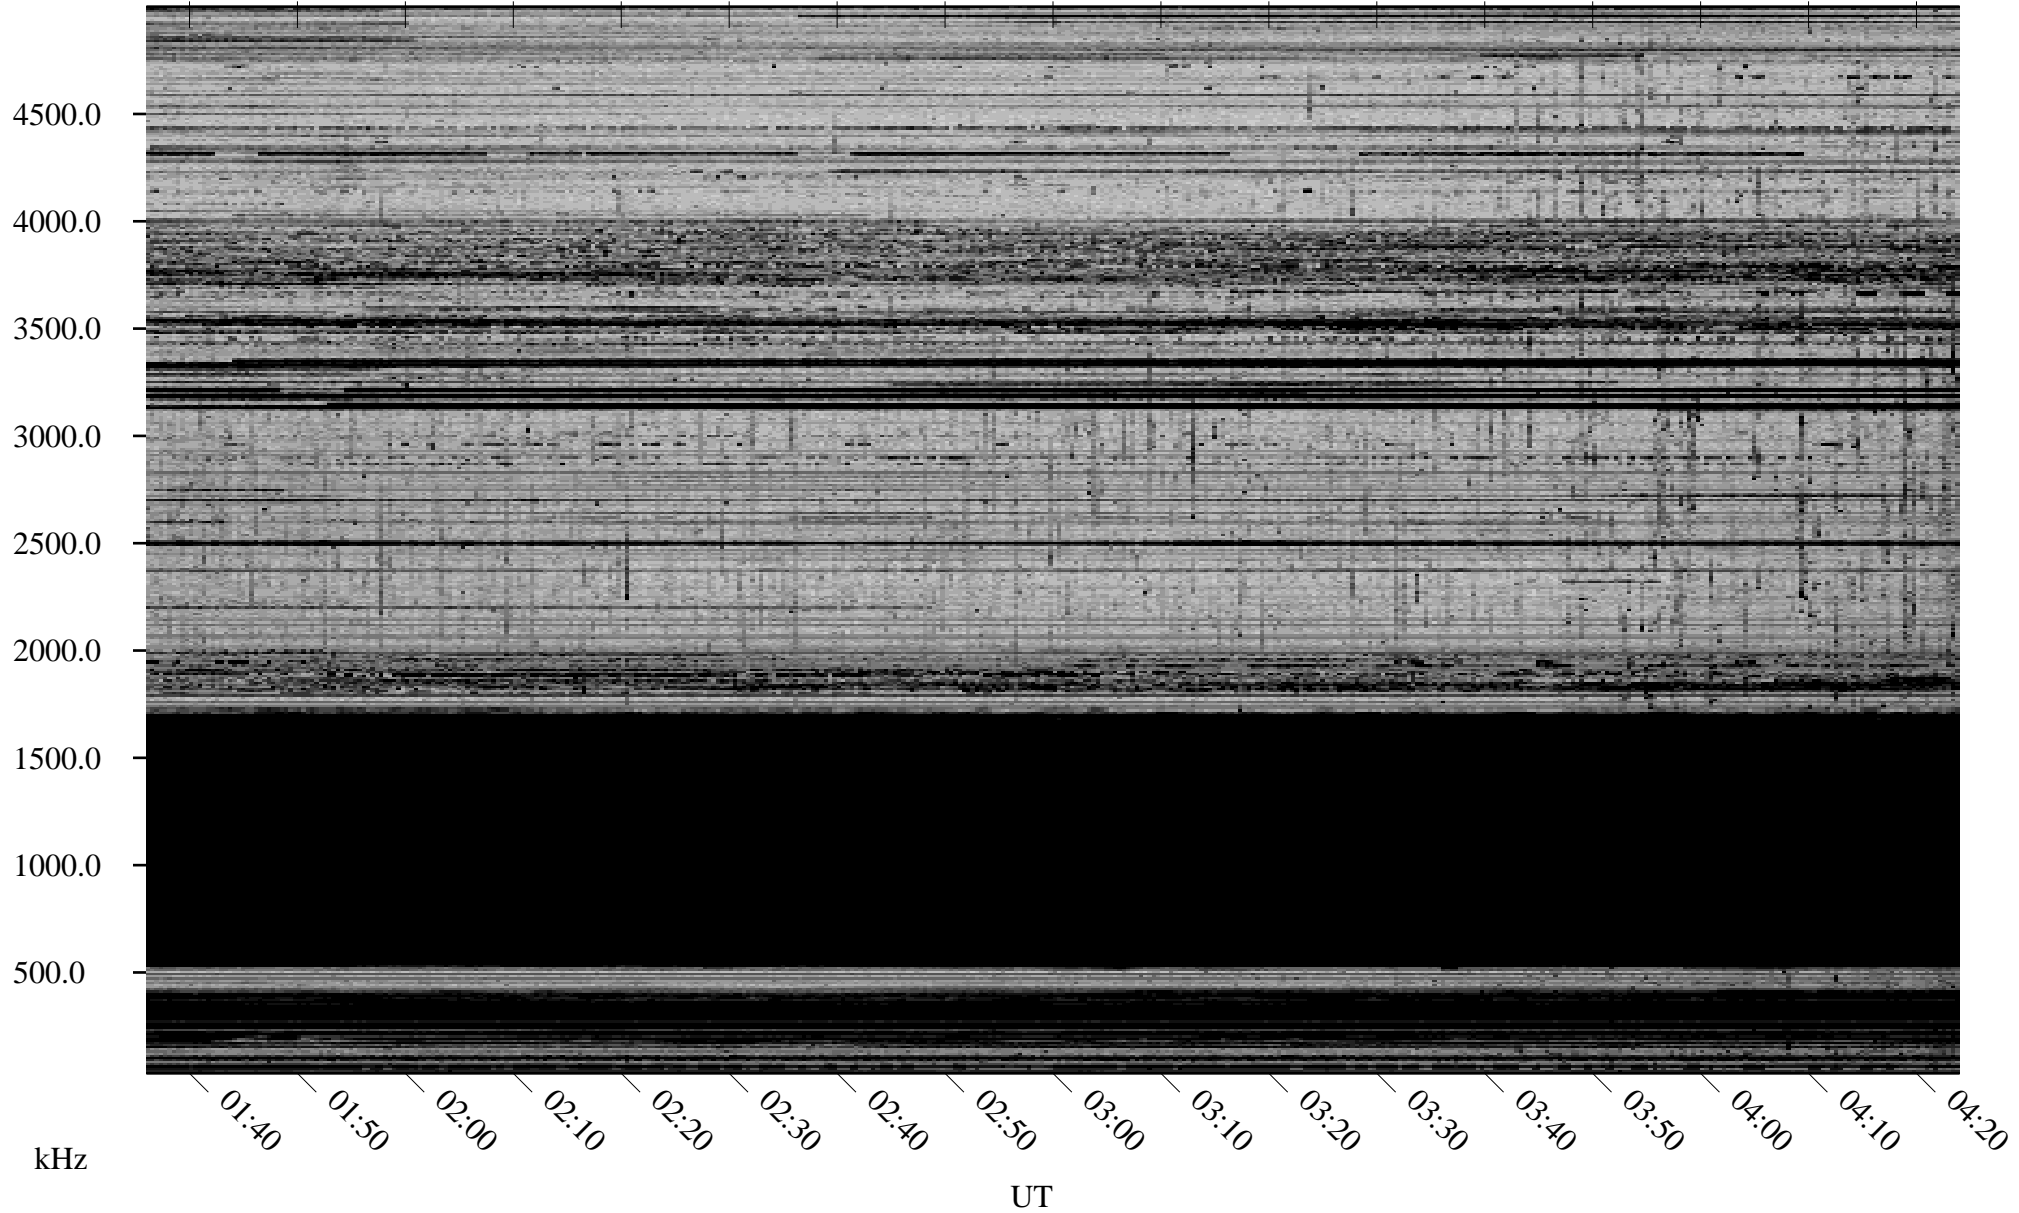

12/26/2008 Churchill, Manitoba

Linear Scale Black = 161 White = 15

ch083611.r00SUm max_12

Page 1

12/26/2008 Churchill, Manitoba

Linear Scale Black = 161 White = 15

ch083611.r00SUm max_12

Page 2

12/27/2008 Churchill, Manitoba

Linear Scale Black = 161 White = 15

ch083611.r00SUm max_12

Page 3

12/27/2008 Churchill, Manitoba

Linear Scale Black = 161 White = 15

ch083611.r00SUm max_12

Page 4

12/27/2008 Churchill, Manitoba

Linear Scale Black = 161 White = 15

ch083611.r00SUm max_12

Page 5

12/27/2008 Churchill, Manitoba

Linear Scale Black = 161 White = 15

ch083611.r00SUm max_12

Page 6

12/27/2008 Churchill, Manitoba

Linear Scale Black = 161 White = 15

ch08361l.r00SUm max_12

Page 7

12/27/2008 Churchill, Manitoba

Linear Scale Black = 161 White = 15

ch083611.r00SUm max_12

kHz