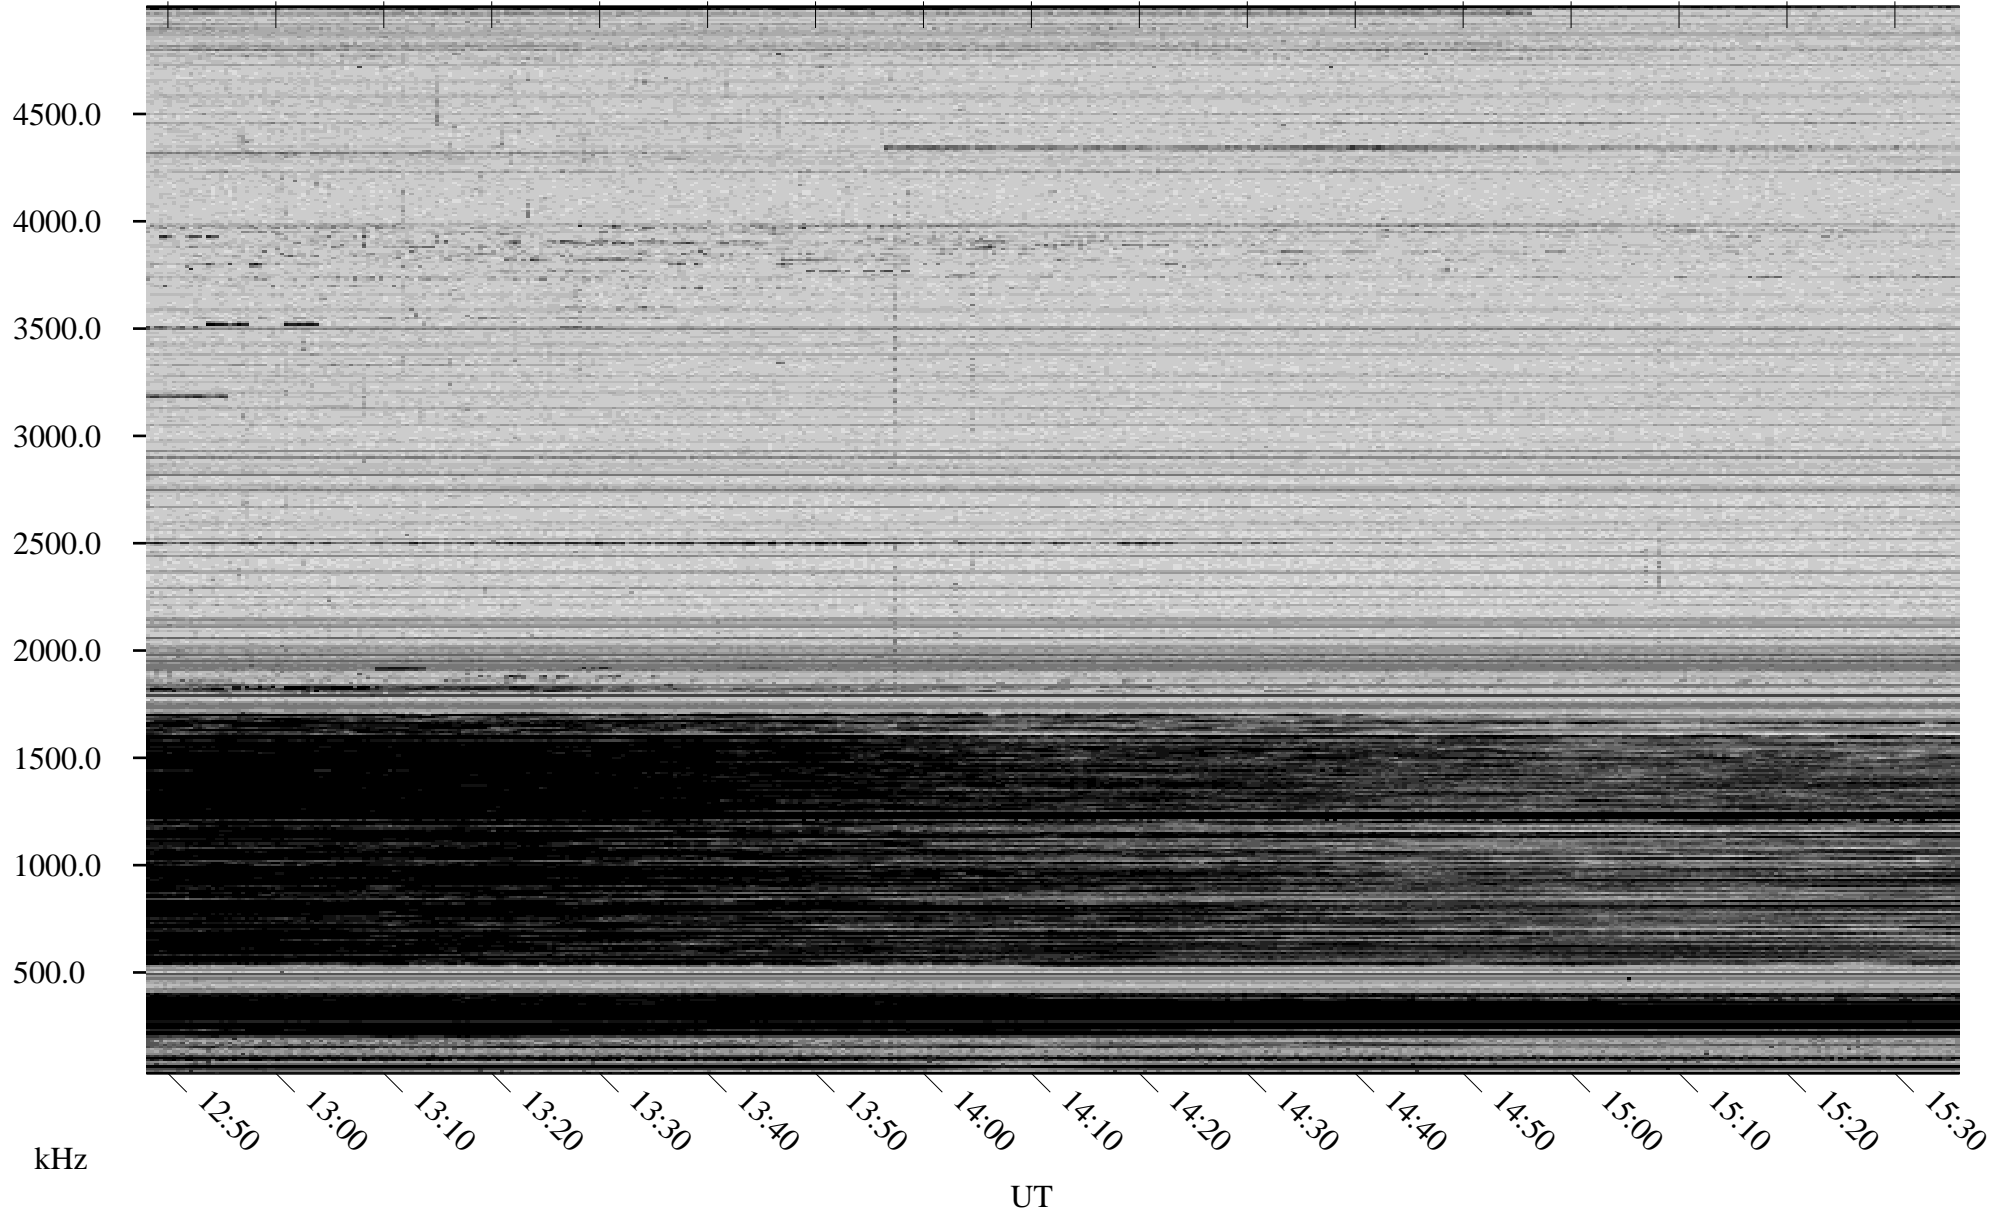

12/27/2008 Churchill, Manitoba

Linear Scale Black = 161 White = 15

ch08362l.r00SUm max_12

Page 1

12/27/2008 Churchill, Manitoba

Linear Scale Black = 161 White = 15

ch08362l.r00SUm max_12

Page 2

12/28/2008 Churchill, Manitoba

Linear Scale Black = 161 White = 15

ch08362l.r00SUm max_12

Page 3

12/28/2008 Churchill, Manitoba

Linear Scale Black = 161 White = 15

ch08362l.r00SUm max_12

Page 4

12/28/2008 Churchill, Manitoba

Linear Scale Black = 161 White = 15

ch08362l.r00SUm max_12

Page 5

12/28/2008 Churchill, Manitoba

Linear Scale Black = 161 White = 15

ch08362l.r00SUm max_12

Page 6

12/28/2008 Churchill, Manitoba

Linear Scale Black = 161 White = 15

ch08362l.r00SUm max_12

Page 7

12/28/2008 Churchill, Manitoba

Linear Scale Black = 161 White = 15

ch08362l.r00SUm max_12