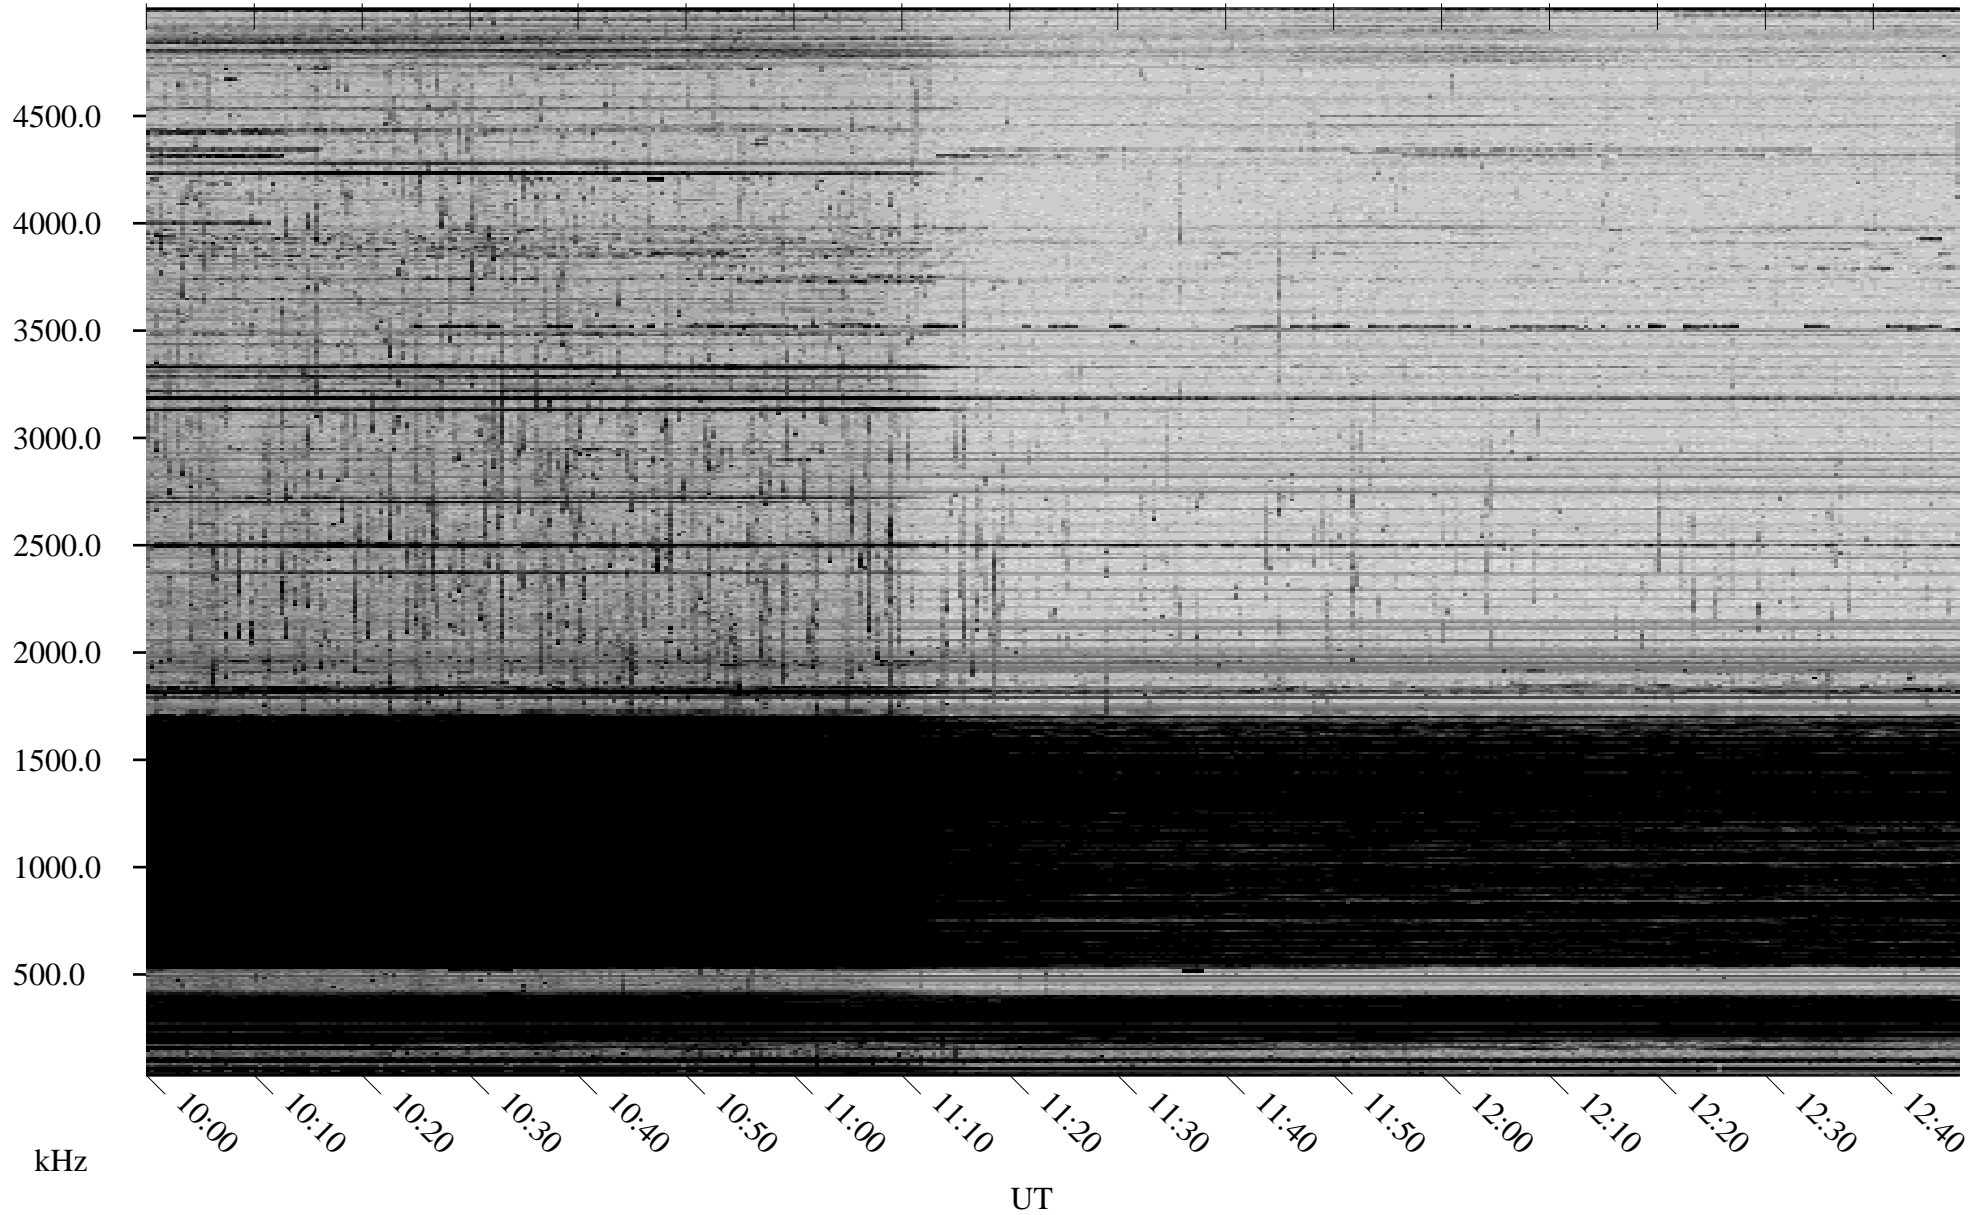

12/27/2008 Churchill, Manitoba

Linear Scale Black = 161 White = 15

ch08362l.r00SUm max_12

Page 1

12/27/2008 Churchill, Manitoba

Linear Scale Black = 161 White = 15

ch08362l.r00SUm max_12

Page 2

12/28/2008 Churchill, Manitoba

Linear Scale Black = 161 White = 15

ch08362l.r00SUm max_12

Page 3

12/28/2008 Churchill, Manitoba

Linear Scale Black = 161 White = 15

ch08362l.r00SUm max_12

Page 4

12/28/2008 Churchill, Manitoba

Linear Scale Black = 161 White = 15

ch08362l.r00SUm max_12

Page 5

12/28/2008 Churchill, Manitoba

Linear Scale Black = 161 White = 15

ch08362l.r00SUm max_12

Page 6

12/28/2008 Churchill, Manitoba

Linear Scale Black = 161 White = 15

ch08362l.r00SUm max_12

Page 7

12/28/2008 Churchill, Manitoba

Linear Scale Black = 161 White = 15

ch08362l.r00SUm max_12