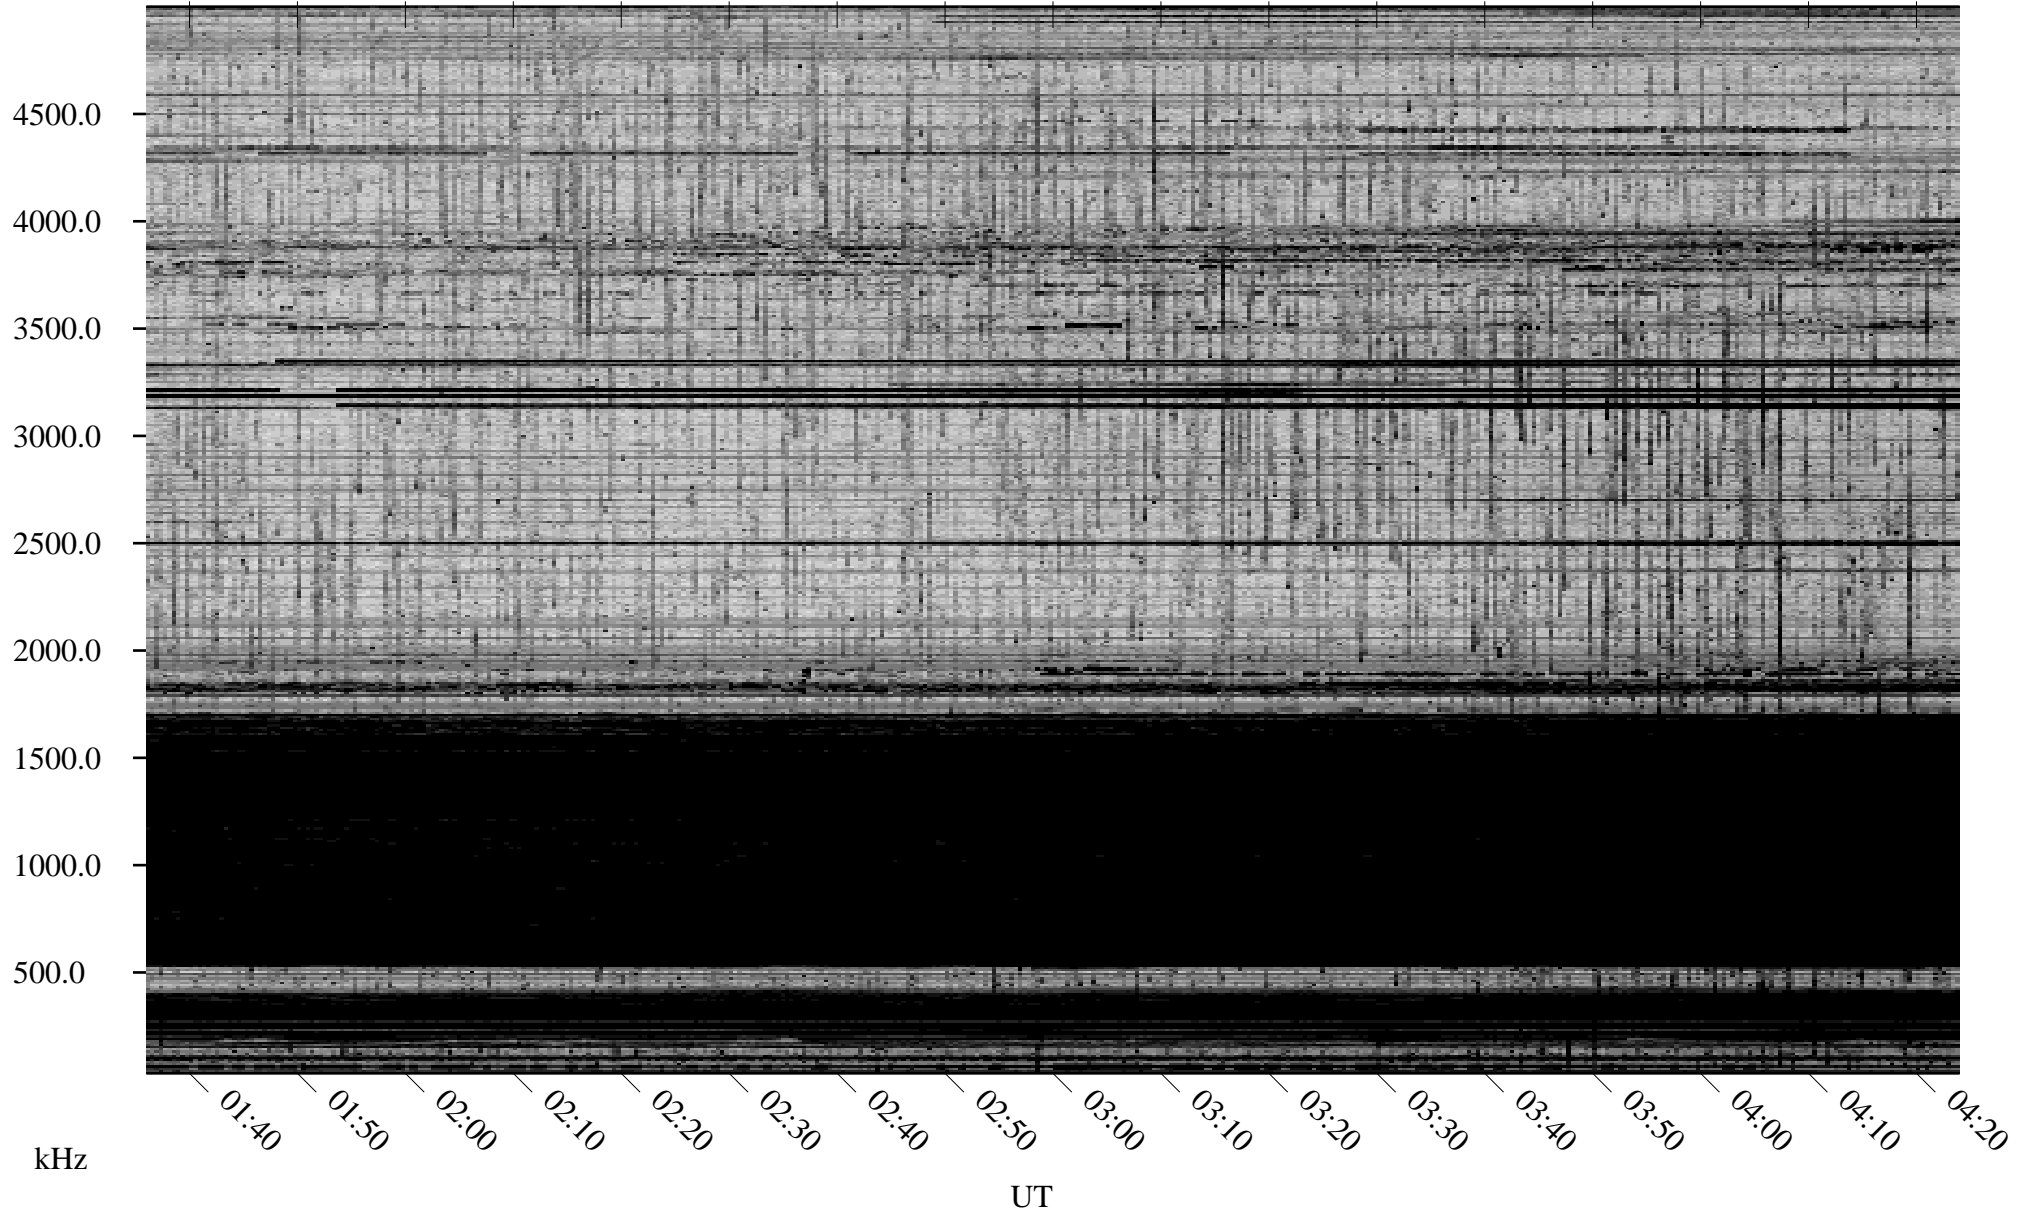

12/27/2008 Churchill, Manitoba

Linear Scale Black = 161 White = 15

ch08362l.r00SUm max_12

Page 1

12/27/2008 Churchill, Manitoba

Linear Scale Black = 161 White = 15

ch08362l.r00SUm max_12

Page 2

12/28/2008 Churchill, Manitoba

Linear Scale Black = 161 White = 15

ch08362l.r00SUm max_12

Page 3

12/28/2008 Churchill, Manitoba

Linear Scale Black = 161 White = 15

ch08362l.r00SUm max_12

Page 4

12/28/2008 Churchill, Manitoba

Linear Scale Black = 161 White = 15

ch08362l.r00SUm max_12

Page 5

12/28/2008 Churchill, Manitoba

Linear Scale Black = 161 White = 15

ch08362l.r00SUm max_12

Page 6

12/28/2008 Churchill, Manitoba

Linear Scale Black = 161 White = 15

ch08362l.r00SUm max_12

Page 7

12/28/2008 Churchill, Manitoba

Linear Scale Black = 161 White = 15

ch08362l.r00SUm max_12