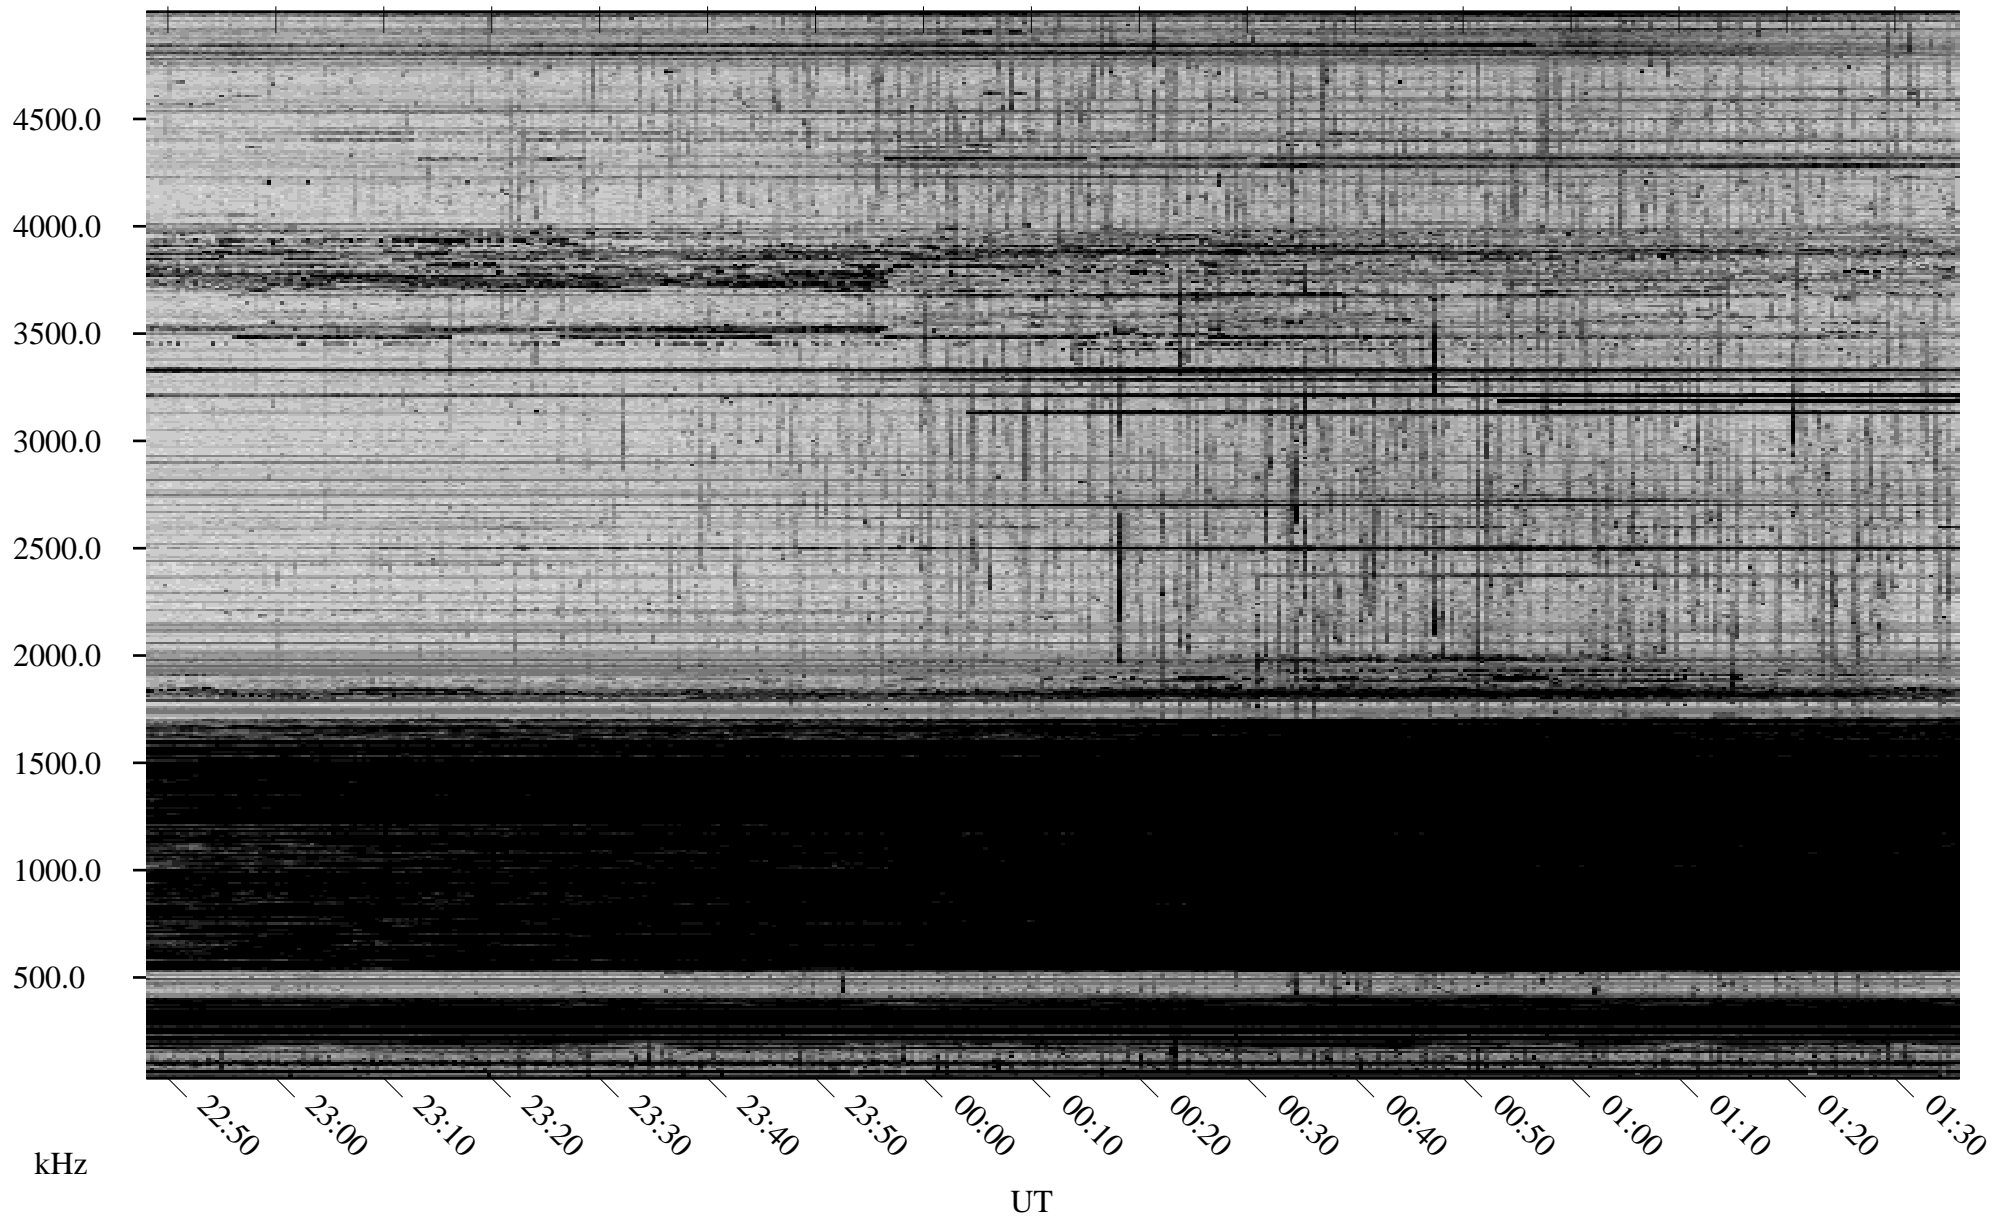

12/27/2008 Churchill, Manitoba

Linear Scale Black = 161 White = 15

ch08362l.r00SUm max_12

Page 1

12/27/2008 Churchill, Manitoba

Linear Scale Black = 161 White = 15

ch08362l.r00SUm max_12

Page 2

12/28/2008 Churchill, Manitoba

Linear Scale Black = 161 White = 15

ch08362l.r00SUm max_12

Page 3

12/28/2008 Churchill, Manitoba

Linear Scale Black = 161 White = 15

ch08362l.r00SUm max_12

Page 4

12/28/2008 Churchill, Manitoba

Linear Scale Black = 161 White = 15

ch08362l.r00SUm max_12

Page 5

12/28/2008 Churchill, Manitoba

Linear Scale Black = 161 White = 15

ch08362l.r00SUm max_12

Page 6

12/28/2008 Churchill, Manitoba

Linear Scale Black = 161 White = 15

ch08362l.r00SUm max_12

Page 7

12/28/2008 Churchill, Manitoba

Linear Scale Black = 161 White = 15

ch08362l.r00SUm max_12