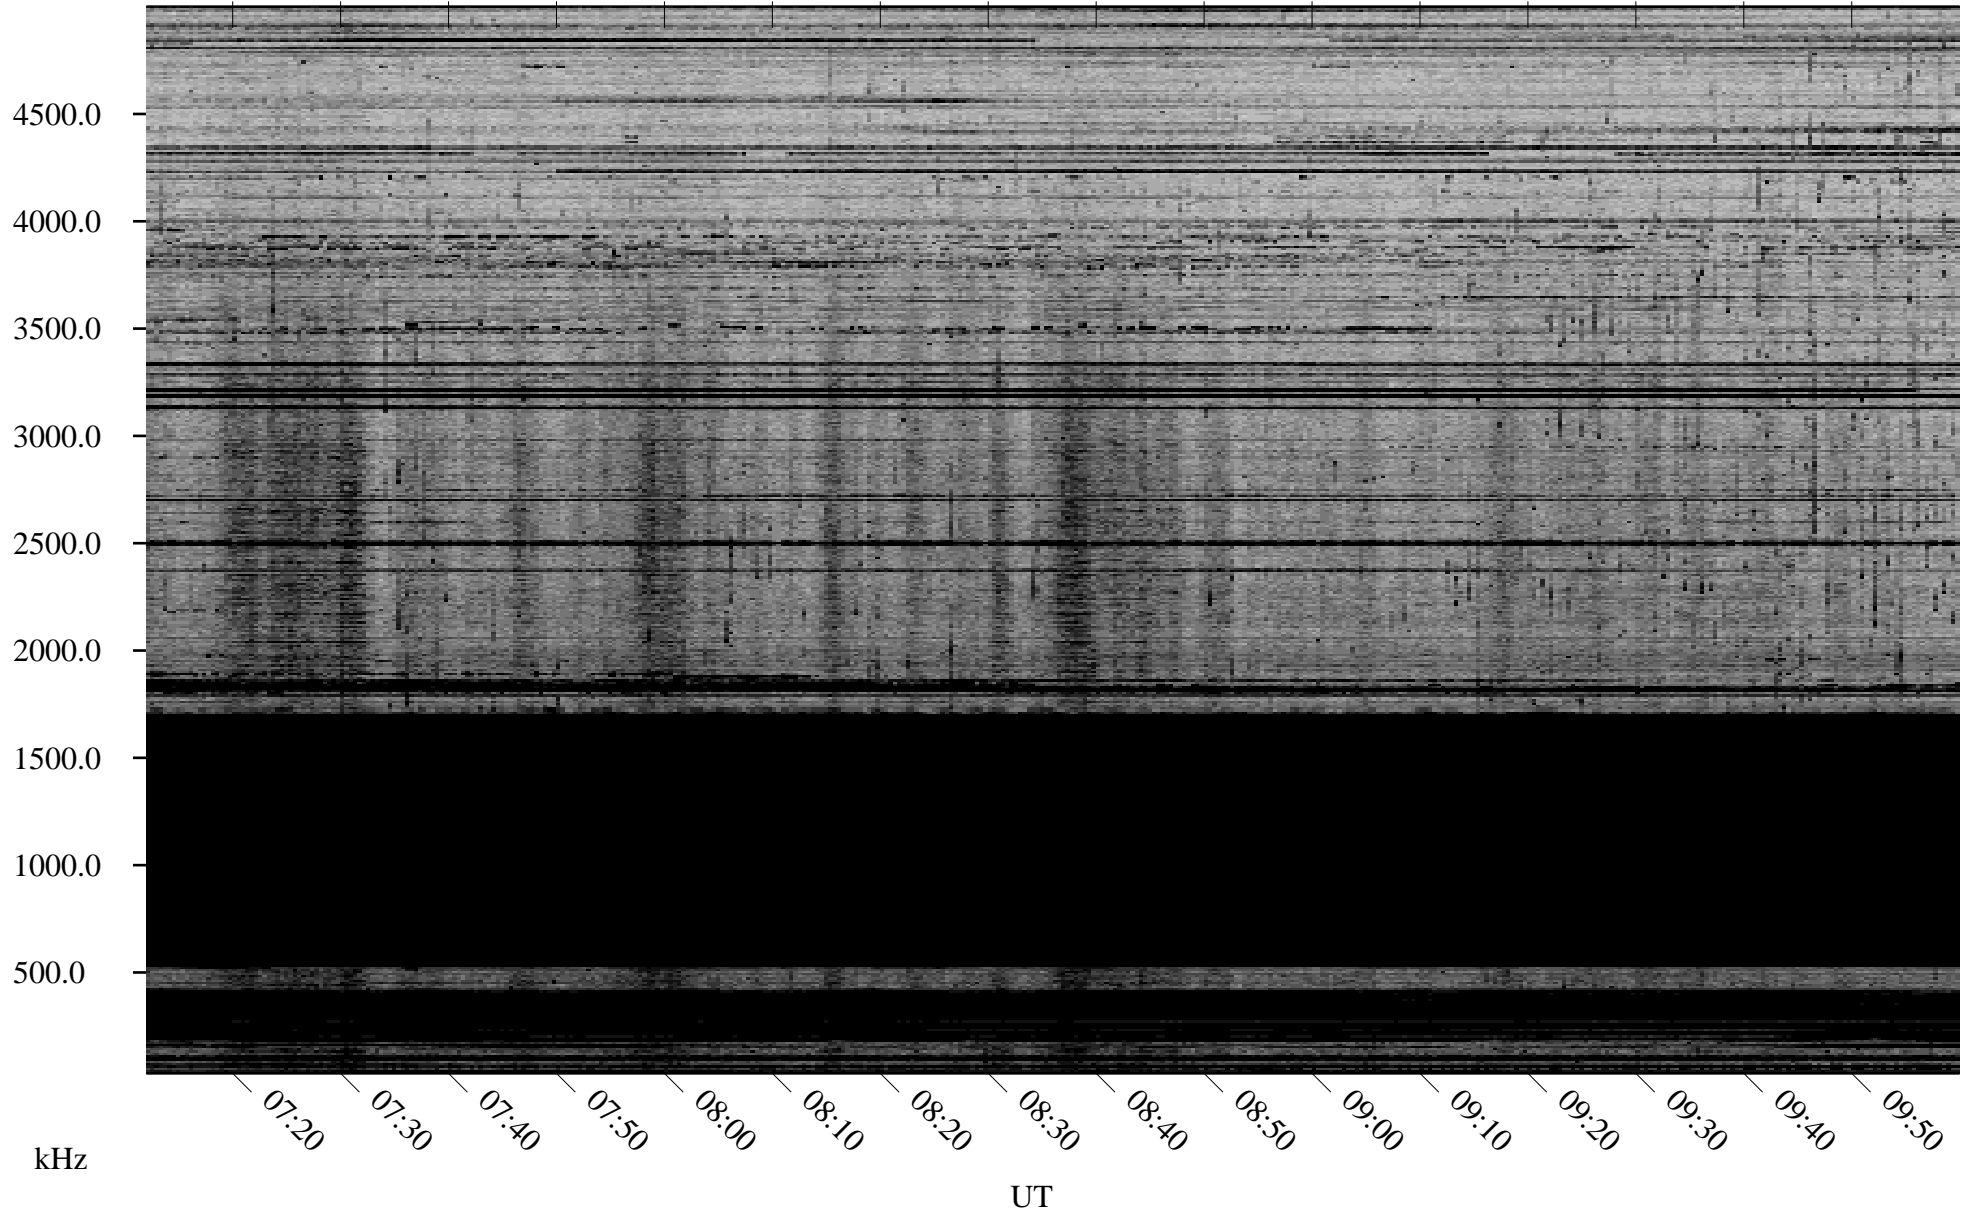

12/27/2008 Churchill, Manitoba

Linear Scale Black = 161 White = 15

ch08362l.r00SUm max_12

Page 1

12/27/2008 Churchill, Manitoba

Linear Scale Black = 161 White = 15

ch08362l.r00SUm max_12

Page 2

12/28/2008 Churchill, Manitoba

Linear Scale Black = 161 White = 15

ch08362l.r00SUm max_12

Page 3

12/28/2008 Churchill, Manitoba

Linear Scale Black = 161 White = 15

ch08362l.r00SUm max_12

Page 4

12/28/2008 Churchill, Manitoba

Linear Scale Black = 161 White = 15

ch08362l.r00SUm max_12

Page 5

12/28/2008 Churchill, Manitoba

Linear Scale Black = 161 White = 15

ch08362l.r00SUm max_12

Page 6

12/28/2008 Churchill, Manitoba

Linear Scale Black = 161 White = 15

ch08362l.r00SUm max_12

Page 7

12/28/2008 Churchill, Manitoba

Linear Scale Black = 161 White = 15

ch08362l.r00SUm max_12