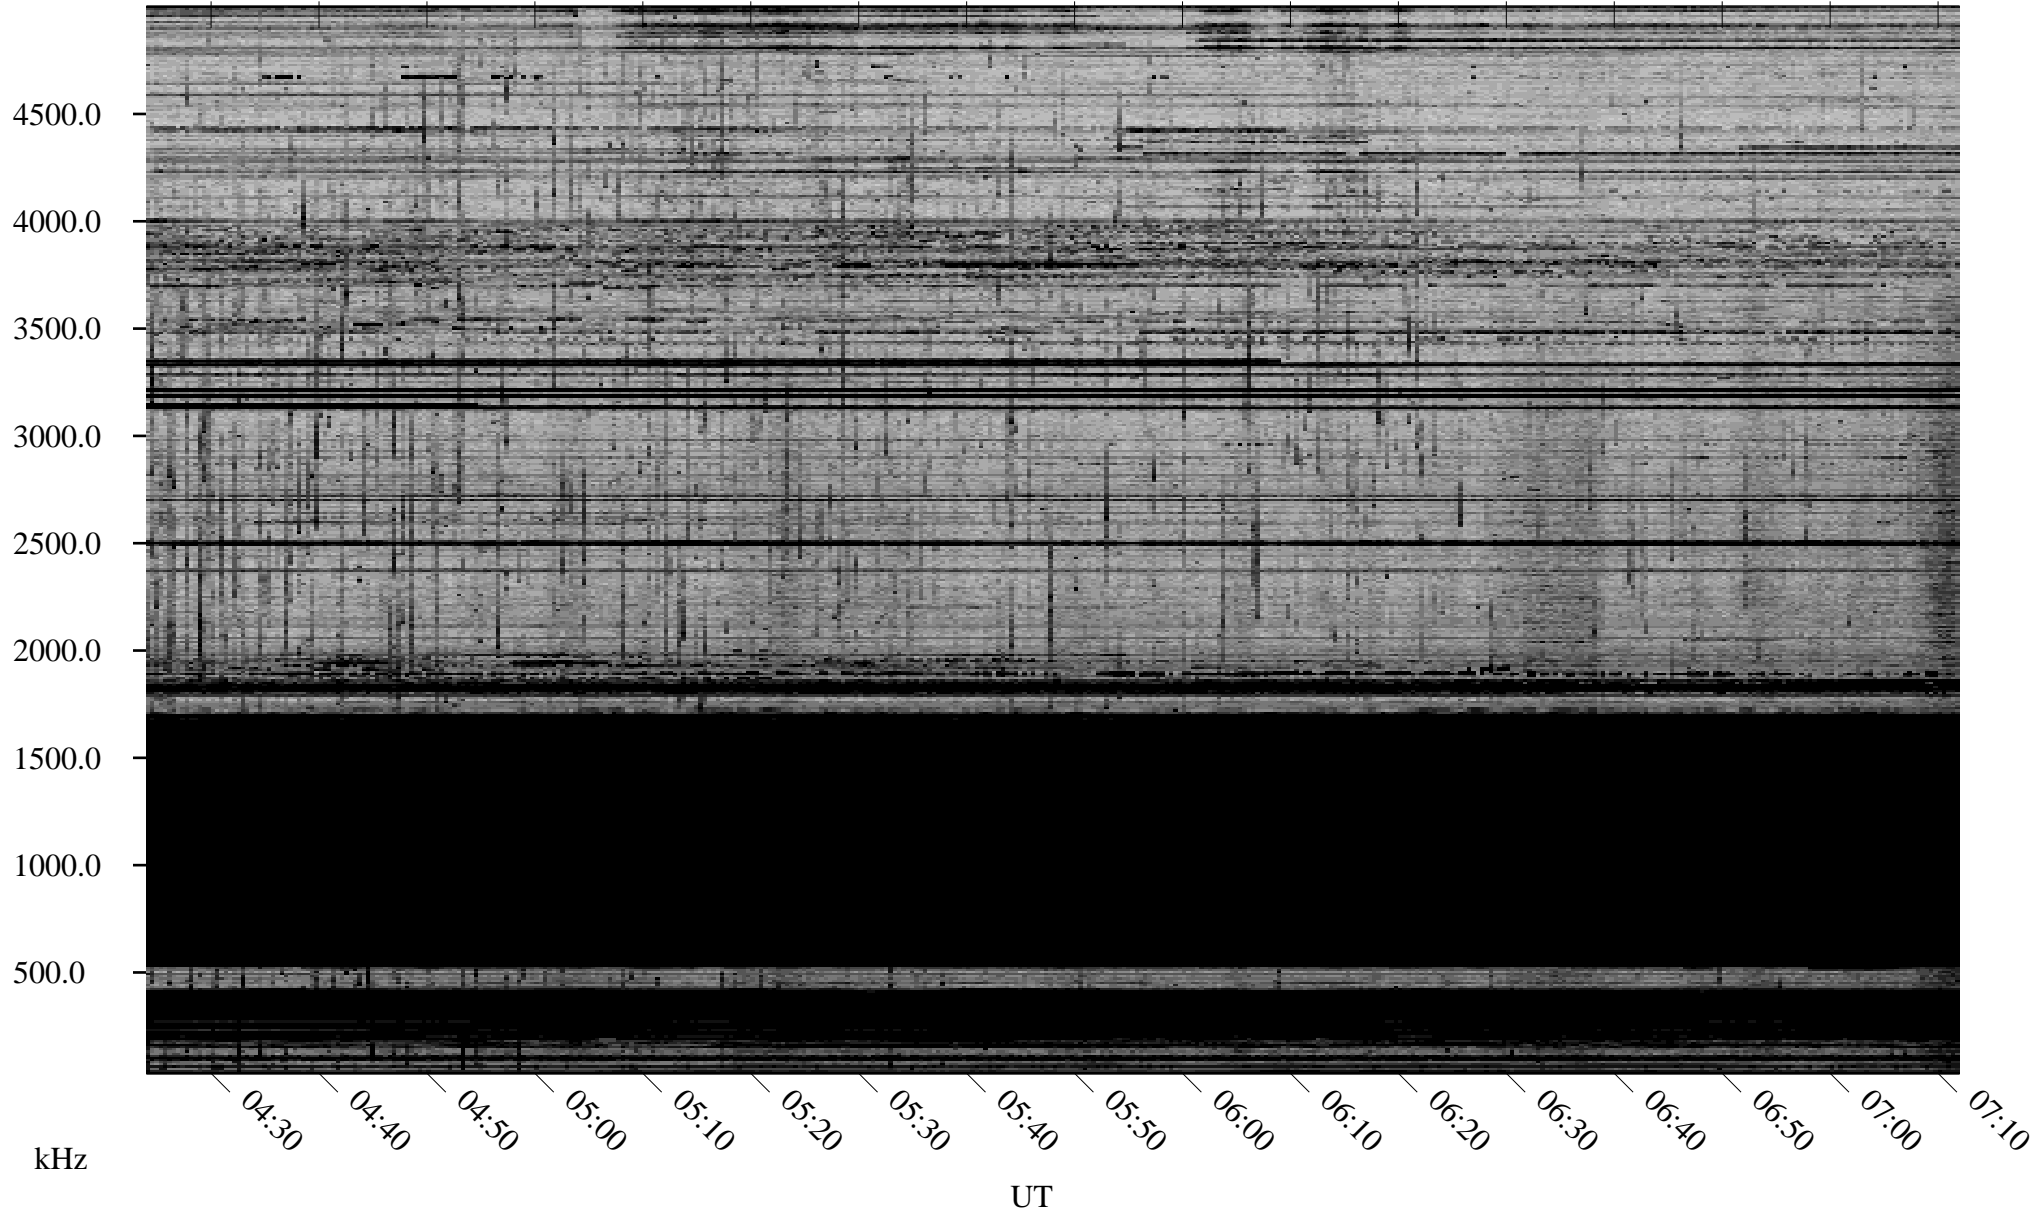

12/27/2008 Churchill, Manitoba

Linear Scale Black = 161 White = 15

ch08362l.r00SUm max_12

Page 1

12/27/2008 Churchill, Manitoba

Linear Scale Black = 161 White = 15

ch08362l.r00SUm max_12

Page 2

12/28/2008 Churchill, Manitoba

Linear Scale Black = 161 White = 15

ch08362l.r00SUm max_12

Page 3

12/28/2008 Churchill, Manitoba

Linear Scale Black = 161 White = 15

ch08362l.r00SUm max_12

Page 4

12/28/2008 Churchill, Manitoba

Linear Scale Black = 161 White = 15

ch08362l.r00SUm max_12

Page 5

12/28/2008 Churchill, Manitoba

Linear Scale Black = 161 White = 15

ch08362l.r00SUm max_12

Page 6

12/28/2008 Churchill, Manitoba

Linear Scale Black = 161 White = 15

ch08362l.r00SUm max_12

Page 7

12/28/2008 Churchill, Manitoba

Linear Scale Black = 161 White = 15

ch08362l.r00SUm max_12