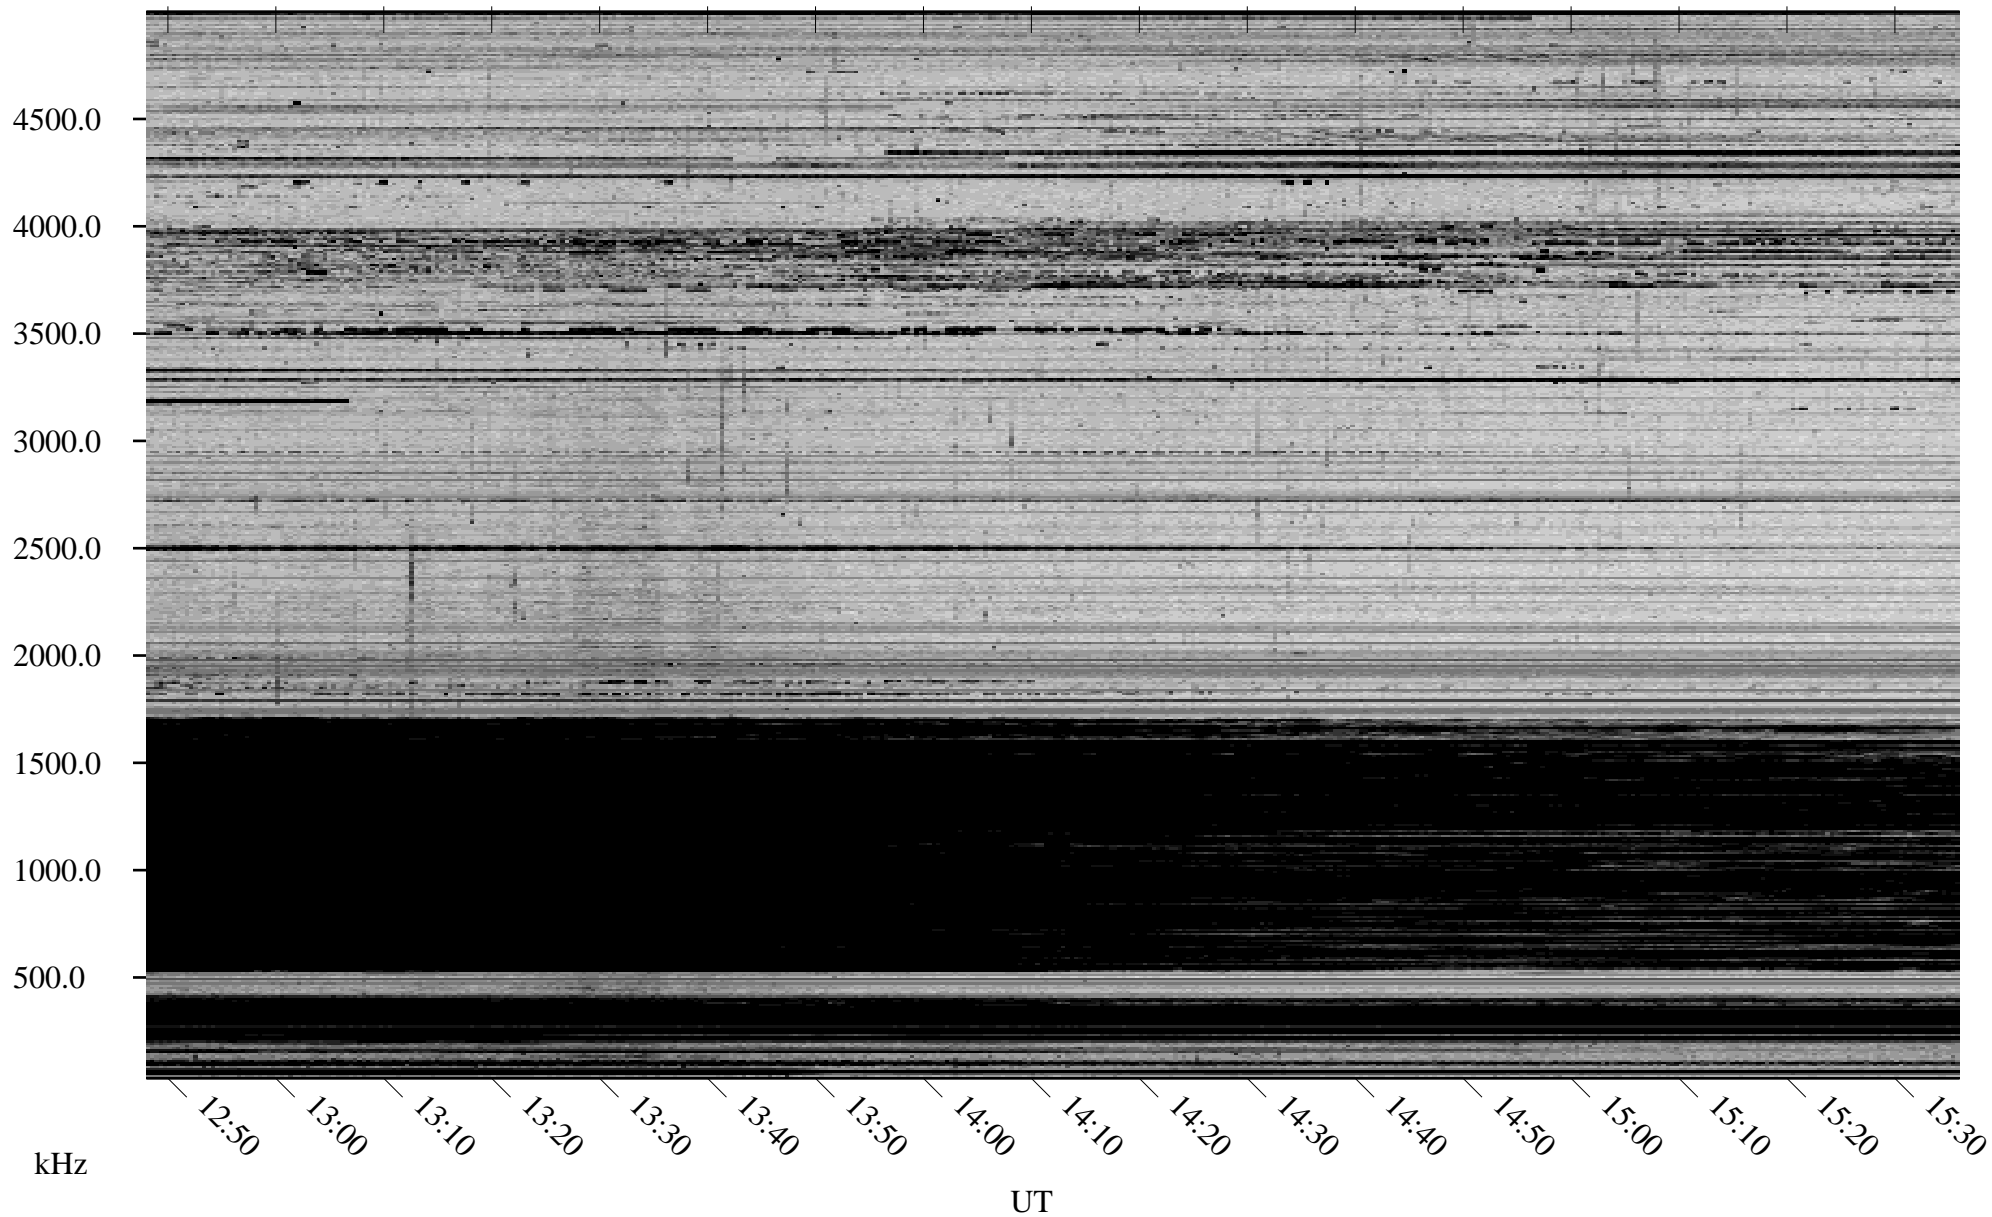

12/28/2008 Churchill, Manitoba

Linear Scale Black = 161 White = 15

ch08363l.r00SUm max_12

Page 1

12/28/2008 Churchill, Manitoba

Linear Scale Black = 161 White = 15

ch08363l.r00SUm max_12

Page 2

12/29/2008 Churchill, Manitoba

Linear Scale Black = 161 White = 15

ch08363l.r00SUm max_12

Page 3

12/29/2008 Churchill, Manitoba

Linear Scale Black = 161 White = 15

ch08363l.r00SUm max_12

Page 4

12/29/2008 Churchill, Manitoba

Linear Scale Black = 161 White = 15

ch08363l.r00SUm max_12

Page 5

12/29/2008 Churchill, Manitoba

Linear Scale Black = 161 White = 15

ch08363l.r00SUm max_12

Page 6

12/29/2008 Churchill, Manitoba

Linear Scale Black = 161 White = 15

ch08363l.r00SUm max_12

Page 7

12/29/2008 Churchill, Manitoba

Linear Scale Black = 161 White = 15

ch08363l.r00SUm max_12