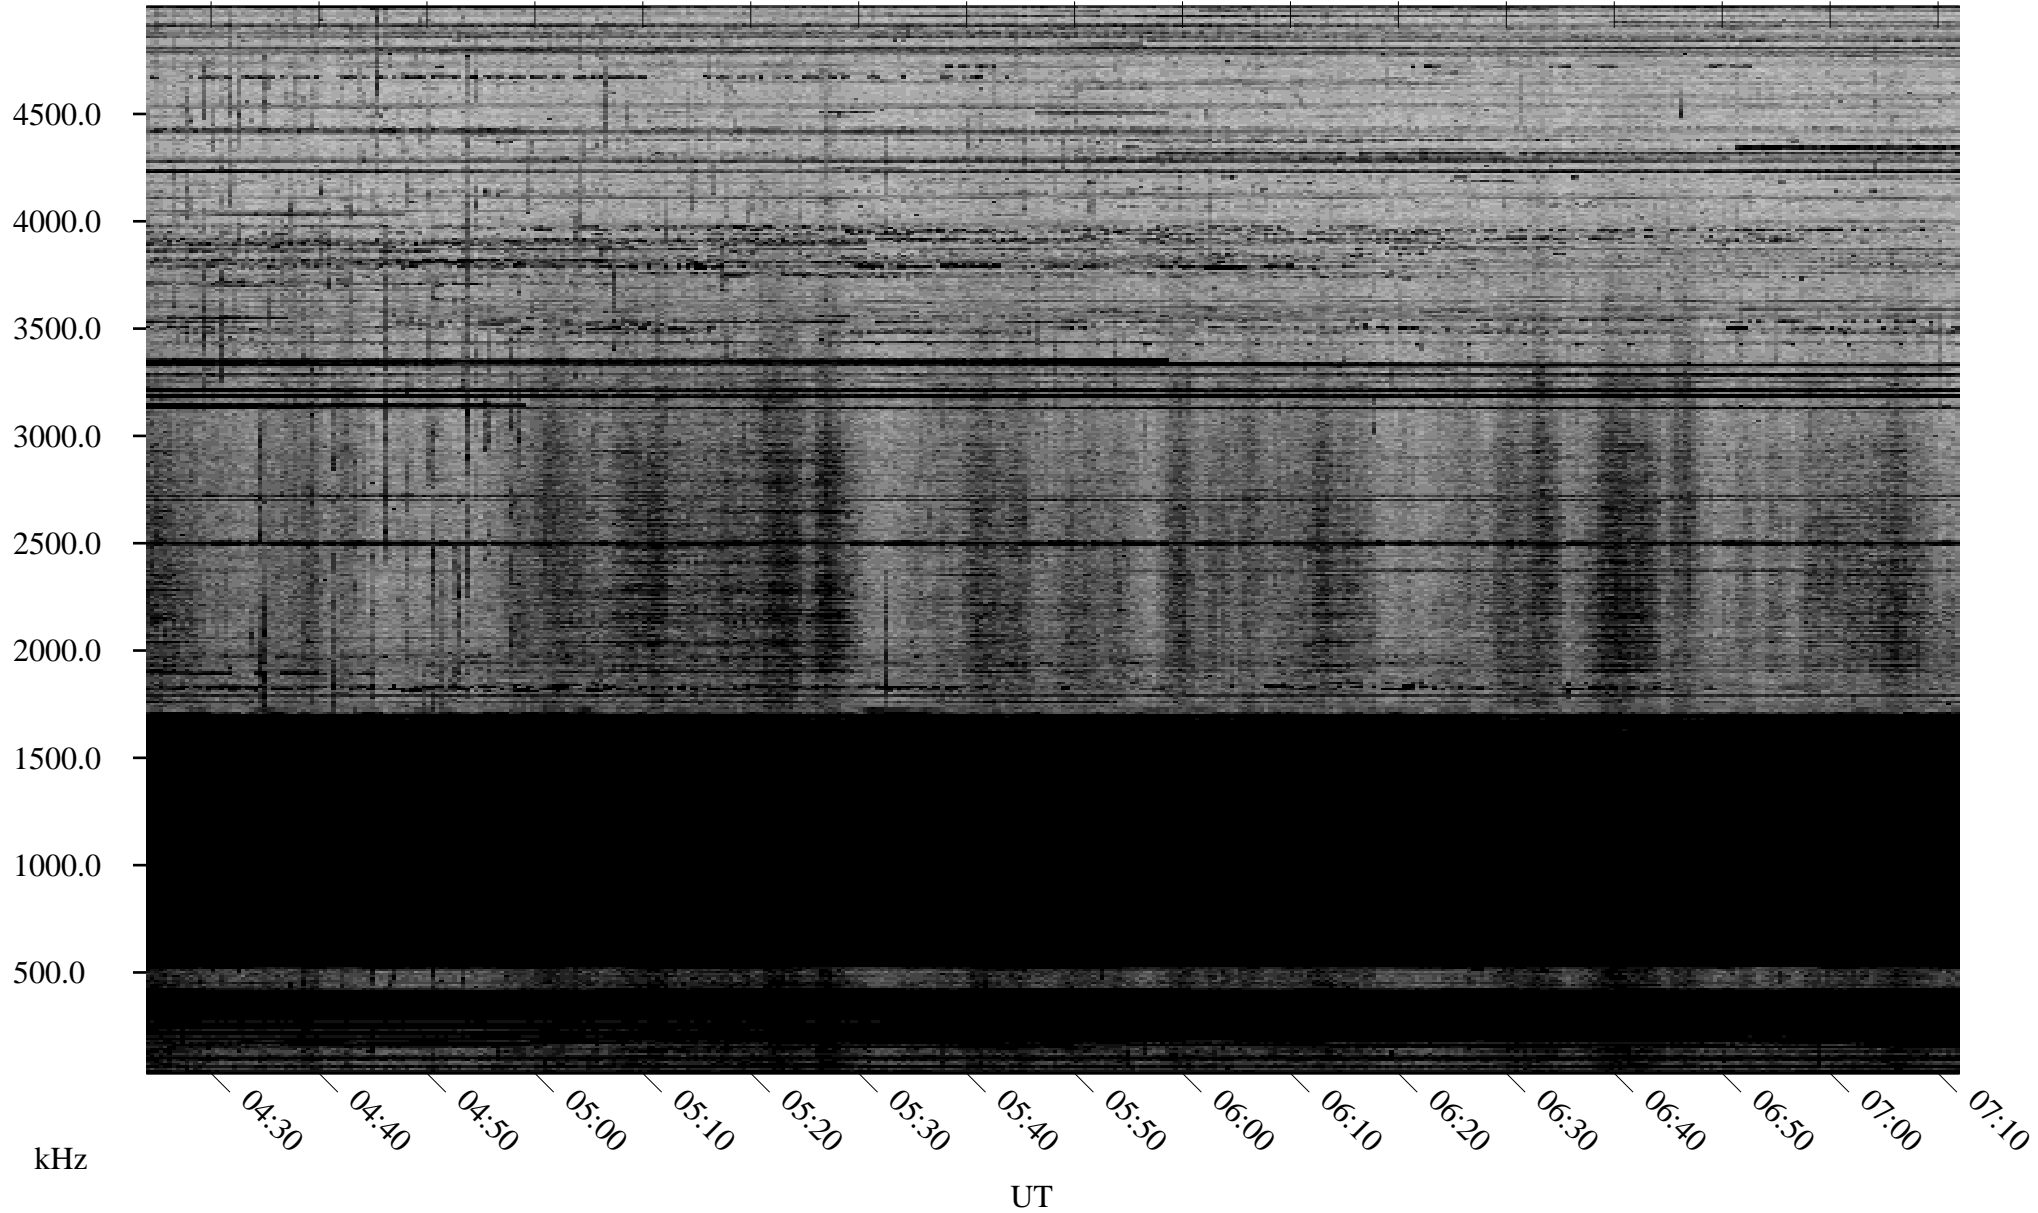

12/28/2008 Churchill, Manitoba

Linear Scale Black = 161 White = 15

ch08363l.r00SUm max_12

Page 1

12/28/2008 Churchill, Manitoba

Linear Scale Black = 161 White = 15

ch08363l.r00SUm max_12

Page 2

12/29/2008 Churchill, Manitoba

Linear Scale Black = 161 White = 15

ch08363l.r00SUm max_12

Page 3

12/29/2008 Churchill, Manitoba

Linear Scale Black = 161 White = 15

ch08363l.r00SUm max_12

Page 4

12/29/2008 Churchill, Manitoba

Linear Scale Black = 161 White = 15

ch08363l.r00SUm max_12

Page 5

12/29/2008 Churchill, Manitoba

Linear Scale Black = 161 White = 15

ch08363l.r00SUm max_12

Page 6

12/29/2008 Churchill, Manitoba

Linear Scale Black = 161 White = 15

ch08363l.r00SUm max_12

Page 7

12/29/2008 Churchill, Manitoba

Linear Scale Black = 161 White = 15

ch08363l.r00SUm max_12