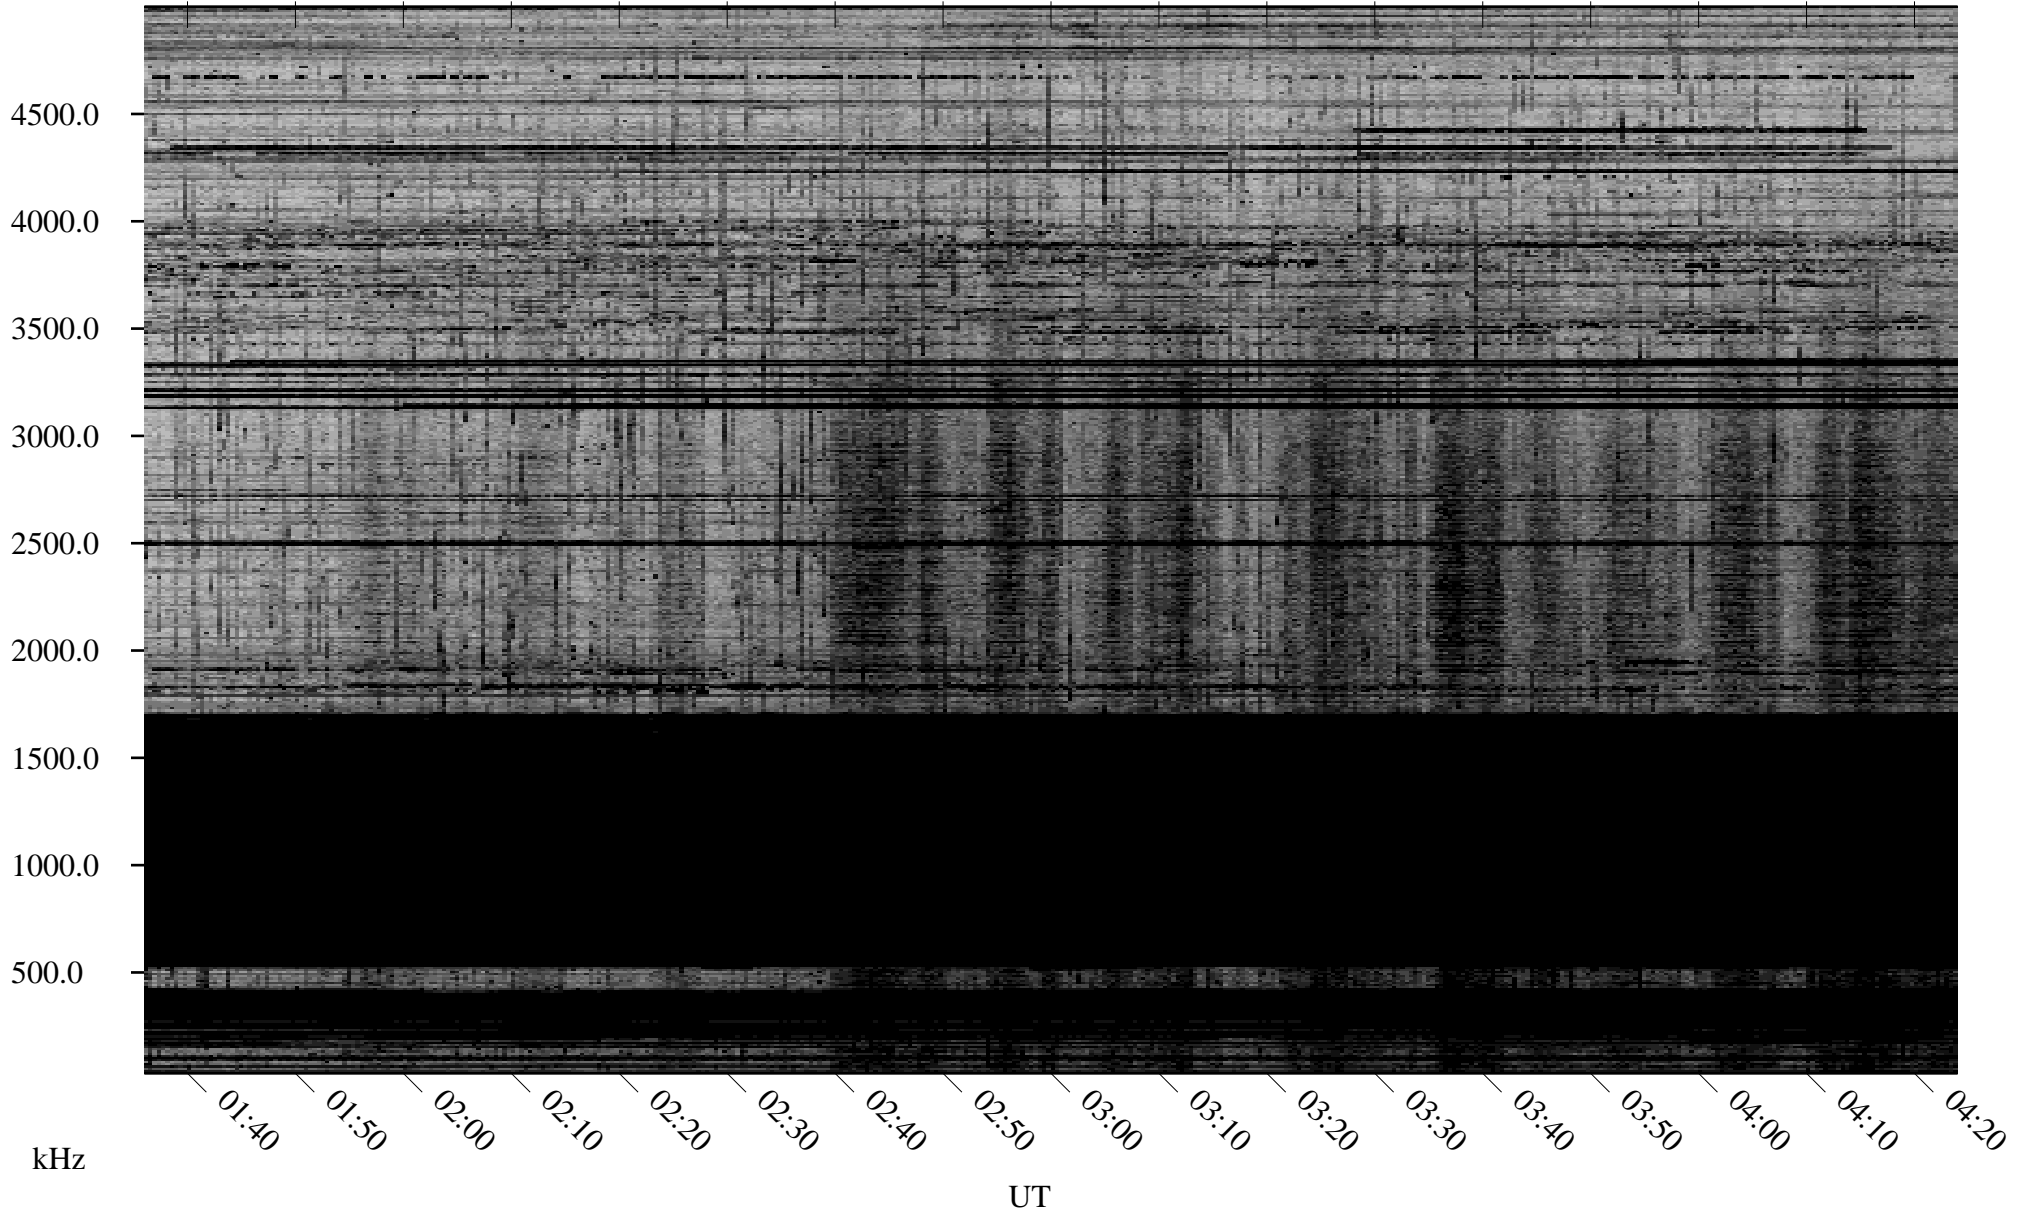

12/28/2008 Churchill, Manitoba

Linear Scale Black = 161 White = 15

ch08363l.r00SUm max_12

Page 1

12/28/2008 Churchill, Manitoba

Linear Scale Black = 161 White = 15

ch08363l.r00SUm max_12

Page 2

12/29/2008 Churchill, Manitoba

Linear Scale Black = 161 White = 15

ch08363l.r00SUm max_12

Page 3

12/29/2008 Churchill, Manitoba

Linear Scale Black = 161 White = 15

ch08363l.r00SUm max_12

Page 4

12/29/2008 Churchill, Manitoba

Linear Scale Black = 161 White = 15

ch08363l.r00SUm max_12

Page 5

12/29/2008 Churchill, Manitoba

Linear Scale Black = 161 White = 15

ch08363l.r00SUm max_12

Page 6

12/29/2008 Churchill, Manitoba

Linear Scale Black = 161 White = 15

ch08363l.r00SUm max_12

Page 7

12/29/2008 Churchill, Manitoba

Linear Scale Black = 161 White = 15

ch08363l.r00SUm max_12