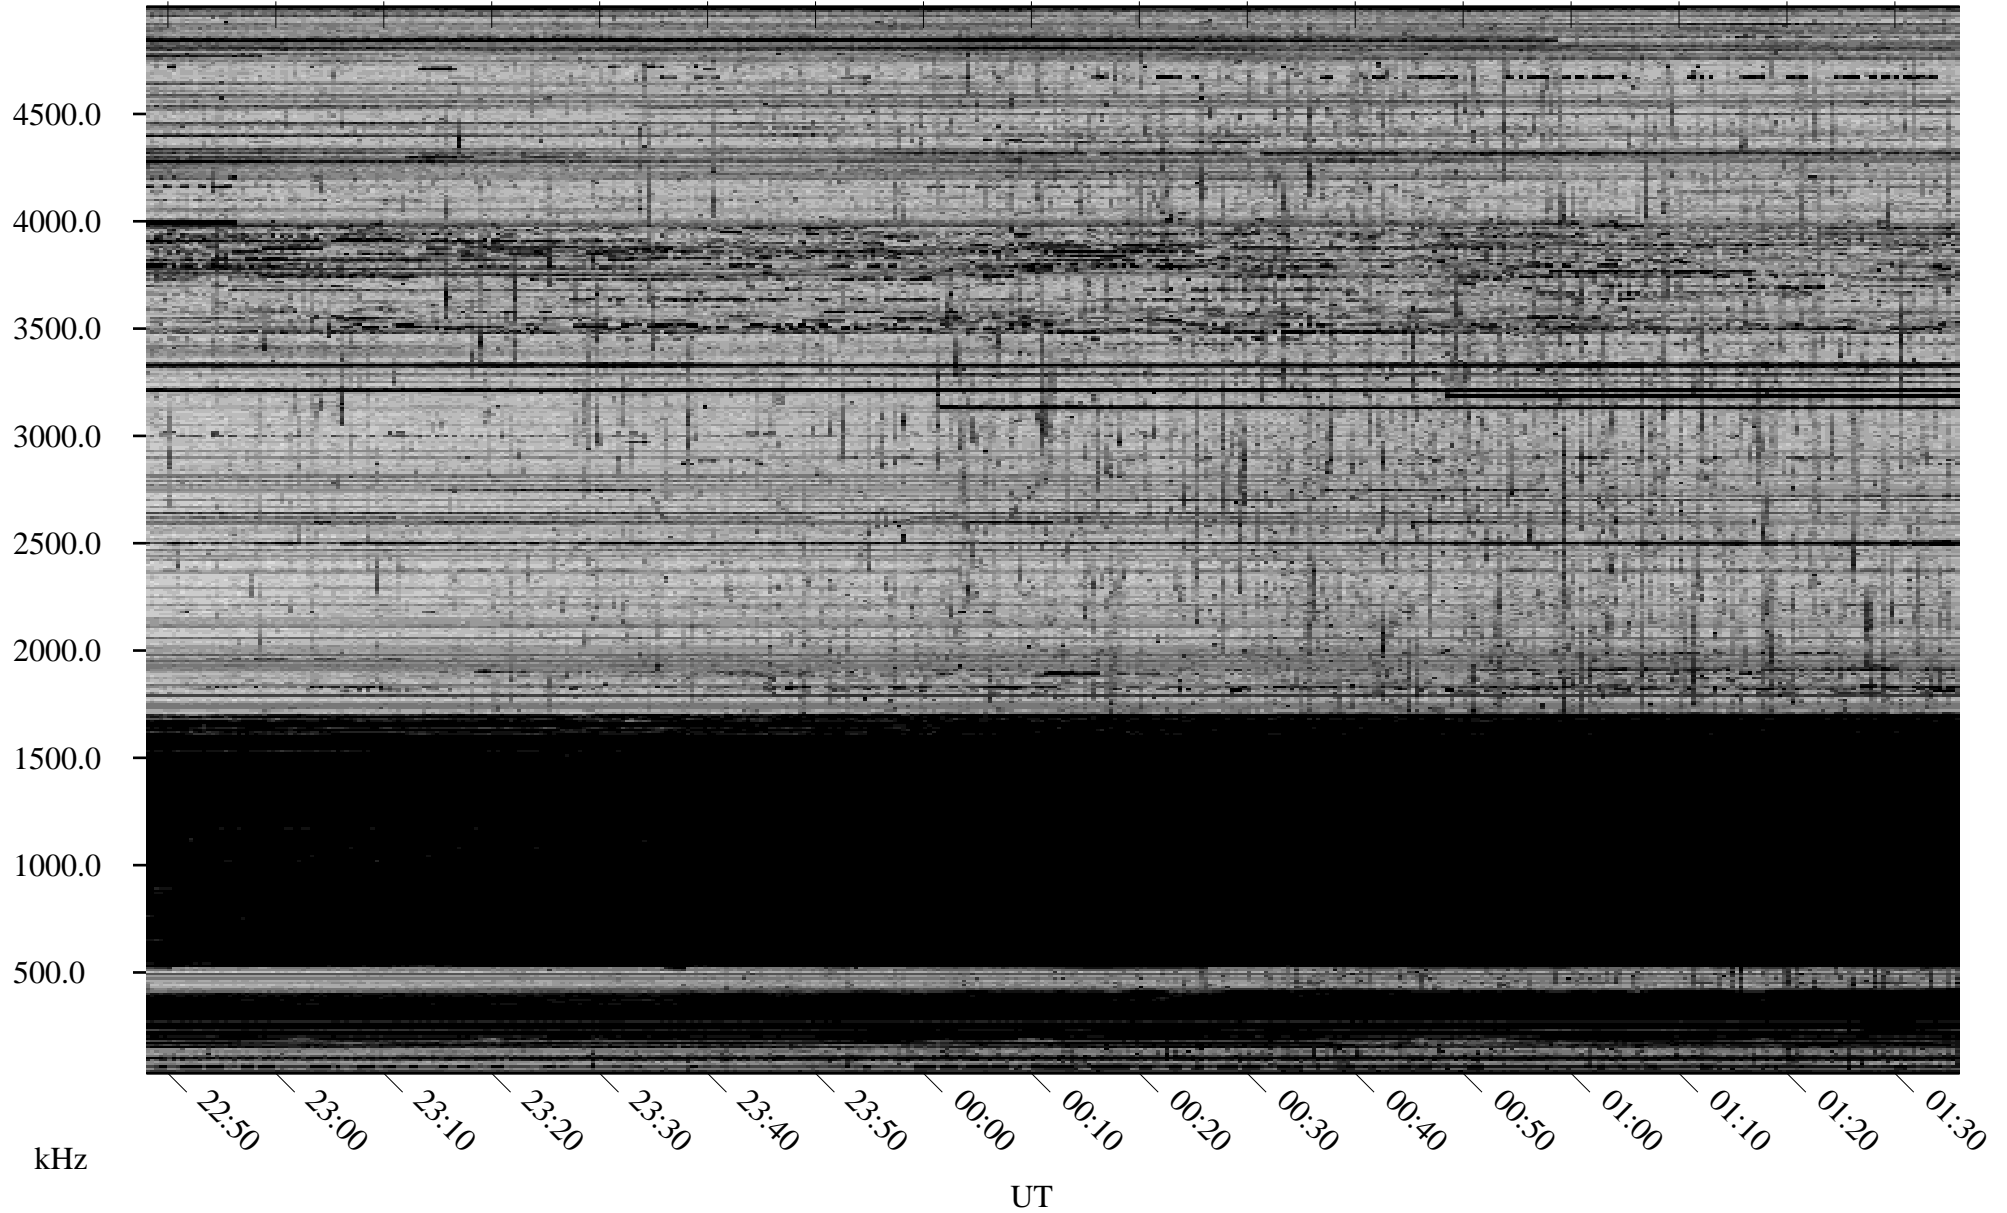

12/28/2008 Churchill, Manitoba

Linear Scale Black = 161 White = 15

ch08363l.r00SUm max_12

Page 1

12/28/2008 Churchill, Manitoba

Linear Scale Black = 161 White = 15

ch08363l.r00SUm max_12

Page 2

12/29/2008 Churchill, Manitoba

Linear Scale Black = 161 White = 15

ch08363l.r00SUm max_12

Page 3

12/29/2008 Churchill, Manitoba

Linear Scale Black = 161 White = 15

ch08363l.r00SUm max_12

Page 4

12/29/2008 Churchill, Manitoba

Linear Scale Black = 161 White = 15

ch08363l.r00SUm max_12

Page 5

12/29/2008 Churchill, Manitoba

Linear Scale Black = 161 White = 15

ch08363l.r00SUm max_12

Page 6

12/29/2008 Churchill, Manitoba

Linear Scale Black = 161 White = 15

ch08363l.r00SUm max_12

Page 7

12/29/2008 Churchill, Manitoba

Linear Scale Black = 161 White = 15

ch08363l.r00SUm max_12