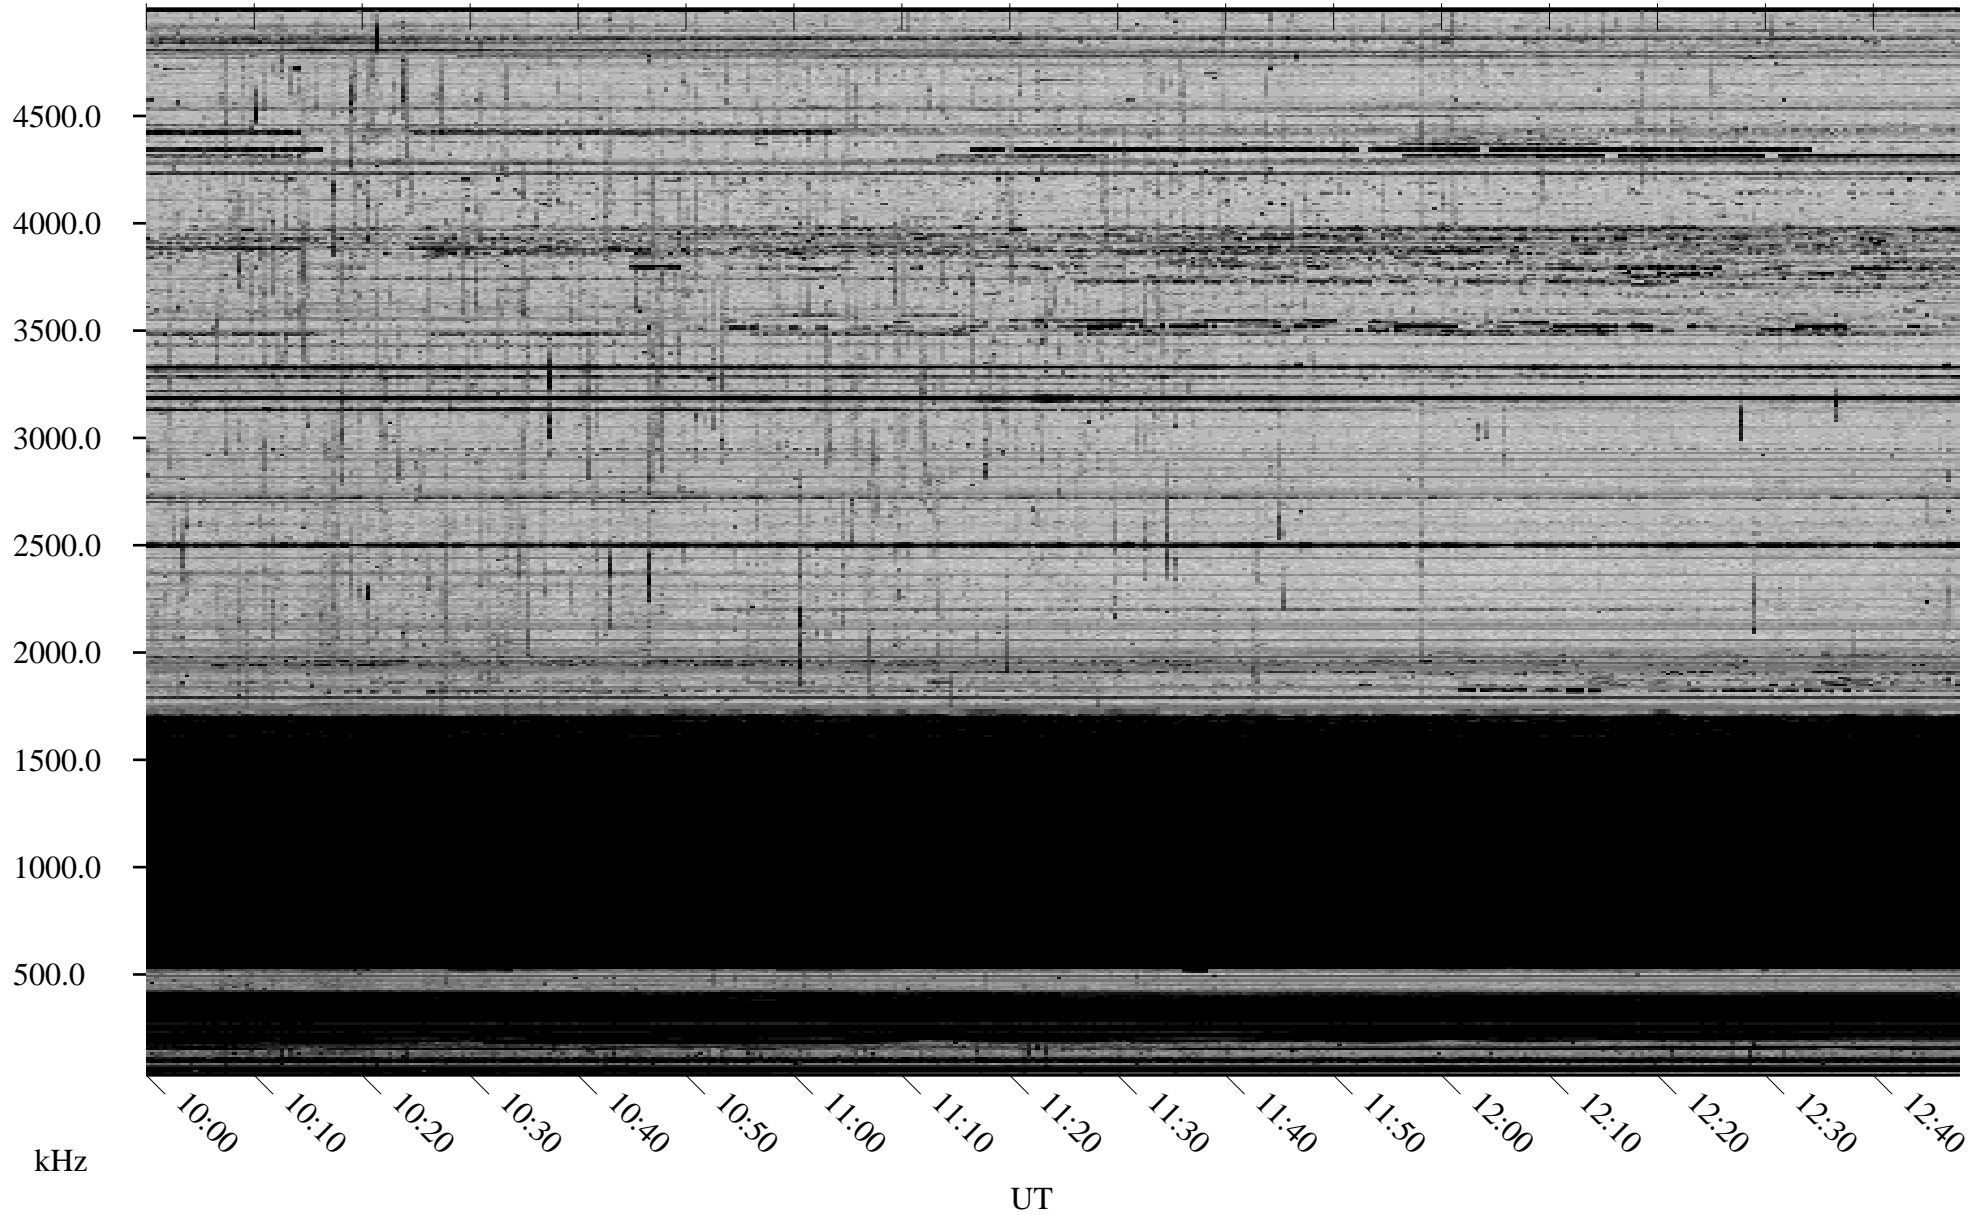

12/28/2008 Churchill, Manitoba

Linear Scale Black = 161 White = 15

ch08363l.r00SUm max_12

Page 1

12/28/2008 Churchill, Manitoba

Linear Scale Black = 161 White = 15

ch08363l.r00SUm max_12

Page 2

12/29/2008 Churchill, Manitoba

Linear Scale Black = 161 White = 15

ch08363l.r00SUm max_12

Page 3

12/29/2008 Churchill, Manitoba

Linear Scale Black = 161 White = 15

ch08363l.r00SUm max_12

Page 4

12/29/2008 Churchill, Manitoba

Linear Scale Black = 161 White = 15

ch08363l.r00SUm max_12

Page 5

12/29/2008 Churchill, Manitoba

Linear Scale Black = 161 White = 15

ch08363l.r00SUm max_12

Page 6

12/29/2008 Churchill, Manitoba

Linear Scale Black = 161 White = 15

ch08363l.r00SUm max_12

Page 7

12/29/2008 Churchill, Manitoba

Linear Scale Black = 161 White = 15

ch08363l.r00SUm max_12