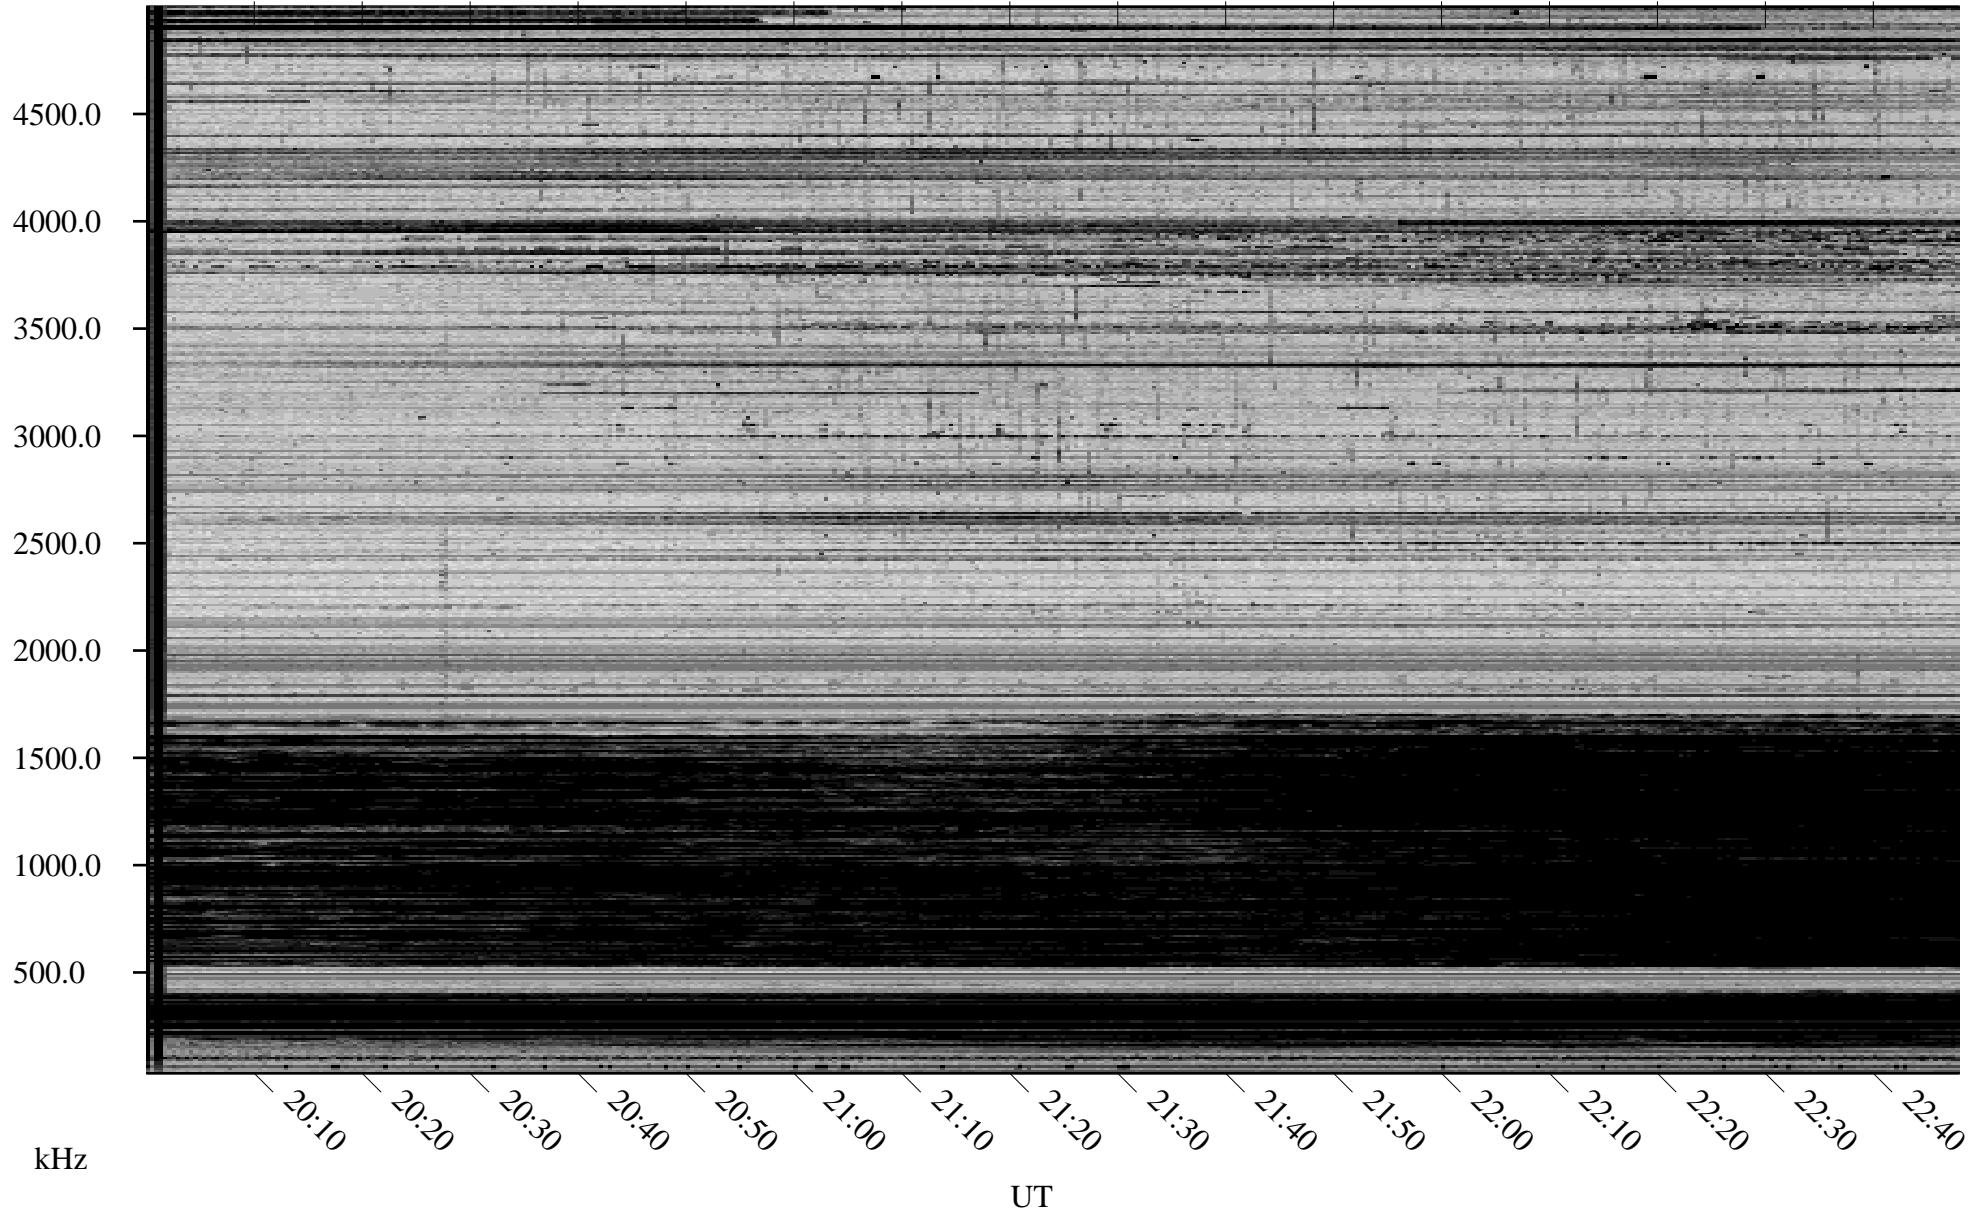

12/29/2008 Churchill, Manitoba

Linear Scale Black = 161 White = 15

ch08364l.r00SUm max_12

Page 1

12/29/2008 Churchill, Manitoba

Linear Scale Black = 161 White = 15

ch08364l.r00SUm max_12

Page 2

12/30/2008 Churchill, Manitoba

Linear Scale Black = 161 White = 15

ch08364l.r00SUm max_12

Page 3

12/30/2008 Churchill, Manitoba

Linear Scale Black = 161 White = 15

ch08364l.r00SUm max_12

Page 4

12/30/2008 Churchill, Manitoba

Linear Scale Black = 161 White = 15

ch08364l.r00SUm max_12

Page 5

12/30/2008 Churchill, Manitoba

Linear Scale Black = 161 White = 15

ch08364l.r00SUm max_12

Page 6

12/30/2008 Churchill, Manitoba

Linear Scale Black = 161 White = 15

ch08364l.r00SUm max_12

Page 7

12/30/2008 Churchill, Manitoba

Linear Scale Black = 161 White = 15

ch08364l.r00SUm max_12