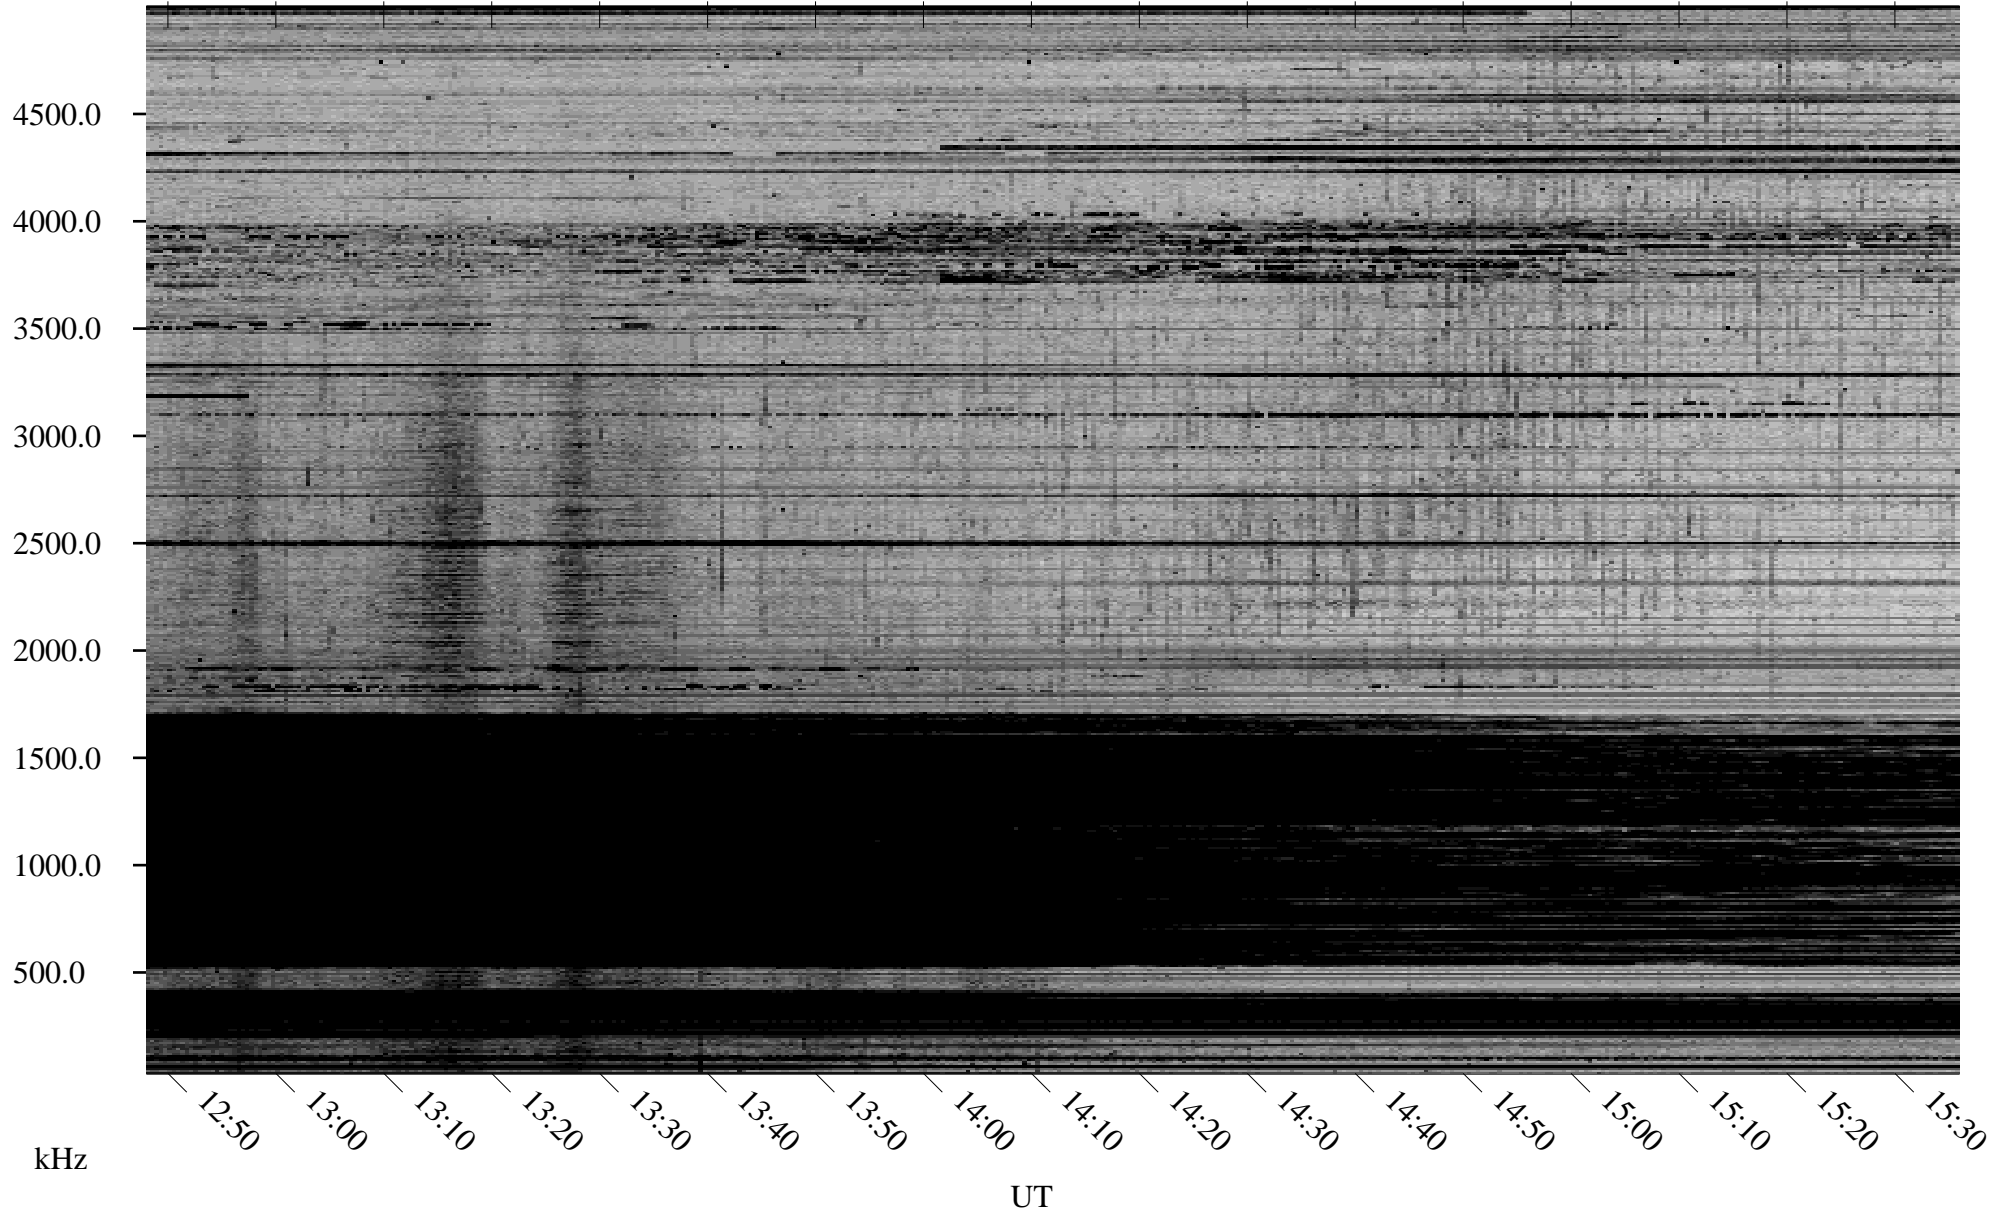

12/29/2008 Churchill, Manitoba

Linear Scale Black = 161 White = 15

ch08364l.r00SUm max_12

Page 1

12/29/2008 Churchill, Manitoba

Linear Scale Black = 161 White = 15

ch08364l.r00SUm max_12

Page 2

12/30/2008 Churchill, Manitoba

Linear Scale Black = 161 White = 15

ch08364l.r00SUm max_12

Page 3

12/30/2008 Churchill, Manitoba

Linear Scale Black = 161 White = 15

ch08364l.r00SUm max_12

Page 4

12/30/2008 Churchill, Manitoba

Linear Scale Black = 161 White = 15

ch08364l.r00SUm max_12

Page 5

12/30/2008 Churchill, Manitoba

Linear Scale Black = 161 White = 15

ch08364l.r00SUm max_12

Page 6

12/30/2008 Churchill, Manitoba

Linear Scale Black = 161 White = 15

ch08364l.r00SUm max_12

Page 7

12/30/2008 Churchill, Manitoba

Linear Scale Black = 161 White = 15

ch08364l.r00SUm max_12