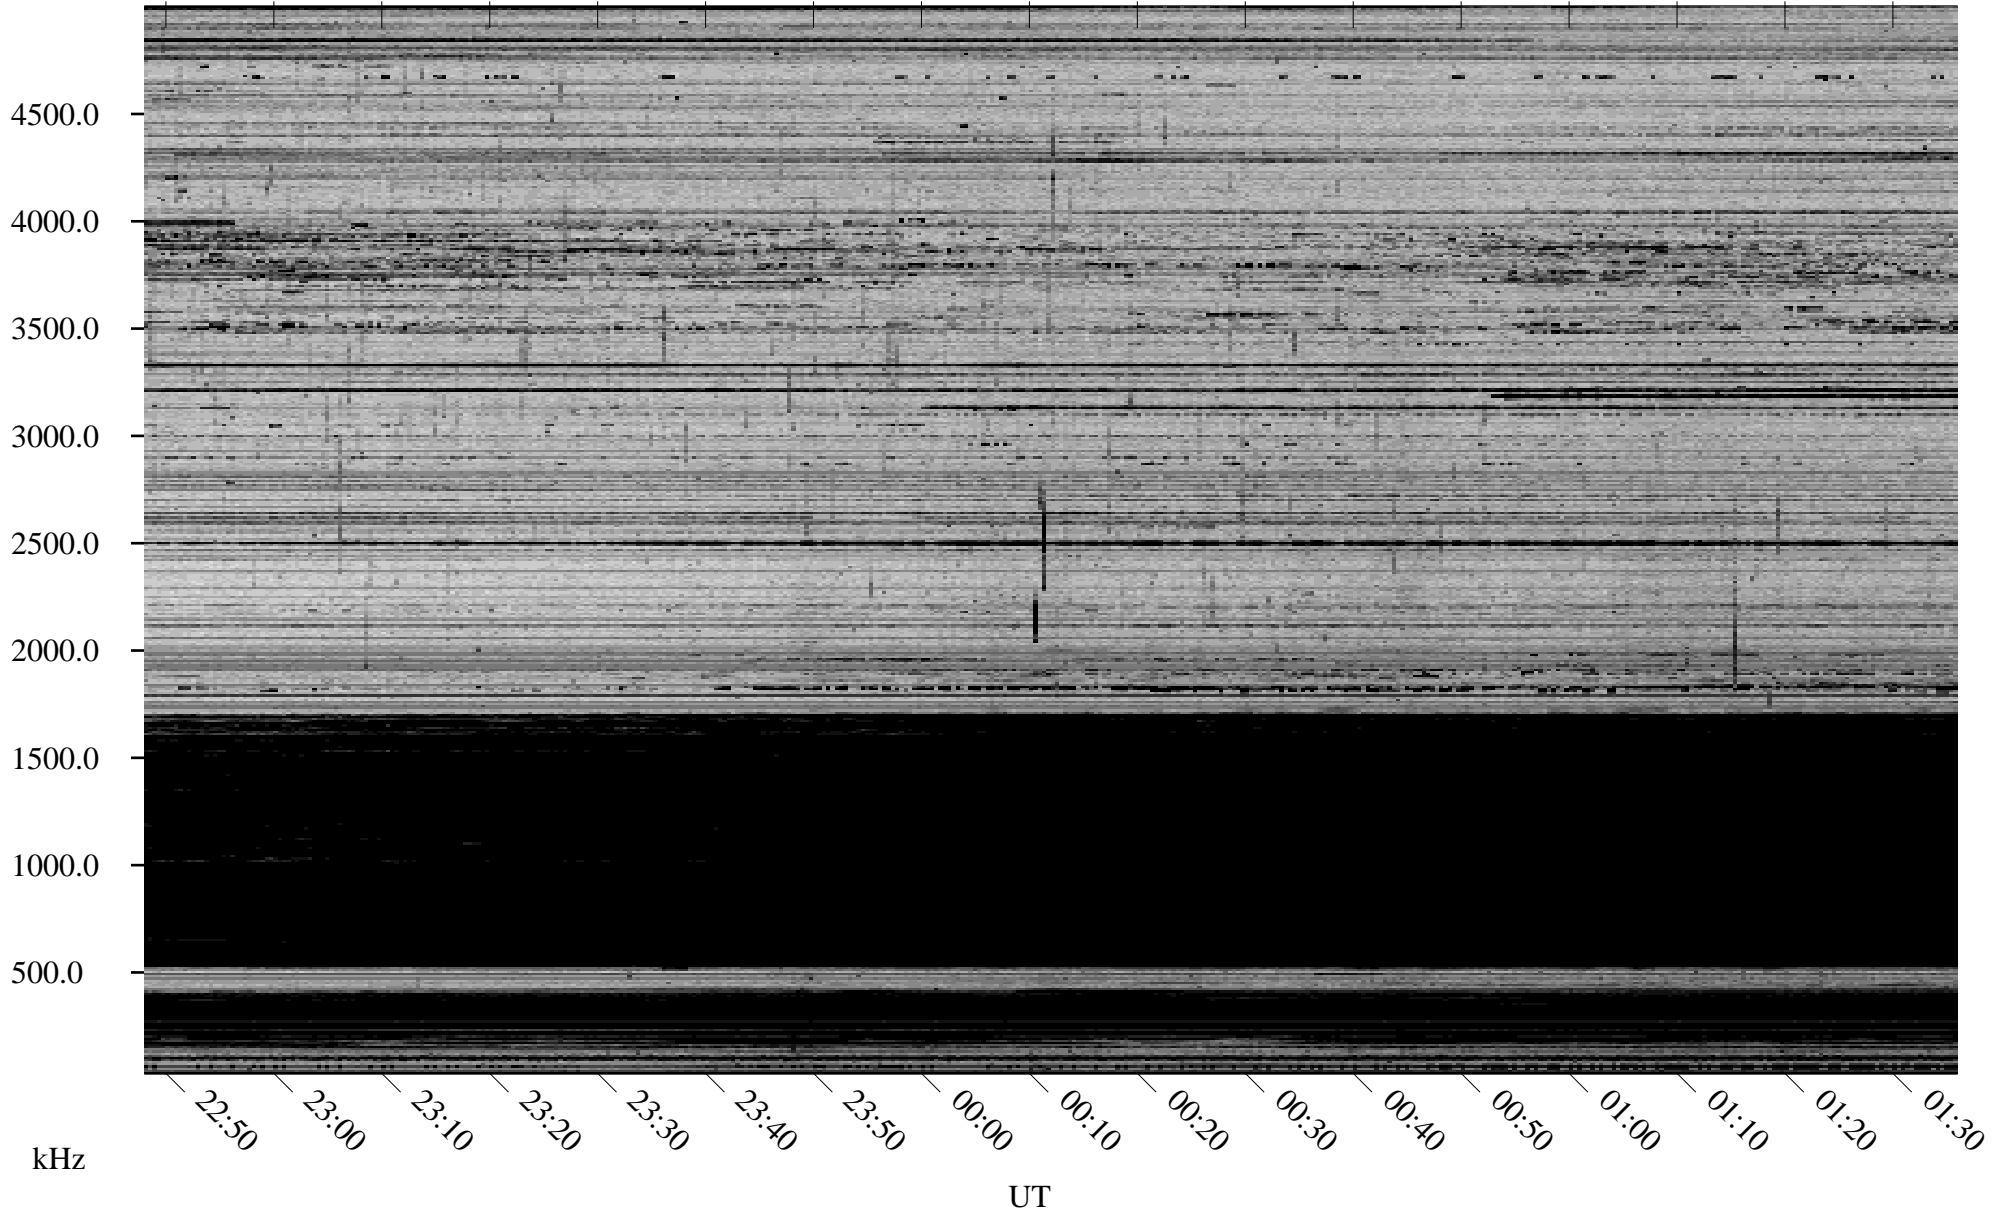

12/29/2008 Churchill, Manitoba

Linear Scale Black = 161 White = 15

ch08364l.r00SUm max_12

Page 1

12/29/2008 Churchill, Manitoba

Linear Scale Black = 161 White = 15

ch08364l.r00SUm max_12

Page 2

12/30/2008 Churchill, Manitoba

Linear Scale Black = 161 White = 15

ch08364l.r00SUm max_12

Page 3

12/30/2008 Churchill, Manitoba

Linear Scale Black = 161 White = 15

ch08364l.r00SUm max_12

Page 4

12/30/2008 Churchill, Manitoba

Linear Scale Black = 161 White = 15

ch08364l.r00SUm max_12

Page 5

12/30/2008 Churchill, Manitoba

Linear Scale Black = 161 White = 15

ch08364l.r00SUm max_12

Page 6

12/30/2008 Churchill, Manitoba

Linear Scale Black = 161 White = 15

ch08364l.r00SUm max_12

Page 7

12/30/2008 Churchill, Manitoba

Linear Scale Black = 161 White = 15

ch08364l.r00SUm max_12