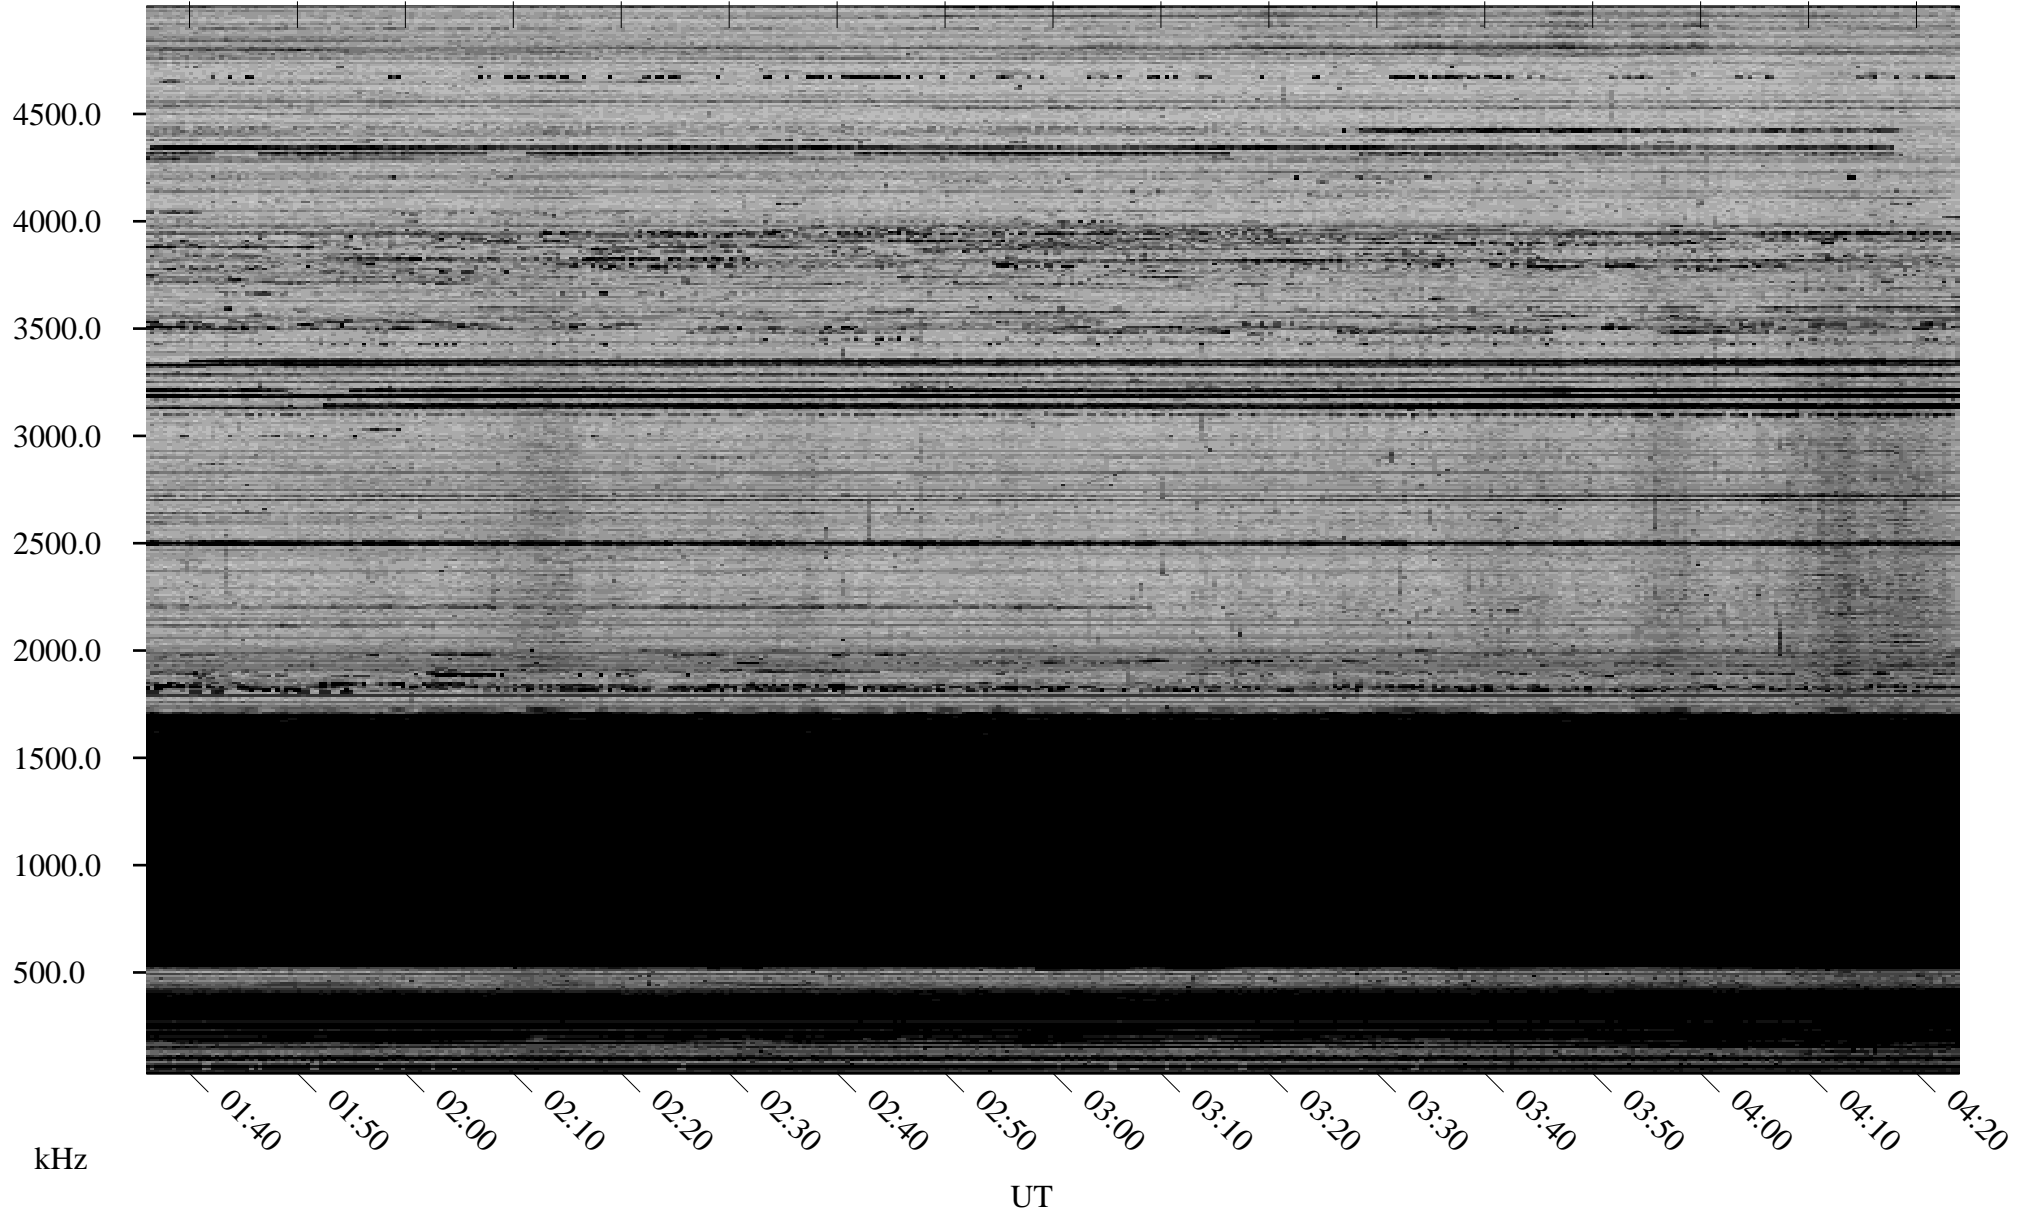

12/29/2008 Churchill, Manitoba

Linear Scale Black = 161 White = 15

ch08364l.r00SUm max_12

Page 1

12/29/2008 Churchill, Manitoba

Linear Scale Black = 161 White = 15

ch08364l.r00SUm max_12

Page 2

12/30/2008 Churchill, Manitoba

Linear Scale Black = 161 White = 15

ch08364l.r00SUm max_12

Page 3

12/30/2008 Churchill, Manitoba

Linear Scale Black = 161 White = 15

ch08364l.r00SUm max_12

Page 4

12/30/2008 Churchill, Manitoba

Linear Scale Black = 161 White = 15

ch08364l.r00SUm max_12

Page 5

12/30/2008 Churchill, Manitoba

Linear Scale Black = 161 White = 15

ch08364l.r00SUm max_12

Page 6

12/30/2008 Churchill, Manitoba

Linear Scale Black = 161 White = 15

ch08364l.r00SUm max_12

Page 7

12/30/2008 Churchill, Manitoba

Linear Scale Black = 161 White = 15

ch08364l.r00SUm max_12