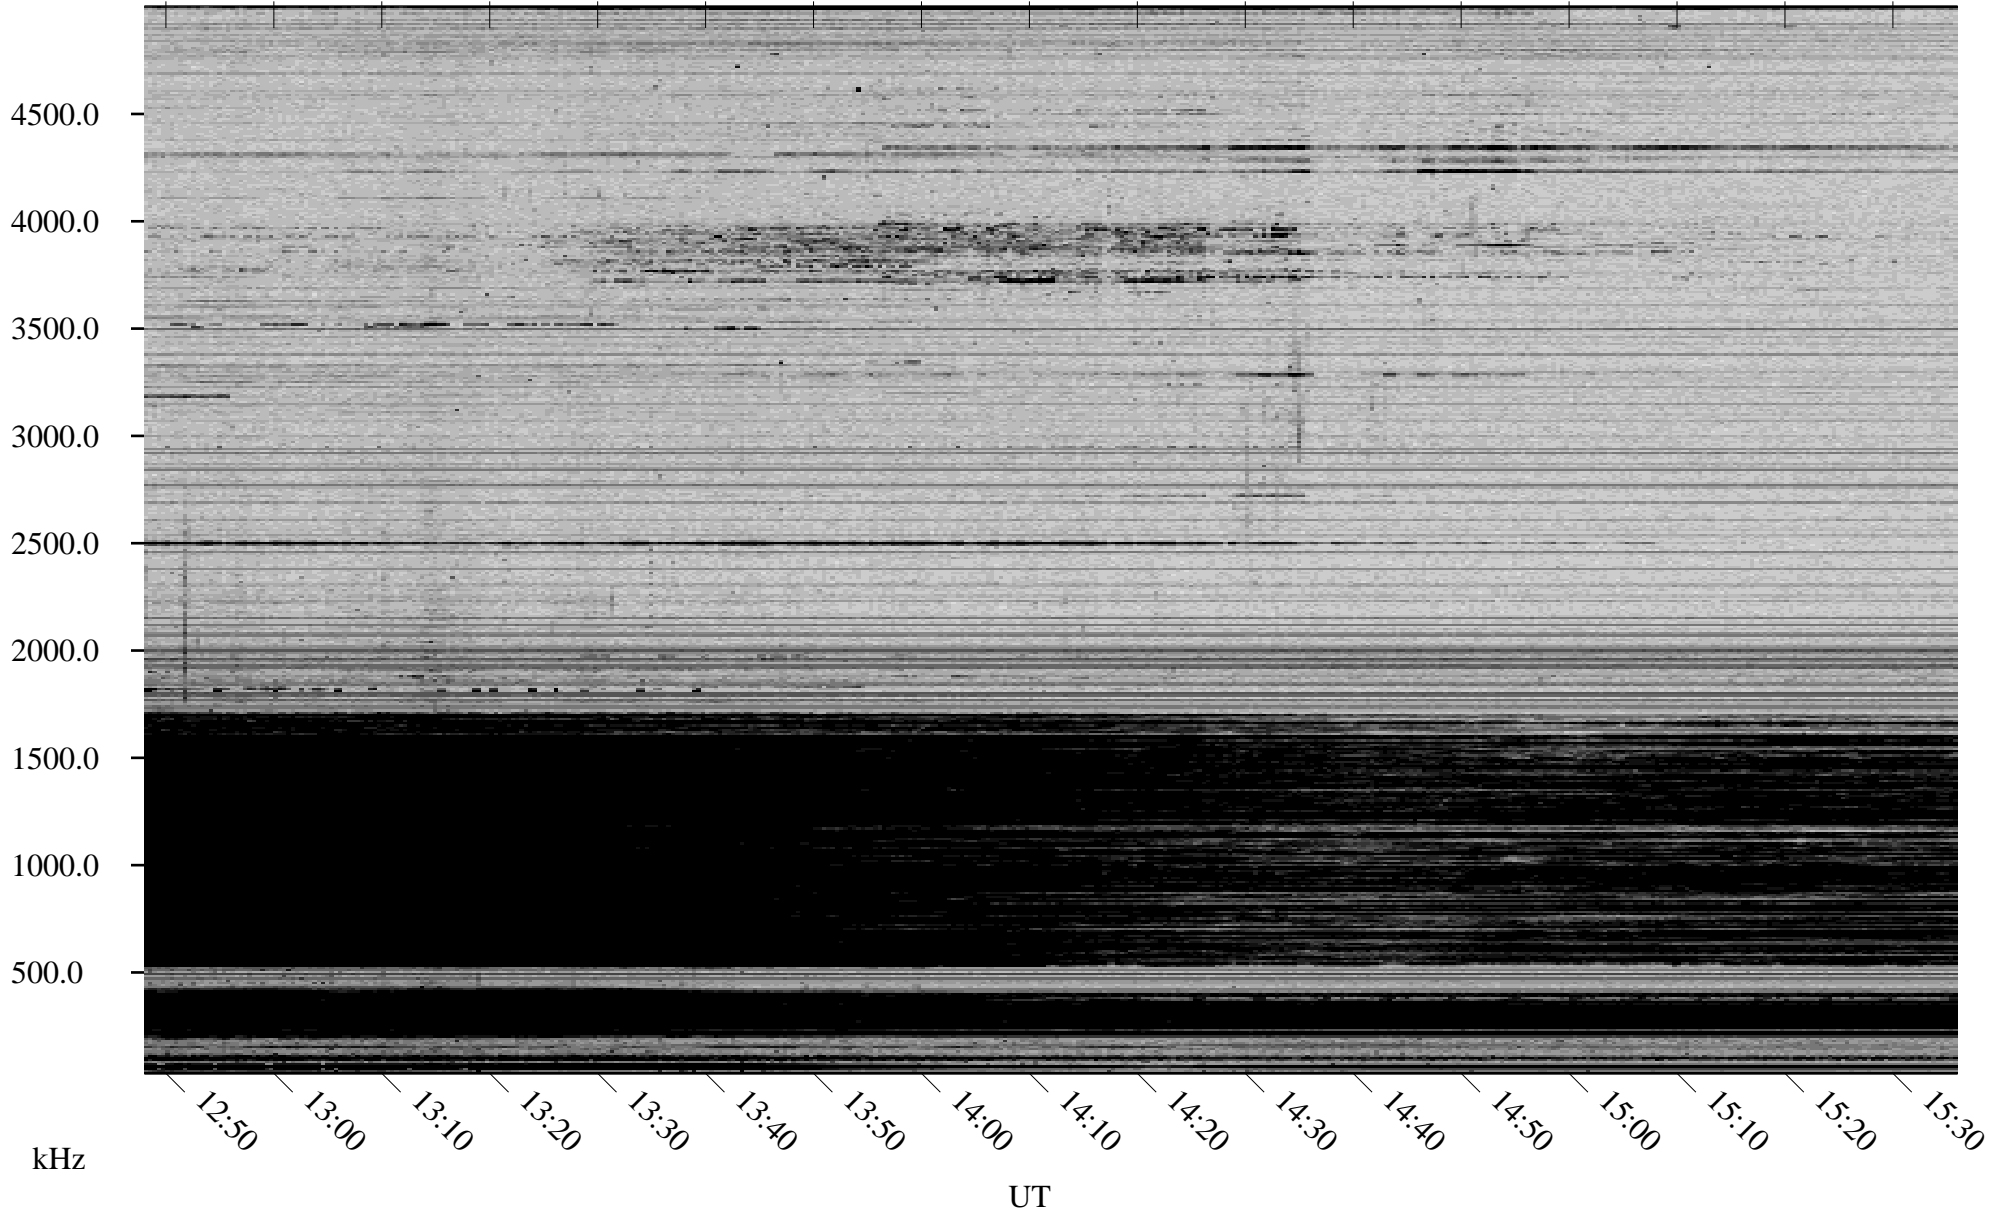

12/30/2008 Churchill, Manitoba

Linear Scale Black = 161 White = 15

ch083651.r00SUm max_12

Page 1

12/30/2008 Churchill, Manitoba

Linear Scale Black = 161 White = 15

ch083651.r00SUm max_12

Page 2

12/31/2008 Churchill, Manitoba

Linear Scale Black = 161 White = 15

ch08365l.r00SUm max_12

Page 3

12/31/2008 Churchill, Manitoba

Linear Scale Black = 161 White = 15

ch08365l.r00SUm max_12

Page 4

12/31/2008 Churchill, Manitoba

Linear Scale Black = 161 White = 15

ch083651.r00SUm max_12

Page 5

12/31/2008 Churchill, Manitoba

Linear Scale Black = 161 White = 15

ch08365l.r00SUm max_12

Page 6

12/31/2008 Churchill, Manitoba

Linear Scale Black = 161 White = 15

ch08365l.r00SUm max_12

Page 7

12/31/2008 Churchill, Manitoba

Linear Scale Black = 161 White = 15

ch083651.r00SUm max_12