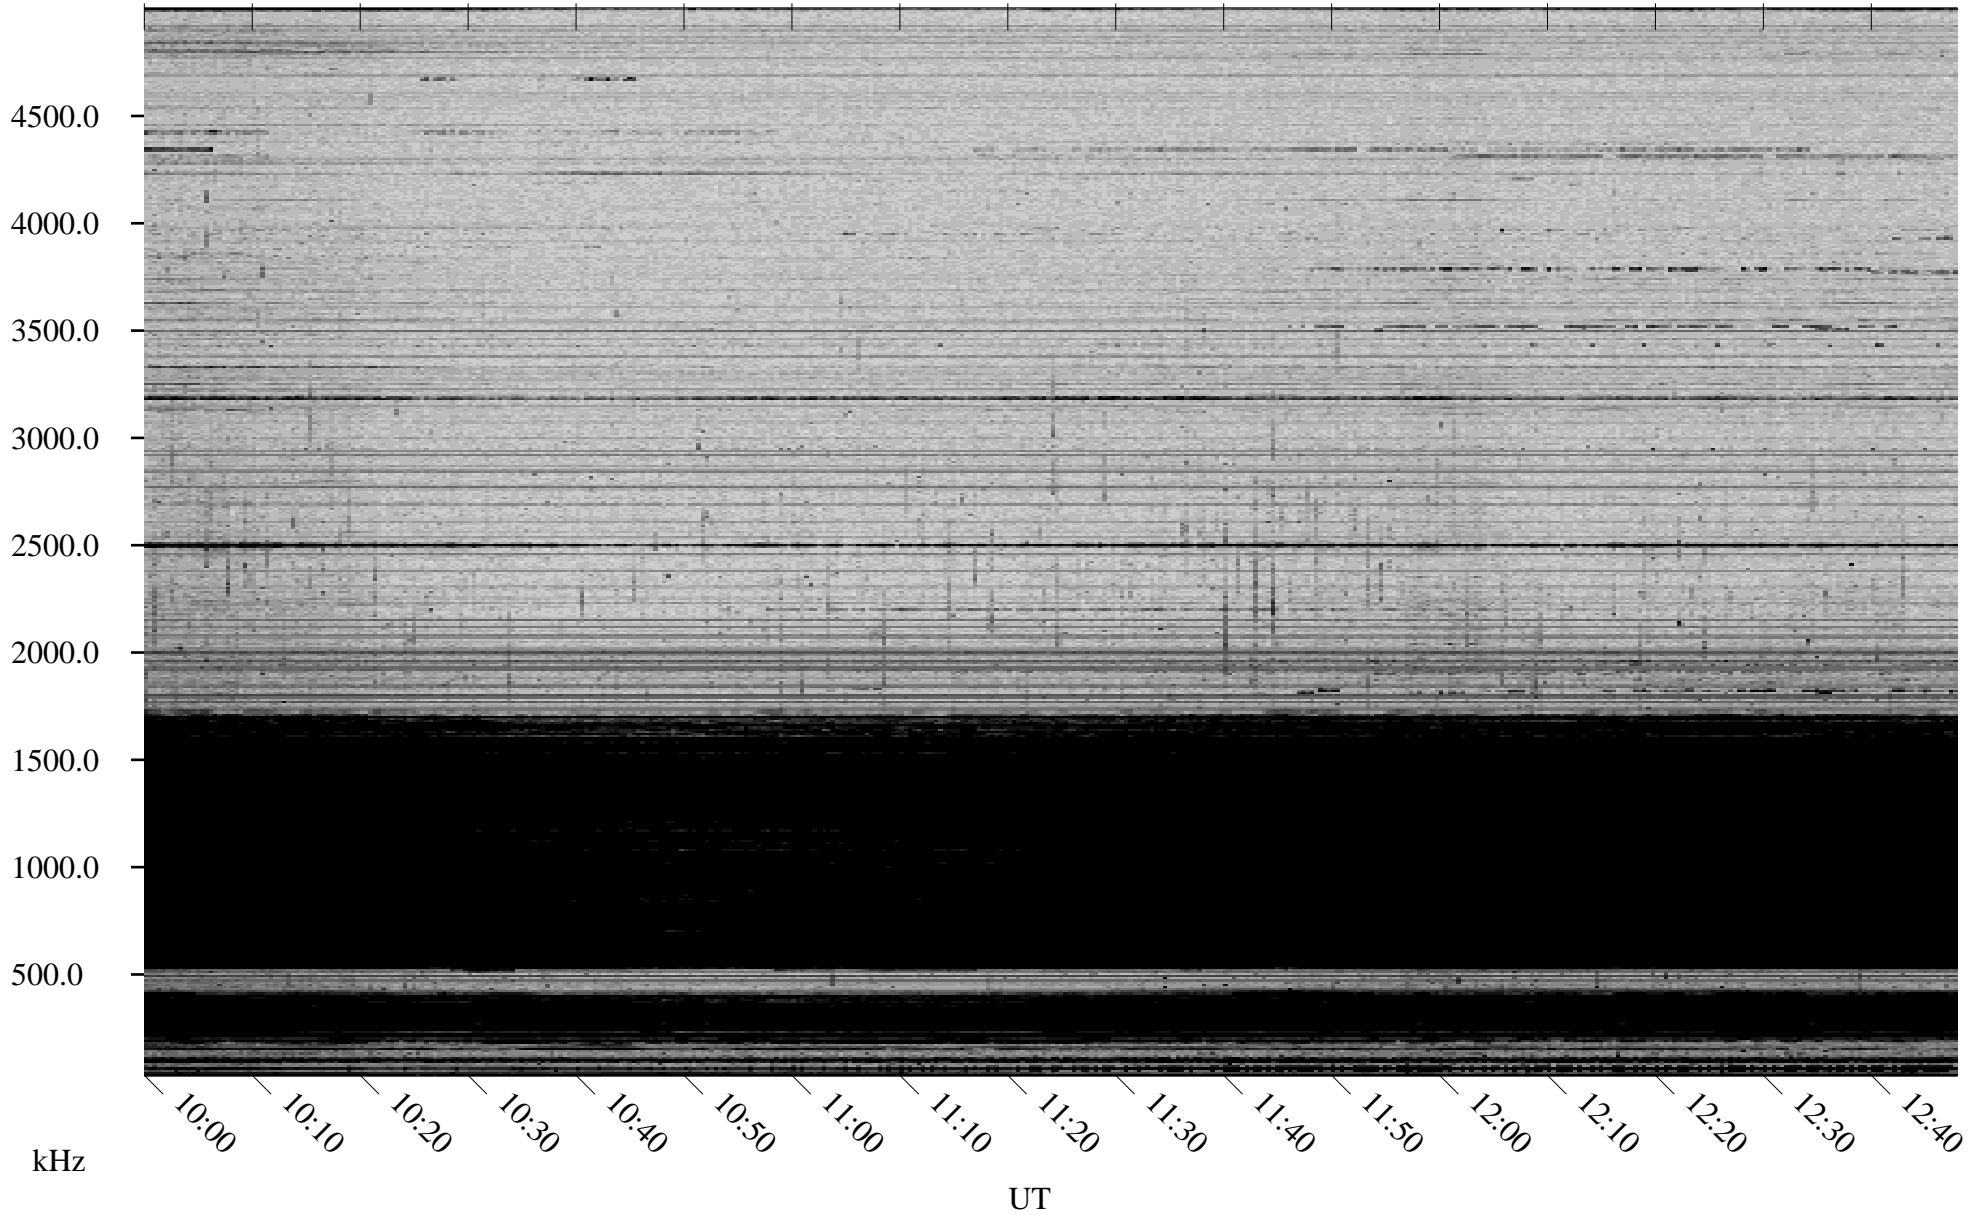

12/31/2008 Churchill, Manitoba

Linear Scale Black = 161 White = 15

ch083651.r00SUm max_12

Page 5

12/31/2008 Churchill, Manitoba

Linear Scale Black = 161 White = 15

ch08365l.r00SUm max_12

Page 6

12/31/2008 Churchill, Manitoba

Linear Scale Black = 161 White = 15

ch08365l.r00SUm max_12

Page 7

12/31/2008 Churchill, Manitoba

Linear Scale Black = 161 White = 15

ch083651.r00SUm max_12