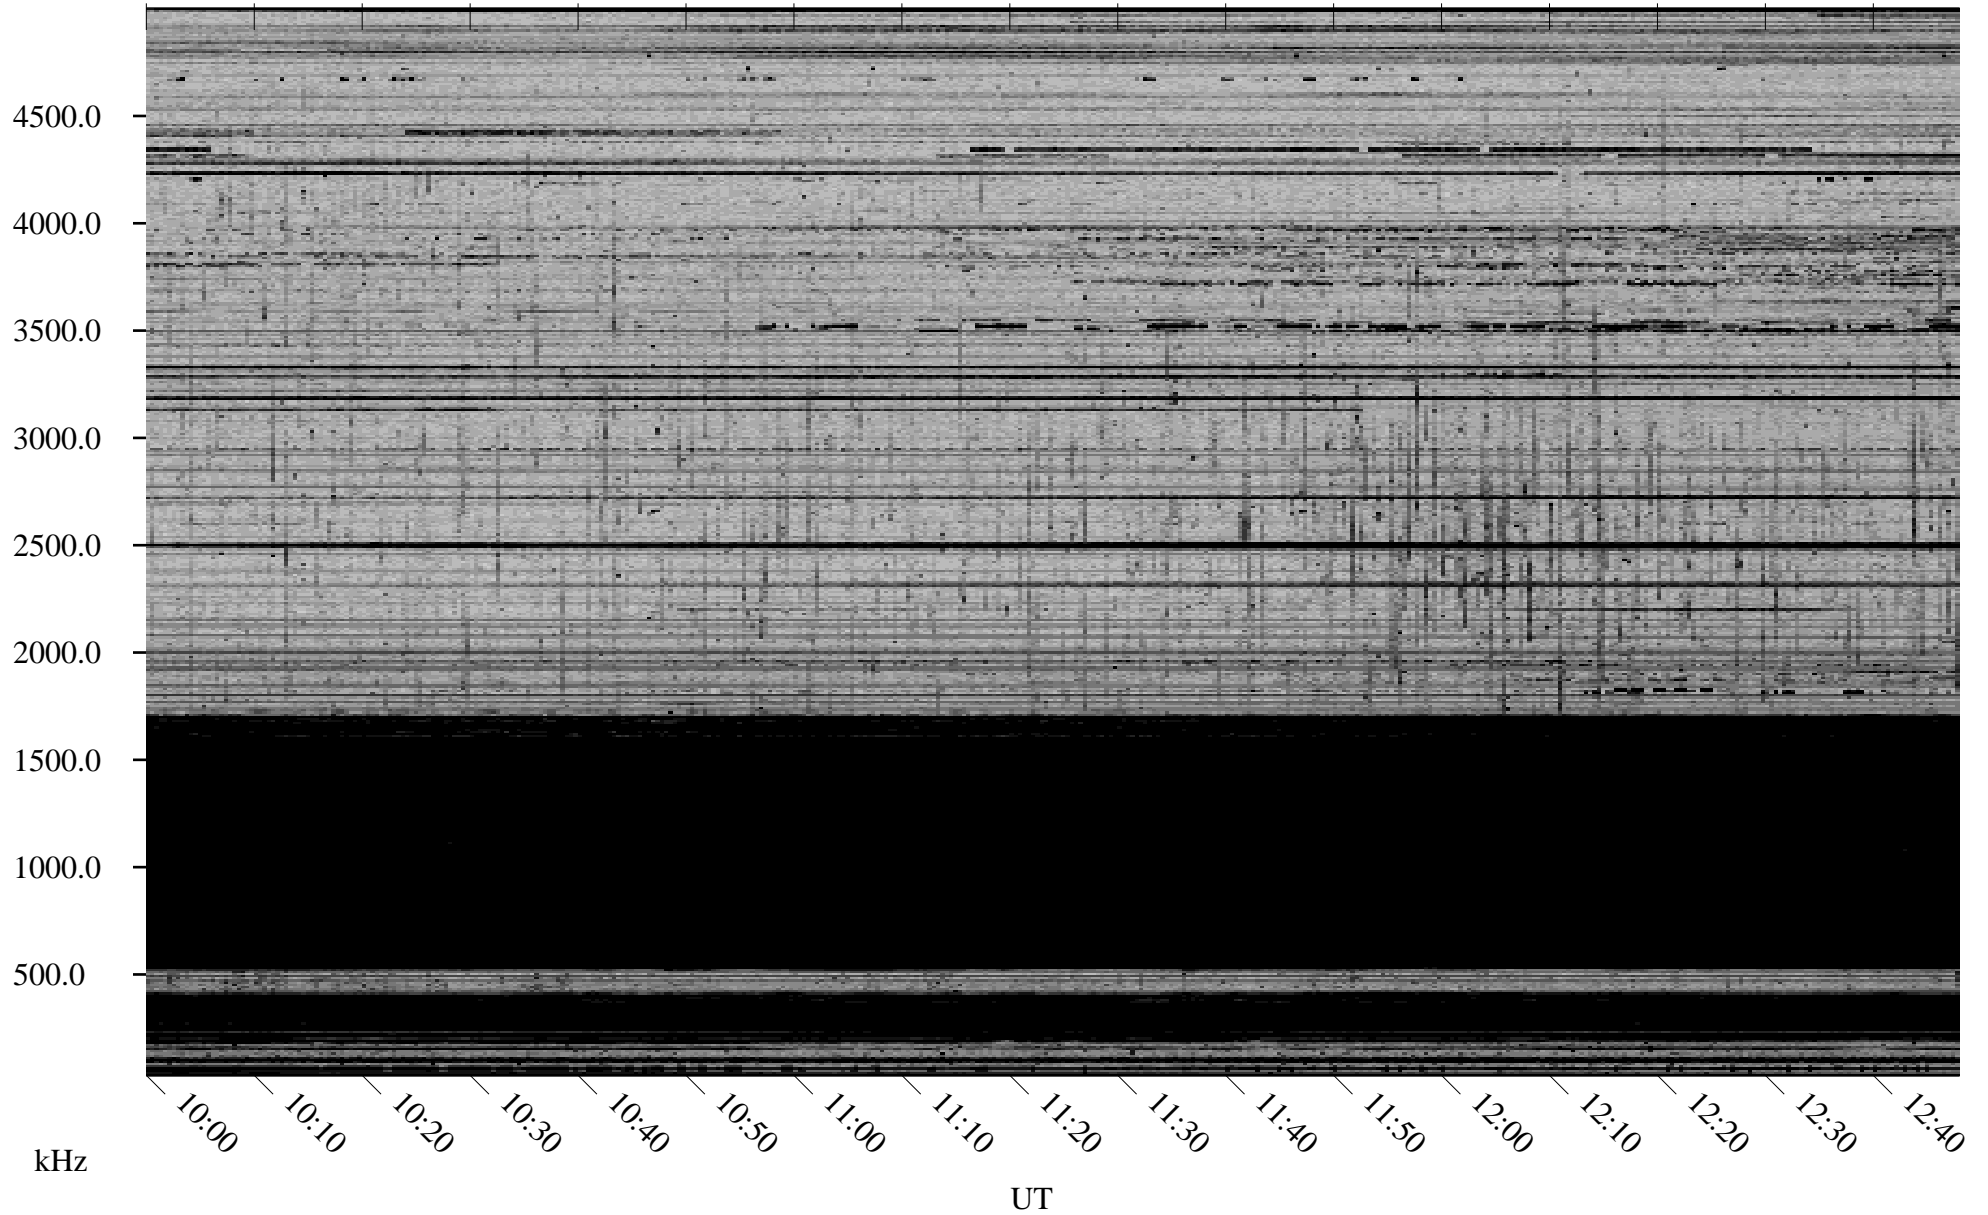

01/02/2009 Churchill, Manitoba

Linear Scale Black = 161 White = 15

ch090011.r00SUm max_12

Page 5

01/02/2009 Churchill, Manitoba

Linear Scale Black = 161 White = 15

ch090011.r00SUm max_12

Page 6

01/02/2009 Churchill, Manitoba

Linear Scale Black = 161 White = 15

ch090011.r00SUm max_12

Page 7

01/02/2009 Churchill, Manitoba

Linear Scale Black = 161 White = 15

ch090011.r00SUm max_12