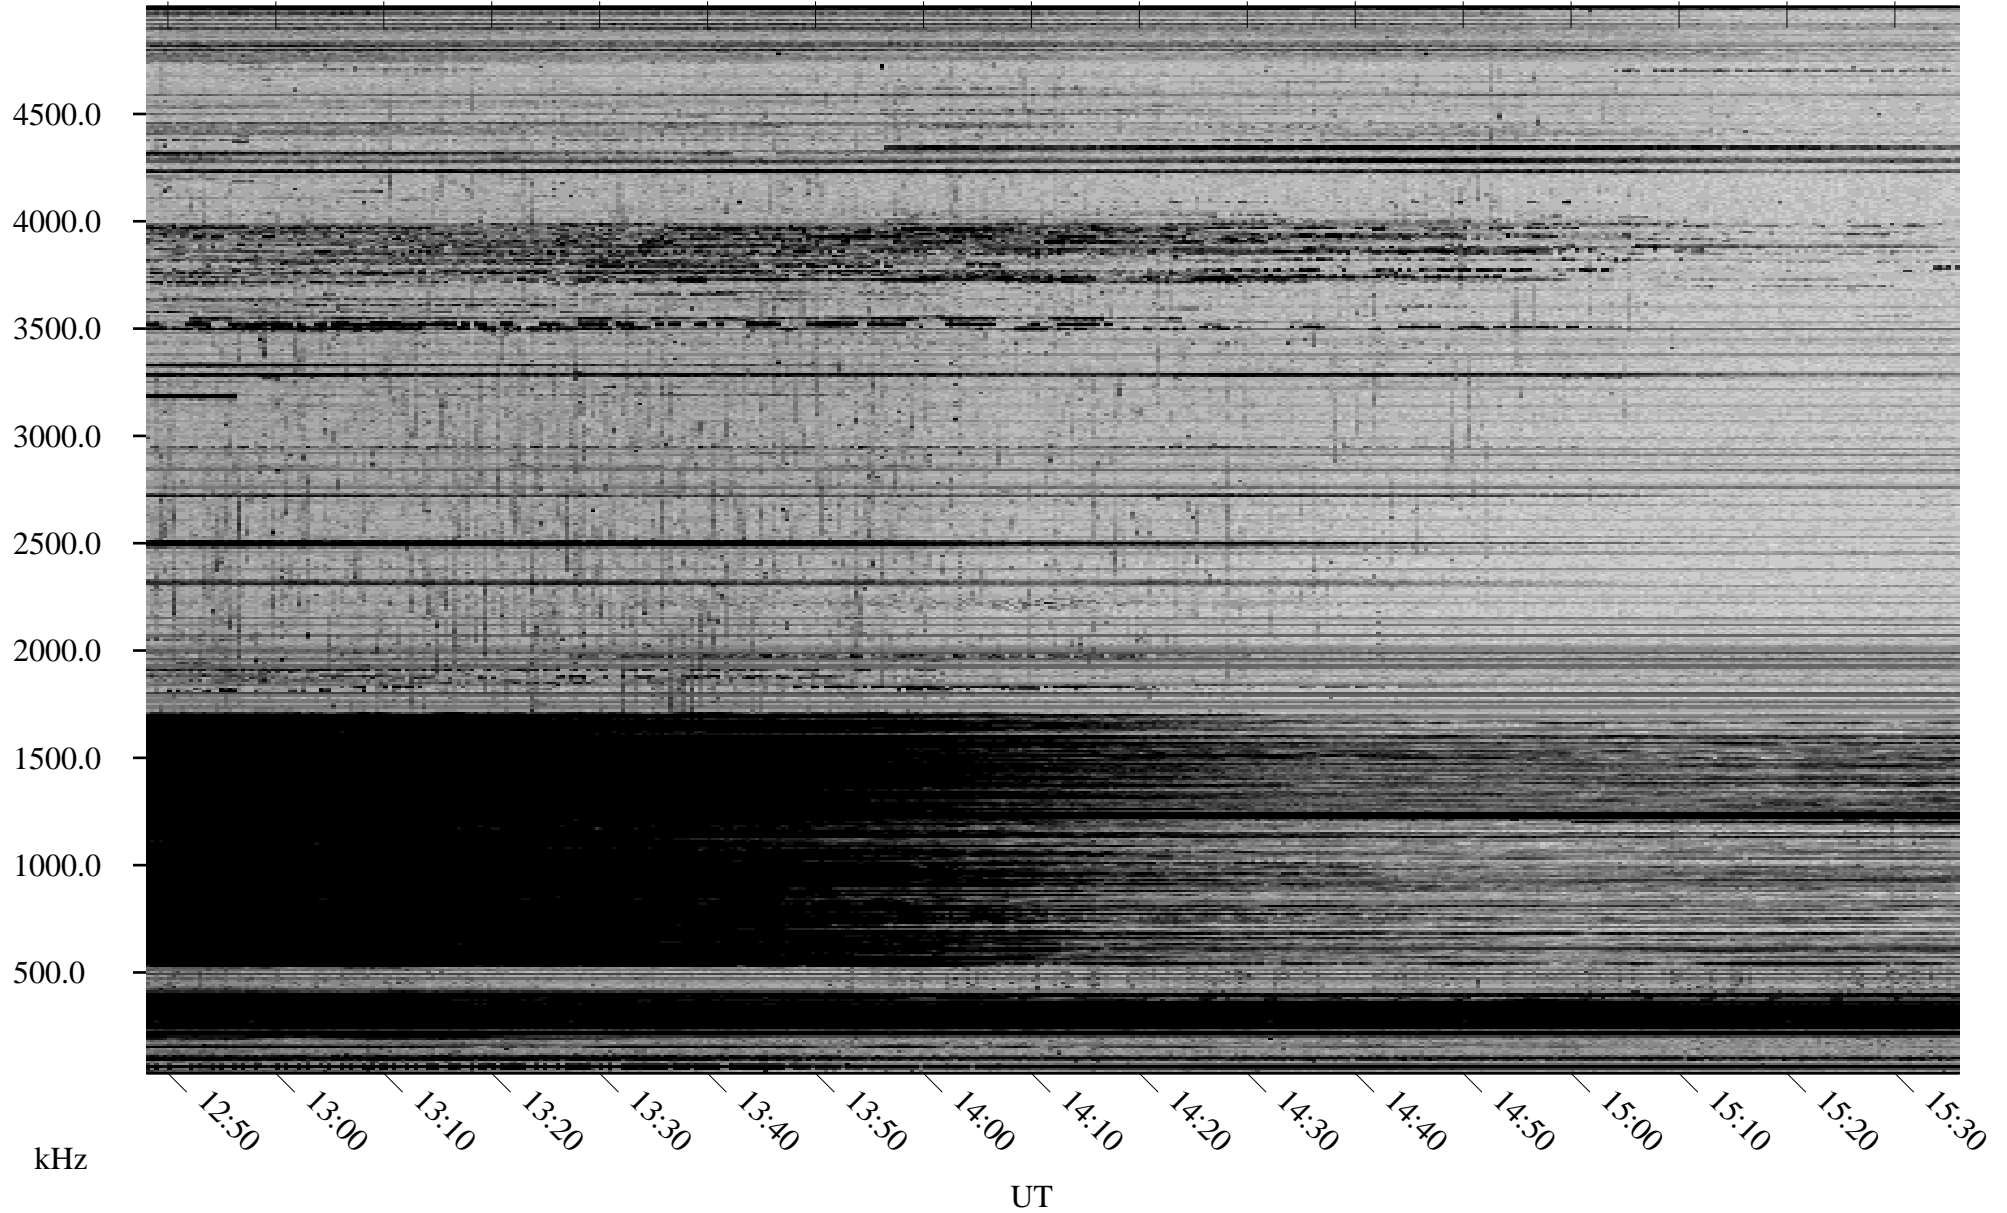

01/01/2009 Churchill, Manitoba

Linear Scale Black = 161 White = 15

ch090011.r00SUm max_12

Page 1

01/01/2009 Churchill, Manitoba

Linear Scale Black = 161 White = 15

ch090011.r00SUm max_12

Page 2

01/02/2009 Churchill, Manitoba

Linear Scale Black = 161 White = 15

ch090011.r00SUm max_12

Page 3

01/02/2009 Churchill, Manitoba

Linear Scale Black = 161 White = 15

ch090011.r00SUm max_12

Page 4

01/02/2009 Churchill, Manitoba

Linear Scale Black = 161 White = 15

ch090011.r00SUm max_12

Page 5

01/02/2009 Churchill, Manitoba

Linear Scale Black = 161 White = 15

ch090011.r00SUm max_12

Page 6

01/02/2009 Churchill, Manitoba

Linear Scale Black = 161 White = 15

ch090011.r00SUm max_12

Page 7

01/02/2009 Churchill, Manitoba

Linear Scale Black = 161 White = 15

ch090011.r00SUm max_12