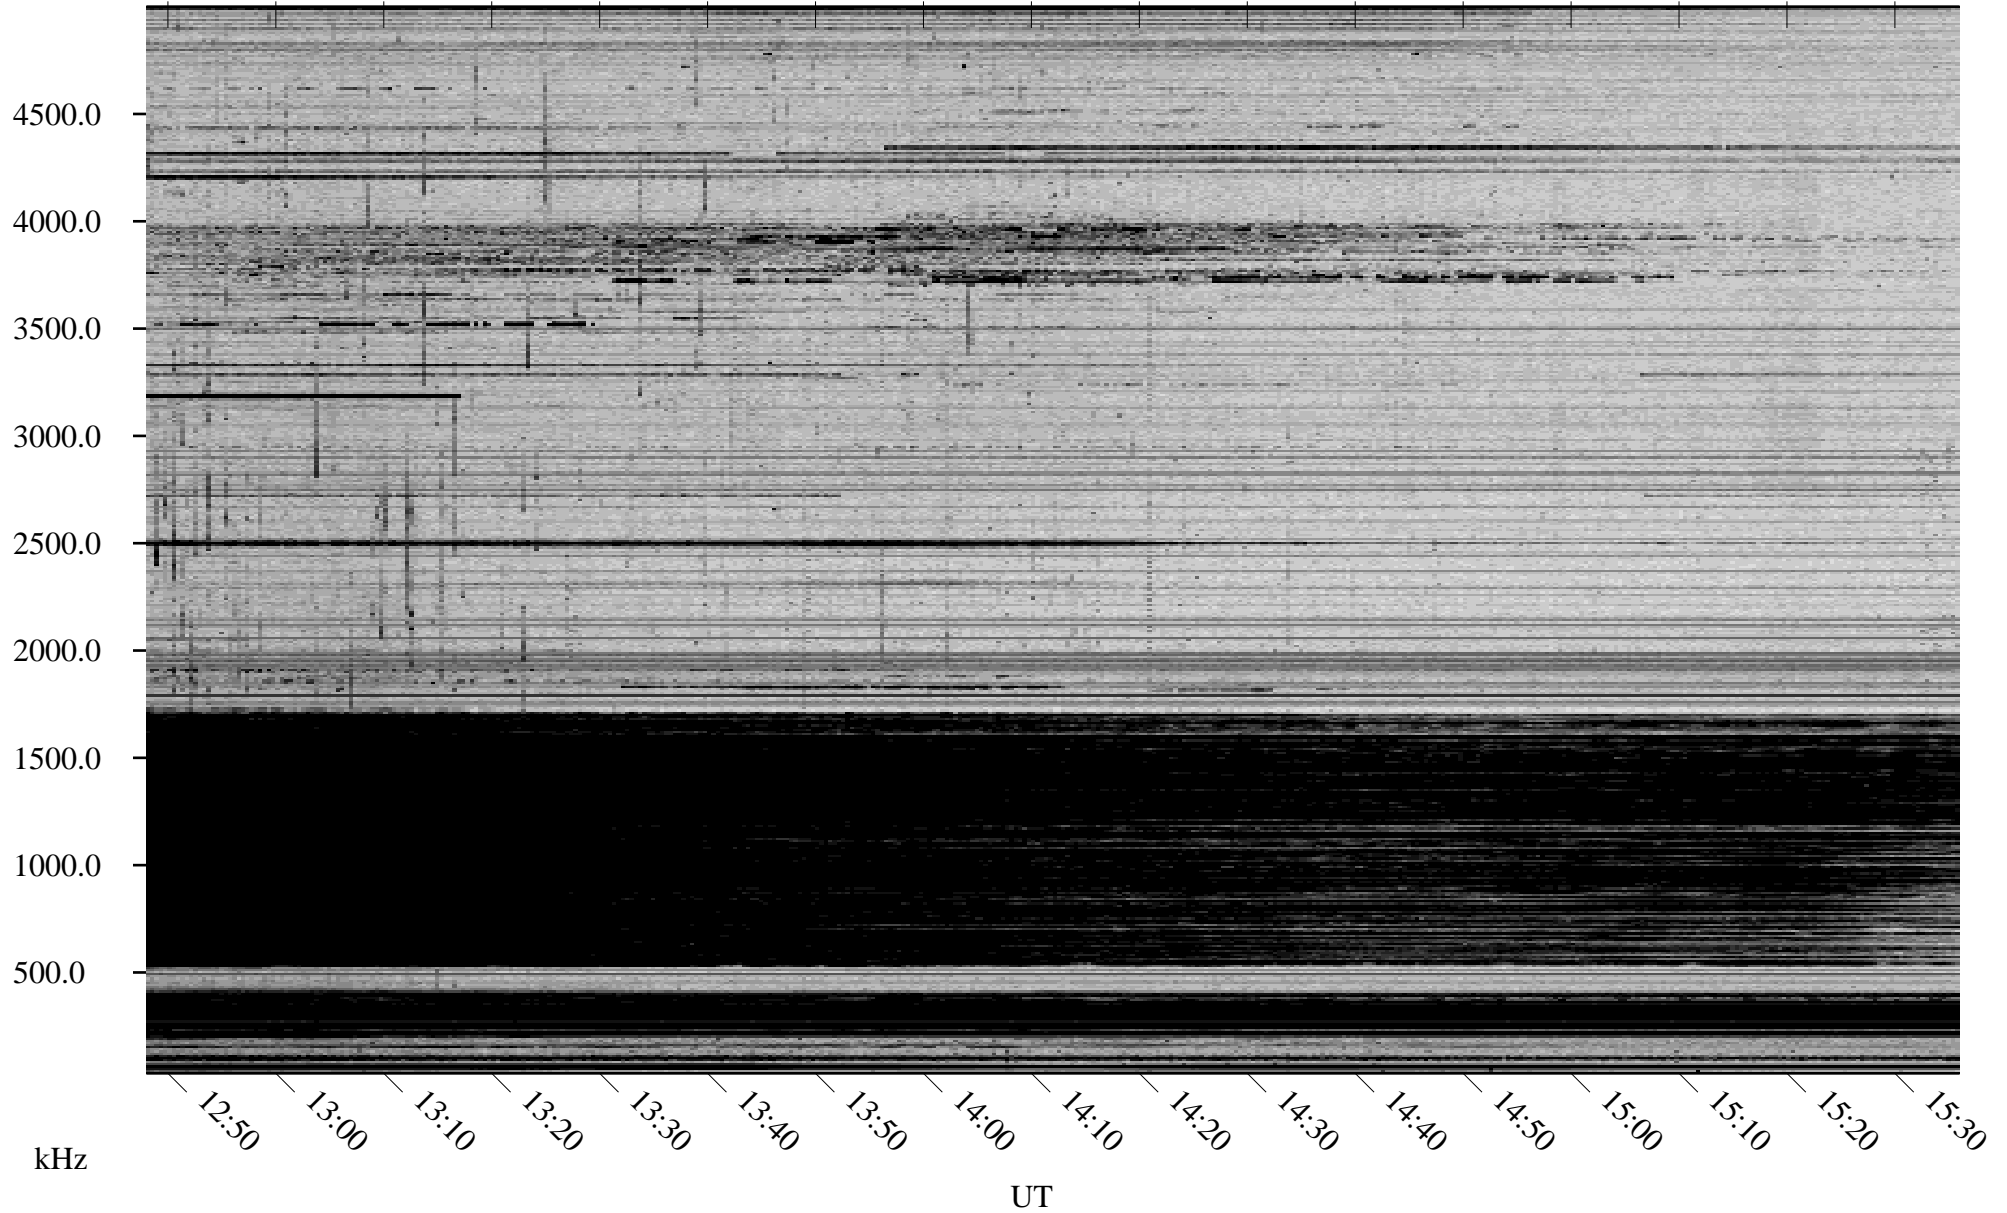

01/05/2009 Churchill, Manitoba

Linear Scale Black = 161 White = 15

ch09004l.r00SUm max_12

Page 5

01/05/2009 Churchill, Manitoba

Linear Scale Black = 161 White = 15

ch09004l.r00SUm max_12

Page 6

01/05/2009 Churchill, Manitoba

Linear Scale Black = 161 White = 15

ch09004l.r00SUm max_12

Page 7

01/05/2009 Churchill, Manitoba

Linear Scale Black = 161 White = 15

ch09004l.r00SUm max_12