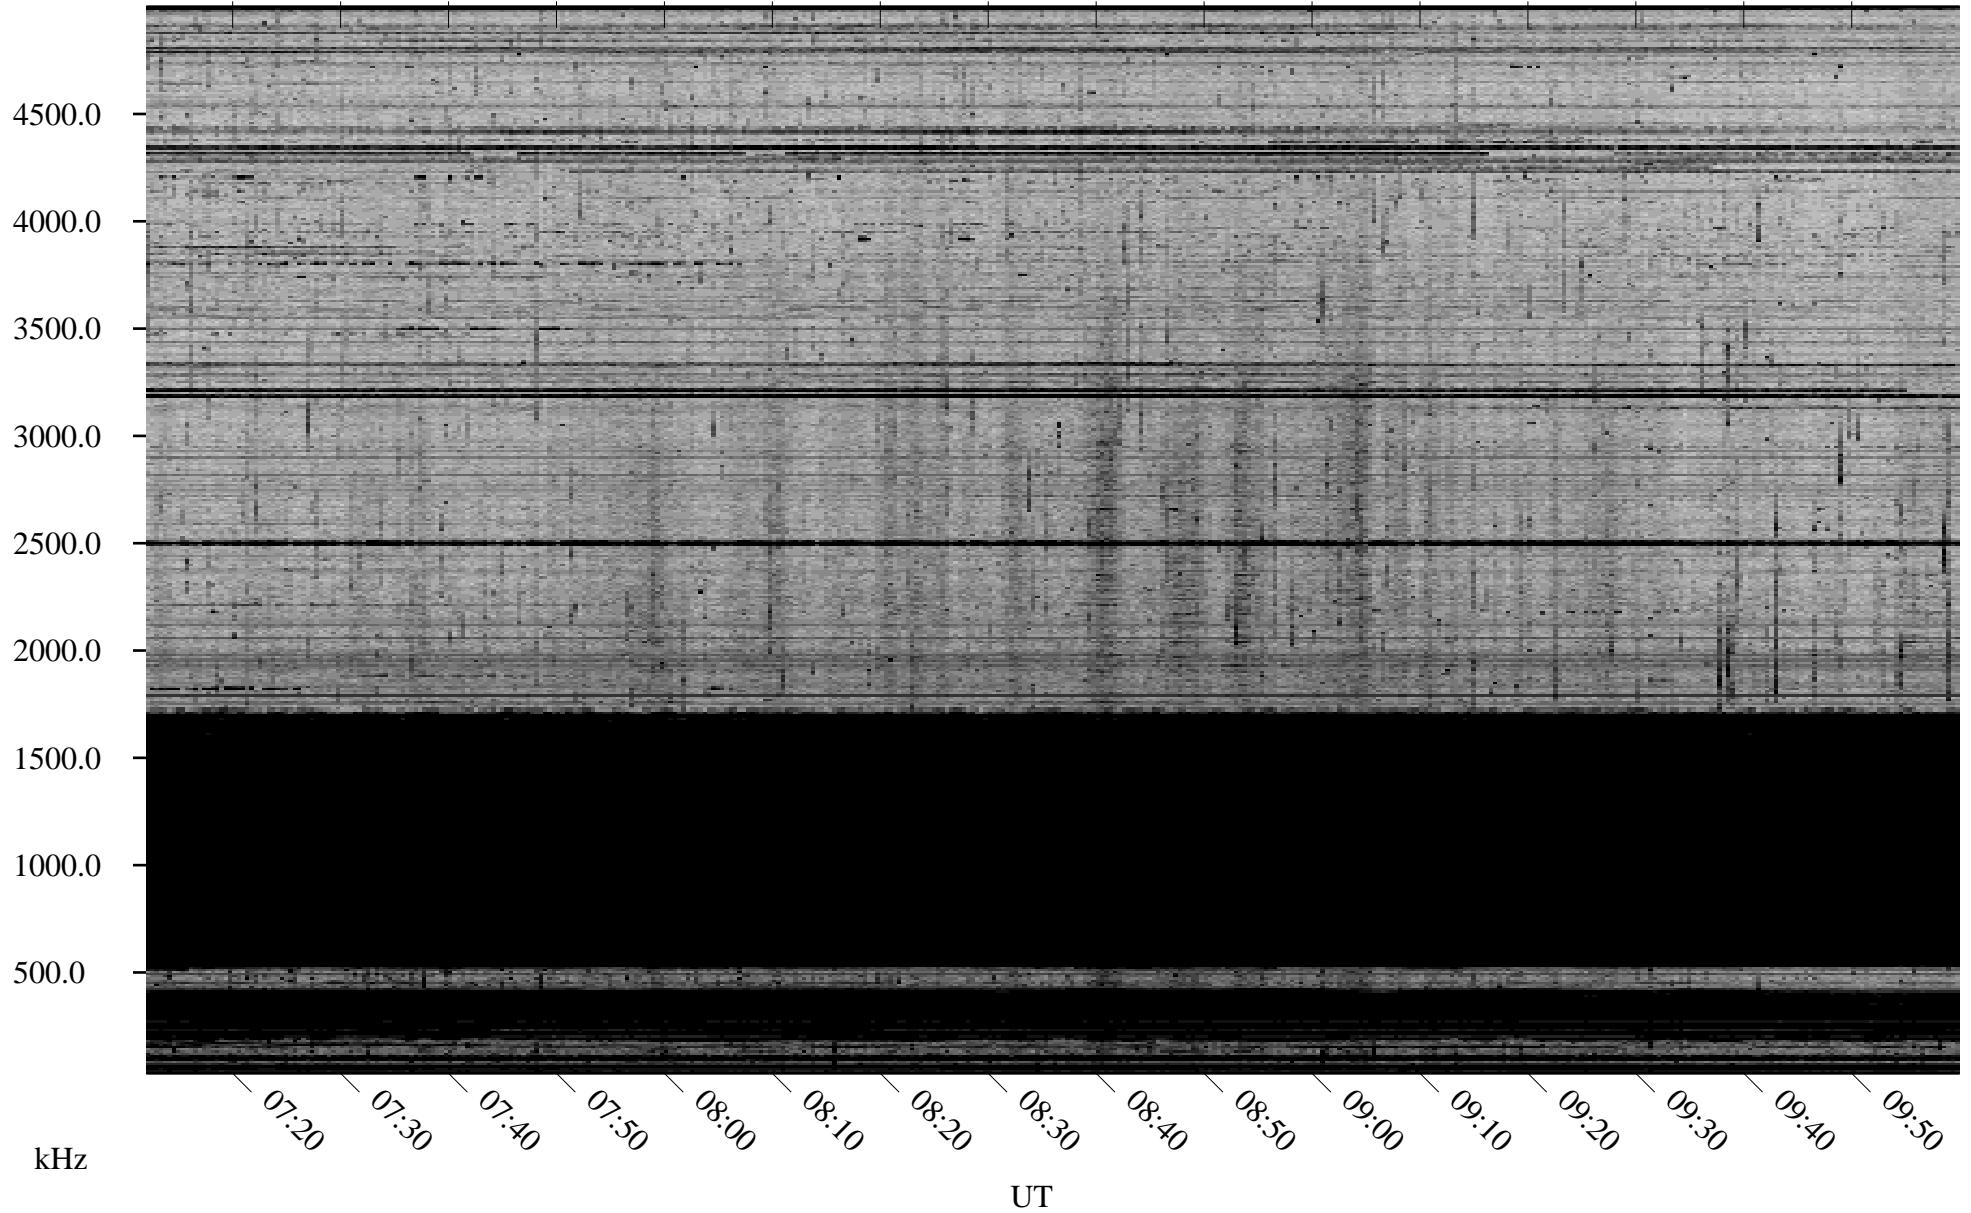

01/04/2009 Churchill, Manitoba

Linear Scale Black = 161 White = 15

ch09004l.r00SUm max_12

Page 1

01/04/2009 Churchill, Manitoba

Linear Scale Black = 161 White = 15

ch09004l.r00SUm max_12

Page 2

01/05/2009 Churchill, Manitoba

Linear Scale Black = 161 White = 15

ch09004l.r00SUm max_12

Page 3

01/05/2009 Churchill, Manitoba

Linear Scale Black = 161 White = 15

ch09004l.r00SUm max_12

Page 4

01/05/2009 Churchill, Manitoba

Linear Scale Black = 161 White = 15

ch09004l.r00SUm max_12

Page 5

01/05/2009 Churchill, Manitoba

Linear Scale Black = 161 White = 15

ch09004l.r00SUm max_12

Page 6

01/05/2009 Churchill, Manitoba

Linear Scale Black = 161 White = 15

ch09004l.r00SUm max_12

Page 7

01/05/2009 Churchill, Manitoba

Linear Scale Black = 161 White = 15

ch09004l.r00SUm max_12