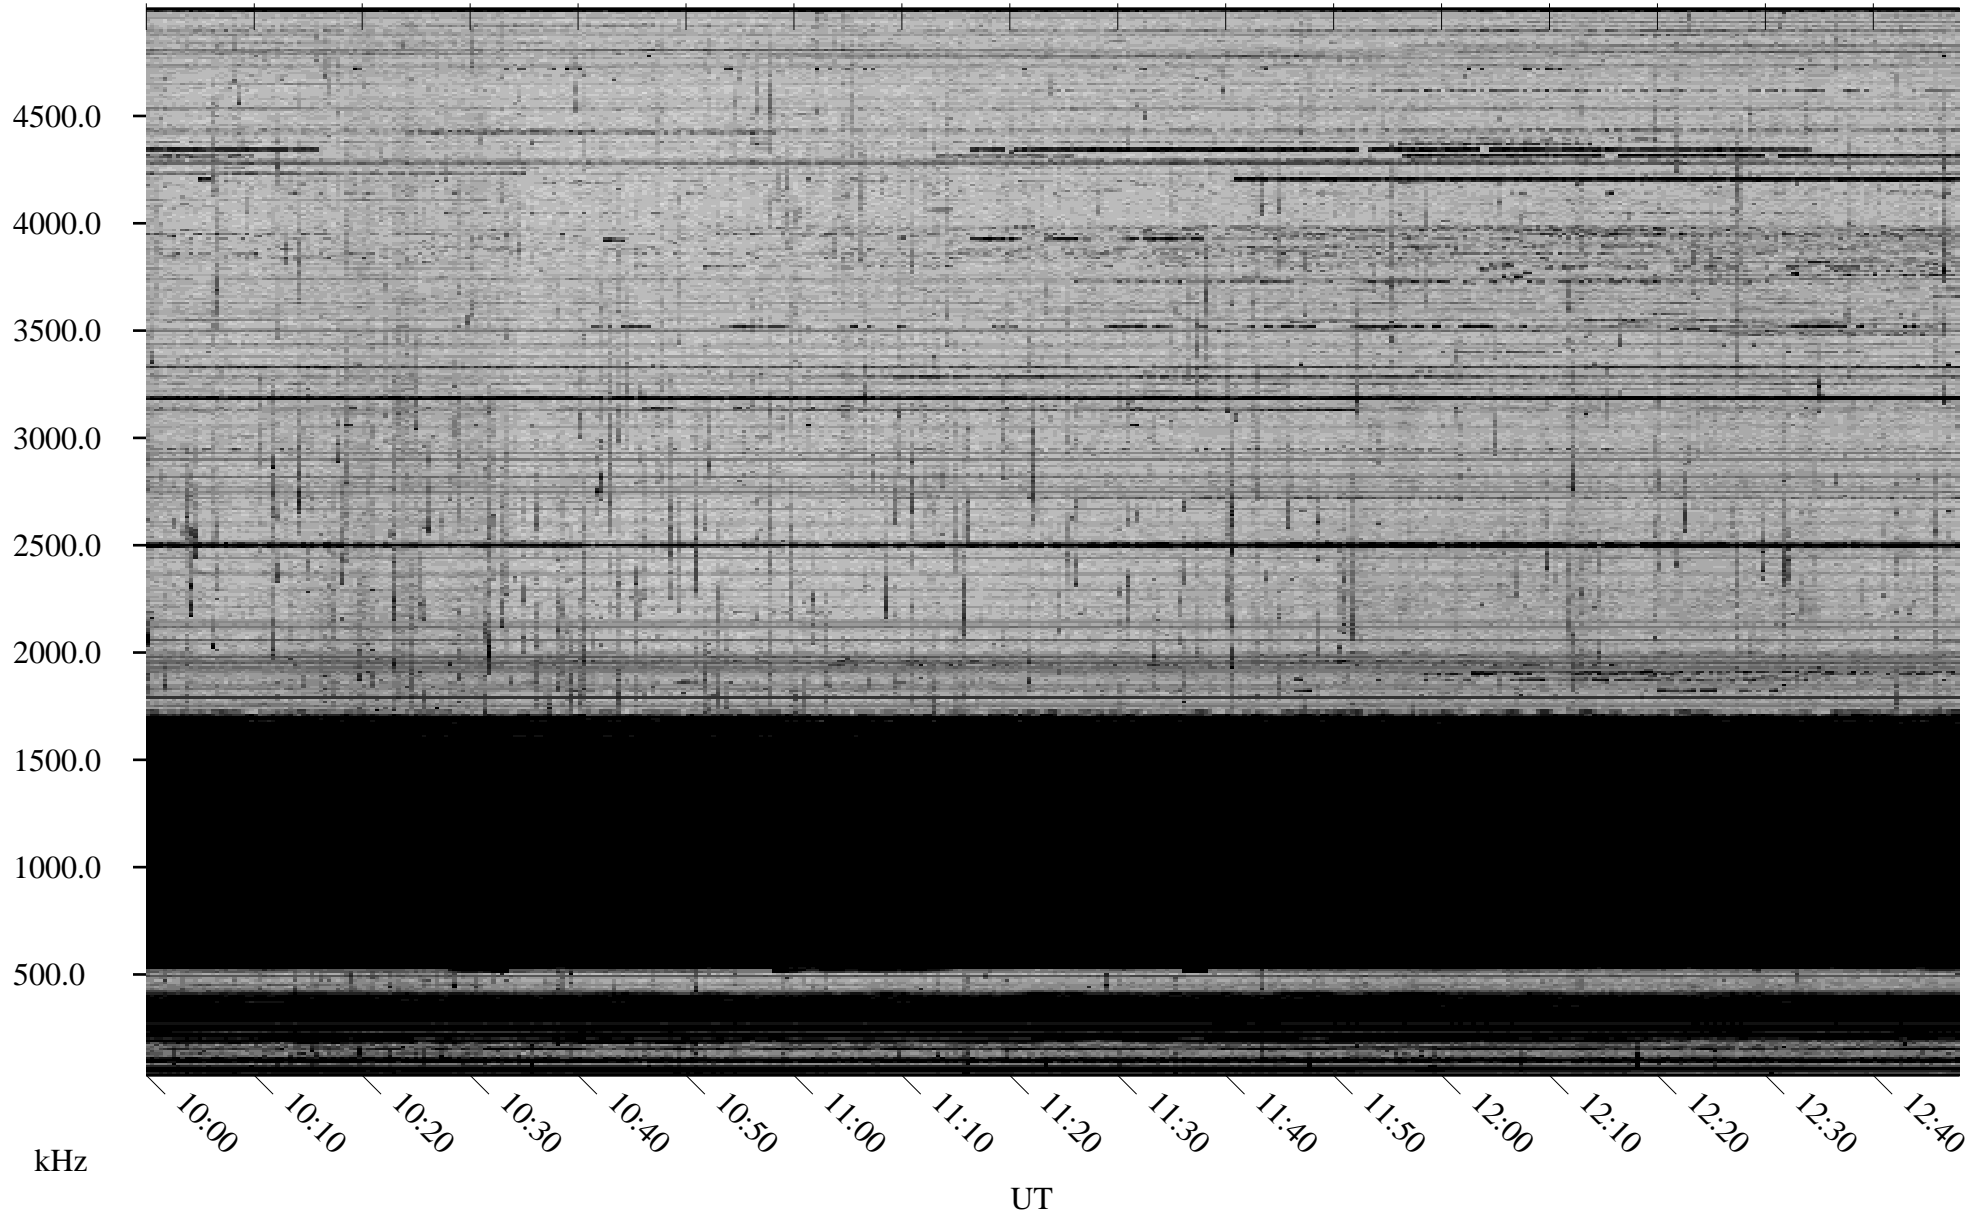

01/05/2009 Churchill, Manitoba

Linear Scale Black = 161 White = 15

ch09004l.r00SUm max_12

Page 5

01/05/2009 Churchill, Manitoba

Linear Scale Black = 161 White = 15

ch09004l.r00SUm max_12

Page 6

01/05/2009 Churchill, Manitoba

Linear Scale Black = 161 White = 15

ch09004l.r00SUm max_12

Page 7

01/05/2009 Churchill, Manitoba

Linear Scale Black = 161 White = 15

ch09004l.r00SUm max_12