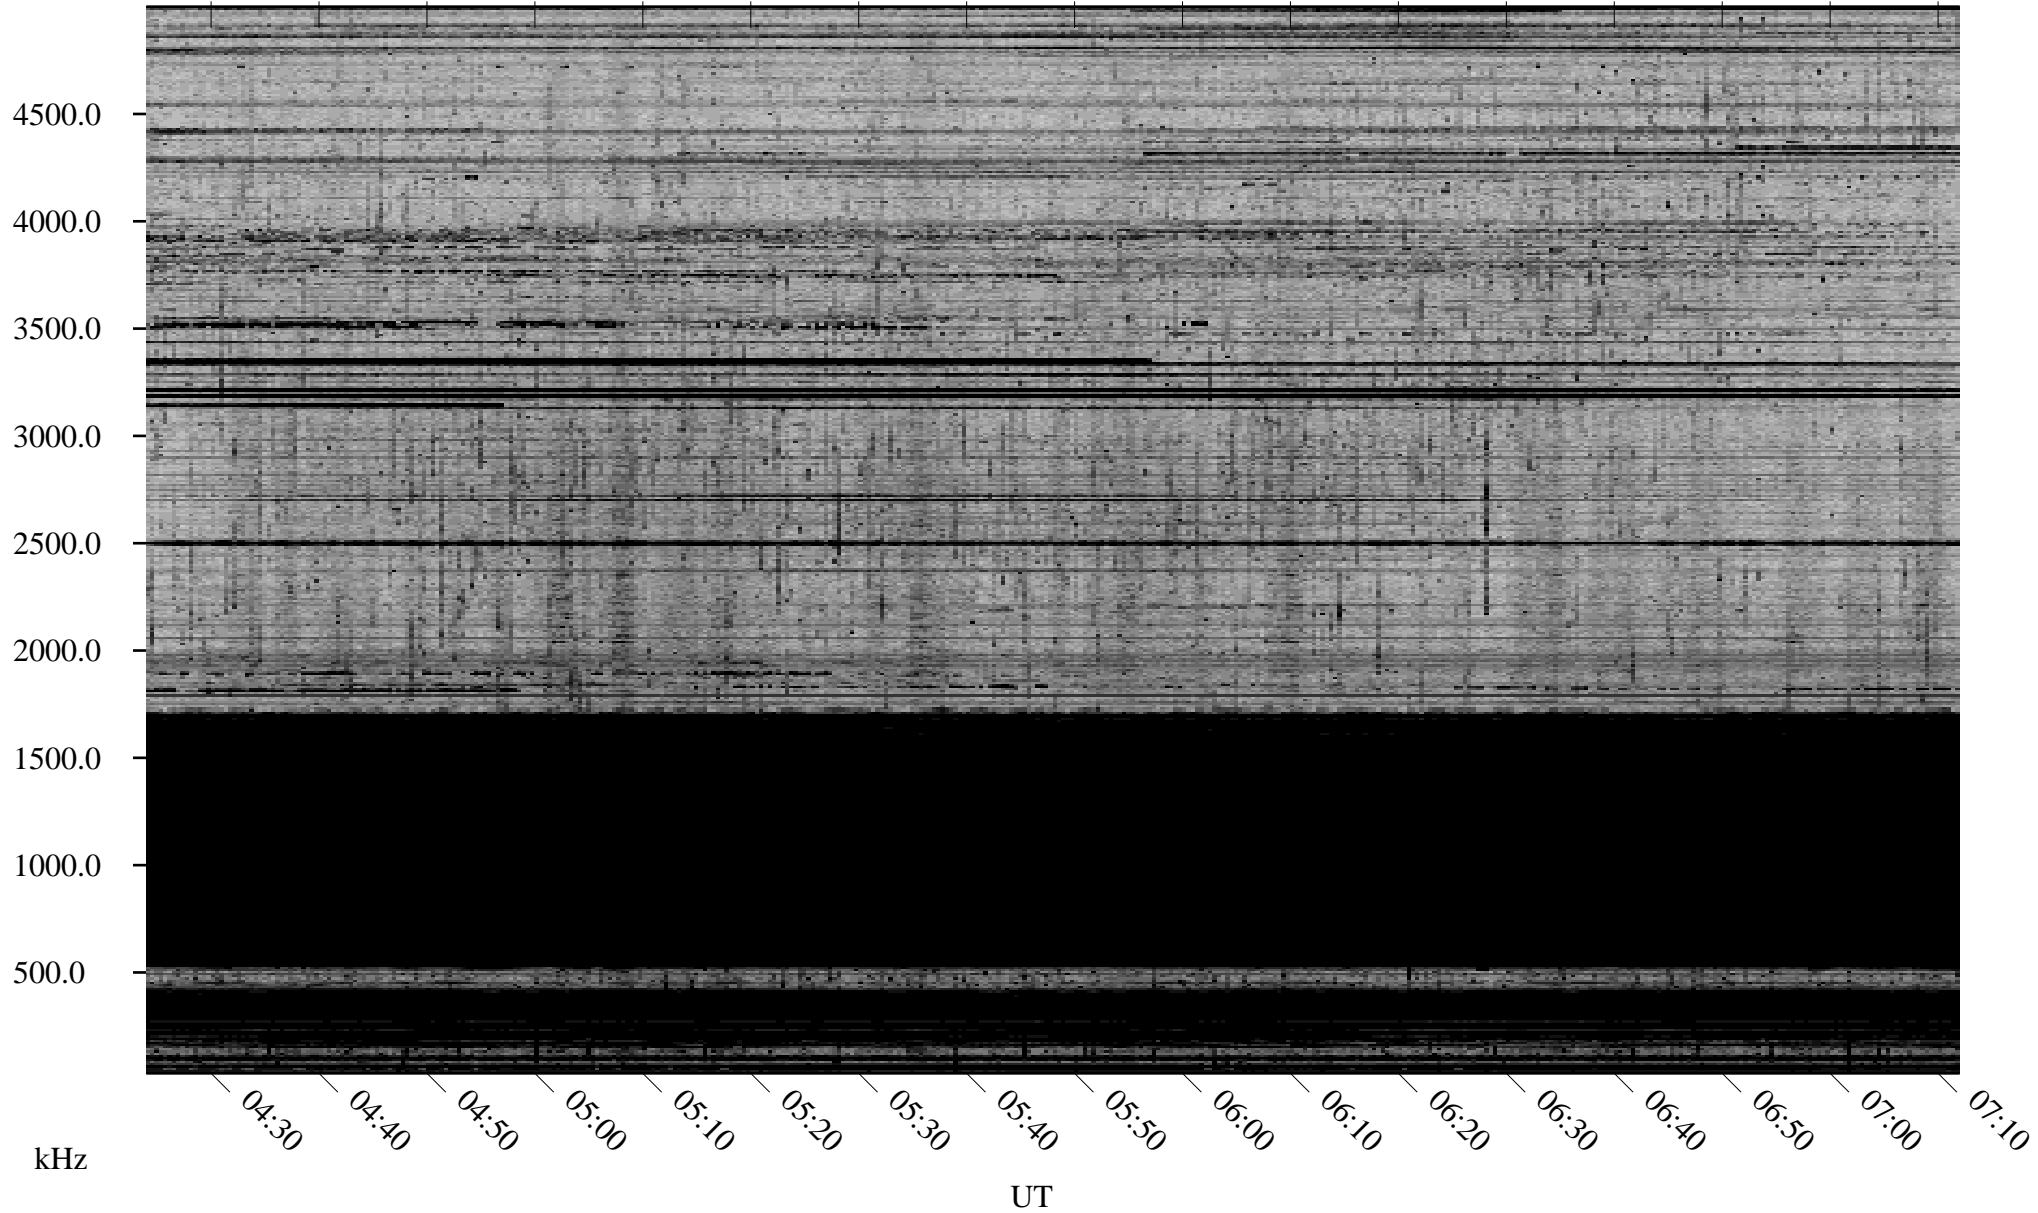

01/04/2009 Churchill, Manitoba

Linear Scale Black = 161 White = 15

ch09004l.r00SUm max_12

Page 1

01/04/2009 Churchill, Manitoba

Linear Scale Black = 161 White = 15

ch09004l.r00SUm max_12

Page 2

01/05/2009 Churchill, Manitoba

Linear Scale Black = 161 White = 15

ch09004l.r00SUm max_12

Page 3

01/05/2009 Churchill, Manitoba

Linear Scale Black = 161 White = 15

ch09004l.r00SUm max_12

Page 4

01/05/2009 Churchill, Manitoba

Linear Scale Black = 161 White = 15

ch09004l.r00SUm max_12

Page 5

01/05/2009 Churchill, Manitoba

Linear Scale Black = 161 White = 15

ch09004l.r00SUm max_12

Page 6

01/05/2009 Churchill, Manitoba

Linear Scale Black = 161 White = 15

ch09004l.r00SUm max_12

Page 7

01/05/2009 Churchill, Manitoba

Linear Scale Black = 161 White = 15

ch09004l.r00SUm max_12