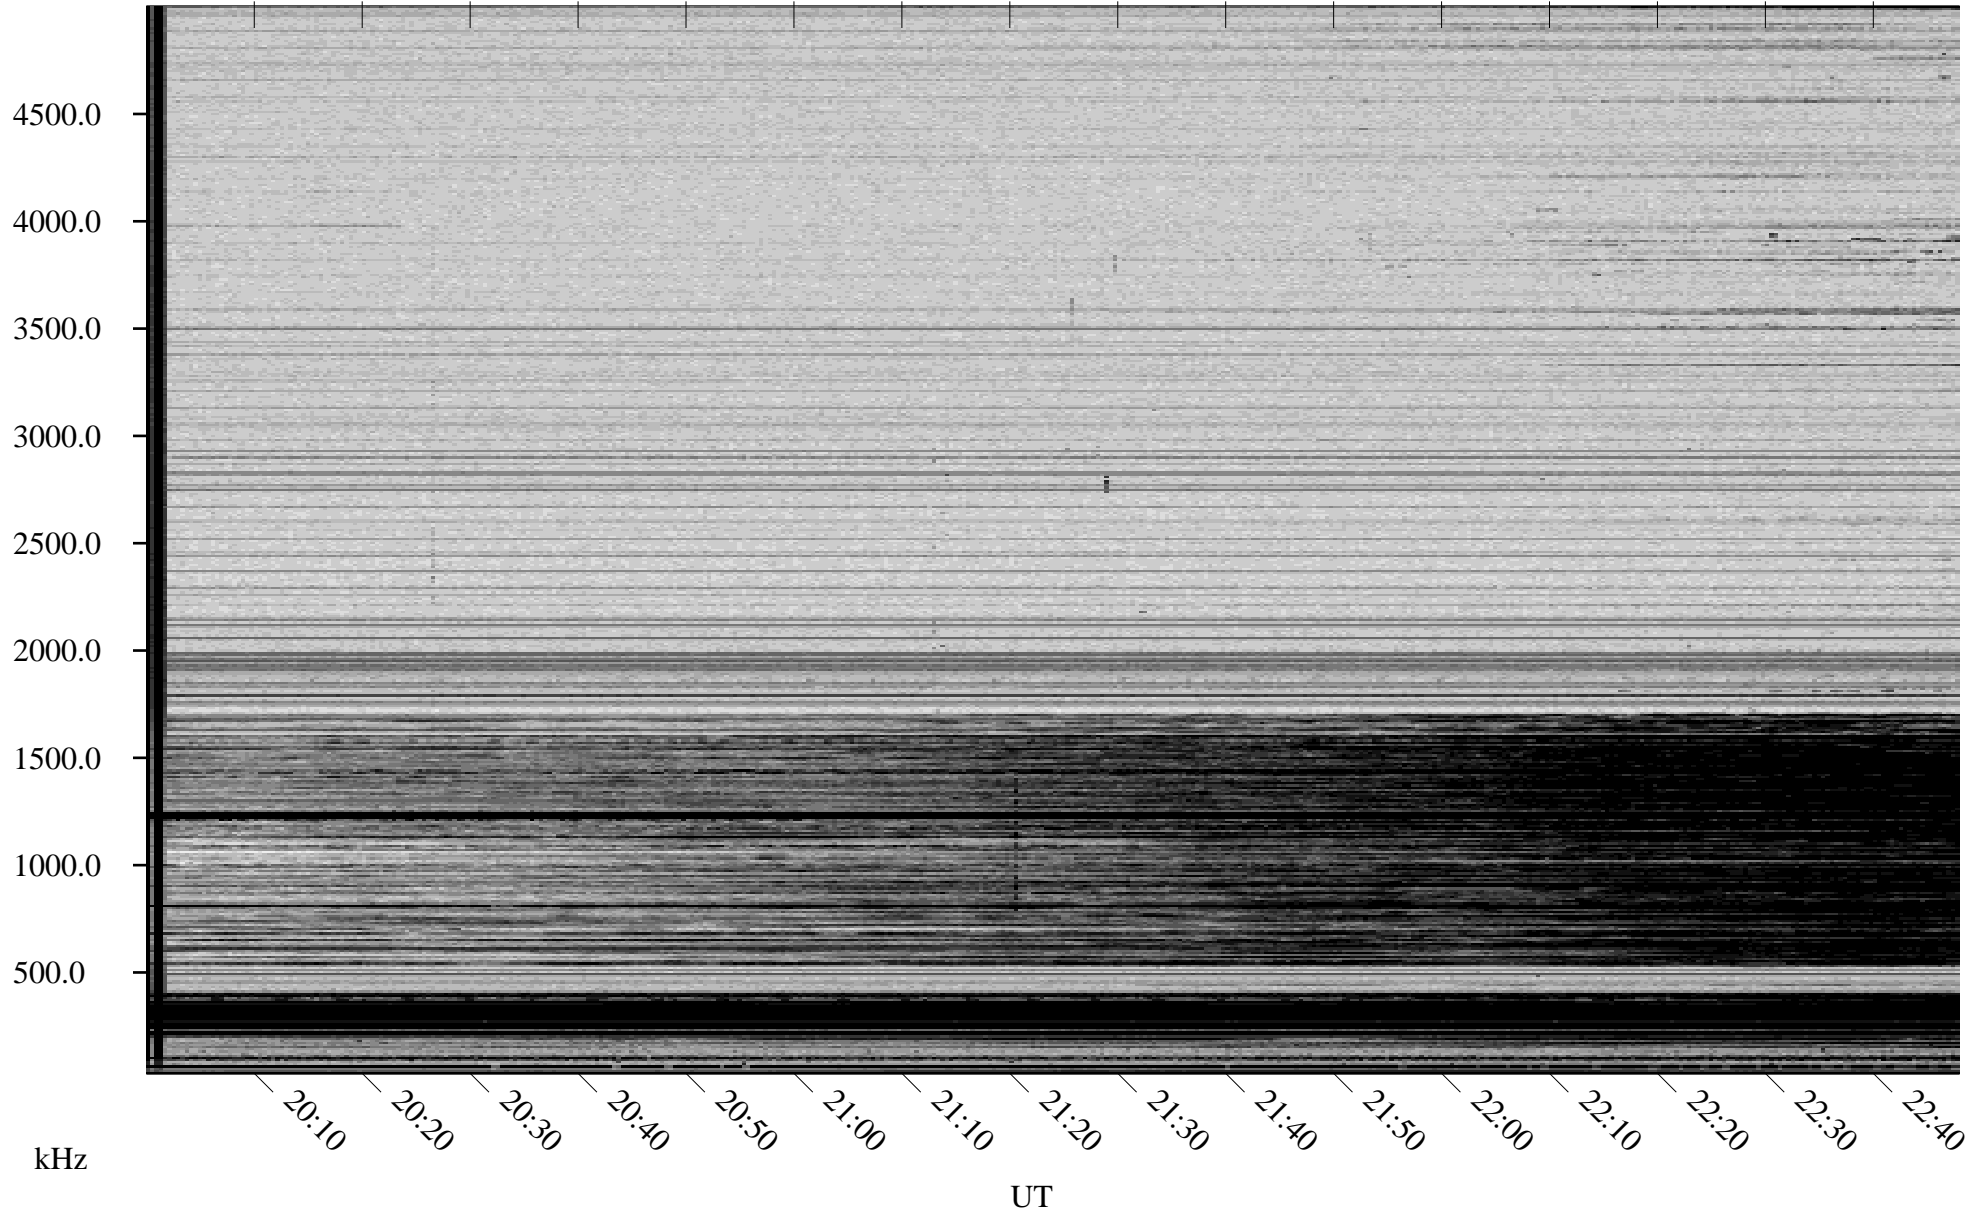

01/04/2009 Churchill, Manitoba

Linear Scale Black = 161 White = 15

ch09004l.r00SUm max_12

Page 1

01/04/2009 Churchill, Manitoba

Linear Scale Black = 161 White = 15

ch09004l.r00SUm max_12

Page 2

01/05/2009 Churchill, Manitoba

Linear Scale Black = 161 White = 15

ch09004l.r00SUm max_12

Page 3

01/05/2009 Churchill, Manitoba

Linear Scale Black = 161 White = 15

ch09004l.r00SUm max_12

Page 4

01/05/2009 Churchill, Manitoba

Linear Scale Black = 161 White = 15

ch09004l.r00SUm max_12

Page 5

01/05/2009 Churchill, Manitoba

Linear Scale Black = 161 White = 15

ch09004l.r00SUm max_12

Page 6

01/05/2009 Churchill, Manitoba

Linear Scale Black = 161 White = 15

ch09004l.r00SUm max_12

Page 7

01/05/2009 Churchill, Manitoba

Linear Scale Black = 161 White = 15

ch09004l.r00SUm max_12