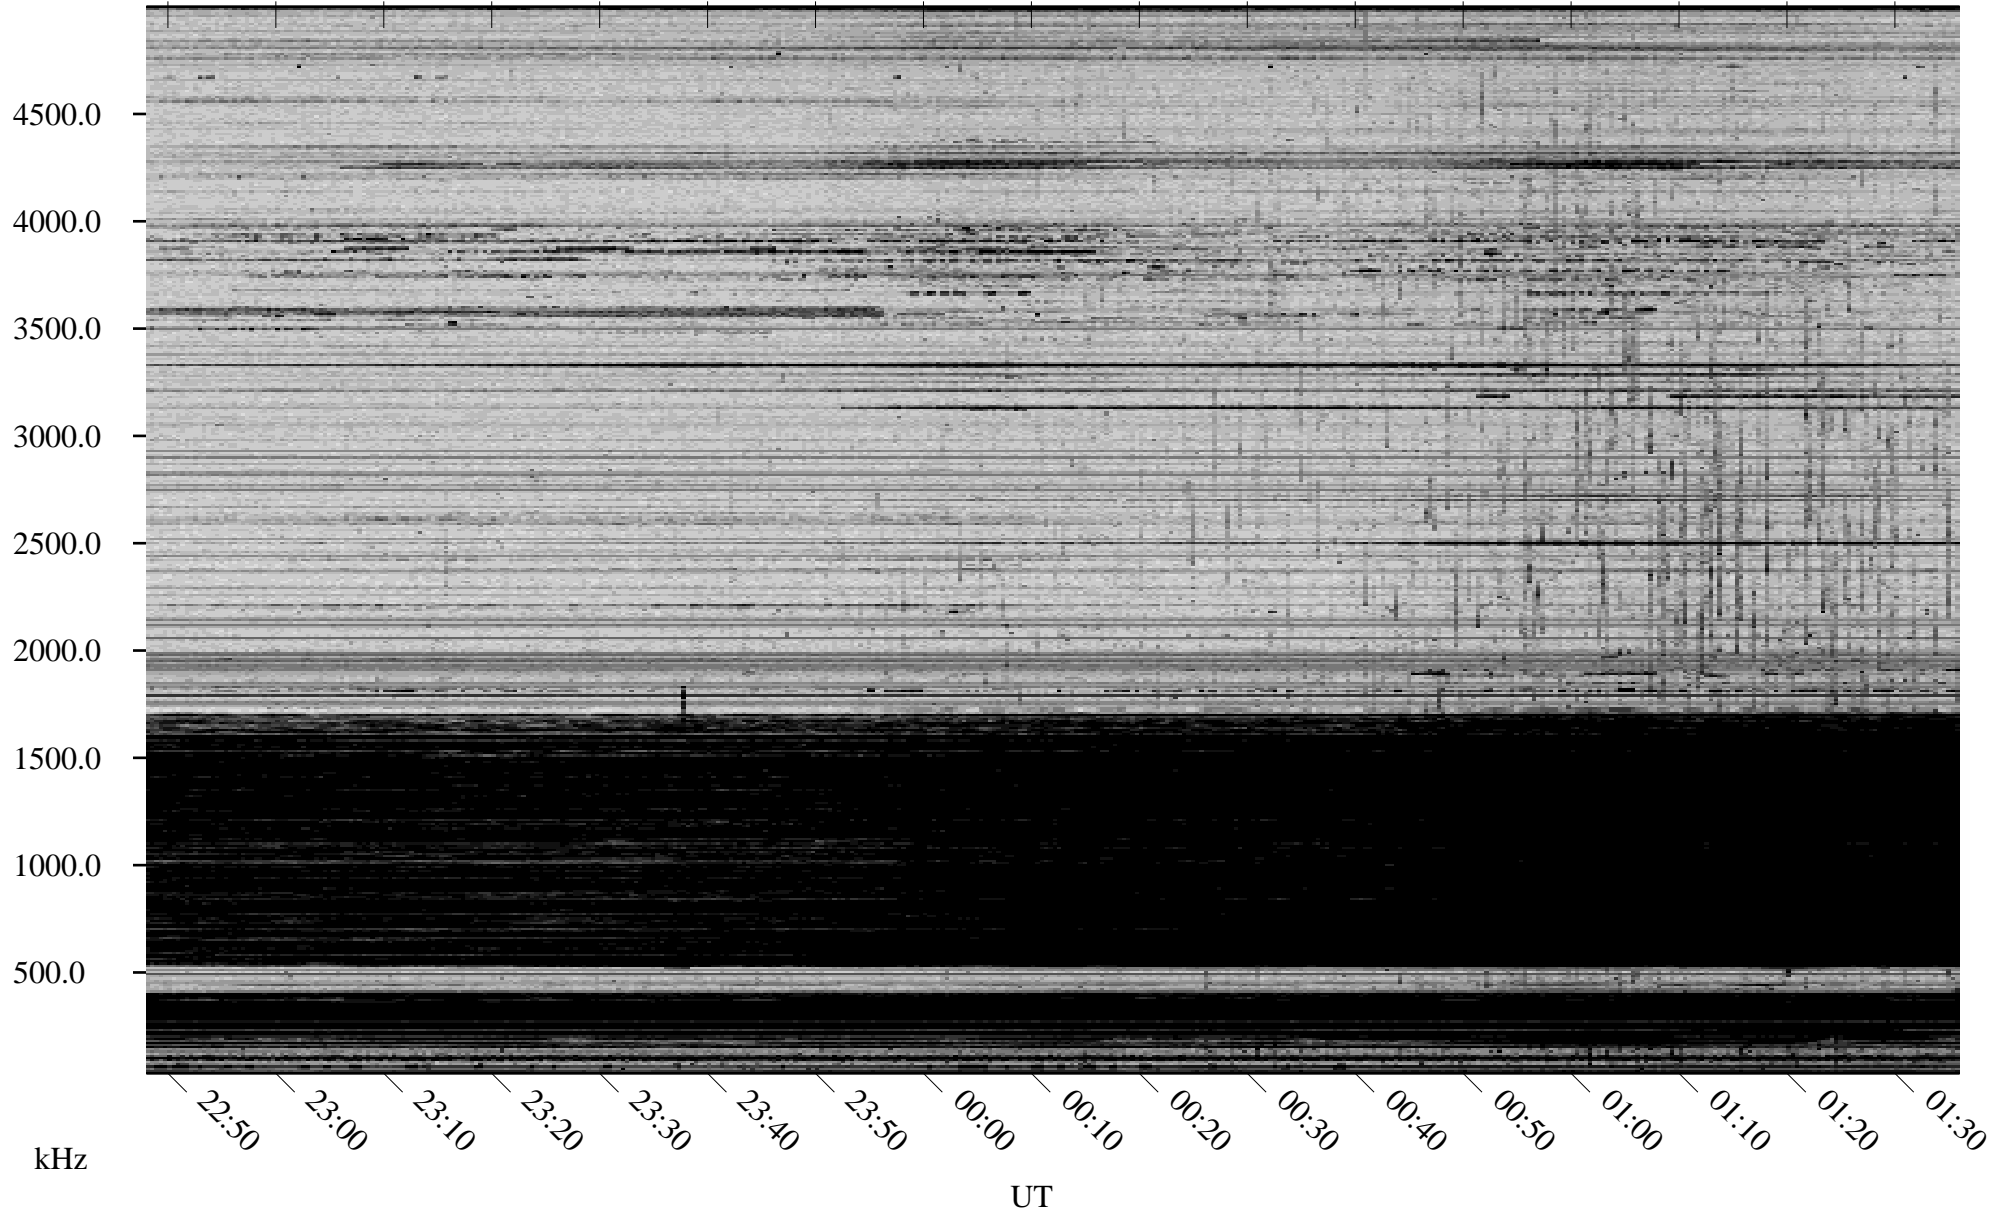

01/04/2009 Churchill, Manitoba

Linear Scale Black = 161 White = 15

ch09004l.r00SUm max_12

Page 1

01/04/2009 Churchill, Manitoba

Linear Scale Black = 161 White = 15

ch09004l.r00SUm max_12

Page 2

01/05/2009 Churchill, Manitoba

Linear Scale Black = 161 White = 15

ch09004l.r00SUm max_12

Page 3

01/05/2009 Churchill, Manitoba

Linear Scale Black = 161 White = 15

ch09004l.r00SUm max_12

Page 4

01/05/2009 Churchill, Manitoba

Linear Scale Black = 161 White = 15

ch09004l.r00SUm max_12

Page 5

01/05/2009 Churchill, Manitoba

Linear Scale Black = 161 White = 15

ch09004l.r00SUm max_12

Page 6

01/05/2009 Churchill, Manitoba

Linear Scale Black = 161 White = 15

ch09004l.r00SUm max_12

Page 7

01/05/2009 Churchill, Manitoba

Linear Scale Black = 161 White = 15

ch09004l.r00SUm max_12