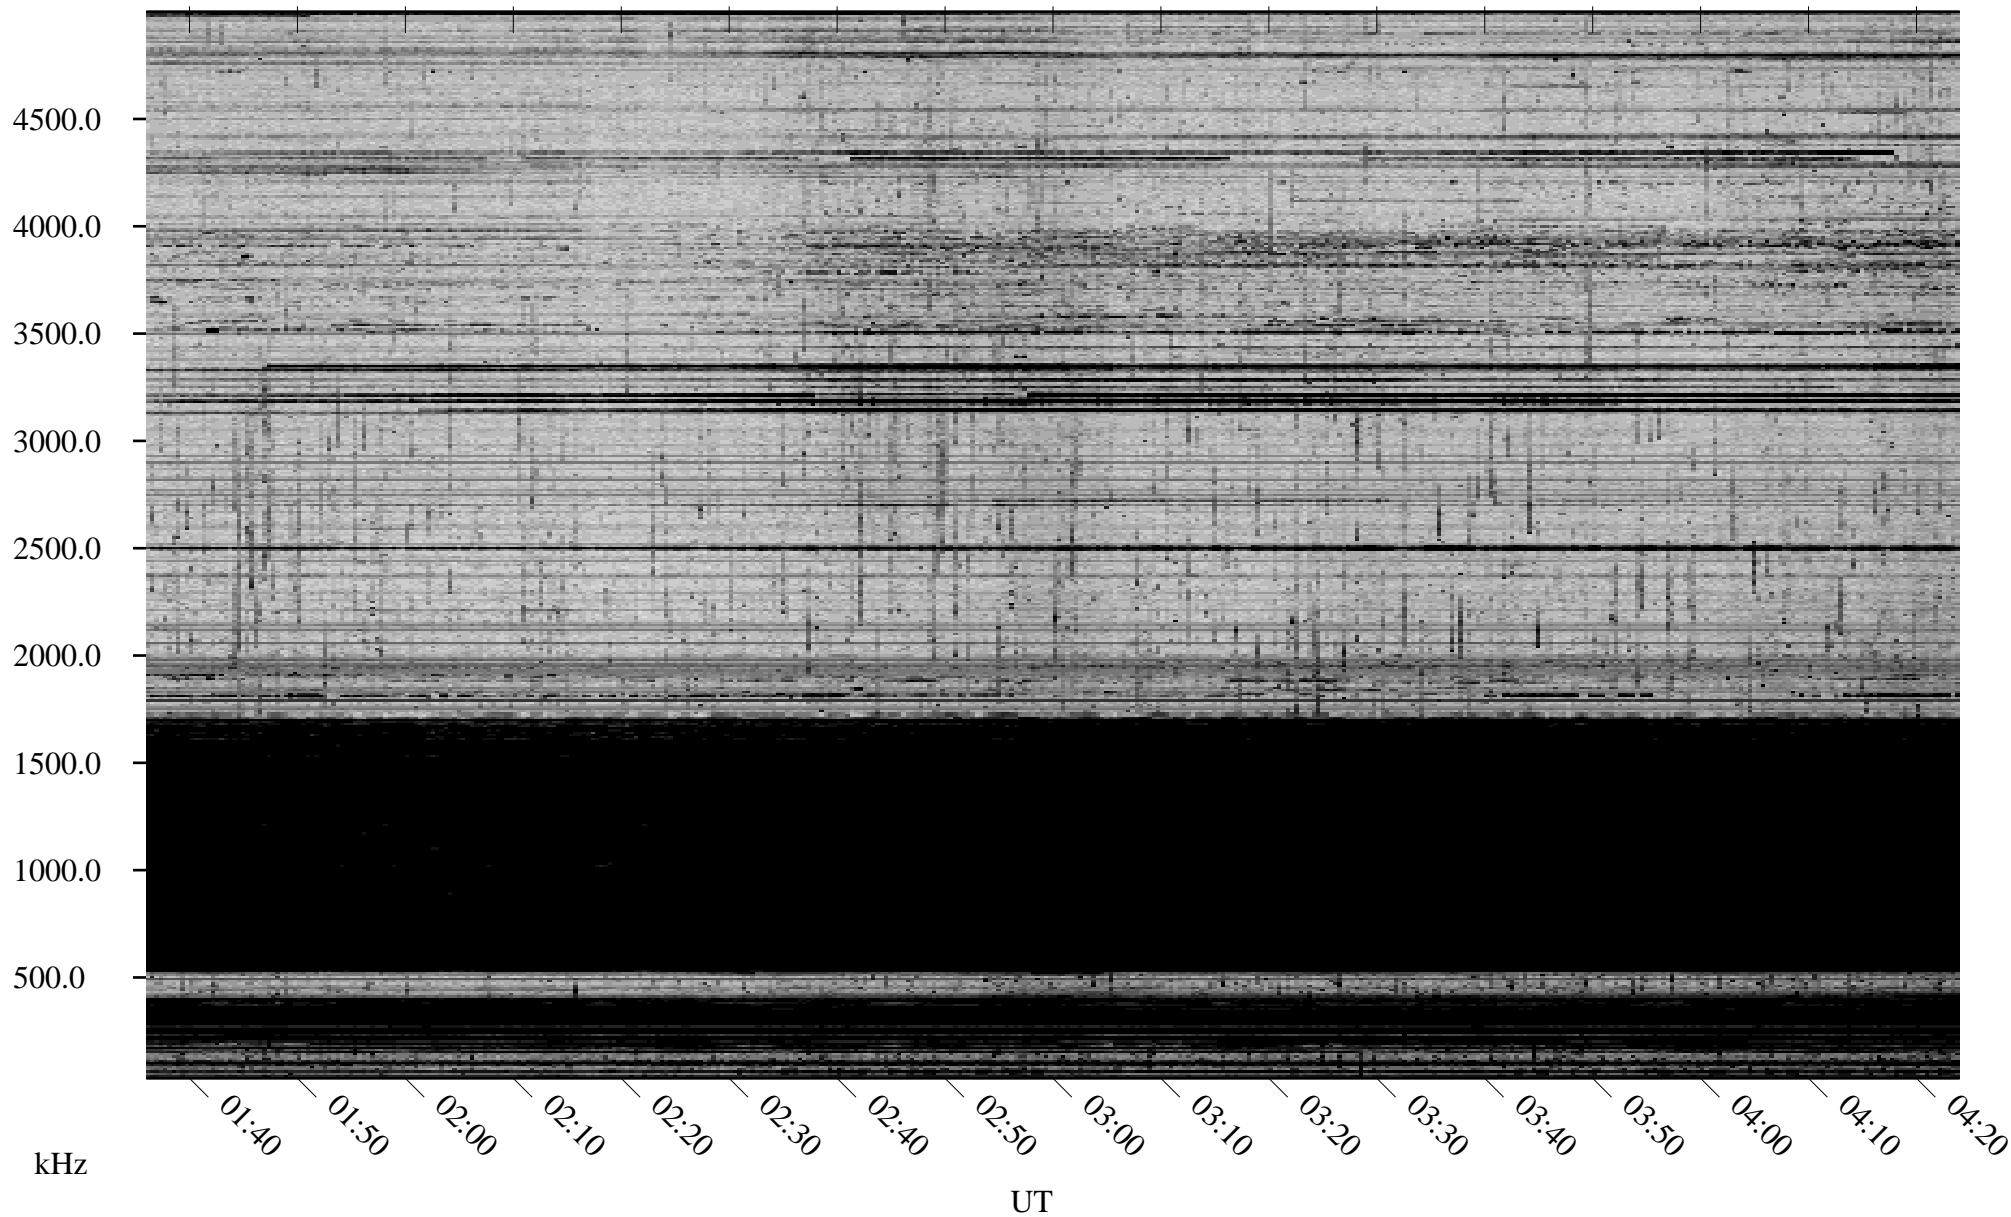

01/04/2009 Churchill, Manitoba

Linear Scale Black = 161 White = 15

ch09004l.r00SUm max_12

Page 1

01/04/2009 Churchill, Manitoba

Linear Scale Black = 161 White = 15

ch09004l.r00SUm max_12

Page 2

01/05/2009 Churchill, Manitoba

Linear Scale Black = 161 White = 15

ch09004l.r00SUm max_12

Page 3

01/05/2009 Churchill, Manitoba

Linear Scale Black = 161 White = 15

ch09004l.r00SUm max_12

Page 4

01/05/2009 Churchill, Manitoba

Linear Scale Black = 161 White = 15

ch09004l.r00SUm max_12

Page 5

01/05/2009 Churchill, Manitoba

Linear Scale Black = 161 White = 15

ch09004l.r00SUm max_12

Page 6

01/05/2009 Churchill, Manitoba

Linear Scale Black = 161 White = 15

ch09004l.r00SUm max_12

Page 7

01/05/2009 Churchill, Manitoba

Linear Scale Black = 161 White = 15

ch09004l.r00SUm max_12