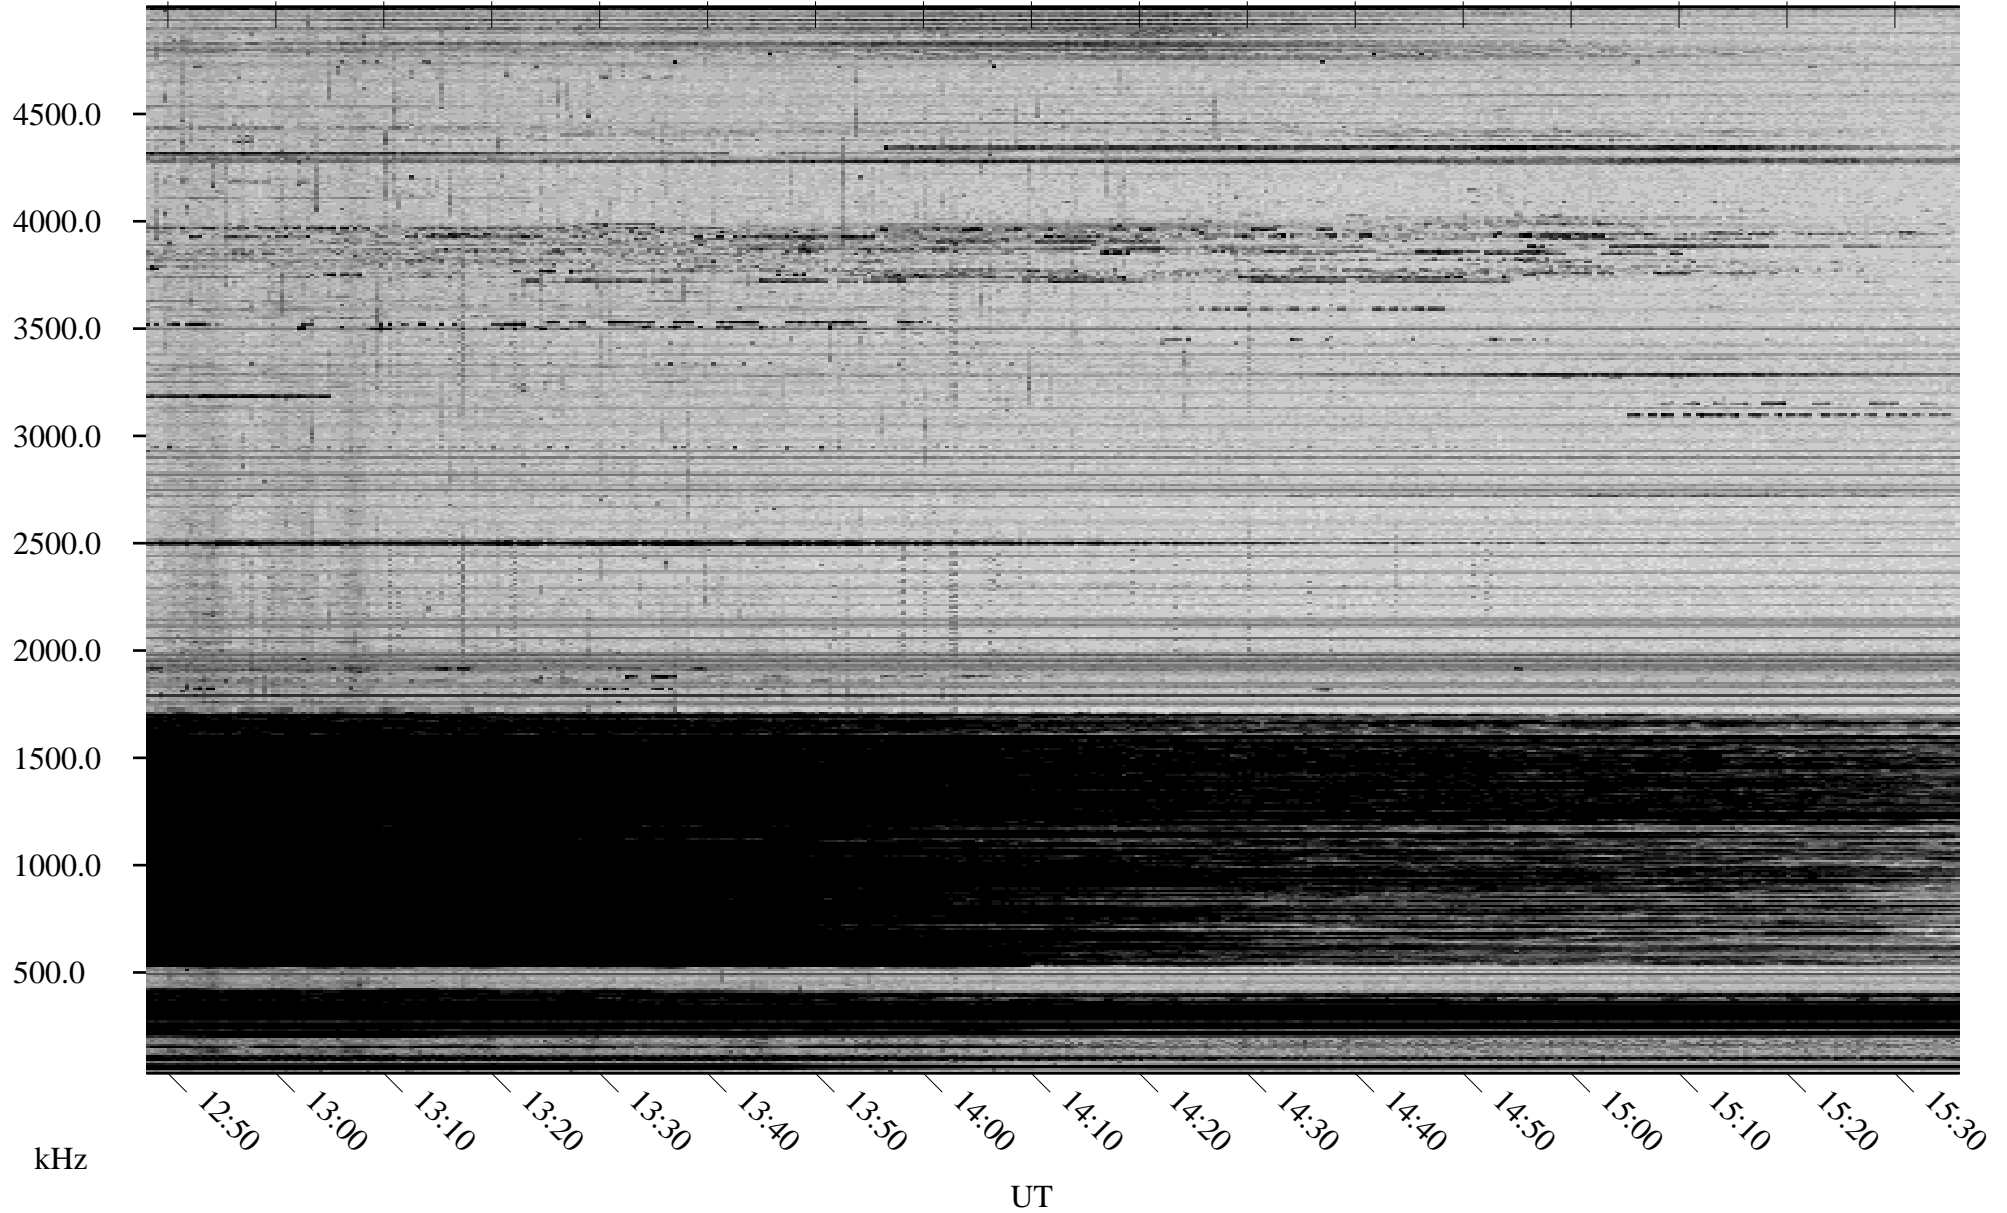

01/06/2009 Churchill, Manitoba

Linear Scale Black = 161 White = 15

ch090051.r00SUm max_12

Page 5

01/06/2009 Churchill, Manitoba

Linear Scale Black = 161 White = 15

ch090051.r00SUm max_12

Page 6

01/06/2009 Churchill, Manitoba

Linear Scale Black = 161 White = 15

ch090051.r00SUm max_12

Page 7

01/06/2009 Churchill, Manitoba

Linear Scale Black = 161 White = 15

ch090051.r00SUm max_12