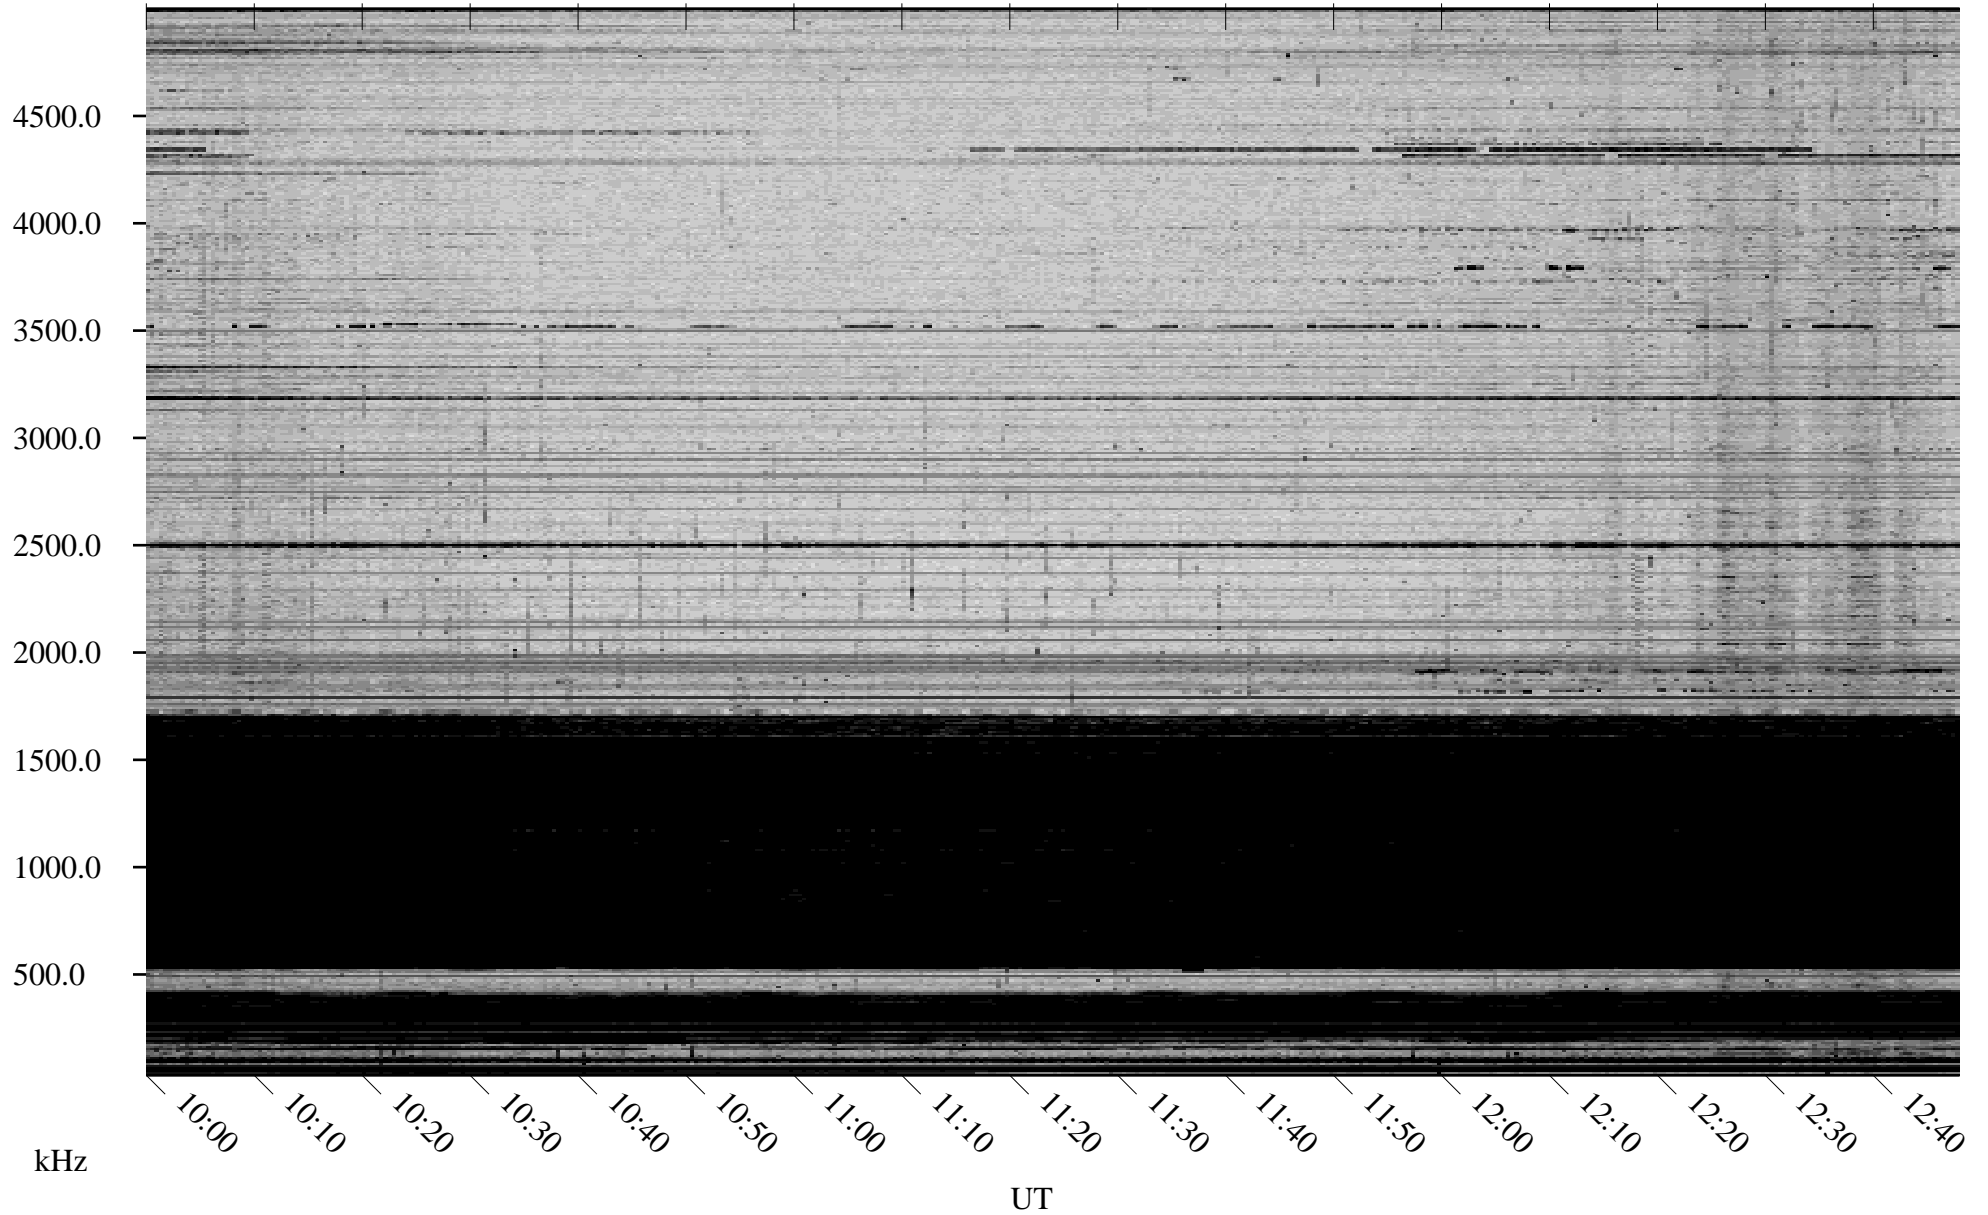

01/06/2009 Churchill, Manitoba

Linear Scale Black = 161 White = 15

ch090051.r00SUm max_12

Page 3

01/06/2009 Churchill, Manitoba

Linear Scale Black = 161 White = 15

ch090051.r00SUm max_12

Page 4

01/06/2009 Churchill, Manitoba

Linear Scale Black = 161 White = 15

ch090051.r00SUm max_12

Page 5

01/06/2009 Churchill, Manitoba

Linear Scale Black = 161 White = 15

ch090051.r00SUm max_12

Page 6

01/06/2009 Churchill, Manitoba

Linear Scale Black = 161 White = 15

ch090051.r00SUm max_12

Page 7

01/06/2009 Churchill, Manitoba

Linear Scale Black = 161 White = 15

ch090051.r00SUm max_12