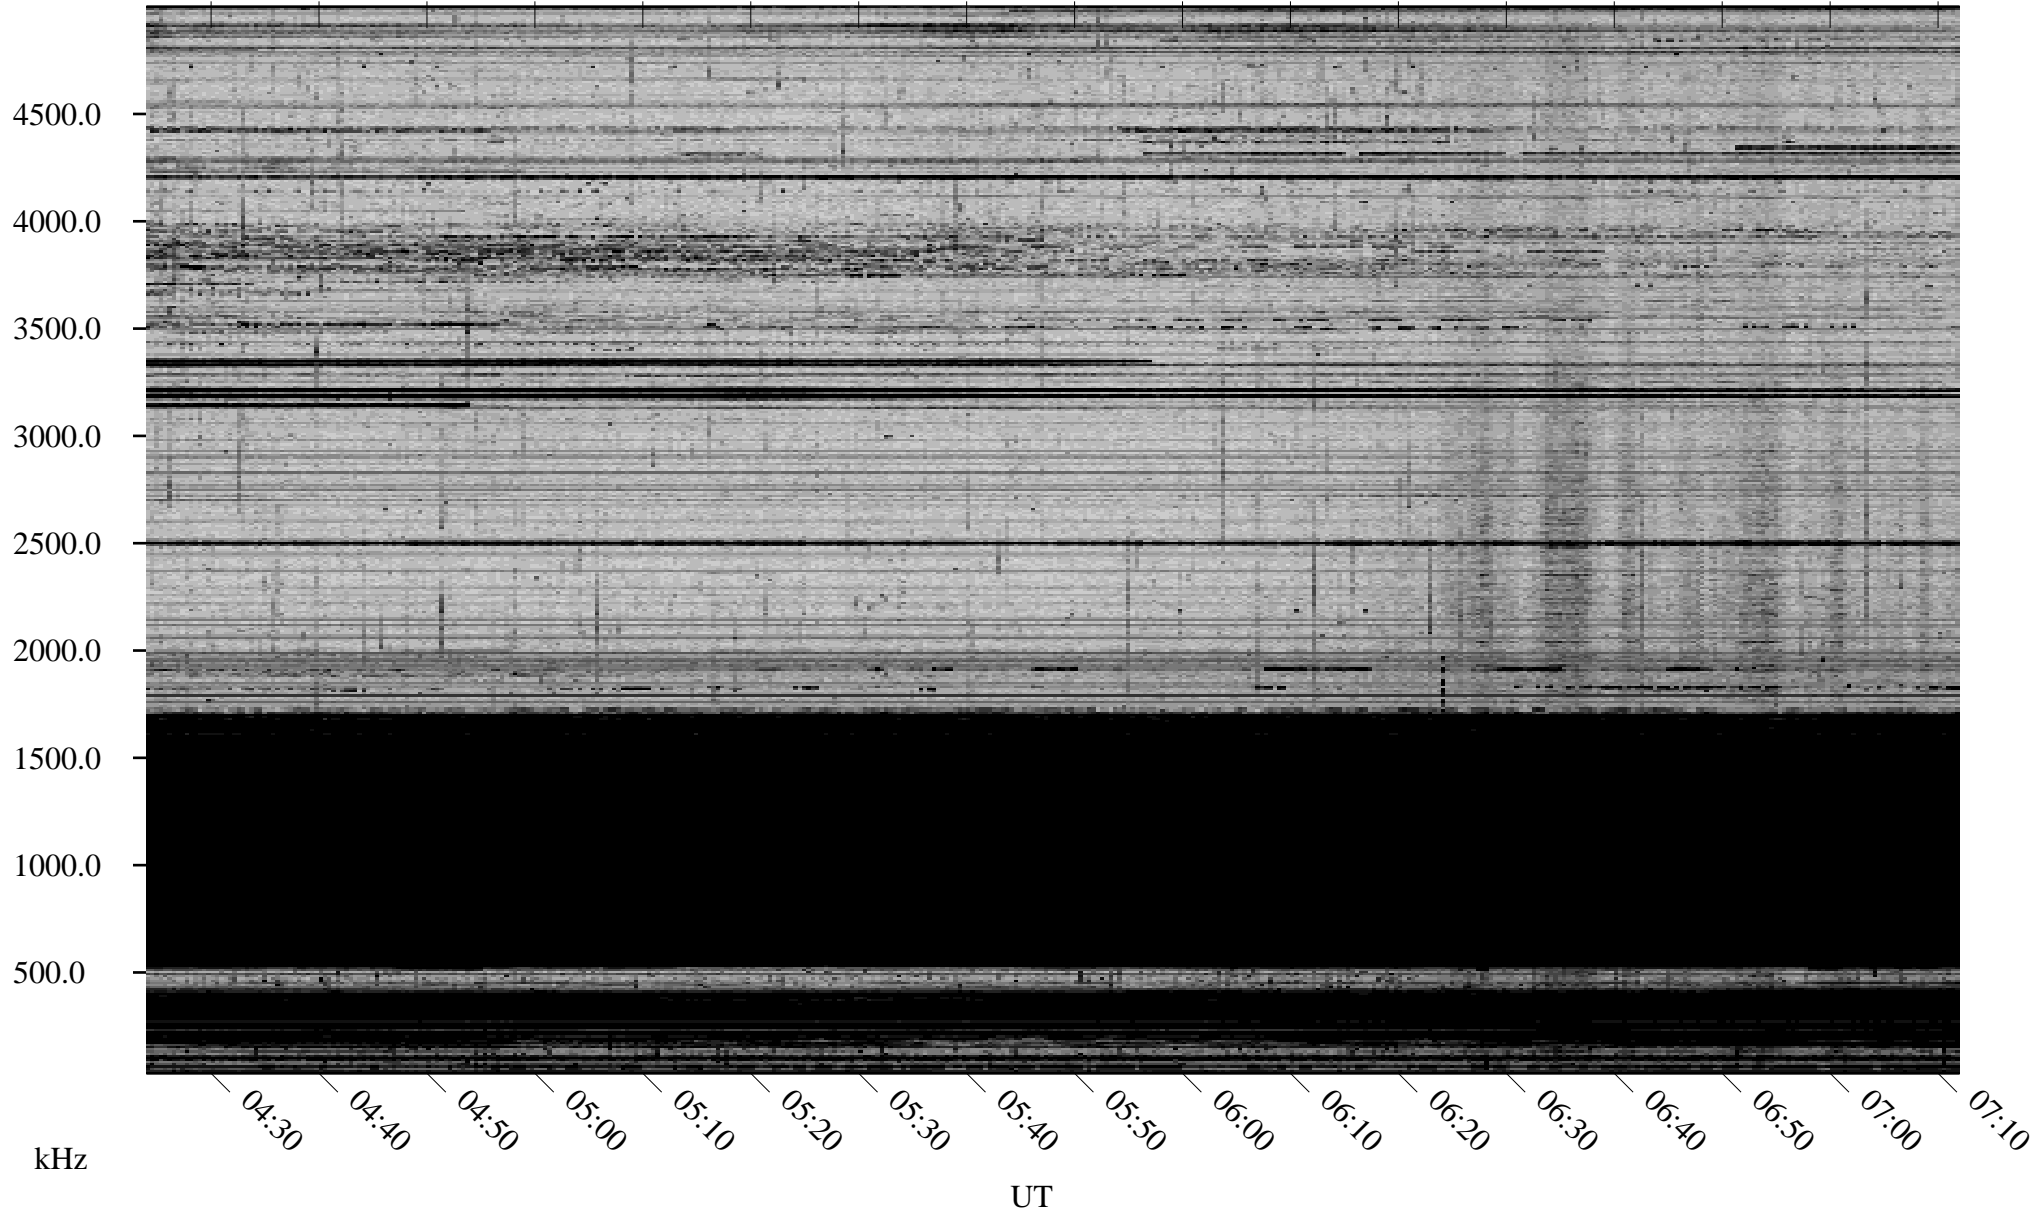

01/05/2009 Churchill, Manitoba

Linear Scale Black = 161 White = 15

ch090051.r00SUm max_12

Page 1

01/05/2009 Churchill, Manitoba

Linear Scale Black = 161 White = 15

ch090051.r00SUm max_12

Page 2

01/06/2009 Churchill, Manitoba

Linear Scale Black = 161 White = 15

ch090051.r00SUm max_12

Page 3

01/06/2009 Churchill, Manitoba

Linear Scale Black = 161 White = 15

ch090051.r00SUm max_12

Page 4

01/06/2009 Churchill, Manitoba

Linear Scale Black = 161 White = 15

ch090051.r00SUm max_12

Page 5

01/06/2009 Churchill, Manitoba

Linear Scale Black = 161 White = 15

ch090051.r00SUm max_12

Page 6

01/06/2009 Churchill, Manitoba

Linear Scale Black = 161 White = 15

ch090051.r00SUm max_12

Page 7

01/06/2009 Churchill, Manitoba

Linear Scale Black = 161 White = 15

ch090051.r00SUm max_12