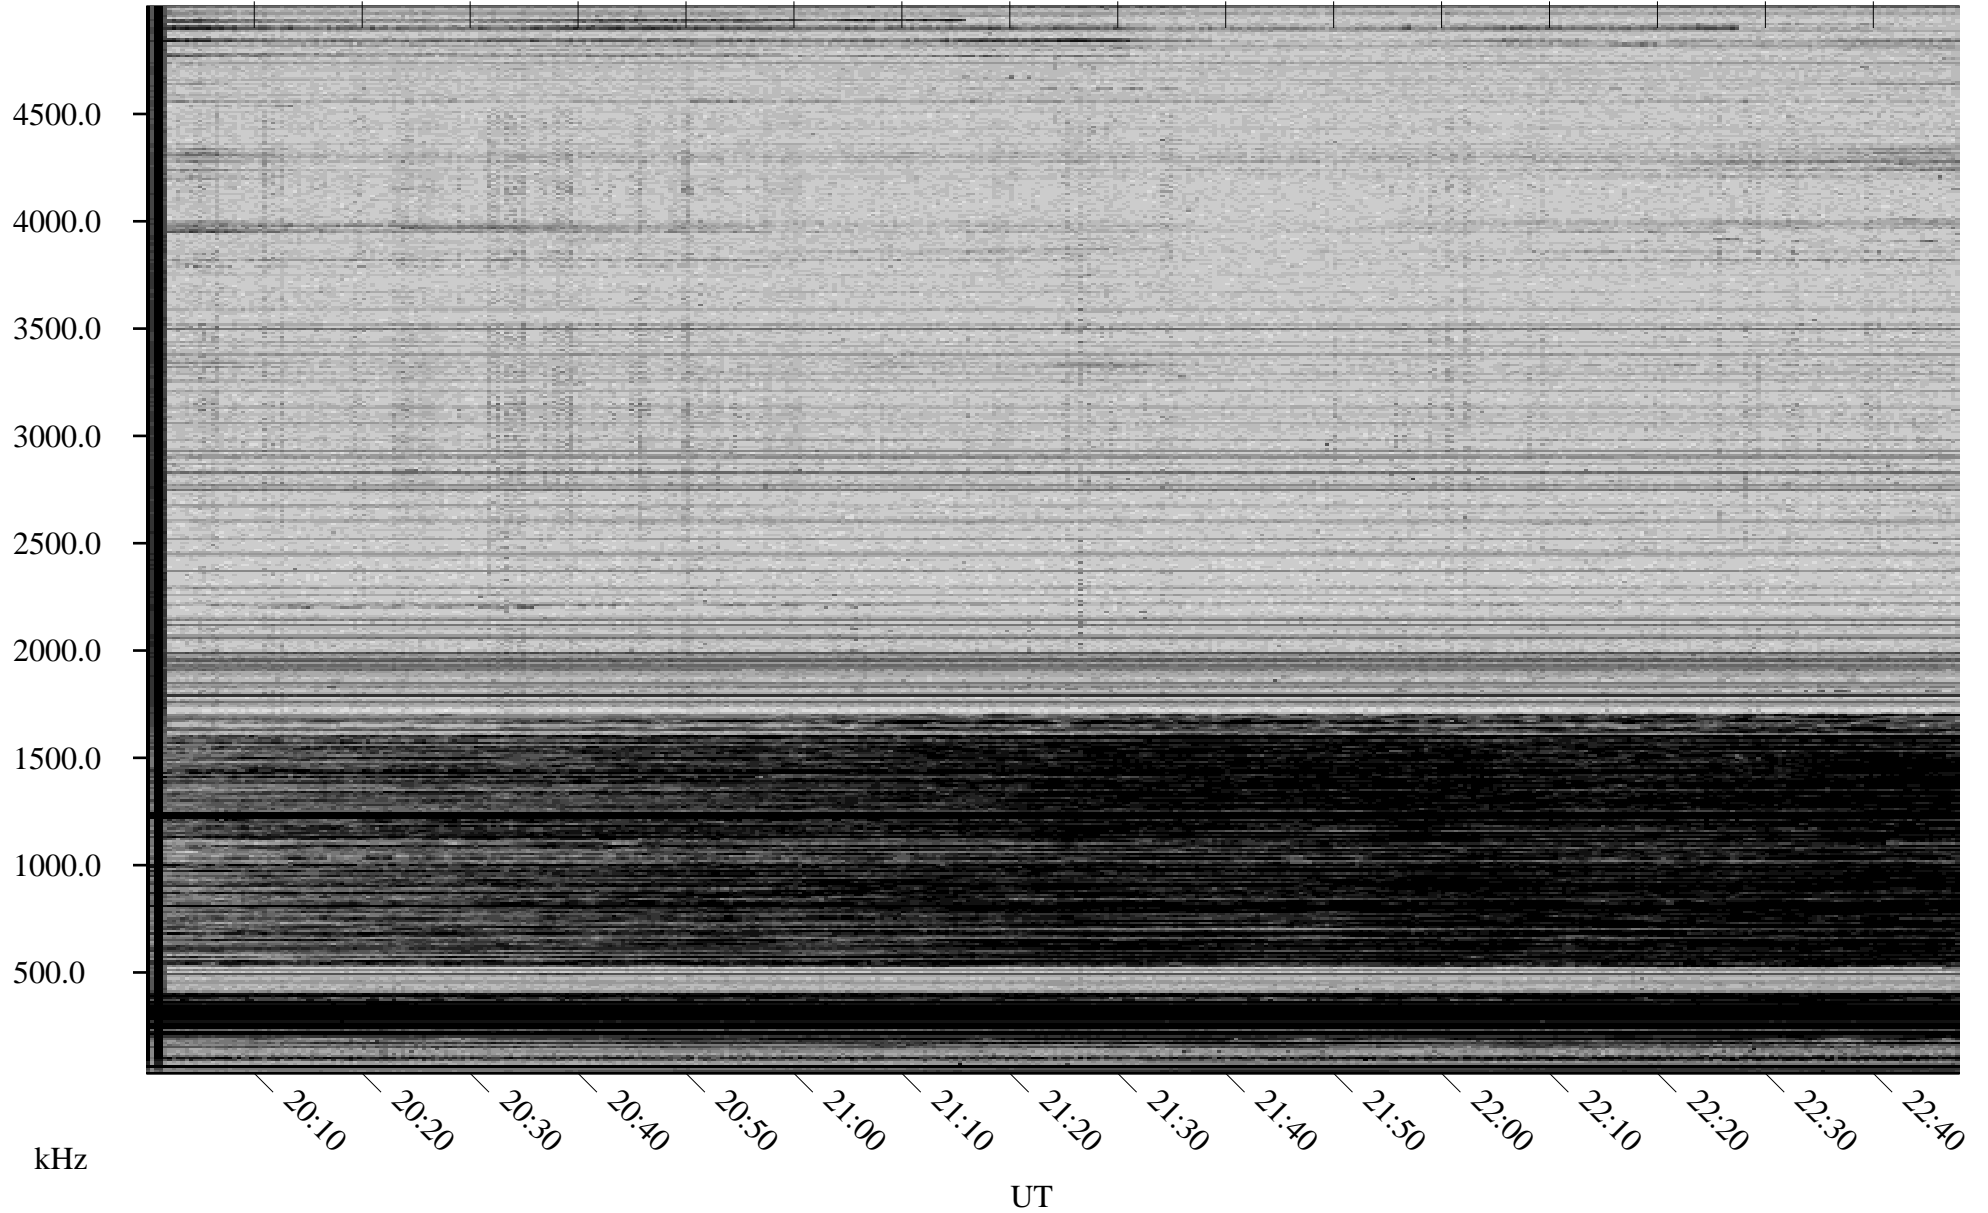

01/05/2009 Churchill, Manitoba

Linear Scale Black = 161 White = 15

ch090051.r00SUm max_12

Page 1

01/05/2009 Churchill, Manitoba

Linear Scale Black = 161 White = 15

ch090051.r00SUm max_12

Page 2

01/06/2009 Churchill, Manitoba

Linear Scale Black = 161 White = 15

ch090051.r00SUm max_12

Page 3

01/06/2009 Churchill, Manitoba

Linear Scale Black = 161 White = 15

ch090051.r00SUm max_12

Page 4

01/06/2009 Churchill, Manitoba

Linear Scale Black = 161 White = 15

ch090051.r00SUm max_12

Page 5

01/06/2009 Churchill, Manitoba

Linear Scale Black = 161 White = 15

ch090051.r00SUm max_12

Page 6

01/06/2009 Churchill, Manitoba

Linear Scale Black = 161 White = 15

ch090051.r00SUm max_12

Page 7

01/06/2009 Churchill, Manitoba

Linear Scale Black = 161 White = 15

ch090051.r00SUm max_12