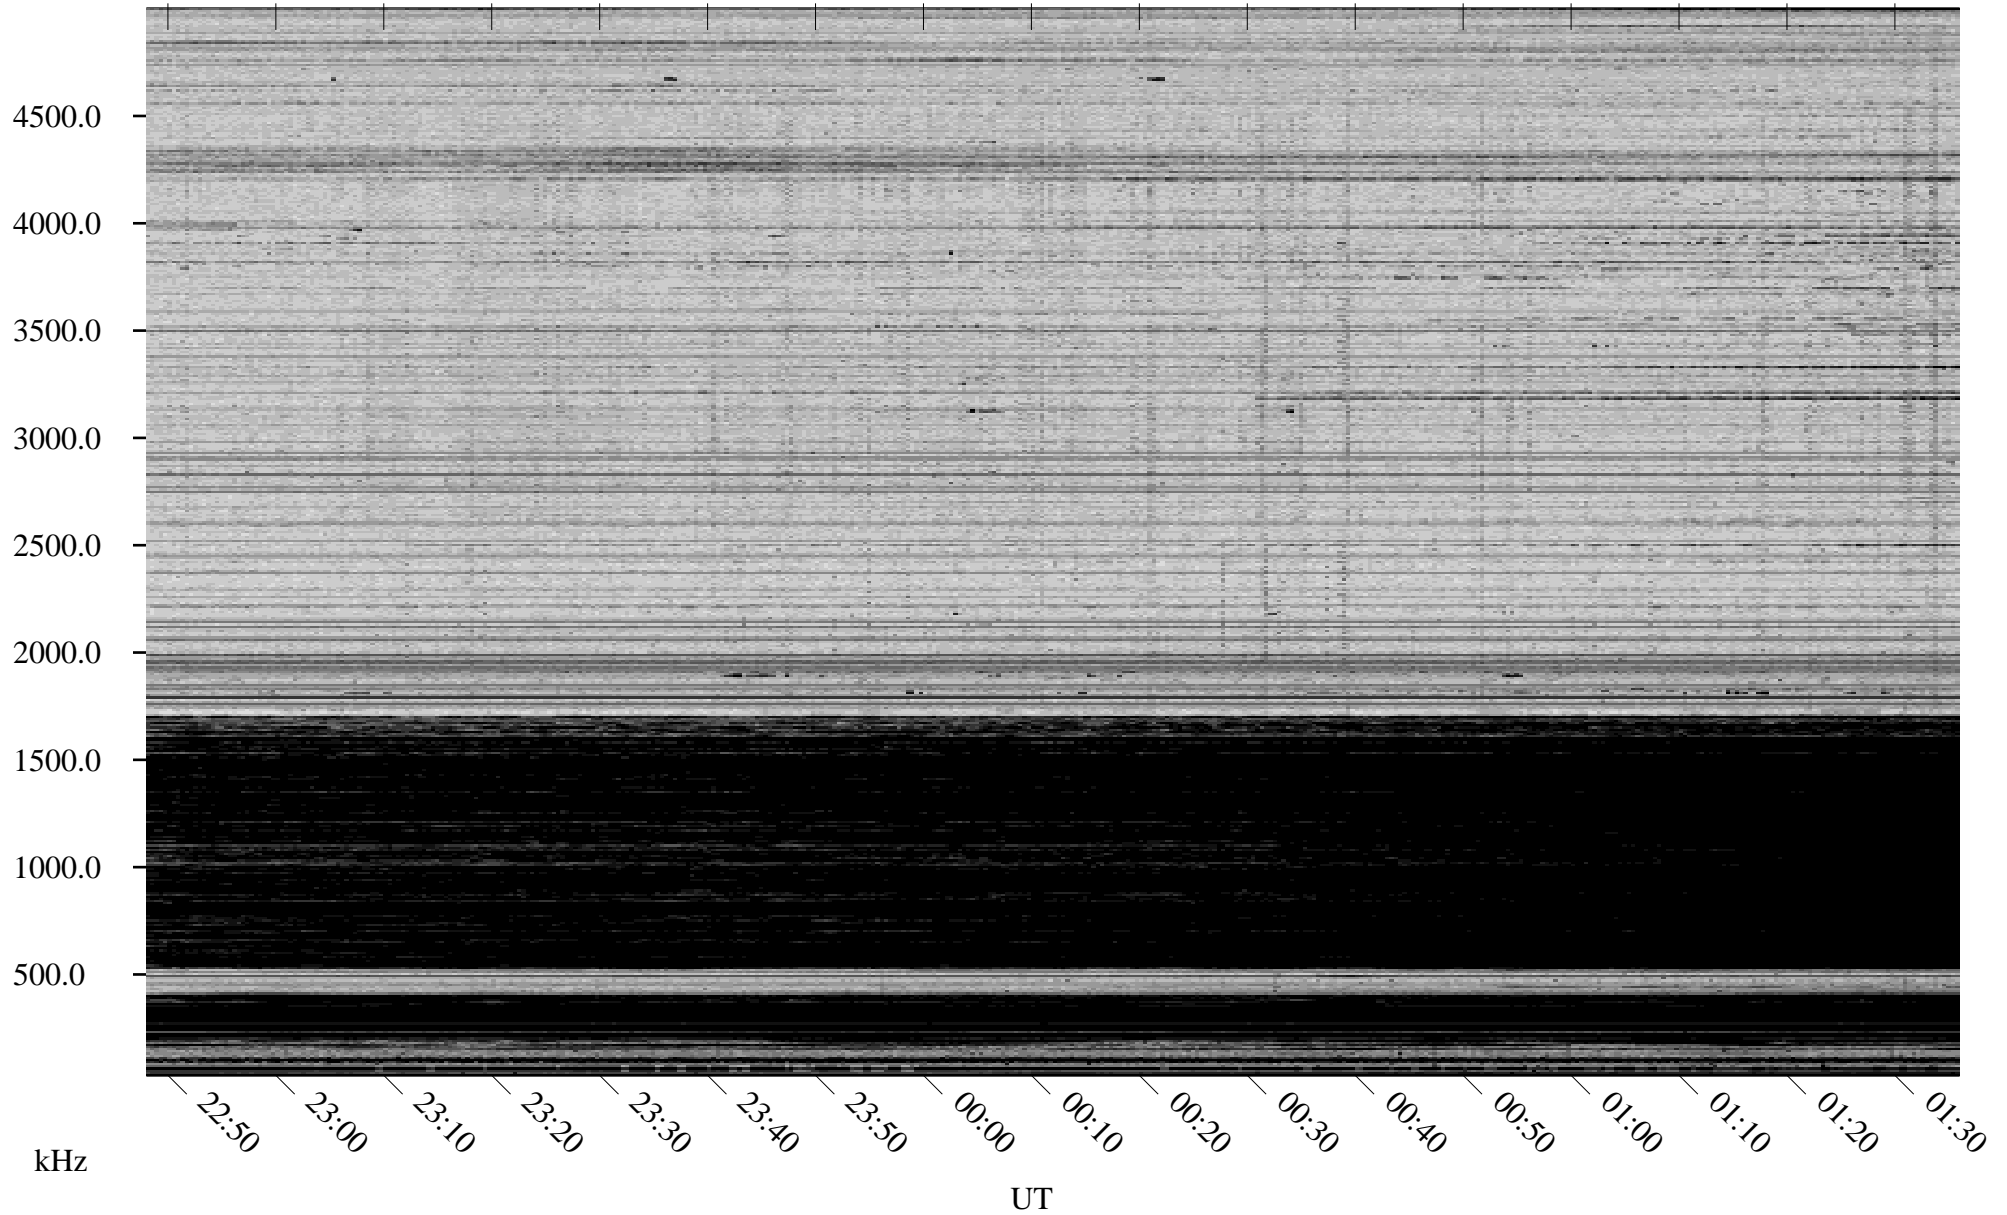

01/05/2009 Churchill, Manitoba

Linear Scale Black = 161 White = 15

ch090051.r00SUm max_12

Page 1

01/05/2009 Churchill, Manitoba

Linear Scale Black = 161 White = 15

ch090051.r00SUm max_12

Page 2

01/06/2009 Churchill, Manitoba

Linear Scale Black = 161 White = 15

ch090051.r00SUm max_12

Page 3

01/06/2009 Churchill, Manitoba

Linear Scale Black = 161 White = 15

ch090051.r00SUm max_12

Page 4

01/06/2009 Churchill, Manitoba

Linear Scale Black = 161 White = 15

ch090051.r00SUm max_12

Page 5

01/06/2009 Churchill, Manitoba

Linear Scale Black = 161 White = 15

ch090051.r00SUm max_12

Page 6

01/06/2009 Churchill, Manitoba

Linear Scale Black = 161 White = 15

ch090051.r00SUm max_12

Page 7

01/06/2009 Churchill, Manitoba

Linear Scale Black = 161 White = 15

ch090051.r00SUm max_12