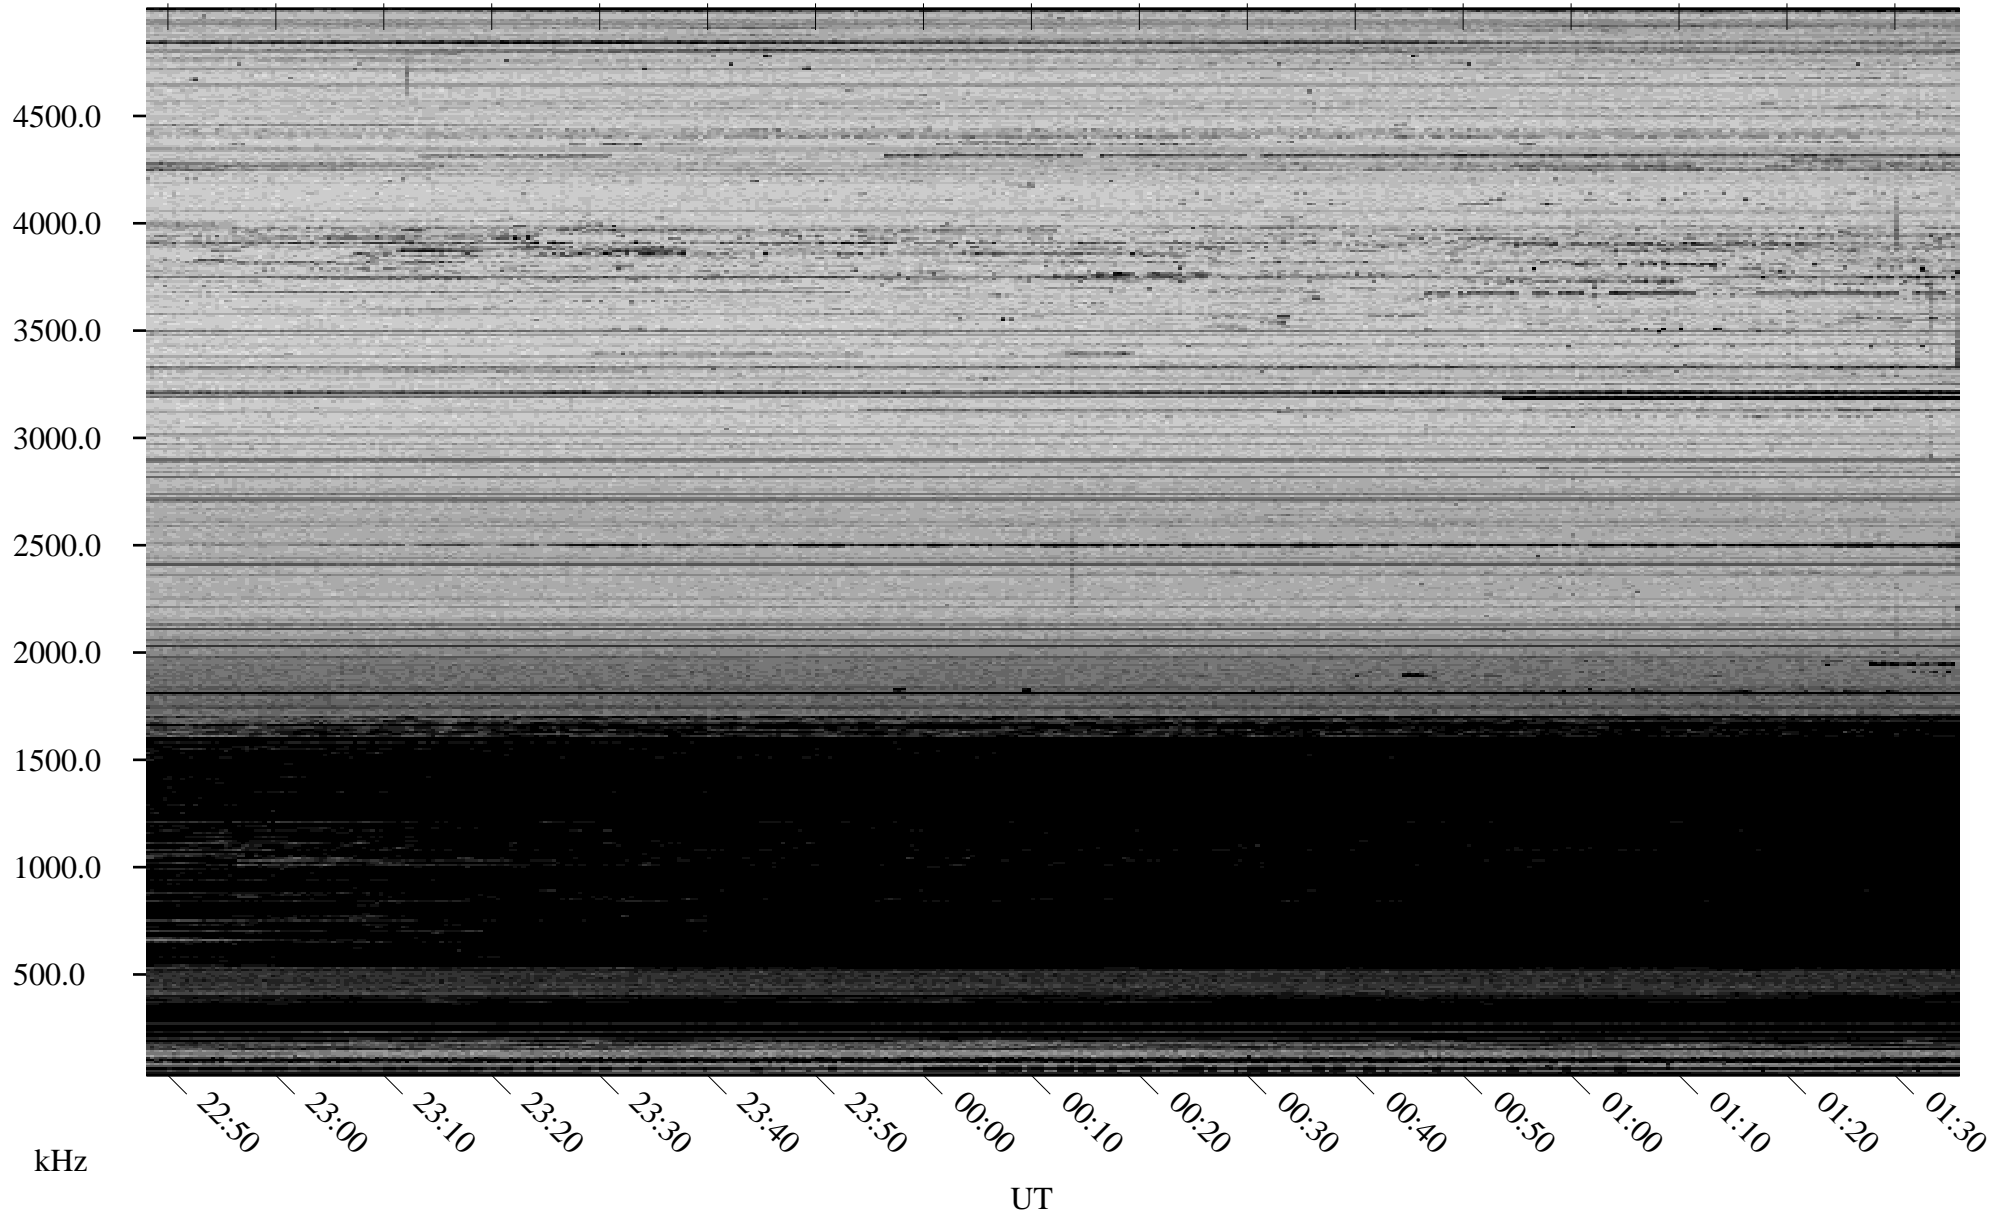

01/06/2009 Churchill, Manitoba

Linear Scale Black = 161 White = 15

ch09006l.r00SUm max_12

Page 1

01/06/2009 Churchill, Manitoba

Linear Scale Black = 161 White = 15

ch09006l.r00SUm max_12

Page 2

01/07/2009 Churchill, Manitoba

Linear Scale Black = 161 White = 15

ch09006l.r00SUm max_12

Page 3

01/07/2009 Churchill, Manitoba

Linear Scale Black = 161 White = 15

ch09006l.r00SUm max_12

Page 4

01/07/2009 Churchill, Manitoba

Linear Scale Black = 161 White = 15

ch09006l.r00SUm max_12

Page 5

01/07/2009 Churchill, Manitoba

Linear Scale Black = 161 White = 15

ch09006l.r00SUm max_12

Page 6

01/07/2009 Churchill, Manitoba

Linear Scale Black = 161 White = 15

ch09006l.r00SUm max_12

Page 7

01/07/2009 Churchill, Manitoba

Linear Scale Black = 161 White = 15

ch09006l.r00SUm max_12

Page 8