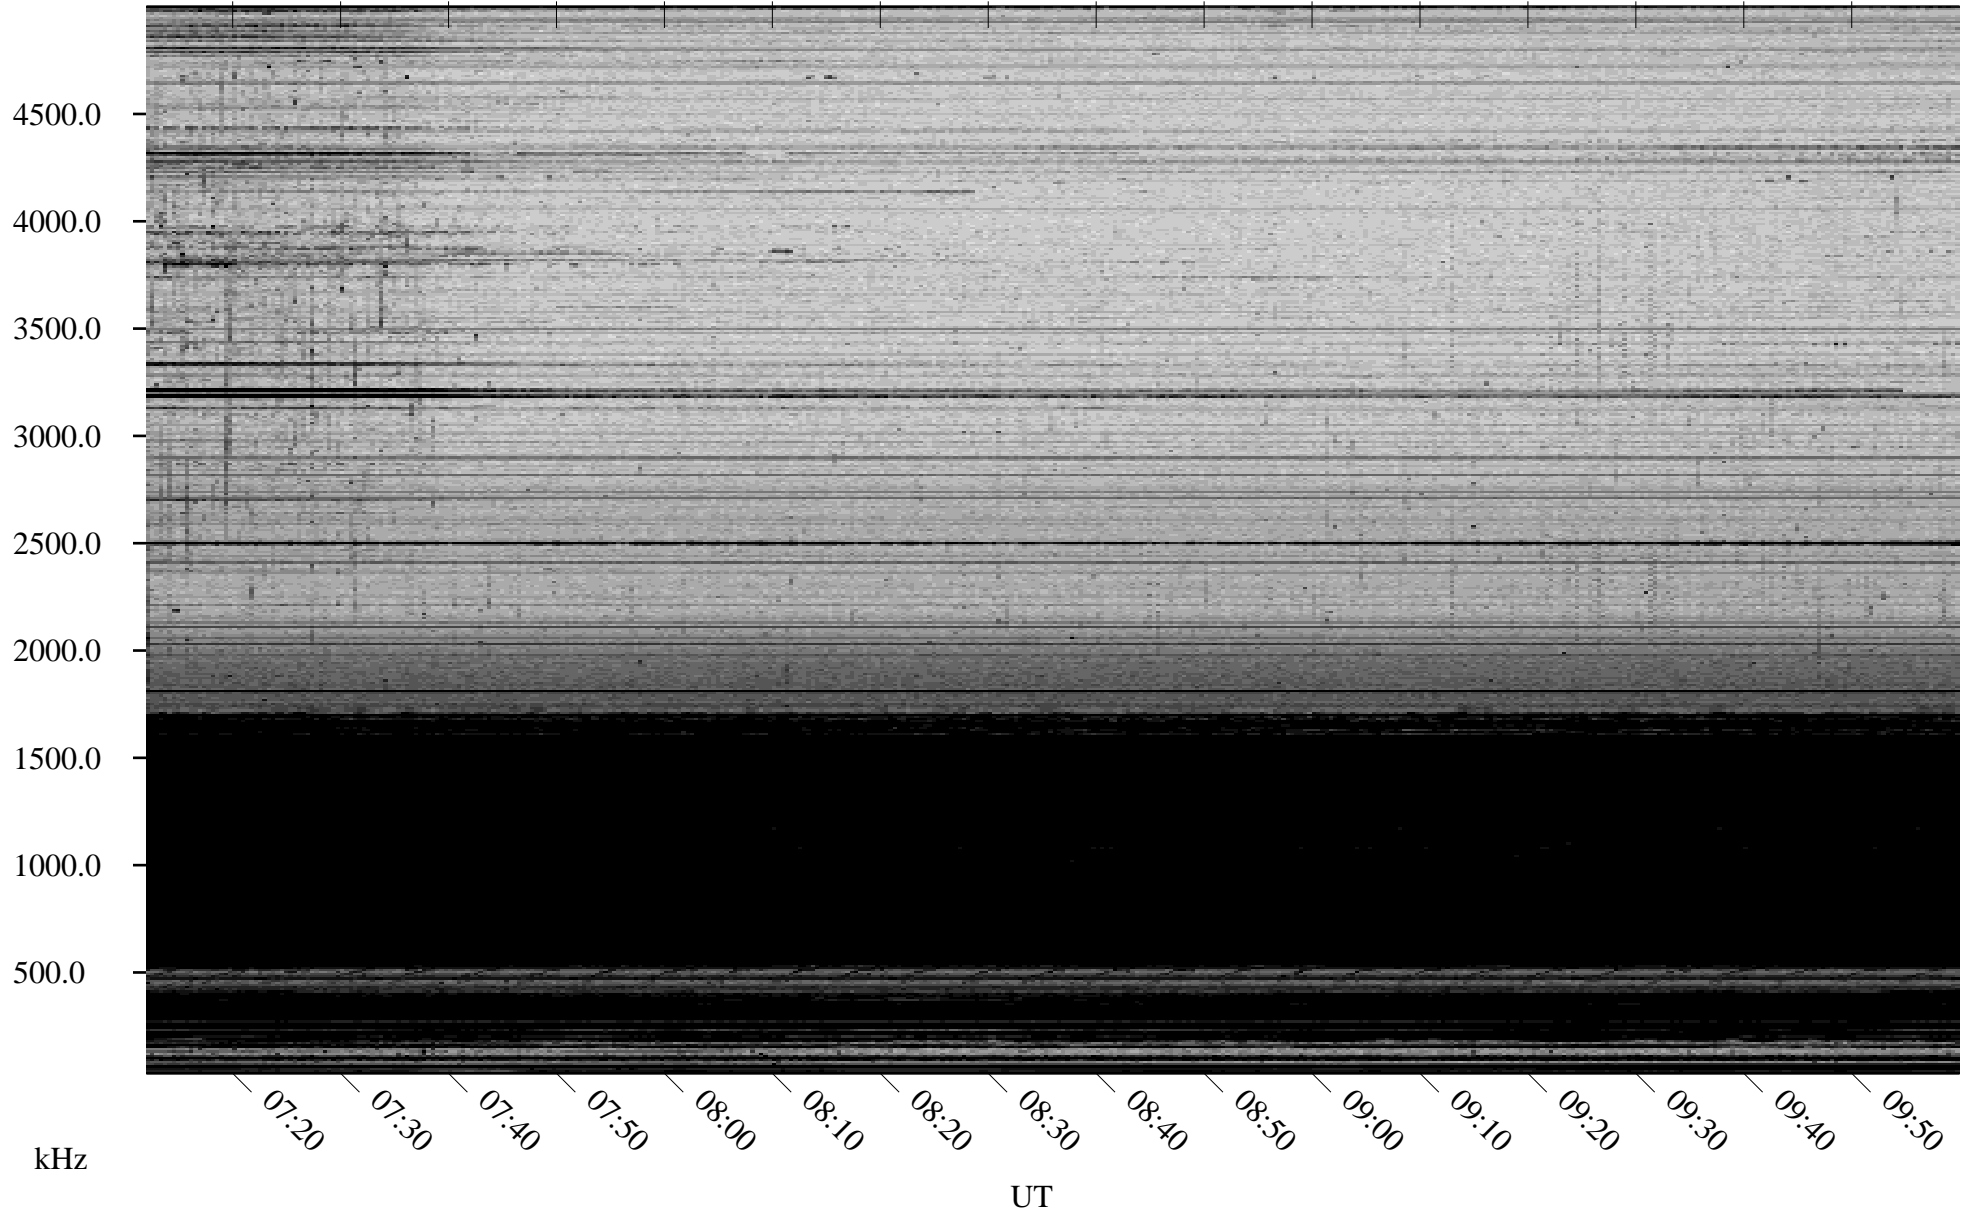

01/06/2009 Churchill, Manitoba

Linear Scale Black = 161 White = 15

ch09006l.r00SUm max_12

Page 1

01/06/2009 Churchill, Manitoba

Linear Scale Black = 161 White = 15

ch09006l.r00SUm max_12

Page 2

01/07/2009 Churchill, Manitoba

Linear Scale Black = 161 White = 15

ch09006l.r00SUm max_12

Page 3

01/07/2009 Churchill, Manitoba

Linear Scale Black = 161 White = 15

ch09006l.r00SUm max_12

Page 4

01/07/2009 Churchill, Manitoba

Linear Scale Black = 161 White = 15

ch09006l.r00SUm max_12

Page 5

01/07/2009 Churchill, Manitoba

Linear Scale Black = 161 White = 15

ch09006l.r00SUm max_12

Page 6

01/07/2009 Churchill, Manitoba

Linear Scale Black = 161 White = 15

ch09006l.r00SUm max_12

Page 7

01/07/2009 Churchill, Manitoba

Linear Scale Black = 161 White = 15

ch09006l.r00SUm max_12

Page 8