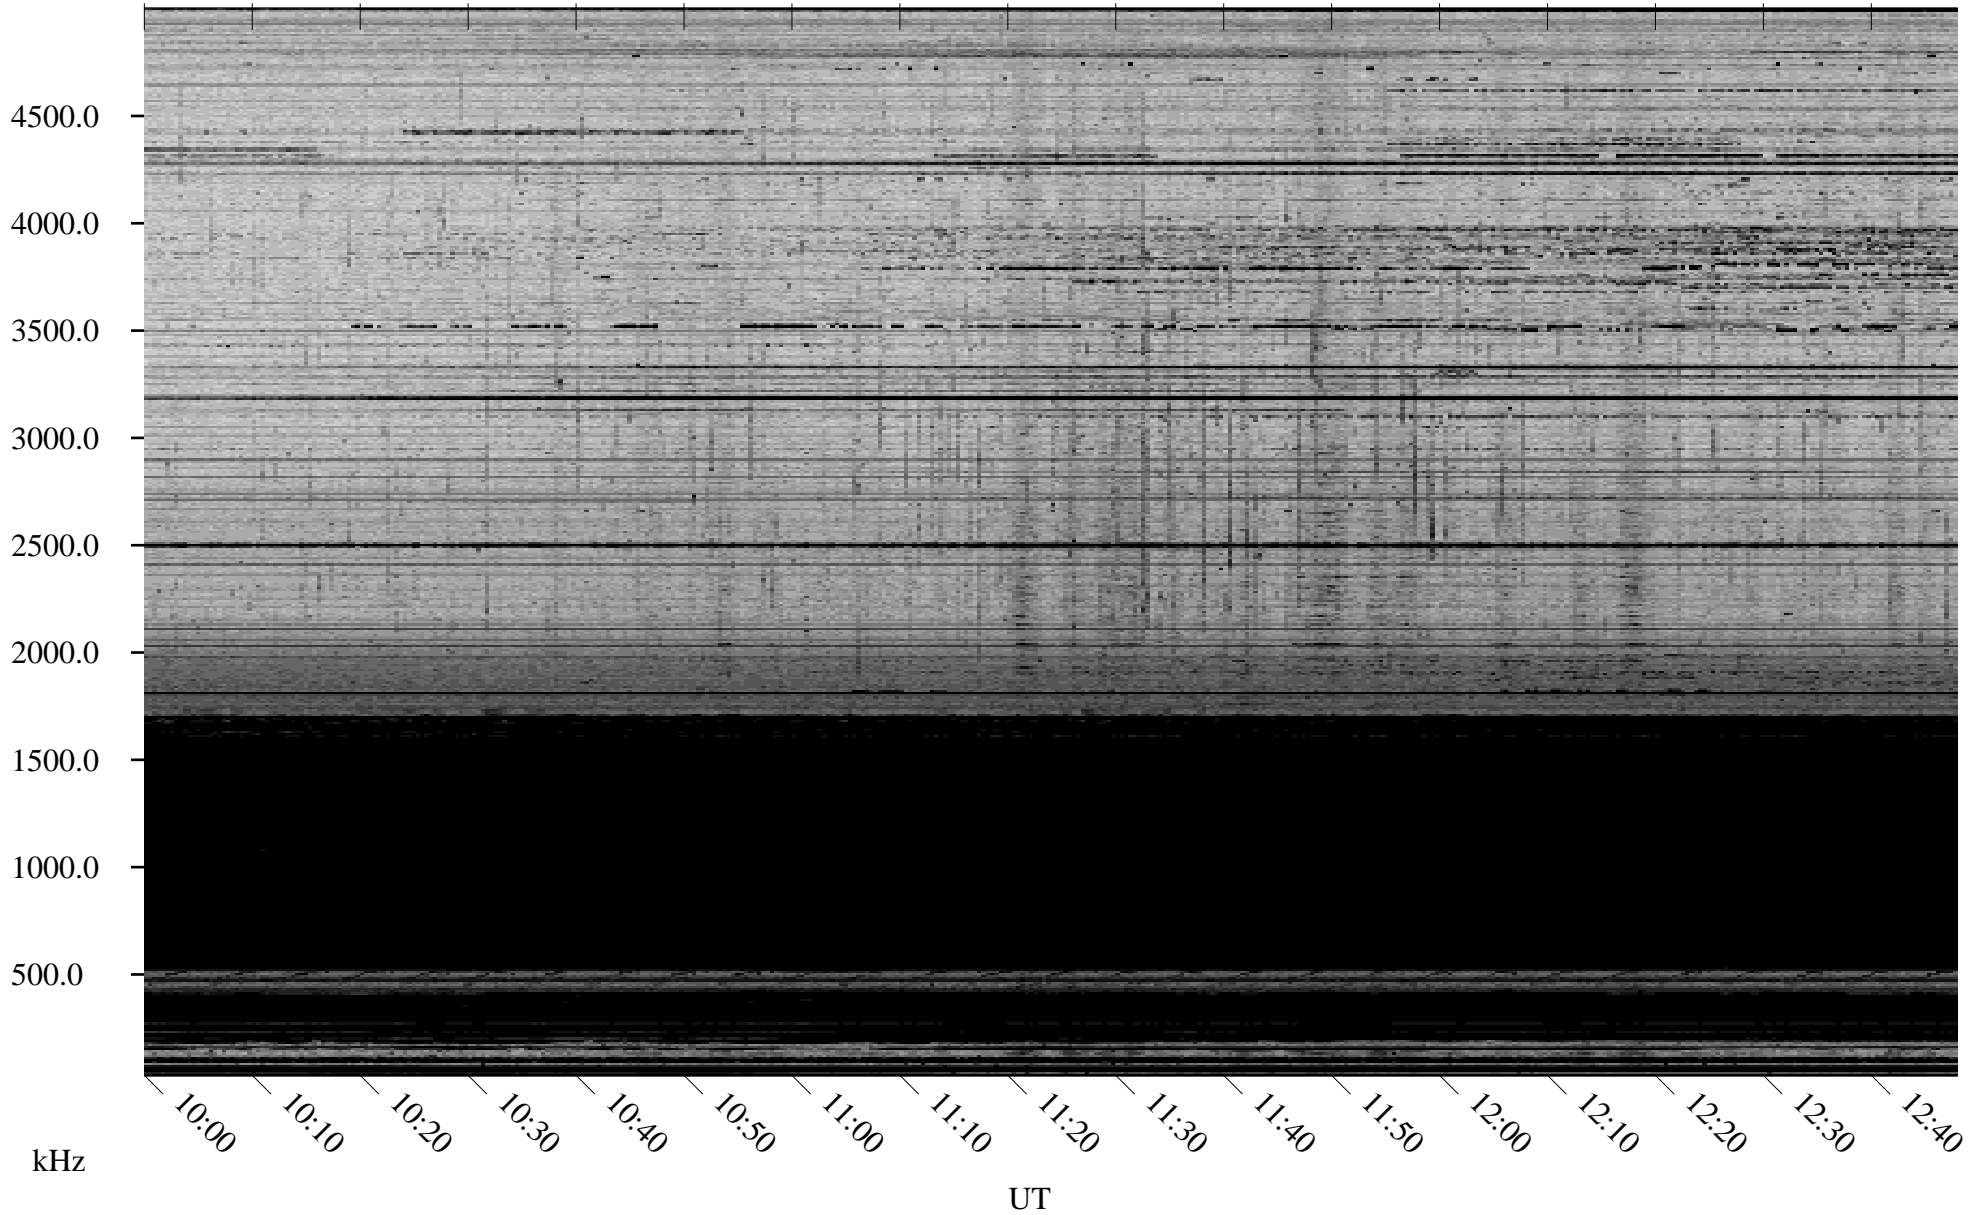

01/07/2009 Churchill, Manitoba

Linear Scale Black = 161 White = 15

ch09006l.r00SUm max_12

Page 5

01/07/2009 Churchill, Manitoba

Linear Scale Black = 161 White = 15

ch09006l.r00SUm max_12

Page 6

01/07/2009 Churchill, Manitoba

Linear Scale Black = 161 White = 15

ch09006l.r00SUm max_12

Page 7

01/07/2009 Churchill, Manitoba

Linear Scale Black = 161 White = 15

ch09006l.r00SUm max_12

Page 8