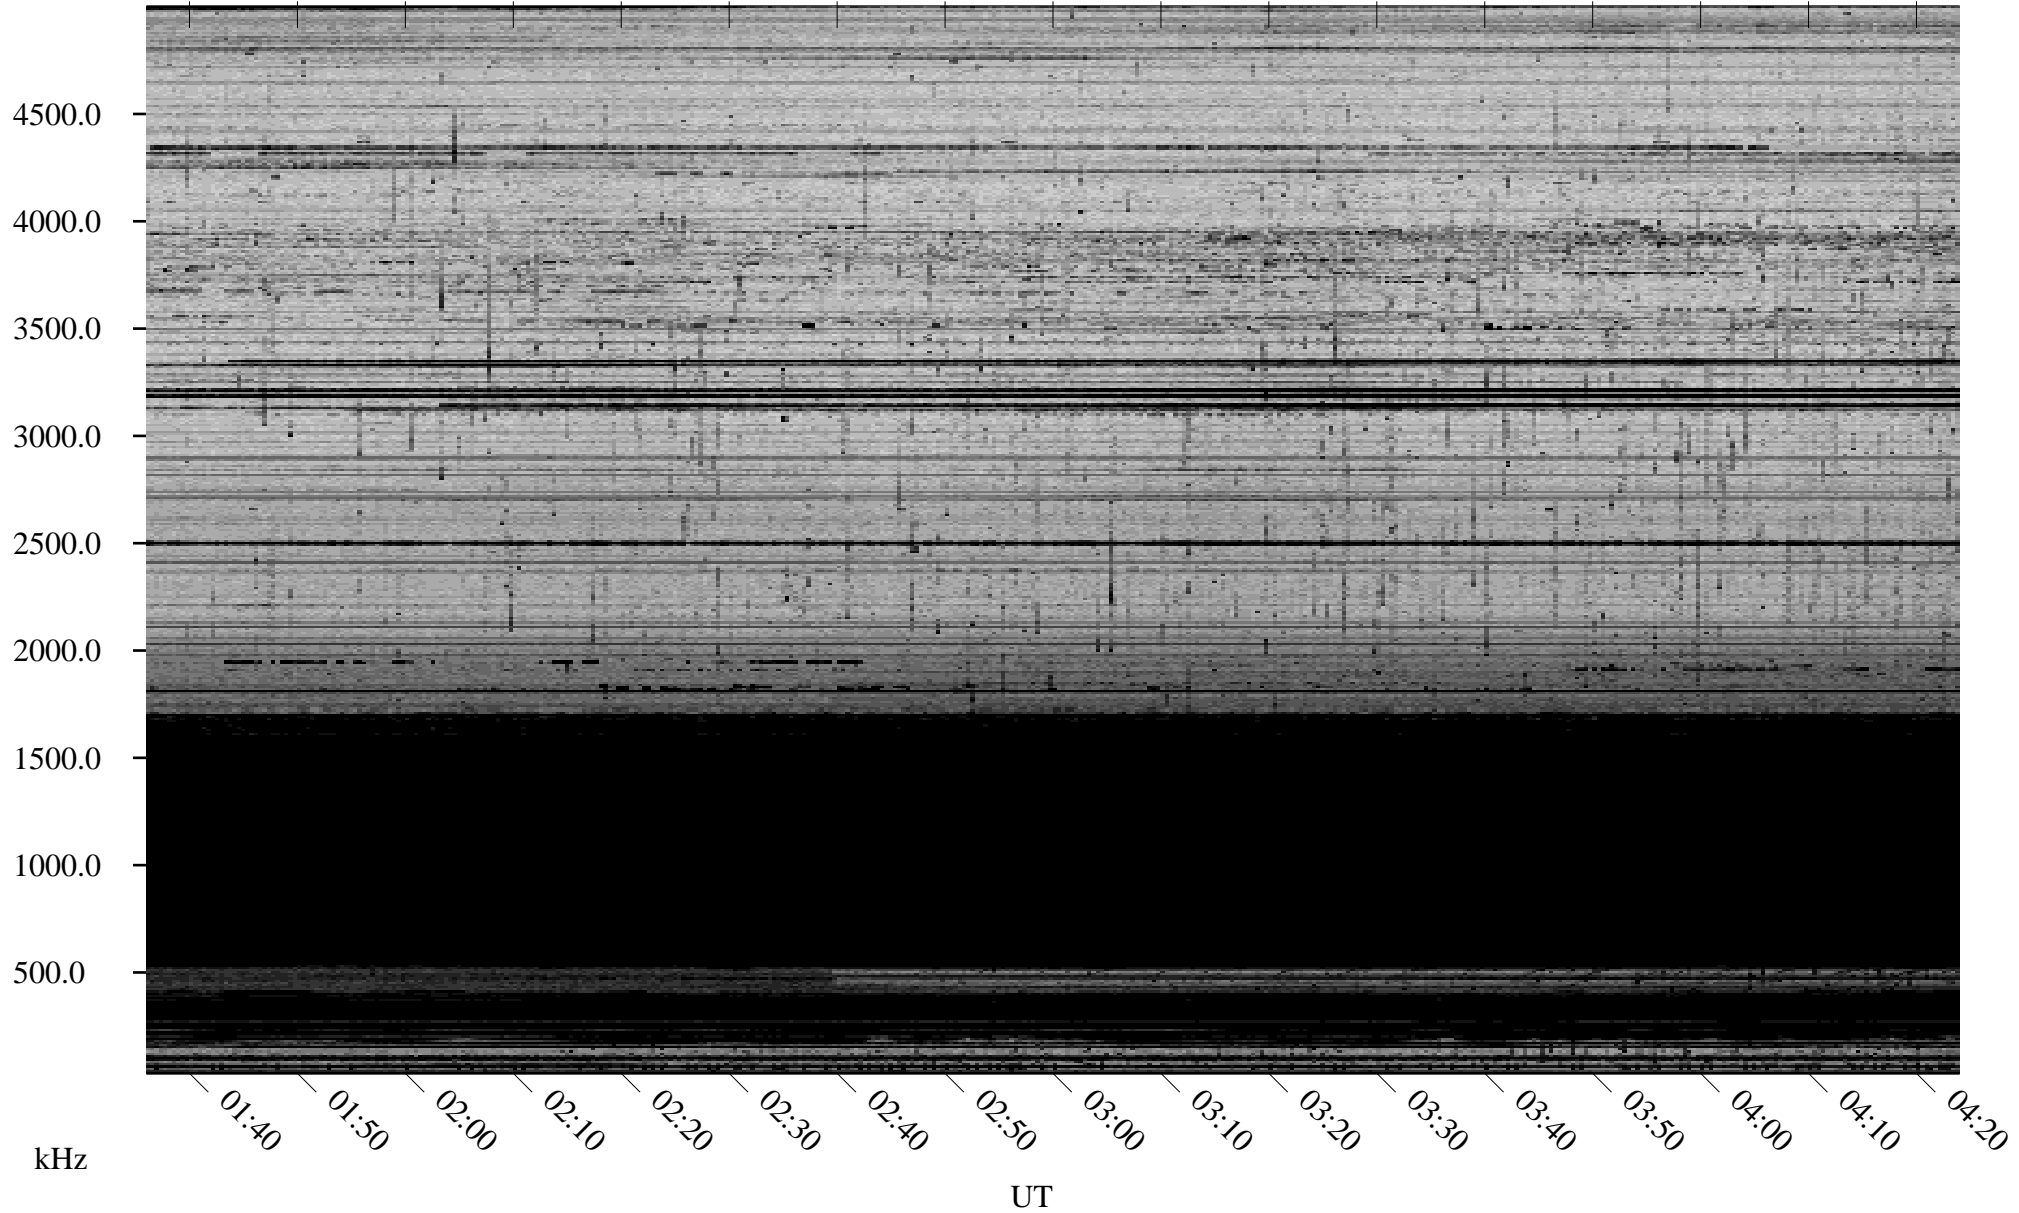

01/06/2009 Churchill, Manitoba

Linear Scale Black = 161 White = 15

ch09006l.r00SUm max_12

Page 1

01/06/2009 Churchill, Manitoba

Linear Scale Black = 161 White = 15

ch09006l.r00SUm max_12

Page 2

01/07/2009 Churchill, Manitoba

Linear Scale Black = 161 White = 15

ch09006l.r00SUm max_12

Page 3

01/07/2009 Churchill, Manitoba

Linear Scale Black = 161 White = 15

ch09006l.r00SUm max_12

Page 4

01/07/2009 Churchill, Manitoba

Linear Scale Black = 161 White = 15

ch09006l.r00SUm max_12

Page 5

01/07/2009 Churchill, Manitoba

Linear Scale Black = 161 White = 15

ch09006l.r00SUm max_12

Page 6

01/07/2009 Churchill, Manitoba

Linear Scale Black = 161 White = 15

ch09006l.r00SUm max_12

Page 7

01/07/2009 Churchill, Manitoba

Linear Scale Black = 161 White = 15

ch09006l.r00SUm max_12

Page 8