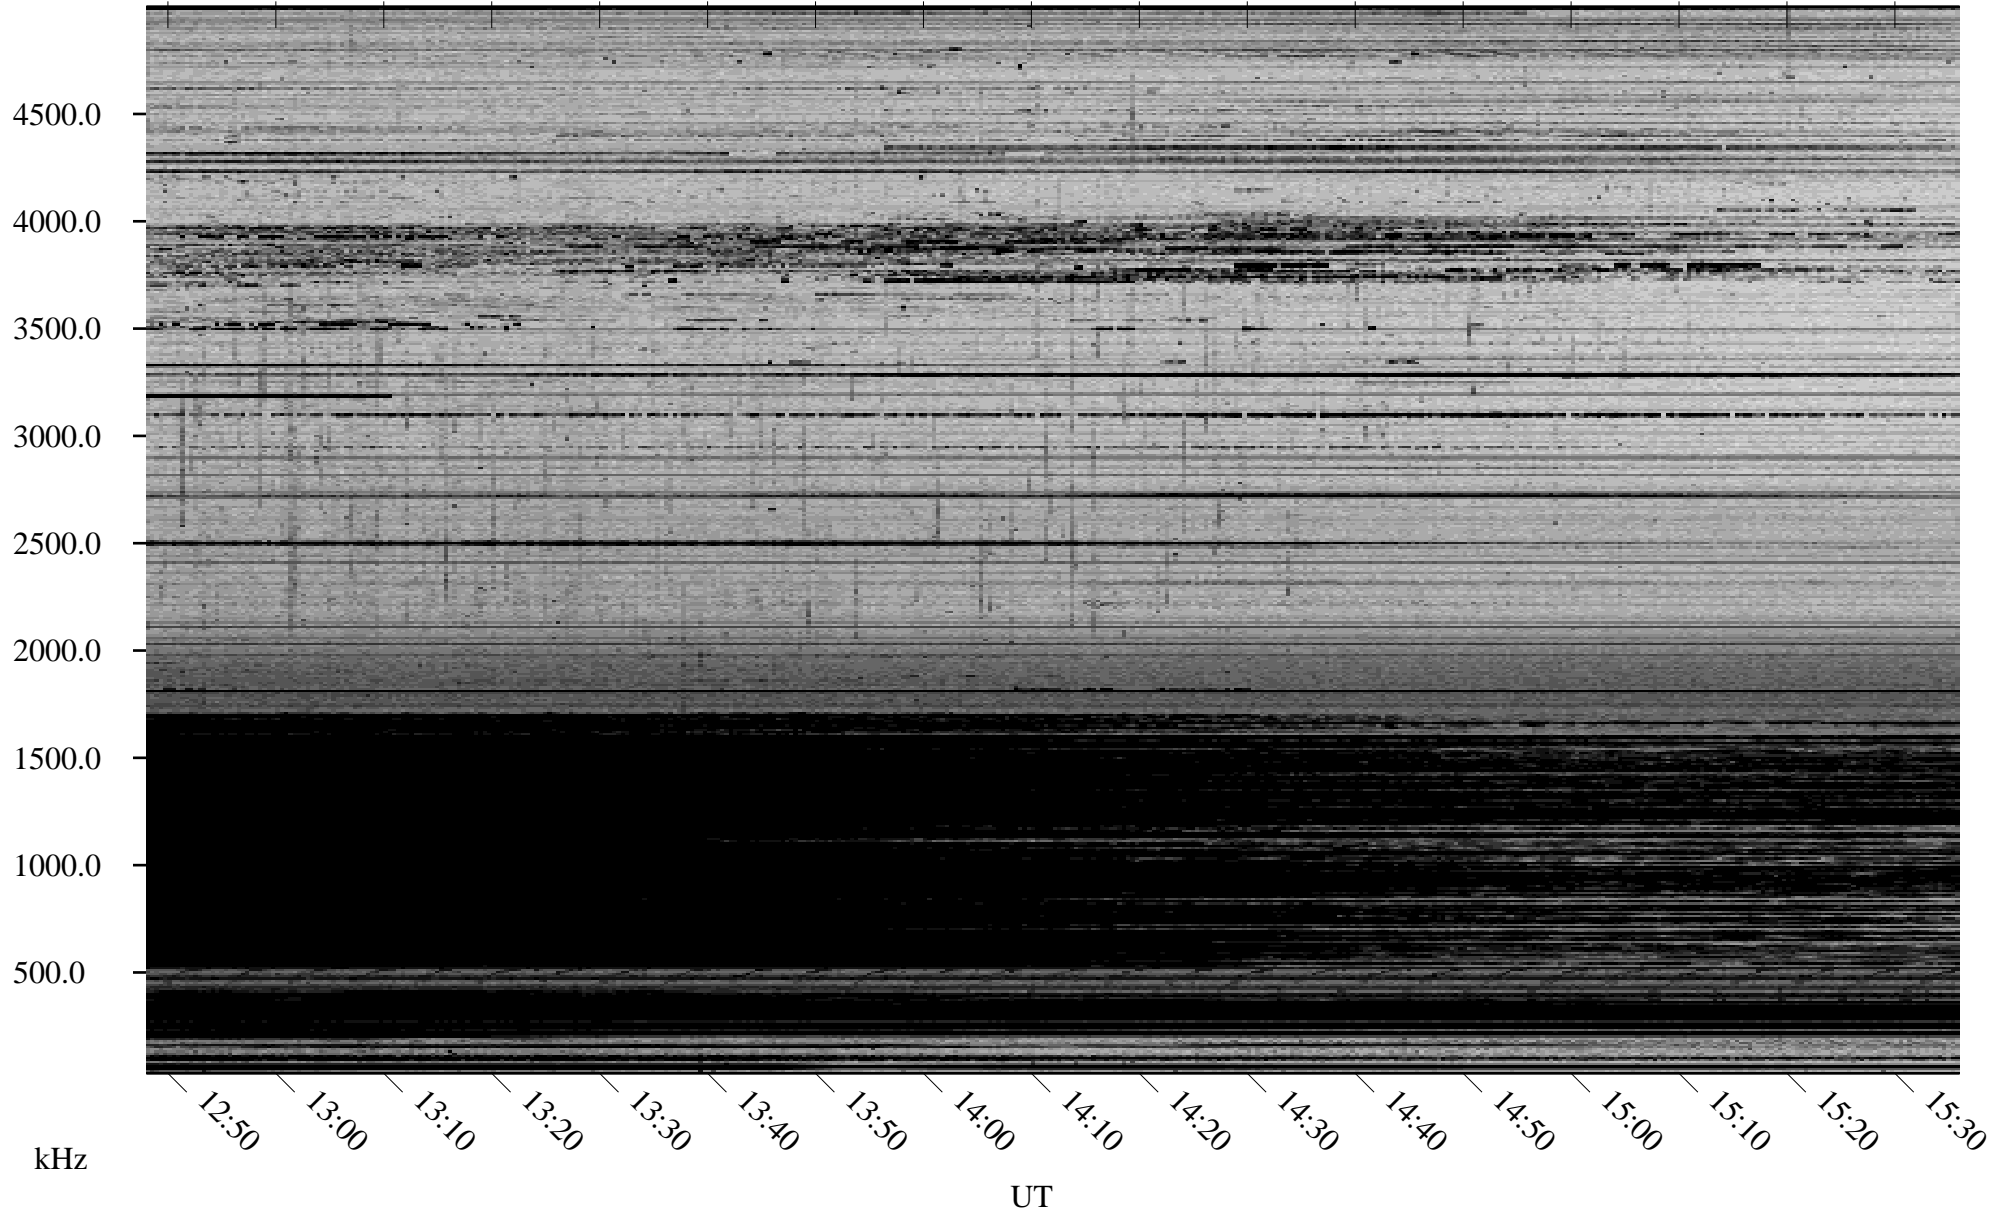

01/07/2009 Churchill, Manitoba

Linear Scale Black = 161 White = 15

ch09006l.r00SUm max_12

Page 5

01/07/2009 Churchill, Manitoba

Linear Scale Black = 161 White = 15

ch09006l.r00SUm max_12

Page 6

01/07/2009 Churchill, Manitoba

Linear Scale Black = 161 White = 15

ch09006l.r00SUm max_12

Page 7

01/07/2009 Churchill, Manitoba

Linear Scale Black = 161 White = 15

ch09006l.r00SUm max_12

Page 8