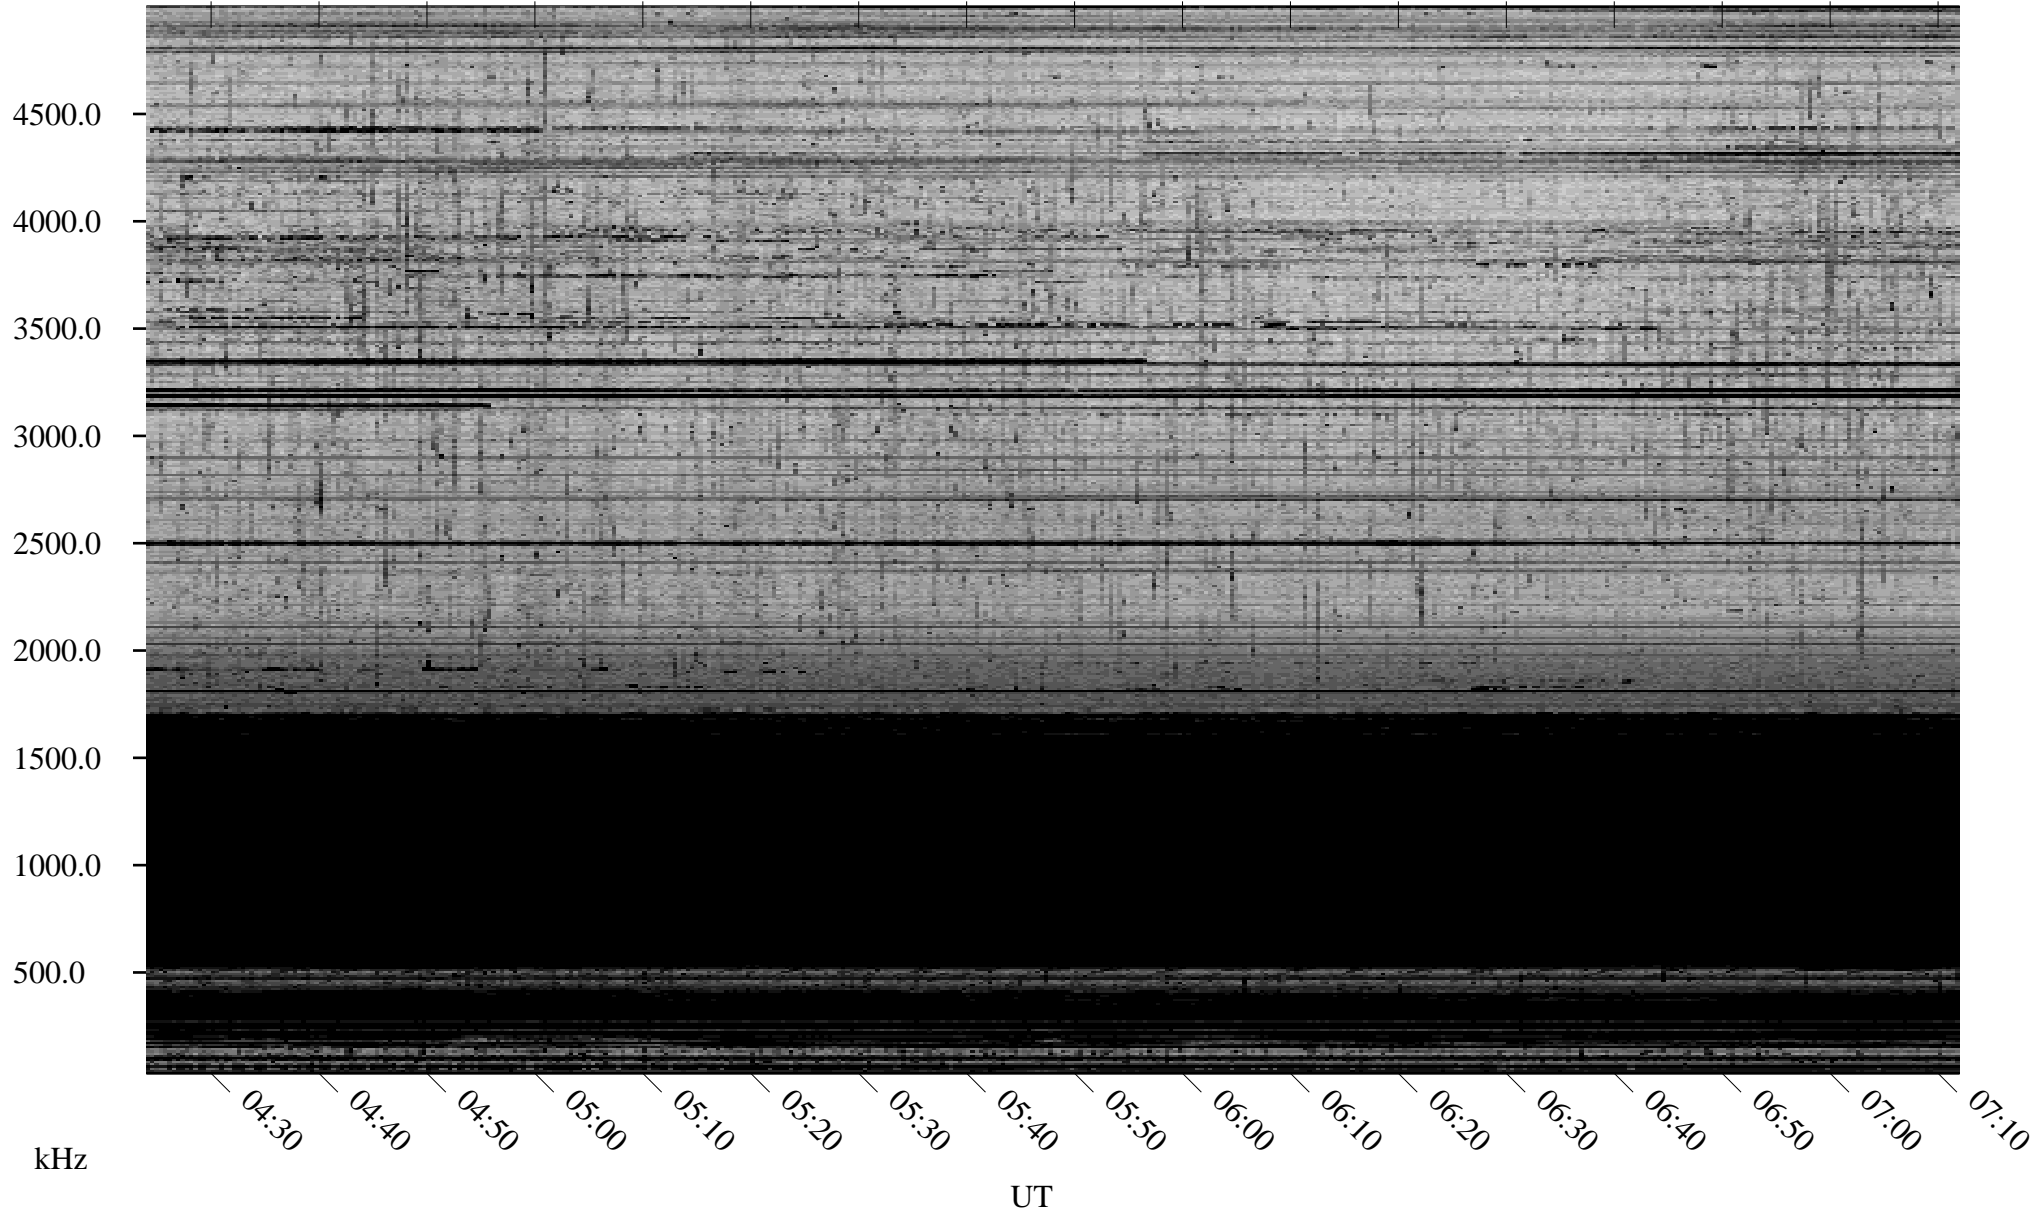

01/06/2009 Churchill, Manitoba

Linear Scale Black = 161 White = 15

ch09006l.r00SUm max_12

Page 1

01/06/2009 Churchill, Manitoba

Linear Scale Black = 161 White = 15

ch09006l.r00SUm max_12

Page 2

01/07/2009 Churchill, Manitoba

Linear Scale Black = 161 White = 15

ch09006l.r00SUm max_12

Page 3

01/07/2009 Churchill, Manitoba

Linear Scale Black = 161 White = 15

ch09006l.r00SUm max_12

Page 4

01/07/2009 Churchill, Manitoba

Linear Scale Black = 161 White = 15

ch09006l.r00SUm max_12

Page 5

01/07/2009 Churchill, Manitoba

Linear Scale Black = 161 White = 15

ch09006l.r00SUm max_12

Page 6

01/07/2009 Churchill, Manitoba

Linear Scale Black = 161 White = 15

ch09006l.r00SUm max_12

Page 7

01/07/2009 Churchill, Manitoba

Linear Scale Black = 161 White = 15

ch09006l.r00SUm max_12

Page 8