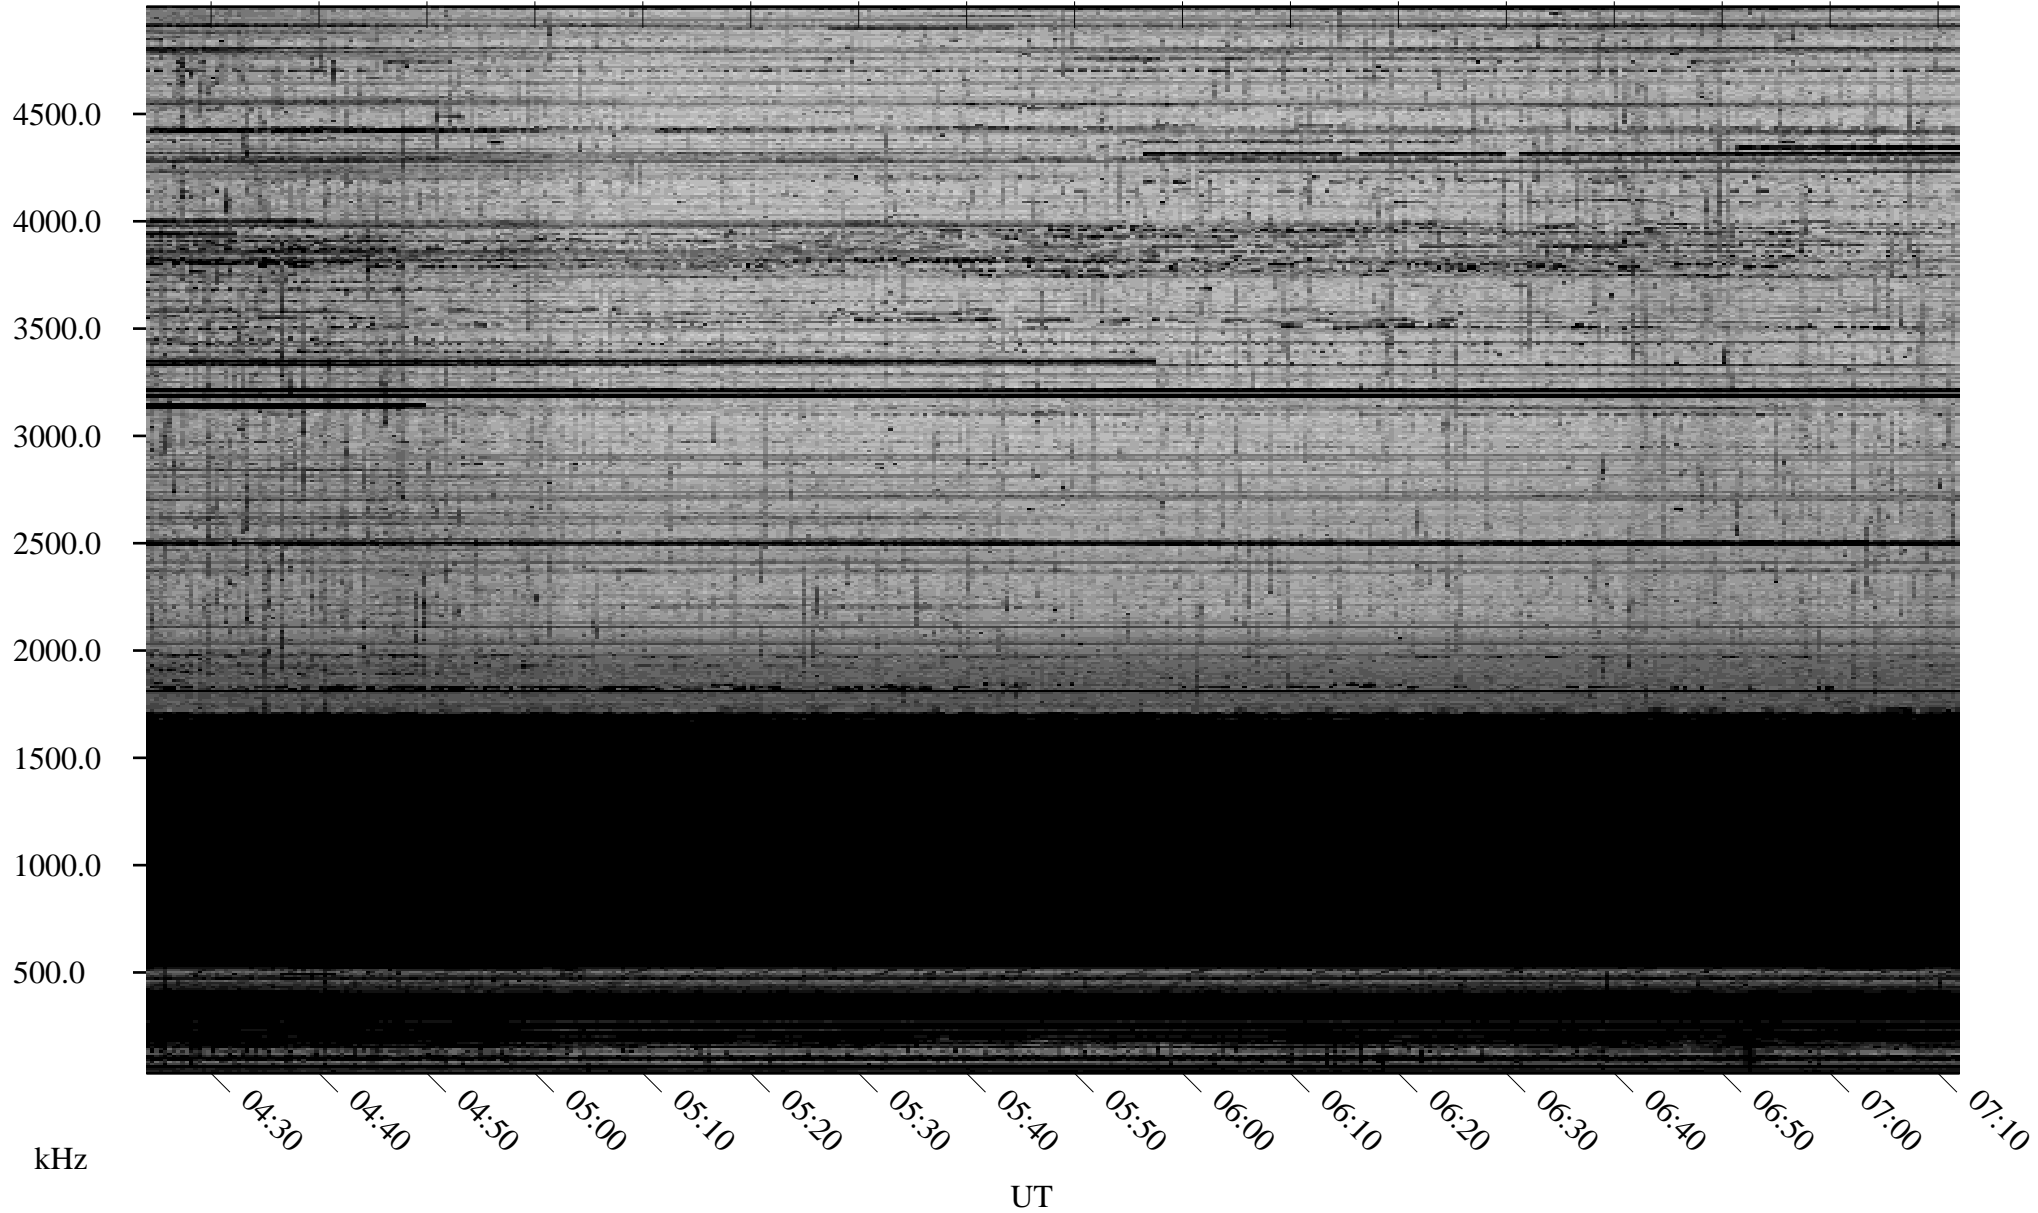

01/08/2009 Churchill, Manitoba

Linear Scale Black = 161 White = 15

ch09008l.r00SUm max_12

Page 1

01/08/2009 Churchill, Manitoba

Linear Scale Black = 161 White = 15

ch09008l.r00SUm max_12

Page 2

01/09/2009 Churchill, Manitoba

Linear Scale Black = 161 White = 15

ch09008l.r00SUm max_12

Page 3

01/09/2009 Churchill, Manitoba

Linear Scale Black = 161 White = 15

ch09008l.r00SUm max_12

Page 4

01/09/2009 Churchill, Manitoba

Linear Scale Black = 161 White = 15

ch09008l.r00SUm max_12

Page 5

01/09/2009 Churchill, Manitoba

Linear Scale Black = 161 White = 15

ch09008l.r00SUm max_12

Page 6

01/09/2009 Churchill, Manitoba

Linear Scale Black = 161 White = 15

ch09008l.r00SUm max_12

Page 7

01/09/2009 Churchill, Manitoba

Linear Scale Black = 161 White = 15

ch09008l.r00SUm max_12