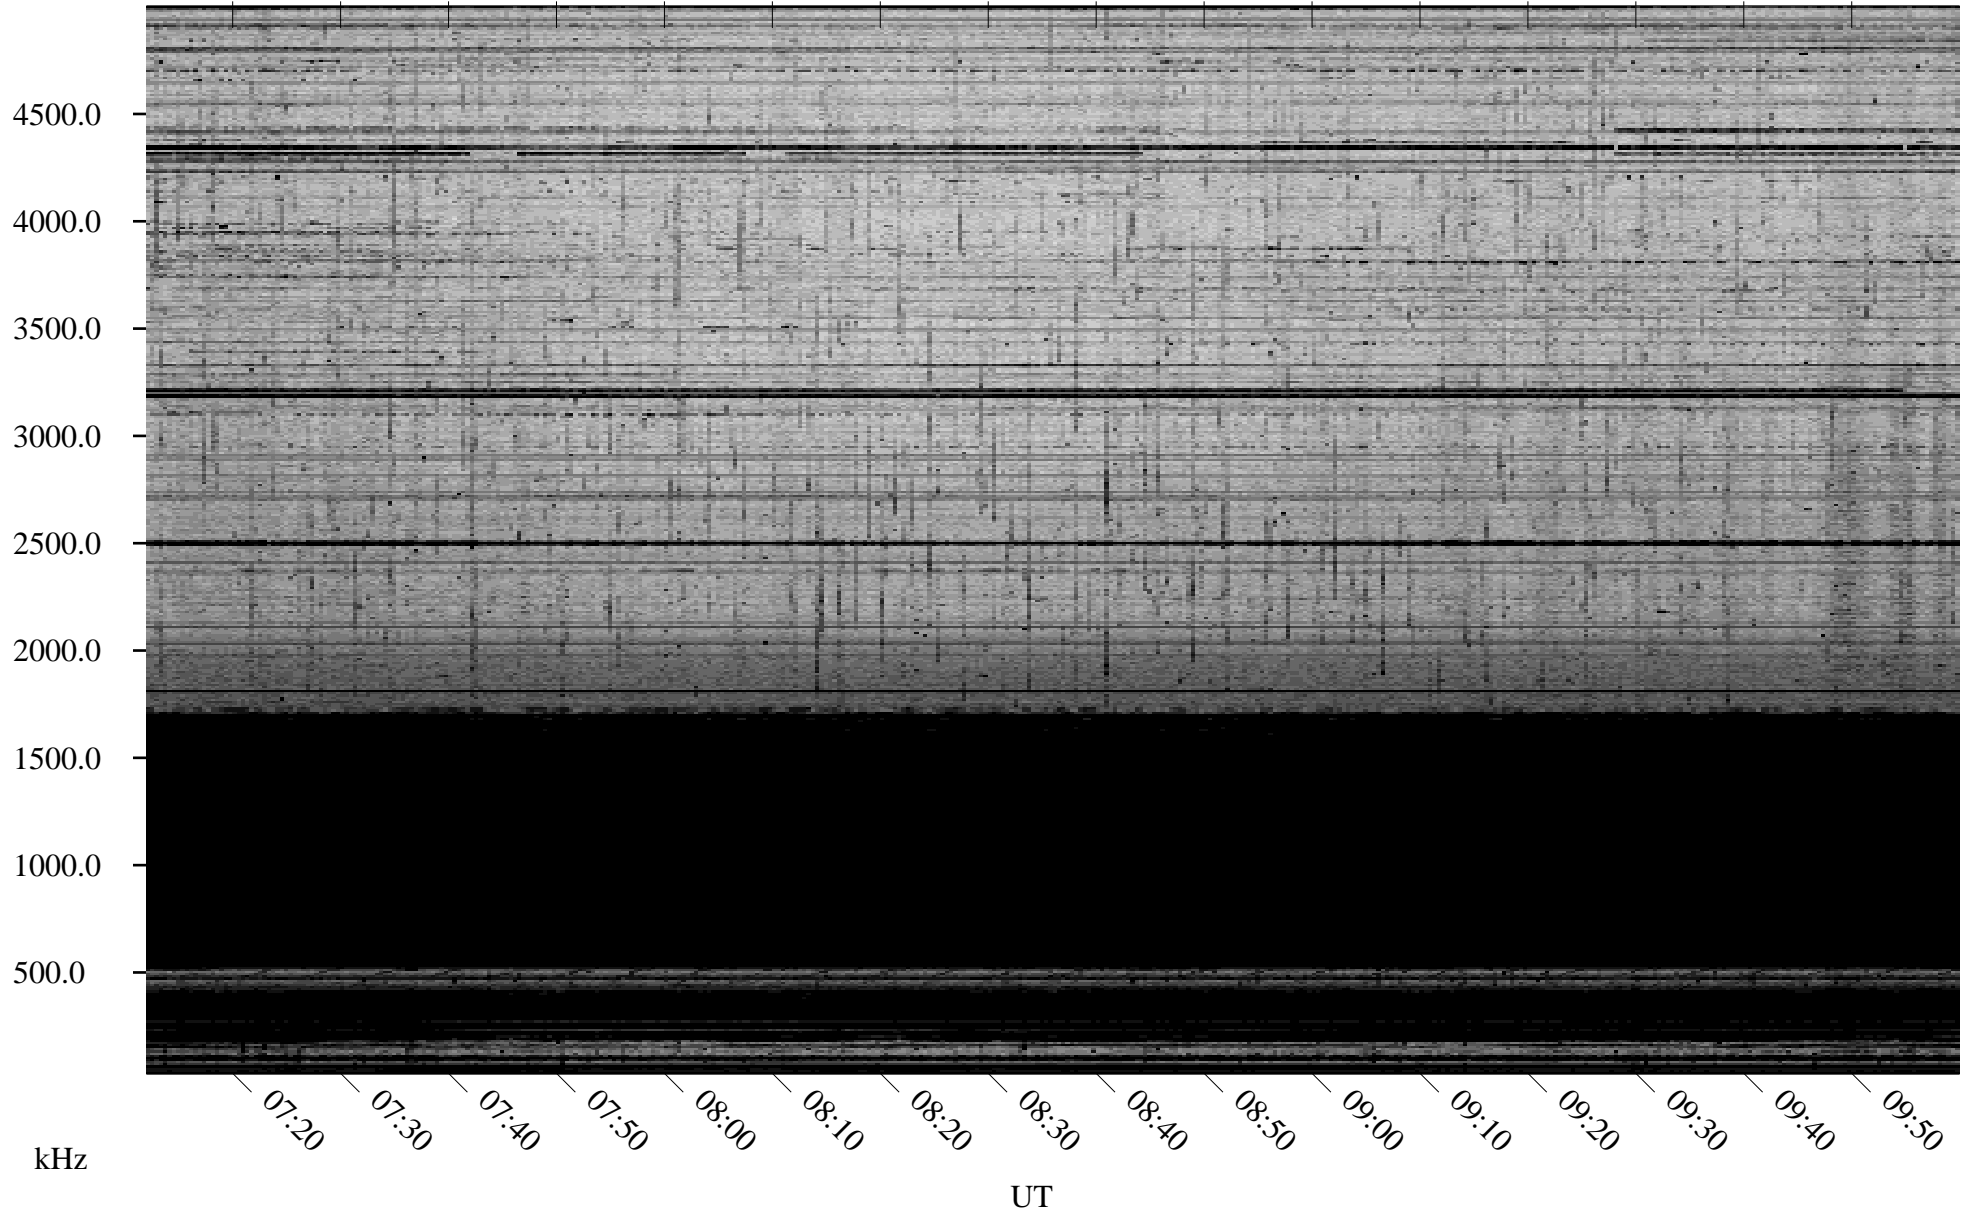

01/08/2009 Churchill, Manitoba

Linear Scale Black = 161 White = 15

ch09008l.r00SUm max_12

Page 1

01/08/2009 Churchill, Manitoba

Linear Scale Black = 161 White = 15

ch09008l.r00SUm max_12

Page 2

01/09/2009 Churchill, Manitoba

Linear Scale Black = 161 White = 15

ch09008l.r00SUm max_12

Page 3

01/09/2009 Churchill, Manitoba

Linear Scale Black = 161 White = 15

ch09008l.r00SUm max_12

Page 4

01/09/2009 Churchill, Manitoba

Linear Scale Black = 161 White = 15

ch09008l.r00SUm max_12

Page 5

01/09/2009 Churchill, Manitoba

Linear Scale Black = 161 White = 15

ch09008l.r00SUm max_12

Page 6

01/09/2009 Churchill, Manitoba

Linear Scale Black = 161 White = 15

ch09008l.r00SUm max_12

Page 7

01/09/2009 Churchill, Manitoba

Linear Scale Black = 161 White = 15

ch09008l.r00SUm max_12