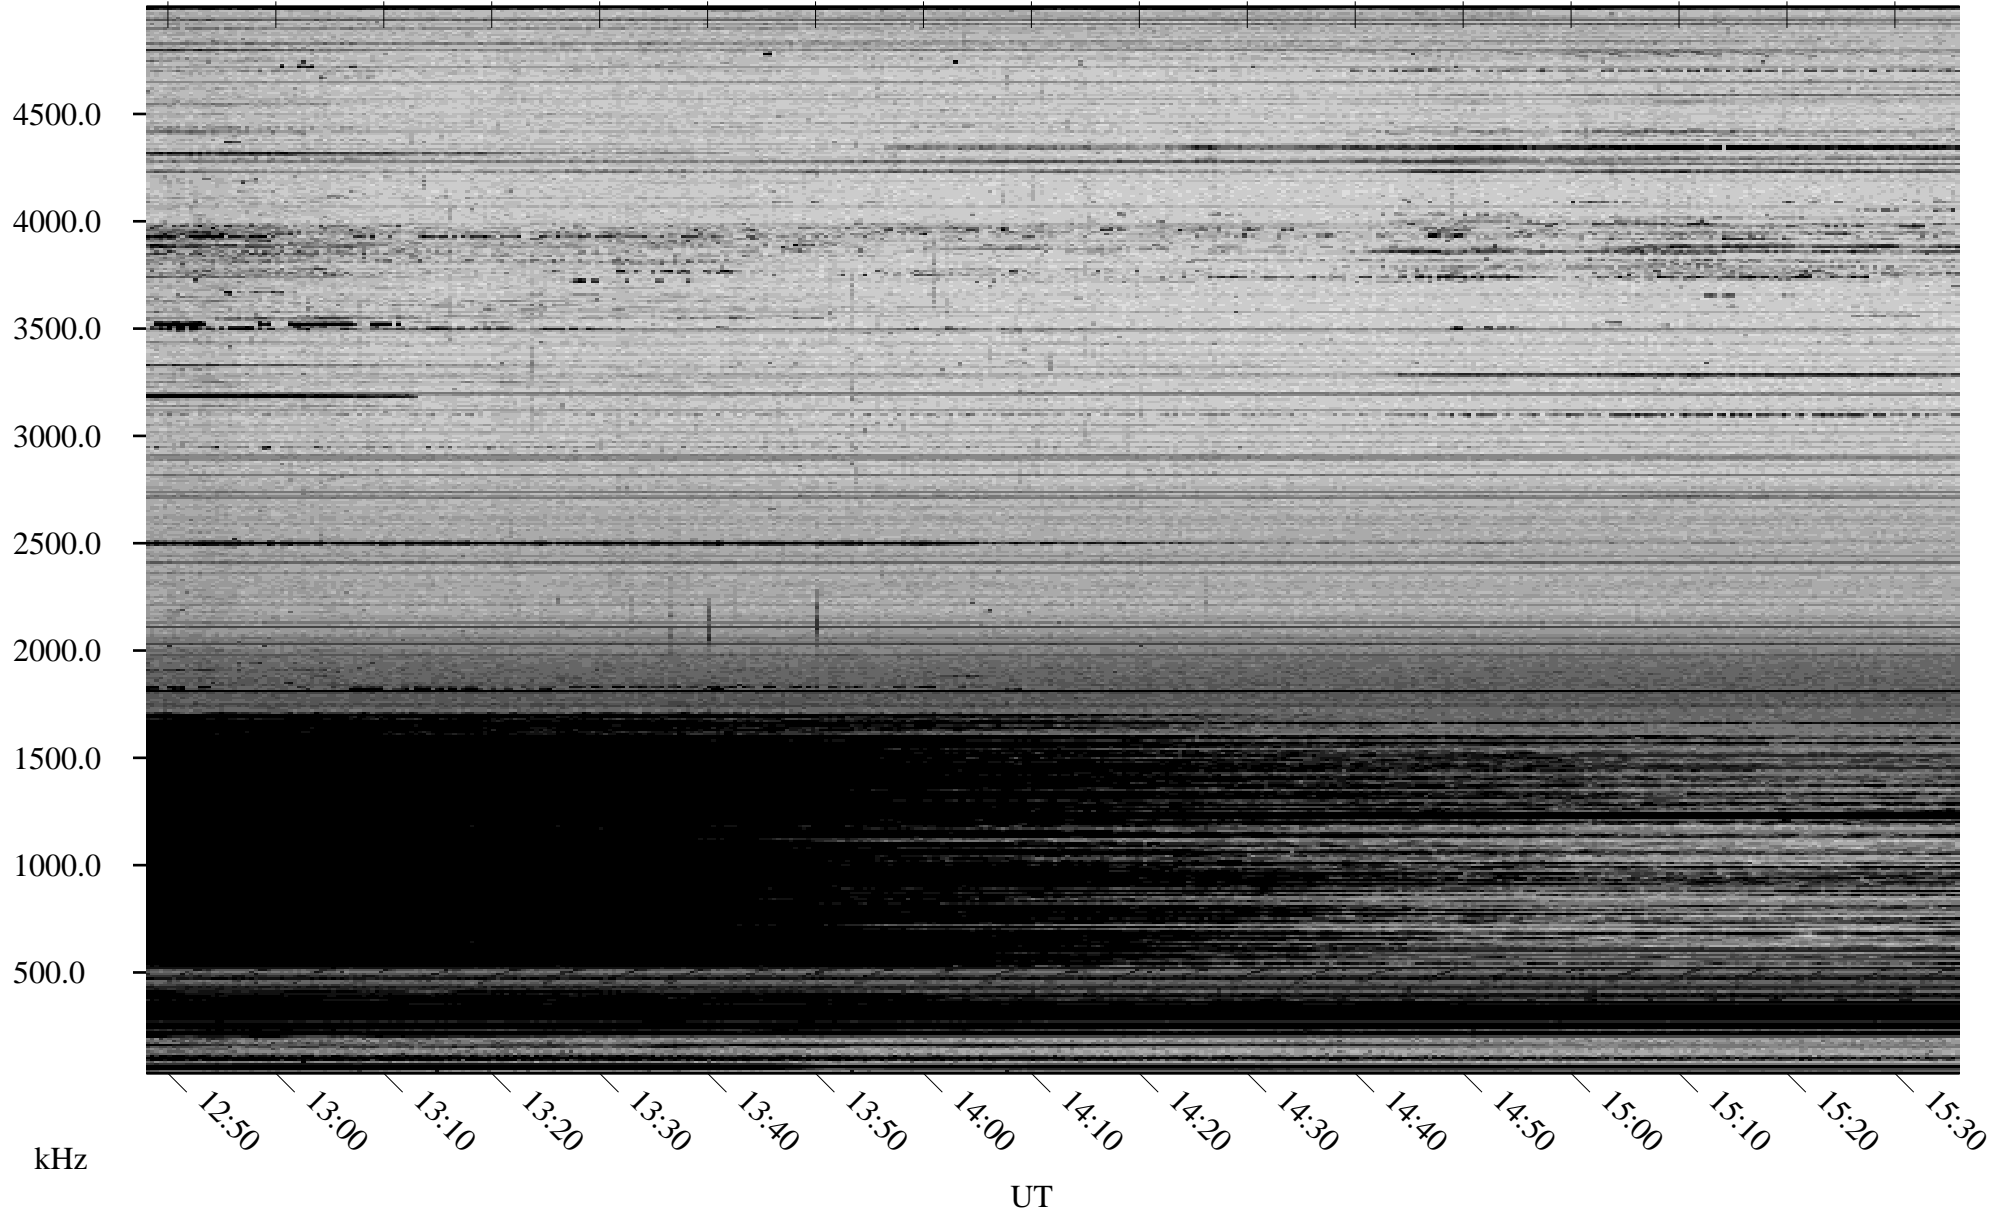

01/08/2009 Churchill, Manitoba

Linear Scale Black = 161 White = 15

ch09008l.r00SUm max_12

Page 1

01/08/2009 Churchill, Manitoba

Linear Scale Black = 161 White = 15

ch09008l.r00SUm max_12

Page 2

01/09/2009 Churchill, Manitoba

Linear Scale Black = 161 White = 15

ch09008l.r00SUm max_12

Page 3

01/09/2009 Churchill, Manitoba

Linear Scale Black = 161 White = 15

ch09008l.r00SUm max_12

Page 4

01/09/2009 Churchill, Manitoba

Linear Scale Black = 161 White = 15

ch09008l.r00SUm max_12

Page 5

01/09/2009 Churchill, Manitoba

Linear Scale Black = 161 White = 15

ch09008l.r00SUm max_12

Page 6

01/09/2009 Churchill, Manitoba

Linear Scale Black = 161 White = 15

ch09008l.r00SUm max_12

Page 7

01/09/2009 Churchill, Manitoba

Linear Scale Black = 161 White = 15

ch09008l.r00SUm max_12