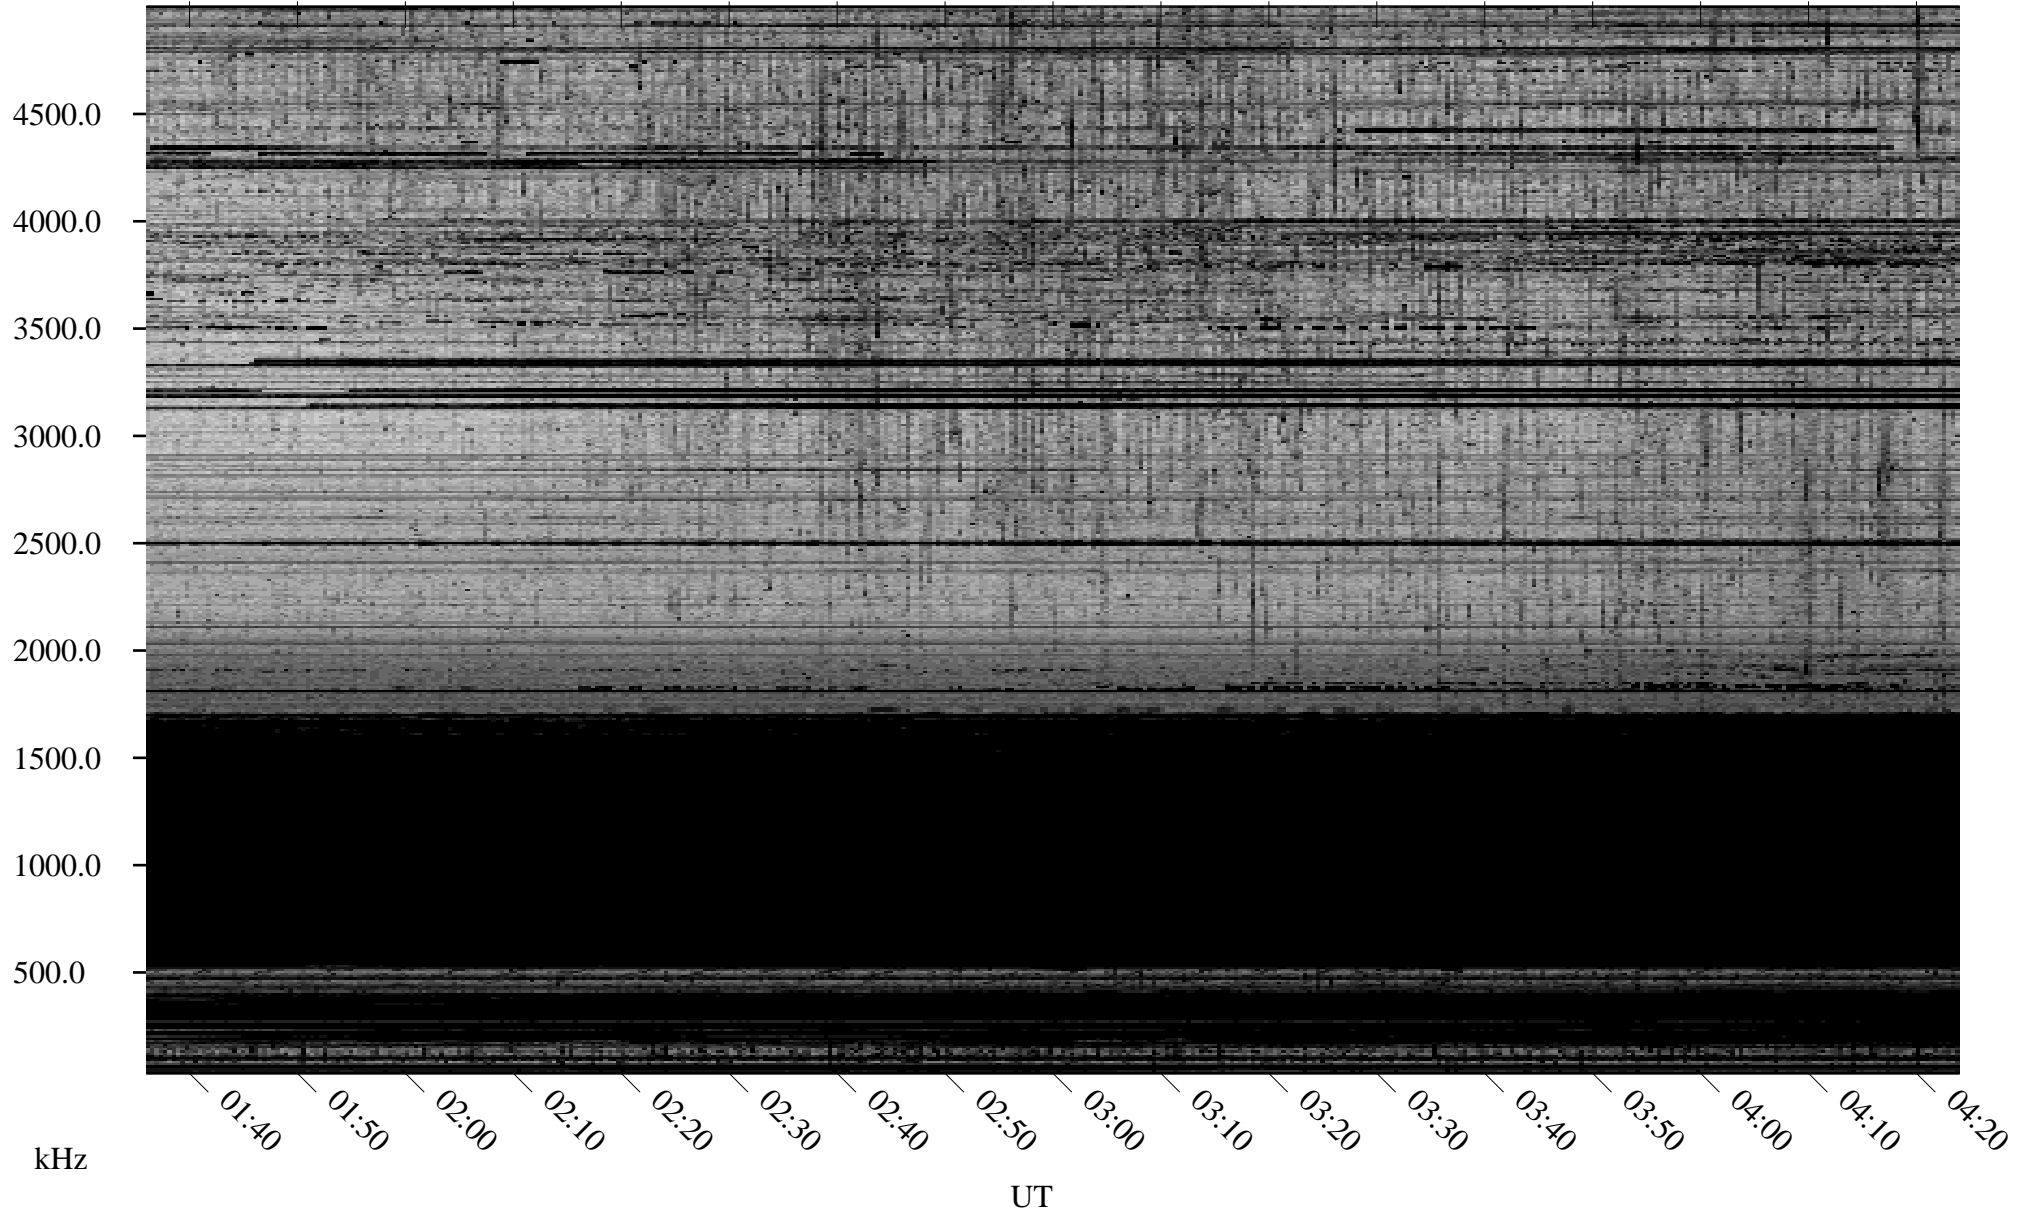

01/08/2009 Churchill, Manitoba

Linear Scale Black = 161 White = 15

ch09008l.r00SUm max_12

Page 1

01/08/2009 Churchill, Manitoba

Linear Scale Black = 161 White = 15

ch09008l.r00SUm max_12

Page 2

01/09/2009 Churchill, Manitoba

Linear Scale Black = 161 White = 15

ch09008l.r00SUm max_12

Page 3

01/09/2009 Churchill, Manitoba

Linear Scale Black = 161 White = 15

ch09008l.r00SUm max_12

Page 4

01/09/2009 Churchill, Manitoba

Linear Scale Black = 161 White = 15

ch09008l.r00SUm max_12

Page 5

01/09/2009 Churchill, Manitoba

Linear Scale Black = 161 White = 15

ch09008l.r00SUm max_12

Page 6

01/09/2009 Churchill, Manitoba

Linear Scale Black = 161 White = 15

ch09008l.r00SUm max_12

Page 7

01/09/2009 Churchill, Manitoba

Linear Scale Black = 161 White = 15

ch09008l.r00SUm max_12