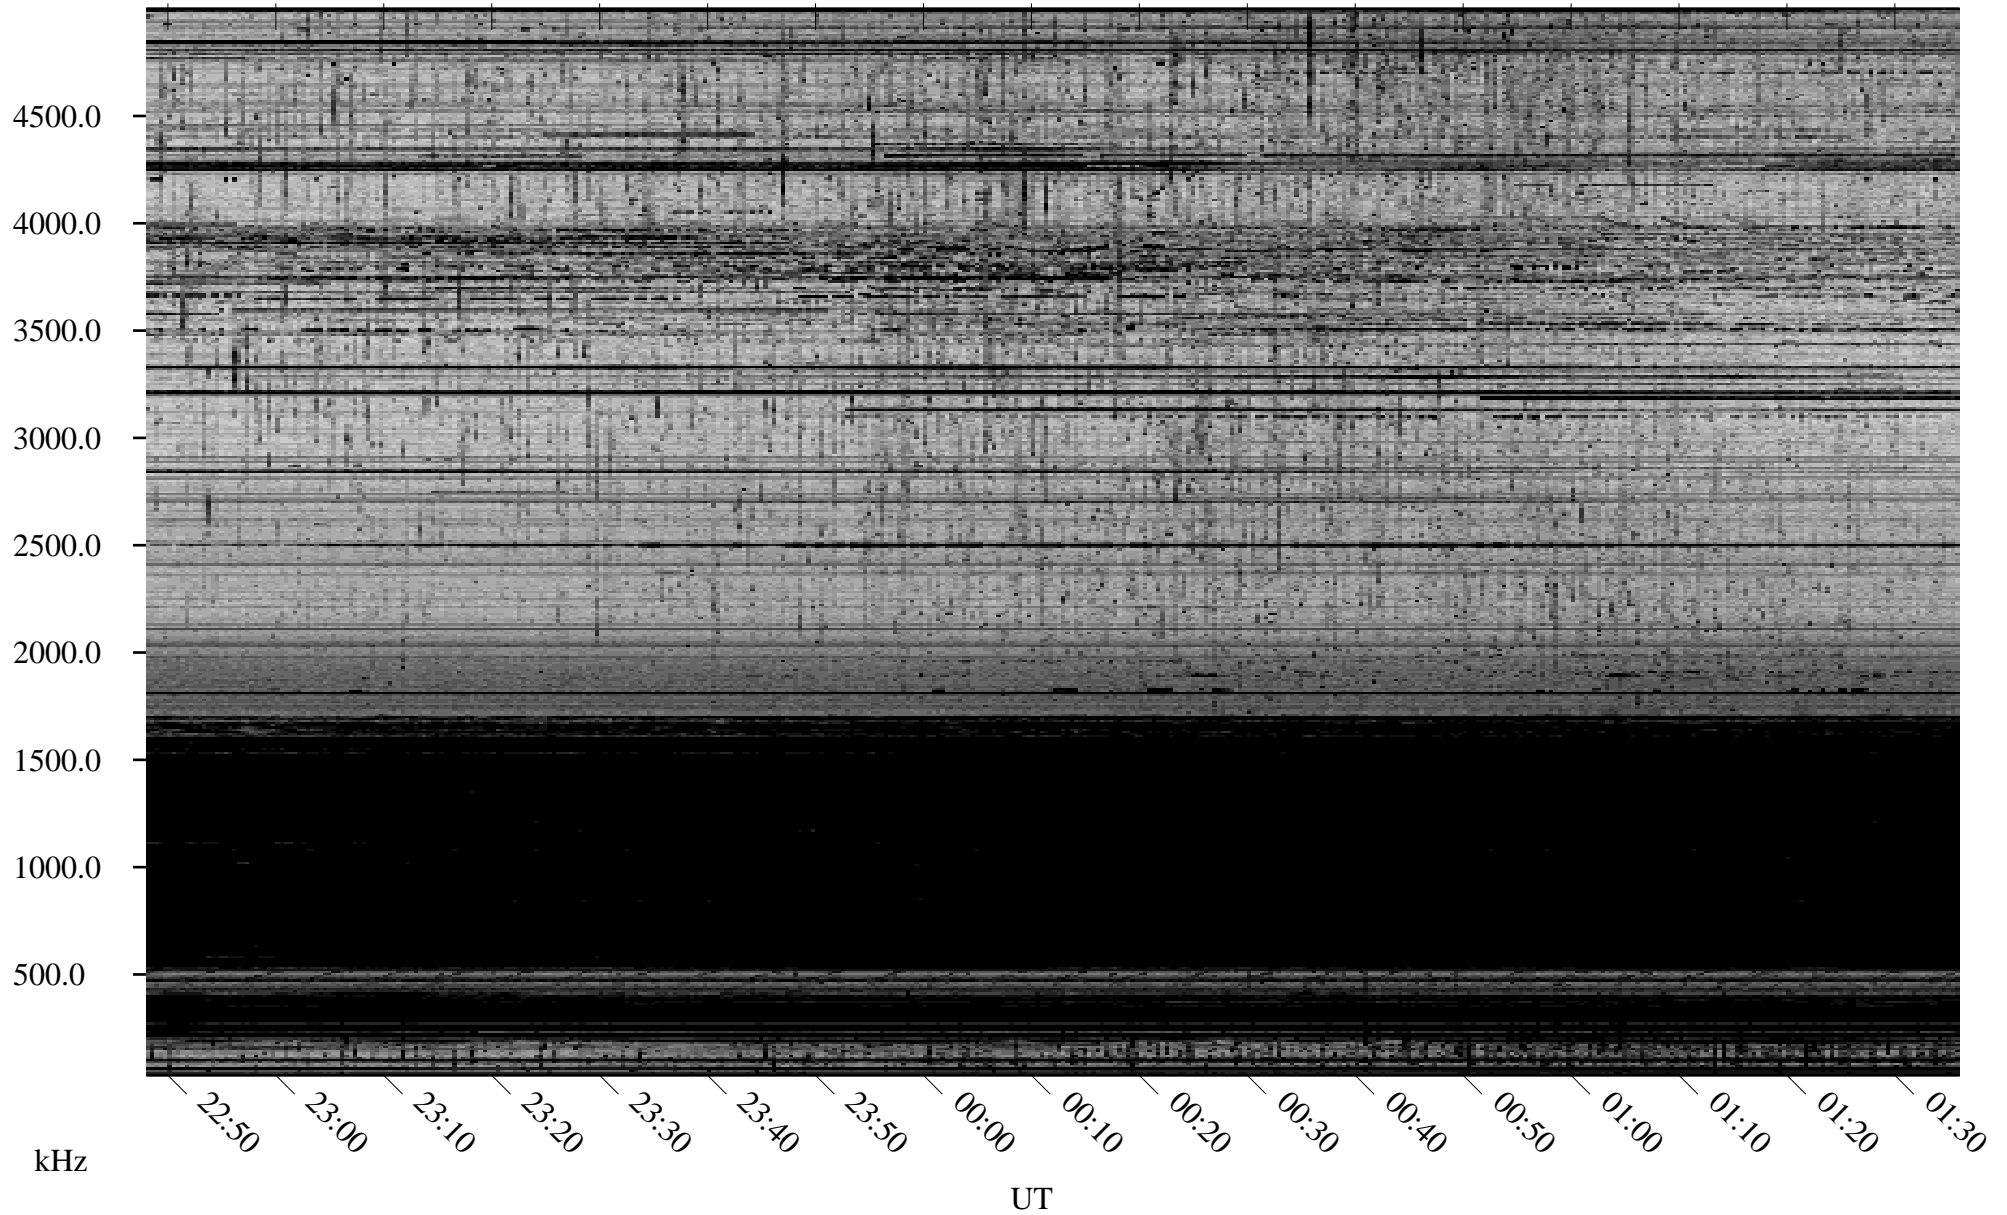

01/08/2009 Churchill, Manitoba

Linear Scale Black = 161 White = 15

ch09008l.r00SUm max_12

Page 1

01/08/2009 Churchill, Manitoba

Linear Scale Black = 161 White = 15

ch09008l.r00SUm max_12

Page 2

01/09/2009 Churchill, Manitoba

Linear Scale Black = 161 White = 15

ch09008l.r00SUm max_12

Page 3

01/09/2009 Churchill, Manitoba

Linear Scale Black = 161 White = 15

ch09008l.r00SUm max_12

Page 4

01/09/2009 Churchill, Manitoba

Linear Scale Black = 161 White = 15

ch09008l.r00SUm max_12

Page 5

01/09/2009 Churchill, Manitoba

Linear Scale Black = 161 White = 15

ch09008l.r00SUm max_12

Page 6

01/09/2009 Churchill, Manitoba

Linear Scale Black = 161 White = 15

ch09008l.r00SUm max_12

Page 7

01/09/2009 Churchill, Manitoba

Linear Scale Black = 161 White = 15

ch09008l.r00SUm max_12