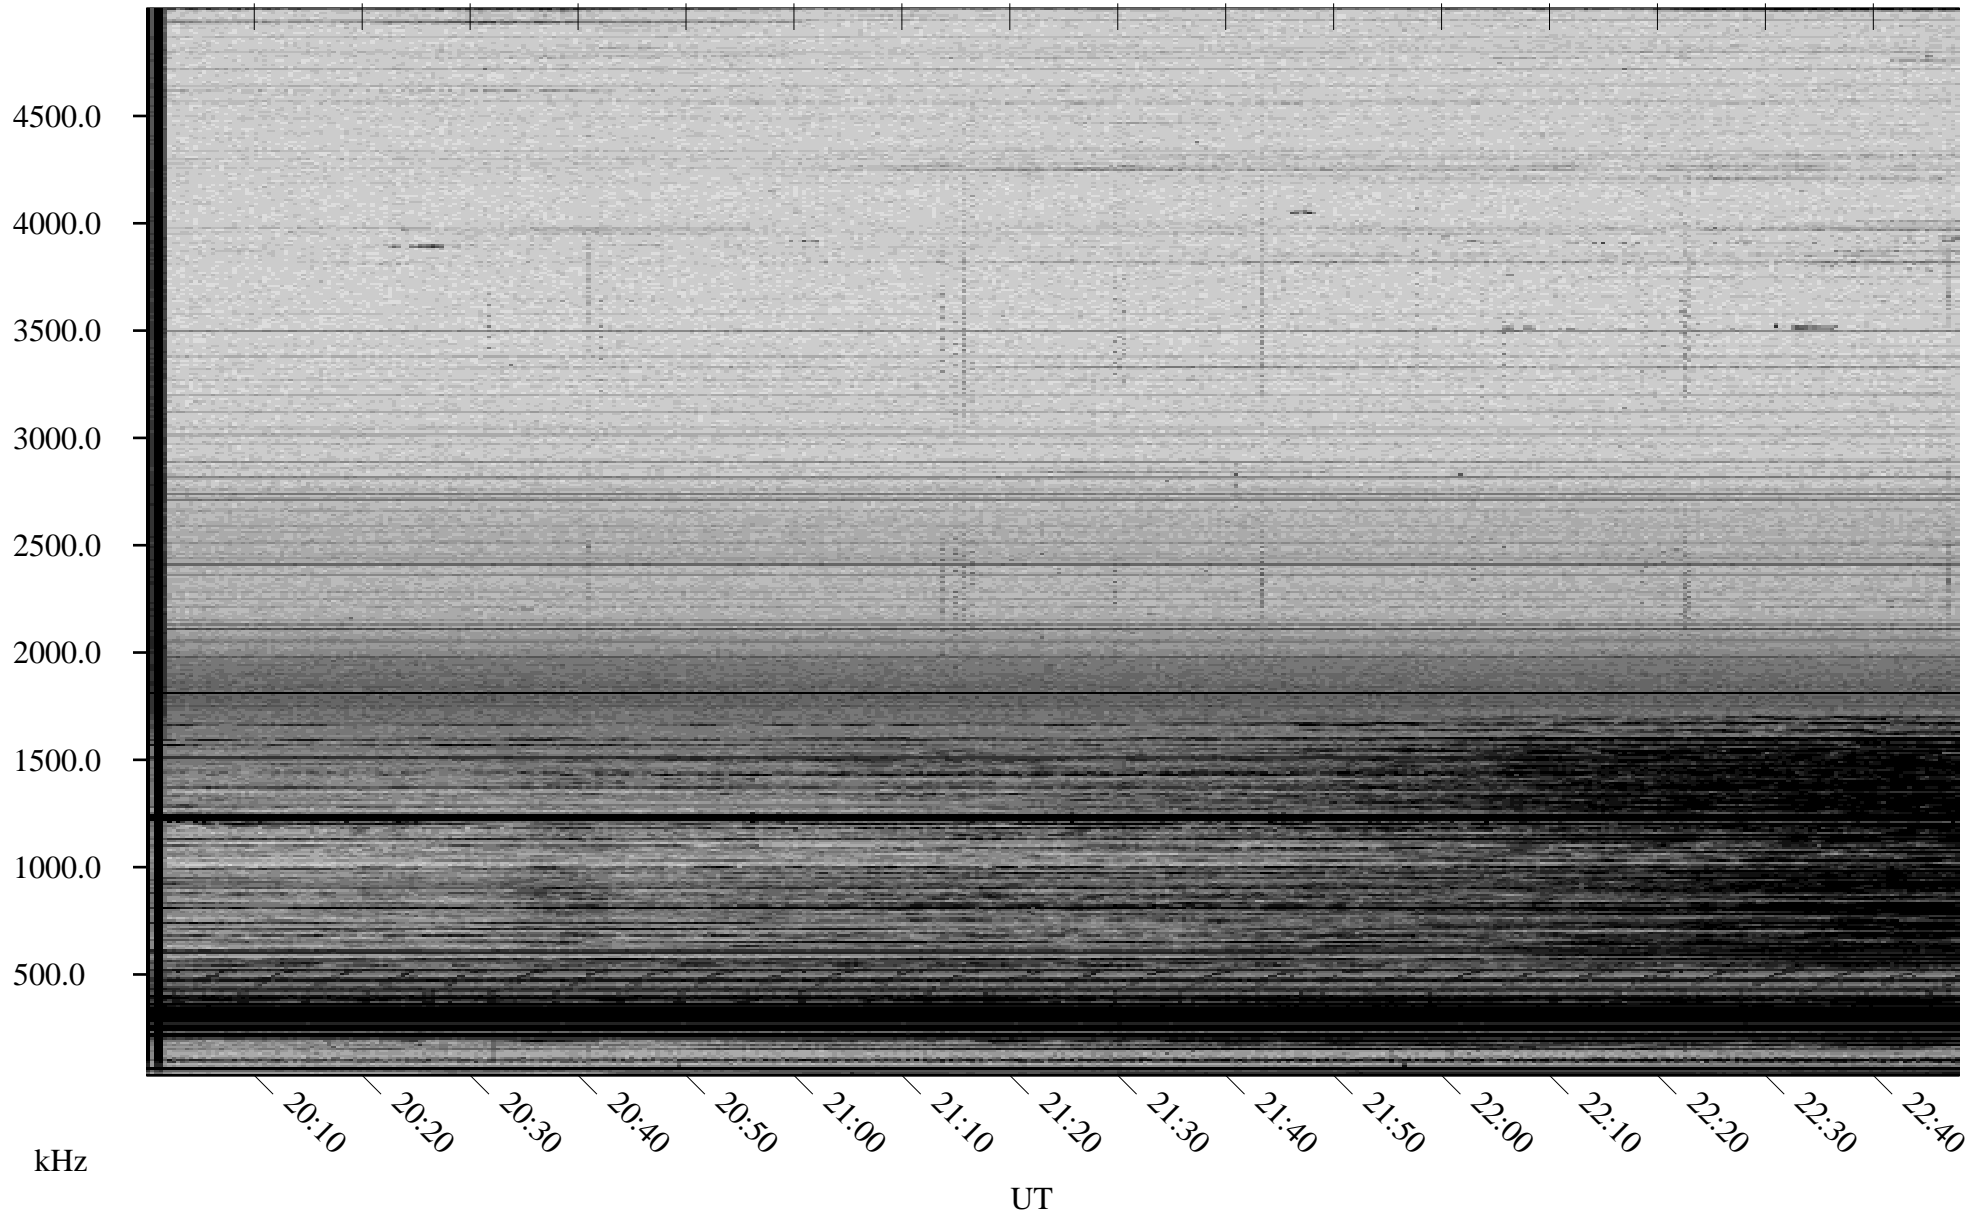

01/09/2009 Churchill, Manitoba

Linear Scale Black = 161 White = 15

ch09009l.r00SUm max_12

Page 1

01/09/2009 Churchill, Manitoba

Linear Scale Black = 161 White = 15

ch09009l.r00SUm max_12

Page 2

01/10/2009 Churchill, Manitoba

Linear Scale Black = 161 White = 15

ch09009l.r00SUm max_12

Page 3

01/10/2009 Churchill, Manitoba

Linear Scale Black = 161 White = 15

ch09009l.r00SUm max_12

Page 4

01/10/2009 Churchill, Manitoba

Linear Scale Black = 161 White = 15

ch09009l.r00SUm max_12

Page 5

01/10/2009 Churchill, Manitoba

Linear Scale Black = 161 White = 15

ch09009l.r00SUm max_12

Page 6

01/10/2009 Churchill, Manitoba

Linear Scale Black = 161 White = 15

ch09009l.r00SUm max_12

Page 7

01/10/2009 Churchill, Manitoba

Linear Scale Black = 161 White = 15

ch09009l.r00SUm max_12

Page 8