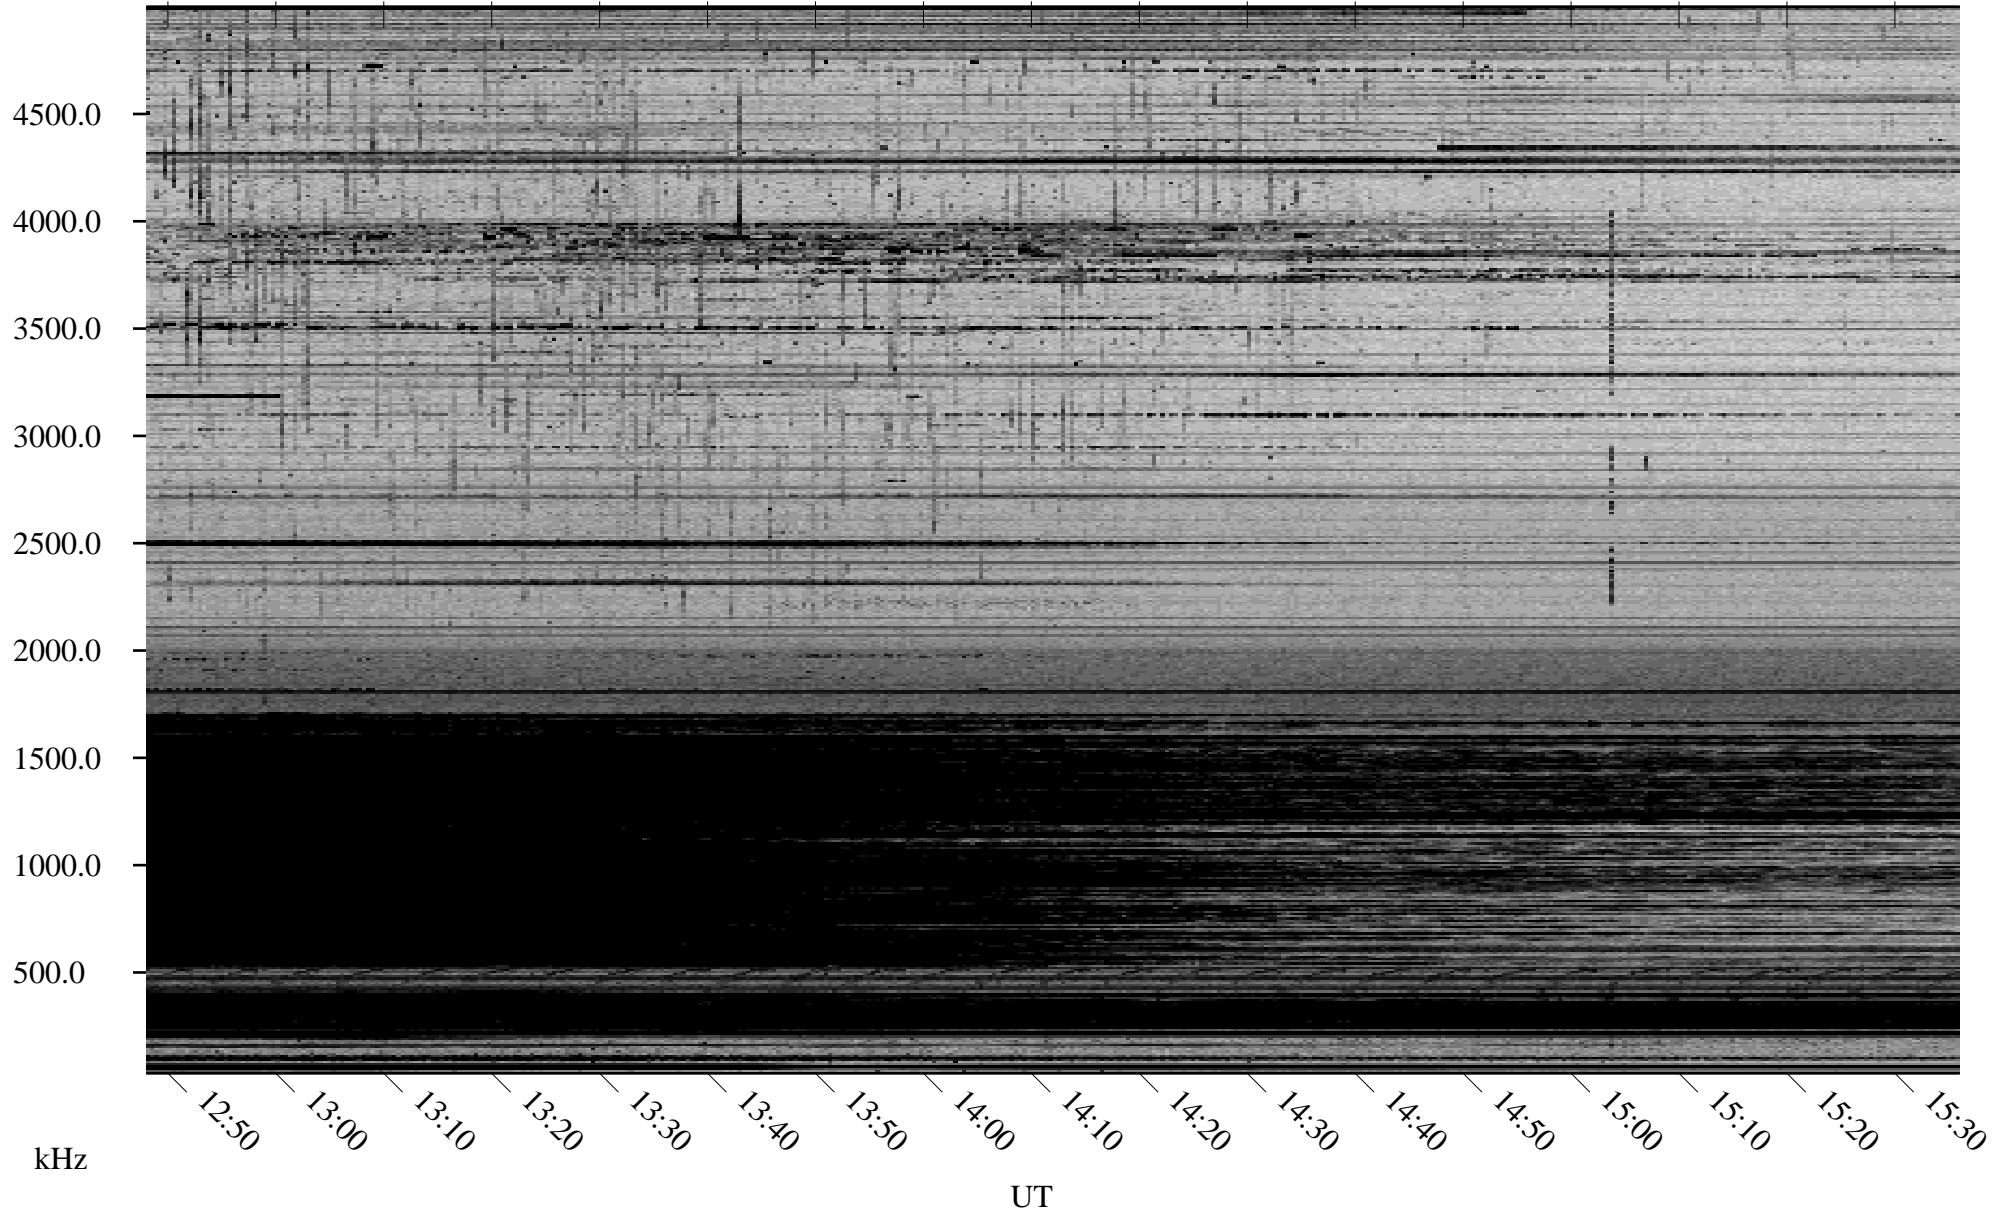

01/10/2009 Churchill, Manitoba

Linear Scale Black = 161 White = 15

ch09009l.r00SUm max_12

Page 3

01/10/2009 Churchill, Manitoba

Linear Scale Black = 161 White = 15

ch09009l.r00SUm max_12

Page 4

01/10/2009 Churchill, Manitoba

Linear Scale Black = 161 White = 15

ch09009l.r00SUm max_12

Page 5

01/10/2009 Churchill, Manitoba

Linear Scale Black = 161 White = 15

ch09009l.r00SUm max_12

Page 6

01/10/2009 Churchill, Manitoba

Linear Scale Black = 161 White = 15

ch09009l.r00SUm max_12

Page 7

01/10/2009 Churchill, Manitoba

Linear Scale Black = 161 White = 15

ch09009l.r00SUm max_12

Page 8