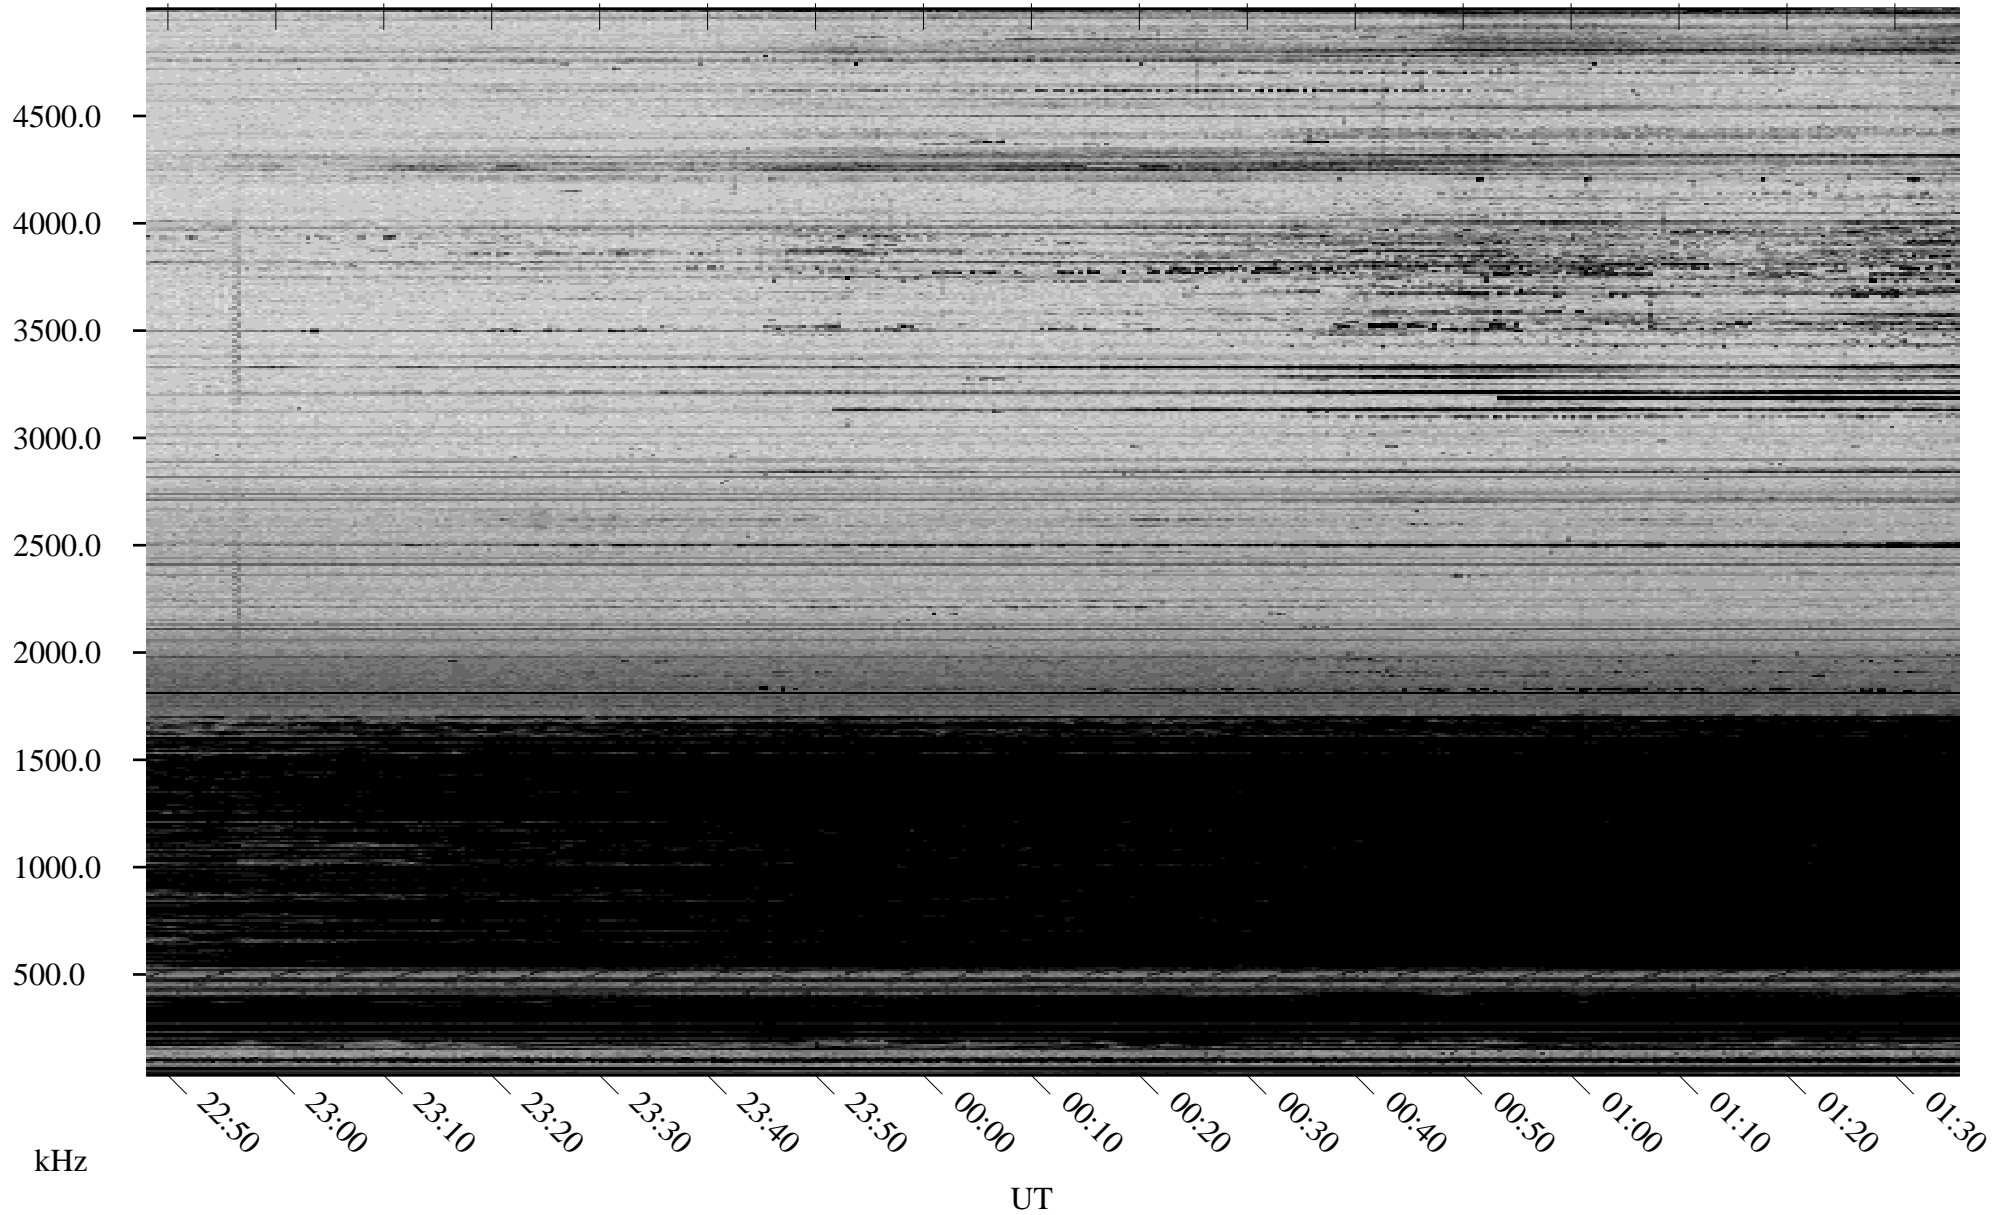

01/09/2009 Churchill, Manitoba

Linear Scale Black = 161 White = 15

ch09009l.r00SUm max_12

Page 1

01/09/2009 Churchill, Manitoba

Linear Scale Black = 161 White = 15

ch09009l.r00SUm max_12

Page 2

01/10/2009 Churchill, Manitoba

Linear Scale Black = 161 White = 15

ch09009l.r00SUm max_12

Page 3

01/10/2009 Churchill, Manitoba

Linear Scale Black = 161 White = 15

ch09009l.r00SUm max_12

Page 4

01/10/2009 Churchill, Manitoba

Linear Scale Black = 161 White = 15

ch09009l.r00SUm max_12

Page 5

01/10/2009 Churchill, Manitoba

Linear Scale Black = 161 White = 15

ch09009l.r00SUm max_12

Page 6

01/10/2009 Churchill, Manitoba

Linear Scale Black = 161 White = 15

ch09009l.r00SUm max_12

Page 7

01/10/2009 Churchill, Manitoba

Linear Scale Black = 161 White = 15

ch09009l.r00SUm max_12

Page 8