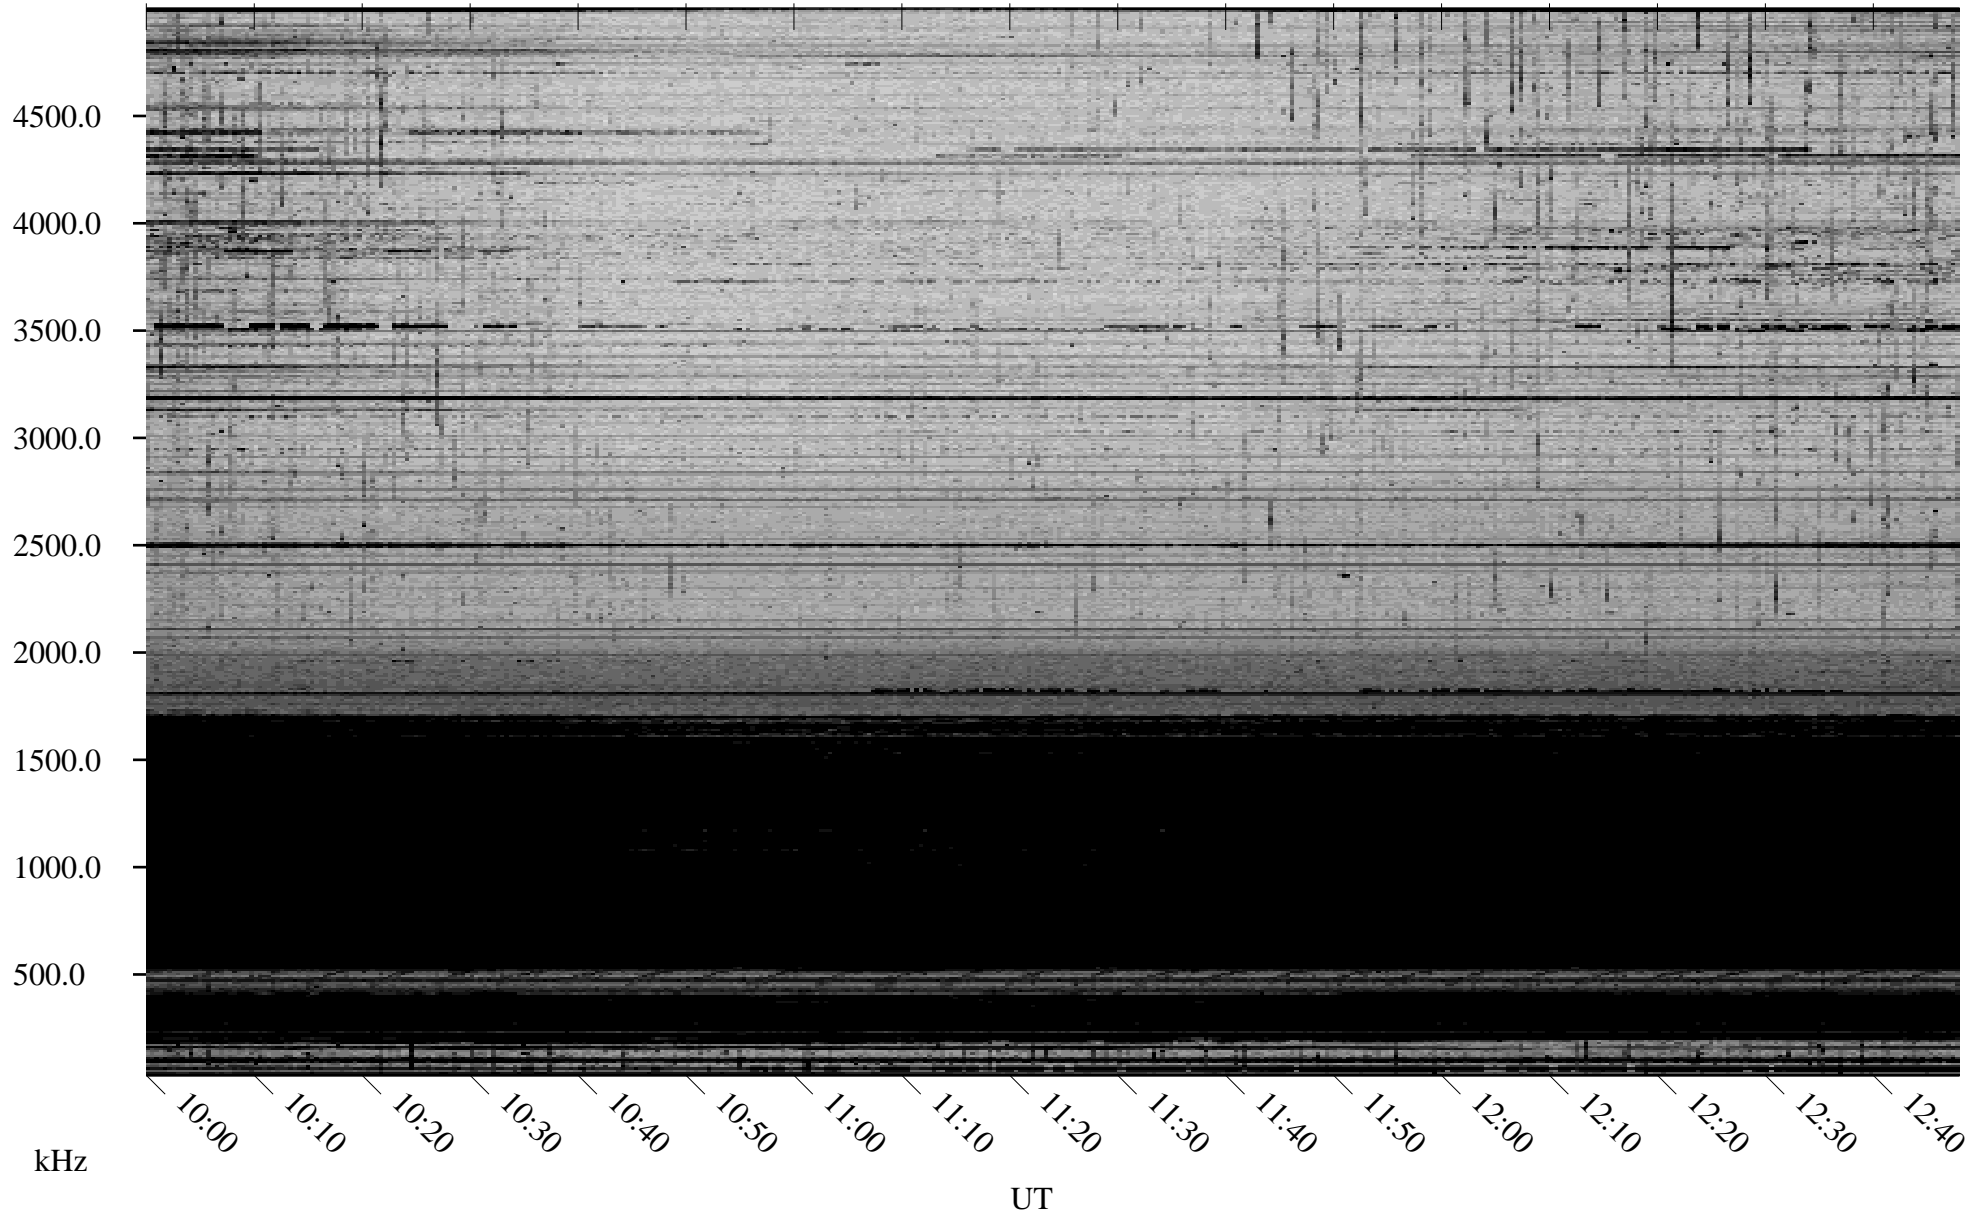

01/10/2009 Churchill, Manitoba

Linear Scale Black = 161 White = 15

ch09009l.r00SUm max_12

Page 5

01/10/2009 Churchill, Manitoba

Linear Scale Black = 161 White = 15

ch09009l.r00SUm max_12

Page 6

01/10/2009 Churchill, Manitoba

Linear Scale Black = 161 White = 15

ch09009l.r00SUm max_12

Page 7

01/10/2009 Churchill, Manitoba

Linear Scale Black = 161 White = 15

ch09009l.r00SUm max_12

Page 8