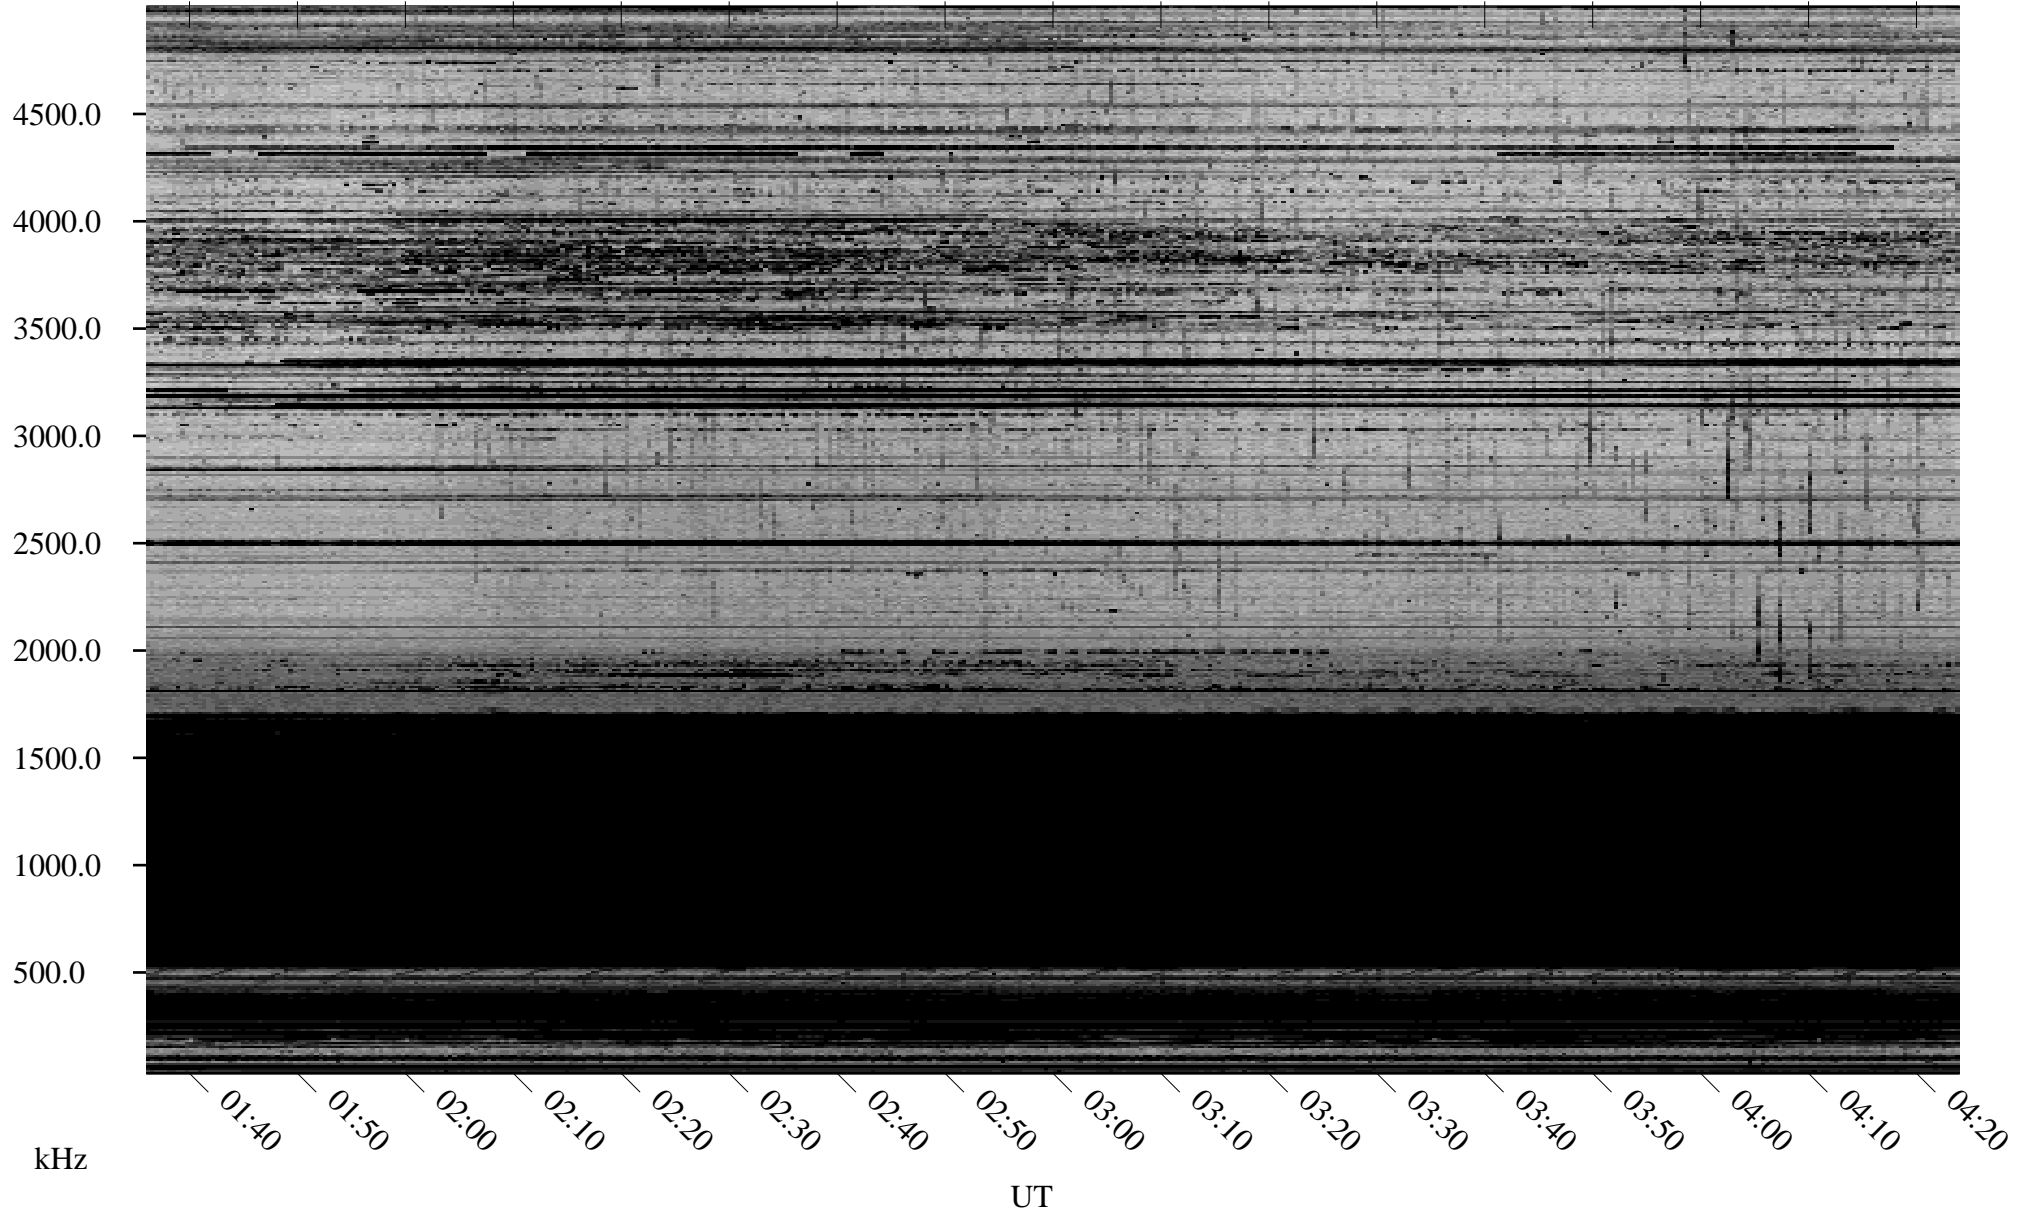

01/09/2009 Churchill, Manitoba

Linear Scale Black = 161 White = 15

ch09009l.r00SUm max_12

Page 1

01/09/2009 Churchill, Manitoba

Linear Scale Black = 161 White = 15

ch09009l.r00SUm max_12

Page 2

01/10/2009 Churchill, Manitoba

Linear Scale Black = 161 White = 15

ch09009l.r00SUm max_12

Page 3

01/10/2009 Churchill, Manitoba

Linear Scale Black = 161 White = 15

ch09009l.r00SUm max_12

Page 4

01/10/2009 Churchill, Manitoba

Linear Scale Black = 161 White = 15

ch09009l.r00SUm max_12

Page 5

01/10/2009 Churchill, Manitoba

Linear Scale Black = 161 White = 15

ch09009l.r00SUm max_12

Page 6

01/10/2009 Churchill, Manitoba

Linear Scale Black = 161 White = 15

ch09009l.r00SUm max_12

Page 7

01/10/2009 Churchill, Manitoba

Linear Scale Black = 161 White = 15

ch09009l.r00SUm max_12

Page 8