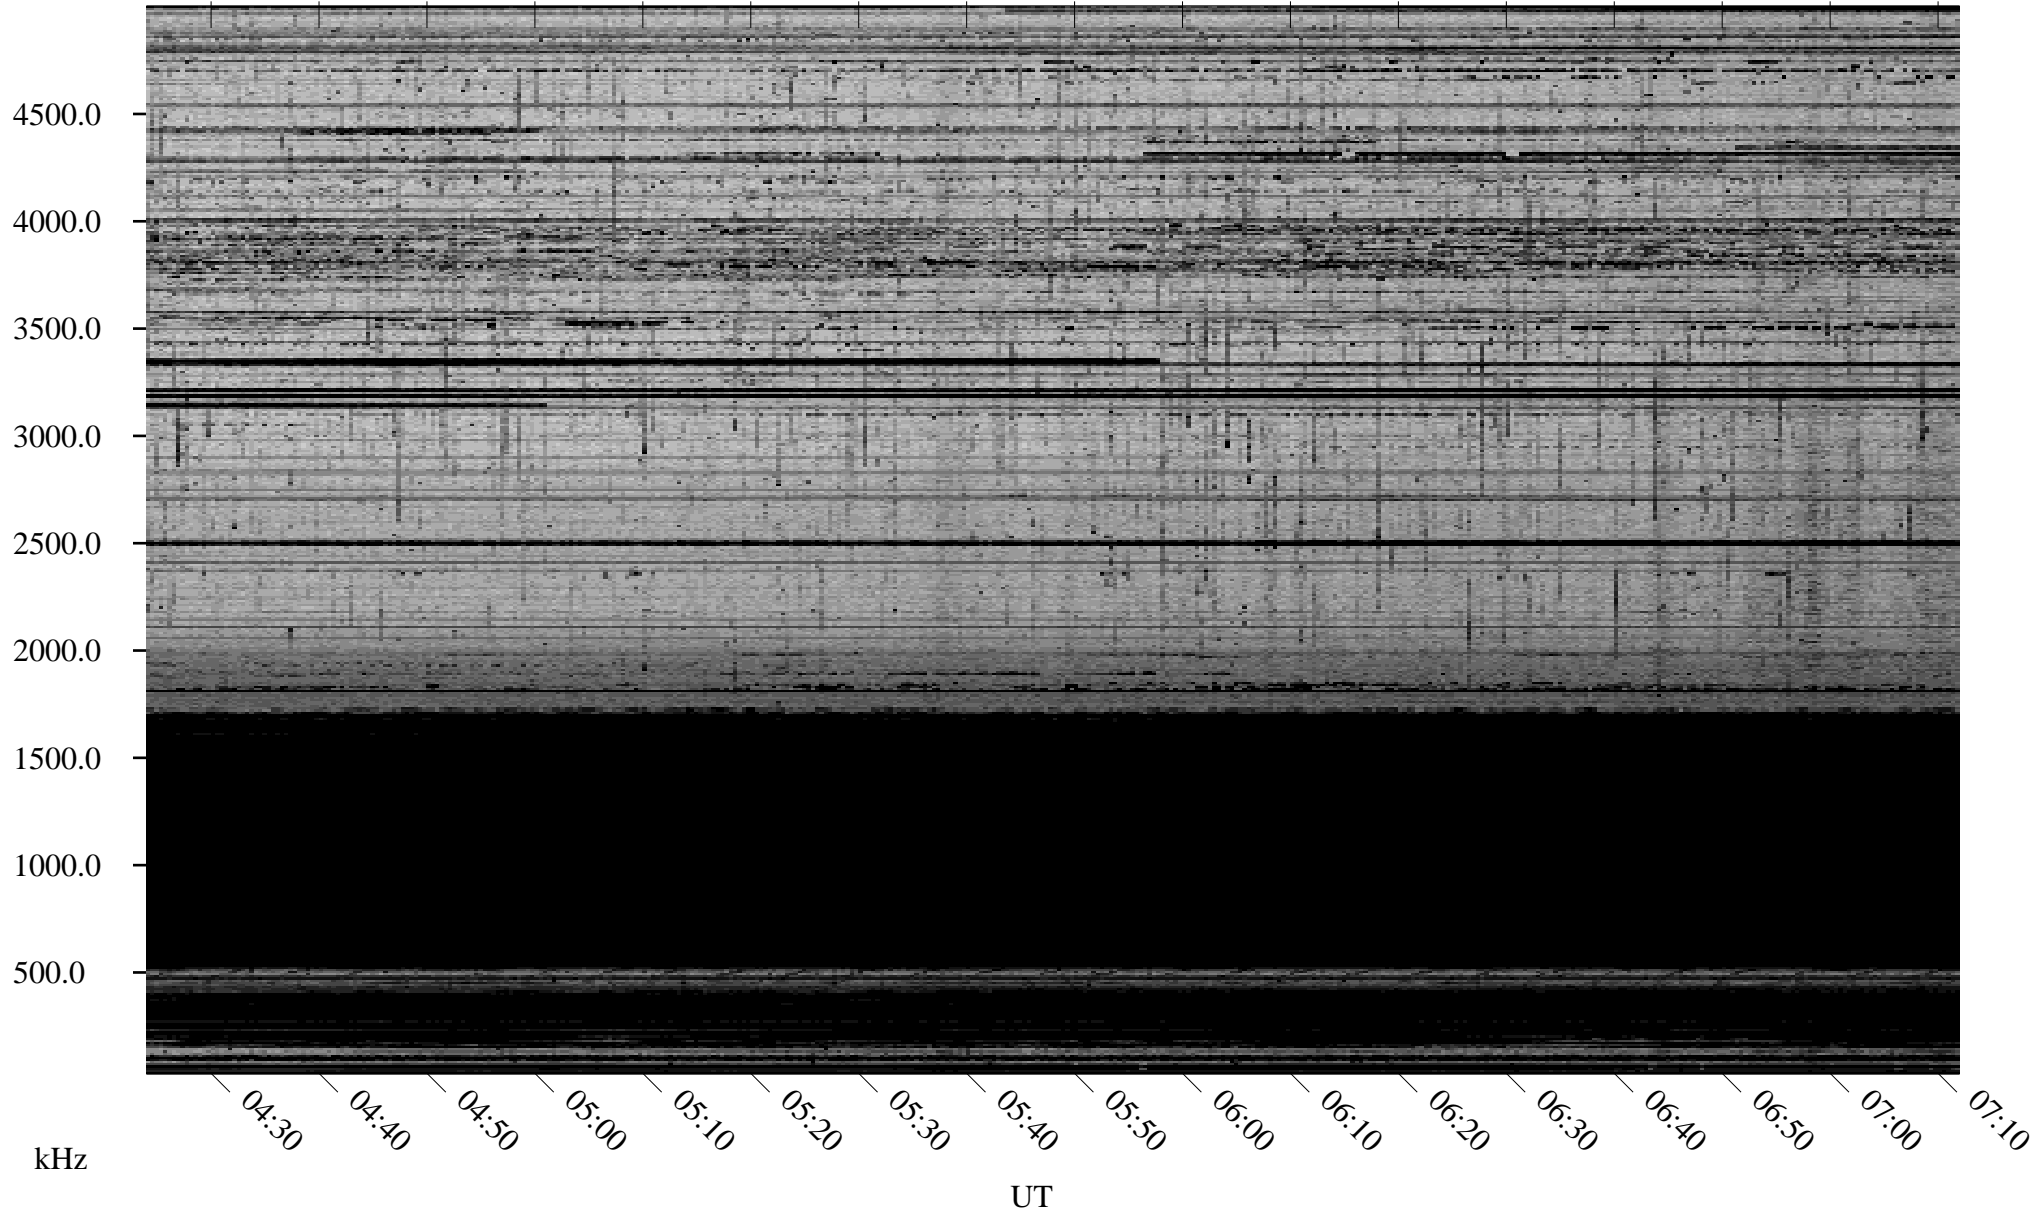

01/09/2009 Churchill, Manitoba

Linear Scale Black = 161 White = 15

ch09009l.r00SUm max_12

Page 1

01/09/2009 Churchill, Manitoba

Linear Scale Black = 161 White = 15

ch09009l.r00SUm max_12

Page 2

01/10/2009 Churchill, Manitoba

Linear Scale Black = 161 White = 15

ch09009l.r00SUm max_12

Page 3

01/10/2009 Churchill, Manitoba

Linear Scale Black = 161 White = 15

ch09009l.r00SUm max_12

Page 4

01/10/2009 Churchill, Manitoba

Linear Scale Black = 161 White = 15

ch09009l.r00SUm max_12

Page 5

01/10/2009 Churchill, Manitoba

Linear Scale Black = 161 White = 15

ch09009l.r00SUm max_12

Page 6

01/10/2009 Churchill, Manitoba

Linear Scale Black = 161 White = 15

ch09009l.r00SUm max_12

Page 7

01/10/2009 Churchill, Manitoba

Linear Scale Black = 161 White = 15

ch09009l.r00SUm max_12

Page 8