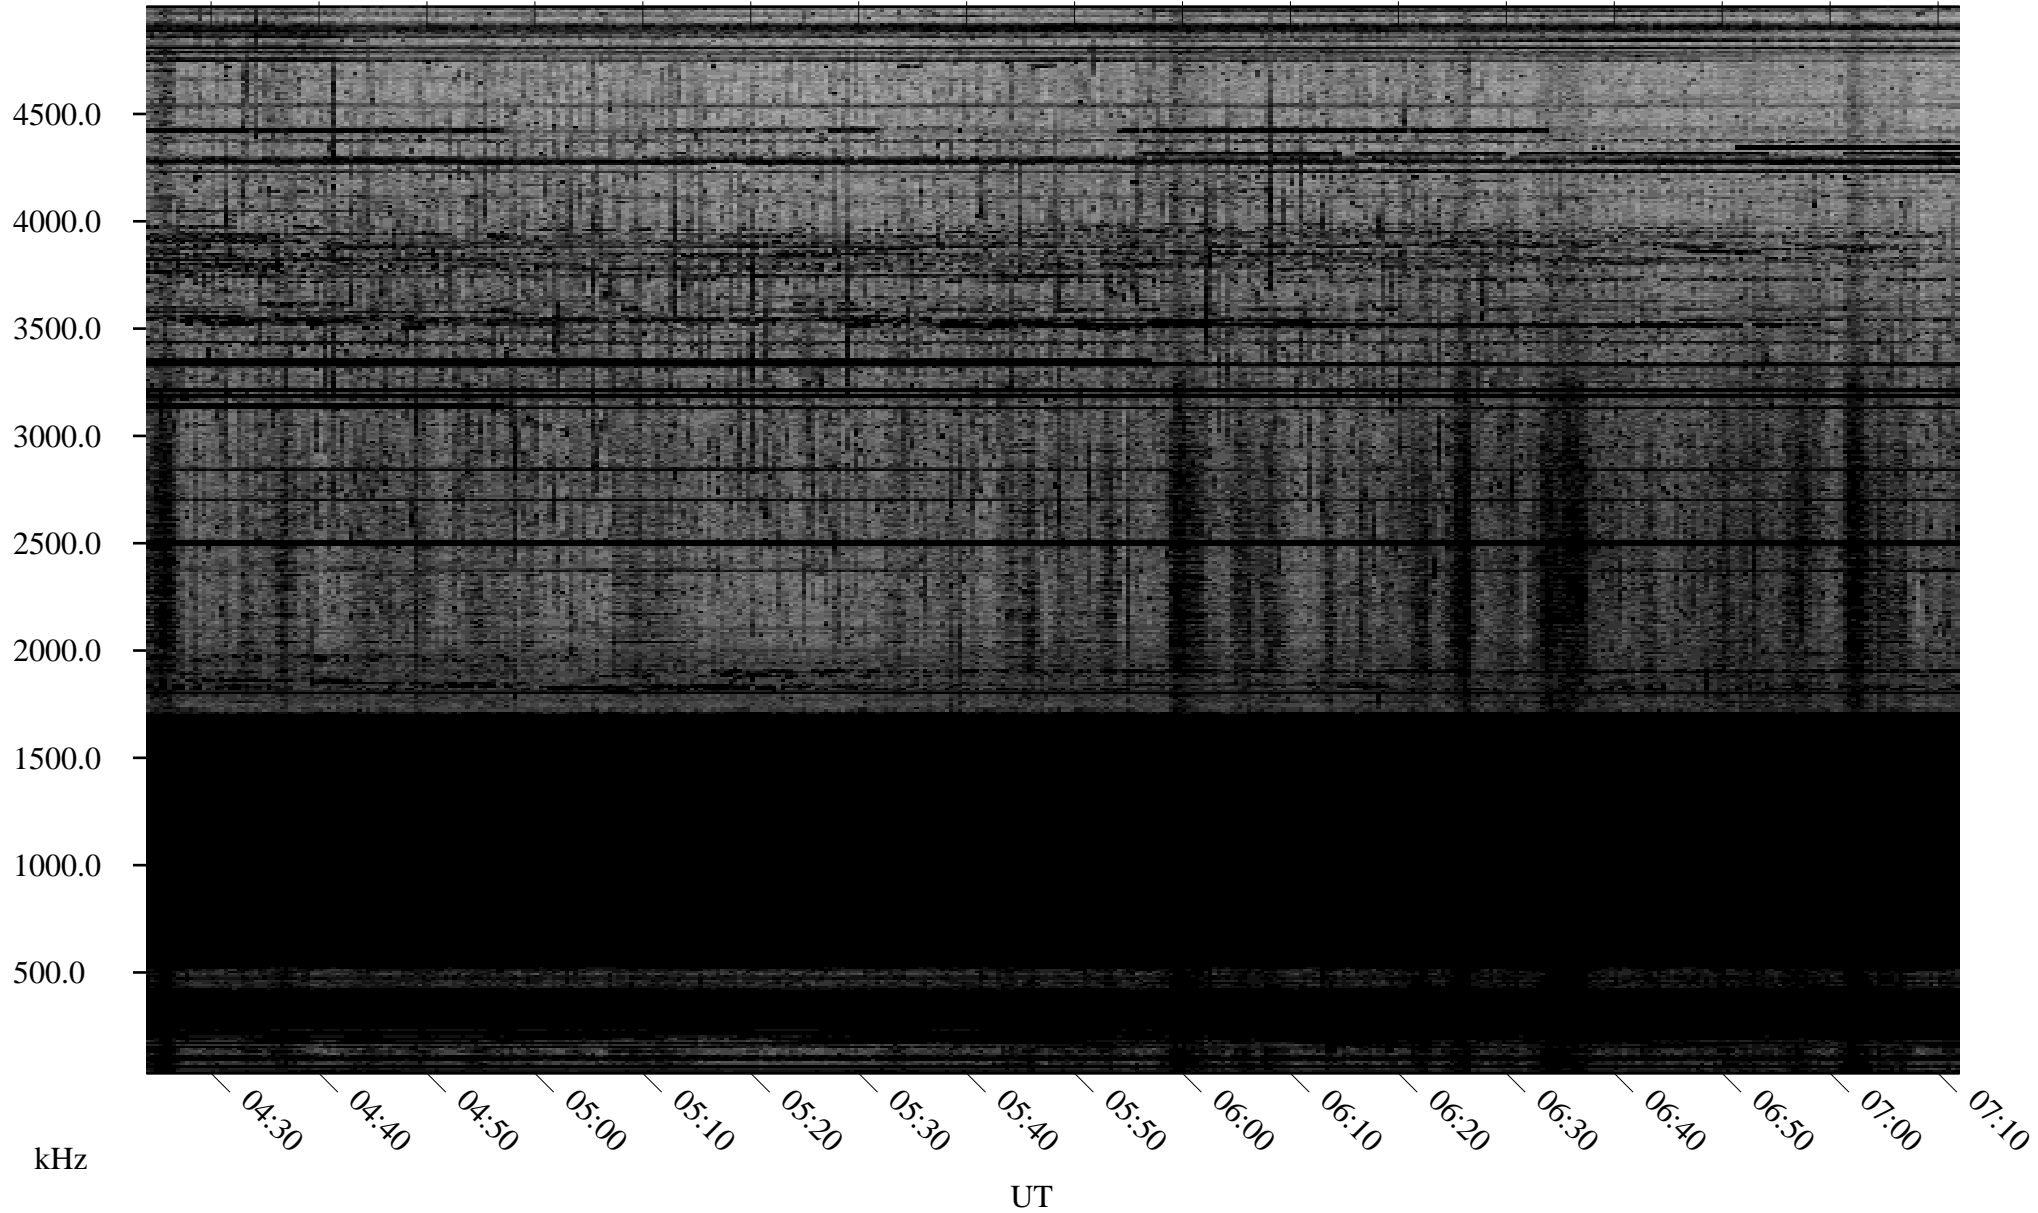

01/12/2009 Churchill, Manitoba

Linear Scale Black = 161 White = 15

ch09012l.r00SUm max_12

Page 1

01/12/2009 Churchill, Manitoba

Linear Scale Black = 161 White = 15

ch09012l.r00SUm max_12

Page 2

01/13/2009 Churchill, Manitoba

Linear Scale Black = 161 White = 15

ch09012l.r00SUm max_12

Page 3

01/13/2009 Churchill, Manitoba

Linear Scale Black = 161 White = 15

ch09012l.r00SUm max_12

Page 4

01/13/2009 Churchill, Manitoba

Linear Scale Black = 161 White = 15

ch09012l.r00SUm max_12

Page 5

01/13/2009 Churchill, Manitoba

Linear Scale Black = 161 White = 15

ch09012l.r00SUm max_12

Page 6

01/13/2009 Churchill, Manitoba

Linear Scale Black = 161 White = 15

ch09012l.r00SUm max_12

Page 7

01/13/2009 Churchill, Manitoba

Linear Scale Black = 161 White = 15

ch09012l.r00SUm max_12