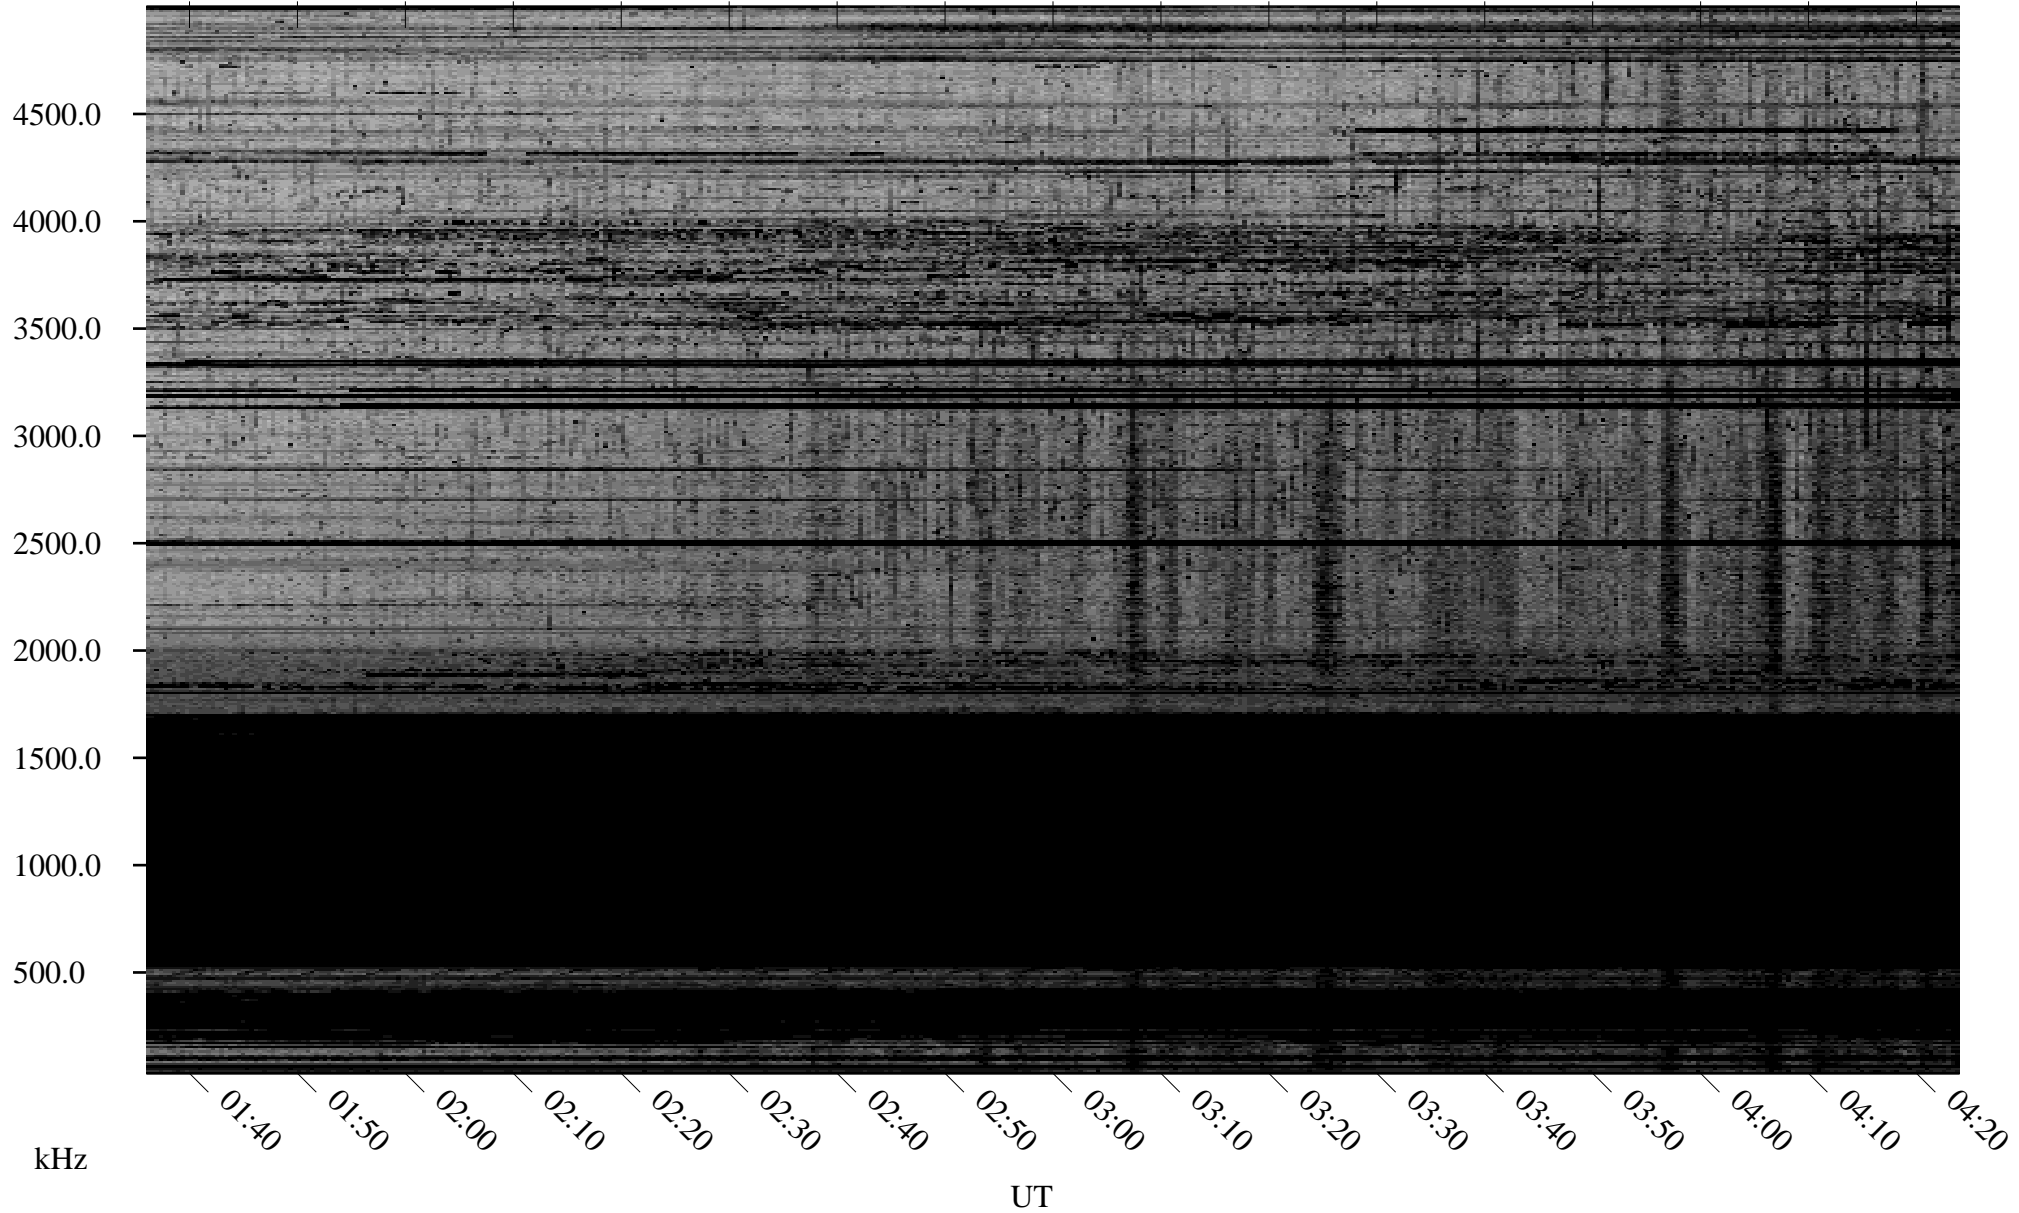

01/12/2009 Churchill, Manitoba

Linear Scale Black = 161 White = 15

ch09012l.r00SUm max_12

Page 1

01/12/2009 Churchill, Manitoba

Linear Scale Black = 161 White = 15

ch09012l.r00SUm max_12

Page 2

01/13/2009 Churchill, Manitoba

Linear Scale Black = 161 White = 15

ch09012l.r00SUm max_12

Page 3

01/13/2009 Churchill, Manitoba

Linear Scale Black = 161 White = 15

ch09012l.r00SUm max_12

Page 4

01/13/2009 Churchill, Manitoba

Linear Scale Black = 161 White = 15

ch09012l.r00SUm max_12

Page 5

01/13/2009 Churchill, Manitoba

Linear Scale Black = 161 White = 15

ch09012l.r00SUm max_12

Page 6

01/13/2009 Churchill, Manitoba

Linear Scale Black = 161 White = 15

ch09012l.r00SUm max_12

Page 7

01/13/2009 Churchill, Manitoba

Linear Scale Black = 161 White = 15

ch09012l.r00SUm max_12