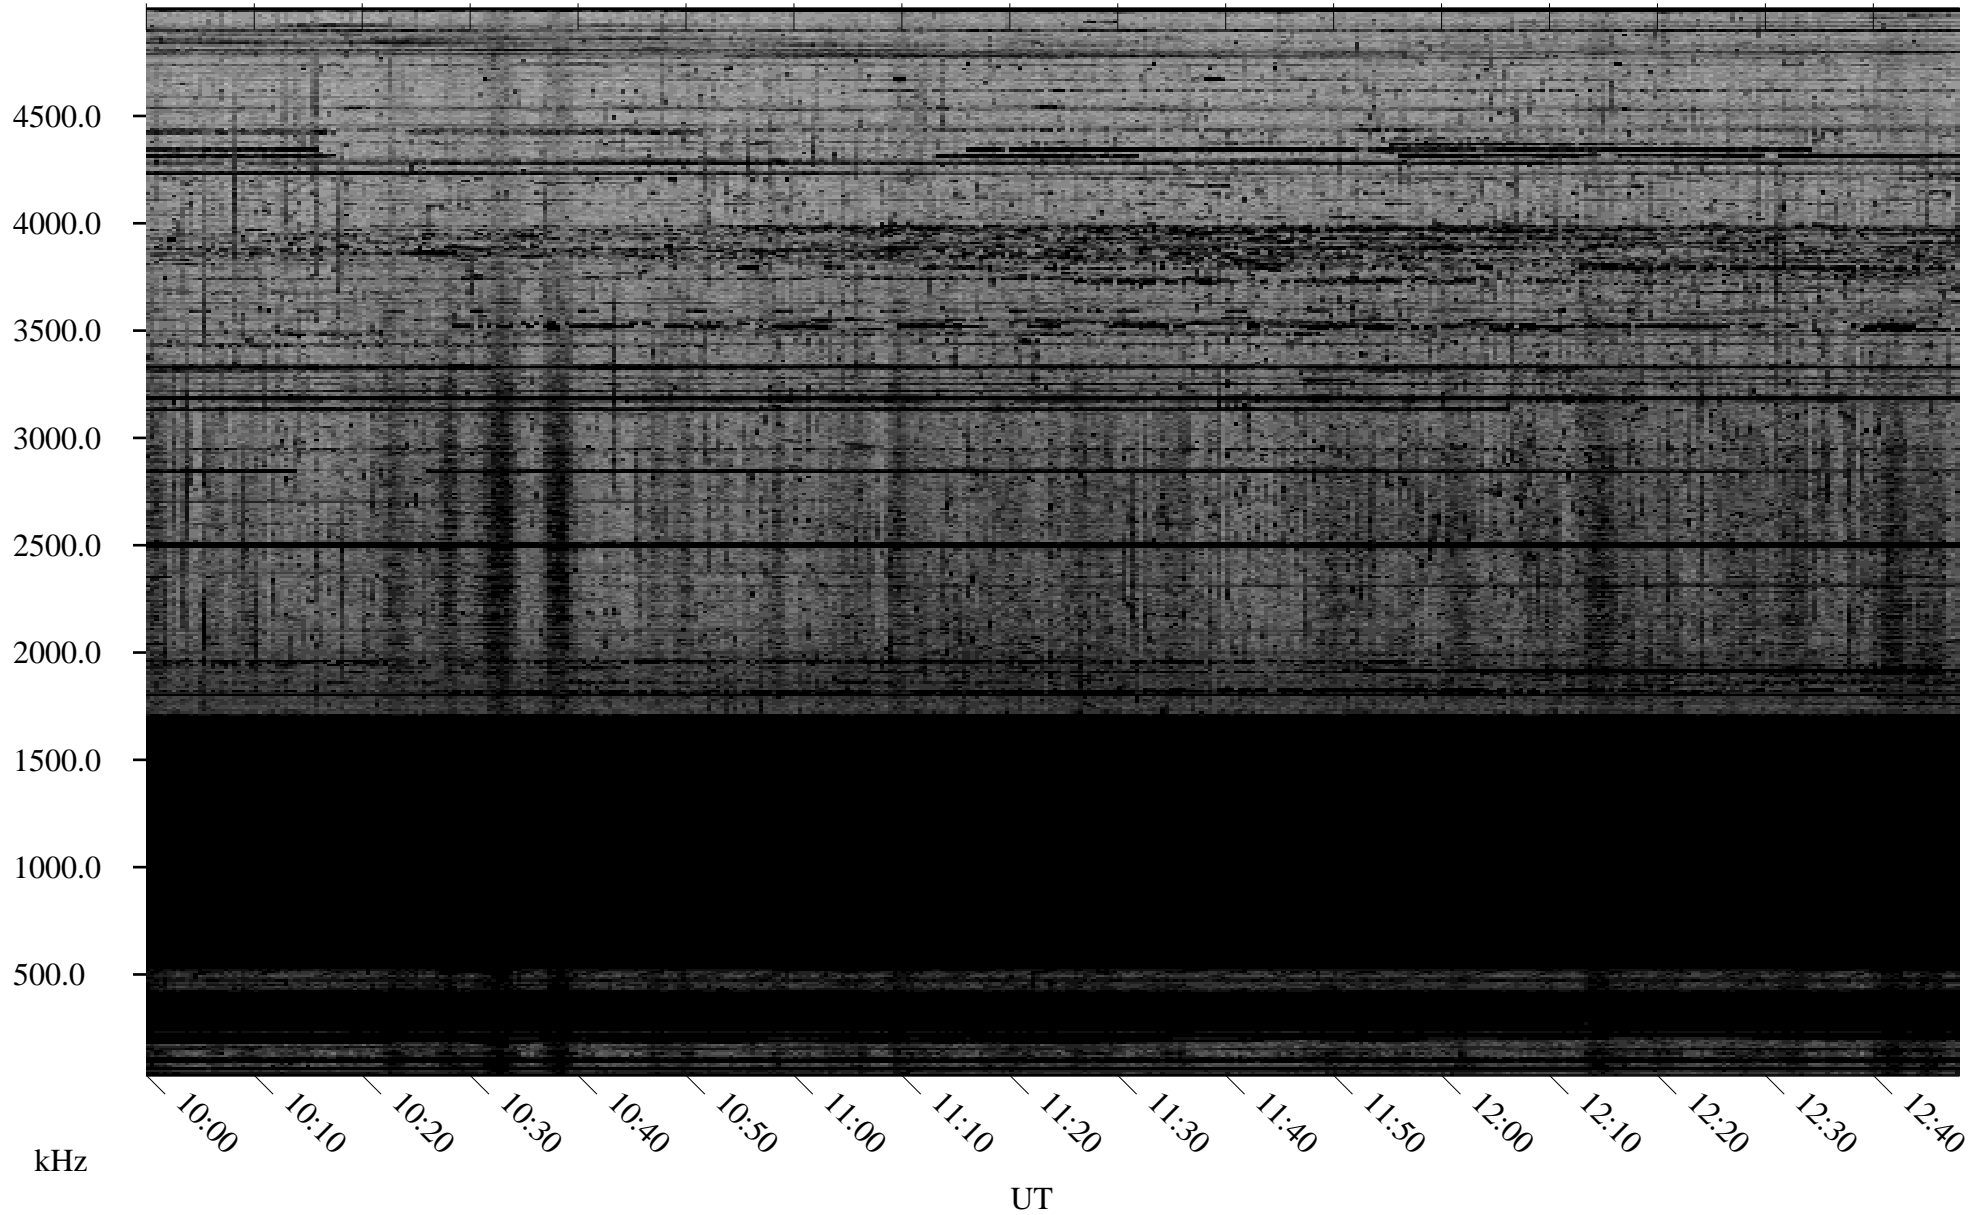

01/12/2009 Churchill, Manitoba

Linear Scale Black = 161 White = 15

ch09012l.r00SUm max_12

Page 1

01/12/2009 Churchill, Manitoba

Linear Scale Black = 161 White = 15

ch09012l.r00SUm max_12

Page 2

01/13/2009 Churchill, Manitoba

Linear Scale Black = 161 White = 15

ch09012l.r00SUm max_12

Page 3

01/13/2009 Churchill, Manitoba

Linear Scale Black = 161 White = 15

ch09012l.r00SUm max_12

Page 4

01/13/2009 Churchill, Manitoba

Linear Scale Black = 161 White = 15

ch09012l.r00SUm max_12

Page 5

01/13/2009 Churchill, Manitoba

Linear Scale Black = 161 White = 15

ch09012l.r00SUm max_12

Page 6

01/13/2009 Churchill, Manitoba

Linear Scale Black = 161 White = 15

ch09012l.r00SUm max_12

Page 7

01/13/2009 Churchill, Manitoba

Linear Scale Black = 161 White = 15

ch09012l.r00SUm max_12