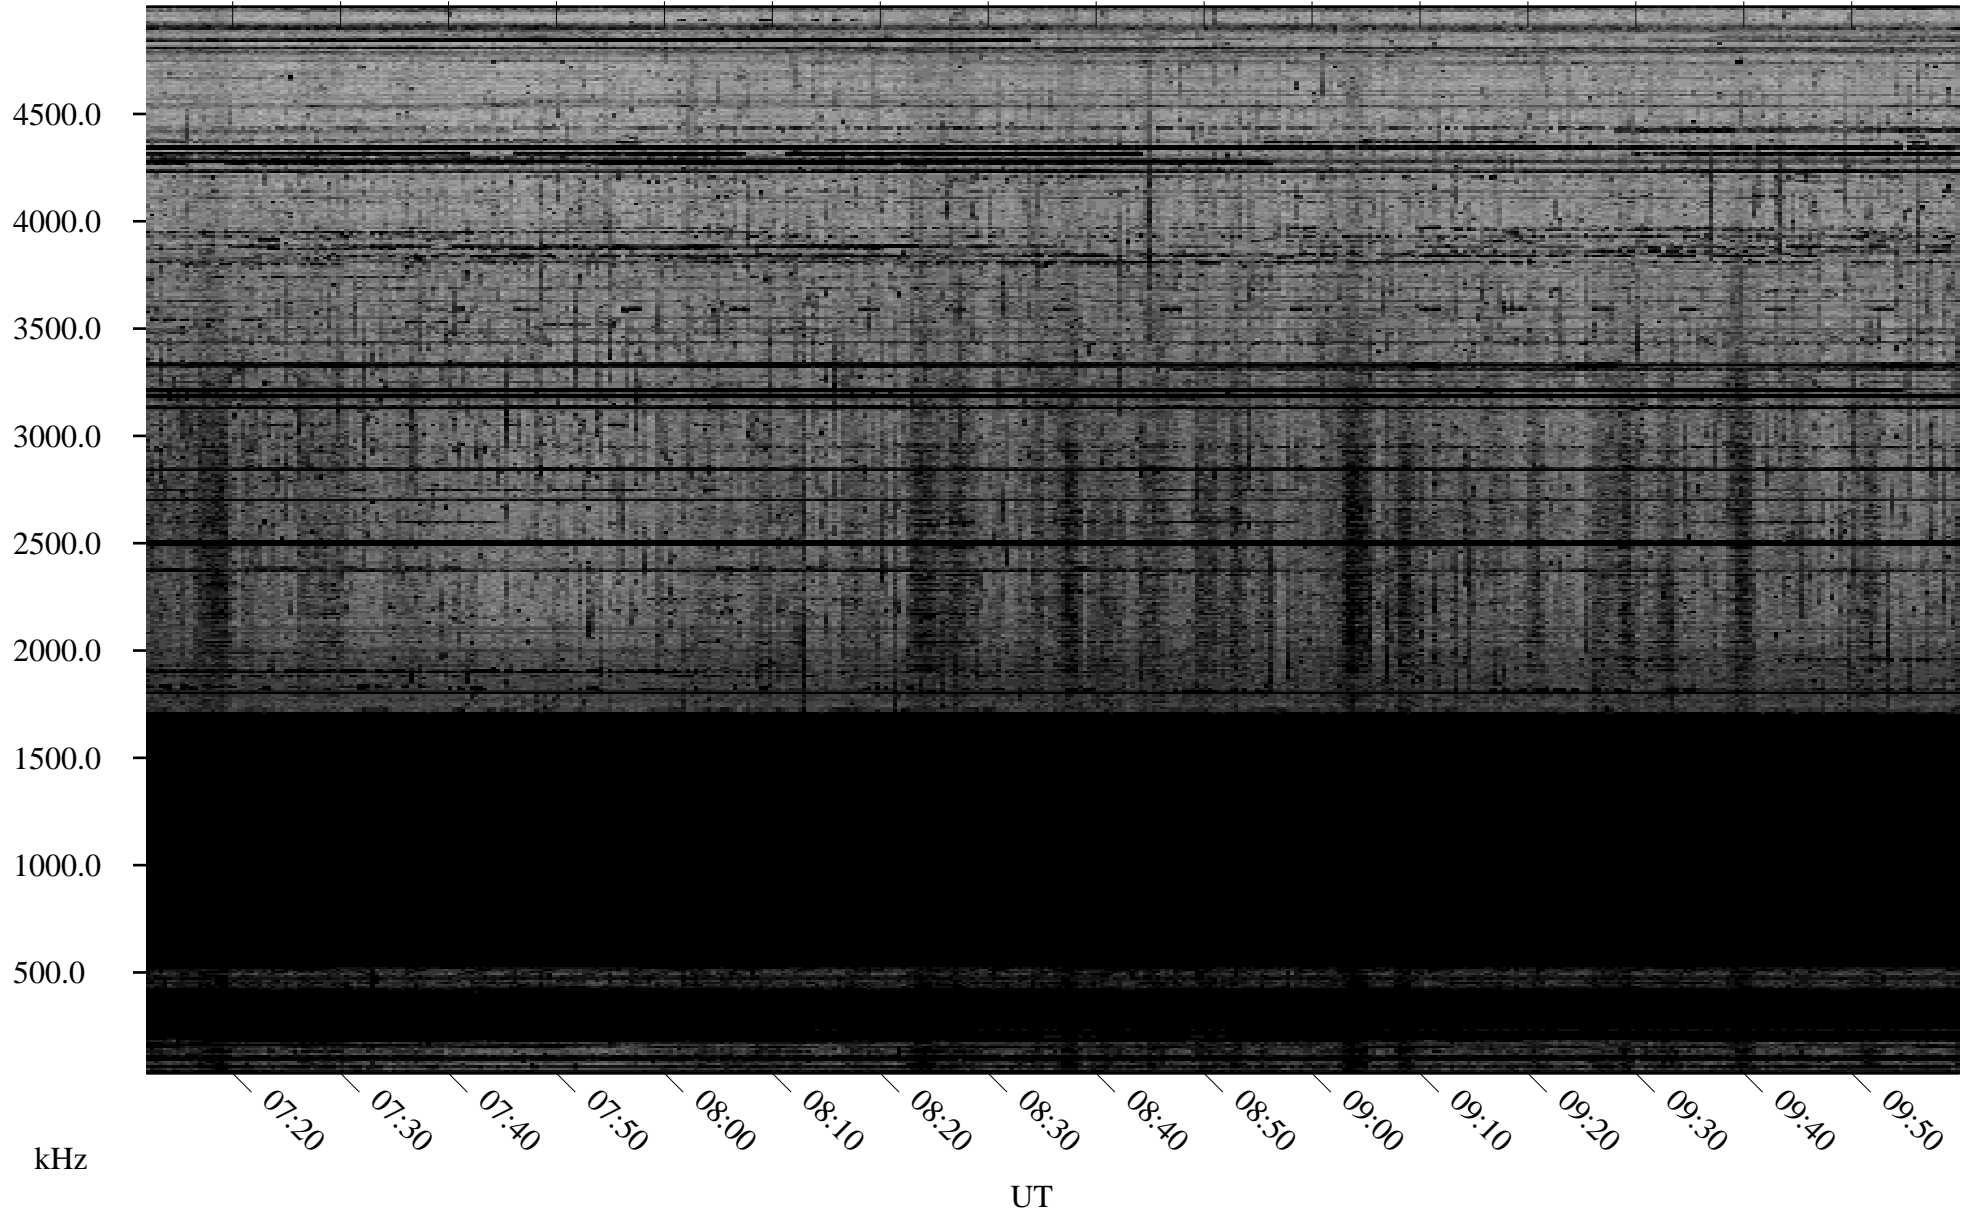

01/12/2009 Churchill, Manitoba

Linear Scale Black = 161 White = 15

ch09012l.r00SUm max_12

Page 1

01/12/2009 Churchill, Manitoba

Linear Scale Black = 161 White = 15

ch09012l.r00SUm max_12

Page 2

01/13/2009 Churchill, Manitoba

Linear Scale Black = 161 White = 15

ch09012l.r00SUm max_12

Page 3

01/13/2009 Churchill, Manitoba

Linear Scale Black = 161 White = 15

ch09012l.r00SUm max_12

Page 4

01/13/2009 Churchill, Manitoba

Linear Scale Black = 161 White = 15

ch09012l.r00SUm max_12

Page 5

01/13/2009 Churchill, Manitoba

Linear Scale Black = 161 White = 15

ch09012l.r00SUm max_12

Page 6

01/13/2009 Churchill, Manitoba

Linear Scale Black = 161 White = 15

ch09012l.r00SUm max_12

Page 7

01/13/2009 Churchill, Manitoba

Linear Scale Black = 161 White = 15

ch09012l.r00SUm max_12