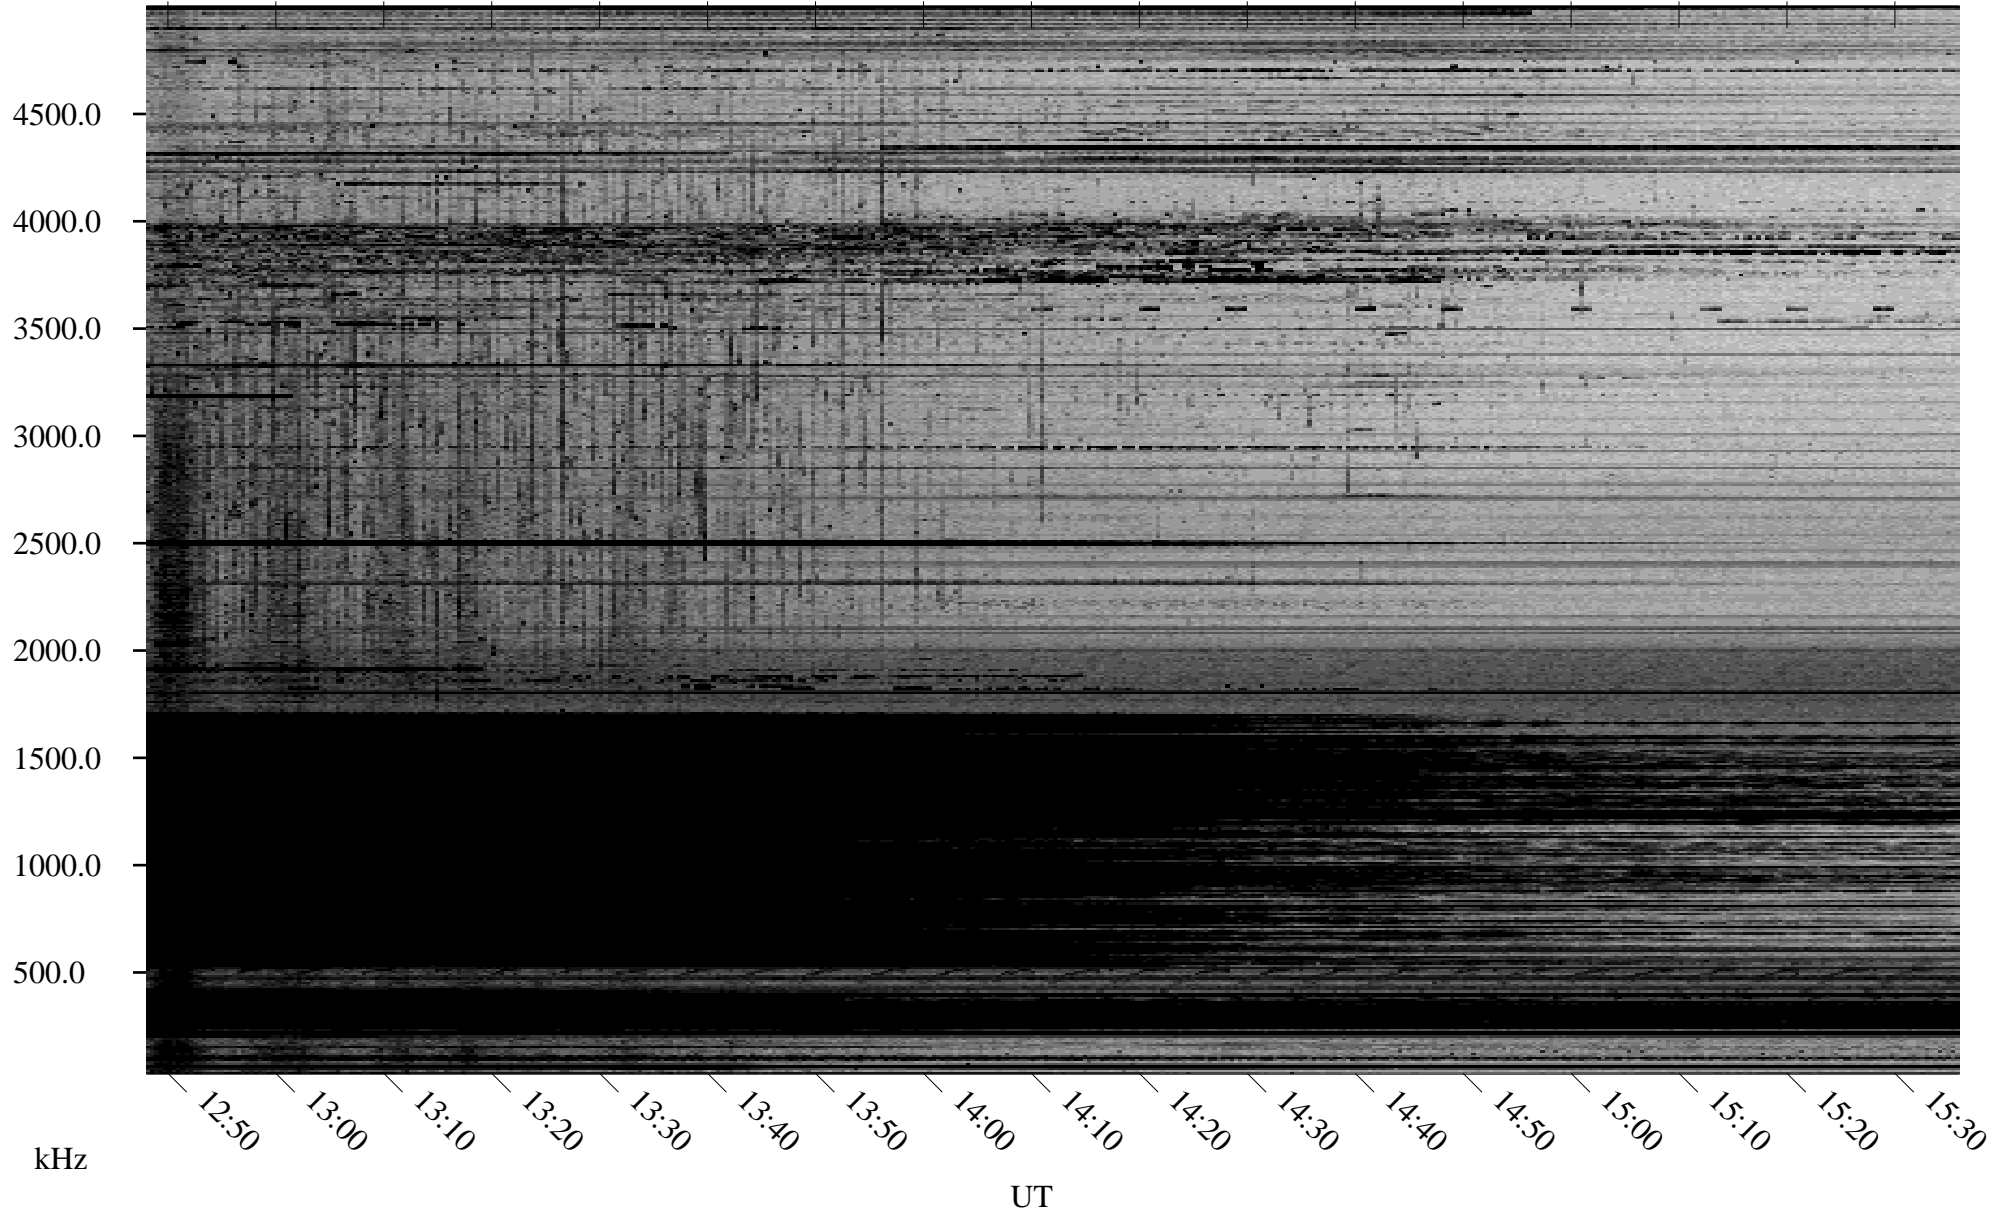

01/12/2009 Churchill, Manitoba

Linear Scale Black = 161 White = 15

ch09012l.r00SUm max_12

Page 1

01/12/2009 Churchill, Manitoba

Linear Scale Black = 161 White = 15

ch09012l.r00SUm max_12

Page 2

01/13/2009 Churchill, Manitoba

Linear Scale Black = 161 White = 15

ch09012l.r00SUm max_12

Page 3

01/13/2009 Churchill, Manitoba

Linear Scale Black = 161 White = 15

ch09012l.r00SUm max_12

Page 4

01/13/2009 Churchill, Manitoba

Linear Scale Black = 161 White = 15

ch09012l.r00SUm max_12

Page 5

01/13/2009 Churchill, Manitoba

Linear Scale Black = 161 White = 15

ch09012l.r00SUm max_12

Page 6

01/13/2009 Churchill, Manitoba

Linear Scale Black = 161 White = 15

ch09012l.r00SUm max_12

Page 7

01/13/2009 Churchill, Manitoba

Linear Scale Black = 161 White = 15

ch09012l.r00SUm max_12