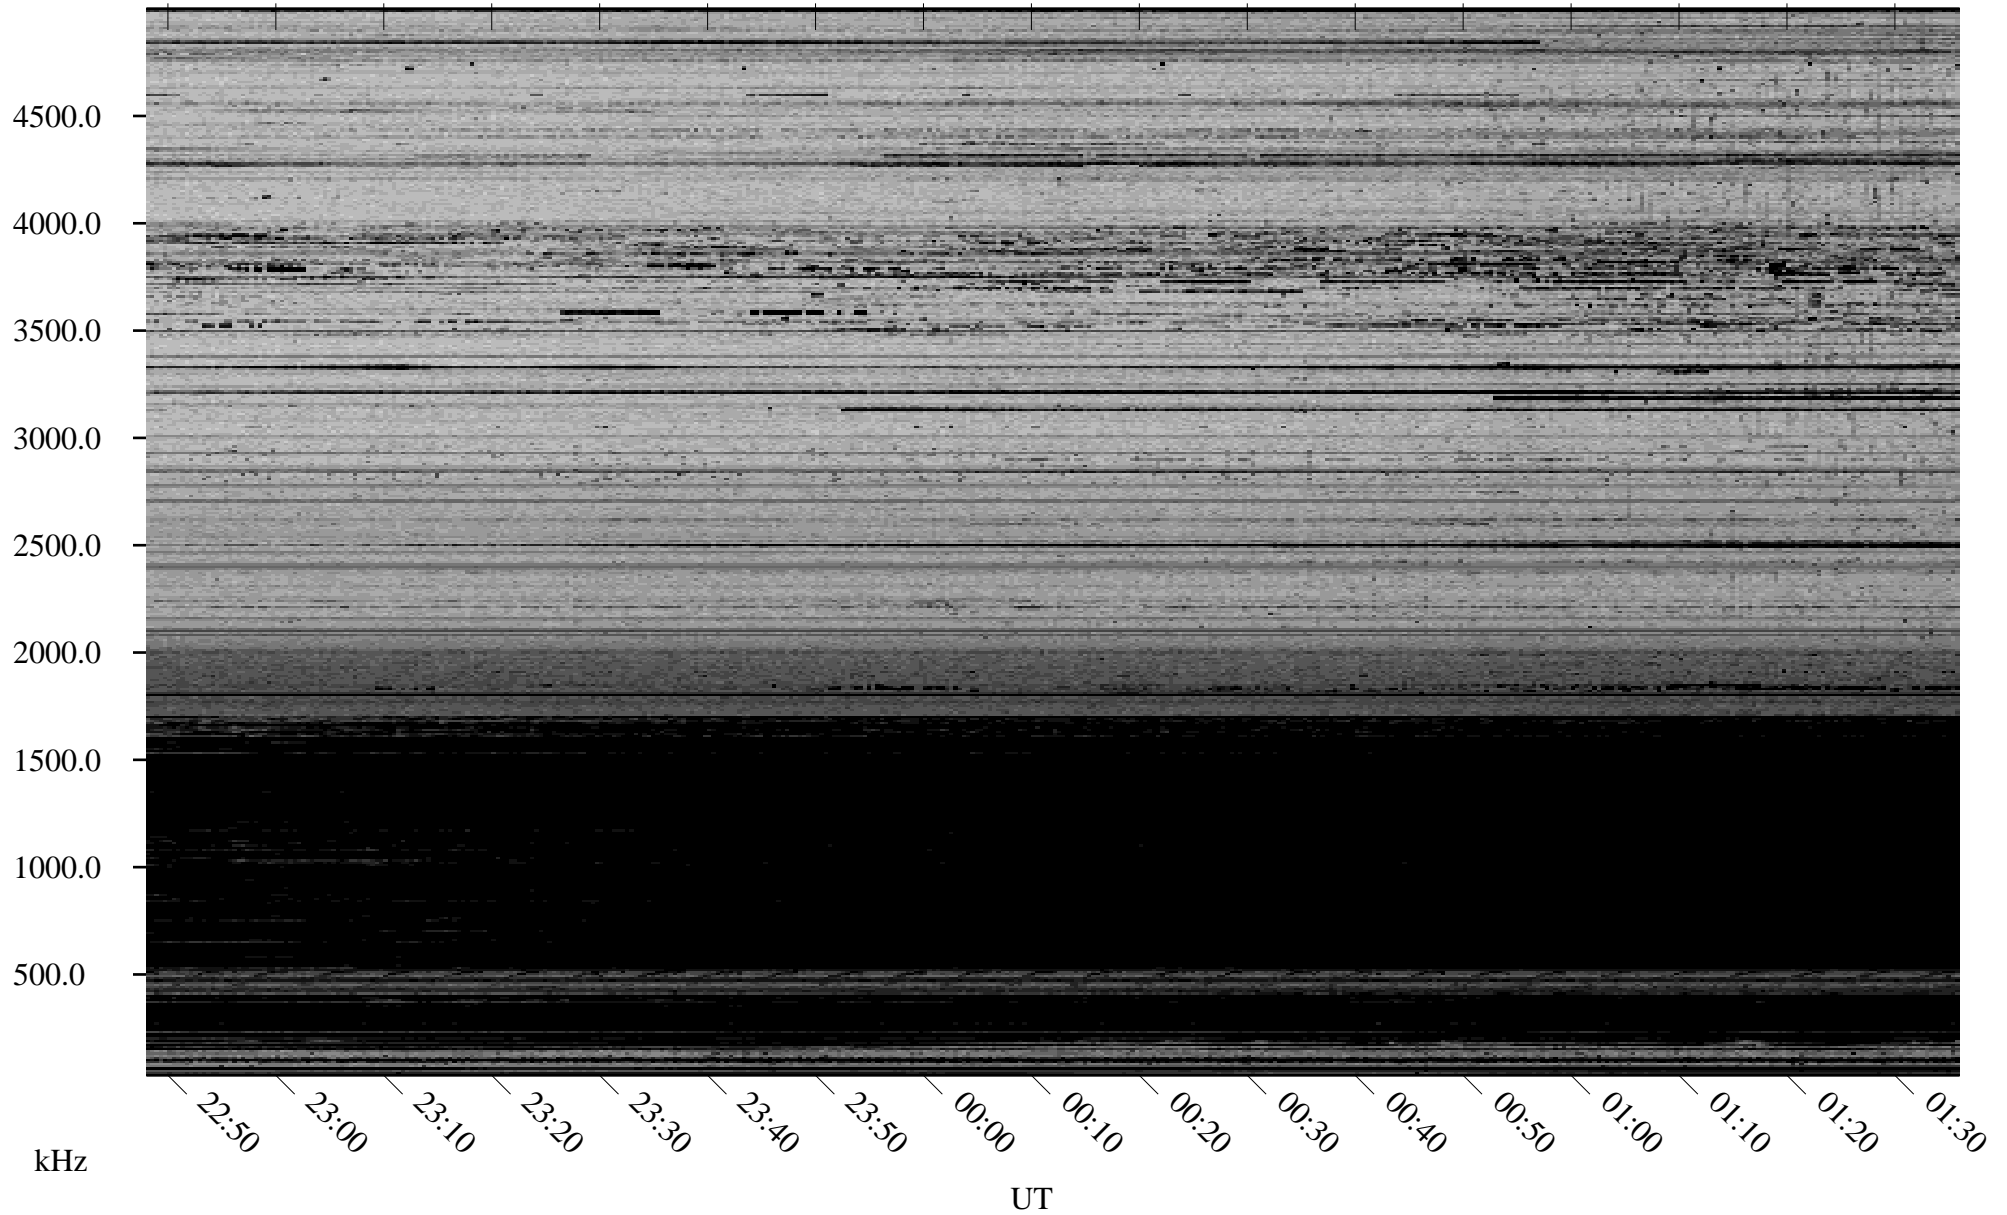

01/12/2009 Churchill, Manitoba

Linear Scale Black = 161 White = 15

ch09012l.r00SUm max_12

Page 1

01/12/2009 Churchill, Manitoba

Linear Scale Black = 161 White = 15

ch09012l.r00SUm max_12

Page 2

01/13/2009 Churchill, Manitoba

Linear Scale Black = 161 White = 15

ch09012l.r00SUm max_12

Page 3

01/13/2009 Churchill, Manitoba

Linear Scale Black = 161 White = 15

ch09012l.r00SUm max_12

Page 4

01/13/2009 Churchill, Manitoba

Linear Scale Black = 161 White = 15

ch09012l.r00SUm max_12

Page 5

01/13/2009 Churchill, Manitoba

Linear Scale Black = 161 White = 15

ch09012l.r00SUm max_12

Page 6

01/13/2009 Churchill, Manitoba

Linear Scale Black = 161 White = 15

ch09012l.r00SUm max_12

Page 7

01/13/2009 Churchill, Manitoba

Linear Scale Black = 161 White = 15

ch09012l.r00SUm max_12