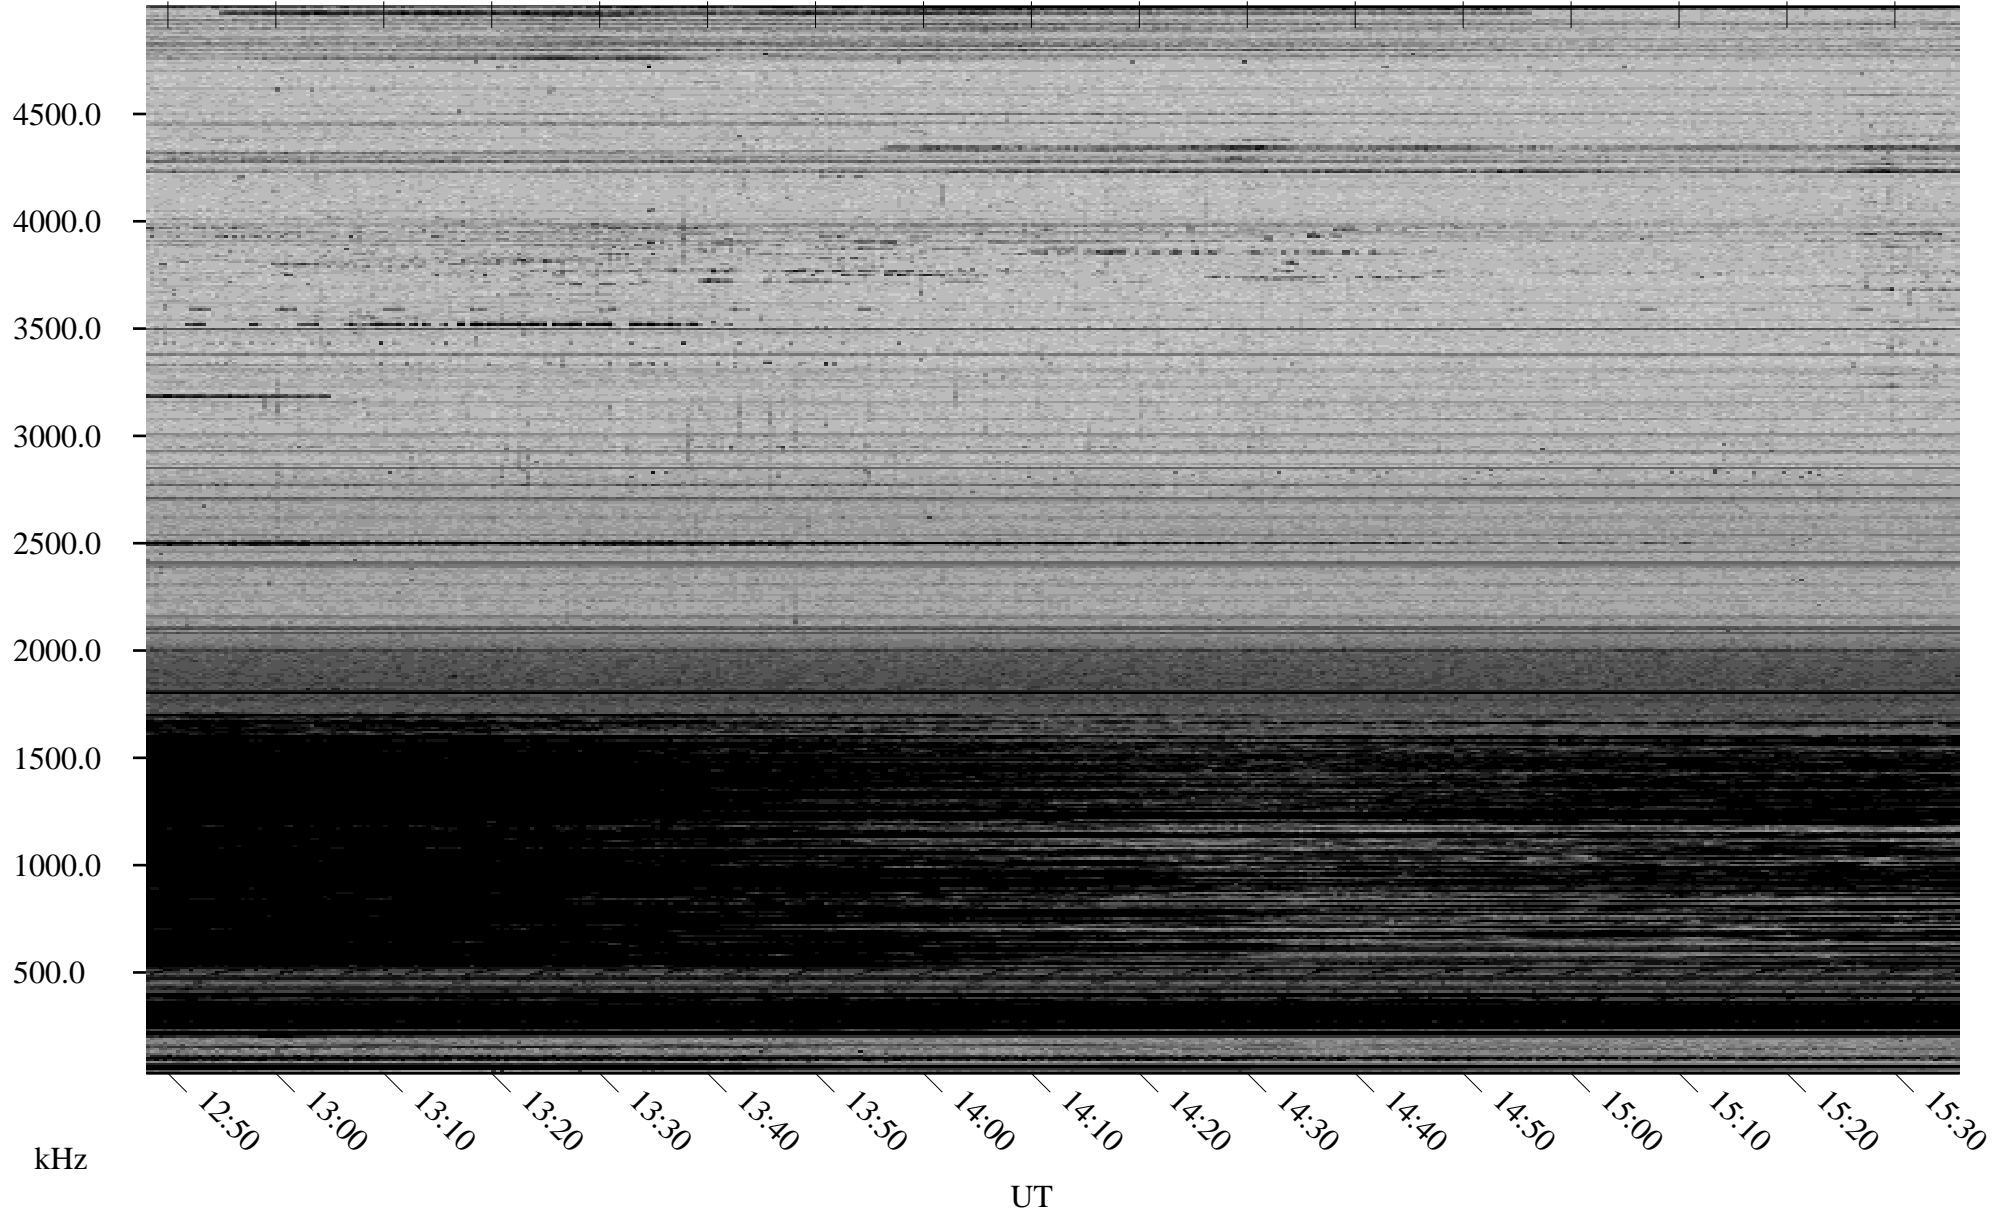

01/13/2009 Churchill, Manitoba

Linear Scale Black = 161 White = 15

ch09013l.r00SUm max_12

Page 1

01/13/2009 Churchill, Manitoba

Linear Scale Black = 161 White = 15

ch09013l.r00SUm max_12

Page 2

01/14/2009 Churchill, Manitoba

Linear Scale Black = 161 White = 15

ch09013l.r00SUm max_12

Page 3

01/14/2009 Churchill, Manitoba

Linear Scale Black = 161 White = 15

ch090131.r00SUm max_12

Page 4

01/14/2009 Churchill, Manitoba

Linear Scale Black = 161 White = 15

ch09013l.r00SUm max_12

Page 5

01/14/2009 Churchill, Manitoba

Linear Scale Black = 161 White = 15

ch09013l.r00SUm max_12

Page 6

01/14/2009 Churchill, Manitoba

Linear Scale Black = 161 White = 15

ch09013l.r00SUm max_12

Page 7

01/14/2009 Churchill, Manitoba

Linear Scale Black = 161 White = 15

ch09013l.r00SUm max_12

Page 8