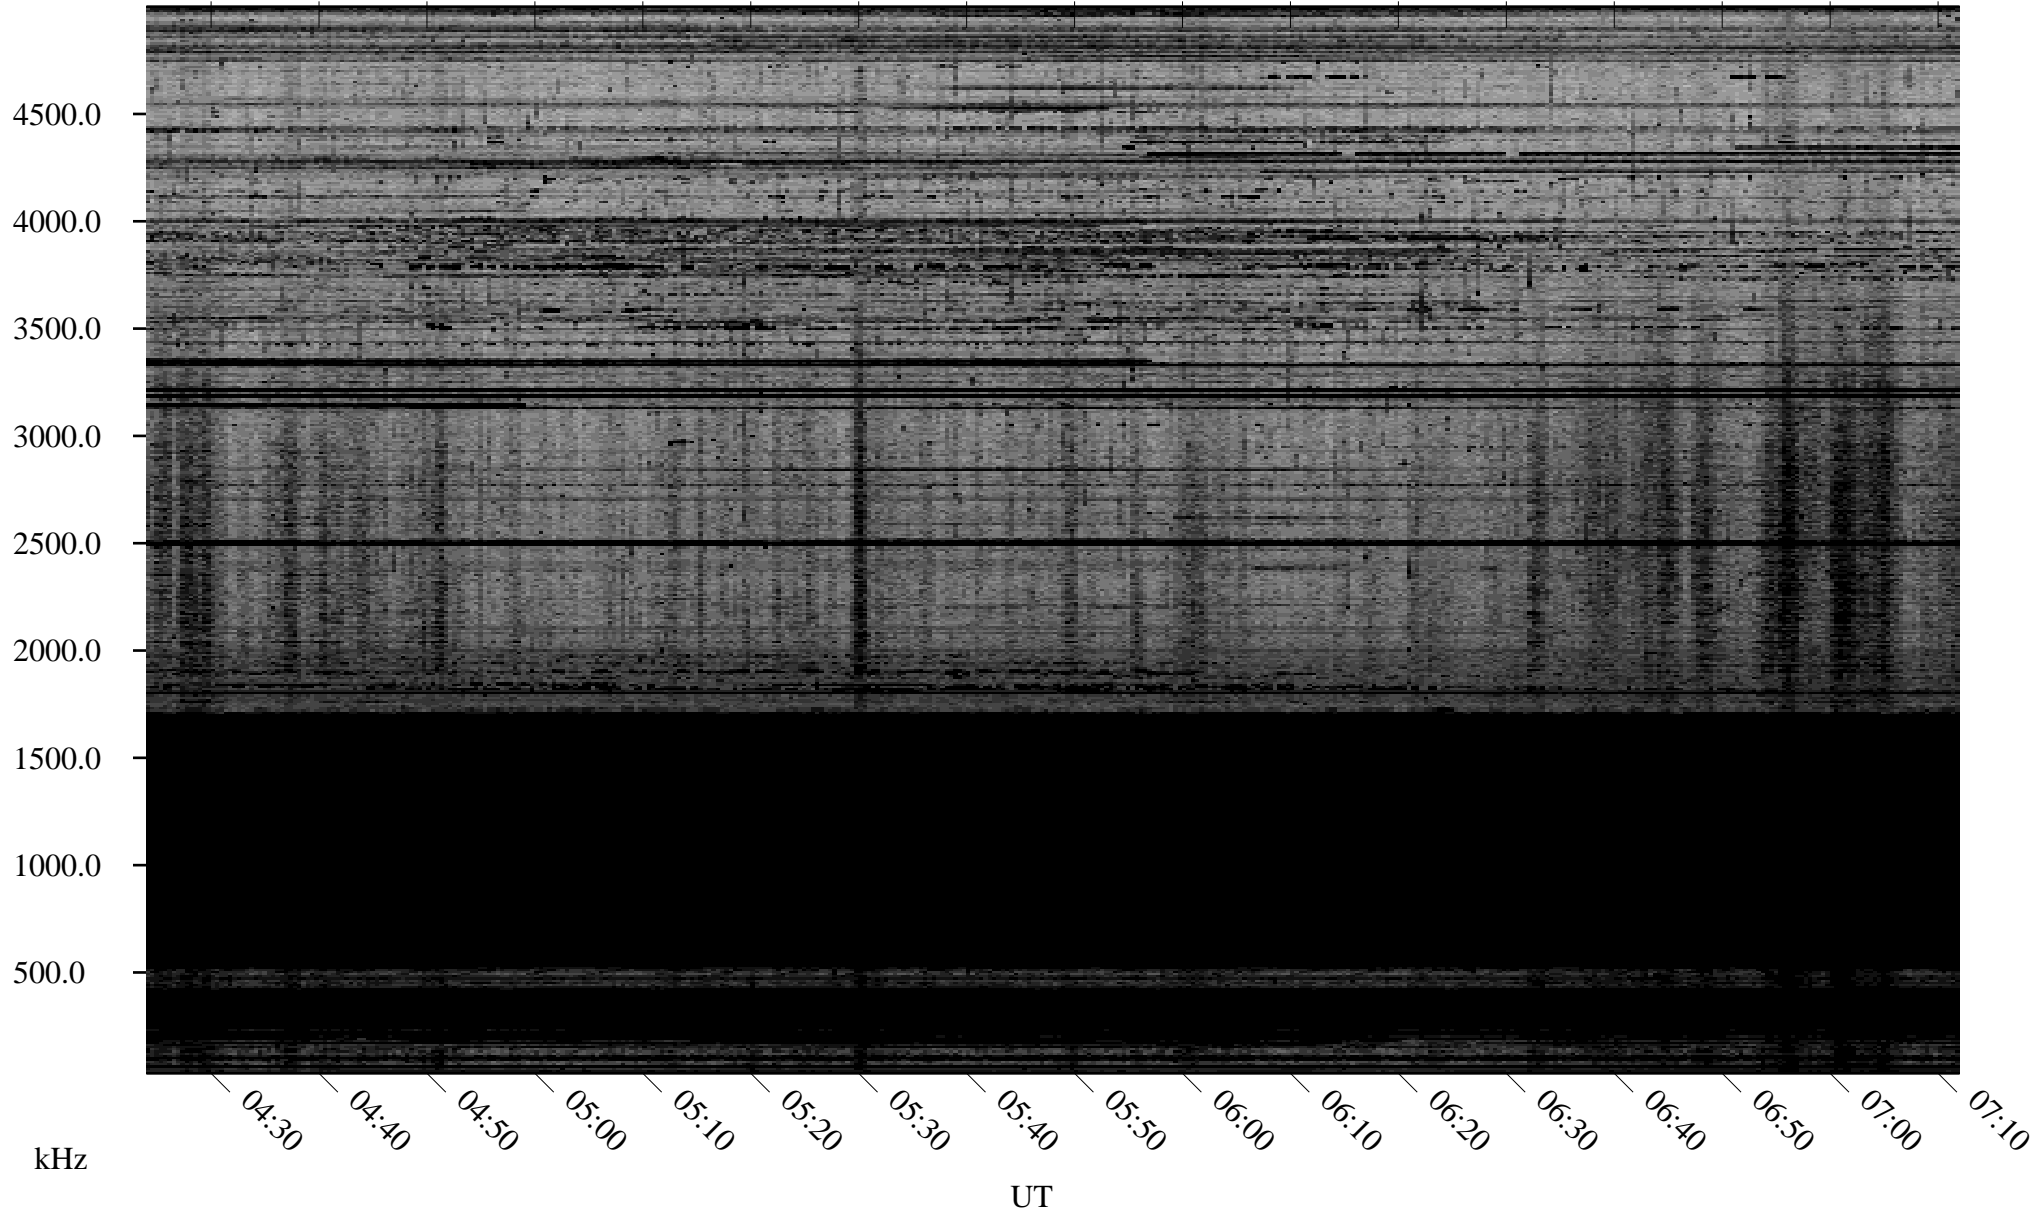

01/13/2009 Churchill, Manitoba

Linear Scale Black = 161 White = 15

ch09013l.r00SUm max_12

Page 1

01/13/2009 Churchill, Manitoba

Linear Scale Black = 161 White = 15

ch09013l.r00SUm max_12

Page 2

01/14/2009 Churchill, Manitoba

Linear Scale Black = 161 White = 15

ch09013l.r00SUm max_12

Page 3

01/14/2009 Churchill, Manitoba

Linear Scale Black = 161 White = 15

ch090131.r00SUm max_12

Page 4

01/14/2009 Churchill, Manitoba

Linear Scale Black = 161 White = 15

ch09013l.r00SUm max_12

Page 5

01/14/2009 Churchill, Manitoba

Linear Scale Black = 161 White = 15

ch09013l.r00SUm max_12

Page 6

01/14/2009 Churchill, Manitoba

Linear Scale Black = 161 White = 15

ch09013l.r00SUm max_12

Page 7

01/14/2009 Churchill, Manitoba

Linear Scale Black = 161 White = 15

ch09013l.r00SUm max_12

Page 8