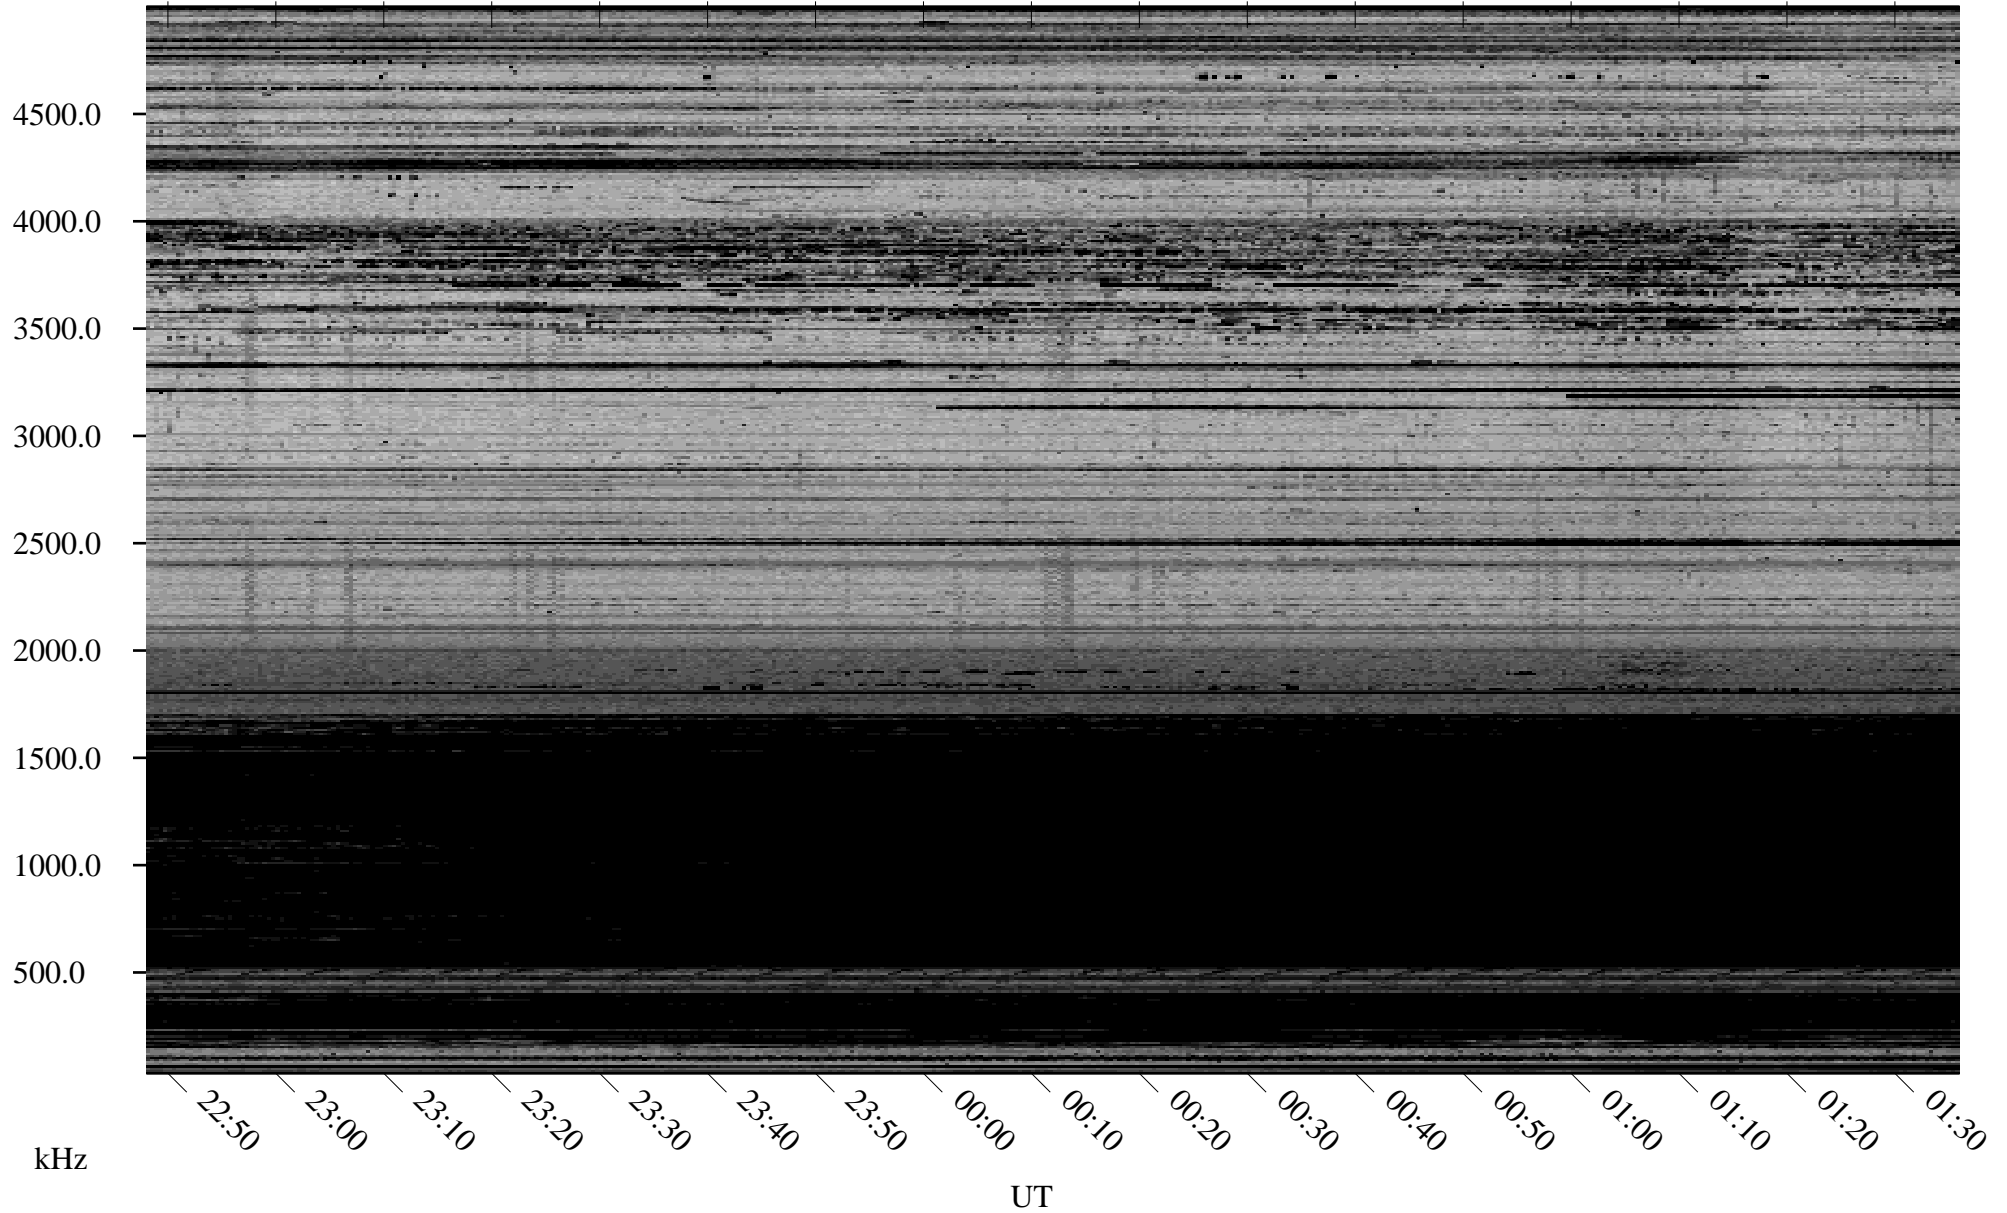

01/13/2009 Churchill, Manitoba

Linear Scale Black = 161 White = 15

ch09013l.r00SUm max_12

Page 1

01/13/2009 Churchill, Manitoba

Linear Scale Black = 161 White = 15

ch09013l.r00SUm max_12

Page 2

01/14/2009 Churchill, Manitoba

Linear Scale Black = 161 White = 15

ch09013l.r00SUm max_12

Page 3

01/14/2009 Churchill, Manitoba

Linear Scale Black = 161 White = 15

ch090131.r00SUm max_12

Page 4

01/14/2009 Churchill, Manitoba

Linear Scale Black = 161 White = 15

ch09013l.r00SUm max_12

Page 5

01/14/2009 Churchill, Manitoba

Linear Scale Black = 161 White = 15

ch09013l.r00SUm max_12

Page 6

01/14/2009 Churchill, Manitoba

Linear Scale Black = 161 White = 15

ch09013l.r00SUm max_12

Page 7

01/14/2009 Churchill, Manitoba

Linear Scale Black = 161 White = 15

ch09013l.r00SUm max_12

Page 8