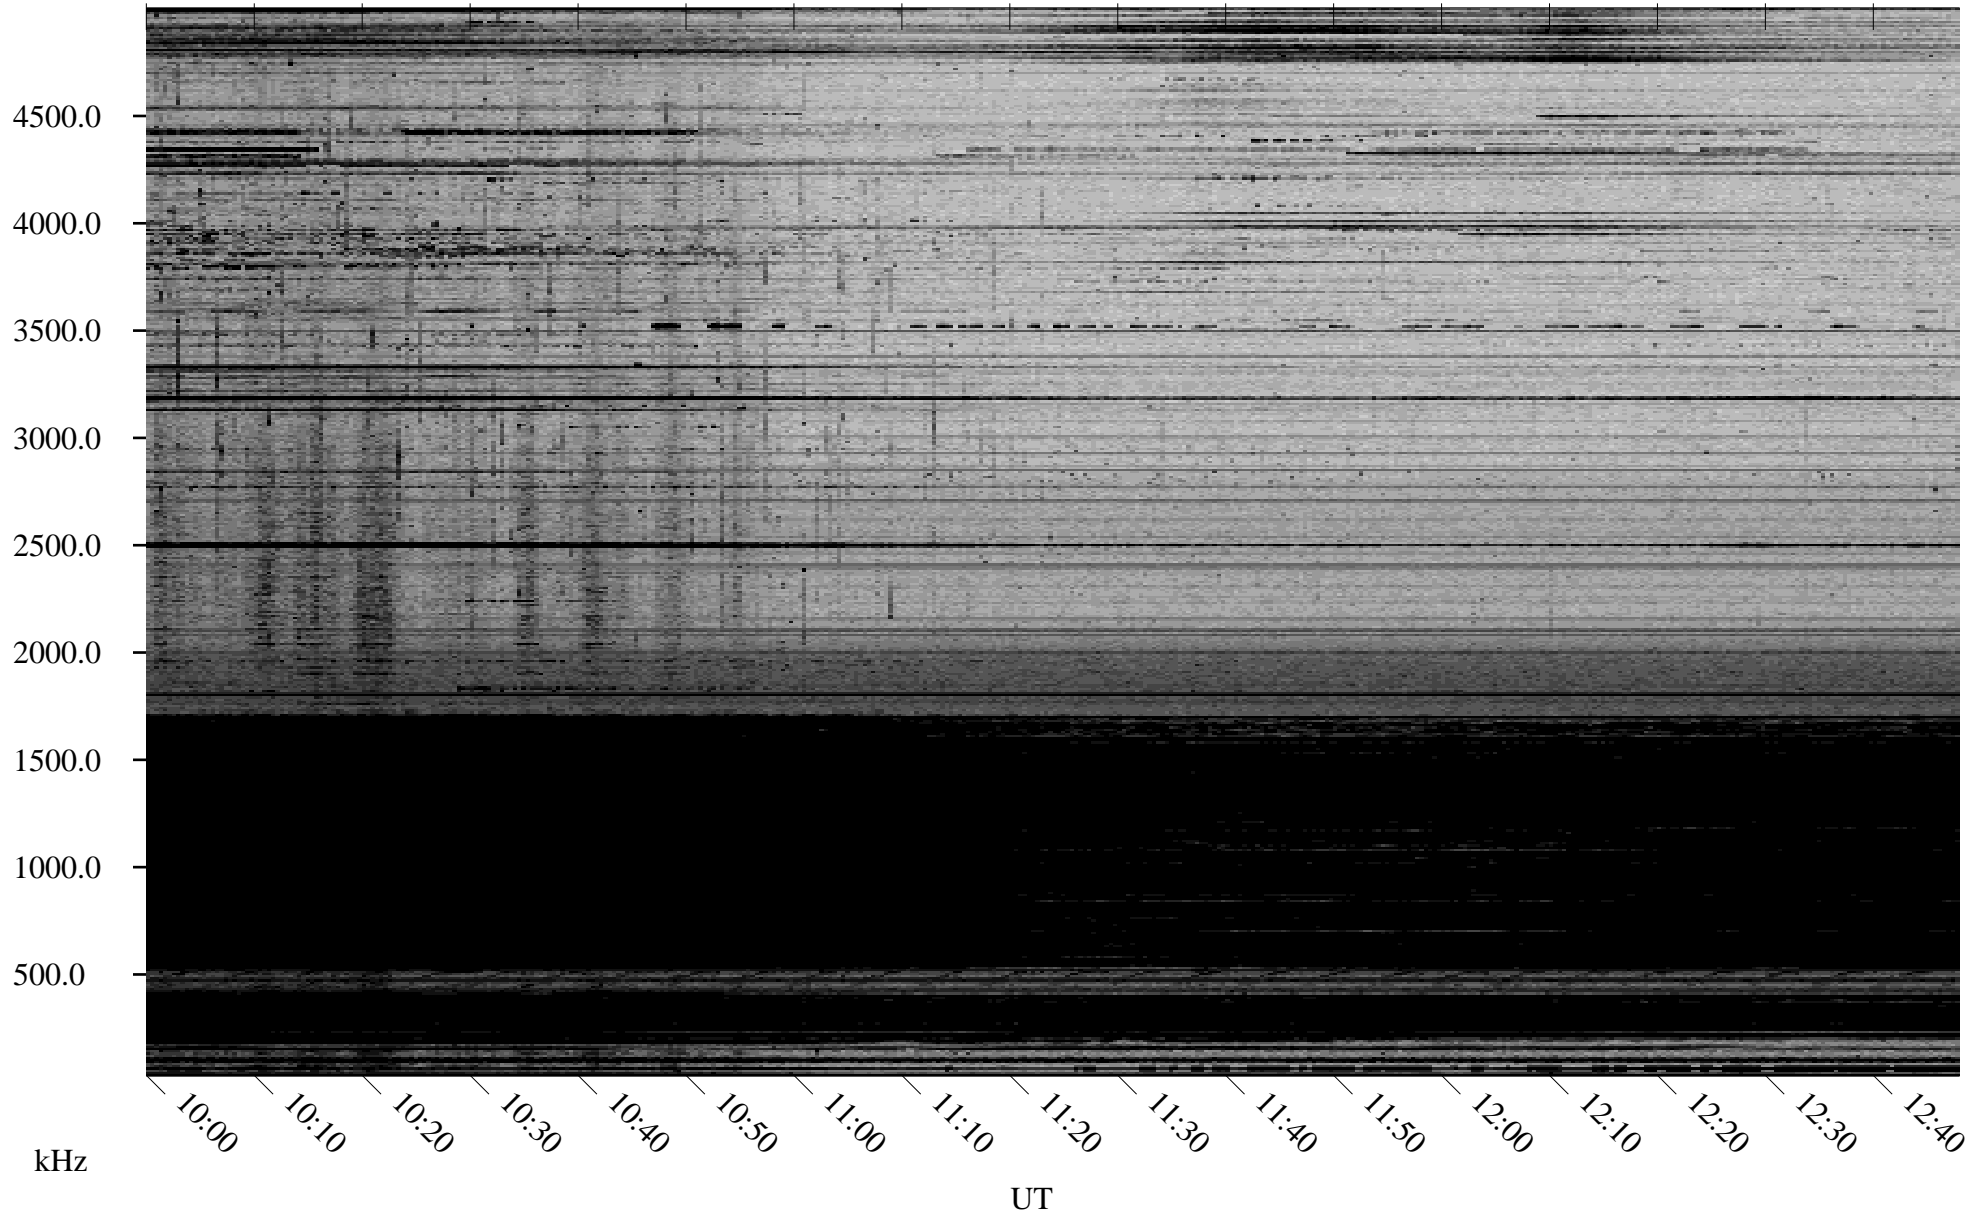

01/13/2009 Churchill, Manitoba

Linear Scale Black = 161 White = 15

ch09013l.r00SUm max_12

Page 1

01/13/2009 Churchill, Manitoba

Linear Scale Black = 161 White = 15

ch09013l.r00SUm max_12

Page 2

01/14/2009 Churchill, Manitoba

Linear Scale Black = 161 White = 15

ch09013l.r00SUm max_12

Page 3

01/14/2009 Churchill, Manitoba

Linear Scale Black = 161 White = 15

ch090131.r00SUm max_12

Page 4

01/14/2009 Churchill, Manitoba

Linear Scale Black = 161 White = 15

ch09013l.r00SUm max_12

Page 5

01/14/2009 Churchill, Manitoba

Linear Scale Black = 161 White = 15

ch09013l.r00SUm max_12

Page 6

01/14/2009 Churchill, Manitoba

Linear Scale Black = 161 White = 15

ch09013l.r00SUm max_12

Page 7

01/14/2009 Churchill, Manitoba

Linear Scale Black = 161 White = 15

ch09013l.r00SUm max_12

Page 8