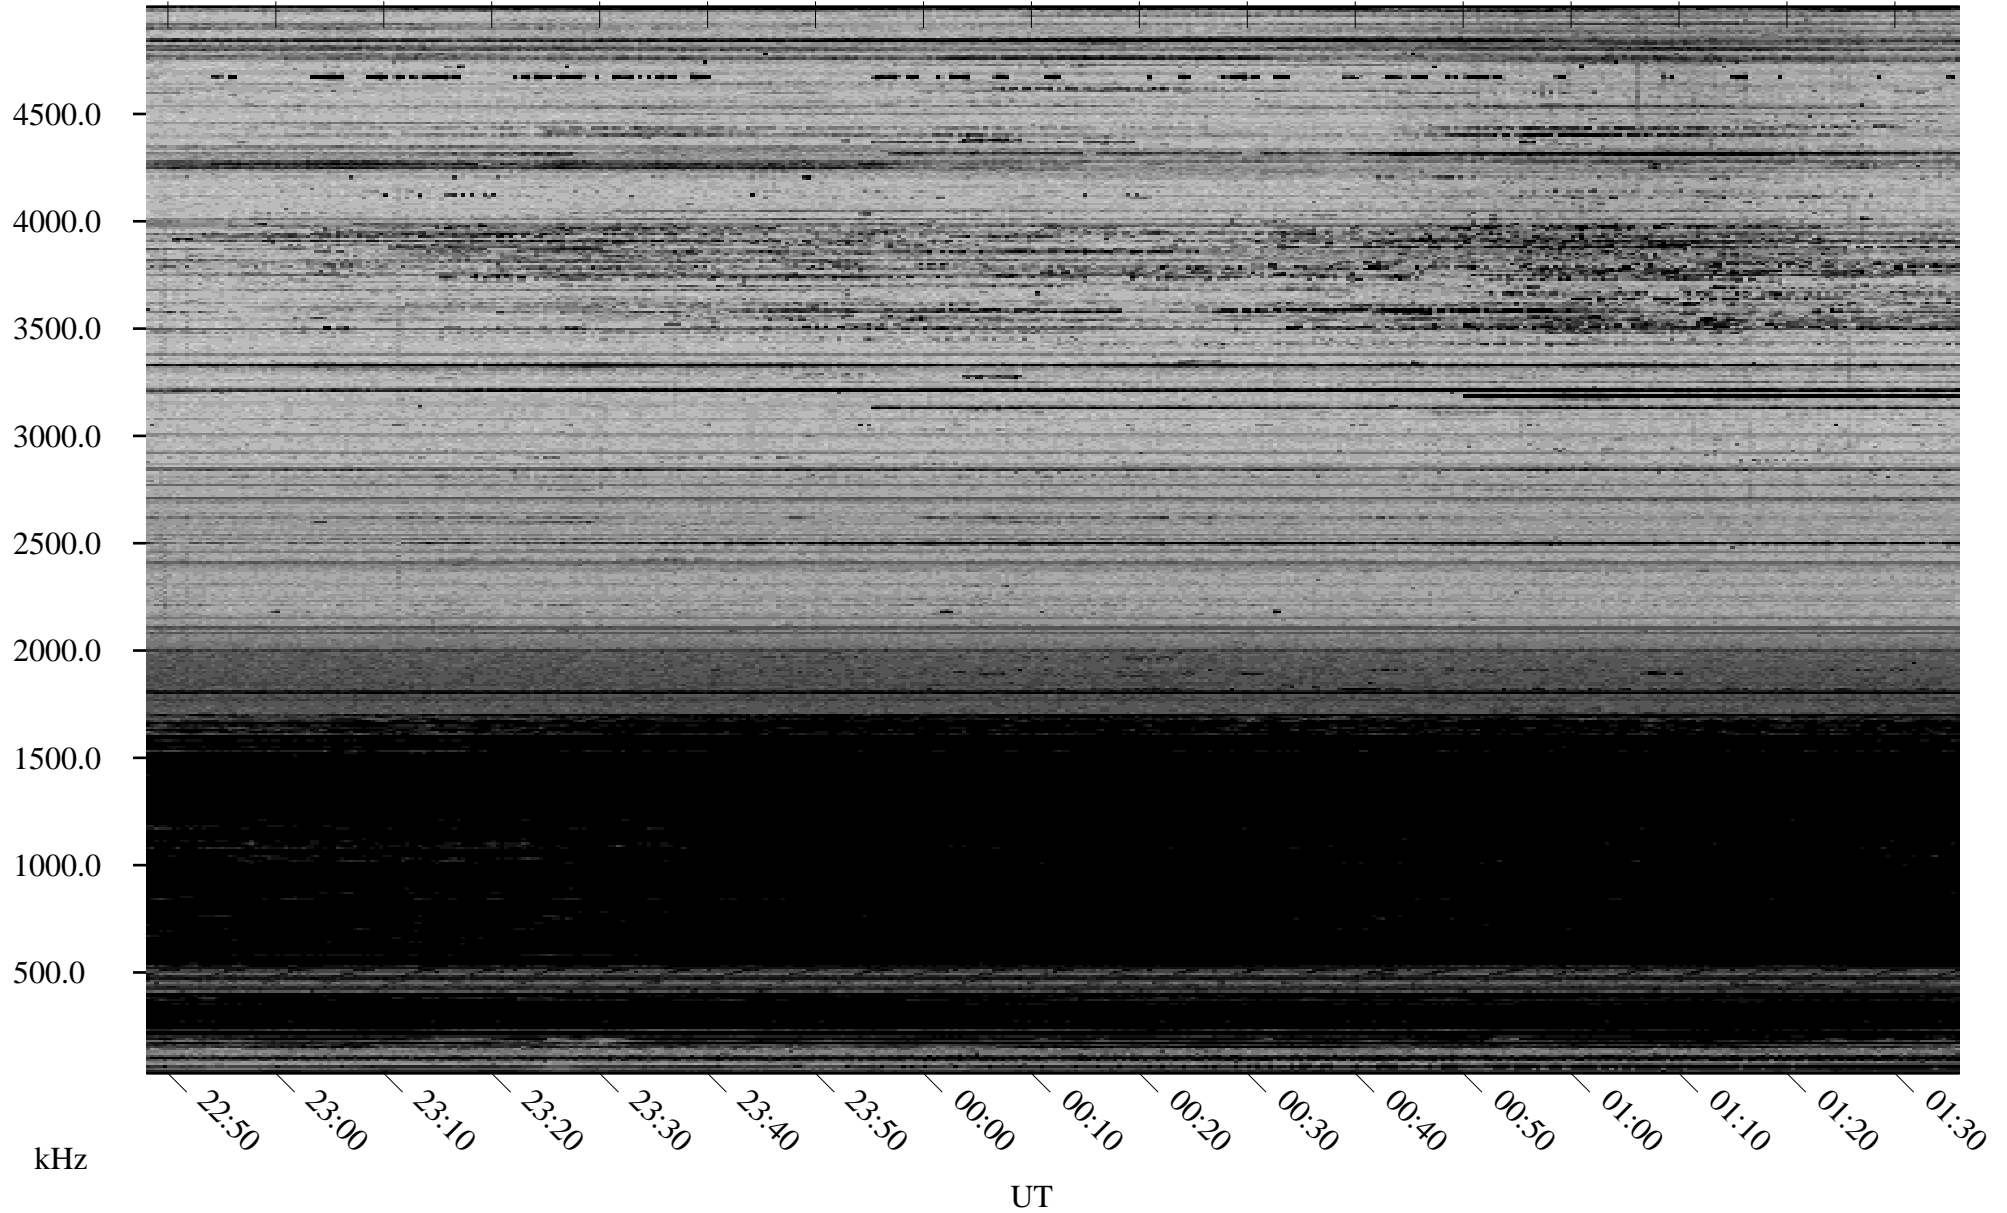

01/14/2009 Churchill, Manitoba

Linear Scale Black = 161 White = 15

ch09014l.r00SUm max_12

Page 1

01/14/2009 Churchill, Manitoba

Linear Scale Black = 161 White = 15

ch09014l.r00SUm max_12

Page 2

01/15/2009 Churchill, Manitoba

Linear Scale Black = 161 White = 15

ch09014l.r00SUm max_12

Page 3

01/15/2009 Churchill, Manitoba

Linear Scale Black = 161 White = 15

ch09014l.r00SUm max_12

Page 4

01/15/2009 Churchill, Manitoba

Linear Scale Black = 161 White = 15

ch09014l.r00SUm max_12

Page 5

01/15/2009 Churchill, Manitoba

Linear Scale Black = 161 White = 15

ch09014l.r00SUm max_12

Page 6

01/15/2009 Churchill, Manitoba

Linear Scale Black = 161 White = 15

ch09014l.r00SUm max_12

Page 7

01/15/2009 Churchill, Manitoba

Linear Scale Black = 161 White = 15

ch09014l.r00SUm max_12

Page 8