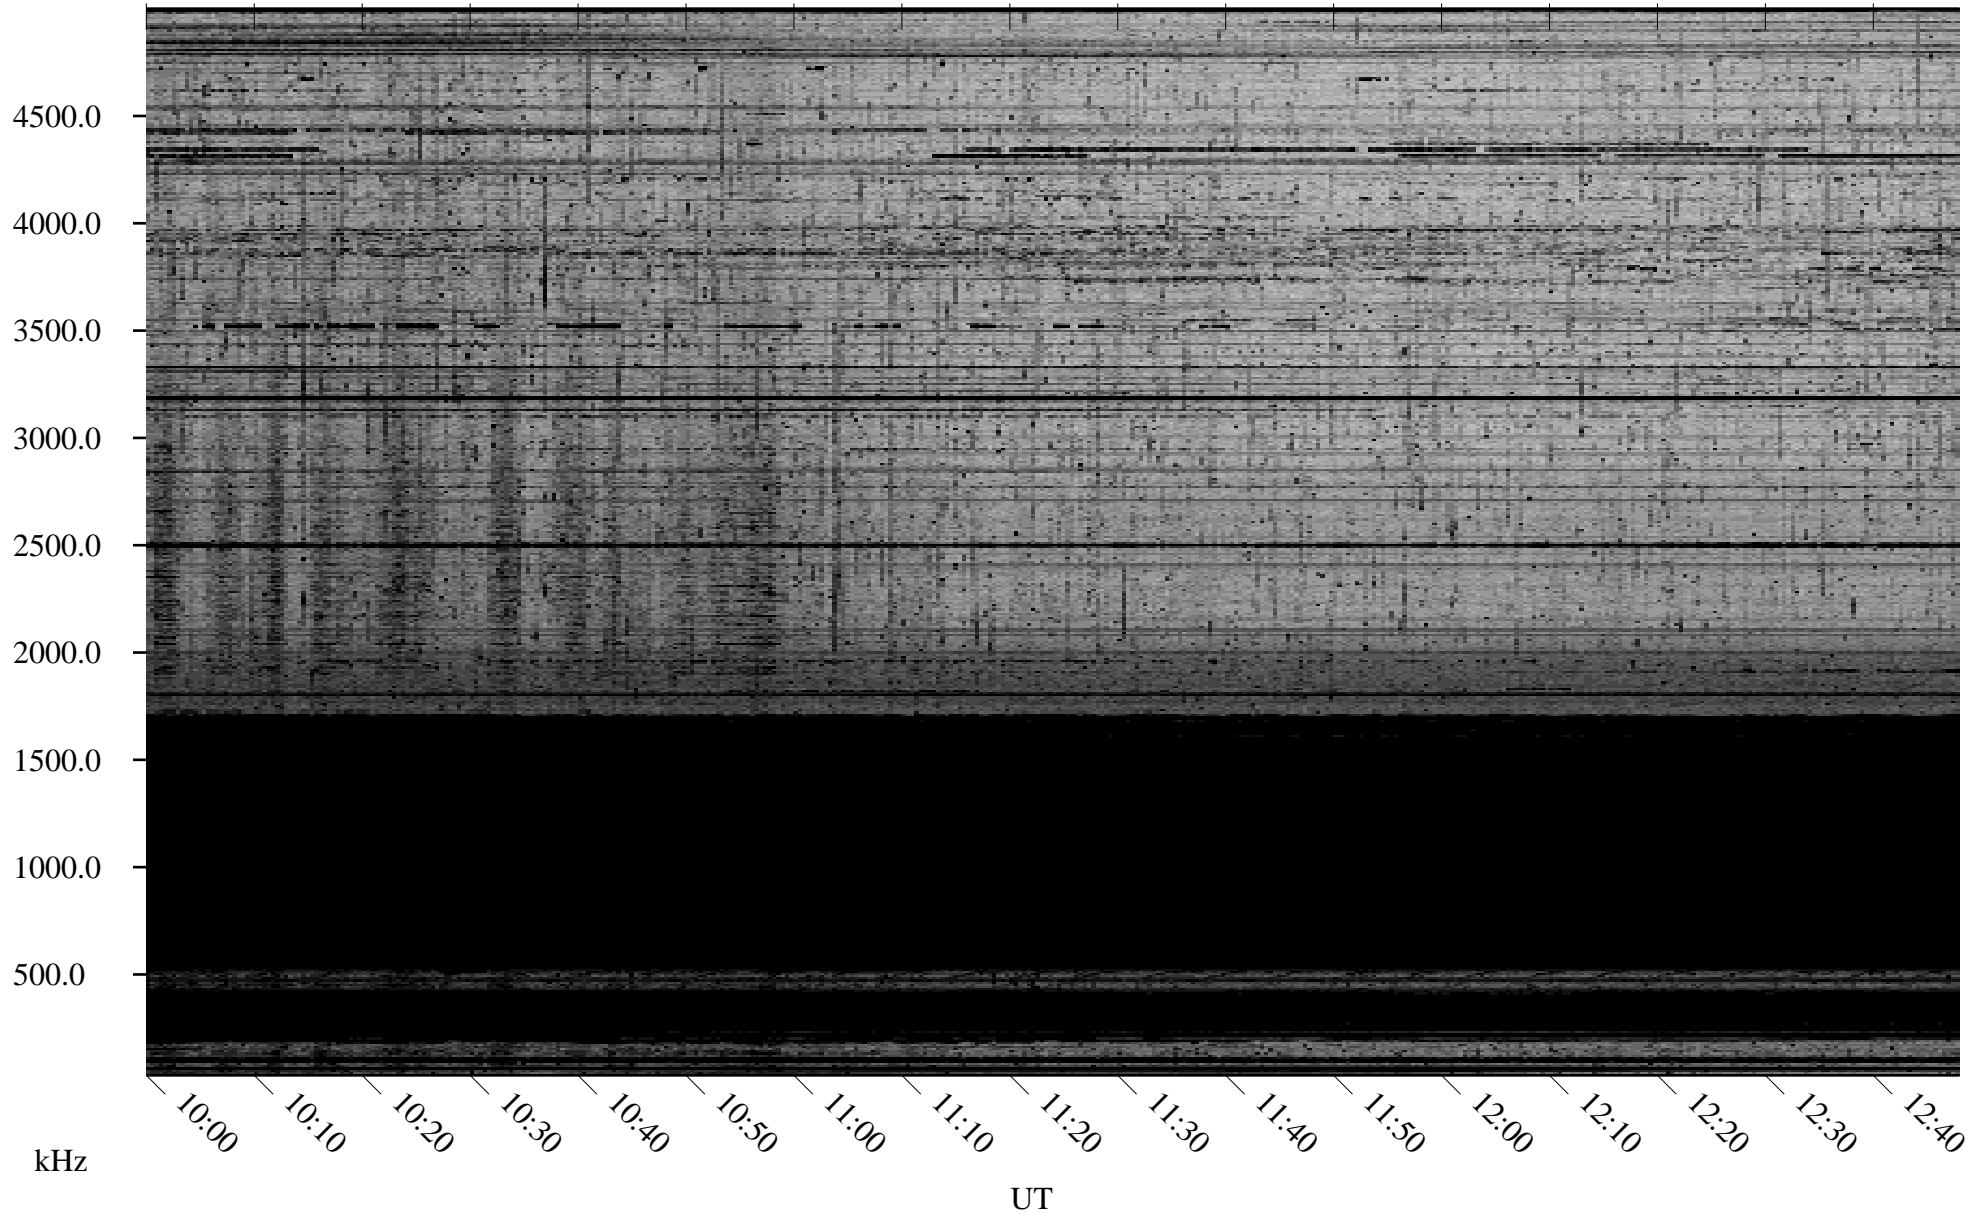

01/15/2009 Churchill, Manitoba

Linear Scale Black = 161 White = 15

ch09014l.r00SUm max_12

Page 3

01/15/2009 Churchill, Manitoba

Linear Scale Black = 161 White = 15

ch09014l.r00SUm max_12

Page 4

01/15/2009 Churchill, Manitoba

Linear Scale Black = 161 White = 15

ch09014l.r00SUm max_12

Page 5

01/15/2009 Churchill, Manitoba

Linear Scale Black = 161 White = 15

ch09014l.r00SUm max_12

Page 6

01/15/2009 Churchill, Manitoba

Linear Scale Black = 161 White = 15

ch09014l.r00SUm max_12

Page 7

01/15/2009 Churchill, Manitoba

Linear Scale Black = 161 White = 15

ch09014l.r00SUm max_12

Page 8