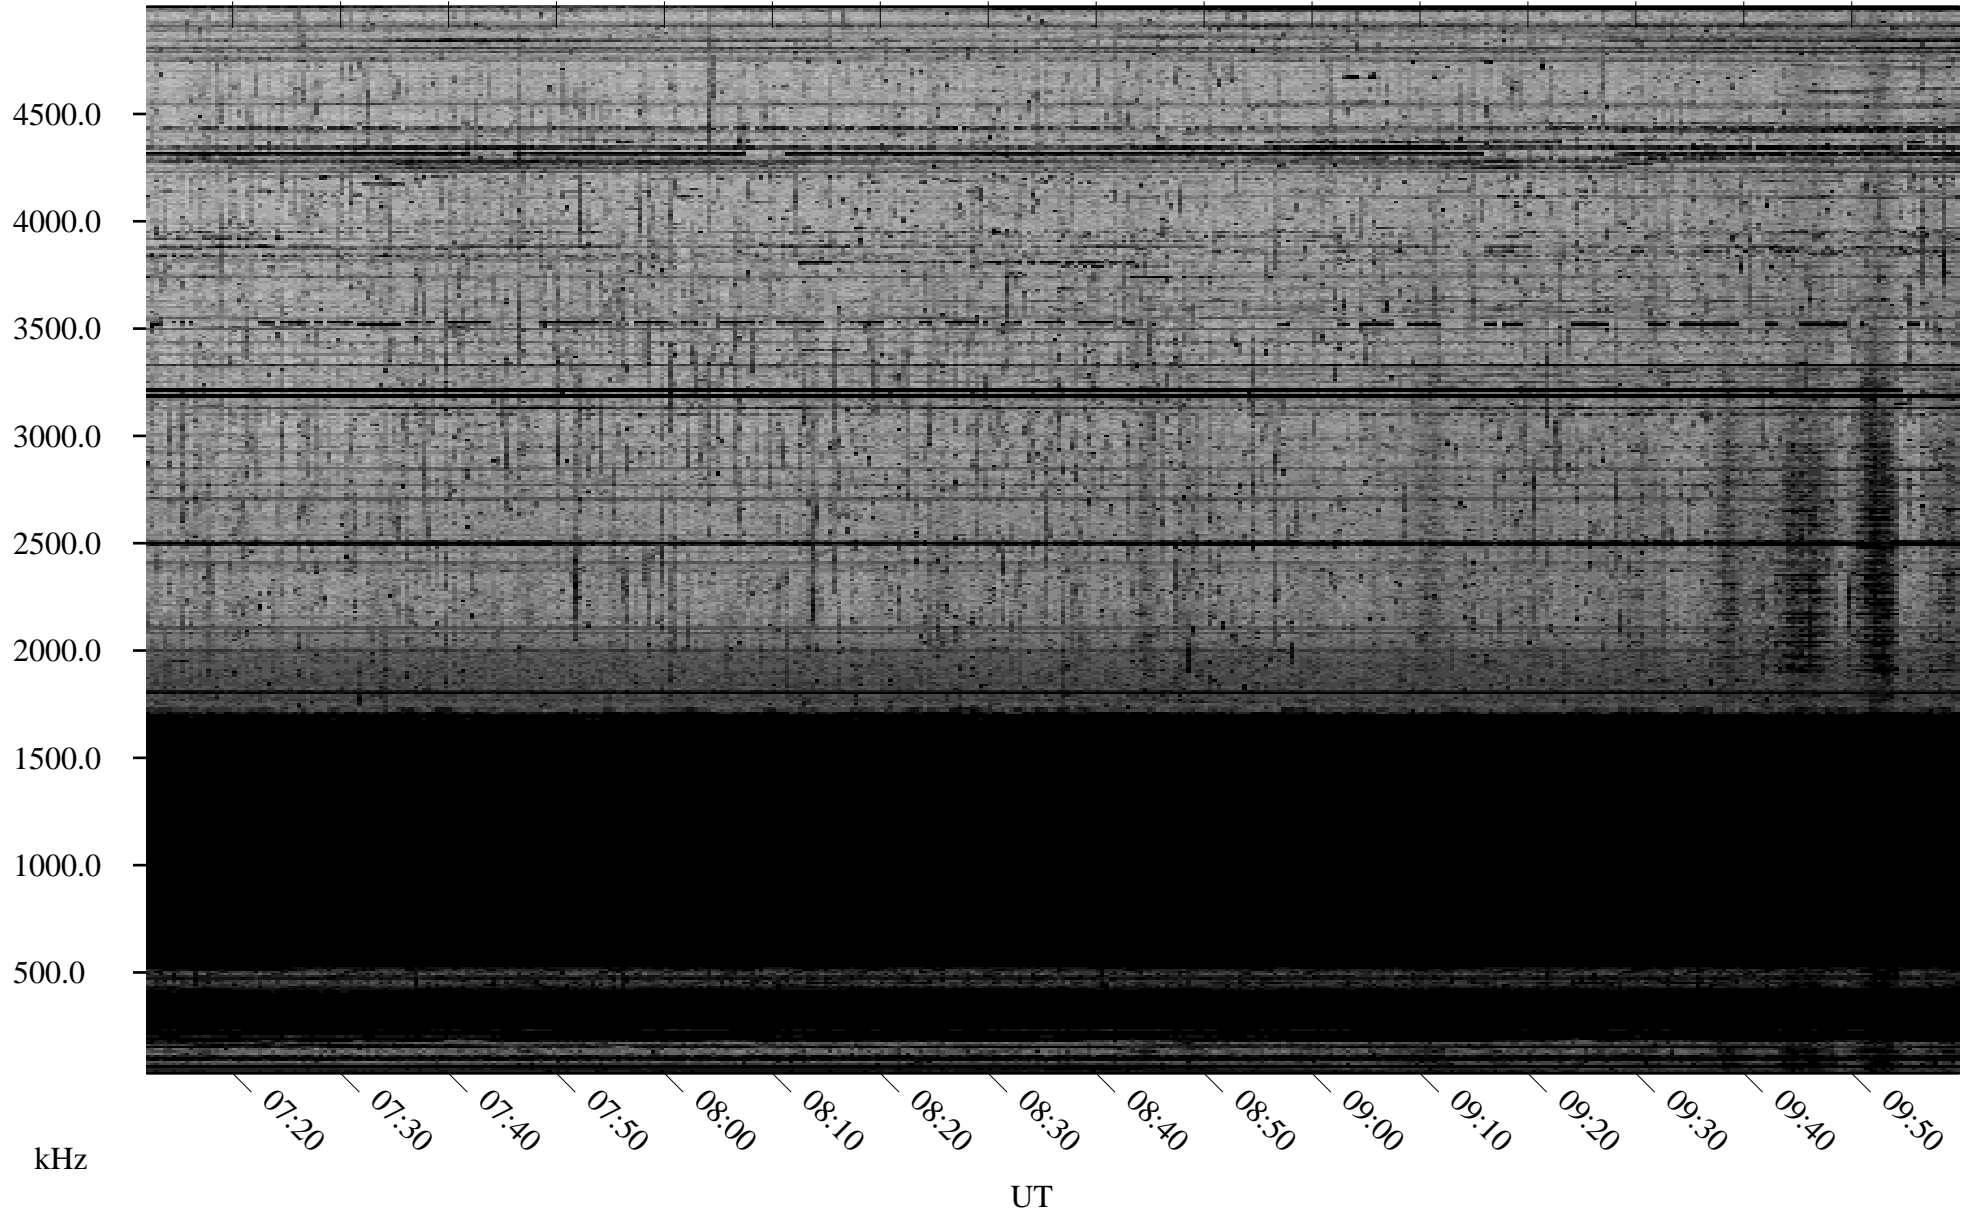

01/14/2009 Churchill, Manitoba

Linear Scale Black = 161 White = 15

ch09014l.r00SUm max_12

Page 1

01/14/2009 Churchill, Manitoba

Linear Scale Black = 161 White = 15

ch09014l.r00SUm max_12

Page 2

01/15/2009 Churchill, Manitoba

Linear Scale Black = 161 White = 15

ch09014l.r00SUm max_12

Page 3

01/15/2009 Churchill, Manitoba

Linear Scale Black = 161 White = 15

ch09014l.r00SUm max_12

Page 4

01/15/2009 Churchill, Manitoba

Linear Scale Black = 161 White = 15

ch09014l.r00SUm max_12

Page 5

01/15/2009 Churchill, Manitoba

Linear Scale Black = 161 White = 15

ch09014l.r00SUm max_12

Page 6

01/15/2009 Churchill, Manitoba

Linear Scale Black = 161 White = 15

ch09014l.r00SUm max_12

Page 7

01/15/2009 Churchill, Manitoba

Linear Scale Black = 161 White = 15

ch09014l.r00SUm max_12

Page 8