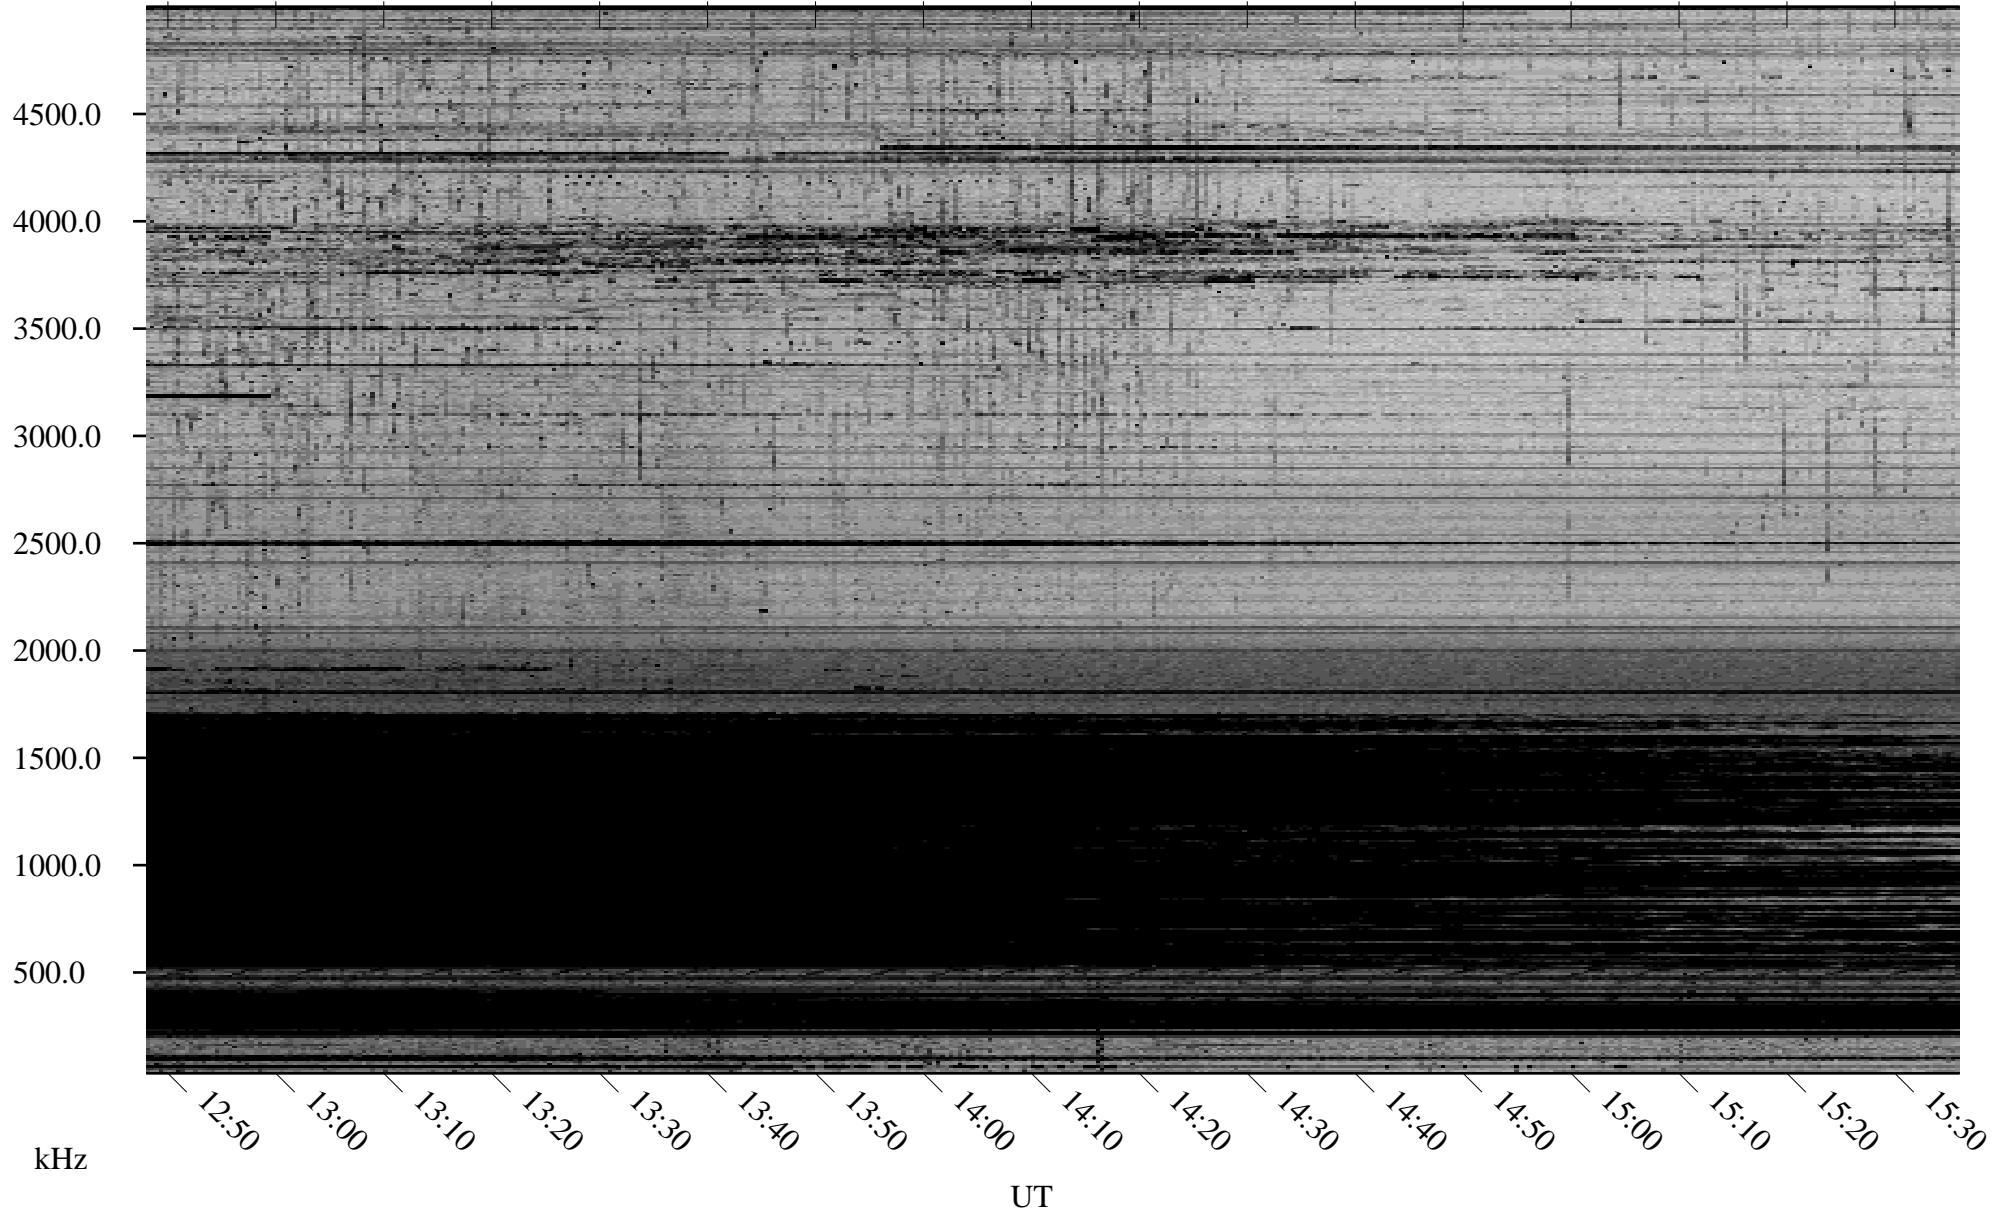

01/15/2009 Churchill, Manitoba

Linear Scale Black = 161 White = 15

ch09014l.r00SUm max_12

Page 5

01/15/2009 Churchill, Manitoba

Linear Scale Black = 161 White = 15

ch09014l.r00SUm max_12

Page 6

01/15/2009 Churchill, Manitoba

Linear Scale Black = 161 White = 15

ch09014l.r00SUm max_12

Page 7

01/15/2009 Churchill, Manitoba

Linear Scale Black = 161 White = 15

ch09014l.r00SUm max_12

Page 8