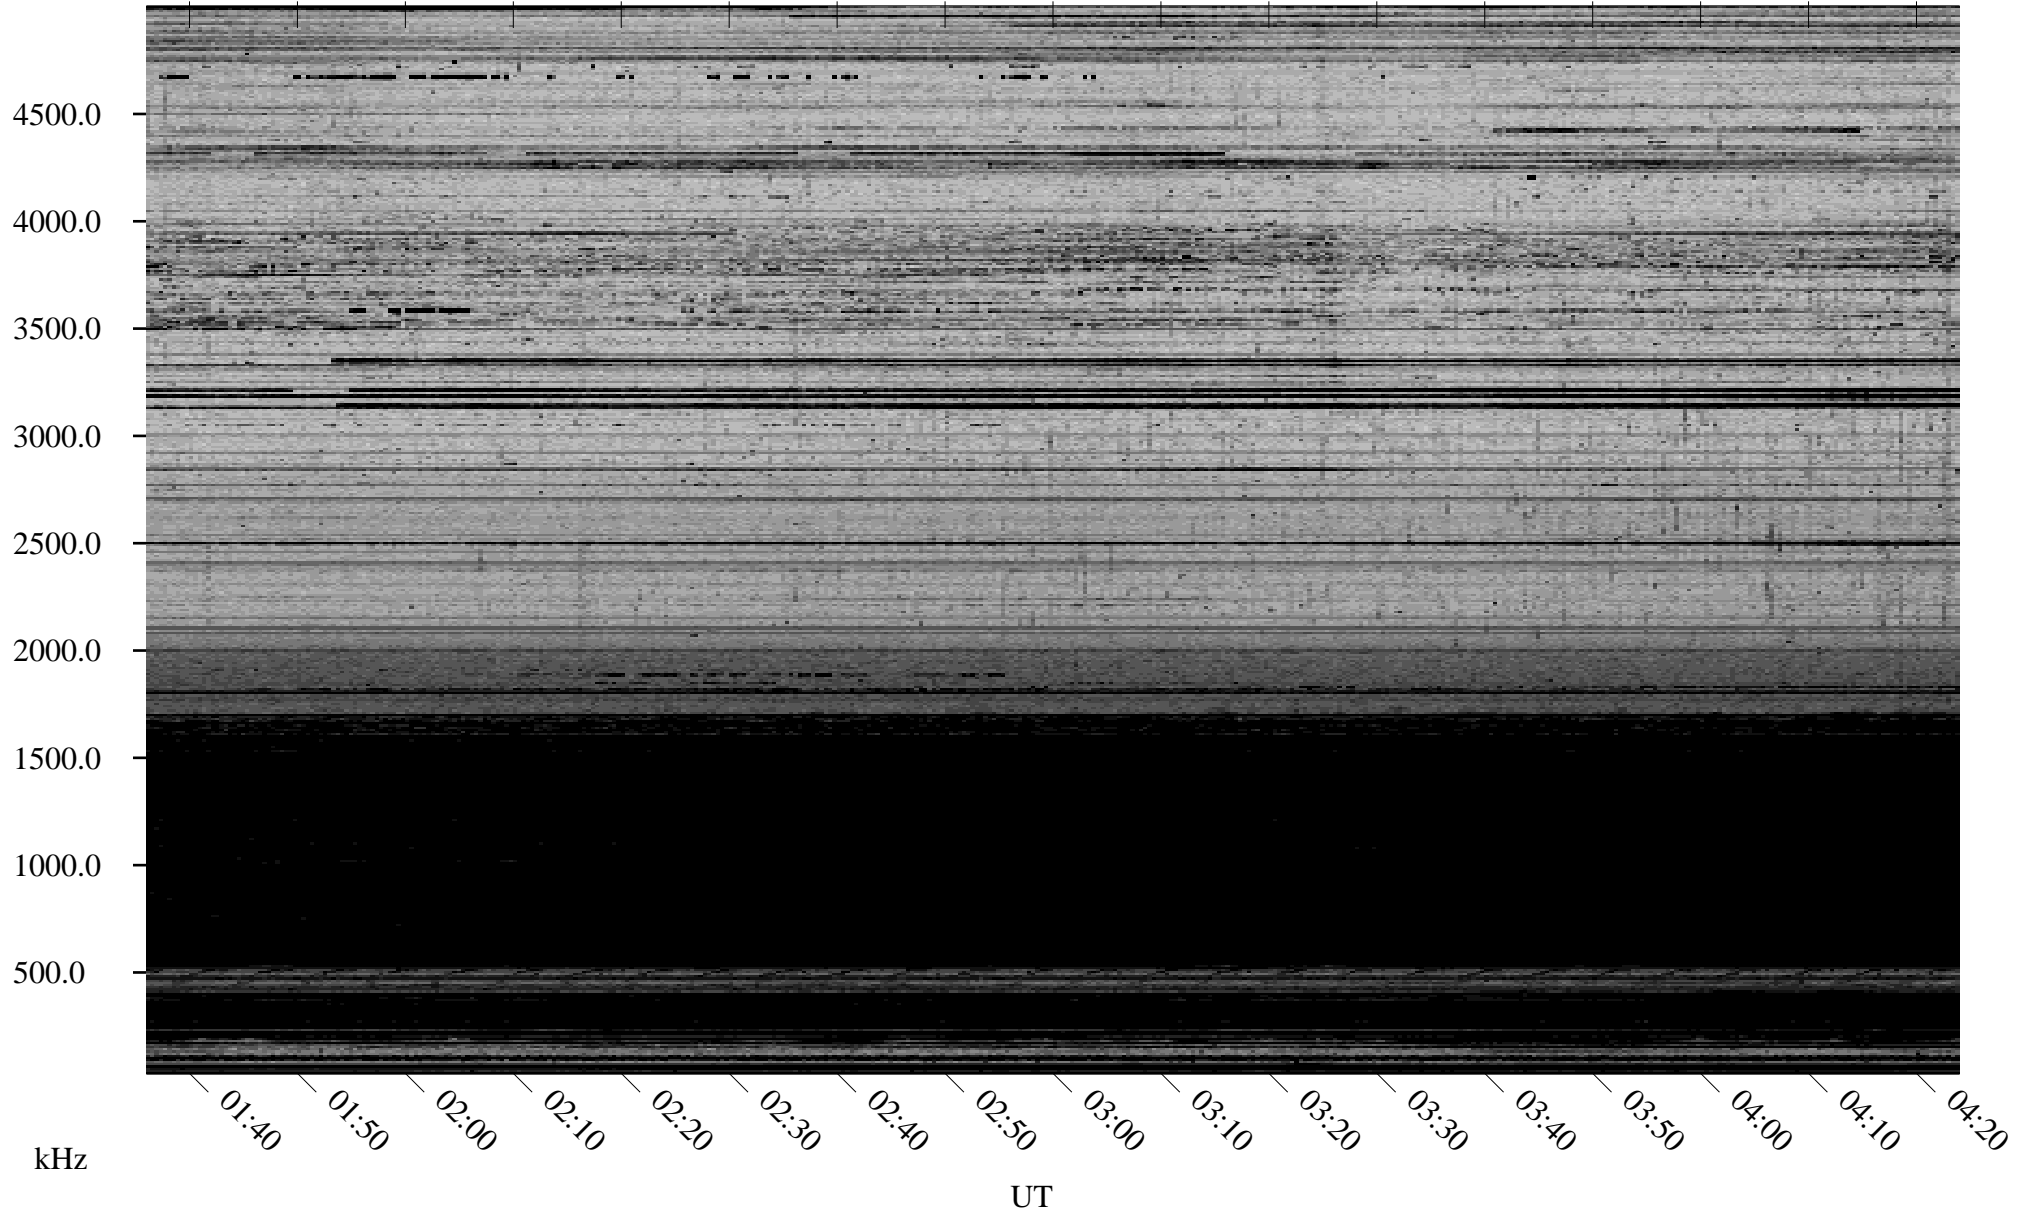

01/14/2009 Churchill, Manitoba

Linear Scale Black = 161 White = 15

ch09014l.r00SUm max_12

Page 1

01/14/2009 Churchill, Manitoba

Linear Scale Black = 161 White = 15

ch09014l.r00SUm max_12

Page 2

01/15/2009 Churchill, Manitoba

Linear Scale Black = 161 White = 15

ch09014l.r00SUm max_12

Page 3

01/15/2009 Churchill, Manitoba

Linear Scale Black = 161 White = 15

ch09014l.r00SUm max_12

Page 4

01/15/2009 Churchill, Manitoba

Linear Scale Black = 161 White = 15

ch09014l.r00SUm max_12

Page 5

01/15/2009 Churchill, Manitoba

Linear Scale Black = 161 White = 15

ch09014l.r00SUm max_12

Page 6

01/15/2009 Churchill, Manitoba

Linear Scale Black = 161 White = 15

ch09014l.r00SUm max_12

Page 7

01/15/2009 Churchill, Manitoba

Linear Scale Black = 161 White = 15

ch09014l.r00SUm max_12

Page 8