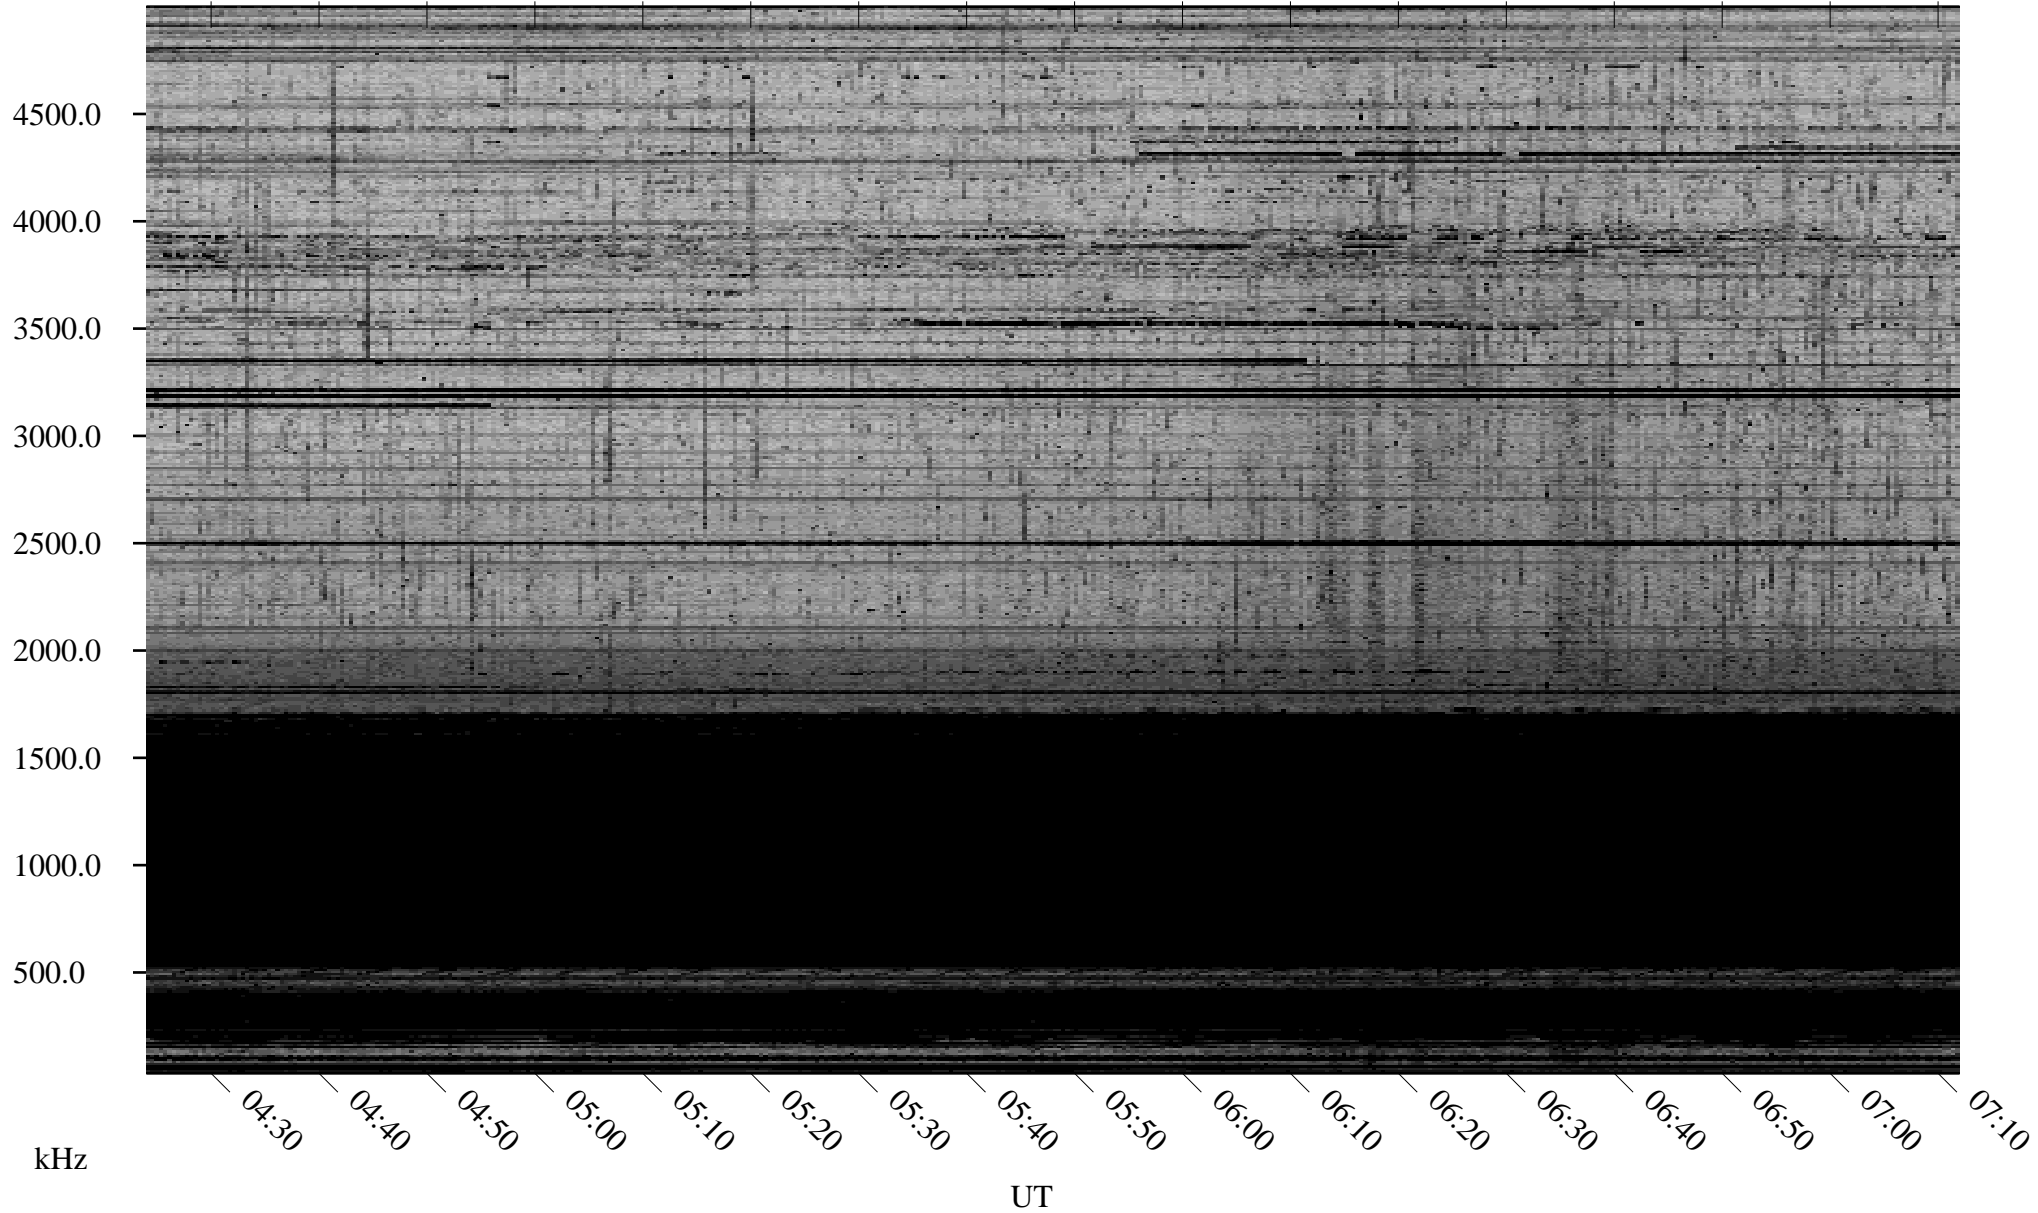

01/14/2009 Churchill, Manitoba

Linear Scale Black = 161 White = 15

ch09014l.r00SUm max_12

Page 1

01/14/2009 Churchill, Manitoba

Linear Scale Black = 161 White = 15

ch09014l.r00SUm max_12

Page 2

01/15/2009 Churchill, Manitoba

Linear Scale Black = 161 White = 15

ch09014l.r00SUm max_12

Page 3

01/15/2009 Churchill, Manitoba

Linear Scale Black = 161 White = 15

ch09014l.r00SUm max_12

Page 4

01/15/2009 Churchill, Manitoba

Linear Scale Black = 161 White = 15

ch09014l.r00SUm max_12

Page 5

01/15/2009 Churchill, Manitoba

Linear Scale Black = 161 White = 15

ch09014l.r00SUm max_12

Page 6

01/15/2009 Churchill, Manitoba

Linear Scale Black = 161 White = 15

ch09014l.r00SUm max_12

Page 7

01/15/2009 Churchill, Manitoba

Linear Scale Black = 161 White = 15

ch09014l.r00SUm max_12

Page 8