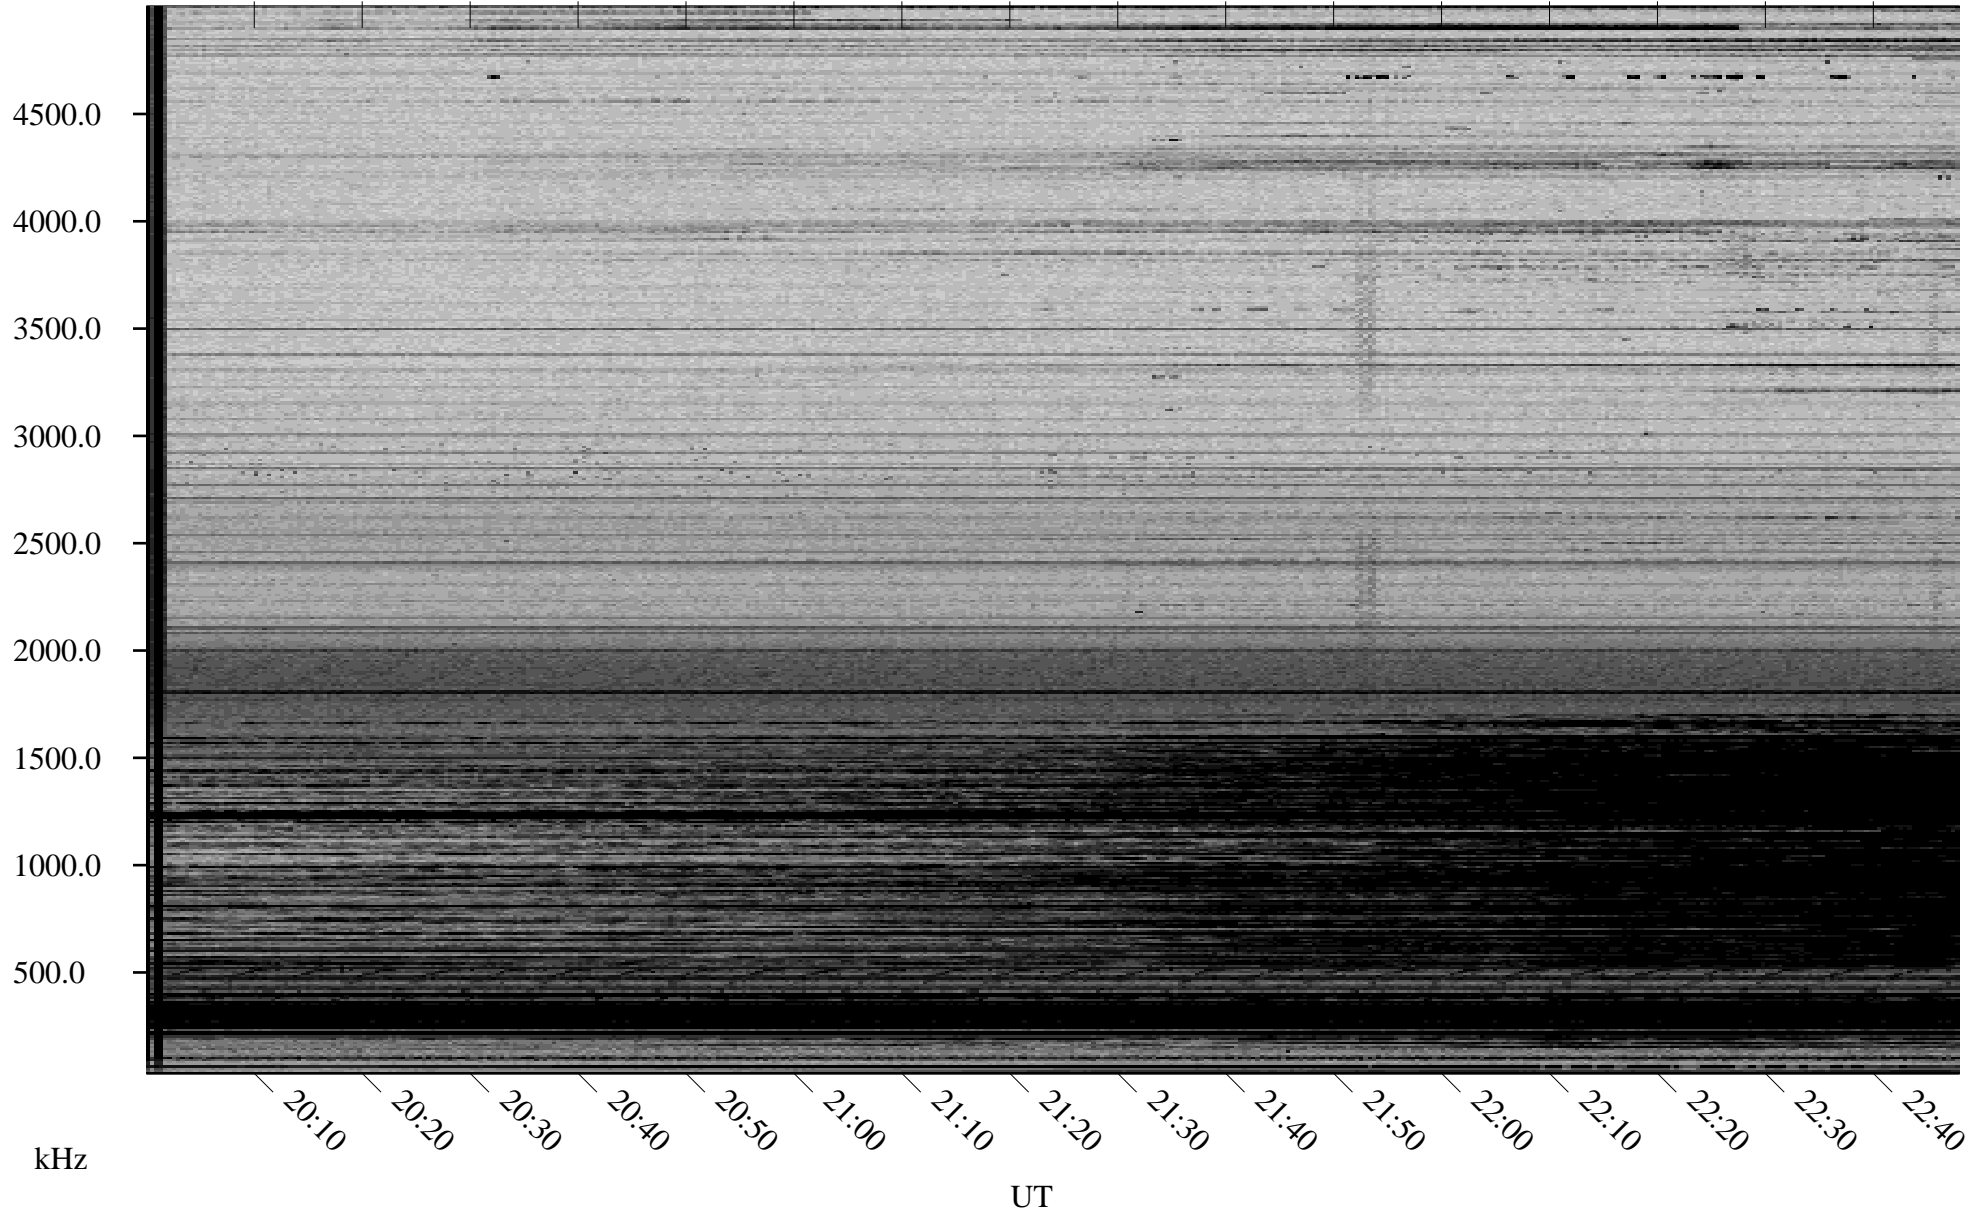

01/14/2009 Churchill, Manitoba

Linear Scale Black = 161 White = 15

ch09014l.r00SUm max_12

Page 1

01/14/2009 Churchill, Manitoba

Linear Scale Black = 161 White = 15

ch09014l.r00SUm max_12

Page 2

01/15/2009 Churchill, Manitoba

Linear Scale Black = 161 White = 15

ch09014l.r00SUm max_12

Page 3

01/15/2009 Churchill, Manitoba

Linear Scale Black = 161 White = 15

ch09014l.r00SUm max_12

Page 4

01/15/2009 Churchill, Manitoba

Linear Scale Black = 161 White = 15

ch09014l.r00SUm max_12

Page 5

01/15/2009 Churchill, Manitoba

Linear Scale Black = 161 White = 15

ch09014l.r00SUm max_12

Page 6

01/15/2009 Churchill, Manitoba

Linear Scale Black = 161 White = 15

ch09014l.r00SUm max_12

Page 7

01/15/2009 Churchill, Manitoba

Linear Scale Black = 161 White = 15

ch09014l.r00SUm max_12

Page 8