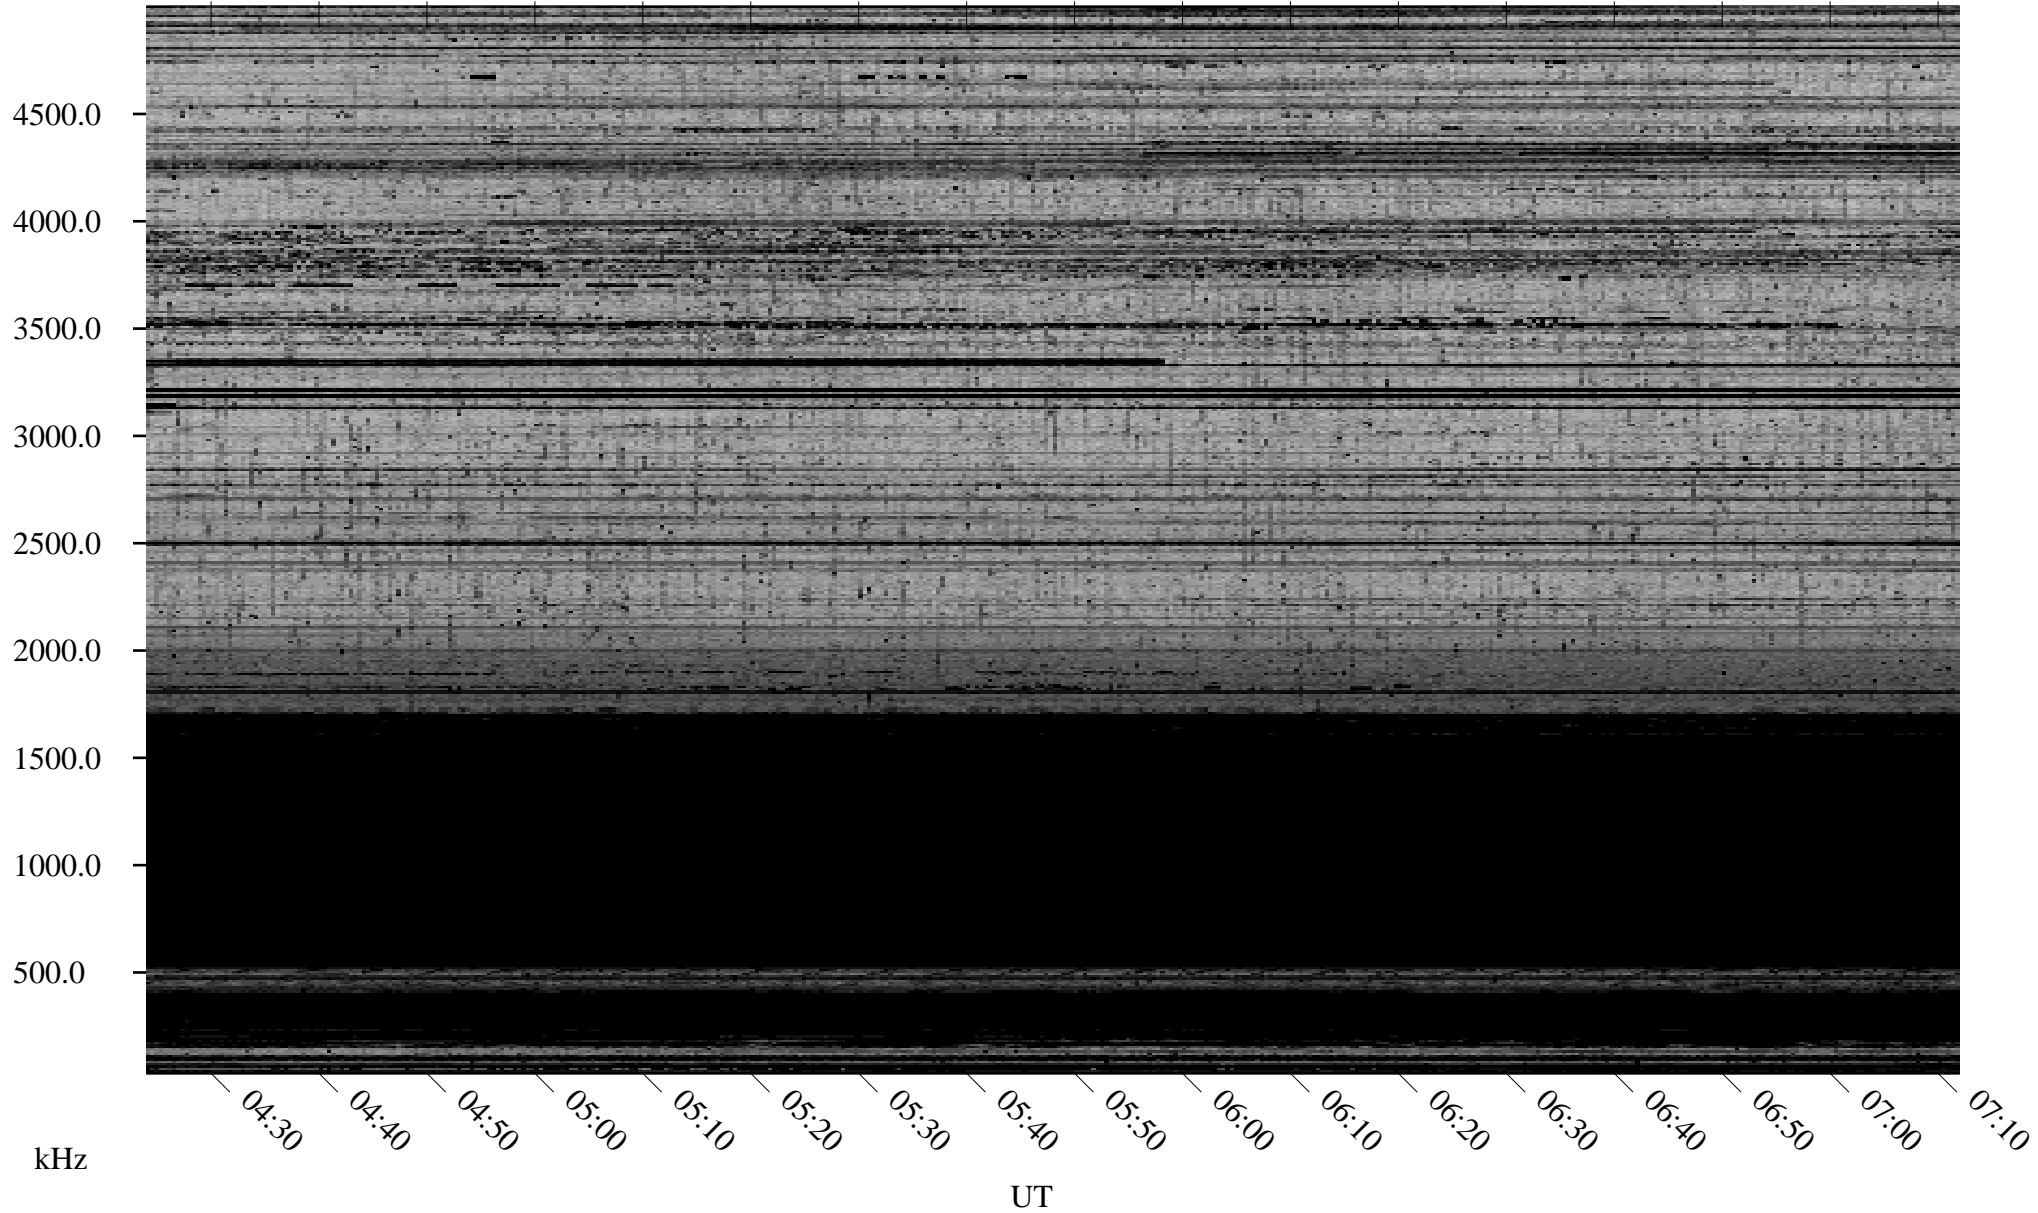

# 01/15/2009 Churchill, Manitoba

Linear Scale    Black = 161    White = 15

ch090151.r00SUm max\_12

Page 1

# 01/15/2009 Churchill, Manitoba

Linear Scale    Black = 161    White = 15

ch090151.r00SUm max\_12

Page 2

# 01/16/2009 Churchill, Manitoba

Linear Scale    Black = 161    White = 15

ch090151.r00SUm max\_12

Page 3

# 01/16/2009 Churchill, Manitoba

Linear Scale    Black = 161    White = 15

ch090151.r00SUm max\_12

Page 4