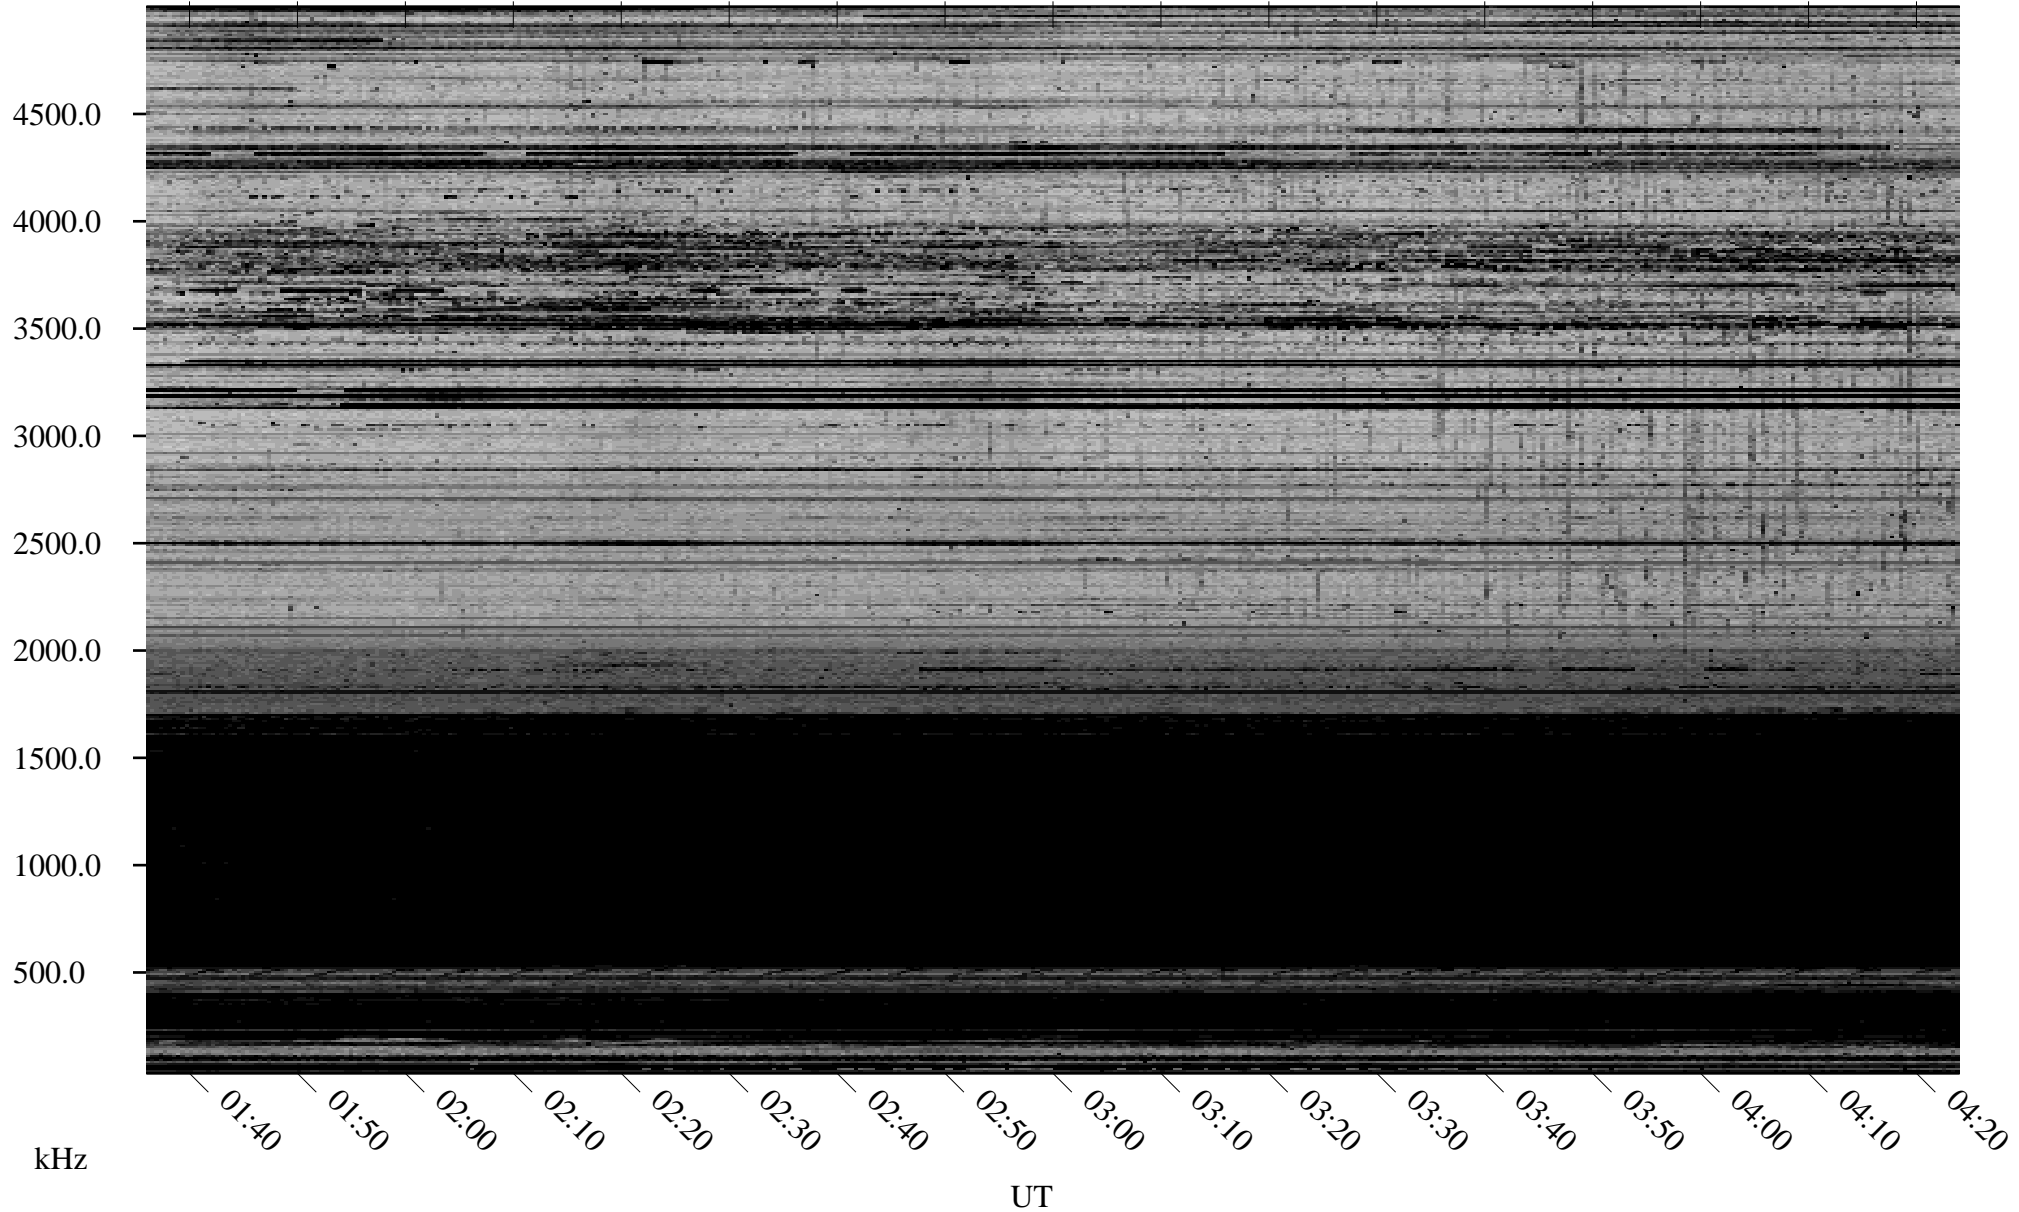

# 01/15/2009 Churchill, Manitoba

Linear Scale    Black = 161    White = 15

ch090151.r00SUm max\_12

Page 1

# 01/15/2009 Churchill, Manitoba

Linear Scale    Black = 161    White = 15

ch090151.r00SUm max\_12

Page 2

# 01/16/2009 Churchill, Manitoba

Linear Scale    Black = 161    White = 15

ch090151.r00SUm max\_12

Page 3

# 01/16/2009 Churchill, Manitoba

Linear Scale    Black = 161    White = 15

ch090151.r00SUm max\_12

Page 4