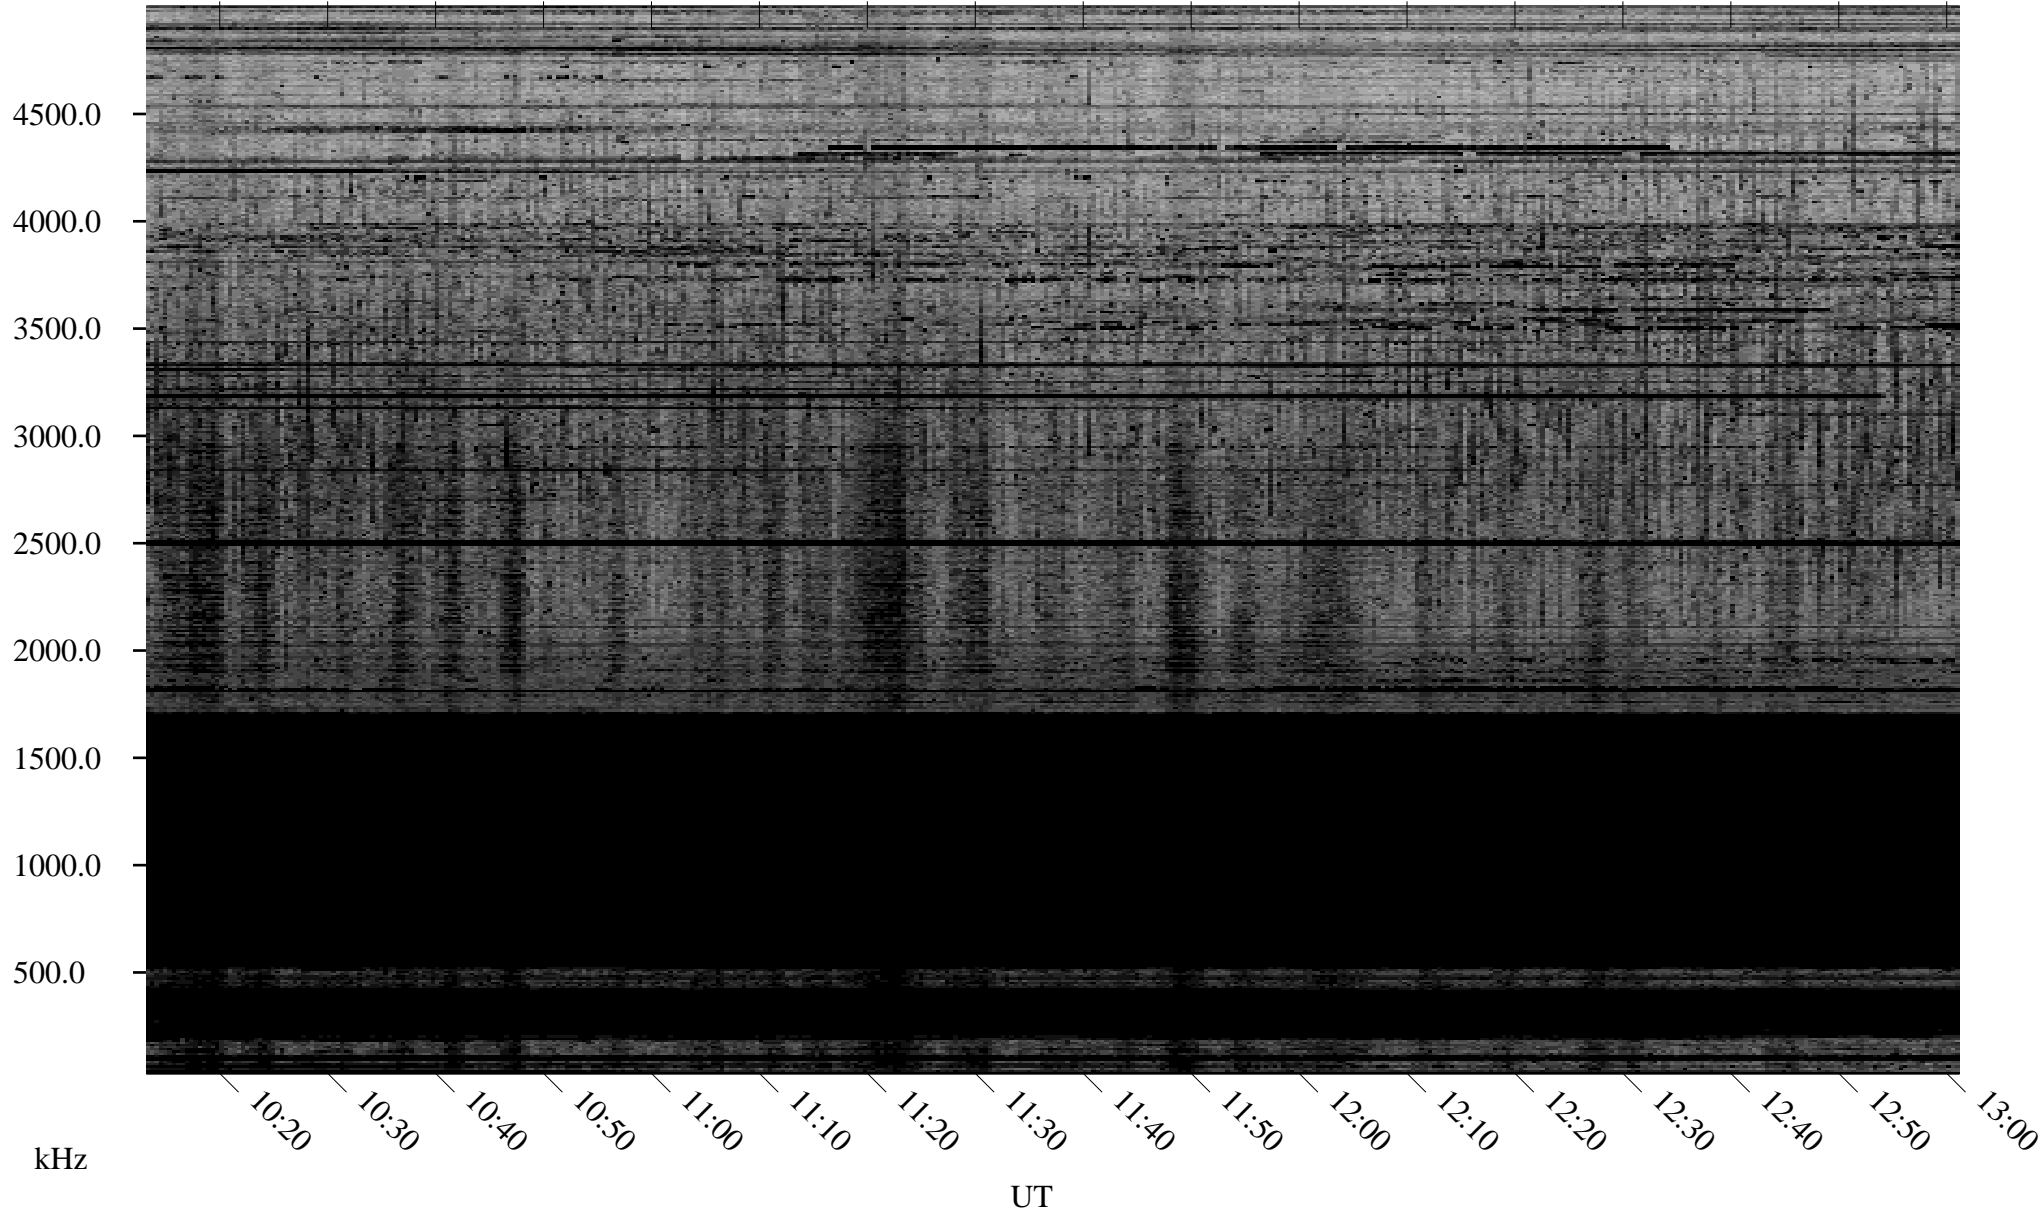

01/17/2009 Churchill, Manitoba

Linear Scale Black = 161 White = 15

ch09017l.r00SUm max_12

Page 1

01/17/2009 Churchill, Manitoba

Linear Scale Black = 161 White = 15

ch09017l.r00SUm max_12

Page 2

01/17/2009 Churchill, Manitoba

Linear Scale Black = 161 White = 15

ch09017l.r00SUm max_12

Page 3

01/17/2009 Churchill, Manitoba

Linear Scale Black = 161 White = 15

ch09017l.r00SUm max_12

Page 4

01/17/2009 Churchill, Manitoba

Linear Scale Black = 161 White = 15

ch09017l.r00SUm max_12

Page 5

01/17/2009 Churchill, Manitoba

Linear Scale Black = 161 White = 15

ch09017l.r00SUm max_12

Page 6