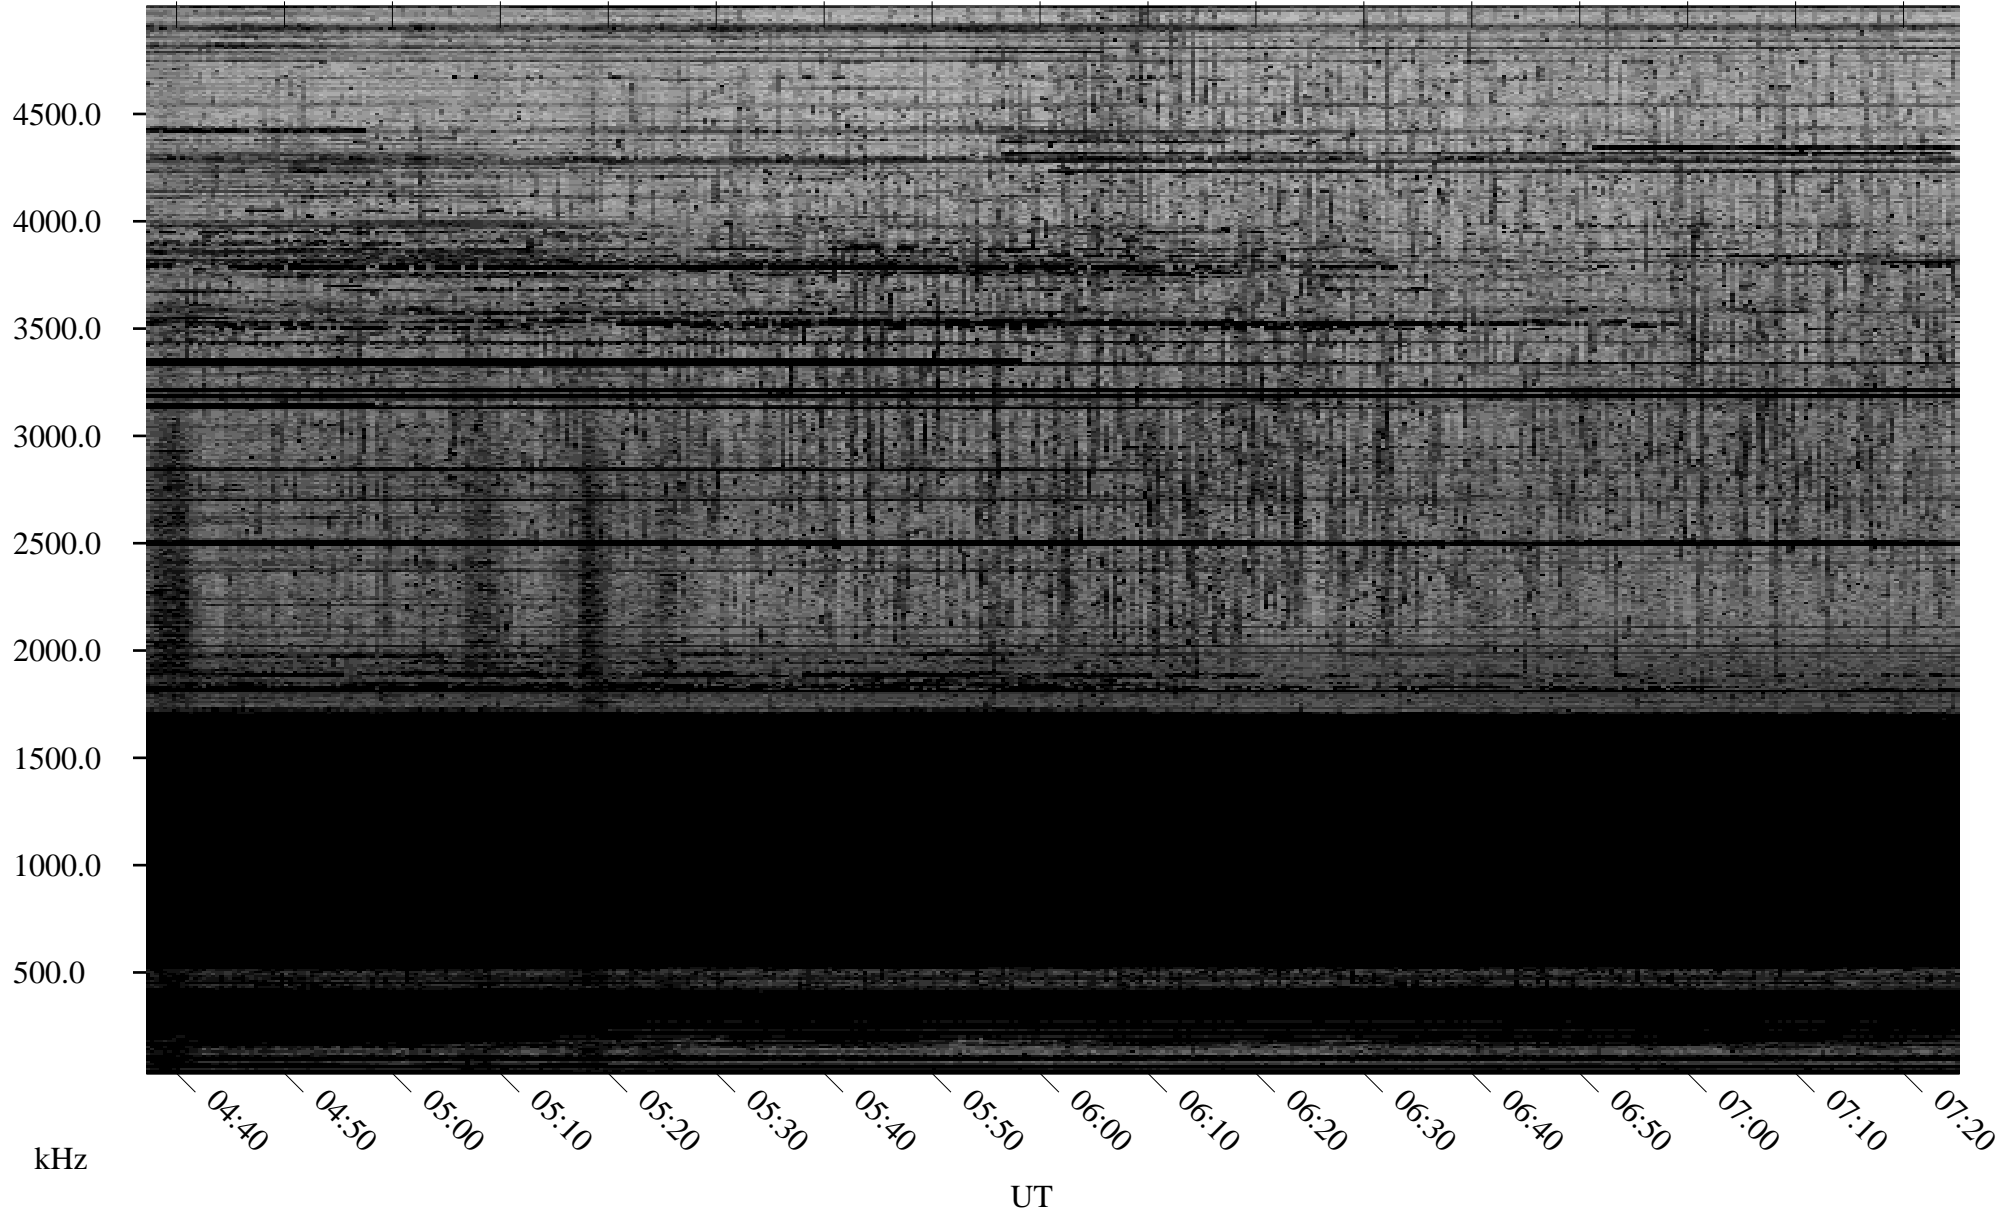

01/17/2009 Churchill, Manitoba

Linear Scale Black = 161 White = 15

ch09017l.r00SUm max_12

Page 1

01/17/2009 Churchill, Manitoba

Linear Scale Black = 161 White = 15

ch09017l.r00SUm max_12

Page 2

01/17/2009 Churchill, Manitoba

Linear Scale Black = 161 White = 15

ch09017l.r00SUm max_12

Page 3

01/17/2009 Churchill, Manitoba

Linear Scale Black = 161 White = 15

ch09017l.r00SUm max_12

Page 4

01/17/2009 Churchill, Manitoba

Linear Scale Black = 161 White = 15

ch09017l.r00SUm max_12

Page 5

01/17/2009 Churchill, Manitoba

Linear Scale Black = 161 White = 15

ch09017l.r00SUm max_12

Page 6