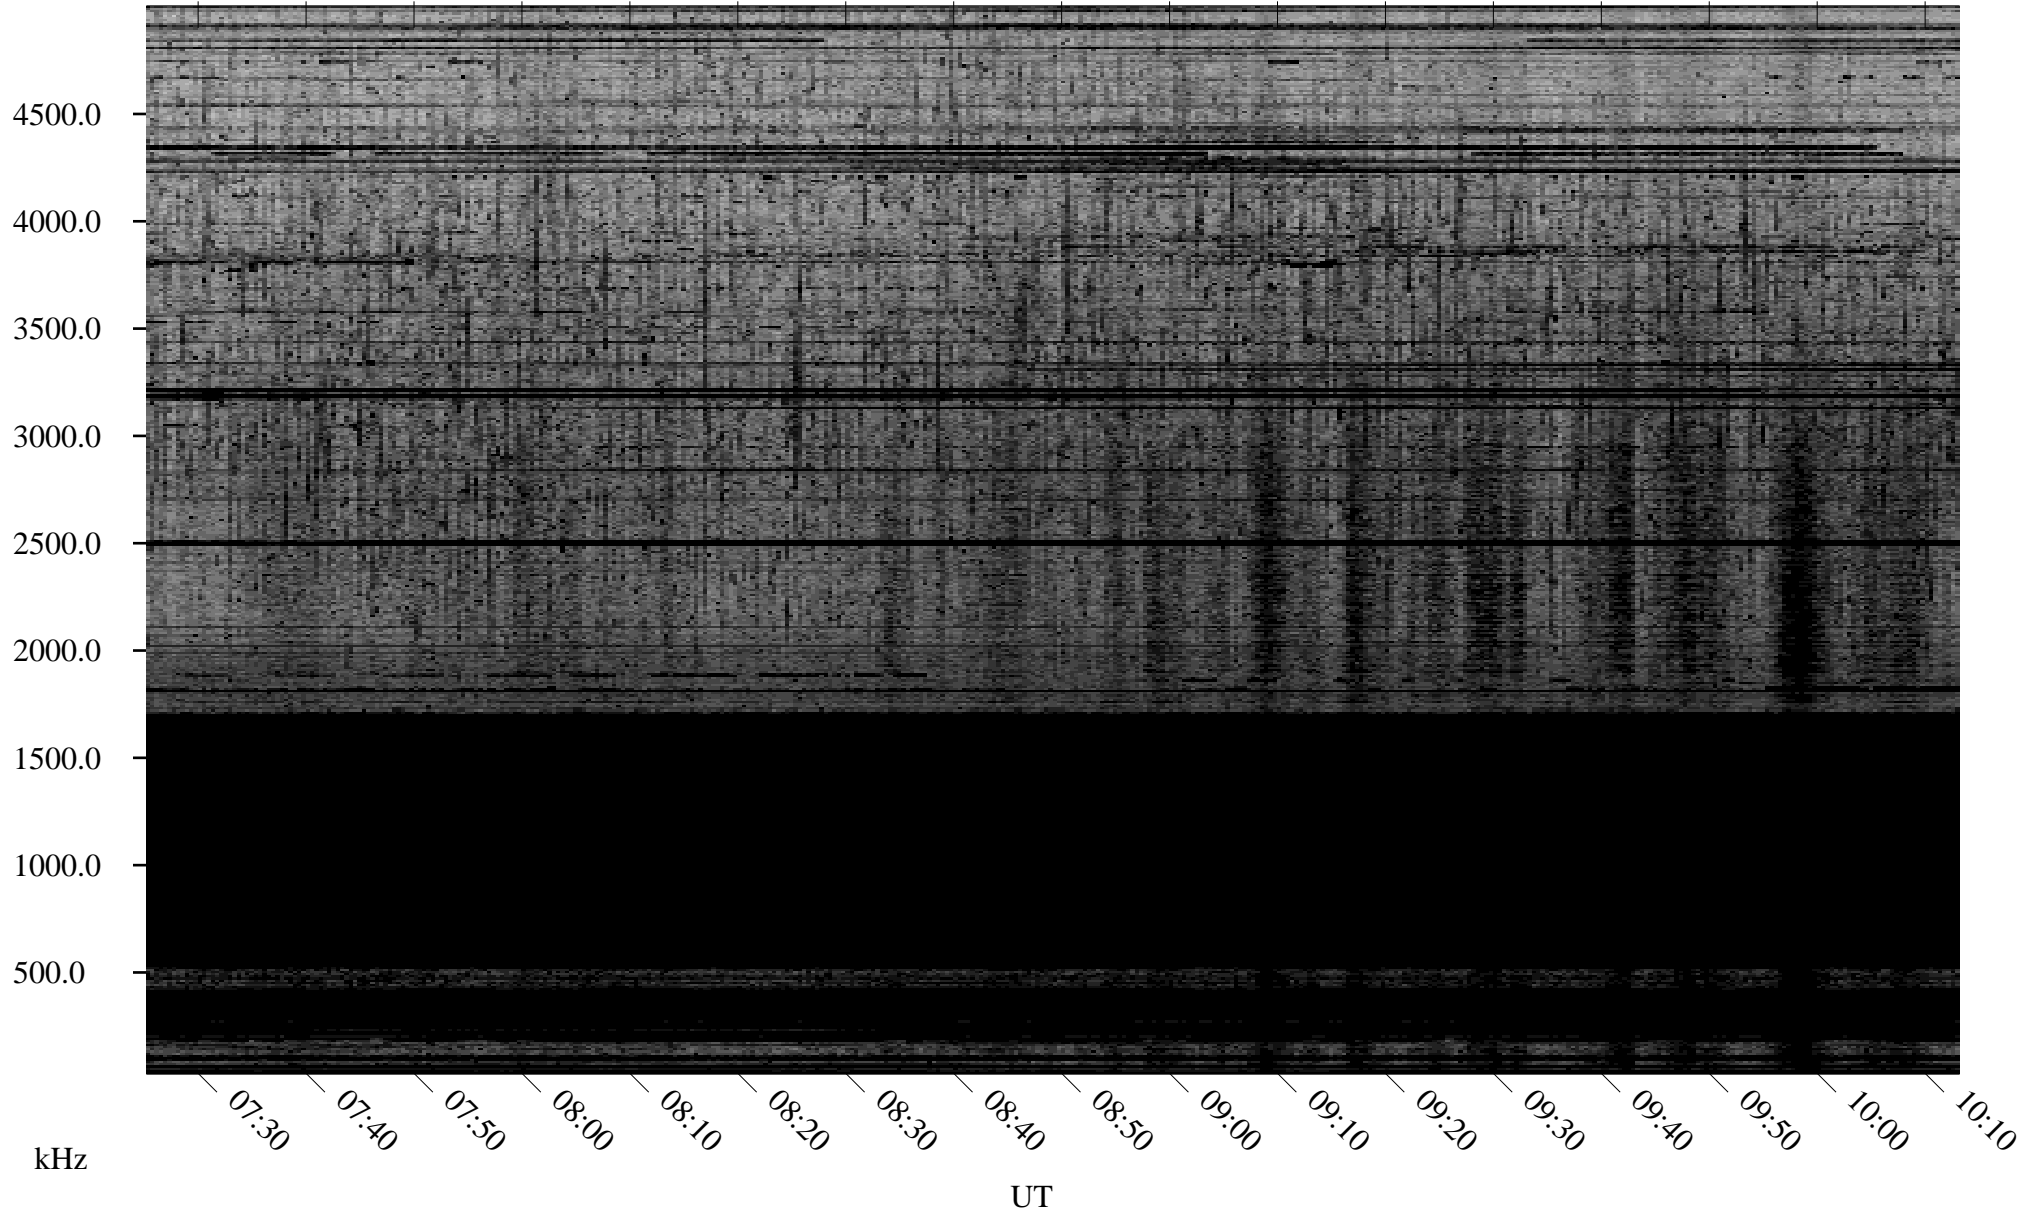

01/17/2009 Churchill, Manitoba

Linear Scale Black = 161 White = 15

ch09017l.r00SUm max_12

Page 1

01/17/2009 Churchill, Manitoba

Linear Scale Black = 161 White = 15

ch09017l.r00SUm max_12

Page 2

01/17/2009 Churchill, Manitoba

Linear Scale Black = 161 White = 15

ch09017l.r00SUm max_12

Page 3

01/17/2009 Churchill, Manitoba

Linear Scale Black = 161 White = 15

ch09017l.r00SUm max_12

Page 4

01/17/2009 Churchill, Manitoba

Linear Scale Black = 161 White = 15

ch09017l.r00SUm max_12

Page 5

01/17/2009 Churchill, Manitoba

Linear Scale Black = 161 White = 15

ch09017l.r00SUm max_12

Page 6