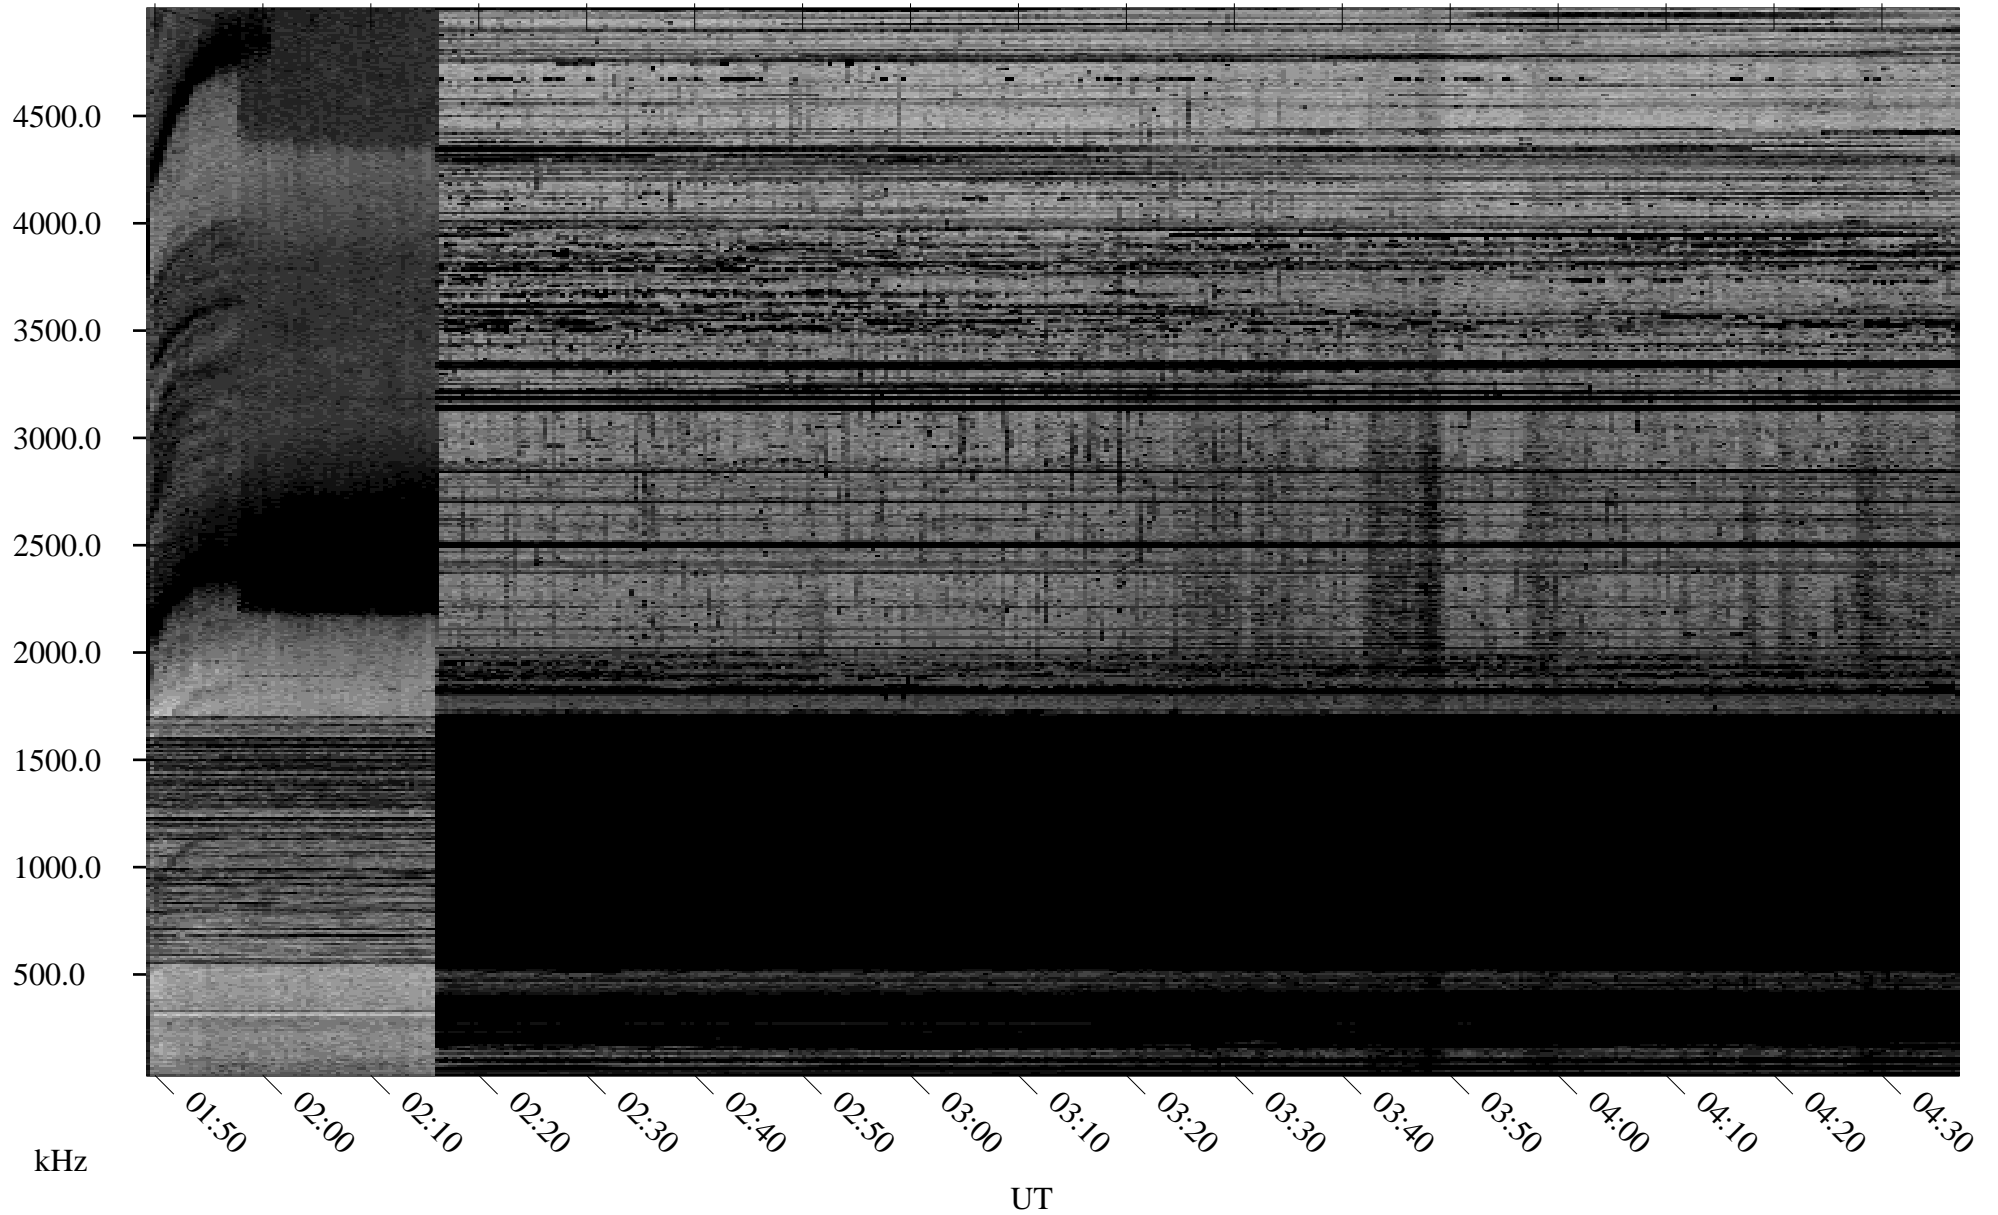

01/17/2009 Churchill, Manitoba

Linear Scale Black = 161 White = 15

ch09017l.r00SUm max_12

Page 1

01/17/2009 Churchill, Manitoba

Linear Scale Black = 161 White = 15

ch09017l.r00SUm max_12

Page 2

01/17/2009 Churchill, Manitoba

Linear Scale Black = 161 White = 15

ch09017l.r00SUm max_12

Page 3

01/17/2009 Churchill, Manitoba

Linear Scale Black = 161 White = 15

ch09017l.r00SUm max_12

Page 4

01/17/2009 Churchill, Manitoba

Linear Scale Black = 161 White = 15

ch09017l.r00SUm max_12

Page 5

01/17/2009 Churchill, Manitoba

Linear Scale Black = 161 White = 15

ch09017l.r00SUm max_12

Page 6