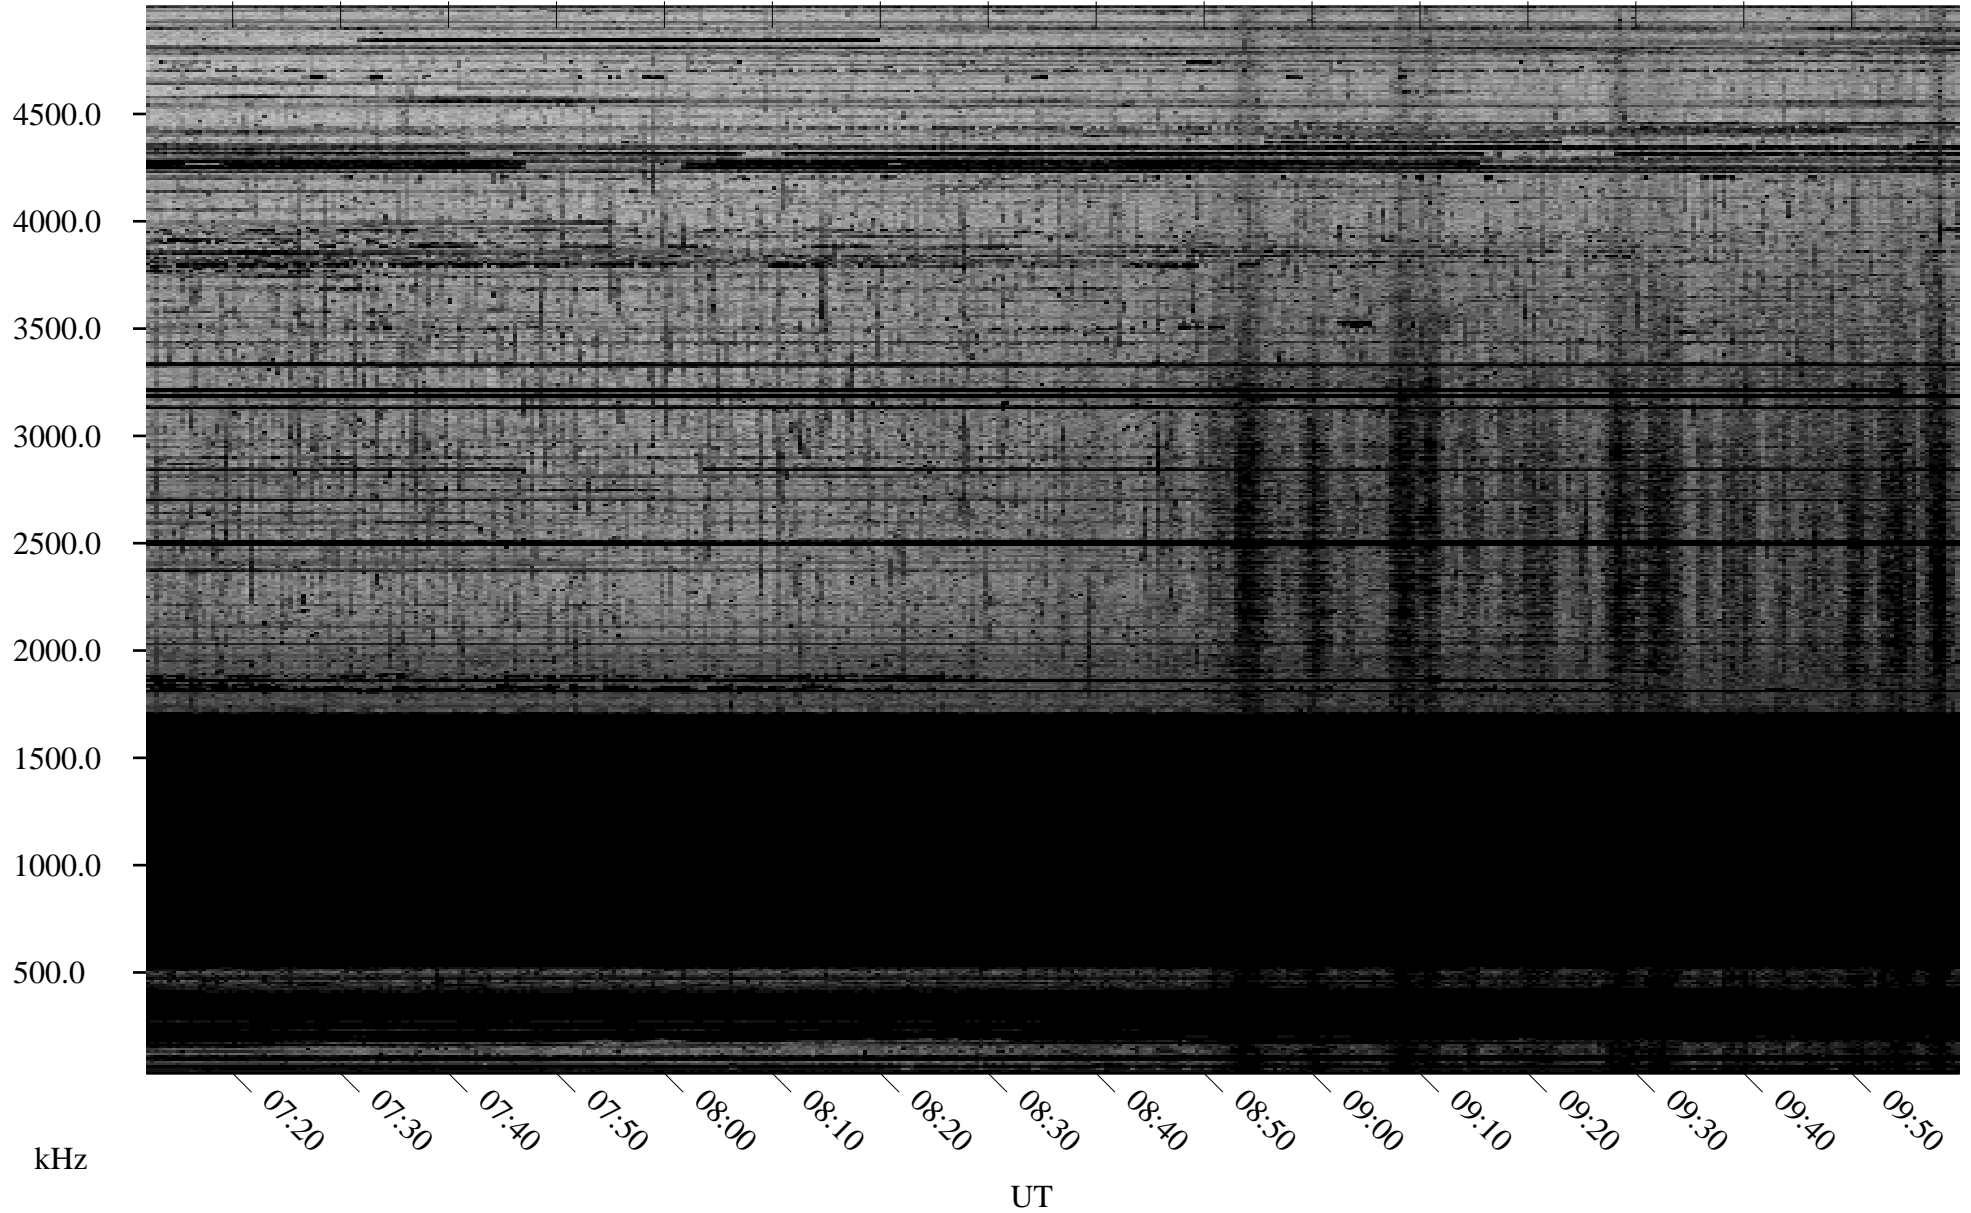

01/17/2009 Churchill, Manitoba

Linear Scale Black = 161 White = 15

ch09017l.r01SUm max_12

Page 1

01/17/2009 Churchill, Manitoba

Linear Scale Black = 161 White = 15

ch09017l.r01SUm max_12

Page 2

01/18/2009 Churchill, Manitoba

Linear Scale Black = 161 White = 15

ch09017l.r01SUm max_12

Page 3

01/18/2009 Churchill, Manitoba

Linear Scale Black = 161 White = 15

ch090171.r01SUm max_12

Page 4

01/18/2009 Churchill, Manitoba

Linear Scale Black = 161 White = 15

ch09017l.r01SUm max_12

Page 5

01/18/2009 Churchill, Manitoba

Linear Scale Black = 161 White = 15

ch09017l.r01SUm max_12

Page 6

01/18/2009 Churchill, Manitoba

Linear Scale Black = 161 White = 15

ch09017l.r01SUm max_12

Page 7

01/18/2009 Churchill, Manitoba

Linear Scale Black = 161 White = 15

ch09017l.r01SUm max_12

Page 8