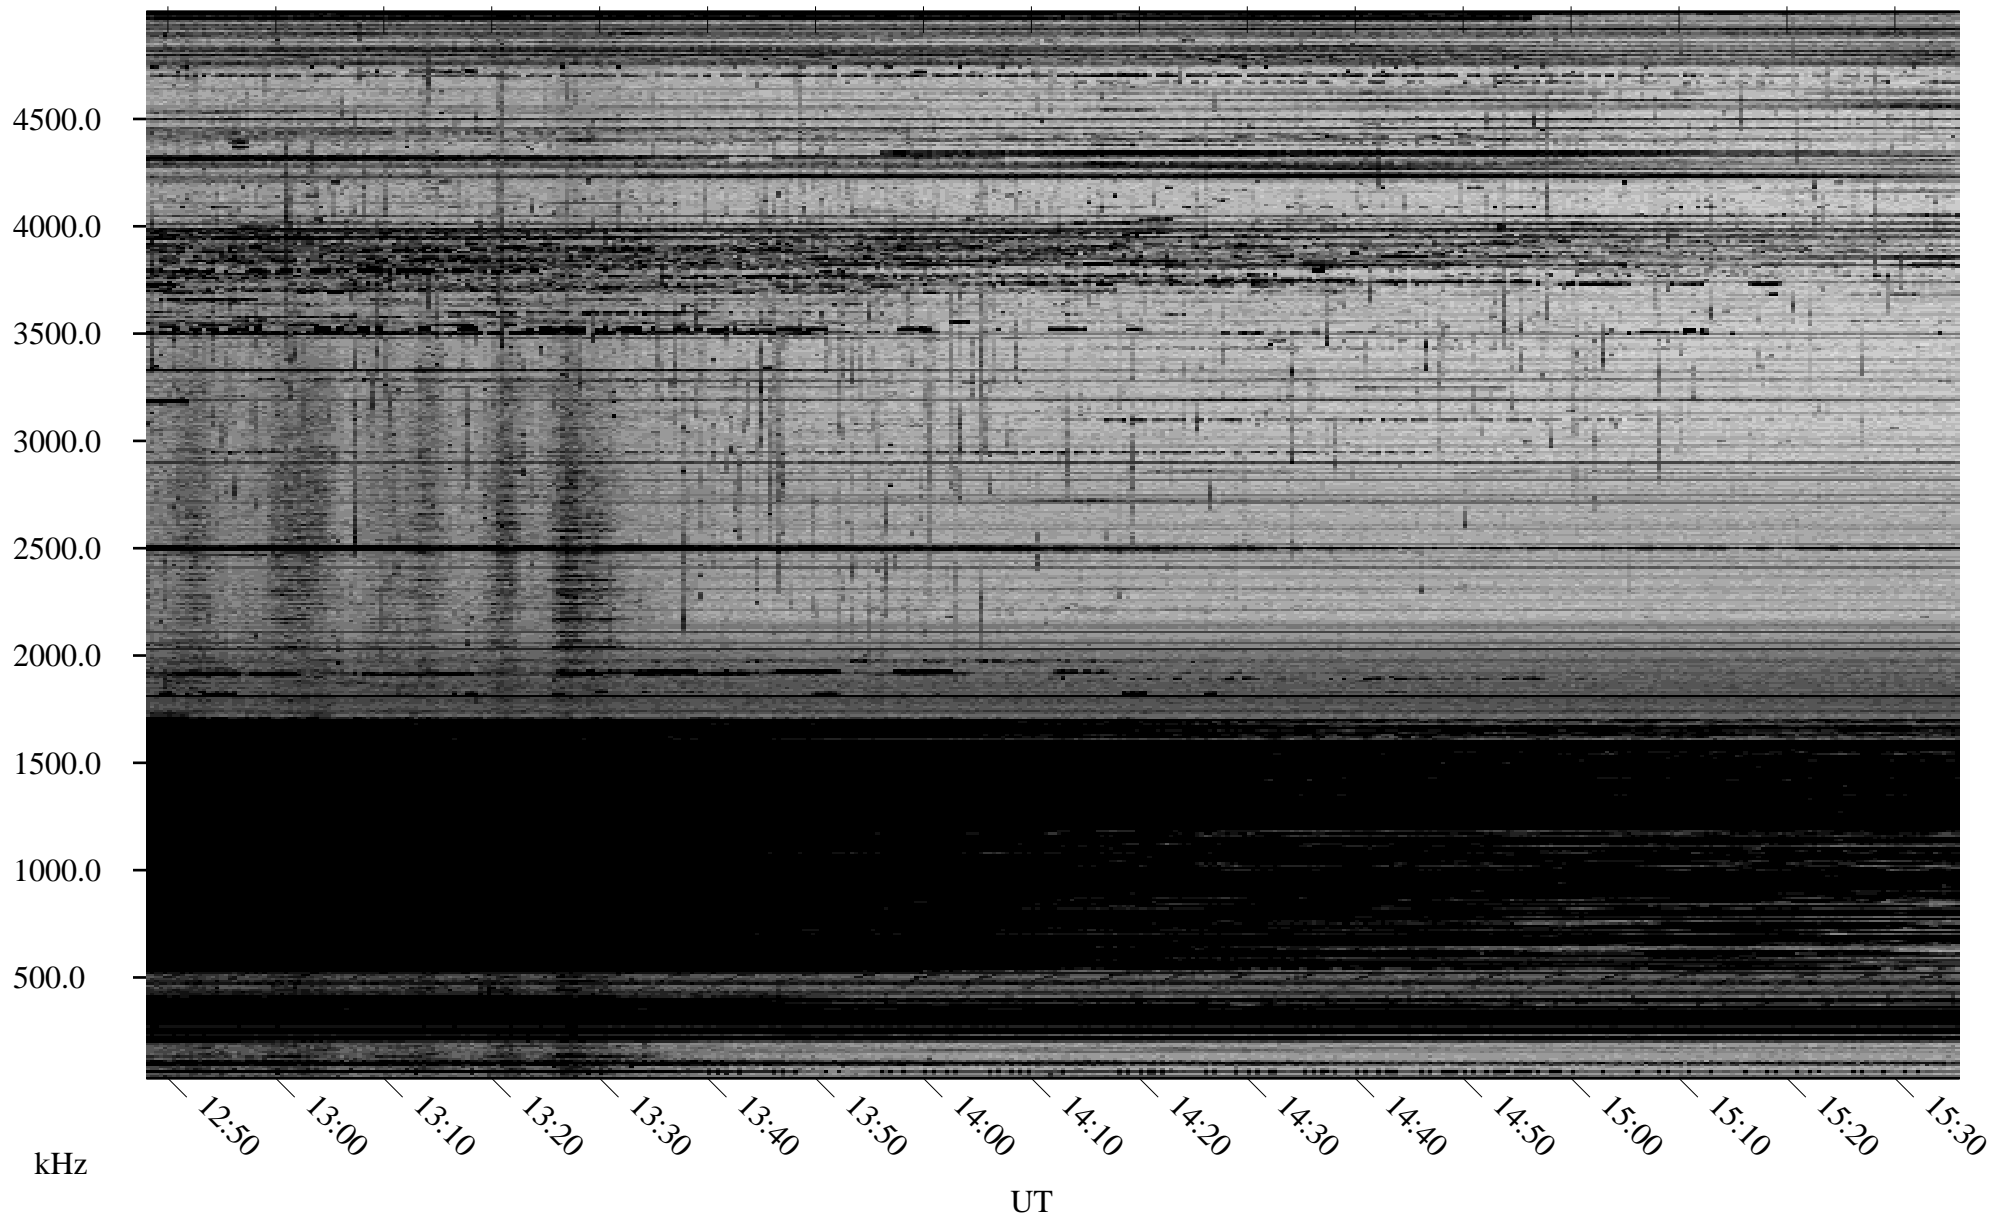

01/17/2009 Churchill, Manitoba

Linear Scale Black = 161 White = 15

ch09017l.r01SUm max_12

Page 1

01/17/2009 Churchill, Manitoba

Linear Scale Black = 161 White = 15

ch09017l.r01SUm max_12

Page 2

01/18/2009 Churchill, Manitoba

Linear Scale Black = 161 White = 15

ch09017l.r01SUm max_12

Page 3

01/18/2009 Churchill, Manitoba

Linear Scale Black = 161 White = 15

ch090171.r01SUm max_12

Page 4

01/18/2009 Churchill, Manitoba

Linear Scale Black = 161 White = 15

ch09017l.r01SUm max_12

Page 5

01/18/2009 Churchill, Manitoba

Linear Scale Black = 161 White = 15

ch09017l.r01SUm max_12

Page 6

01/18/2009 Churchill, Manitoba

Linear Scale Black = 161 White = 15

ch09017l.r01SUm max_12

Page 7

01/18/2009 Churchill, Manitoba

Linear Scale Black = 161 White = 15

ch09017l.r01SUm max_12

Page 8