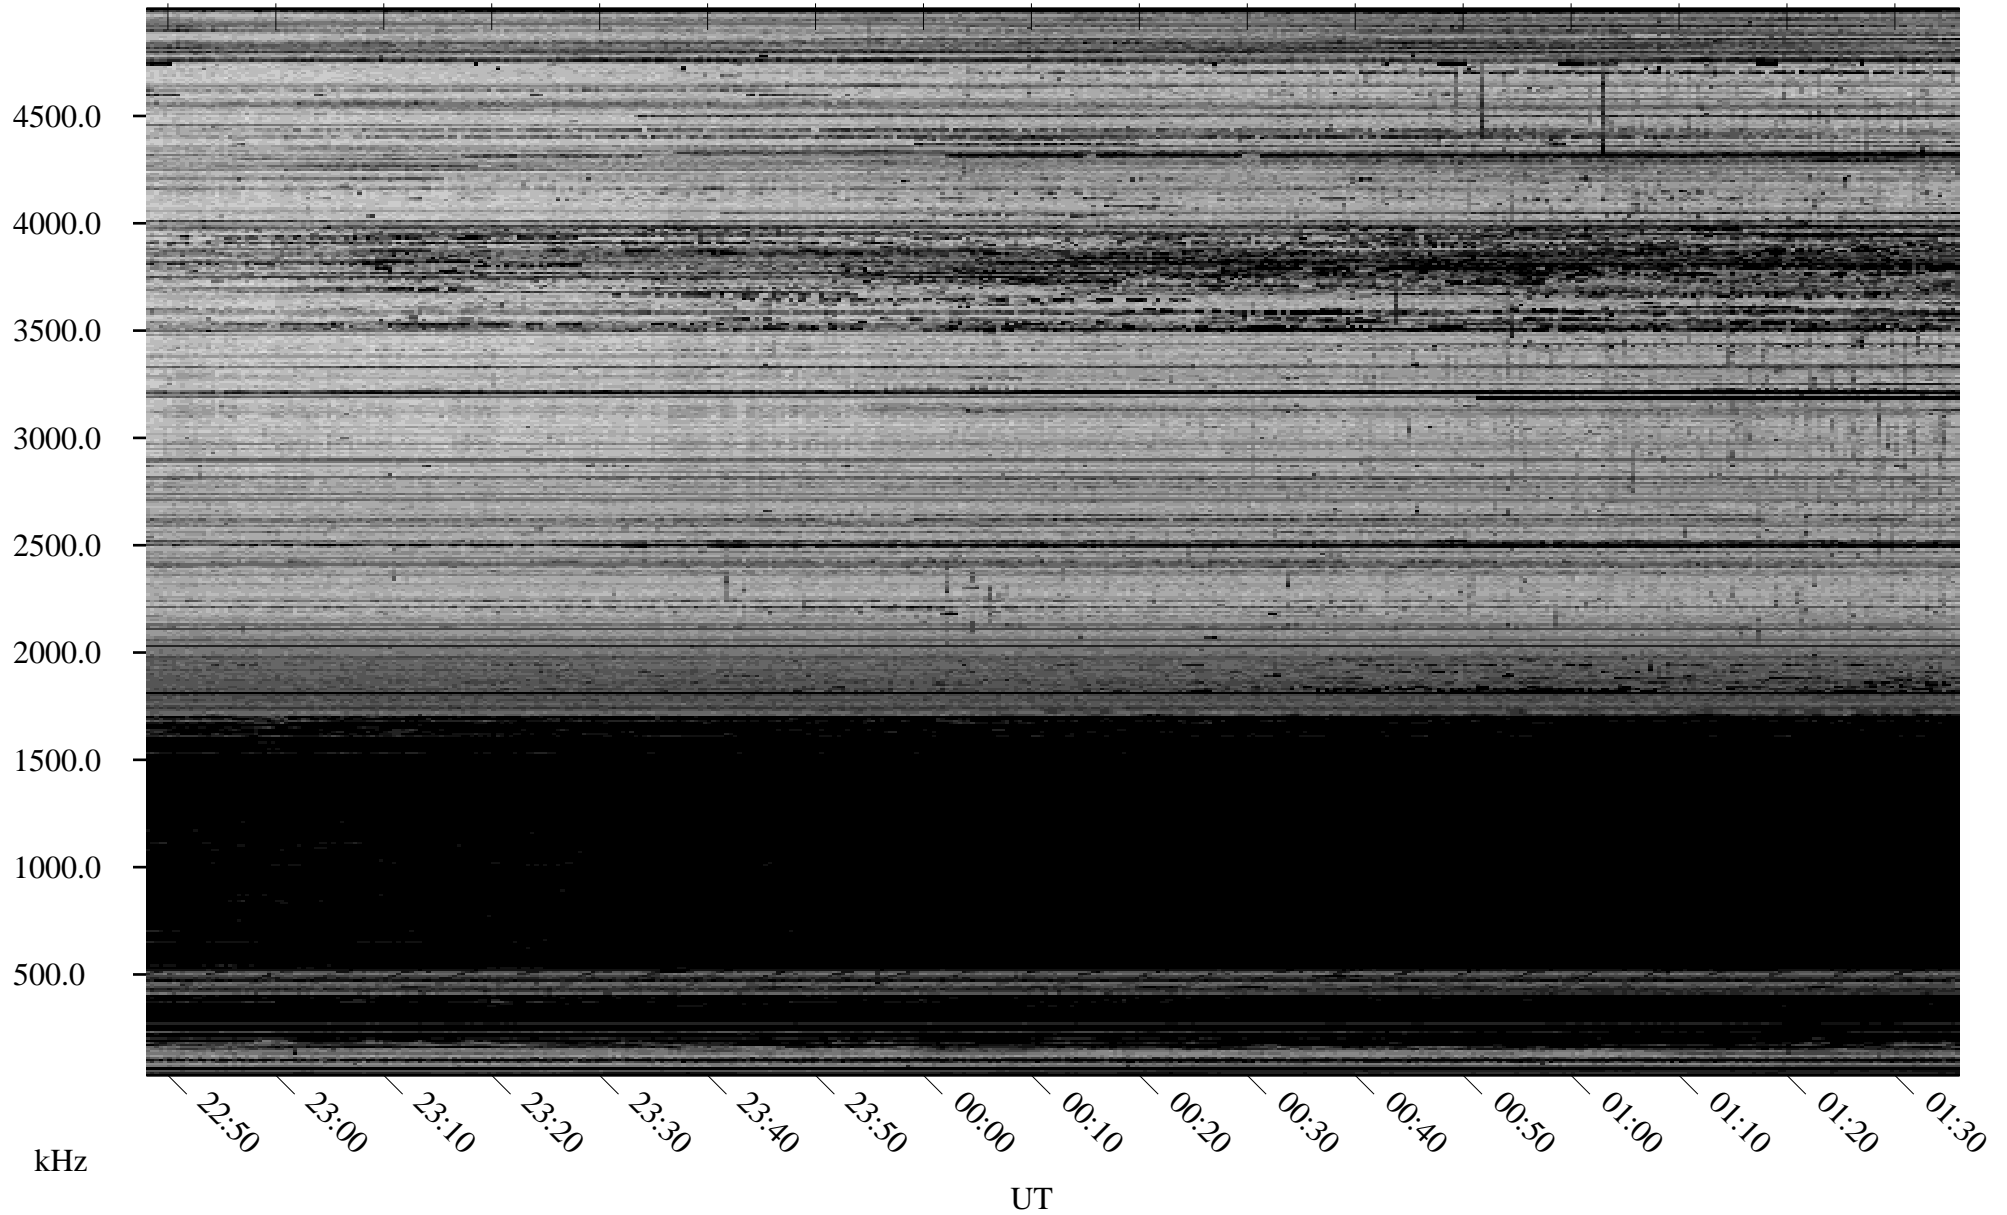

01/17/2009 Churchill, Manitoba

Linear Scale Black = 161 White = 15

ch09017l.r01SUm max_12

Page 1

01/17/2009 Churchill, Manitoba

Linear Scale Black = 161 White = 15

ch09017l.r01SUm max_12

Page 2

01/18/2009 Churchill, Manitoba

Linear Scale Black = 161 White = 15

ch09017l.r01SUm max_12

Page 3

01/18/2009 Churchill, Manitoba

Linear Scale Black = 161 White = 15

ch090171.r01SUm max_12

Page 4

01/18/2009 Churchill, Manitoba

Linear Scale Black = 161 White = 15

ch09017l.r01SUm max_12

Page 5

01/18/2009 Churchill, Manitoba

Linear Scale Black = 161 White = 15

ch09017l.r01SUm max_12

Page 6

01/18/2009 Churchill, Manitoba

Linear Scale Black = 161 White = 15

ch09017l.r01SUm max_12

Page 7

01/18/2009 Churchill, Manitoba

Linear Scale Black = 161 White = 15

ch09017l.r01SUm max_12

Page 8