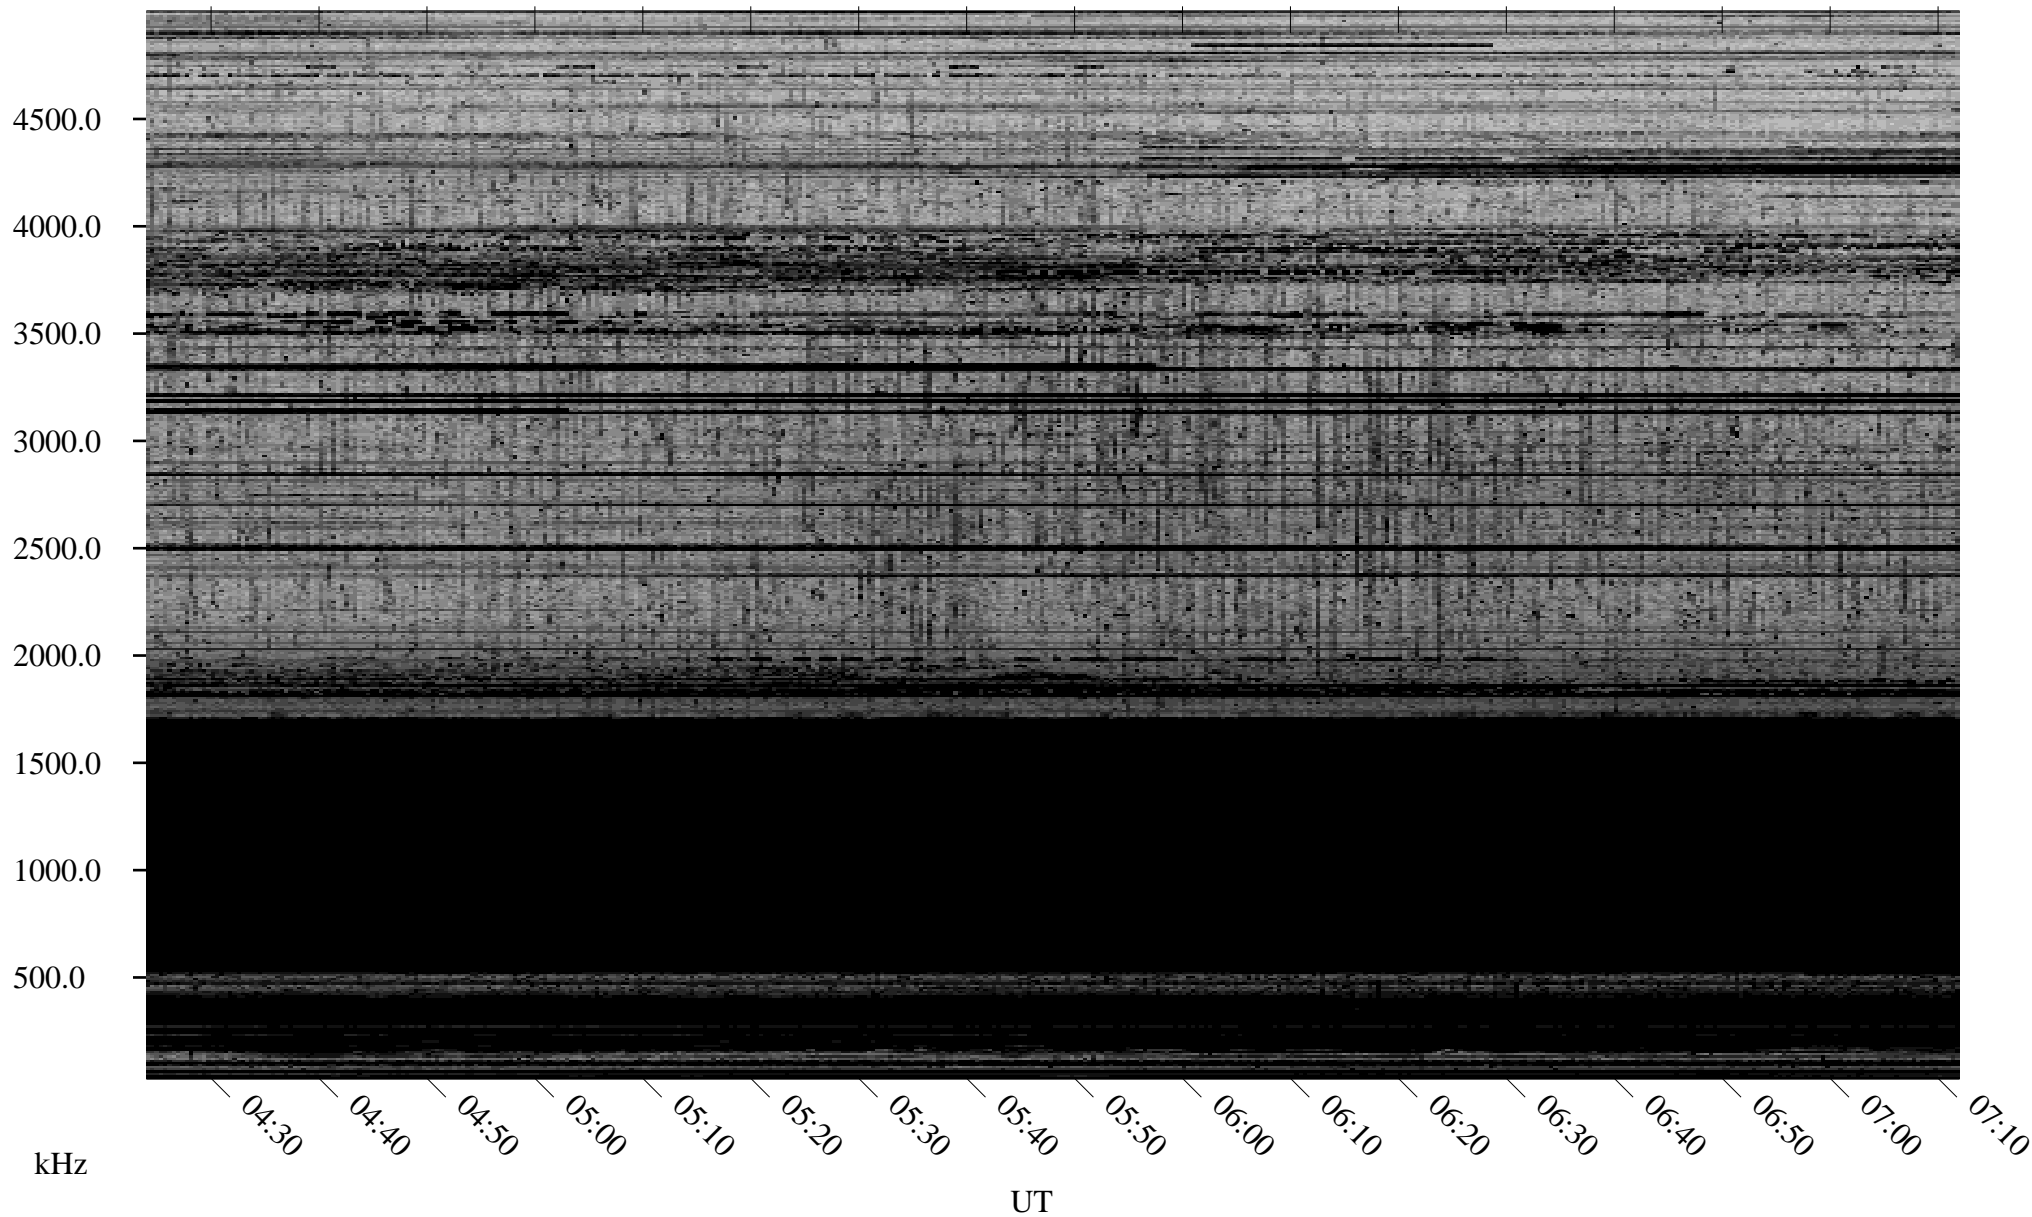

01/17/2009 Churchill, Manitoba

Linear Scale Black = 161 White = 15

ch09017l.r01SUm max_12

Page 1

01/17/2009 Churchill, Manitoba

Linear Scale Black = 161 White = 15

ch09017l.r01SUm max_12

Page 2

01/18/2009 Churchill, Manitoba

Linear Scale Black = 161 White = 15

ch09017l.r01SUm max_12

Page 3

01/18/2009 Churchill, Manitoba

Linear Scale Black = 161 White = 15

ch090171.r01SUm max_12

Page 4

01/18/2009 Churchill, Manitoba

Linear Scale Black = 161 White = 15

ch09017l.r01SUm max_12

Page 5

01/18/2009 Churchill, Manitoba

Linear Scale Black = 161 White = 15

ch09017l.r01SUm max_12

Page 6

01/18/2009 Churchill, Manitoba

Linear Scale Black = 161 White = 15

ch09017l.r01SUm max_12

Page 7

01/18/2009 Churchill, Manitoba

Linear Scale Black = 161 White = 15

ch09017l.r01SUm max_12

Page 8