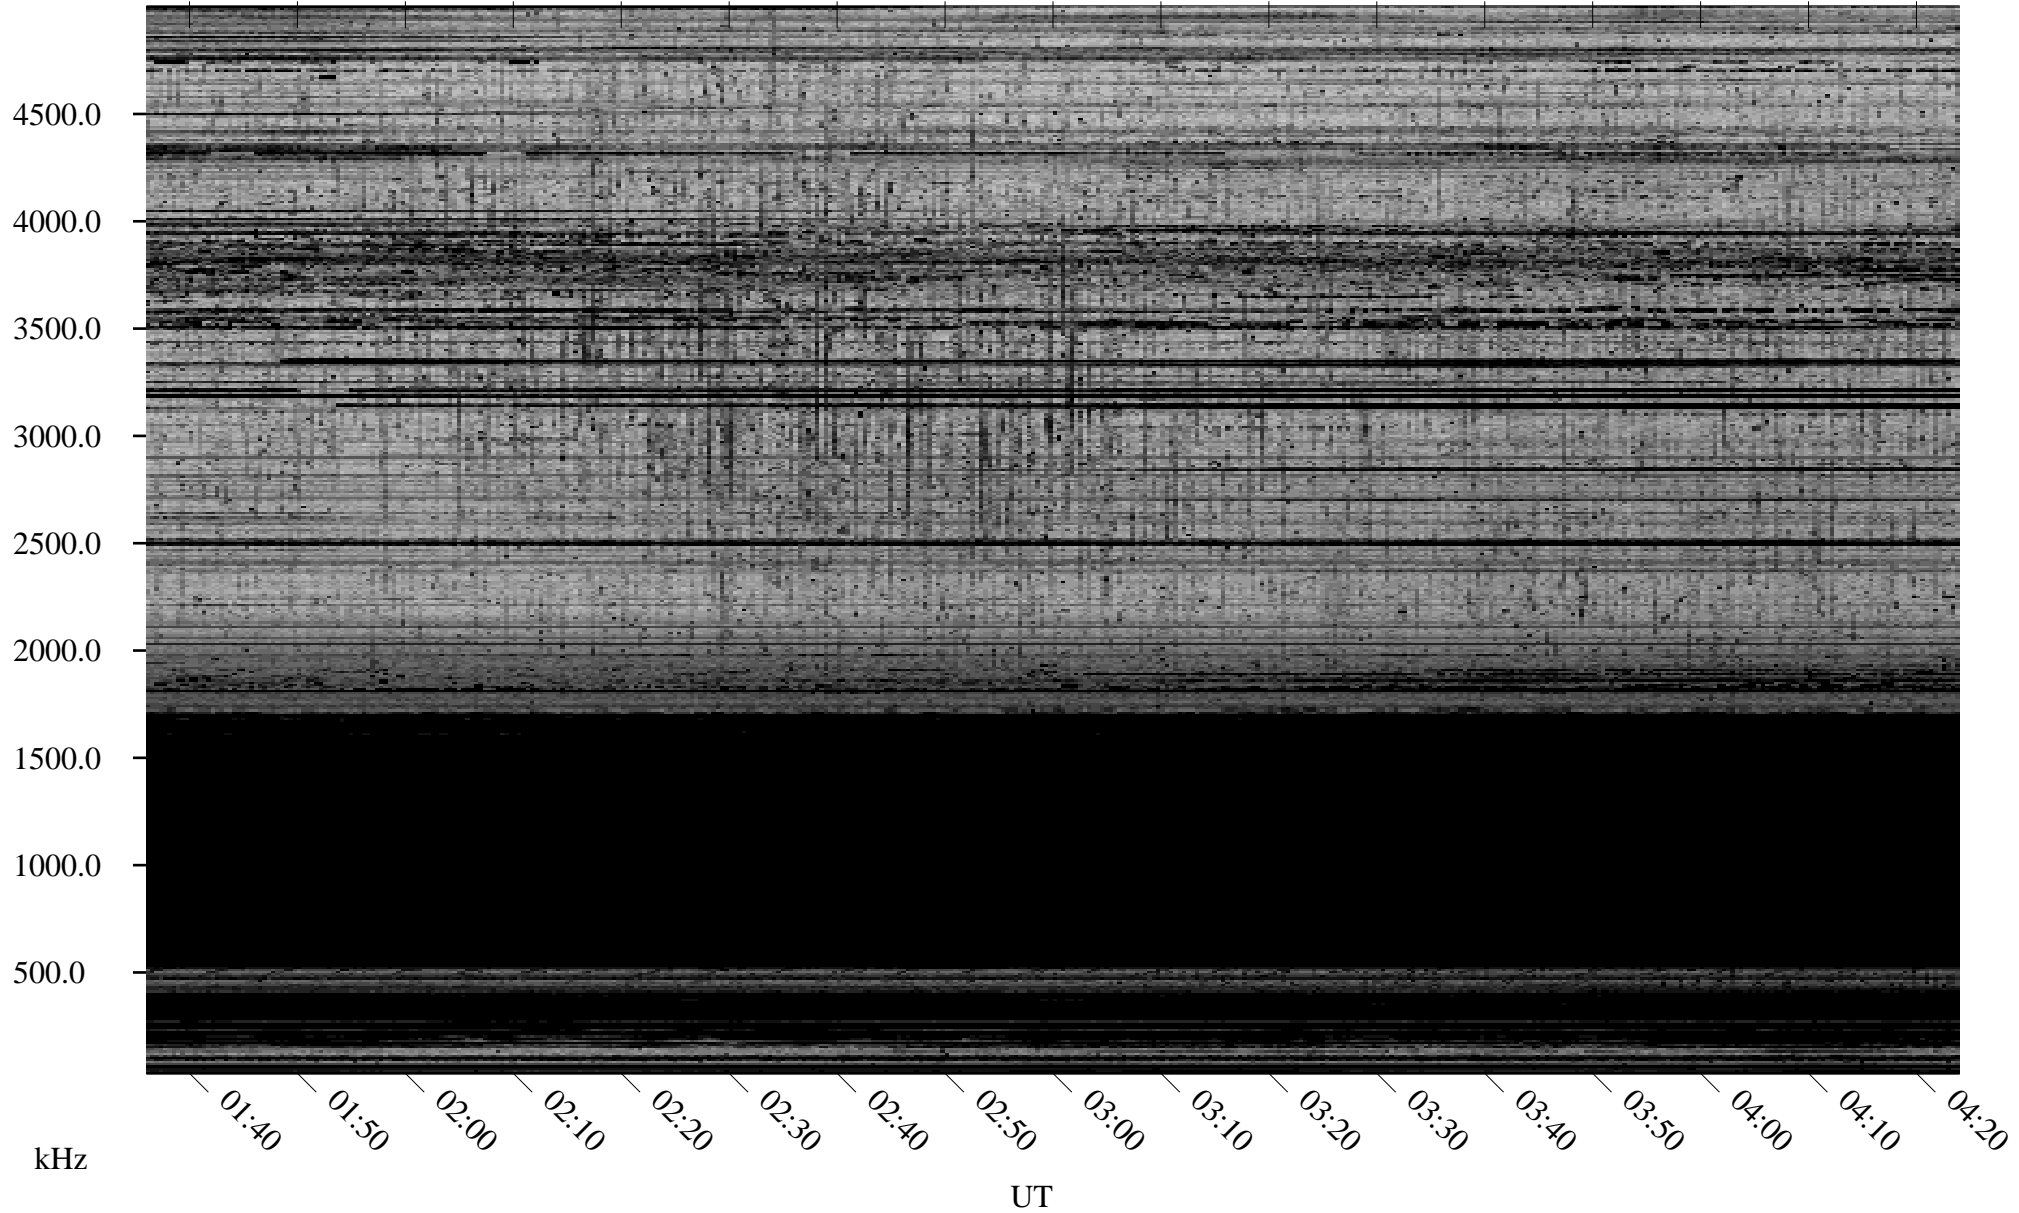

01/17/2009 Churchill, Manitoba

Linear Scale Black = 161 White = 15

ch09017l.r01SUm max_12

Page 1

01/17/2009 Churchill, Manitoba

Linear Scale Black = 161 White = 15

ch09017l.r01SUm max_12

Page 2

01/18/2009 Churchill, Manitoba

Linear Scale Black = 161 White = 15

ch09017l.r01SUm max_12

Page 3

01/18/2009 Churchill, Manitoba

Linear Scale Black = 161 White = 15

ch090171.r01SUm max_12

Page 4

01/18/2009 Churchill, Manitoba

Linear Scale Black = 161 White = 15

ch09017l.r01SUm max_12

Page 5

01/18/2009 Churchill, Manitoba

Linear Scale Black = 161 White = 15

ch09017l.r01SUm max_12

Page 6

01/18/2009 Churchill, Manitoba

Linear Scale Black = 161 White = 15

ch09017l.r01SUm max_12

Page 7

01/18/2009 Churchill, Manitoba

Linear Scale Black = 161 White = 15

ch09017l.r01SUm max_12

Page 8