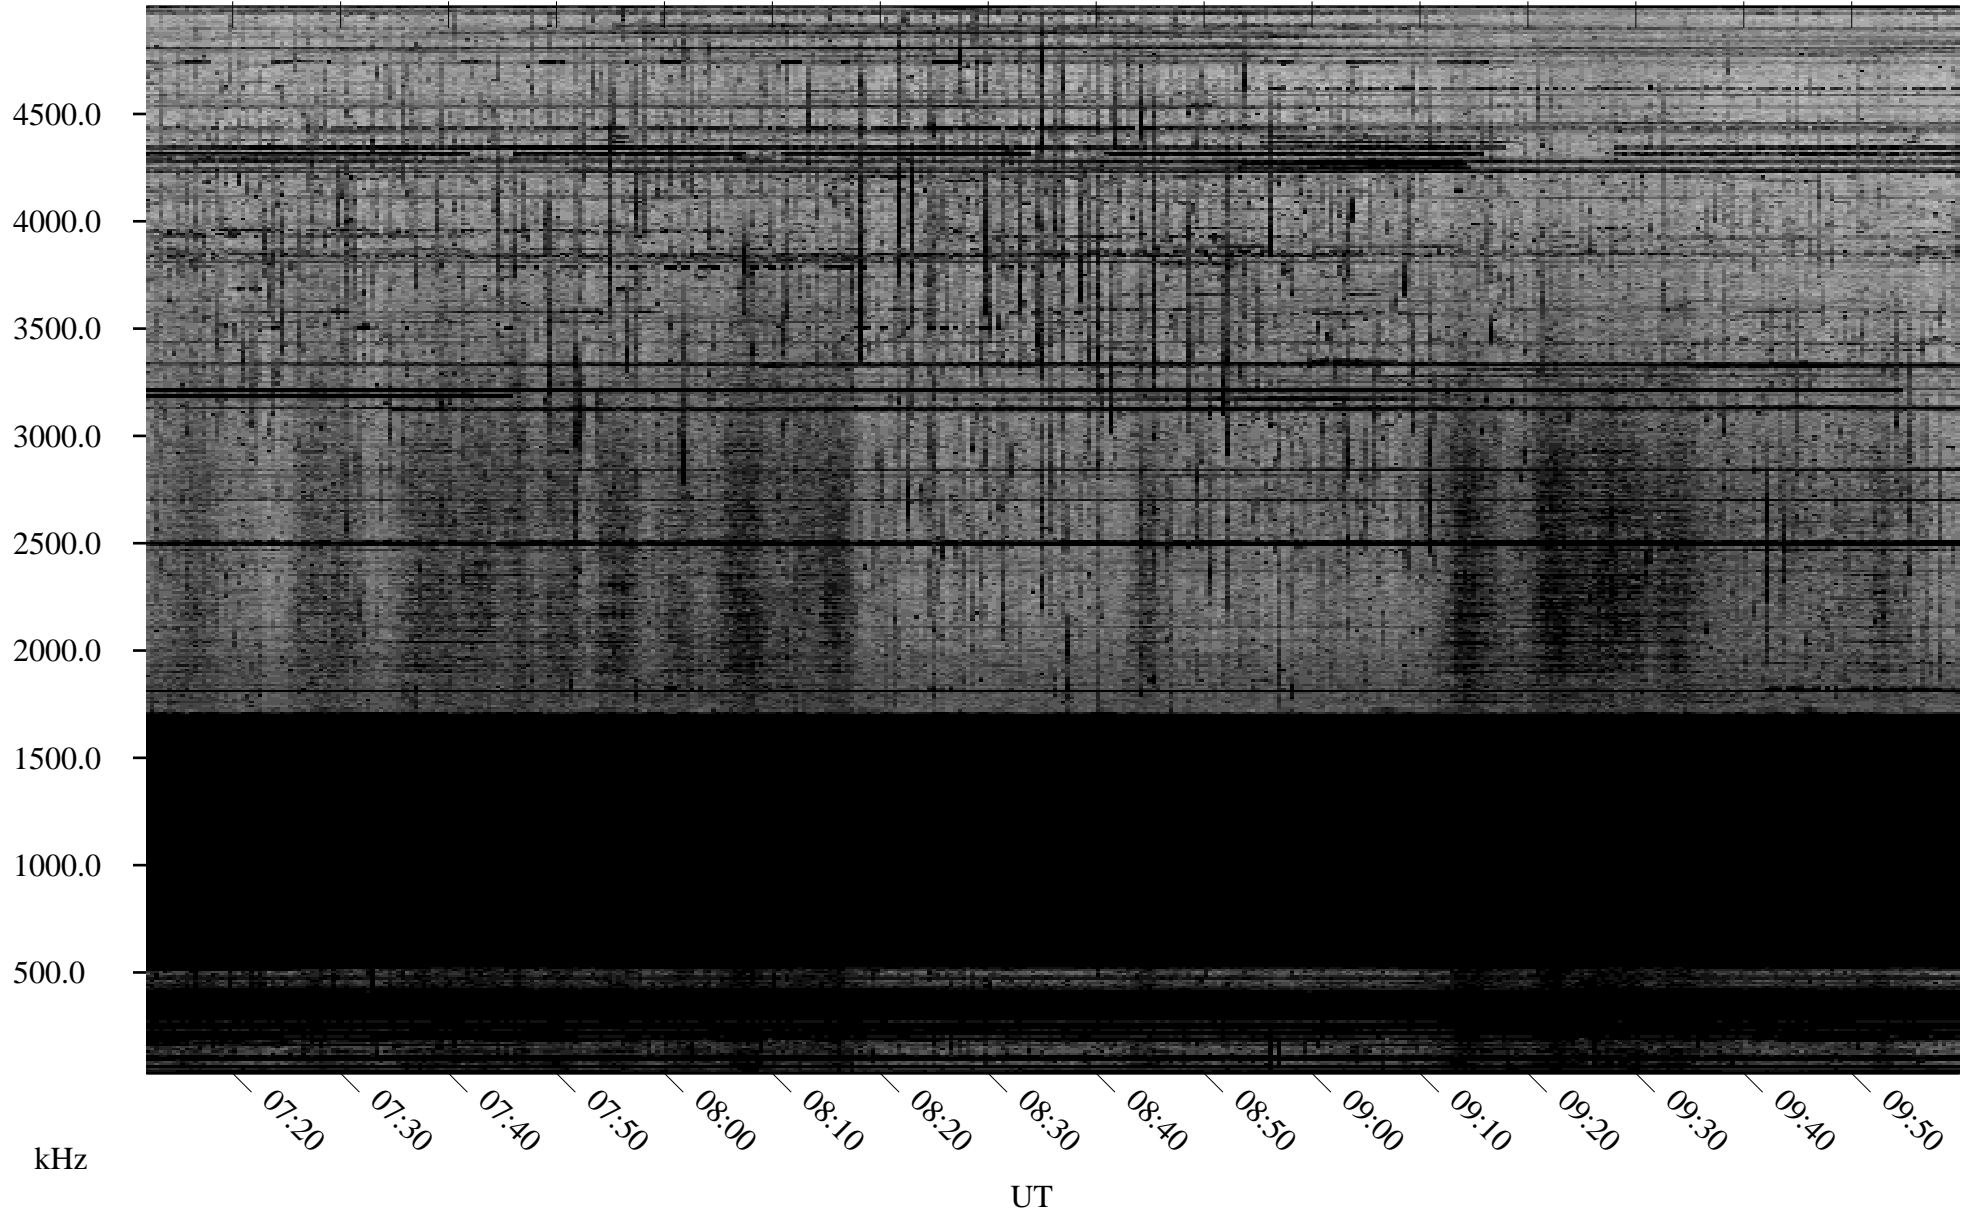

01/19/2009 Churchill, Manitoba

Linear Scale Black = 161 White = 15

ch09019l.r00SUm max_12

Page 1

01/19/2009 Churchill, Manitoba

Linear Scale Black = 161 White = 15

ch09019l.r00SUm max_12

Page 2

01/20/2009 Churchill, Manitoba

Linear Scale Black = 161 White = 15

ch09019l.r00SUm max_12

Page 3

01/20/2009 Churchill, Manitoba

Linear Scale Black = 161 White = 15

ch09019l.r00SUm max_12

Page 4

01/20/2009 Churchill, Manitoba

Linear Scale Black = 161 White = 15

ch09019l.r00SUm max_12

Page 5

01/20/2009 Churchill, Manitoba

Linear Scale Black = 161 White = 15

ch09019l.r00SUm max_12

Page 6

01/20/2009 Churchill, Manitoba

Linear Scale Black = 161 White = 15

ch09019l.r00SUm max_12

Page 7

01/20/2009 Churchill, Manitoba

Linear Scale Black = 161 White = 15

ch09019l.r00SUm max_12