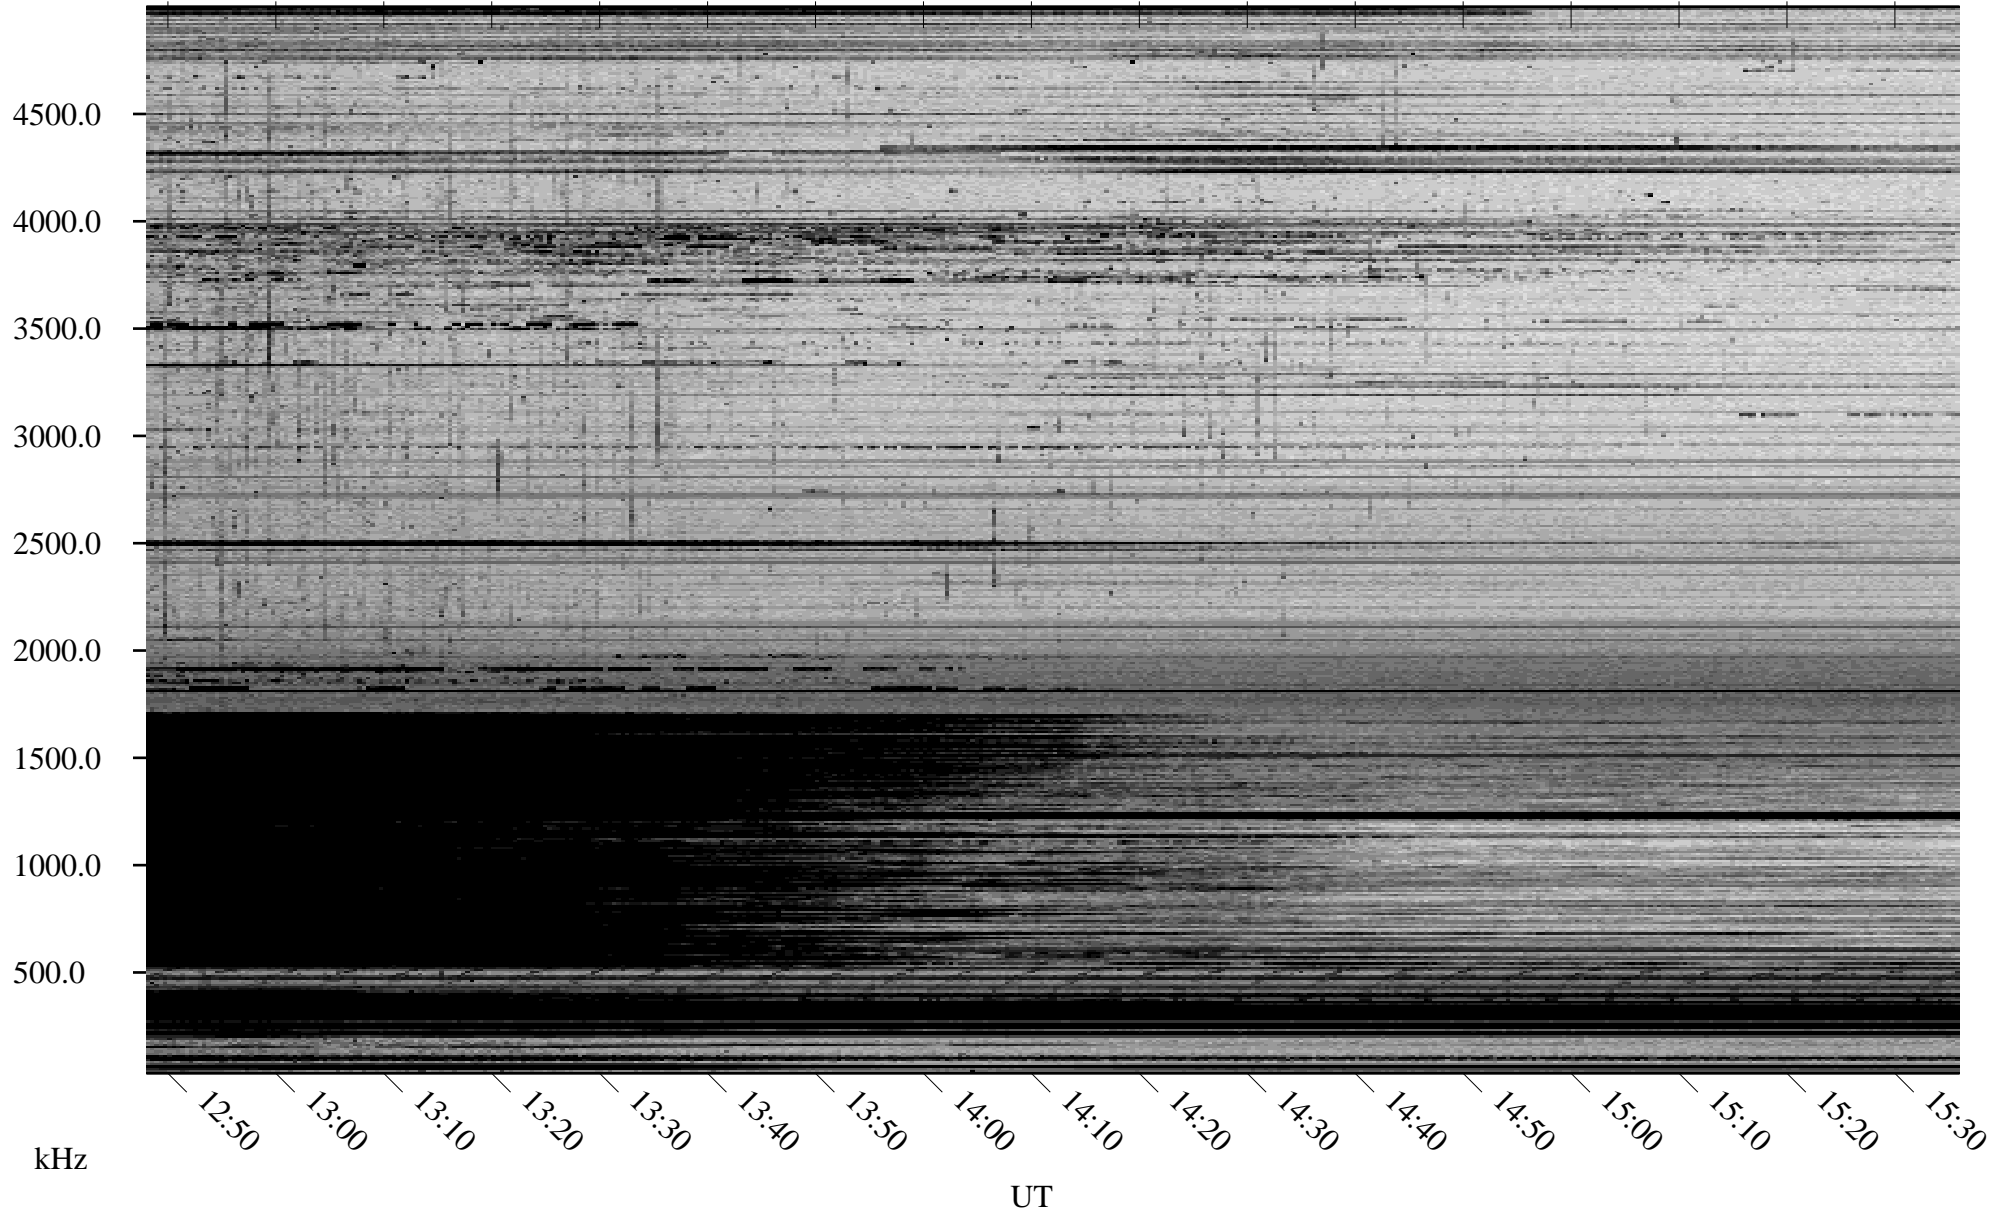

01/19/2009 Churchill, Manitoba

Linear Scale Black = 161 White = 15

ch09019l.r00SUm max_12

Page 1

01/19/2009 Churchill, Manitoba

Linear Scale Black = 161 White = 15

ch09019l.r00SUm max_12

Page 2

01/20/2009 Churchill, Manitoba

Linear Scale Black = 161 White = 15

ch09019l.r00SUm max_12

Page 3

01/20/2009 Churchill, Manitoba

Linear Scale Black = 161 White = 15

ch09019l.r00SUm max_12

Page 4

01/20/2009 Churchill, Manitoba

Linear Scale Black = 161 White = 15

ch09019l.r00SUm max_12

Page 5

01/20/2009 Churchill, Manitoba

Linear Scale Black = 161 White = 15

ch09019l.r00SUm max_12

Page 6

01/20/2009 Churchill, Manitoba

Linear Scale Black = 161 White = 15

ch09019l.r00SUm max_12

Page 7

01/20/2009 Churchill, Manitoba

Linear Scale Black = 161 White = 15

ch09019l.r00SUm max_12