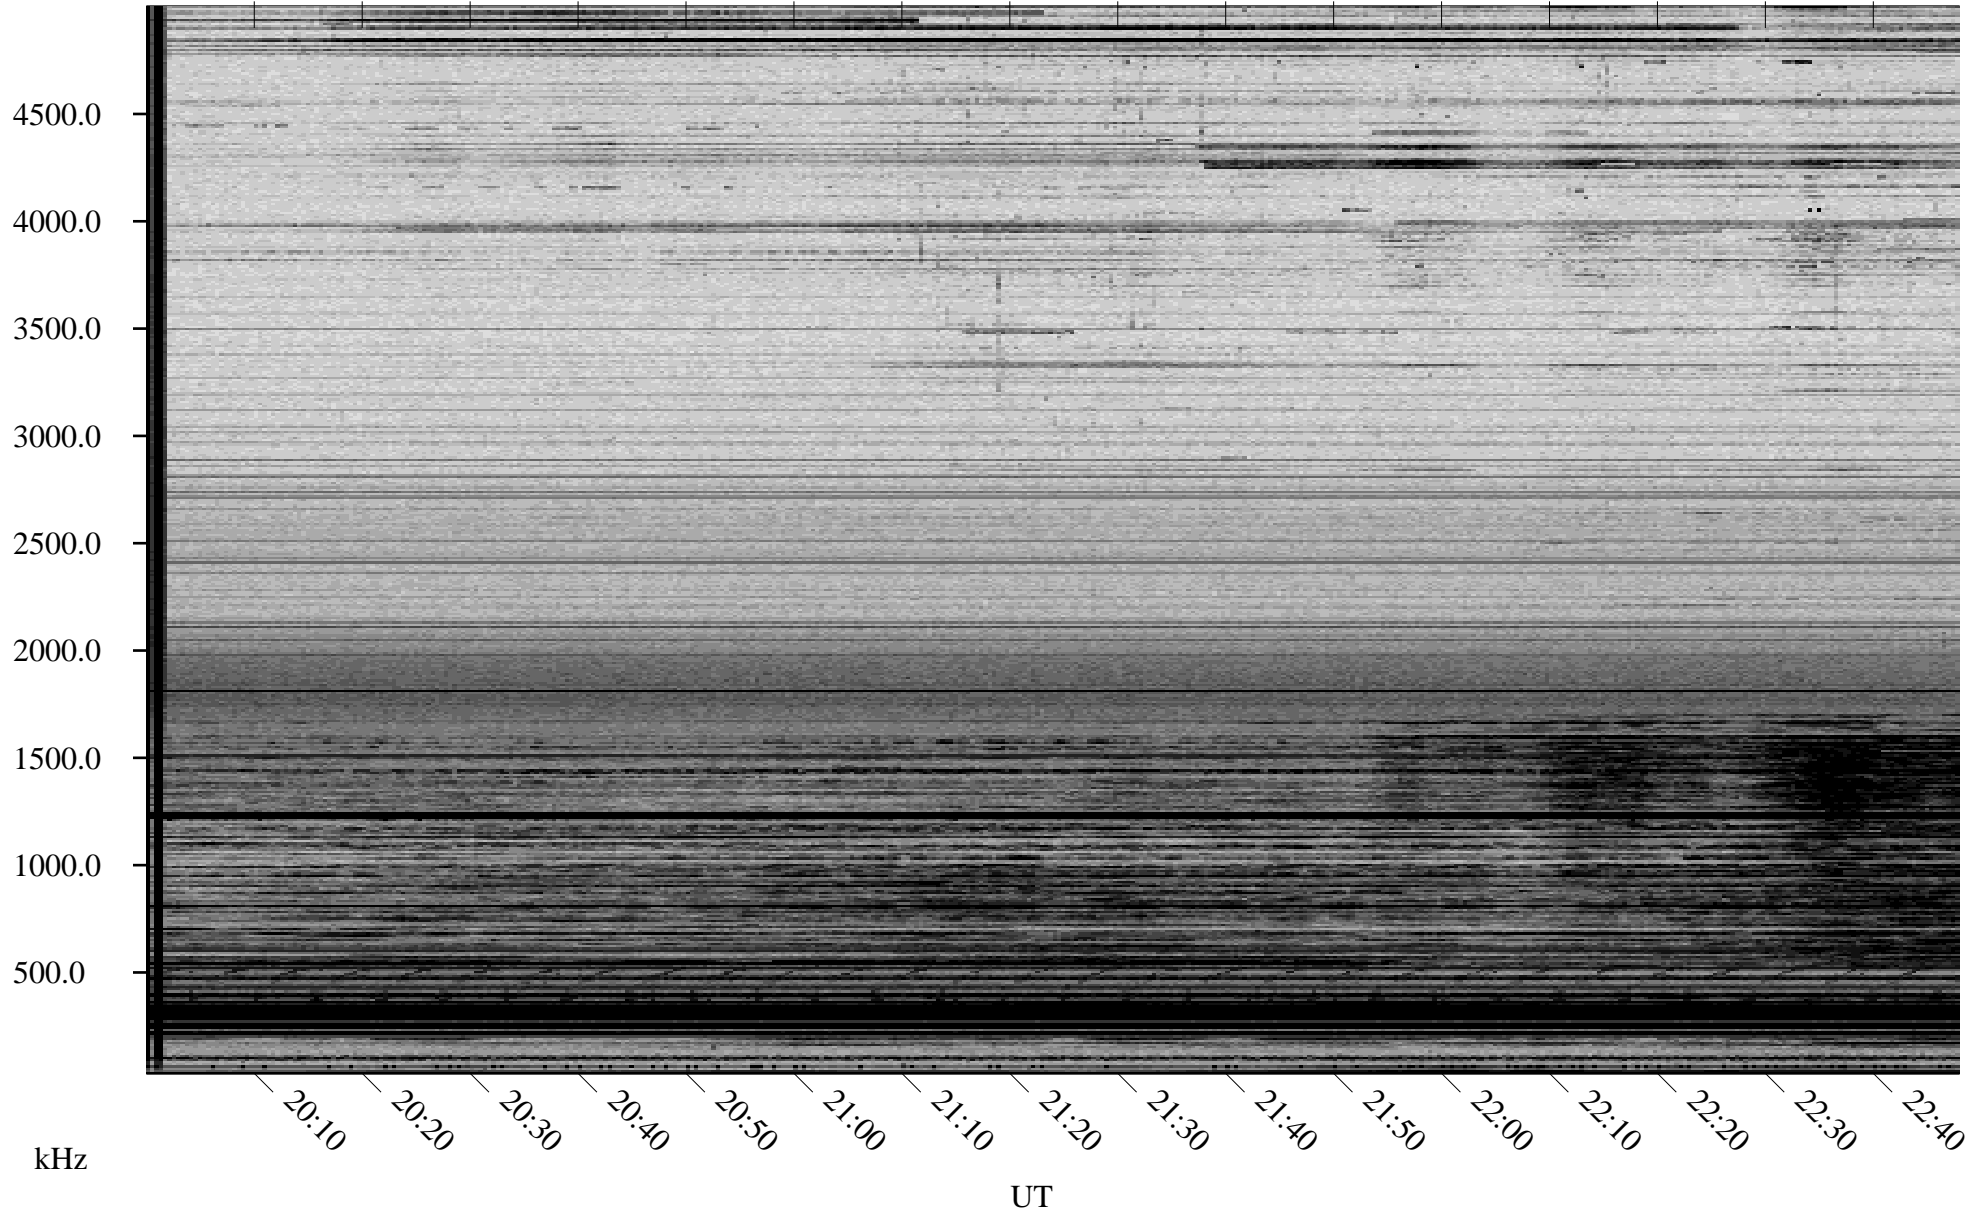

01/19/2009 Churchill, Manitoba

Linear Scale Black = 161 White = 15

ch09019l.r00SUm max_12

Page 1

01/19/2009 Churchill, Manitoba

Linear Scale Black = 161 White = 15

ch09019l.r00SUm max_12

Page 2

01/20/2009 Churchill, Manitoba

Linear Scale Black = 161 White = 15

ch09019l.r00SUm max_12

Page 3

01/20/2009 Churchill, Manitoba

Linear Scale Black = 161 White = 15

ch09019l.r00SUm max_12

Page 4

01/20/2009 Churchill, Manitoba

Linear Scale Black = 161 White = 15

ch09019l.r00SUm max_12

Page 5

01/20/2009 Churchill, Manitoba

Linear Scale Black = 161 White = 15

ch09019l.r00SUm max_12

Page 6

01/20/2009 Churchill, Manitoba

Linear Scale Black = 161 White = 15

ch09019l.r00SUm max_12

Page 7

01/20/2009 Churchill, Manitoba

Linear Scale Black = 161 White = 15

ch09019l.r00SUm max_12