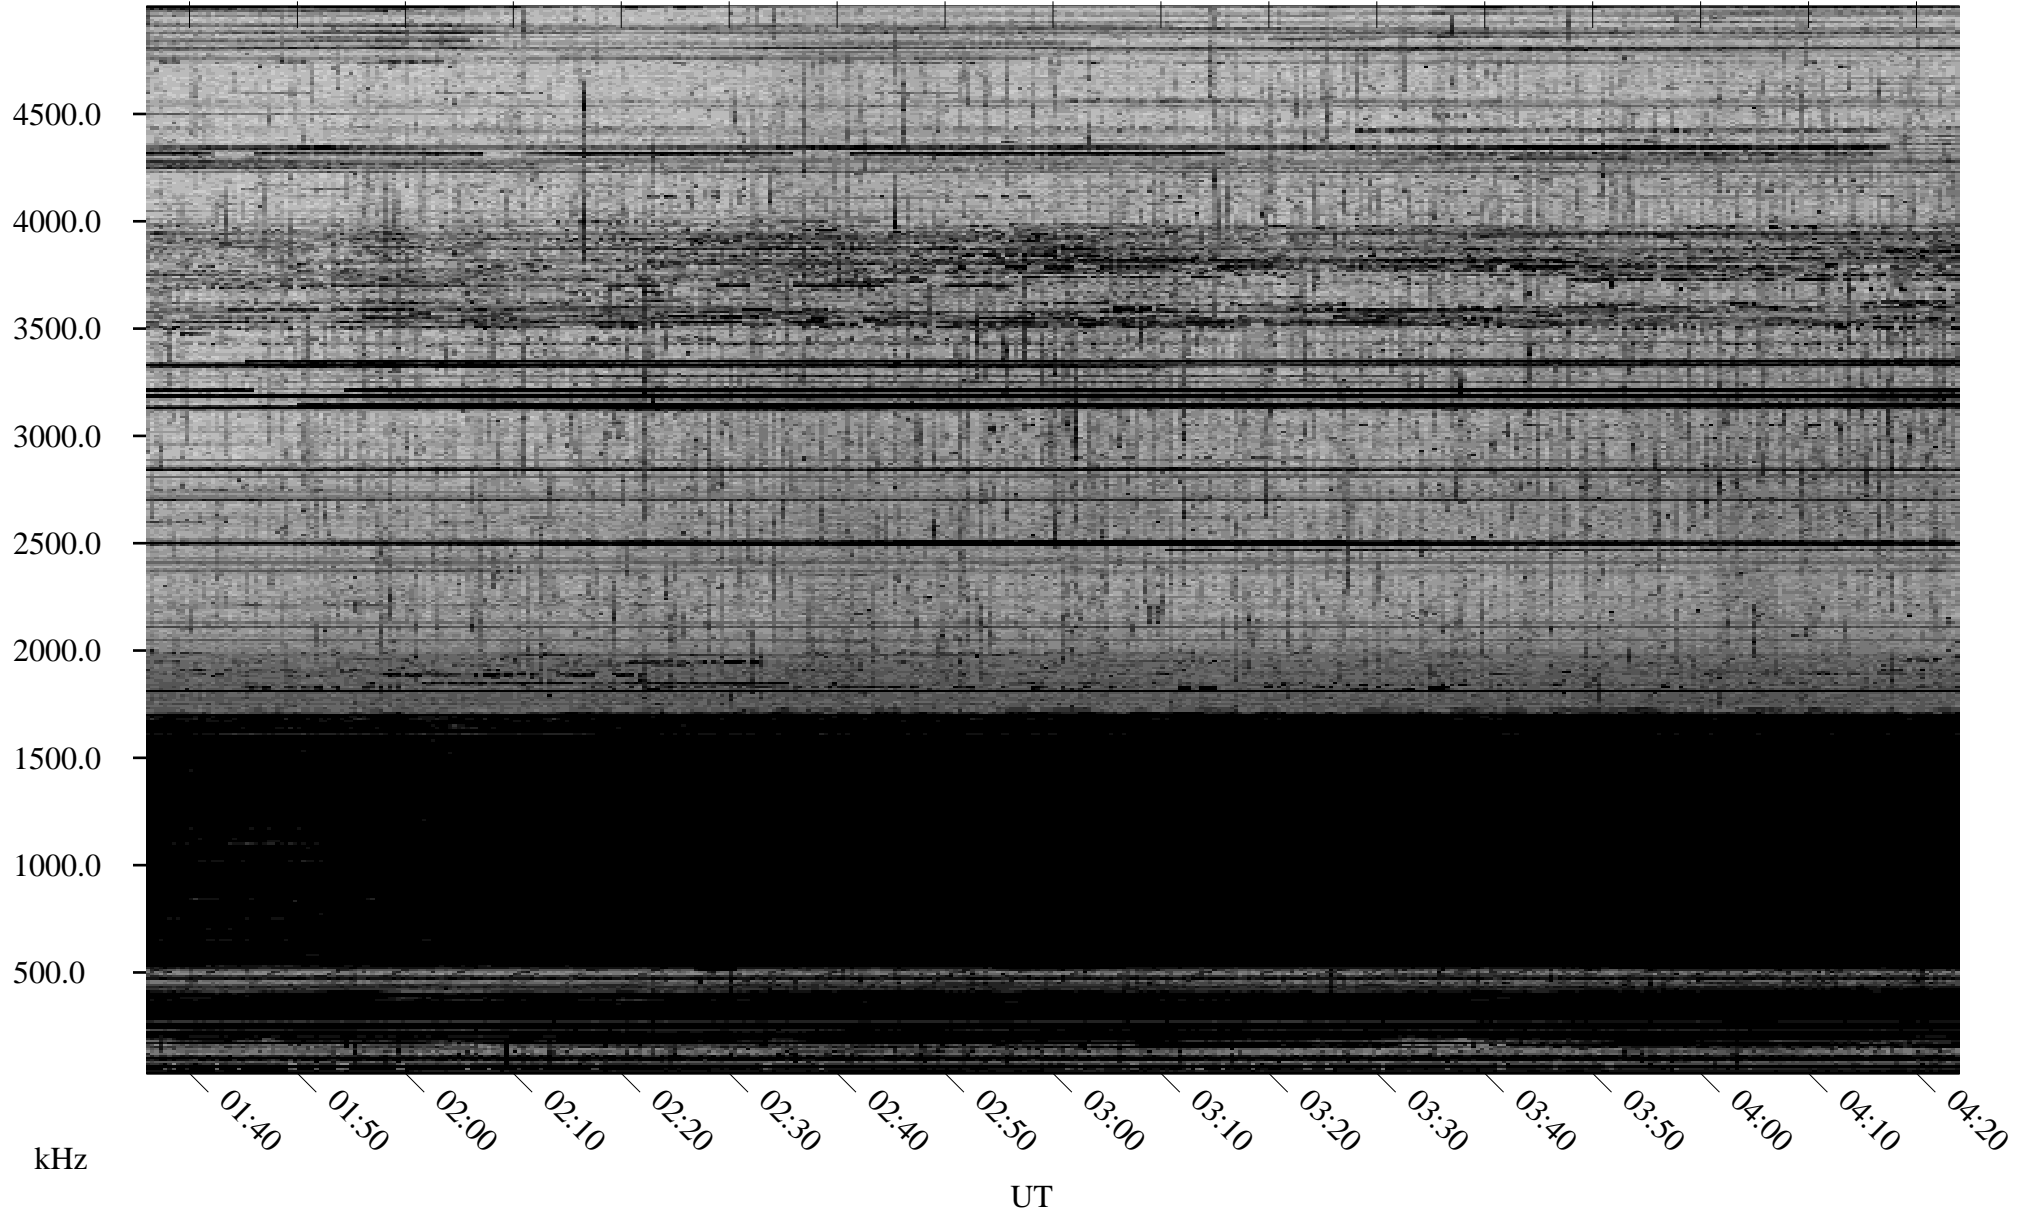

01/19/2009 Churchill, Manitoba

Linear Scale Black = 161 White = 15

ch09019l.r00SUm max_12

Page 1

01/19/2009 Churchill, Manitoba

Linear Scale Black = 161 White = 15

ch09019l.r00SUm max_12

Page 2

01/20/2009 Churchill, Manitoba

Linear Scale Black = 161 White = 15

ch09019l.r00SUm max_12

Page 3

01/20/2009 Churchill, Manitoba

Linear Scale Black = 161 White = 15

ch09019l.r00SUm max_12

Page 4

01/20/2009 Churchill, Manitoba

Linear Scale Black = 161 White = 15

ch09019l.r00SUm max_12

Page 5

01/20/2009 Churchill, Manitoba

Linear Scale Black = 161 White = 15

ch09019l.r00SUm max_12

Page 6

01/20/2009 Churchill, Manitoba

Linear Scale Black = 161 White = 15

ch09019l.r00SUm max_12

Page 7

01/20/2009 Churchill, Manitoba

Linear Scale Black = 161 White = 15

ch09019l.r00SUm max_12