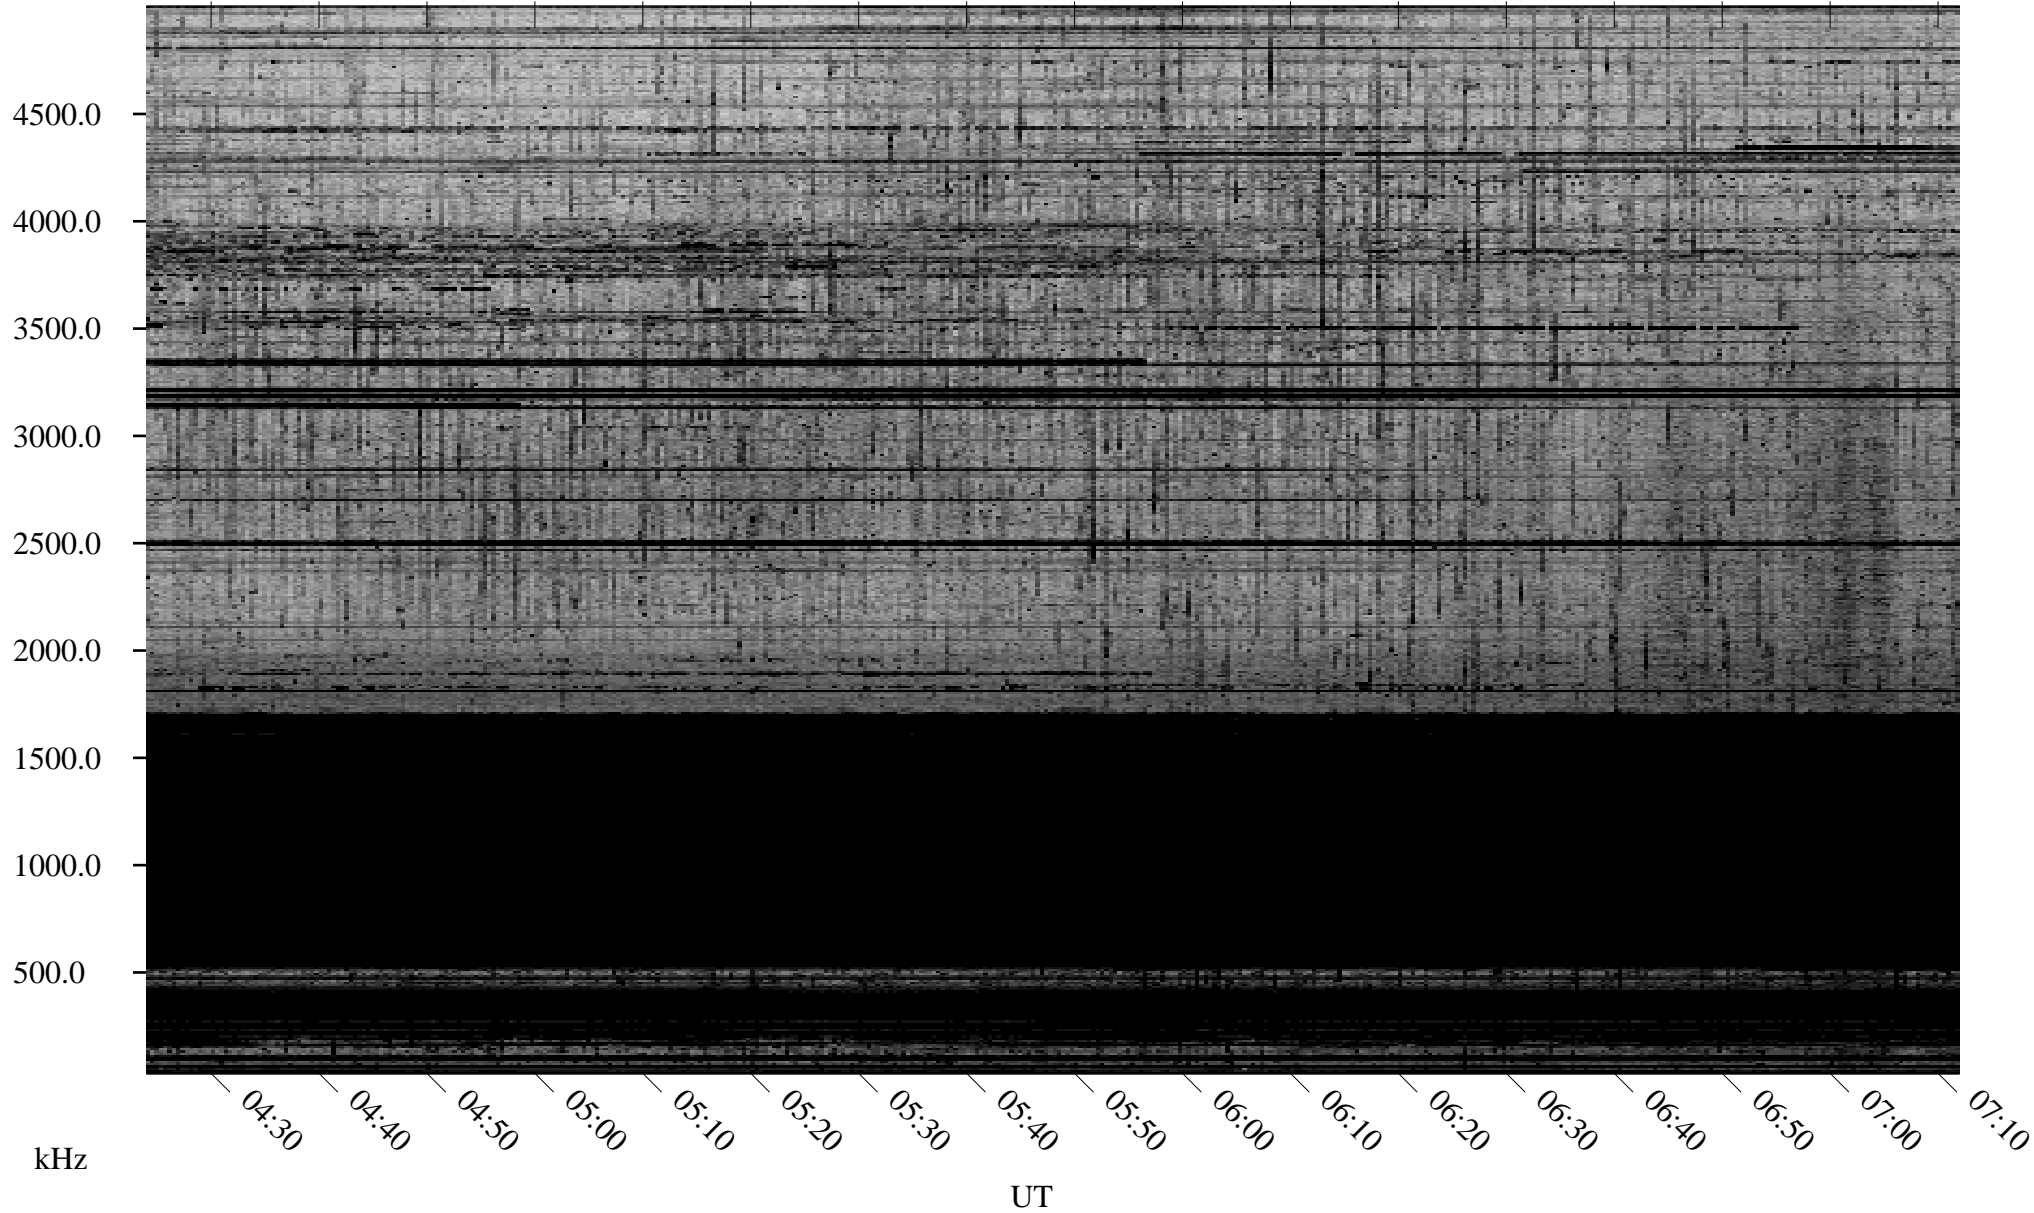

01/19/2009 Churchill, Manitoba

Linear Scale Black = 161 White = 15

ch09019l.r00SUm max_12

Page 1

01/19/2009 Churchill, Manitoba

Linear Scale Black = 161 White = 15

ch09019l.r00SUm max_12

Page 2

01/20/2009 Churchill, Manitoba

Linear Scale Black = 161 White = 15

ch09019l.r00SUm max_12

Page 3

01/20/2009 Churchill, Manitoba

Linear Scale Black = 161 White = 15

ch09019l.r00SUm max_12

Page 4

01/20/2009 Churchill, Manitoba

Linear Scale Black = 161 White = 15

ch09019l.r00SUm max_12

Page 5

01/20/2009 Churchill, Manitoba

Linear Scale Black = 161 White = 15

ch09019l.r00SUm max_12

Page 6

01/20/2009 Churchill, Manitoba

Linear Scale Black = 161 White = 15

ch09019l.r00SUm max_12

Page 7

01/20/2009 Churchill, Manitoba

Linear Scale Black = 161 White = 15

ch09019l.r00SUm max_12