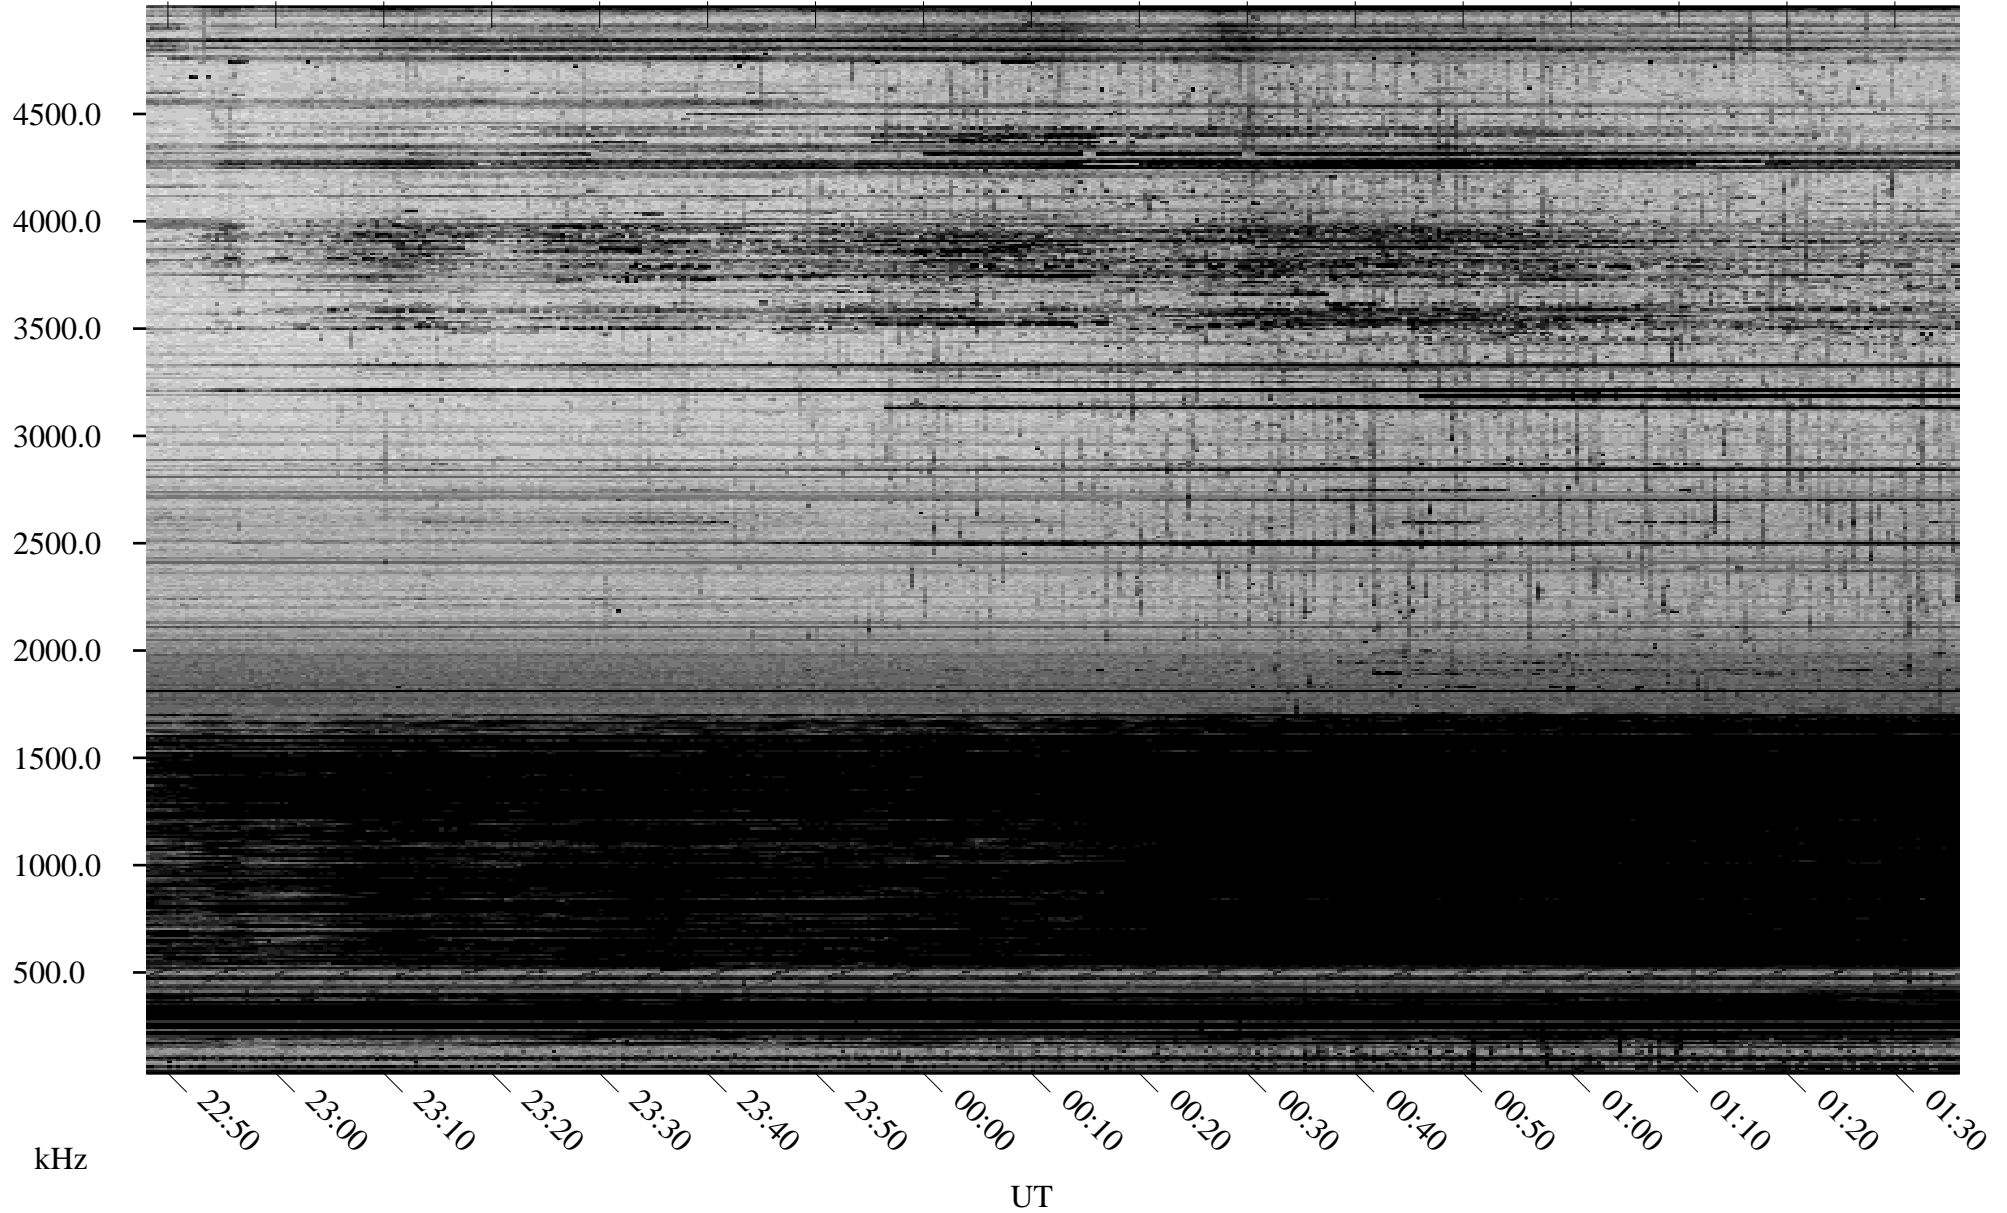

01/19/2009 Churchill, Manitoba

Linear Scale Black = 161 White = 15

ch09019l.r00SUm max_12

Page 1

01/19/2009 Churchill, Manitoba

Linear Scale Black = 161 White = 15

ch09019l.r00SUm max_12

Page 2

01/20/2009 Churchill, Manitoba

Linear Scale Black = 161 White = 15

ch09019l.r00SUm max_12

Page 3

01/20/2009 Churchill, Manitoba

Linear Scale Black = 161 White = 15

ch09019l.r00SUm max_12

Page 4

01/20/2009 Churchill, Manitoba

Linear Scale Black = 161 White = 15

ch09019l.r00SUm max_12

Page 5

01/20/2009 Churchill, Manitoba

Linear Scale Black = 161 White = 15

ch09019l.r00SUm max_12

Page 6

01/20/2009 Churchill, Manitoba

Linear Scale Black = 161 White = 15

ch09019l.r00SUm max_12

Page 7

01/20/2009 Churchill, Manitoba

Linear Scale Black = 161 White = 15

ch09019l.r00SUm max_12