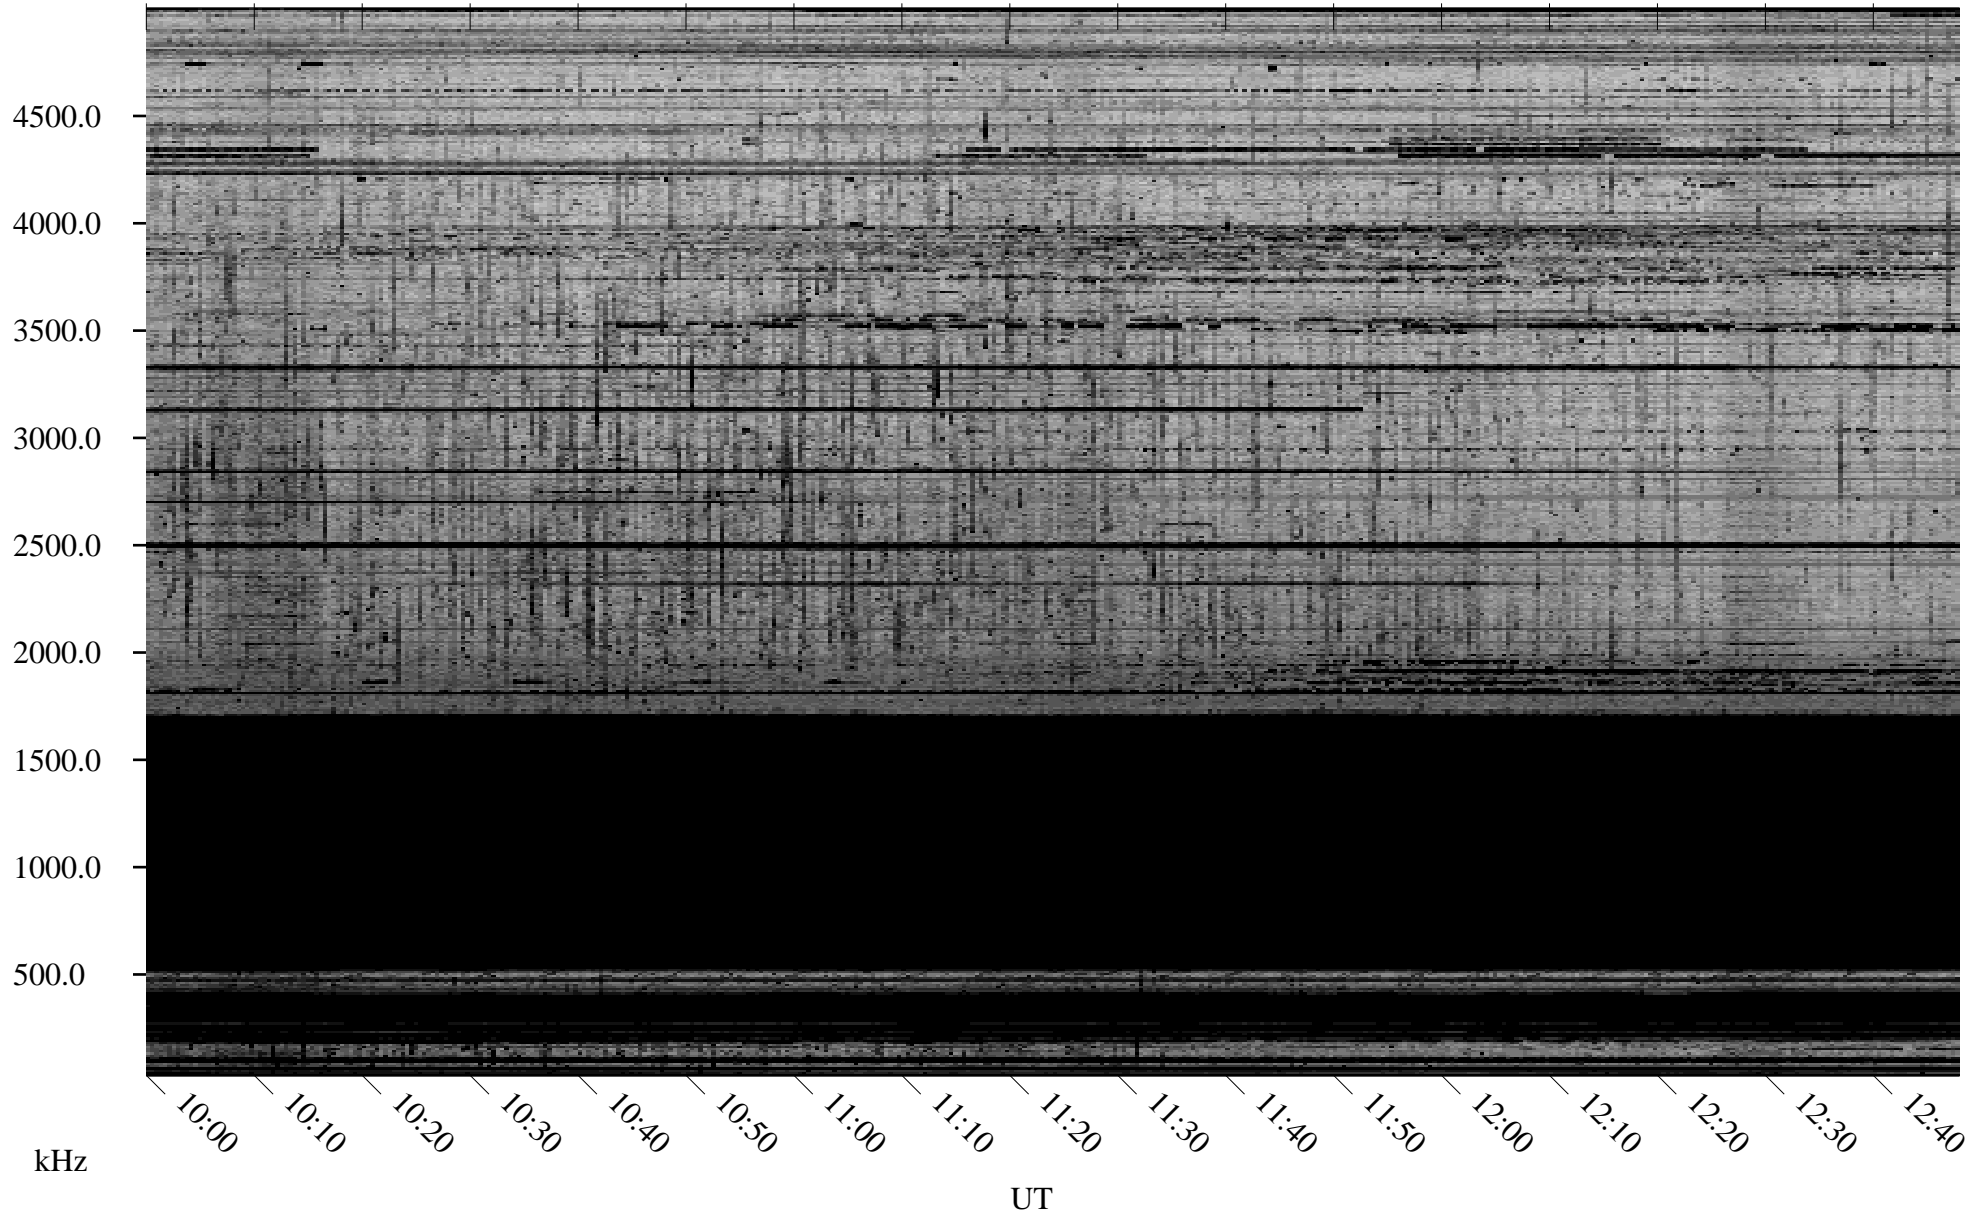

01/20/2009 Churchill, Manitoba

Linear Scale Black = 161 White = 15

ch09019l.r00SUm max_12

Page 5

01/20/2009 Churchill, Manitoba

Linear Scale Black = 161 White = 15

ch09019l.r00SUm max_12

Page 6

01/20/2009 Churchill, Manitoba

Linear Scale Black = 161 White = 15

ch09019l.r00SUm max_12

Page 7

01/20/2009 Churchill, Manitoba

Linear Scale Black = 161 White = 15

ch09019l.r00SUm max_12