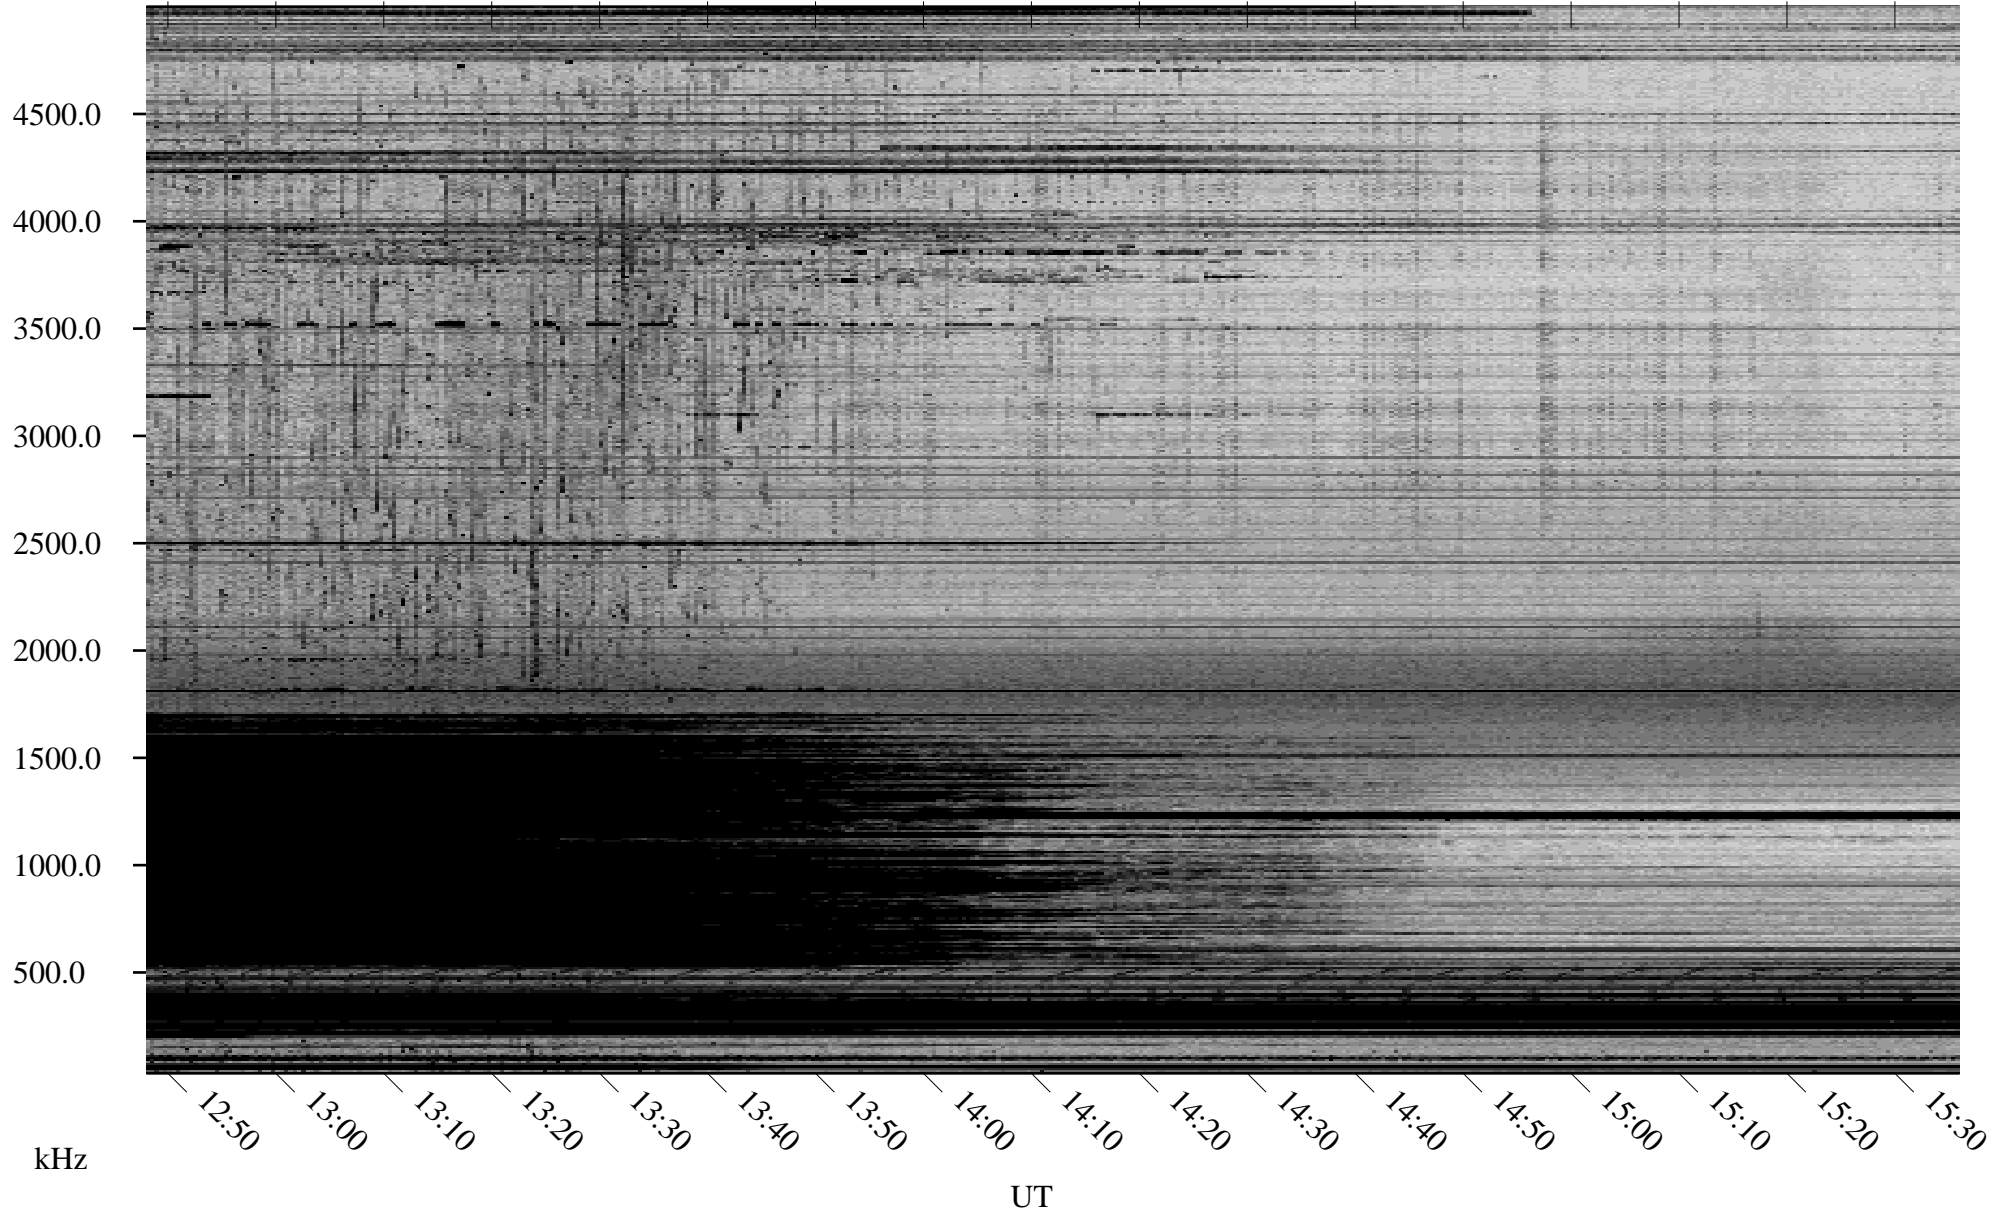

# 01/21/2009 Churchill, Manitoba

Linear Scale    Black = 161    White = 15

ch09020l.r00SUm max\_12

Page 6

# 01/21/2009 Churchill, Manitoba

Linear Scale    Black = 161    White = 15

ch09020l.r00SUm max\_12

Page 7

# 01/21/2009 Churchill, Manitoba

Linear Scale    Black = 161    White = 15

ch090201.r00SUm max\_12