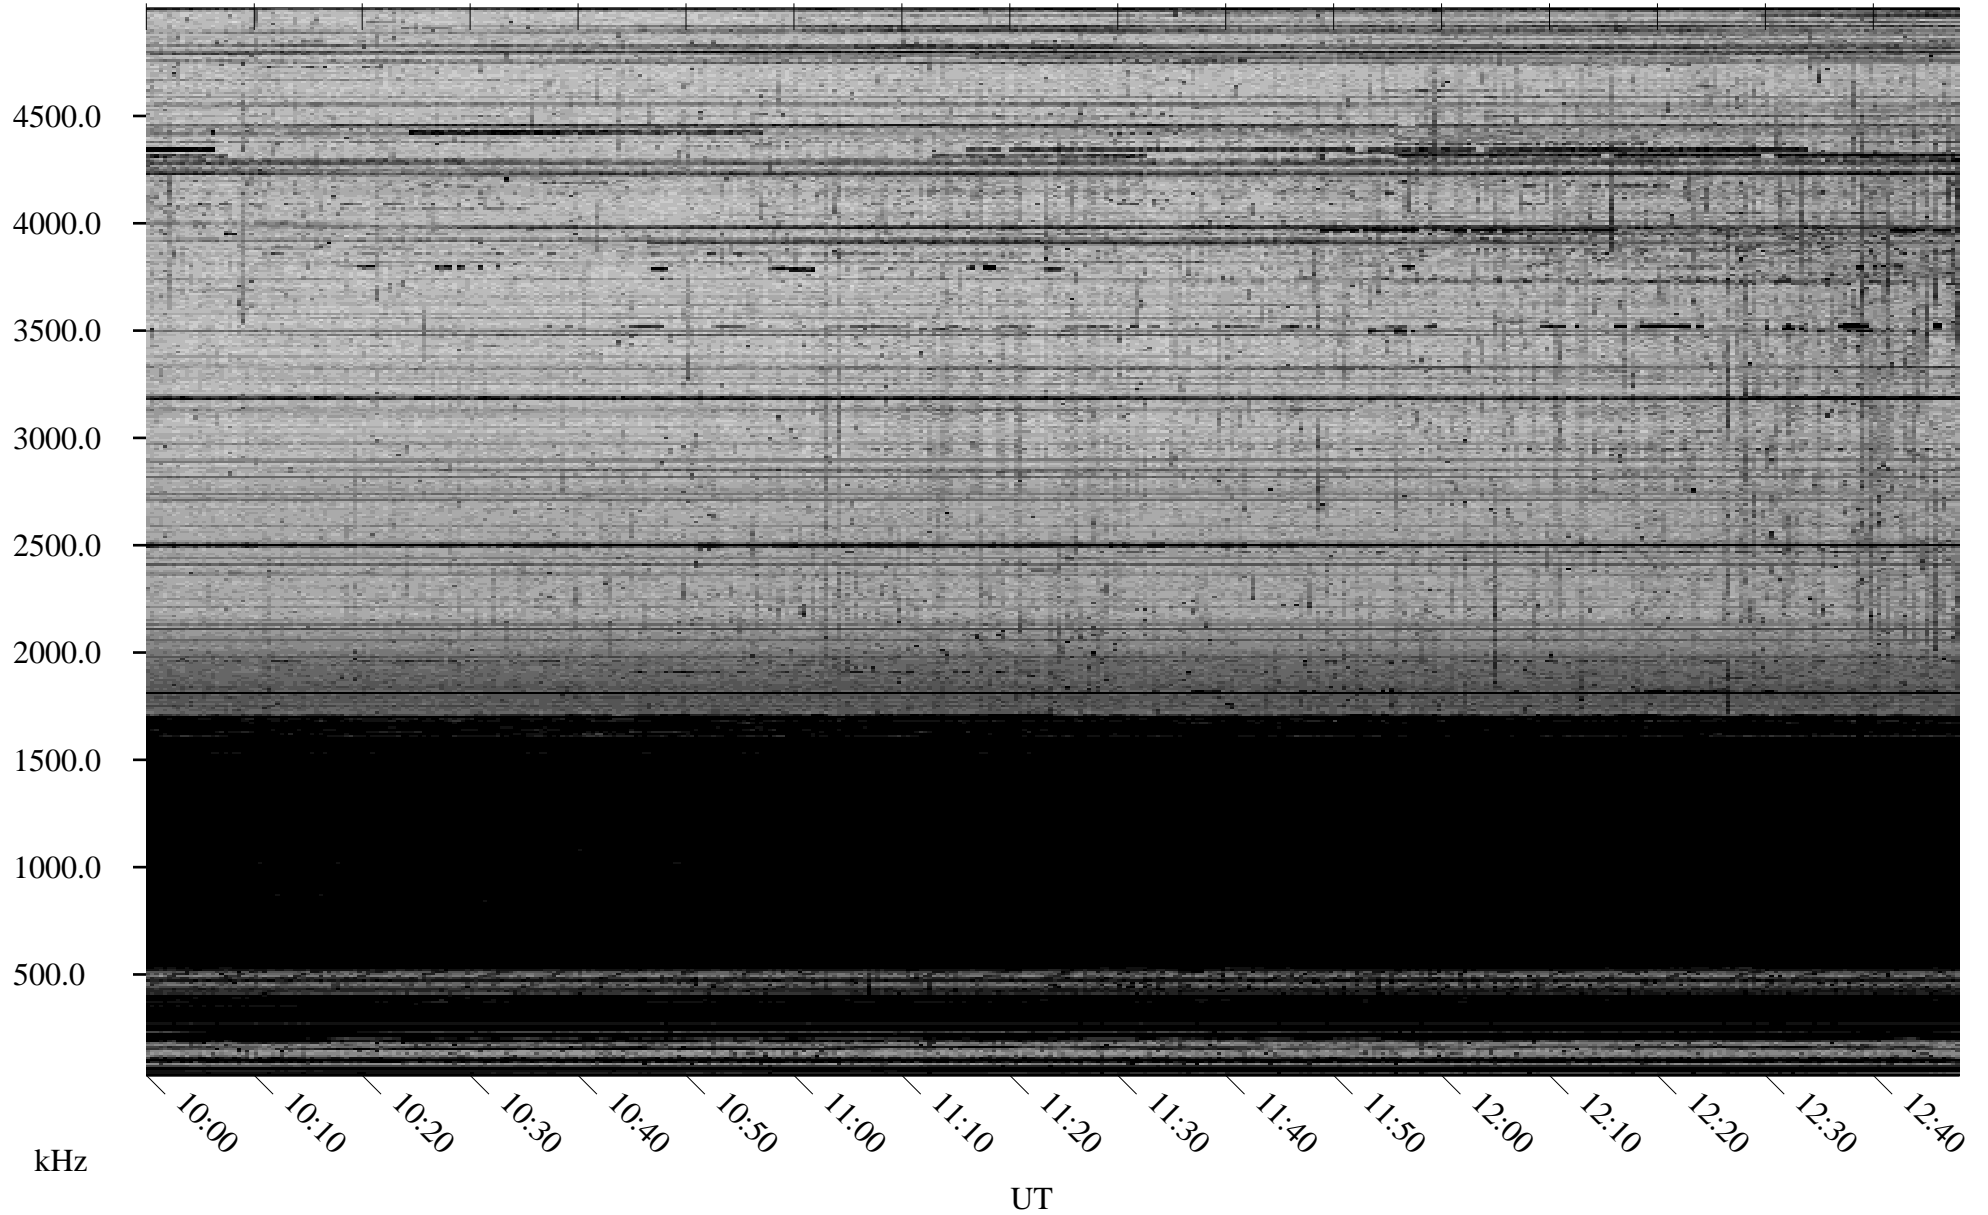

# 01/21/2009 Churchill, Manitoba

Linear Scale    Black = 161    White = 15

ch09020l.r00SUm max\_12

Page 5

# 01/21/2009 Churchill, Manitoba

Linear Scale    Black = 161    White = 15

ch09020l.r00SUm max\_12

Page 6