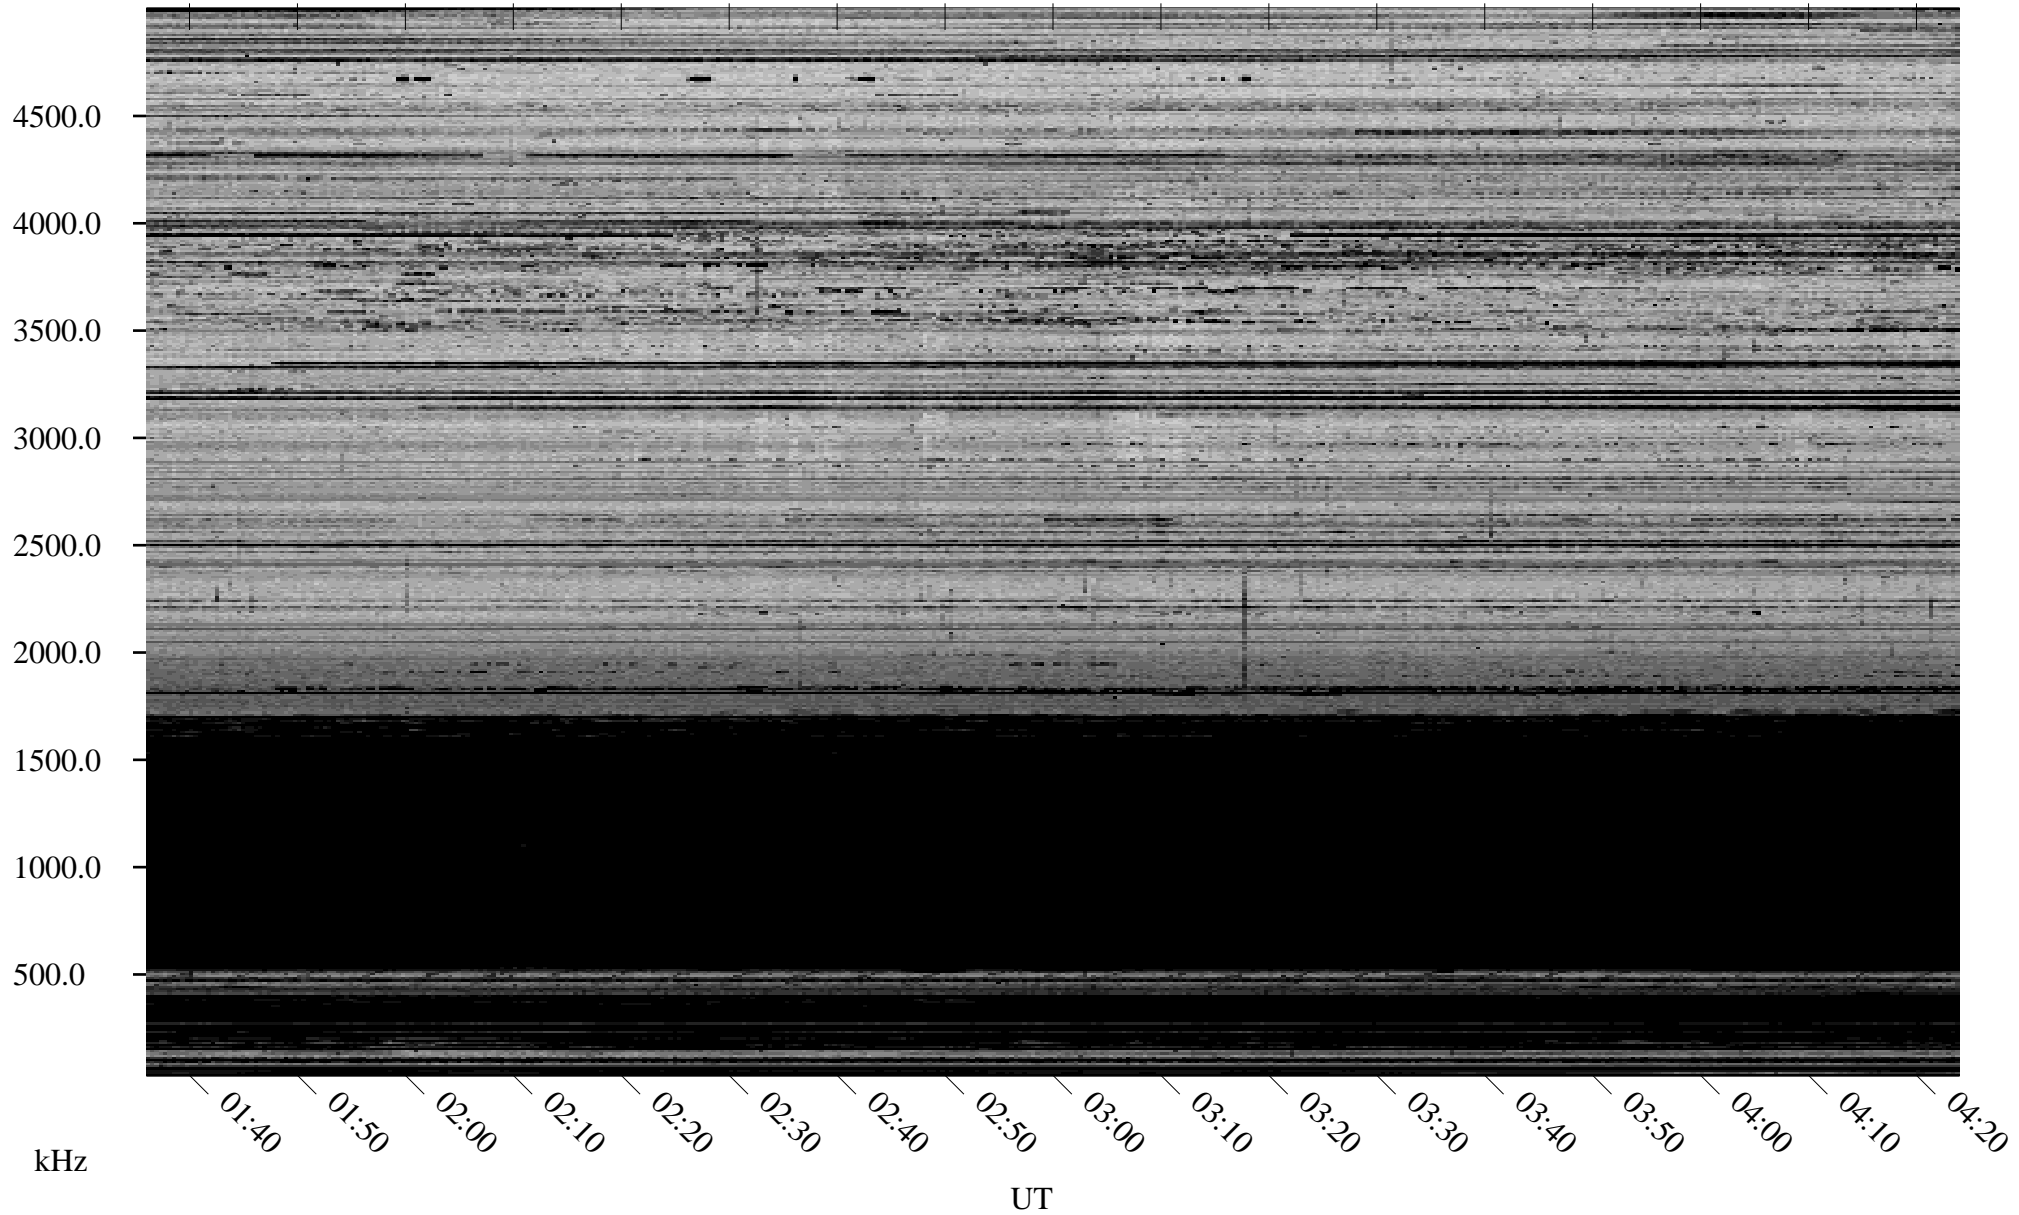

# 01/20/2009 Churchill, Manitoba

Linear Scale    Black = 161    White = 15

ch09020l.r00SUm max\_12

Page 1

# 01/20/2009 Churchill, Manitoba

Linear Scale    Black = 161    White = 15

ch09020l.r00SUm max\_12

Page 2

# 01/21/2009 Churchill, Manitoba

Linear Scale    Black = 161    White = 15

ch09020l.r00SUm max\_12

Page 3

# 01/21/2009 Churchill, Manitoba

Linear Scale    Black = 161    White = 15

ch09020l.r00SUm max\_12

Page 4