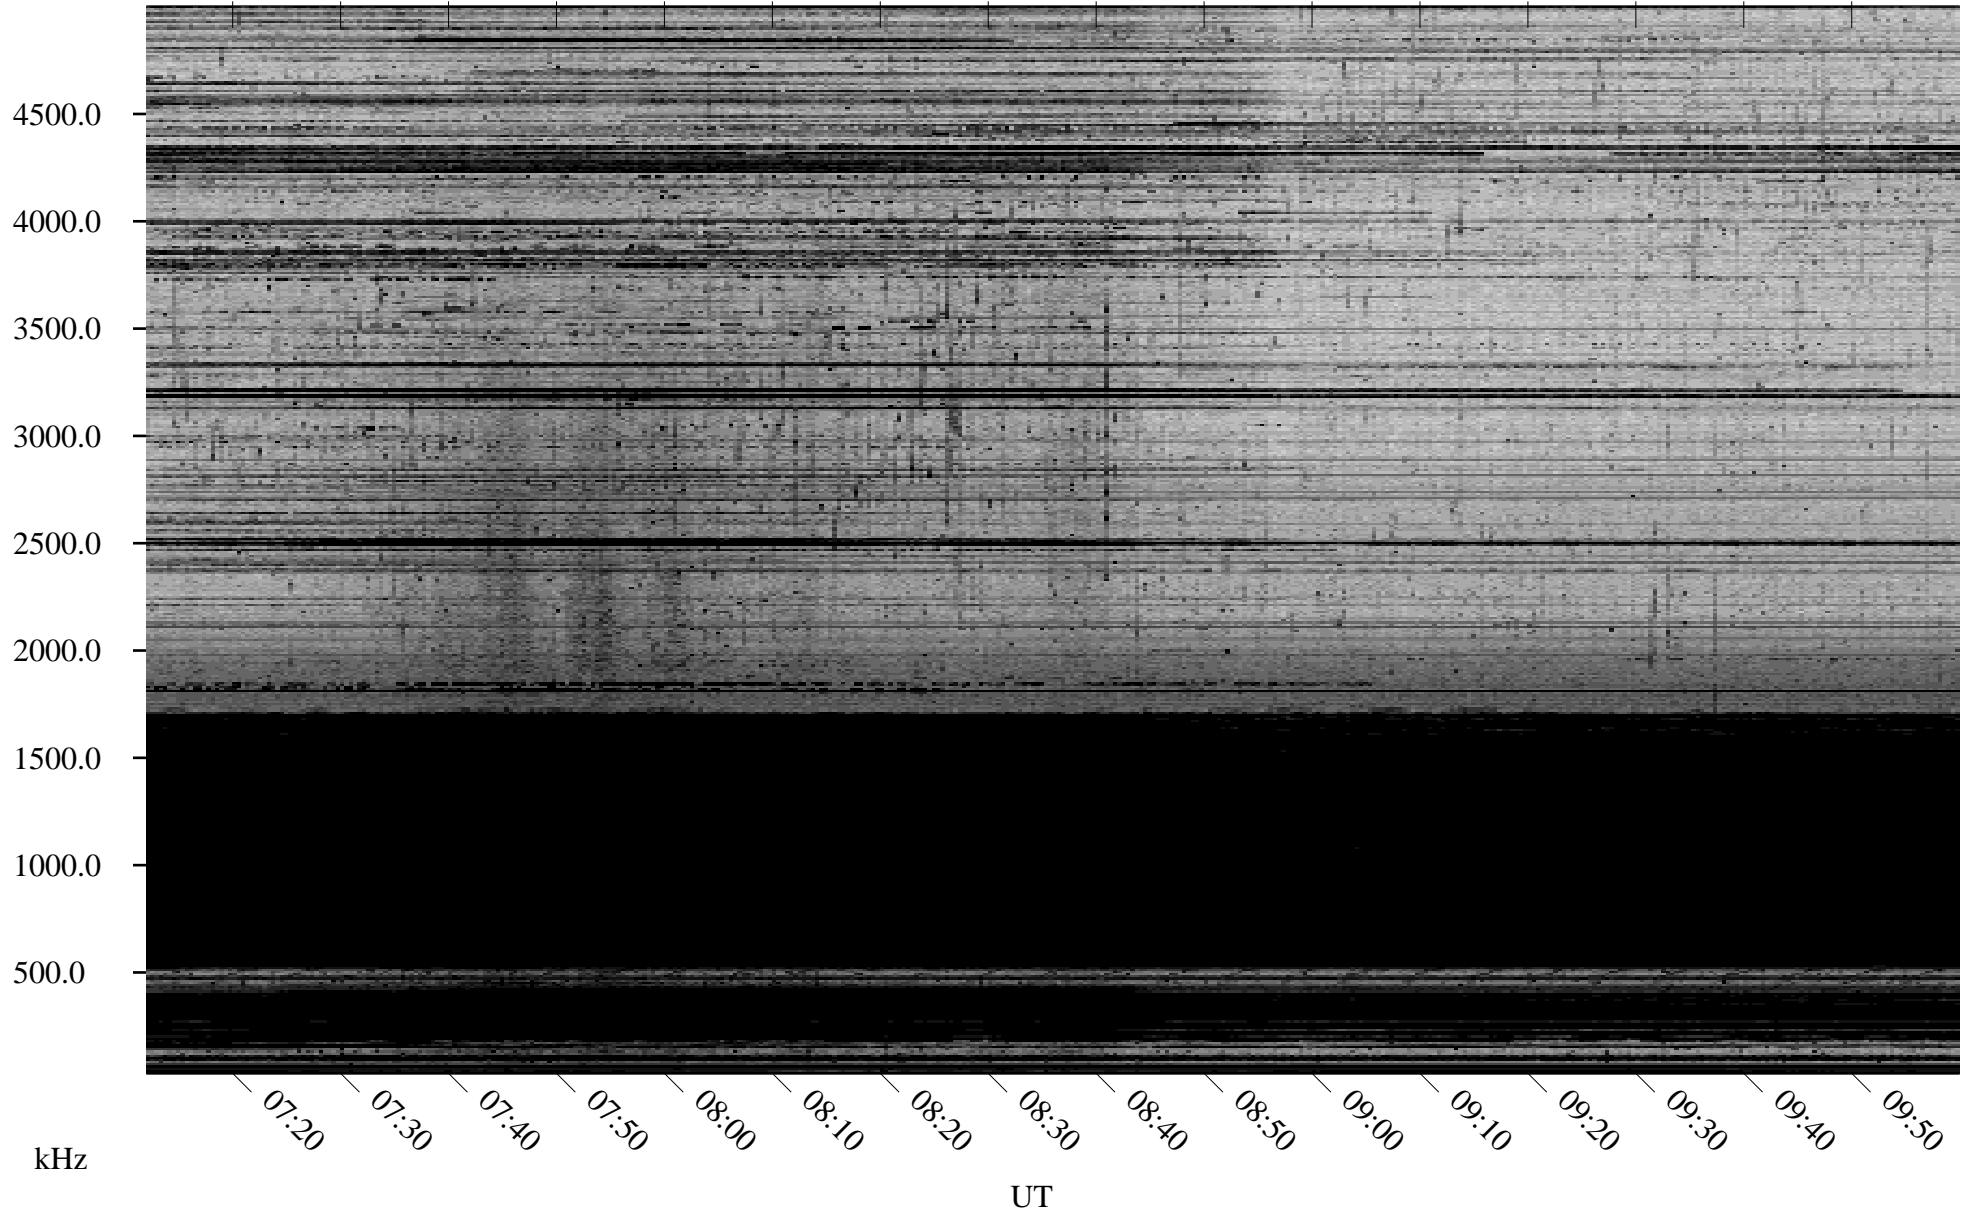

# 01/21/2009 Churchill, Manitoba

Linear Scale    Black = 161    White = 15

ch09020l.r00SUm max\_12

Page 4

# 01/21/2009 Churchill, Manitoba

Linear Scale    Black = 161    White = 15

ch09020l.r00SUm max\_12

Page 5