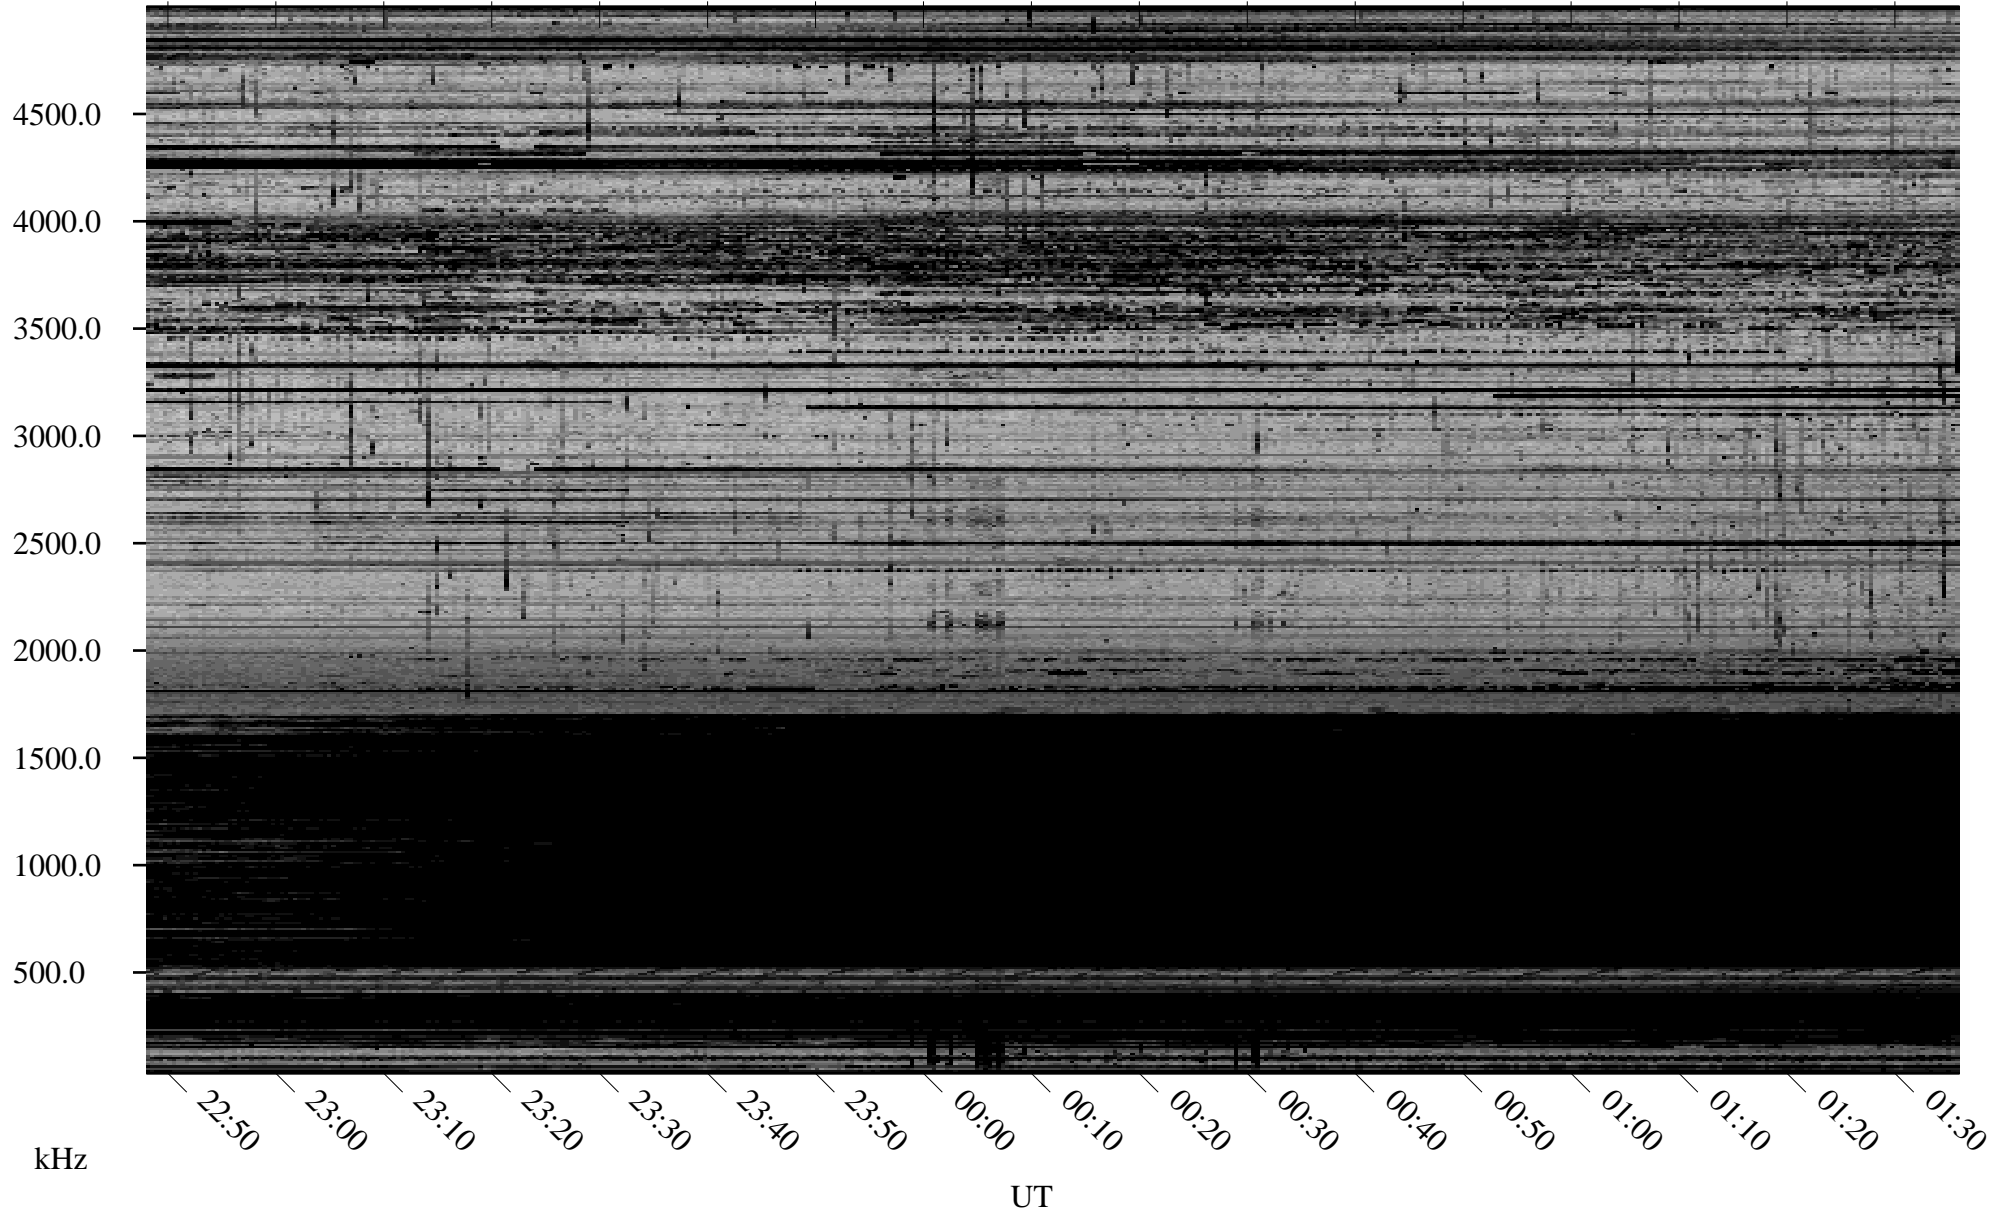

# 01/21/2009 Churchill, Manitoba

Linear Scale    Black = 161    White = 15

ch090211.r00SUm max\_12

Page 1

# 01/21/2009 Churchill, Manitoba

Linear Scale    Black = 161    White = 15

ch090211.r00SUm max\_12

Page 2

# 01/22/2009 Churchill, Manitoba

Linear Scale    Black = 161    White = 15

ch090211.r00SUm max\_12

Page 3

# 01/22/2009 Churchill, Manitoba

Linear Scale    Black = 161    White = 15

ch090211.r00SUm max\_12

Page 4