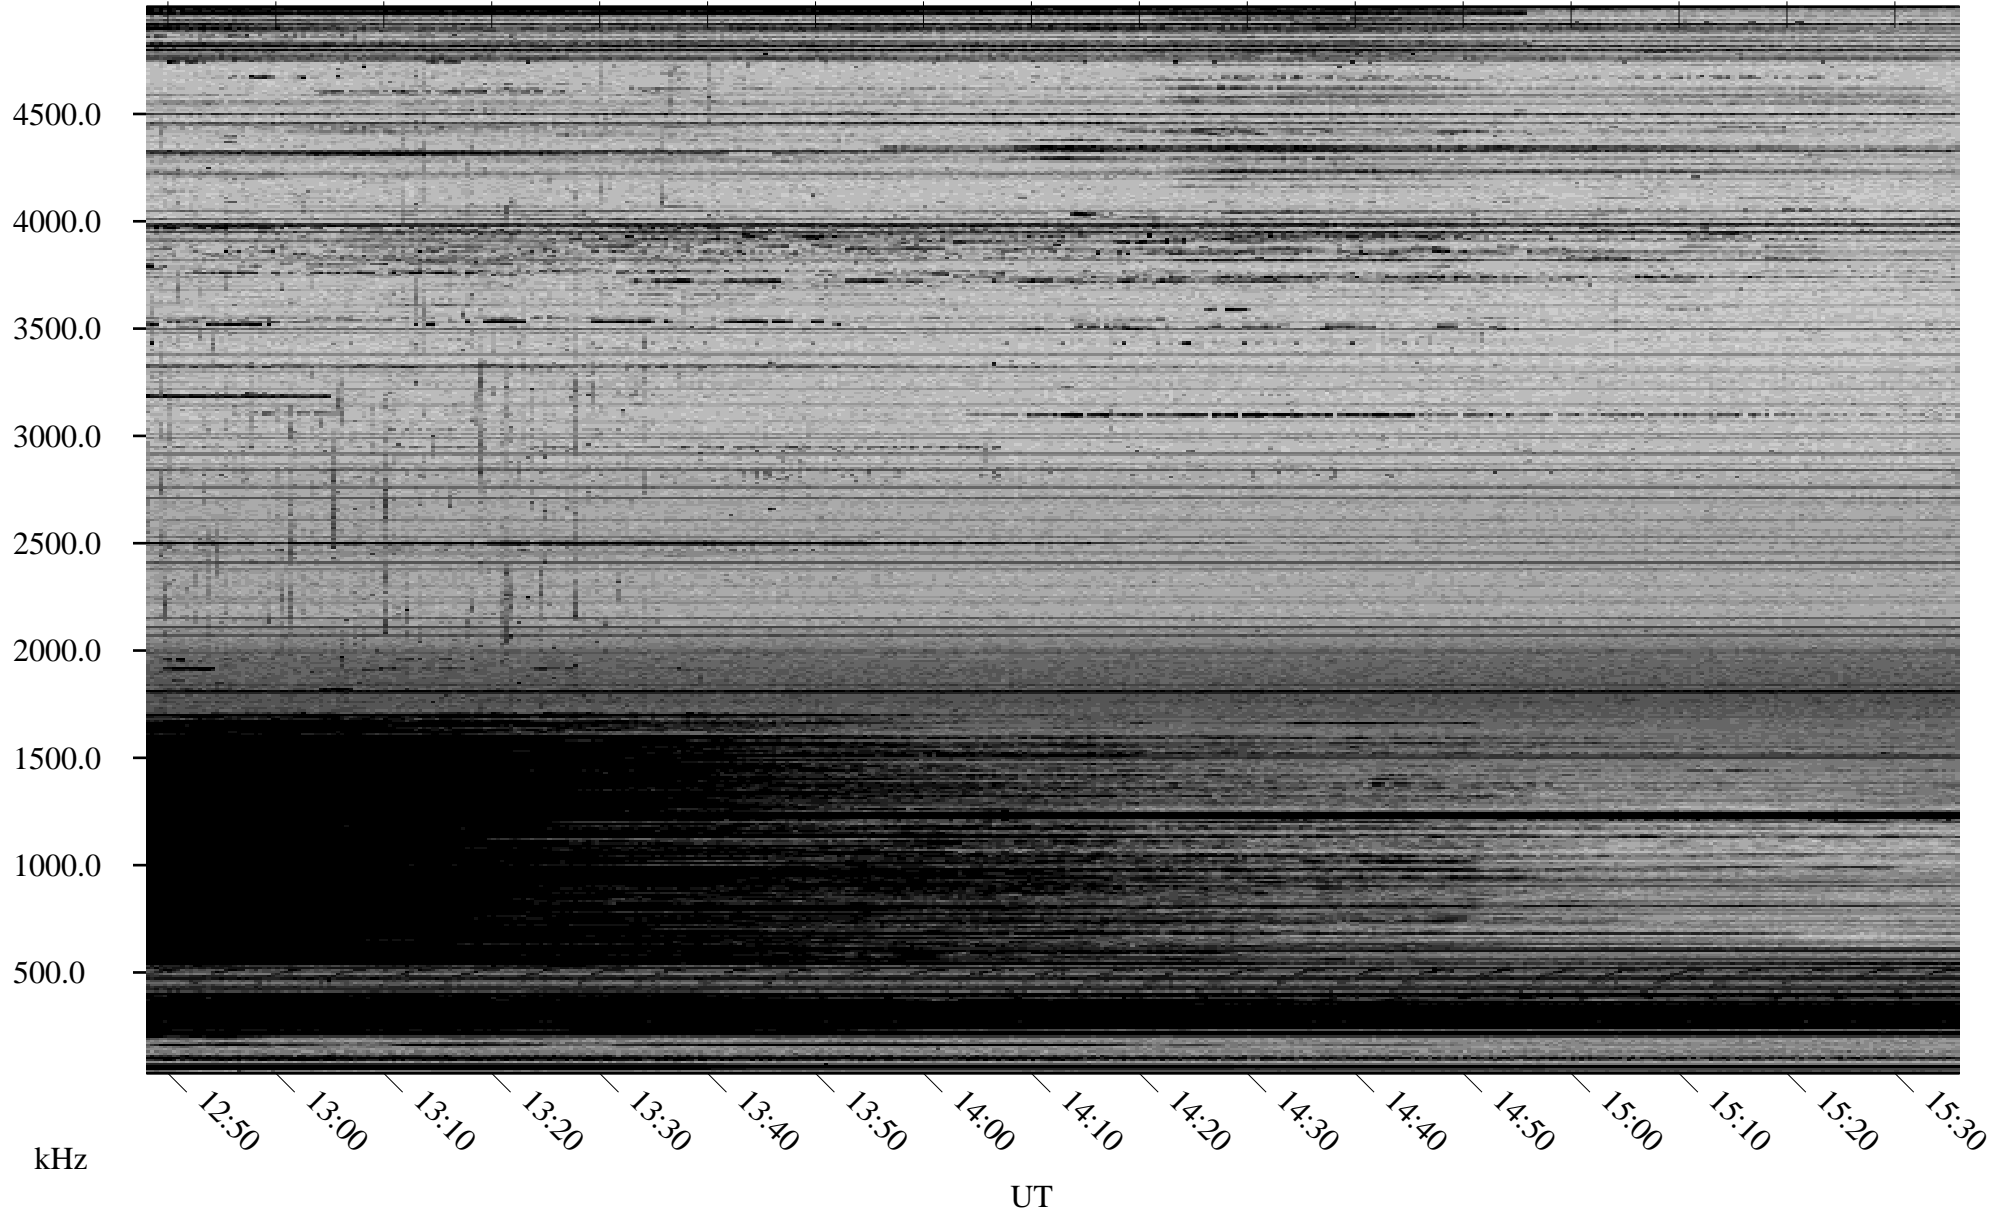

# 01/22/2009 Churchill, Manitoba

Linear Scale    Black = 161    White = 15

ch090211.r00SUm max\_12

Page 6

# 01/22/2009 Churchill, Manitoba

Linear Scale    Black = 161    White = 15

ch090211.r00SUm max\_12

Page 7

# 01/22/2009 Churchill, Manitoba

Linear Scale    Black = 161    White = 15

ch090211.r00SUm max\_12