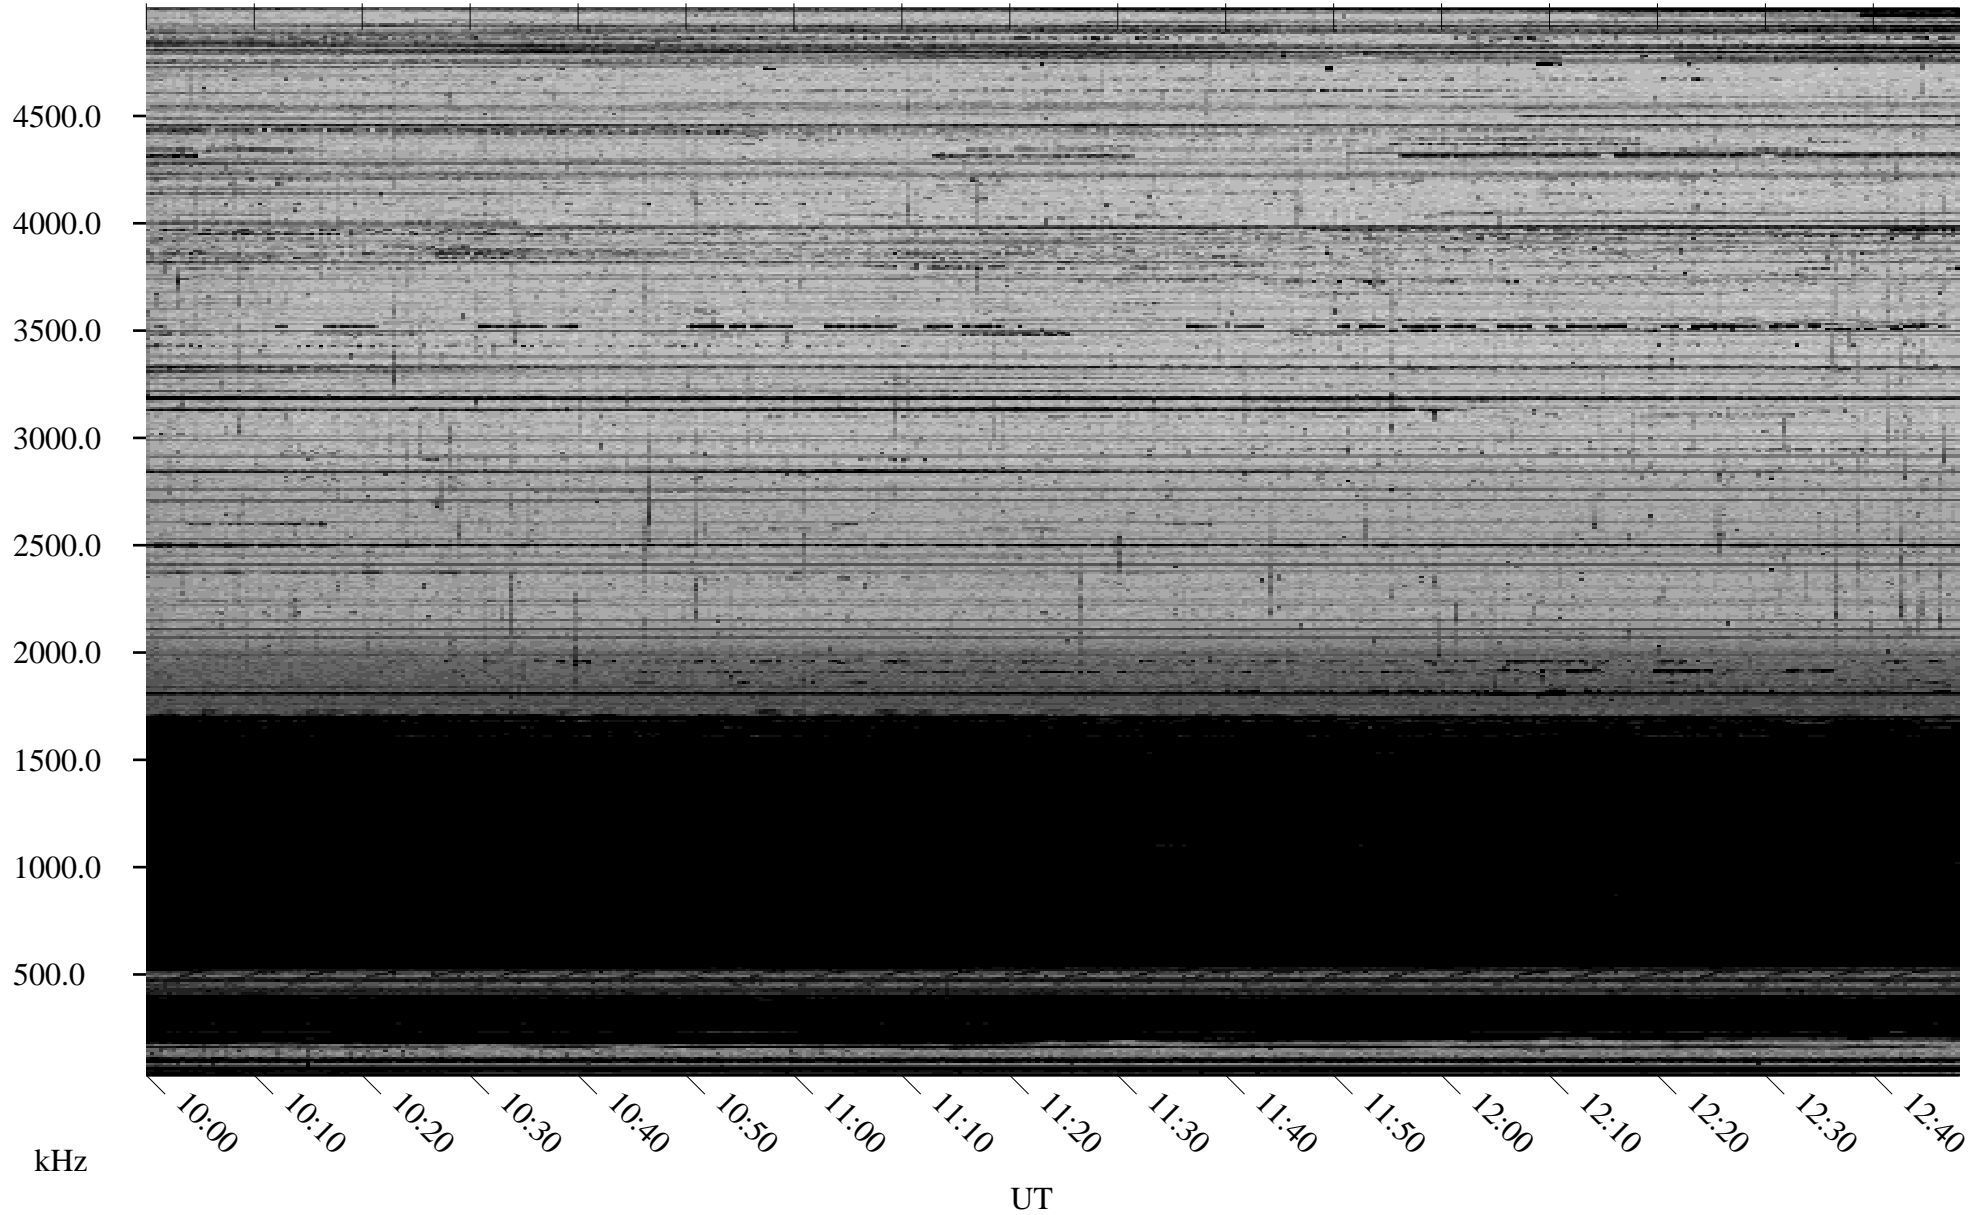

# 01/22/2009 Churchill, Manitoba

Linear Scale    Black = 161    White = 15

ch090211.r00SUm max\_12

Page 5

# 01/22/2009 Churchill, Manitoba

Linear Scale    Black = 161    White = 15

ch090211.r00SUm max\_12

Page 6