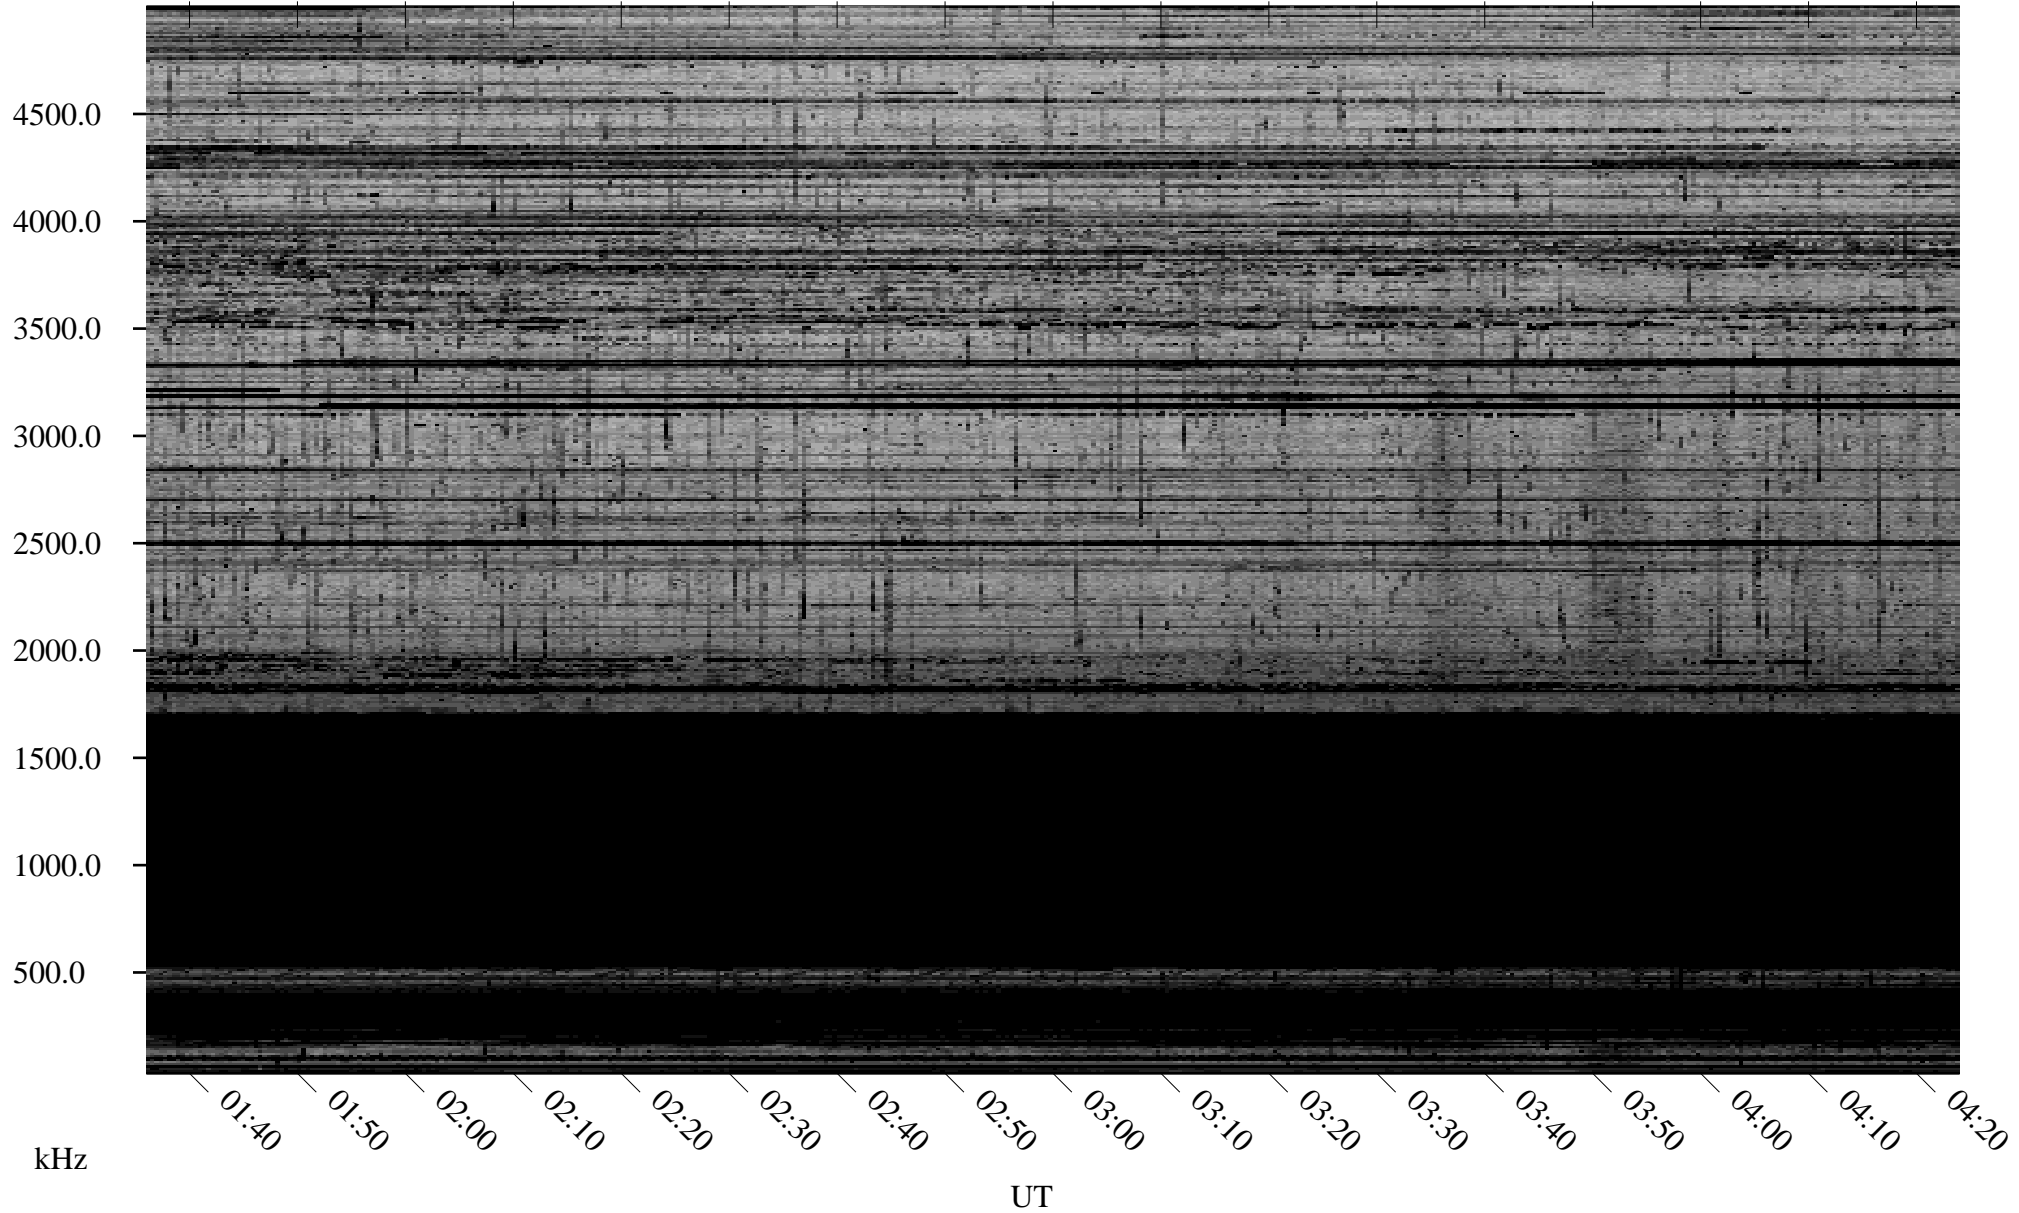

# 01/21/2009 Churchill, Manitoba

Linear Scale    Black = 161    White = 15

ch090211.r00SUm max\_12

Page 1

# 01/21/2009 Churchill, Manitoba

Linear Scale    Black = 161    White = 15

ch090211.r00SUm max\_12

Page 2

# 01/22/2009 Churchill, Manitoba

Linear Scale    Black = 161    White = 15

ch090211.r00SUm max\_12

Page 3

# 01/22/2009 Churchill, Manitoba

Linear Scale    Black = 161    White = 15

ch090211.r00SUm max\_12

Page 4