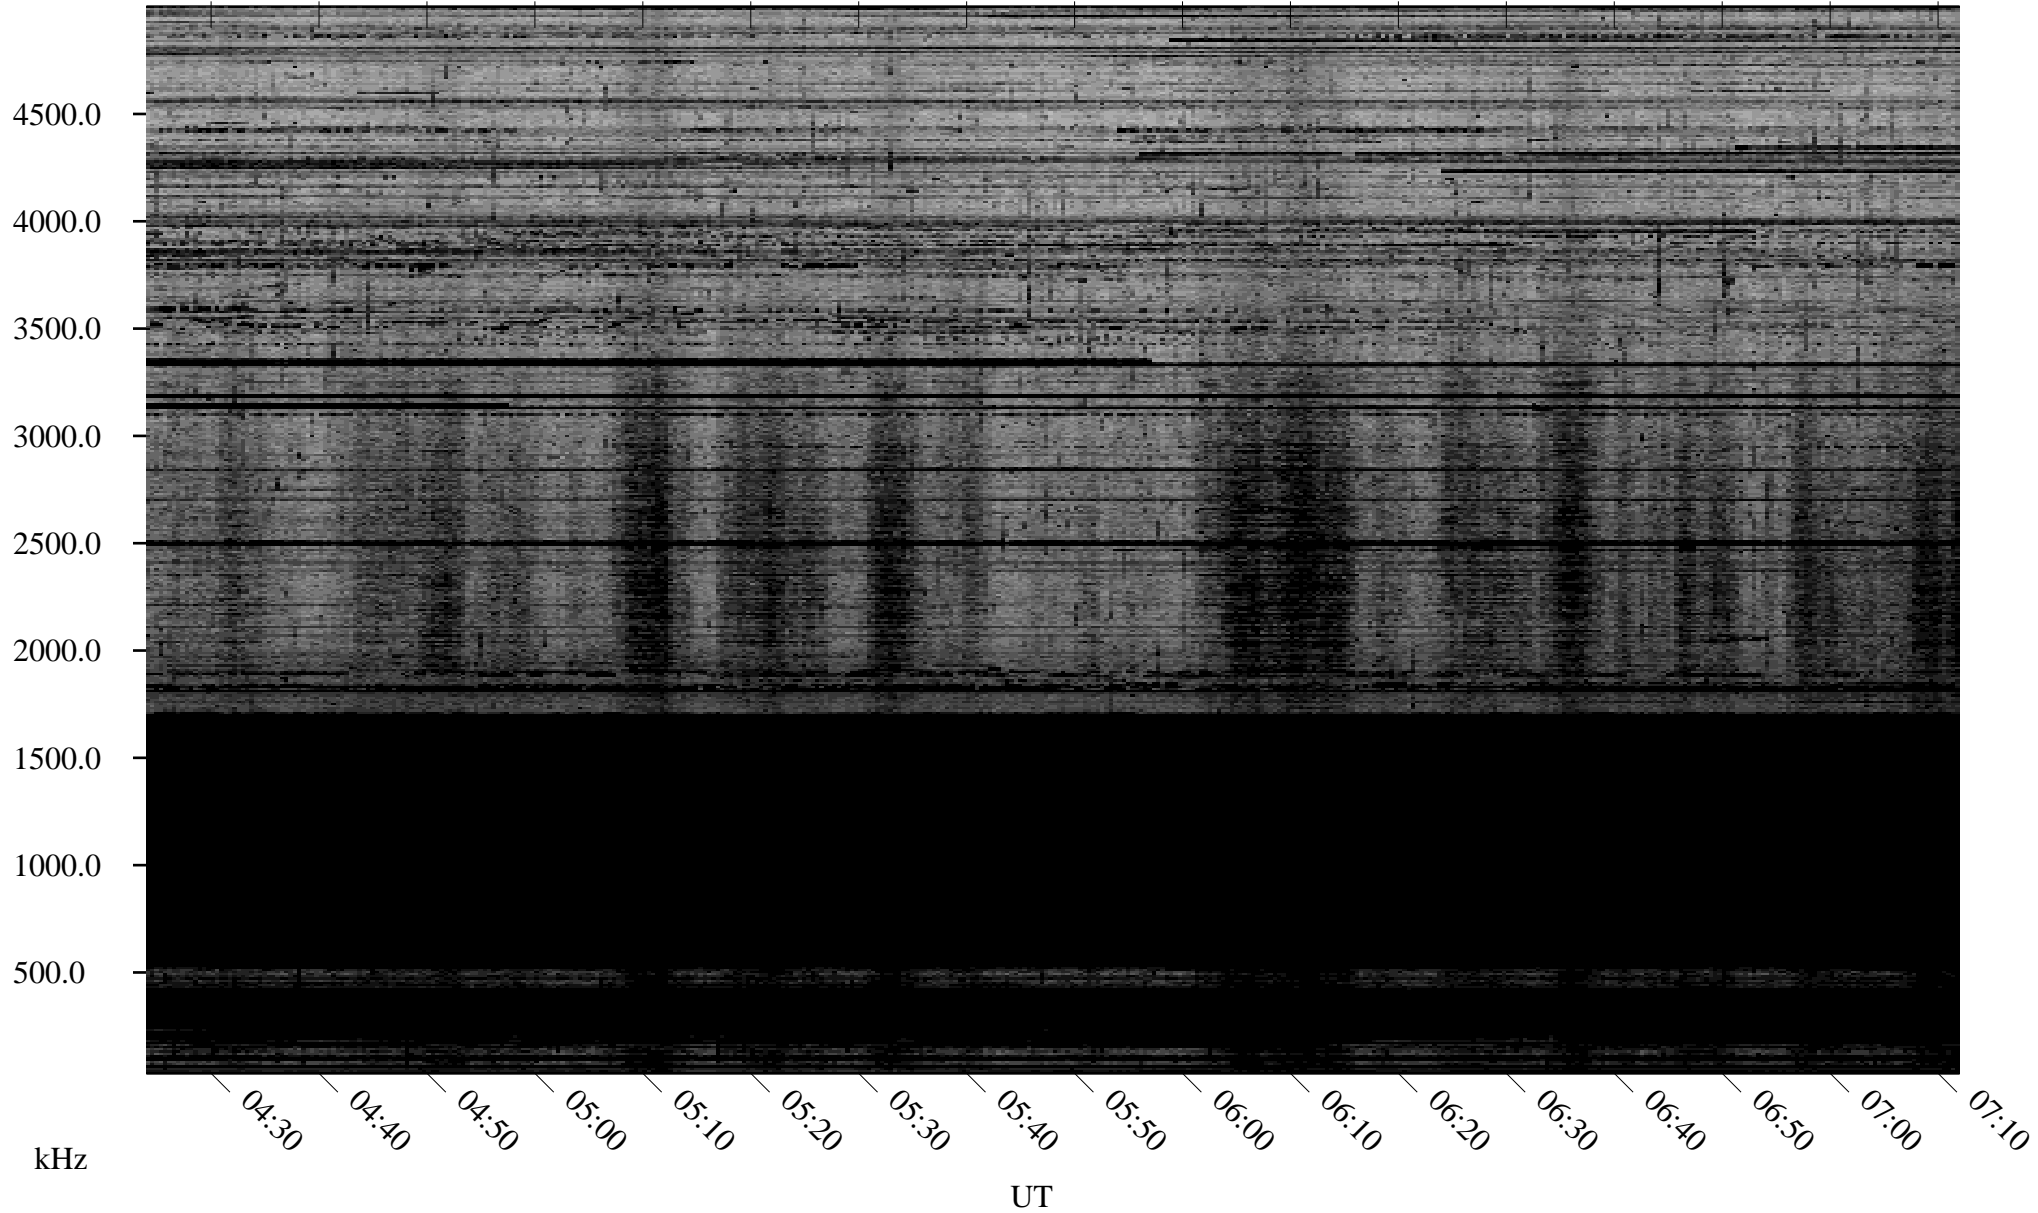

# 01/21/2009 Churchill, Manitoba

Linear Scale    Black = 161    White = 15

ch090211.r00SUm max\_12

Page 1

# 01/21/2009 Churchill, Manitoba

Linear Scale    Black = 161    White = 15

ch090211.r00SUm max\_12

Page 2

# 01/22/2009 Churchill, Manitoba

Linear Scale    Black = 161    White = 15

ch090211.r00SUm max\_12

Page 3

# 01/22/2009 Churchill, Manitoba

Linear Scale    Black = 161    White = 15

ch090211.r00SUm max\_12

Page 4