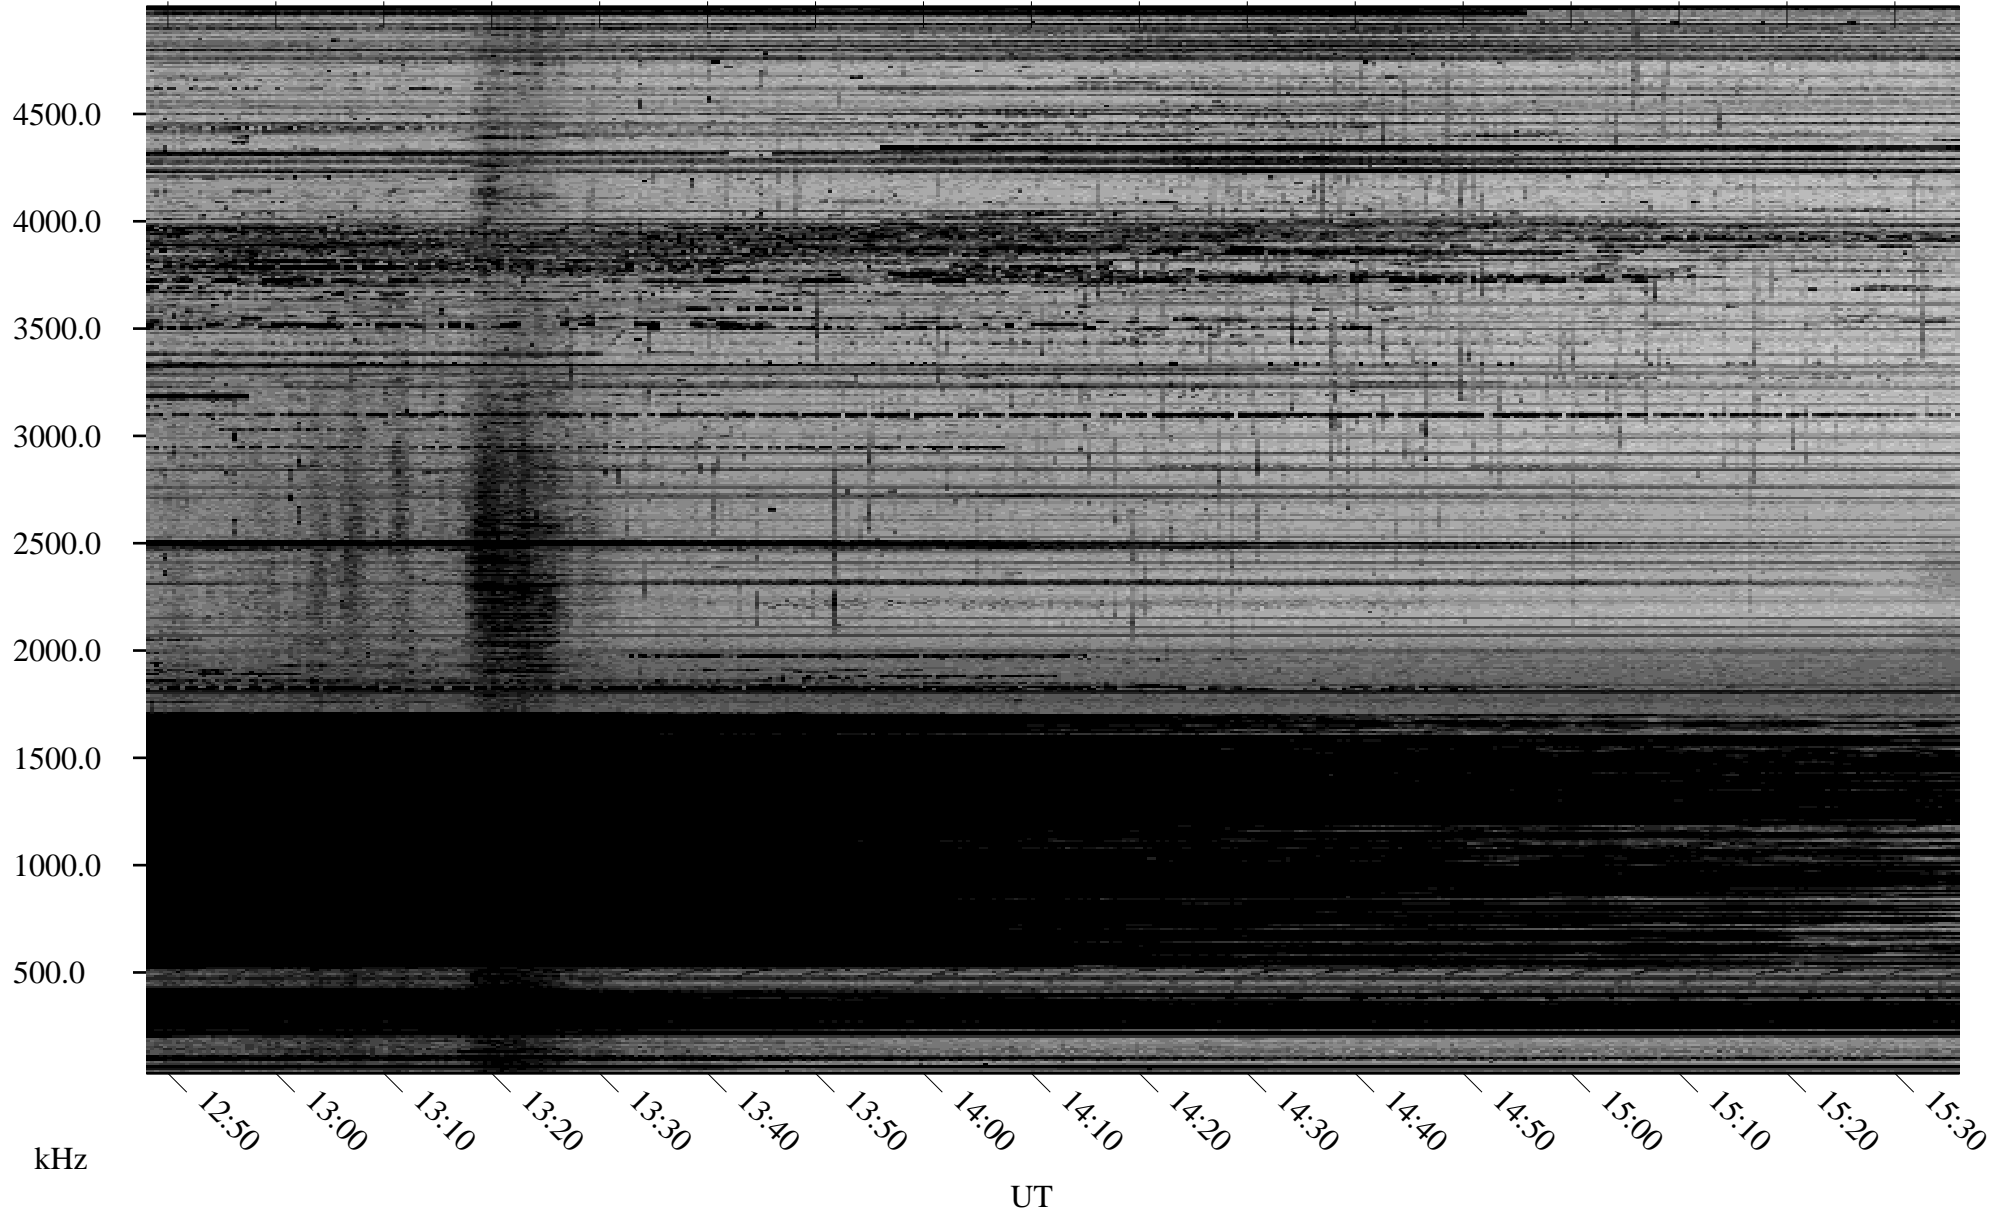

# 01/23/2009 Churchill, Manitoba

Linear Scale    Black = 161    White = 15

ch090221.r00SUm max\_12

Page 6

# 01/23/2009 Churchill, Manitoba

Linear Scale    Black = 161    White = 15

ch090221.r00SUm max\_12

Page 7

# 01/23/2009 Churchill, Manitoba

Linear Scale    Black = 161    White = 15

ch090221.r00SUm max\_12