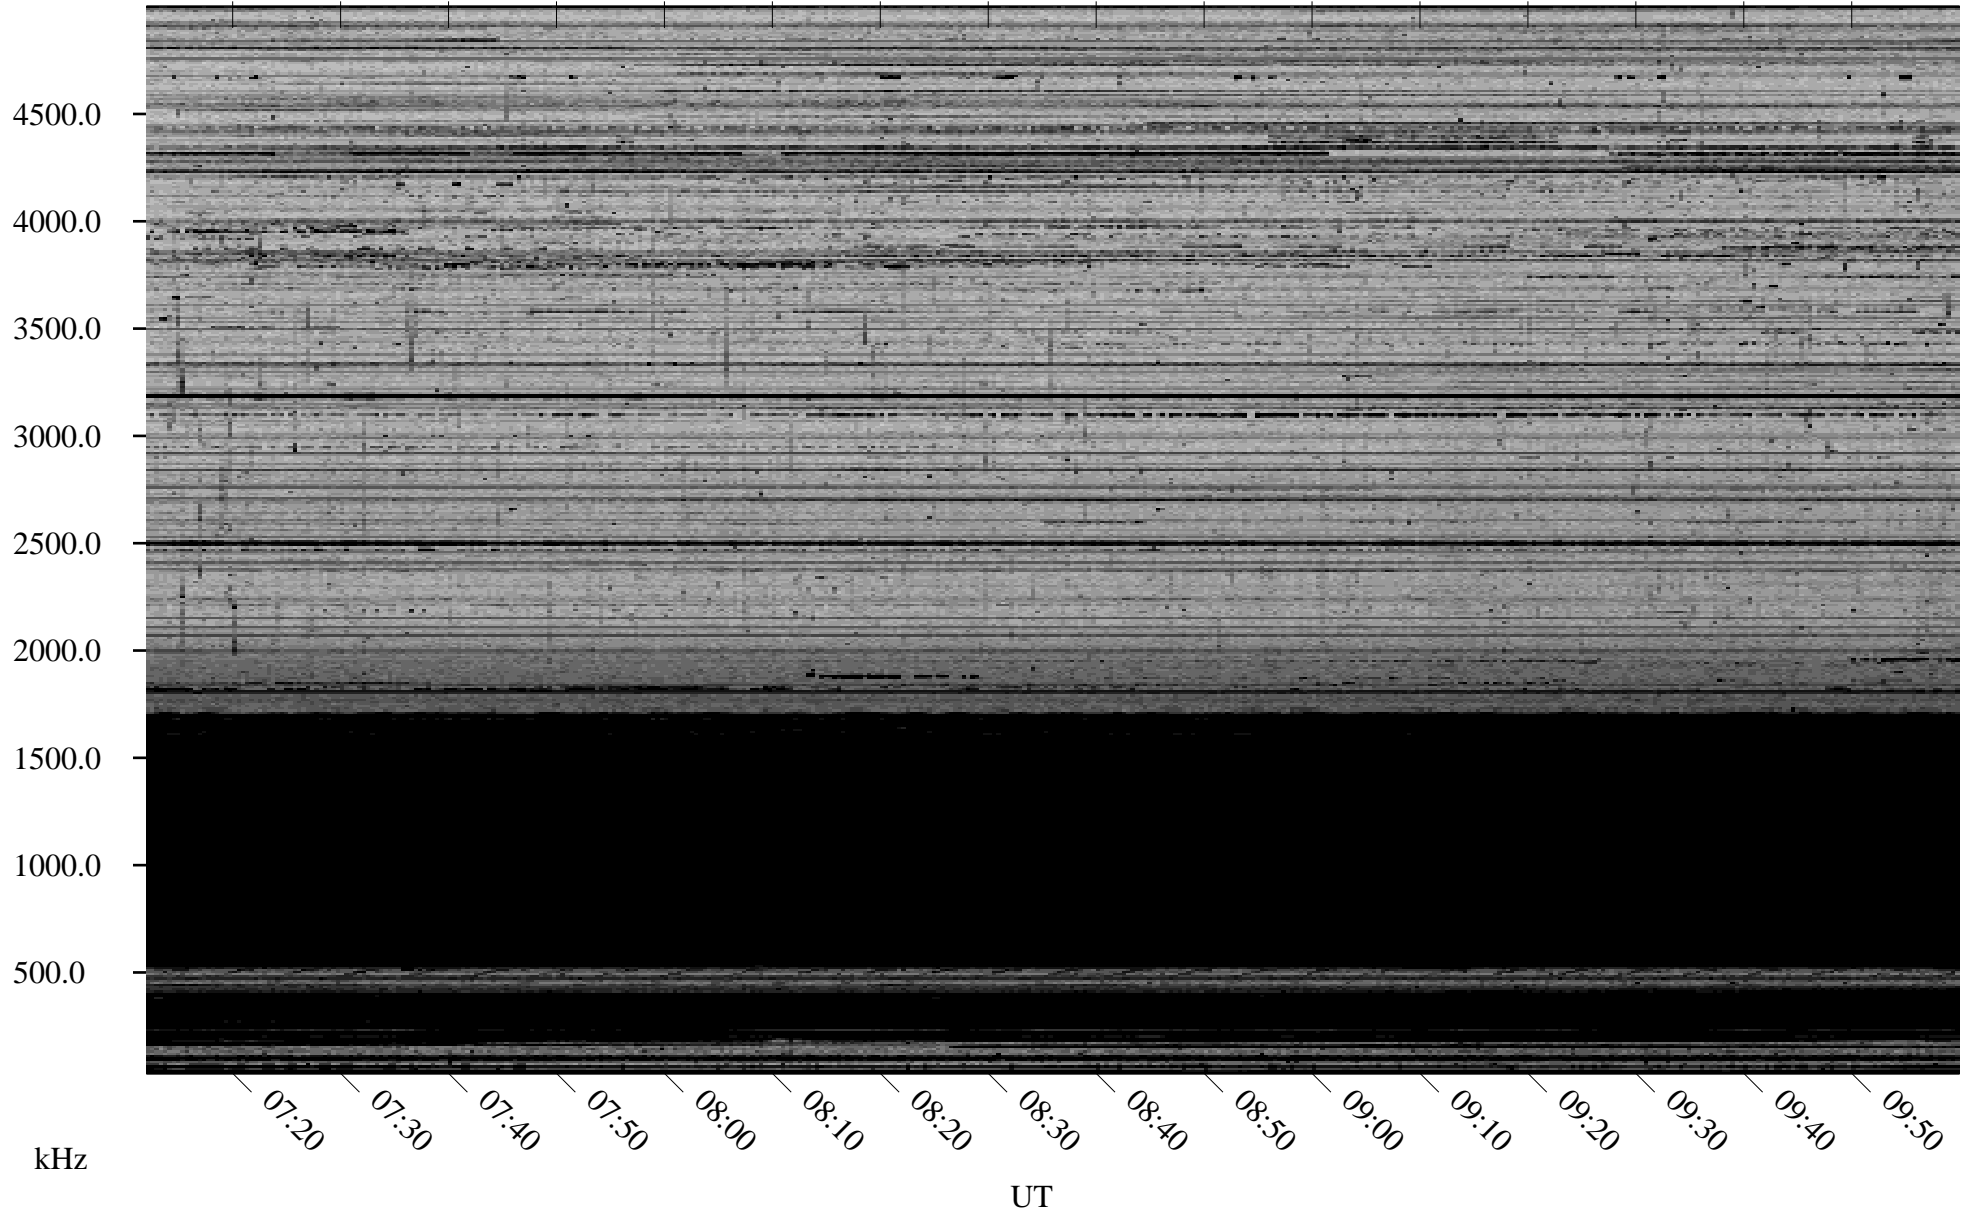

# 01/23/2009 Churchill, Manitoba

Linear Scale    Black = 161    White = 15

ch090221.r00SUm max\_12

Page 4

# 01/23/2009 Churchill, Manitoba

Linear Scale    Black = 161    White = 15

ch090221.r00SUm max\_12

Page 5

# 01/23/2009 Churchill, Manitoba

Linear Scale    Black = 161    White = 15

ch090221.r00SUm max\_12

Page 6