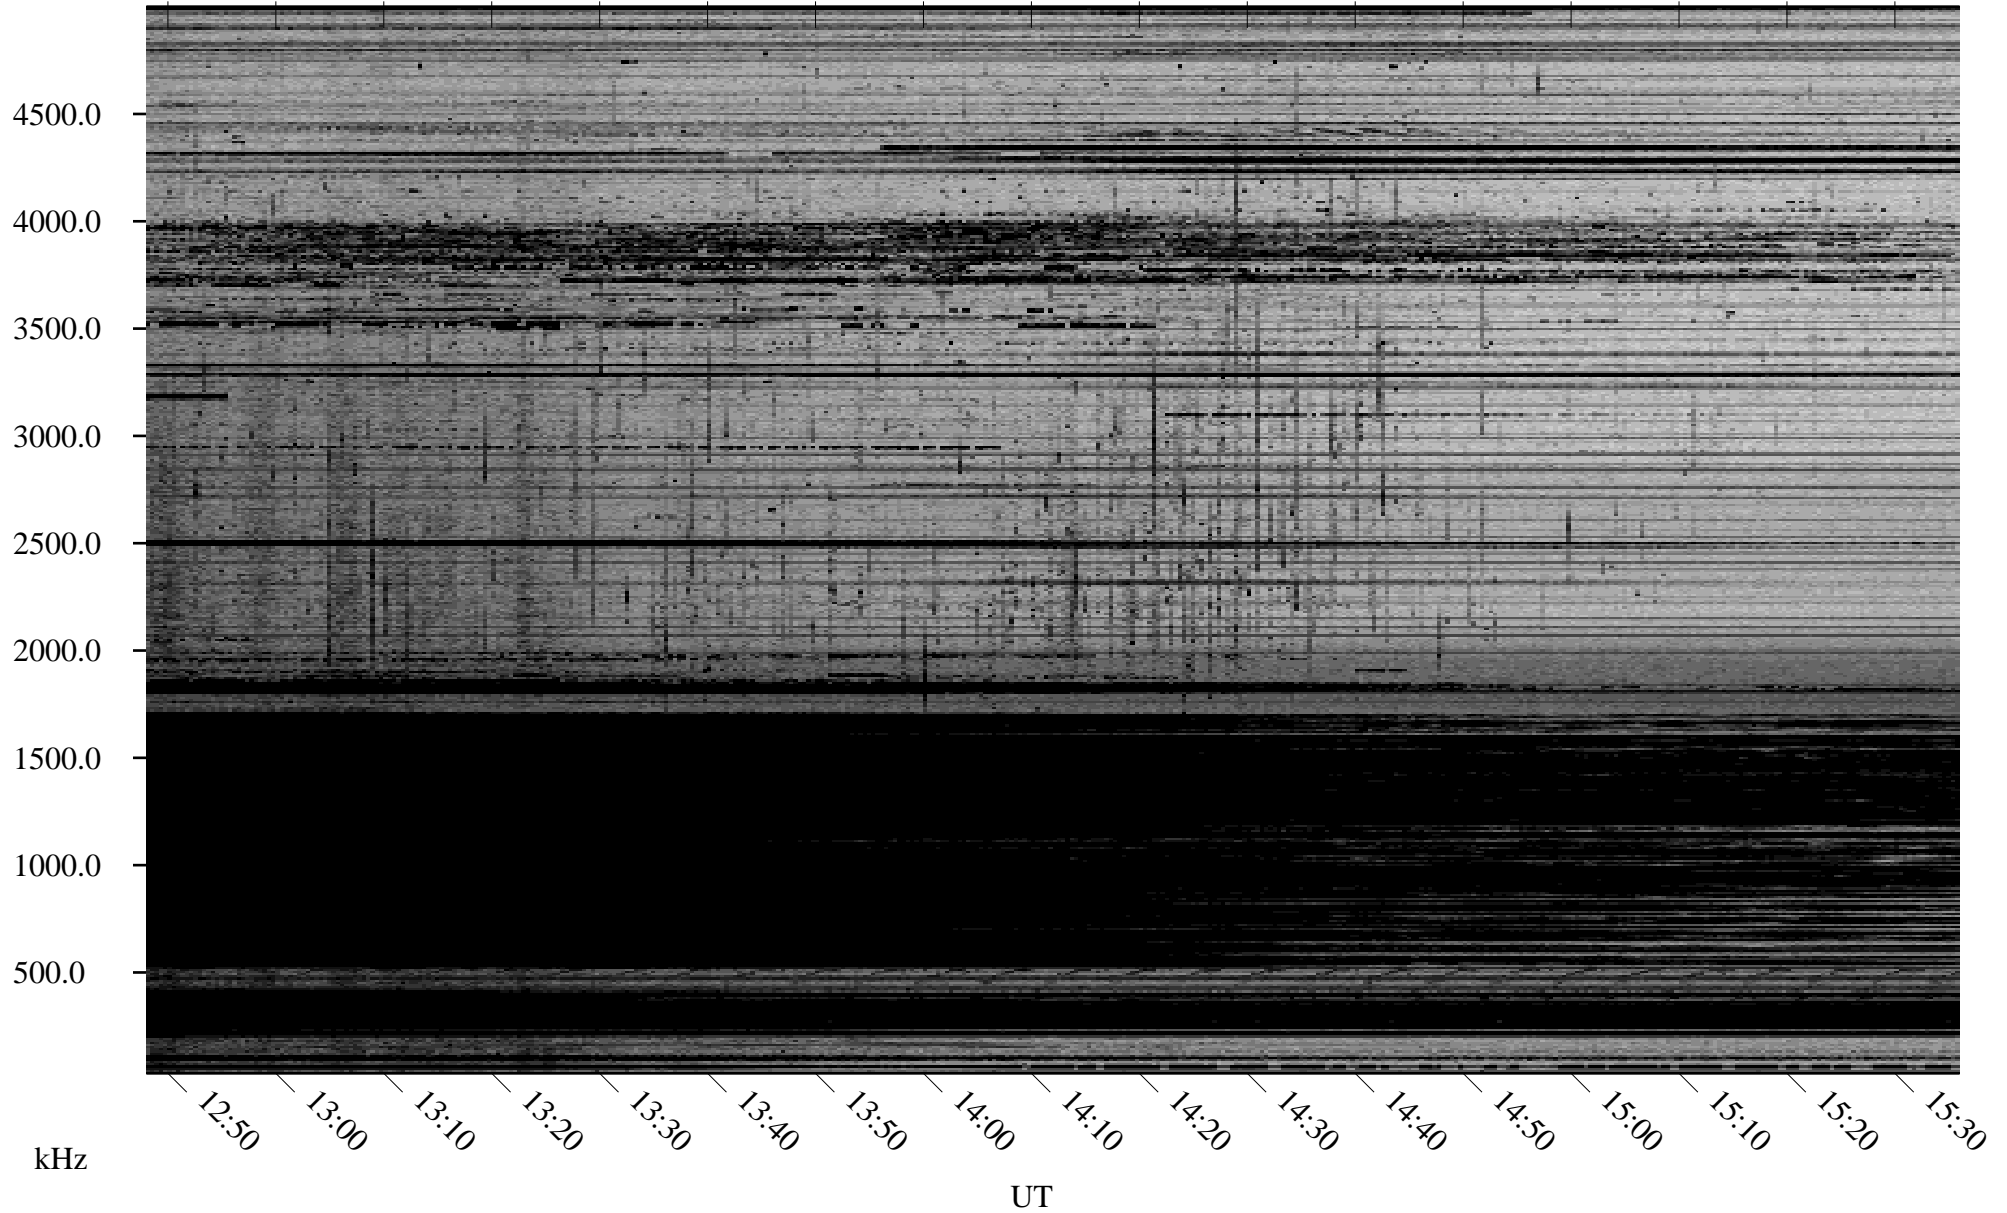

01/23/2009 Churchill, Manitoba

Linear Scale Black = 161 White = 15

ch090231.r00SUm max_12

Page 1

01/23/2009 Churchill, Manitoba

Linear Scale Black = 161 White = 15

ch090231.r00SUm max_12

Page 2

01/24/2009 Churchill, Manitoba

Linear Scale Black = 161 White = 15

ch090231.r00SUm max_12

Page 3

01/24/2009 Churchill, Manitoba

Linear Scale Black = 161 White = 15

ch090231.r00SUm max_12

Page 4

01/24/2009 Churchill, Manitoba

Linear Scale Black = 161 White = 15

ch090231.r00SUm max_12

Page 5

01/24/2009 Churchill, Manitoba

Linear Scale Black = 161 White = 15

ch090231.r00SUm max_12

Page 6

01/24/2009 Churchill, Manitoba

Linear Scale Black = 161 White = 15

ch090231.r00SUm max_12

Page 7

01/24/2009 Churchill, Manitoba

Linear Scale Black = 161 White = 15

ch090231.r00SUm max_12

Page 8