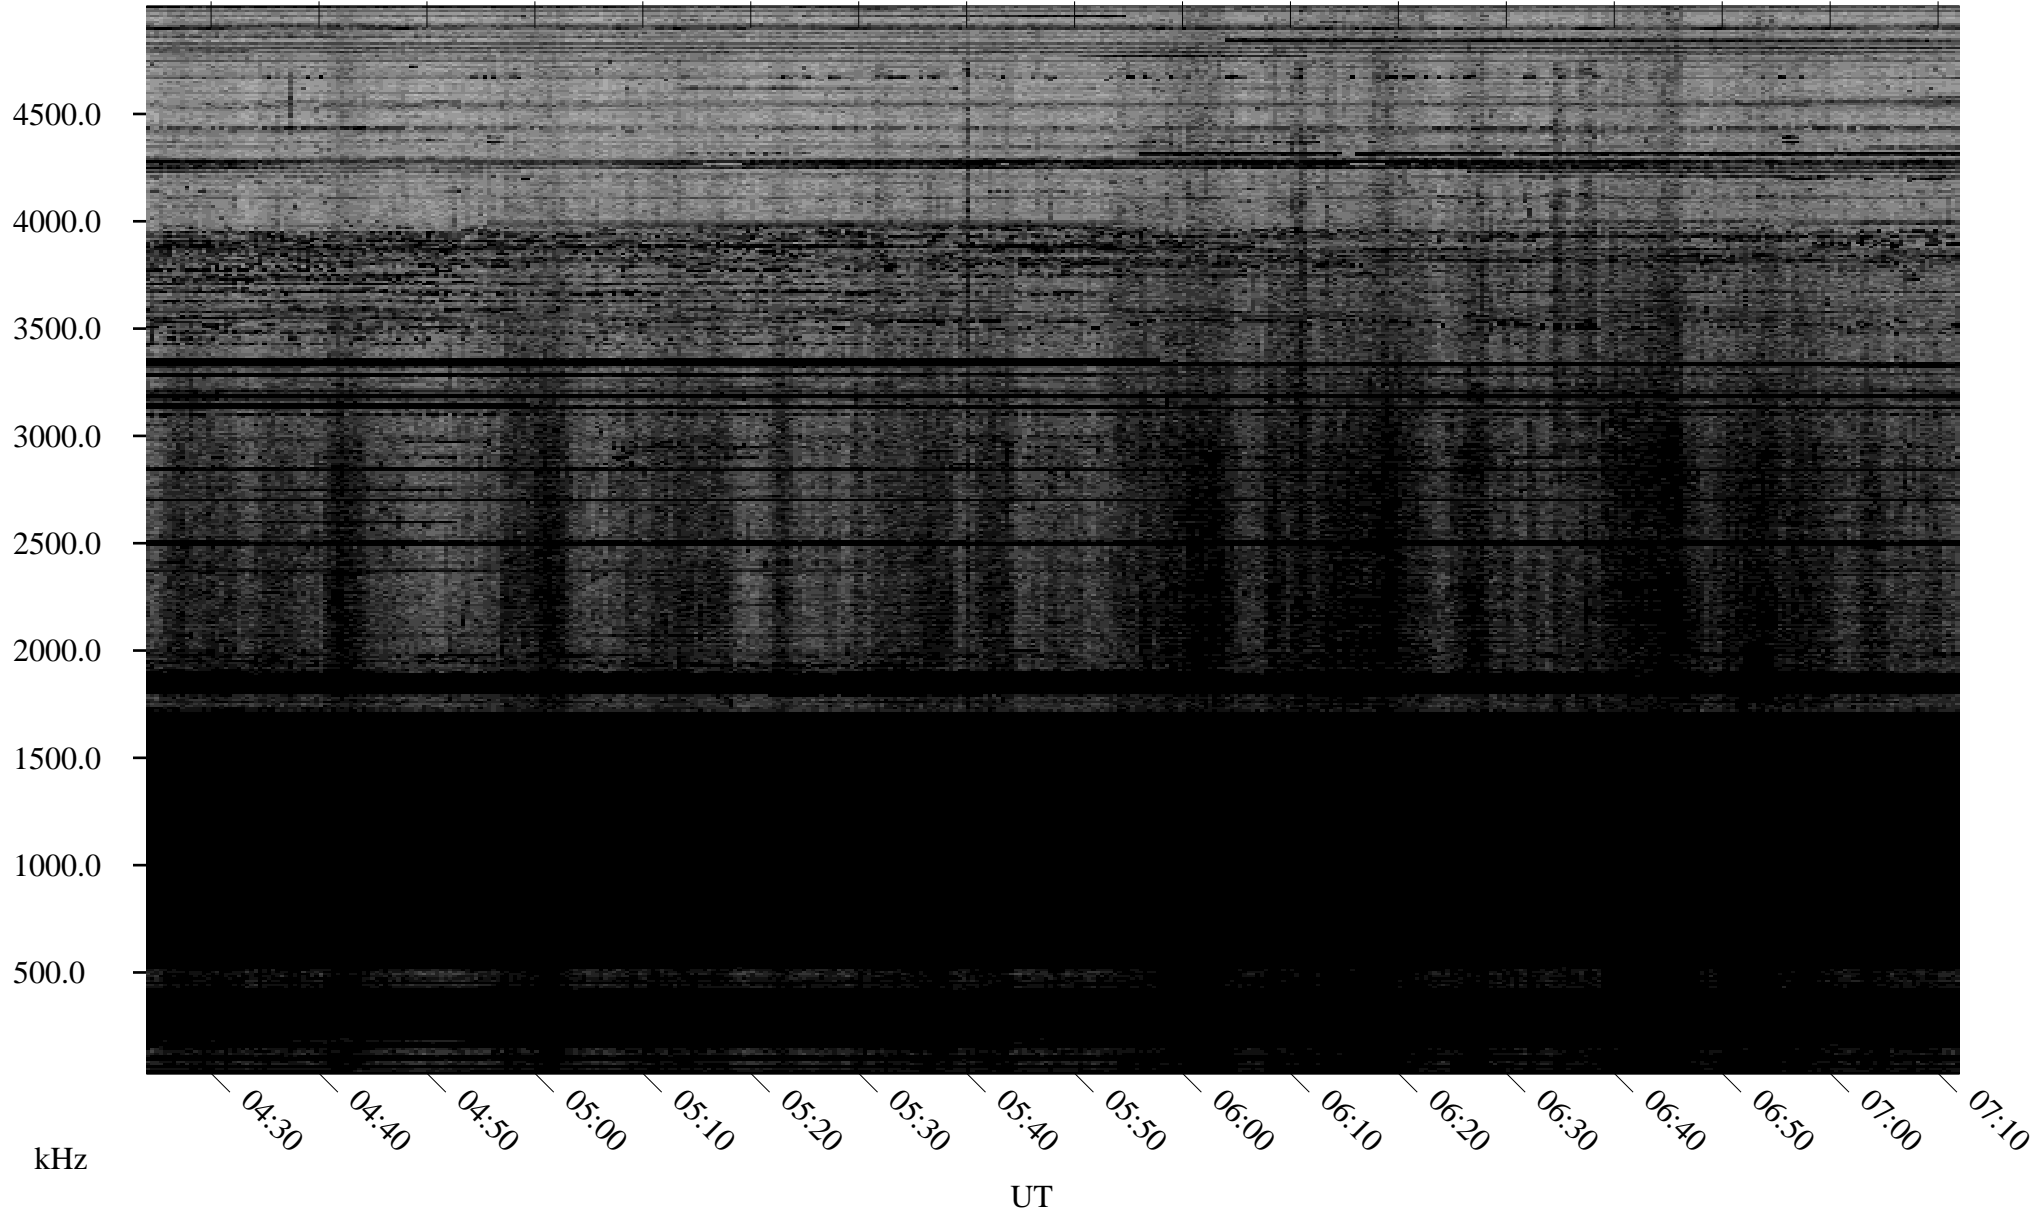

01/23/2009 Churchill, Manitoba

Linear Scale Black = 161 White = 15

ch090231.r00SUm max_12

Page 1

01/23/2009 Churchill, Manitoba

Linear Scale Black = 161 White = 15

ch090231.r00SUm max_12

Page 2

01/24/2009 Churchill, Manitoba

Linear Scale Black = 161 White = 15

ch090231.r00SUm max_12

Page 3

01/24/2009 Churchill, Manitoba

Linear Scale Black = 161 White = 15

ch090231.r00SUm max_12

Page 4

01/24/2009 Churchill, Manitoba

Linear Scale Black = 161 White = 15

ch090231.r00SUm max_12

Page 5

01/24/2009 Churchill, Manitoba

Linear Scale Black = 161 White = 15

ch090231.r00SUm max_12

Page 6

01/24/2009 Churchill, Manitoba

Linear Scale Black = 161 White = 15

ch090231.r00SUm max_12

Page 7

01/24/2009 Churchill, Manitoba

Linear Scale Black = 161 White = 15

ch090231.r00SUm max_12

Page 8