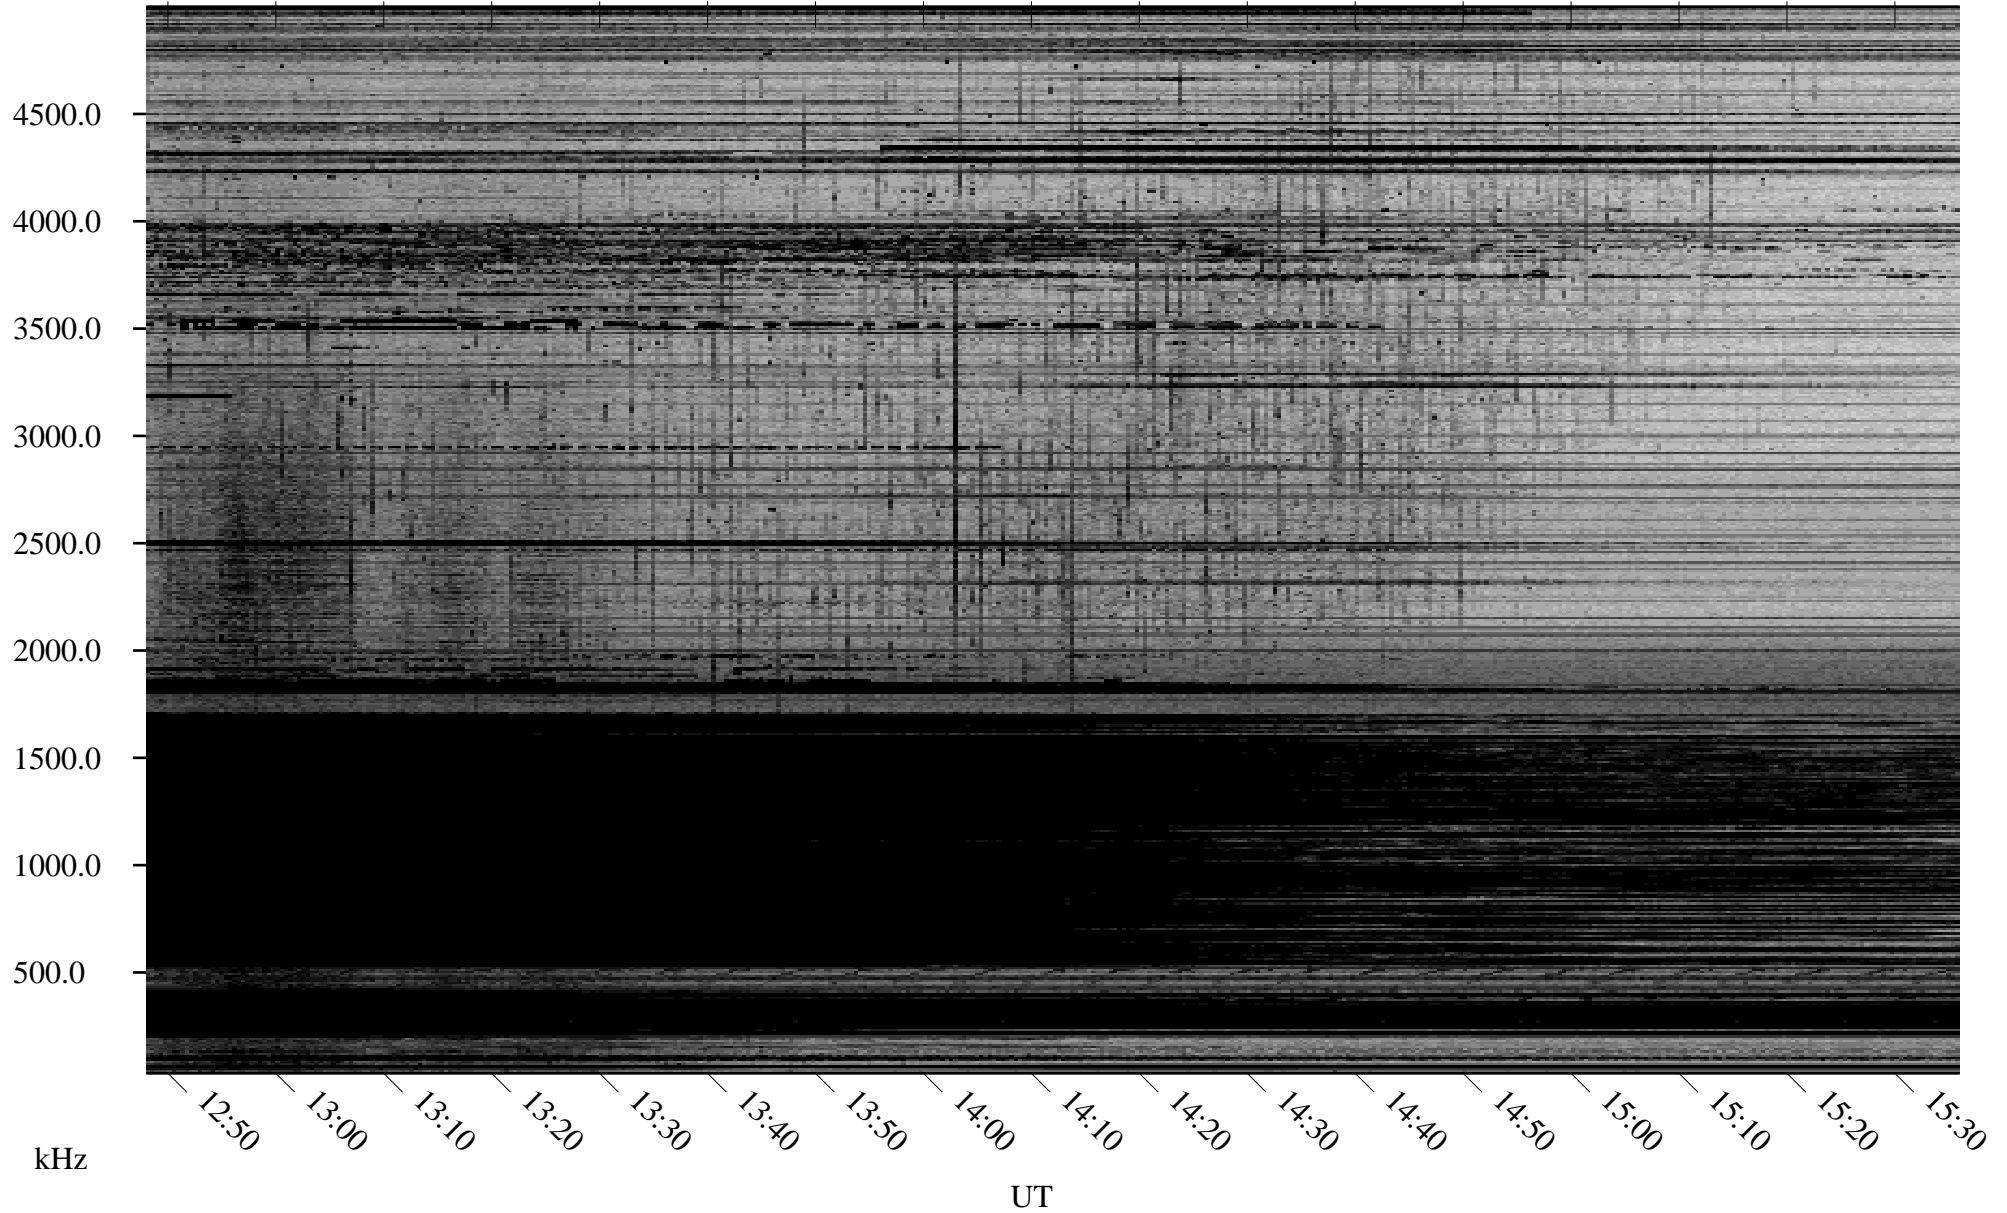

01/24/2009 Churchill, Manitoba

Linear Scale Black = 161 White = 15

ch09024l.r00SUm max_12

Page 1

01/24/2009 Churchill, Manitoba

Linear Scale Black = 161 White = 15

ch09024l.r00SUm max_12

Page 2

01/25/2009 Churchill, Manitoba

Linear Scale Black = 161 White = 15

ch09024l.r00SUm max_12

Page 3

01/25/2009 Churchill, Manitoba

Linear Scale Black = 161 White = 15

ch09024l.r00SUm max_12

Page 4

01/25/2009 Churchill, Manitoba

Linear Scale Black = 161 White = 15

ch09024l.r00SUm max_12

Page 5

01/25/2009 Churchill, Manitoba

Linear Scale Black = 161 White = 15

ch09024l.r00SUm max_12

Page 6

01/25/2009 Churchill, Manitoba

Linear Scale Black = 161 White = 15

ch09024l.r00SUm max_12

Page 7

01/25/2009 Churchill, Manitoba

Linear Scale Black = 161 White = 15

ch09024l.r00SUm max_12