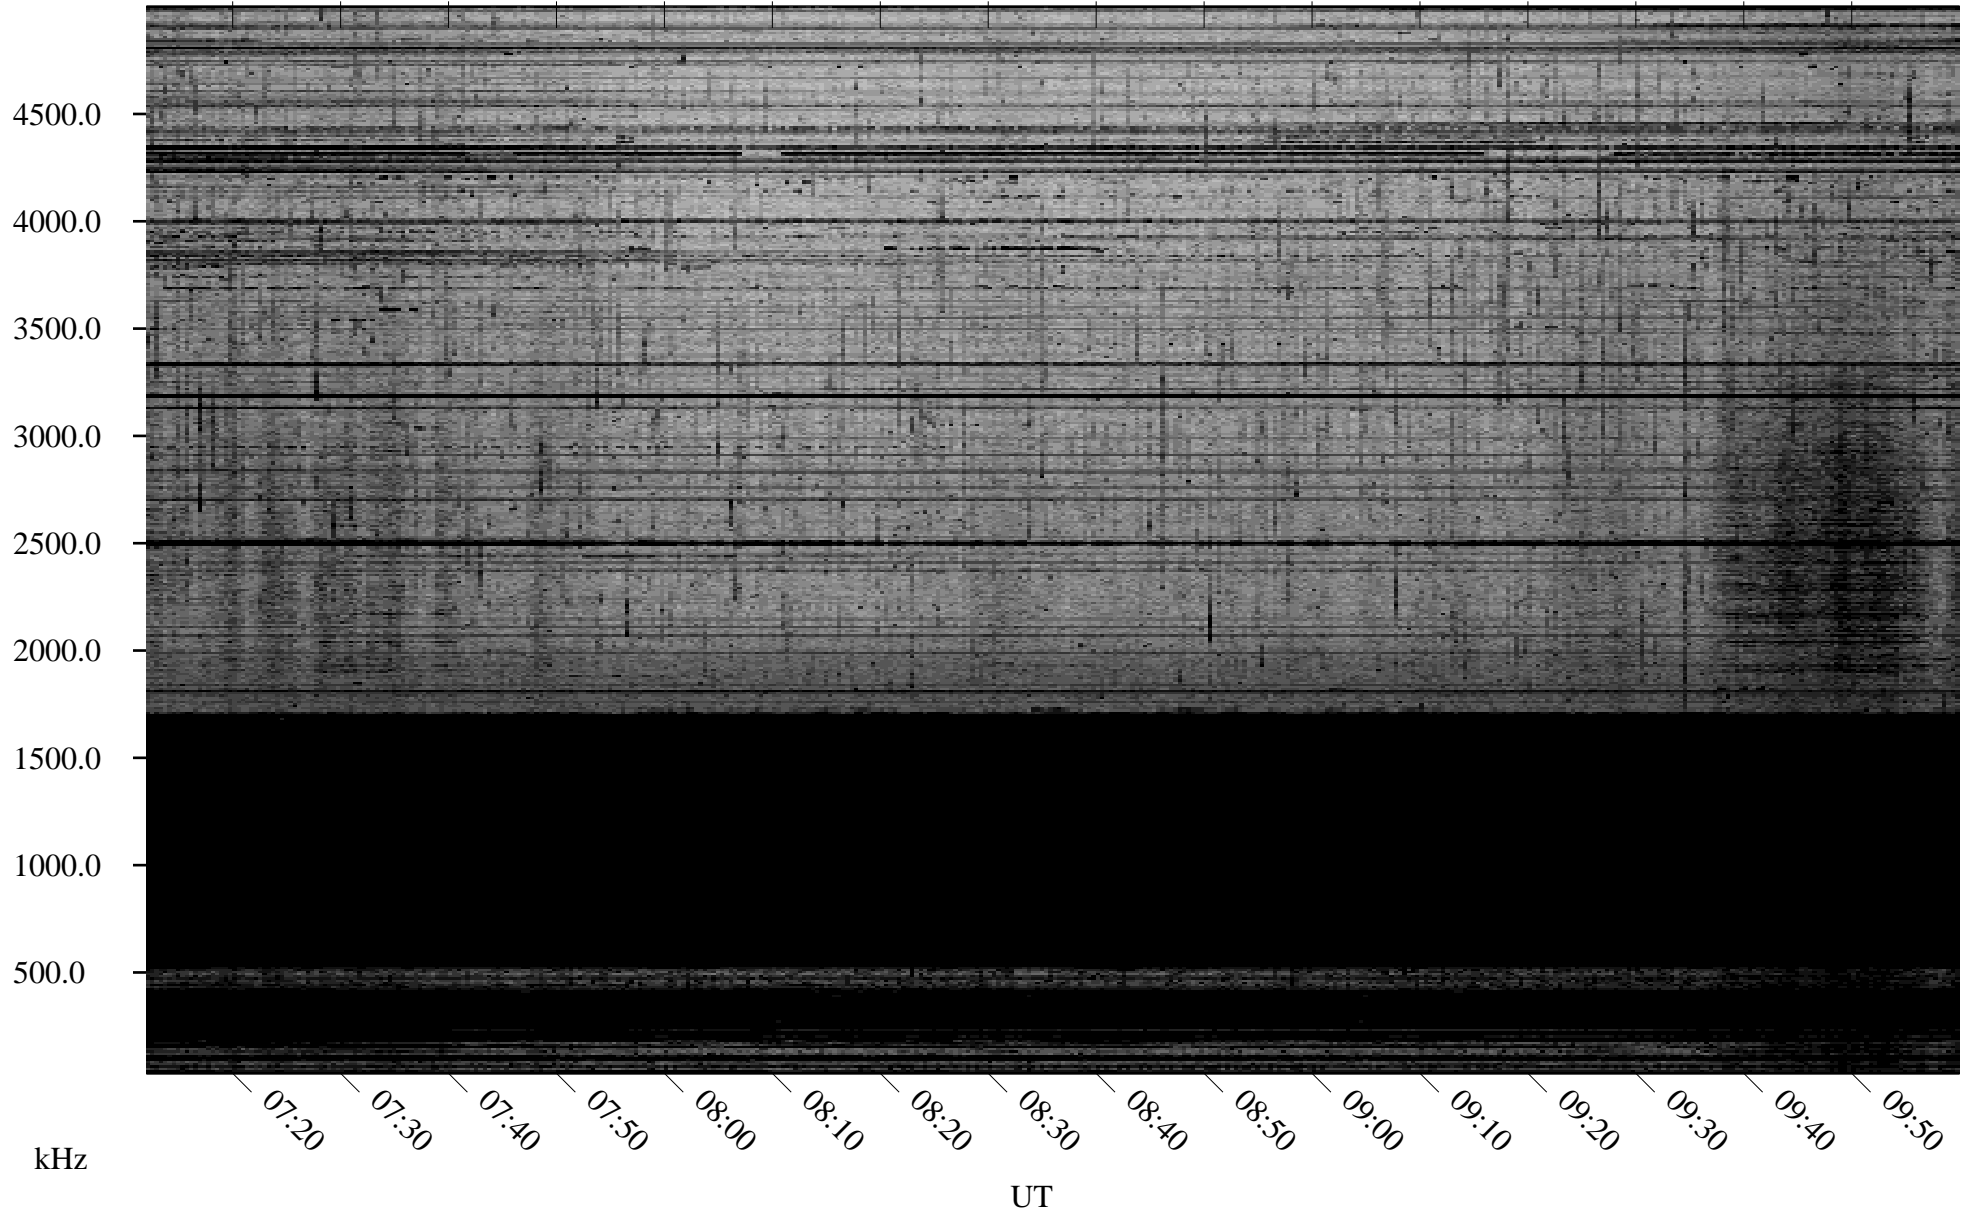

# 01/26/2009 Churchill, Manitoba

Linear Scale    Black = 161    White = 15

ch090251.r00SUm max\_12

Page 4

# 01/26/2009 Churchill, Manitoba

Linear Scale    Black = 161    White = 15

ch090251.r00SUm max\_12

Page 5