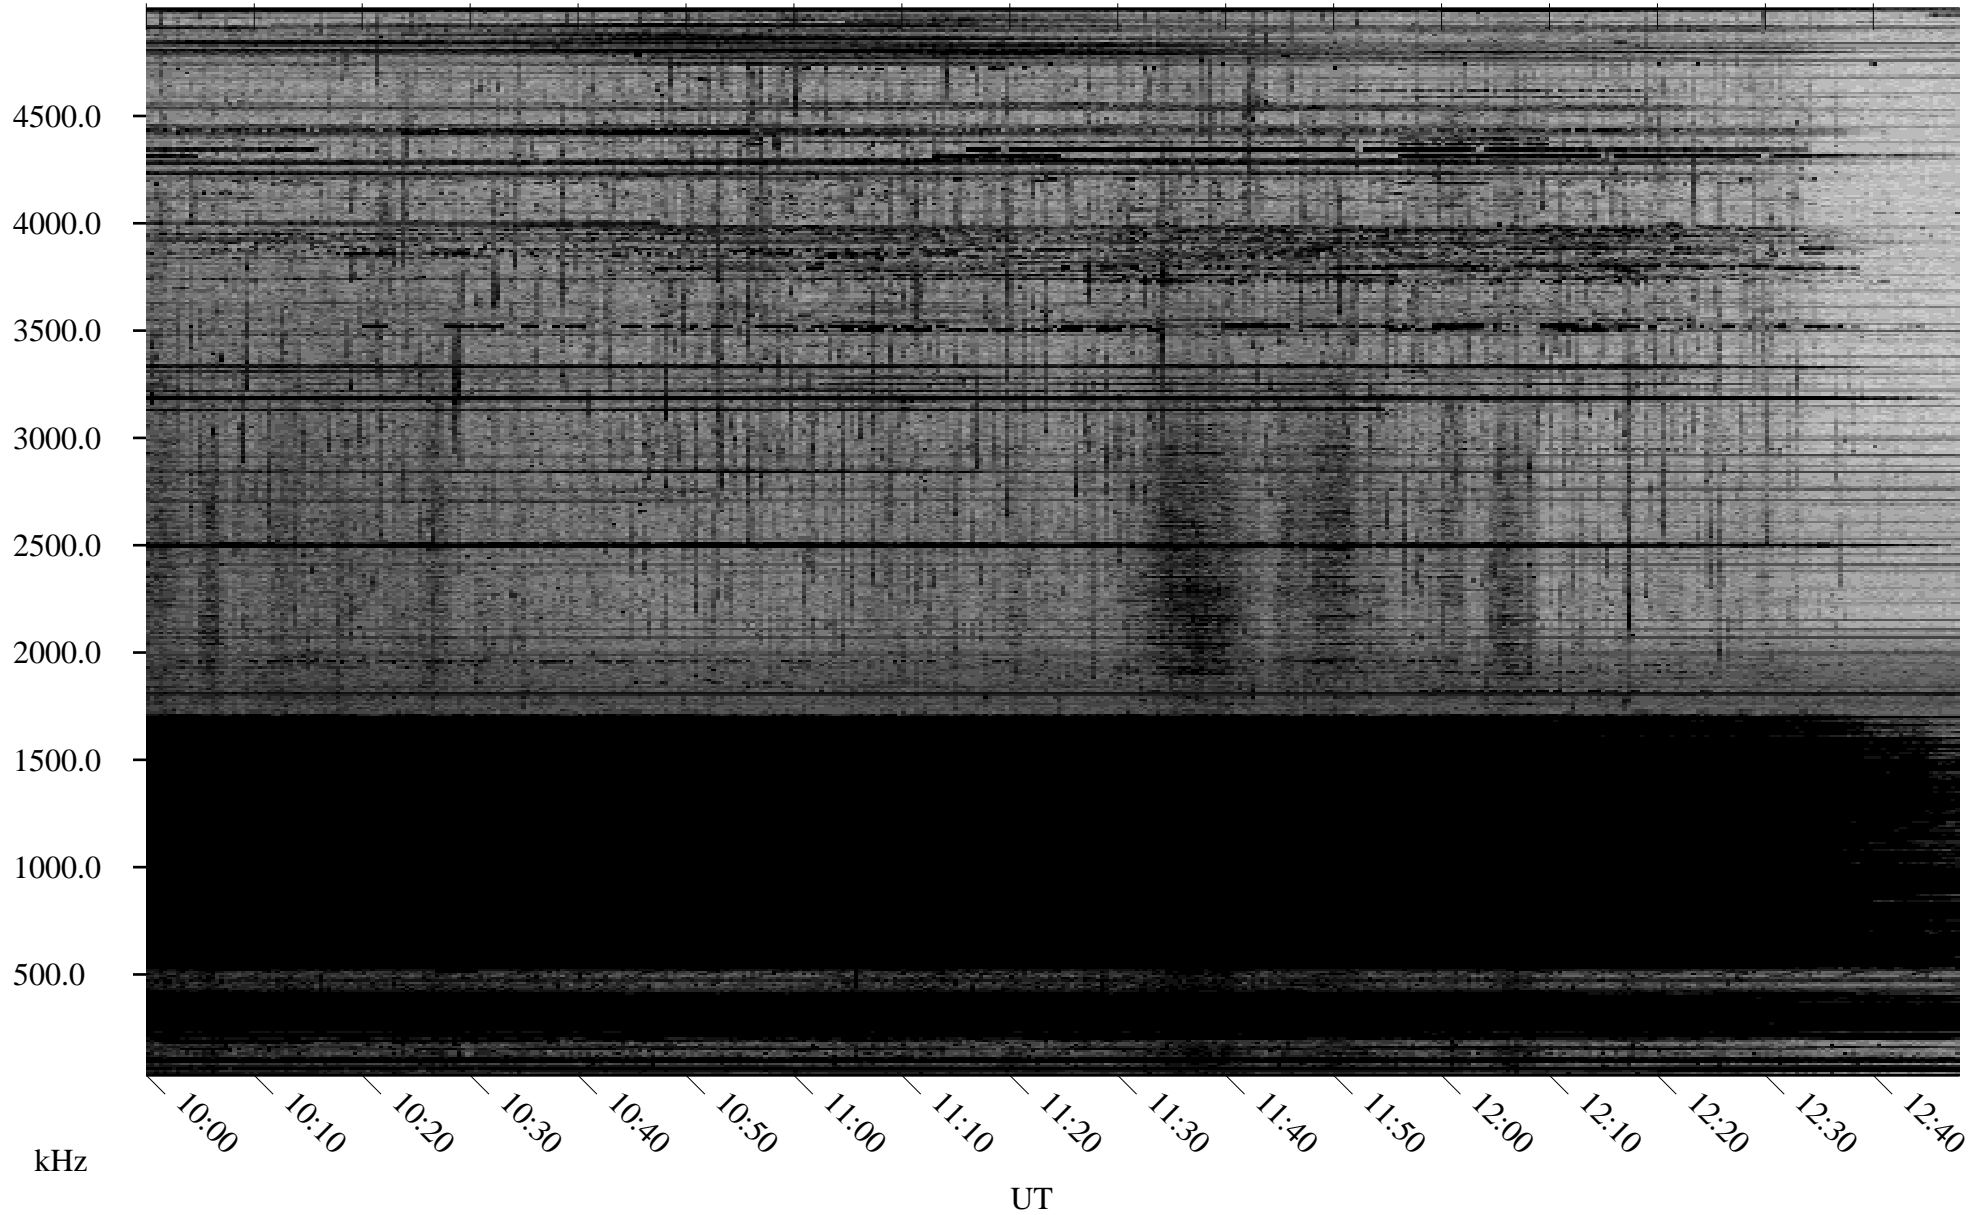

# 01/26/2009 Churchill, Manitoba

Linear Scale    Black = 161    White = 15

ch090251.r00SUm max\_12

Page 5

# 01/26/2009 Churchill, Manitoba

Linear Scale    Black = 161    White = 15

ch090251.r00SUm max\_12

Page 6