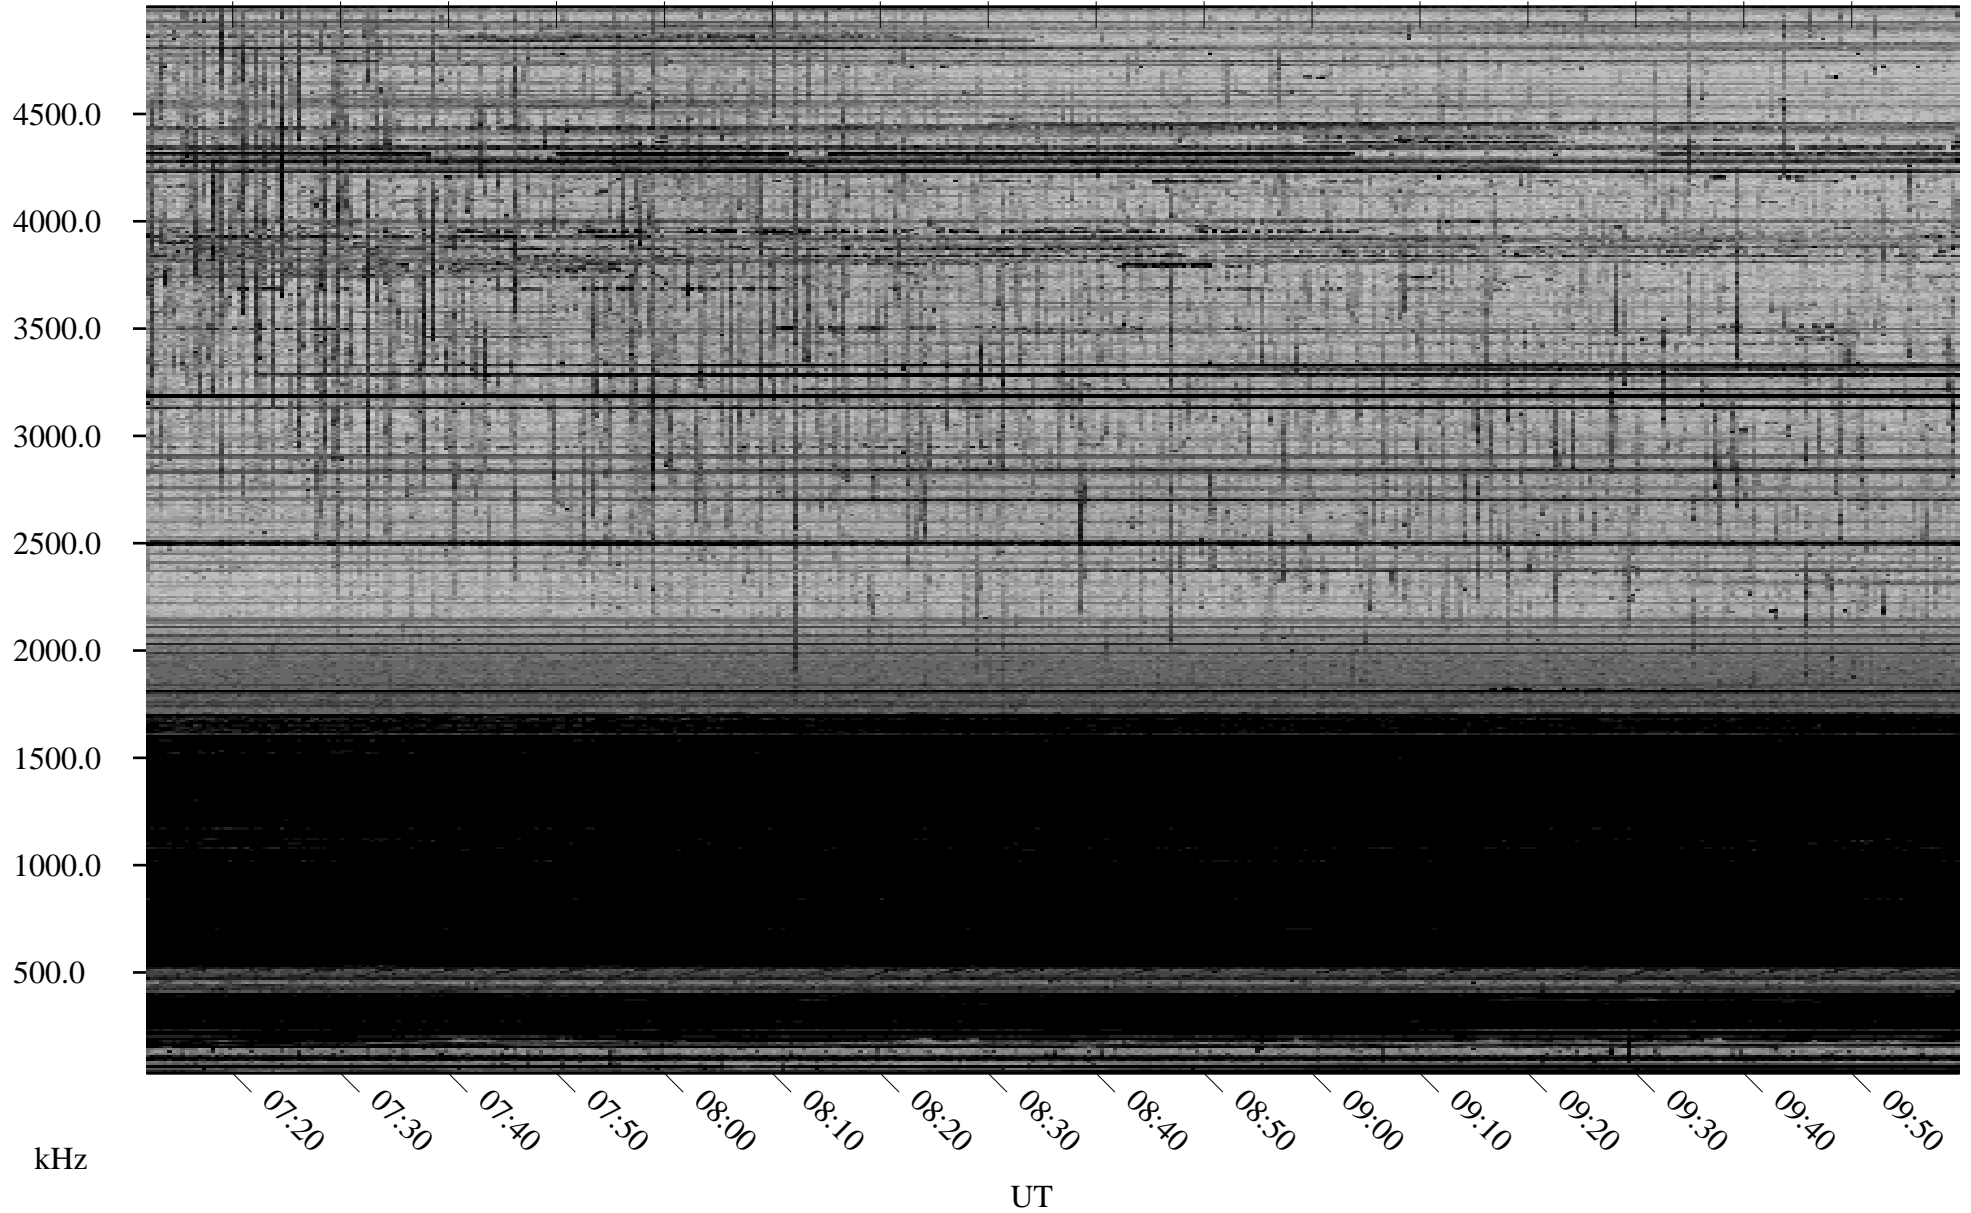

01/26/2009 Churchill, Manitoba

Linear Scale Black = 161 White = 15

ch09026l.r01SUm max_12

Page 1

01/26/2009 Churchill, Manitoba

Linear Scale Black = 161 White = 15

ch09026l.r01SUm max_12

Page 2

01/27/2009 Churchill, Manitoba

Linear Scale Black = 161 White = 15

ch09026l.r01SUm max_12

Page 3

01/27/2009 Churchill, Manitoba

Linear Scale Black = 161 White = 15

ch09026l.r01SUm max_12

Page 4

01/27/2009 Churchill, Manitoba

Linear Scale Black = 161 White = 15

ch09026l.r01SUm max_12

Page 5

01/27/2009 Churchill, Manitoba

Linear Scale Black = 161 White = 15

ch09026l.r01SUm max_12

Page 6

01/27/2009 Churchill, Manitoba

Linear Scale Black = 161 White = 15

ch09026l.r01SUm max_12

Page 7

01/27/2009 Churchill, Manitoba

Linear Scale Black = 161 White = 15

ch09026l.r01SUm max_12