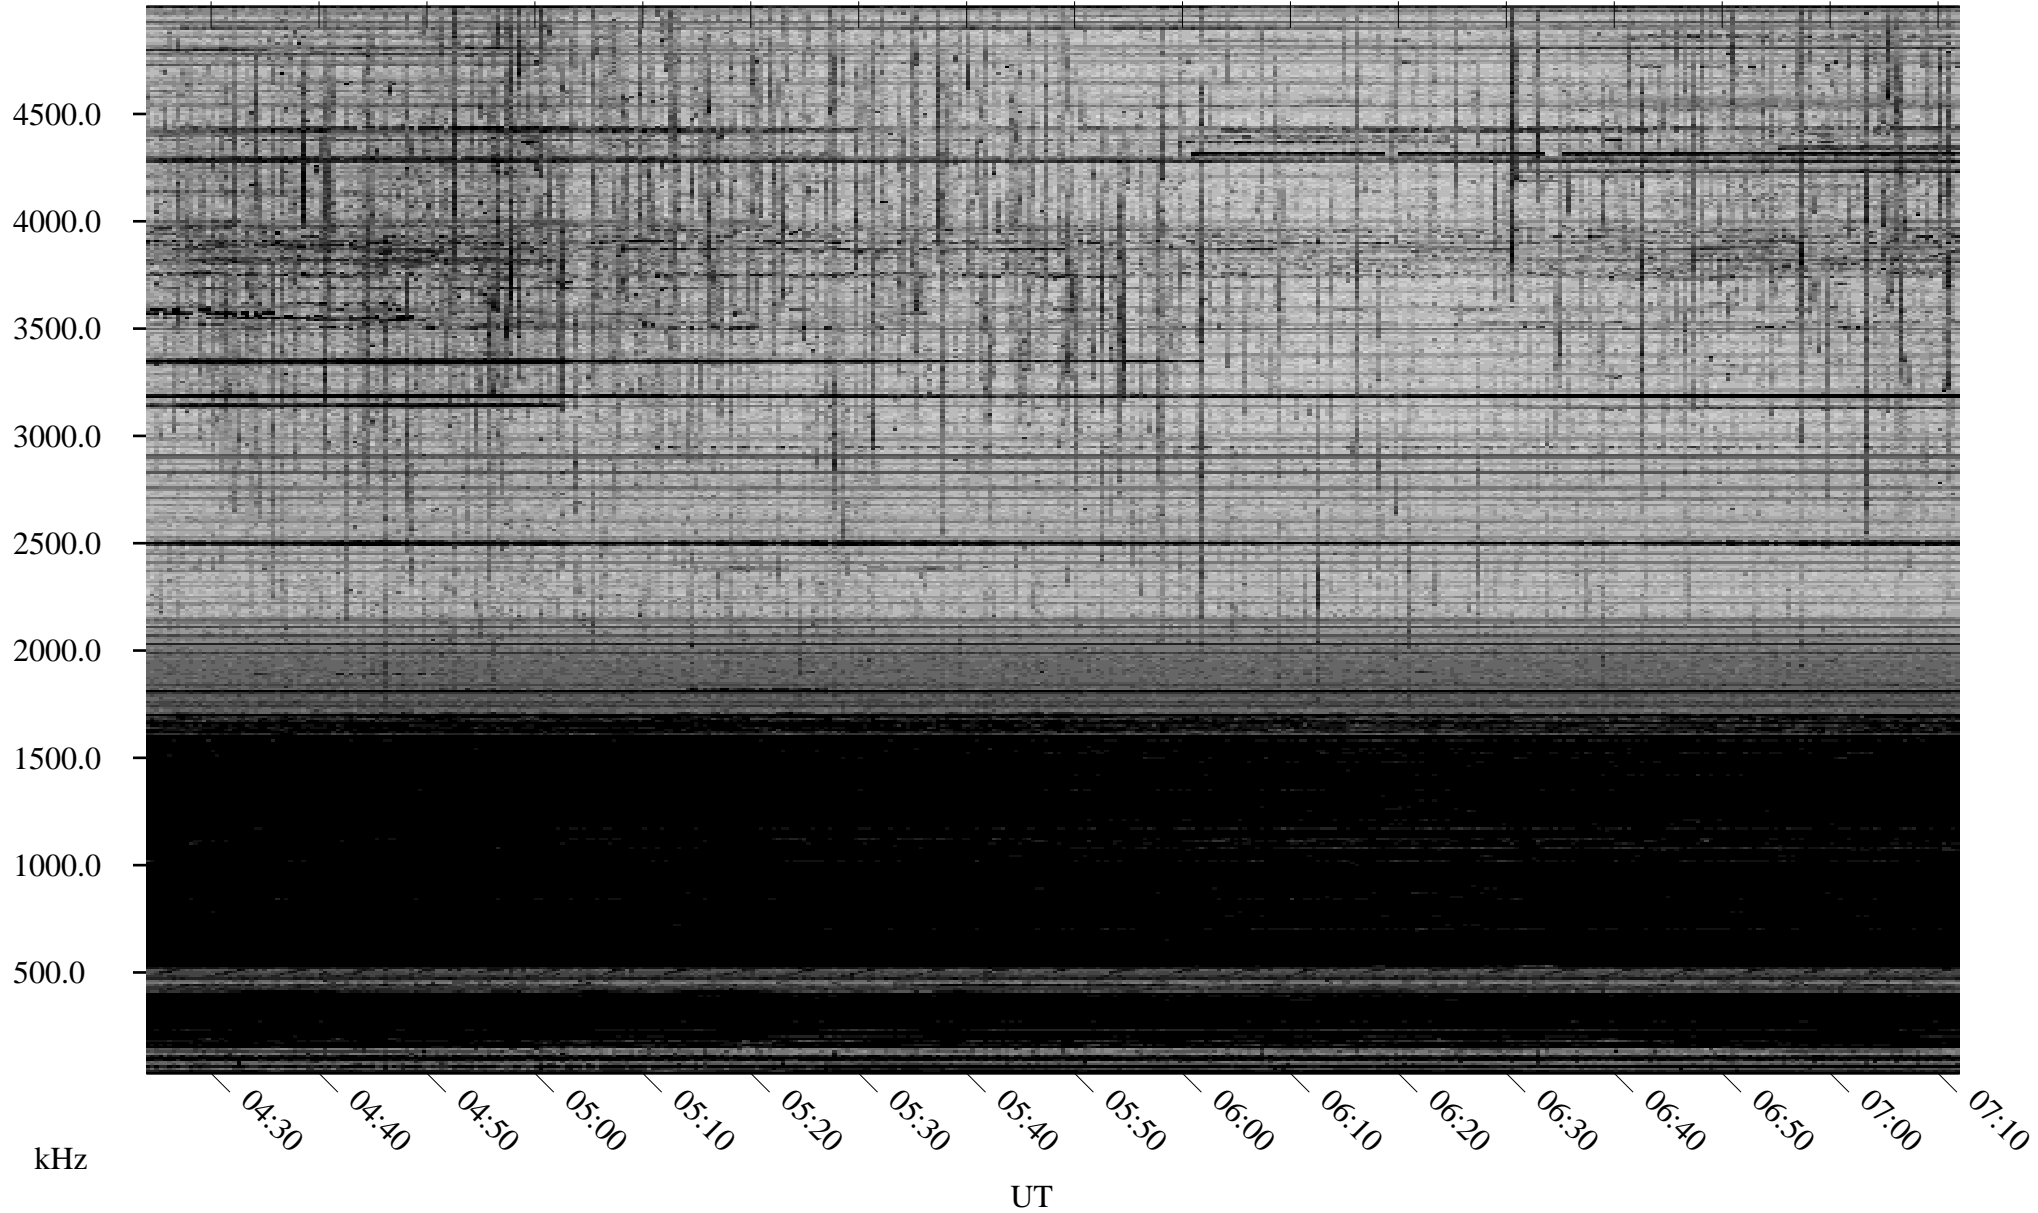

01/26/2009 Churchill, Manitoba

Linear Scale Black = 161 White = 15

ch09026l.r01SUm max_12

Page 1

01/26/2009 Churchill, Manitoba

Linear Scale Black = 161 White = 15

ch09026l.r01SUm max_12

Page 2

01/27/2009 Churchill, Manitoba

Linear Scale Black = 161 White = 15

ch09026l.r01SUm max_12

Page 3

01/27/2009 Churchill, Manitoba

Linear Scale Black = 161 White = 15

ch09026l.r01SUm max_12

Page 4

01/27/2009 Churchill, Manitoba

Linear Scale Black = 161 White = 15

ch09026l.r01SUm max_12

Page 5

01/27/2009 Churchill, Manitoba

Linear Scale Black = 161 White = 15

ch09026l.r01SUm max_12

Page 6

01/27/2009 Churchill, Manitoba

Linear Scale Black = 161 White = 15

ch09026l.r01SUm max_12

Page 7

01/27/2009 Churchill, Manitoba

Linear Scale Black = 161 White = 15

ch09026l.r01SUm max_12