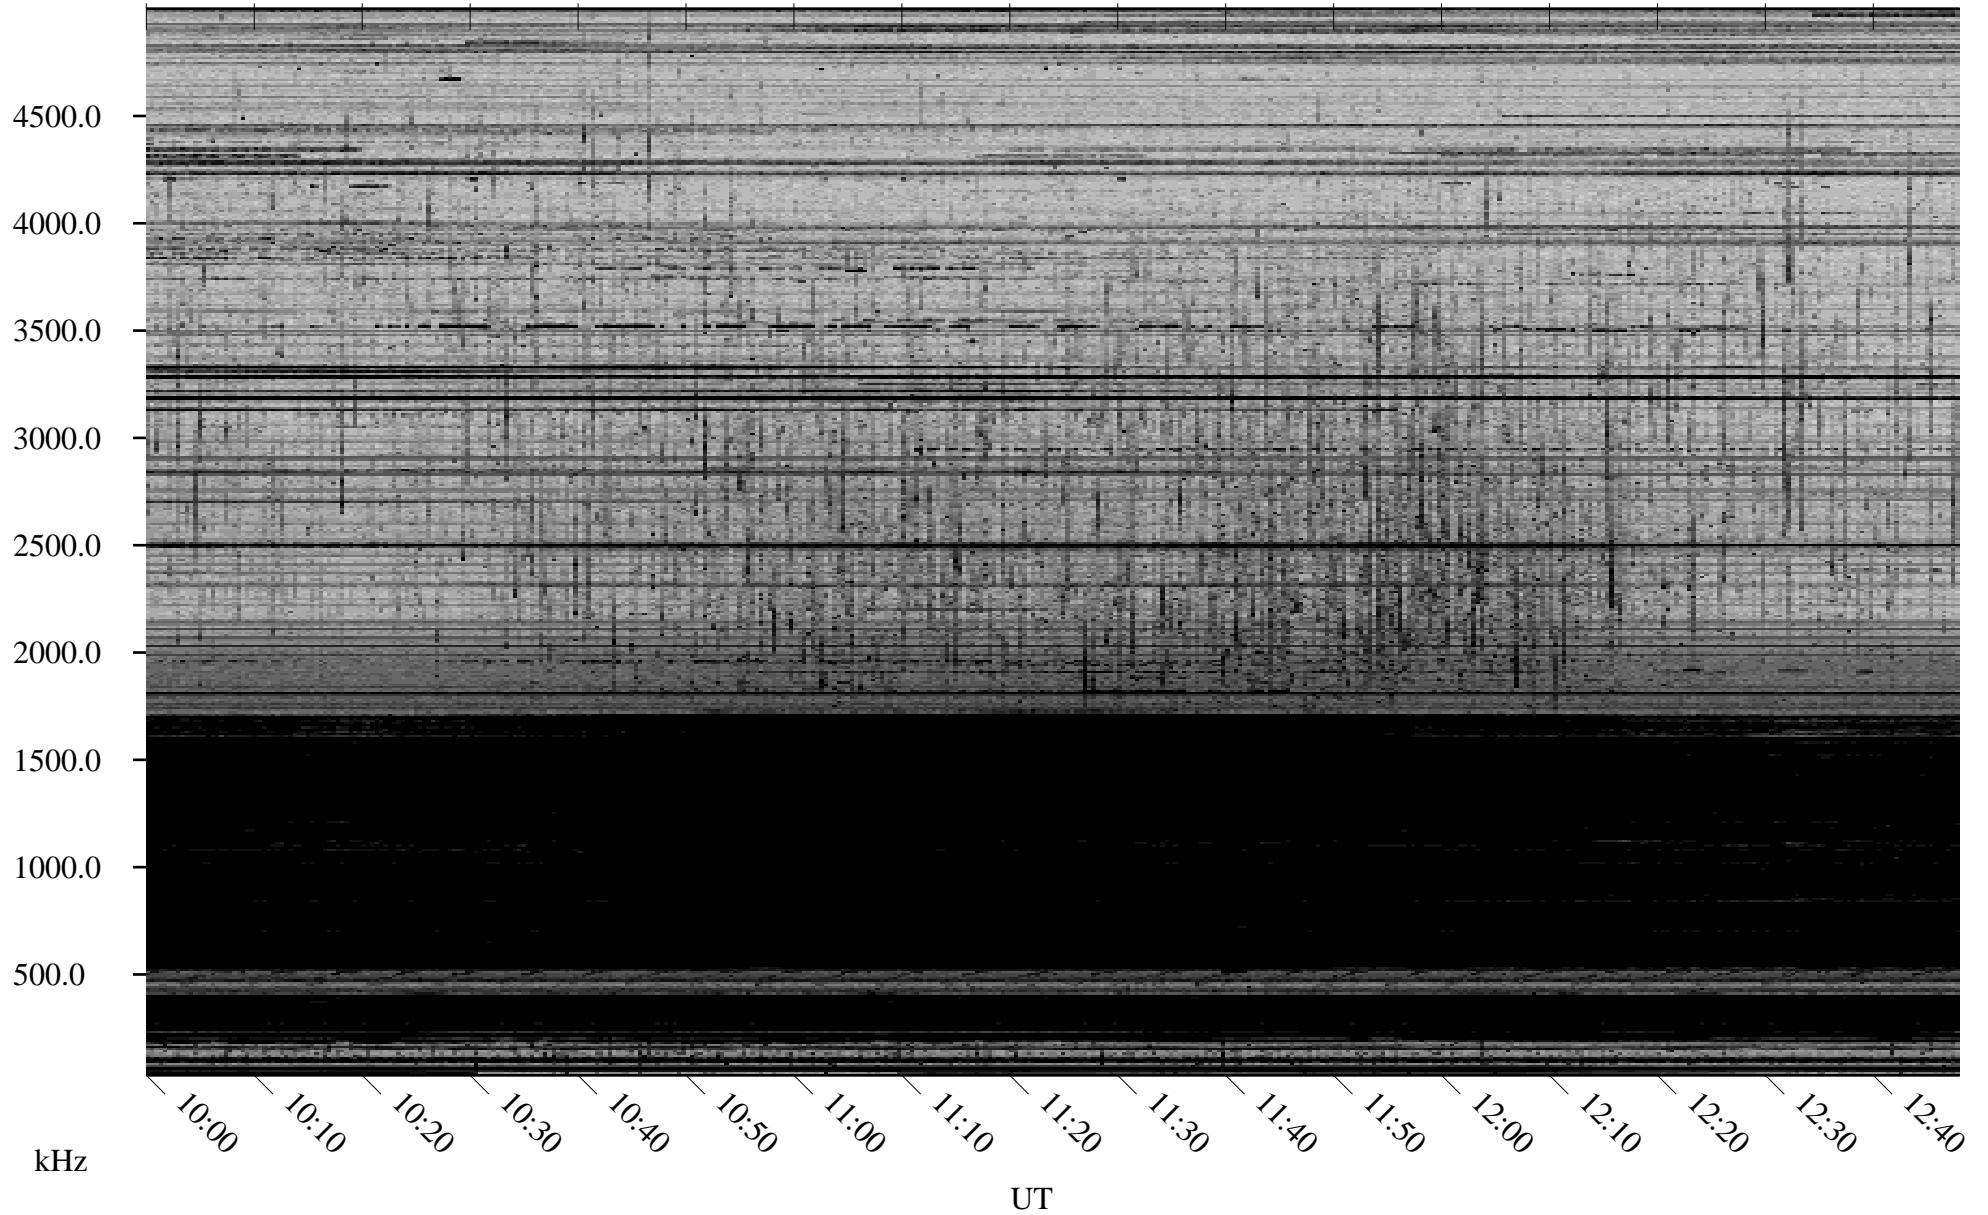

01/27/2009 Churchill, Manitoba

Linear Scale Black = 161 White = 15

ch09026l.r01SUm max_12

Page 5

01/27/2009 Churchill, Manitoba

Linear Scale Black = 161 White = 15

ch09026l.r01SUm max_12

Page 6

01/27/2009 Churchill, Manitoba

Linear Scale Black = 161 White = 15

ch09026l.r01SUm max_12

Page 7

01/27/2009 Churchill, Manitoba

Linear Scale Black = 161 White = 15

ch09026l.r01SUm max_12