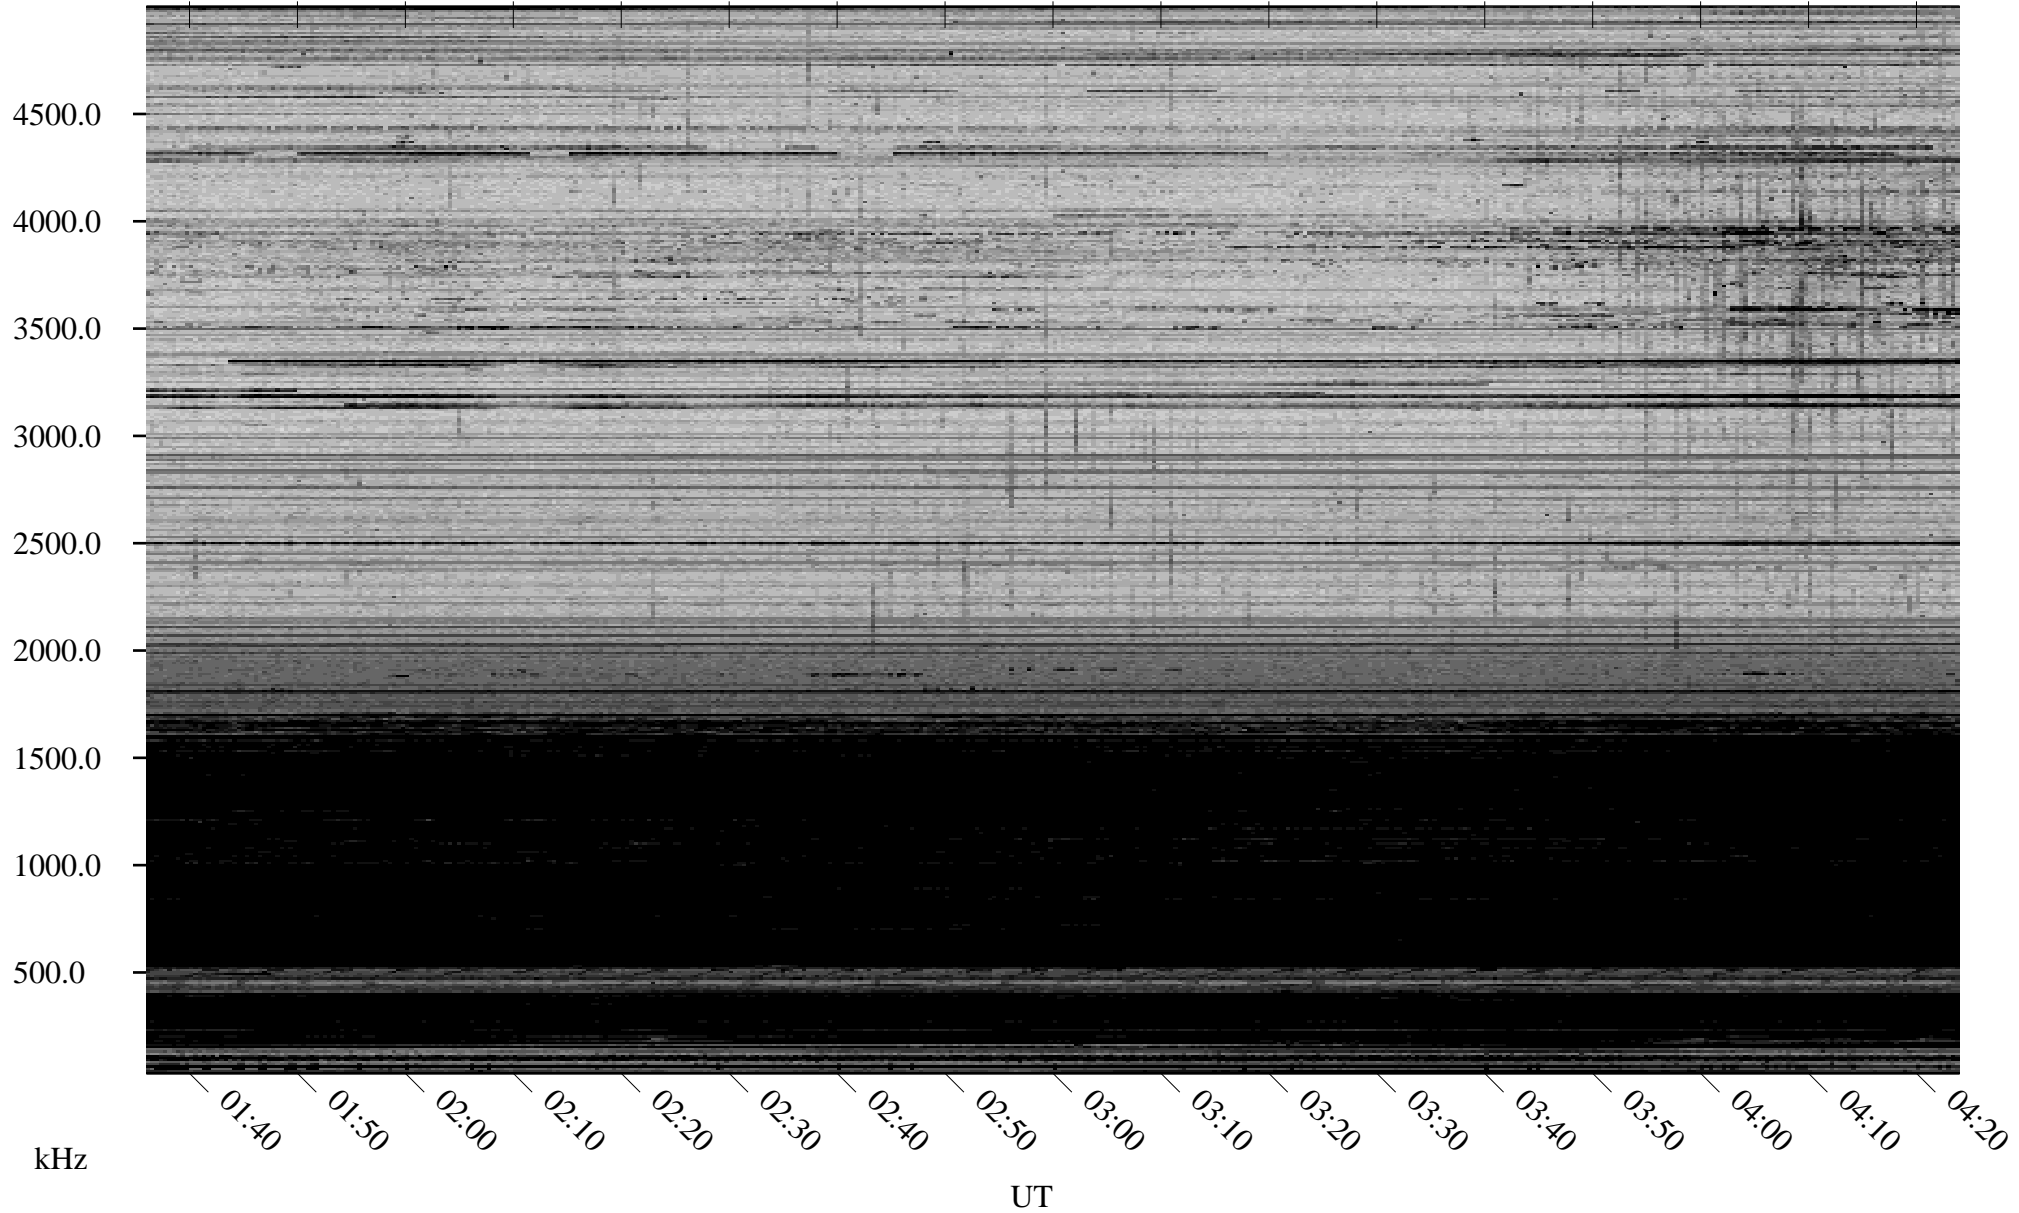

01/26/2009 Churchill, Manitoba

Linear Scale Black = 161 White = 15

ch09026l.r01SUm max_12

Page 1

01/26/2009 Churchill, Manitoba

Linear Scale Black = 161 White = 15

ch09026l.r01SUm max_12

Page 2

01/27/2009 Churchill, Manitoba

Linear Scale Black = 161 White = 15

ch09026l.r01SUm max_12

Page 3

01/27/2009 Churchill, Manitoba

Linear Scale Black = 161 White = 15

ch09026l.r01SUm max_12

Page 4

01/27/2009 Churchill, Manitoba

Linear Scale Black = 161 White = 15

ch09026l.r01SUm max_12

Page 5

01/27/2009 Churchill, Manitoba

Linear Scale Black = 161 White = 15

ch09026l.r01SUm max_12

Page 6

01/27/2009 Churchill, Manitoba

Linear Scale Black = 161 White = 15

ch09026l.r01SUm max_12

Page 7

01/27/2009 Churchill, Manitoba

Linear Scale Black = 161 White = 15

ch09026l.r01SUm max_12