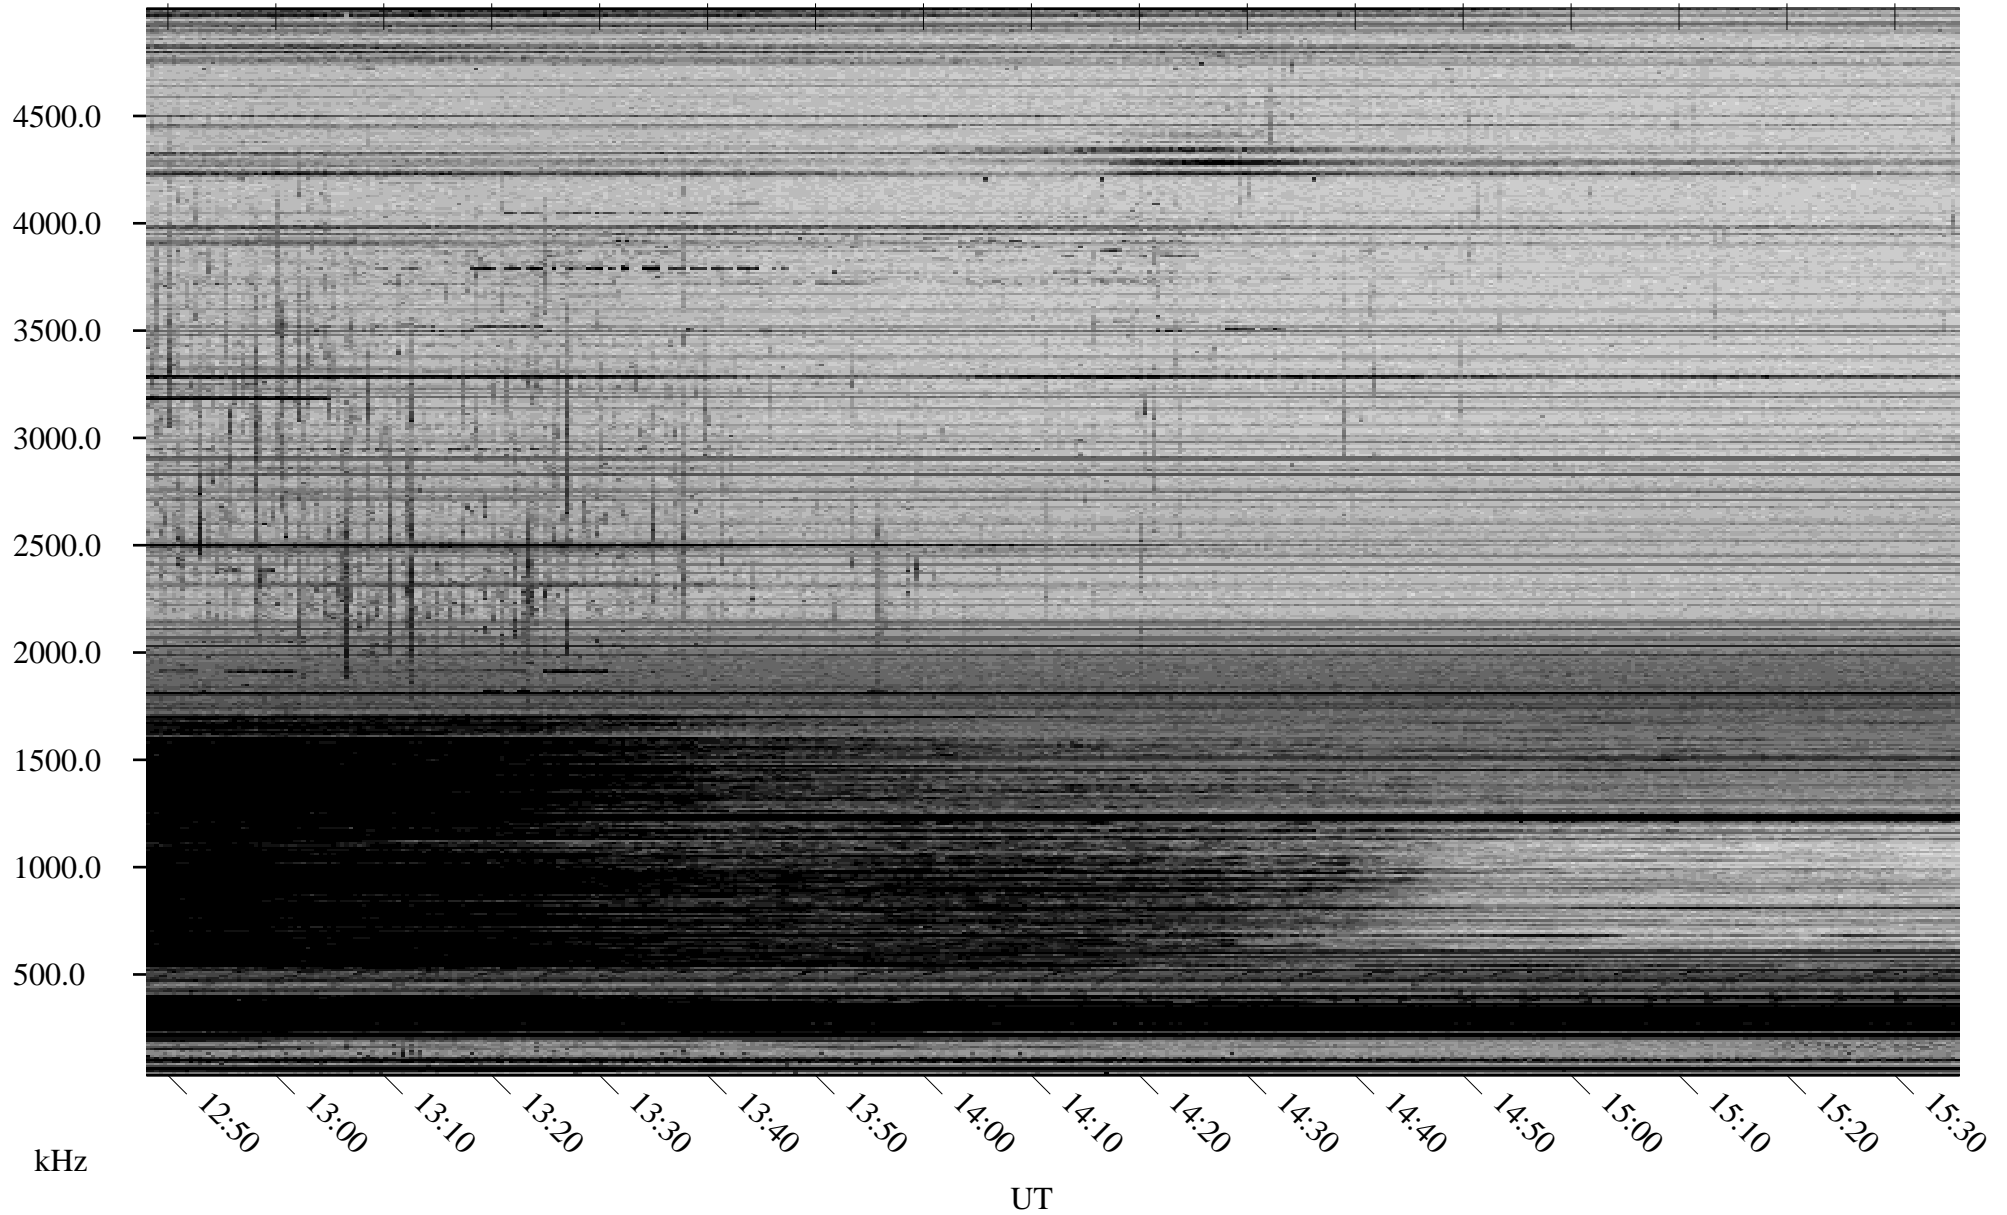

01/26/2009 Churchill, Manitoba

Linear Scale Black = 161 White = 15

ch09026l.r01SUm max_12

Page 1

01/26/2009 Churchill, Manitoba

Linear Scale Black = 161 White = 15

ch09026l.r01SUm max_12

Page 2

01/27/2009 Churchill, Manitoba

Linear Scale Black = 161 White = 15

ch09026l.r01SUm max_12

Page 3

01/27/2009 Churchill, Manitoba

Linear Scale Black = 161 White = 15

ch09026l.r01SUm max_12

Page 4

01/27/2009 Churchill, Manitoba

Linear Scale Black = 161 White = 15

ch09026l.r01SUm max_12

Page 5

01/27/2009 Churchill, Manitoba

Linear Scale Black = 161 White = 15

ch09026l.r01SUm max_12

Page 6

01/27/2009 Churchill, Manitoba

Linear Scale Black = 161 White = 15

ch09026l.r01SUm max_12

Page 7

01/27/2009 Churchill, Manitoba

Linear Scale Black = 161 White = 15

ch09026l.r01SUm max_12