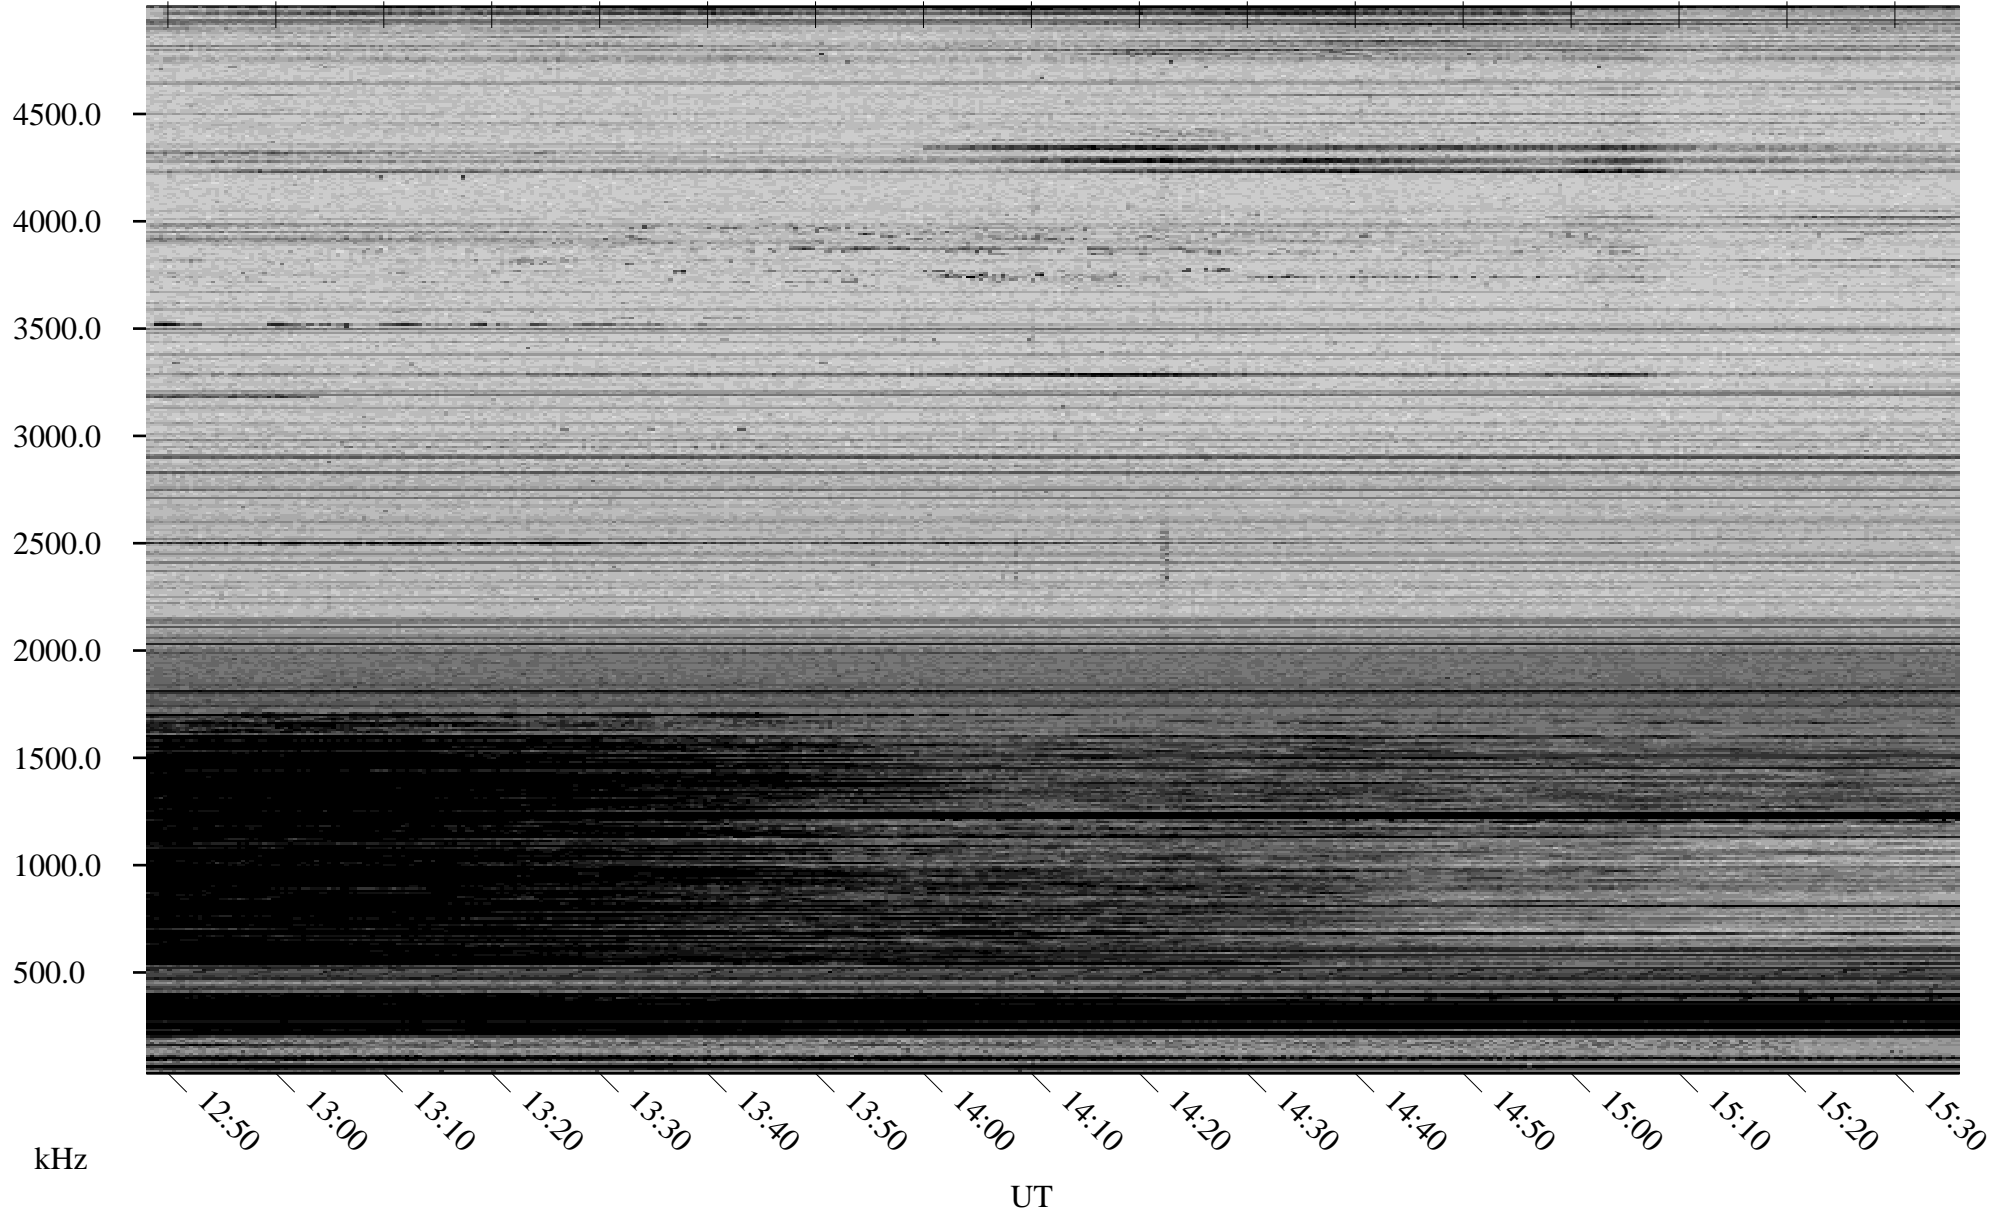

# 01/28/2009 Churchill, Manitoba

Linear Scale    Black = 161    White = 15

ch090271.r00SUm max\_12

Page 6

# 01/28/2009 Churchill, Manitoba

Linear Scale    Black = 161    White = 15

ch090271.r00SUm max\_12

Page 7

# 01/28/2009 Churchill, Manitoba

Linear Scale    Black = 161    White = 15

ch090271.r00SUm max\_12