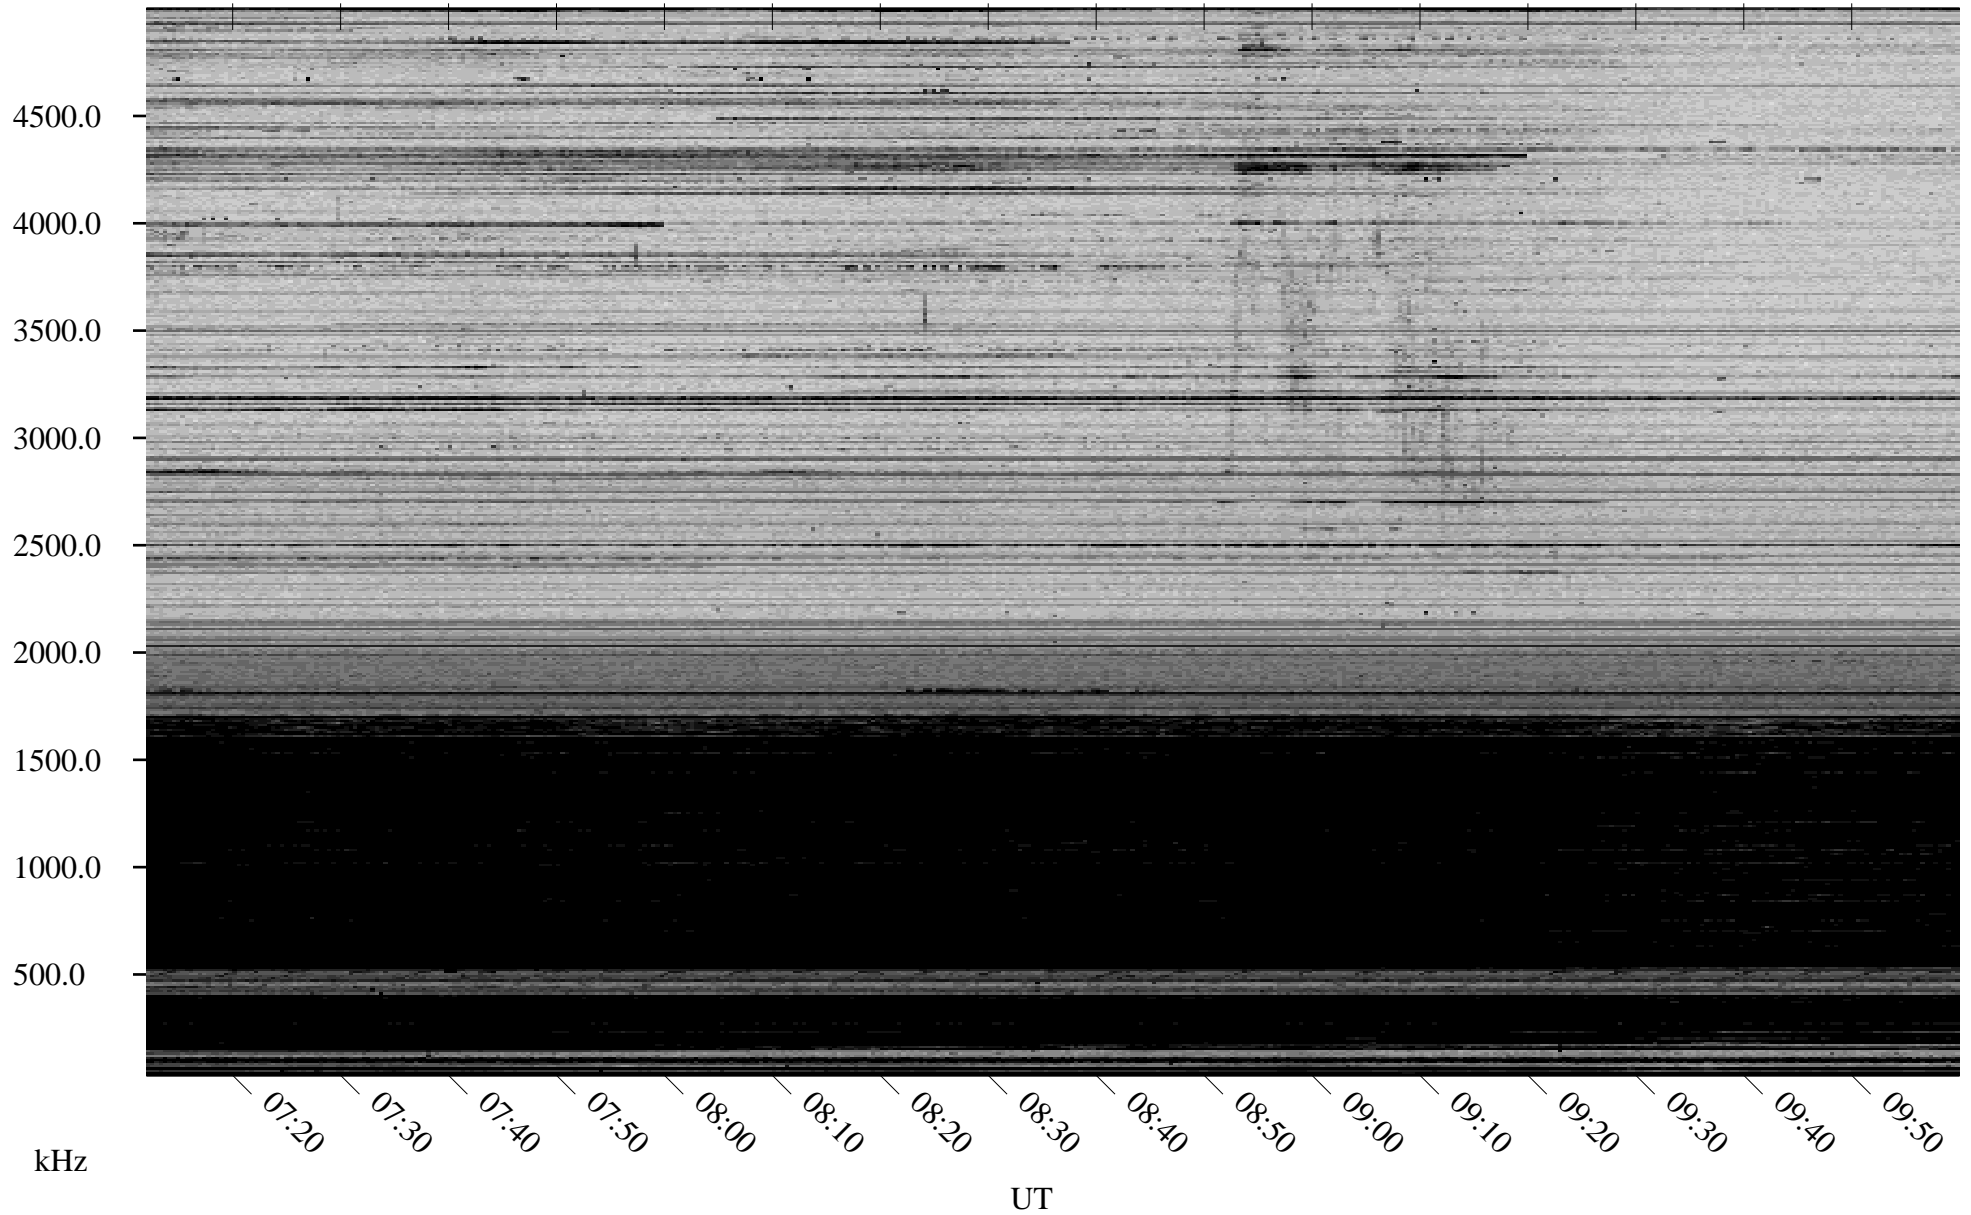

# 01/27/2009 Churchill, Manitoba

Linear Scale    Black = 161    White = 15

ch090271.r00SUm max\_12

Page 1

# 01/28/2009 Churchill, Manitoba

Linear Scale    Black = 161    White = 15

ch090271.r00SUm max\_12

Page 3

# 01/28/2009 Churchill, Manitoba

Linear Scale    Black = 161    White = 15

ch090271.r00SUm max\_12

Page 4

# 01/28/2009 Churchill, Manitoba

Linear Scale    Black = 161    White = 15

ch090271.r00SUm max\_12

Page 5