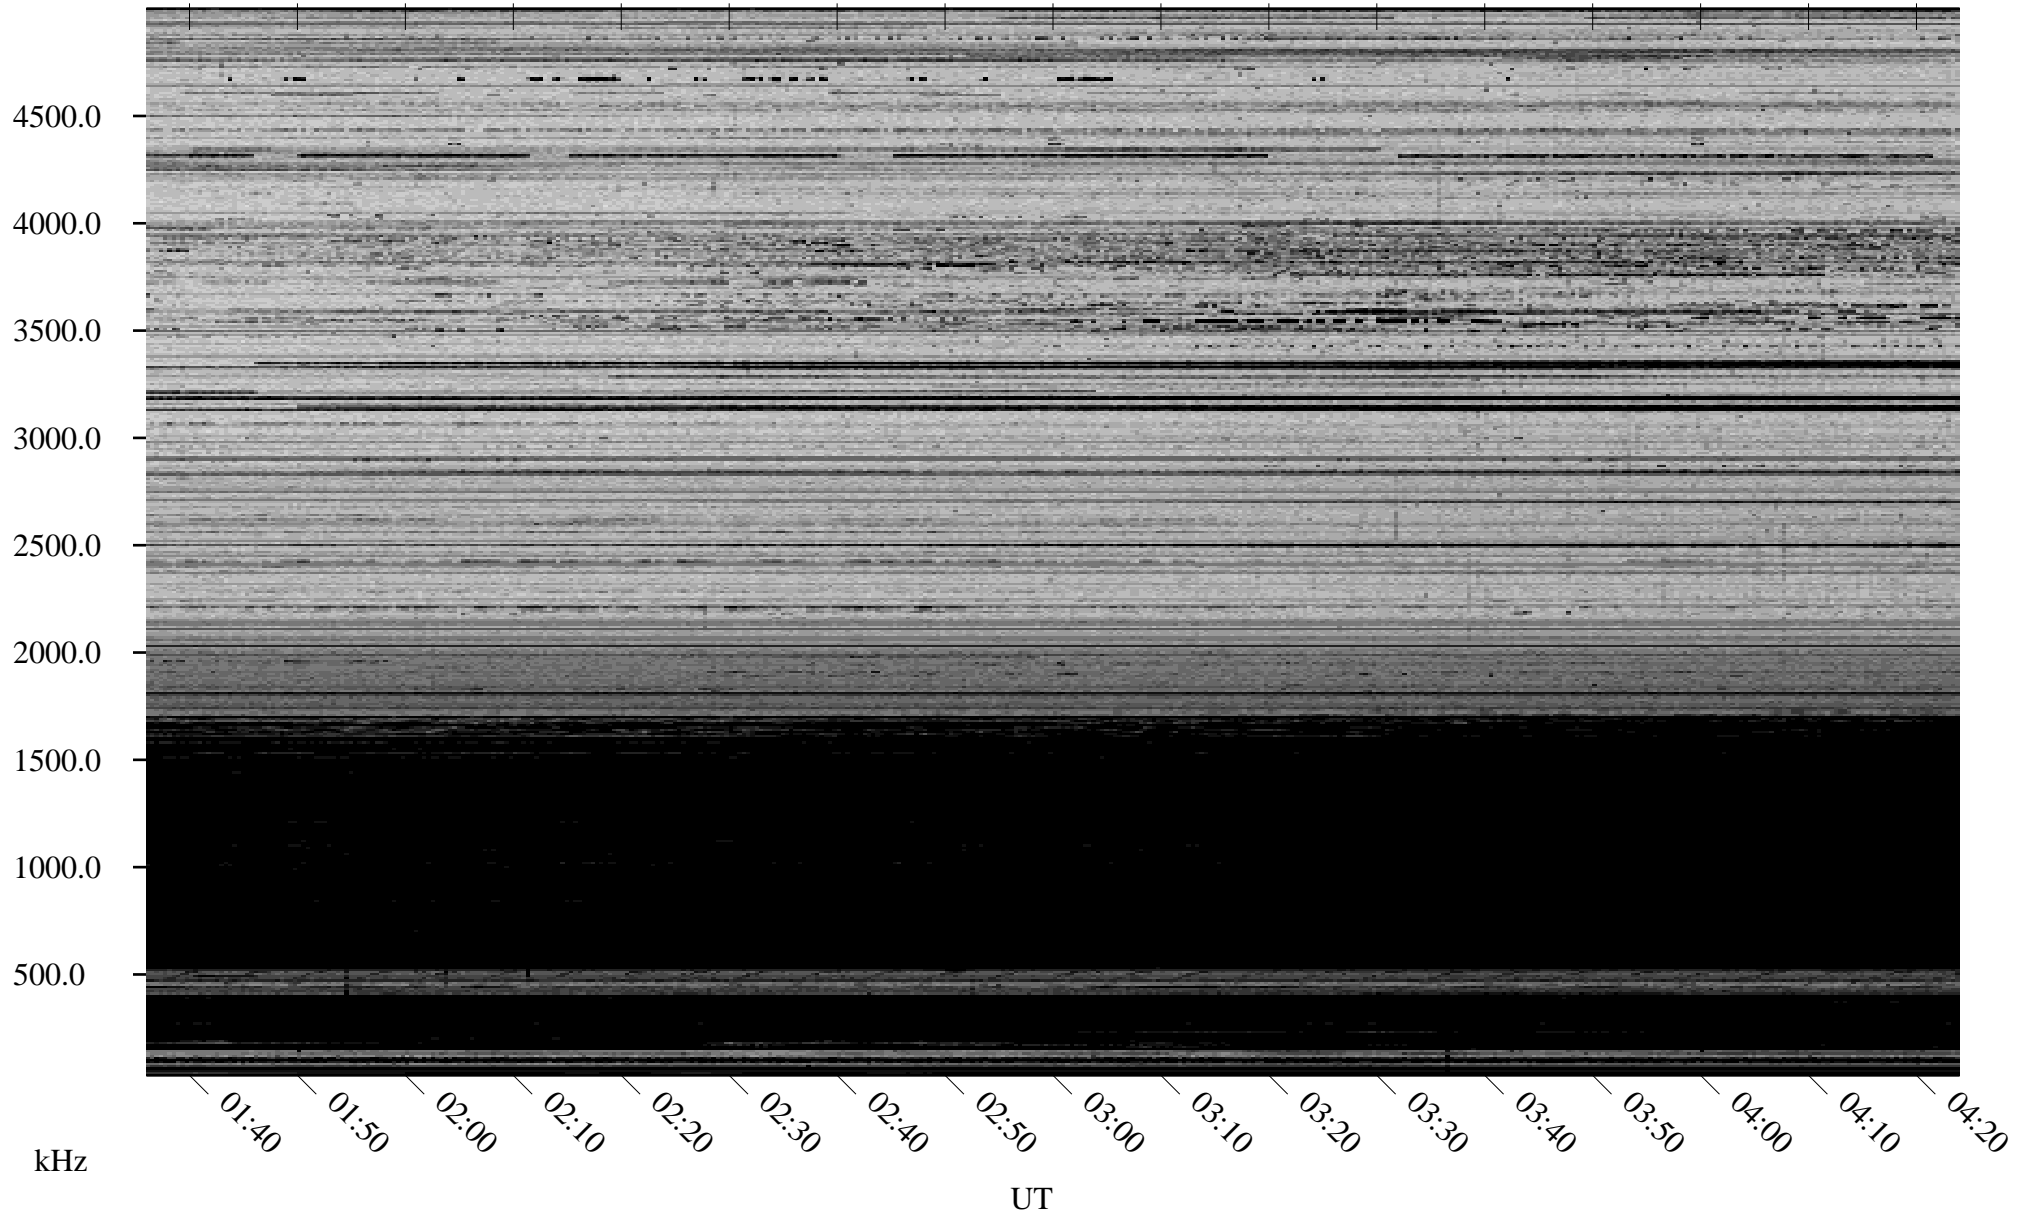

# 01/27/2009 Churchill, Manitoba

Linear Scale    Black = 161    White = 15

ch090271.r00SUm max\_12

Page 1

# 01/27/2009 Churchill, Manitoba

Linear Scale    Black = 161    White = 15

ch090271.r00SUm max\_12

Page 2

# 01/28/2009 Churchill, Manitoba

Linear Scale    Black = 161    White = 15

ch090271.r00SUm max\_12

Page 3

# 01/28/2009 Churchill, Manitoba

Linear Scale    Black = 161    White = 15

ch090271.r00SUm max\_12

Page 4