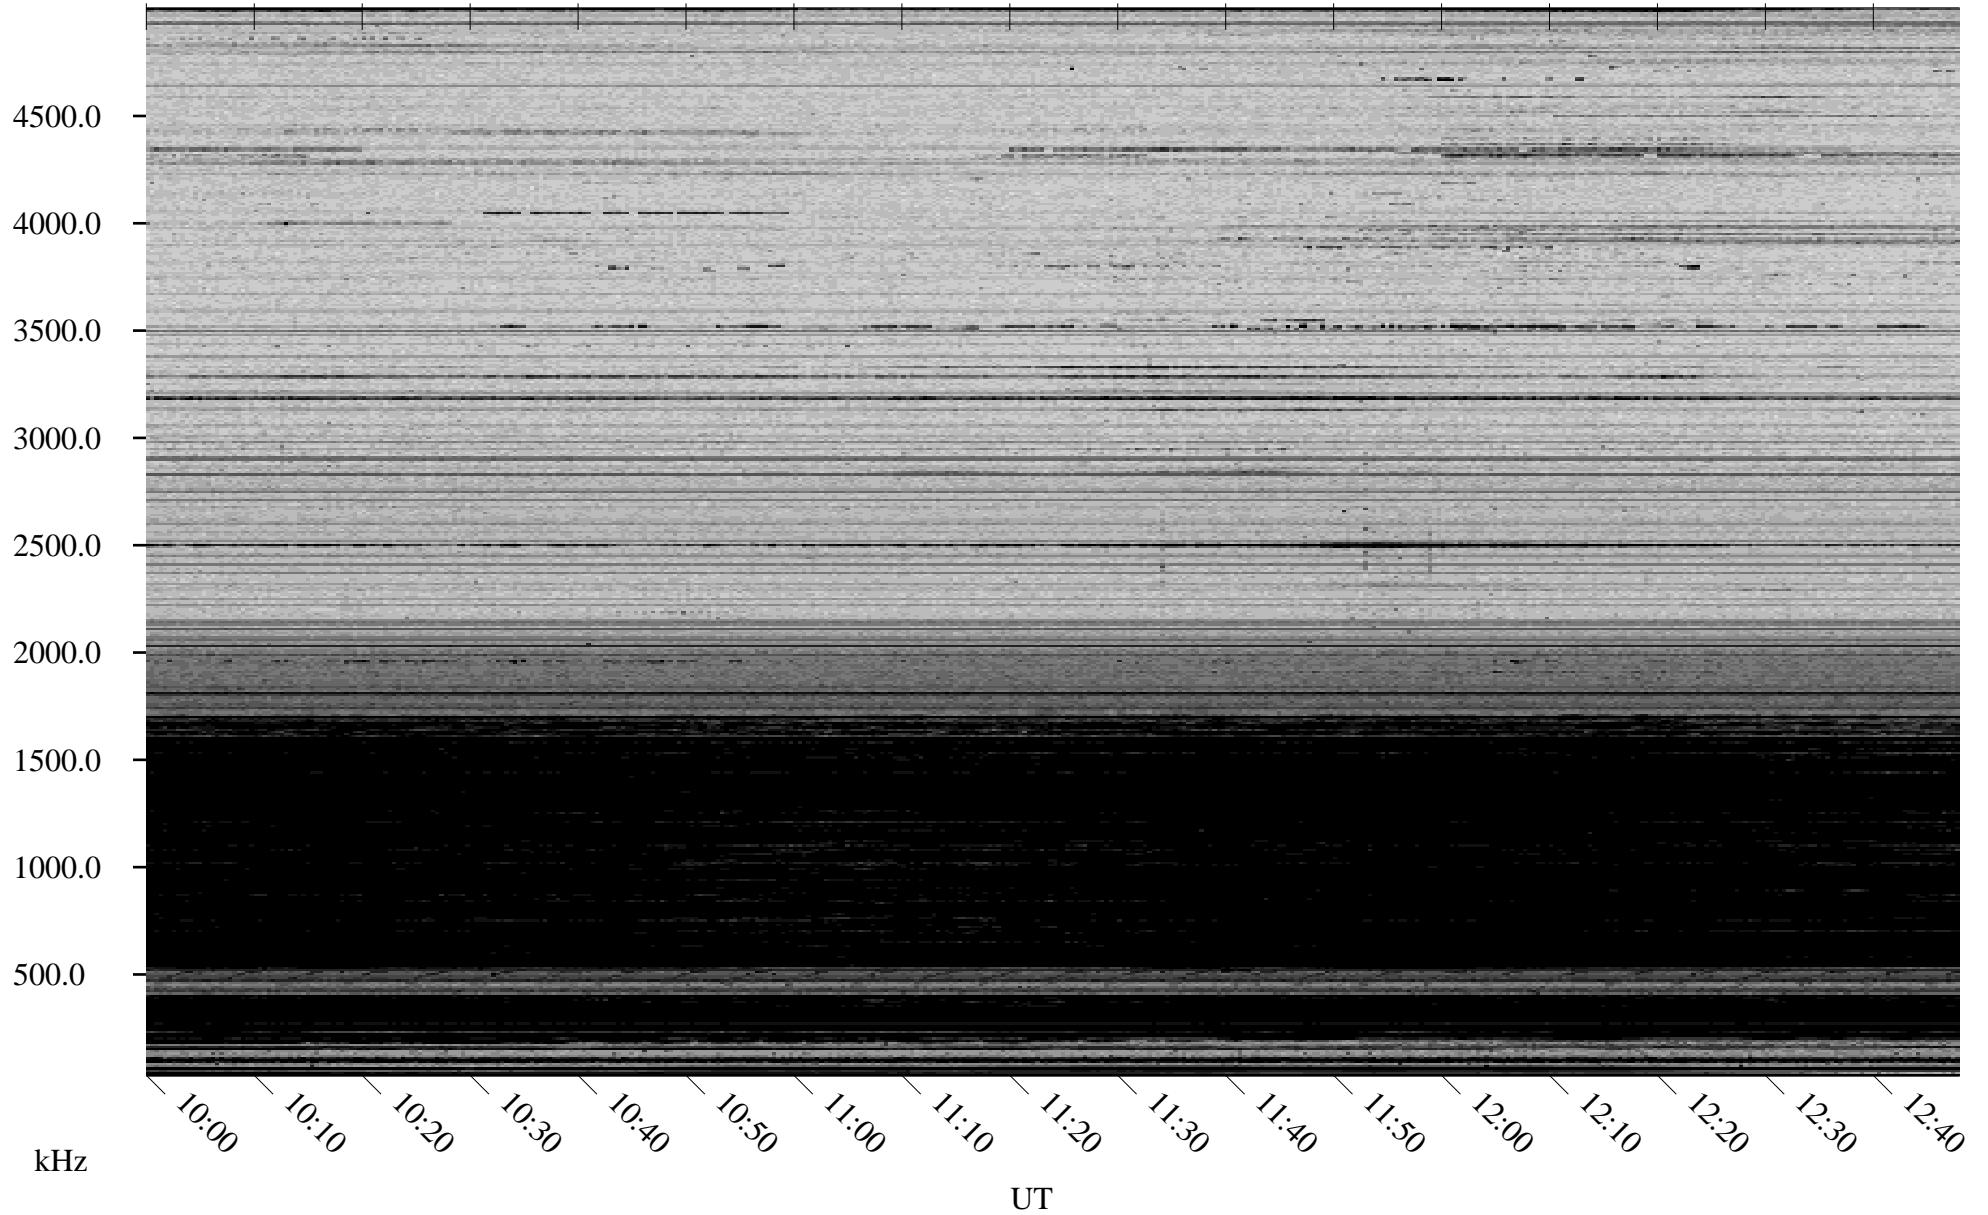

# 01/28/2009 Churchill, Manitoba

Linear Scale    Black = 161    White = 15

ch090271.r00SUm max\_12

Page 5

# 01/28/2009 Churchill, Manitoba

Linear Scale    Black = 161    White = 15

ch090271.r00SUm max\_12

Page 6

# 01/28/2009 Churchill, Manitoba

Linear Scale    Black = 161    White = 15

ch090271.r00SUm max\_12

Page 7

# 01/28/2009 Churchill, Manitoba

Linear Scale    Black = 161    White = 15

ch090271.r00SUm max\_12