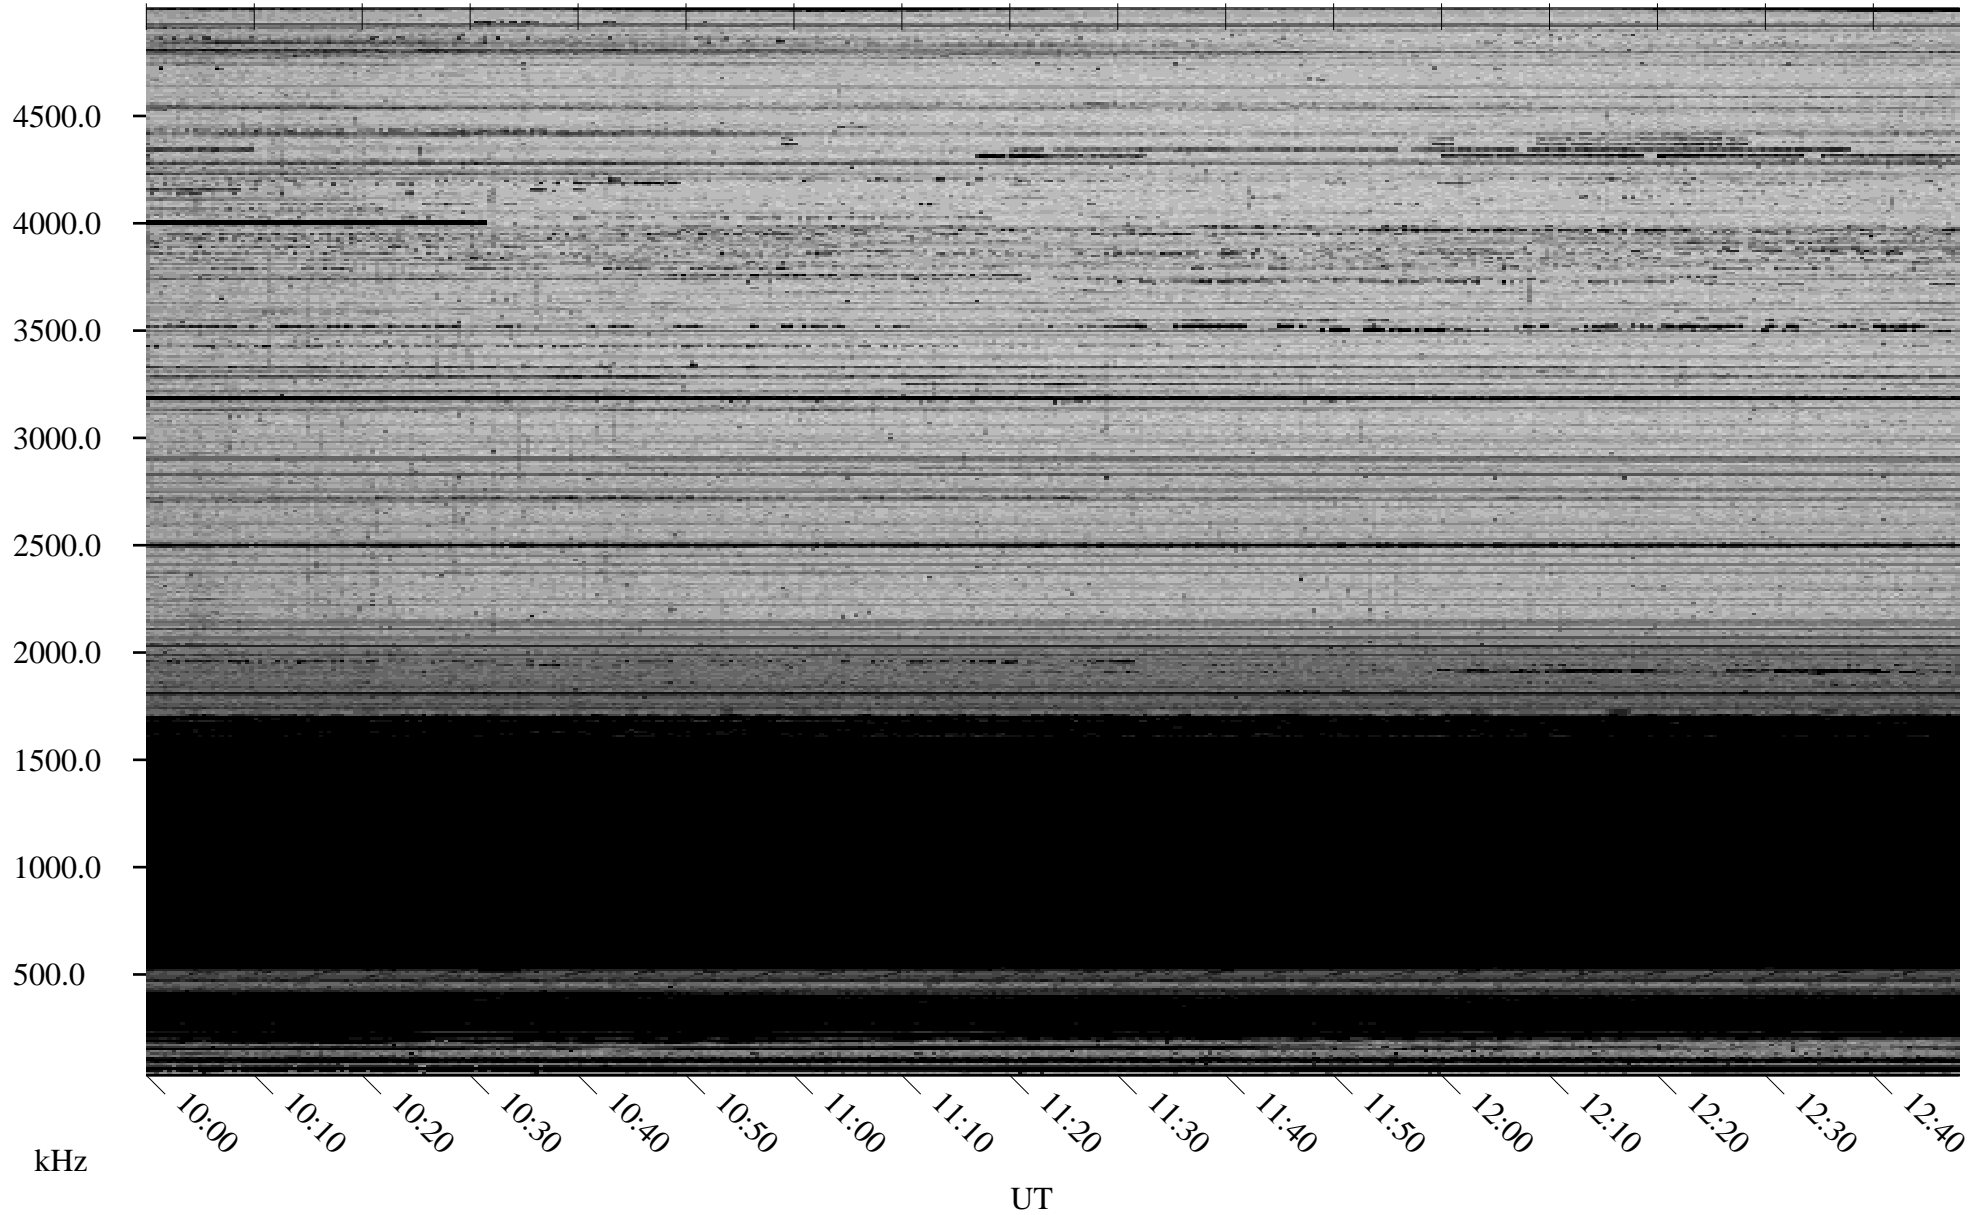

01/28/2009 Churchill, Manitoba

Linear Scale Black = 161 White = 15

ch09028l.r00SUm max_12

Page 1

01/28/2009 Churchill, Manitoba

Linear Scale Black = 161 White = 15

ch09028l.r00SUm max_12

Page 2

01/29/2009 Churchill, Manitoba

Linear Scale Black = 161 White = 15

ch090281.r00SUm max_12

Page 3

01/29/2009 Churchill, Manitoba

Linear Scale Black = 161 White = 15

ch090281.r00SUm max_12

Page 4

01/29/2009 Churchill, Manitoba

Linear Scale Black = 161 White = 15

ch09028l.r00SUm max_12

Page 5

01/29/2009 Churchill, Manitoba

Linear Scale Black = 161 White = 15

ch090281.r00SUm max_12

Page 6

01/29/2009 Churchill, Manitoba

Linear Scale Black = 161 White = 15

ch09028l.r00SUm max_12

Page 7

01/29/2009 Churchill, Manitoba

Linear Scale Black = 161 White = 15

ch090281.r00SUm max_12