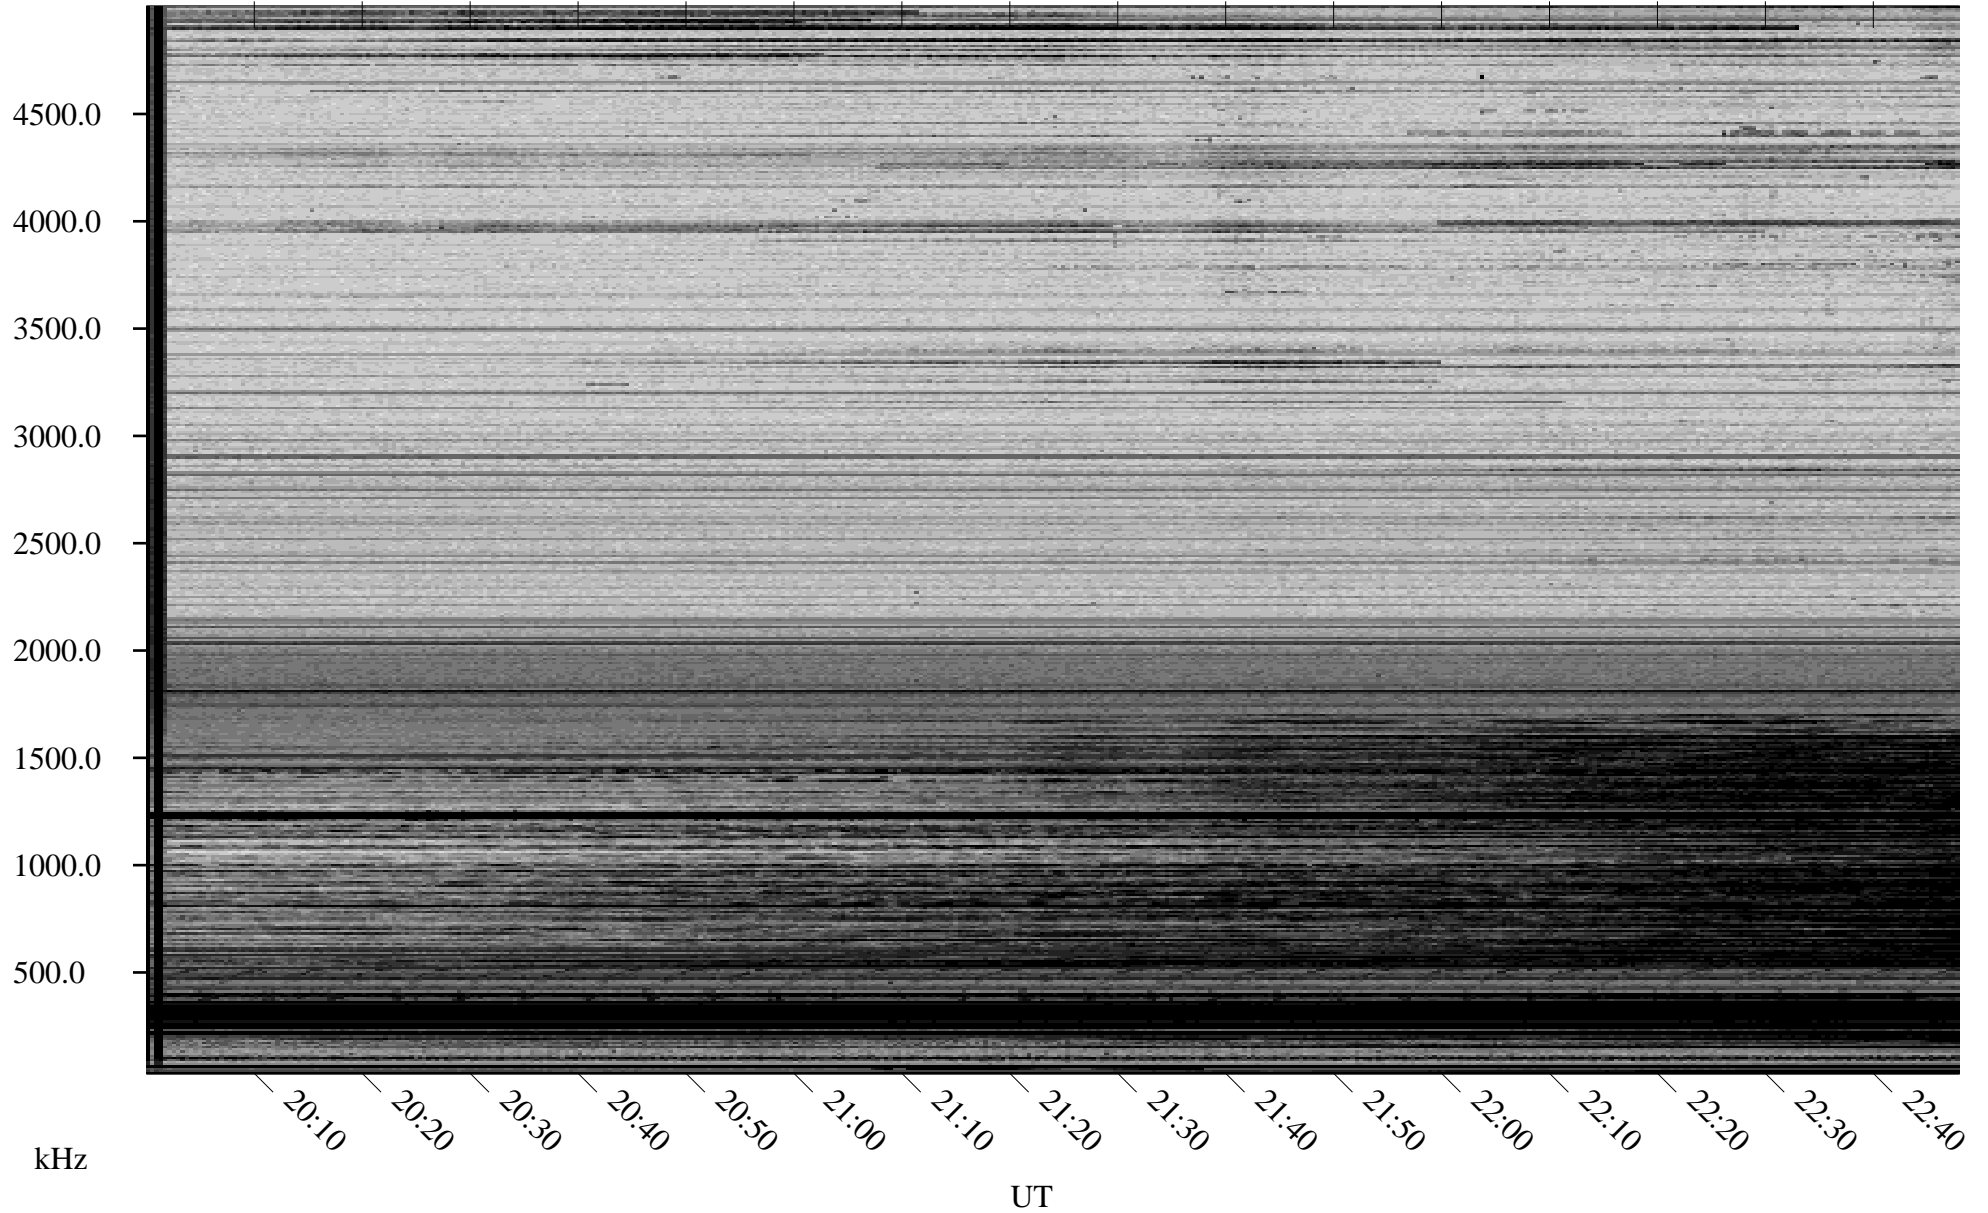

01/28/2009 Churchill, Manitoba

Linear Scale Black = 161 White = 15

ch09028l.r00SUm max_12

Page 1

01/28/2009 Churchill, Manitoba

Linear Scale Black = 161 White = 15

ch09028l.r00SUm max_12

Page 2

01/29/2009 Churchill, Manitoba

Linear Scale Black = 161 White = 15

ch090281.r00SUm max_12

Page 3

01/29/2009 Churchill, Manitoba

Linear Scale Black = 161 White = 15

ch090281.r00SUm max_12

Page 4

01/29/2009 Churchill, Manitoba

Linear Scale Black = 161 White = 15

ch09028l.r00SUm max_12

Page 5

01/29/2009 Churchill, Manitoba

Linear Scale Black = 161 White = 15

ch090281.r00SUm max_12

Page 6

01/29/2009 Churchill, Manitoba

Linear Scale Black = 161 White = 15

ch09028l.r00SUm max_12

Page 7

01/29/2009 Churchill, Manitoba

Linear Scale Black = 161 White = 15

ch090281.r00SUm max_12