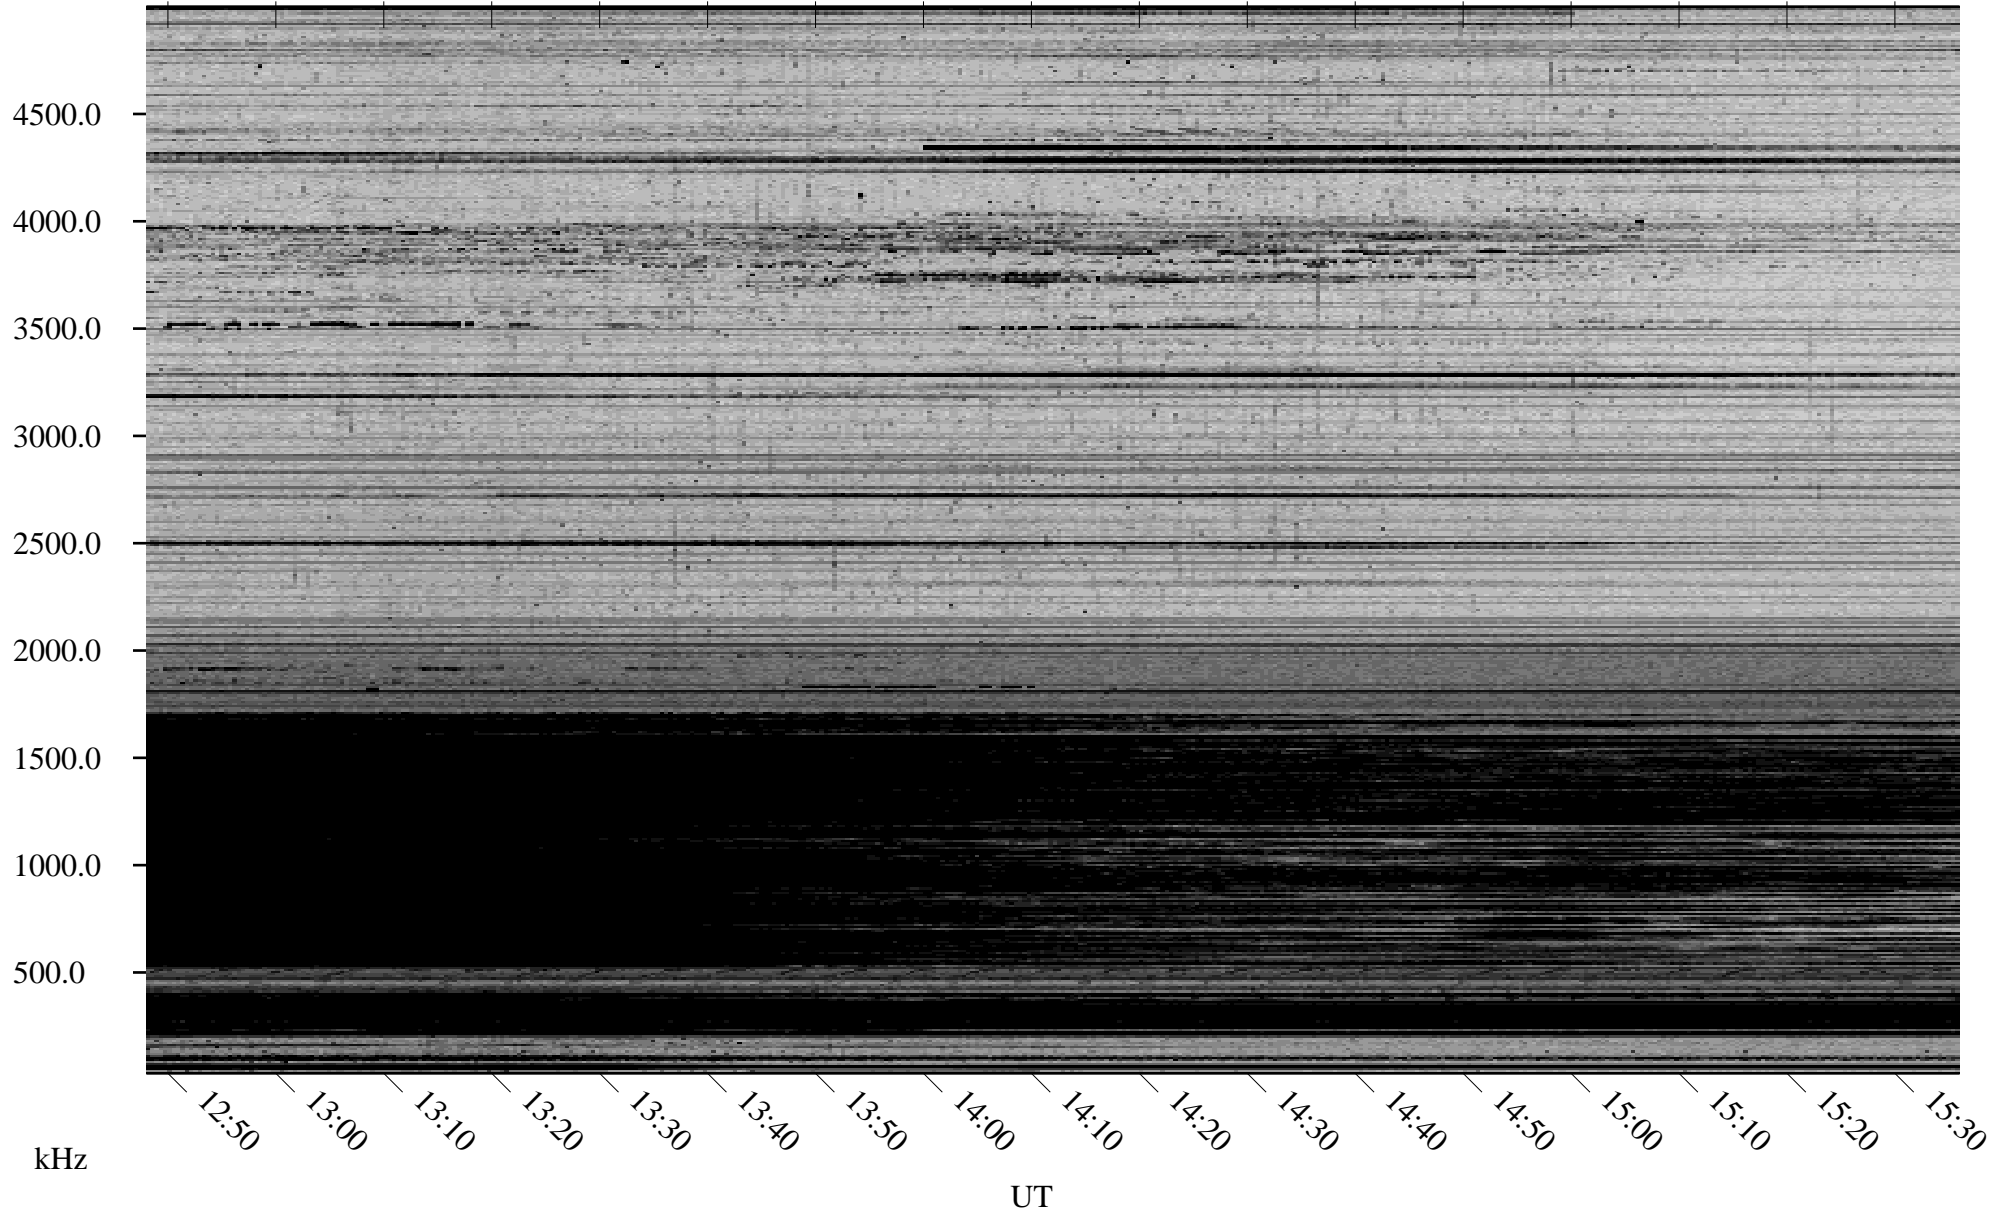

01/28/2009 Churchill, Manitoba

Linear Scale Black = 161 White = 15

ch09028l.r00SUm max_12

Page 1

01/28/2009 Churchill, Manitoba

Linear Scale Black = 161 White = 15

ch09028l.r00SUm max_12

Page 2

01/29/2009 Churchill, Manitoba

Linear Scale Black = 161 White = 15

ch090281.r00SUm max_12

Page 3

01/29/2009 Churchill, Manitoba

Linear Scale Black = 161 White = 15

ch090281.r00SUm max_12

Page 4

01/29/2009 Churchill, Manitoba

Linear Scale Black = 161 White = 15

ch09028l.r00SUm max_12

Page 5

01/29/2009 Churchill, Manitoba

Linear Scale Black = 161 White = 15

ch090281.r00SUm max_12

Page 6

01/29/2009 Churchill, Manitoba

Linear Scale Black = 161 White = 15

ch09028l.r00SUm max_12

Page 7

01/29/2009 Churchill, Manitoba

Linear Scale Black = 161 White = 15

ch090281.r00SUm max_12